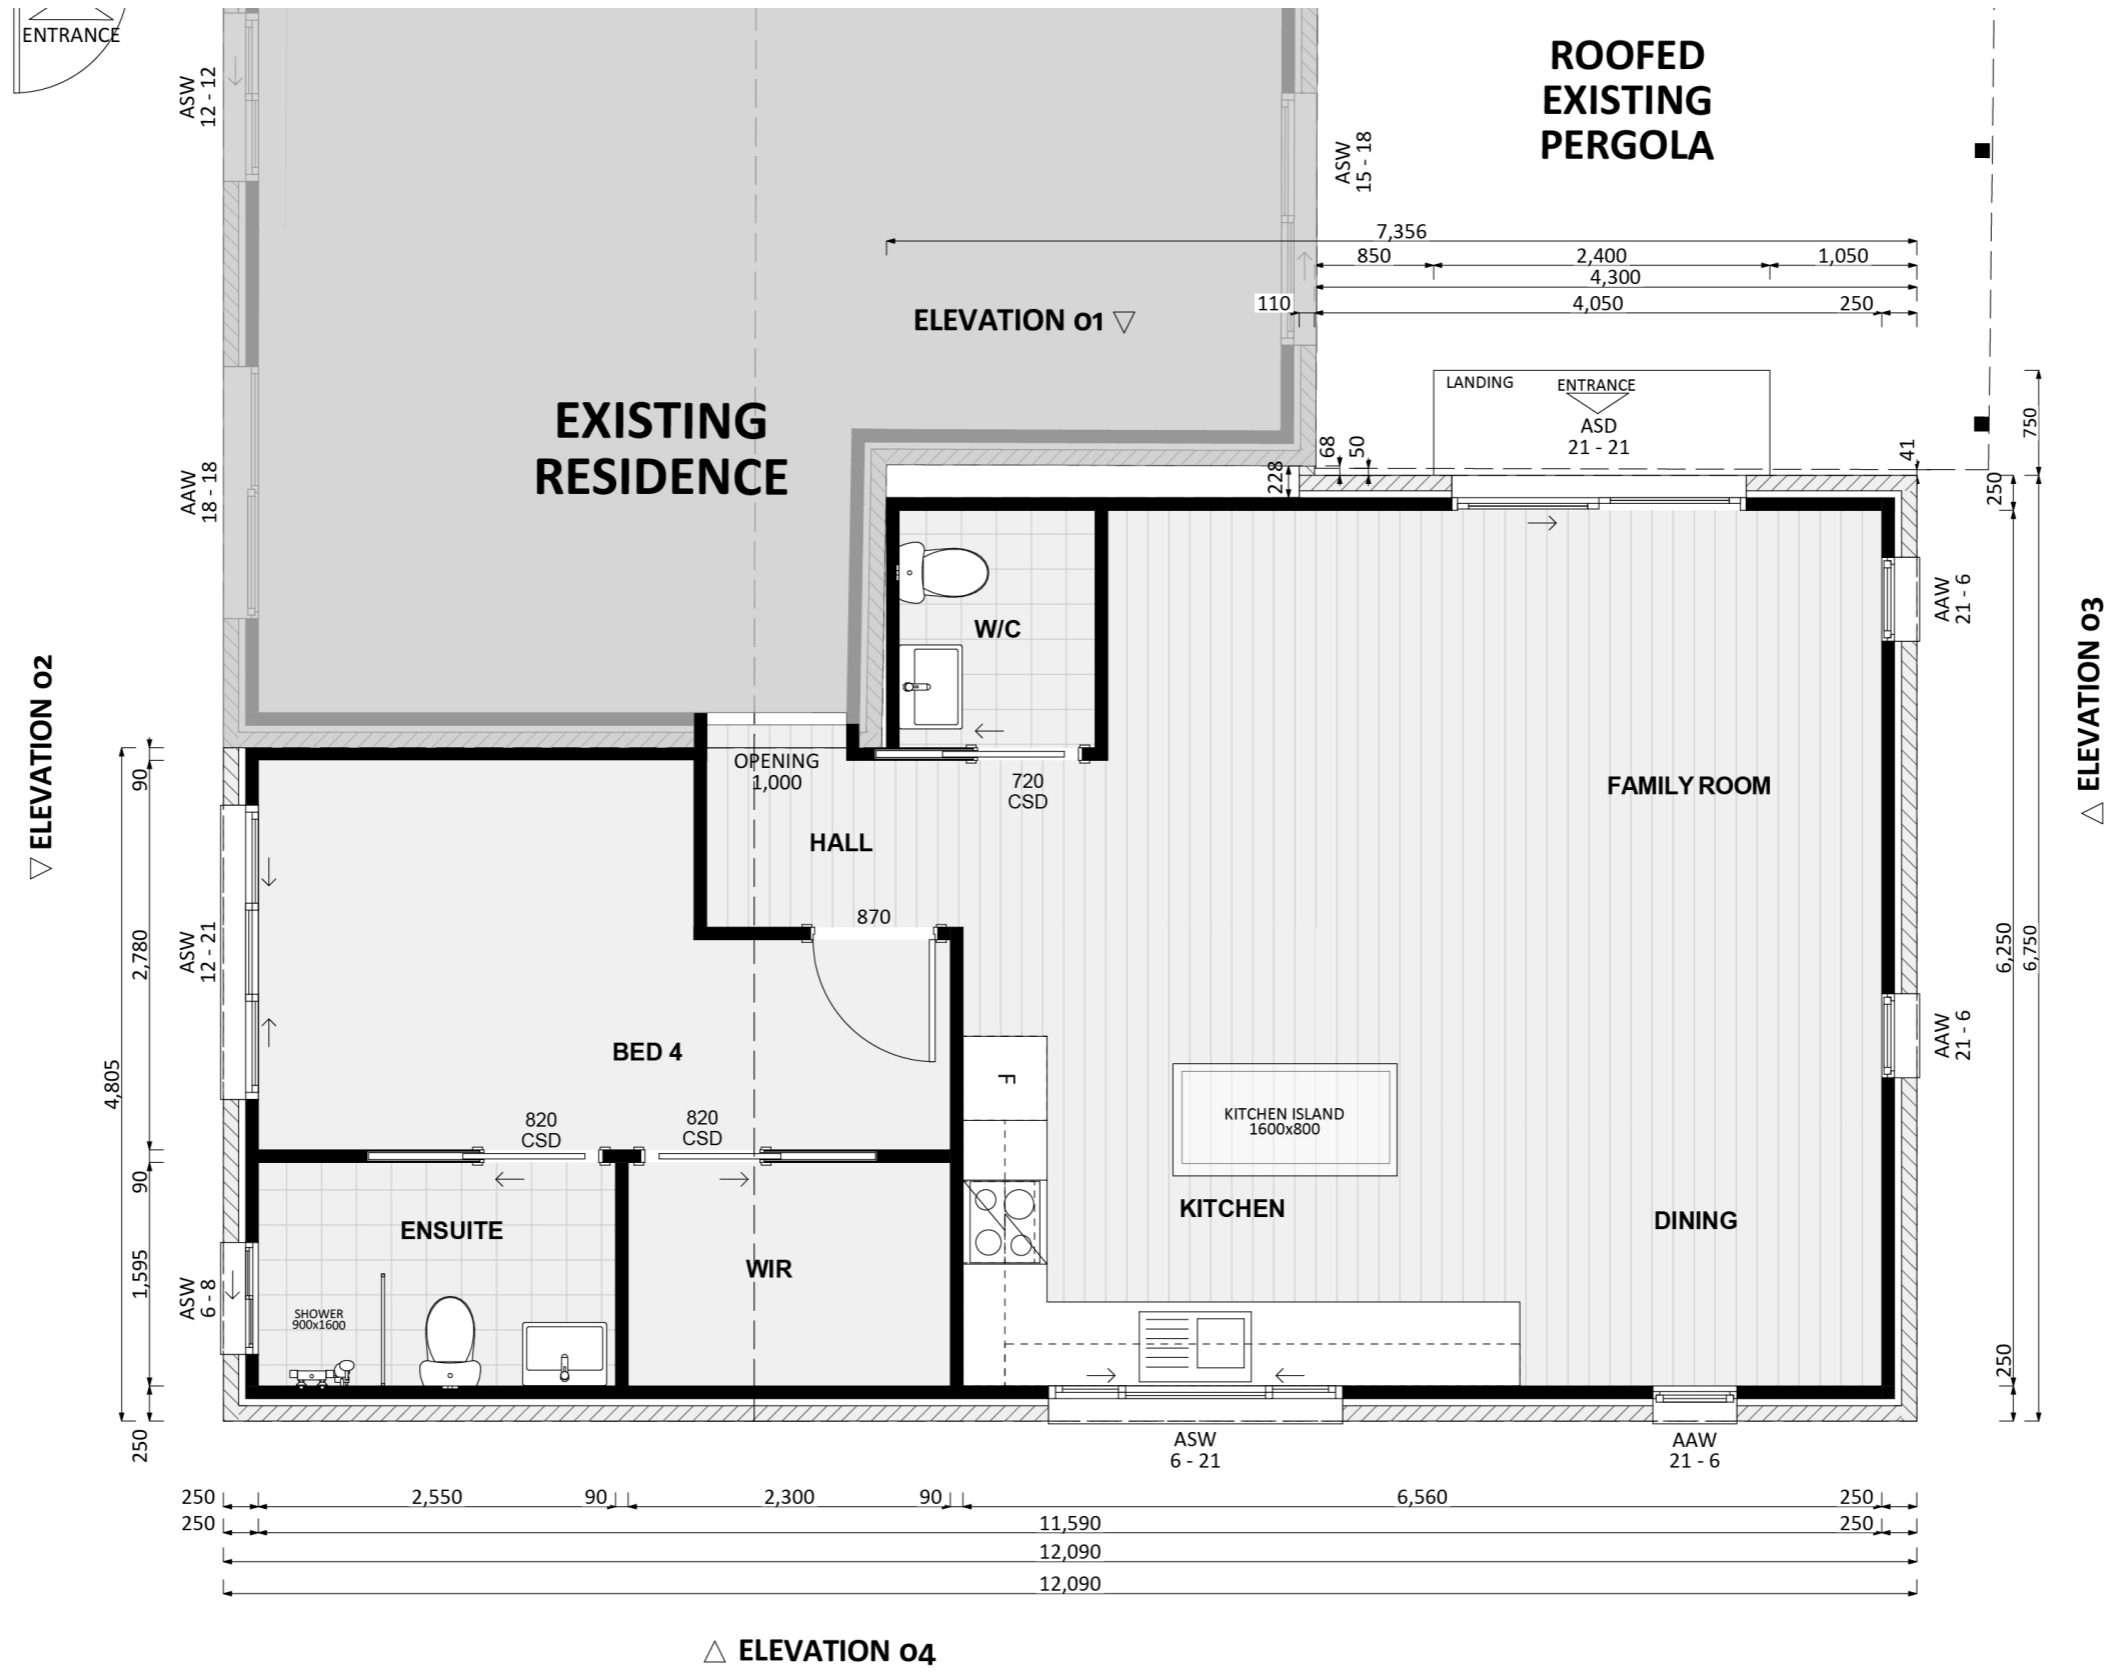

1164

ACT Building Lic: 2012767

FIXED
PRICE
EXTENSIONS

Brick Wall
Colour: Match Existing

Roof Covering
Colour: Match Existing

Aluminium Windows and Doors
Colour: Match Existing

An elevation is the height of the structure from ground level to the height of the roof.

ELEVATION 01

ELEVATION 02

An elevation is the height of the structure from ground level to the height of the roof.

ELEVATION 03

ELEVATION 04

 **FIXED
PRICE
EXTENSIONS**

fixedpriceextensions.com.au
canberragrannyflatbuilders.com.au