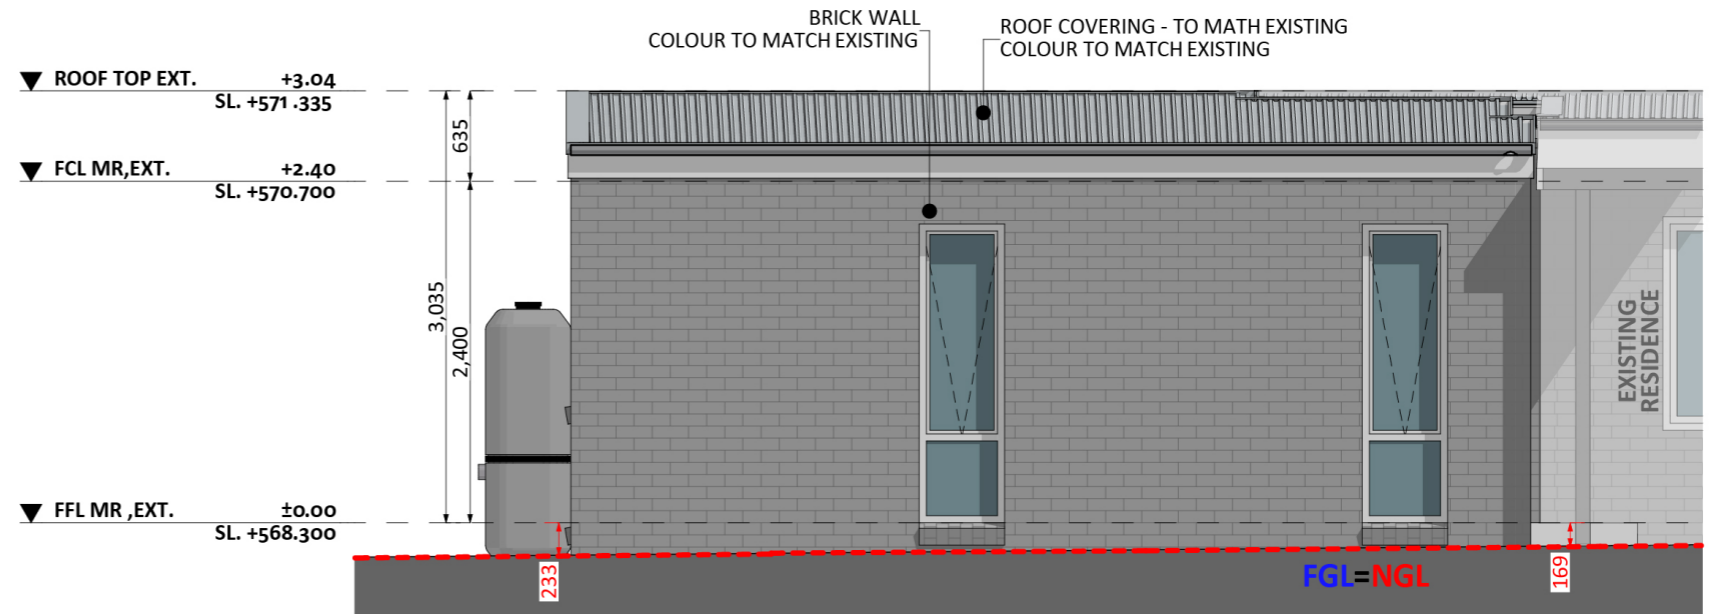

1164

ACT Building Lic: 2012767

FIXED
PRICE
EXTENSIONS

Brick Wall
Colour: Match Existing

Roof Covering
Colour: Match Existing

Aluminium Windows and Doors
Colour: Match Existing

An elevation is the height of the structure from ground level to the height of the roof.

ELEVATION 01

ELEVATION 02

An elevation is the height of the structure from ground level to the height of the roof.

ELEVATION 03

ELEVATION 04

 **FIXED
PRICE
EXTENSIONS**

fixedpriceextensions.com.au
canberragrannyflatbuilders.com.au