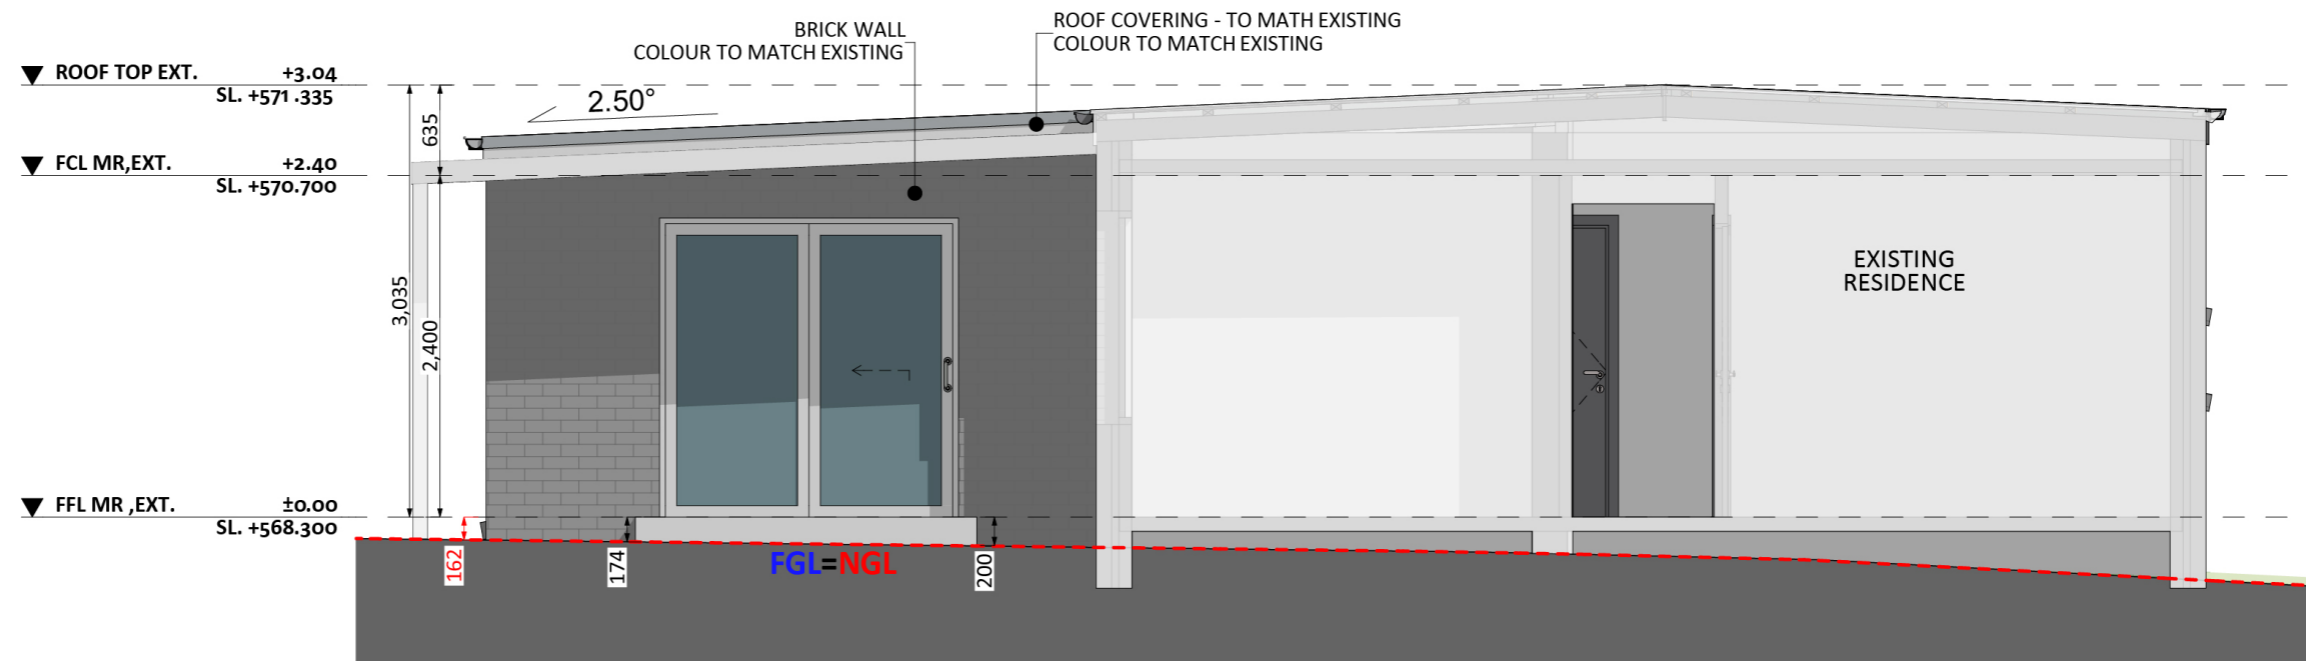

1164

ACT Building Lic: 2012767

FIXED
PRICE
EXTENSIONS

Brick Wall
Colour: Match Existing

Roof Covering
Colour: Match Existing

Aluminium Windows and Doors
Colour: Match Existing

An elevation is the height of the structure from ground level to the height of the roof.

ELEVATION 01

ELEVATION 02

An elevation is the height of the structure from ground level to the height of the roof.

ELEVATION 03

ELEVATION 04

 **FIXED
PRICE
EXTENSIONS**

fixedpriceextensions.com.au
canberragrannyflatbuilders.com.au