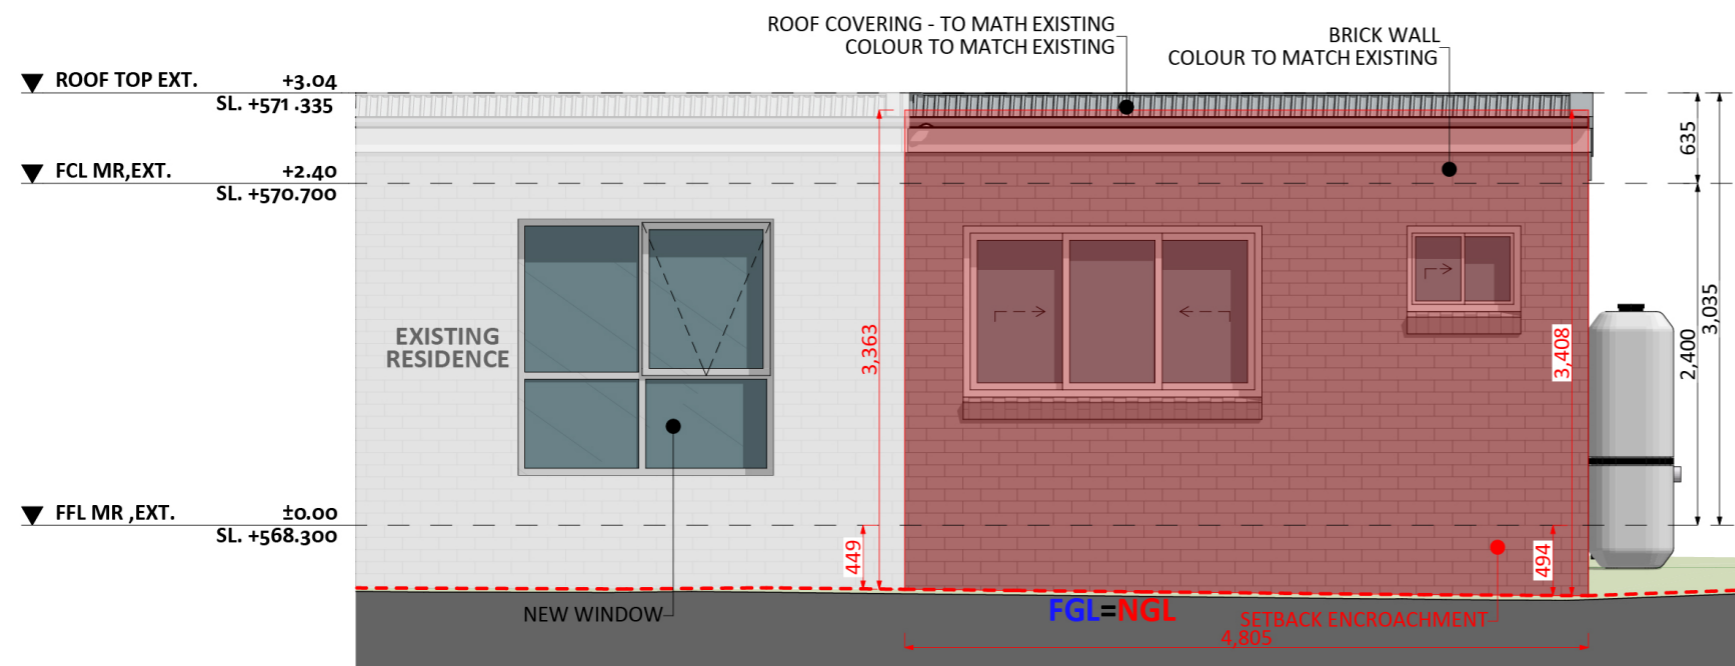

1164

ACT Building Lic: 2012767

FIXED
PRICE
EXTENSIONS

Brick Wall
Colour: Match Existing

Roof Covering
Colour: Match Existing

Aluminium Windows and Doors
Colour: Match Existing

An elevation is the height of the structure from ground level to the height of the roof.

ELEVATION 01

ELEVATION 02

An elevation is the height of the structure from ground level to the height of the roof.

ELEVATION 03

ELEVATION 04

 **FIXED
PRICE
EXTENSIONS**

fixedpriceextensions.com.au
canberragrannyflatbuilders.com.au