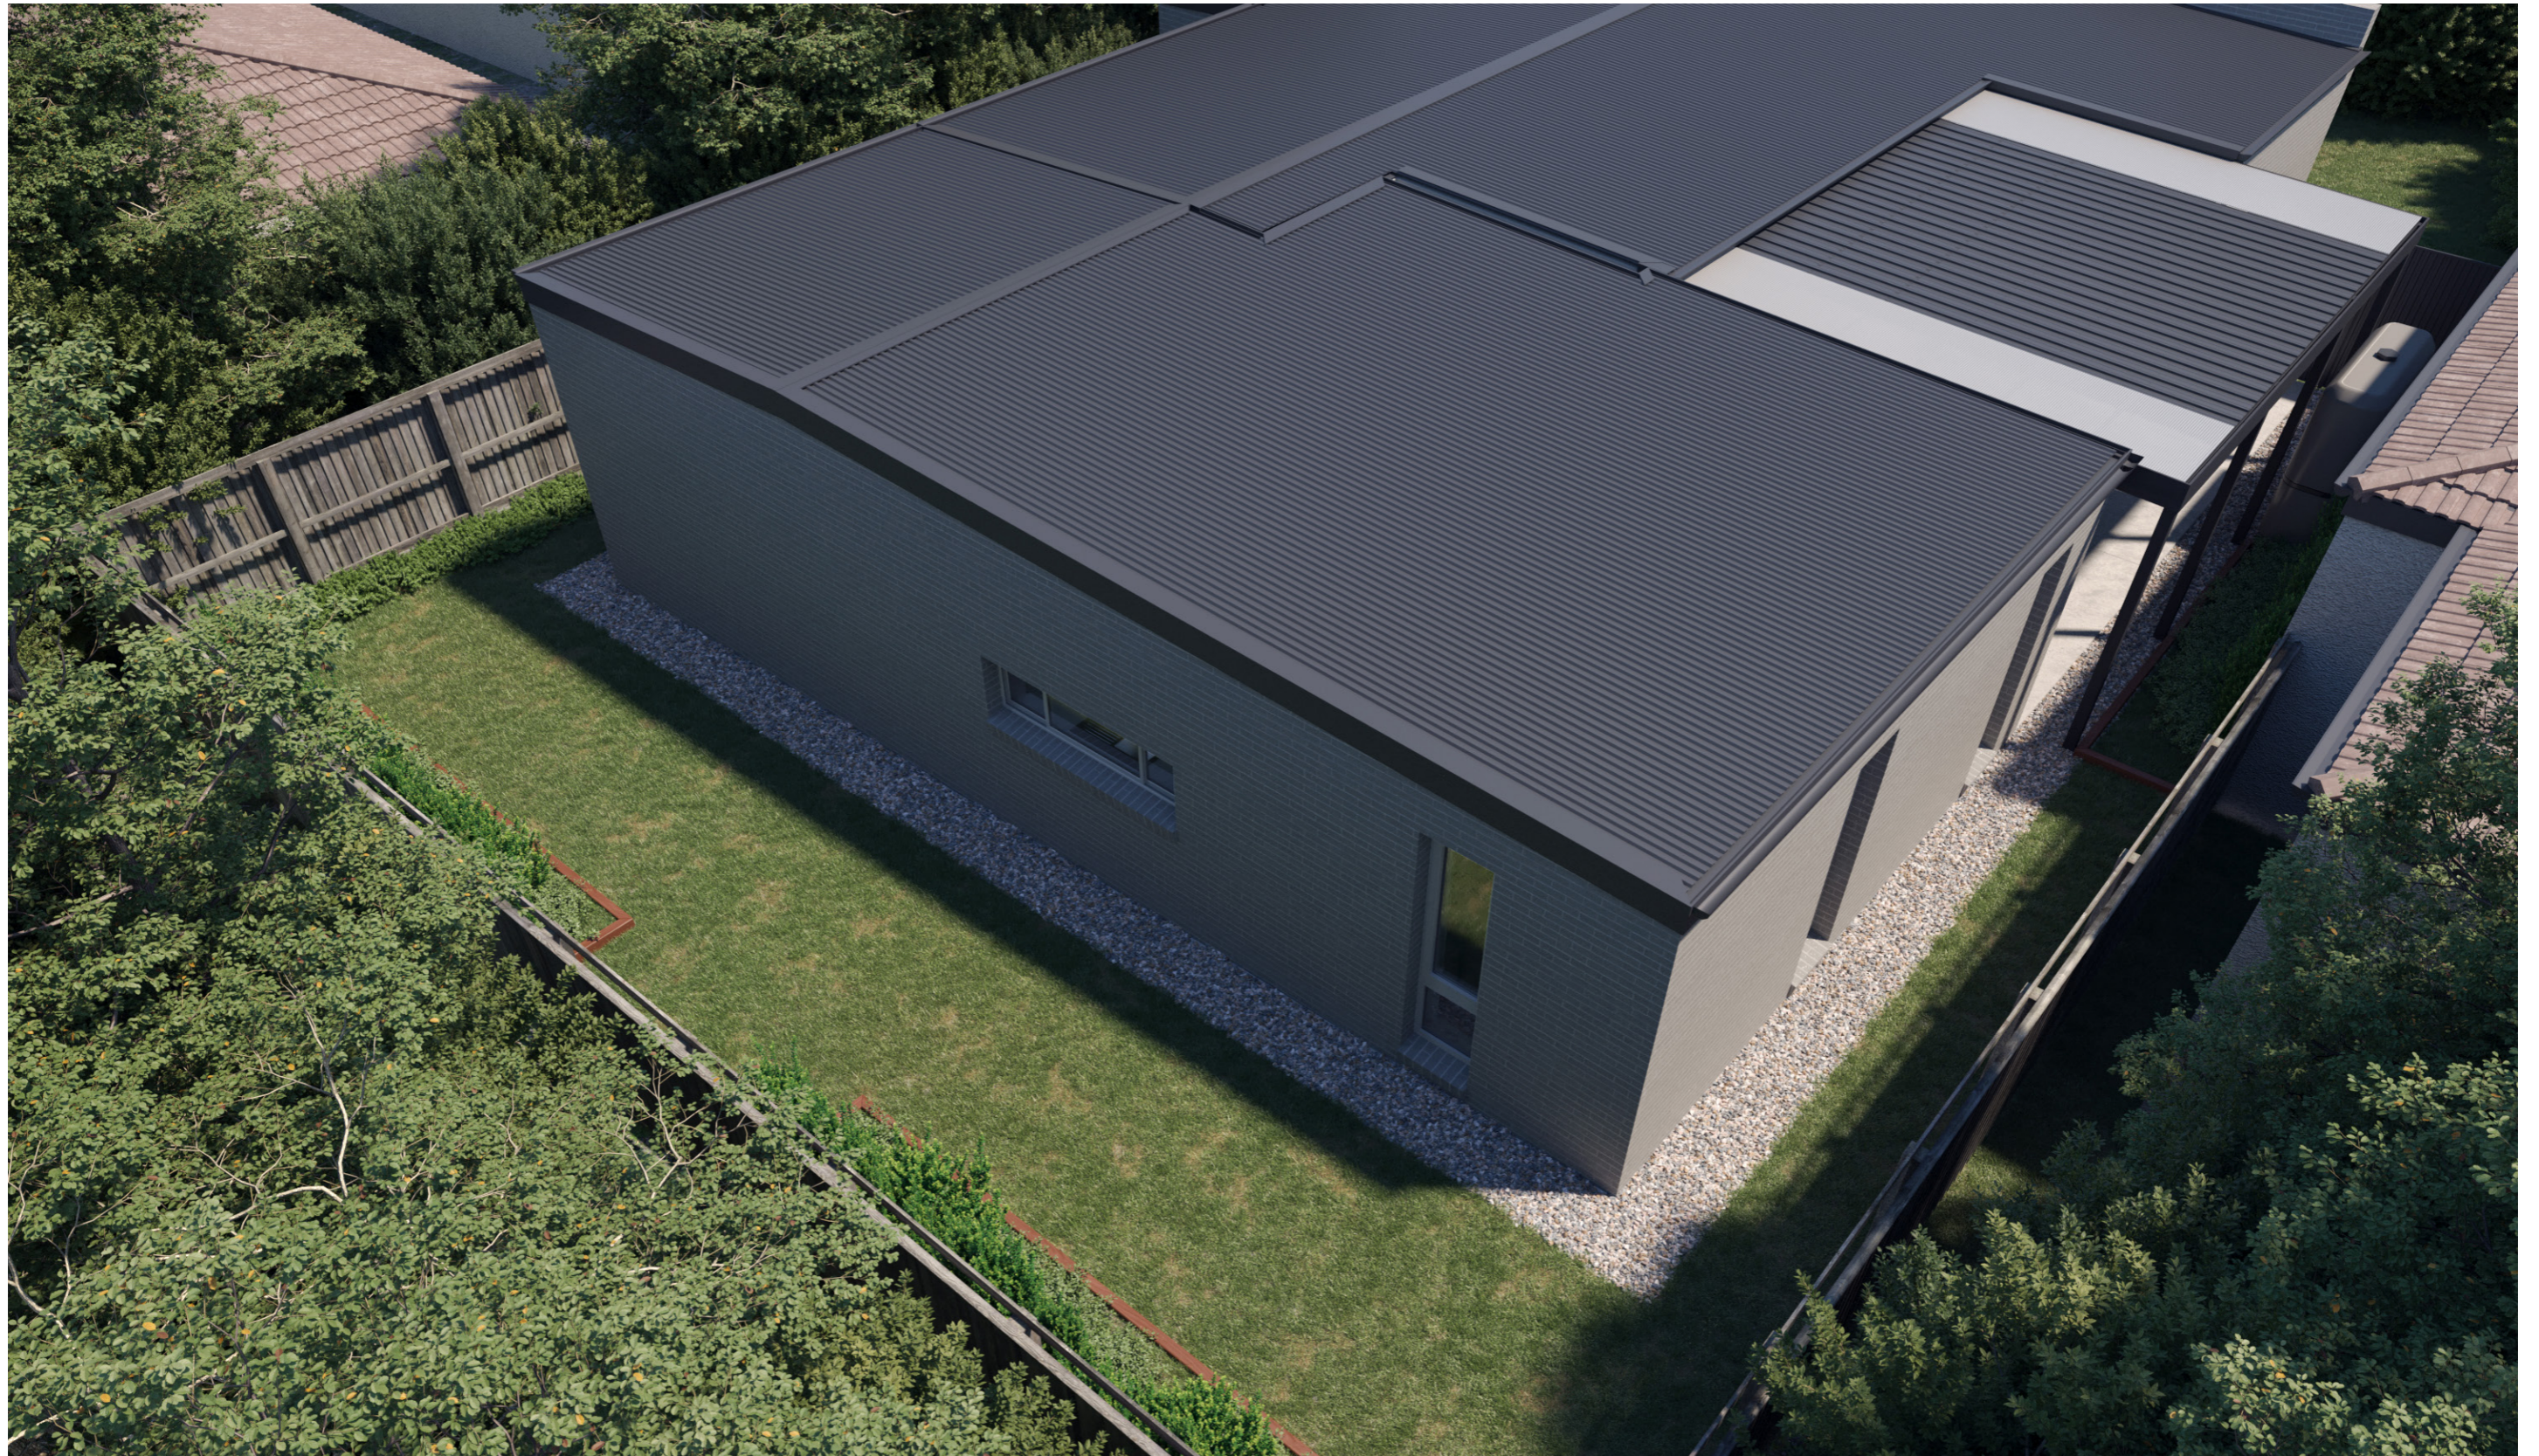

1164

ACT Building Lic: 2012767

FIXED
PRICE
EXTENSIONS

Brick Wall
Colour: Match Existing

Roof Covering
Colour: Match Existing

Aluminium Windows and Doors
Colour: Match Existing

An elevation is the height of the structure from ground level to the height of the roof.

ELEVATION 01

ELEVATION 02

An elevation is the height of the structure from ground level to the height of the roof.

ELEVATION 03

ELEVATION 04

 **FIXED
PRICE
EXTENSIONS**

fixedpriceextensions.com.au
canberragrannyflatbuilders.com.au