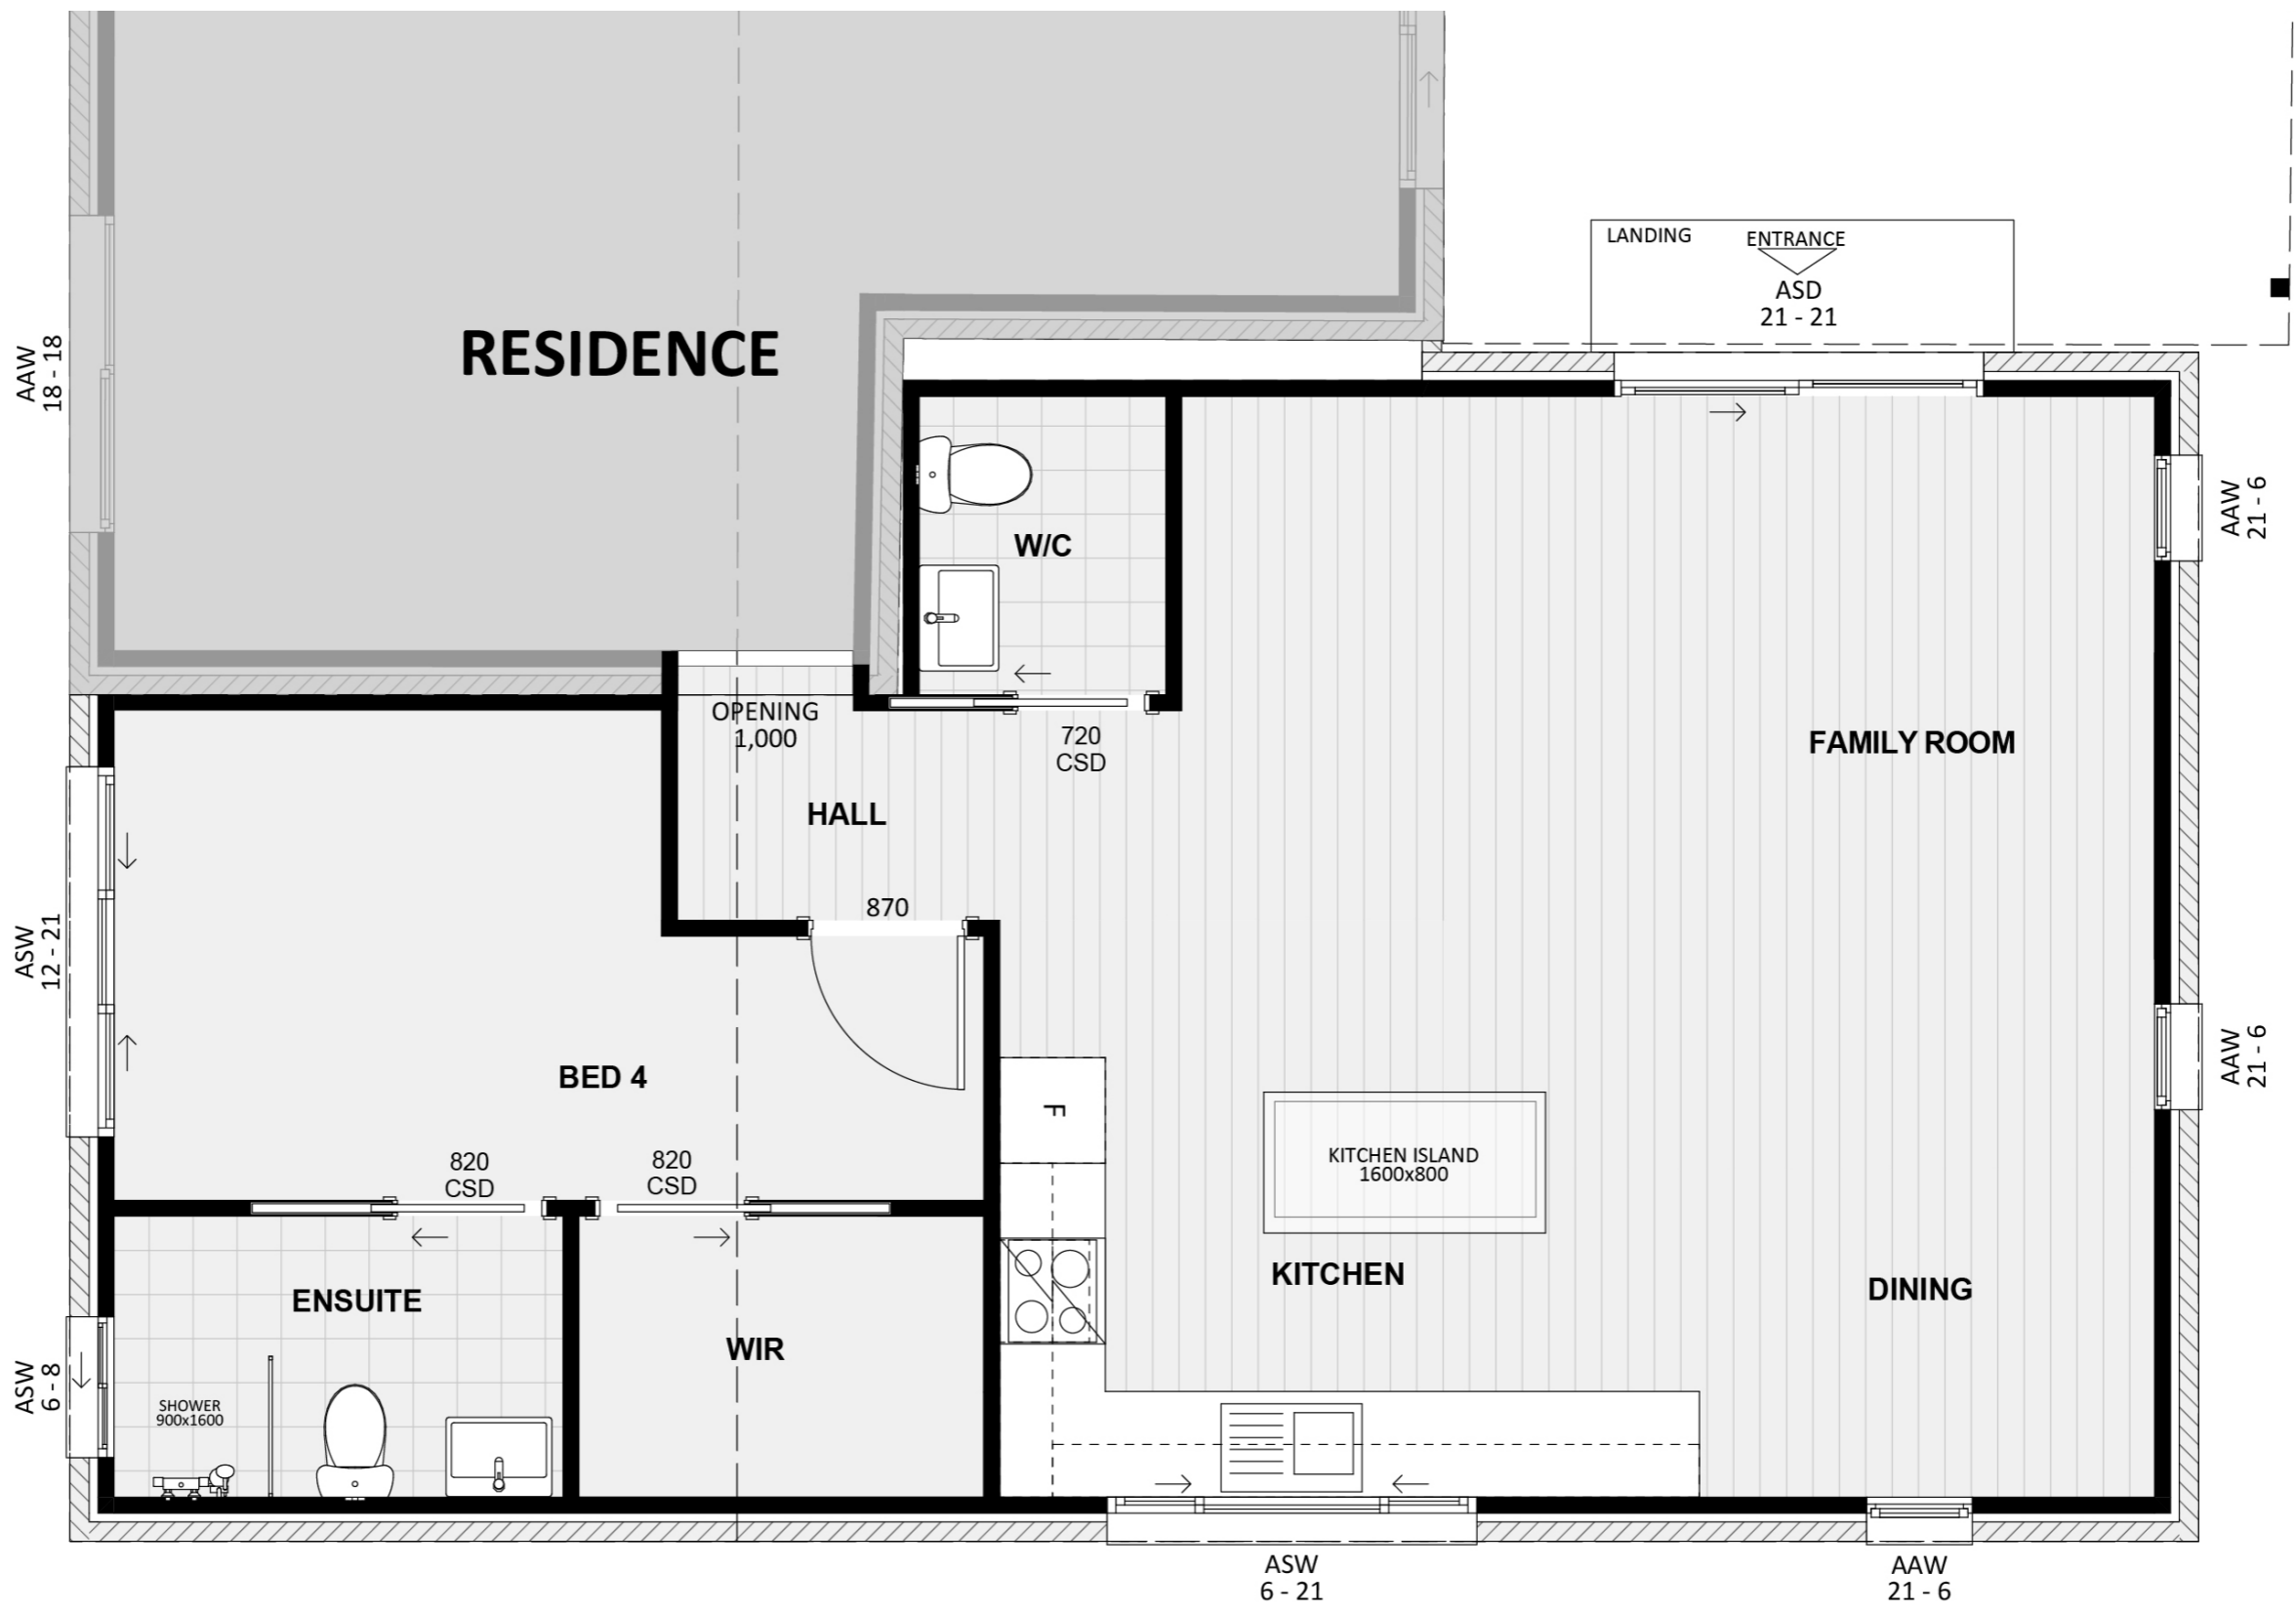

1164

ACT Building Lic: 2012767

FIXED
PRICE
EXTENSIONS

Brick Wall
Colour: Match Existing

Roof Covering
Colour: Match Existing

Aluminium Windows and Doors
Colour: Match Existing

An elevation is the height of the structure from ground level to the height of the roof.

ELEVATION 01

ELEVATION 02

An elevation is the height of the structure from ground level to the height of the roof.

ELEVATION 03

ELEVATION 04

 **FIXED
PRICE
EXTENSIONS**

fixedpriceextensions.com.au
canberragrannyflatbuilders.com.au