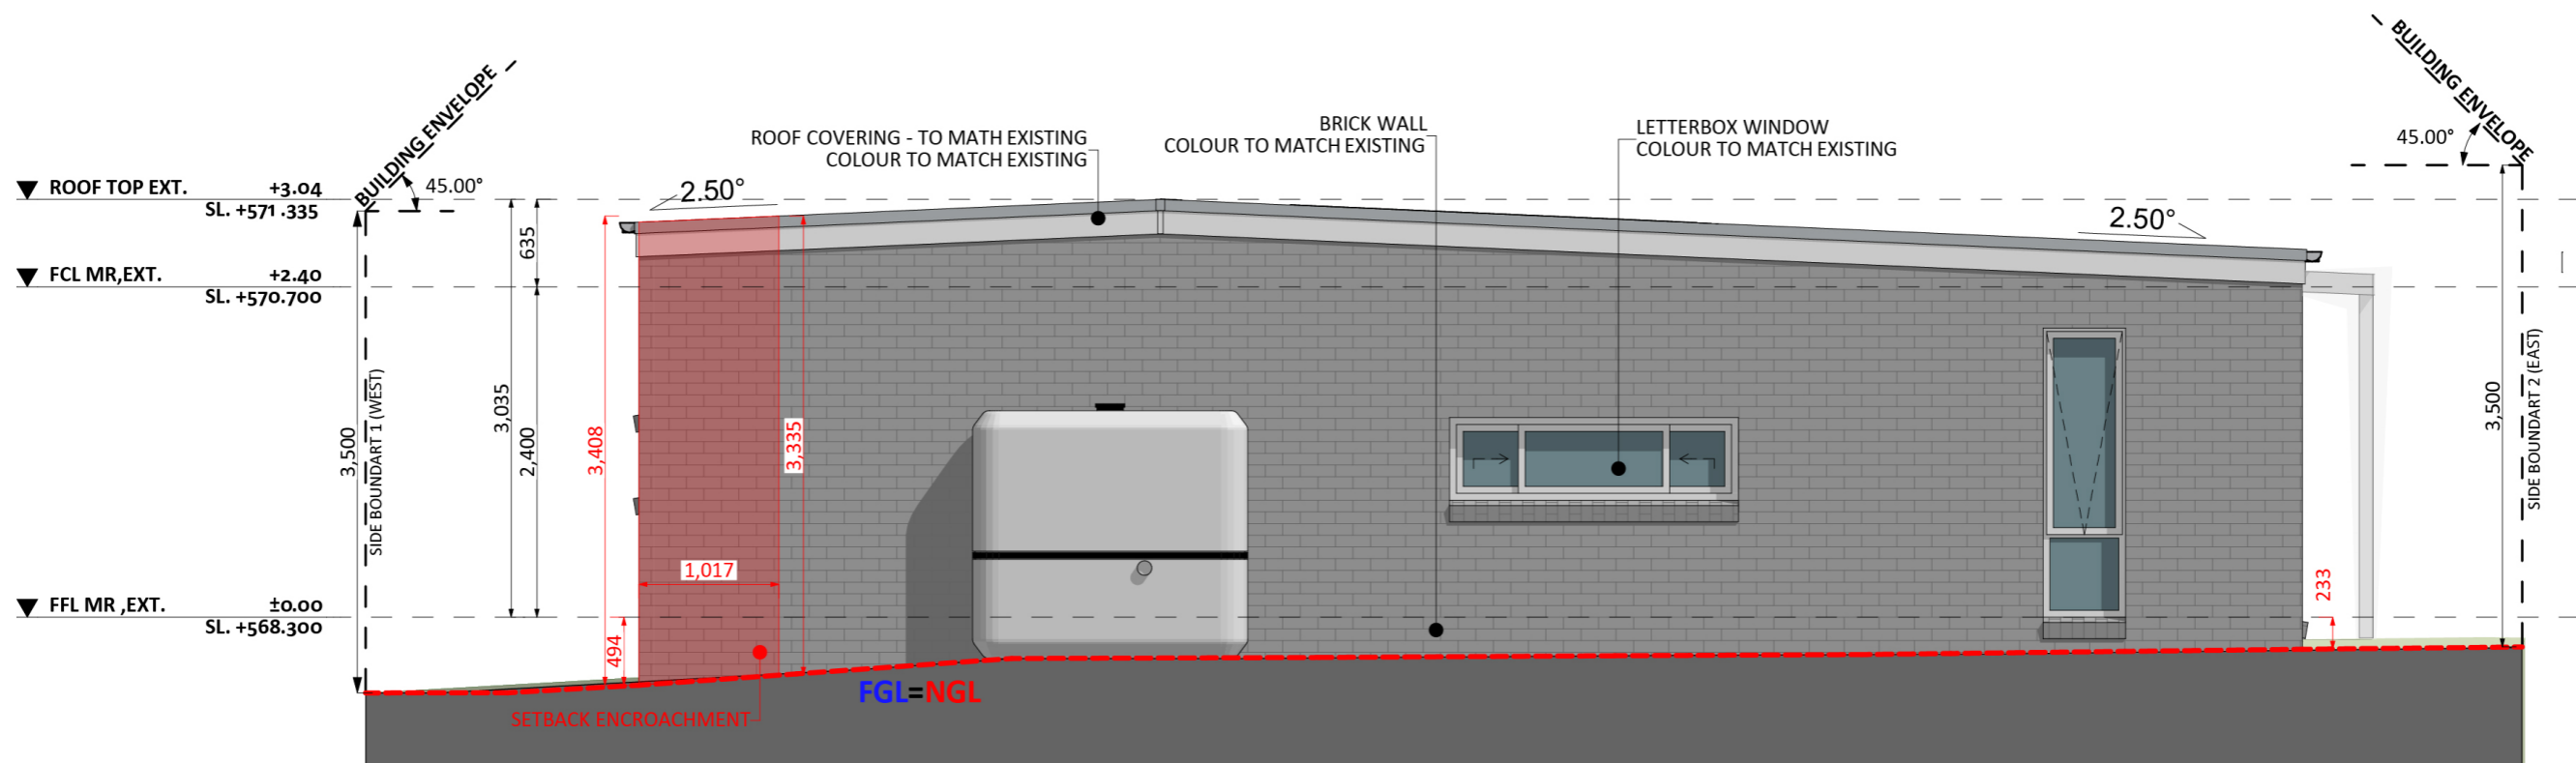

1164

ACT Building Lic: 2012767

FIXED
PRICE
EXTENSIONS

Brick Wall
Colour: Match Existing

Roof Covering
Colour: Match Existing

Aluminium Windows and Doors
Colour: Match Existing

An elevation is the height of the structure from ground level to the height of the roof.

ELEVATION 01

ELEVATION 02

An elevation is the height of the structure from ground level to the height of the roof.

ELEVATION 03

ELEVATION 04

 **FIXED
PRICE
EXTENSIONS**

fixedpriceextensions.com.au
canberragrannyflatbuilders.com.au