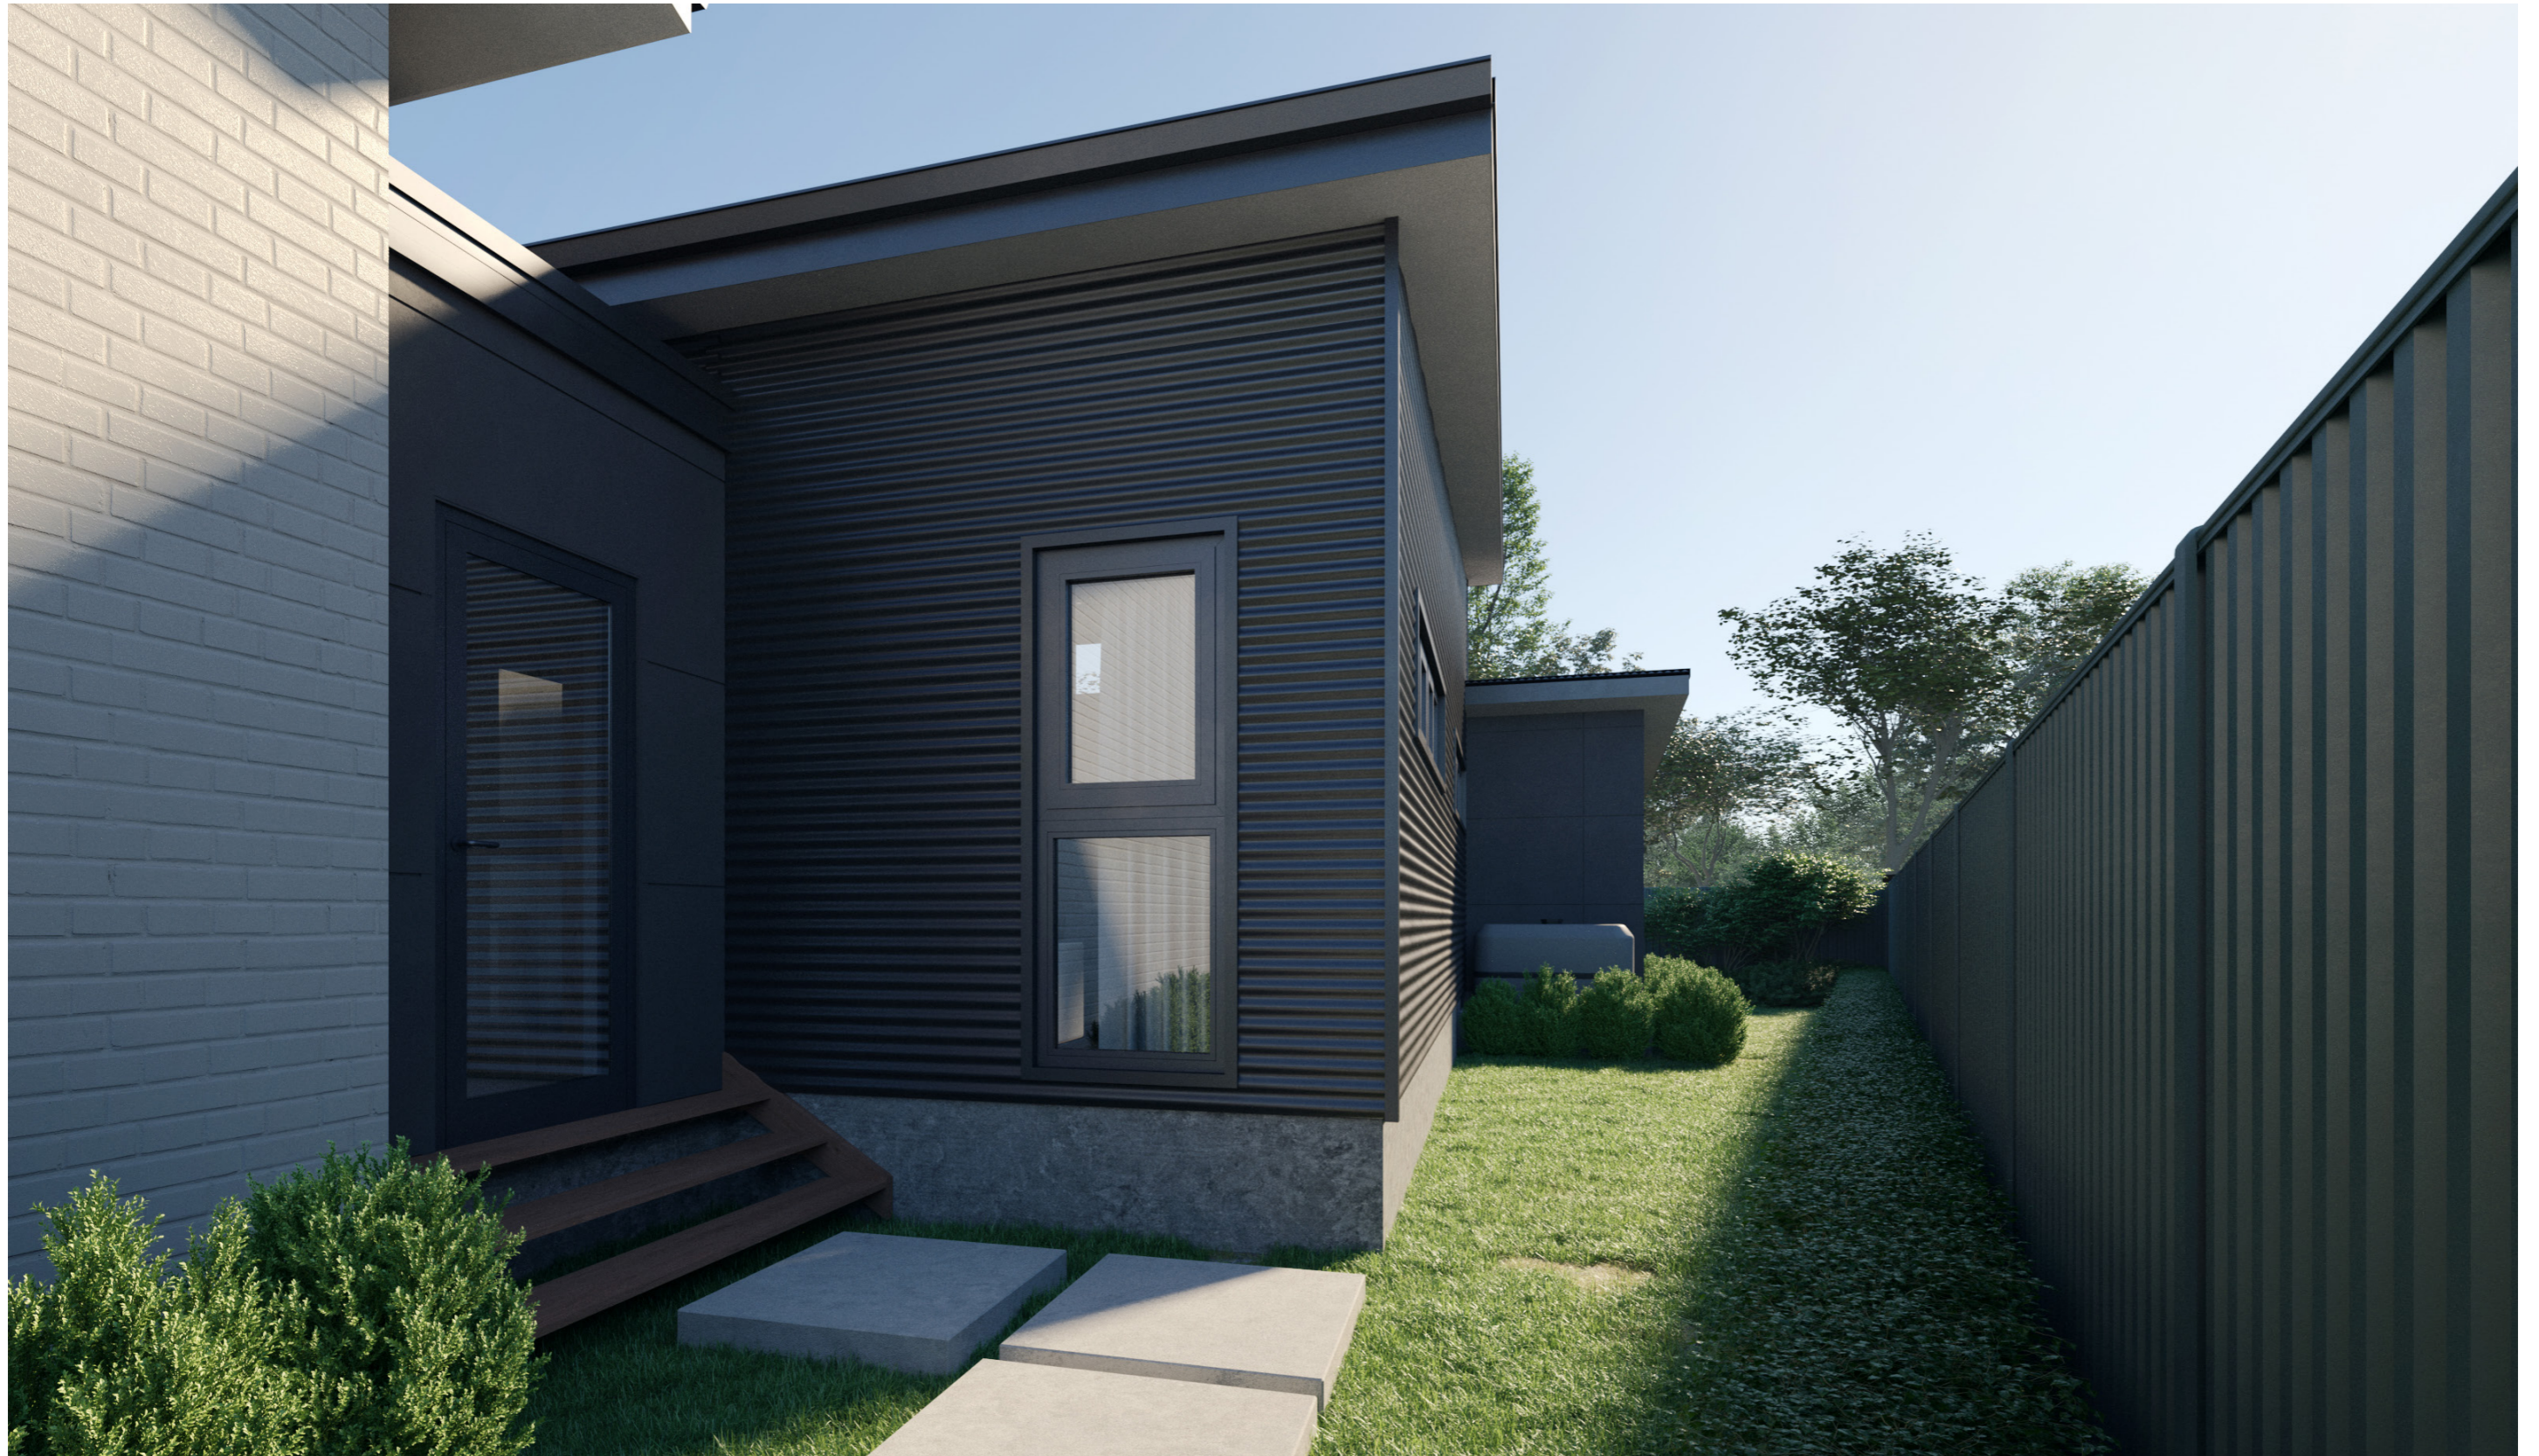

1163

ACT Building Lic: 2012767

**FIXED**  
**PRICE**  
**EXTENSIONS**

Sheet Roof  
Colour: Colorbond Monument

Horizontal Corrugated Iron  
Colour: Colorbond Basalt

JH Matrix Cladding  
Colour: Basalt

Weathertex Selflock VGroove  
Natural Weatherboards

Window and Door Frames  
Colour: Monument

An elevation is the height of the structure from ground level to the height of the roof.

An elevation is the height of the structure from ground level to the height of the roof.