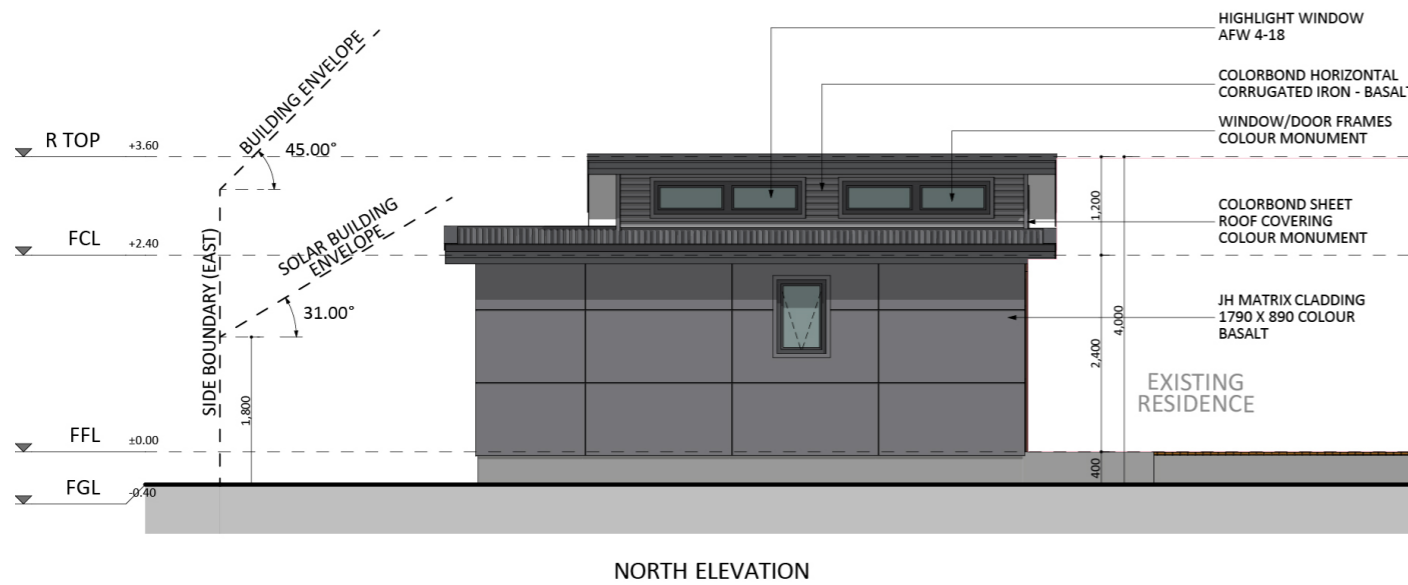

1163

ACT Building Lic: 2012767

**FIXED**  
**PRICE**  
**EXTENSIONS**

Sheet Roof  
Colour: Colorbond Monument

Horizontal Corrugated Iron  
Colour: Colorbond Basalt

JH Matrix Cladding  
Colour: Basalt

Weathertex Selflock VGroove  
Natural Weatherboards

Window and Door Frames  
Colour: Monument

An elevation is the height of the structure from ground level to the height of the roof.

An elevation is the height of the structure from ground level to the height of the roof.