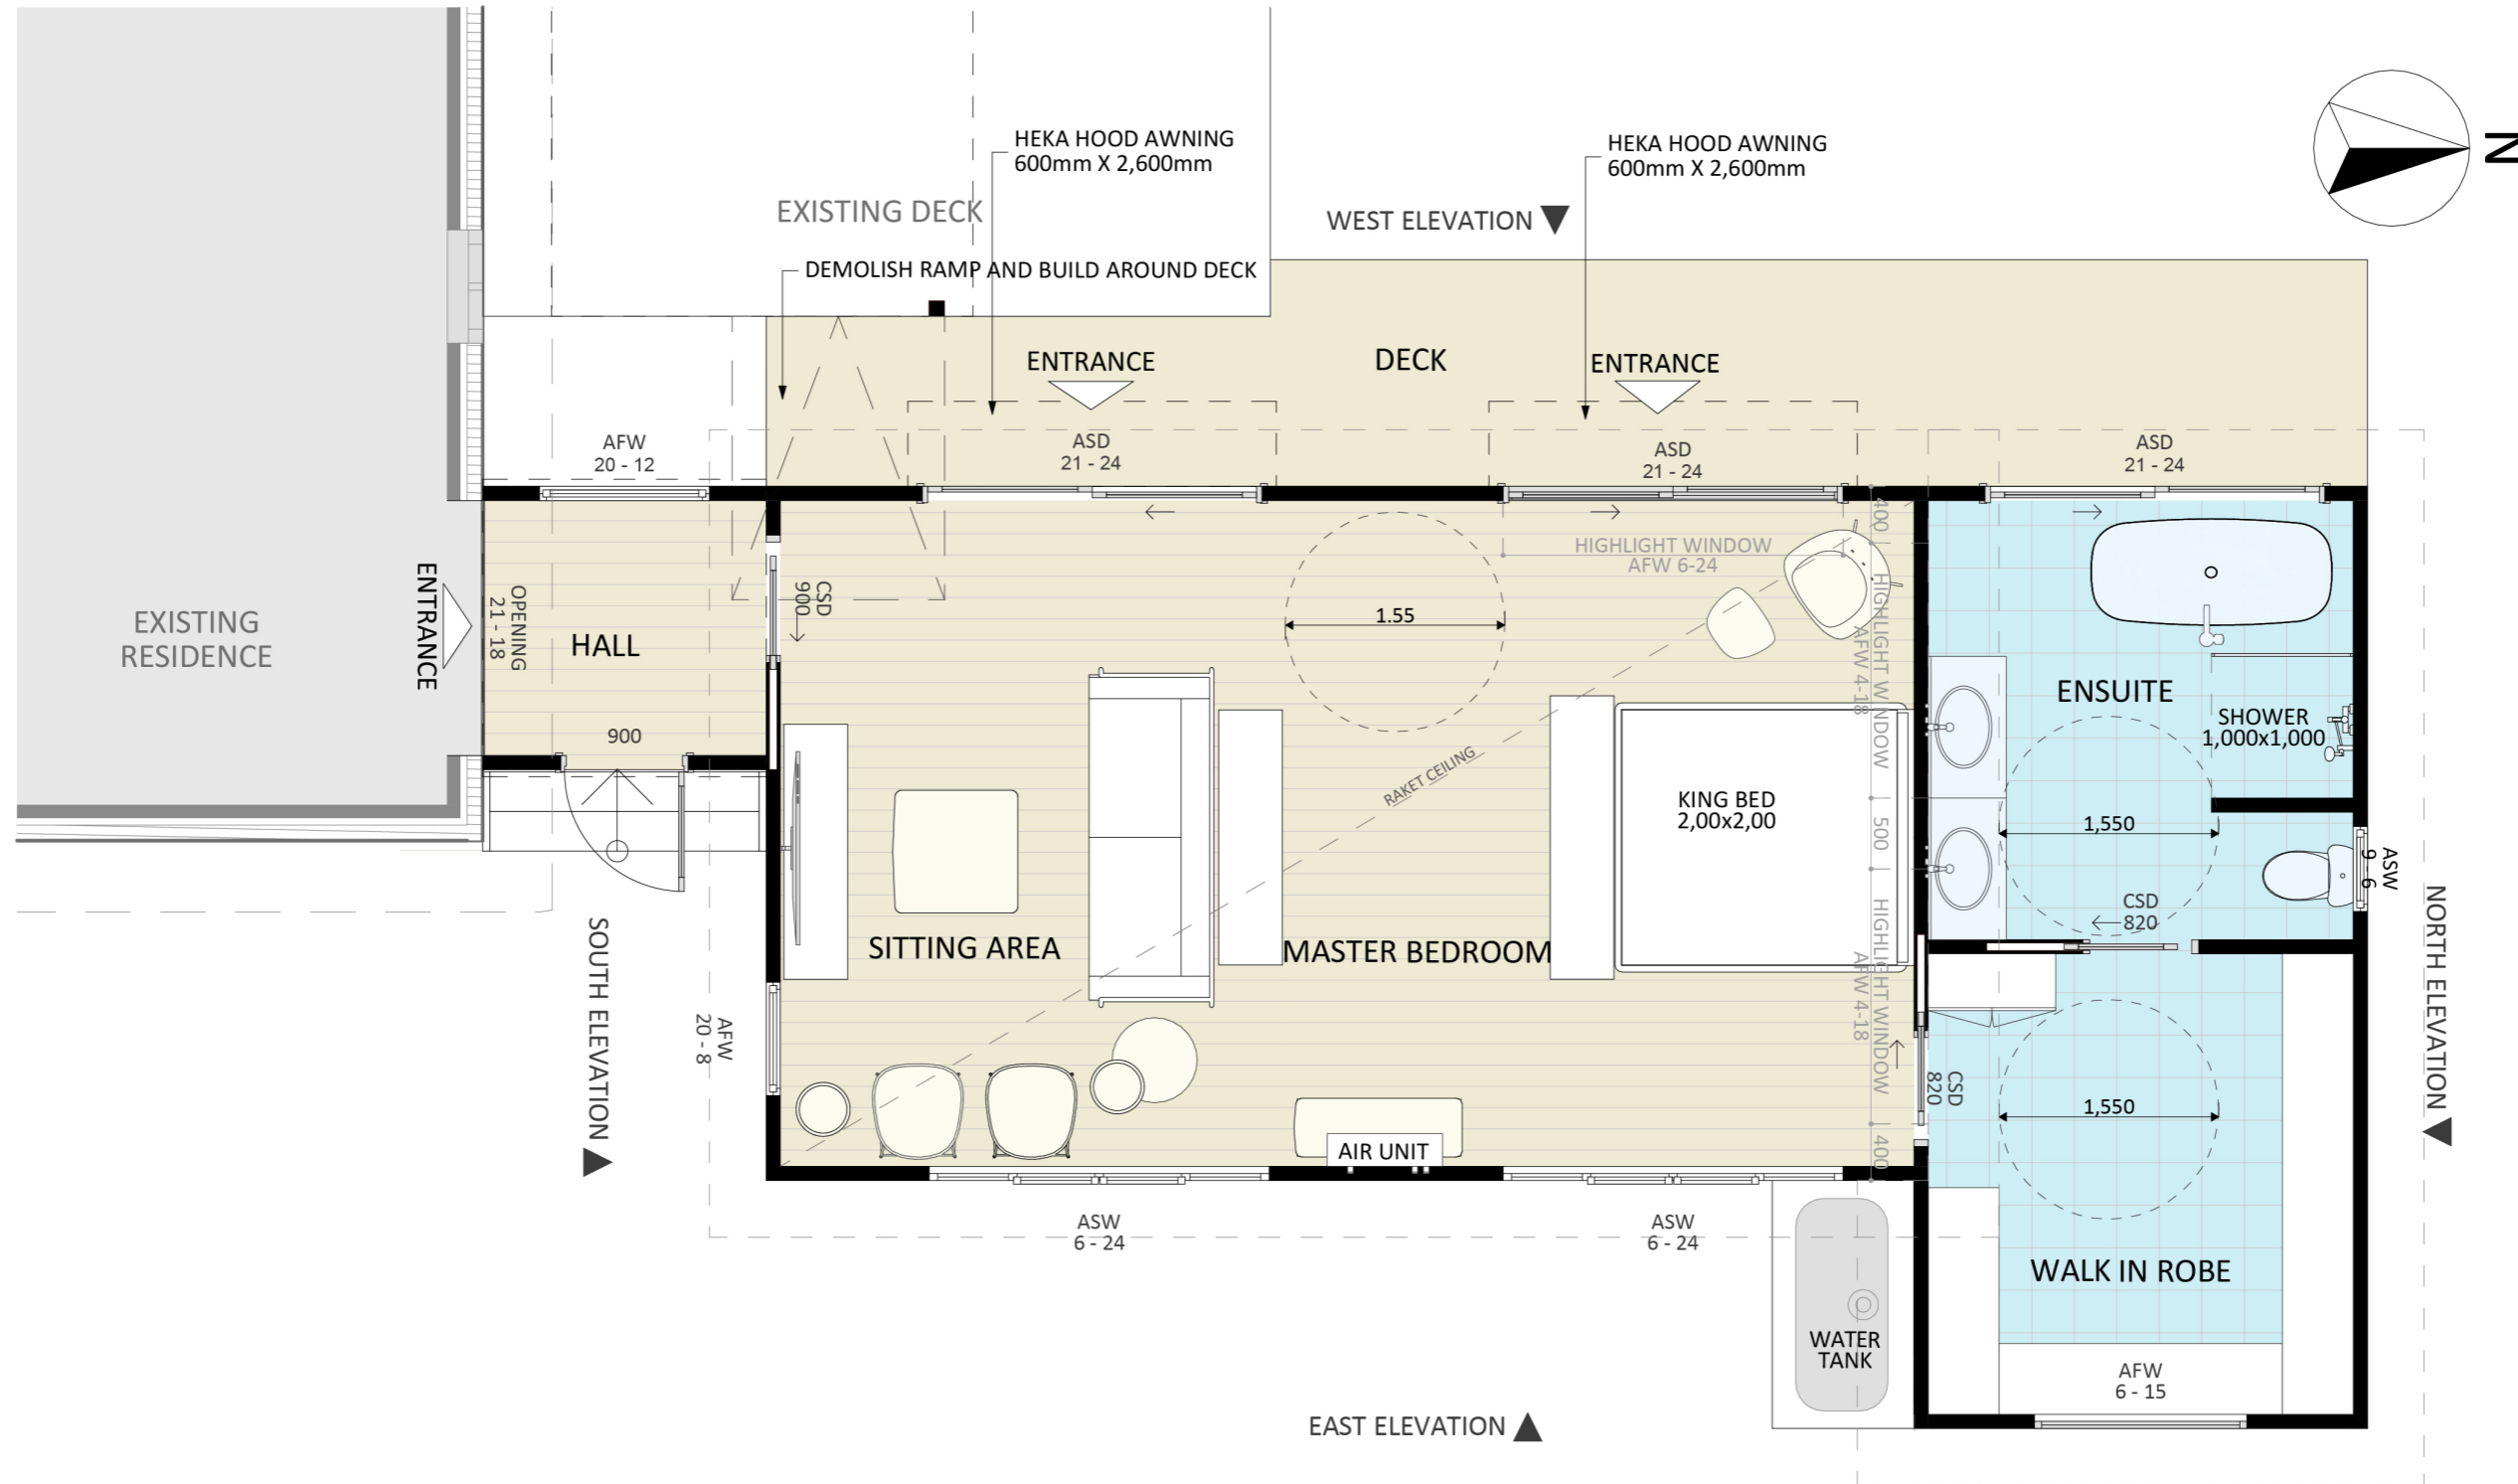

1163

ACT Building Lic: 2012767

**FIXED**  
**PRICE**  
**EXTENSIONS**

Sheet Roof  
Colour: Colorbond Monument

Horizontal Corrugated Iron  
Colour: Colorbond Basalt

JH Matrix Cladding  
Colour: Basalt

Weathertex Selflock VGroove  
Natural Weatherboards

Window and Door Frames  
Colour: Monument

An elevation is the height of the structure from ground level to the height of the roof.

An elevation is the height of the structure from ground level to the height of the roof.