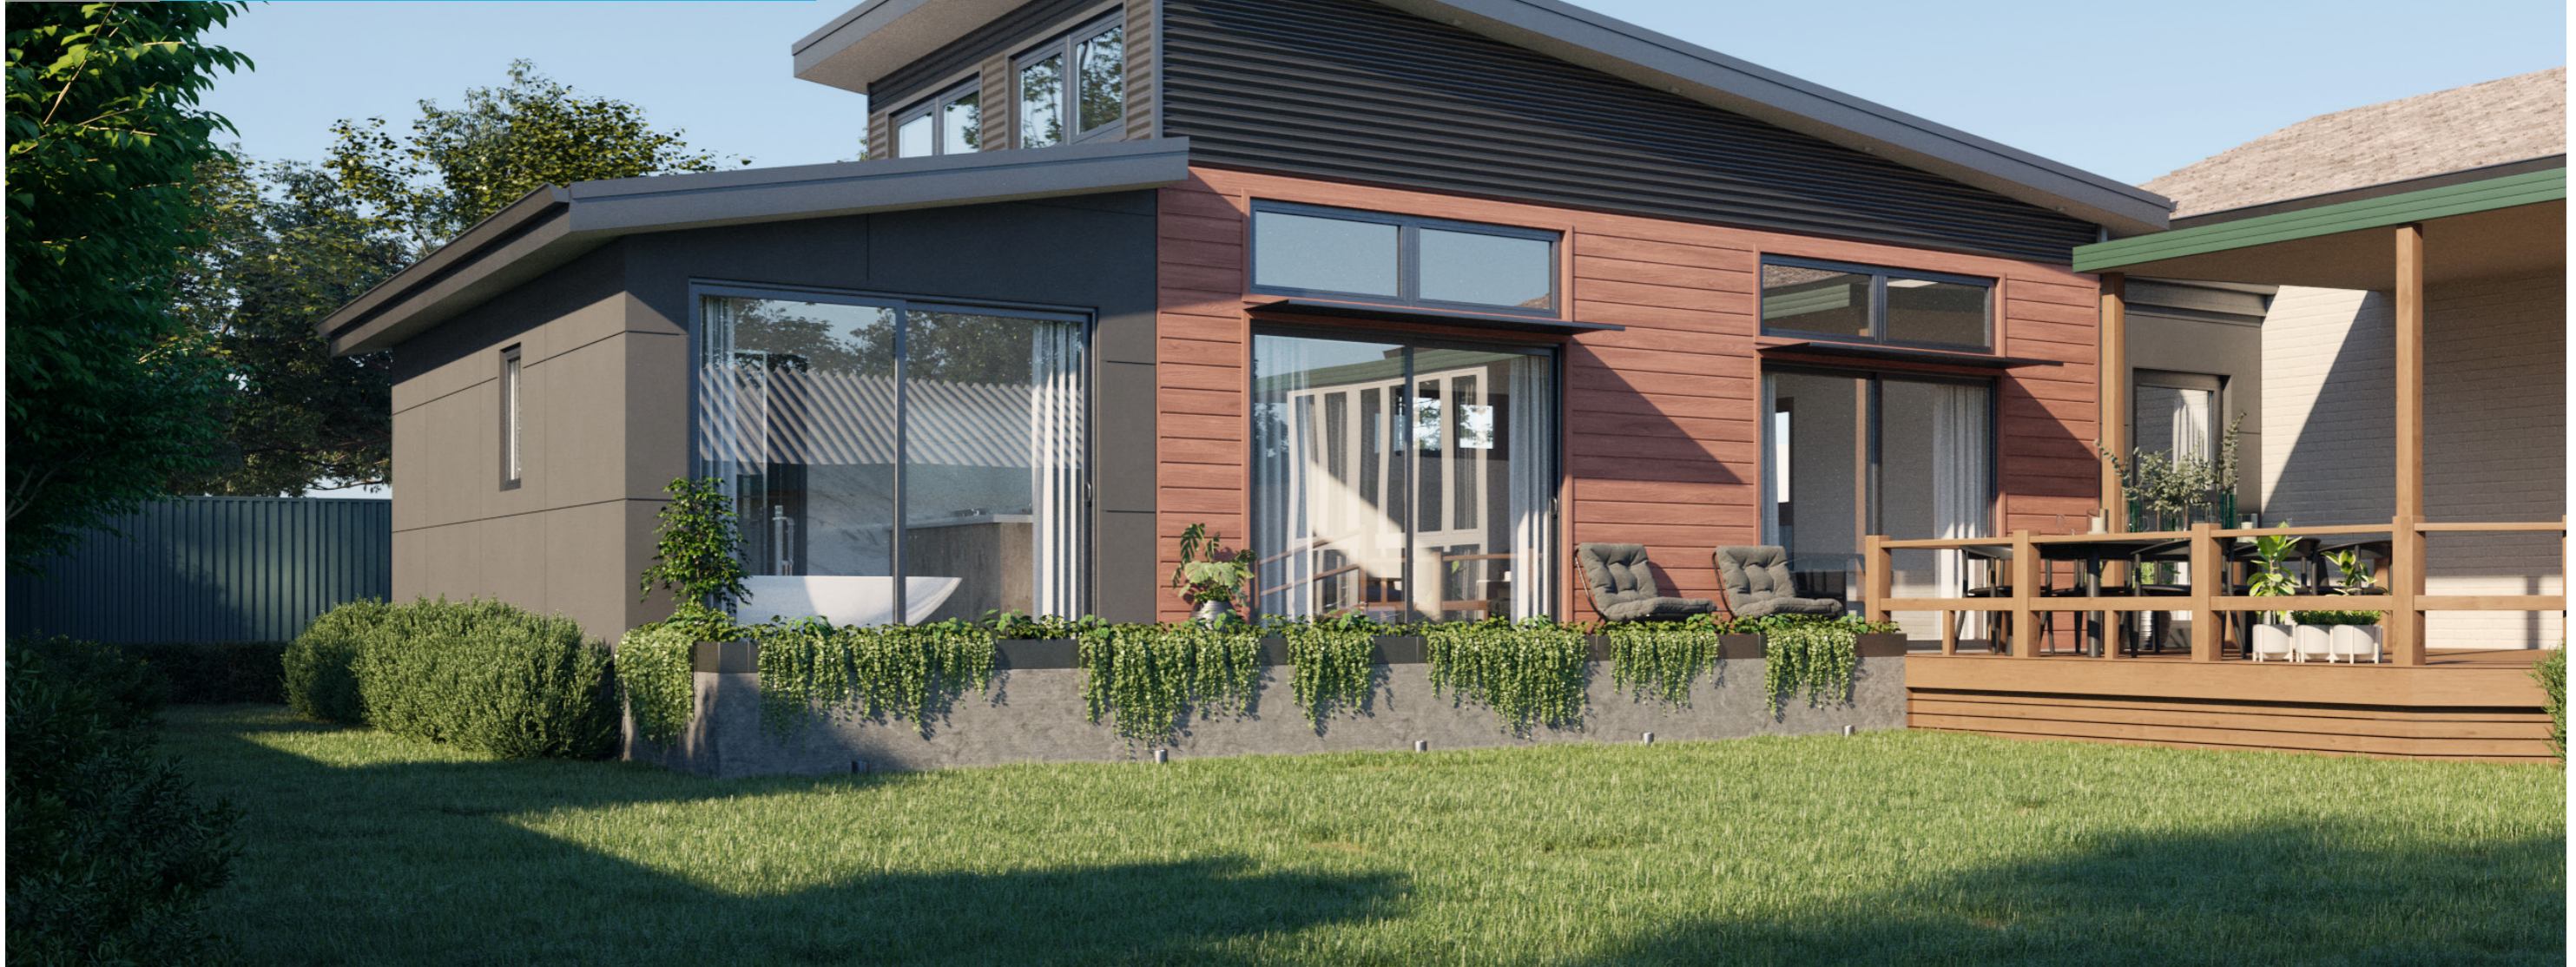

1163

ACT Building Lic: 2012767

**FIXED**  
**PRICE**  
**EXTENSIONS**

Sheet Roof  
Colour: Colorbond Monument

Horizontal Corrugated Iron  
Colour: Colorbond Basalt

JH Matrix Cladding  
Colour: Basalt

Weathertex Selflock VGroove  
Natural Weatherboards

Window and Door Frames  
Colour: Monument

An elevation is the height of the structure from ground level to the height of the roof.

An elevation is the height of the structure from ground level to the height of the roof.