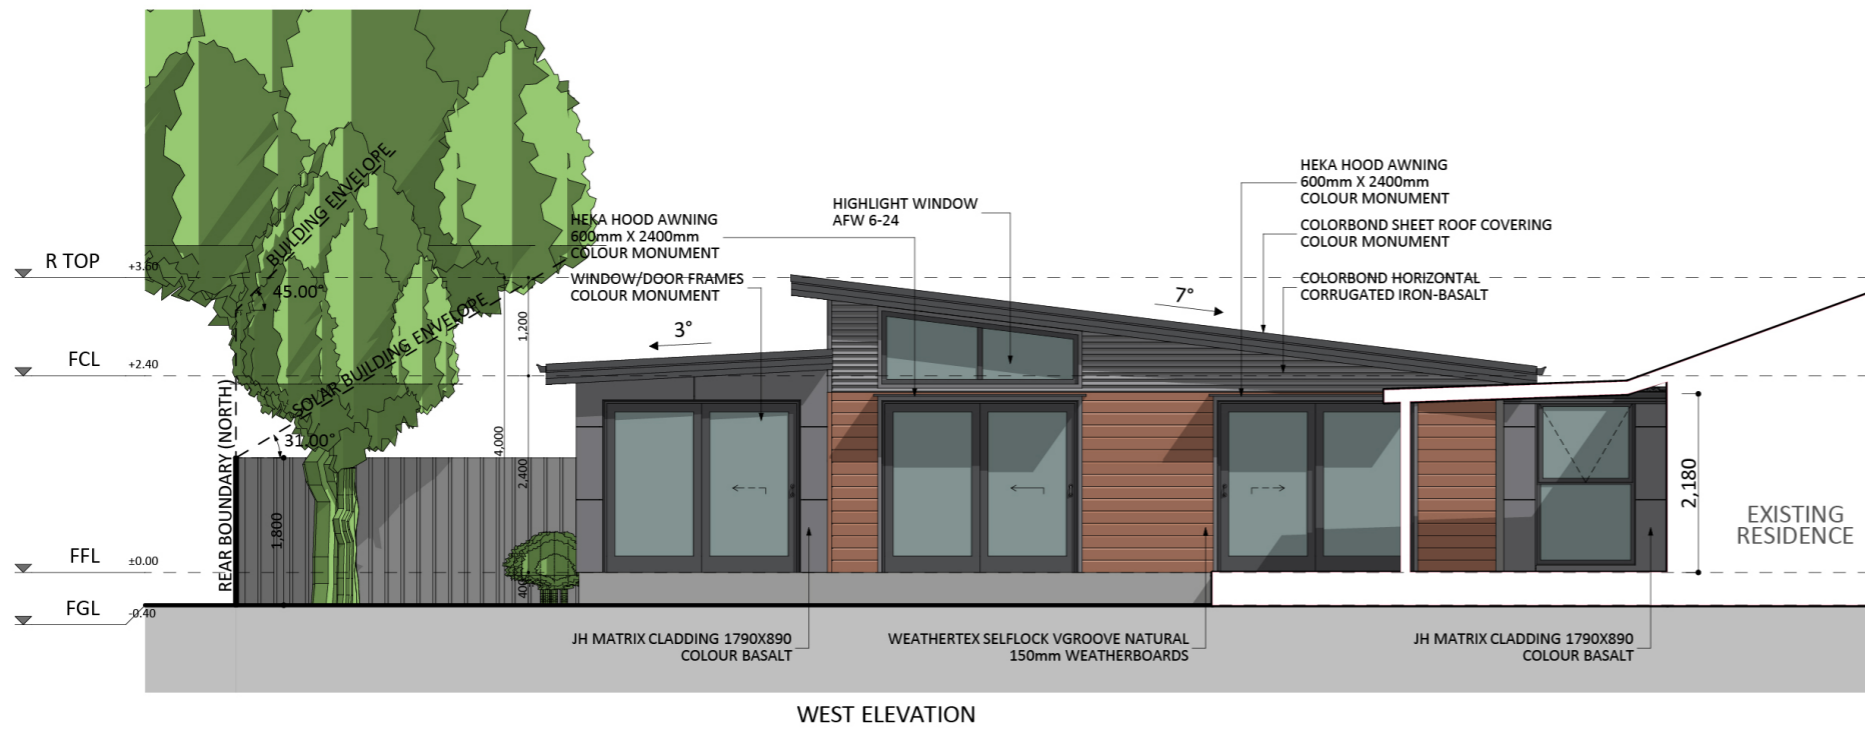

1163

ACT Building Lic: 2012767

**FIXED**  
**PRICE**  
**EXTENSIONS**

Sheet Roof  
Colour: Colorbond Monument

Horizontal Corrugated Iron  
Colour: Colorbond Basalt

JH Matrix Cladding  
Colour: Basalt

Weathertex Selflock VGroove  
Natural Weatherboards

Window and Door Frames  
Colour: Monument

An elevation is the height of the structure from ground level to the height of the roof.

An elevation is the height of the structure from ground level to the height of the roof.