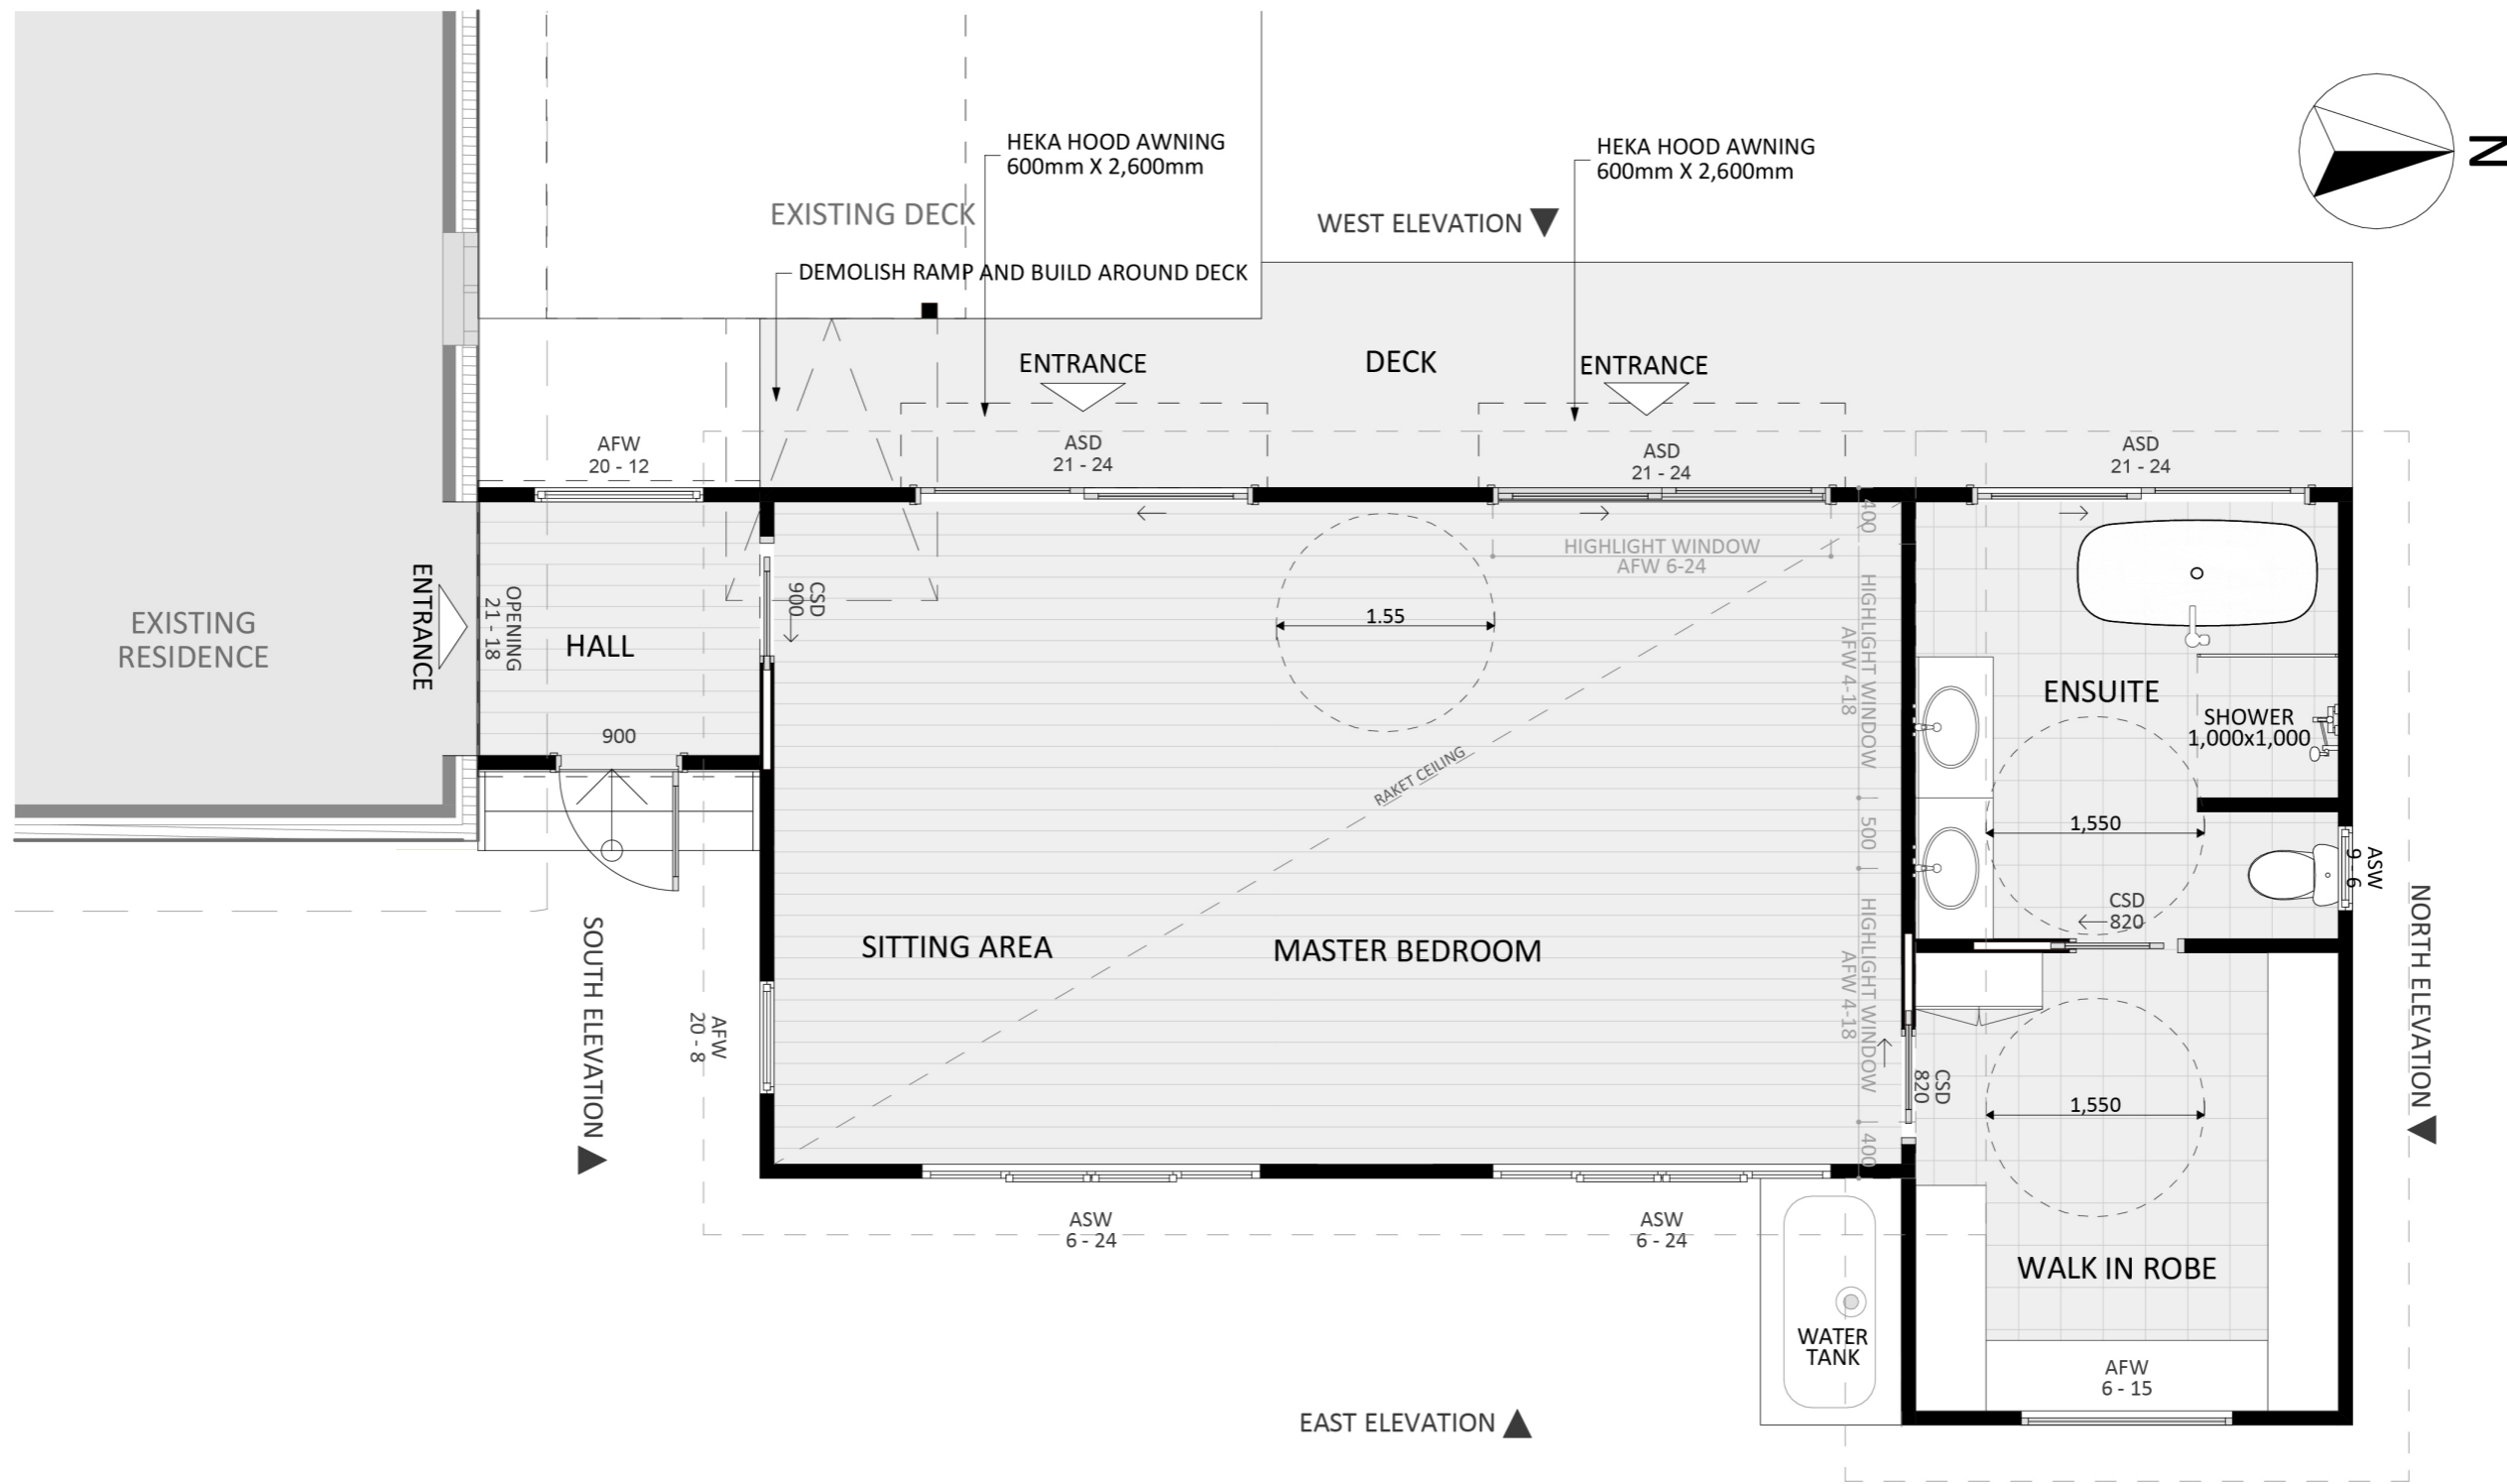

1163

ACT Building Lic: 2012767

**FIXED**  
**PRICE**  
**EXTENSIONS**

Sheet Roof  
Colour: Colorbond Monument

Horizontal Corrugated Iron  
Colour: Colorbond Basalt

JH Matrix Cladding  
Colour: Basalt

Weathertex Selflock VGroove  
Natural Weatherboards

Window and Door Frames  
Colour: Monument

An elevation is the height of the structure from ground level to the height of the roof.

An elevation is the height of the structure from ground level to the height of the roof.