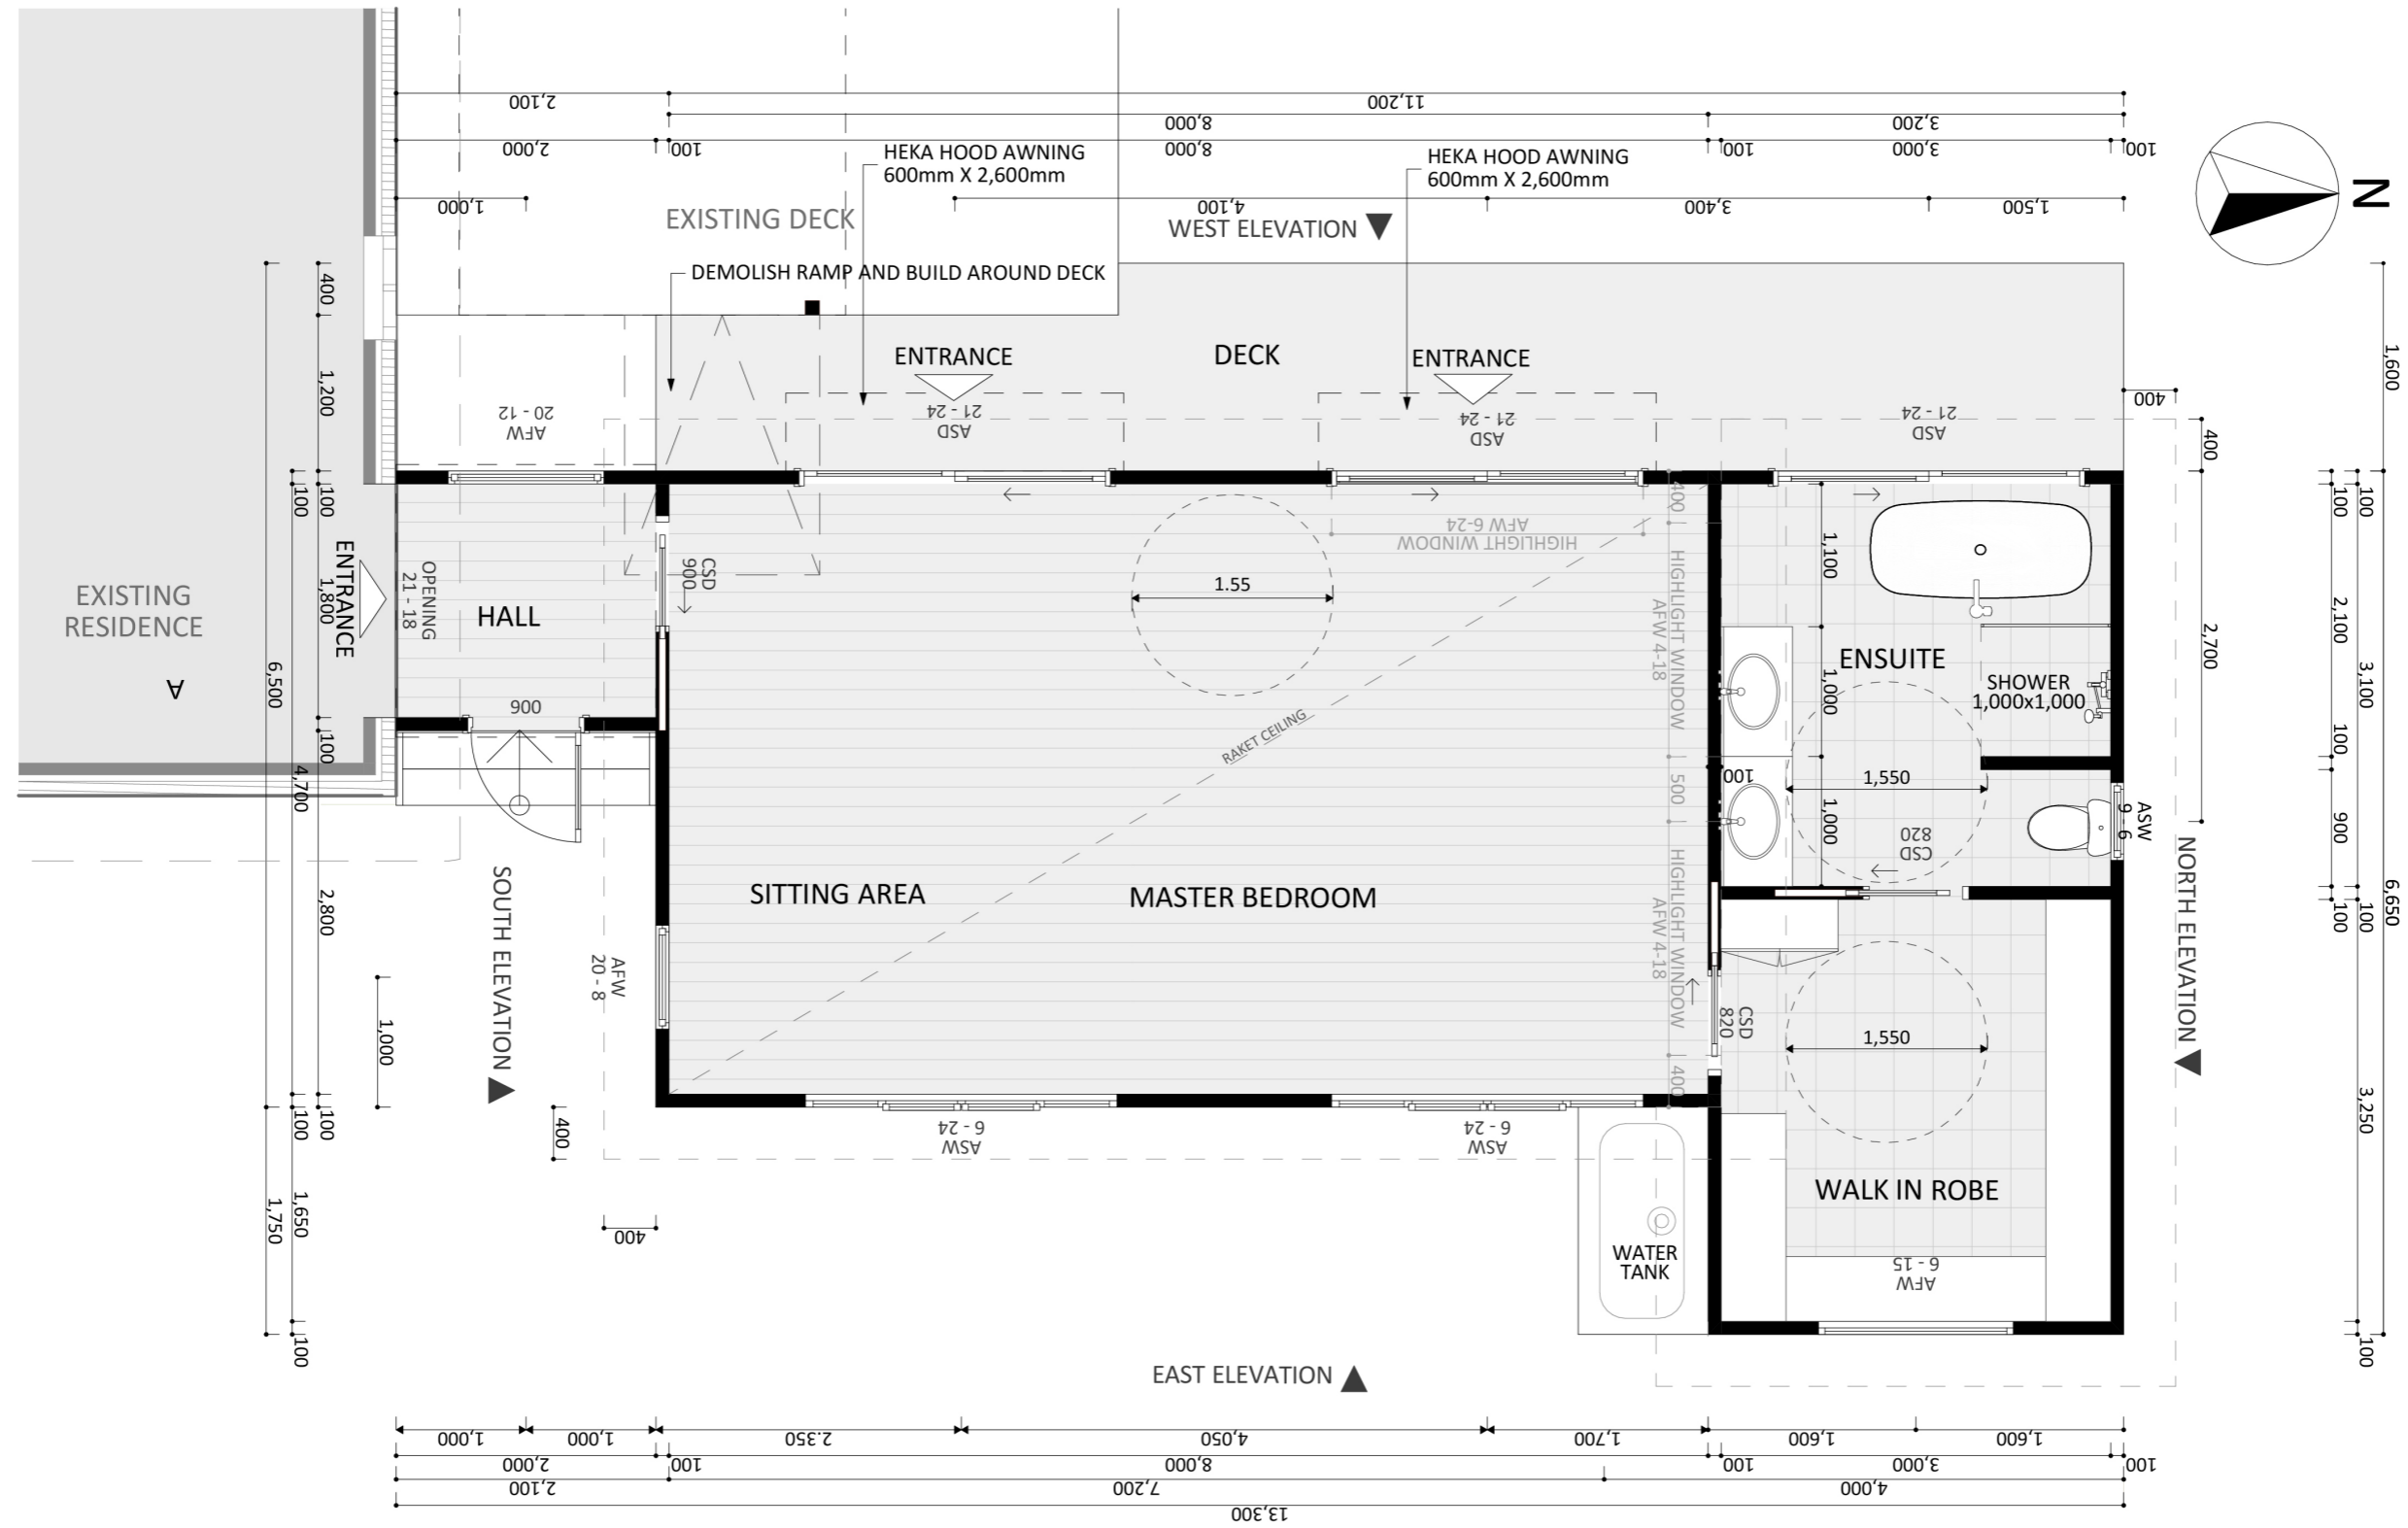

1163

ACT Building Lic: 2012767

**FIXED**  
**PRICE**  
**EXTENSIONS**

Sheet Roof  
Colour: Colorbond Monument

Horizontal Corrugated Iron  
Colour: Colorbond Basalt

JH Matrix Cladding  
Colour: Basalt

Weathertex Selflock VGroove  
Natural Weatherboards

Window and Door Frames  
Colour: Monument

An elevation is the height of the structure from ground level to the height of the roof.

An elevation is the height of the structure from ground level to the height of the roof.