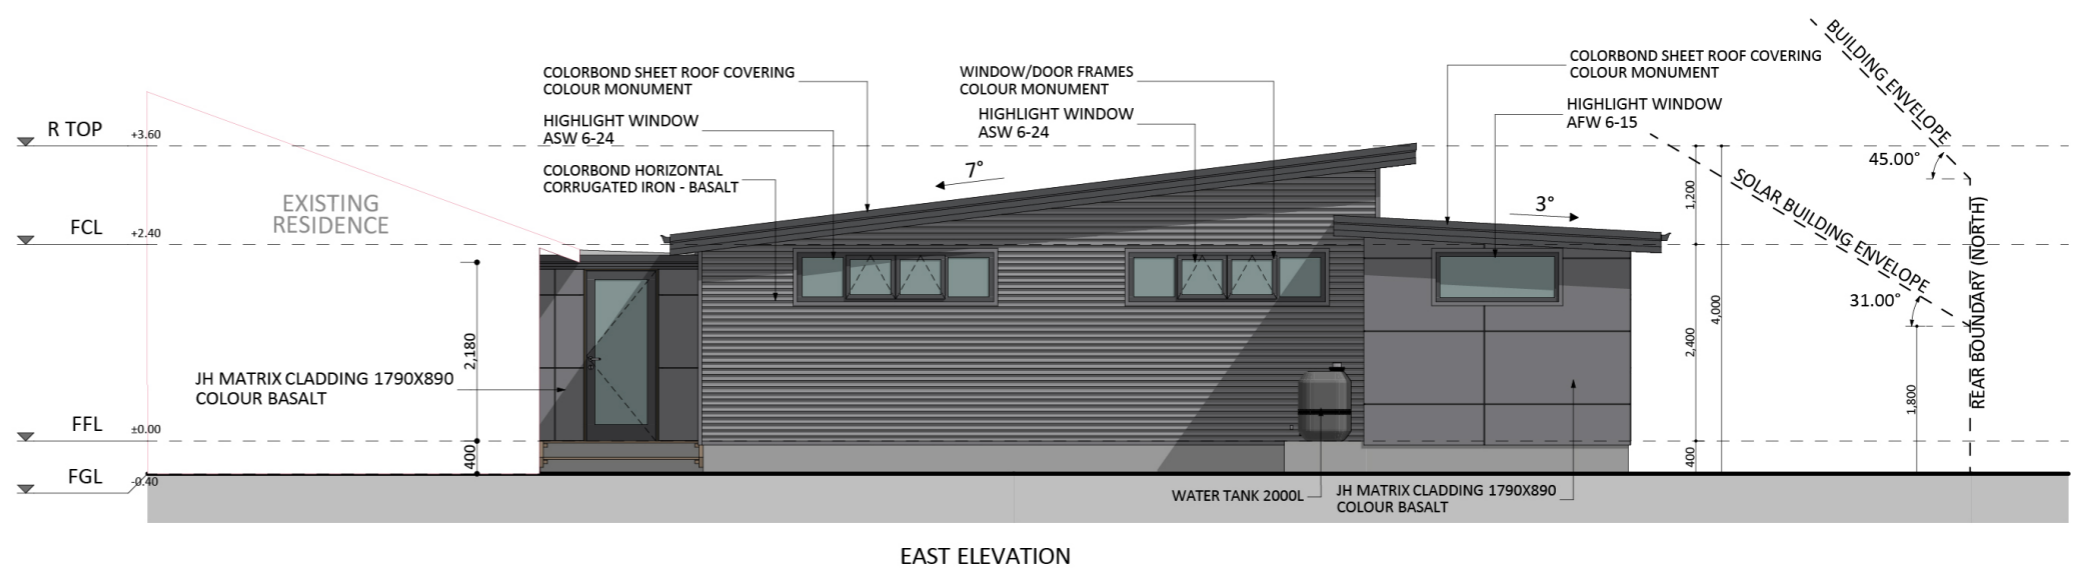

1163

ACT Building Lic: 2012767

**FIXED**  
**PRICE**  
**EXTENSIONS**

Sheet Roof  
Colour: Colorbond Monument

Horizontal Corrugated Iron  
Colour: Colorbond Basalt

JH Matrix Cladding  
Colour: Basalt

Weathertex Selflock VGroove  
Natural Weatherboards

Window and Door Frames  
Colour: Monument

An elevation is the height of the structure from ground level to the height of the roof.

An elevation is the height of the structure from ground level to the height of the roof.