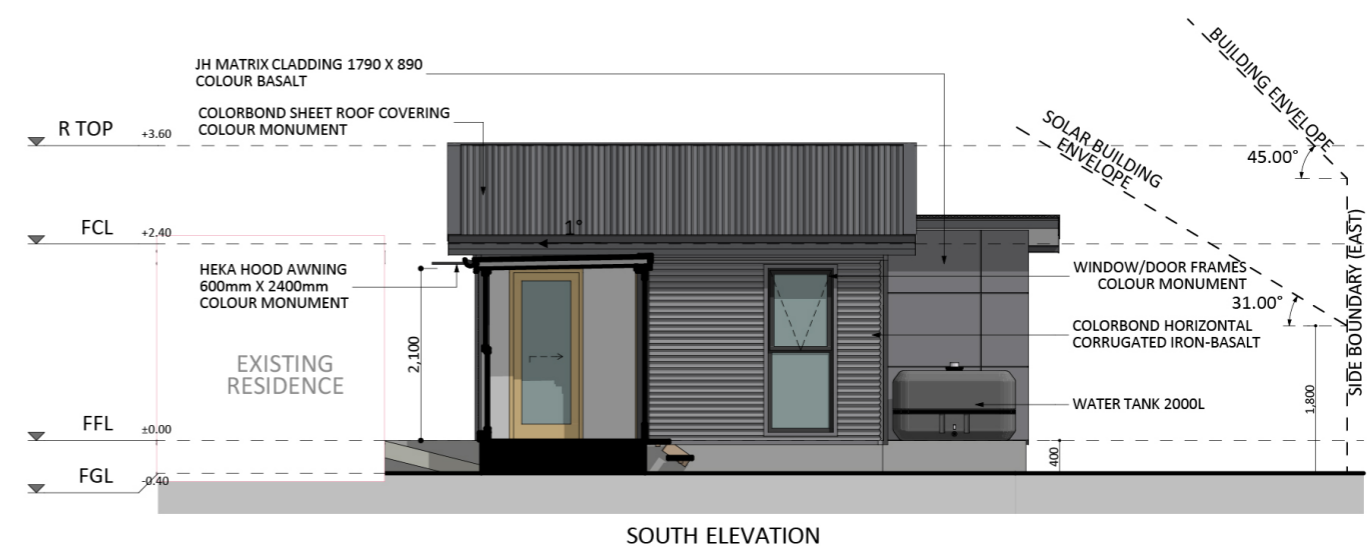

1163

ACT Building Lic: 2012767

**FIXED**  
**PRICE**  
**EXTENSIONS**

Sheet Roof  
Colour: Colorbond Monument

Horizontal Corrugated Iron  
Colour: Colorbond Basalt

JH Matrix Cladding  
Colour: Basalt

Weathertex Selflock VGroove  
Natural Weatherboards

Window and Door Frames  
Colour: Monument

An elevation is the height of the structure from ground level to the height of the roof.

An elevation is the height of the structure from ground level to the height of the roof.