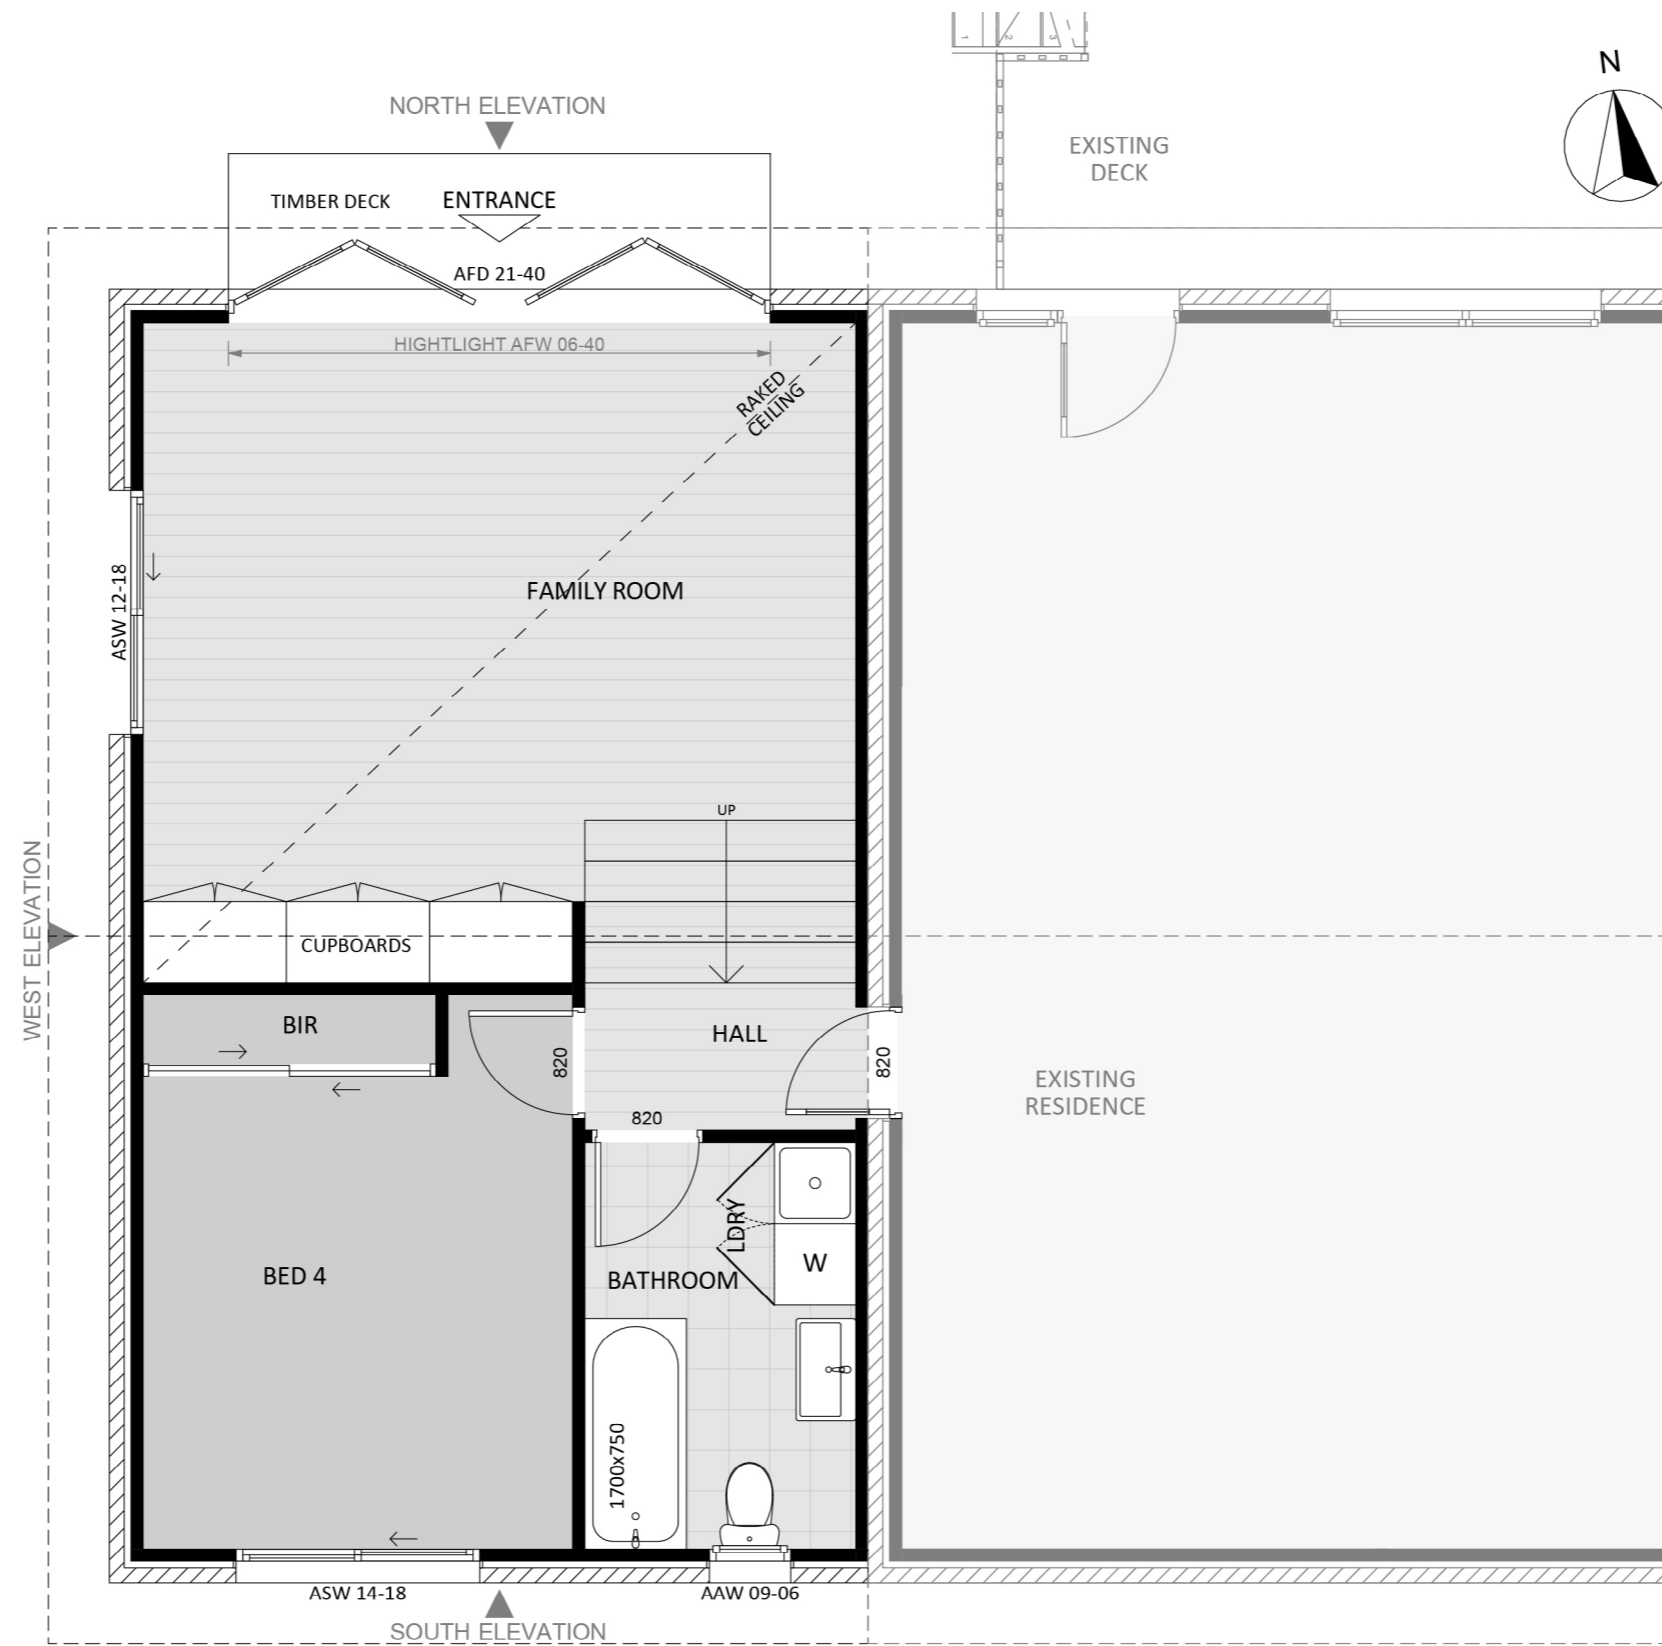

1162

ACT Building Lic: 2012767

**FIXED**  
**PRICE**  
**EXTENSIONS**

Gutter and Fascia  
Colour: Basalt

Roof Tiles  
Colour: Basalt

Timber Weatherboard  
Colour: Surfmist

Brick Veneer

An elevation is the height of the structure from ground level to the height of the roof.

WEST ELEVATION

An elevation is the height of the structure from ground level to the height of the roof.

 **FIXED  
PRICE  
EXTENSIONS**

[canberragrannyflatbuilders.com.au](http://canberragrannyflatbuilders.com.au)