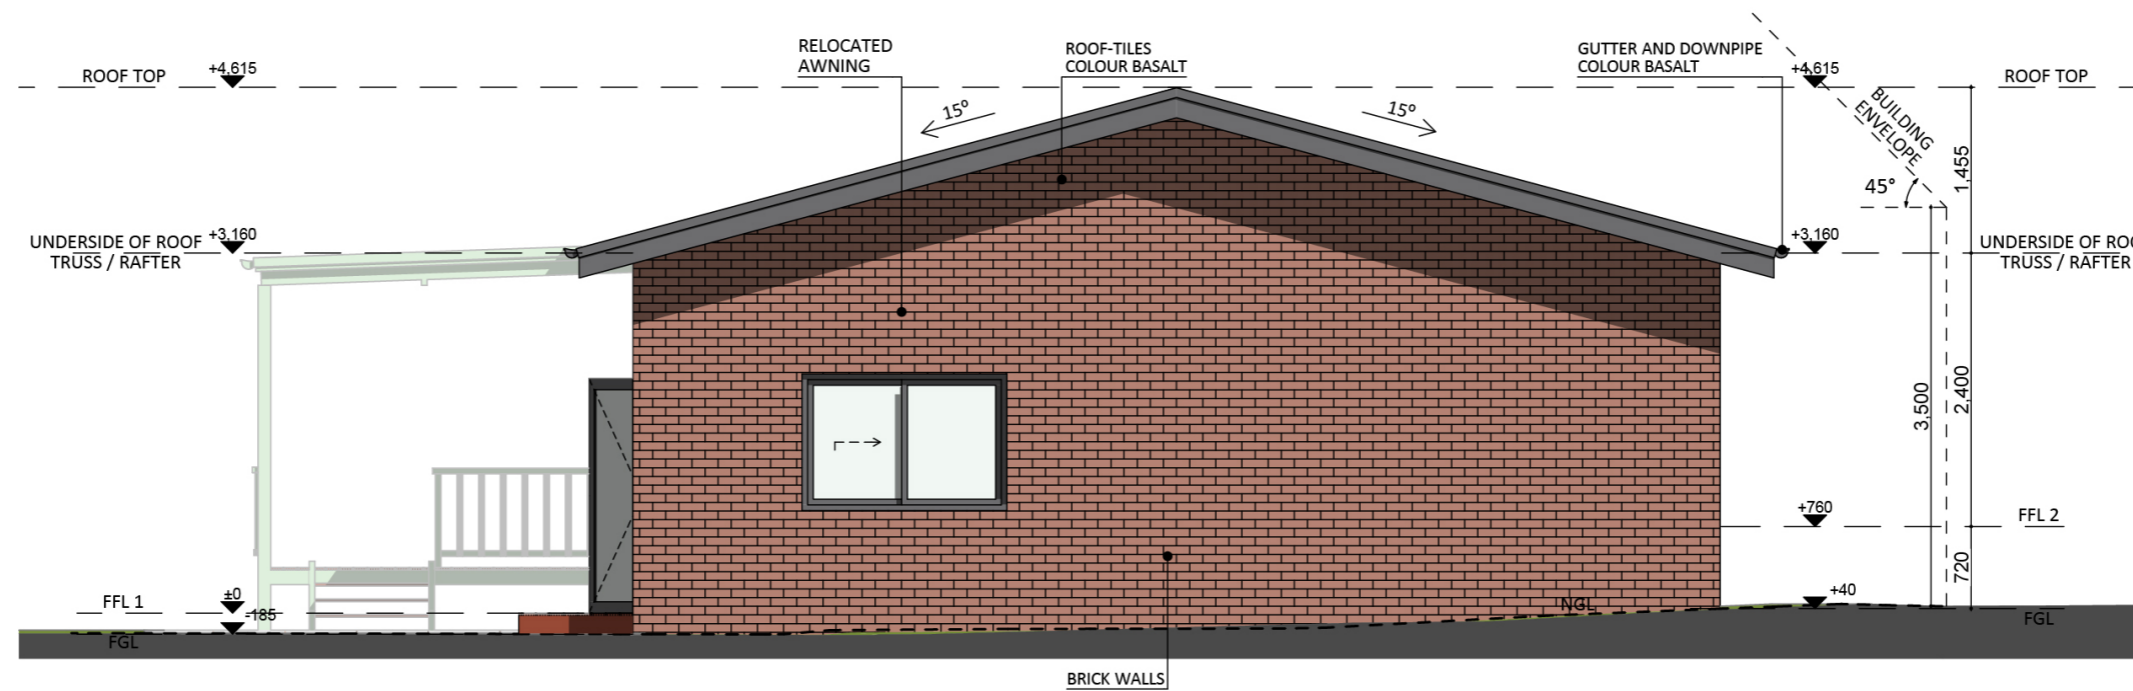

1162

ACT Building Lic: 2012767

**FIXED**  
**PRICE**  
**EXTENSIONS**

Gutter and Fascia  
Colour: Basalt

Roof Tiles  
Colour: Basalt

Timber Weatherboard  
Colour: Surfmist

Brick Veneer

An elevation is the height of the structure from ground level to the height of the roof.

WEST ELEVATION

An elevation is the height of the structure from ground level to the height of the roof.

 **FIXED  
PRICE  
EXTENSIONS**

[canberragrannyflatbuilders.com.au](http://canberragrannyflatbuilders.com.au)