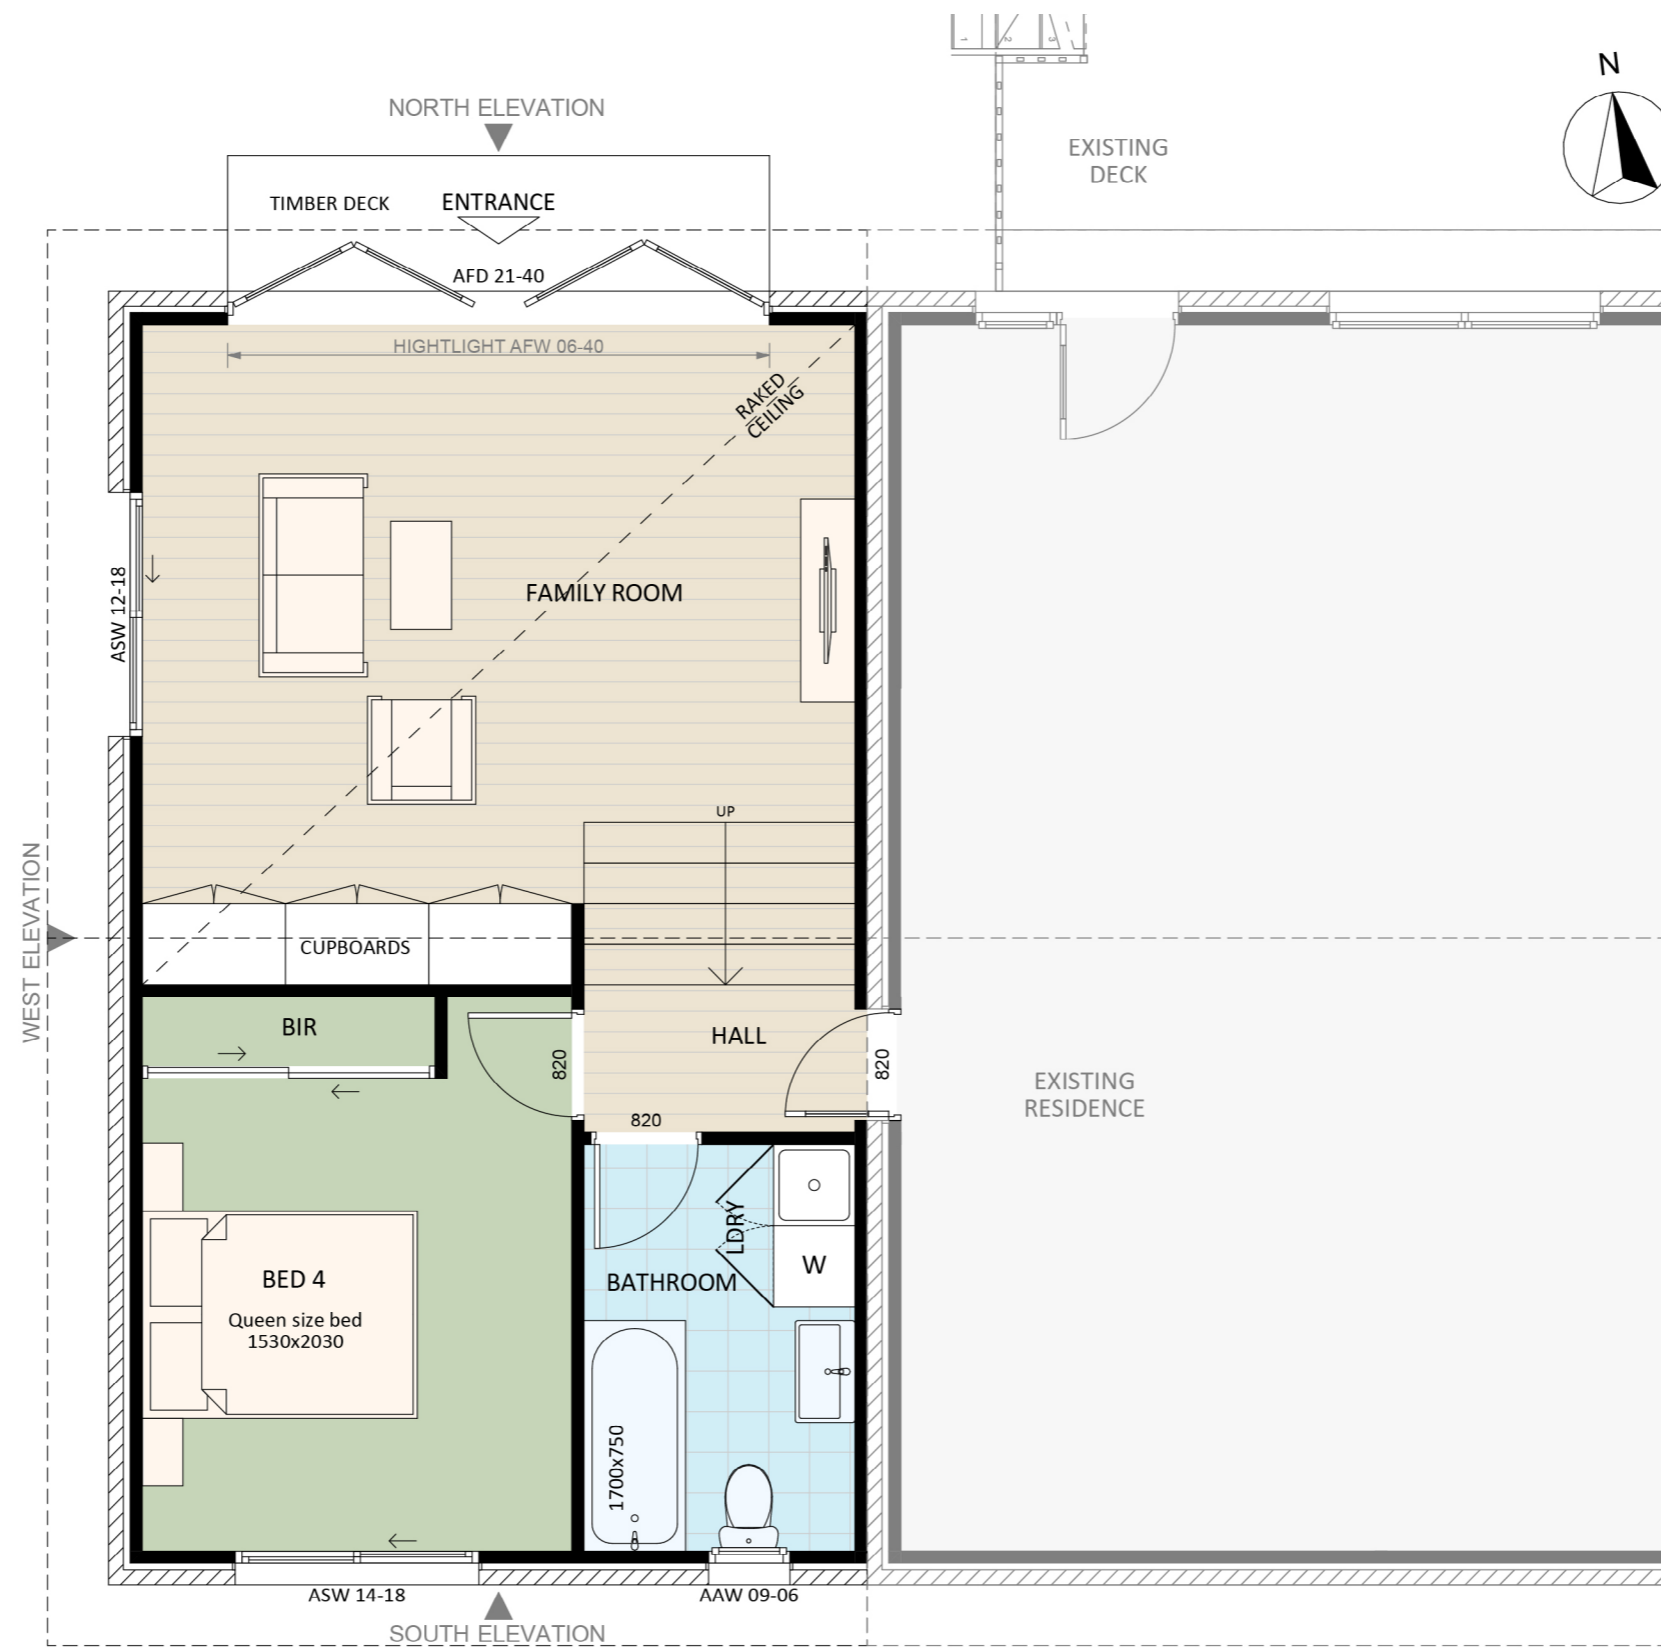

1162

ACT Building Lic: 2012767

**FIXED**  
**PRICE**  
**EXTENSIONS**

Gutter and Fascia  
Colour: Basalt

Roof Tiles  
Colour: Basalt

Timber Weatherboard  
Colour: Surfmist

Brick Veneer

An elevation is the height of the structure from ground level to the height of the roof.

WEST ELEVATION

An elevation is the height of the structure from ground level to the height of the roof.

 **FIXED  
PRICE  
EXTENSIONS**

[canberragrannyflatbuilders.com.au](http://canberragrannyflatbuilders.com.au)