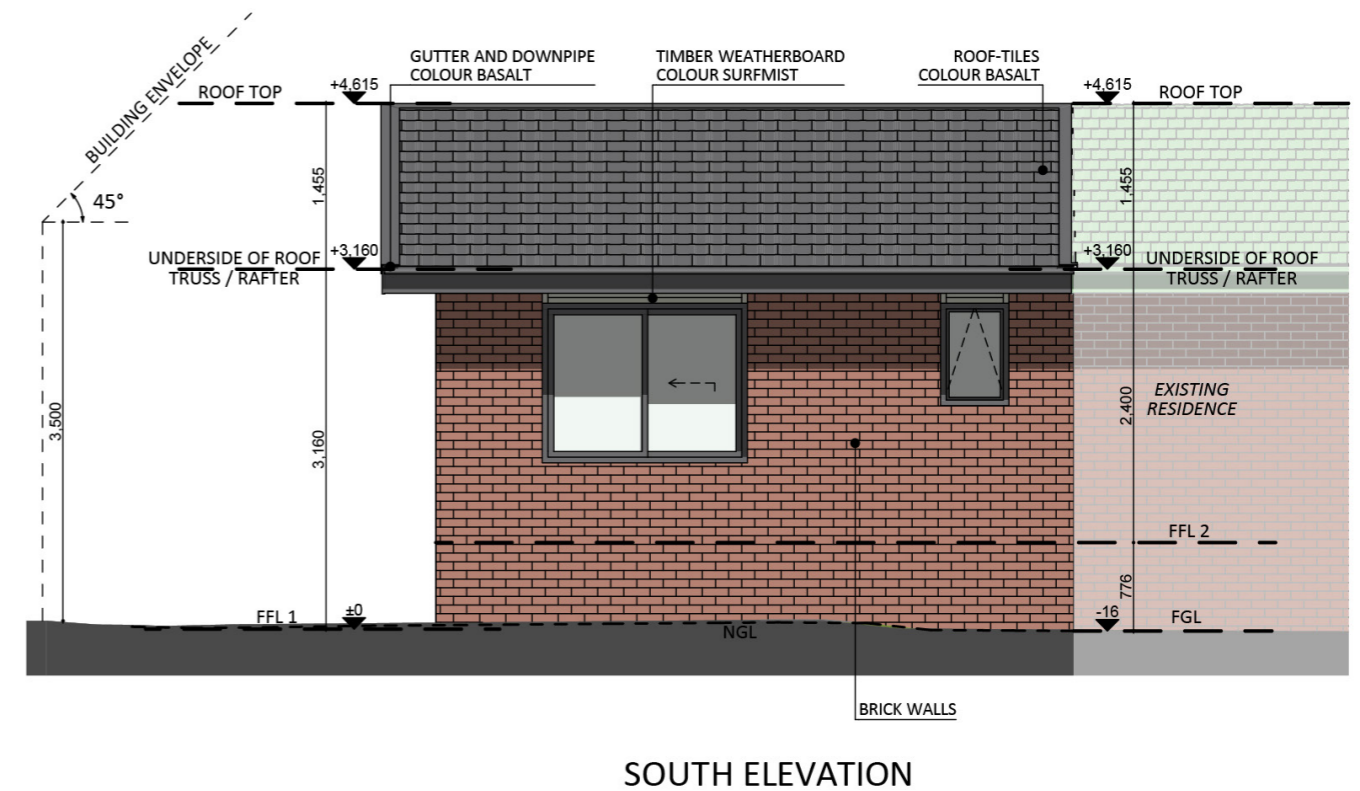

1162

ACT Building Lic: 2012767

**FIXED**  
**PRICE**  
**EXTENSIONS**

Gutter and Fascia  
Colour: Basalt

Roof Tiles  
Colour: Basalt

Timber Weatherboard  
Colour: Surfmist

Brick Veneer

An elevation is the height of the structure from ground level to the height of the roof.

WEST ELEVATION

An elevation is the height of the structure from ground level to the height of the roof.

 **FIXED  
PRICE  
EXTENSIONS**

[canberragrannyflatbuilders.com.au](http://canberragrannyflatbuilders.com.au)