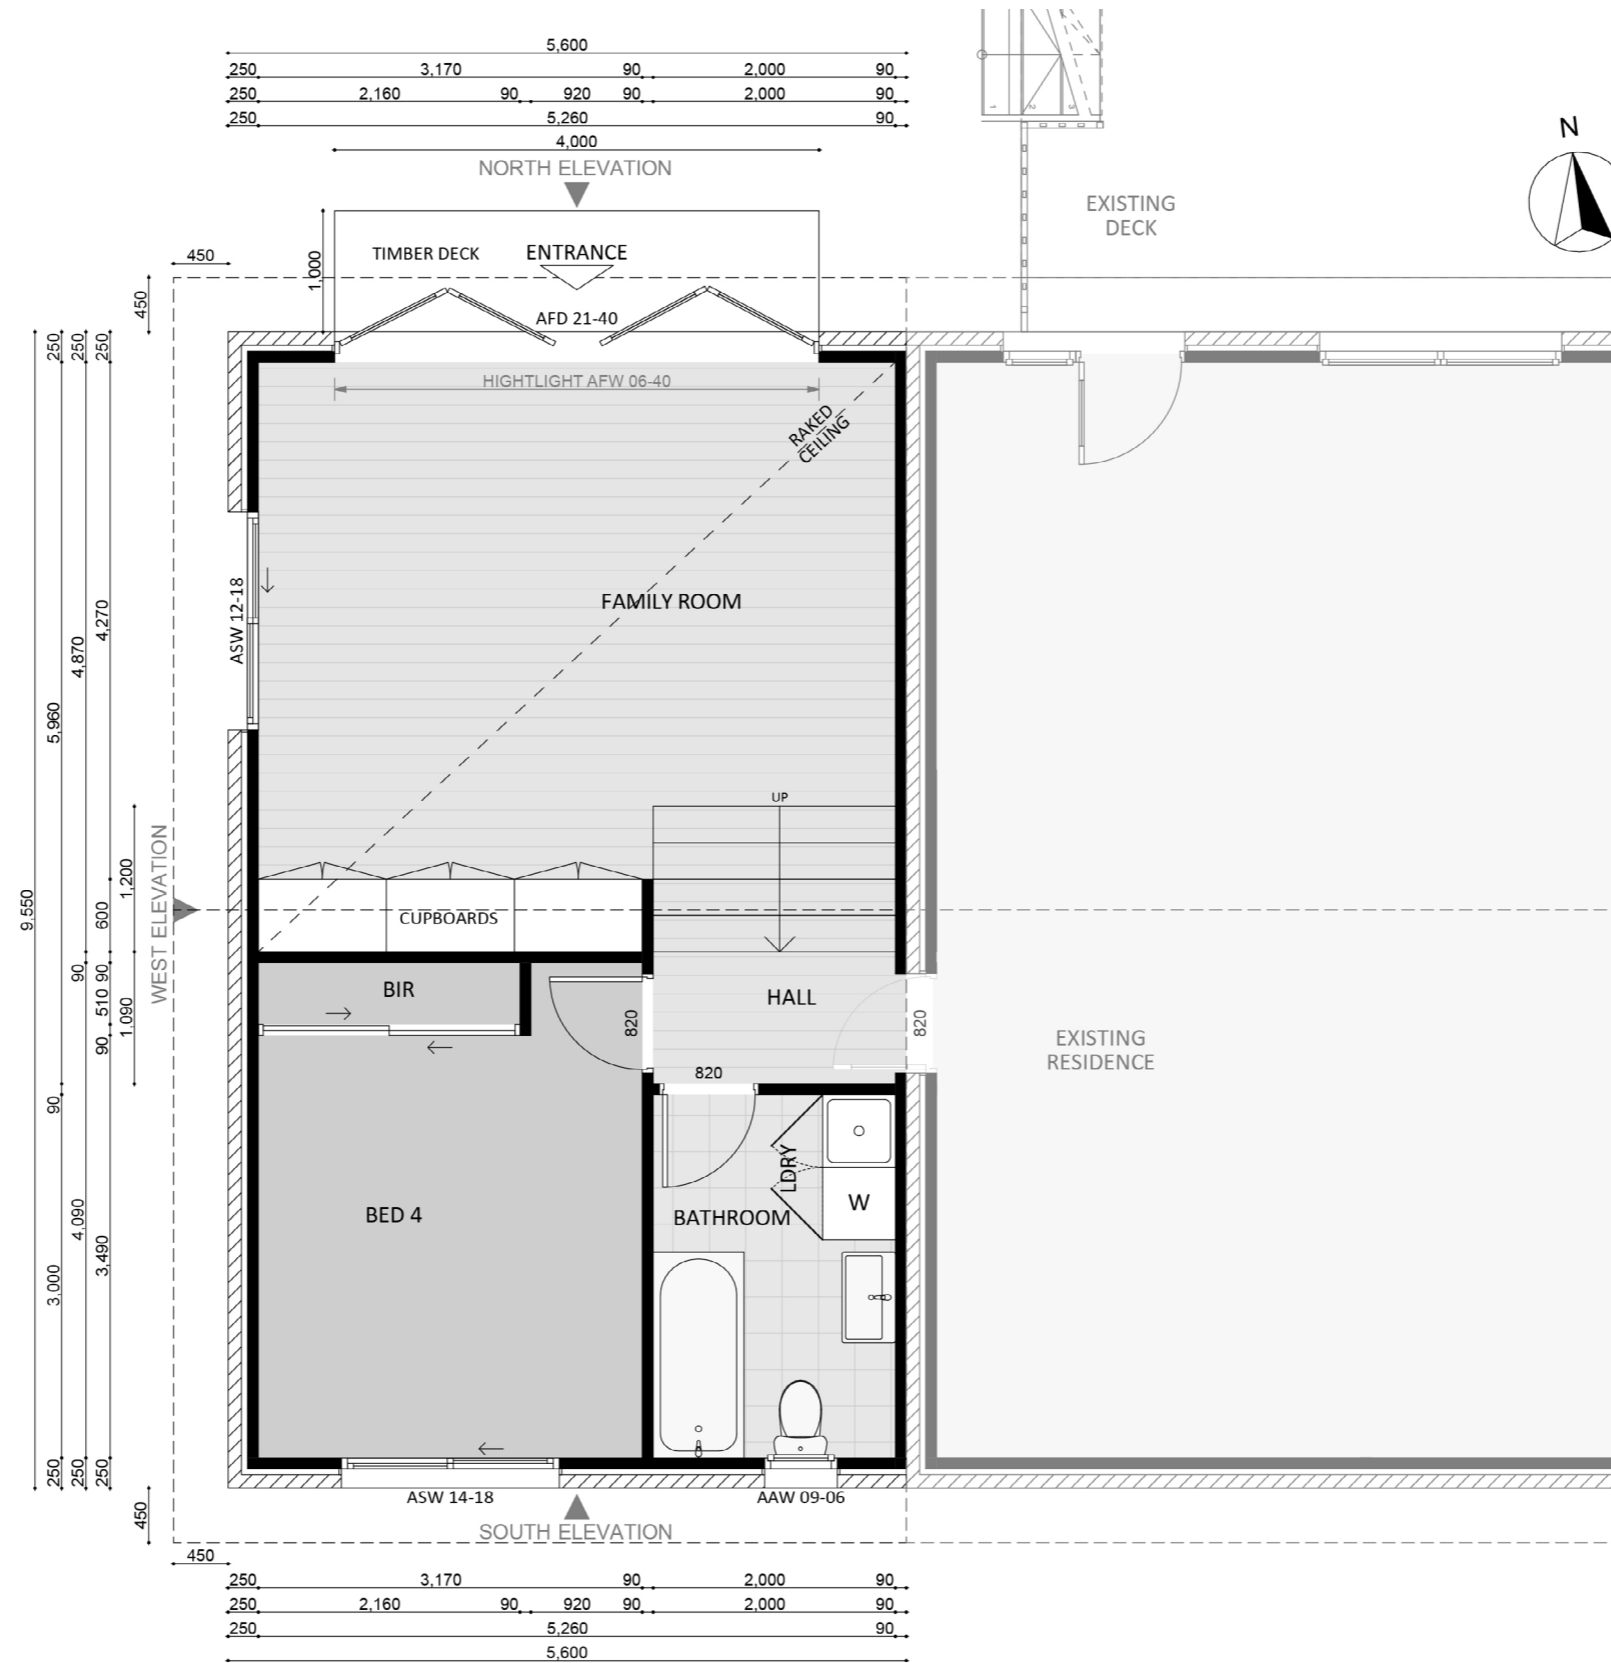

1162

ACT Building Lic: 2012767

**FIXED**  
**PRICE**  
**EXTENSIONS**

Gutter and Fascia  
Colour: Basalt

Roof Tiles  
Colour: Basalt

Timber Weatherboard  
Colour: Surfmist

Brick Veneer

An elevation is the height of the structure from ground level to the height of the roof.

WEST ELEVATION

An elevation is the height of the structure from ground level to the height of the roof.

 **FIXED  
PRICE  
EXTENSIONS**

[canberragrannyflatbuilders.com.au](http://canberragrannyflatbuilders.com.au)