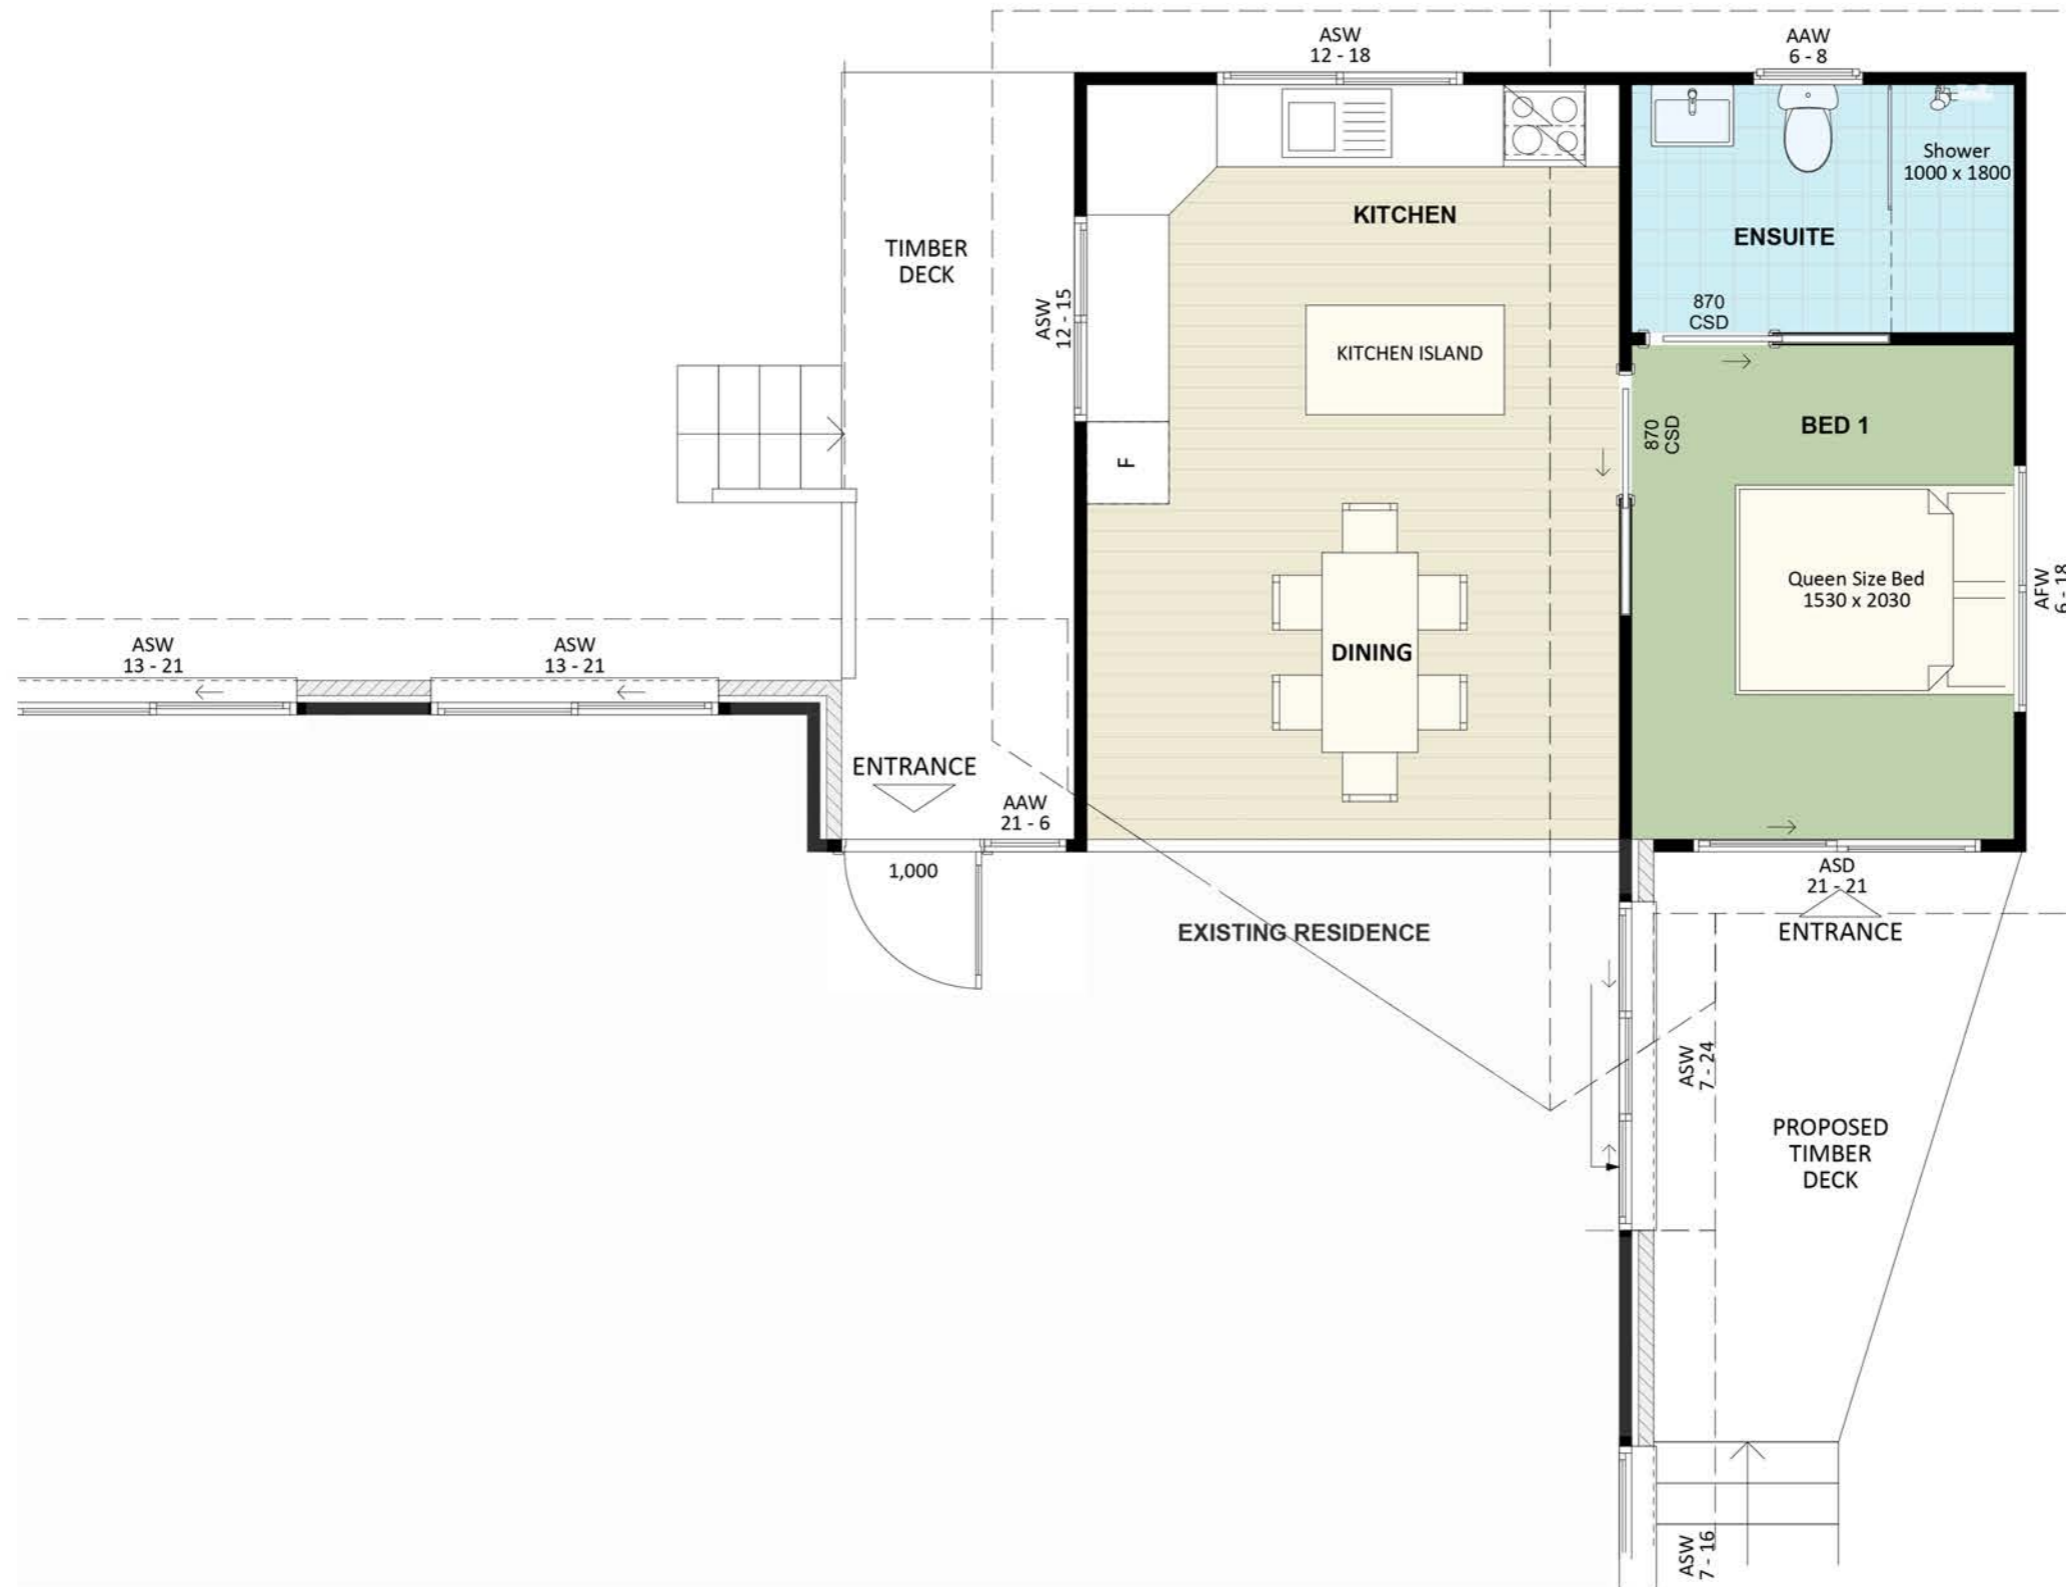

1161

ACT Building Lic: 2012767

**FIXED
PRICE
EXTENSIONS**

Colorbond
Colour: Basalt

Colorbond Roof and Gutters
Colour: Pale Eucalypt

Aluminium Windows and Doors
Colour: Monument

Weathertex Ecogroove
Colour: Natural

An elevation is the height of the structure from ground level to the height of the roof.

An elevation is the height of the structure from ground level to the height of the roof.

SOUTH-WEST ELEV.

SOUTH-EAST ELEV.