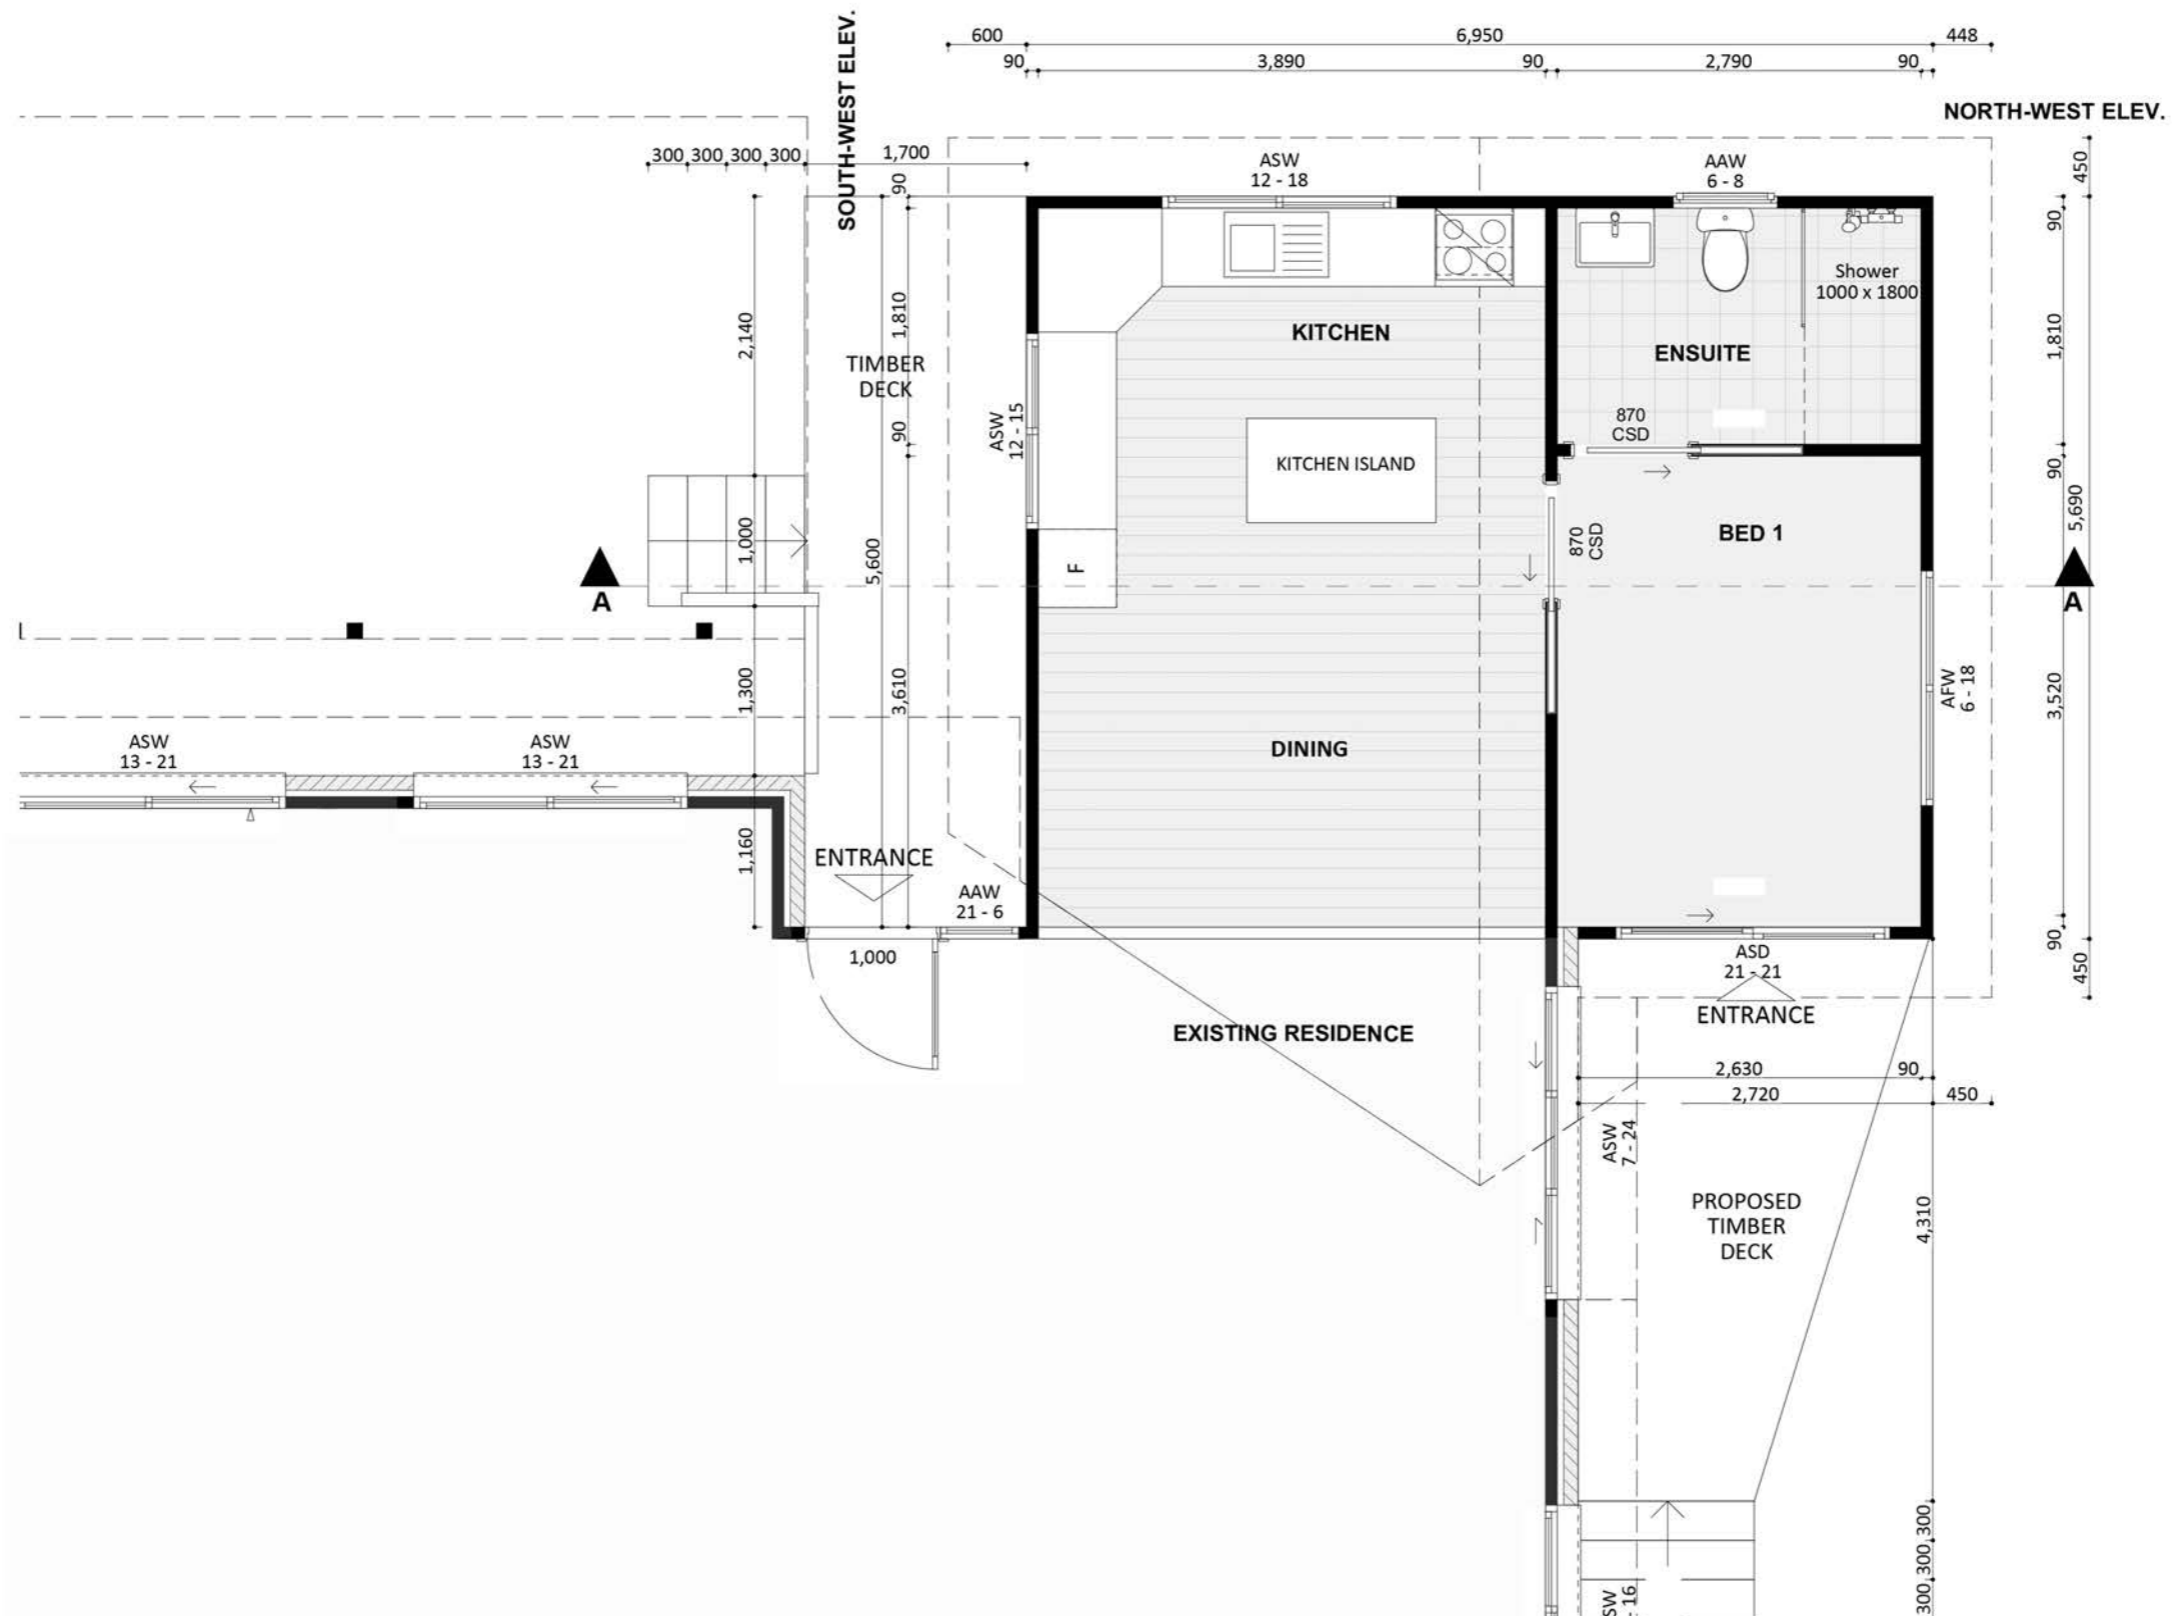

1161

ACT Building Lic: 2012767

**FIXED
PRICE
EXTENSIONS**

Colorbond
Colour: Basalt

Colorbond Roof and Gutters
Colour: Pale Eucalypt

Aluminium Windows and Doors
Colour: Monument

Weathertex Ecogroove
Colour: Natural

An elevation is the height of the structure from ground level to the height of the roof.

An elevation is the height of the structure from ground level to the height of the roof.

SOUTH-WEST ELEV.

SOUTH-EAST ELEV.