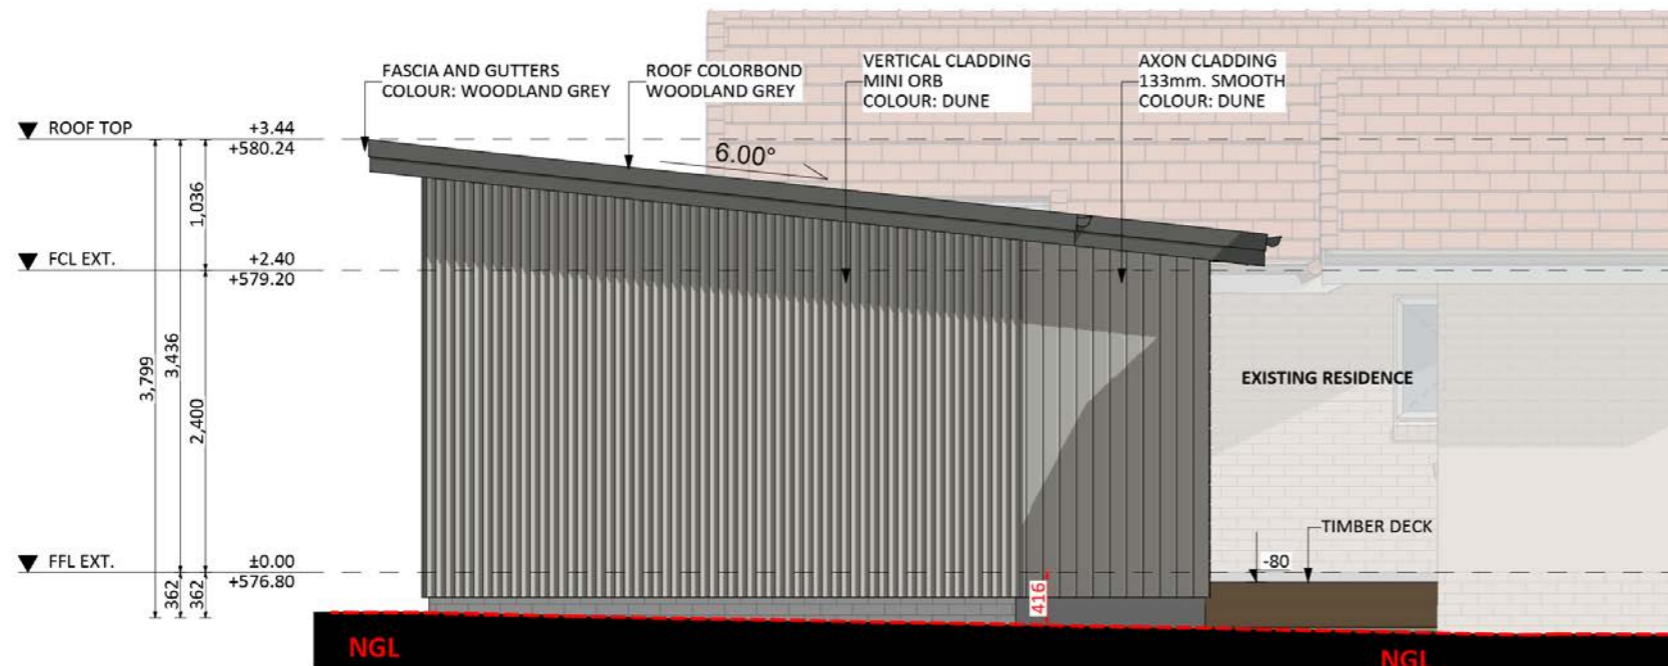

1160

ACT Building Lic: 2012767

FIXED
PRICE
EXTENSIONS

Axon Cladding
Colour: Dune

Roof Covering
Colour: Woodland Grey

Fascia and Gutters
Colour: Woodland Grey

Selflok Eco Groove
Colour: Woodland Grey

Aluminium Window and Door Frames
Colour: Dover White

An elevation is the height of the structure from ground level to the height of the roof.

ELEVATION 01

ELEVATION 02

An elevation is the height of the structure from ground level to the height of the roof.