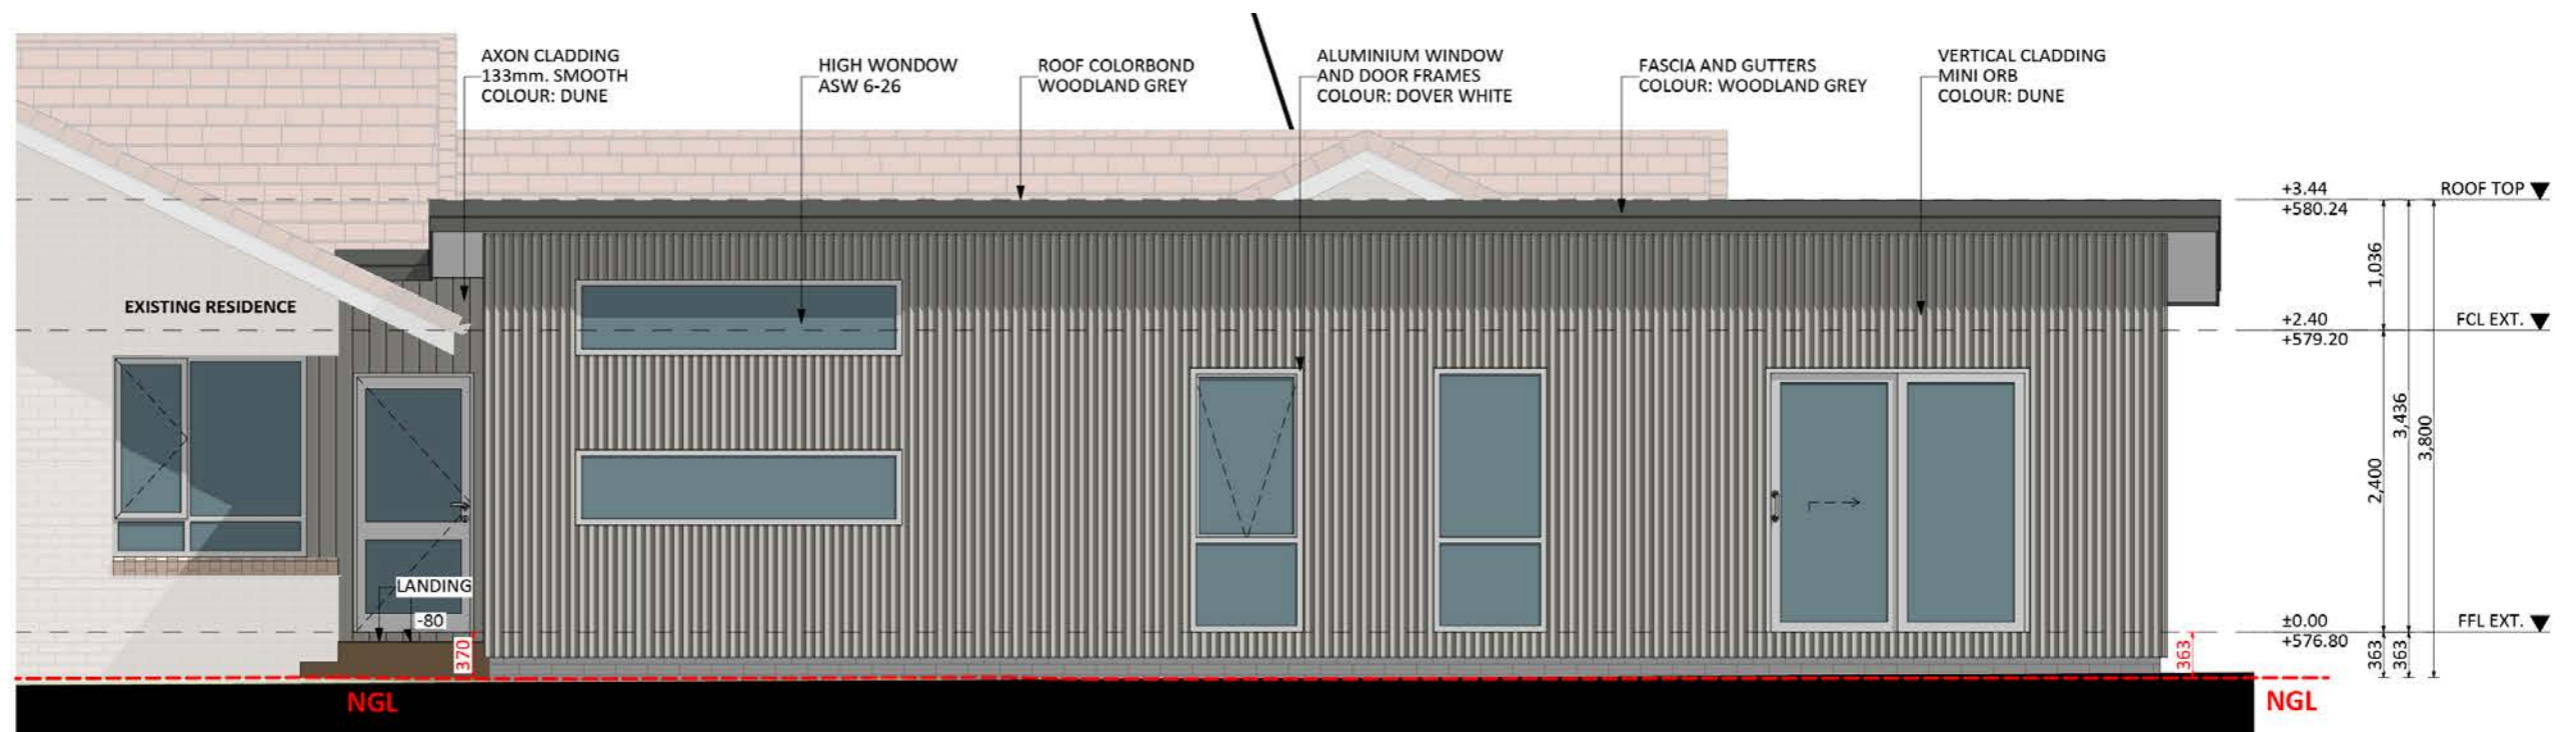

1160

ACT Building Lic: 2012767

FIXED
PRICE
EXTENSIONS

Axon Cladding
Colour: Dune

Roof Covering
Colour: Woodland Grey

Fascia and Gutters
Colour: Woodland Grey

Selflok Eco Groove
Colour: Woodland Grey

Aluminium Window and Door Frames
Colour: Dover White

An elevation is the height of the structure from ground level to the height of the roof.

ELEVATION 01

ELEVATION 02

An elevation is the height of the structure from ground level to the height of the roof.