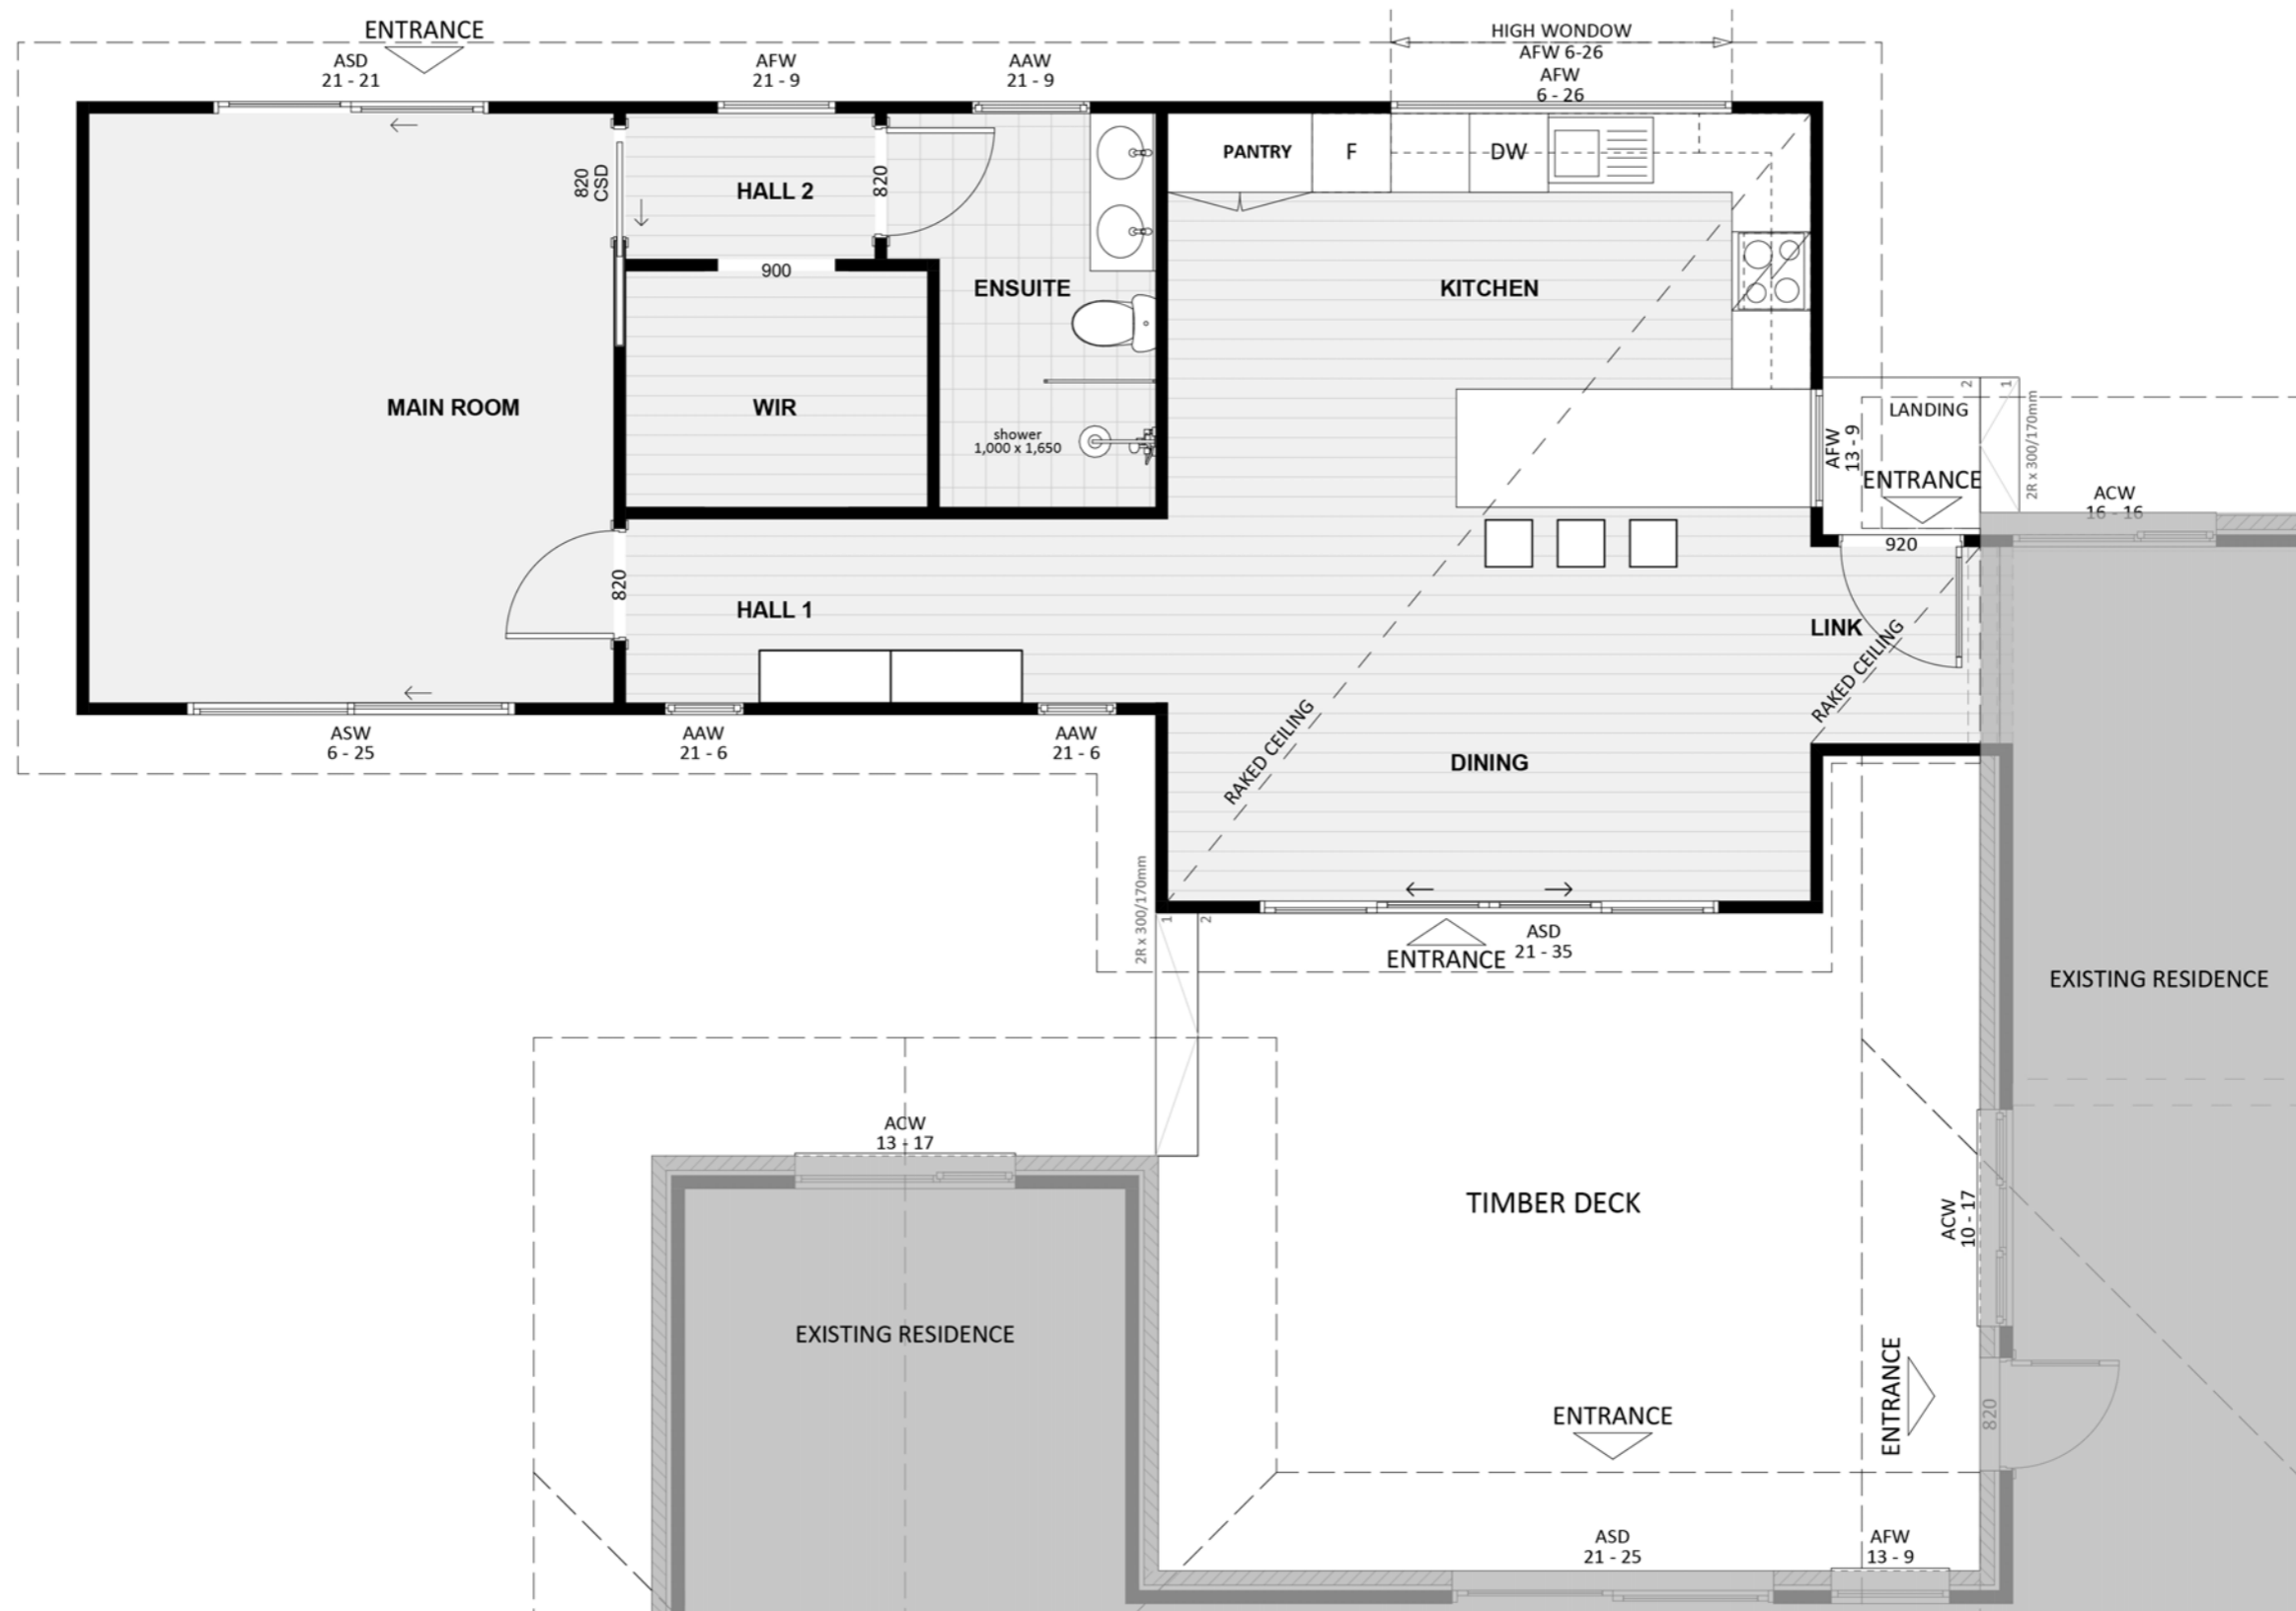

1160

ACT Building Lic: 2012767

FIXED
PRICE
EXTENSIONS

Axon Cladding
Colour: Dune

Roof Covering
Colour: Woodland Grey

Fascia and Gutters
Colour: Woodland Grey

Selflok Eco Groove
Colour: Woodland Grey

Aluminium Window and Door Frames
Colour: Dover White

An elevation is the height of the structure from ground level to the height of the roof.

ELEVATION 01

ELEVATION 02

An elevation is the height of the structure from ground level to the height of the roof.