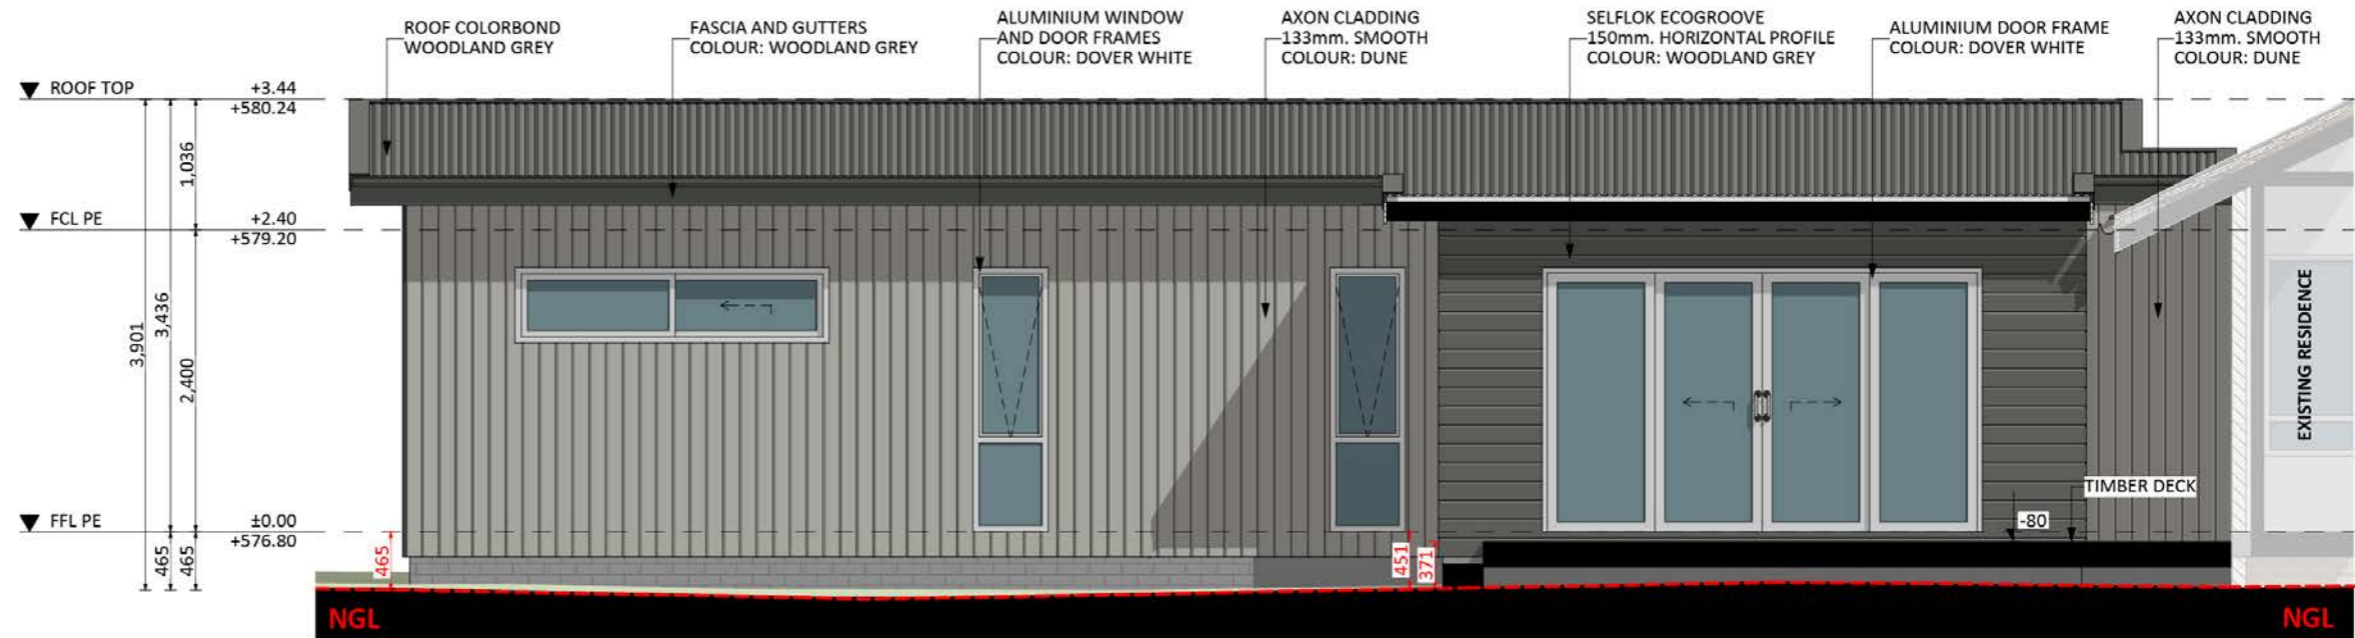

1160

ACT Building Lic: 2012767

FIXED
PRICE
EXTENSIONS

Axon Cladding
Colour: Dune

Roof Covering
Colour: Woodland Grey

Fascia and Gutters
Colour: Woodland Grey

Selflok Eco Groove
Colour: Woodland Grey

Aluminium Window and Door Frames
Colour: Dover White

An elevation is the height of the structure from ground level to the height of the roof.

ELEVATION 01

ELEVATION 02

An elevation is the height of the structure from ground level to the height of the roof.