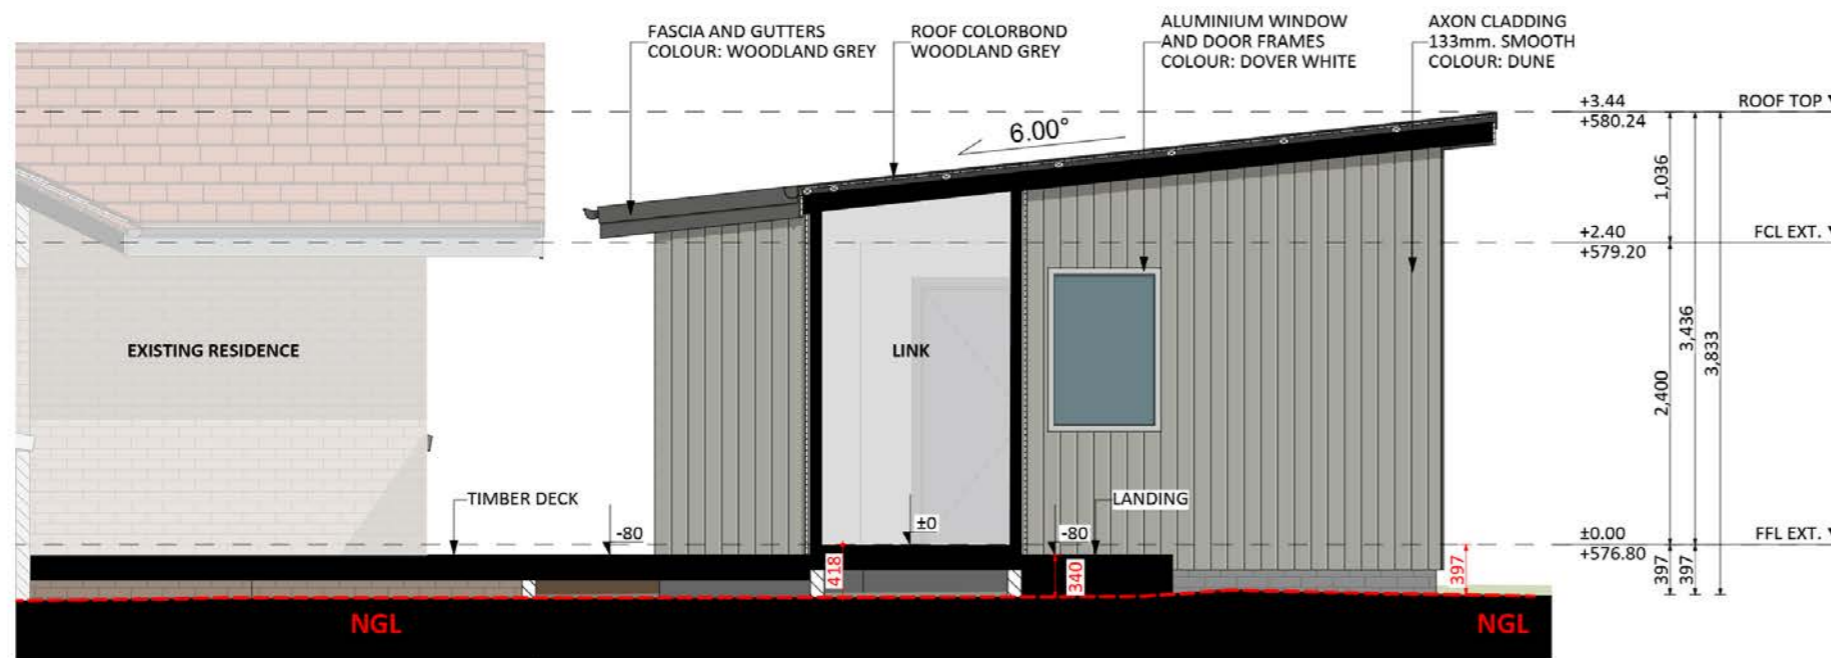

1160

ACT Building Lic: 2012767

FIXED
PRICE
EXTENSIONS

Axon Cladding
Colour: Dune

Roof Covering
Colour: Woodland Grey

Fascia and Gutters
Colour: Woodland Grey

Selflok Eco Groove
Colour: Woodland Grey

Aluminium Window and Door Frames
Colour: Dover White

An elevation is the height of the structure from ground level to the height of the roof.

ELEVATION 01

ELEVATION 02

An elevation is the height of the structure from ground level to the height of the roof.