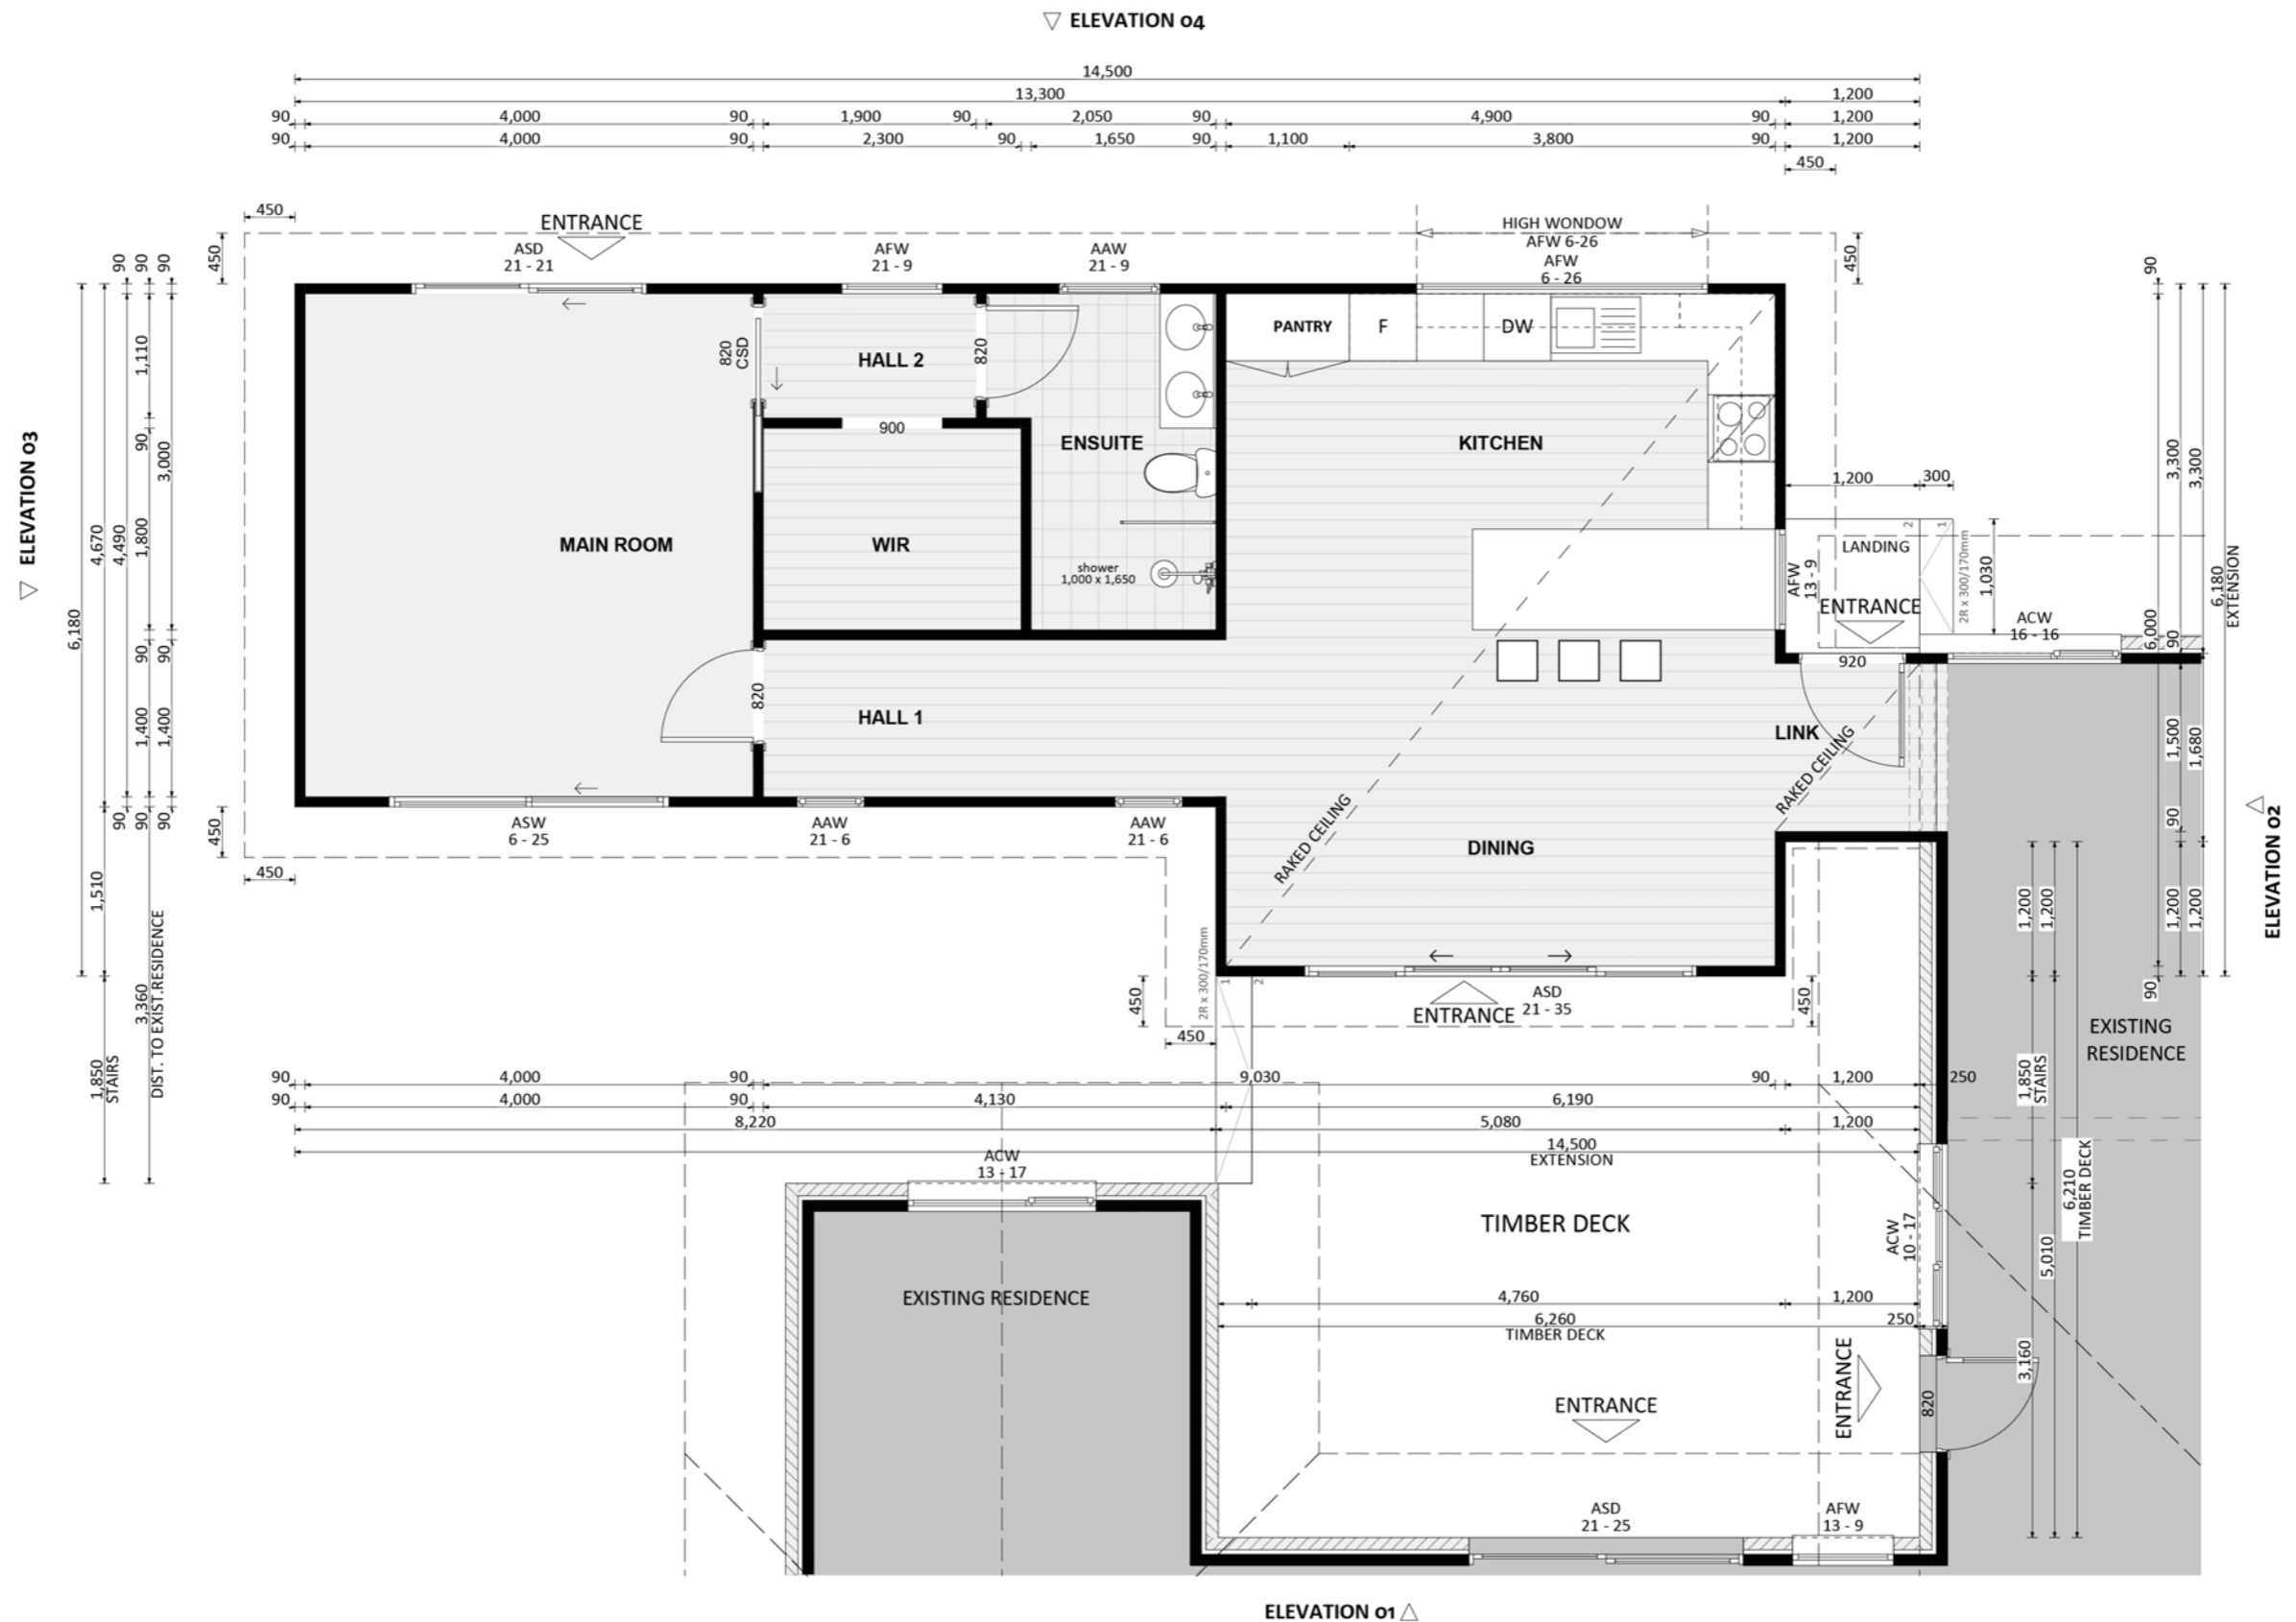

1160

ACT Building Lic: 2012767

FIXED
PRICE
EXTENSIONS

Axon Cladding
Colour: Dune

Roof Covering
Colour: Woodland Grey

Fascia and Gutters
Colour: Woodland Grey

Selflok Eco Groove
Colour: Woodland Grey

Aluminium Window and Door Frames
Colour: Dover White

An elevation is the height of the structure from ground level to the height of the roof.

ELEVATION 01

ELEVATION 02

An elevation is the height of the structure from ground level to the height of the roof.