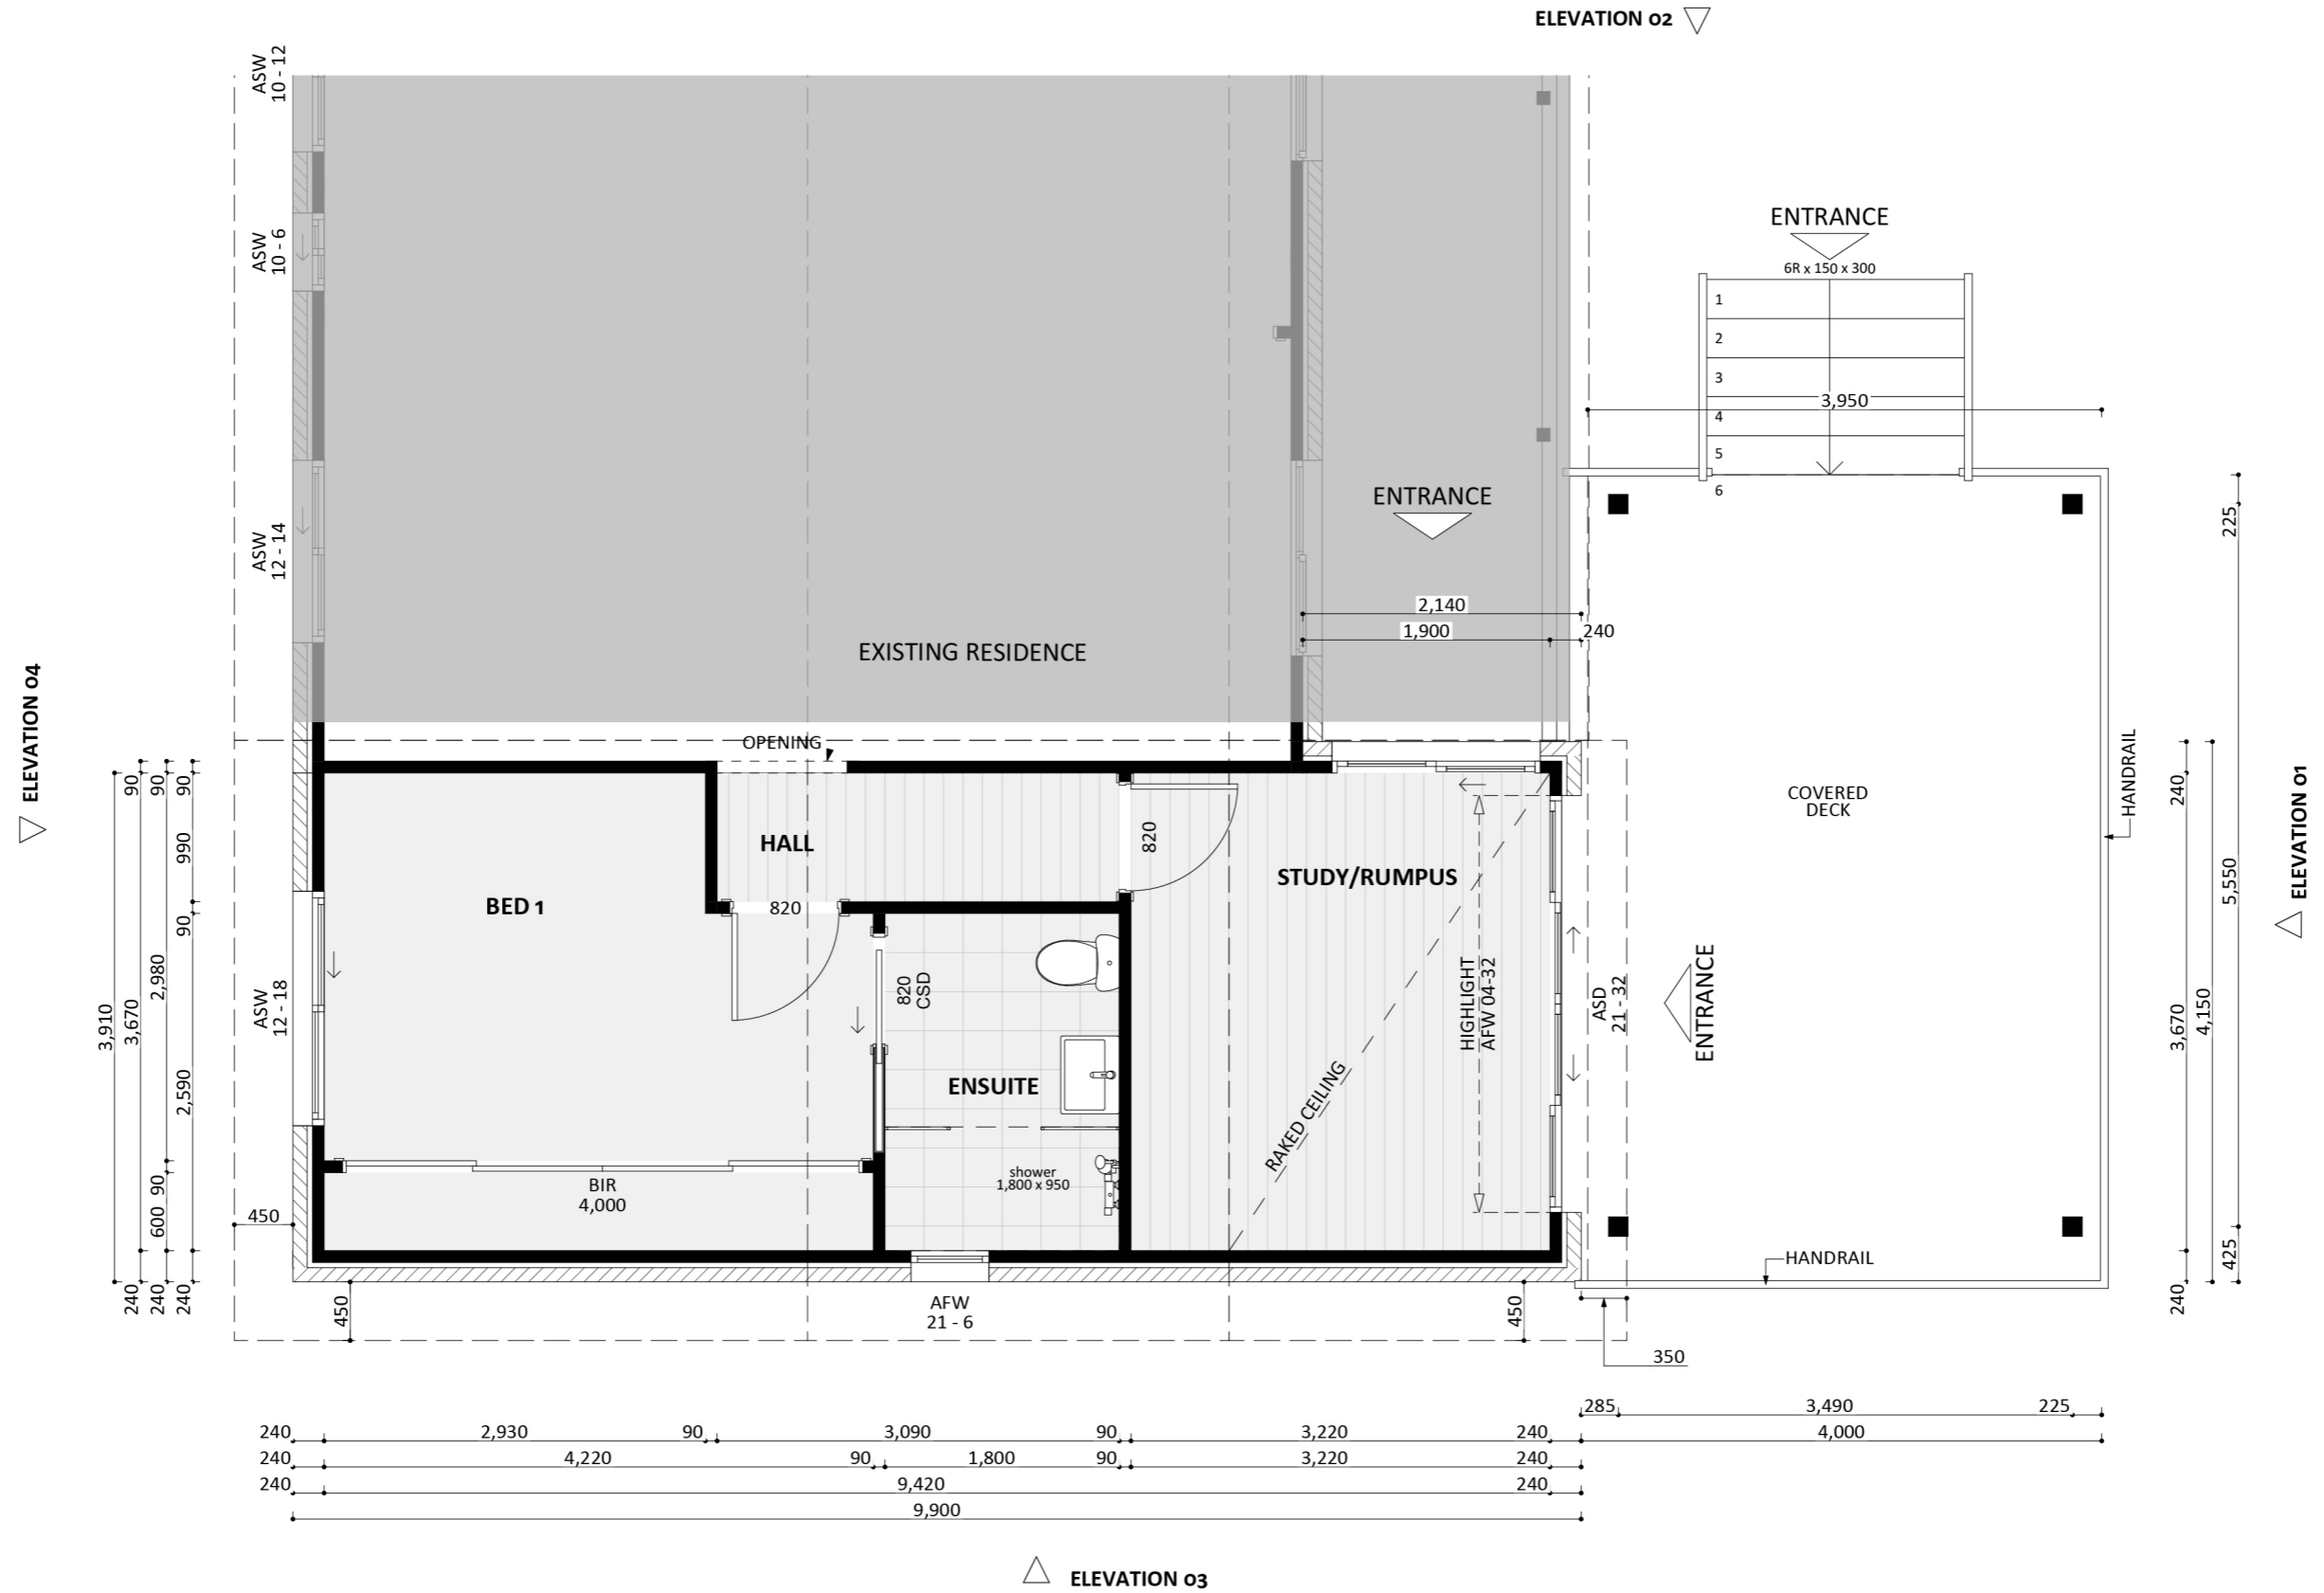

1159

ACT Building Lic: 2012767

FIXED
PRICE
EXTENSIONS

Roof Singles
Colour: Match Existing

Colorbond Gutters
Colour: Match Existing

Aluminium Roofing
Colour: Surfmist

Brick
Colour: Match Existing

Aluminium Windows and Doors
Colour: Monument

Timber Deck
Colour: Sahara Brush

An elevation is the height of the structure from ground level to the height of the roof.

ELEVATION 01

ELEVATION 02

An elevation is the height of the structure from ground level to the height of the roof.