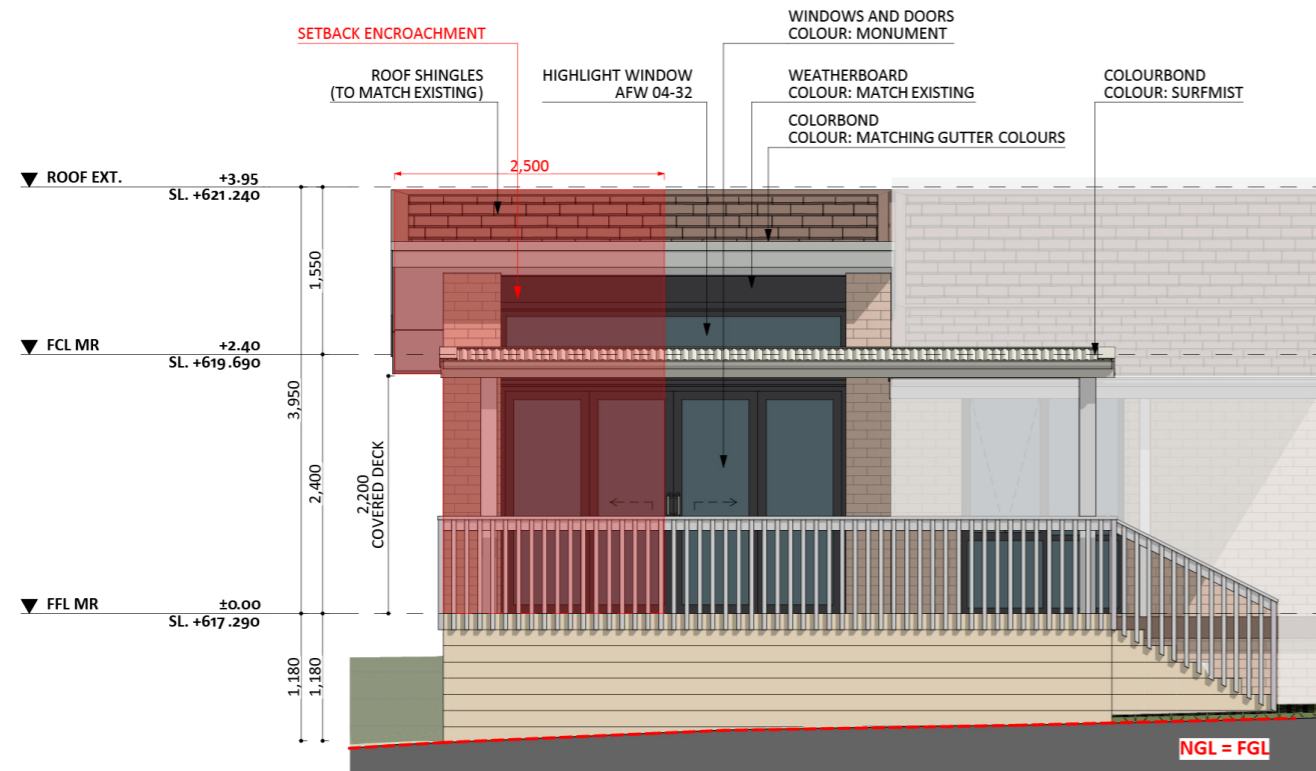

1159

ACT Building Lic: 2012767

FIXED
PRICE
EXTENSIONS

Roof Singles
Colour: Match Existing

Colorbond Gutters
Colour: Match Existing

Aluminium Roofing
Colour: Surfmist

Brick
Colour: Match Existing

Aluminium Windows and Doors
Colour: Monument

Timber Deck
Colour: Sahara Brush

An elevation is the height of the structure from ground level to the height of the roof.

ELEVATION 01

ELEVATION 02

An elevation is the height of the structure from ground level to the height of the roof.