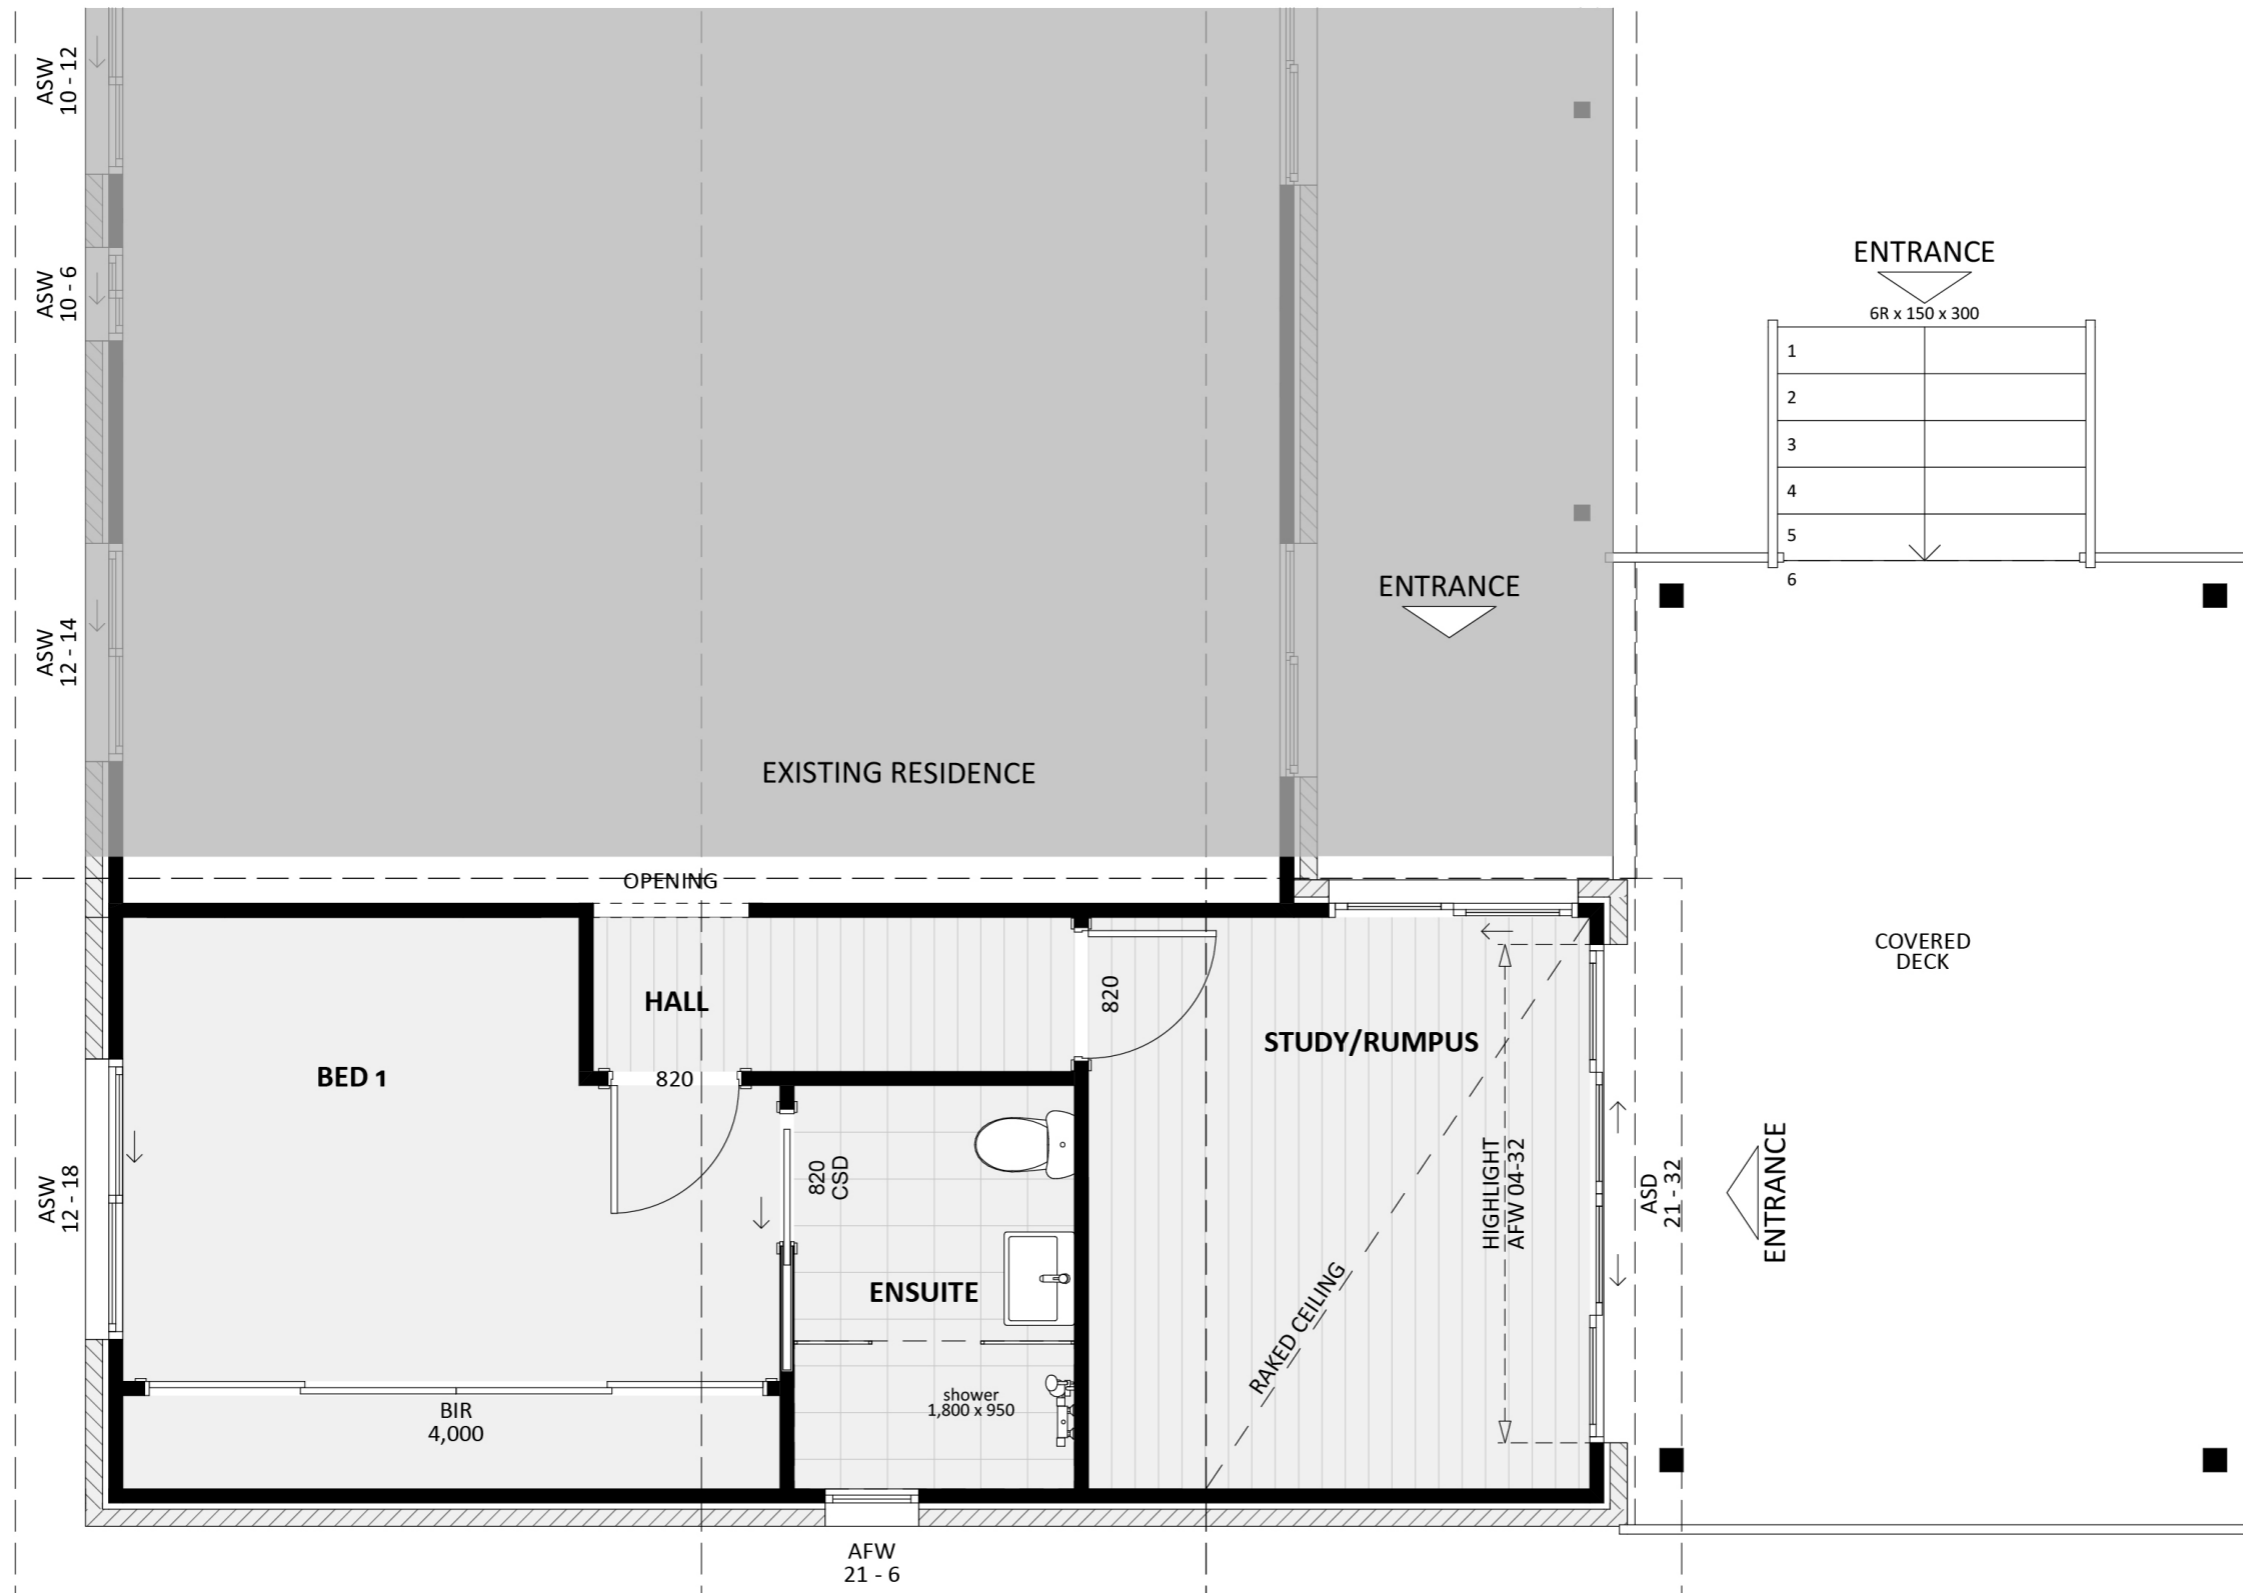

1159

ACT Building Lic: 2012767

FIXED
PRICE
EXTENSIONS

Roof Singles
Colour: Match Existing

Colorbond Gutters
Colour: Match Existing

Aluminium Roofing
Colour: Surfmist

Brick
Colour: Match Existing

Aluminium Windows and Doors
Colour: Monument

Timber Deck
Colour: Sahara Brush

An elevation is the height of the structure from ground level to the height of the roof.

ELEVATION 01

ELEVATION 02

An elevation is the height of the structure from ground level to the height of the roof.