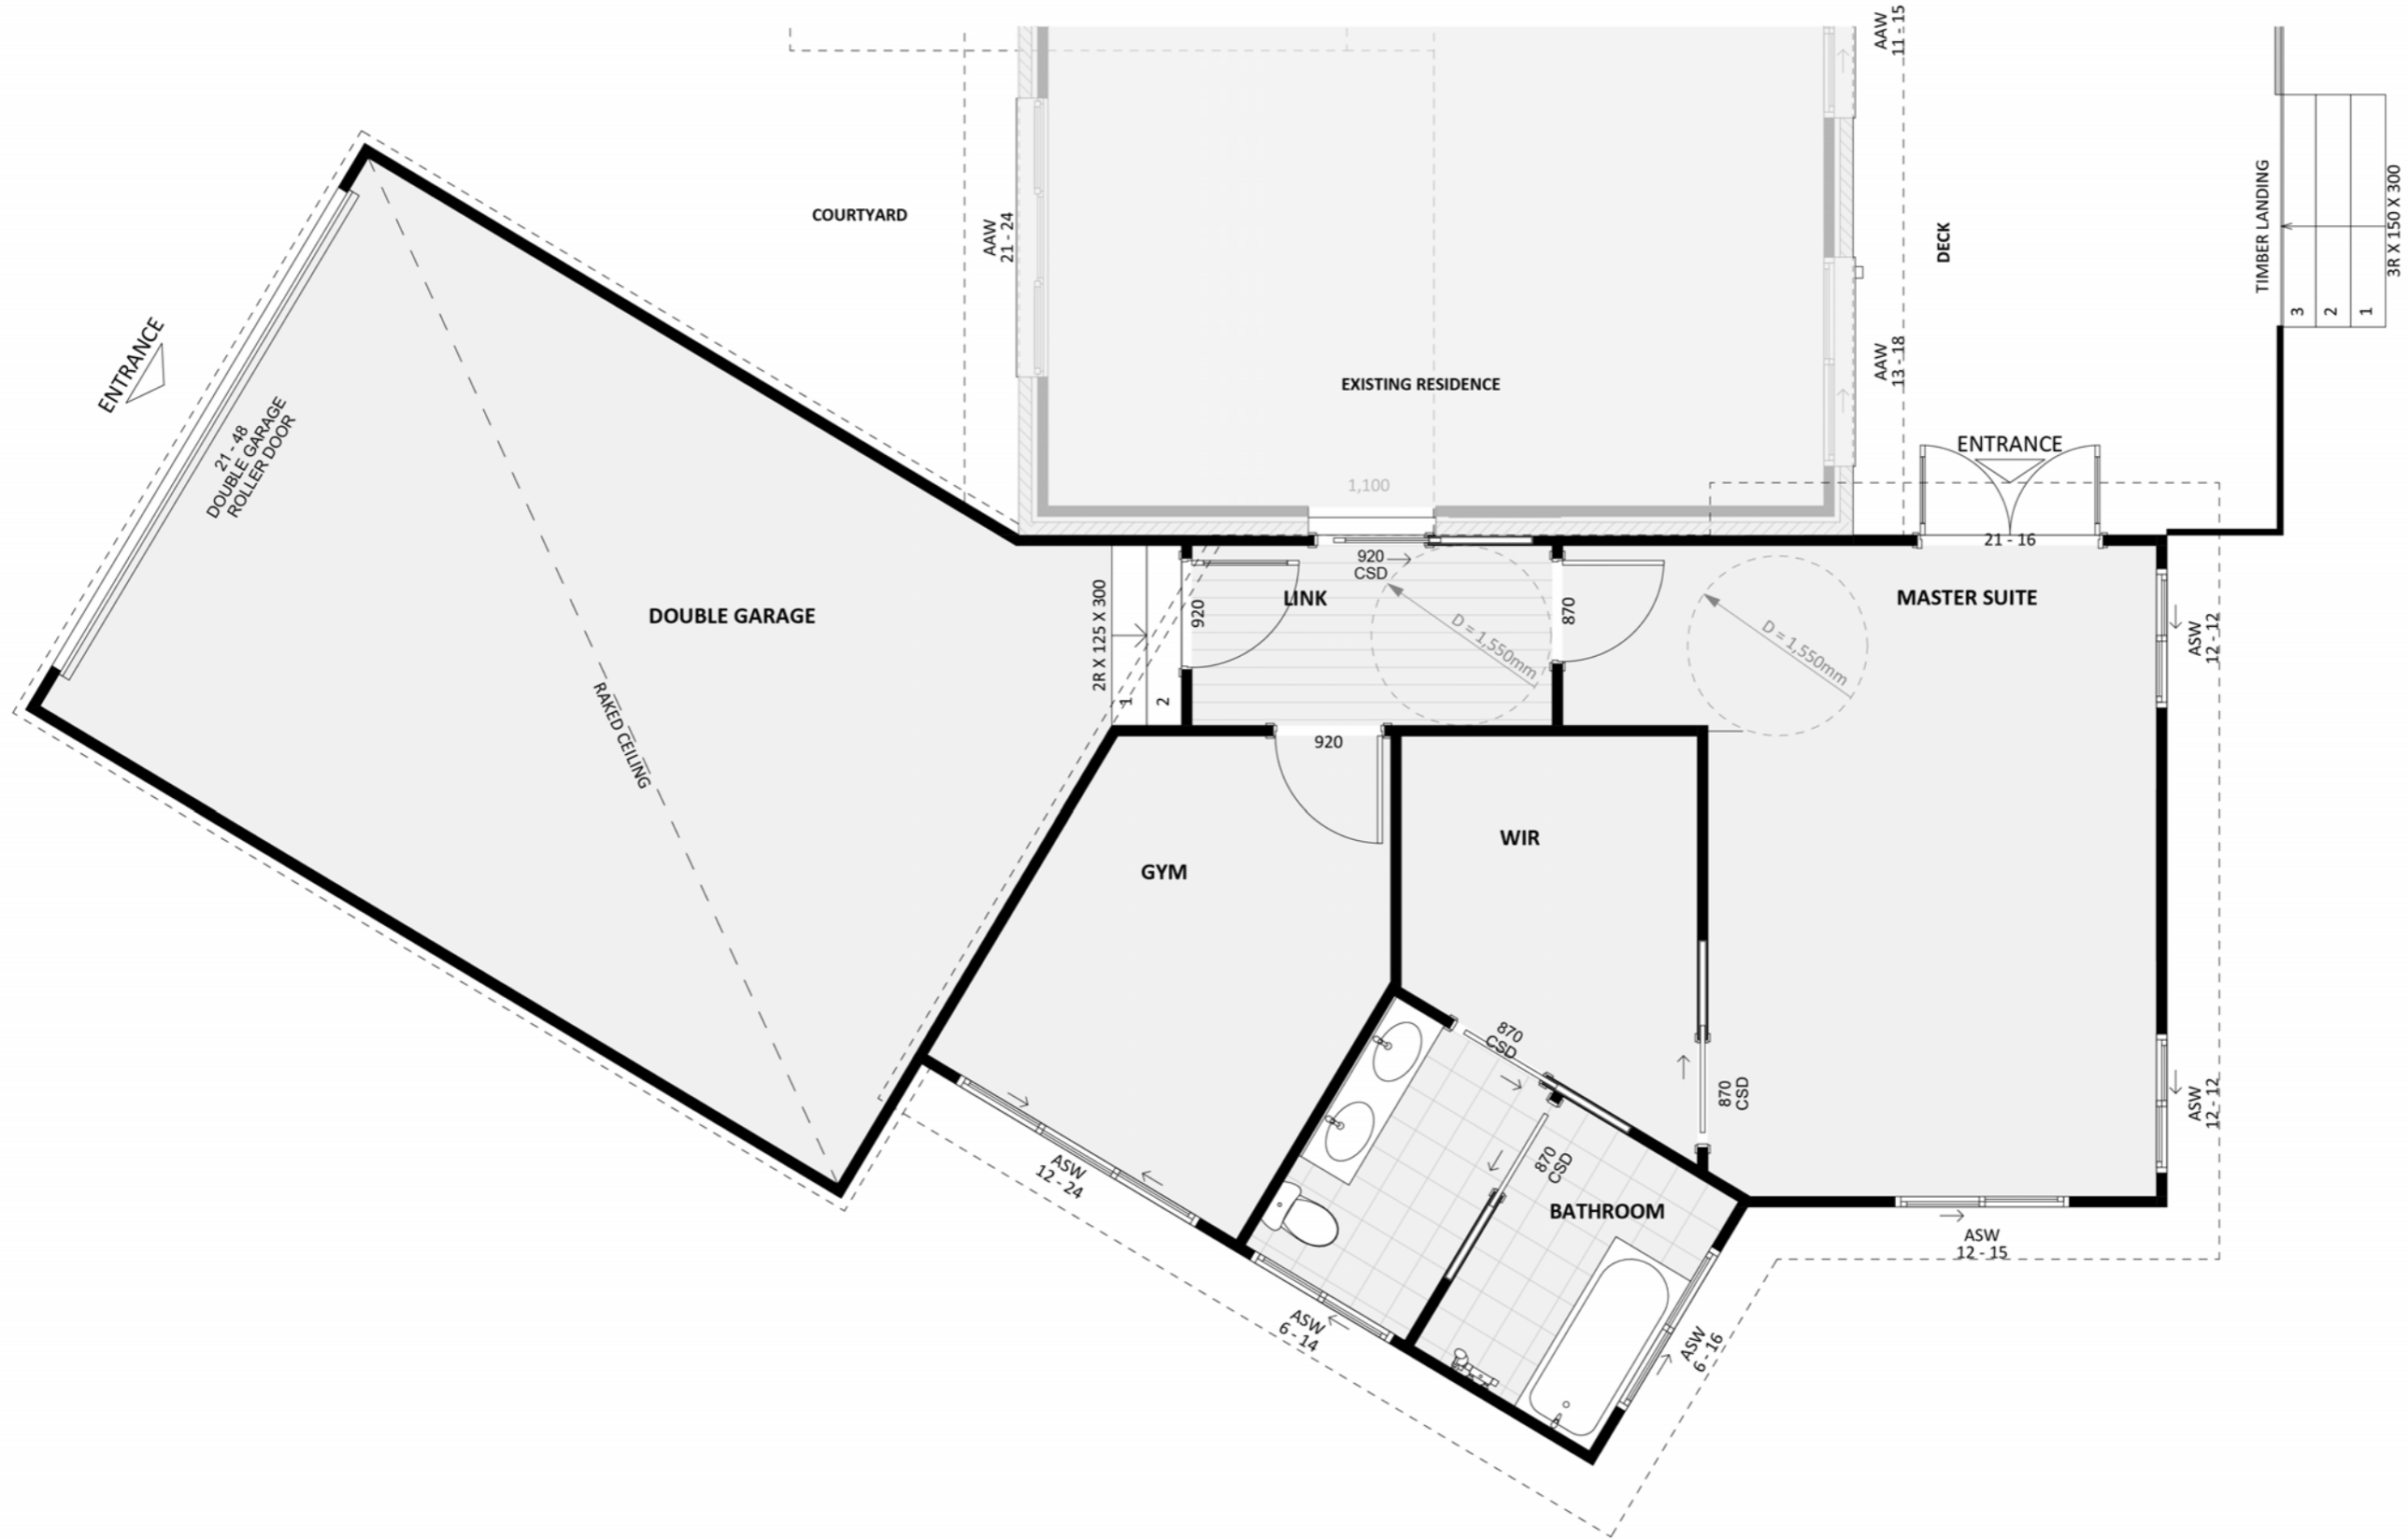

1158

ACT Building Lic: 2012767

**FIXED**  
**PRICE**  
**EXTENSIONS**

Horizontal Cladding  
Colour: Monument

Weathertex Weathergroove Smooth  
Colour: Surfmist

Colorbond Roof  
Colour: Monument

Aluminium Window and Door Frames  
Colour: Monument

Bricks  
Colour: Match Existing

An elevation is the height of the structure from ground level to the height of the roof.

**SOUTH-WEST ELEVATION**

**SOUTH-EAST ELEVATION**

**NORTH-WEST ELEVATION**

An elevation is the height of the structure from ground level to the height of the roof.