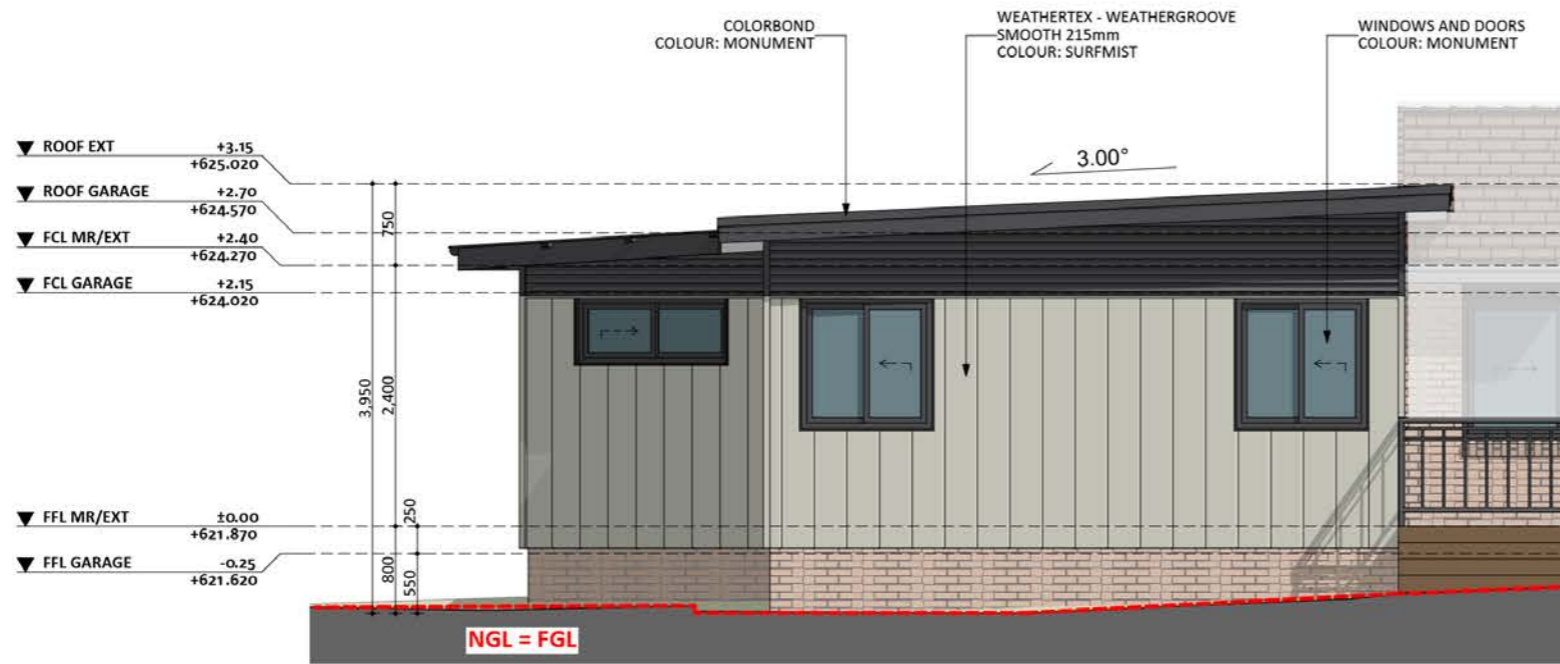

1158

ACT Building Lic: 2012767

**FIXED**  
**PRICE**  
**EXTENSIONS**

Horizontal Cladding  
Colour: Monument

Weathertex Weathergroove Smooth  
Colour: Surfmist

Colorbond Roof  
Colour: Monument

Aluminium Window and Door Frames  
Colour: Monument

Bricks  
Colour: Match Existing

An elevation is the height of the structure from ground level to the height of the roof.

**SOUTH-WEST ELEVATION**

**SOUTH-EAST ELEVATION**

**NORTH-WEST ELEVATION**

An elevation is the height of the structure from ground level to the height of the roof.