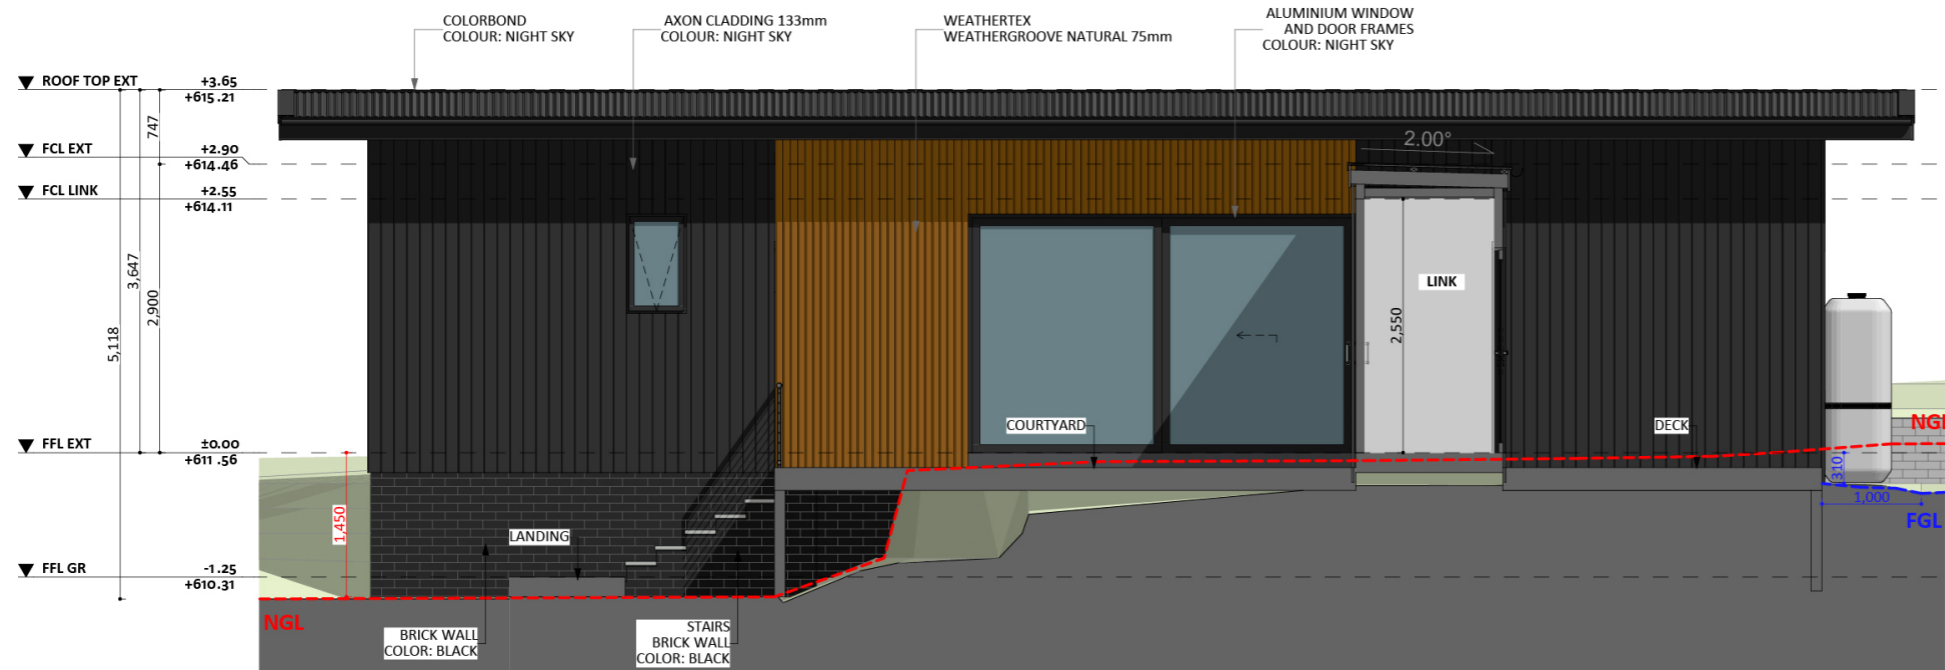

1155

ACT Building Lic: 2012767

FIXED
PRICE
EXTENSIONS

Weathertex Weathergroove
Colour: Natural

Colorbond Roof
Colour: Night Sky

Aluminium Window and Door Frames
Colour: Night Sky

Axon Cladding
Colour: Night Sky

An elevation is the height of the structure from ground level to the height of the roof.

ELEVATION 01

ELEVATION 02

An elevation is the height of the structure from ground level to the height of the roof.