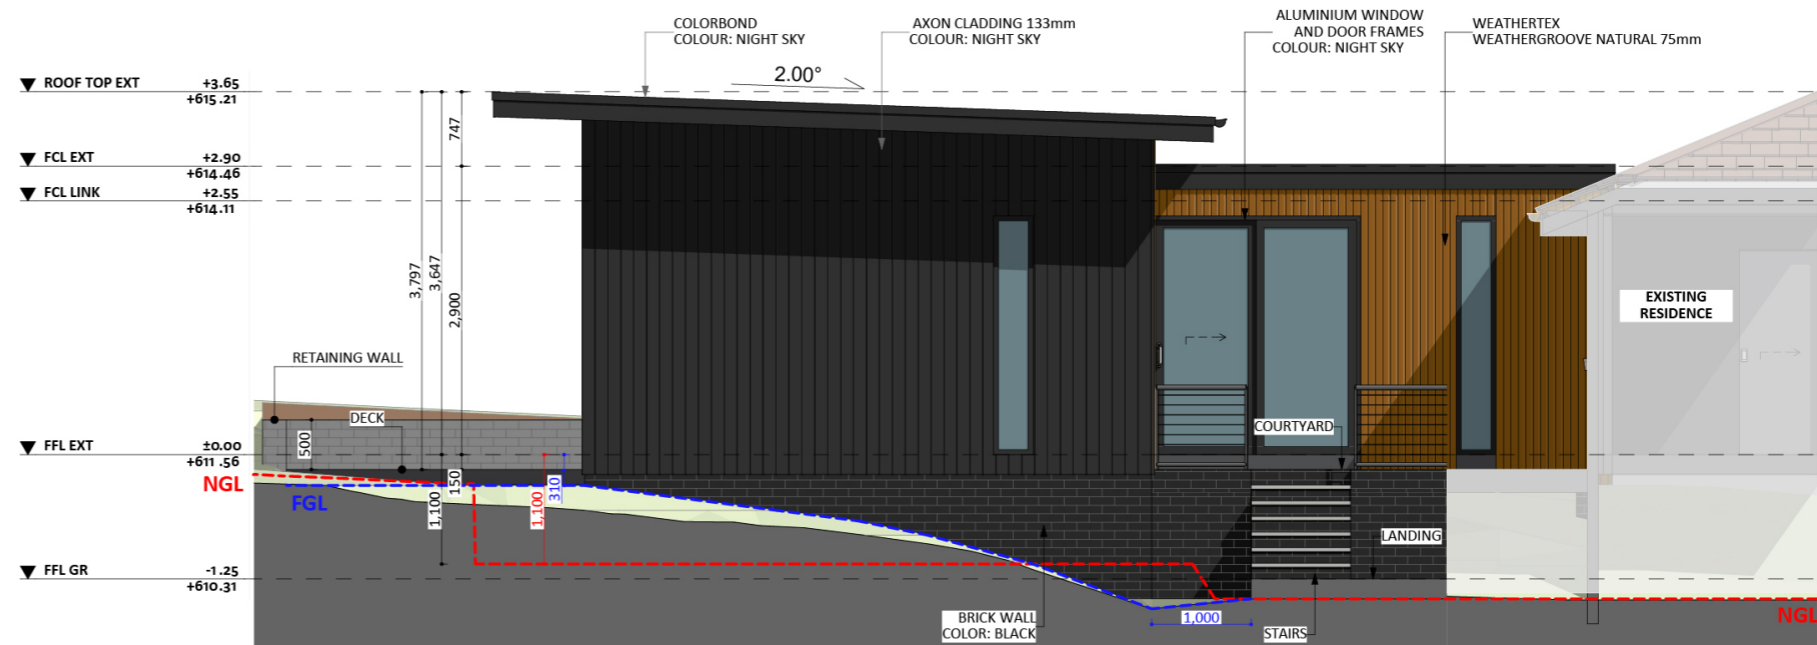

1155

ACT Building Lic: 2012767

FIXED
PRICE
EXTENSIONS

Weathertex Weathergroove
Colour: Natural

Colorbond Roof
Colour: Night Sky

Aluminium Window and Door Frames
Colour: Night Sky

Axon Cladding
Colour: Night Sky

An elevation is the height of the structure from ground level to the height of the roof.

ELEVATION 01

ELEVATION 02

An elevation is the height of the structure from ground level to the height of the roof.