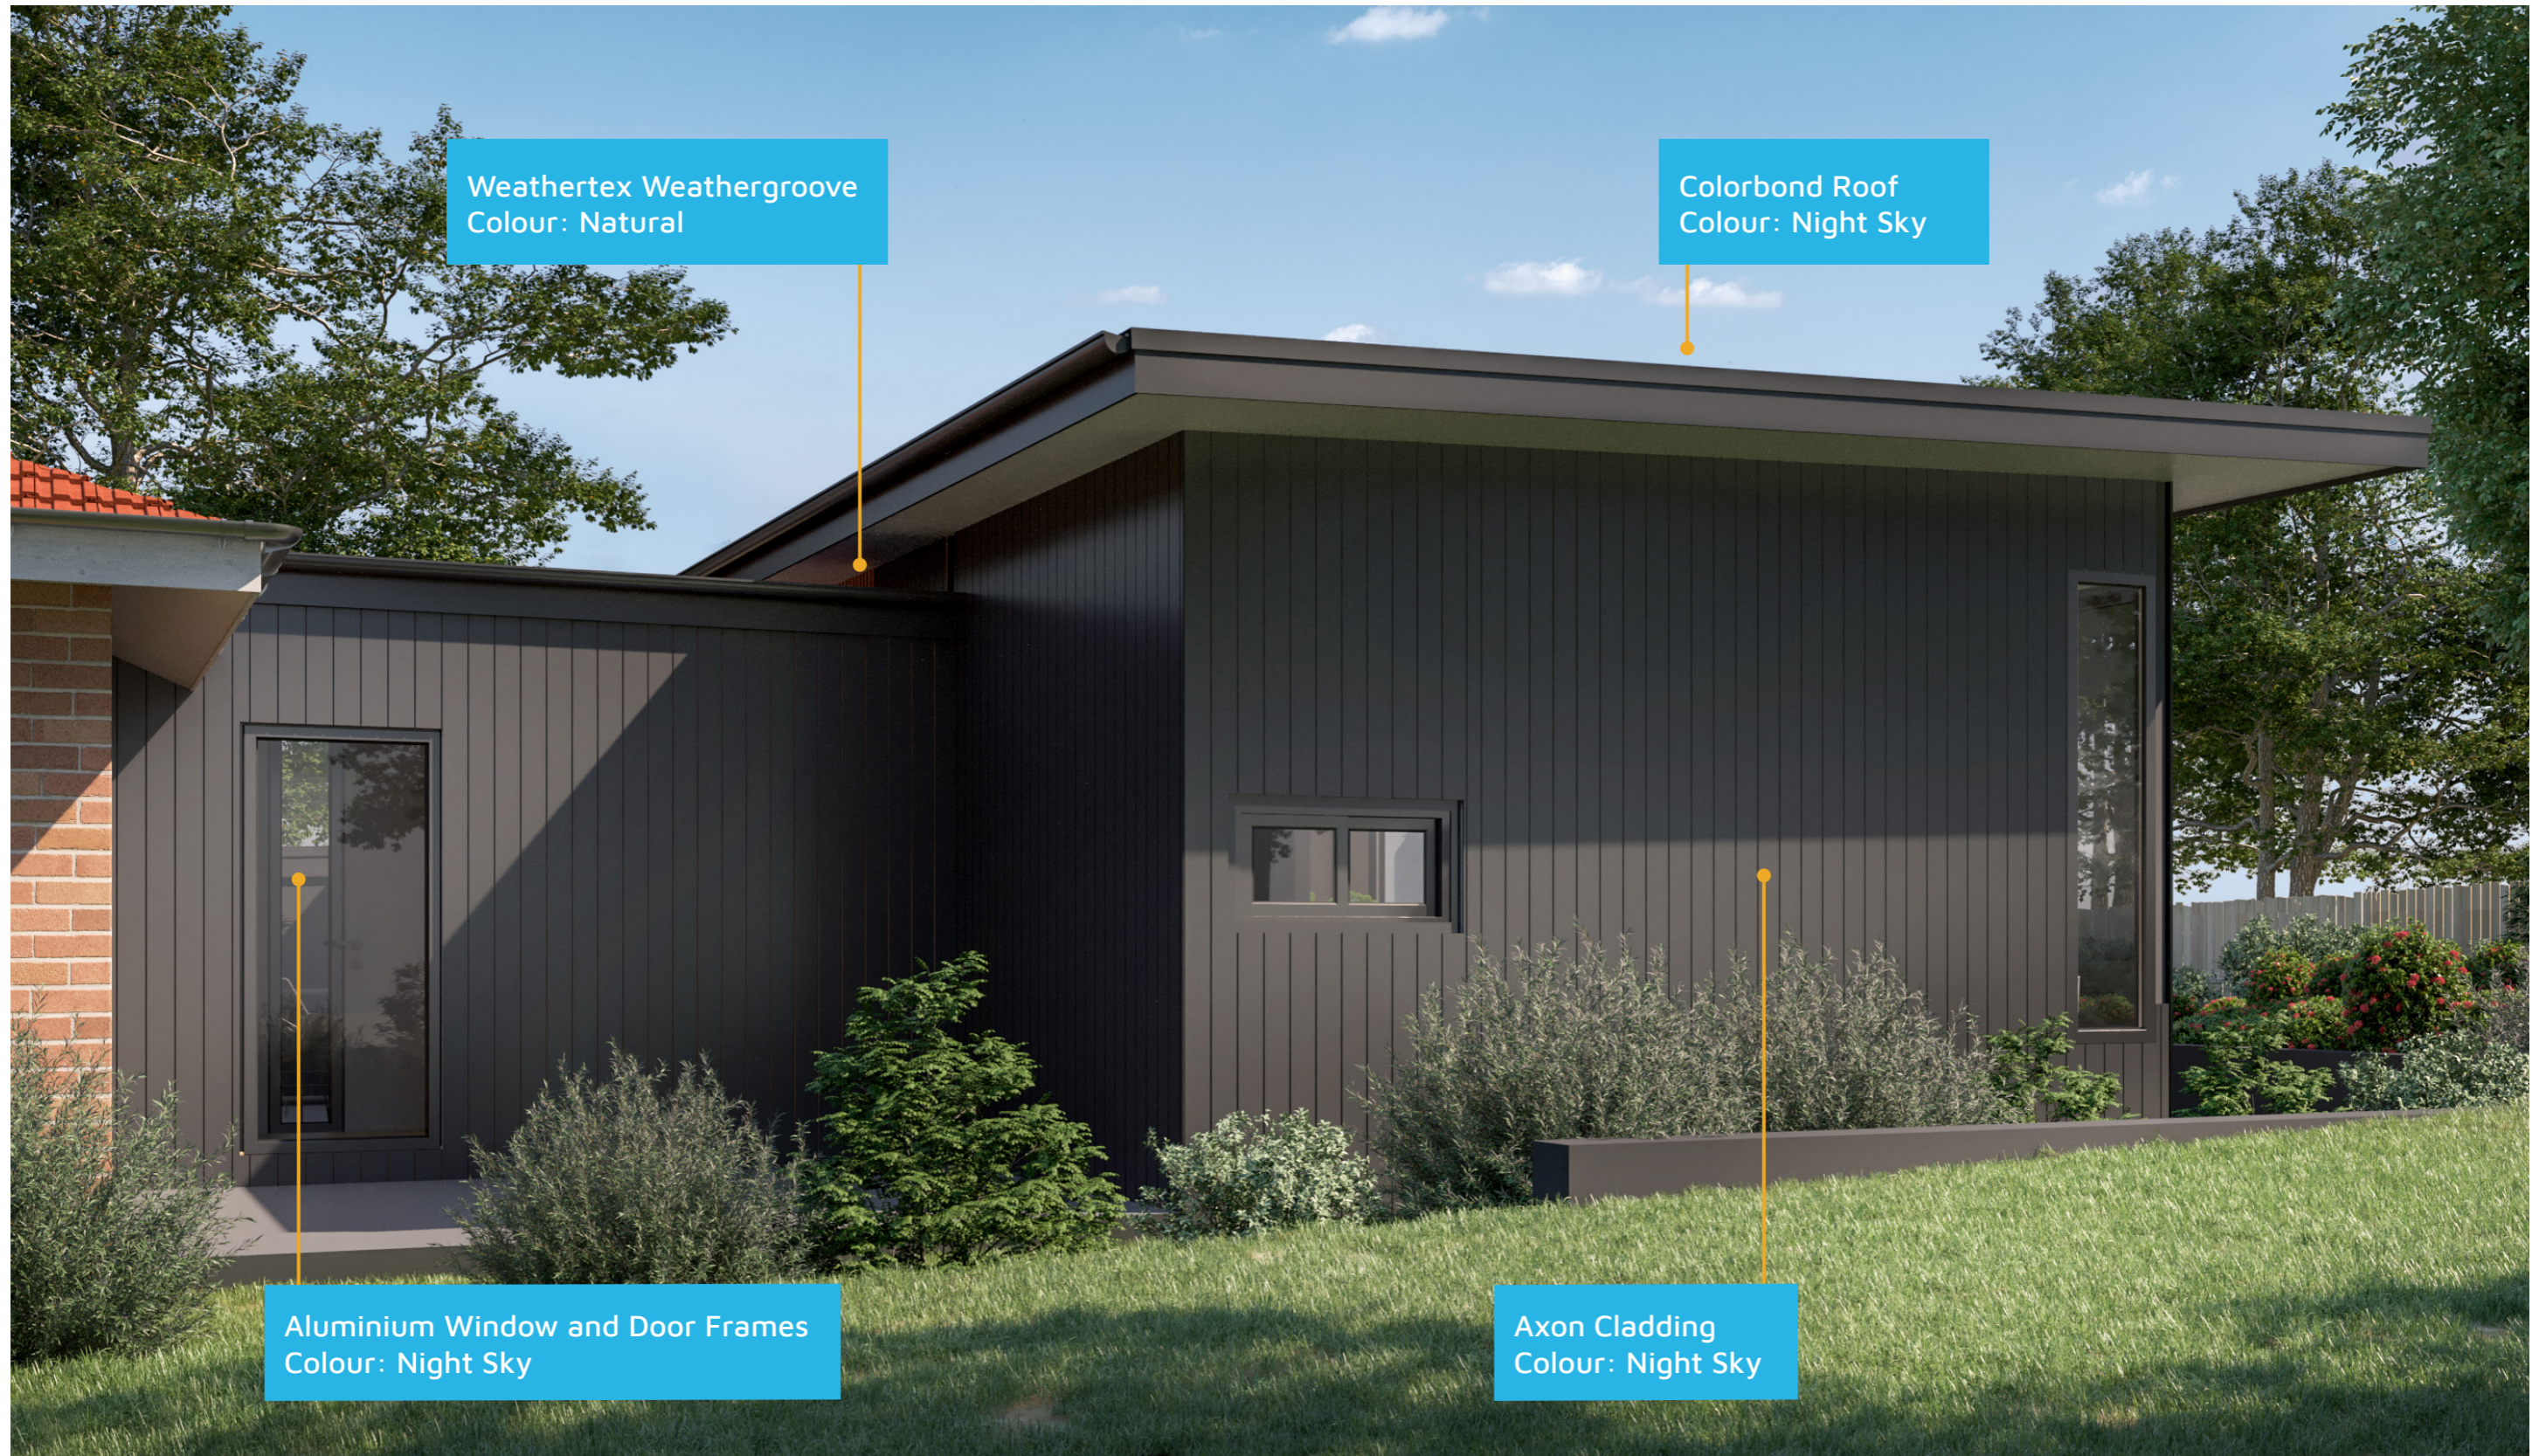

1155

ACT Building Lic: 2012767

FIXED
PRICE
EXTENSIONS

Weathertex Weathergroove
Colour: Natural

Colorbond Roof
Colour: Night Sky

Aluminium Window and Door Frames
Colour: Night Sky

Axon Cladding
Colour: Night Sky

An elevation is the height of the structure from ground level to the height of the roof.

ELEVATION 01

ELEVATION 02

An elevation is the height of the structure from ground level to the height of the roof.