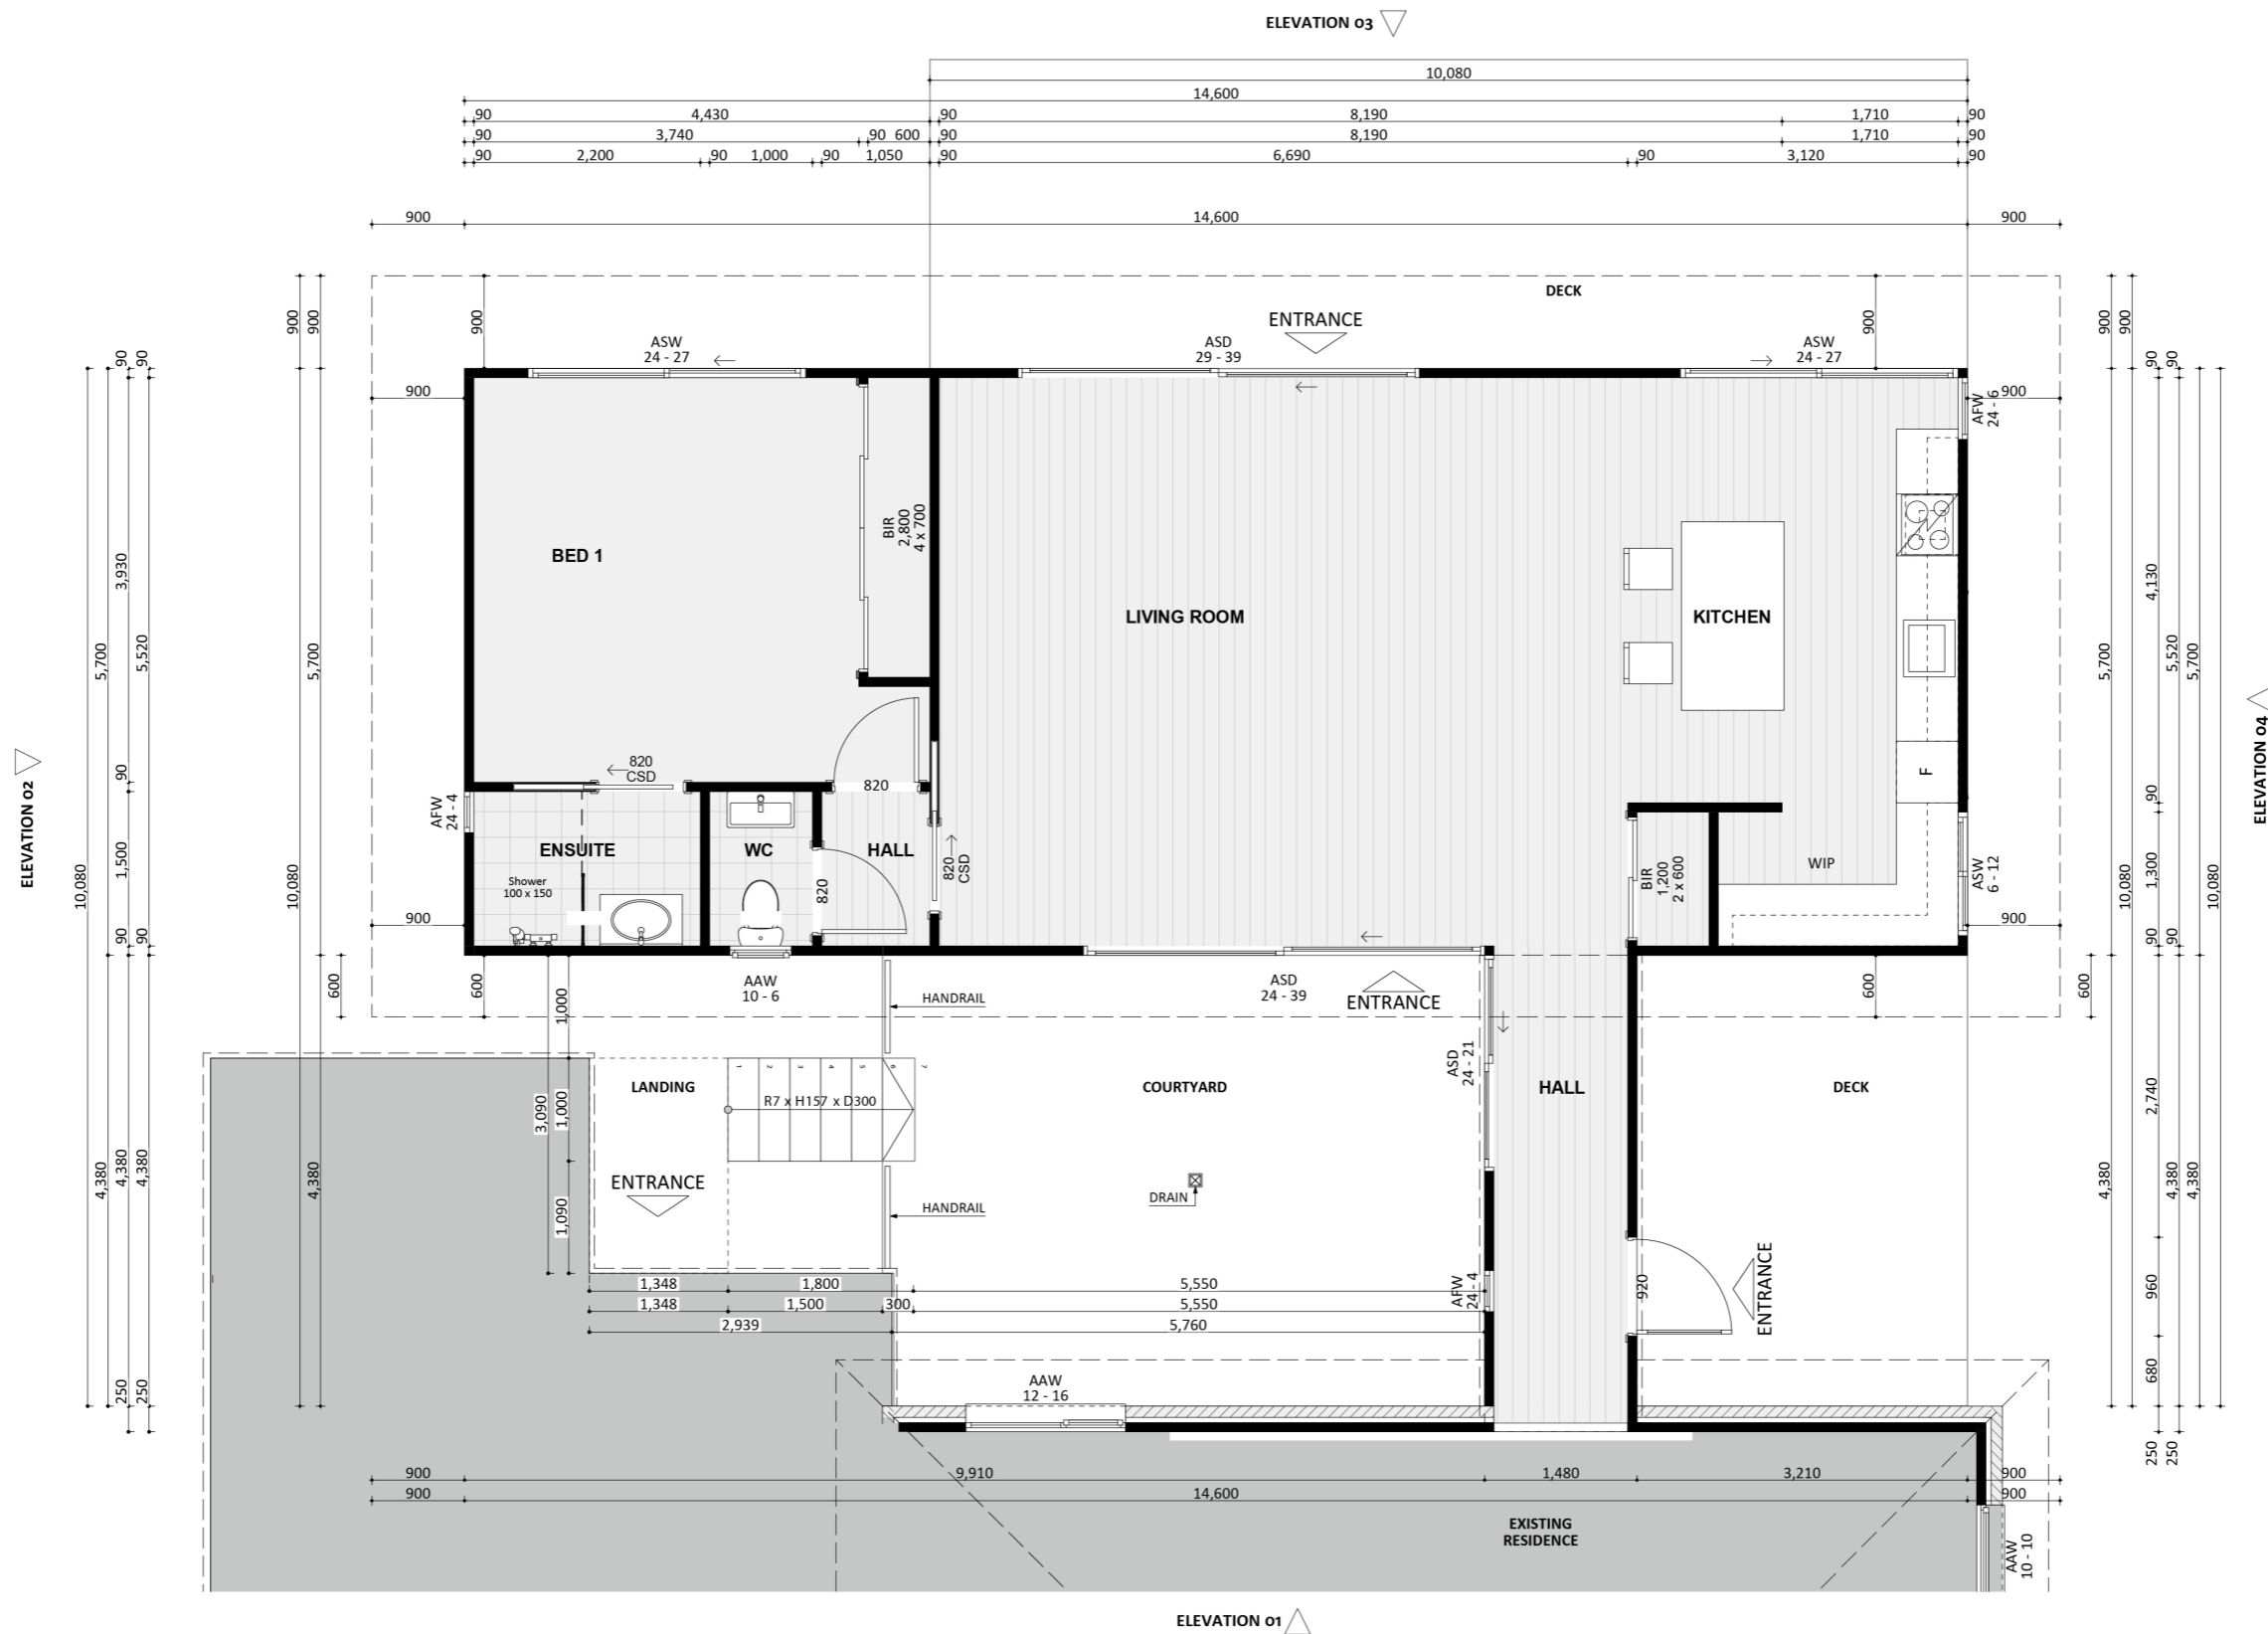

1155

ACT Building Lic: 2012767

FIXED
PRICE
EXTENSIONS

Weathertex Weathergroove
Colour: Natural

Colorbond Roof
Colour: Night Sky

Aluminium Window and Door Frames
Colour: Night Sky

Axon Cladding
Colour: Night Sky

An elevation is the height of the structure from ground level to the height of the roof.

ELEVATION 01

ELEVATION 02

An elevation is the height of the structure from ground level to the height of the roof.