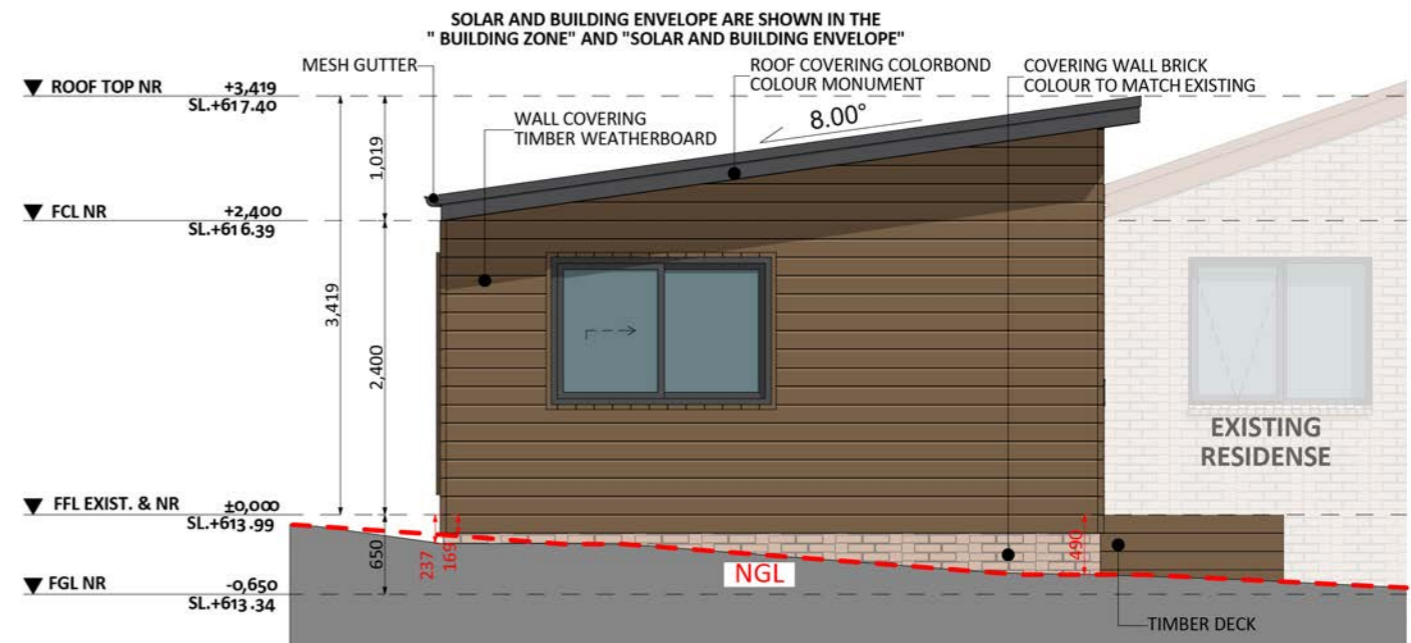

1553

ACT Building Lic: 2012767

FIXED
PRICE
EXTENSIONS

Weatherboard
Colour: Timber

Colorbond Roof Covering
Colour: Monument

Brick
Colour: Match Existing

Aluminium Windows and Doors
Colour: Monument

An elevation is the height of the structure from ground level to the height of the roof.

ELEVATION 01

ELEVATION 02

An elevation is the height of the structure from ground level to the height of the roof.

 **FIXED
PRICE
EXTENSIONS**

fixedpriceextensions.com.au
canberragrannyflatbuilders.com.au