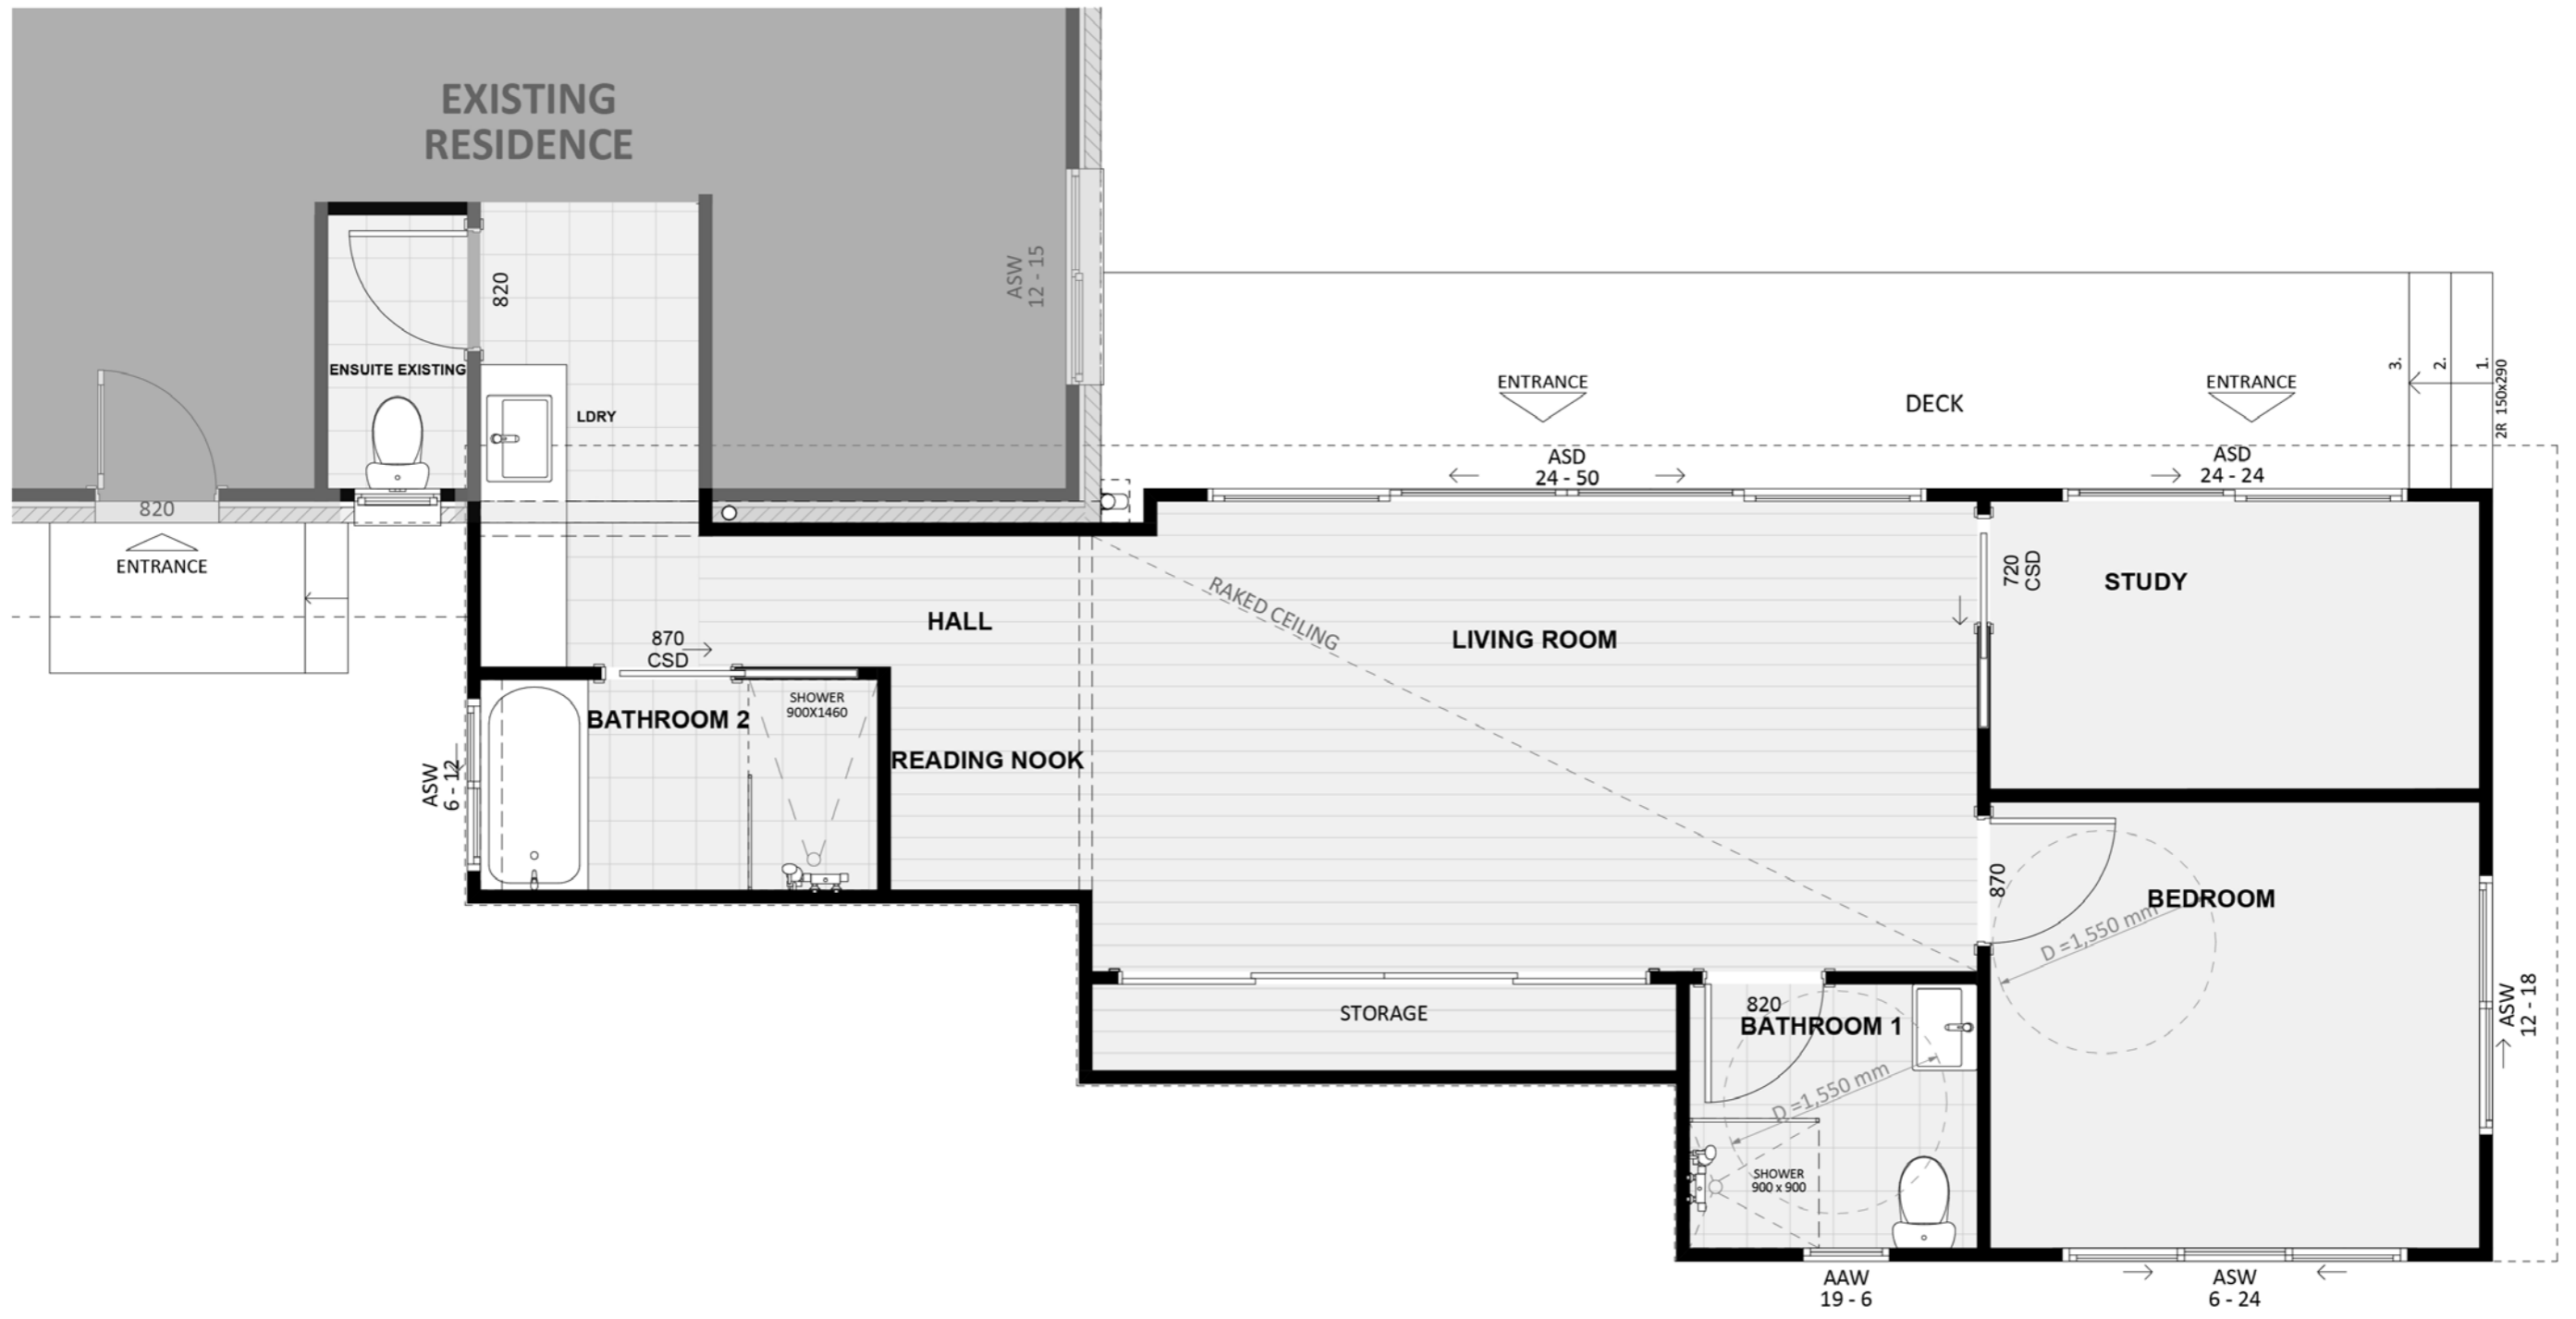

1553

ACT Building Lic: 2012767

FIXED
PRICE
EXTENSIONS

Weatherboard
Colour: Timber

Colorbond Roof Covering
Colour: Monument

Brick
Colour: Match Existing

Aluminium Windows and Doors
Colour: Monument

An elevation is the height of the structure from ground level to the height of the roof.

ELEVATION 01

ELEVATION 02

An elevation is the height of the structure from ground level to the height of the roof.

 **FIXED
PRICE
EXTENSIONS**

fixedpriceextensions.com.au
canberragrannyflatbuilders.com.au