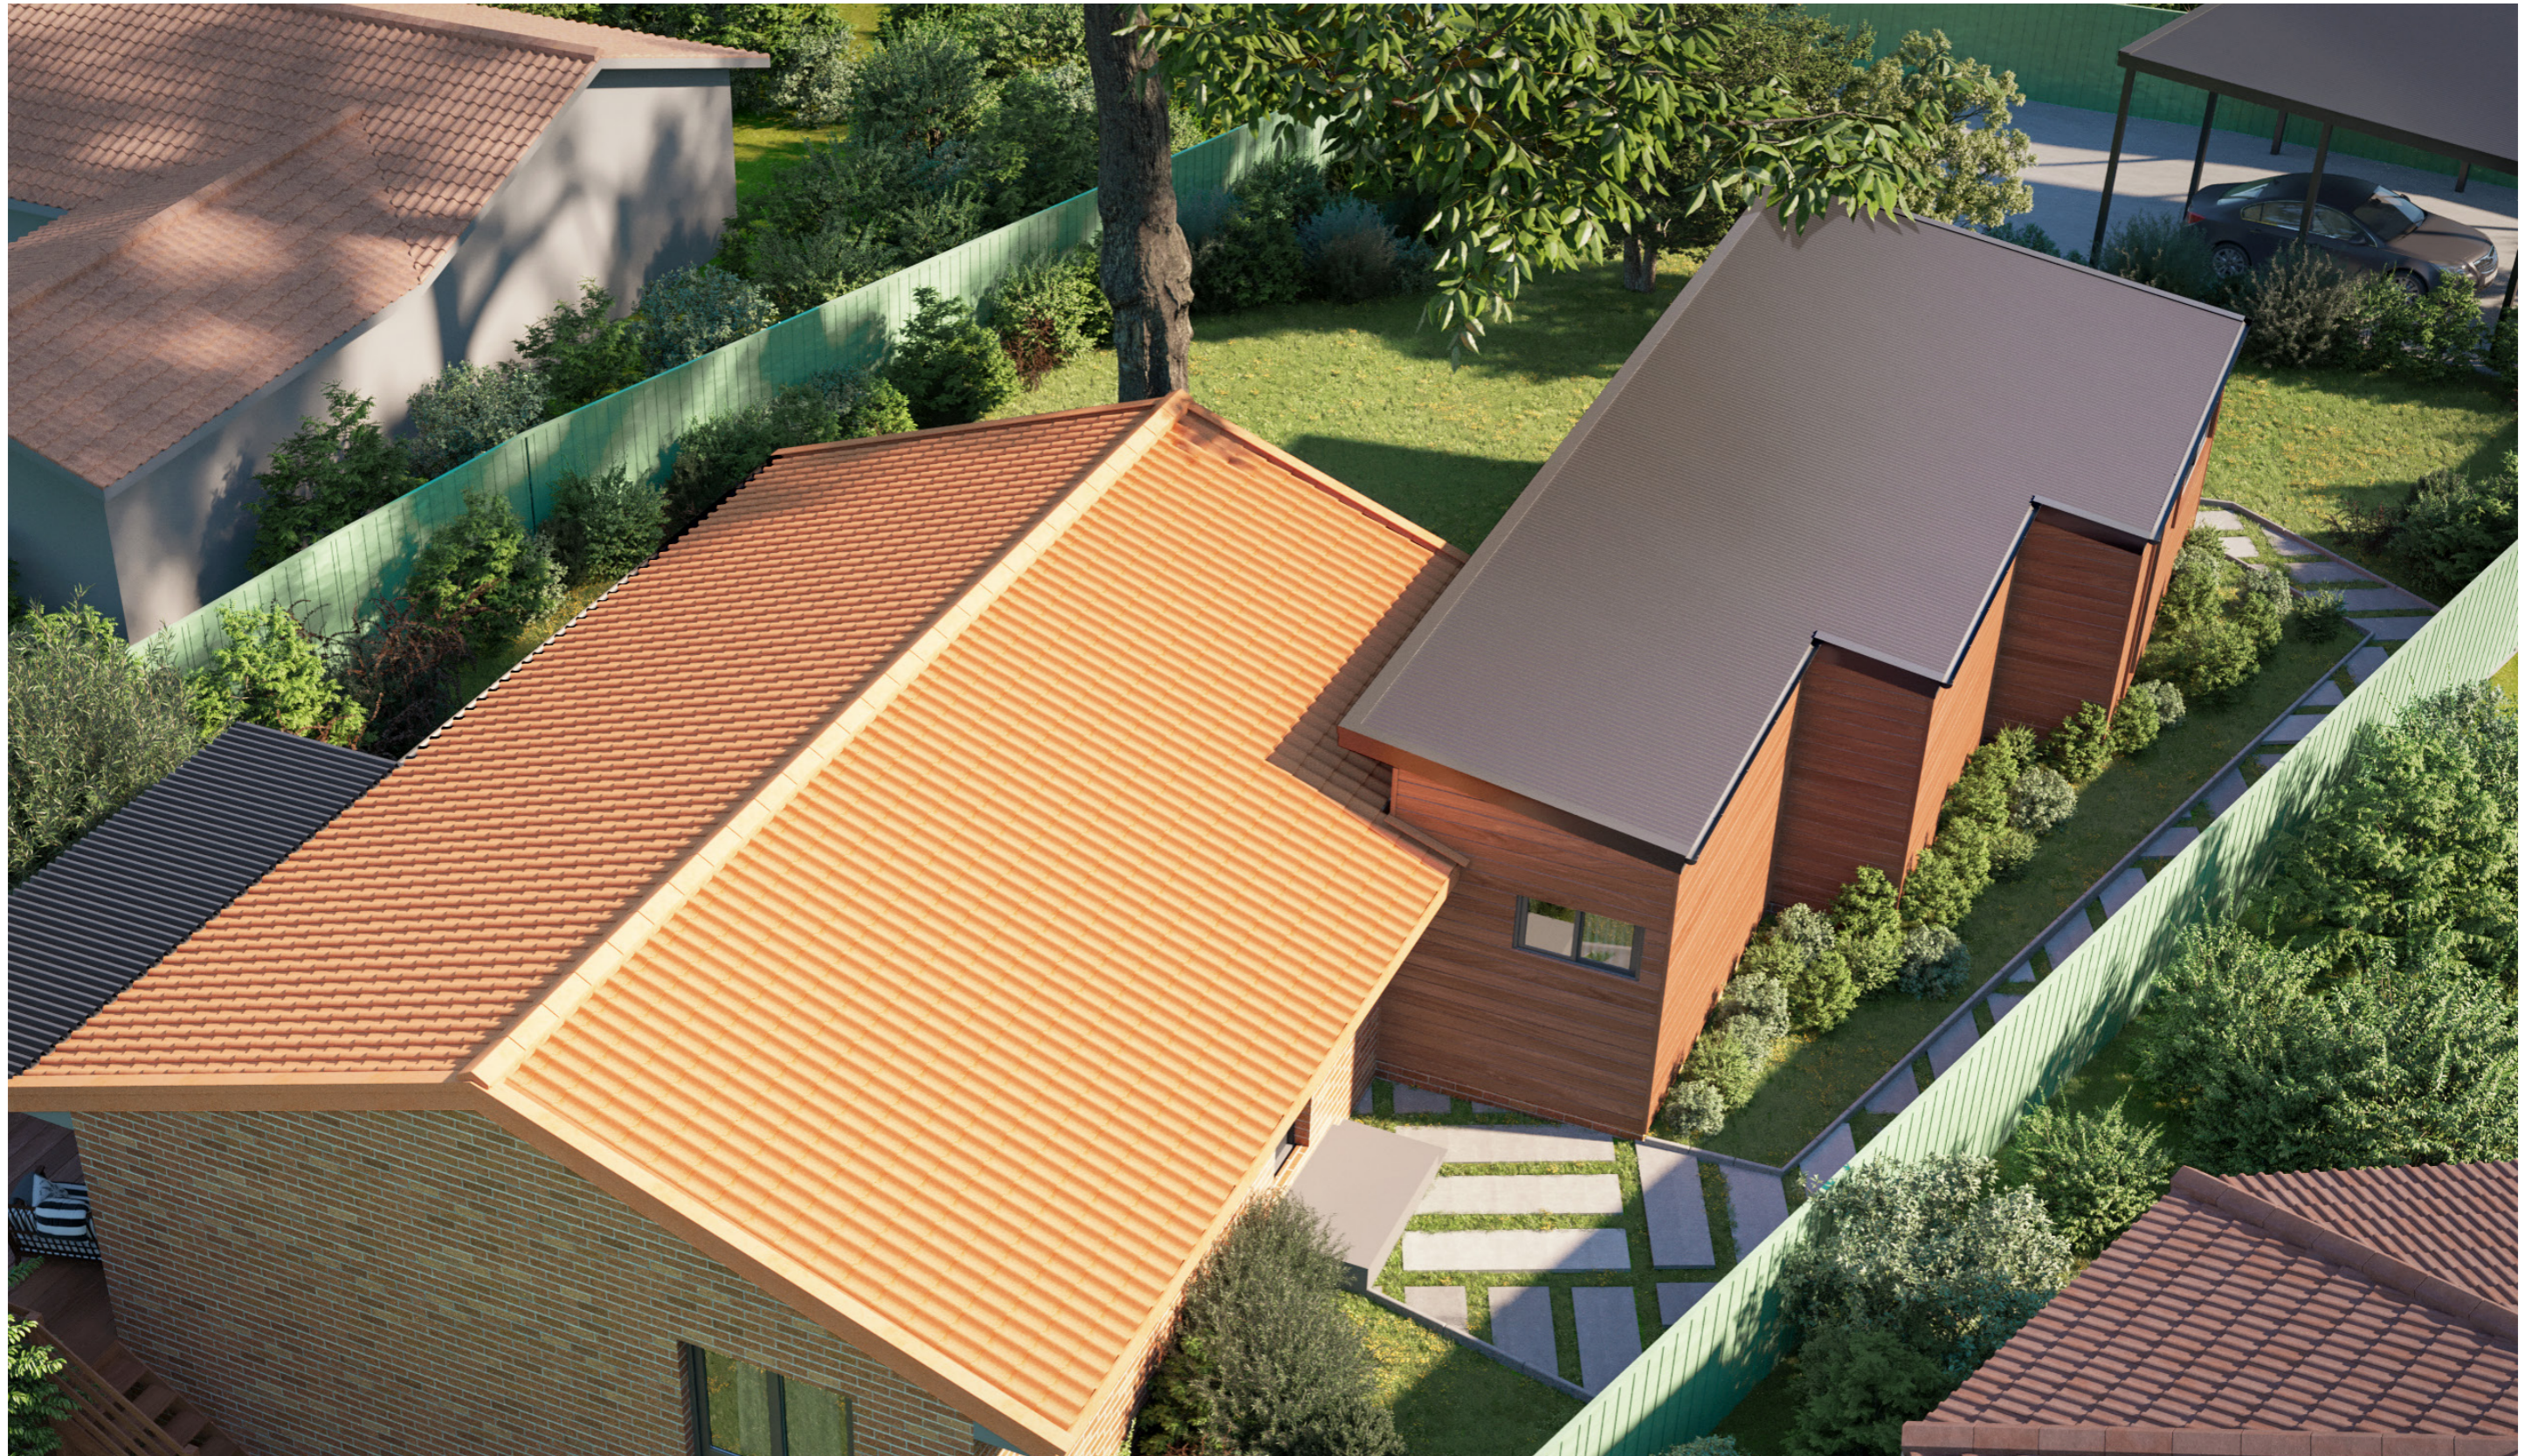

1553

ACT Building Lic: 2012767

FIXED
PRICE
EXTENSIONS

Weatherboard
Colour: Timber

Colorbond Roof Covering
Colour: Monument

Brick
Colour: Match Existing

Aluminium Windows and Doors
Colour: Monument

An elevation is the height of the structure from ground level to the height of the roof.

ELEVATION 01

ELEVATION 02

An elevation is the height of the structure from ground level to the height of the roof.

 **FIXED
PRICE
EXTENSIONS**

fixedpriceextensions.com.au
canberragrannyflatbuilders.com.au