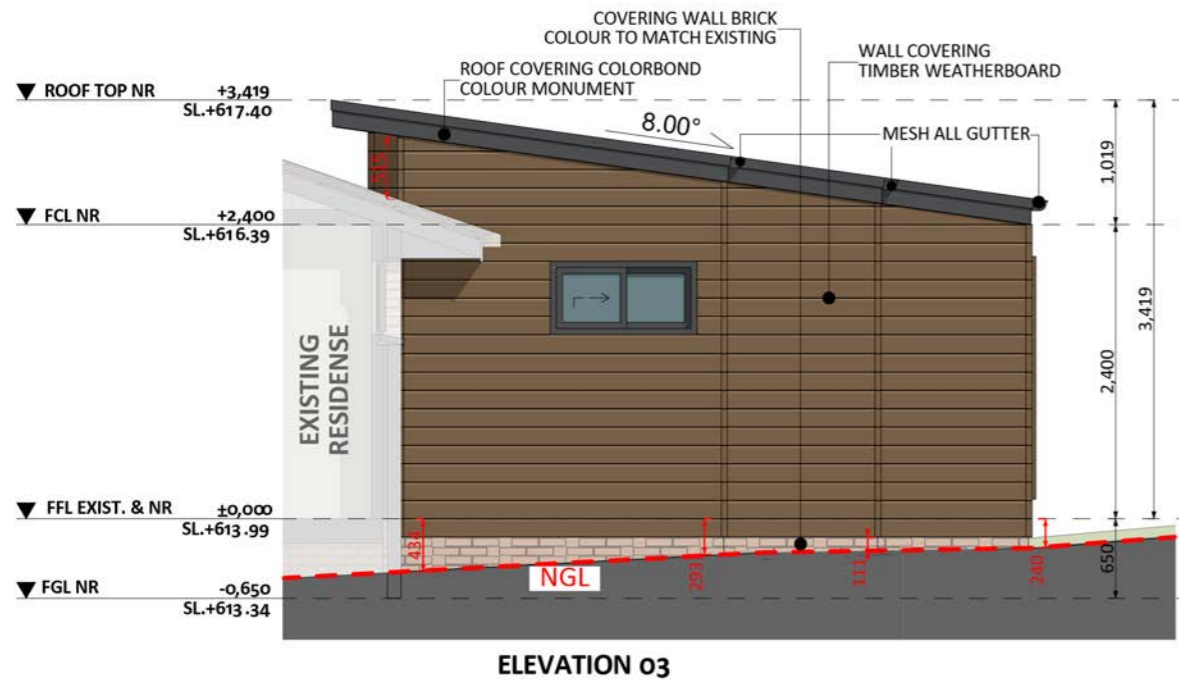

1553

ACT Building Lic: 2012767

FIXED
PRICE
EXTENSIONS

Weatherboard
Colour: Timber

Colorbond Roof Covering
Colour: Monument

Brick
Colour: Match Existing

Aluminium Windows and Doors
Colour: Monument

An elevation is the height of the structure from ground level to the height of the roof.

ELEVATION 01

ELEVATION 02

An elevation is the height of the structure from ground level to the height of the roof.

 **FIXED
PRICE
EXTENSIONS**

fixedpriceextensions.com.au
canberragrannyflatbuilders.com.au