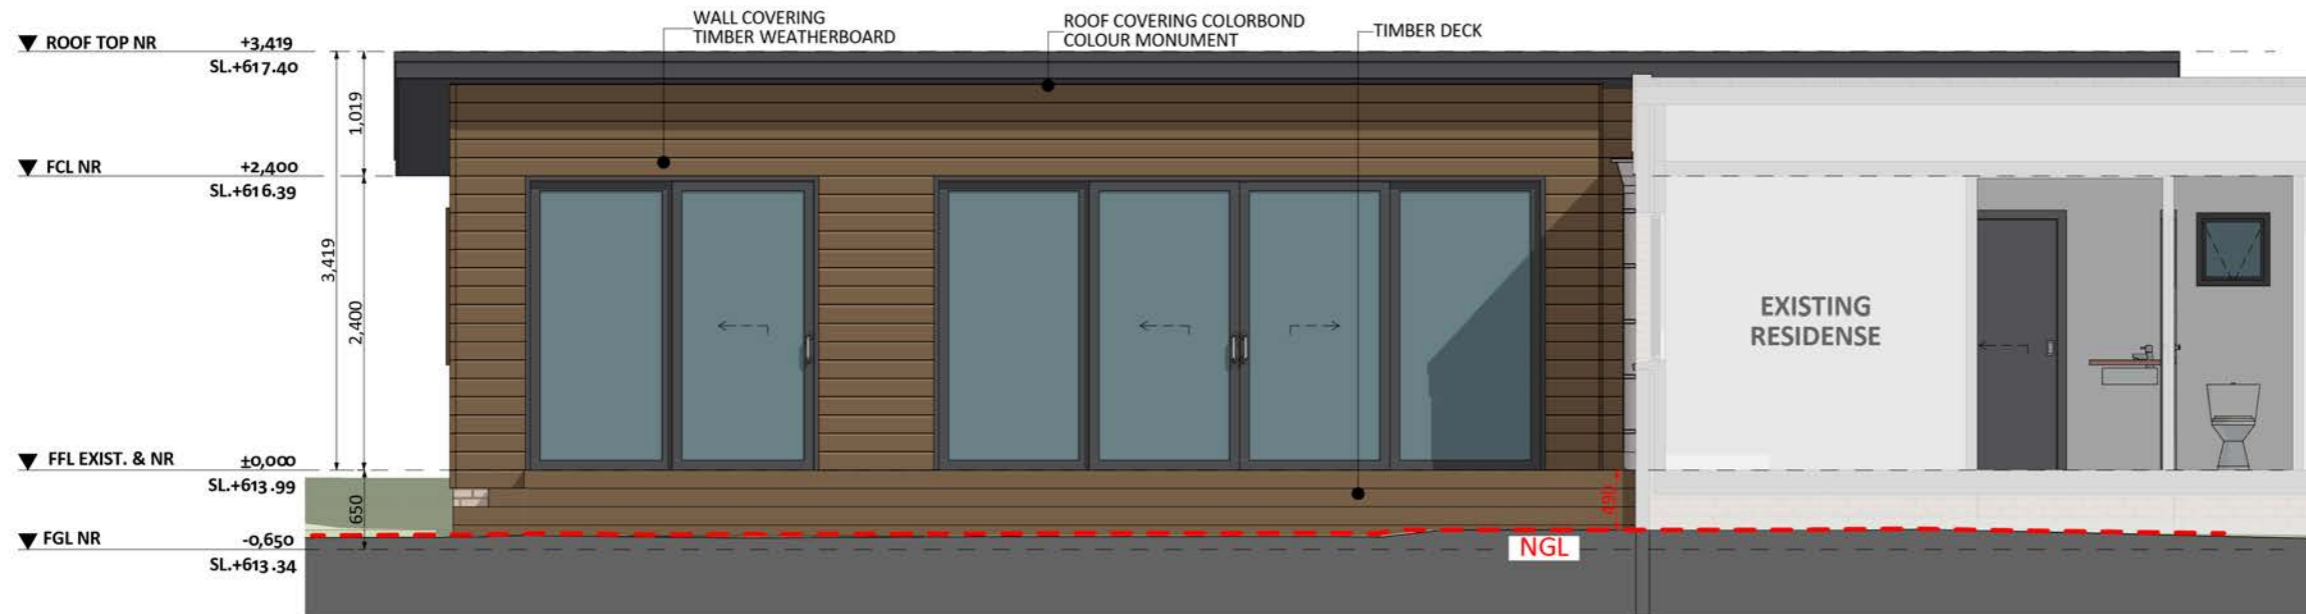

1553

ACT Building Lic: 2012767

FIXED
PRICE
EXTENSIONS

Weatherboard
Colour: Timber

Colorbond Roof Covering
Colour: Monument

Brick
Colour: Match Existing

Aluminium Windows and Doors
Colour: Monument

An elevation is the height of the structure from ground level to the height of the roof.

ELEVATION 01

ELEVATION 02

An elevation is the height of the structure from ground level to the height of the roof.

 **FIXED
PRICE
EXTENSIONS**

fixedpriceextensions.com.au
canberragrannyflatbuilders.com.au