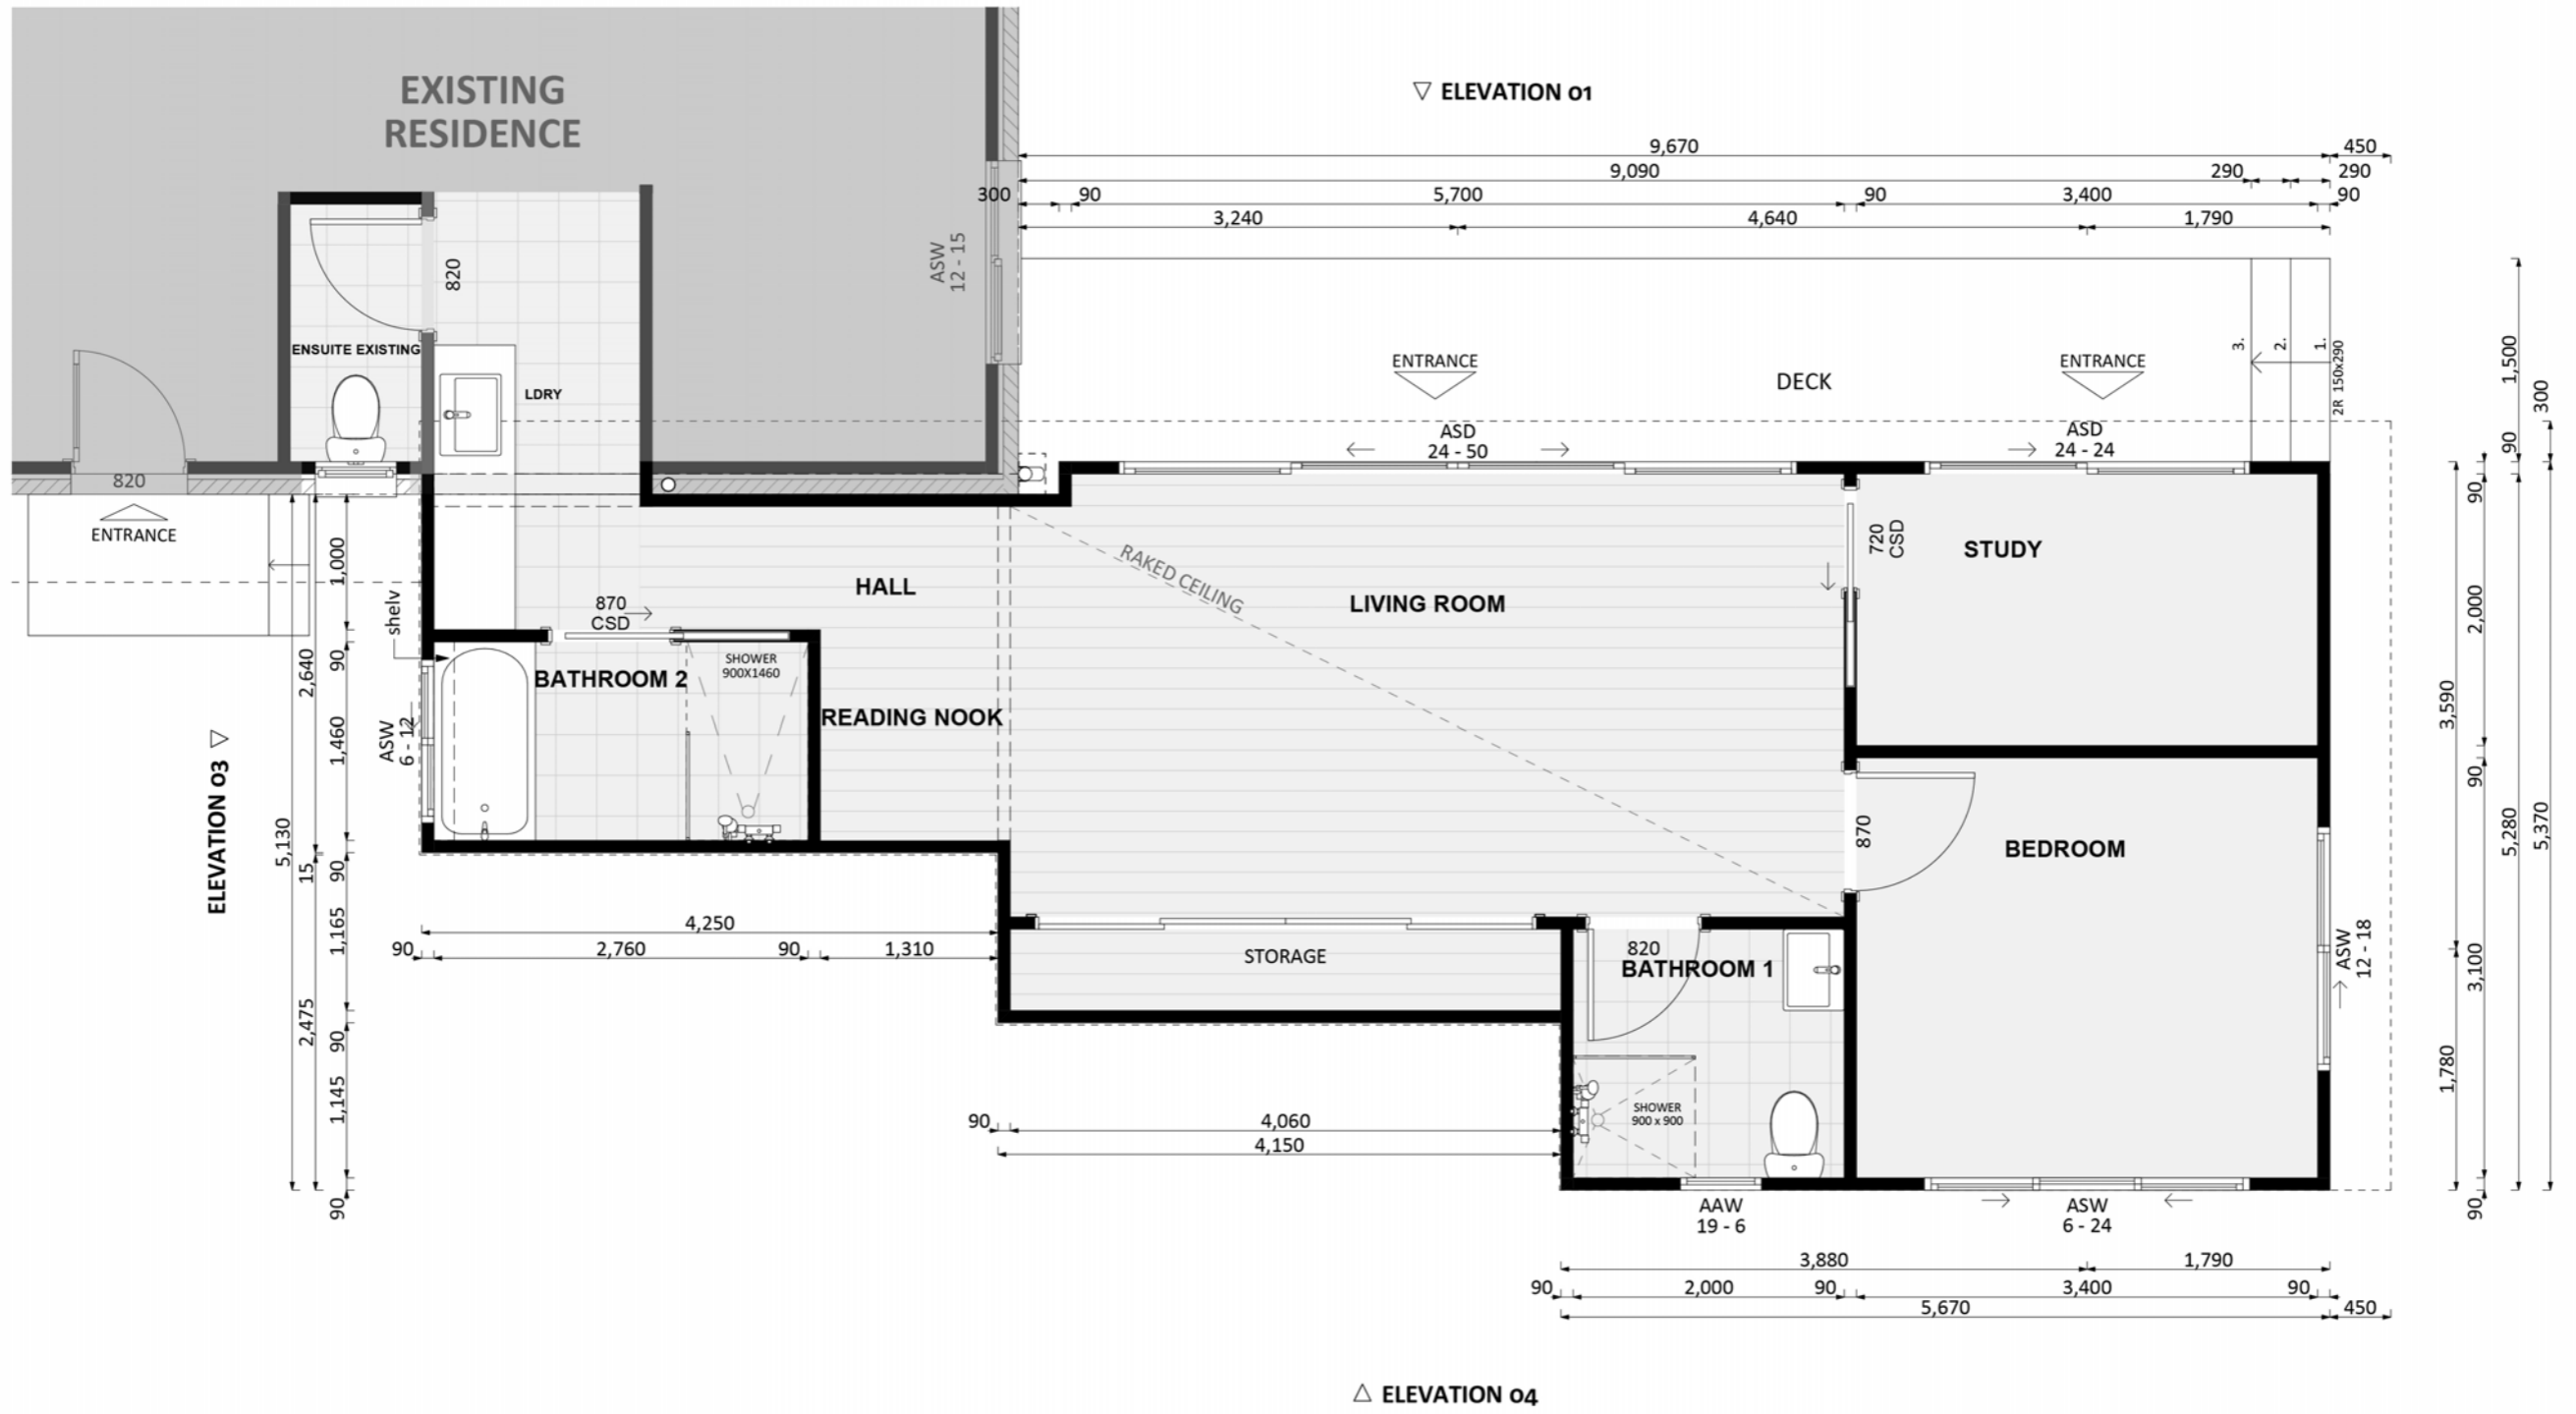

1553

ACT Building Lic: 2012767

FIXED
PRICE
EXTENSIONS

Weatherboard
Colour: Timber

Colorbond Roof Covering
Colour: Monument

Brick
Colour: Match Existing

Aluminium Windows and Doors
Colour: Monument

An elevation is the height of the structure from ground level to the height of the roof.

ELEVATION 01

ELEVATION 02

An elevation is the height of the structure from ground level to the height of the roof.

 **FIXED
PRICE
EXTENSIONS**

fixedpriceextensions.com.au
canberragrannyflatbuilders.com.au