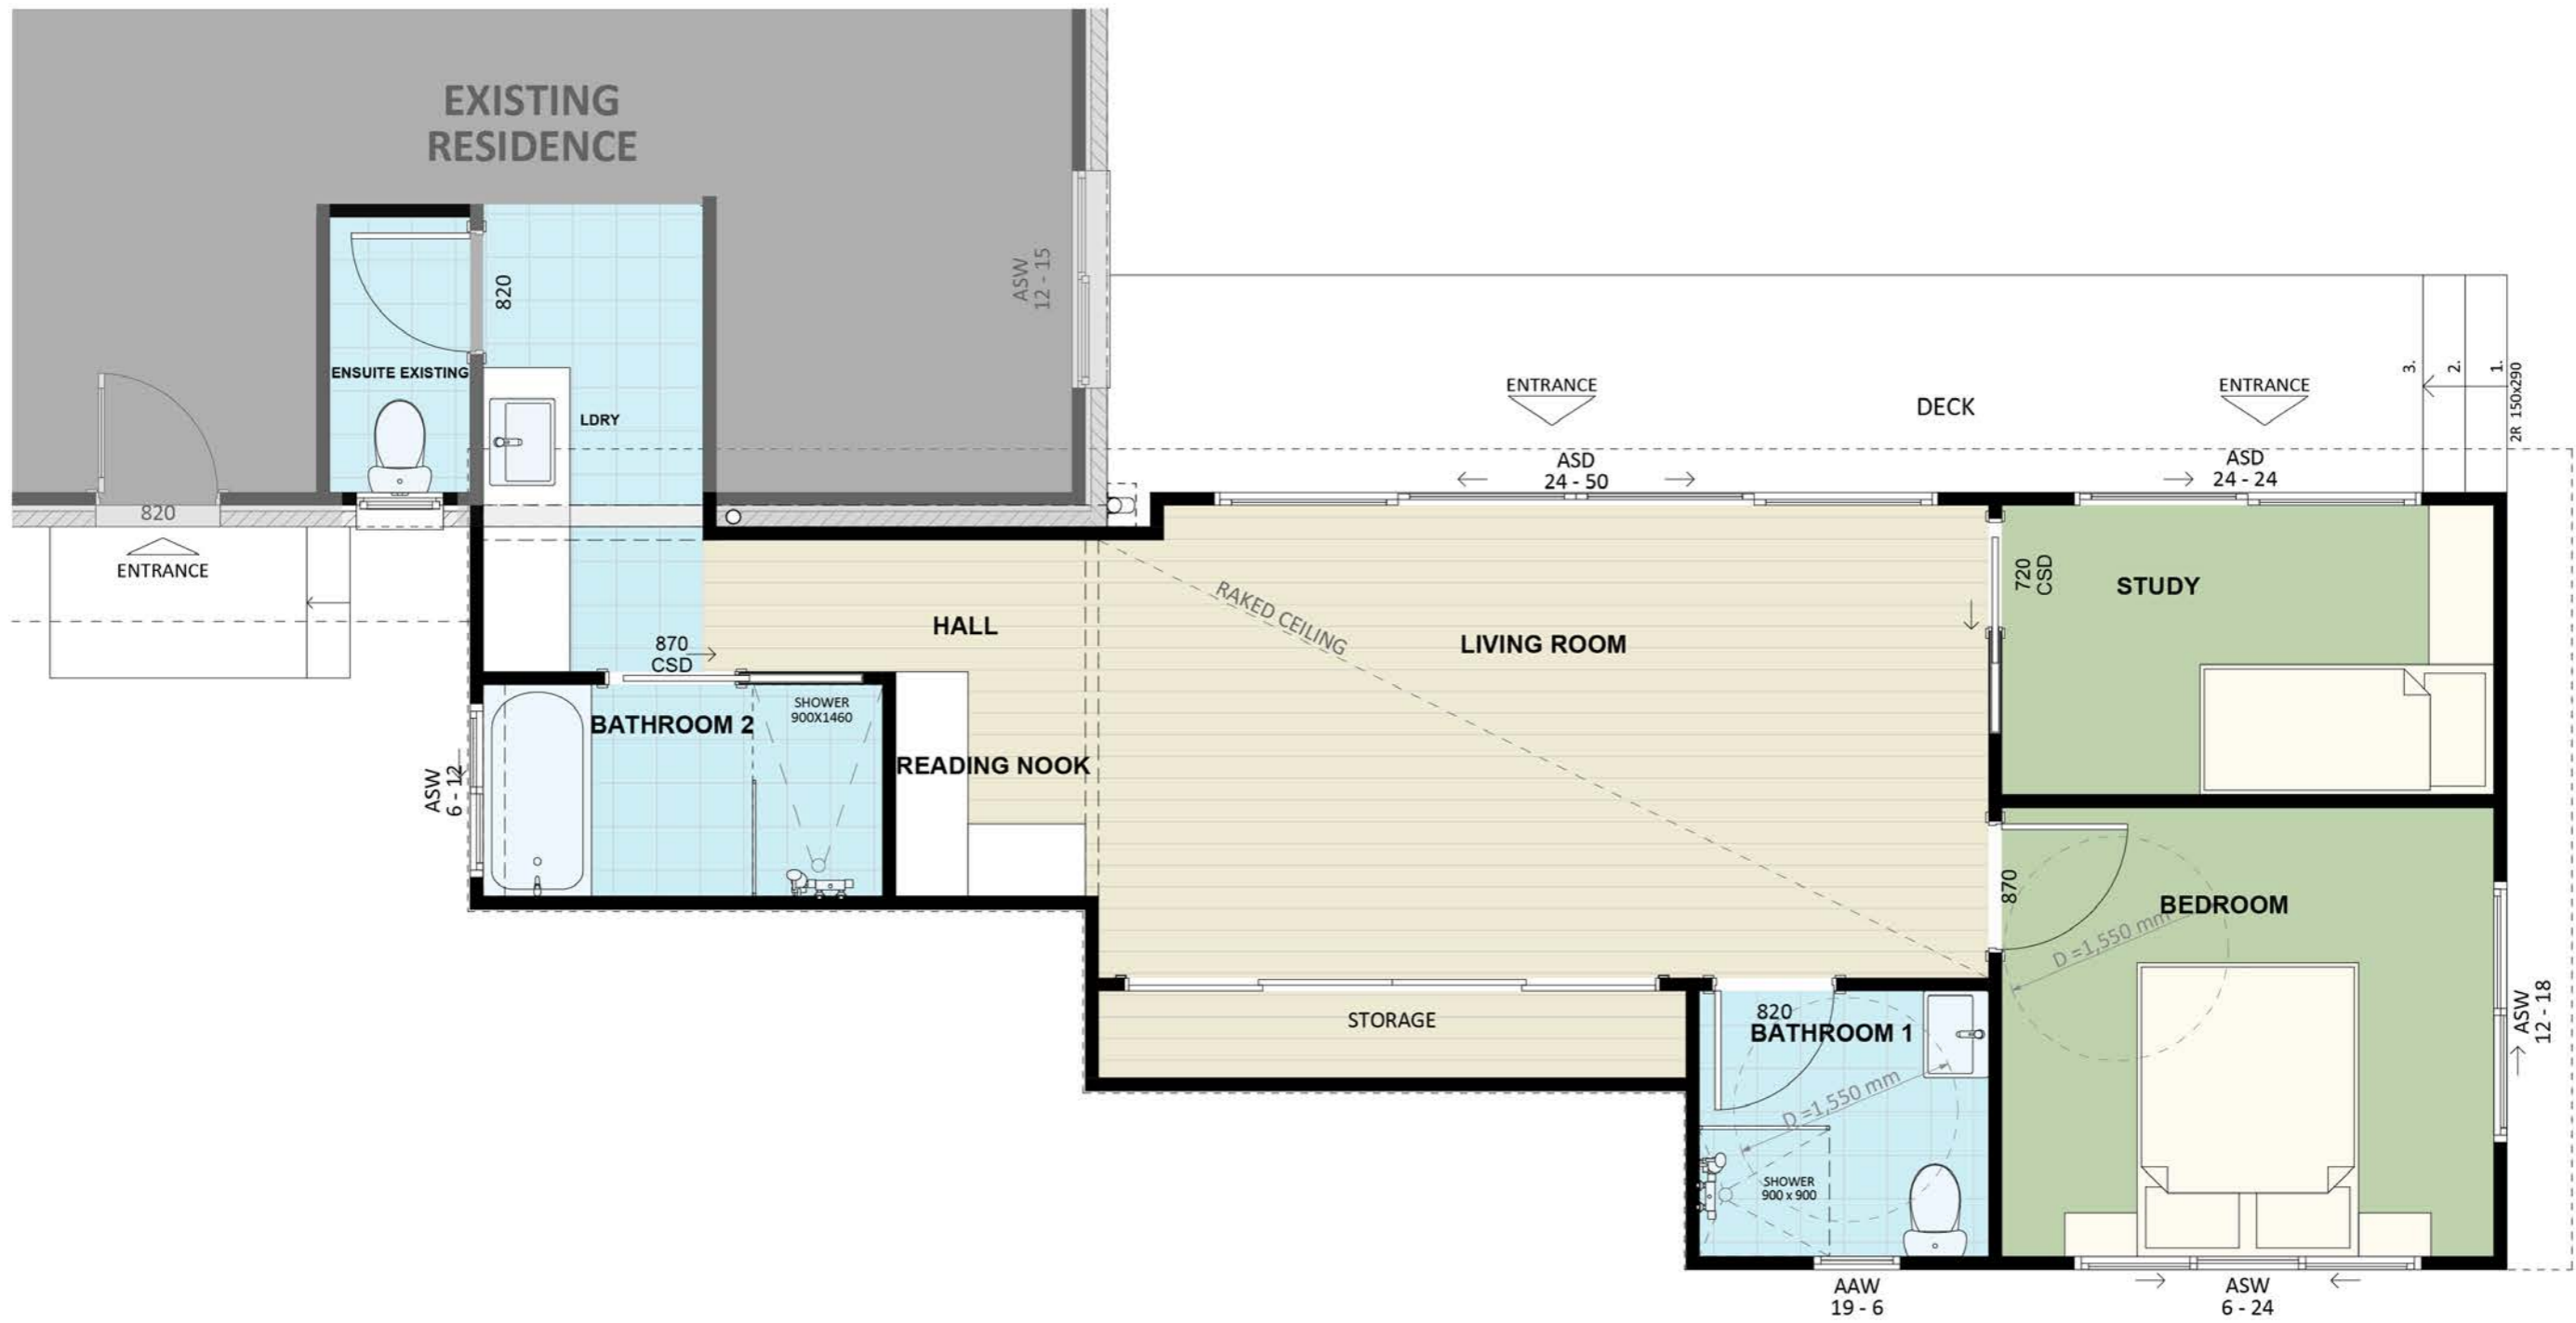

1553

ACT Building Lic: 2012767

FIXED
PRICE
EXTENSIONS

Weatherboard
Colour: Timber

Colorbond Roof Covering
Colour: Monument

Brick
Colour: Match Existing

Aluminium Windows and Doors
Colour: Monument

An elevation is the height of the structure from ground level to the height of the roof.

ELEVATION 01

ELEVATION 02

An elevation is the height of the structure from ground level to the height of the roof.

 **FIXED
PRICE
EXTENSIONS**

fixedpriceextensions.com.au
canberragrannyflatbuilders.com.au