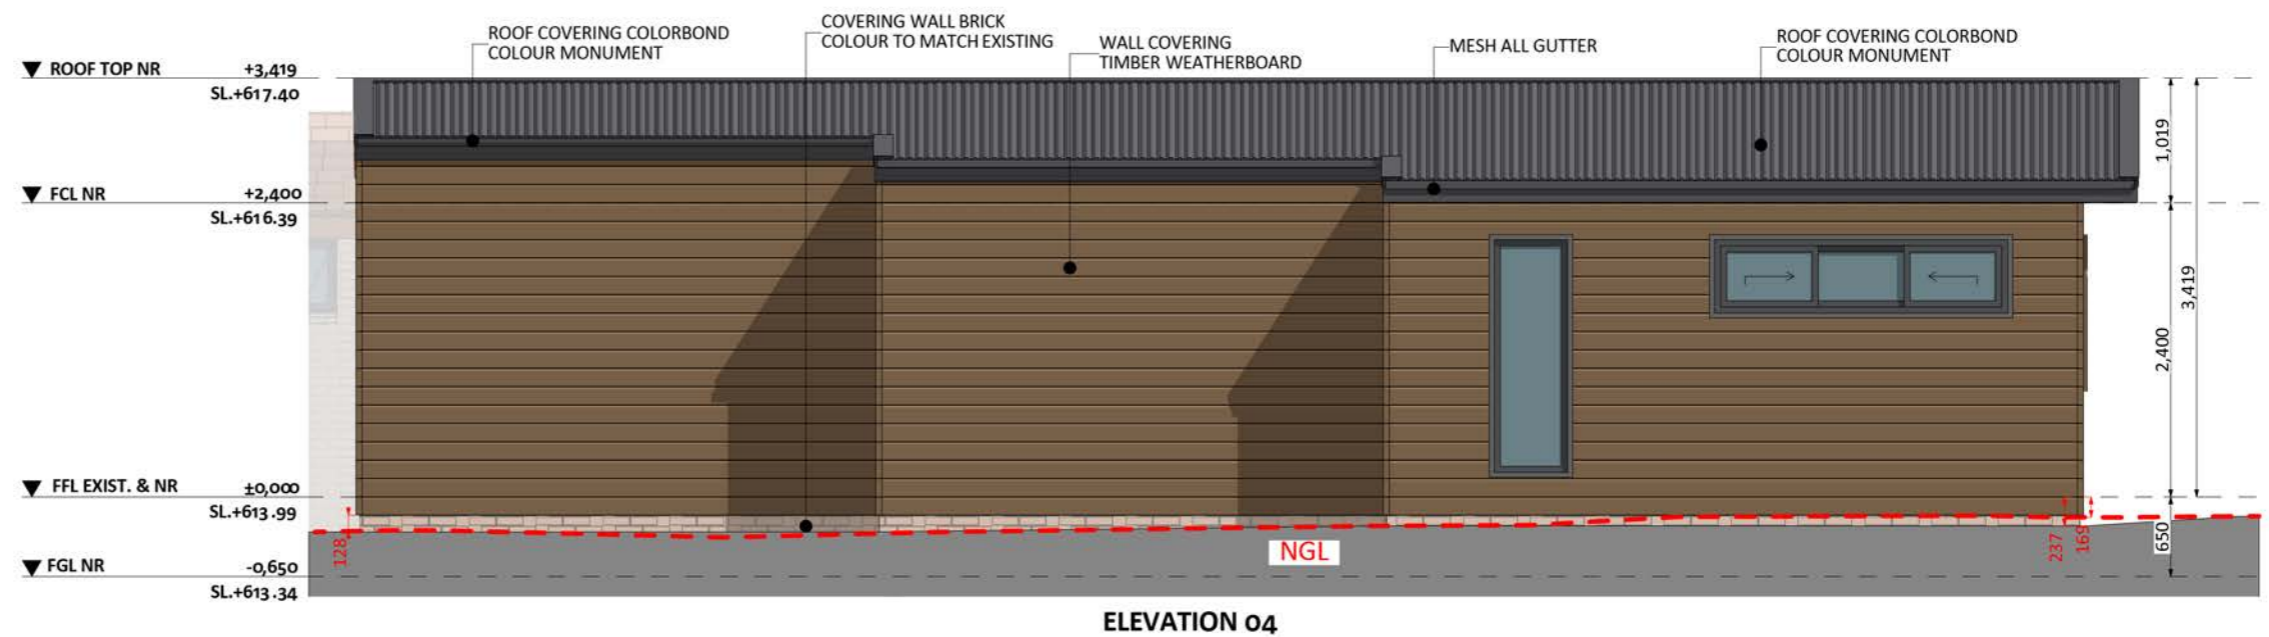

1553

ACT Building Lic: 2012767

FIXED
PRICE
EXTENSIONS

Weatherboard
Colour: Timber

Colorbond Roof Covering
Colour: Monument

Brick
Colour: Match Existing

Aluminium Windows and Doors
Colour: Monument

An elevation is the height of the structure from ground level to the height of the roof.

ELEVATION 01

ELEVATION 02

An elevation is the height of the structure from ground level to the height of the roof.

 **FIXED
PRICE
EXTENSIONS**

fixedpriceextensions.com.au
canberragrannyflatbuilders.com.au