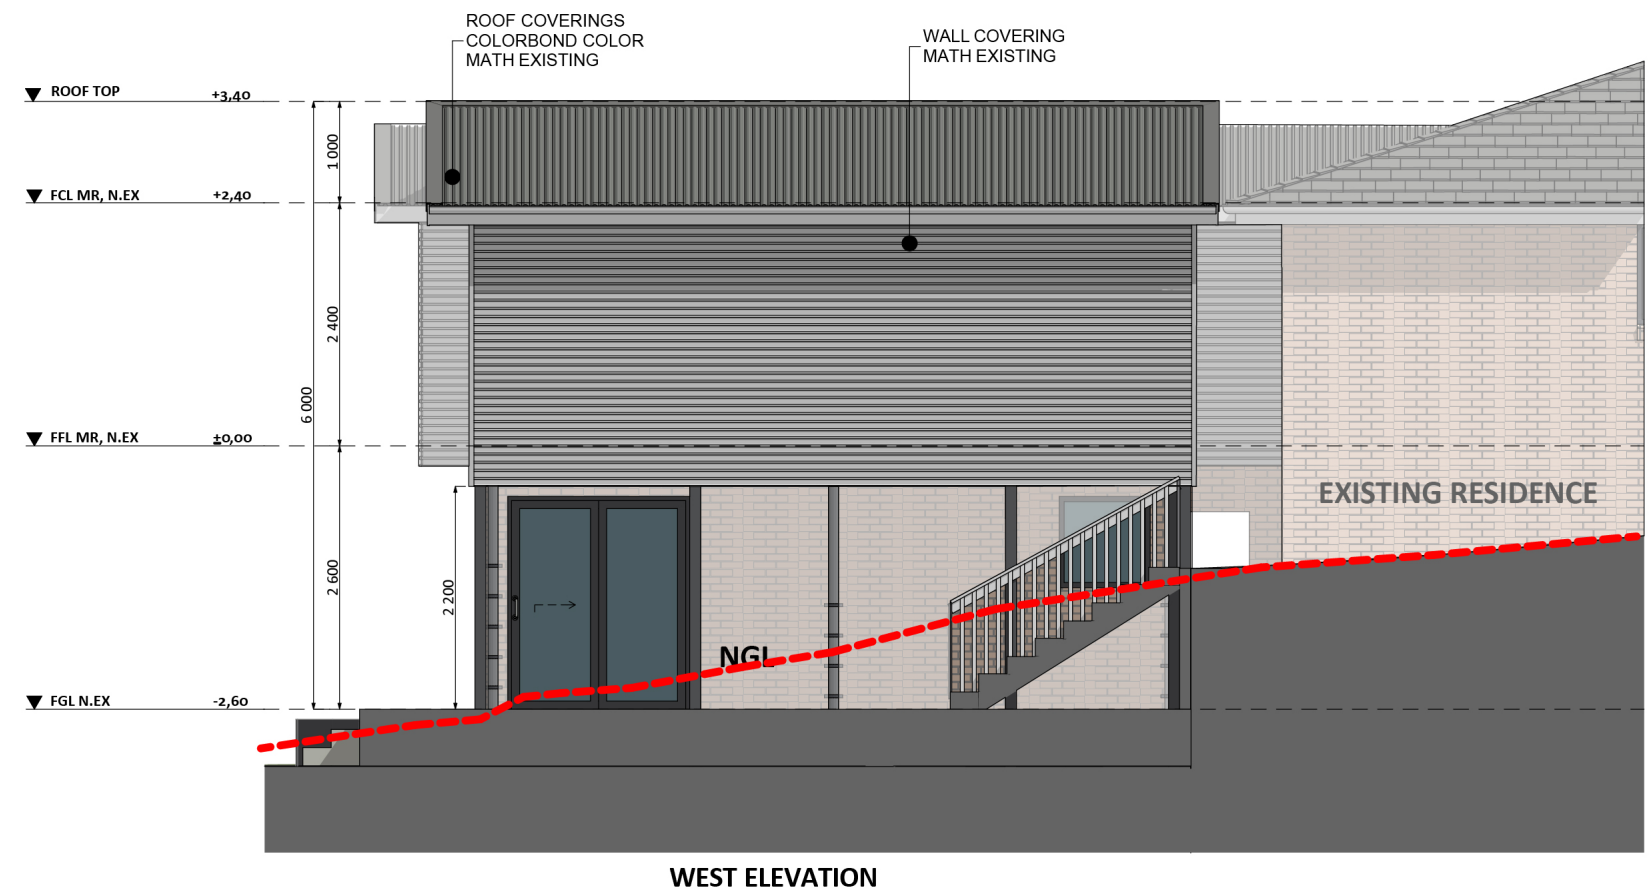

# 1152

ACT Building Lic: 2012767

**FIXED**  
**PRICE**  
**EXTENSIONS**

Roof Covering  
Colour: Basalt

Wall Covering  
Colour: Basalt

Aluminium Window Frames  
Colour: Monument

An elevation is the height of the structure from ground level to the height of the roof.

An elevation is the height of the structure from ground level to the height of the roof.

 **FIXED  
PRICE  
EXTENSIONS**

[fixedpriceextensions.com.au](http://fixedpriceextensions.com.au)  
[canberragrannyflatbuilders.com.au](http://canberragrannyflatbuilders.com.au)