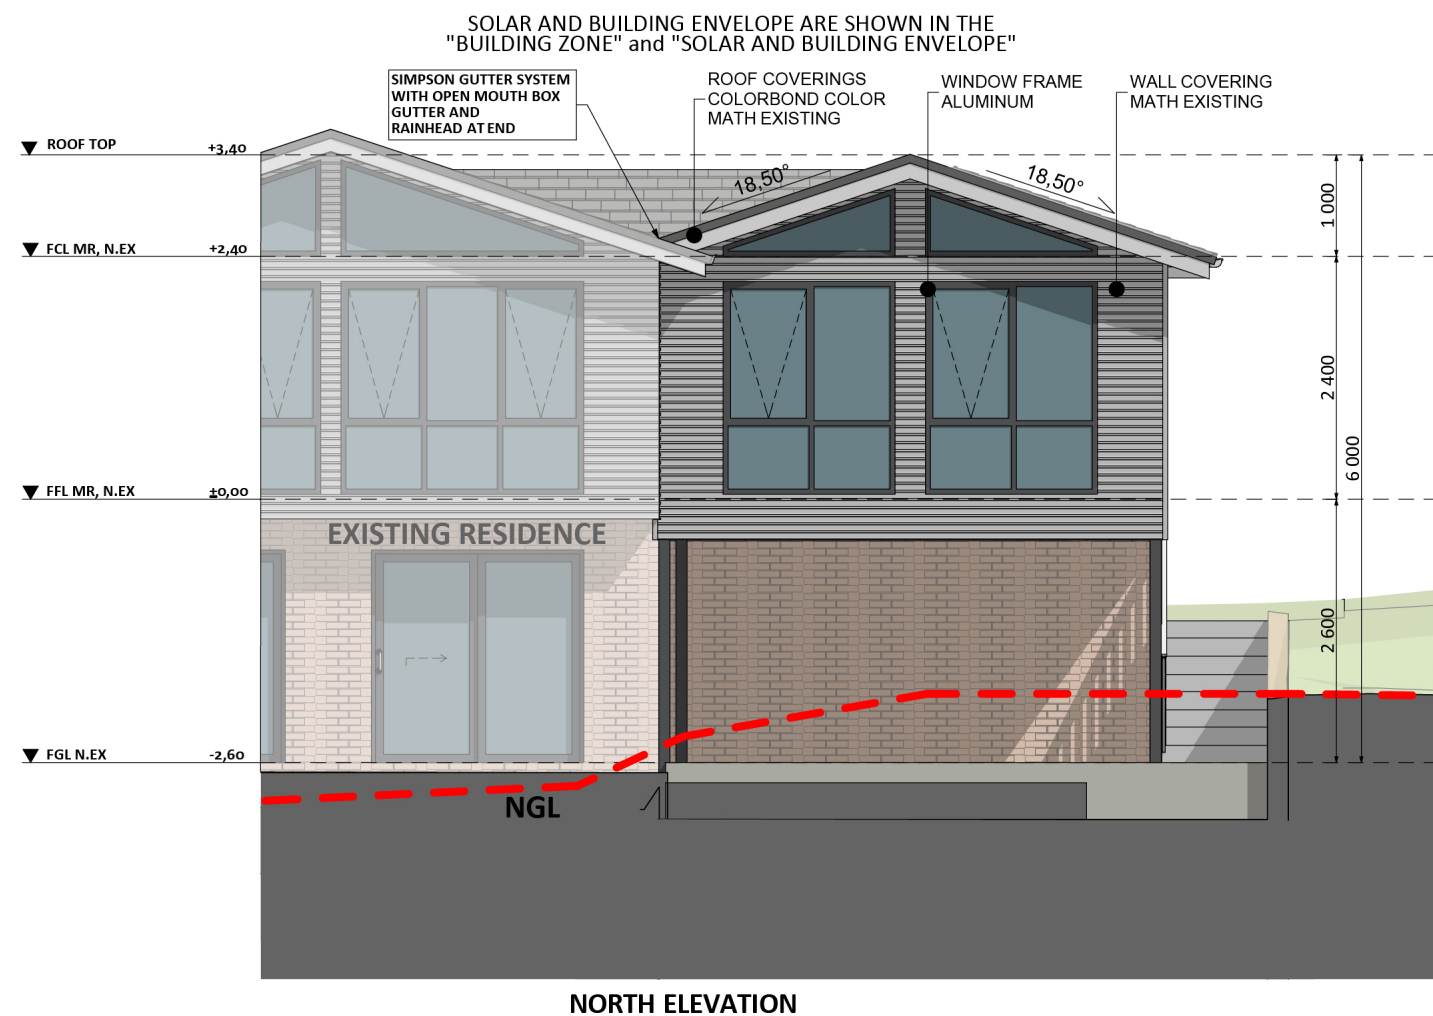

# 1152

ACT Building Lic: 2012767

**FIXED**  
**PRICE**  
**EXTENSIONS**

Roof Covering  
Colour: Basalt

Wall Covering  
Colour: Basalt

Aluminium Window Frames  
Colour: Monument

An elevation is the height of the structure from ground level to the height of the roof.

An elevation is the height of the structure from ground level to the height of the roof.

 **FIXED  
PRICE  
EXTENSIONS**

[fixedpriceextensions.com.au](http://fixedpriceextensions.com.au)  
[canberragrannyflatbuilders.com.au](http://canberragrannyflatbuilders.com.au)