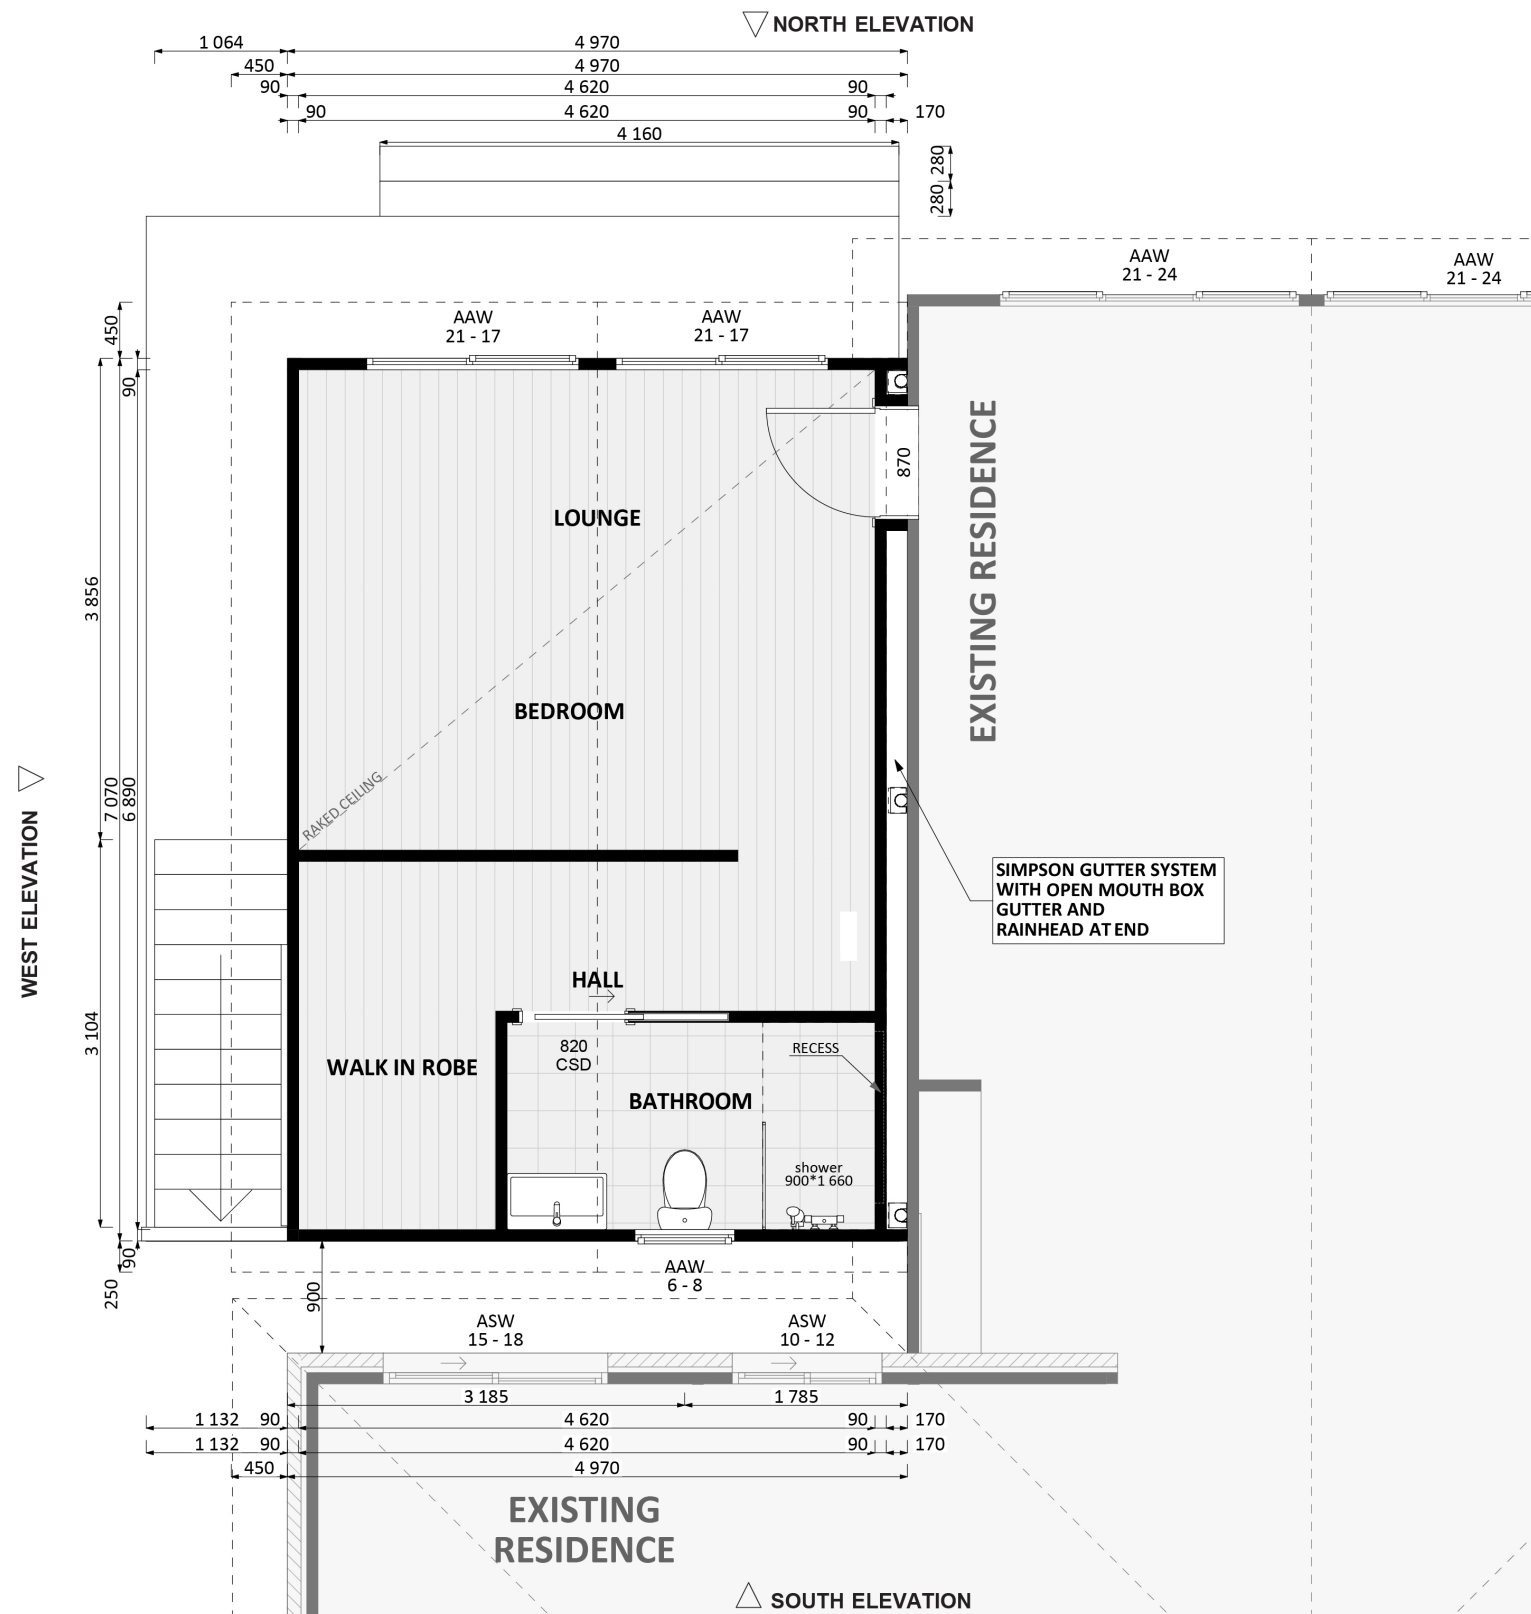

# 1152

ACT Building Lic: 2012767

**FIXED**  
**PRICE**  
**EXTENSIONS**

Roof Covering  
Colour: Basalt

Wall Covering  
Colour: Basalt

Aluminium Window Frames  
Colour: Monument

An elevation is the height of the structure from ground level to the height of the roof.

An elevation is the height of the structure from ground level to the height of the roof.

 **FIXED  
PRICE  
EXTENSIONS**

[fixedpriceextensions.com.au](http://fixedpriceextensions.com.au)  
[canberragrannyflatbuilders.com.au](http://canberragrannyflatbuilders.com.au)