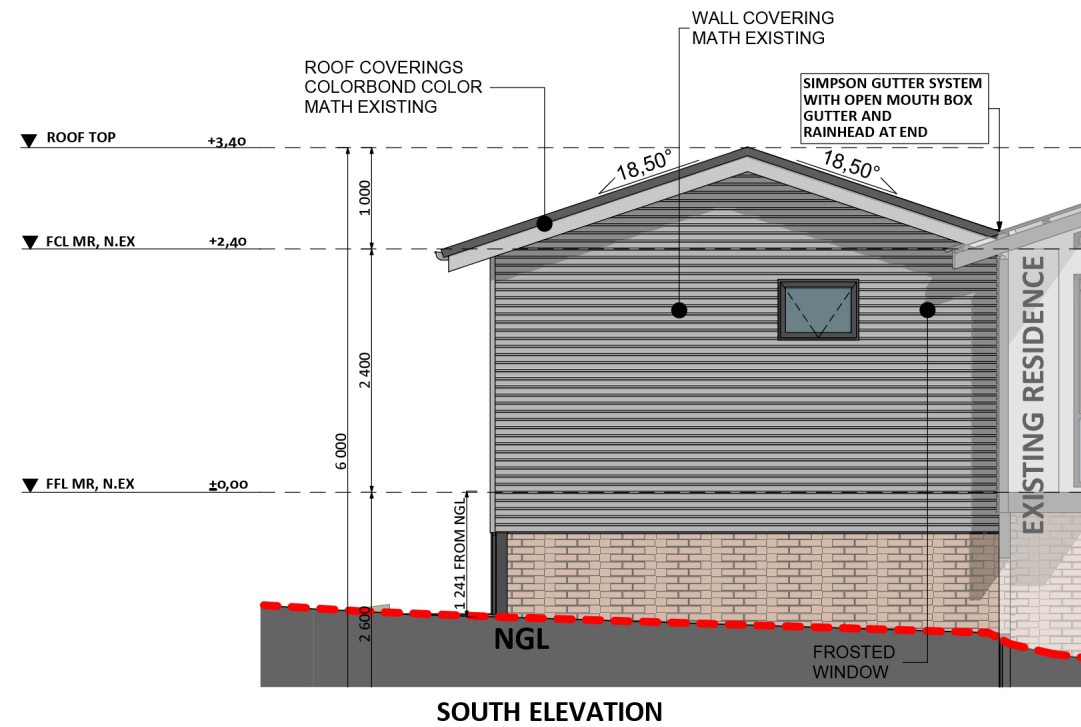

# 1152

ACT Building Lic: 2012767

**FIXED**  
**PRICE**  
**EXTENSIONS**

Roof Covering  
Colour: Basalt

Wall Covering  
Colour: Basalt

Aluminium Window Frames  
Colour: Monument

An elevation is the height of the structure from ground level to the height of the roof.

An elevation is the height of the structure from ground level to the height of the roof.

 **FIXED  
PRICE  
EXTENSIONS**

[fixedpriceextensions.com.au](http://fixedpriceextensions.com.au)  
[canberragrannyflatbuilders.com.au](http://canberragrannyflatbuilders.com.au)