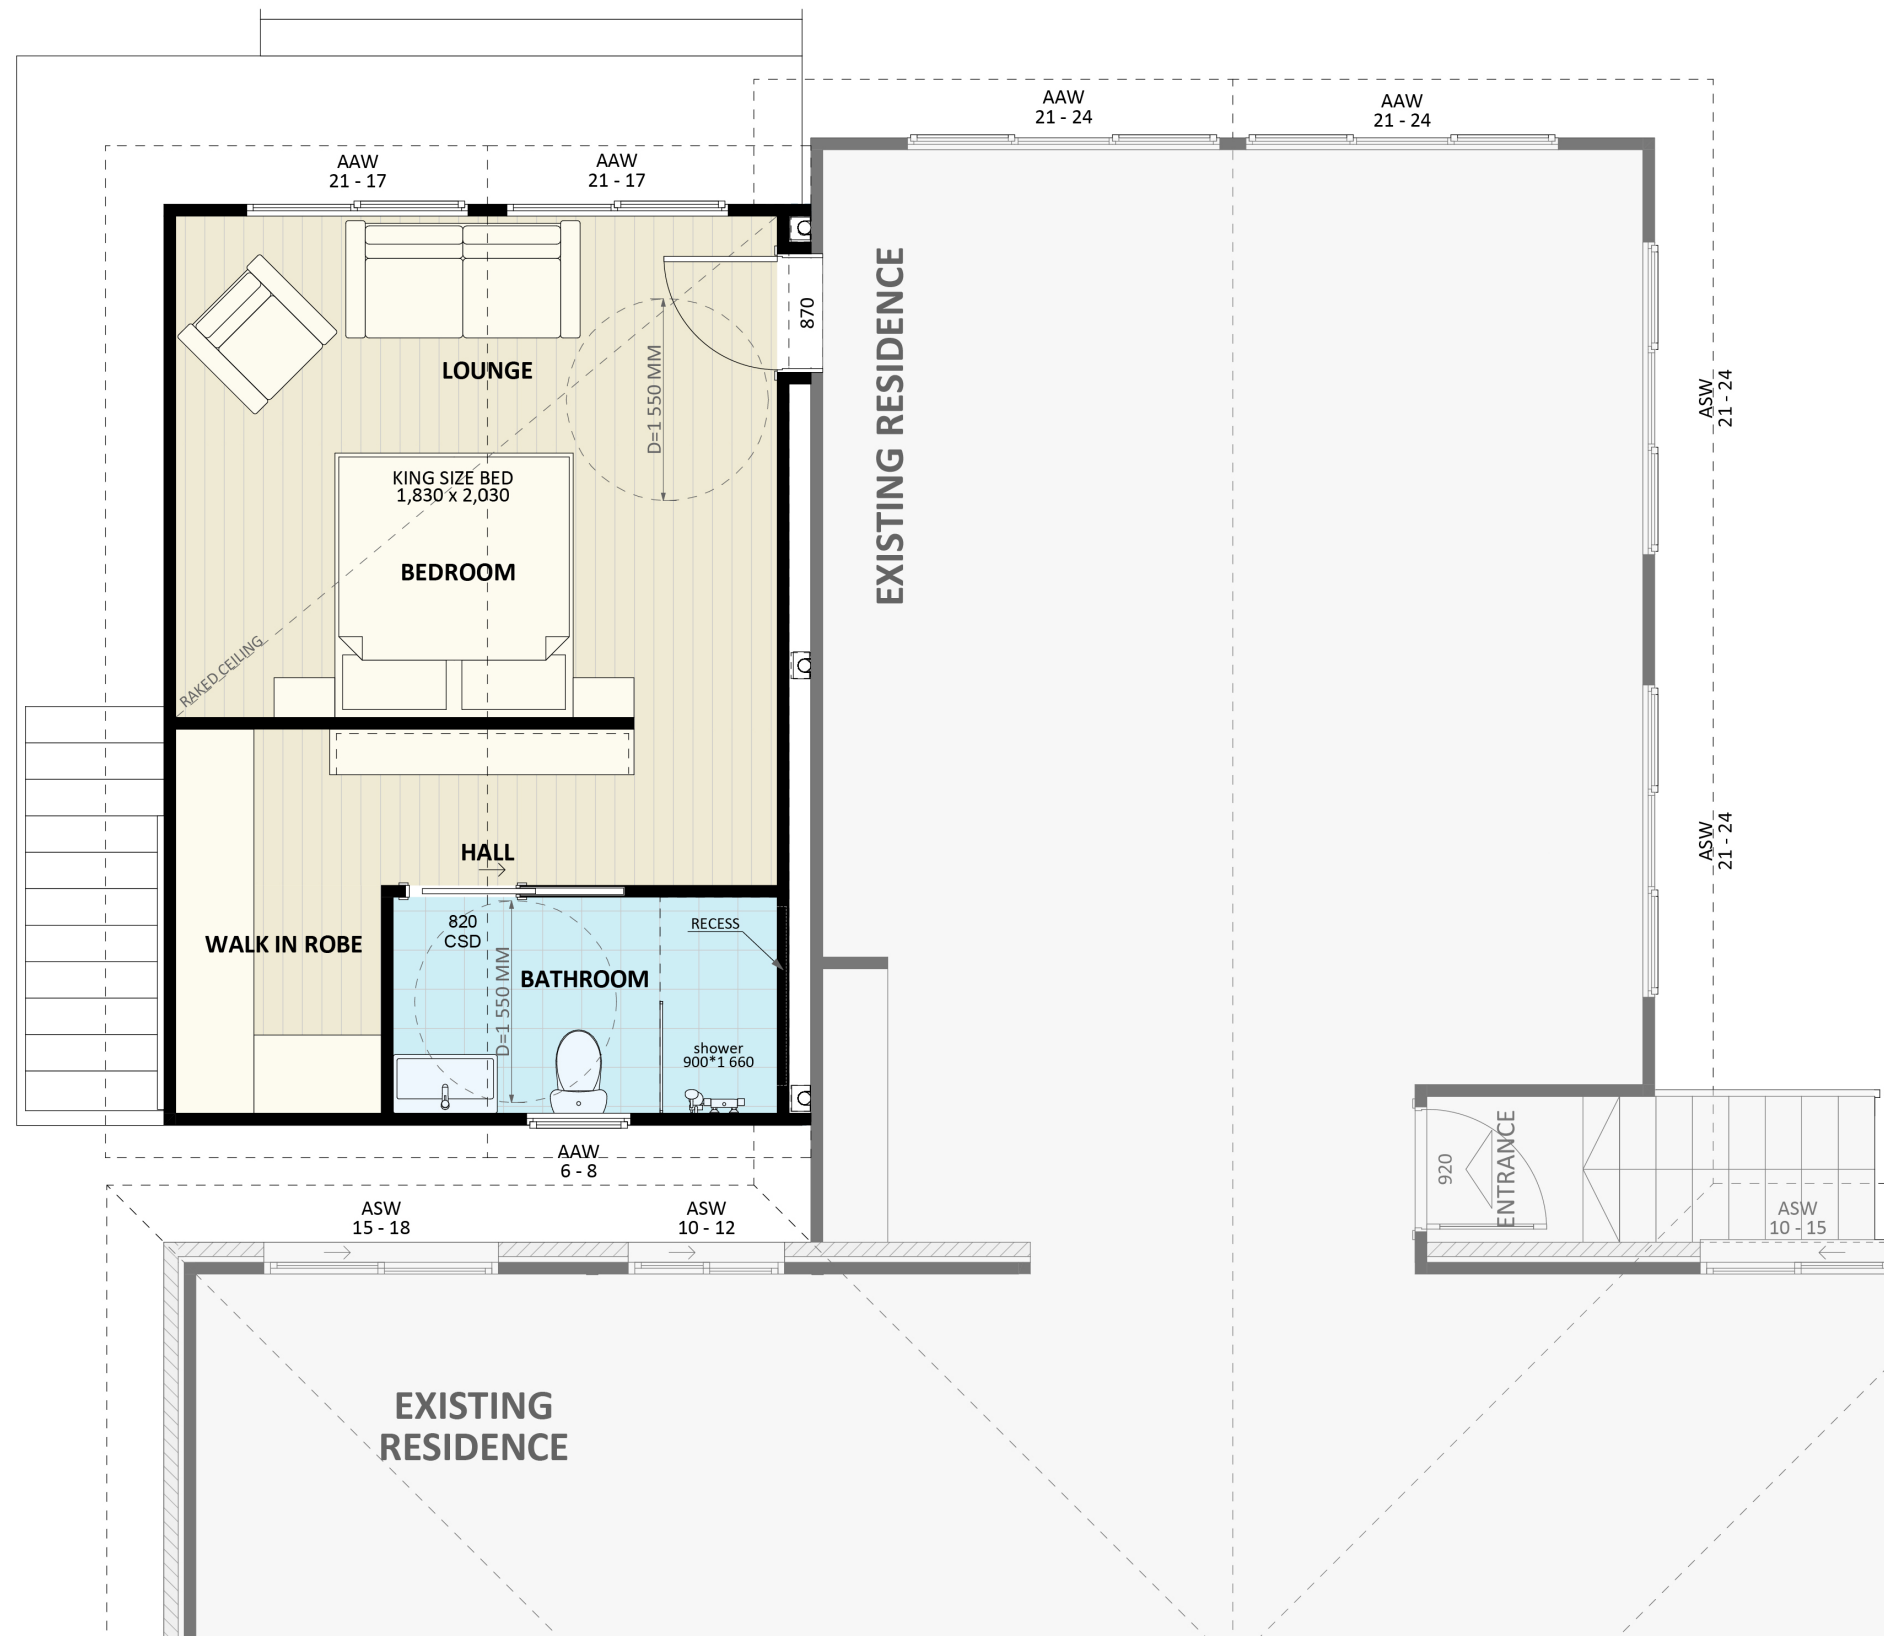

# 1152

ACT Building Lic: 2012767

**FIXED**  
**PRICE**  
**EXTENSIONS**

Roof Covering  
Colour: Basalt

Wall Covering  
Colour: Basalt

Aluminium Window Frames  
Colour: Monument

An elevation is the height of the structure from ground level to the height of the roof.

An elevation is the height of the structure from ground level to the height of the roof.

 **FIXED  
PRICE  
EXTENSIONS**

[fixedpriceextensions.com.au](http://fixedpriceextensions.com.au)  
[canberragrannyflatbuilders.com.au](http://canberragrannyflatbuilders.com.au)