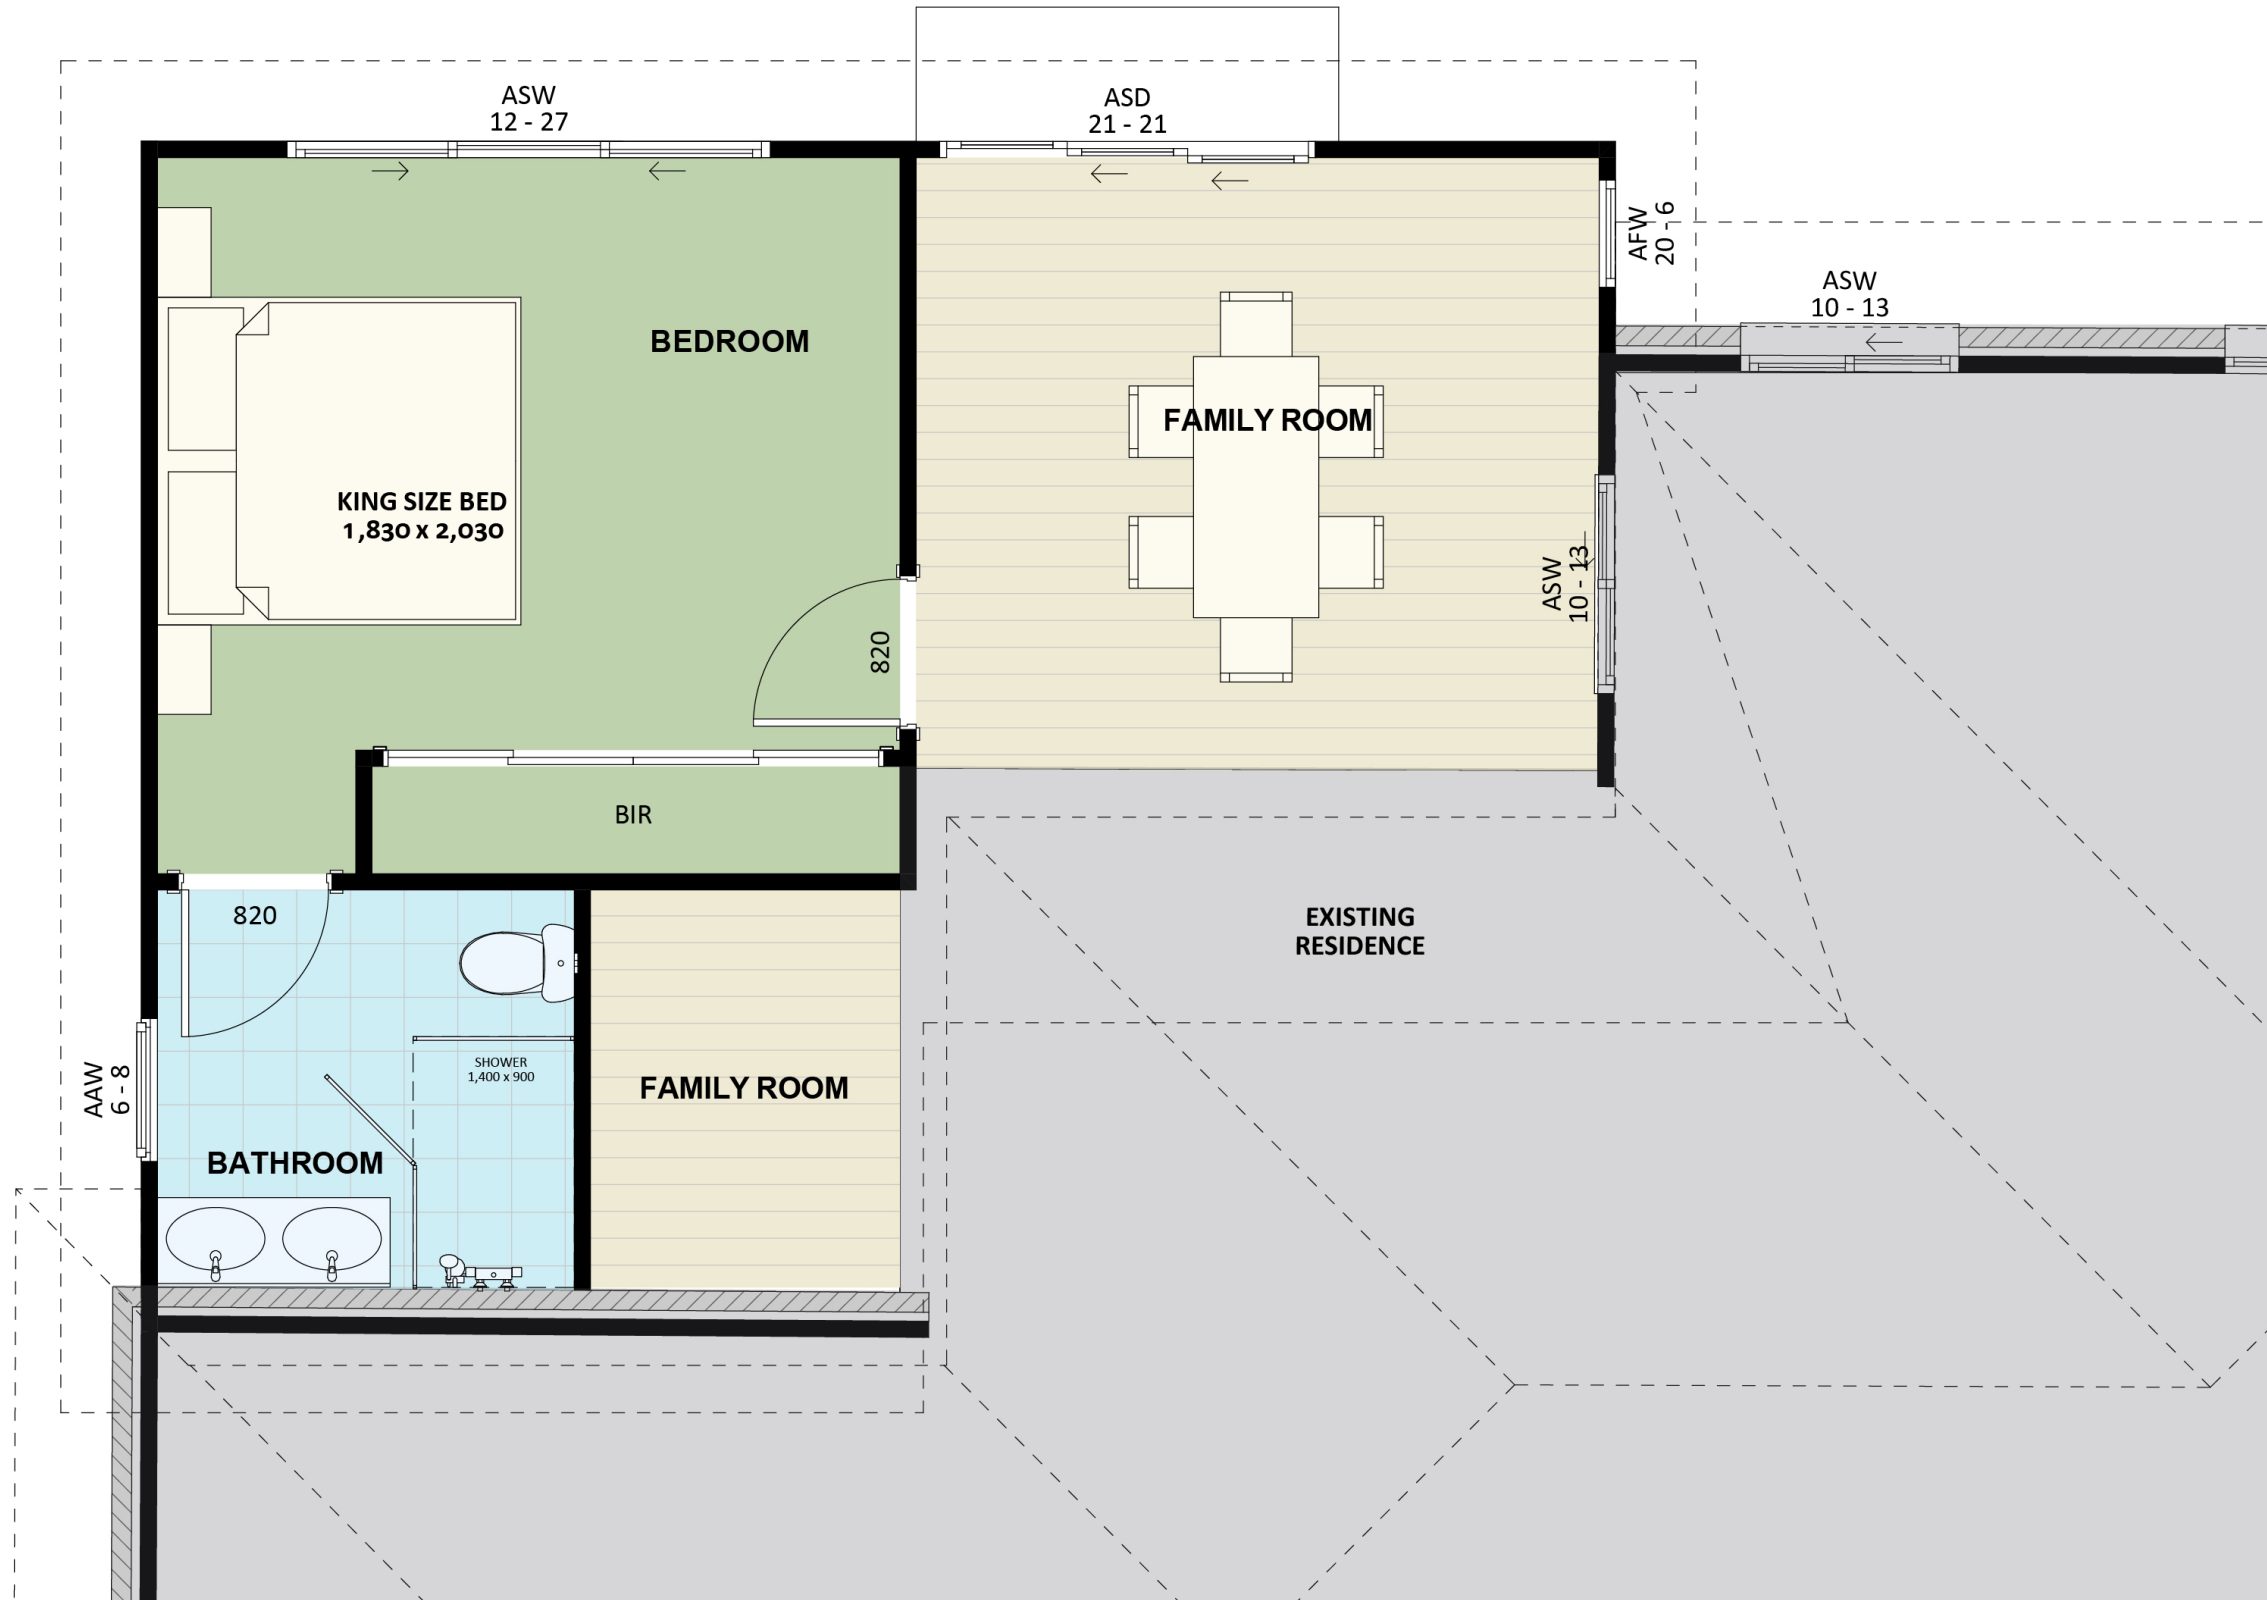

1151

ACT Building Lic: 2012767

FIXED
PRICE
EXTENSIONS

Colorbond Roof and Gutters
Colour: Monument

Aluminium Window and Door Frames
Colour: Monument

Matrix Cladding
Colour: Jasper

An elevation is the height of the structure from ground level to the height of the roof.