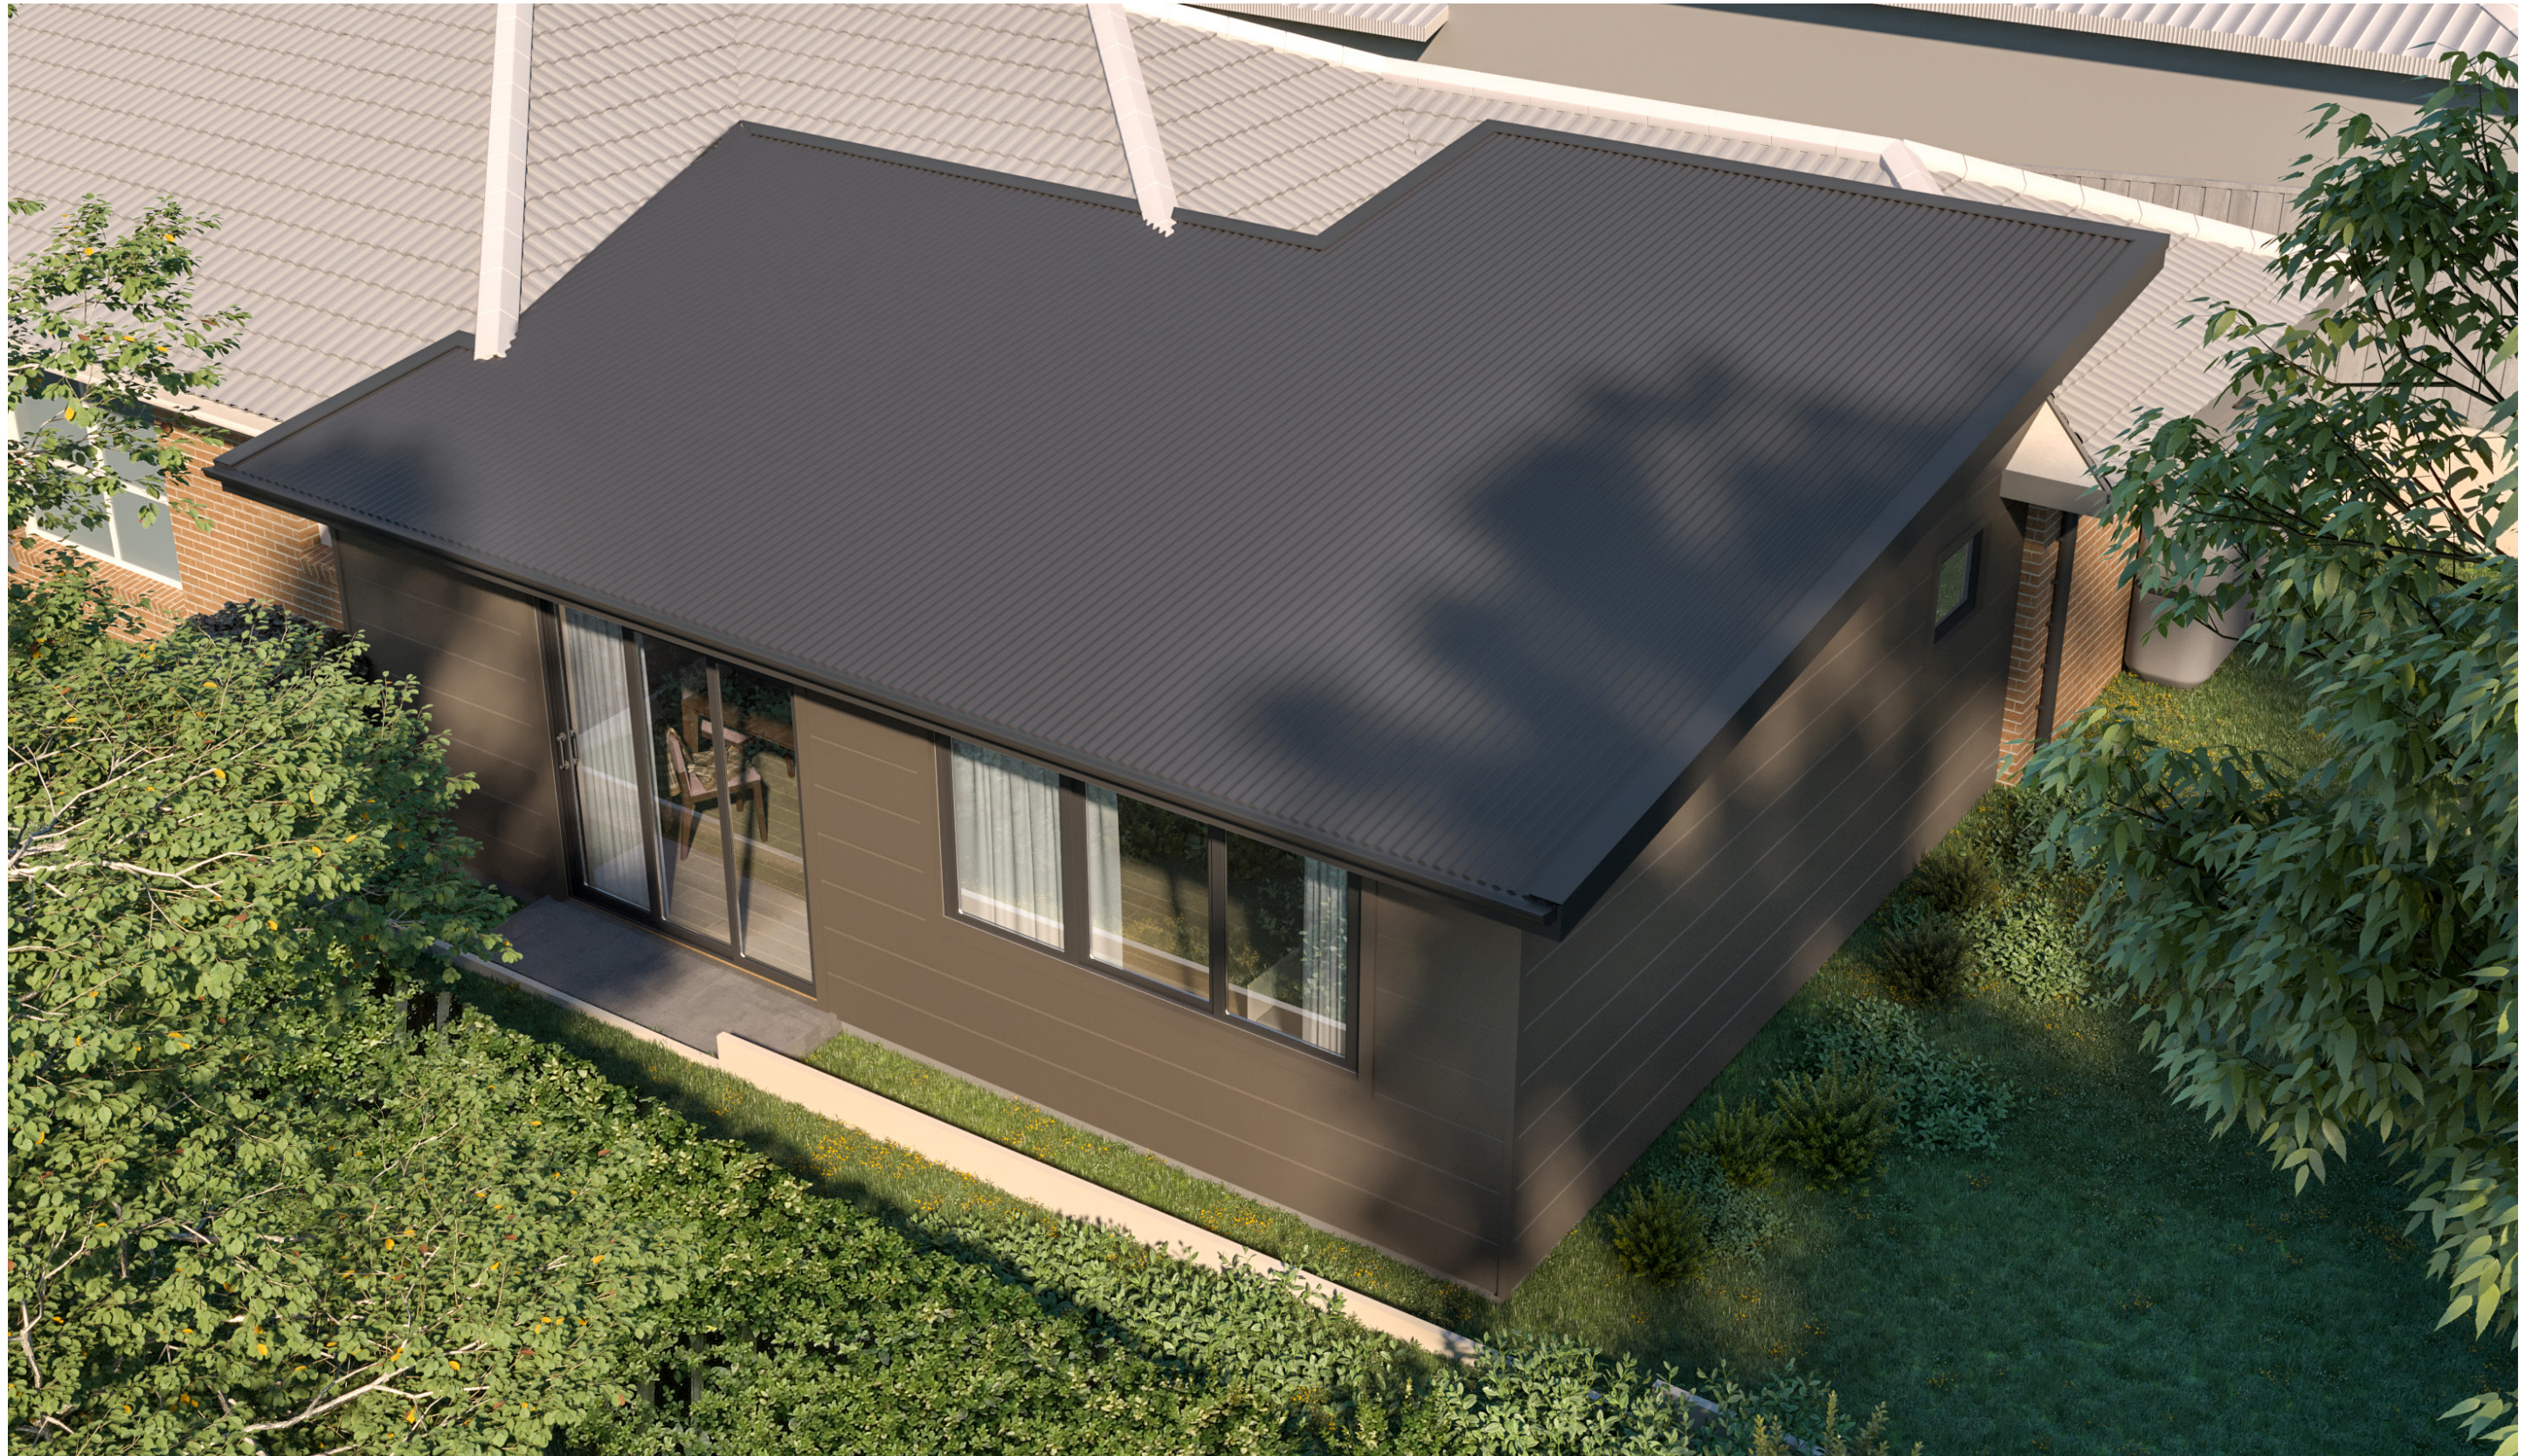

1151

ACT Building Lic: 2012767

FIXED
PRICE
EXTENSIONS

Colorbond Roof and Gutters
Colour: Monument

Aluminium Window and Door Frames
Colour: Monument

Matrix Cladding
Colour: Jasper

An elevation is the height of the structure from ground level to the height of the roof.