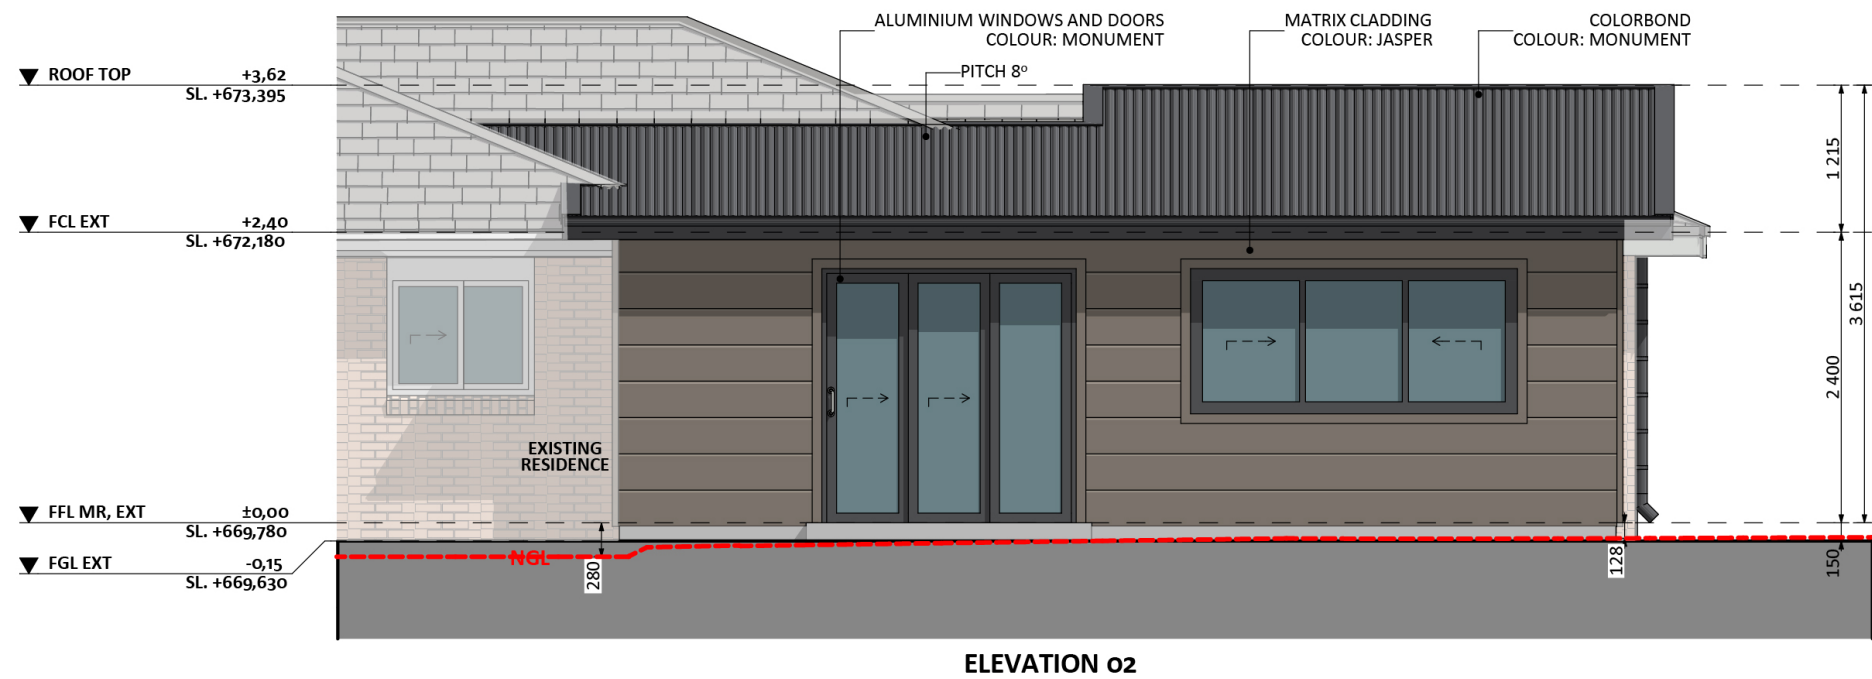

1151

ACT Building Lic: 2012767

FIXED
PRICE
EXTENSIONS

Colorbond Roof and Gutters
Colour: Monument

Aluminium Window and Door Frames
Colour: Monument

Matrix Cladding
Colour: Jasper

An elevation is the height of the structure from ground level to the height of the roof.