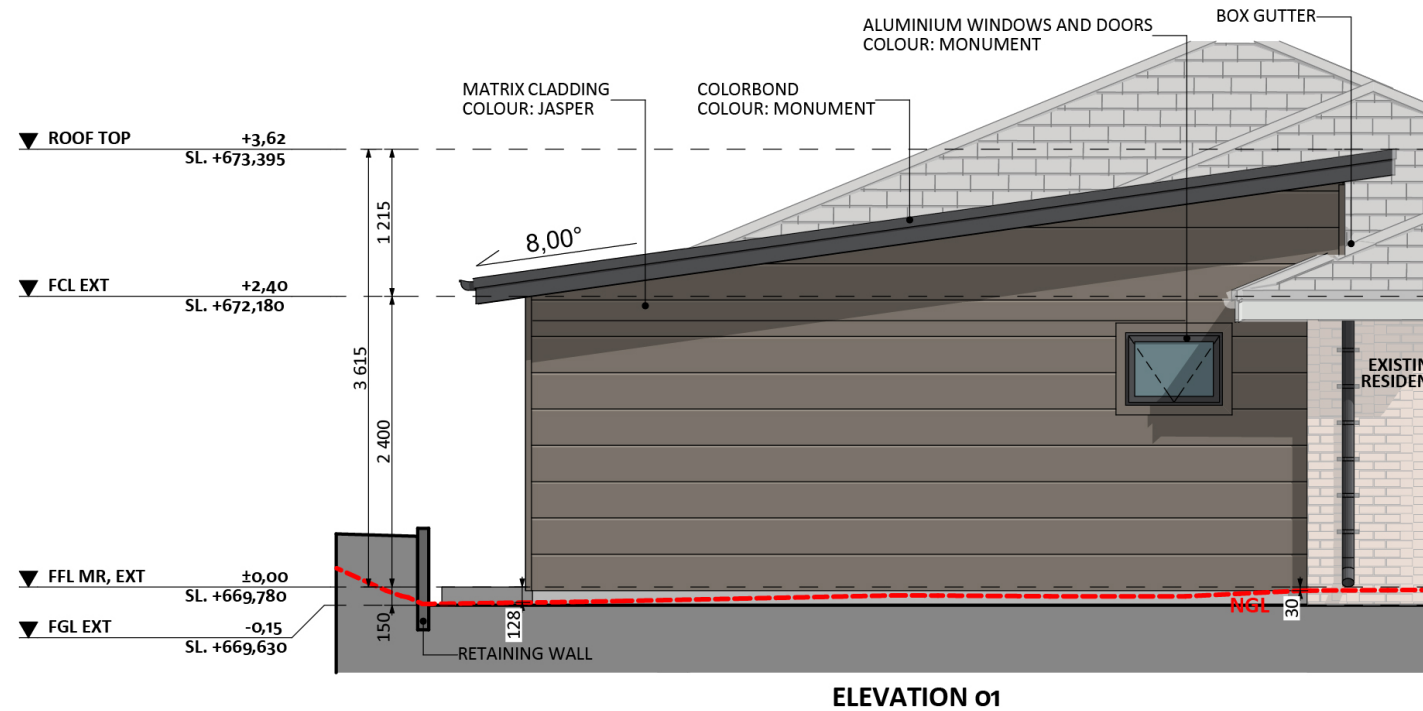

1151

ACT Building Lic: 2012767

FIXED
PRICE
EXTENSIONS

Colorbond Roof and Gutters
Colour: Monument

Aluminium Window and Door Frames
Colour: Monument

Matrix Cladding
Colour: Jasper

An elevation is the height of the structure from ground level to the height of the roof.