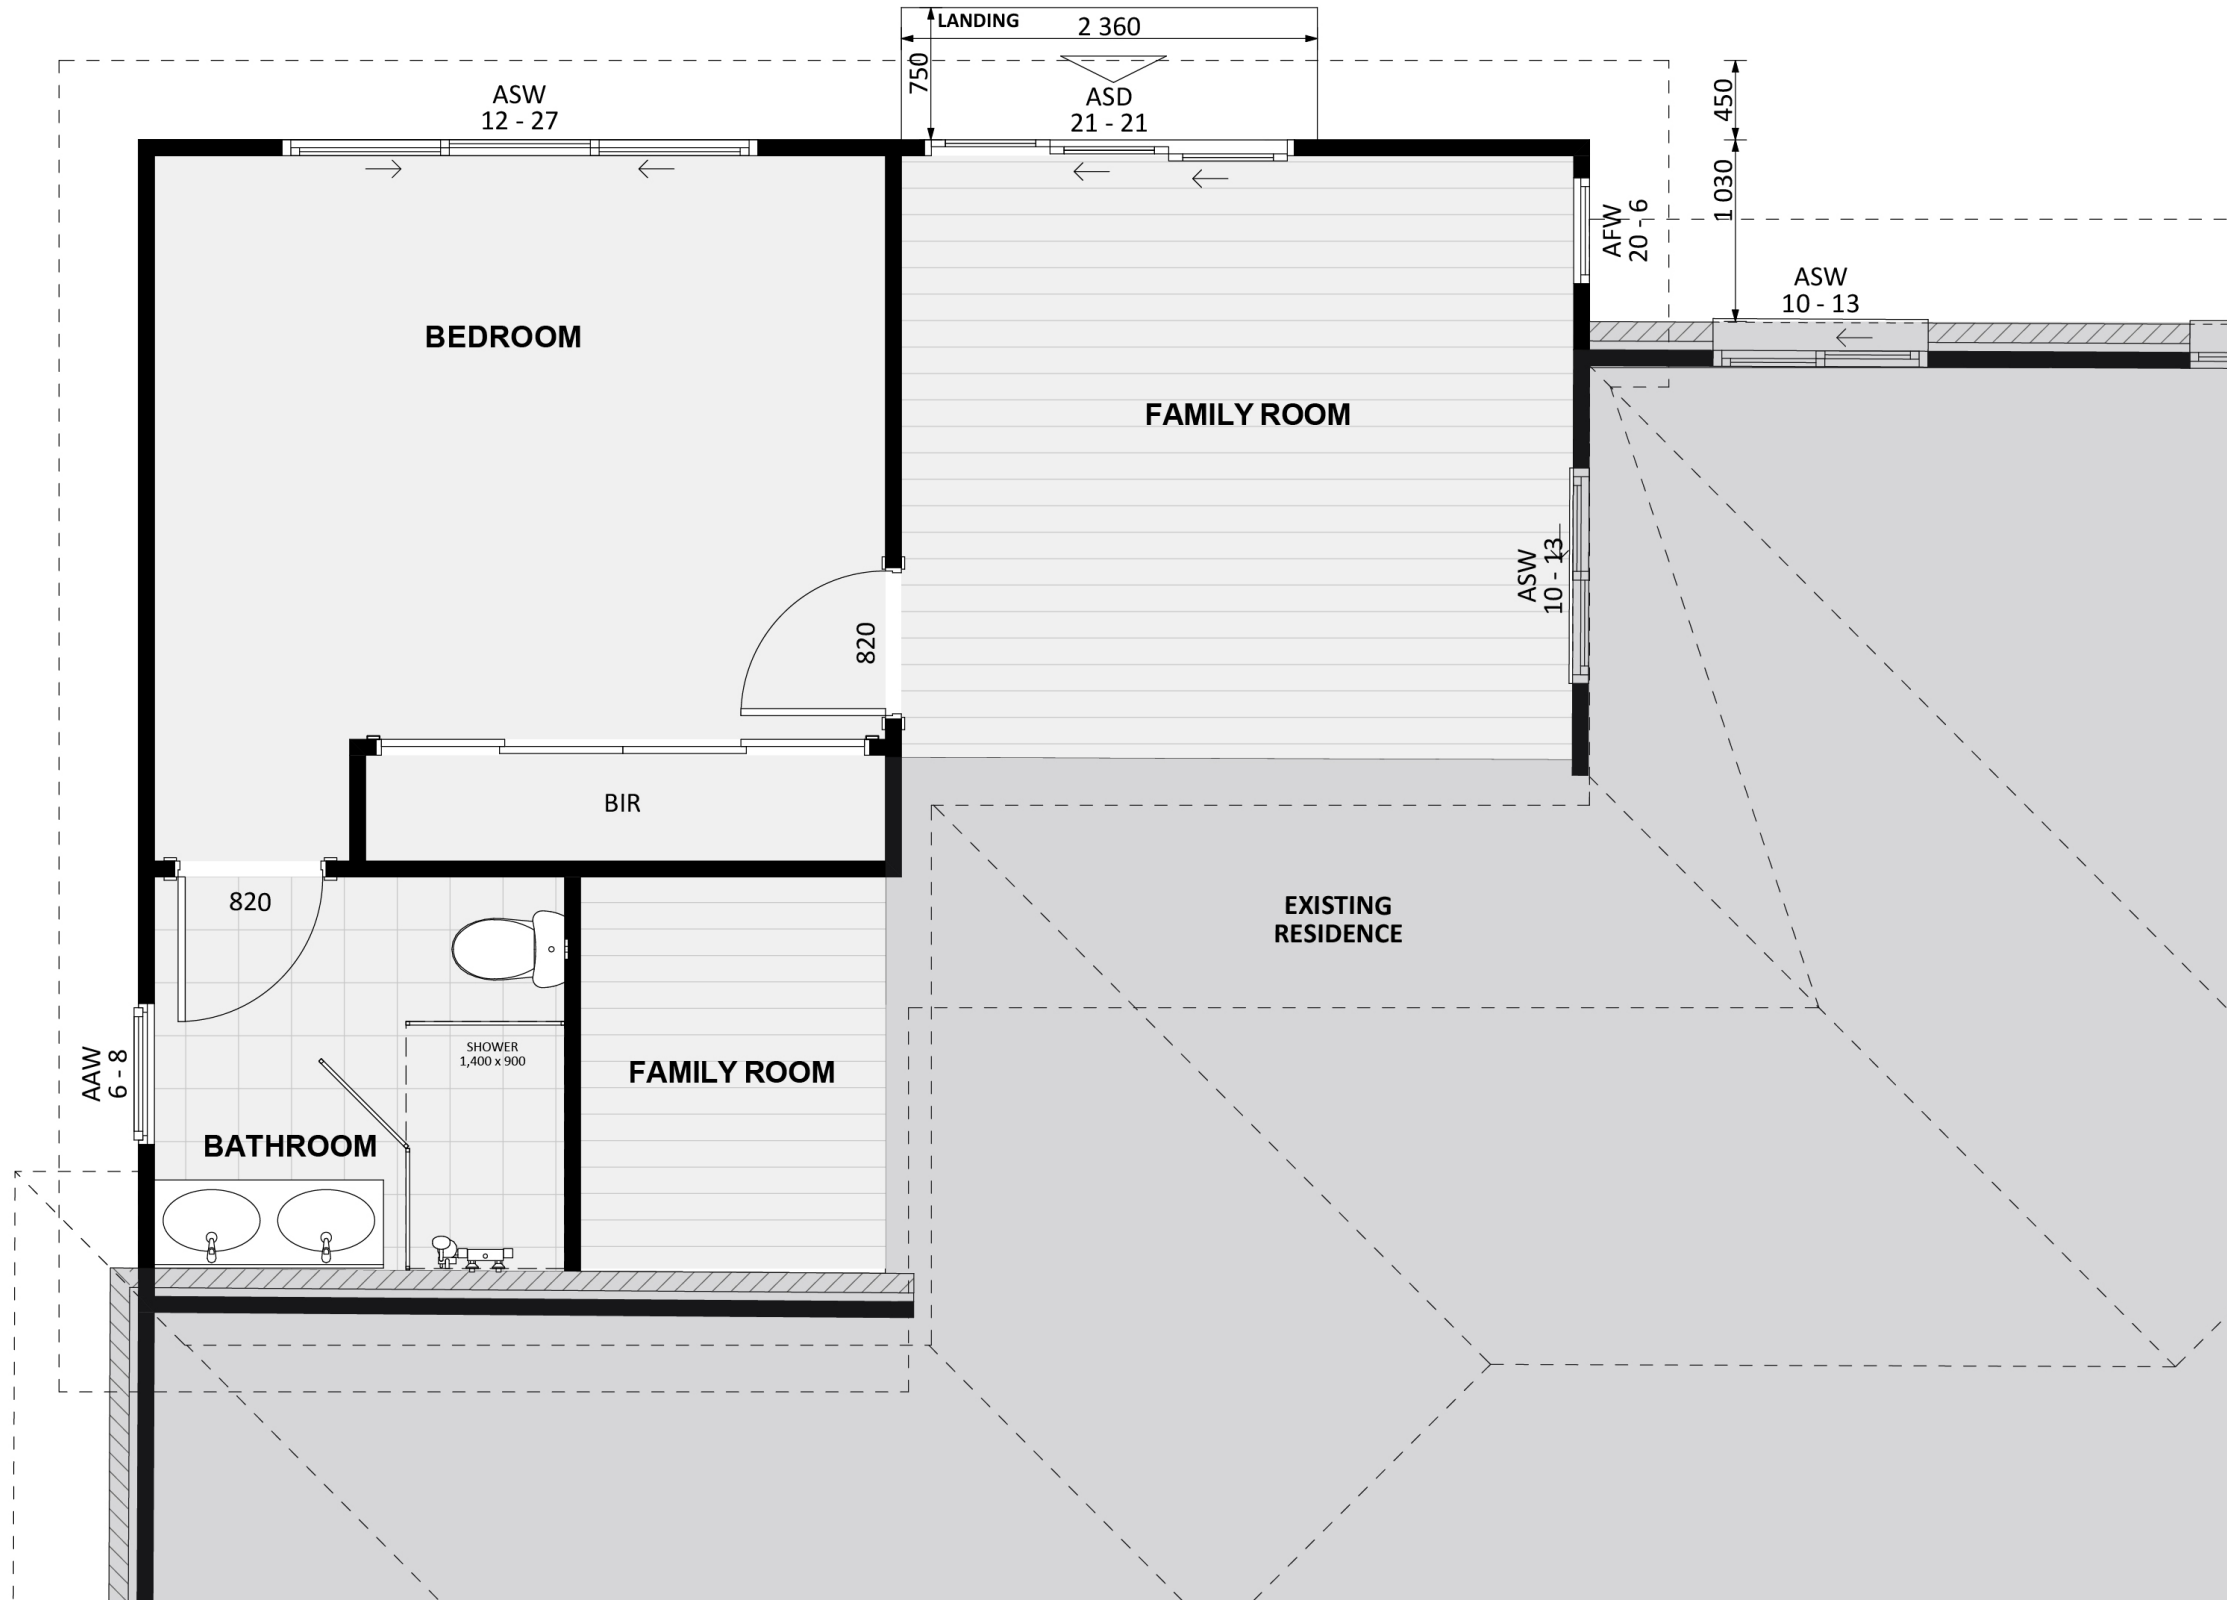

1151

ACT Building Lic: 2012767

FIXED
PRICE
EXTENSIONS

Colorbond Roof and Gutters
Colour: Monument

Aluminium Window and Door Frames
Colour: Monument

Matrix Cladding
Colour: Jasper

An elevation is the height of the structure from ground level to the height of the roof.