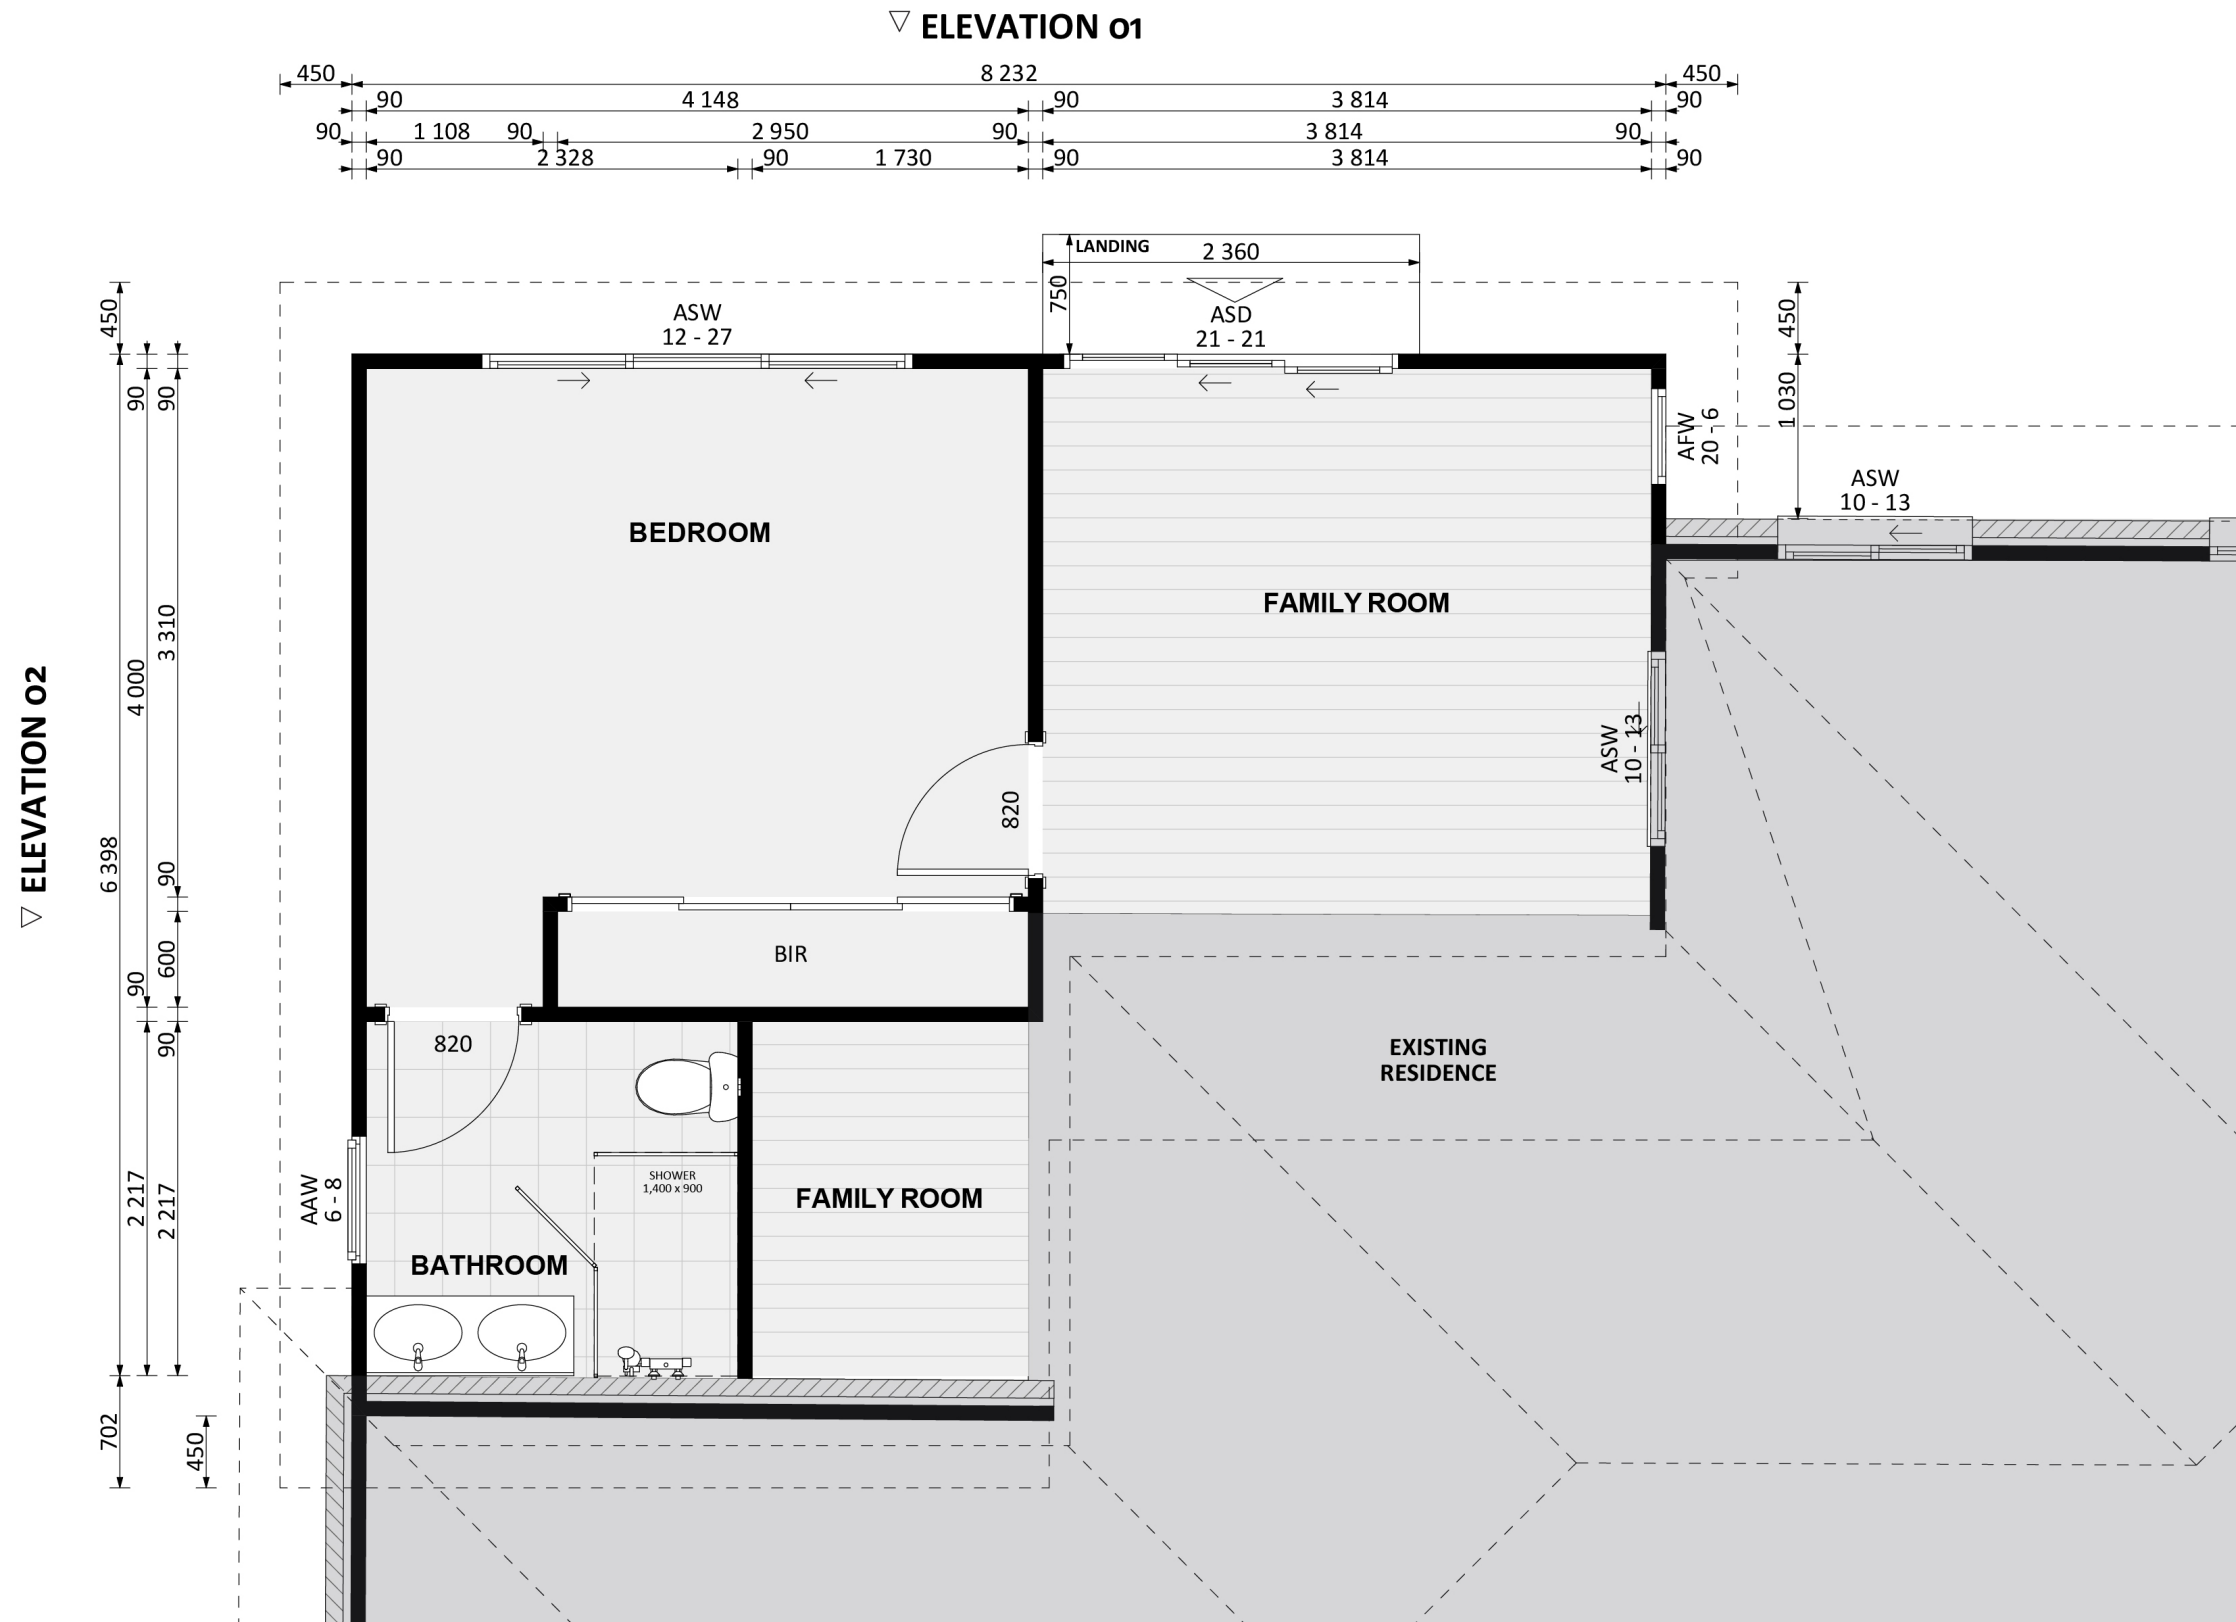

1151

ACT Building Lic: 2012767

FIXED
PRICE
EXTENSIONS

Colorbond Roof and Gutters
Colour: Monument

Aluminium Window and Door Frames
Colour: Monument

Matrix Cladding
Colour: Jasper

An elevation is the height of the structure from ground level to the height of the roof.