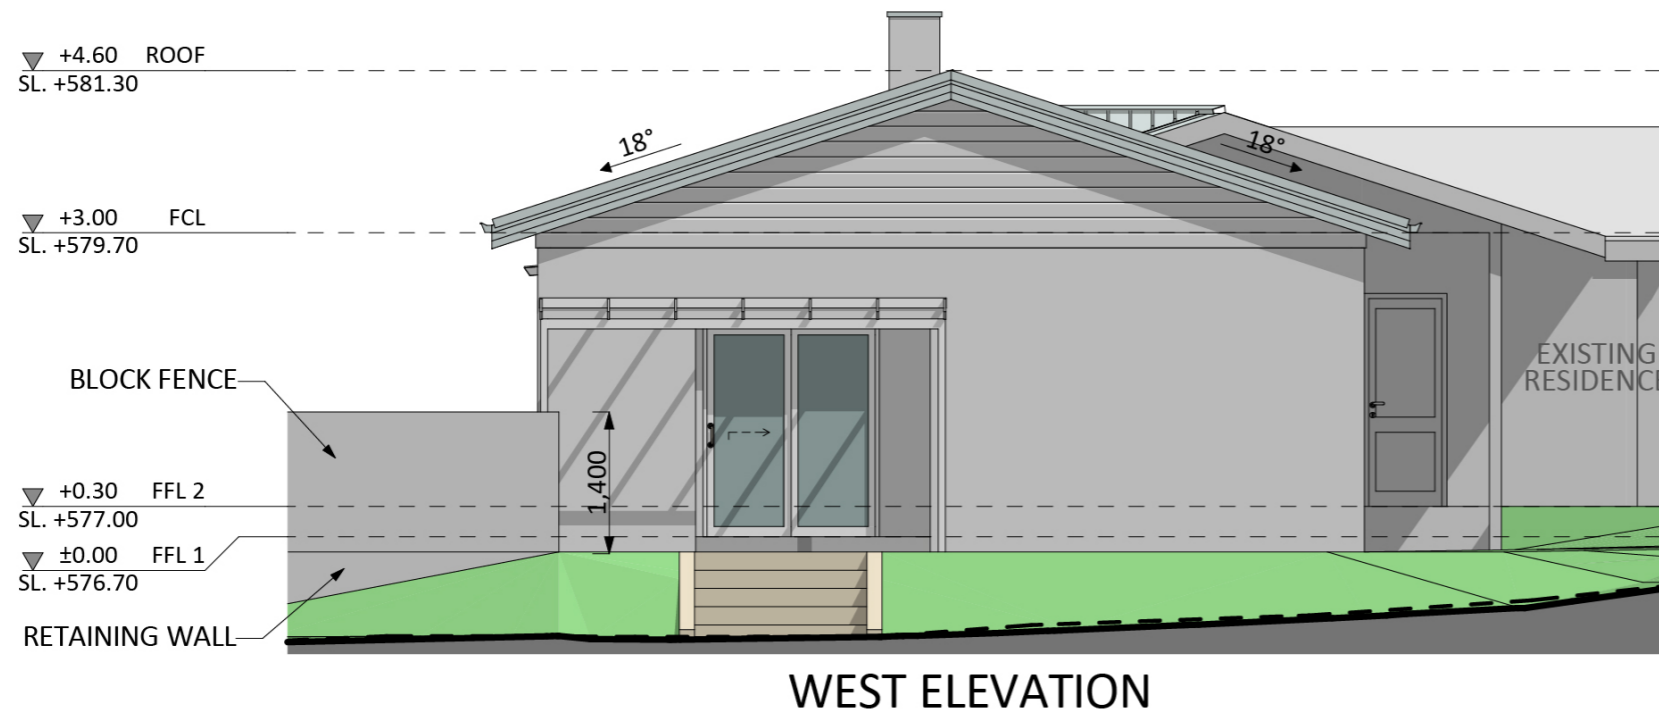

1150

ACT Building Lic: 2012767

FIXED
PRICE
EXTENSIONS

Gutters and Fascia
Colour: White

Roof Coverings
ZINCALUME® Standing Seam

Timber Post
Colour: White

Window and Door Frames
Colour: White

Rendered Brick Veneer

An elevation is the height of the structure from ground level to the height of the roof.

An elevation is the height of the structure from ground level to the height of the roof.

 **FIXED
PRICE
EXTENSIONS**