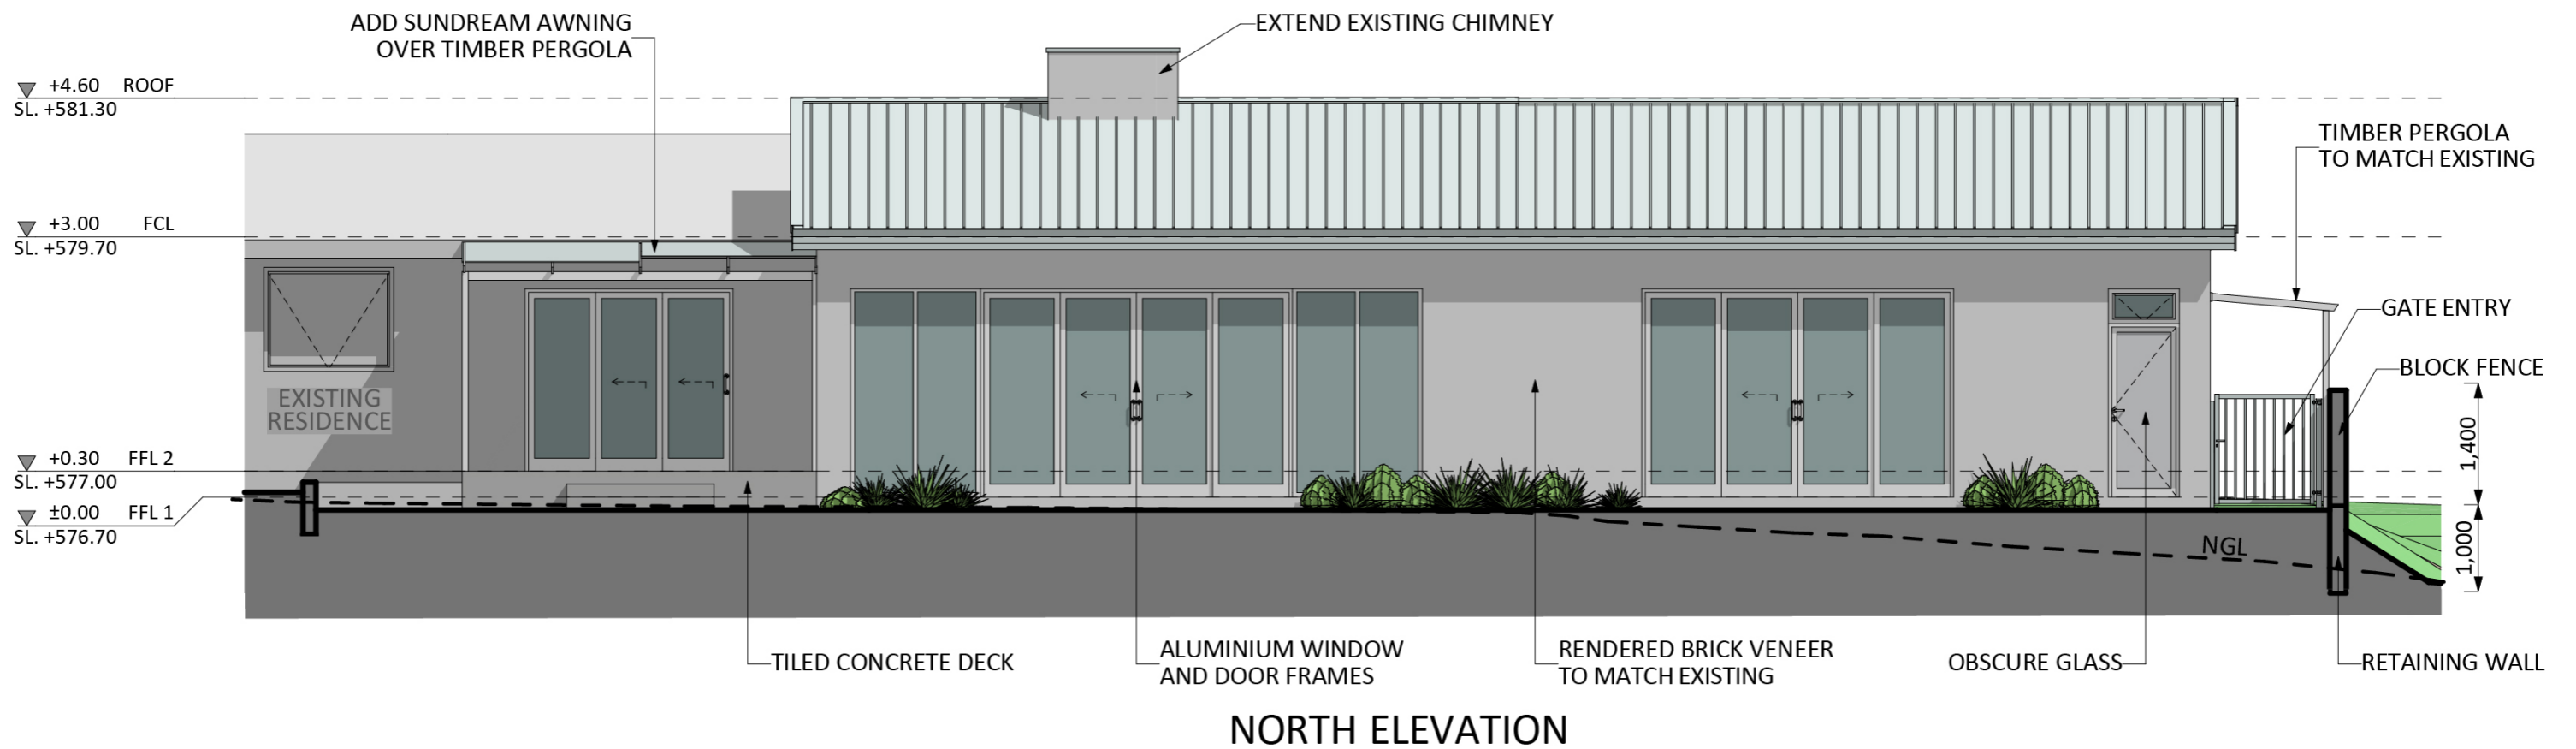

1150

ACT Building Lic: 2012767

FIXED
PRICE
EXTENSIONS

Gutters and Fascia
Colour: White

Roof Coverings
ZINCALUME® Standing Seam

Timber Post
Colour: White

Window and Door Frames
Colour: White

Rendered Brick Veneer

An elevation is the height of the structure from ground level to the height of the roof.

An elevation is the height of the structure from ground level to the height of the roof.

 **FIXED
PRICE
EXTENSIONS**