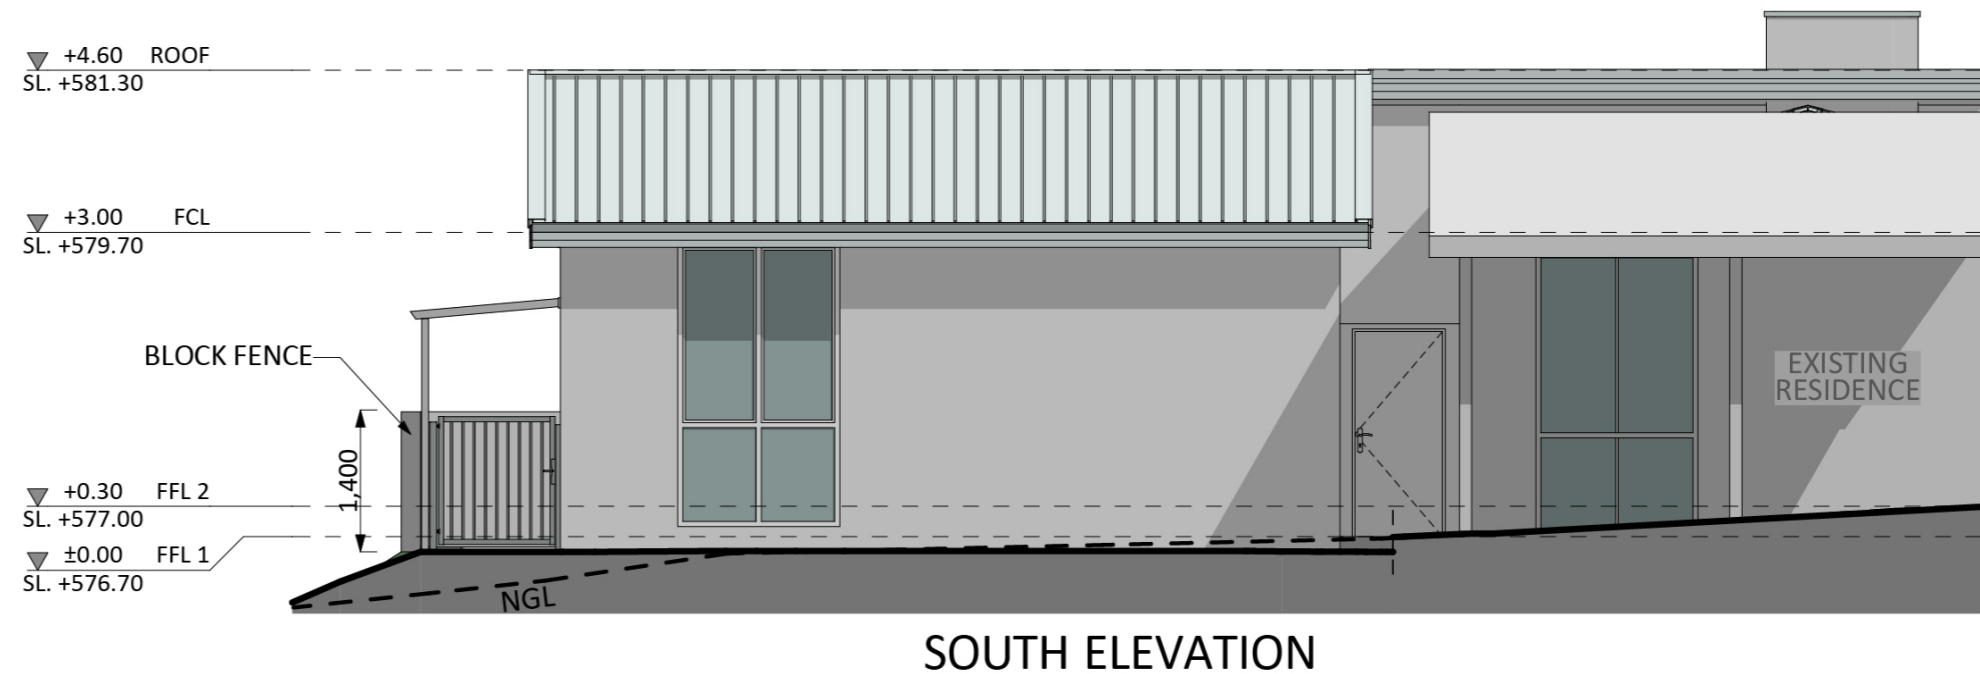

1150

ACT Building Lic: 2012767

FIXED
PRICE
EXTENSIONS

Gutters and Fascia
Colour: White

Roof Coverings
ZINCALUME® Standing Seam

Timber Post
Colour: White

Window and Door Frames
Colour: White

Rendered Brick Veneer

An elevation is the height of the structure from ground level to the height of the roof.

An elevation is the height of the structure from ground level to the height of the roof.

 **FIXED
PRICE
EXTENSIONS**