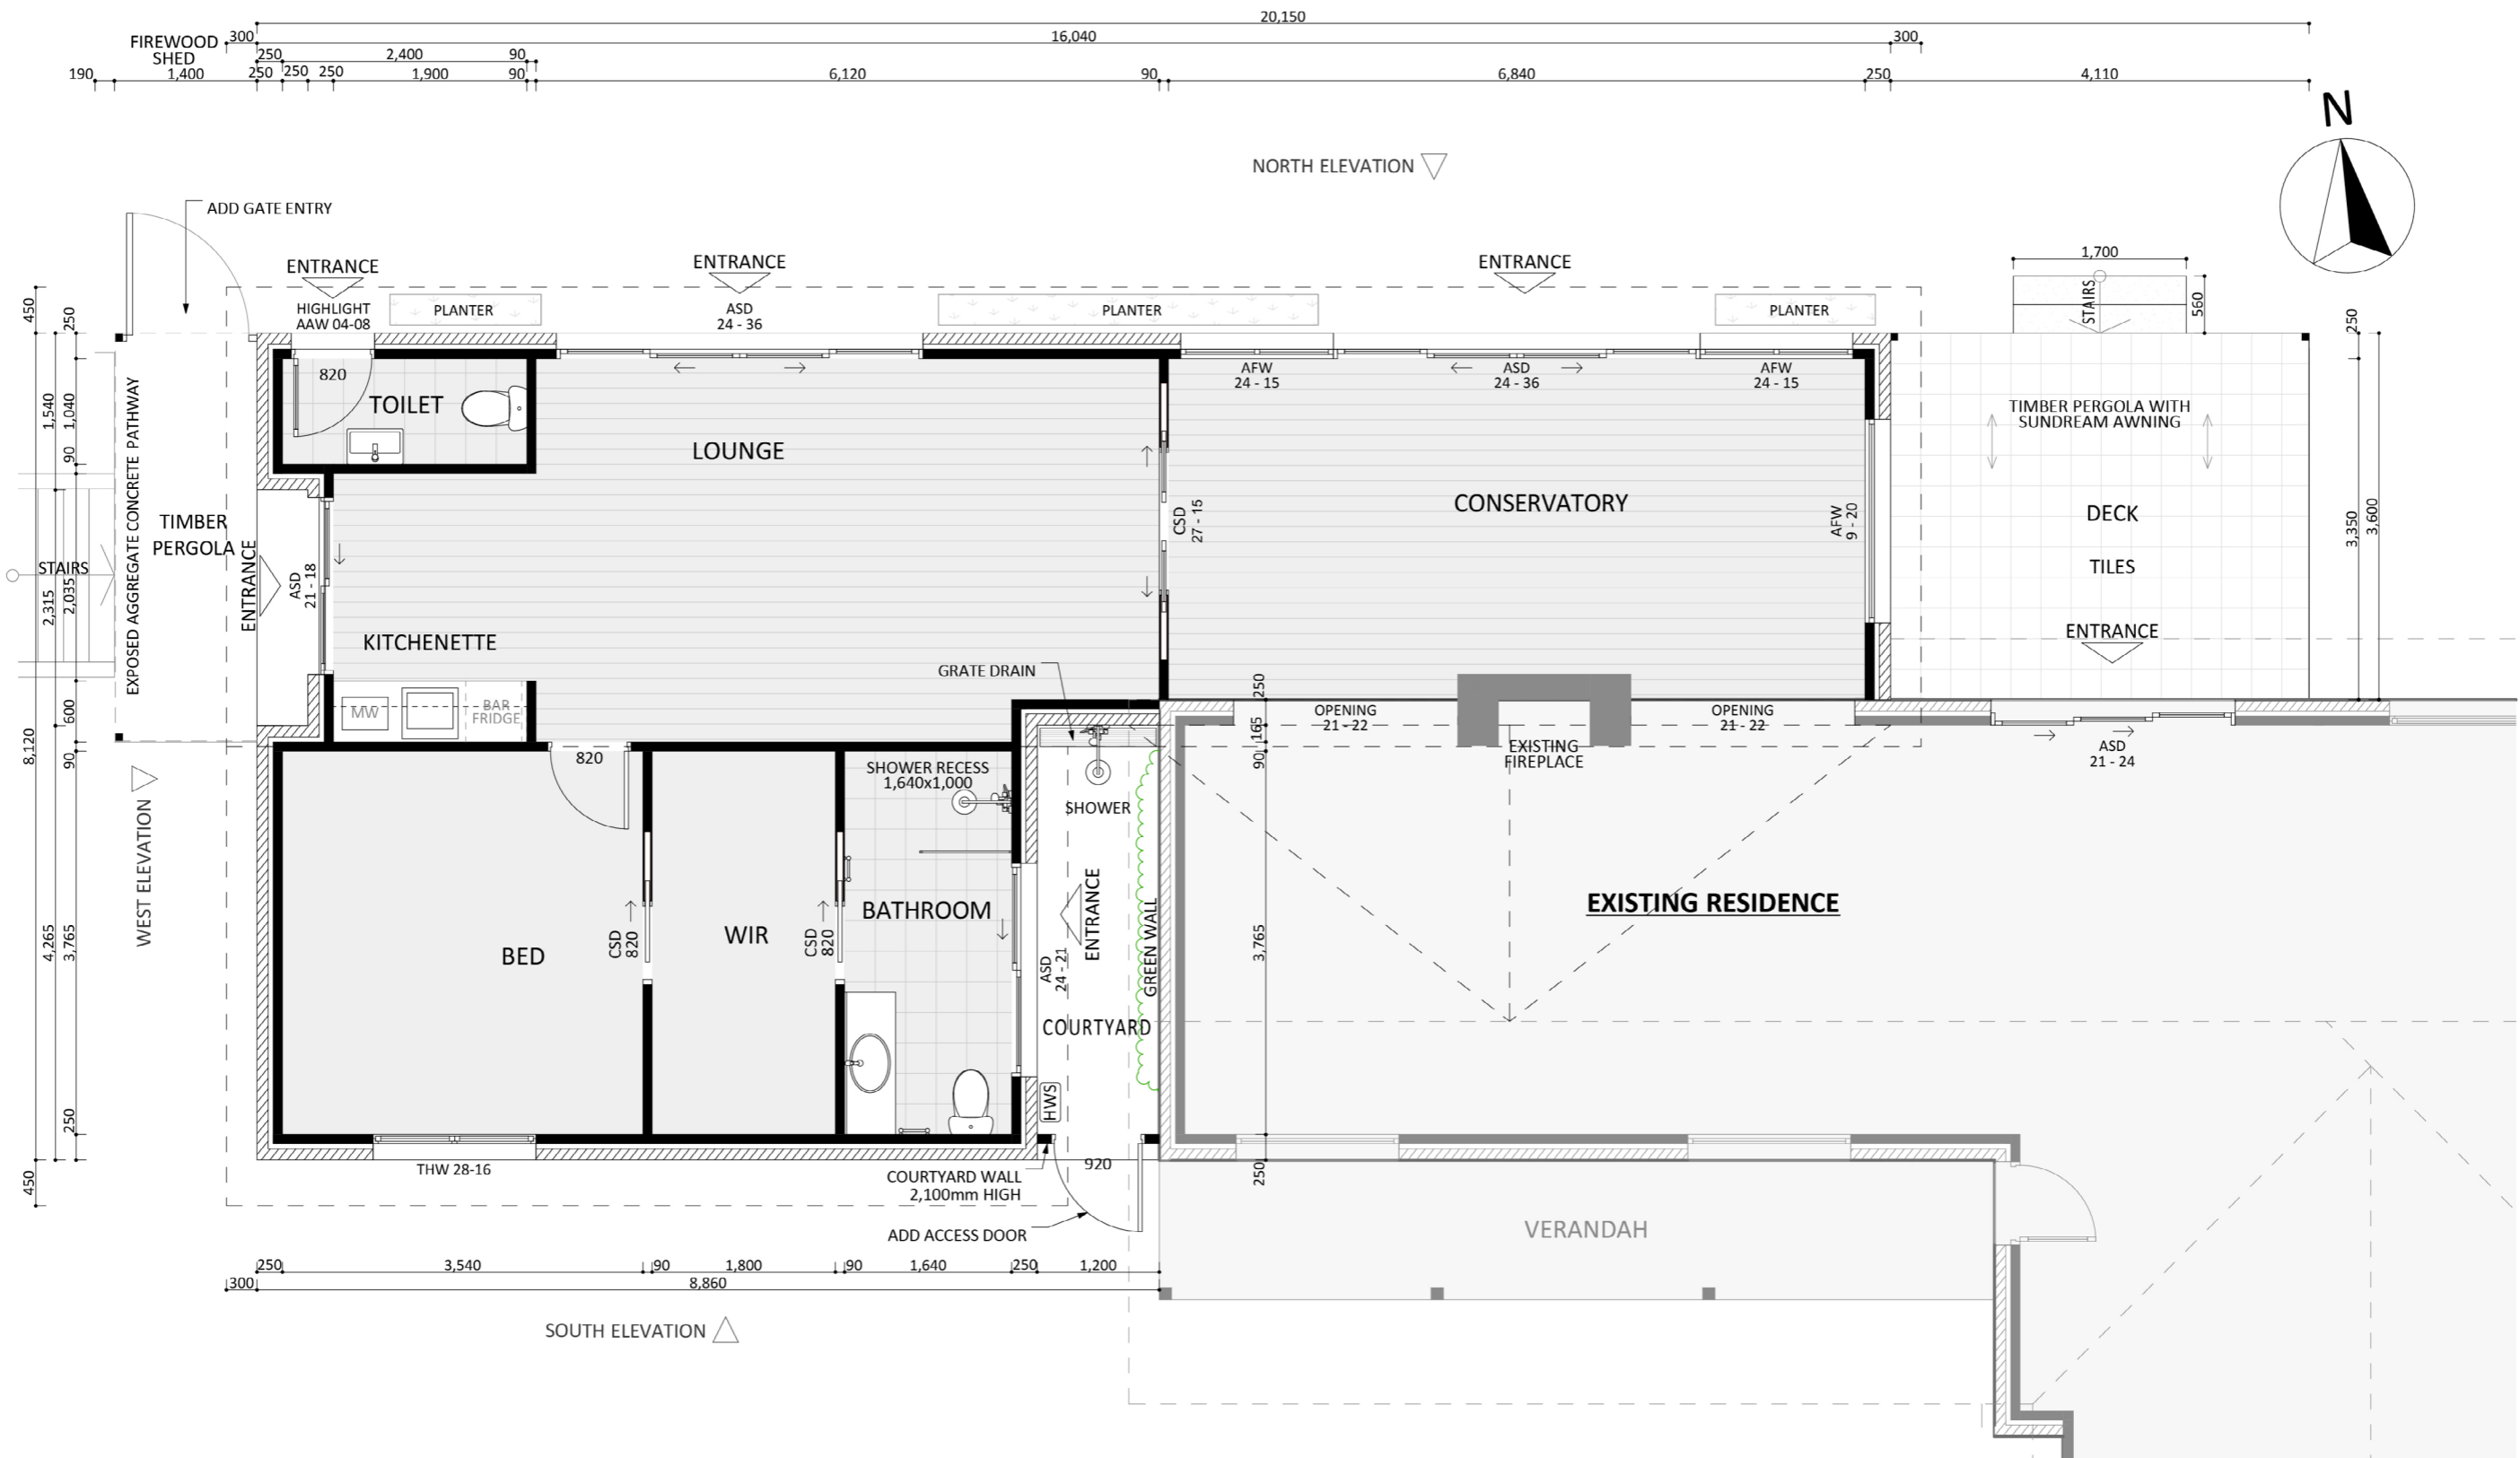

1150

ACT Building Lic: 2012767

FIXED
PRICE
EXTENSIONS

Gutters and Fascia
Colour: White

Roof Coverings
ZINCALUME® Standing Seam

Timber Post
Colour: White

Window and Door Frames
Colour: White

Rendered Brick Veneer

An elevation is the height of the structure from ground level to the height of the roof.

An elevation is the height of the structure from ground level to the height of the roof.

 **FIXED
PRICE
EXTENSIONS**