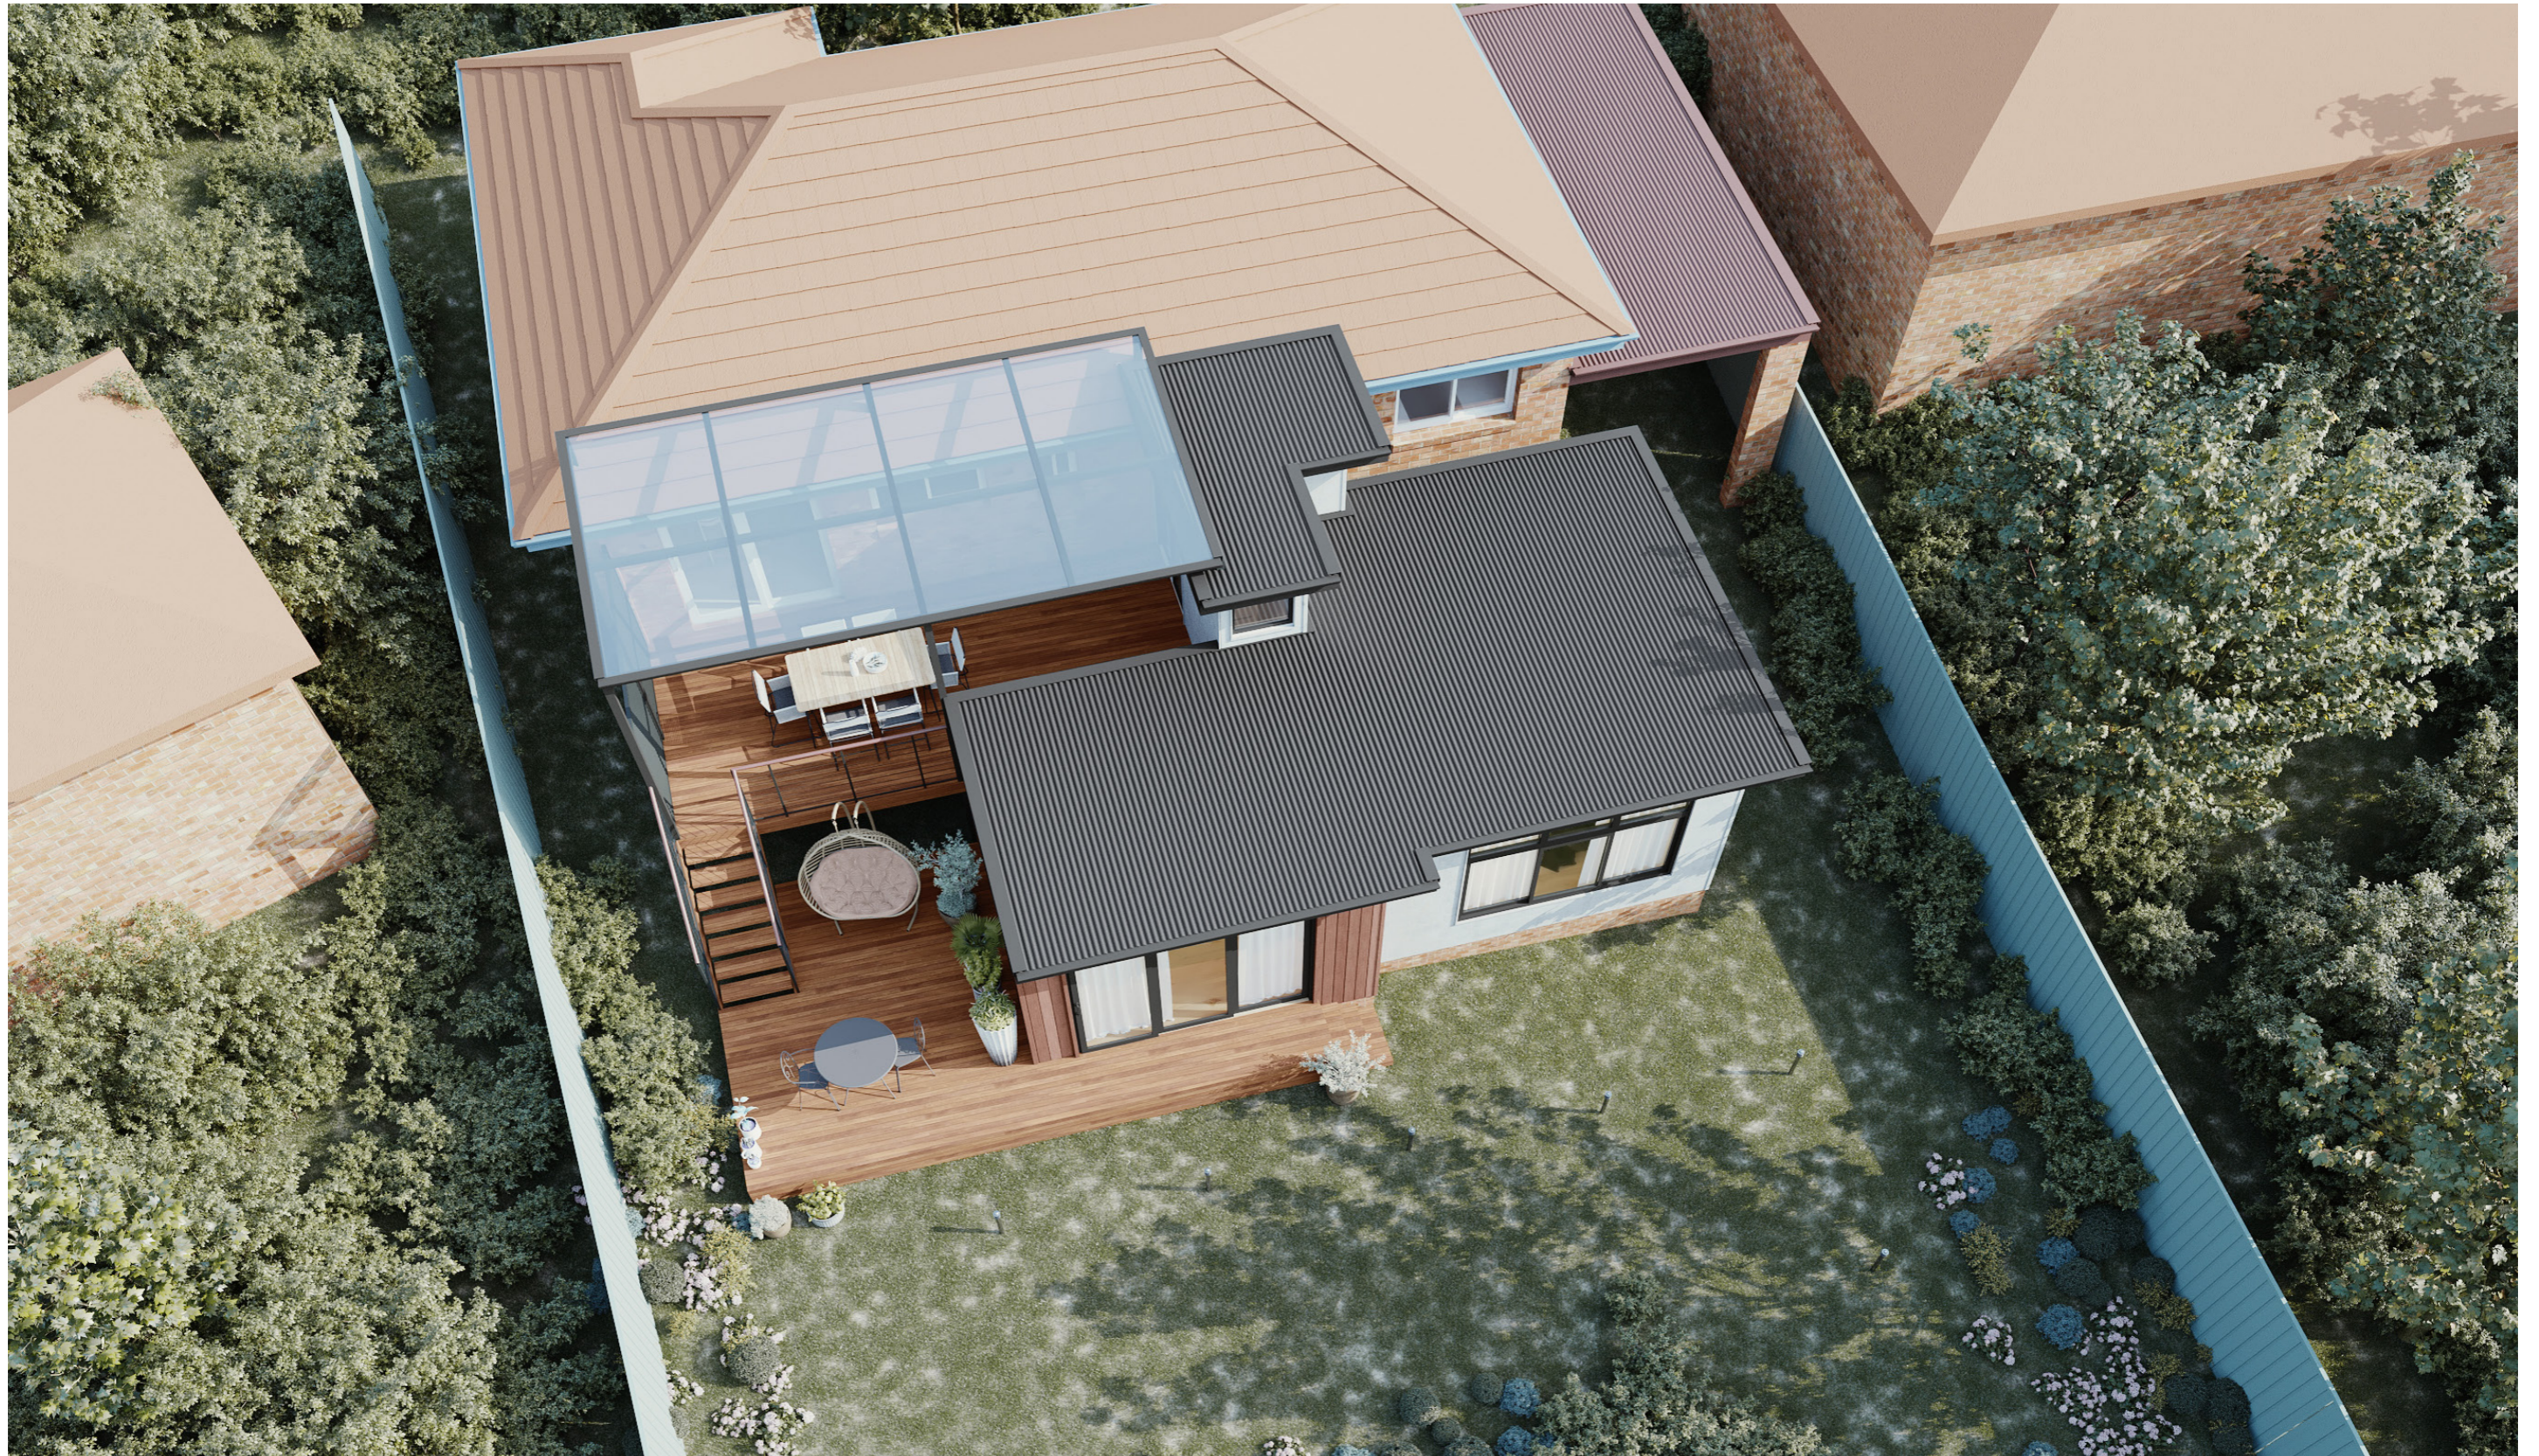

1149

ACT Building Lic: 2012767

FIXED
PRICE
EXTENSIONS

Roof Covering
Colour: Monument

Vertical Timber Weathertex
Colour: Natural

Rendered Cement
Sheeting

Timber Deck
Colour: Natural

Aluminium Window and Door Frames
Colour: Monument

Brick Base
Colour: Match Existing

An elevation is the height of the structure from ground level to the height of the roof.

SOUTH ELEVATION 01

WEST ELEVATION 02

An elevation is the height of the structure from ground level to the height of the roof.