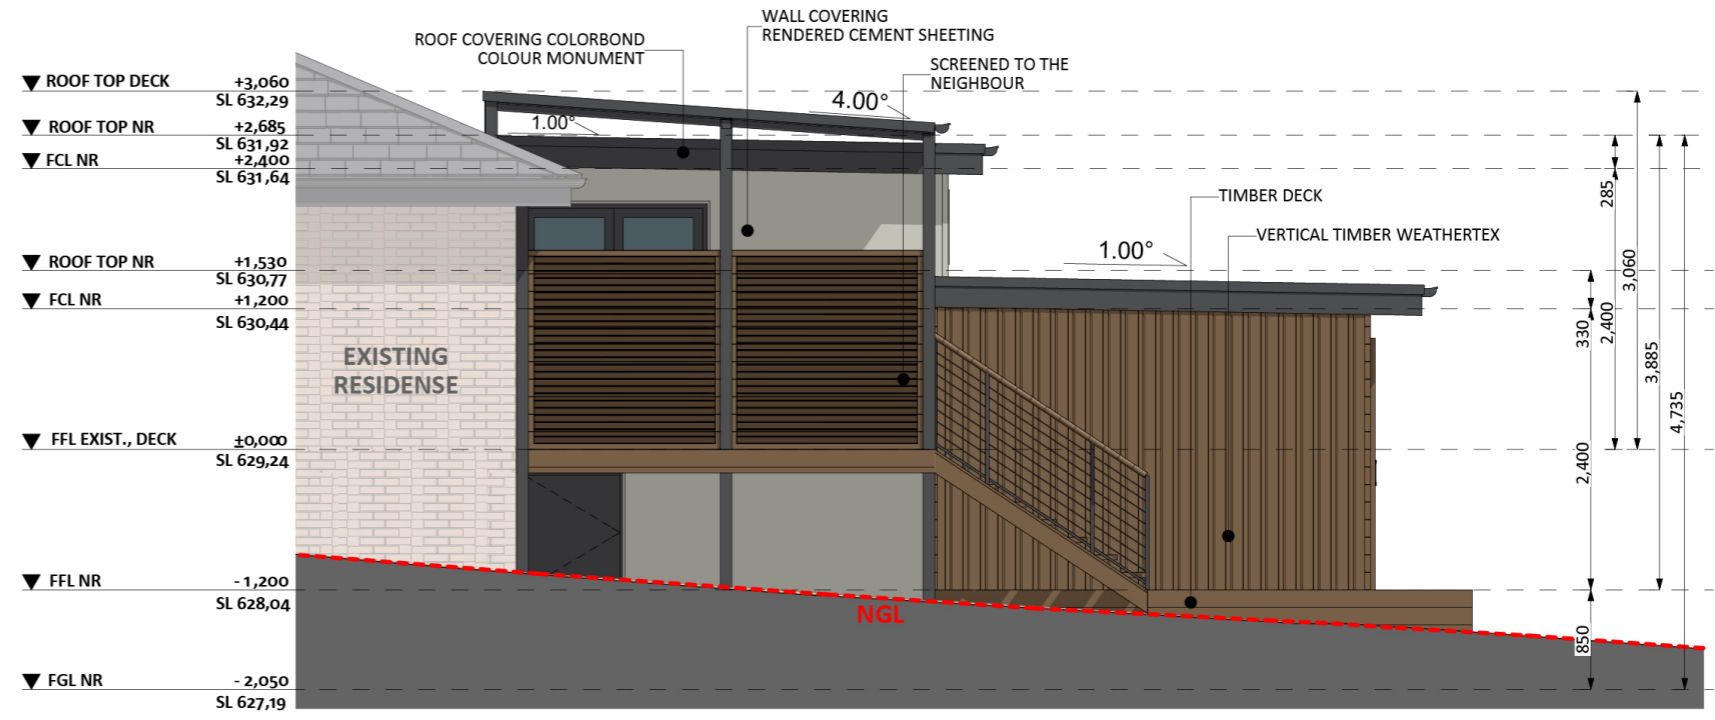

1149

ACT Building Lic: 2012767

FIXED
PRICE
EXTENSIONS

Roof Covering
Colour: Monument

Vertical Timber Weathertex
Colour: Natural

Rendered Cement
Sheeting

Timber Deck
Colour: Natural

Aluminium Window and Door Frames
Colour: Monument

Brick Base
Colour: Match Existing

An elevation is the height of the structure from ground level to the height of the roof.

SOUTH ELEVATION 01

WEST ELEVATION 02

An elevation is the height of the structure from ground level to the height of the roof.

EAST ELEVATION 03

NORTH ELEVATION 04

 **FIXED
PRICE
EXTENSIONS**

fixedpriceextensions.com.au
canberragrannyflatbuilders.com.au

 info@cgfb.com.au

 1300 979 658

ACT Building Lic: 2012767