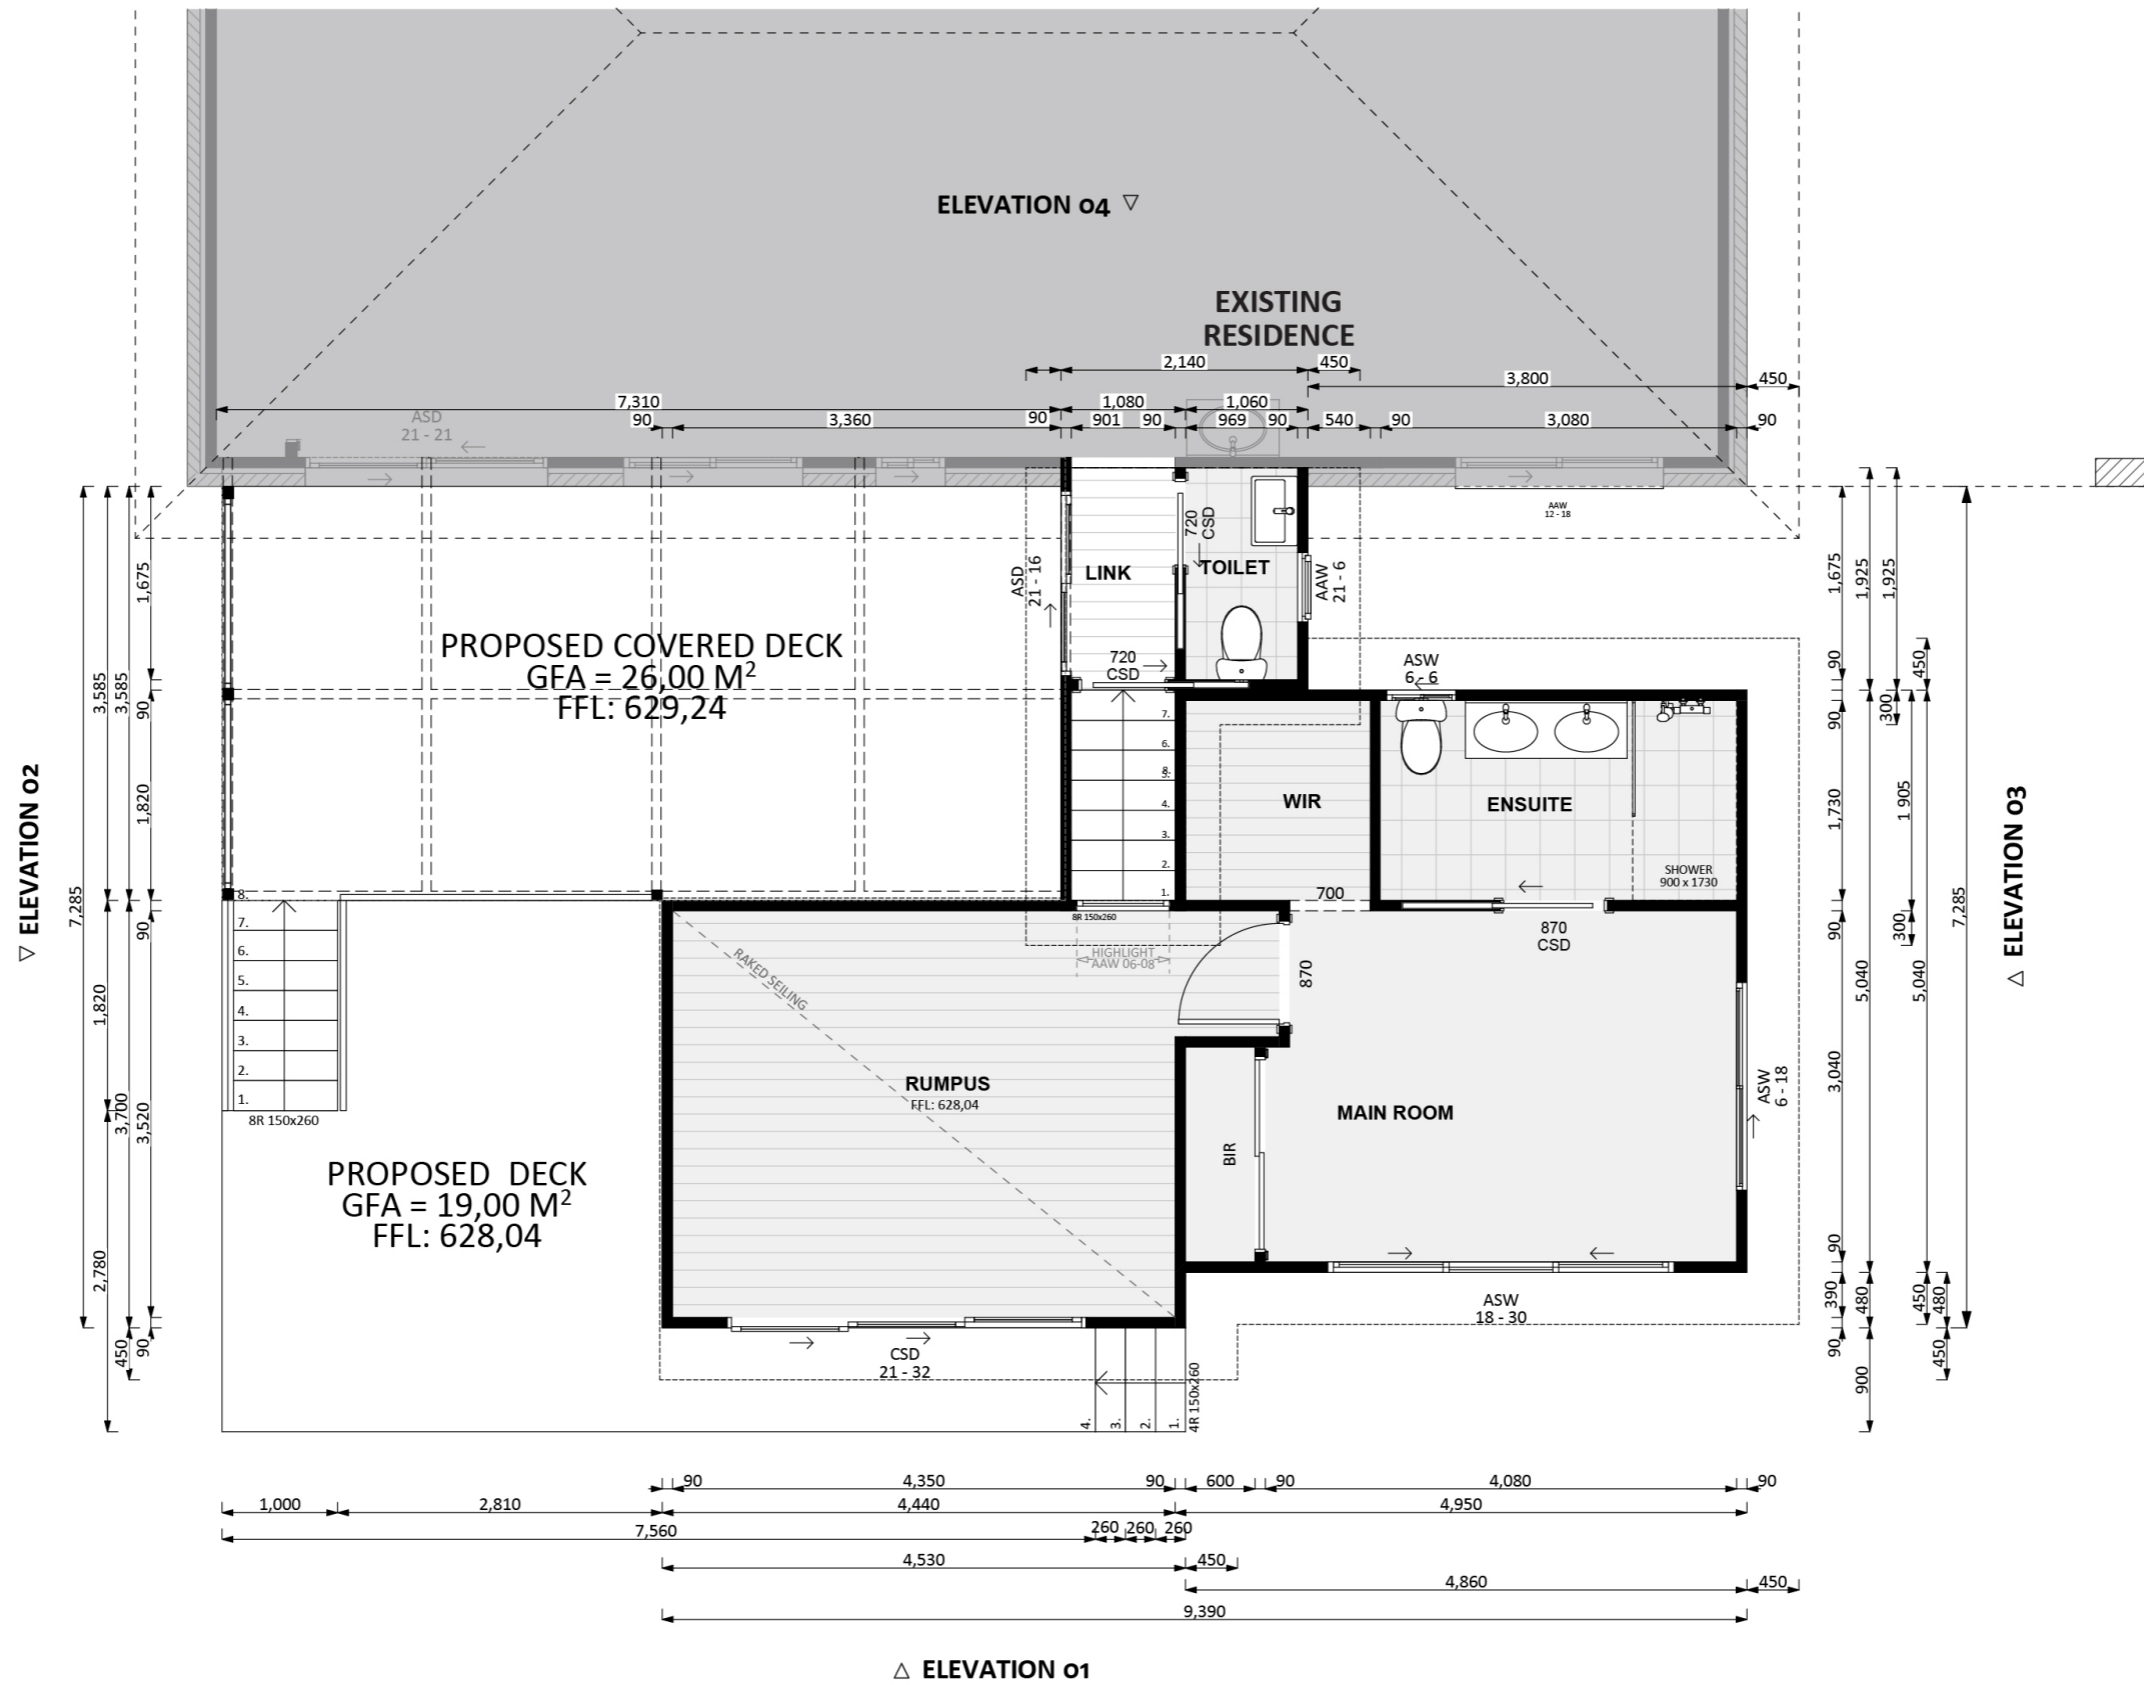

1149

ACT Building Lic: 2012767

FIXED
PRICE
EXTENSIONS

Roof Covering
Colour: Monument

Vertical Timber Weathertex
Colour: Natural

Rendered Cement
Sheeting

Timber Deck
Colour: Natural

Aluminium Window and Door Frames
Colour: Monument

Brick Base
Colour: Match Existing

An elevation is the height of the structure from ground level to the height of the roof.

SOUTH ELEVATION 01

WEST ELEVATION 02

An elevation is the height of the structure from ground level to the height of the roof.