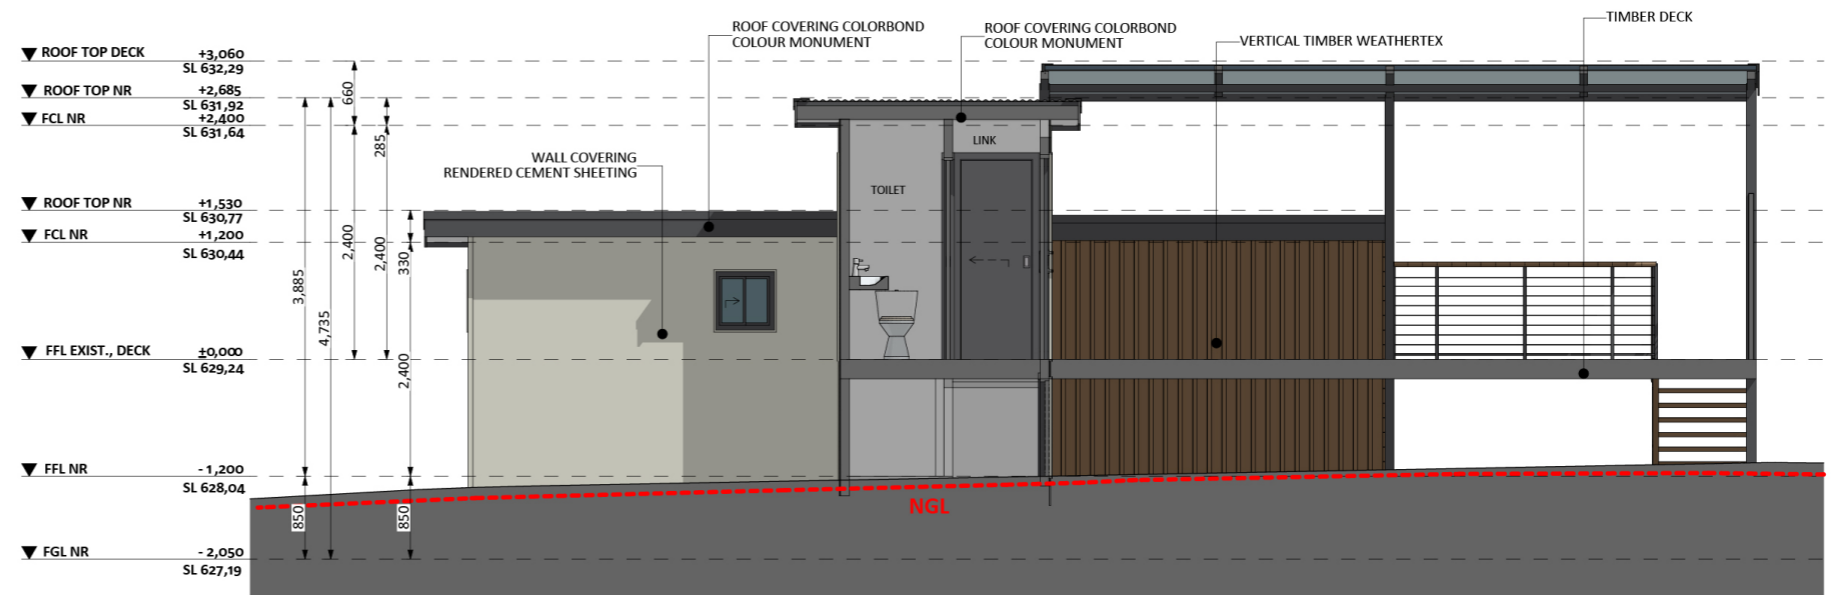

Brick Base
Colour: Match Existing

An elevation is the height of the structure from ground level to the height of the roof.

SOUTH ELEVATION 01

WEST ELEVATION 02

An elevation is the height of the structure from ground level to the height of the roof.

EAST ELEVATION 03

NORTH ELEVATION 04

 **FIXED
PRICE
EXTENSIONS**

fixedpriceextensions.com.au
canberragrannyflatbuilders.com.au

 info@cgfb.com.au

 1300 979 658

ACT Building Lic: 2012767