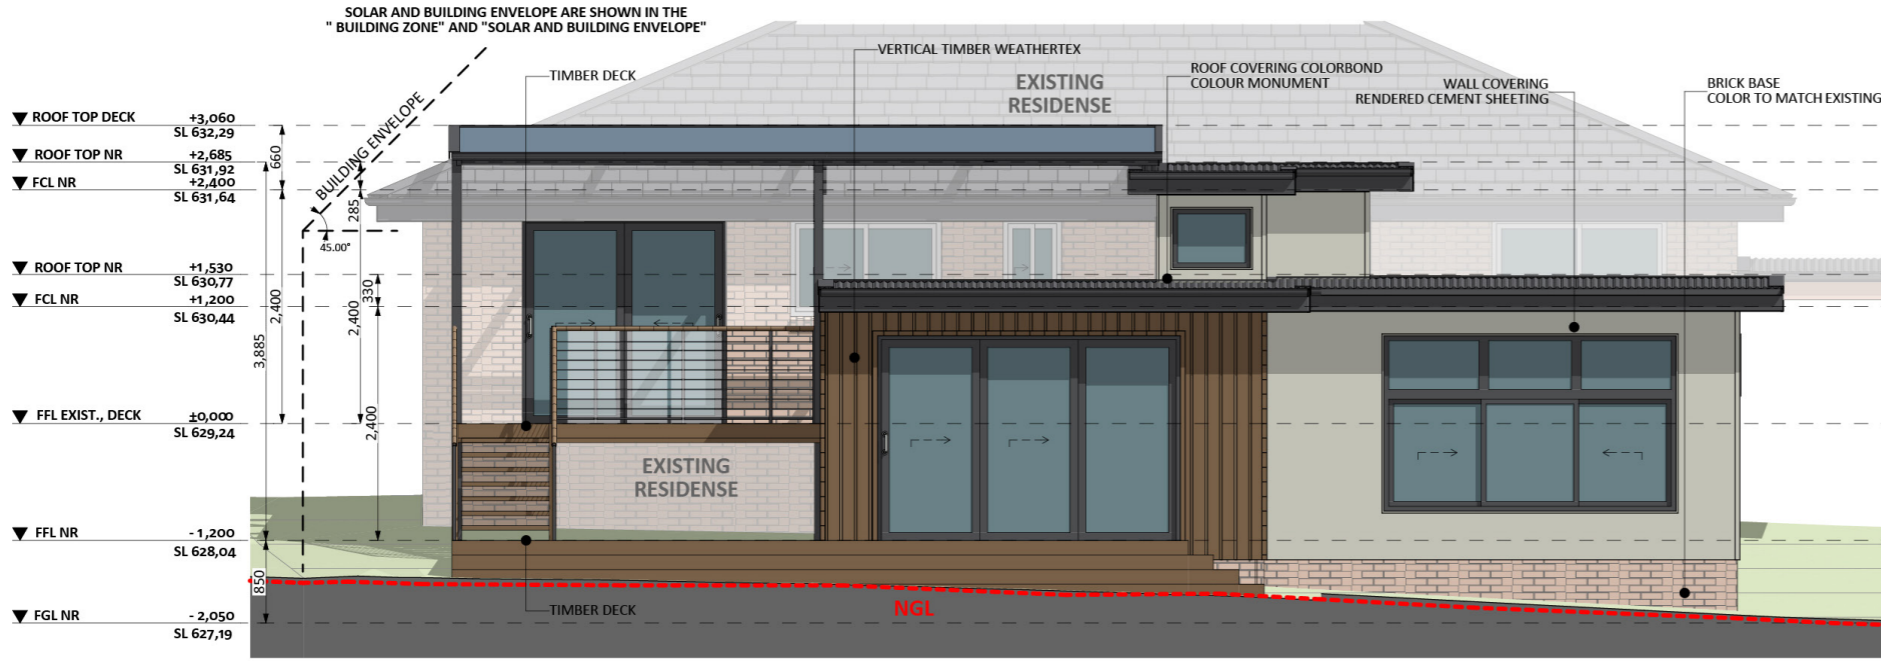

1149

ACT Building Lic: 2012767

FIXED
PRICE
EXTENSIONS

Roof Covering
Colour: Monument

Vertical Timber Weathertex
Colour: Natural

Rendered Cement
Sheeting

Timber Deck
Colour: Natural

Aluminium Window and Door Frames
Colour: Monument

Brick Base
Colour: Match Existing

An elevation is the height of the structure from ground level to the height of the roof.

SOUTH ELEVATION 01

WEST ELEVATION 02

An elevation is the height of the structure from ground level to the height of the roof.