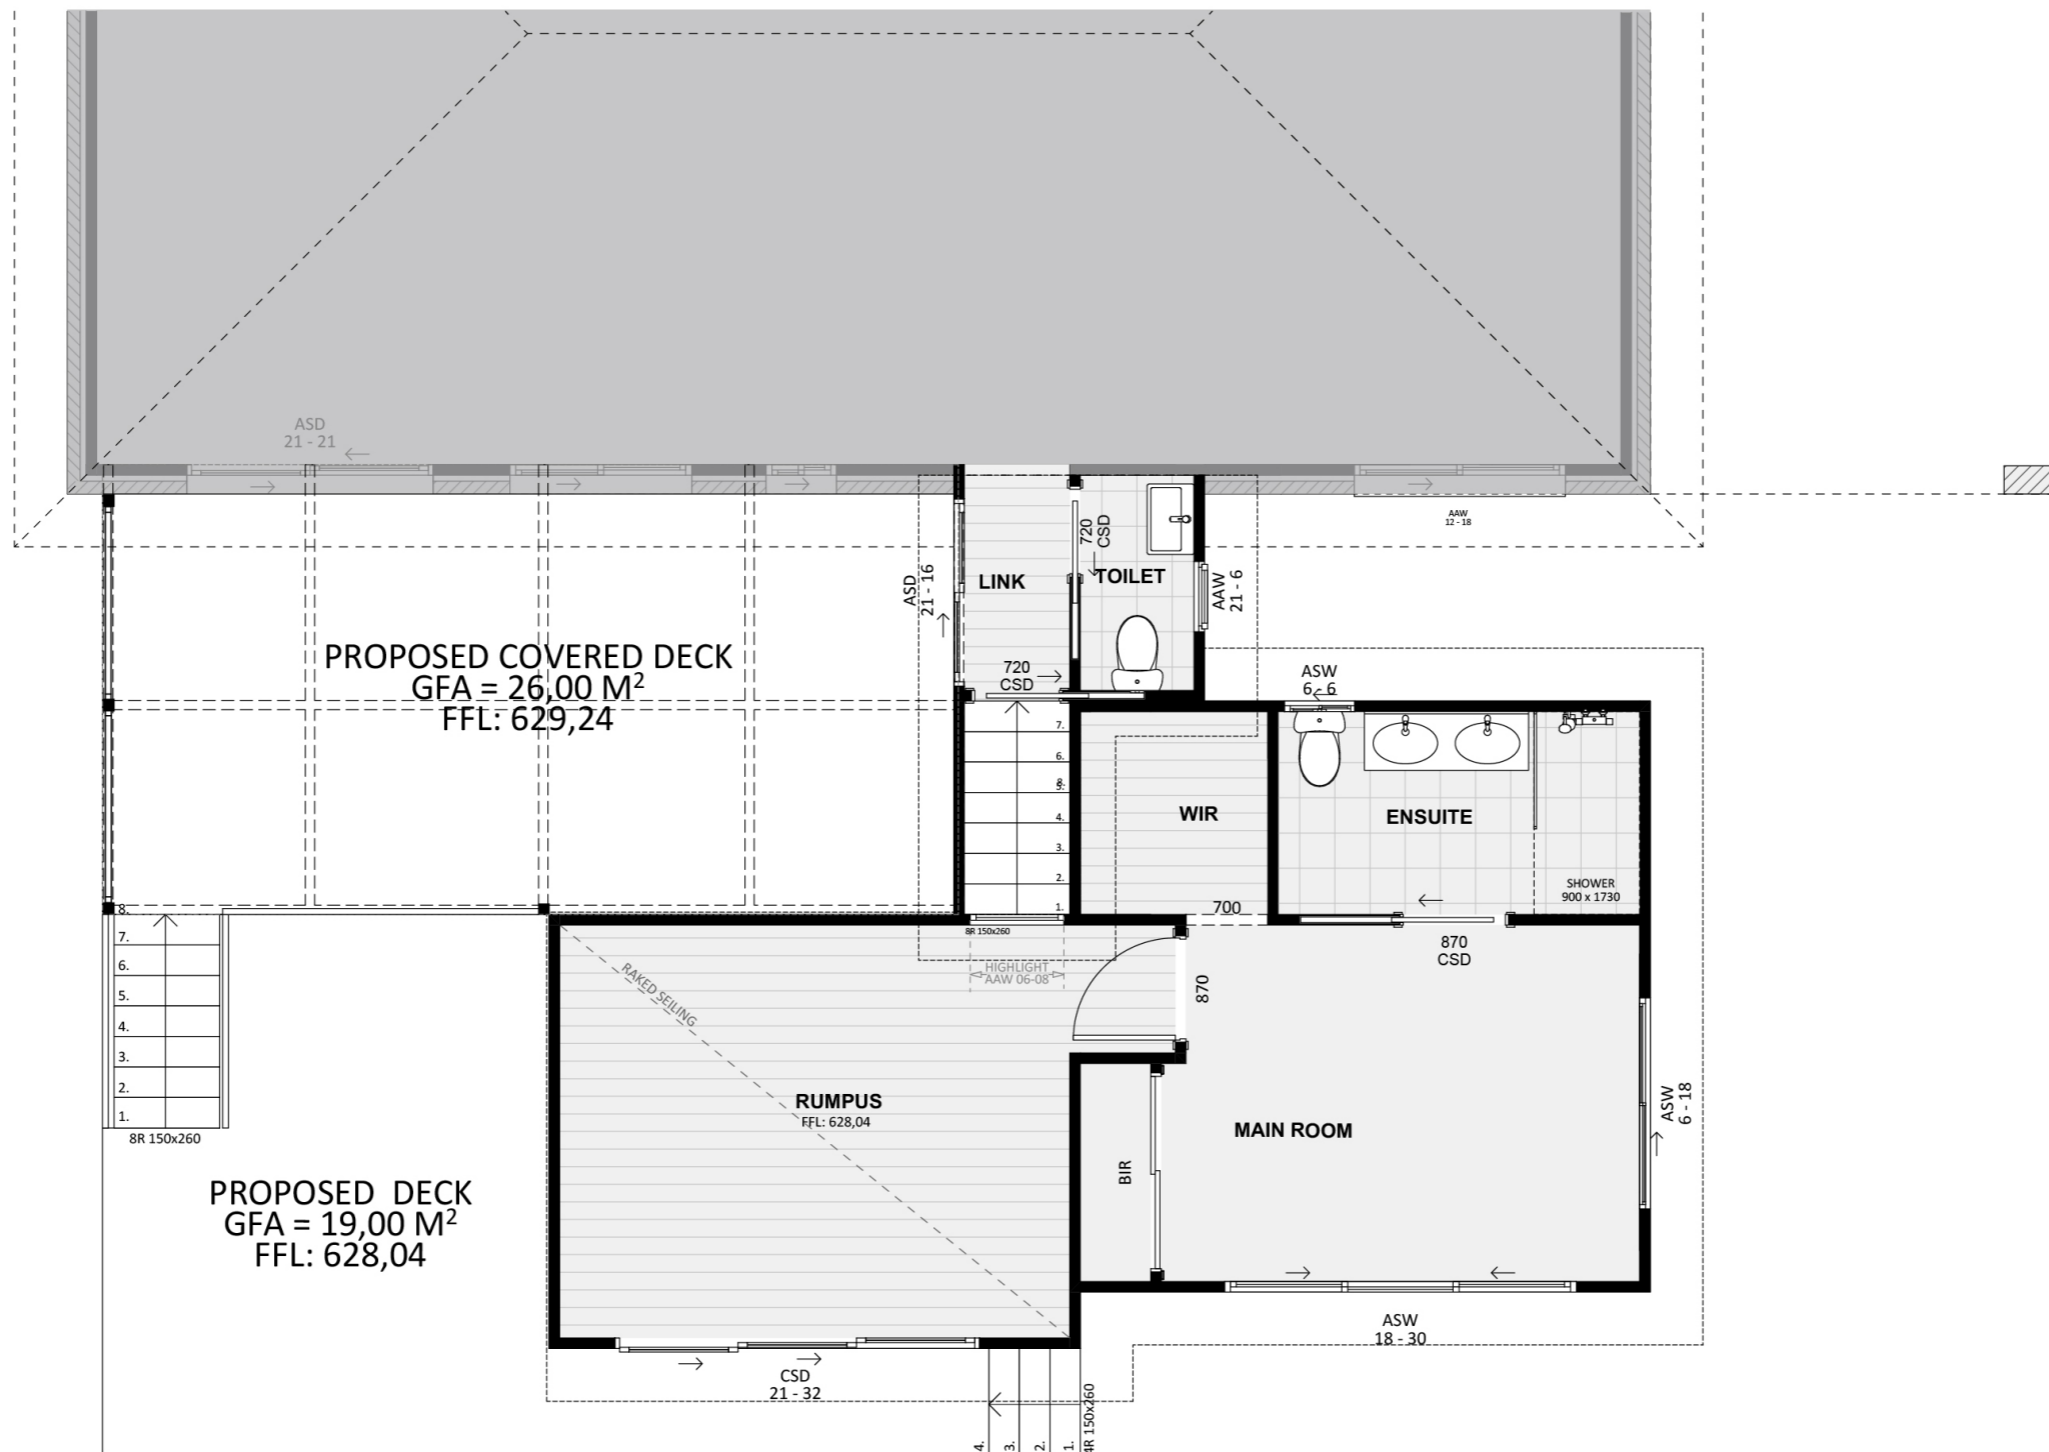

1149

ACT Building Lic: 2012767

FIXED
PRICE
EXTENSIONS

Roof Covering
Colour: Monument

Vertical Timber Weathertex
Colour: Natural

Rendered Cement
Sheeting

Timber Deck
Colour: Natural

Aluminium Window and Door Frames
Colour: Monument

Brick Base
Colour: Match Existing

An elevation is the height of the structure from ground level to the height of the roof.

SOUTH ELEVATION 01

WEST ELEVATION 02

An elevation is the height of the structure from ground level to the height of the roof.