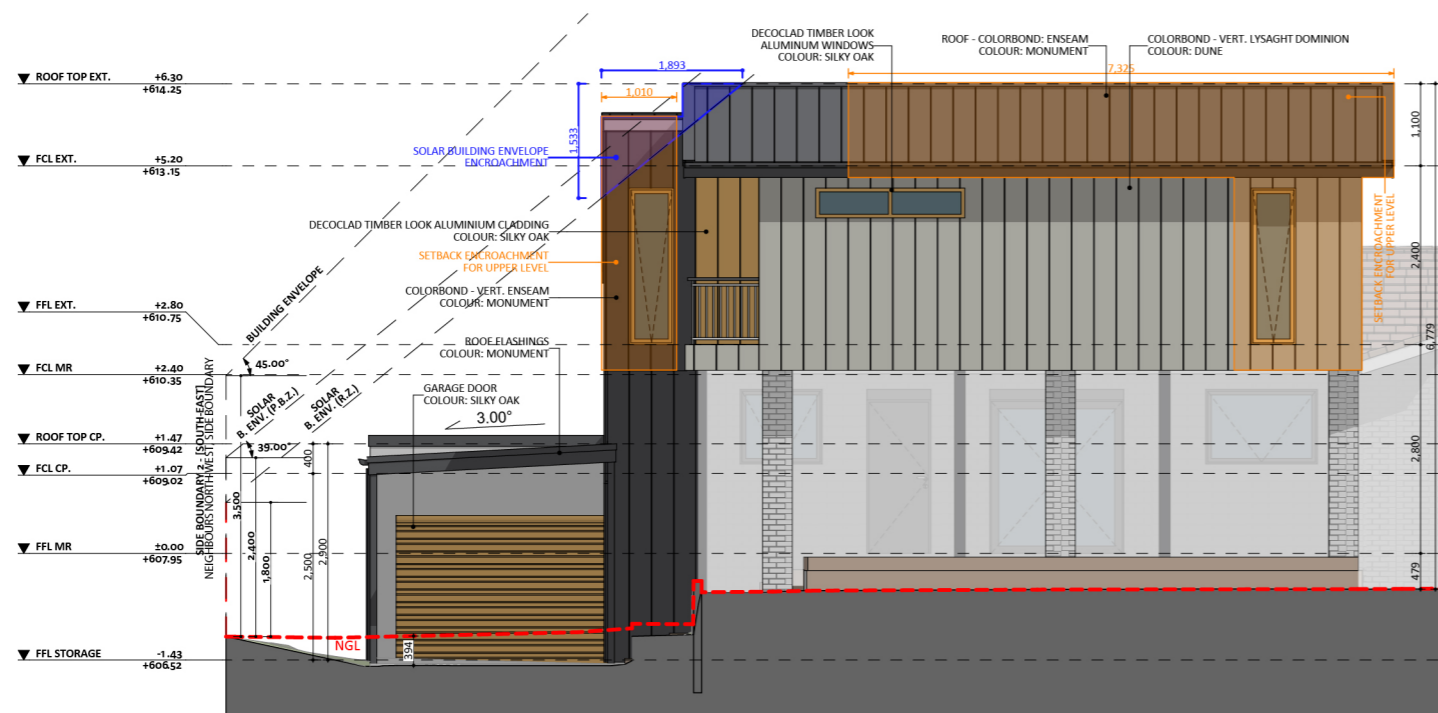

1143

ACT Building Lic: 2012767

**FIXED**  
**PRICE**  
**EXTENSIONS**

An elevation is the height of the structure from ground level to the height of the roof.

An elevation is the height of the structure from ground level to the height of the roof.

NORTH-WEST ELEVATIONS

NORTH-EAST ELEVATIONS

 **FIXED  
PRICE  
EXTENSIONS**

[fixedpriceextensions.com.au](http://fixedpriceextensions.com.au)  
[canberragrannyflatbuilders.com.au](http://canberragrannyflatbuilders.com.au)