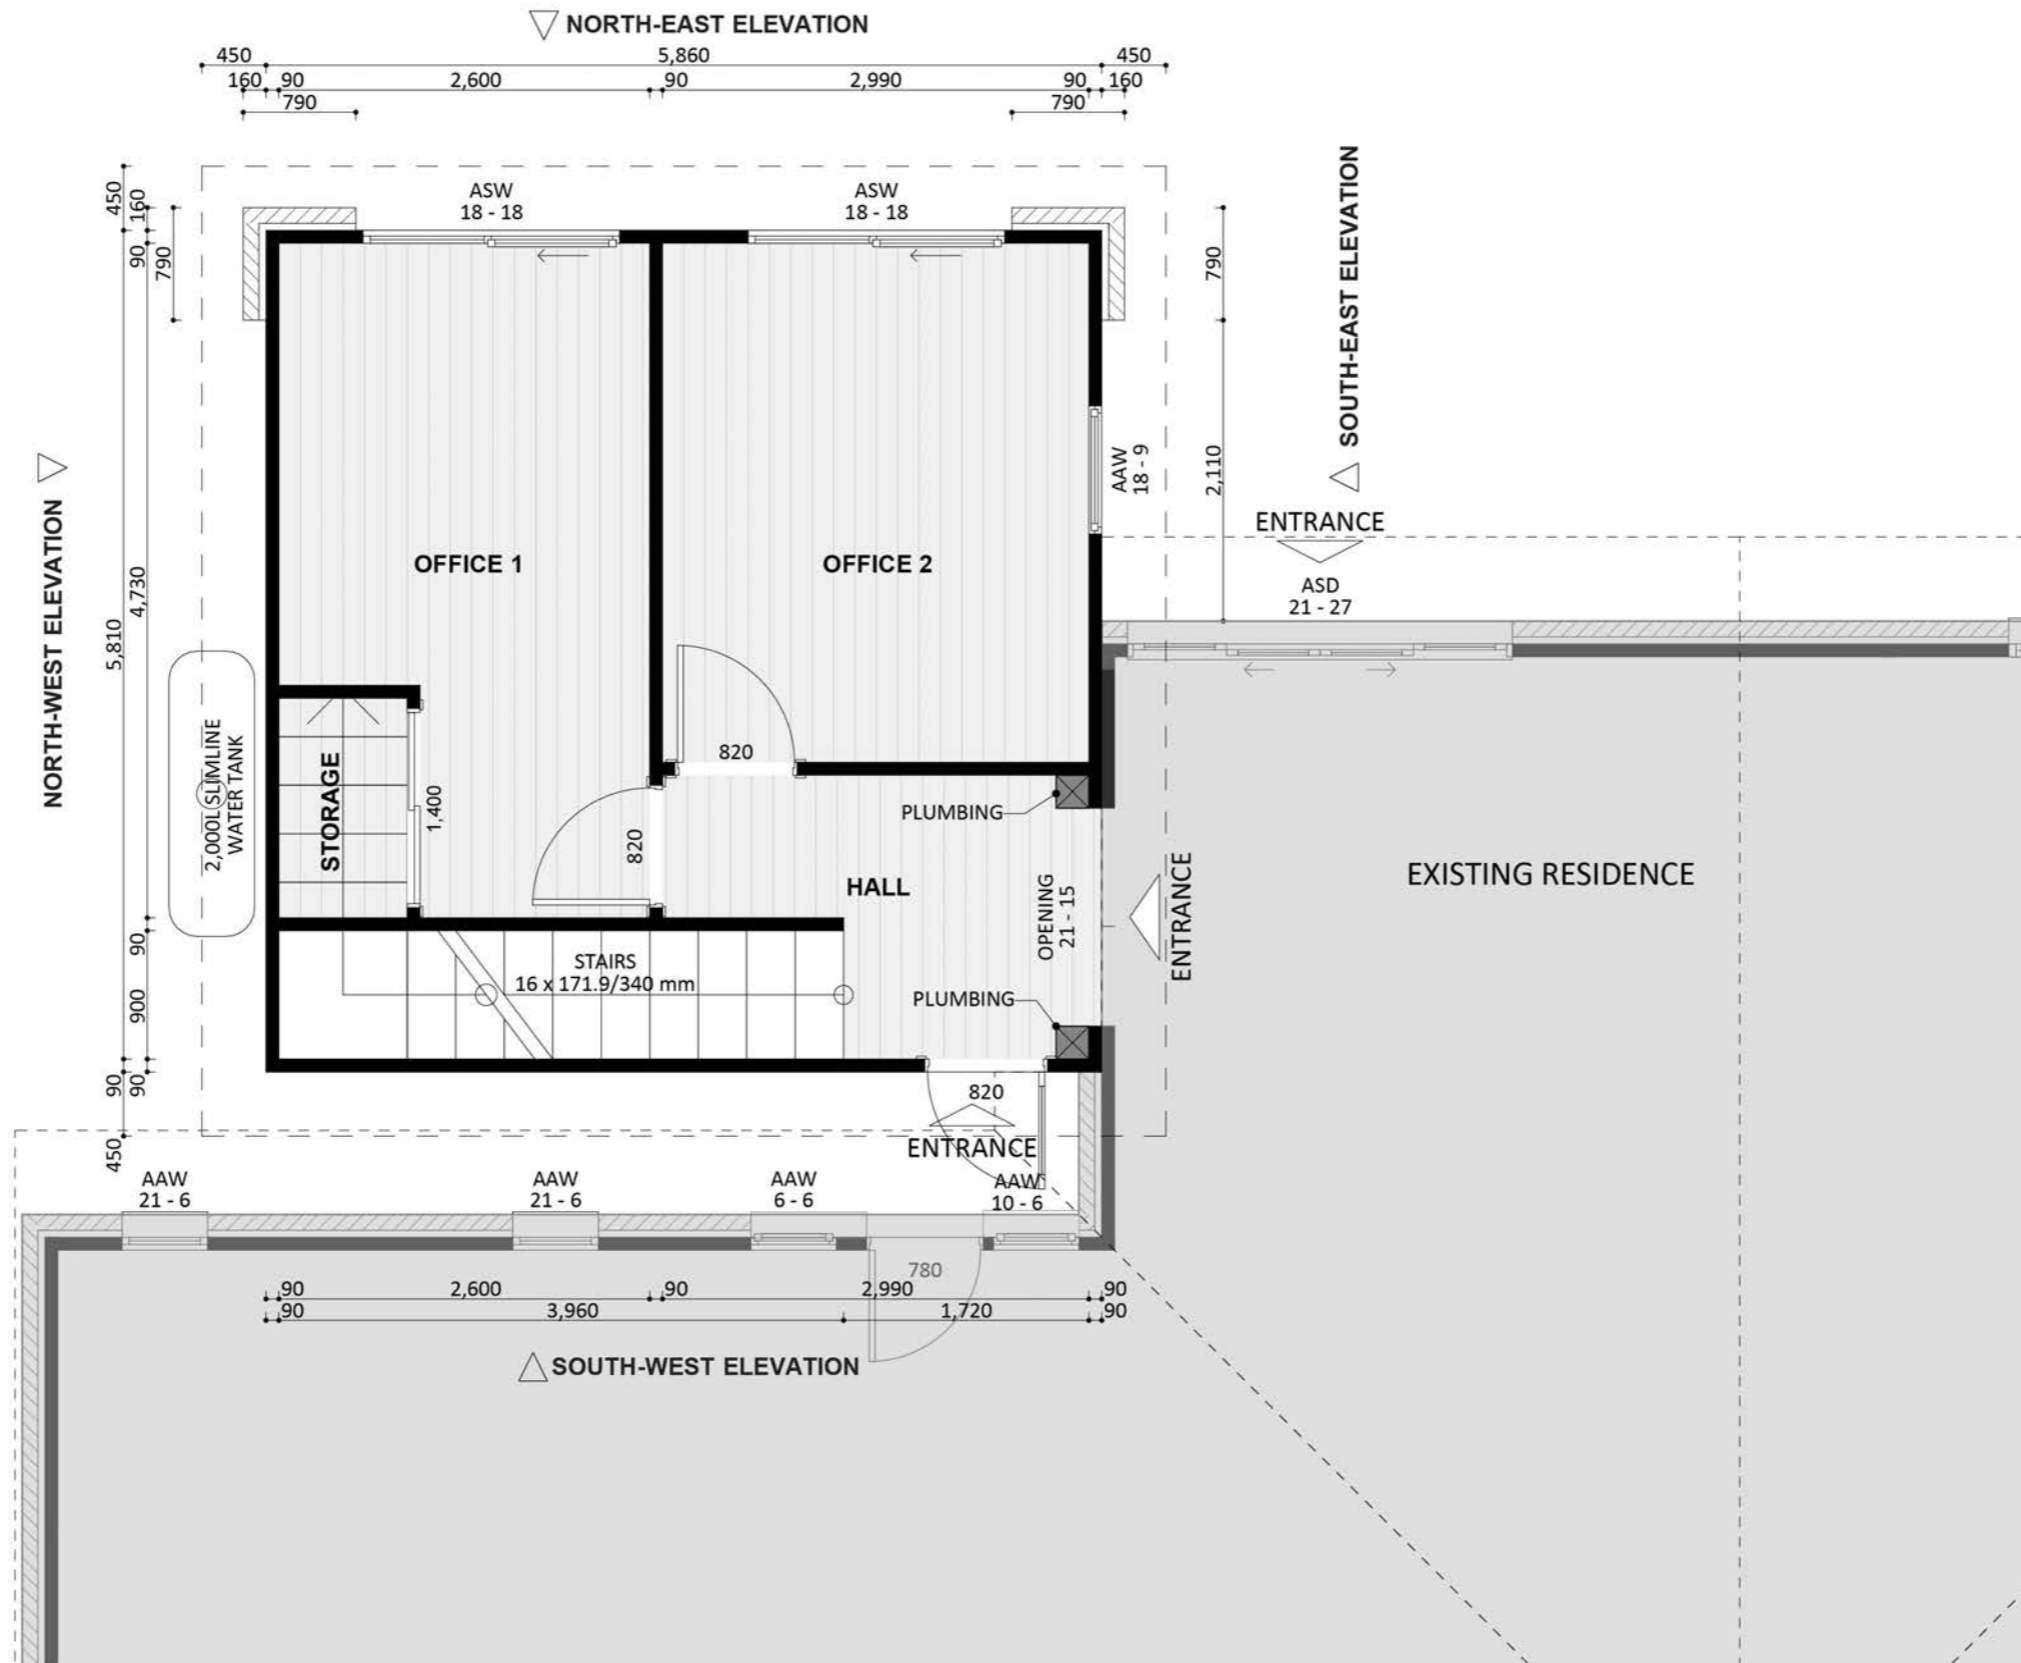

1141

ACT Building Lic: 2012767

**FIXED**  
**PRICE**  
**EXTENSIONS**

Colourbond Roof Covering  
Colour: Monument

Aluminium Window and Door Frames  
Colour: Monument

Brick Veneer  
Colour: Match Existing

Composite Weatherboards  
Colour: White

An elevation is the height of the structure from ground level to the height of the roof.

An elevation is the height of the structure from ground level to the height of the roof.

 **FIXED  
PRICE  
EXTENSIONS**