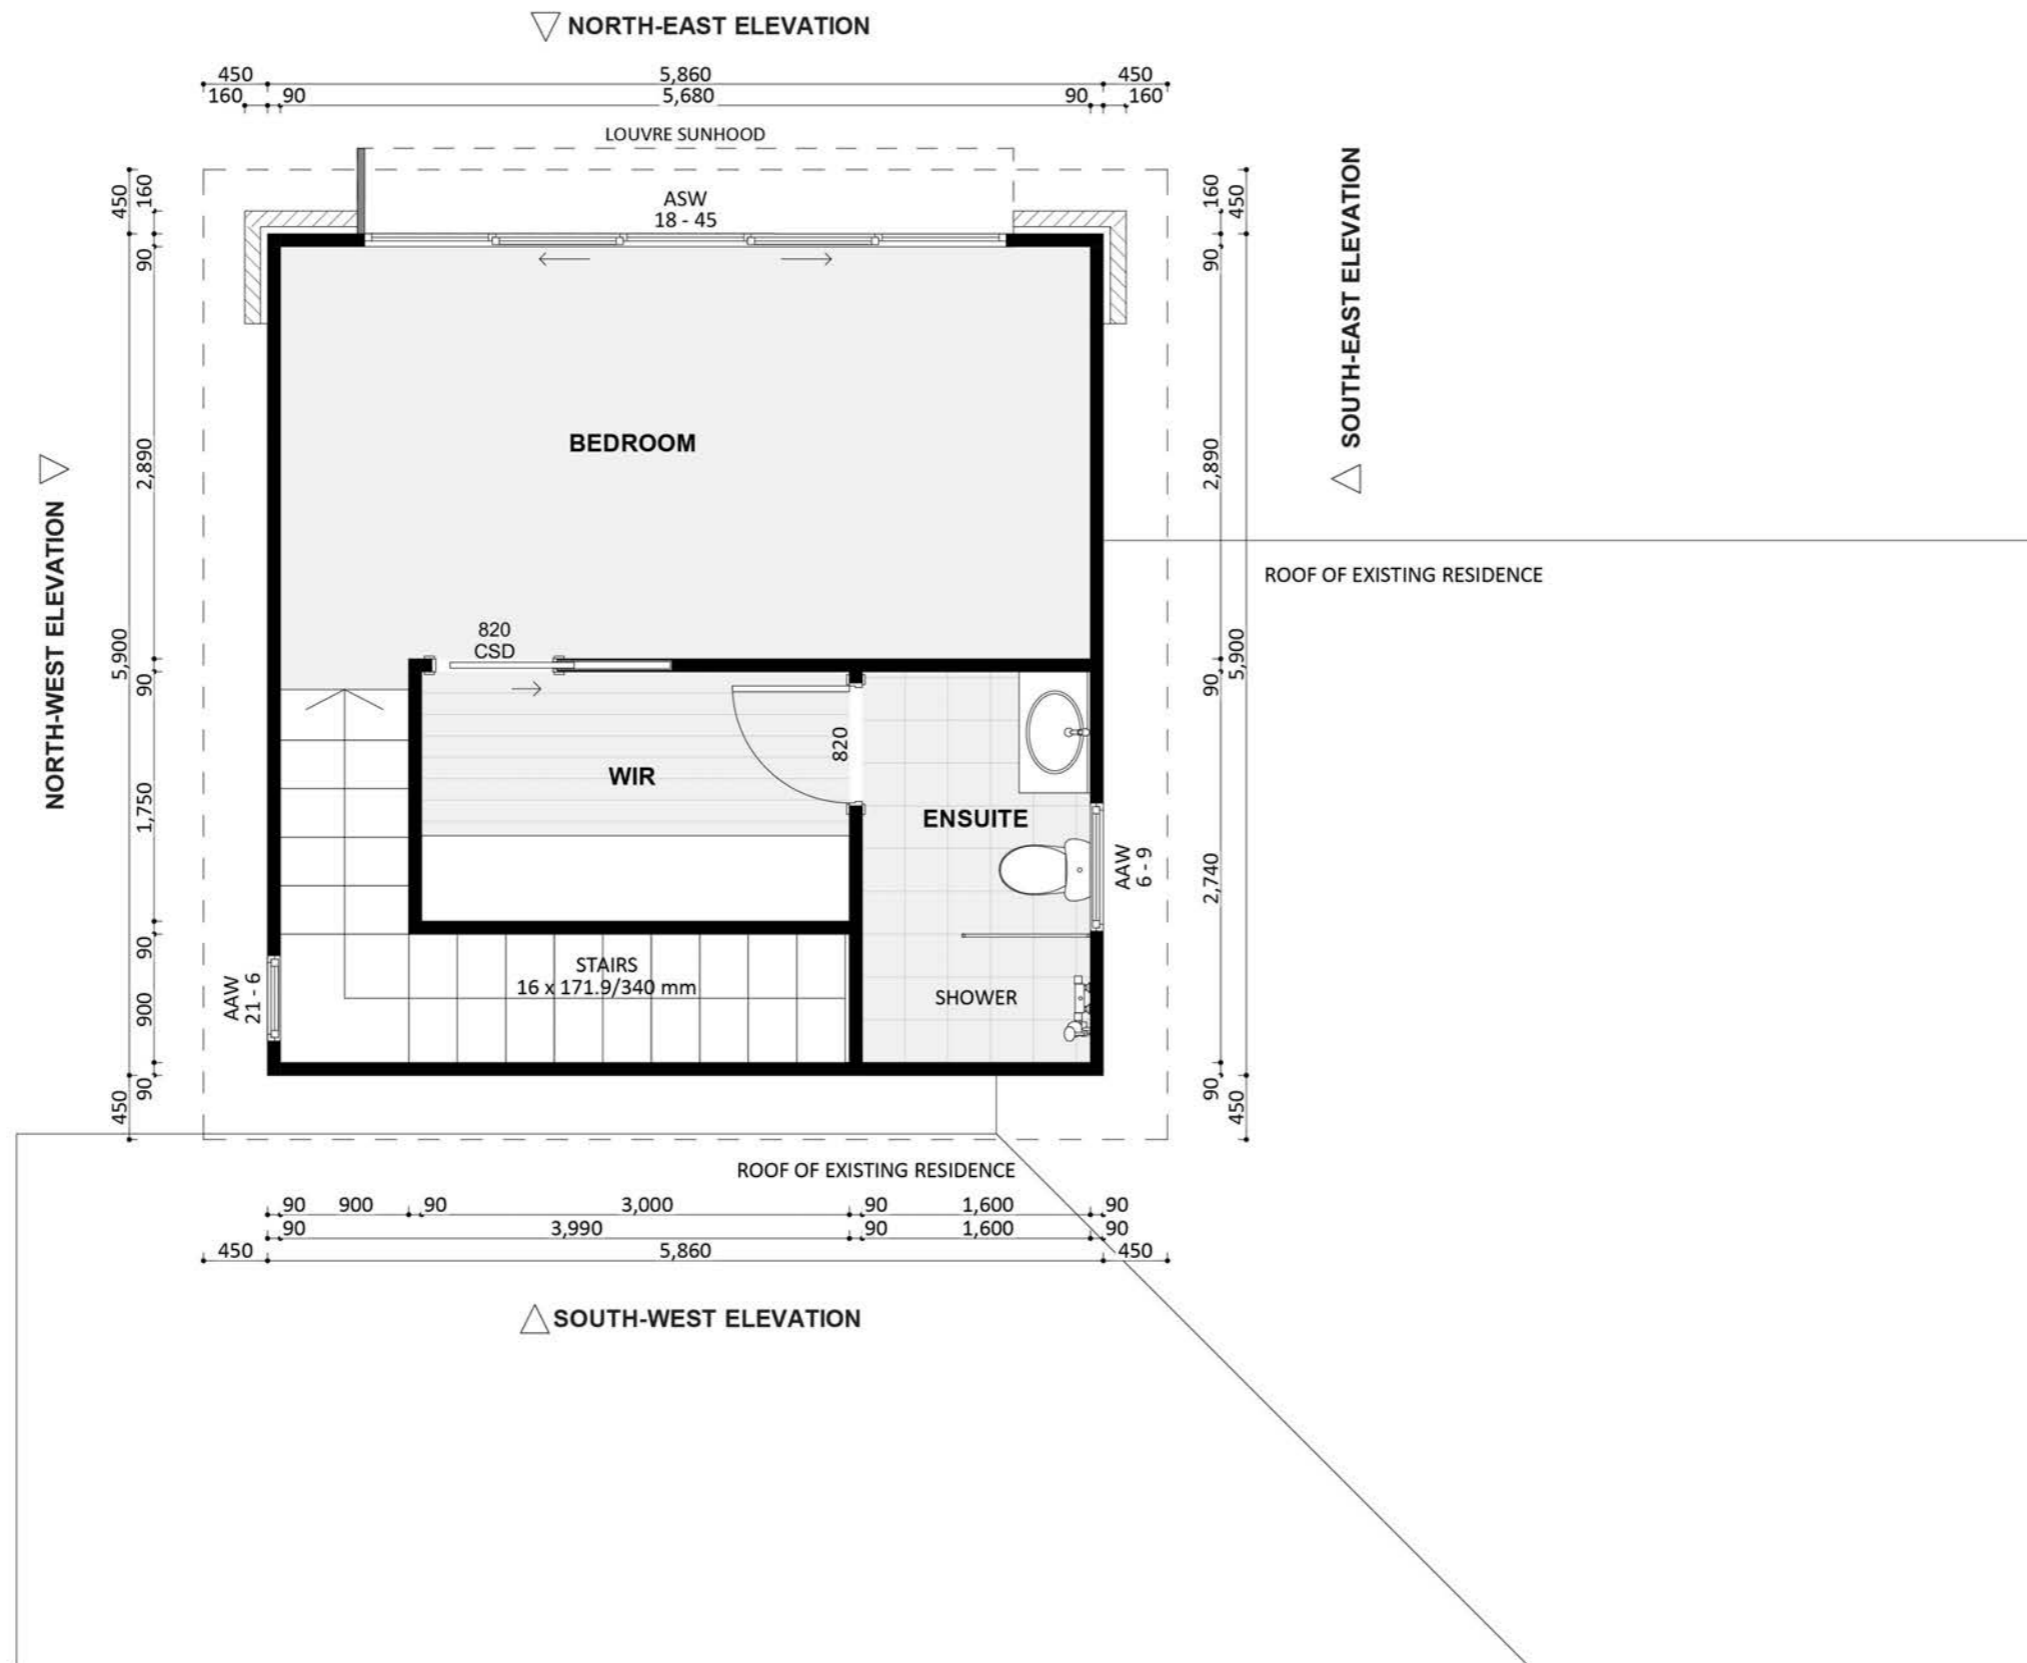

1141

ACT Building Lic: 2012767

**FIXED**  
**PRICE**  
**EXTENSIONS**

Colourbond Roof Covering  
Colour: Monument

Aluminium Window and Door Frames  
Colour: Monument

Brick Veneer  
Colour: Match Existing

Composite Weatherboards  
Colour: White

An elevation is the height of the structure from ground level to the height of the roof.

An elevation is the height of the structure from ground level to the height of the roof.

 **FIXED  
PRICE  
EXTENSIONS**