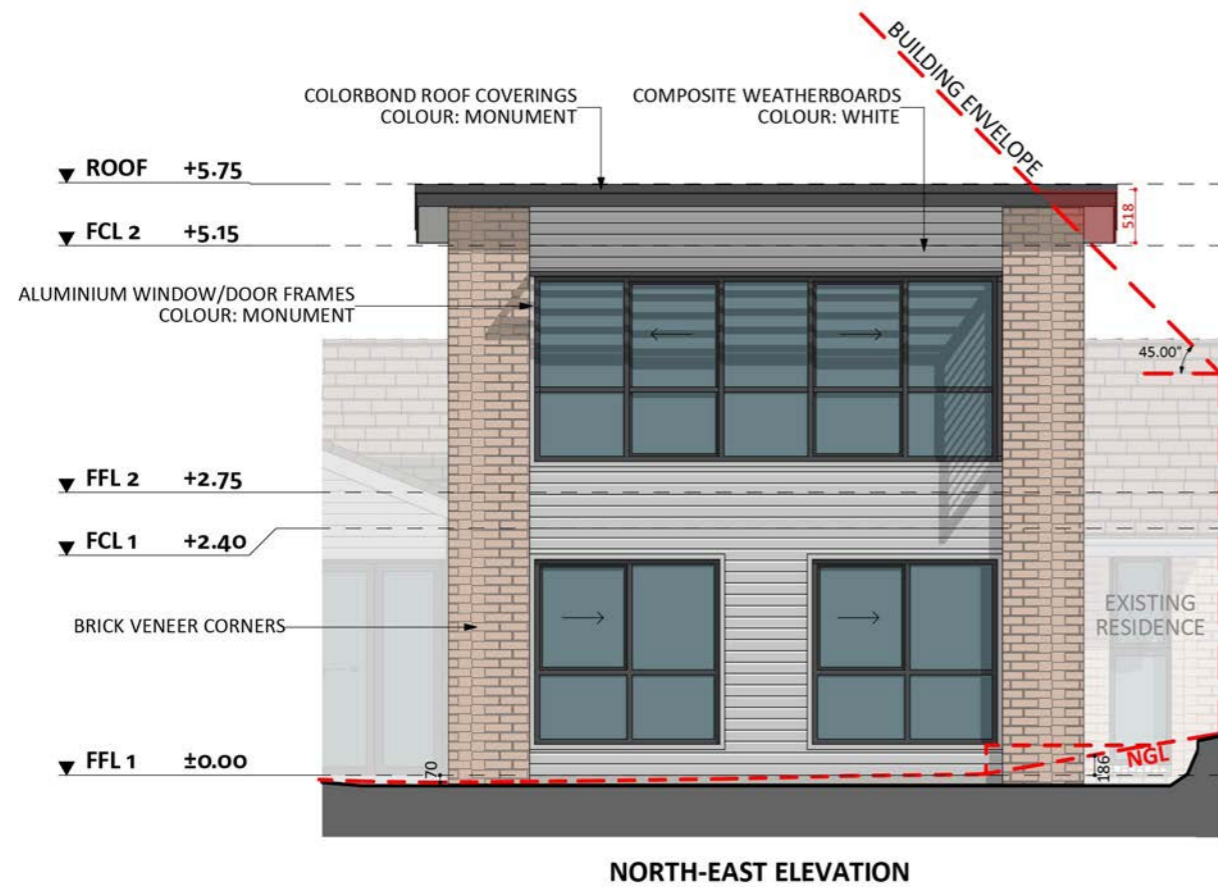

1141

ACT Building Lic: 2012767

**FIXED**  
**PRICE**  
**EXTENSIONS**

Colourbond Roof Covering  
Colour: Monument

Aluminium Window and Door Frames  
Colour: Monument

Brick Veneer  
Colour: Match Existing

Composite Weatherboards  
Colour: White

An elevation is the height of the structure from ground level to the height of the roof.

An elevation is the height of the structure from ground level to the height of the roof.

 **FIXED  
PRICE  
EXTENSIONS**