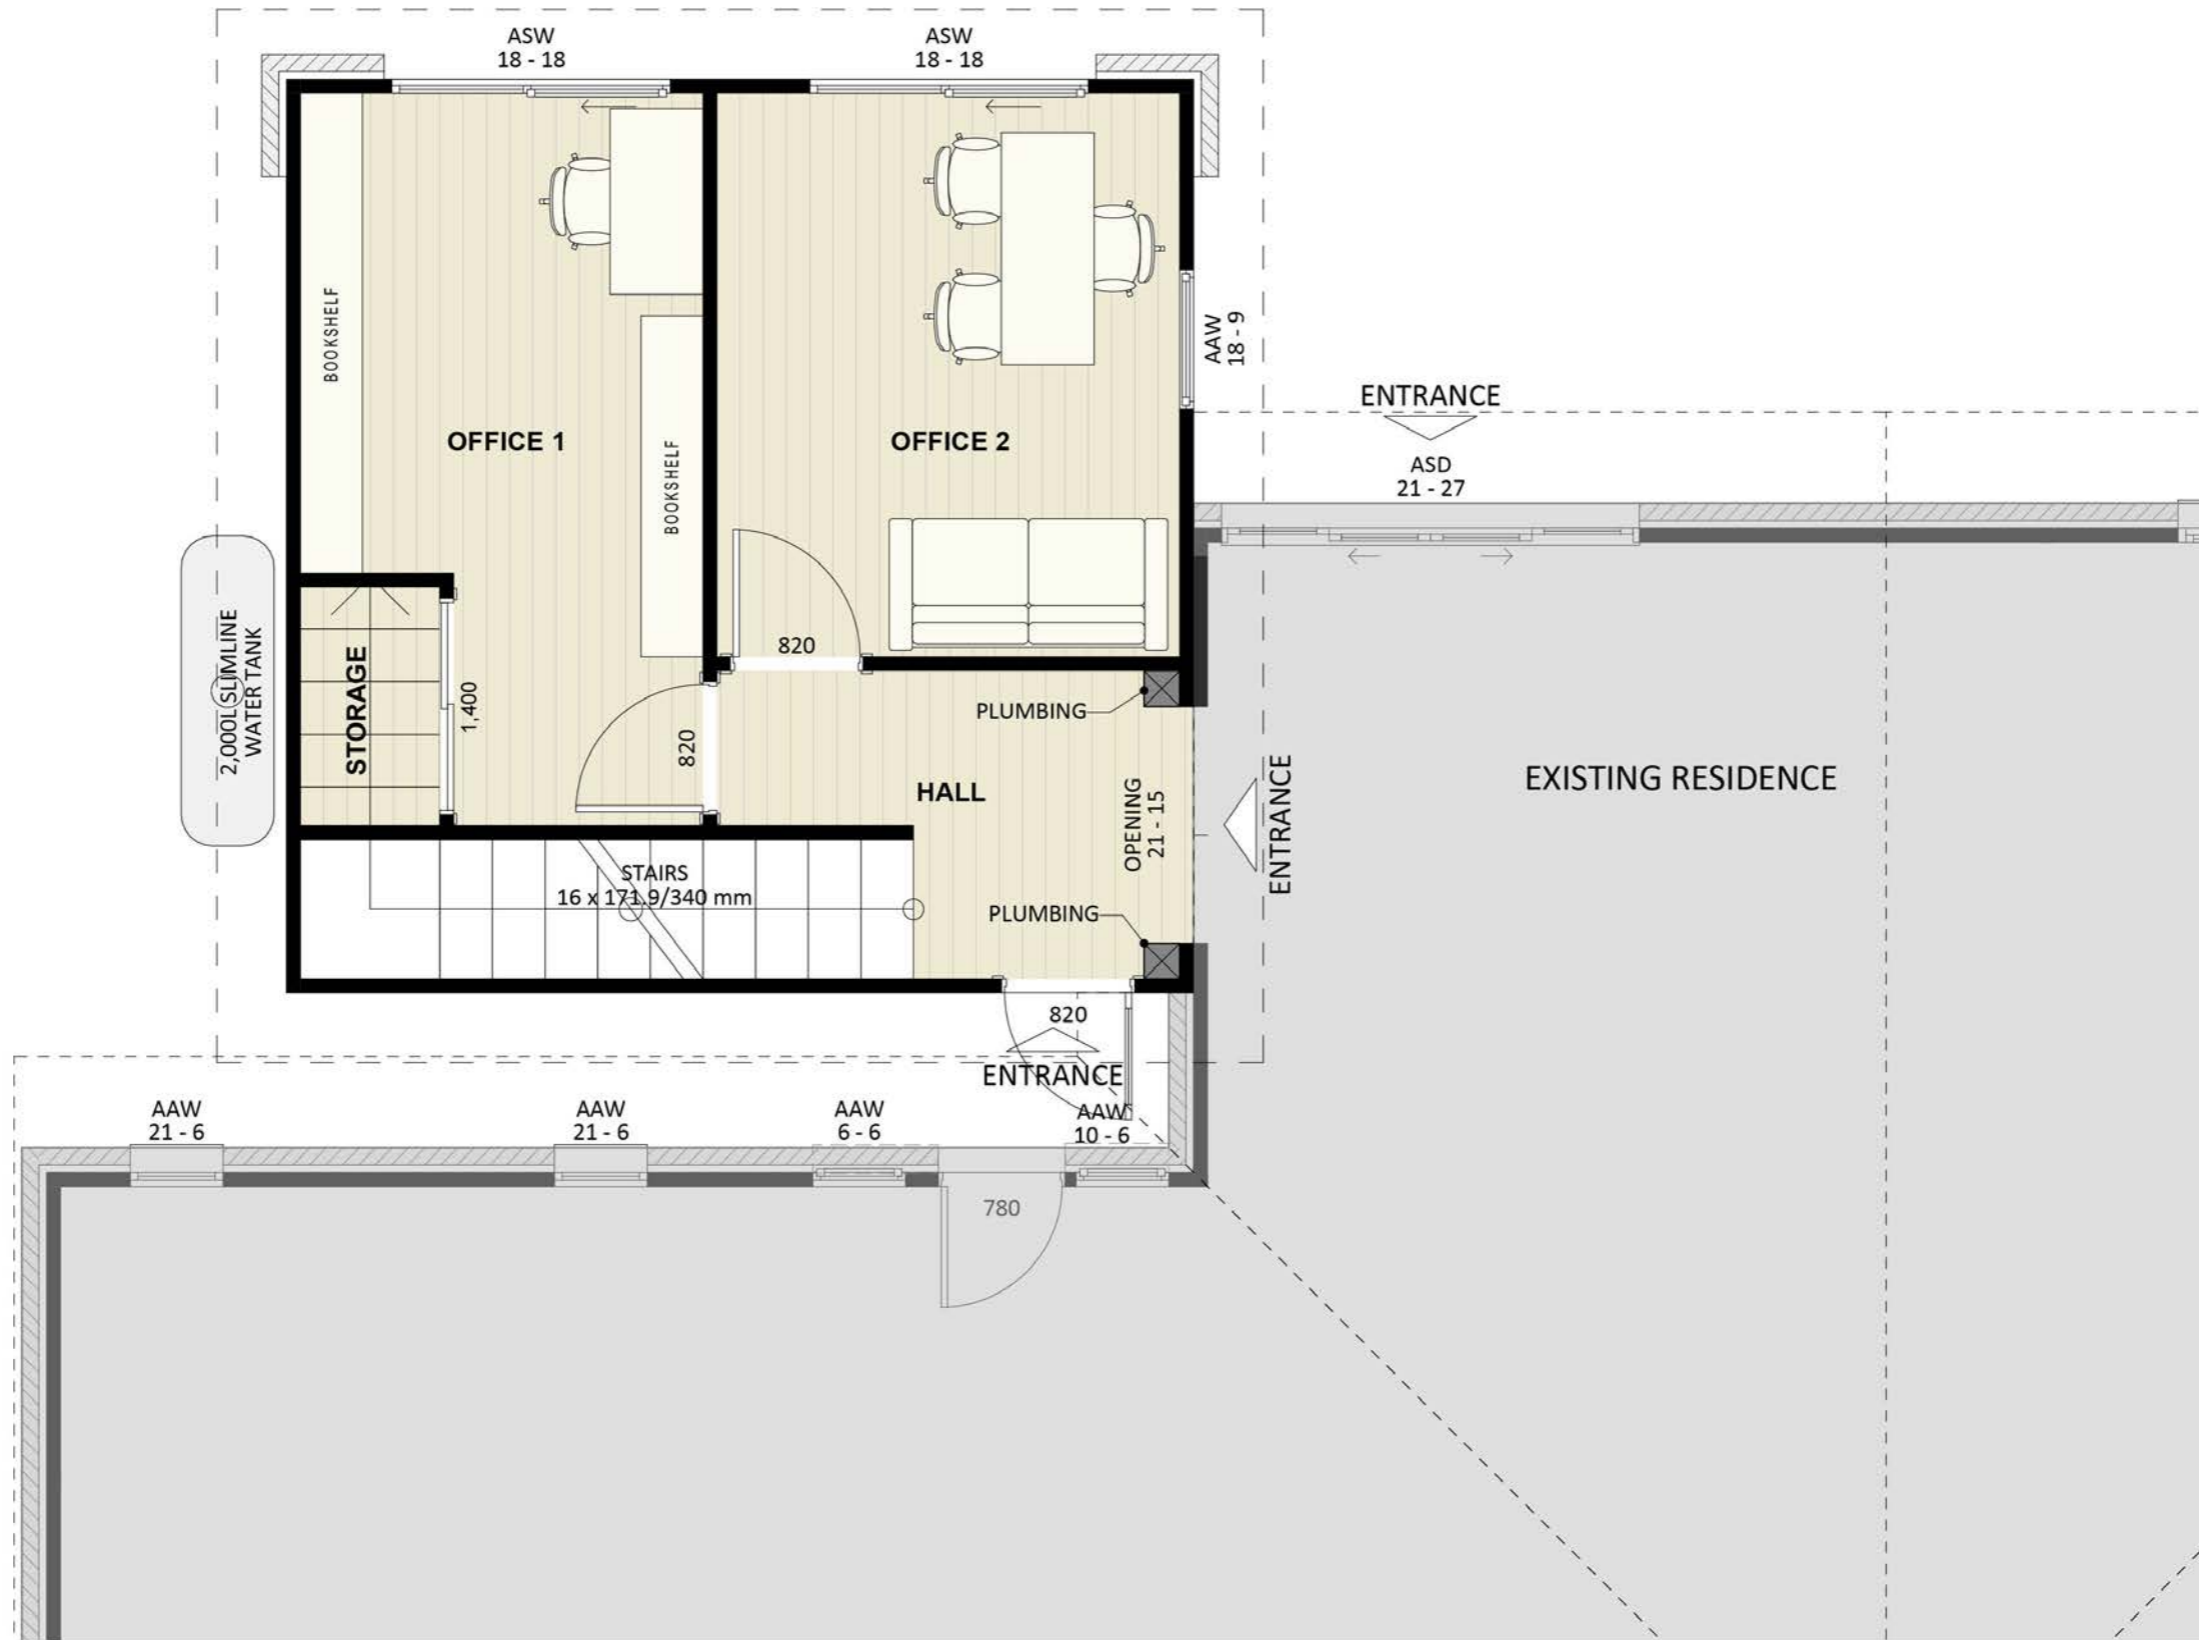

1141

ACT Building Lic: 2012767

**FIXED**  
**PRICE**  
**EXTENSIONS**

Colourbond Roof Covering  
Colour: Monument

Aluminium Window and Door Frames  
Colour: Monument

Brick Veneer  
Colour: Match Existing

Composite Weatherboards  
Colour: White

An elevation is the height of the structure from ground level to the height of the roof.

An elevation is the height of the structure from ground level to the height of the roof.

 **FIXED  
PRICE  
EXTENSIONS**