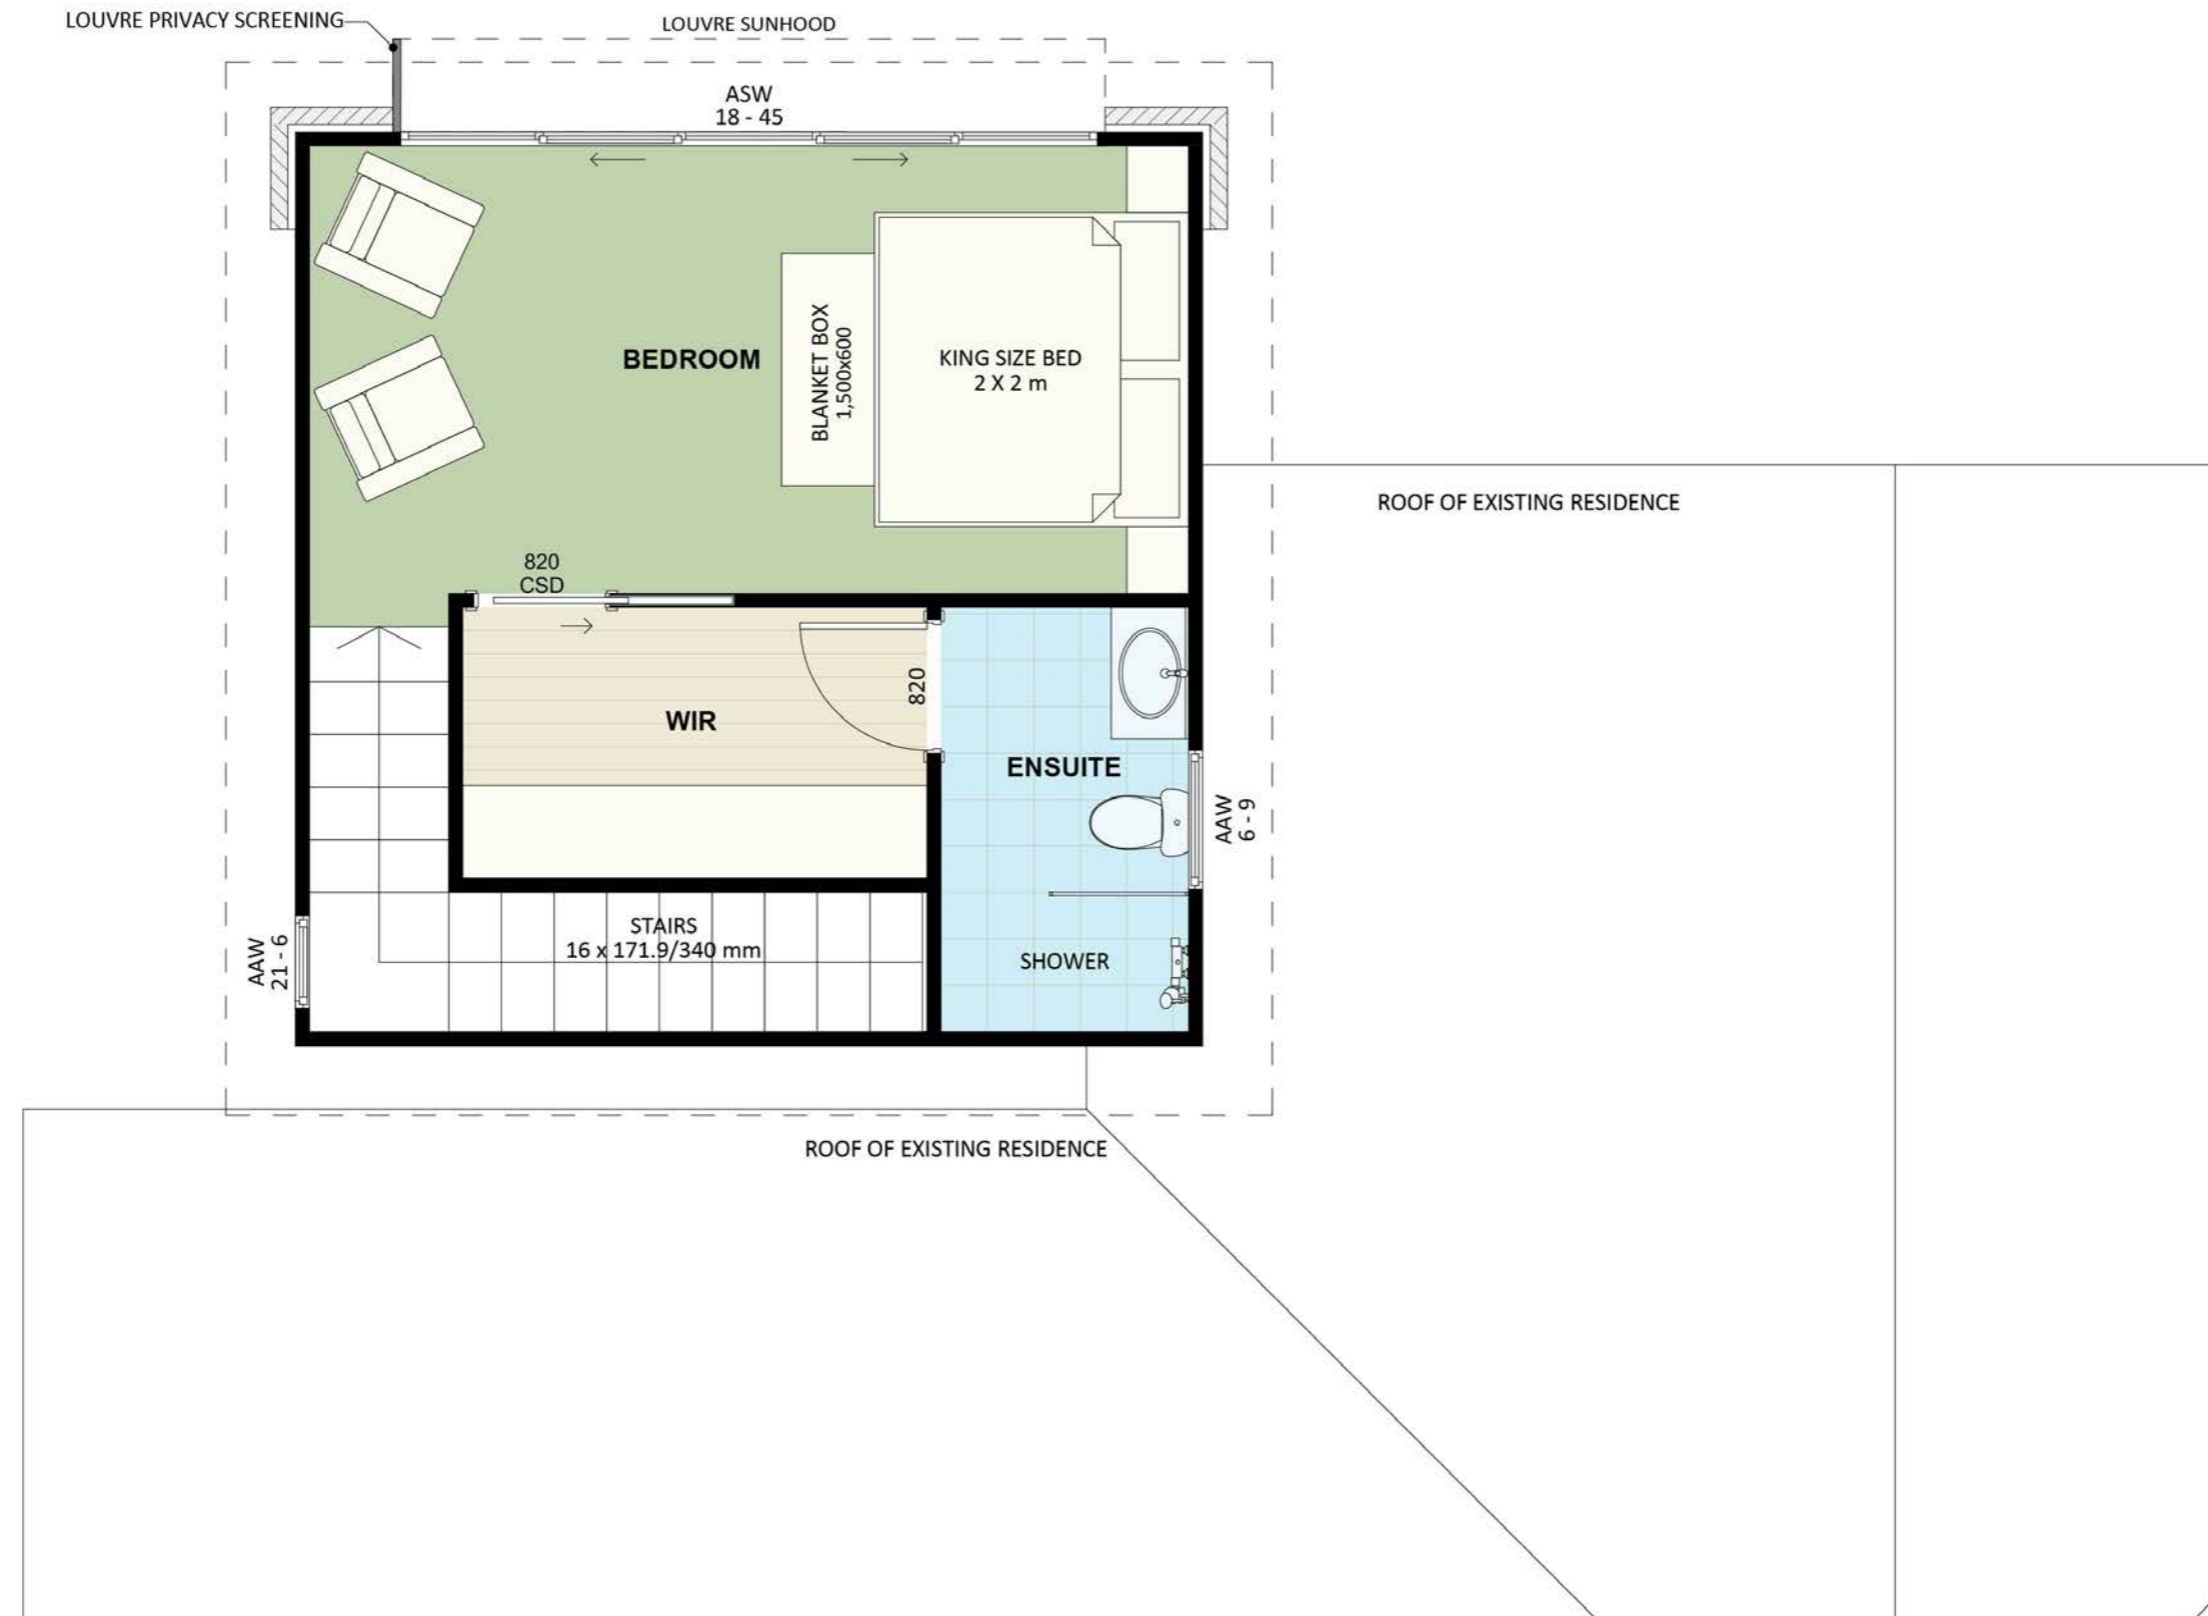

1141

ACT Building Lic: 2012767

**FIXED**  
**PRICE**  
**EXTENSIONS**

Colourbond Roof Covering  
Colour: Monument

Aluminium Window and Door Frames  
Colour: Monument

Brick Veneer  
Colour: Match Existing

Composite Weatherboards  
Colour: White

An elevation is the height of the structure from ground level to the height of the roof.

An elevation is the height of the structure from ground level to the height of the roof.

 **FIXED  
PRICE  
EXTENSIONS**