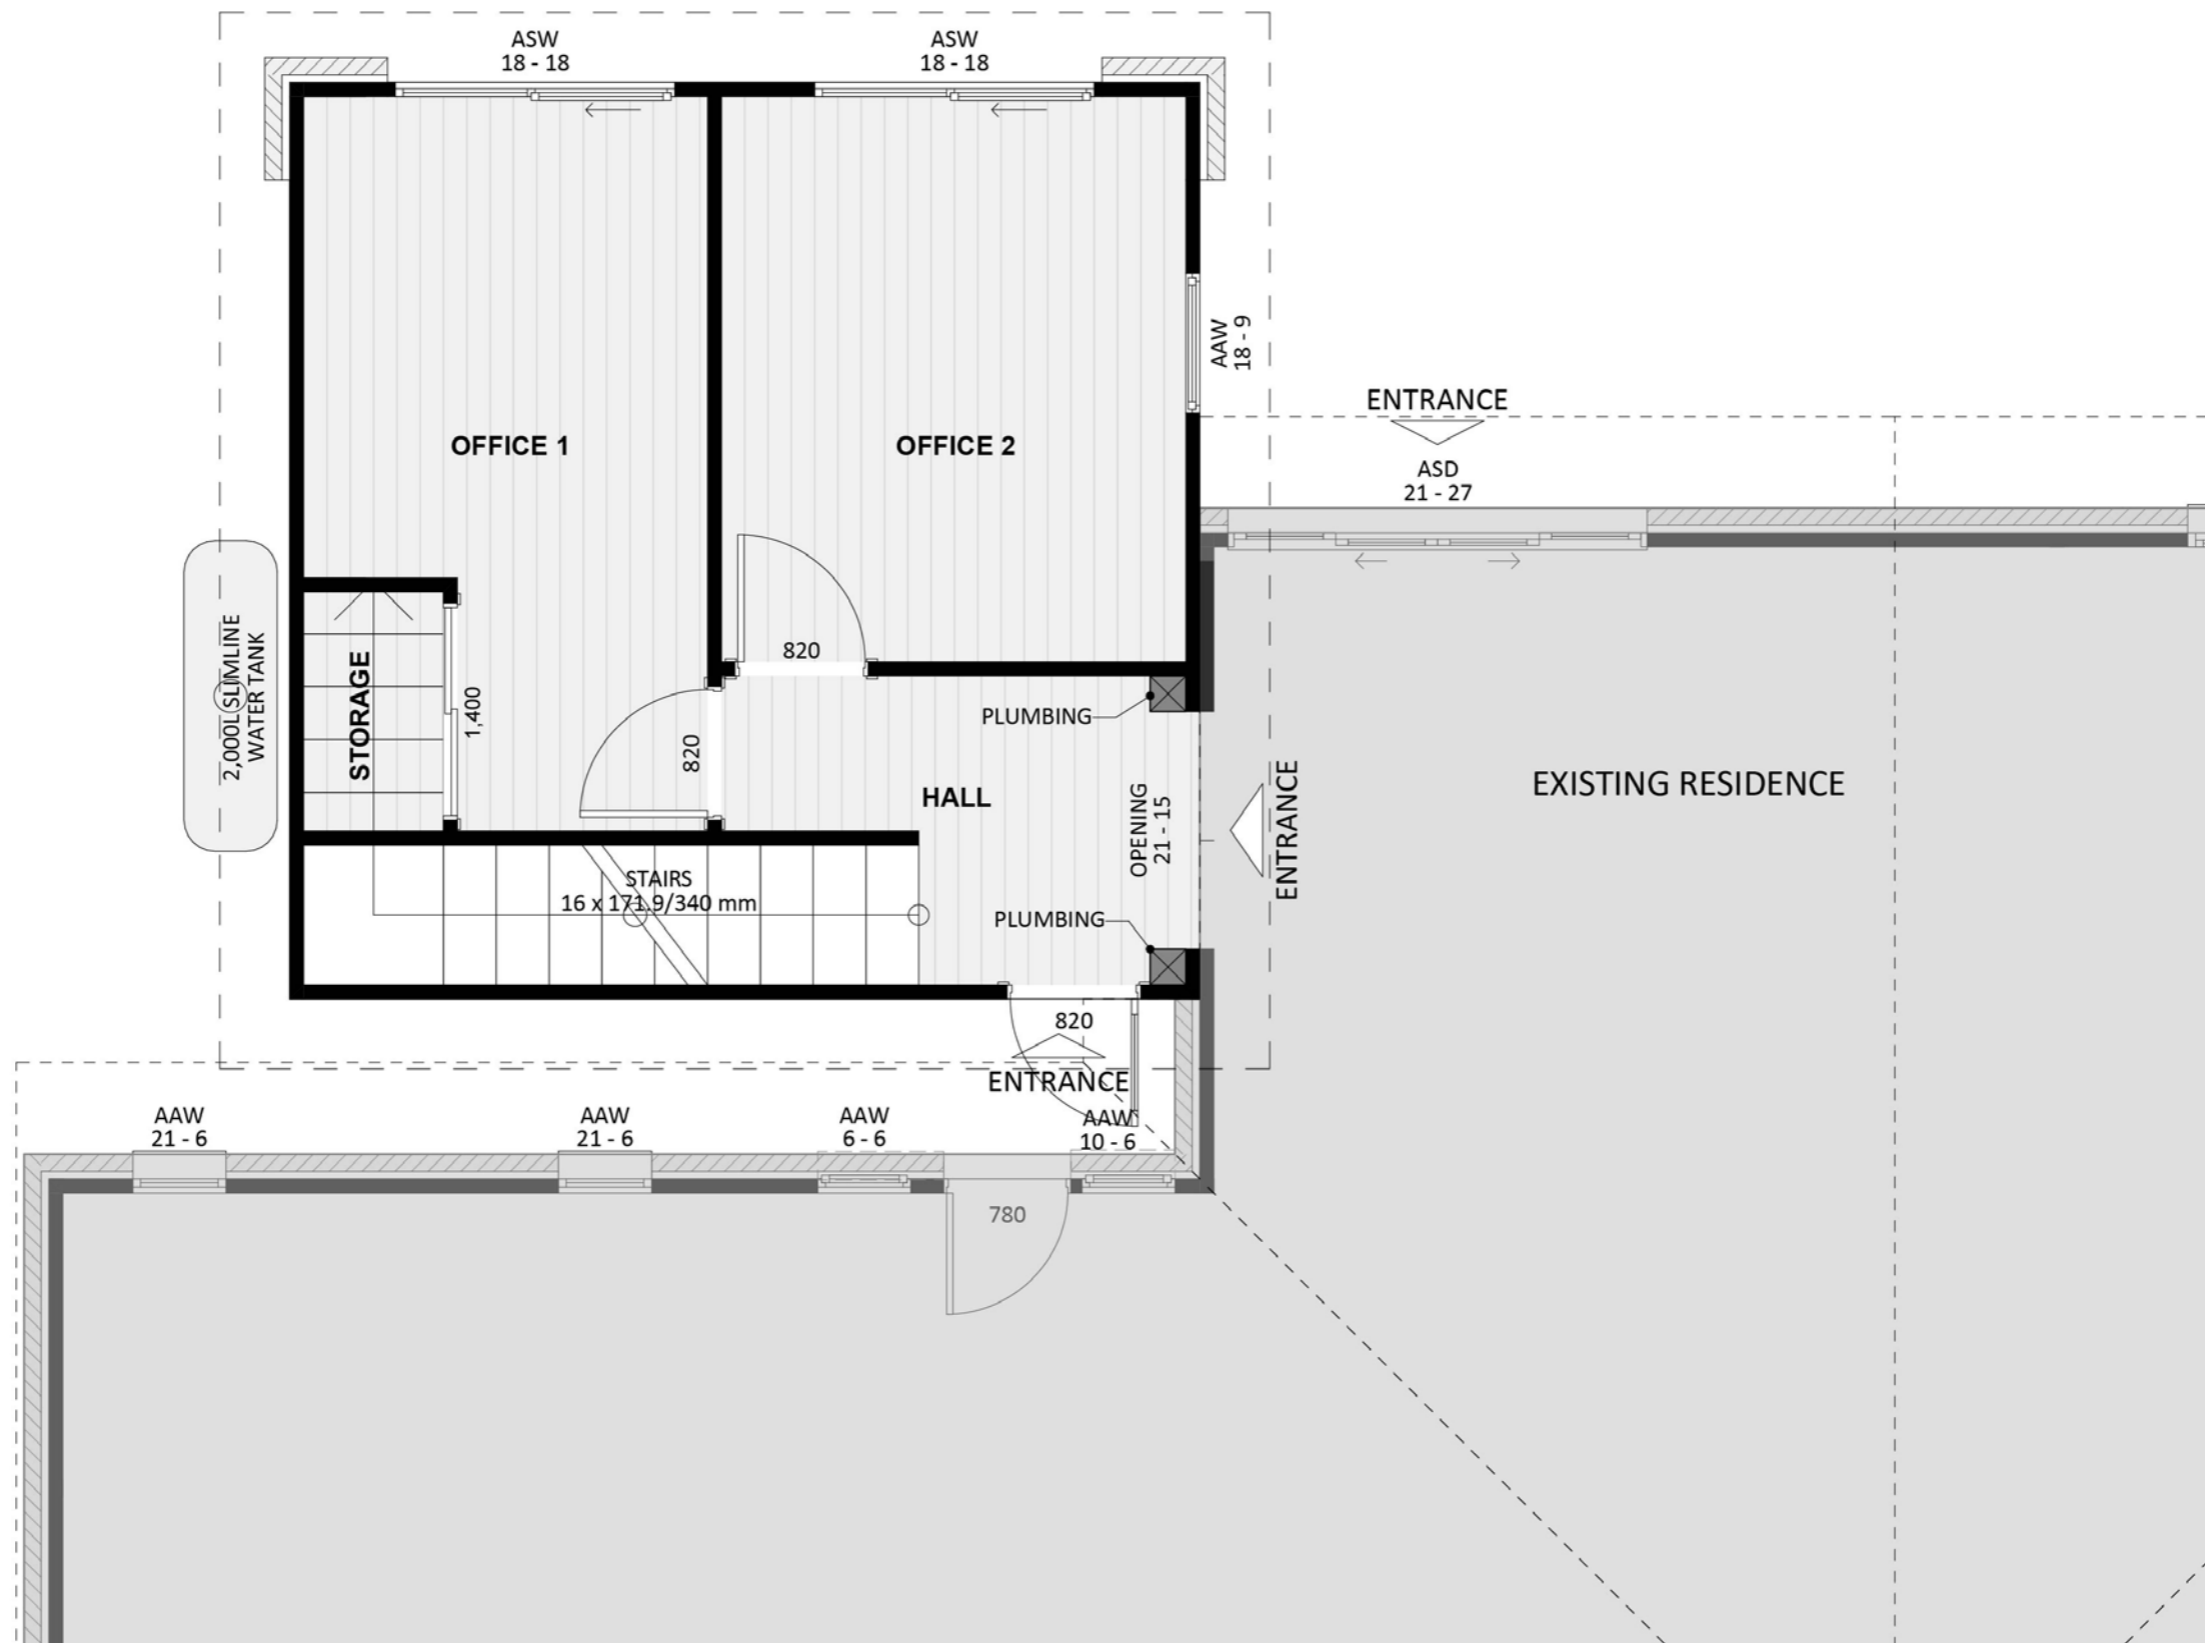

1141

ACT Building Lic: 2012767

**FIXED**  
**PRICE**  
**EXTENSIONS**

Colourbond Roof Covering  
Colour: Monument

Aluminium Window and Door Frames  
Colour: Monument

Brick Veneer  
Colour: Match Existing

Composite Weatherboards  
Colour: White

An elevation is the height of the structure from ground level to the height of the roof.

An elevation is the height of the structure from ground level to the height of the roof.

 **FIXED  
PRICE  
EXTENSIONS**