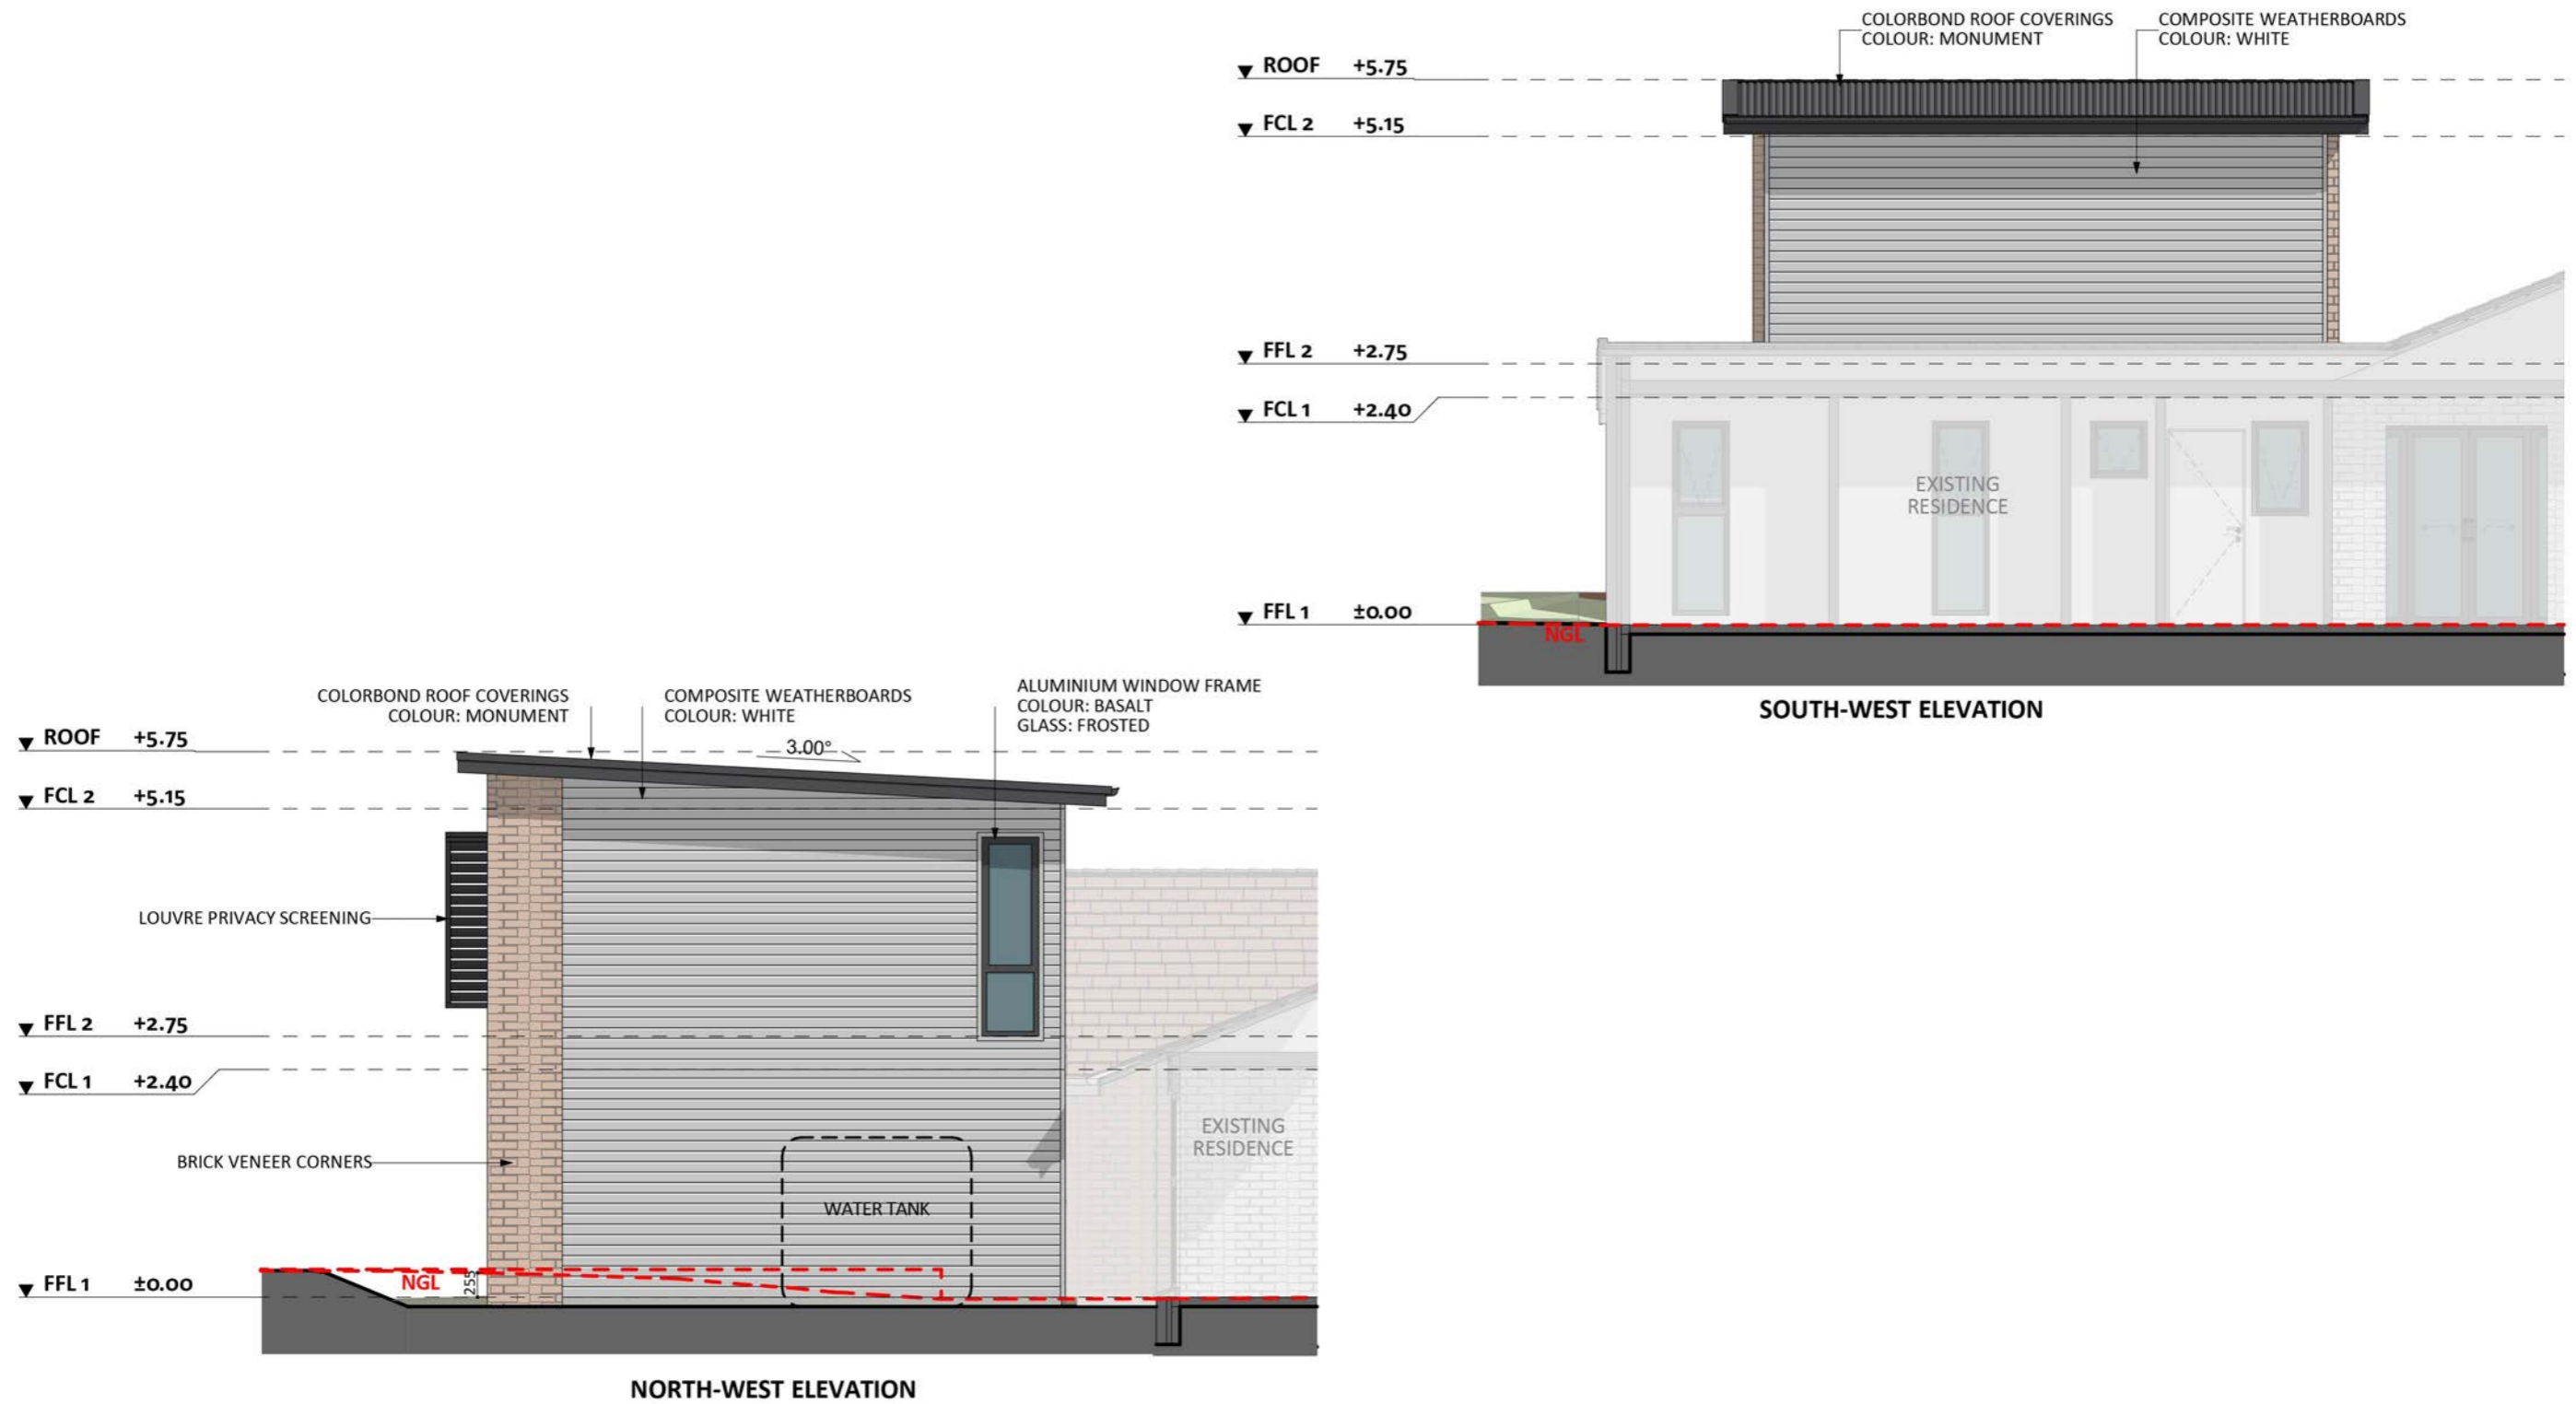

1141

ACT Building Lic: 2012767

**FIXED**  
**PRICE**  
**EXTENSIONS**

Colourbond Roof Covering  
Colour: Monument

Aluminium Window and Door Frames  
Colour: Monument

Brick Veneer  
Colour: Match Existing

Composite Weatherboards  
Colour: White

An elevation is the height of the structure from ground level to the height of the roof.

An elevation is the height of the structure from ground level to the height of the roof.

 **FIXED  
PRICE  
EXTENSIONS**