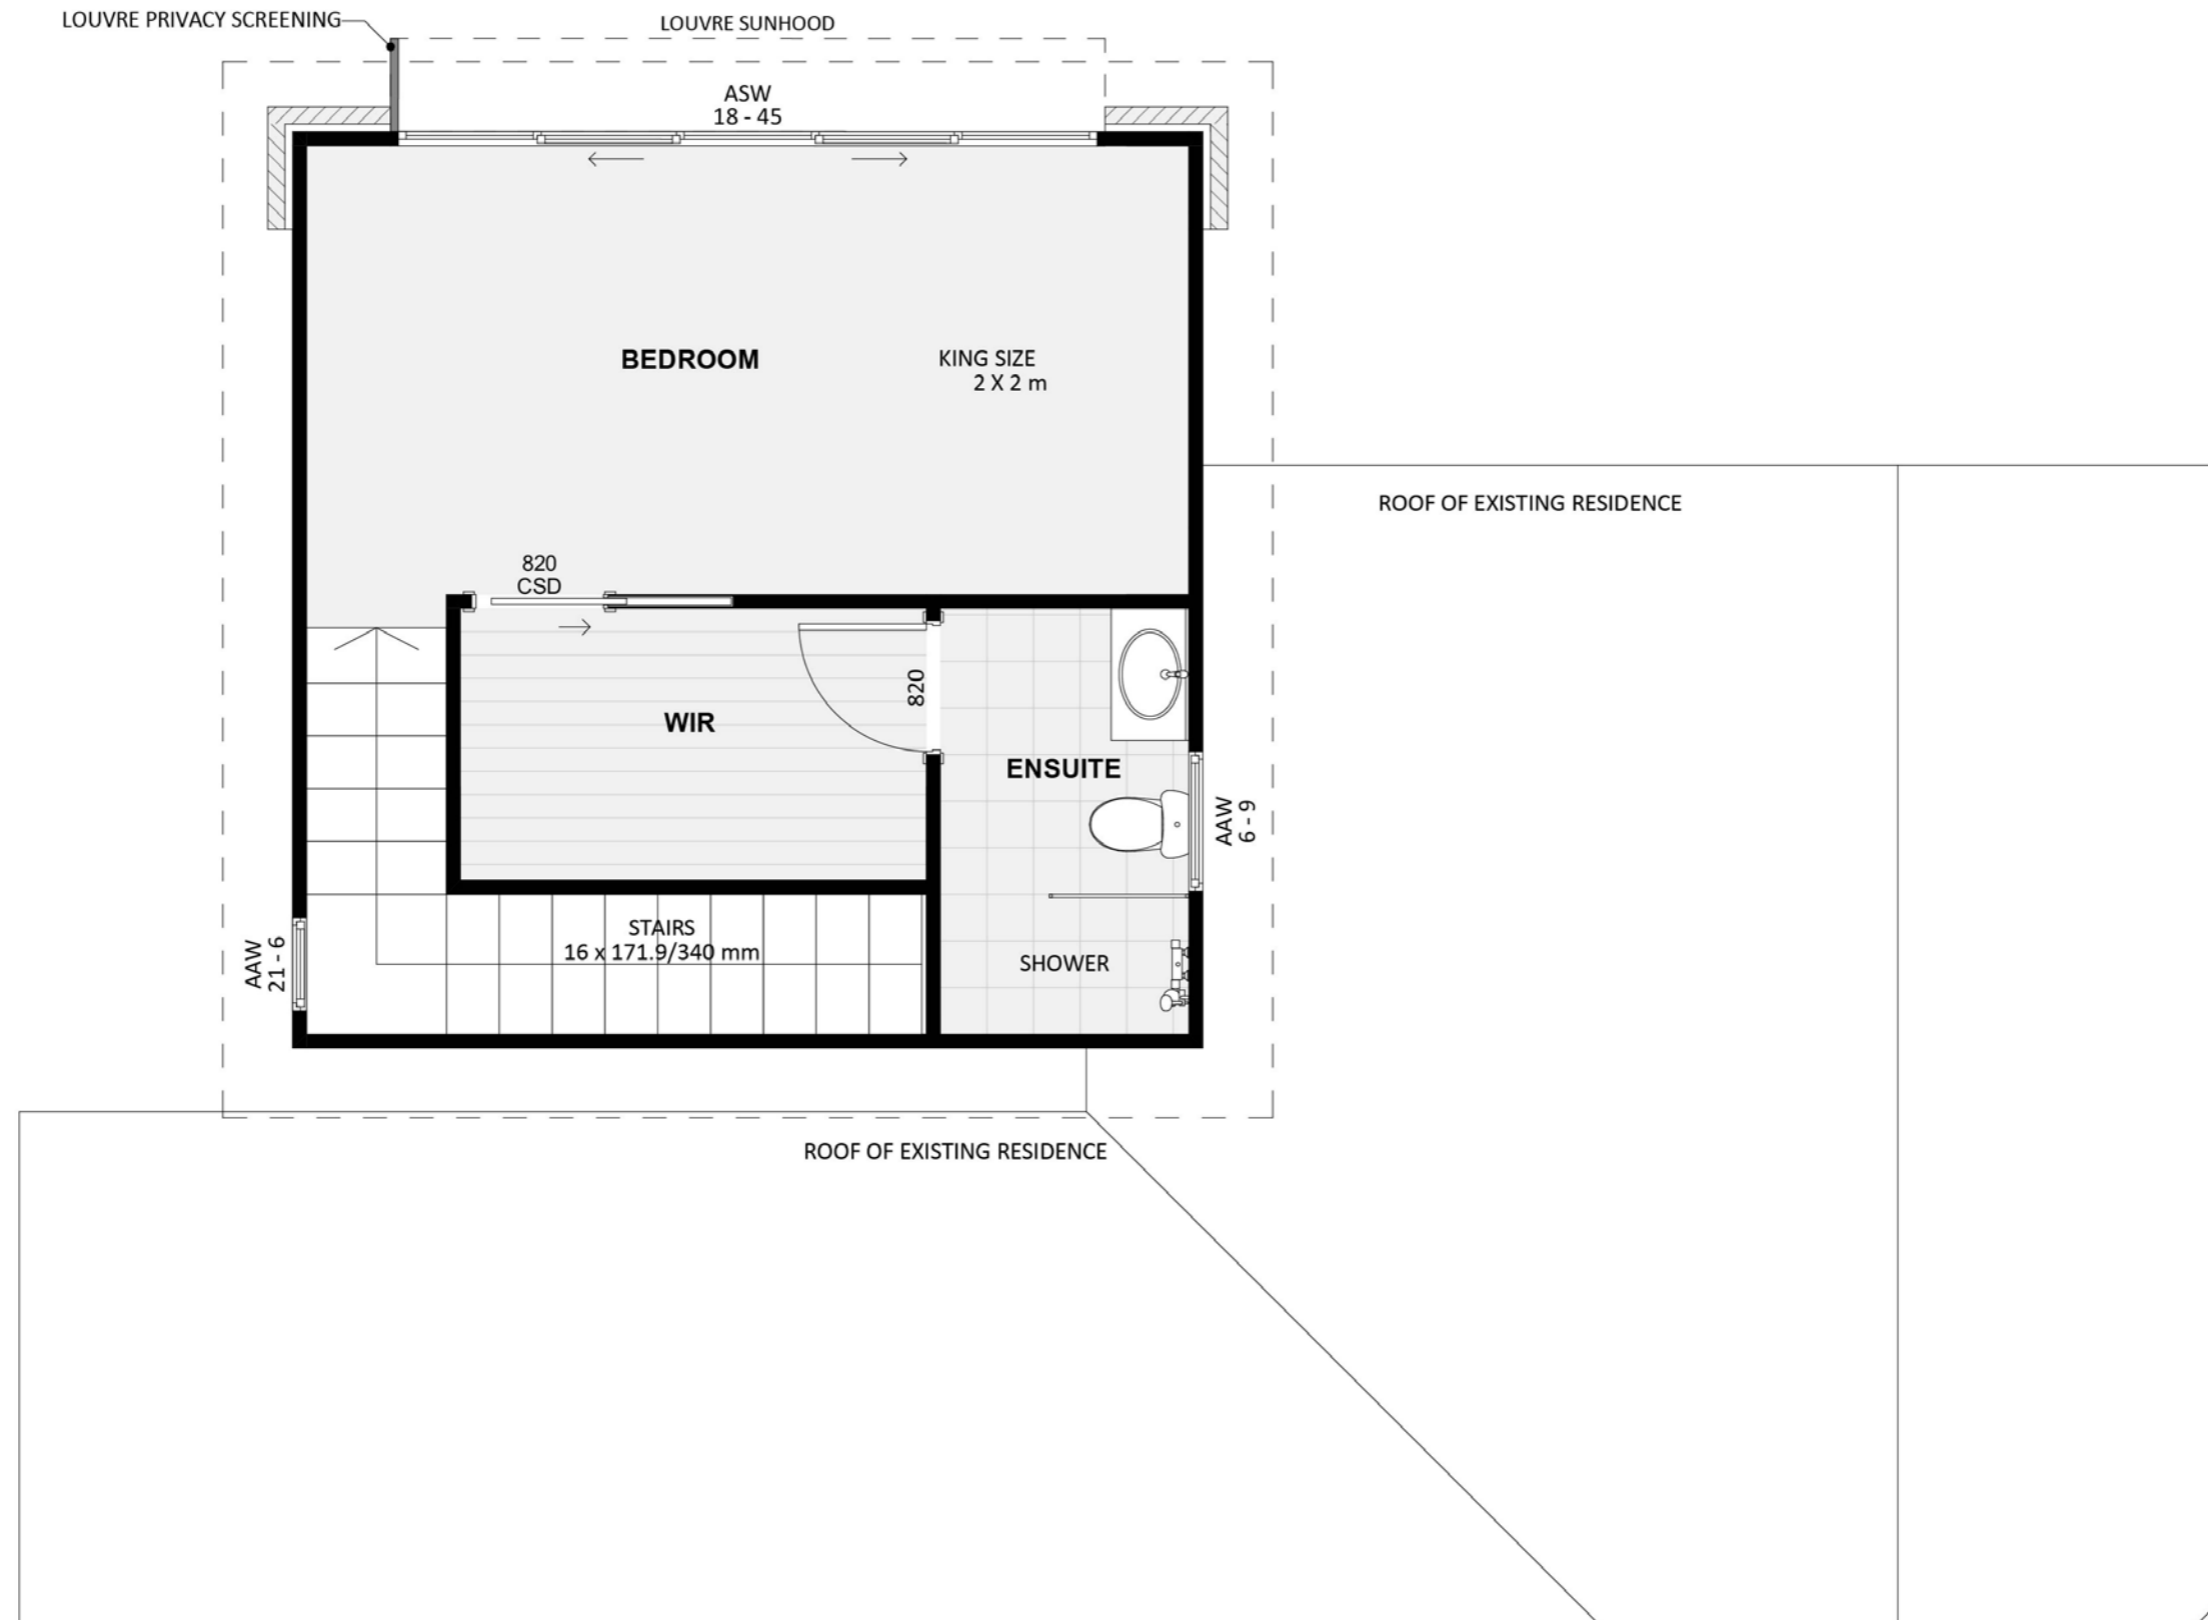

1141

ACT Building Lic: 2012767

**FIXED**  
**PRICE**  
**EXTENSIONS**

Colourbond Roof Covering  
Colour: Monument

Aluminium Window and Door Frames  
Colour: Monument

Brick Veneer  
Colour: Match Existing

Composite Weatherboards  
Colour: White

An elevation is the height of the structure from ground level to the height of the roof.

An elevation is the height of the structure from ground level to the height of the roof.

 **FIXED  
PRICE  
EXTENSIONS**