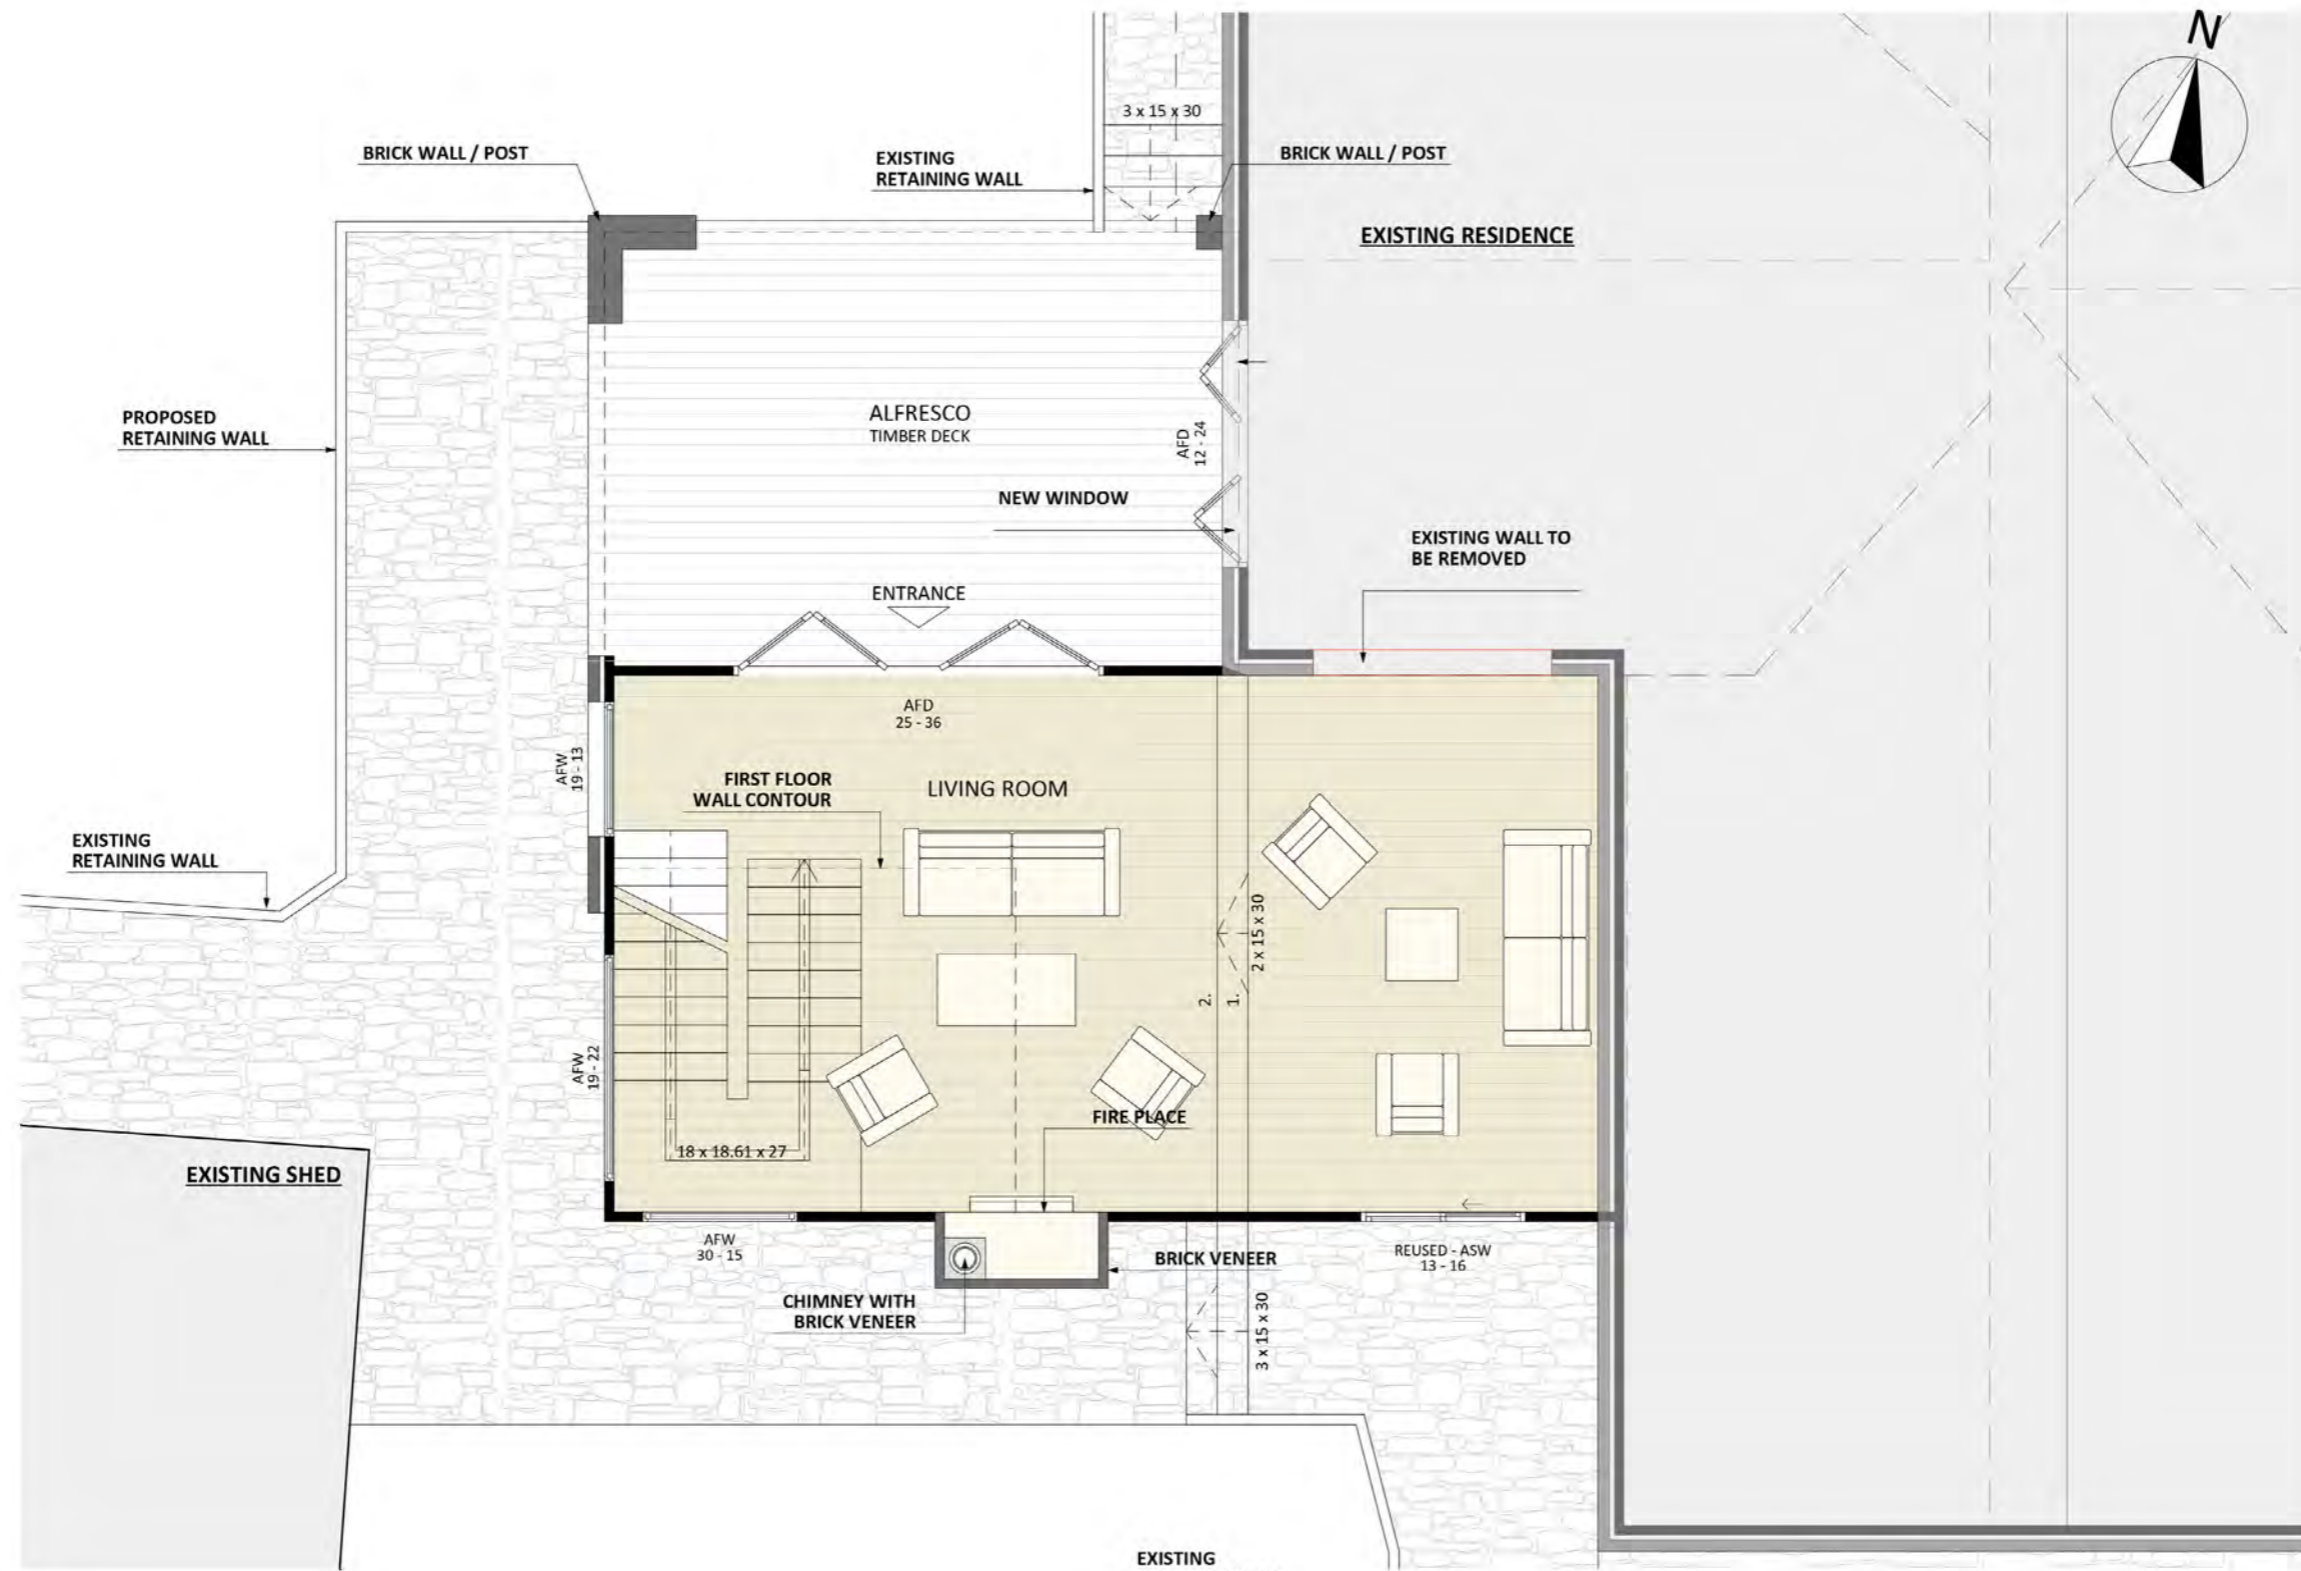

1140

ACT Building Lic: 2012767

**FIXED
PRICE
EXTENSIONS**

Roof
Colour: Monument

Eaves
Colour: Basalt

Rendered Cement Sheets
Colour: White

Brick
Colour: Dark Grey

An elevation is the height of the structure from ground level to the height of the roof.

An elevation is the height of the structure from ground level to the height of the roof.

 **FIXED
PRICE
EXTENSIONS**

canberragrannyflatbuilders.com.au

 info@cgfb.com.au

 1300 979 658

ACT Building Lic: 2012767