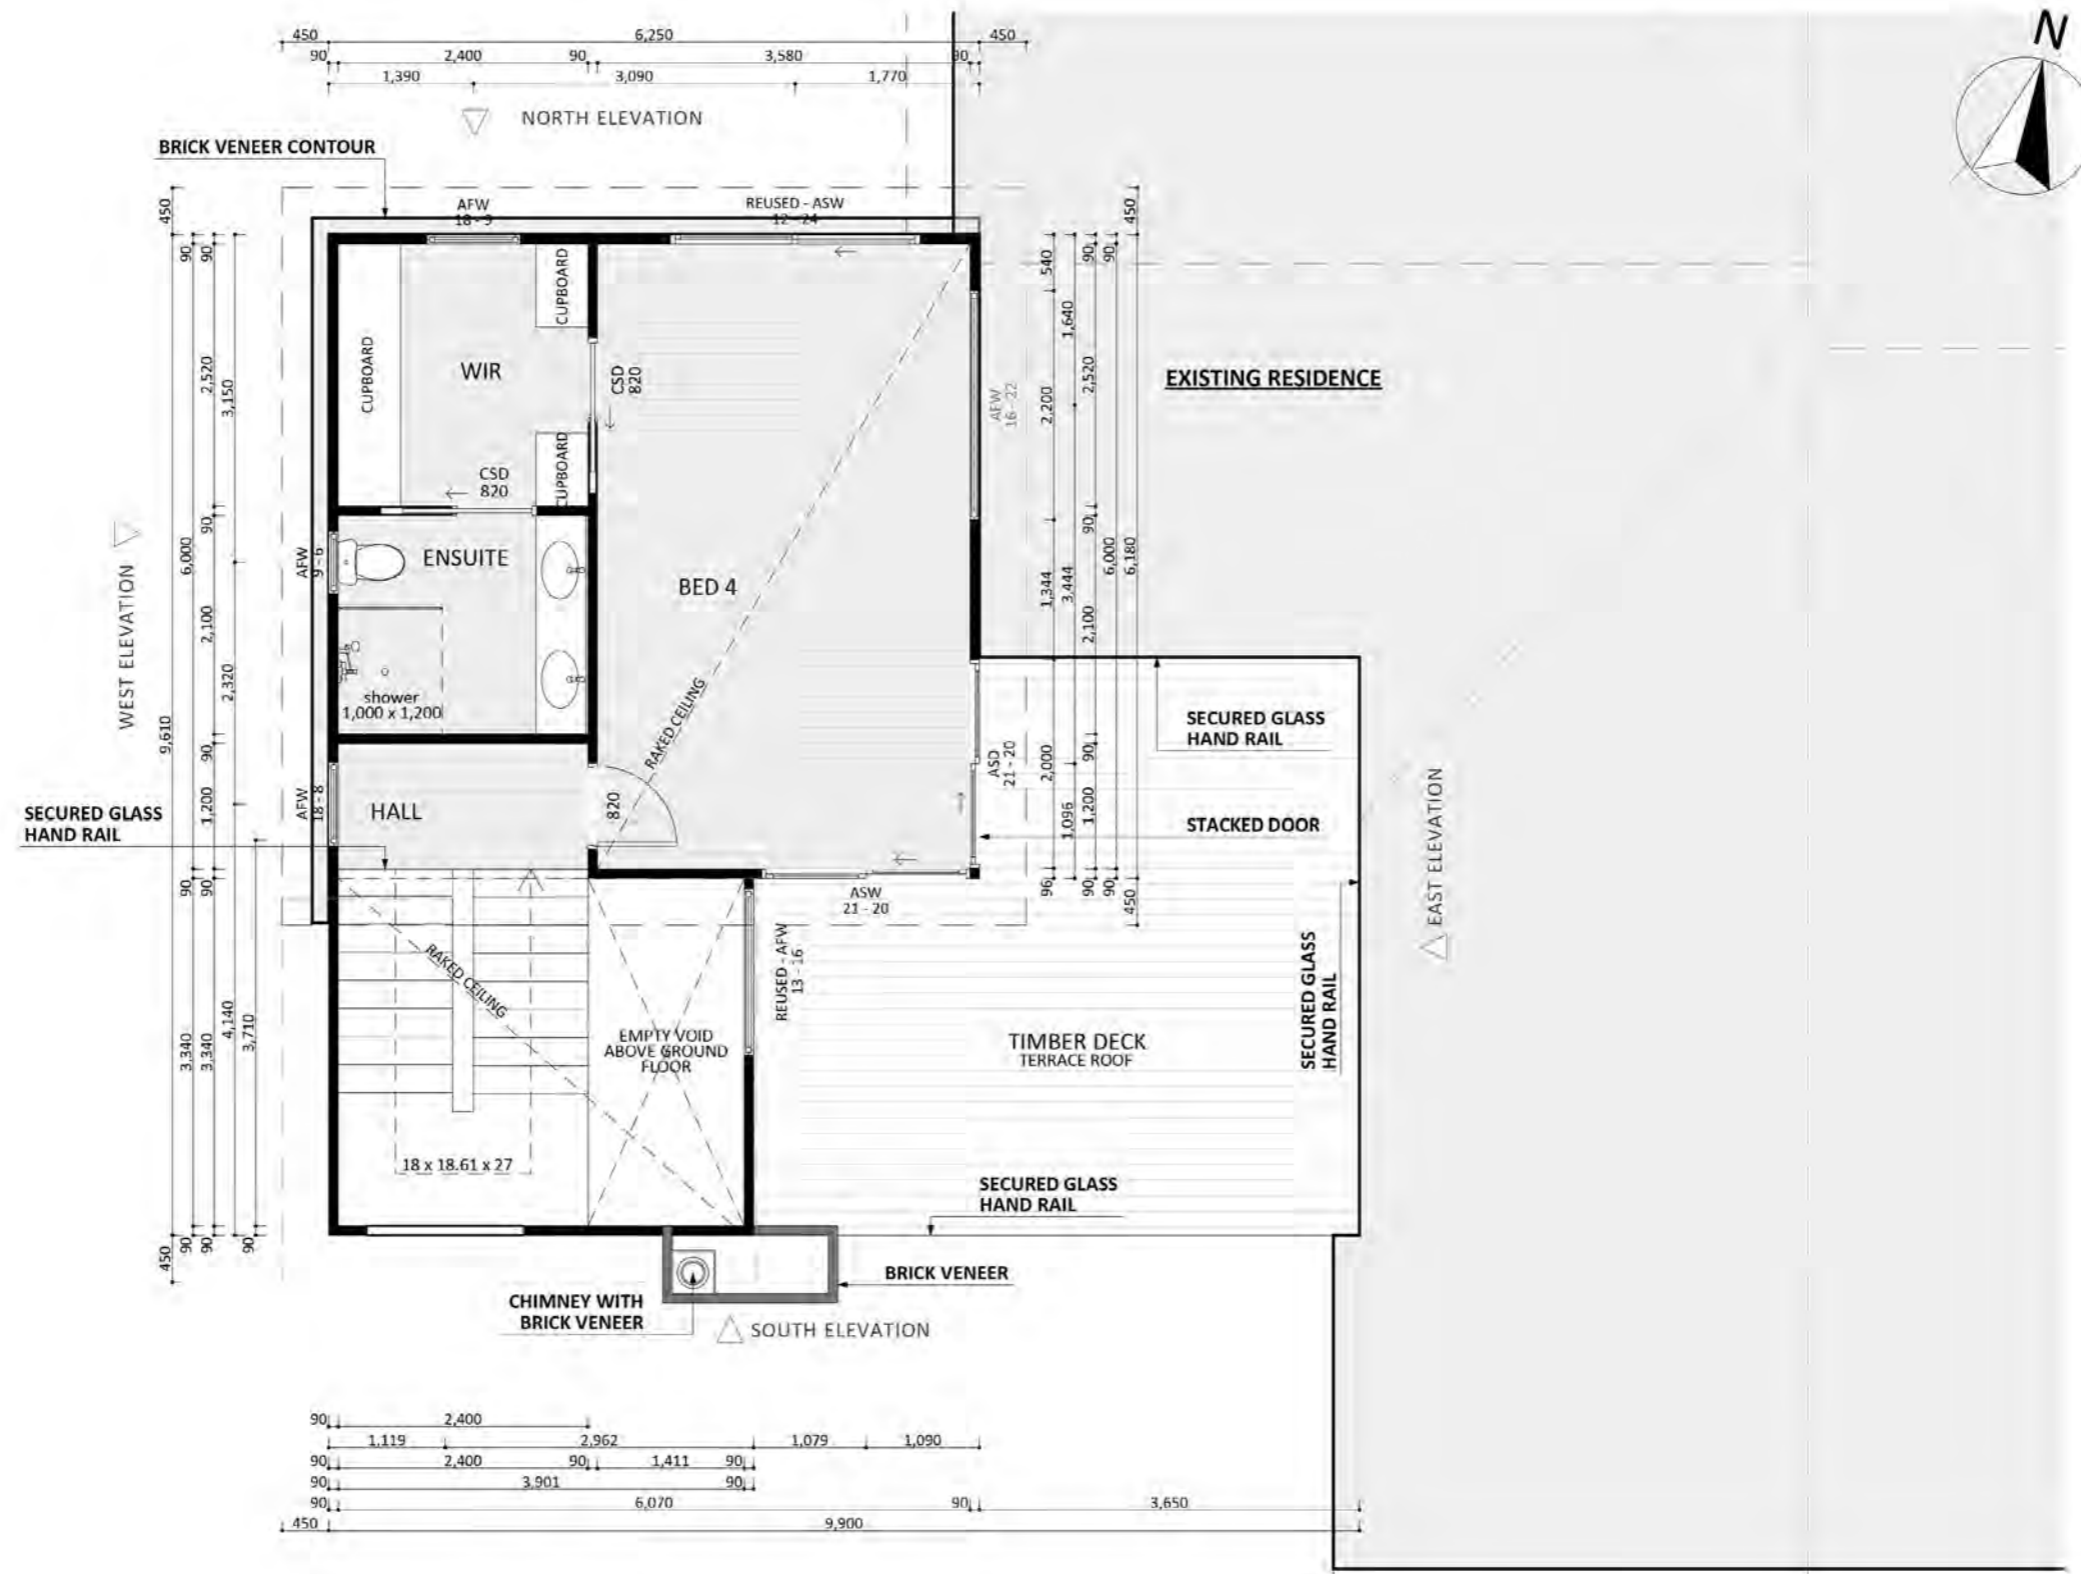

1140

ACT Building Lic: 2012767

**FIXED
PRICE
EXTENSIONS**

Roof
Colour: Monument

Eaves
Colour: Basalt

Rendered Cement Sheets
Colour: White

Brick
Colour: Dark Grey

An elevation is the height of the structure from ground level to the height of the roof.

An elevation is the height of the structure from ground level to the height of the roof.

 **FIXED
PRICE
EXTENSIONS**

canberragrannyflatbuilders.com.au

 info@cgfb.com.au

 1300 979 658

ACT Building Lic: 2012767