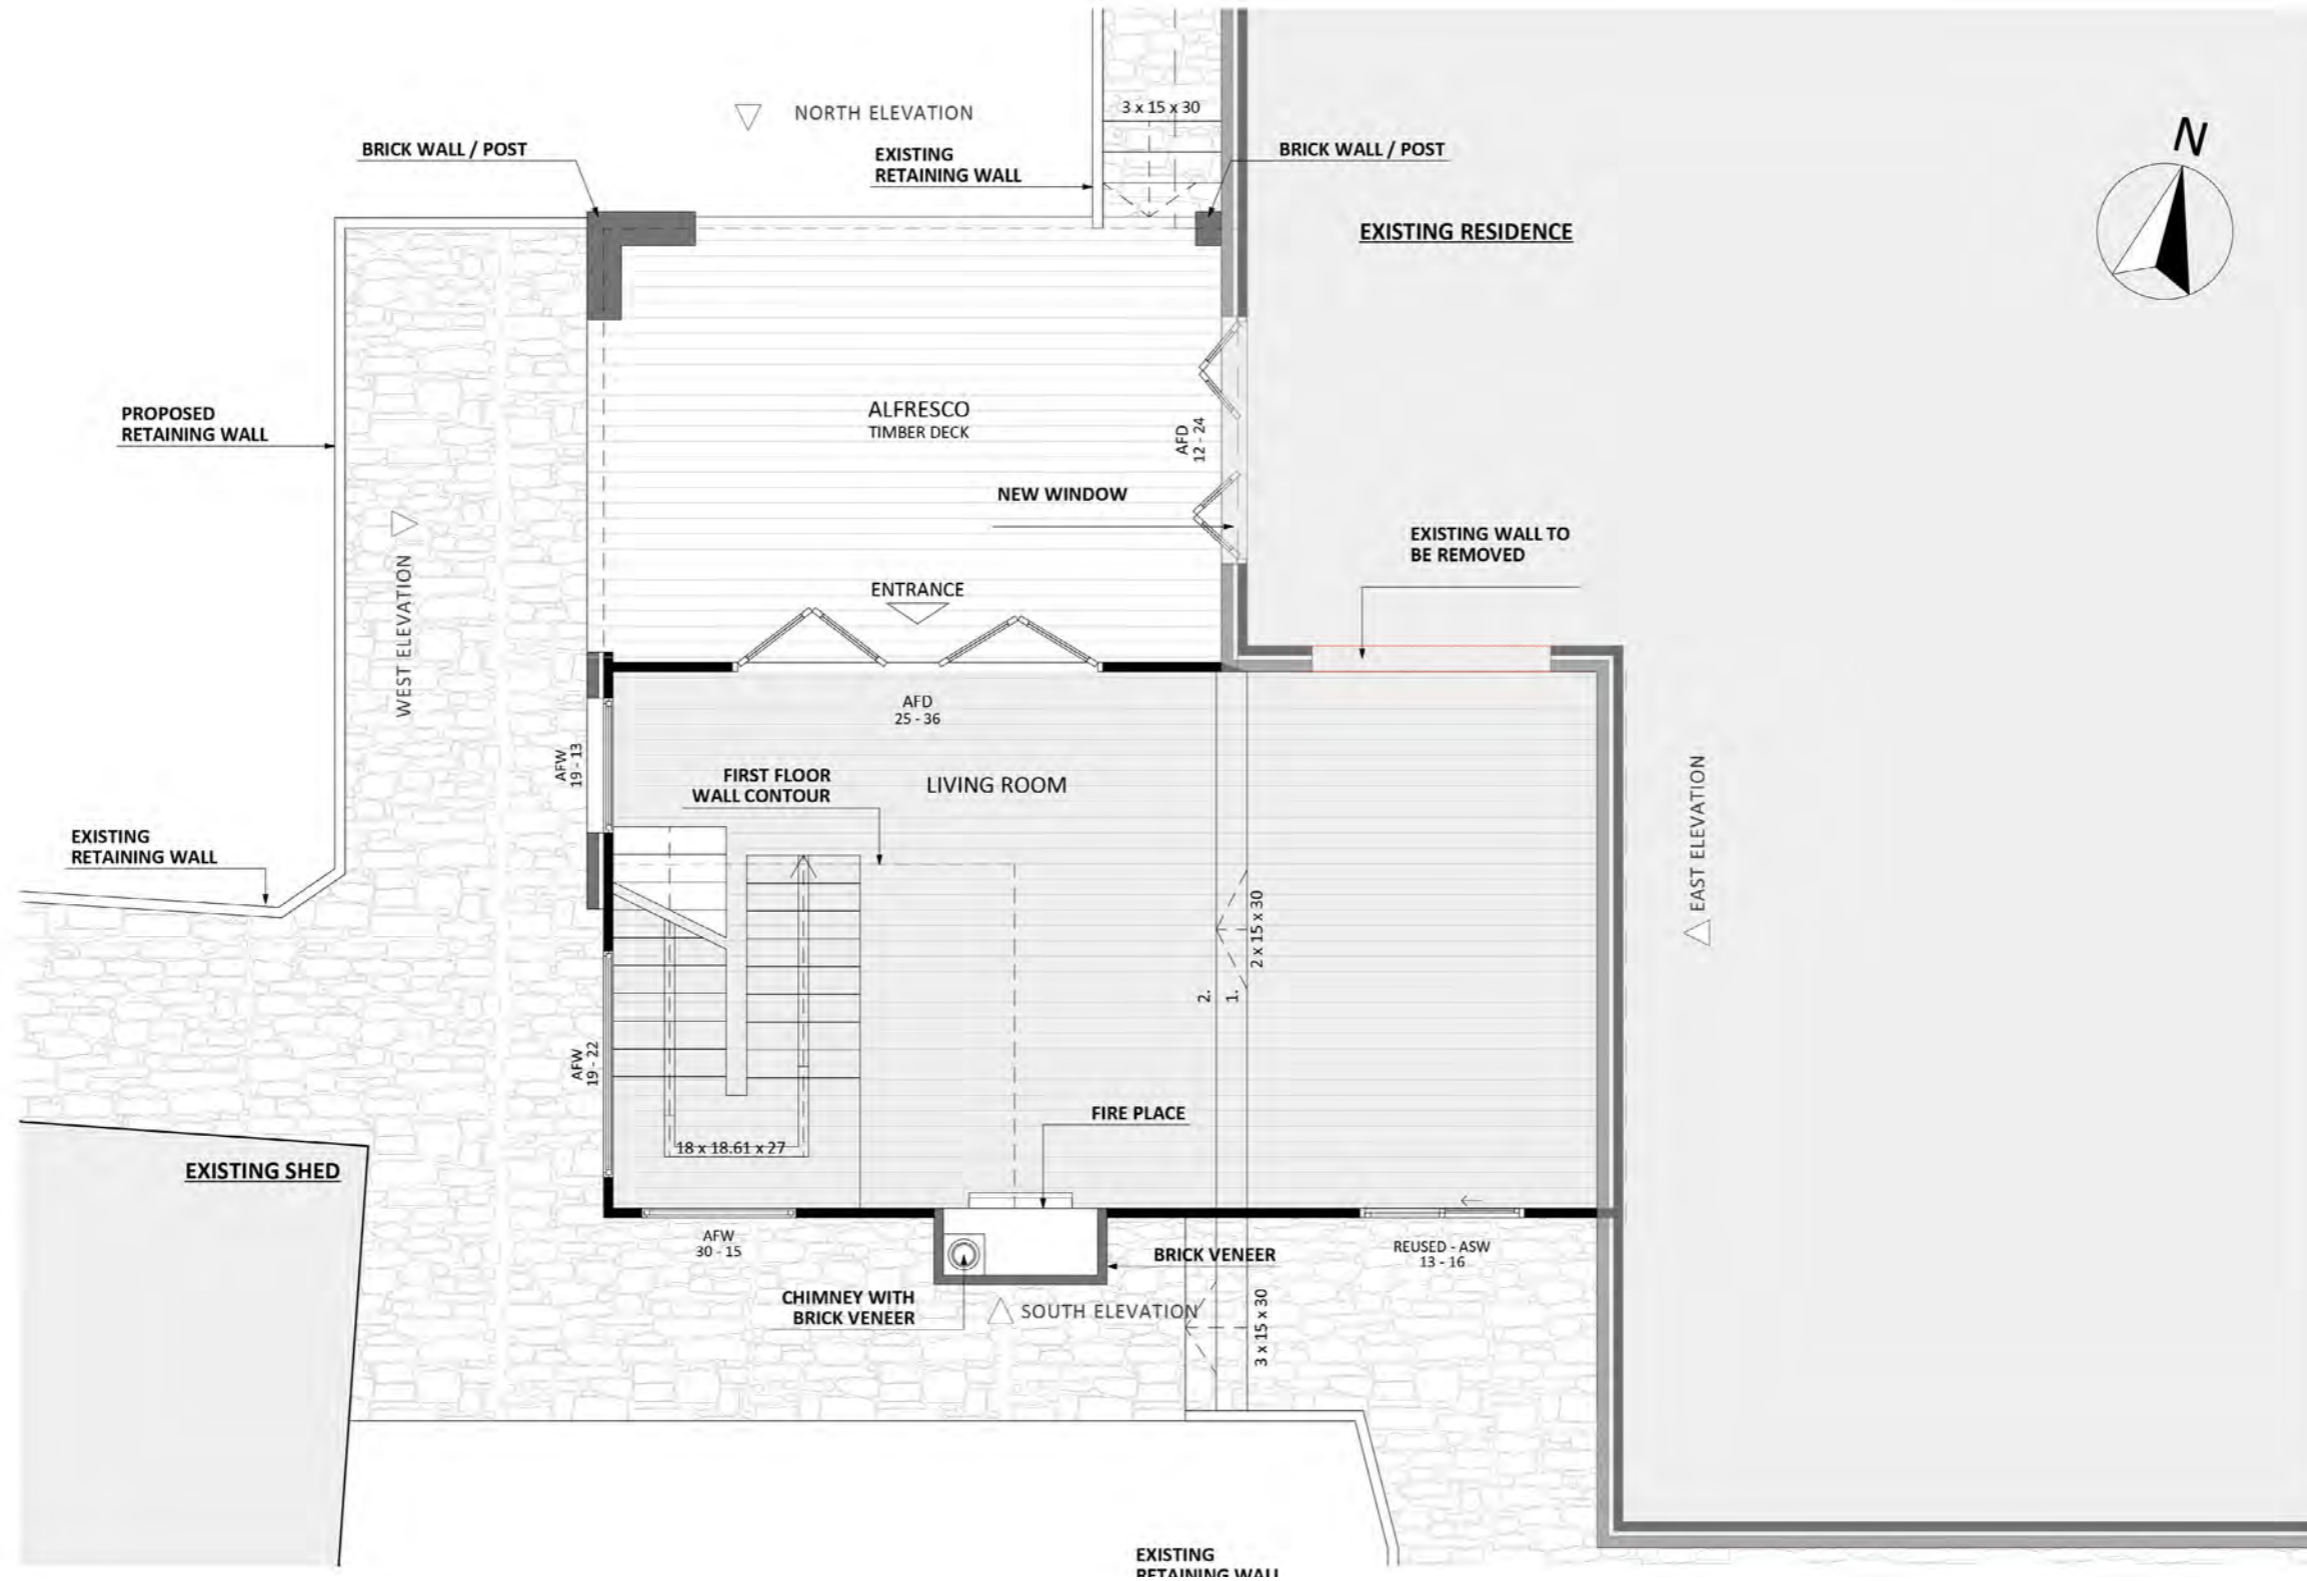

1140

ACT Building Lic: 2012767

**FIXED
PRICE
EXTENSIONS**

Roof
Colour: Monument

Eaves
Colour: Basalt

Rendered Cement Sheets
Colour: White

Brick
Colour: Dark Grey

An elevation is the height of the structure from ground level to the height of the roof.

An elevation is the height of the structure from ground level to the height of the roof.

 **FIXED
PRICE
EXTENSIONS**

canberragrannyflatbuilders.com.au

 info@cgfb.com.au

 1300 979 658

ACT Building Lic: 2012767