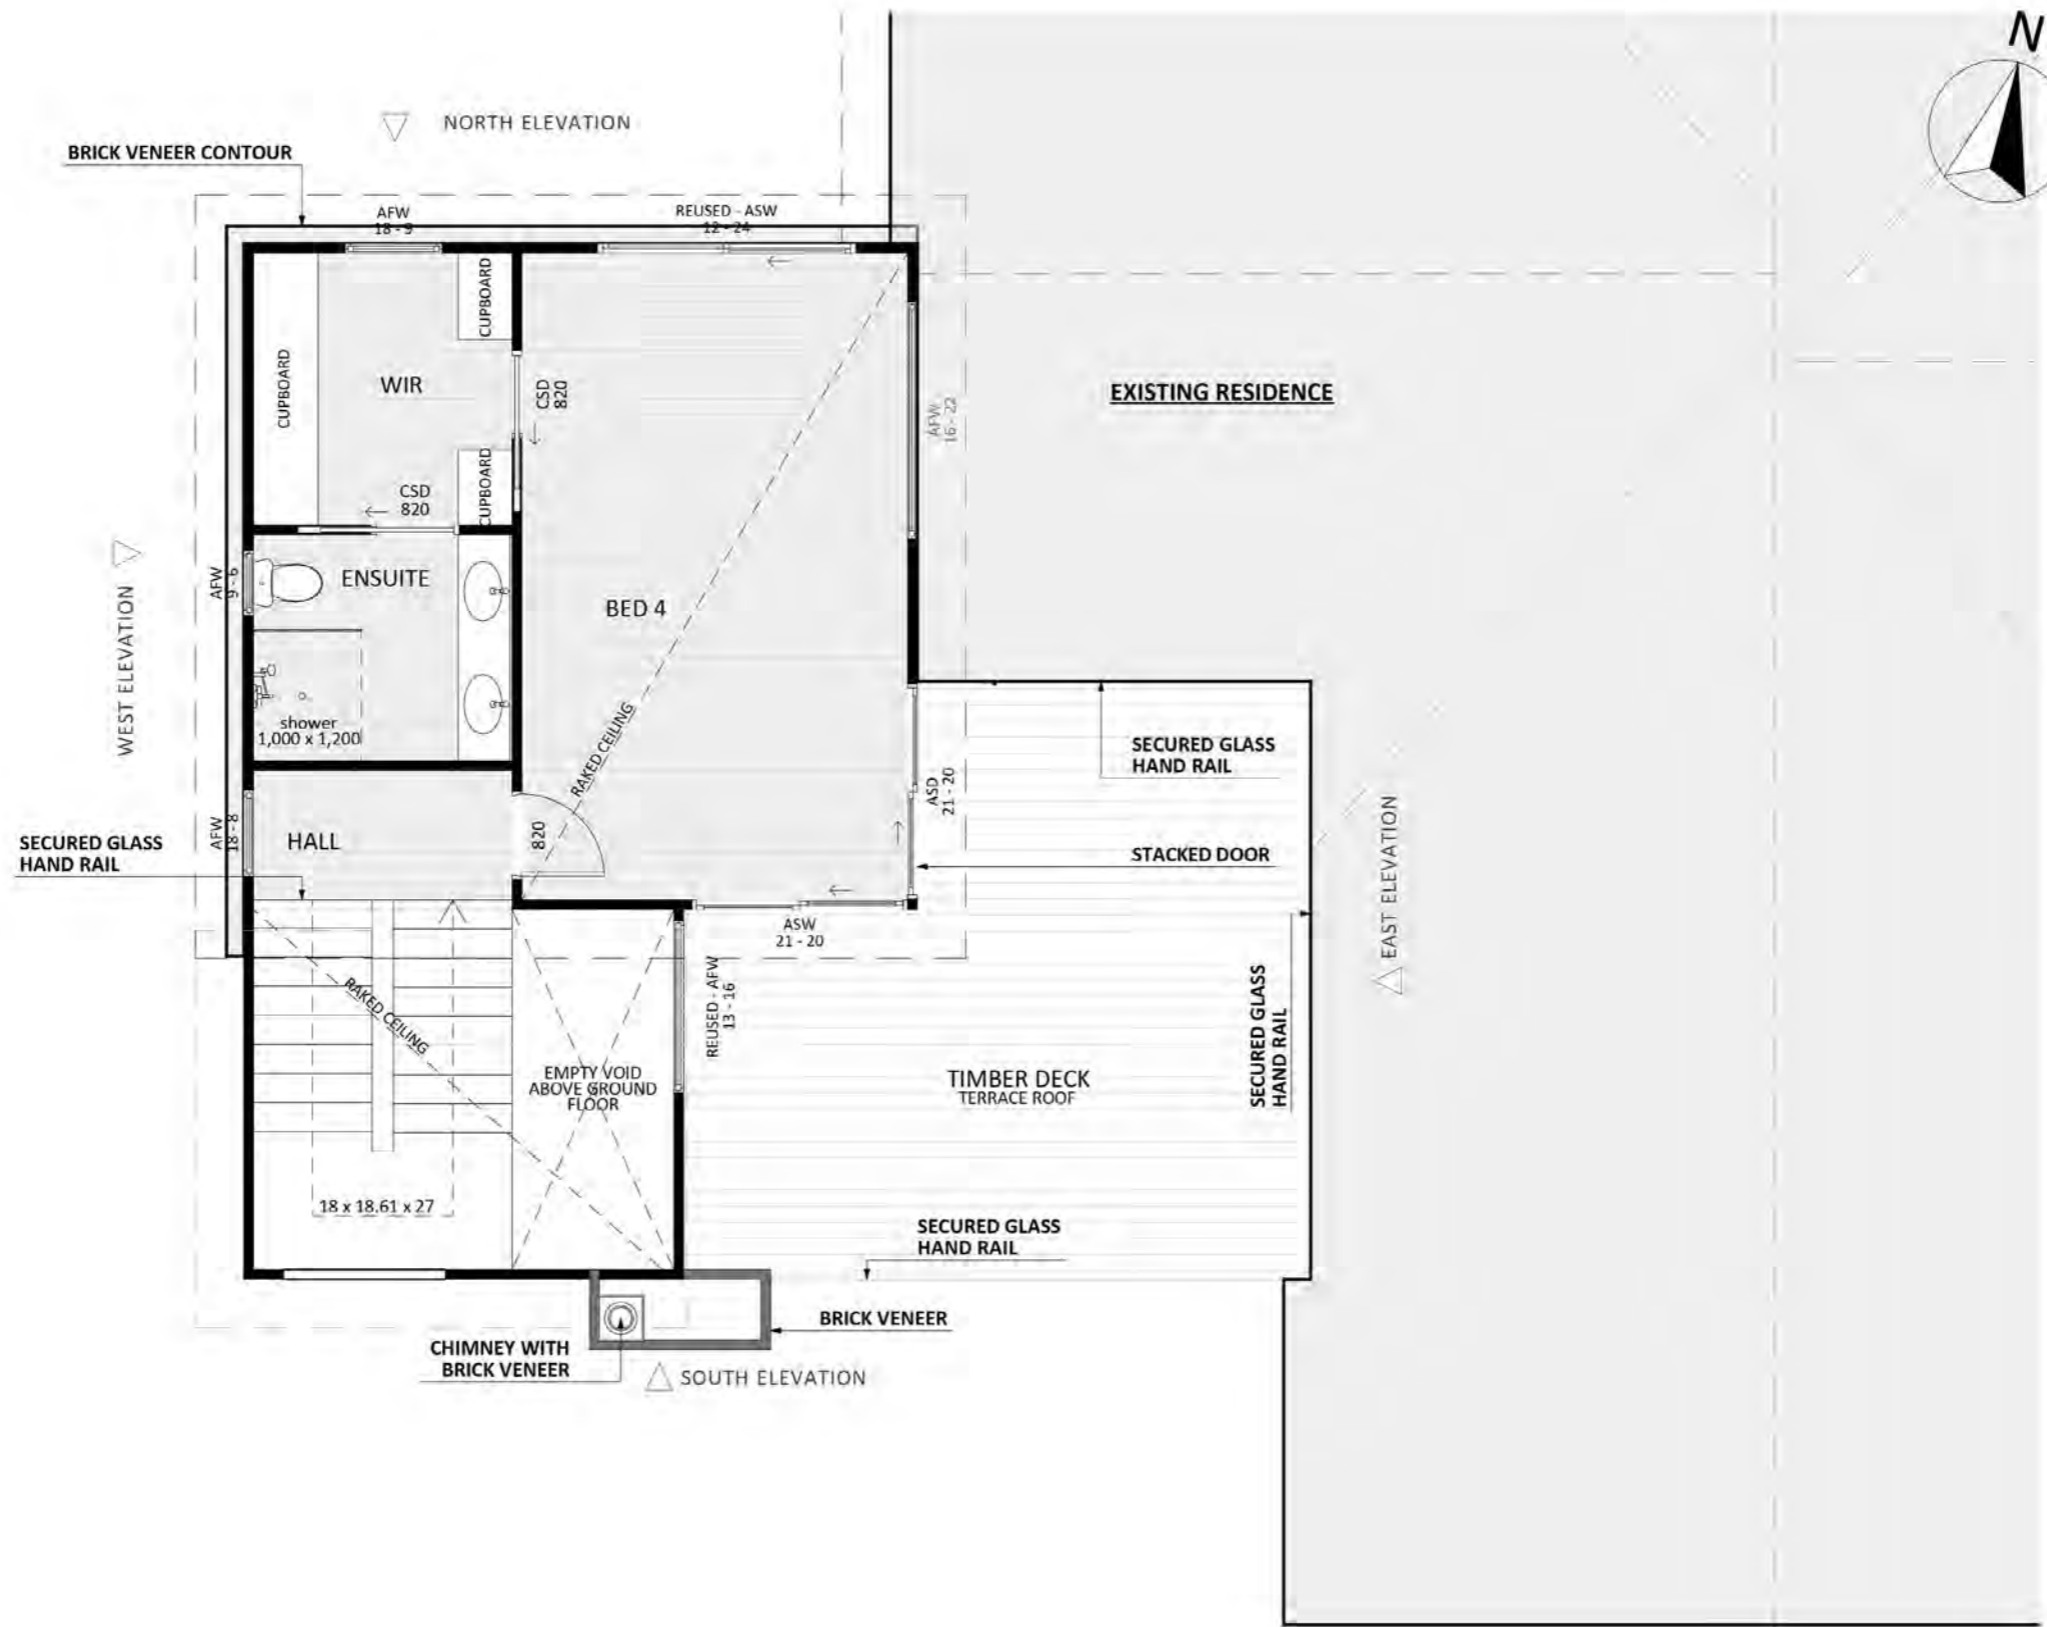

1140

ACT Building Lic: 2012767

**FIXED
PRICE
EXTENSIONS**

Roof
Colour: Monument

Eaves
Colour: Basalt

Rendered Cement Sheets
Colour: White

Brick
Colour: Dark Grey

An elevation is the height of the structure from ground level to the height of the roof.

An elevation is the height of the structure from ground level to the height of the roof.

 **FIXED
PRICE
EXTENSIONS**

canberragrannyflatbuilders.com.au

 info@cgfb.com.au

 1300 979 658

ACT Building Lic: 2012767