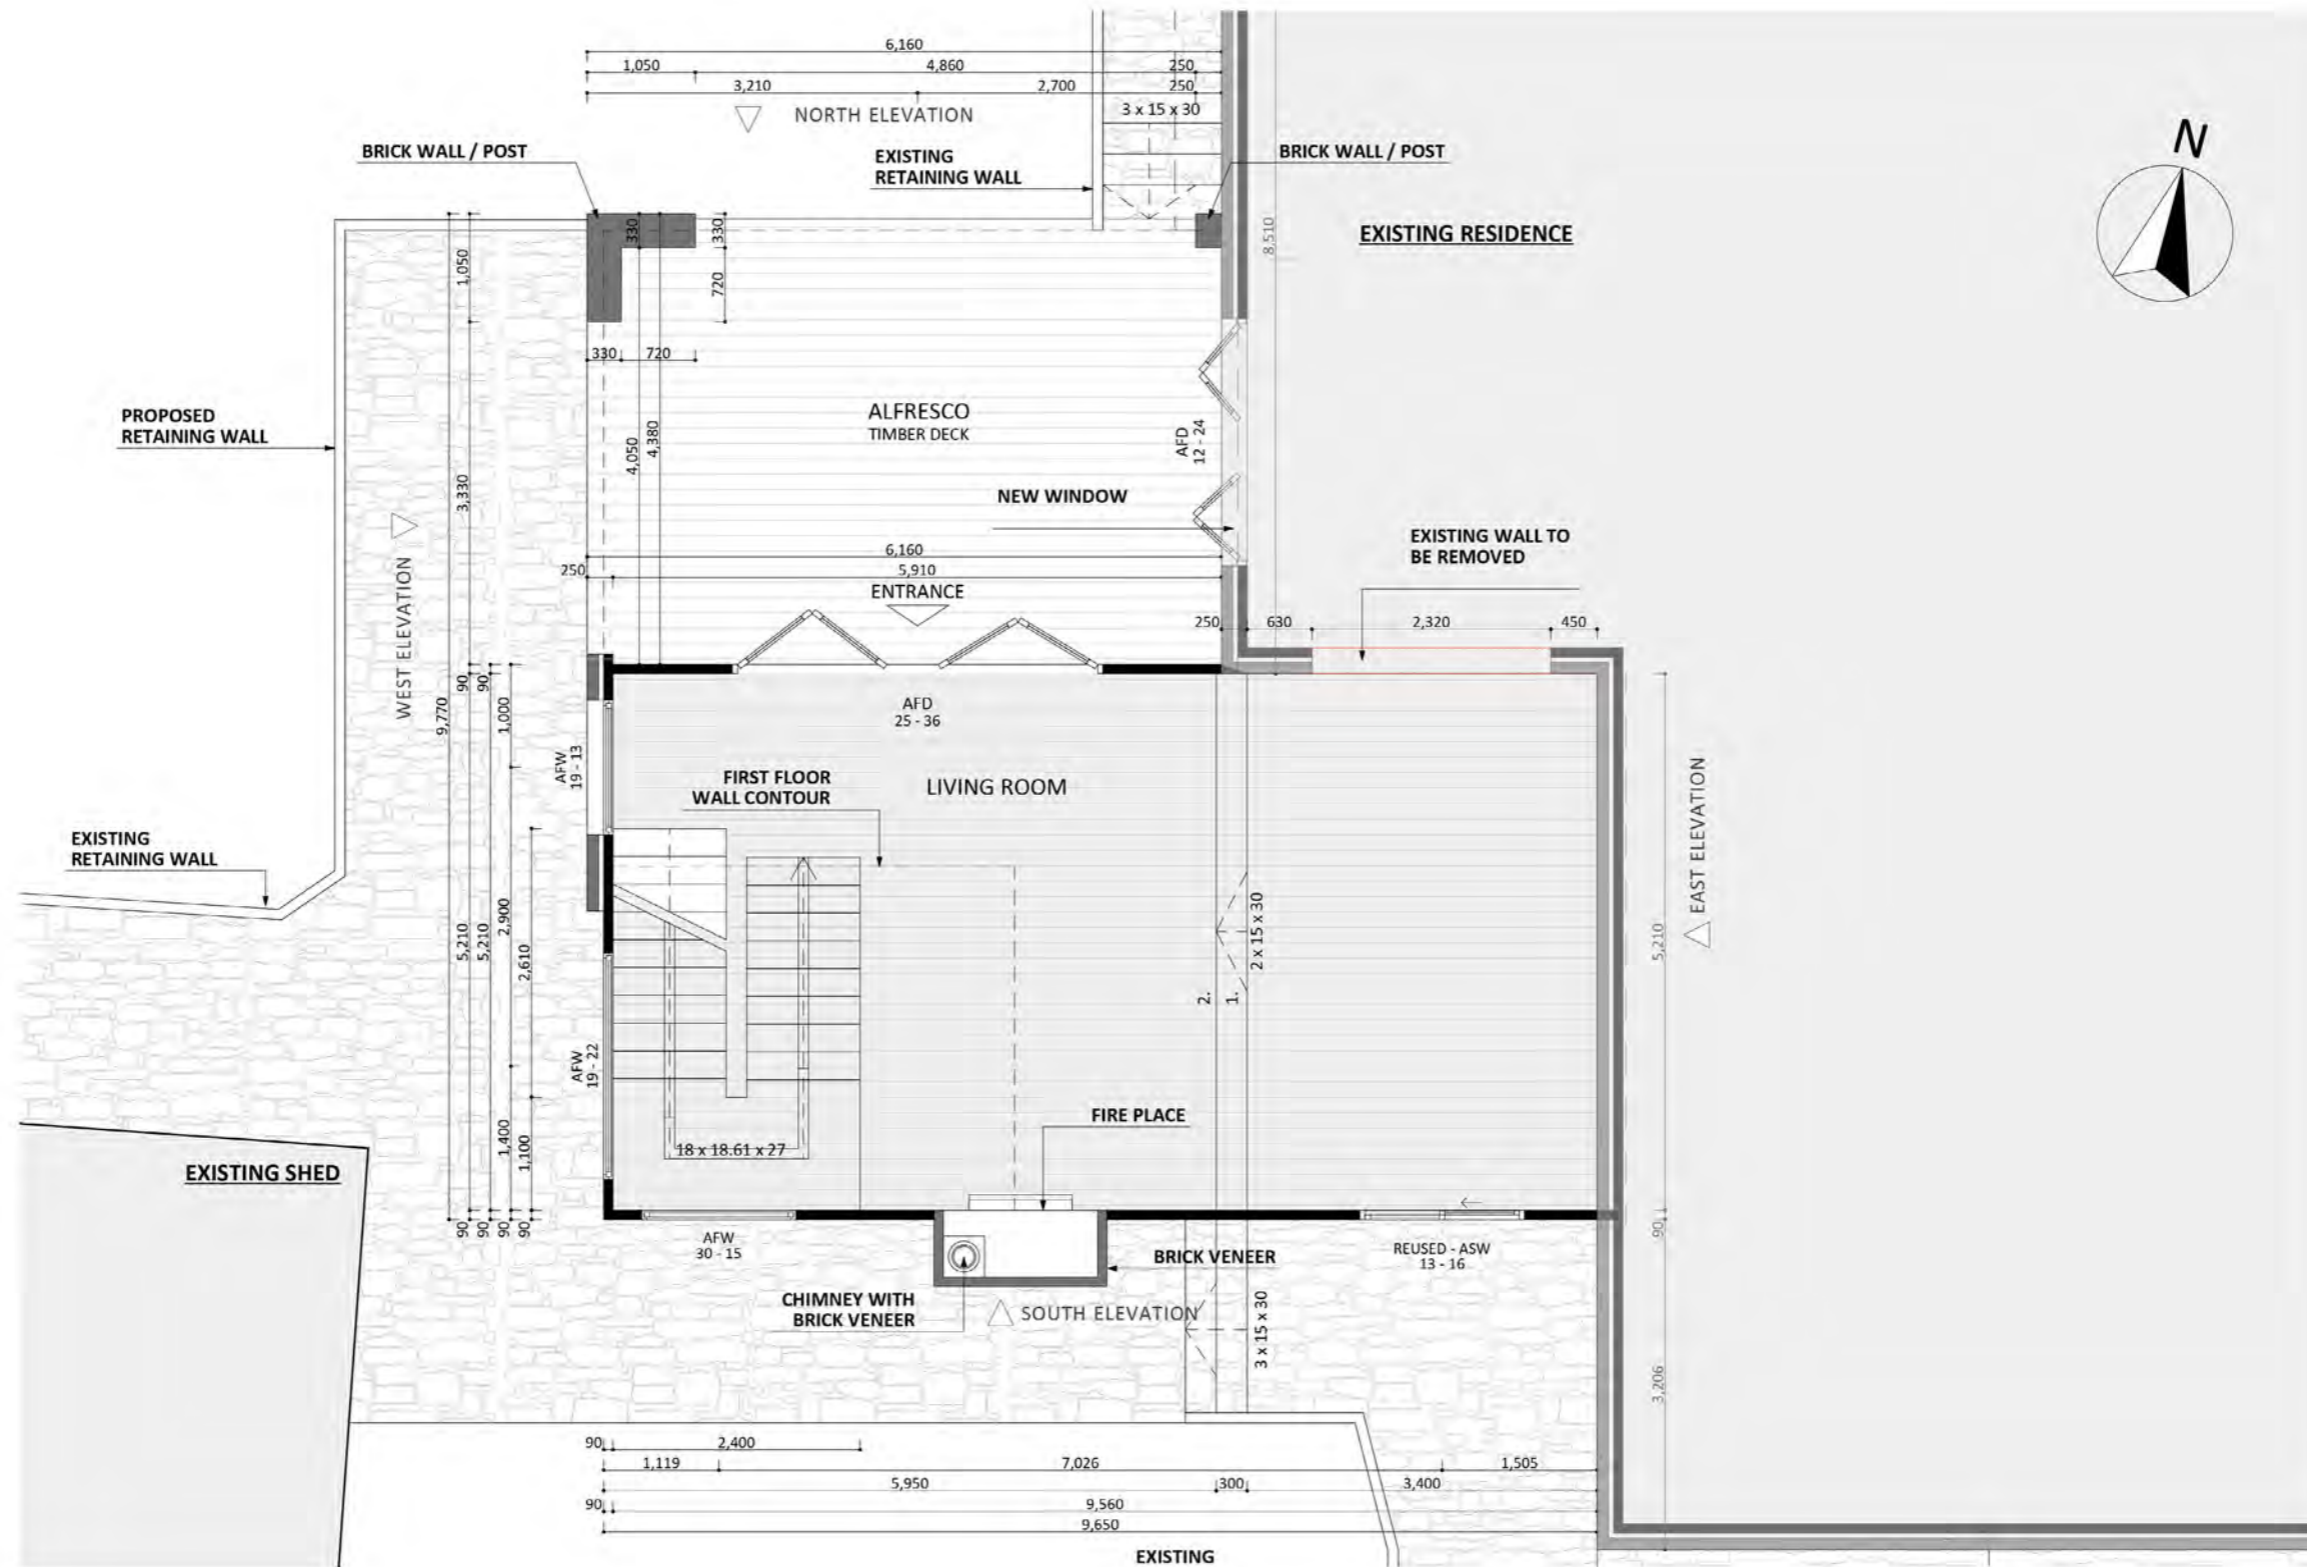

1140

ACT Building Lic: 2012767

**FIXED
PRICE
EXTENSIONS**

Roof
Colour: Monument

Eaves
Colour: Basalt

Rendered Cement Sheets
Colour: White

Brick
Colour: Dark Grey

An elevation is the height of the structure from ground level to the height of the roof.

An elevation is the height of the structure from ground level to the height of the roof.

 **FIXED
PRICE
EXTENSIONS**

canberragrannyflatbuilders.com.au

 info@cgfb.com.au

 1300 979 658

ACT Building Lic: 2012767