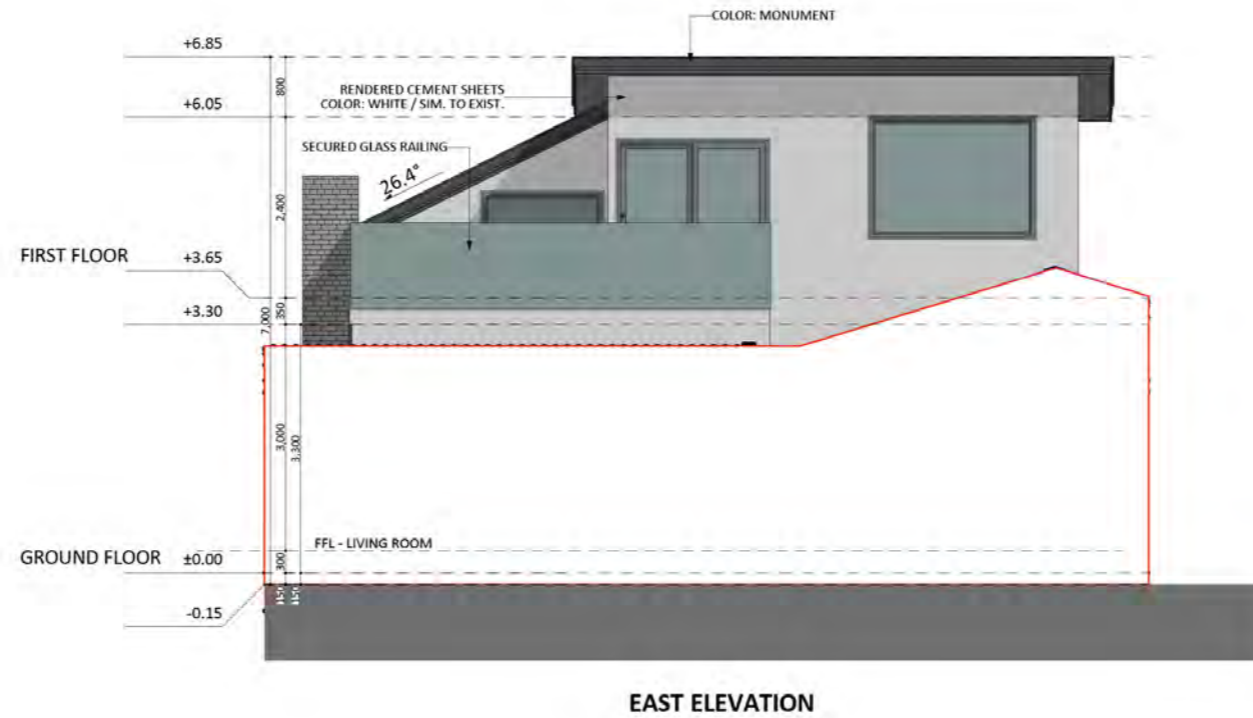

1140

ACT Building Lic: 2012767

**FIXED
PRICE
EXTENSIONS**

Roof
Colour: Monument

Eaves
Colour: Basalt

Rendered Cement Sheets
Colour: White

Brick
Colour: Dark Grey

An elevation is the height of the structure from ground level to the height of the roof.

An elevation is the height of the structure from ground level to the height of the roof.

 **FIXED
PRICE
EXTENSIONS**

canberragrannyflatbuilders.com.au

 info@cgfb.com.au

 1300 979 658

ACT Building Lic: 2012767