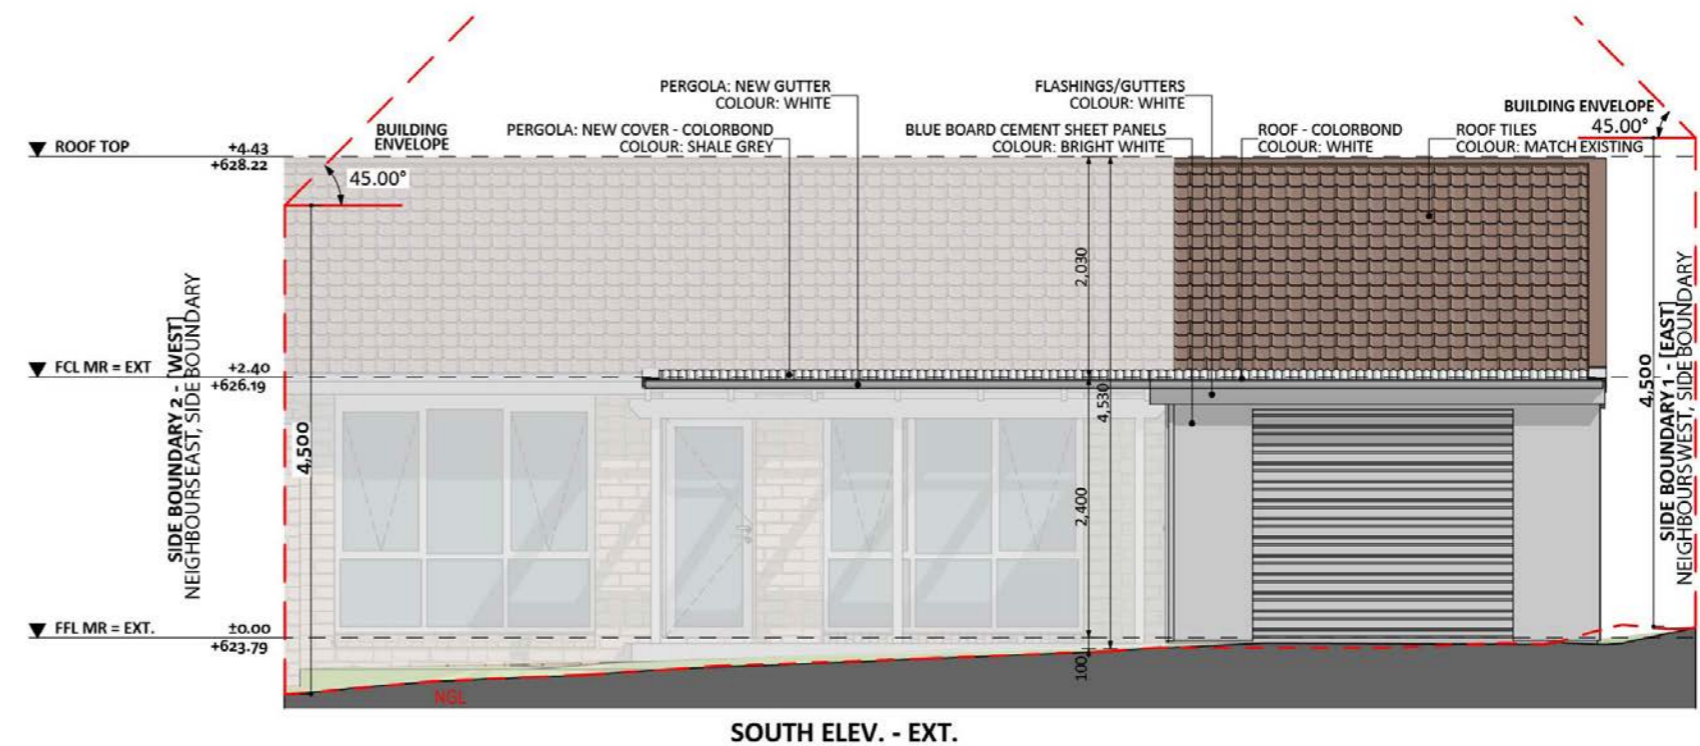

1139

ACT Building Lic: 2012767

**FIXED
PRICE
EXTENSIONS**

Pergola Gutters and Roof Coverings
Colour: White

Colorbond Roof
Colour: White

Flashings/Gutters
Colour: White

Roof Tiles
Colour: Match Existing

Blue Bond Cement Sheet Panels
Colour: Bright White

Window and Door Frames
Colour: Bright White

An elevation is the height of the structure from ground level to the height of the roof.

An elevation is the height of the structure from ground level to the height of the roof.