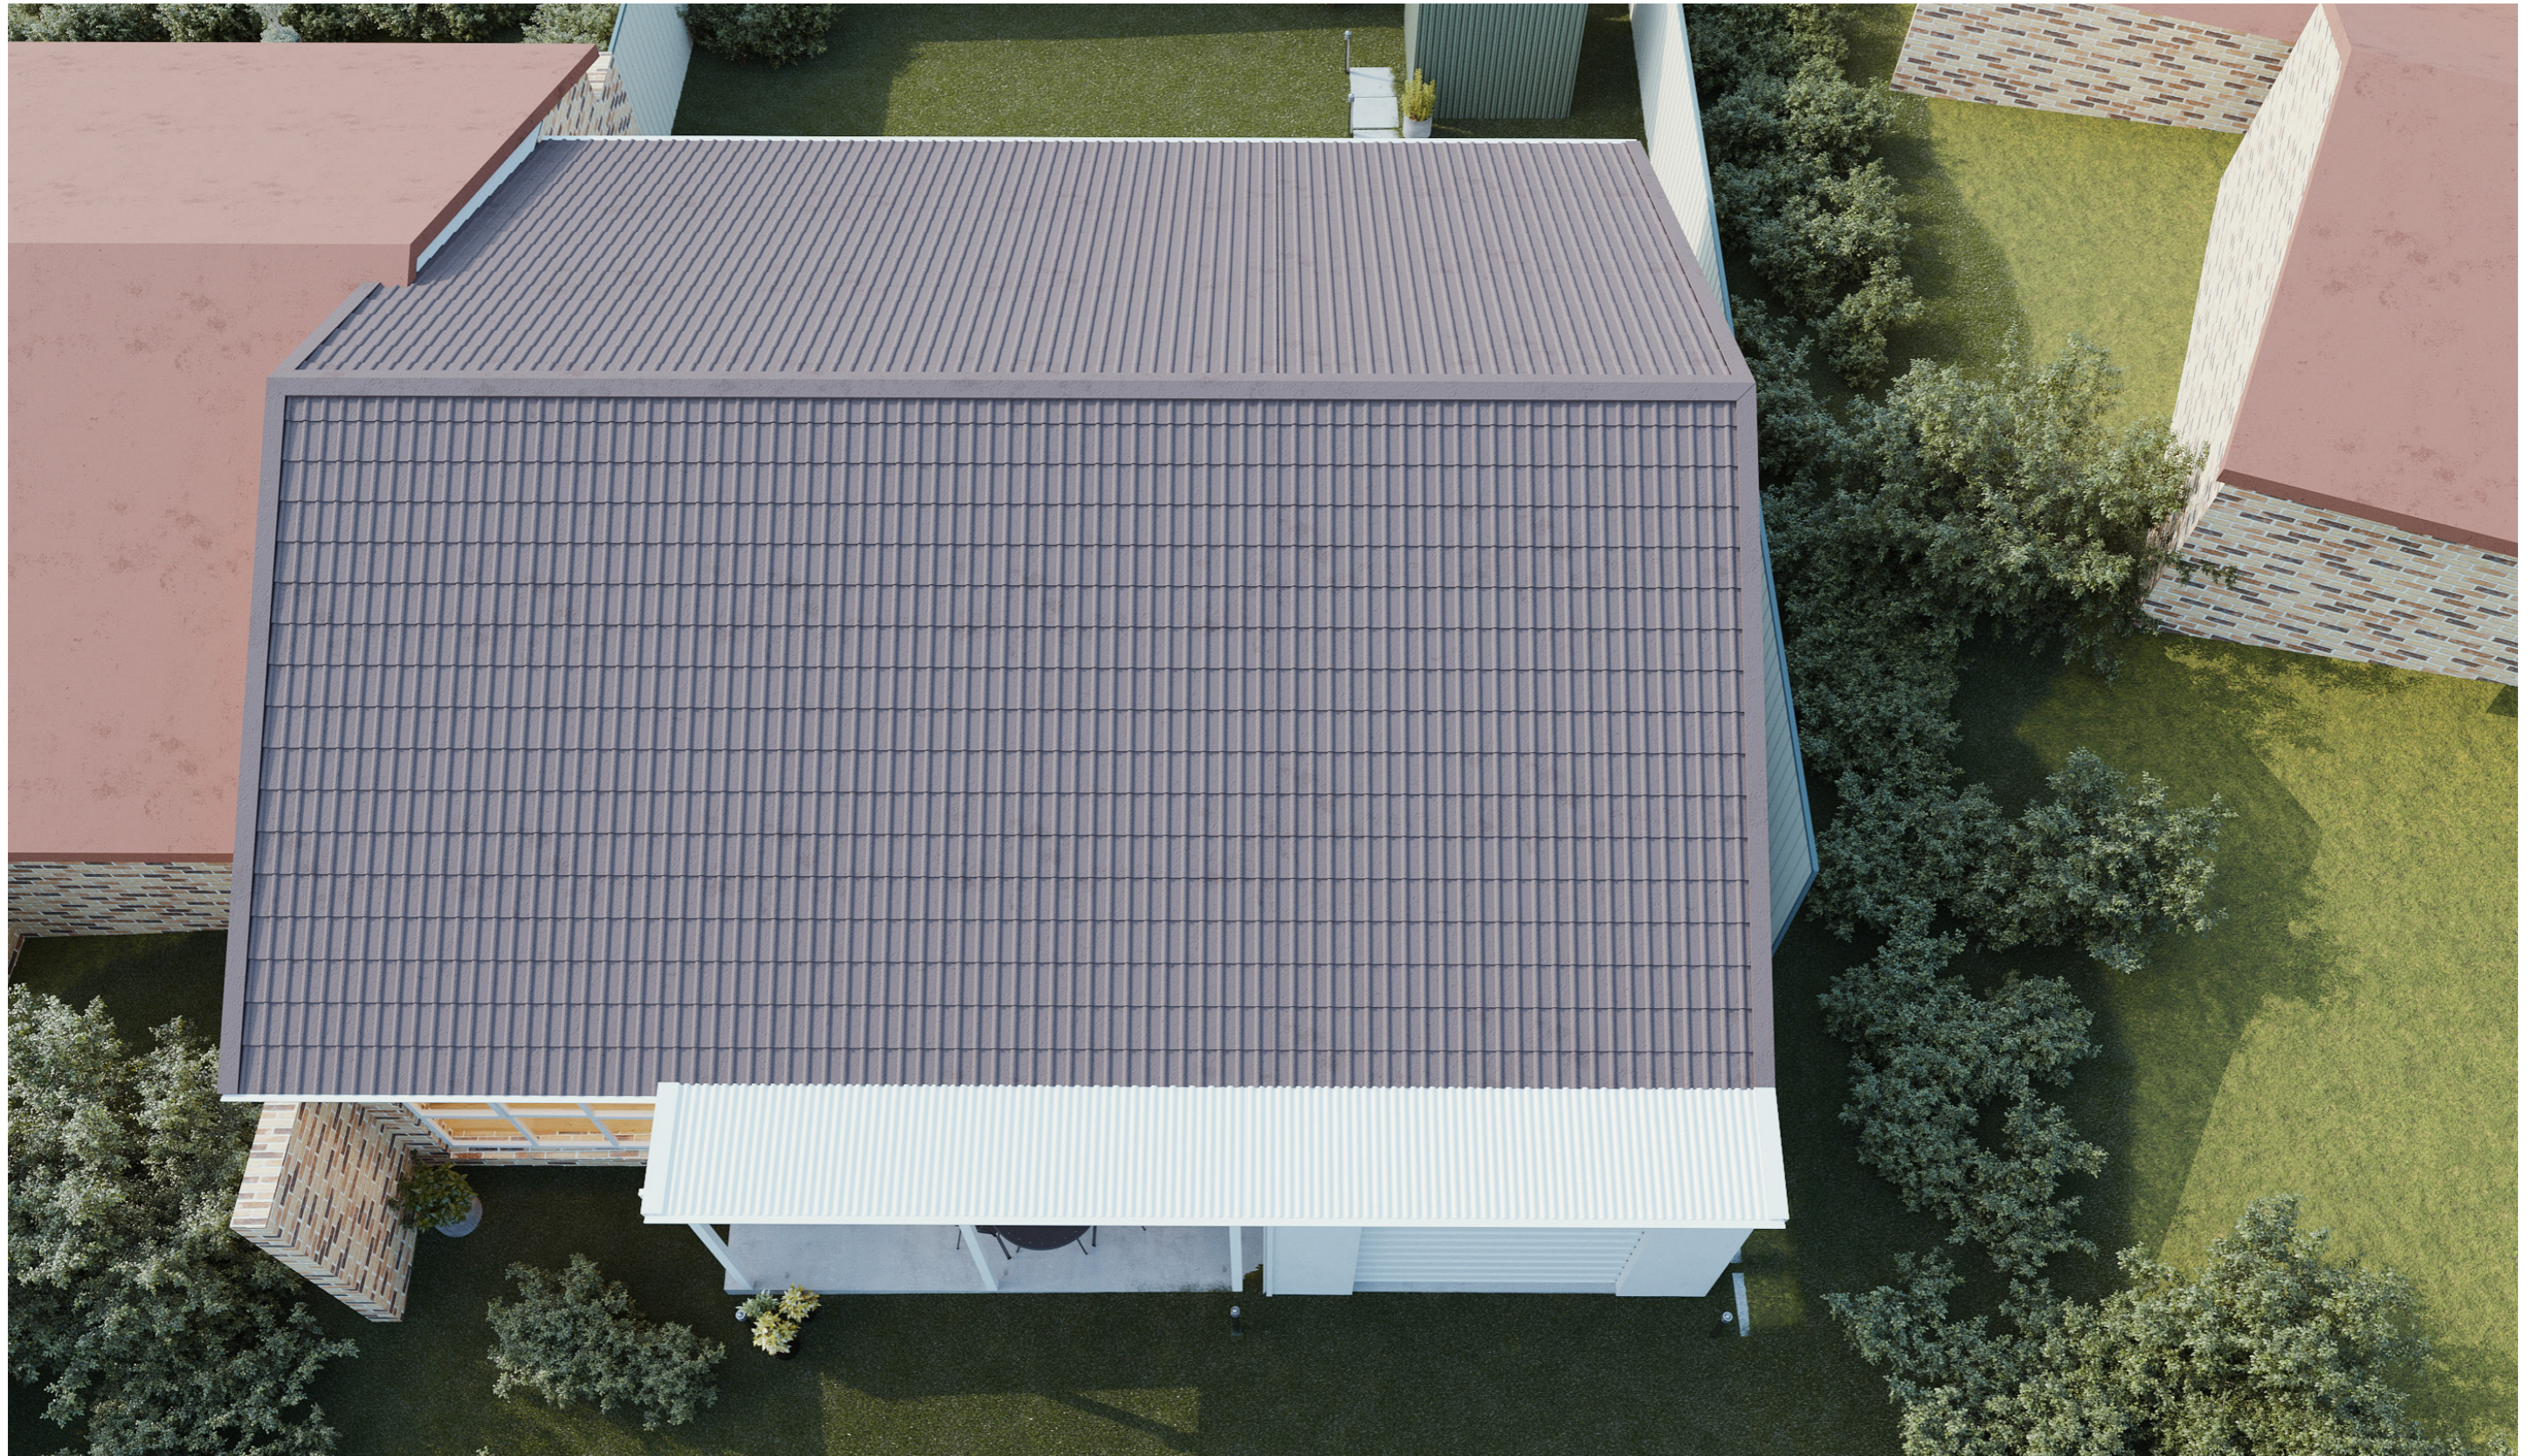

1139

ACT Building Lic: 2012767

**FIXED
PRICE
EXTENSIONS**

Pergola Gutters and Roof Coverings
Colour: White

Colorbond Roof
Colour: White

Flashings/Gutters
Colour: White

Roof Tiles
Colour: Match Existing

Blue Bond Cement Sheet Panels
Colour: Bright White

Window and Door Frames
Colour: Bright White

An elevation is the height of the structure from ground level to the height of the roof.

An elevation is the height of the structure from ground level to the height of the roof.