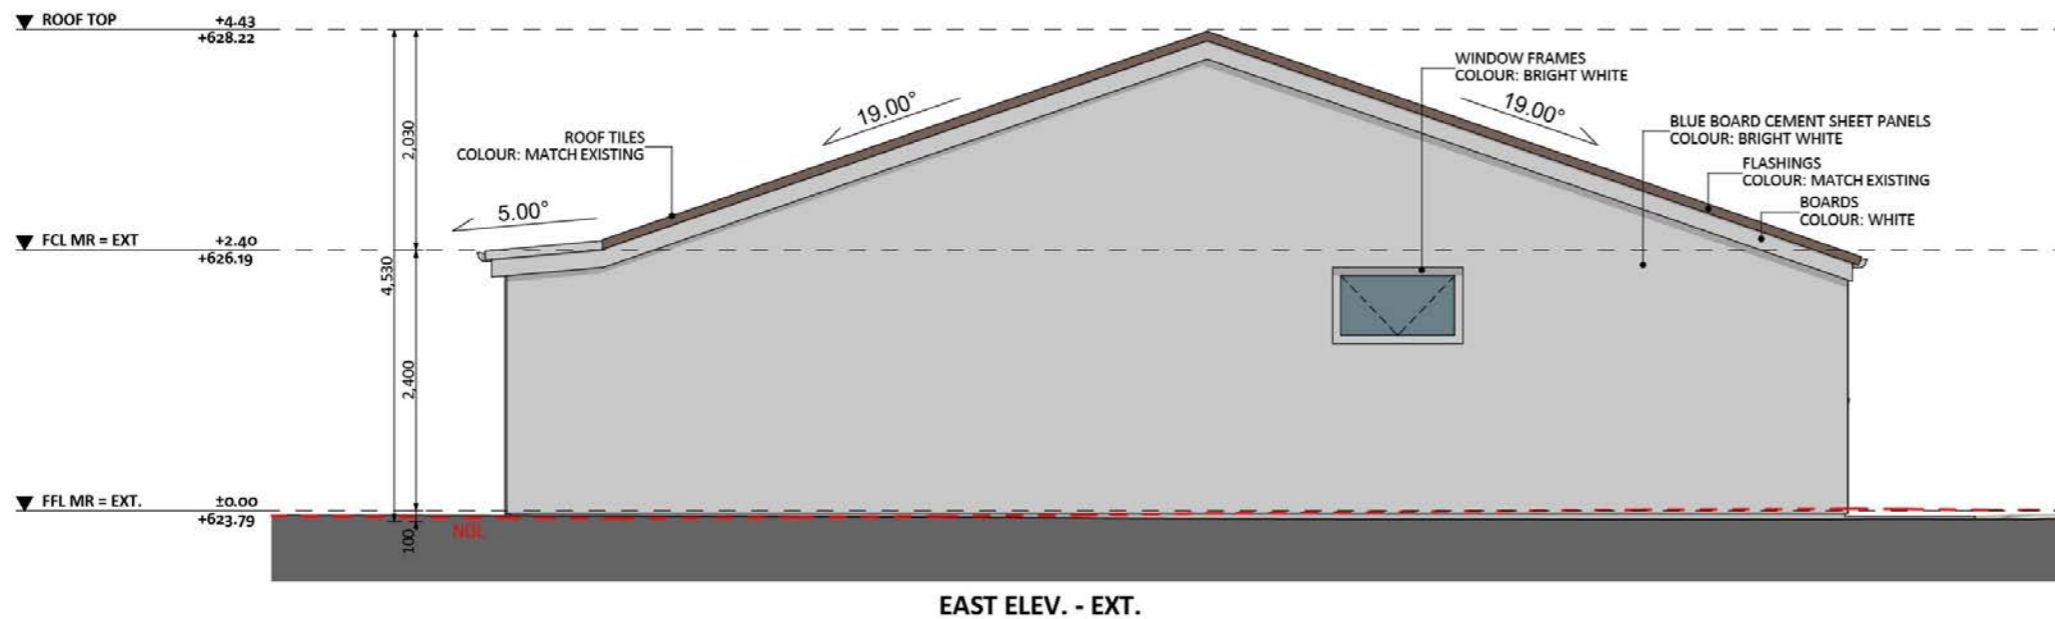

1139

ACT Building Lic: 2012767

**FIXED
PRICE
EXTENSIONS**

Pergola Gutters and Roof Coverings
Colour: White

Colorbond Roof
Colour: White

Flashings/Gutters
Colour: White

Roof Tiles
Colour: Match Existing

Blue Bond Cement Sheet Panels
Colour: Bright White

Window and Door Frames
Colour: Bright White

An elevation is the height of the structure from ground level to the height of the roof.

An elevation is the height of the structure from ground level to the height of the roof.