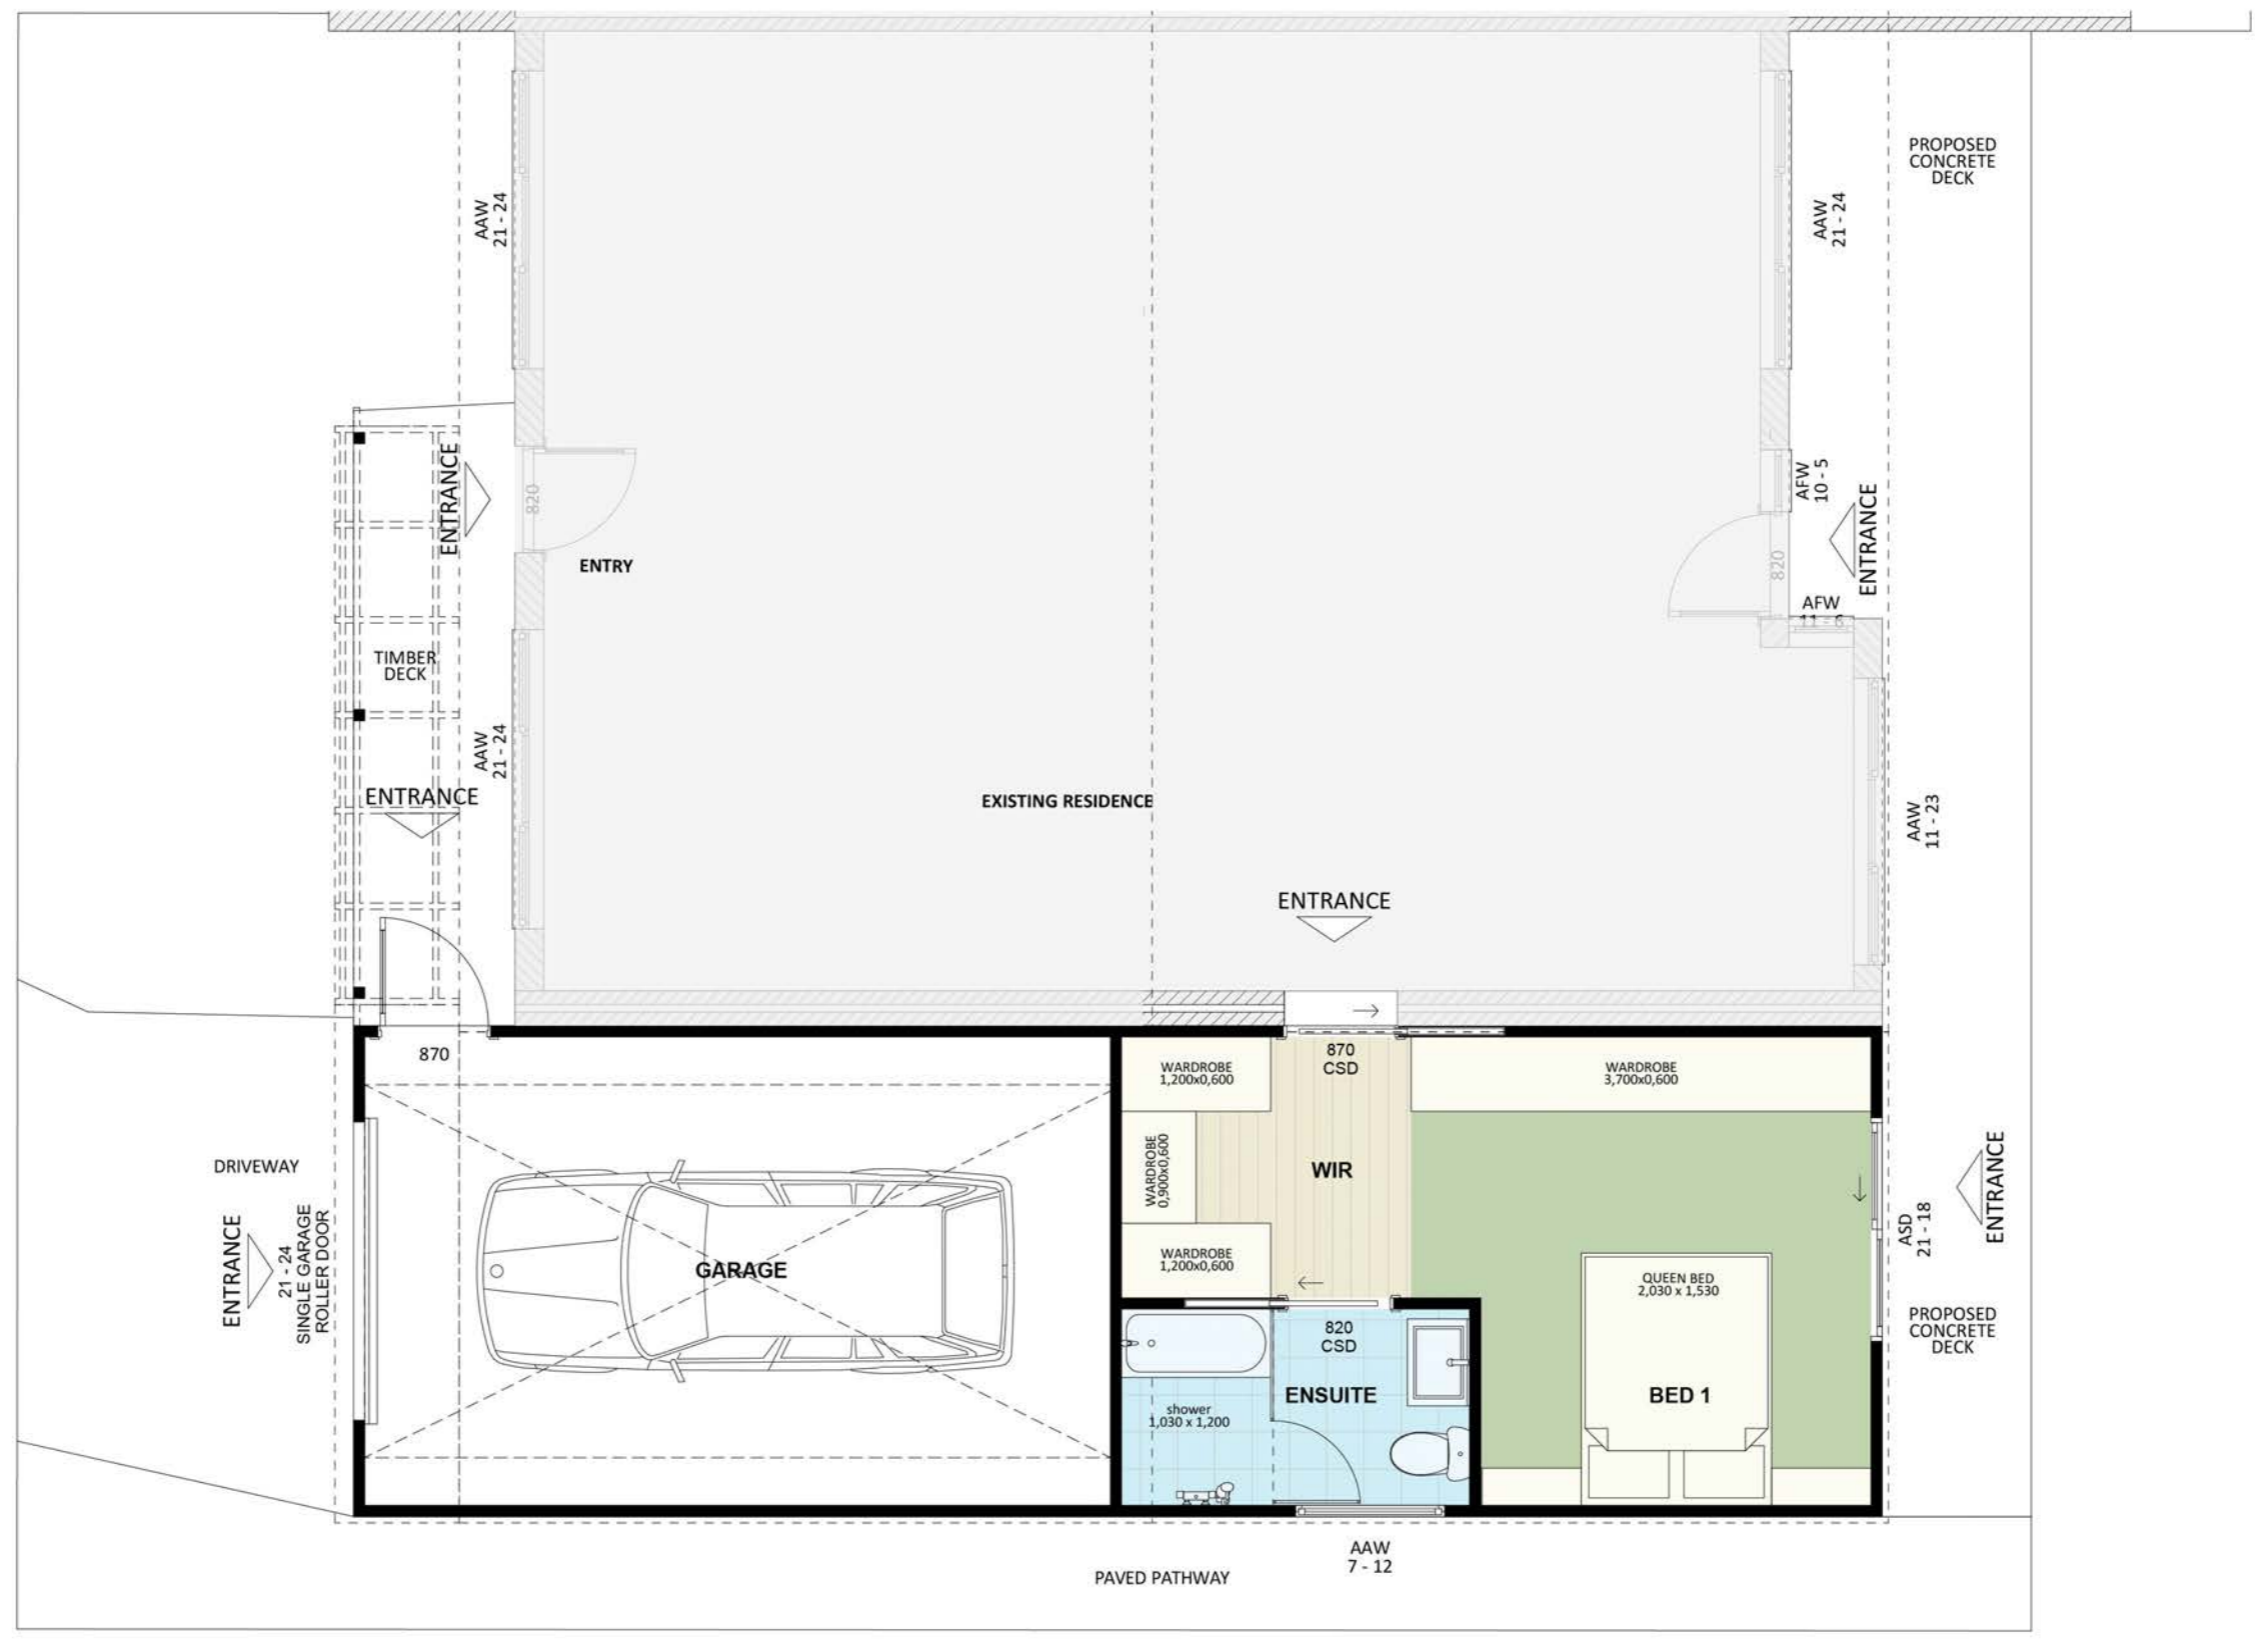

1139

ACT Building Lic: 2012767

**FIXED
PRICE
EXTENSIONS**

Pergola Gutters and Roof Coverings
Colour: White

Colorbond Roof
Colour: White

Flashings/Gutters
Colour: White

Roof Tiles
Colour: Match Existing

Blue Bond Cement Sheet Panels
Colour: Bright White

Window and Door Frames
Colour: Bright White

An elevation is the height of the structure from ground level to the height of the roof.

An elevation is the height of the structure from ground level to the height of the roof.