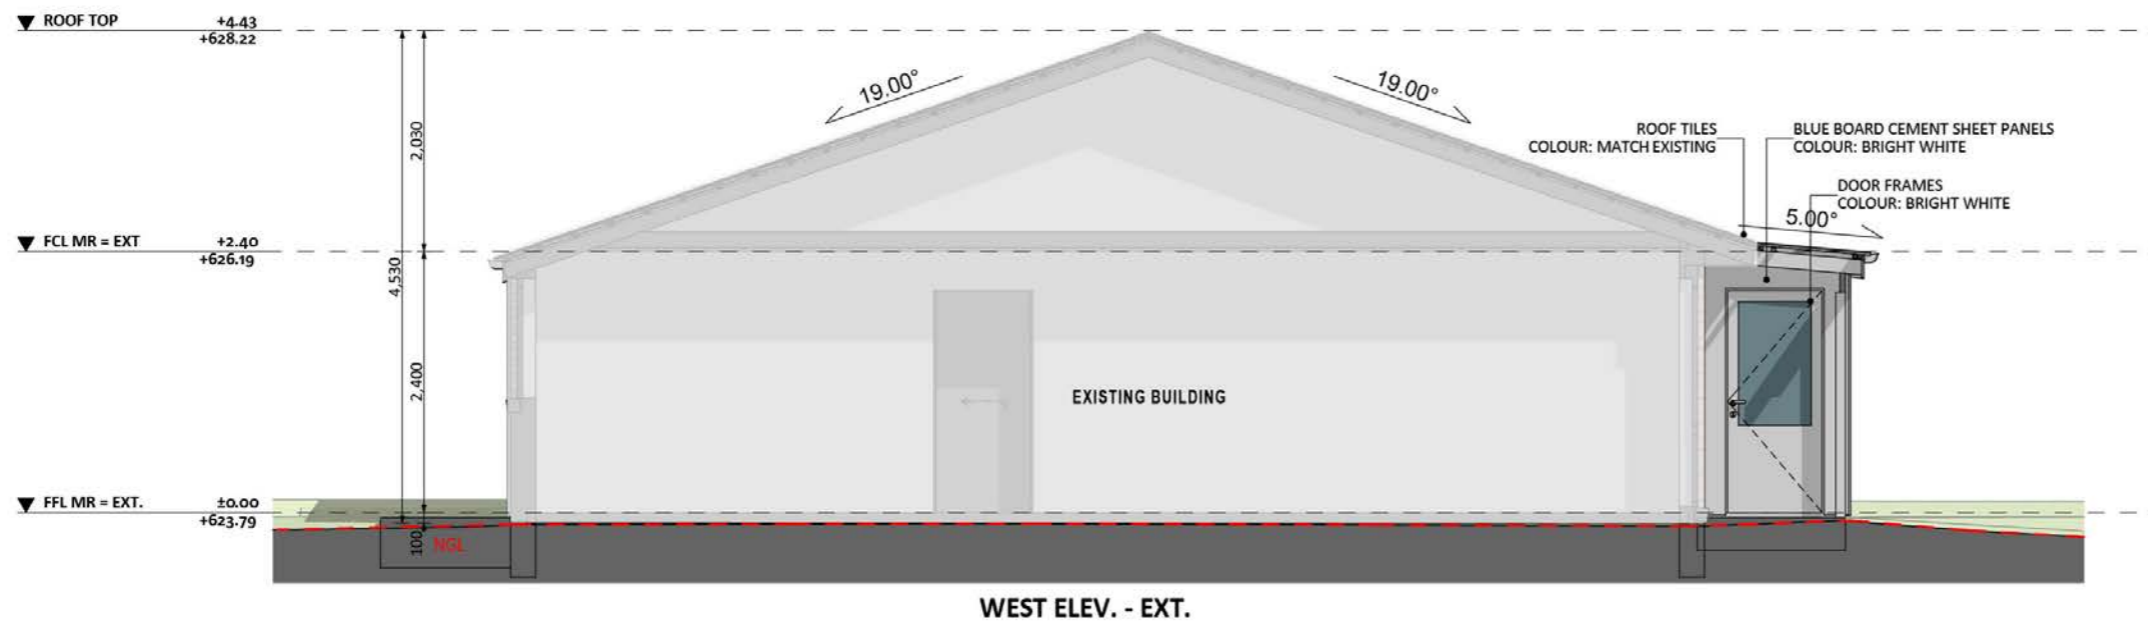

1139

ACT Building Lic: 2012767

**FIXED
PRICE
EXTENSIONS**

Pergola Gutters and Roof Coverings
Colour: White

Colorbond Roof
Colour: White

Flashings/Gutters
Colour: White

Roof Tiles
Colour: Match Existing

Blue Bond Cement Sheet Panels
Colour: Bright White

Window and Door Frames
Colour: Bright White

An elevation is the height of the structure from ground level to the height of the roof.

An elevation is the height of the structure from ground level to the height of the roof.