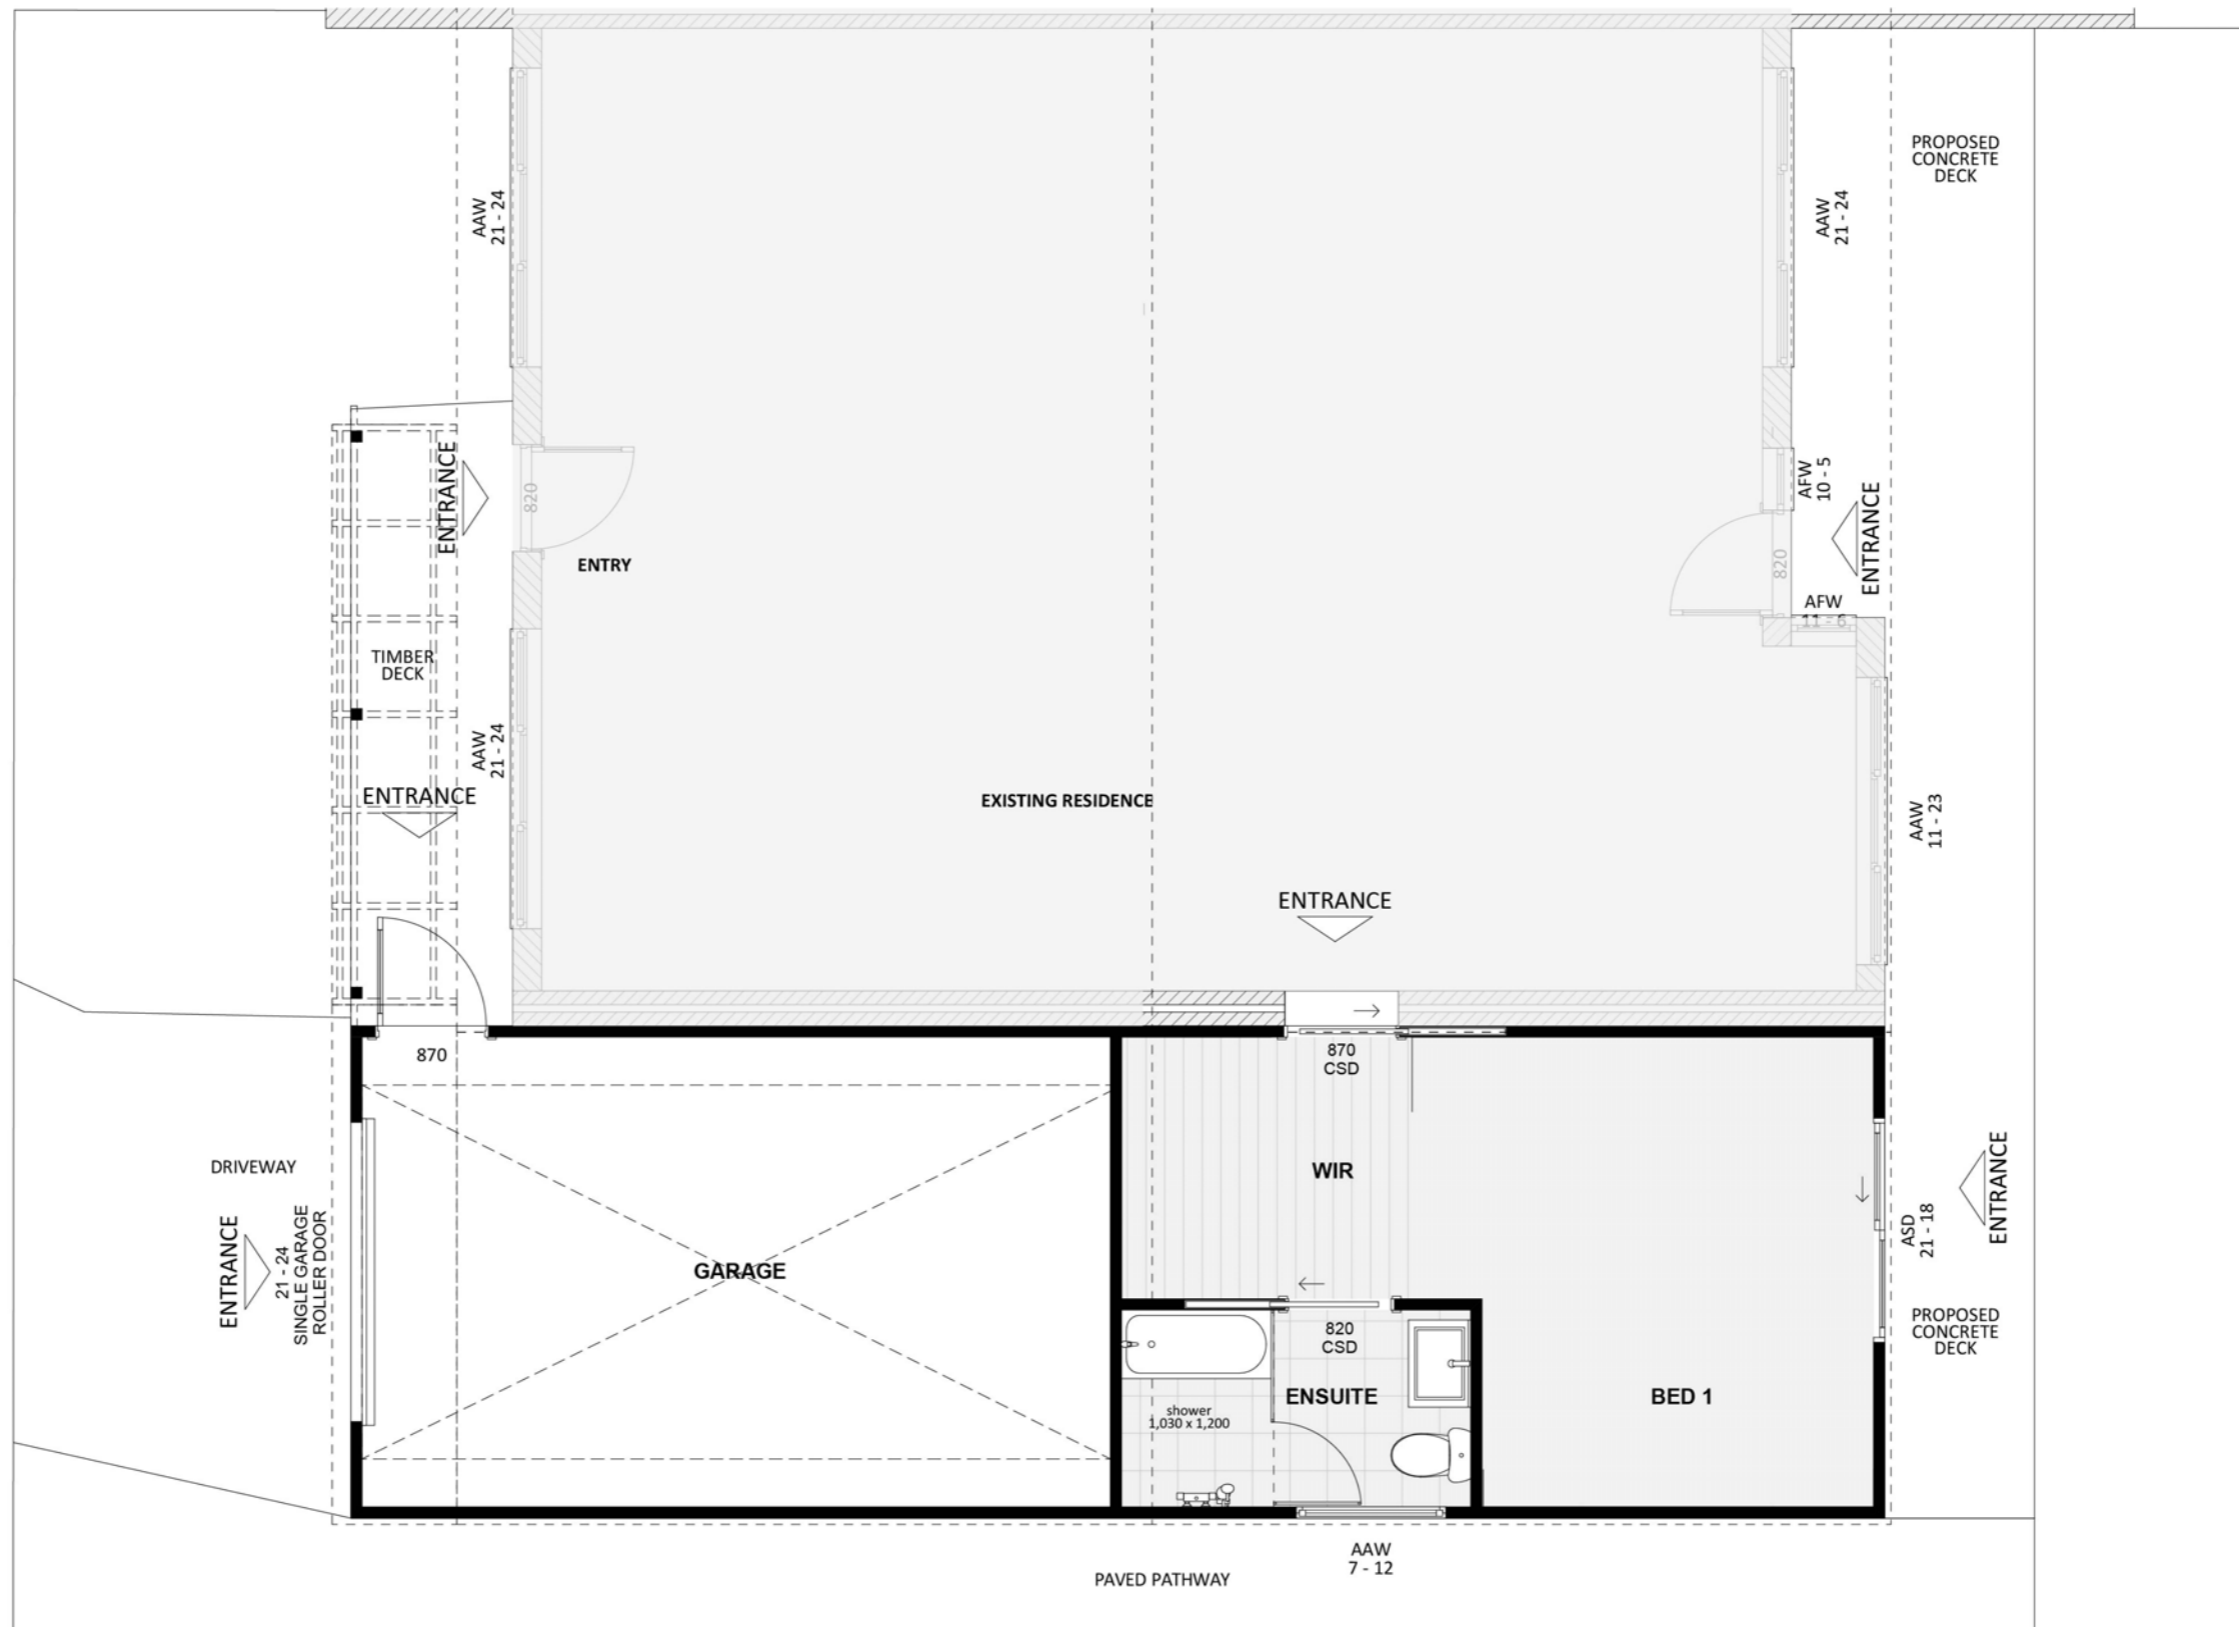

1139

ACT Building Lic: 2012767

**FIXED
PRICE
EXTENSIONS**

Pergola Gutters and Roof Coverings
Colour: White

Colorbond Roof
Colour: White

Flashings/Gutters
Colour: White

Roof Tiles
Colour: Match Existing

Blue Bond Cement Sheet Panels
Colour: Bright White

Window and Door Frames
Colour: Bright White

An elevation is the height of the structure from ground level to the height of the roof.

An elevation is the height of the structure from ground level to the height of the roof.