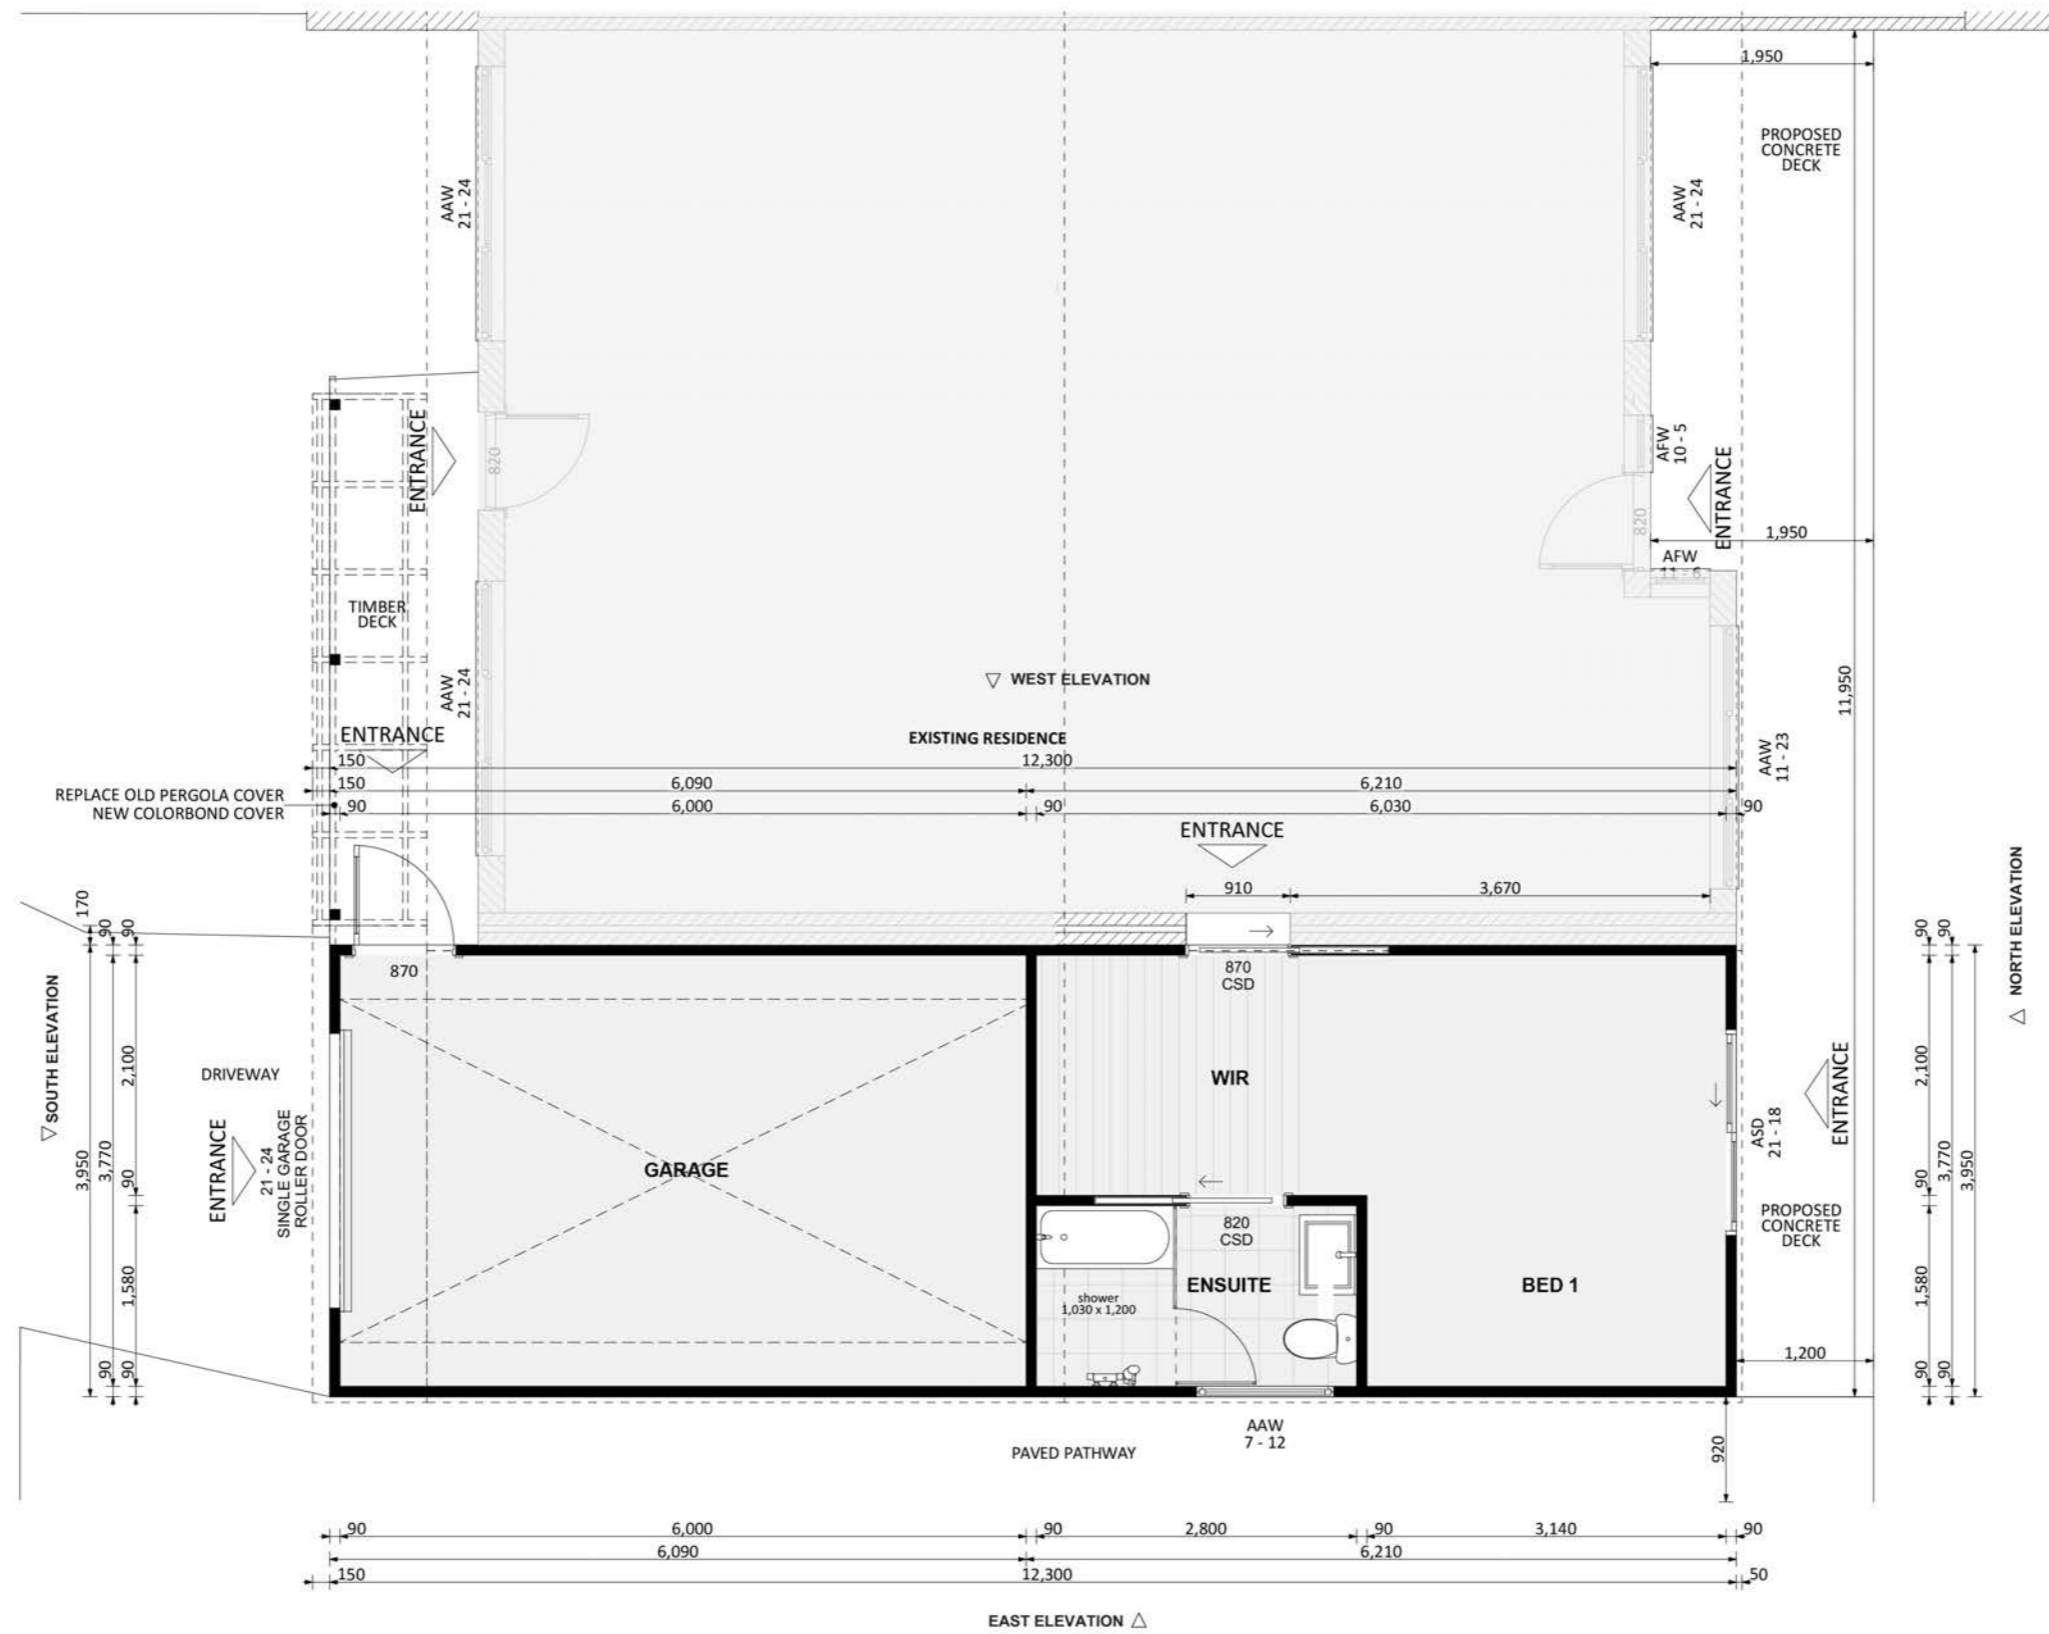

1139

ACT Building Lic: 2012767

**FIXED
PRICE
EXTENSIONS**

Pergola Gutters and Roof Coverings
Colour: White

Colorbond Roof
Colour: White

Flashings/Gutters
Colour: White

Roof Tiles
Colour: Match Existing

Blue Bond Cement Sheet Panels
Colour: Bright White

Window and Door Frames
Colour: Bright White

An elevation is the height of the structure from ground level to the height of the roof.

An elevation is the height of the structure from ground level to the height of the roof.