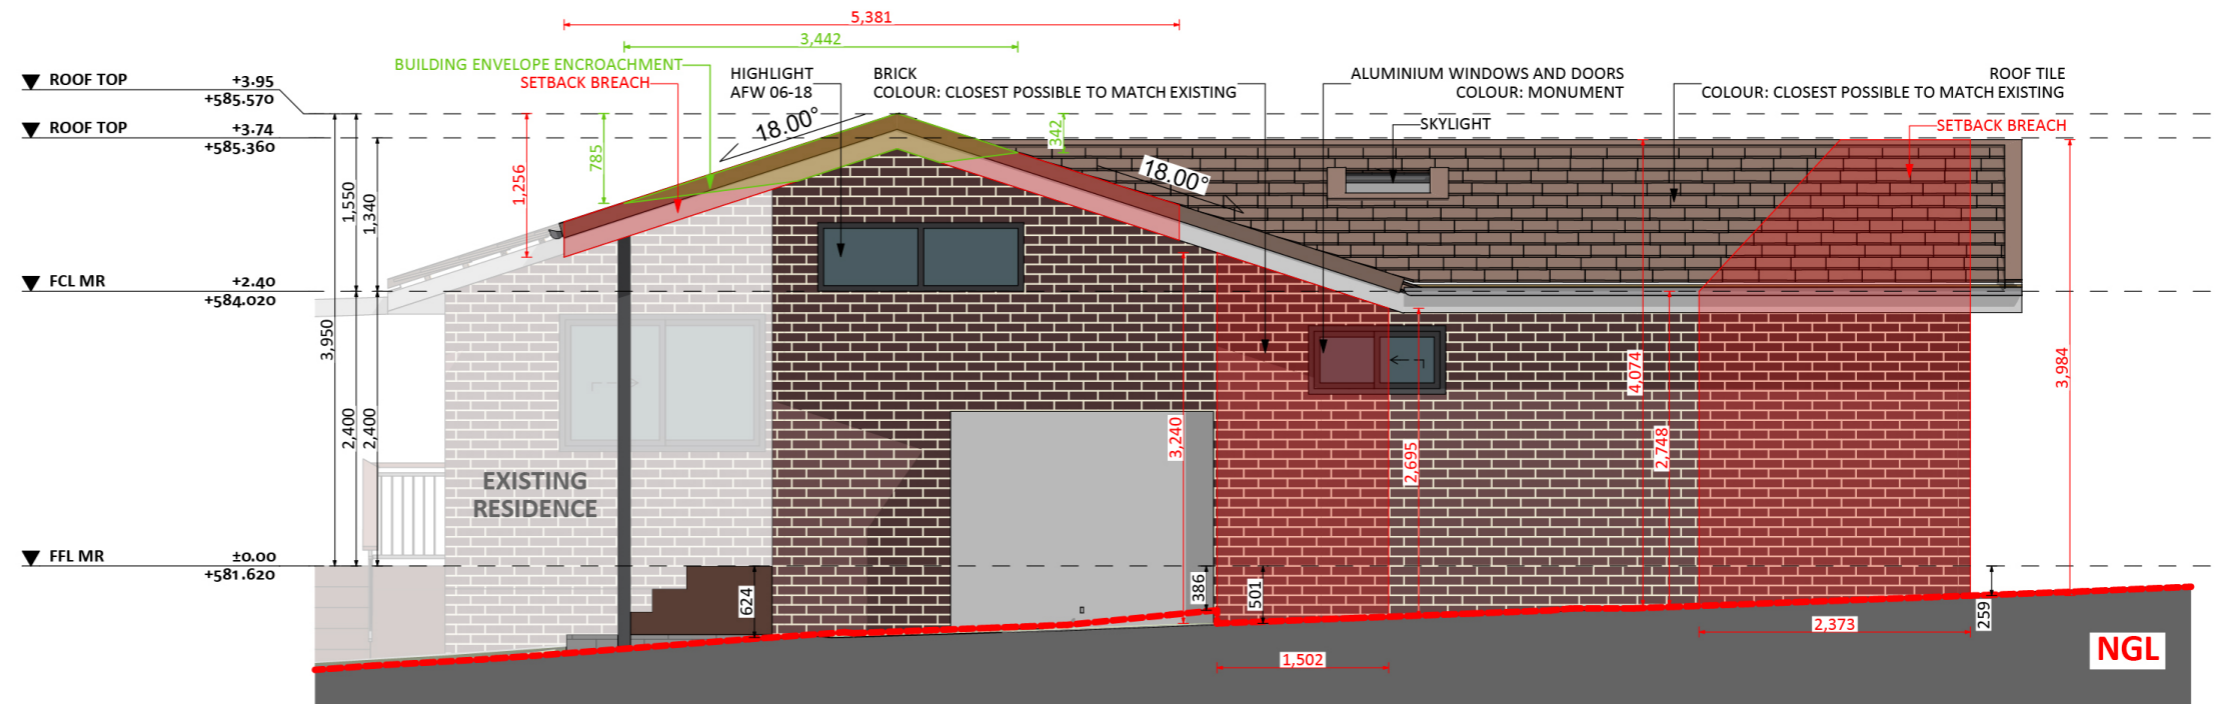

1138

ACT Building Lic: 2012767

FIXED
PRICE
EXTENSIONS

Roof Tiles

Brick

Aluminium Windows and Doors
Colour: Monument

An elevation is the height of the structure from ground level to the height of the roof.

ELEVATION 01

ELEVATION 02

An elevation is the height of the structure from ground level to the height of the roof.

ELEVATION 03

ELEVATION 04

 **FIXED
PRICE
EXTENSIONS**

fixedpriceextensions.com.au
canberragrannyflatbuilders.com.au