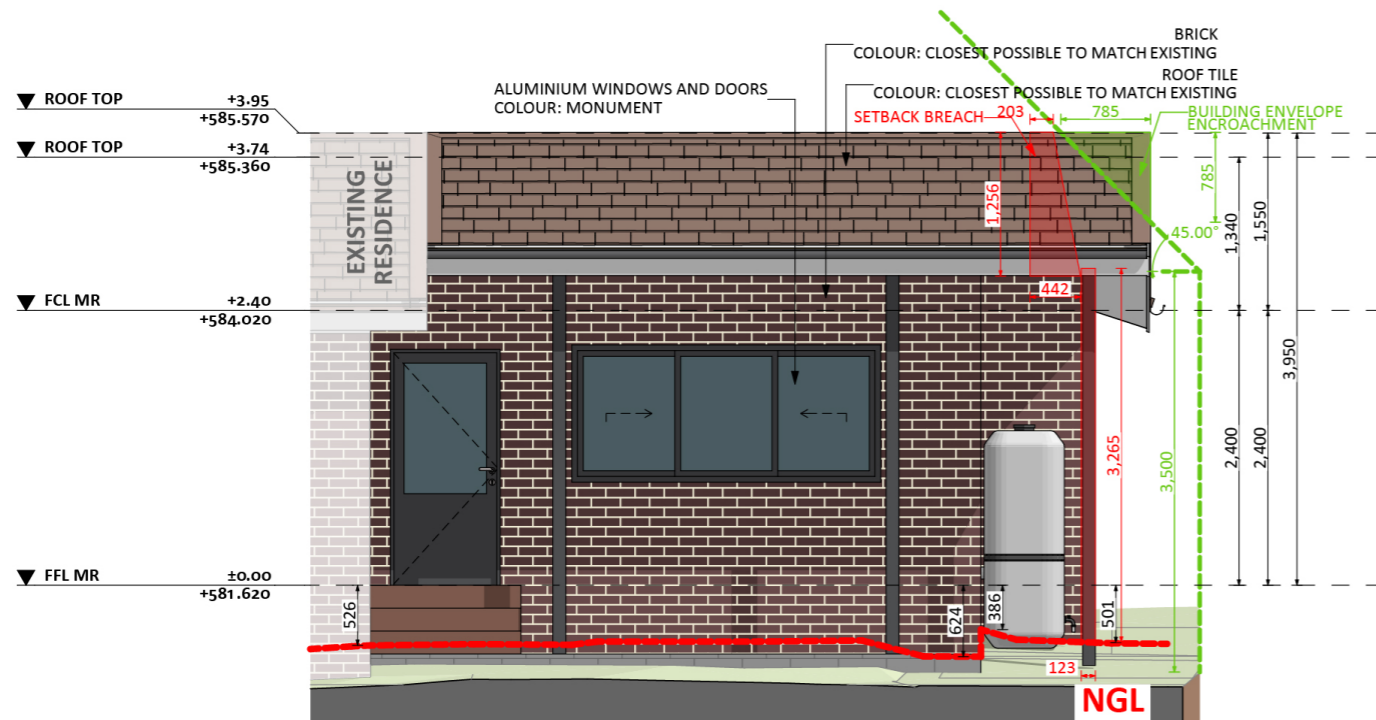

1138

ACT Building Lic: 2012767

FIXED
PRICE
EXTENSIONS

Roof Tiles

Brick

Aluminium Windows and Doors
Colour: Monument

An elevation is the height of the structure from ground level to the height of the roof.

ELEVATION 01

ELEVATION 02

An elevation is the height of the structure from ground level to the height of the roof.

ELEVATION 03

ELEVATION 04

 **FIXED
PRICE
EXTENSIONS**

fixedpriceextensions.com.au
canberragrannyflatbuilders.com.au