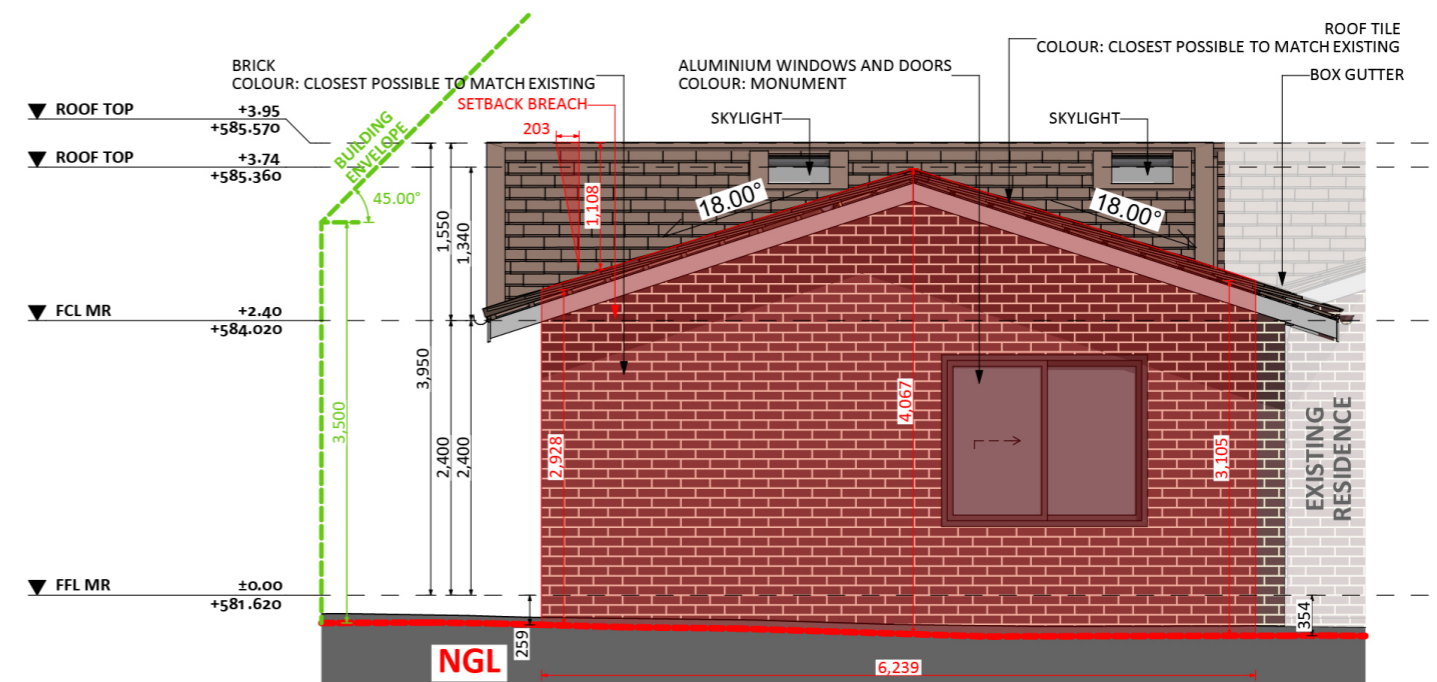

1138

ACT Building Lic: 2012767

FIXED
PRICE
EXTENSIONS

Roof Tiles

Brick

Aluminium Windows and Doors
Colour: Monument

An elevation is the height of the structure from ground level to the height of the roof.

ELEVATION 01

ELEVATION 02

An elevation is the height of the structure from ground level to the height of the roof.

ELEVATION 03

ELEVATION 04

 **FIXED
PRICE
EXTENSIONS**

fixedpriceextensions.com.au
canberragrannyflatbuilders.com.au