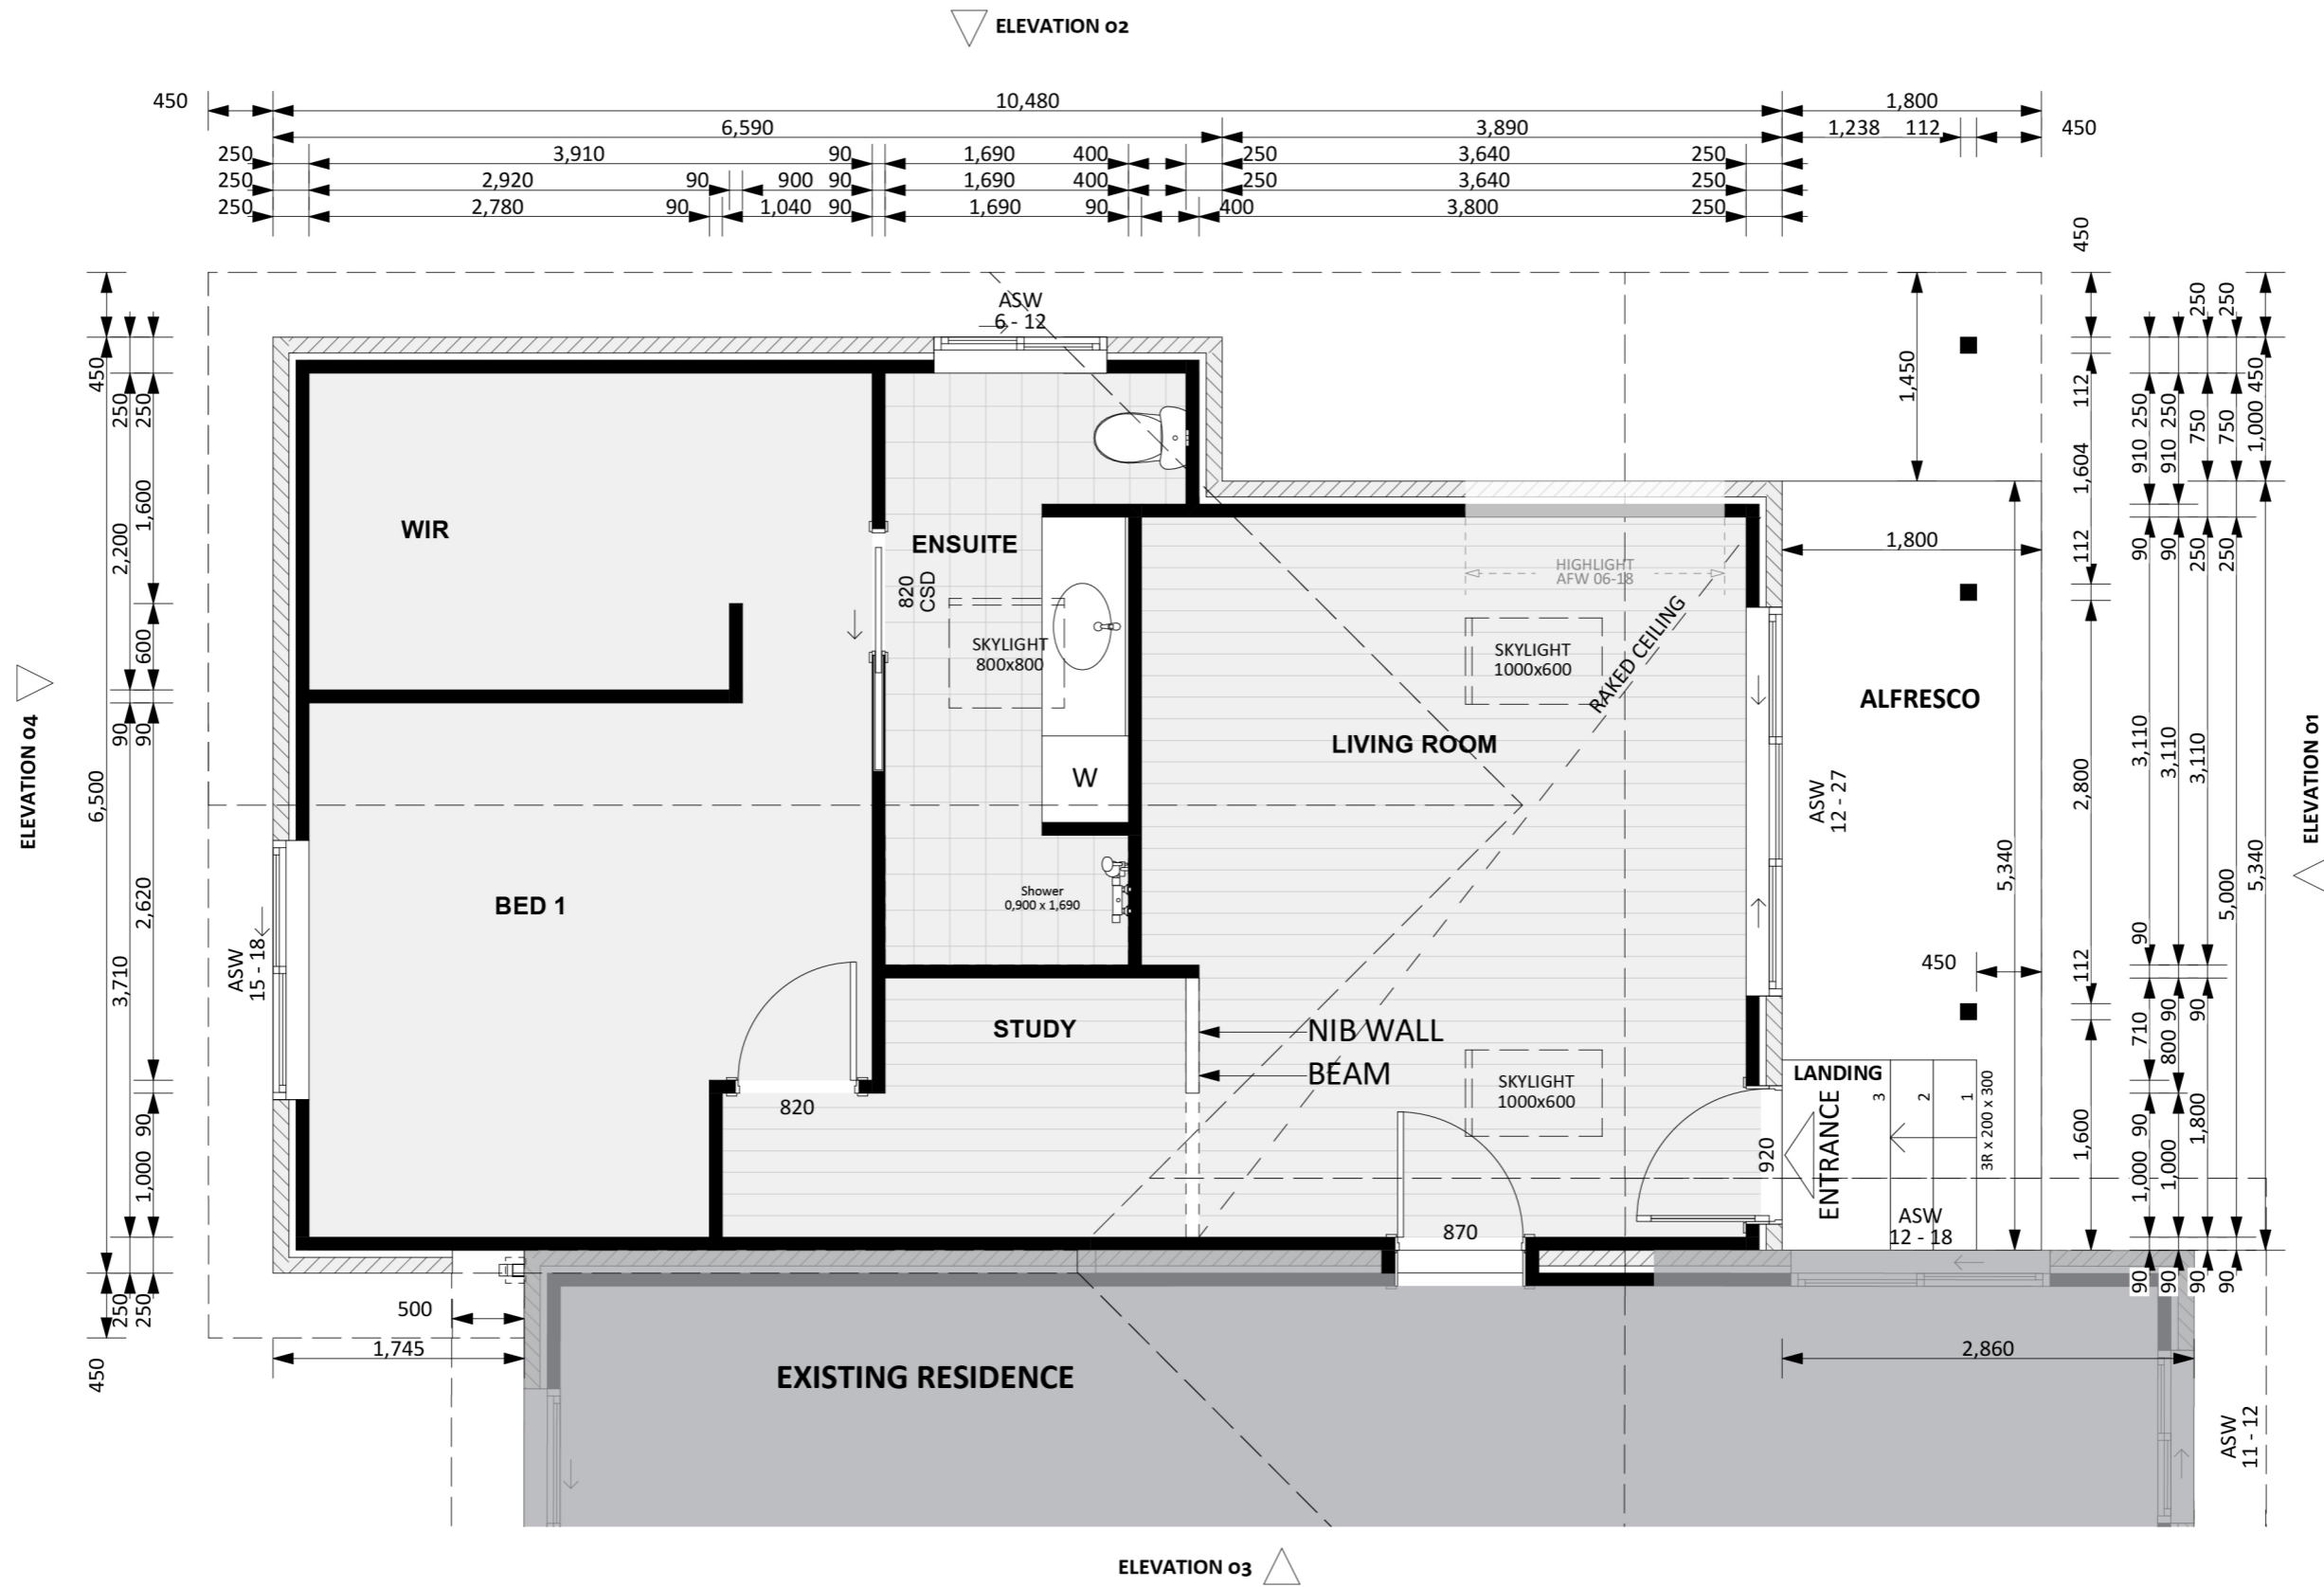

1138

ACT Building Lic: 2012767

FIXED
PRICE
EXTENSIONS

Roof Tiles

Brick

Aluminium Windows and Doors
Colour: Monument

An elevation is the height of the structure from ground level to the height of the roof.

ELEVATION 01

ELEVATION 02

An elevation is the height of the structure from ground level to the height of the roof.

ELEVATION 03

ELEVATION 04

 **FIXED
PRICE
EXTENSIONS**

fixedpriceextensions.com.au
canberragrannyflatbuilders.com.au