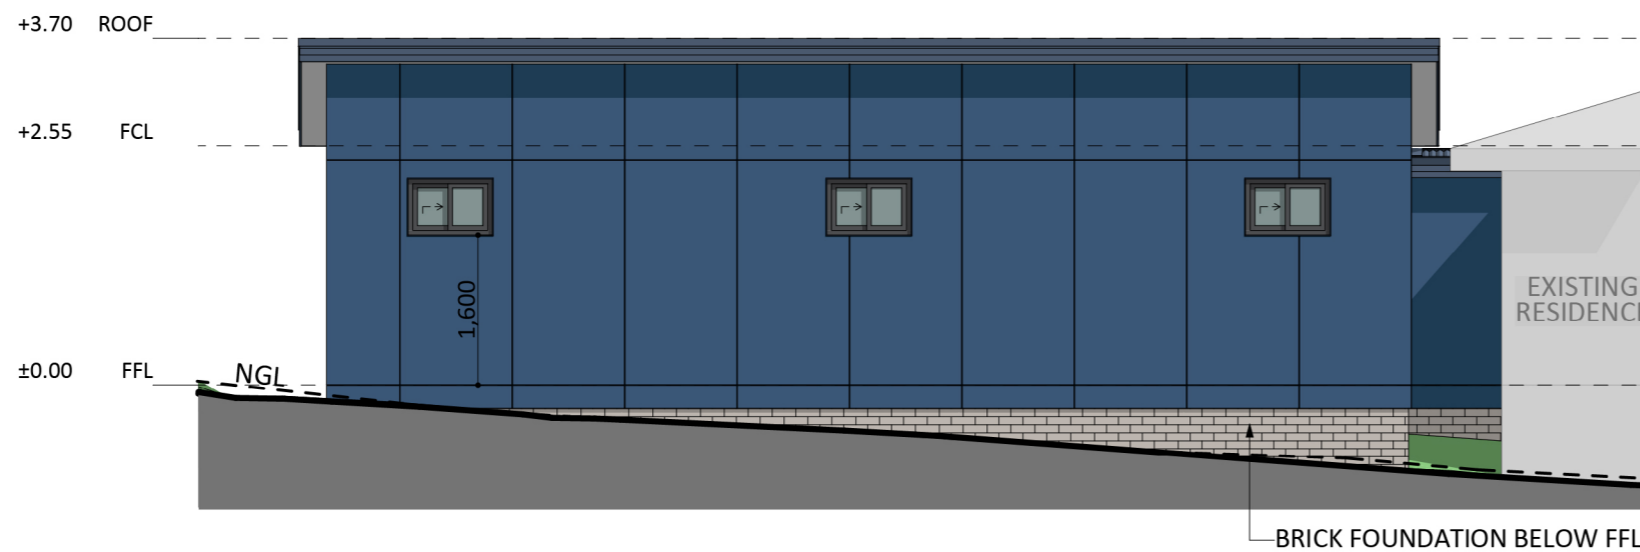

# 1138

ACT Building Lic: 2012767

**FIXED  
PRICE  
EXTENSIONS**

Sheet Roof Covering  
Colour: Deep Ocean

Fascias and Gutters  
Colour: Deep Ocean

Windows and Door Frames  
Colour: Monument

Cement Panels  
Colour: Dulux A385

An elevation is the height of the structure from ground level to the height of the roof.

An elevation is the height of the structure from ground level to the height of the roof.

EAST ELEVATION

SOUTH ELEVATION