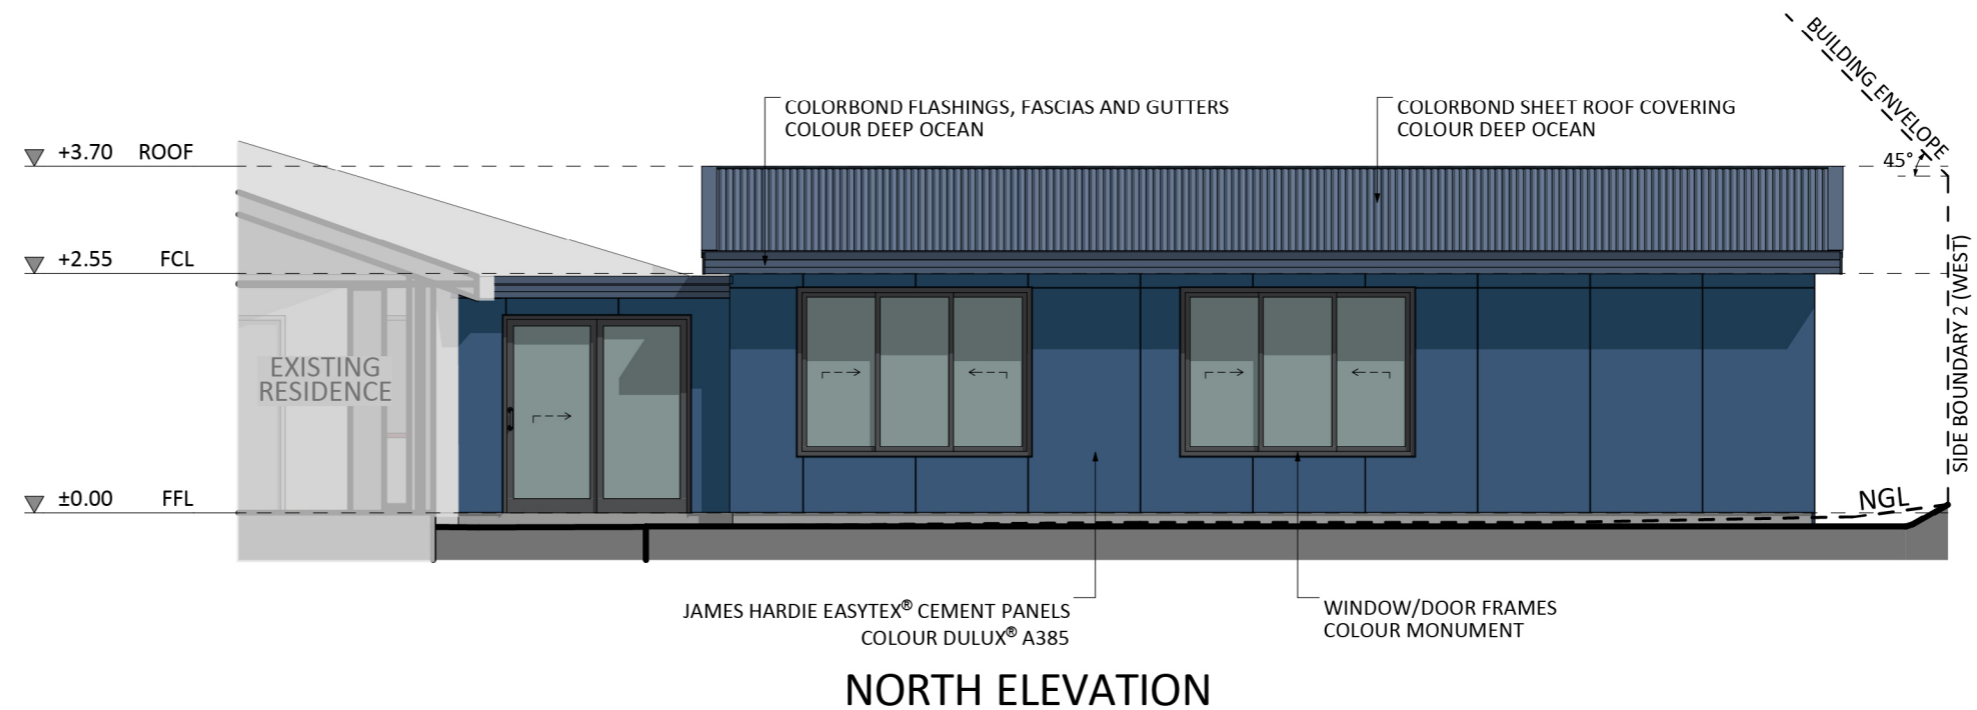

# 1138

ACT Building Lic: 2012767

**FIXED  
PRICE  
EXTENSIONS**

Sheet Roof Covering  
Colour: Deep Ocean

Fascias and Gutters  
Colour: Deep Ocean

Windows and Door Frames  
Colour: Monument

Cement Panels  
Colour: Dulux A385

An elevation is the height of the structure from ground level to the height of the roof.

An elevation is the height of the structure from ground level to the height of the roof.

EAST ELEVATION

SOUTH ELEVATION