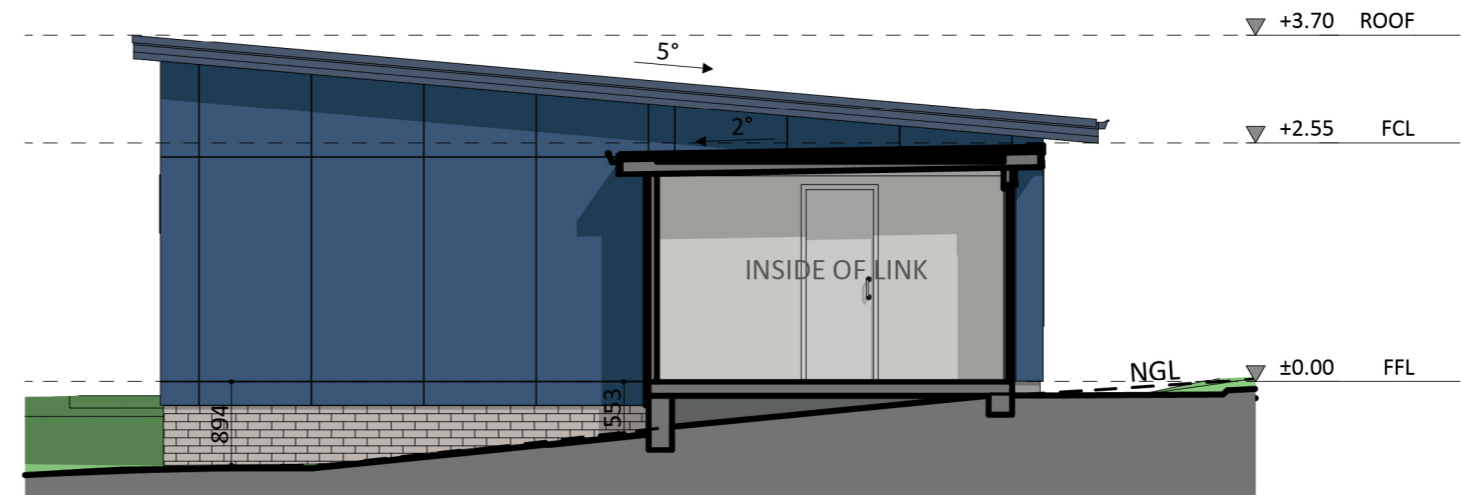

# 1138

ACT Building Lic: 2012767

**FIXED  
PRICE  
EXTENSIONS**

Sheet Roof Covering  
Colour: Deep Ocean

Fascias and Gutters  
Colour: Deep Ocean

Windows and Door Frames  
Colour: Monument

Cement Panels  
Colour: Dulux A385

An elevation is the height of the structure from ground level to the height of the roof.

An elevation is the height of the structure from ground level to the height of the roof.

EAST ELEVATION

SOUTH ELEVATION