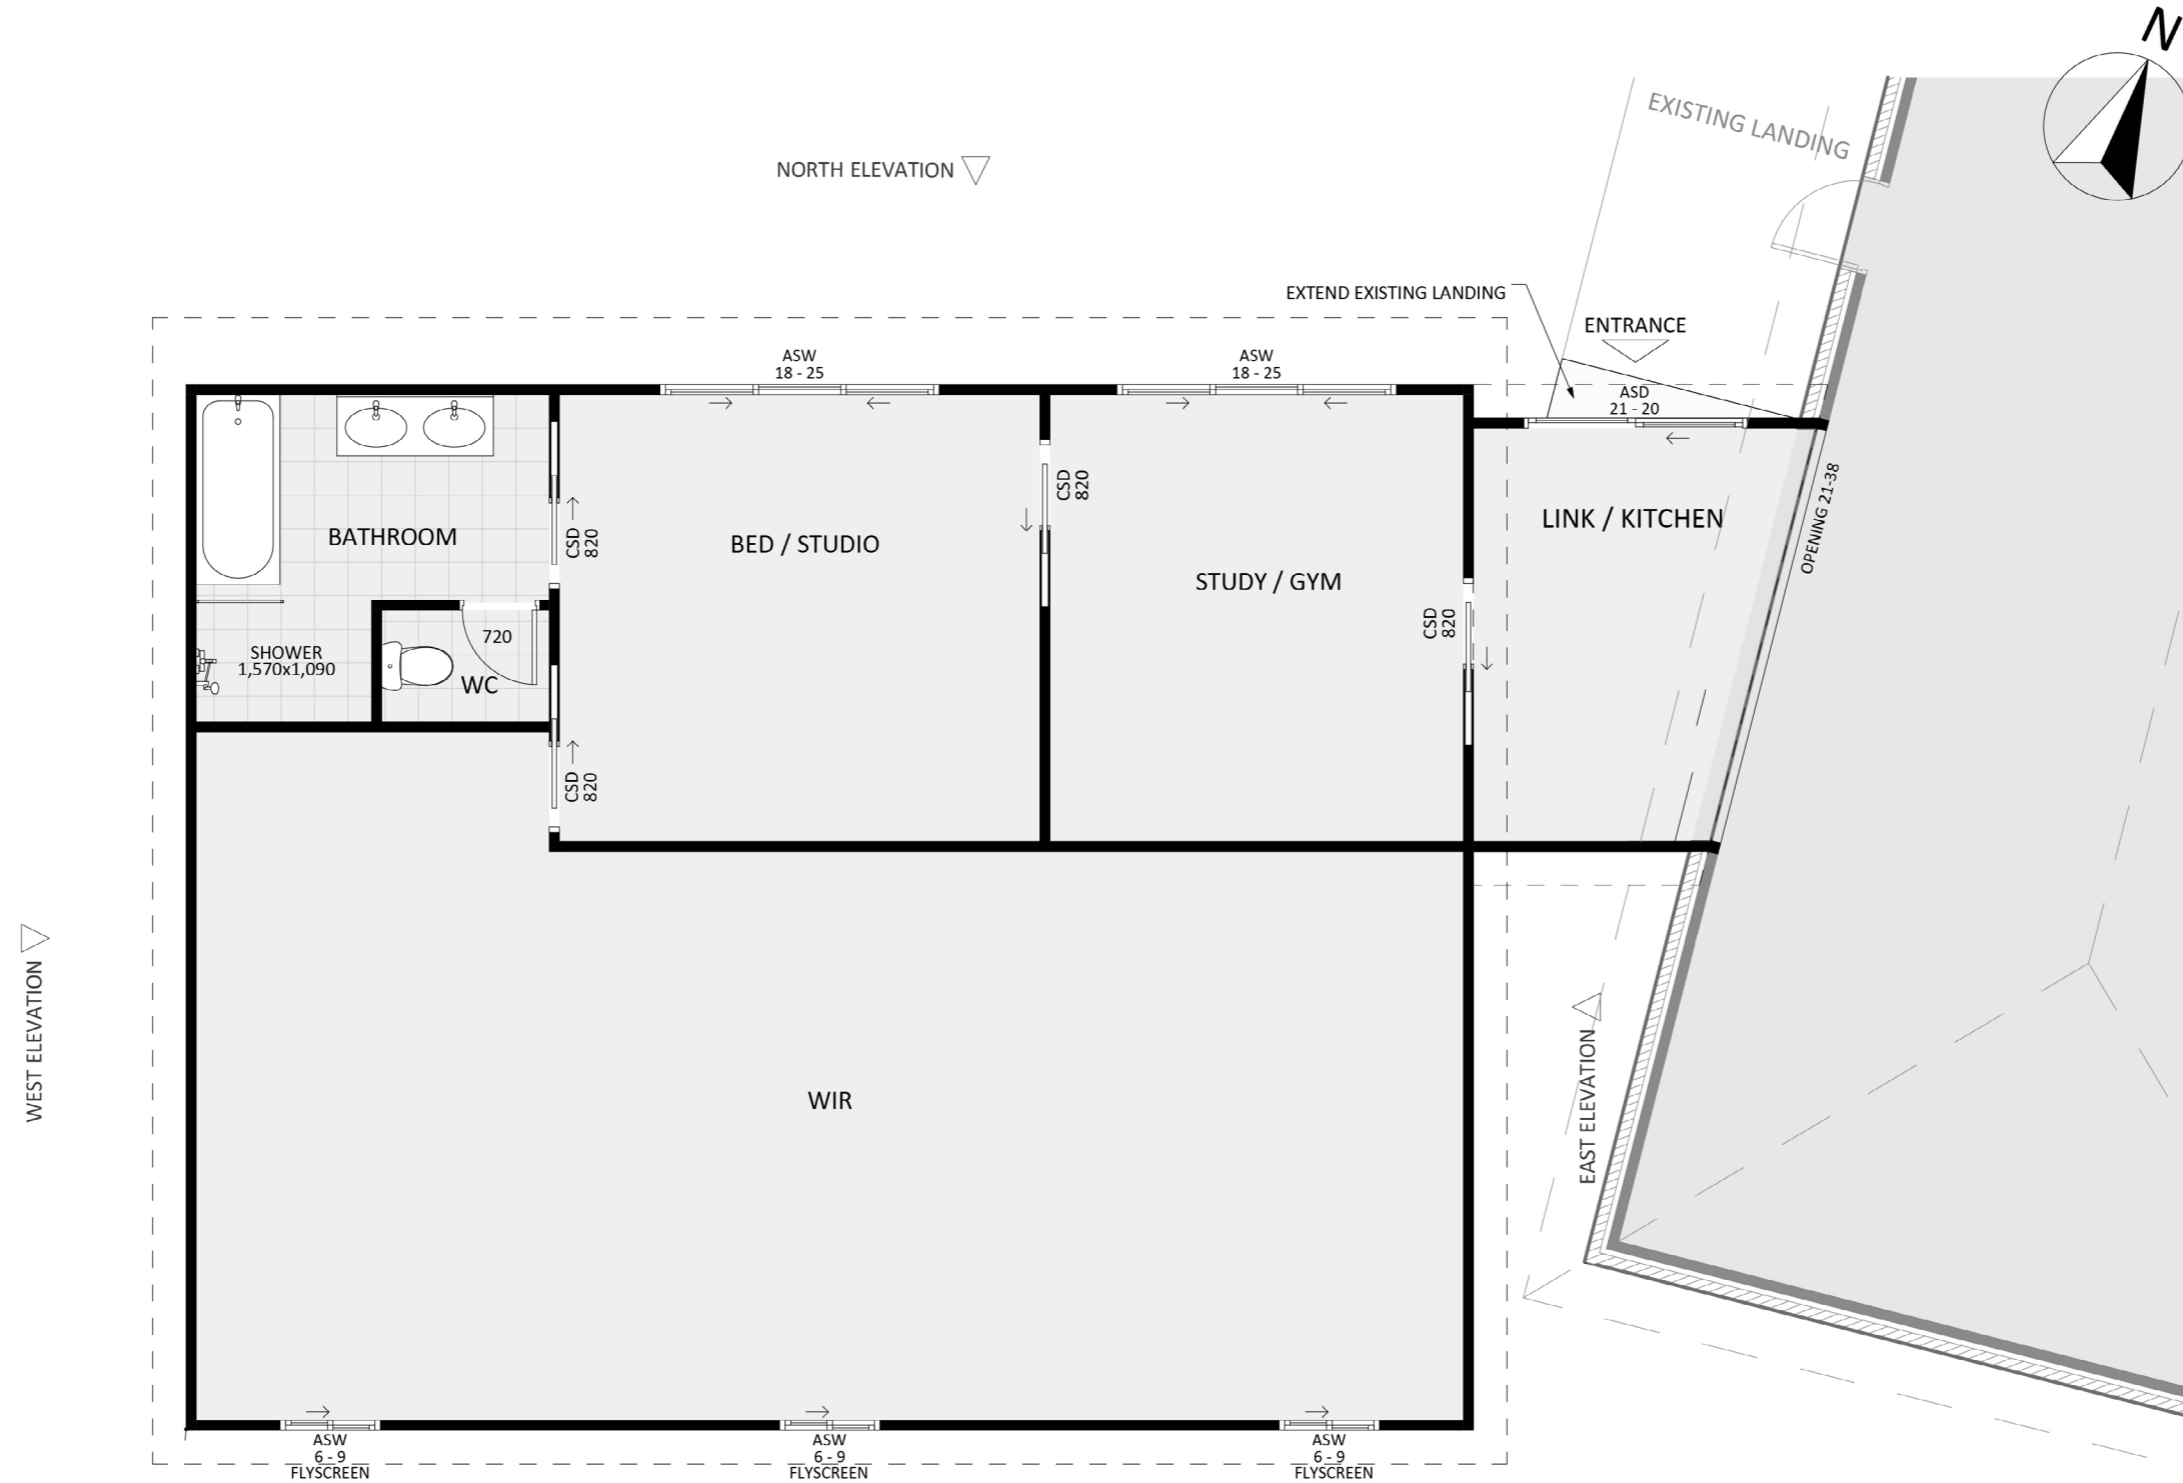

# 1138

ACT Building Lic: 2012767

**FIXED  
PRICE  
EXTENSIONS**

Sheet Roof Covering  
Colour: Deep Ocean

Fascias and Gutters  
Colour: Deep Ocean

Windows and Door Frames  
Colour: Monument

Cement Panels  
Colour: Dulux A385

An elevation is the height of the structure from ground level to the height of the roof.

An elevation is the height of the structure from ground level to the height of the roof.

EAST ELEVATION

SOUTH ELEVATION