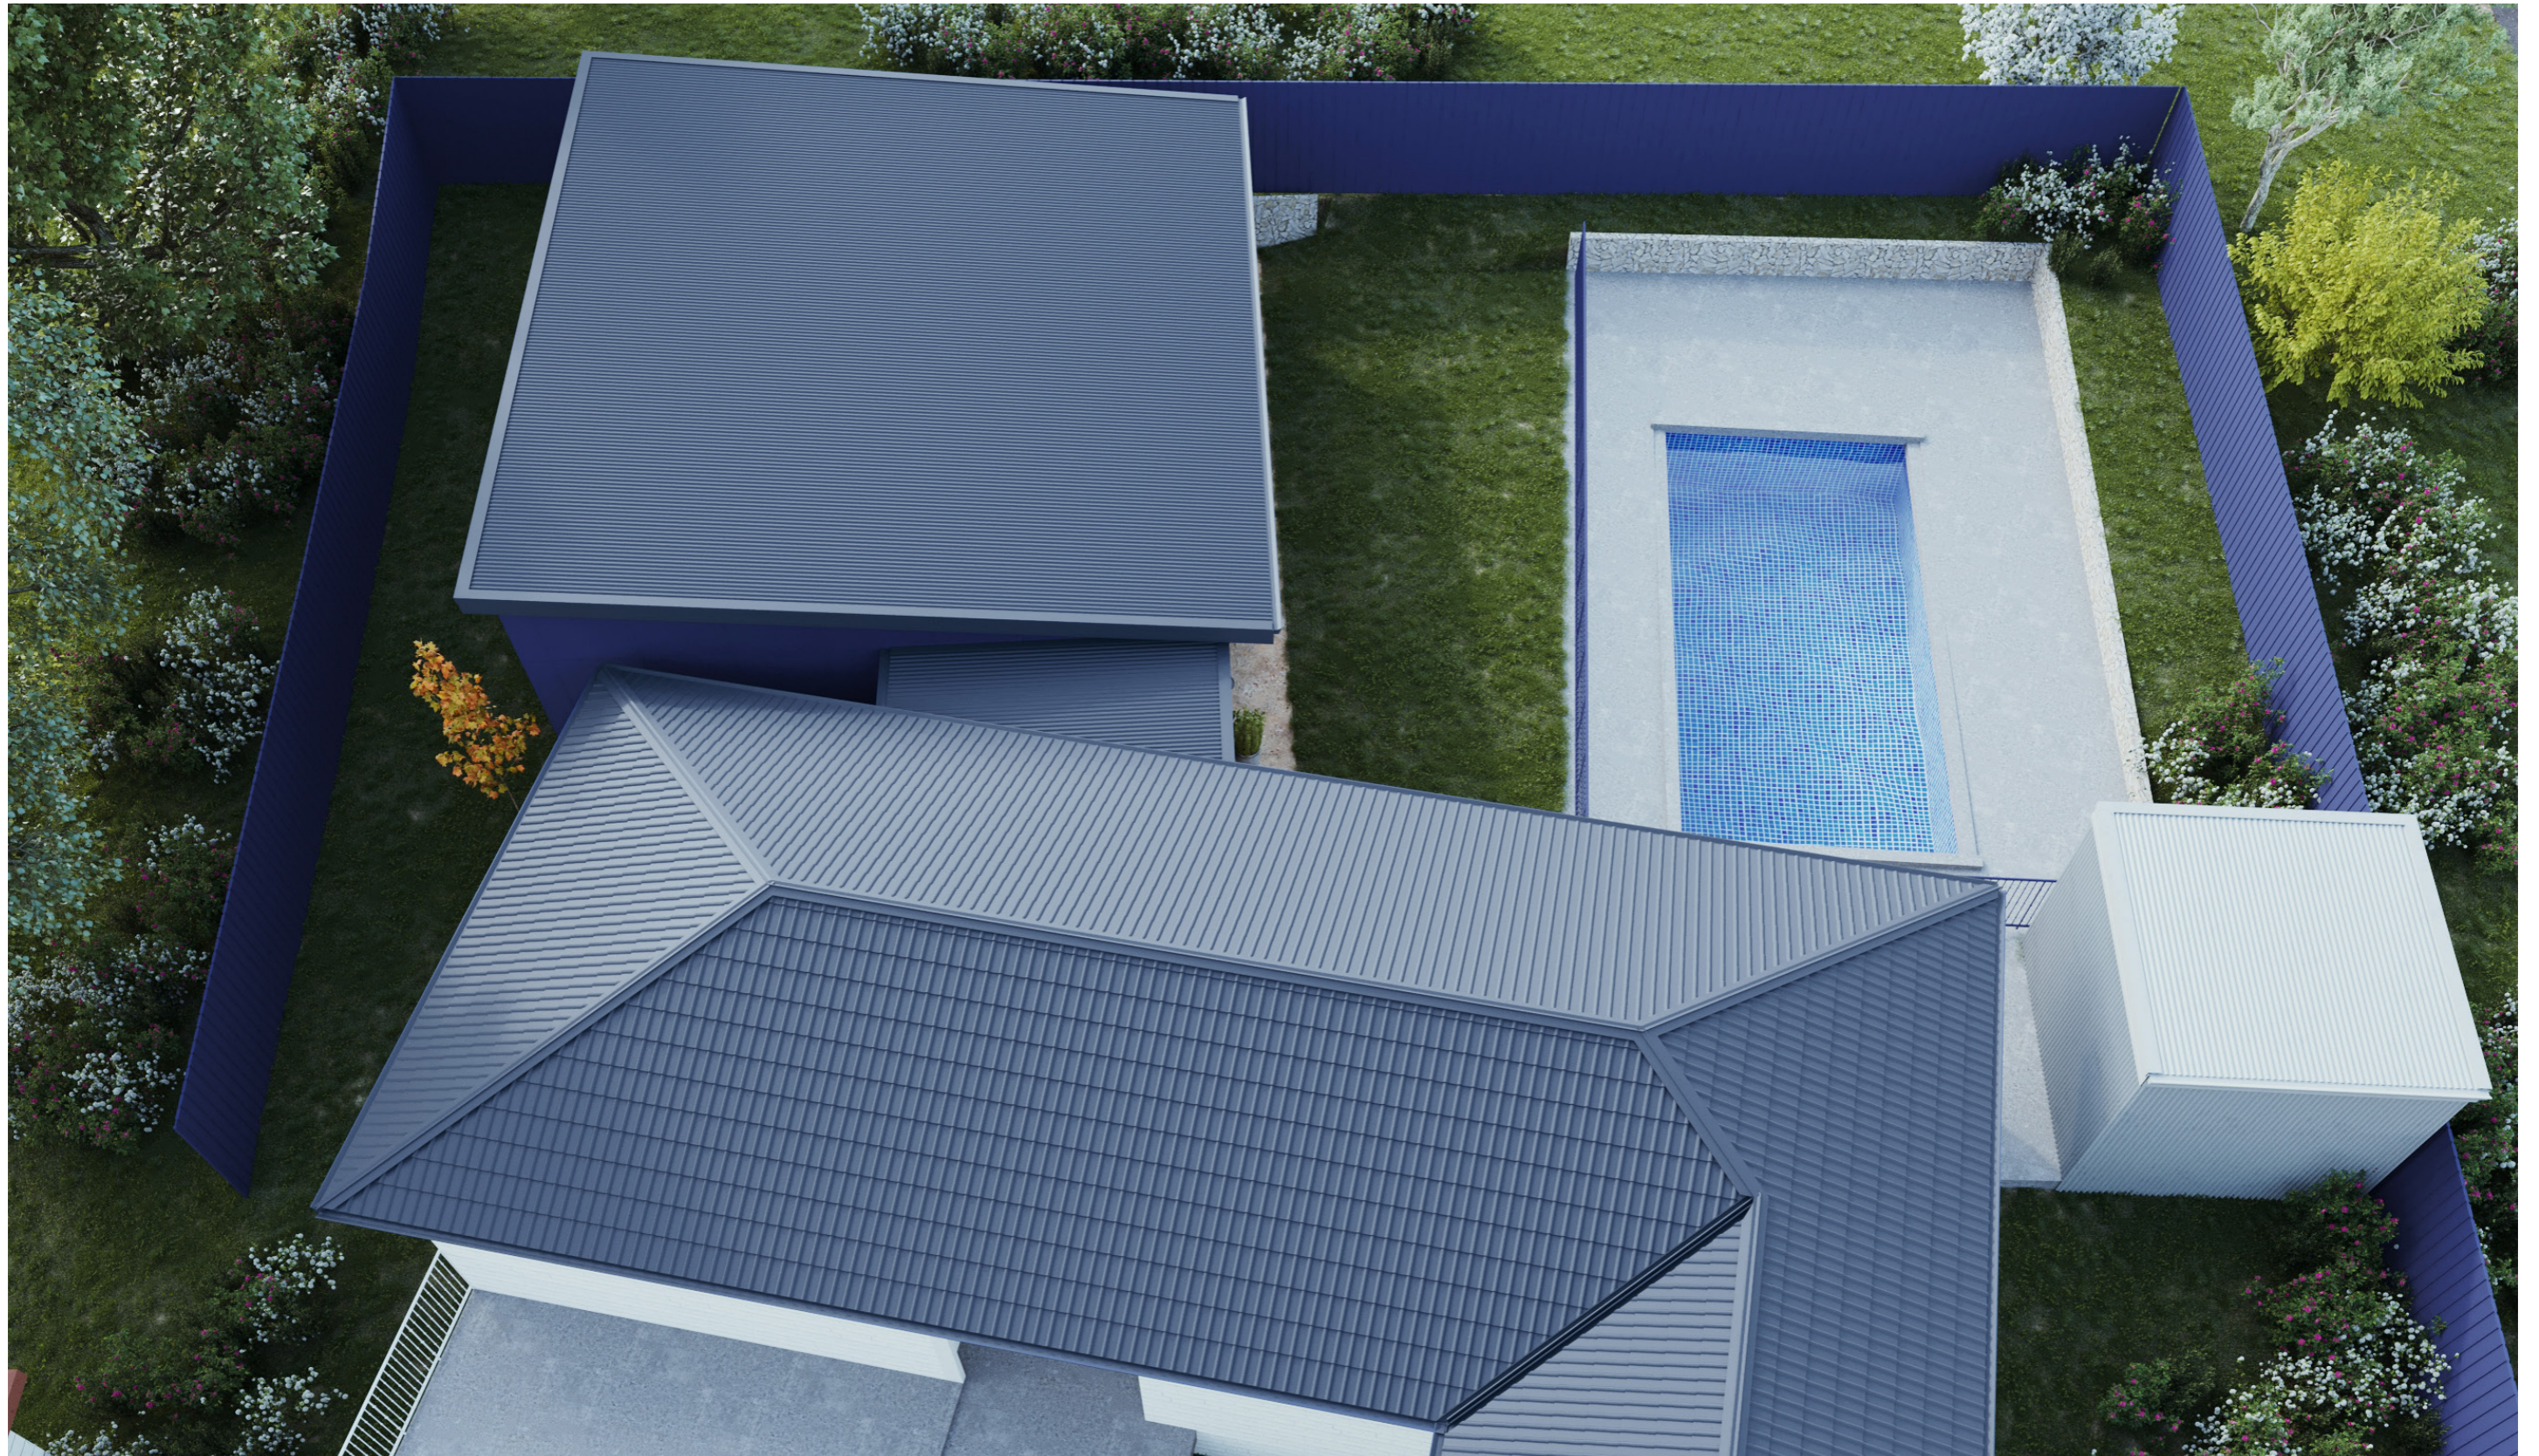

# 1138

ACT Building Lic: 2012767

**FIXED  
PRICE  
EXTENSIONS**

Sheet Roof Covering  
Colour: Deep Ocean

Fascias and Gutters  
Colour: Deep Ocean

Windows and Door Frames  
Colour: Monument

Cement Panels  
Colour: Dulux A385

An elevation is the height of the structure from ground level to the height of the roof.

An elevation is the height of the structure from ground level to the height of the roof.

EAST ELEVATION

SOUTH ELEVATION