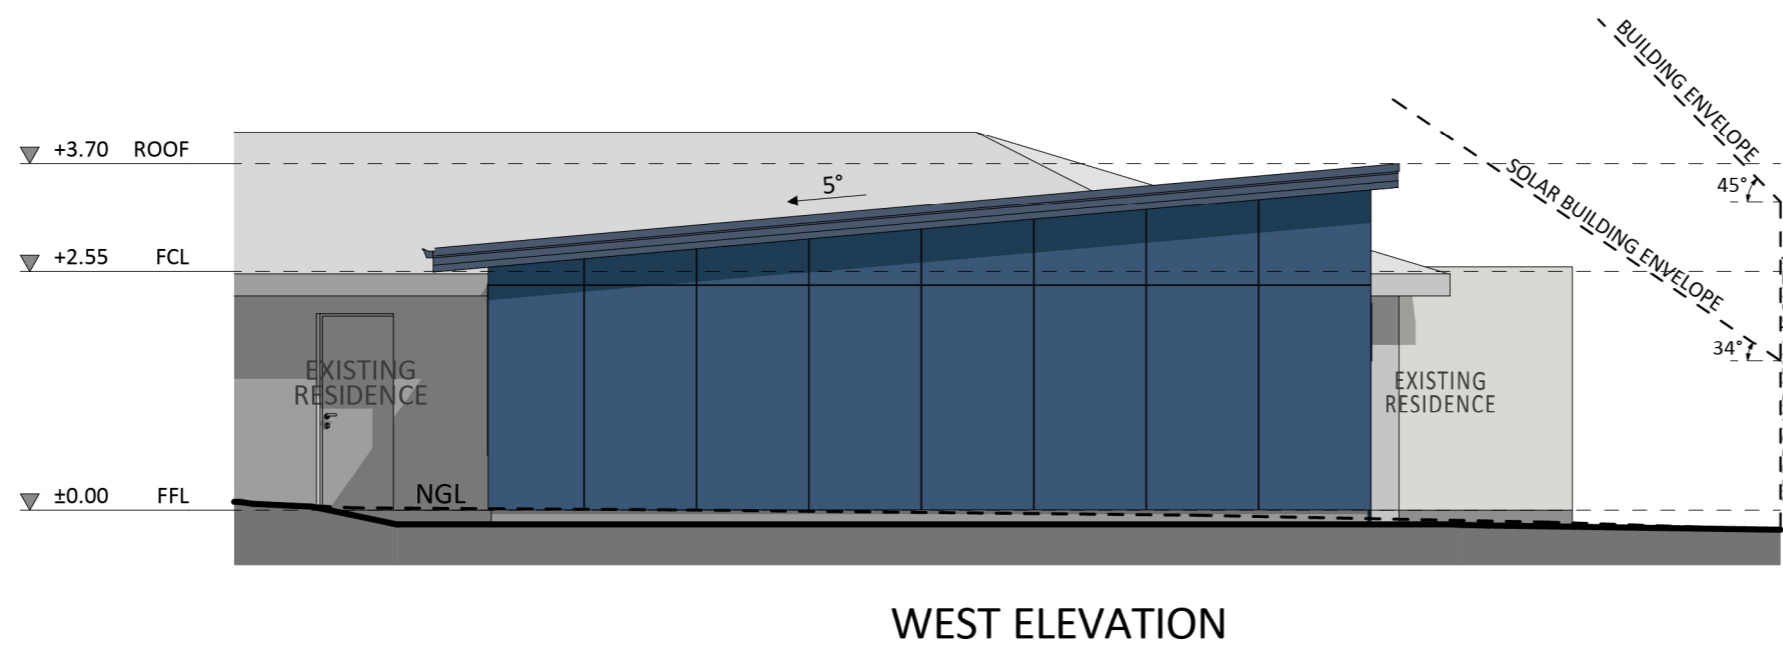

# 1138

ACT Building Lic: 2012767

**FIXED  
PRICE  
EXTENSIONS**

Sheet Roof Covering  
Colour: Deep Ocean

Fascias and Gutters  
Colour: Deep Ocean

Windows and Door Frames  
Colour: Monument

Cement Panels  
Colour: Dulux A385

An elevation is the height of the structure from ground level to the height of the roof.

An elevation is the height of the structure from ground level to the height of the roof.

EAST ELEVATION

SOUTH ELEVATION