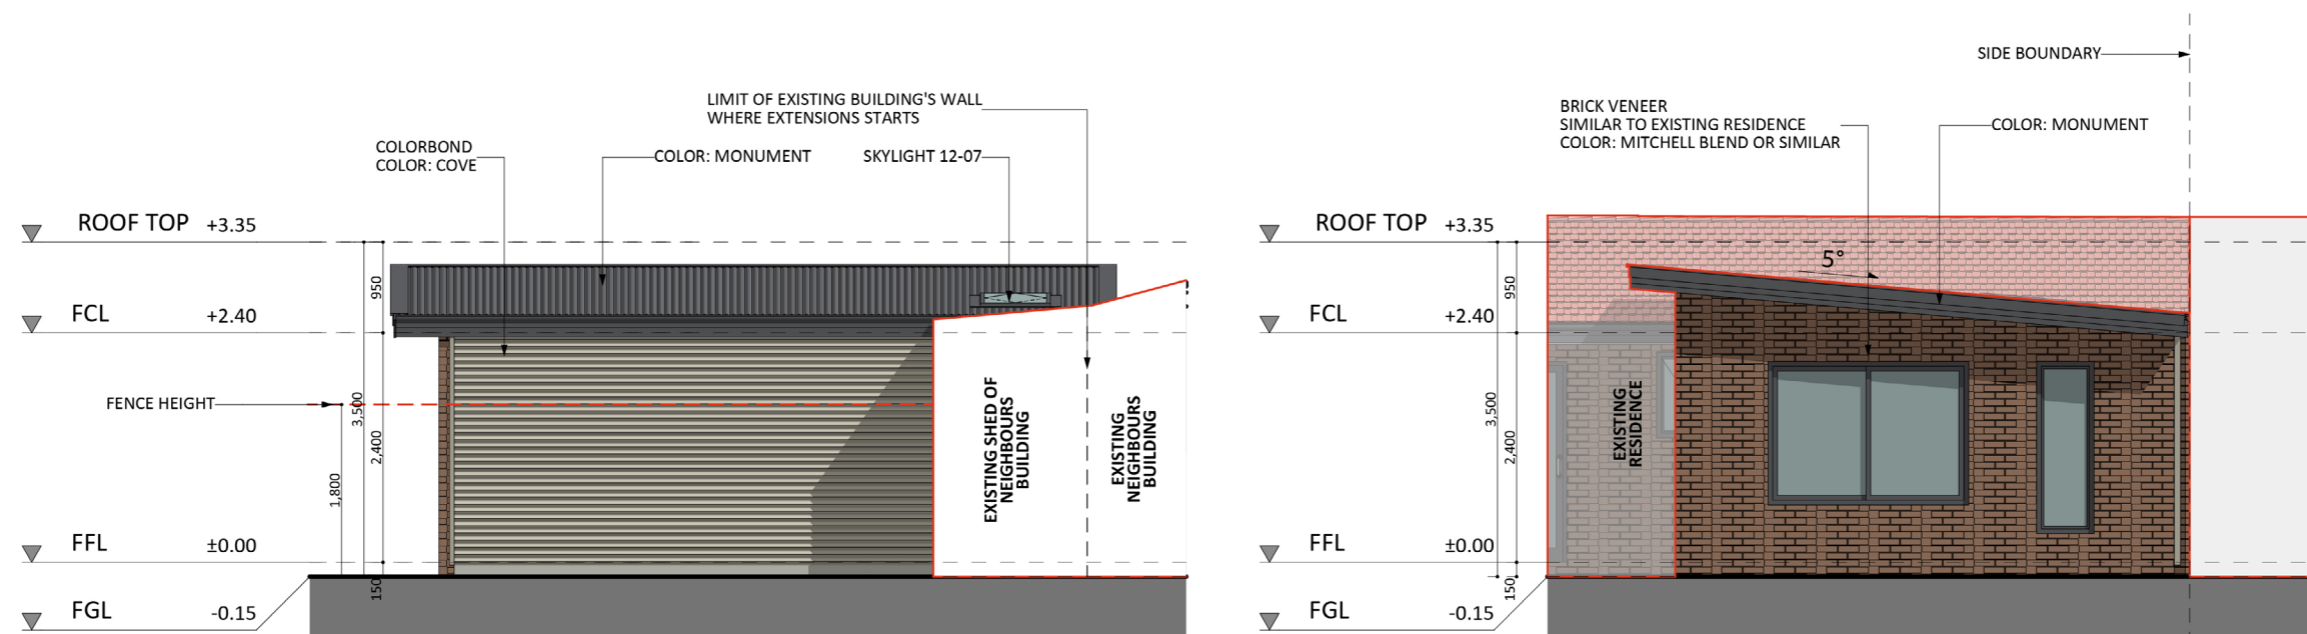

1136

ACT Building Lic: 2012767

**FIXED
PRICE
EXTENSIONS**

Colorbond® Roof:
Colorbond® Monument™

Brick veneer to match
existing residence

An elevation is the height of the structure from ground level to the height of the roof.

SOUTH-WEST ELEVATION

NORTH-EAST ELEVATION

SOUTH-EAST ELEVATION

**FIXED
PRICE
EXTENSIONS**

fixedpriceextensions.com.au
canberragrannyflatbuilders.com.au

 info@cgfb.com.au

 1300 979 658

ACT Building Lic: 2012767