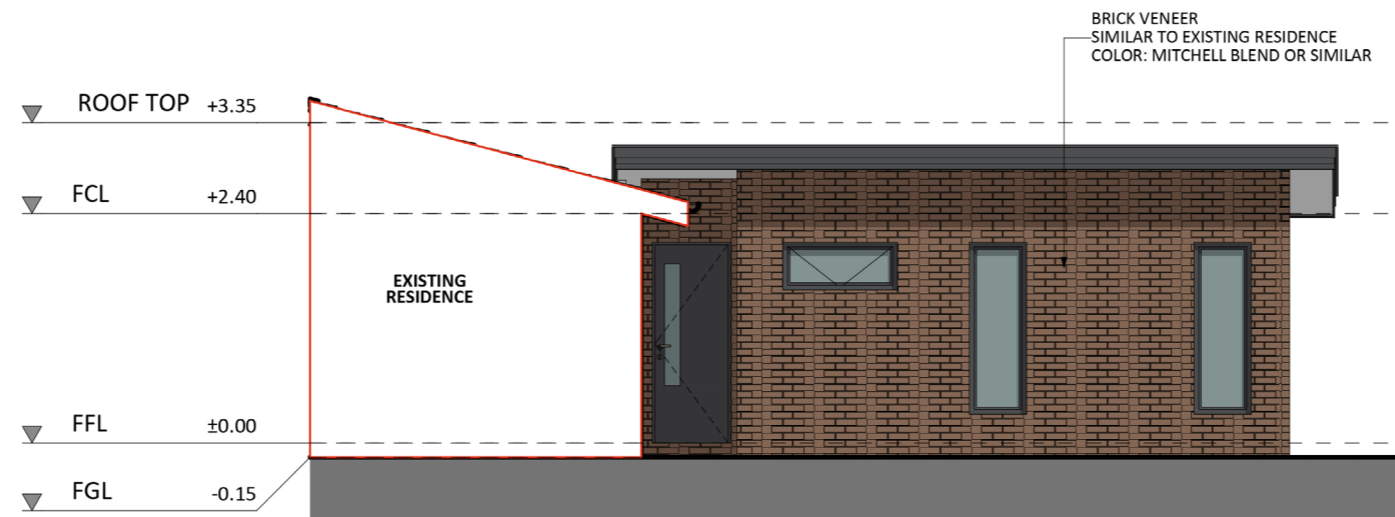

1136

ACT Building Lic: 2012767

**FIXED
PRICE
EXTENSIONS**

Colorbond® Roof:
Colorbond® Monument™

Brick veneer to match
existing residence

An elevation is the height of the structure from ground level to the height of the roof.

SOUTH-WEST ELEVATION

NORTH-EAST ELEVATION

SOUTH-EAST ELEVATION

**FIXED
PRICE
EXTENSIONS**

fixedpriceextensions.com.au
canberragrannyflatbuilders.com.au

 info@cgfb.com.au

 1300 979 658

ACT Building Lic: 2012767