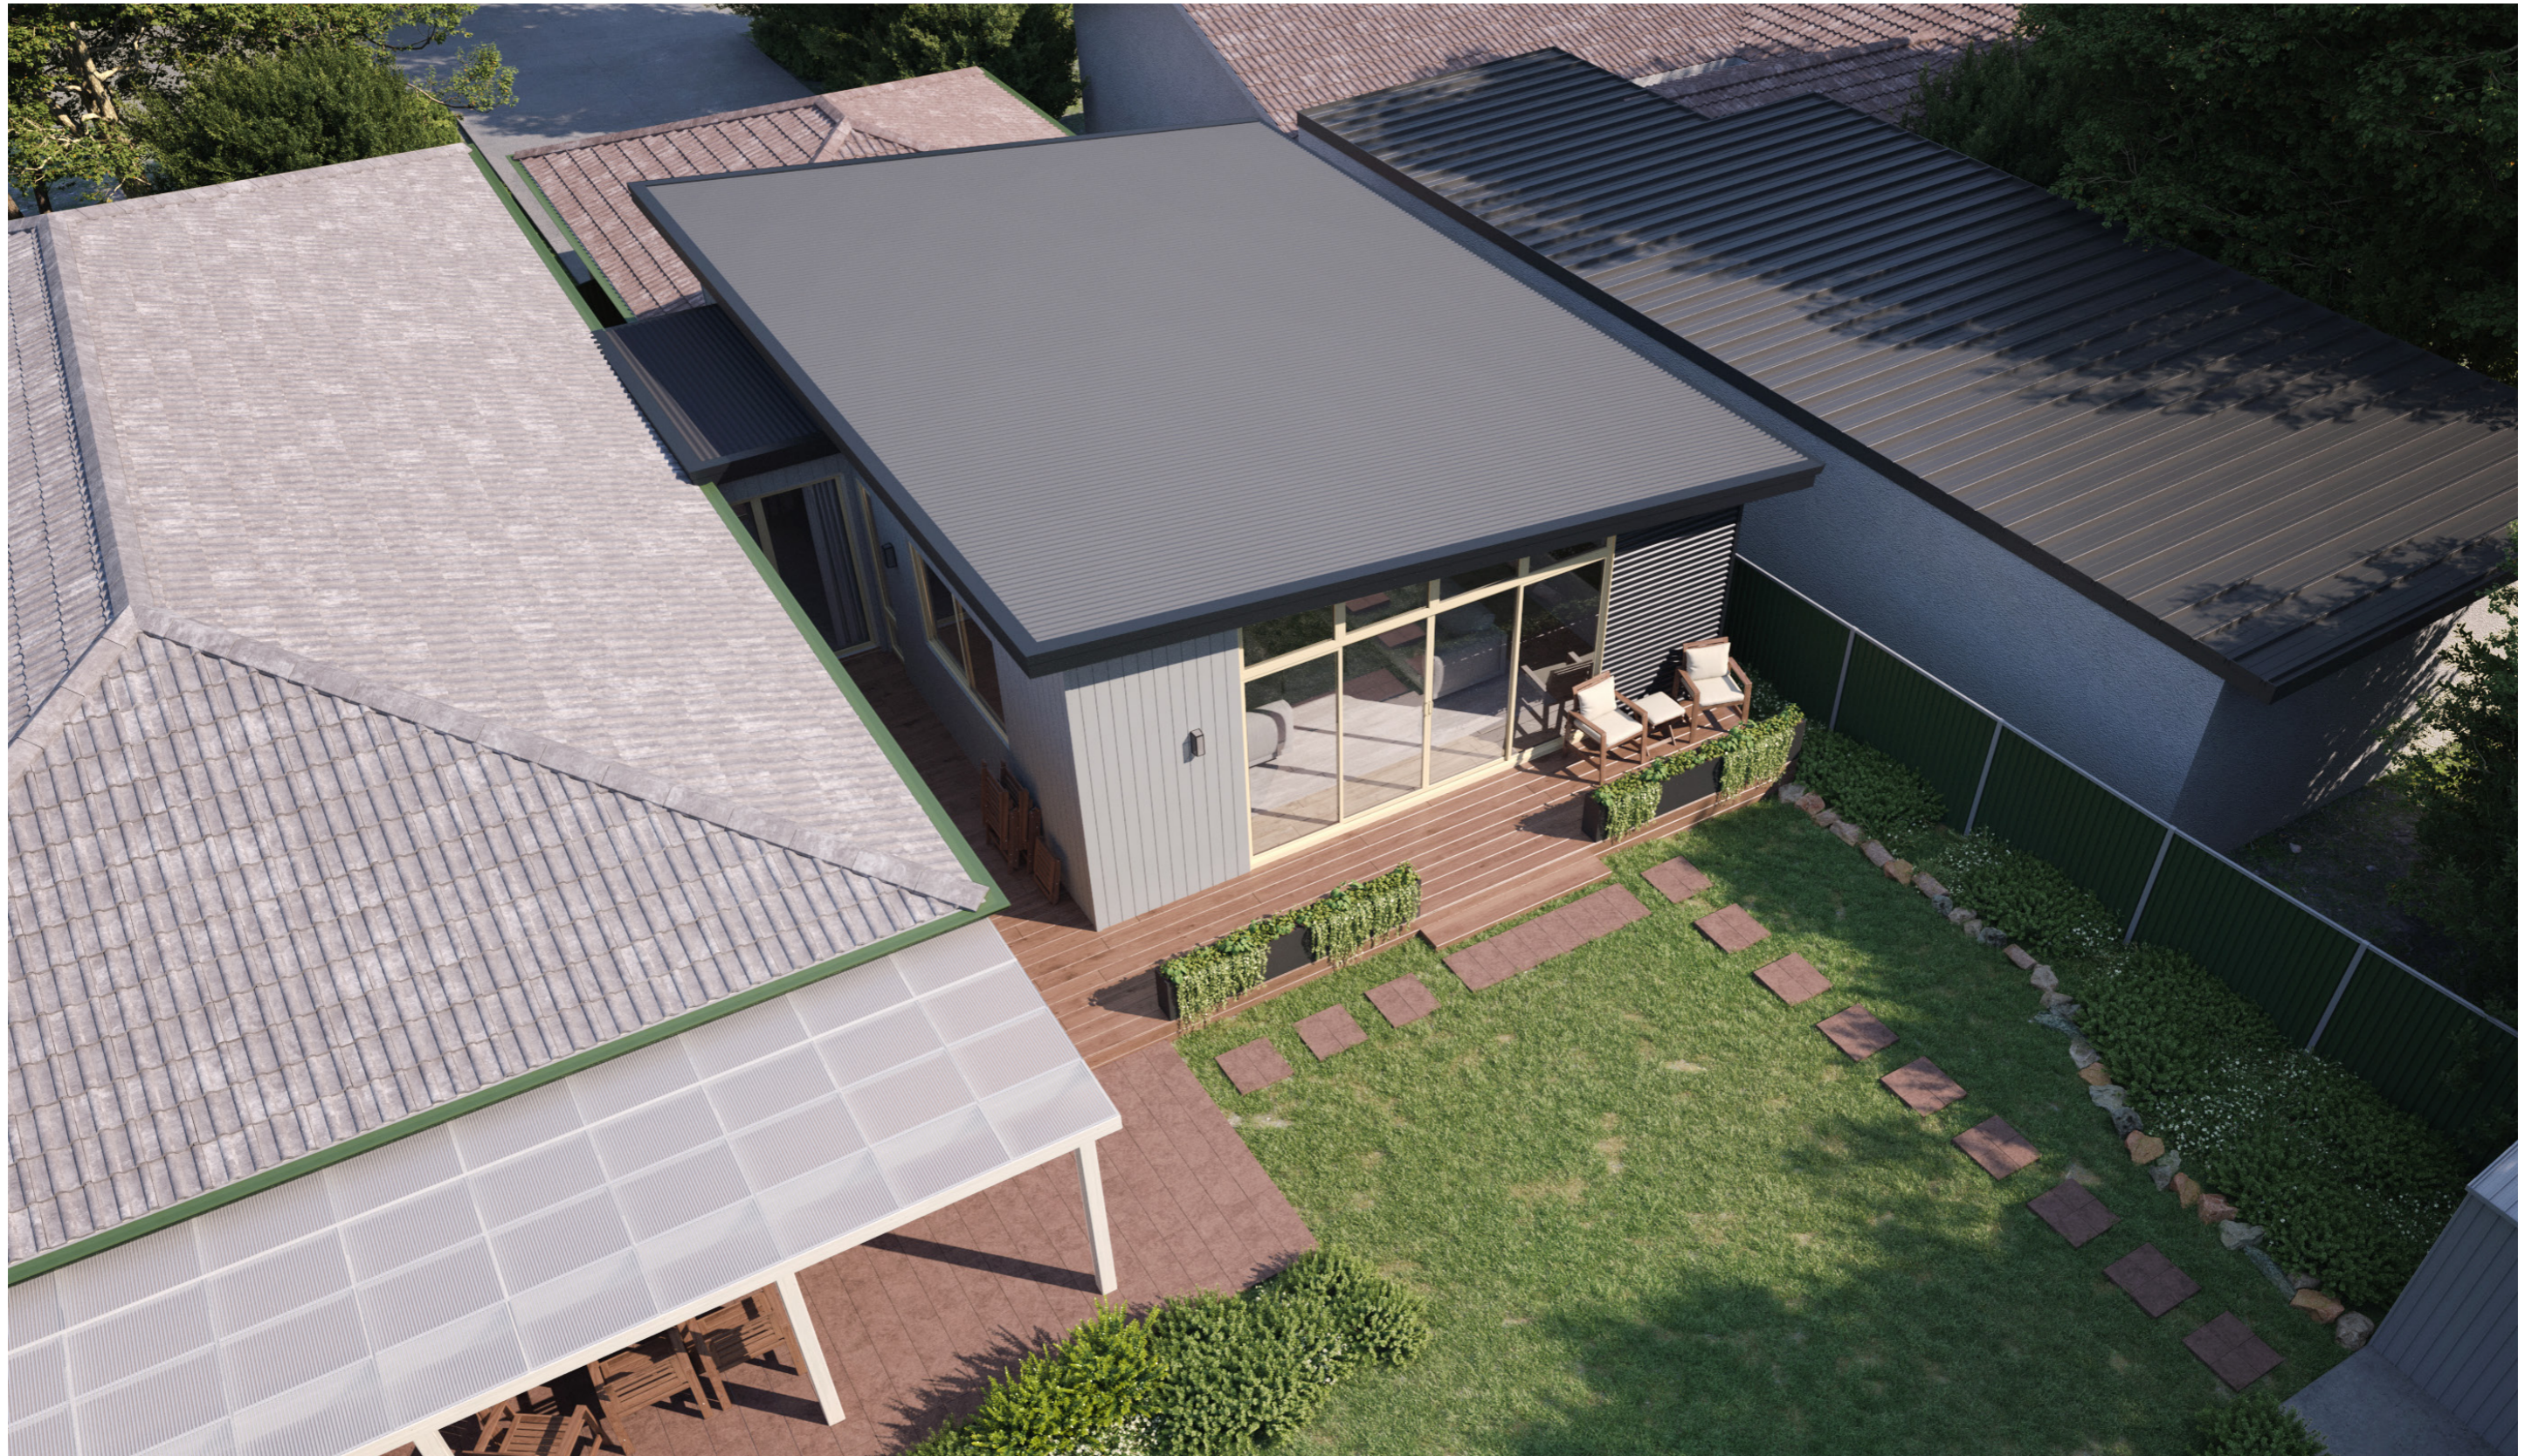

1135

ACT Building Lic: 2012767

FIXED
PRICE
EXTENSIONS

Design 1135 Exterior View 2

Design 1135 Exterior View 3

Design 1135 Exterior View 4 - Twilight

James Hardie Axon Cement Panels
Colour: Windspray

Colorbond Sheet Roof Covering
Colour: Woodland Grey

Fascias and Gutters
Colour: Monument

Timber Deck

Aluminium Window and Door Frames
Colour: Classic Cream

Colorbond Exterior Cladding
Colour: Monument

An elevation is the height of the structure from ground level to the height of the roof.

EAST ELEVATION

WEST ELEVATION

An elevation is the height of the structure from ground level to the height of the roof.

 **FIXED
PRICE
EXTENSIONS**

fixedpriceextensions.com.au
canberragrannyflatbuilders.com.au