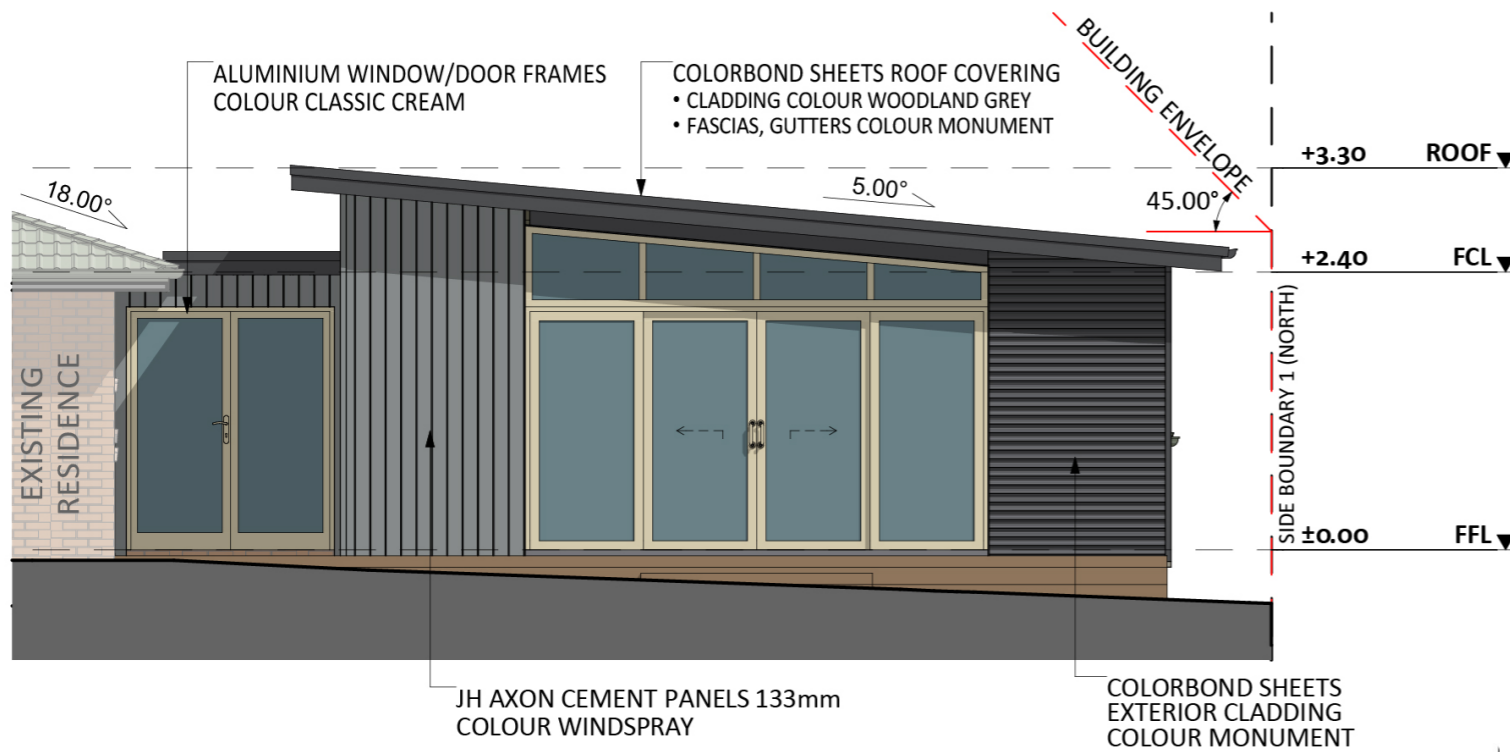

1135

ACT Building Lic: 2012767

FIXED
PRICE
EXTENSIONS

Design 1135 Exterior View 2

Design 1135 Exterior View 3

Design 1135 Exterior View 4 - Twilight

James Hardie Axon Cement Panels
Colour: Windspray

Colorbond Sheet Roof Covering
Colour: Woodland Grey

Fascias and Gutters
Colour: Monument

Timber Deck

Aluminium Window and Door Frames
Colour: Classic Cream

Colorbond Exterior Cladding
Colour: Monument

An elevation is the height of the structure from ground level to the height of the roof.

EAST ELEVATION

WEST ELEVATION

An elevation is the height of the structure from ground level to the height of the roof.

 **FIXED
PRICE
EXTENSIONS**

fixedpriceextensions.com.au
canberragrannyflatbuilders.com.au