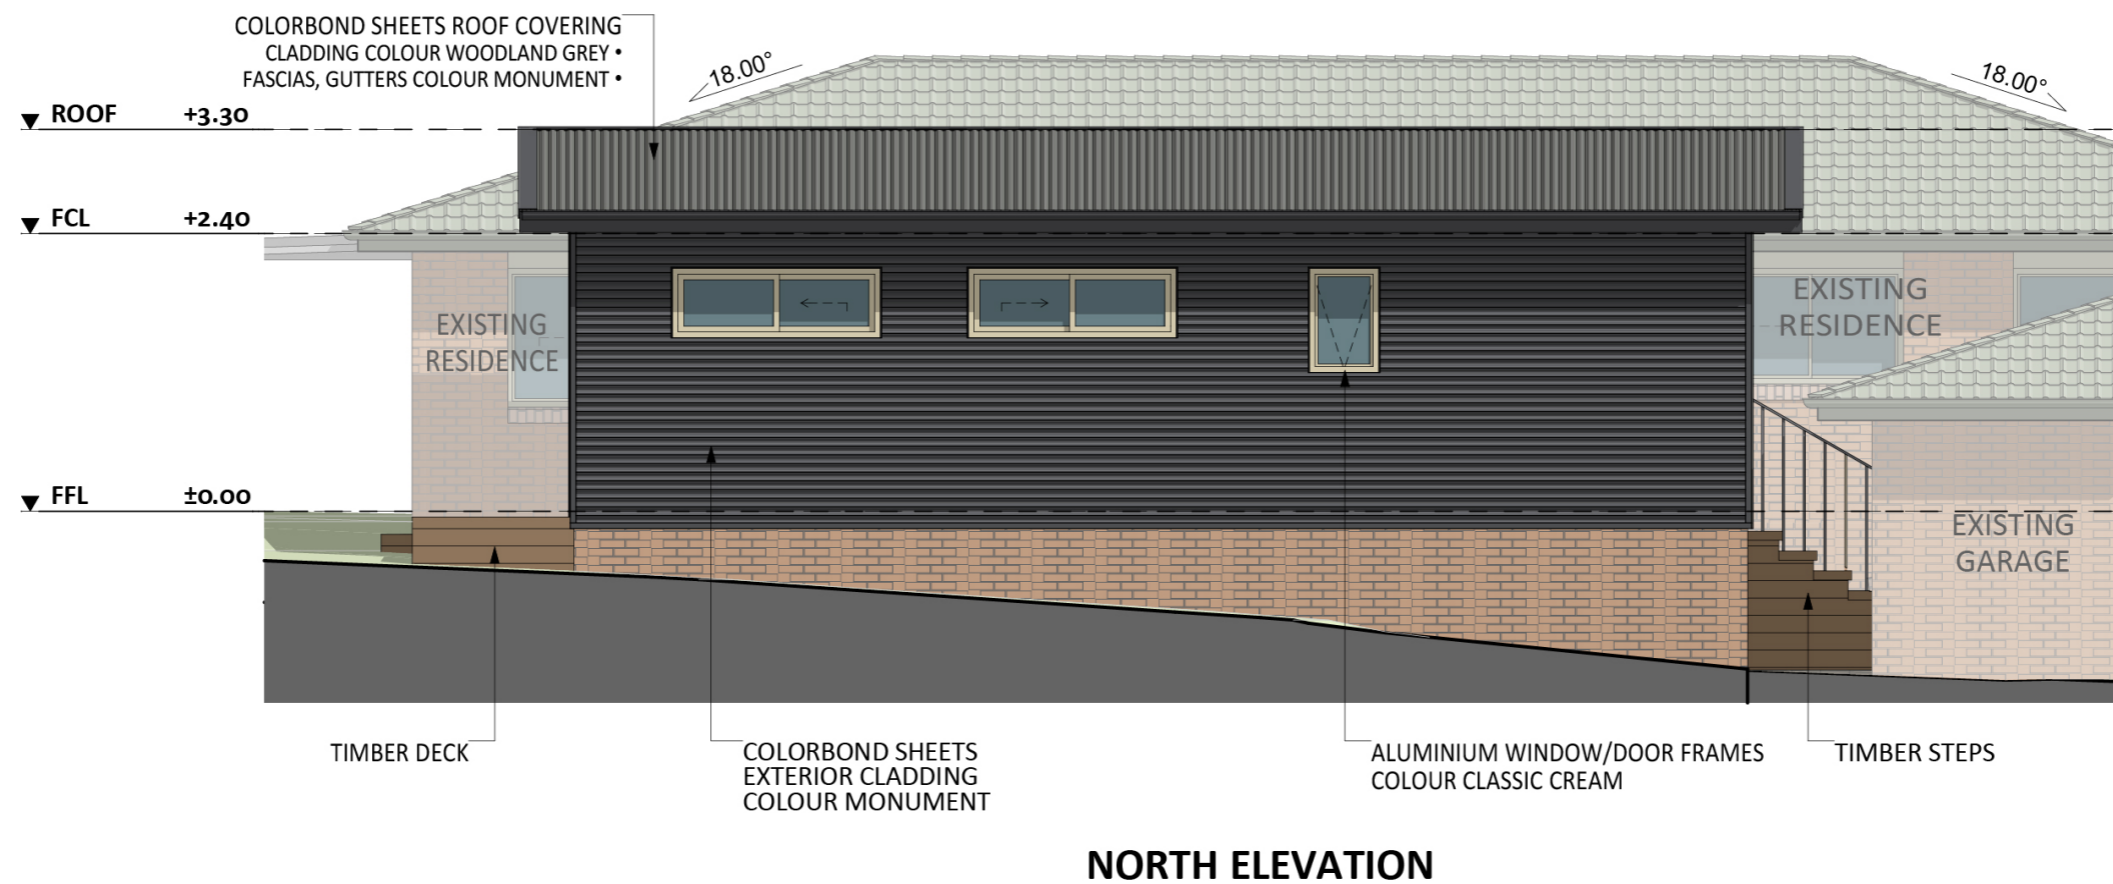

1135

ACT Building Lic: 2012767

FIXED
PRICE
EXTENSIONS

Design 1135 Exterior View 2

Design 1135 Exterior View 3

Design 1135 Exterior View 4 - Twilight

James Hardie Axon Cement Panels
Colour: Windspray

Colorbond Sheet Roof Covering
Colour: Woodland Grey

Fascias and Gutters
Colour: Monument

Timber Deck

Aluminium Window and Door Frames
Colour: Classic Cream

Colorbond Exterior Cladding
Colour: Monument

An elevation is the height of the structure from ground level to the height of the roof.

EAST ELEVATION

WEST ELEVATION

An elevation is the height of the structure from ground level to the height of the roof.

 **FIXED
PRICE
EXTENSIONS**

fixedpriceextensions.com.au
canberragrannyflatbuilders.com.au