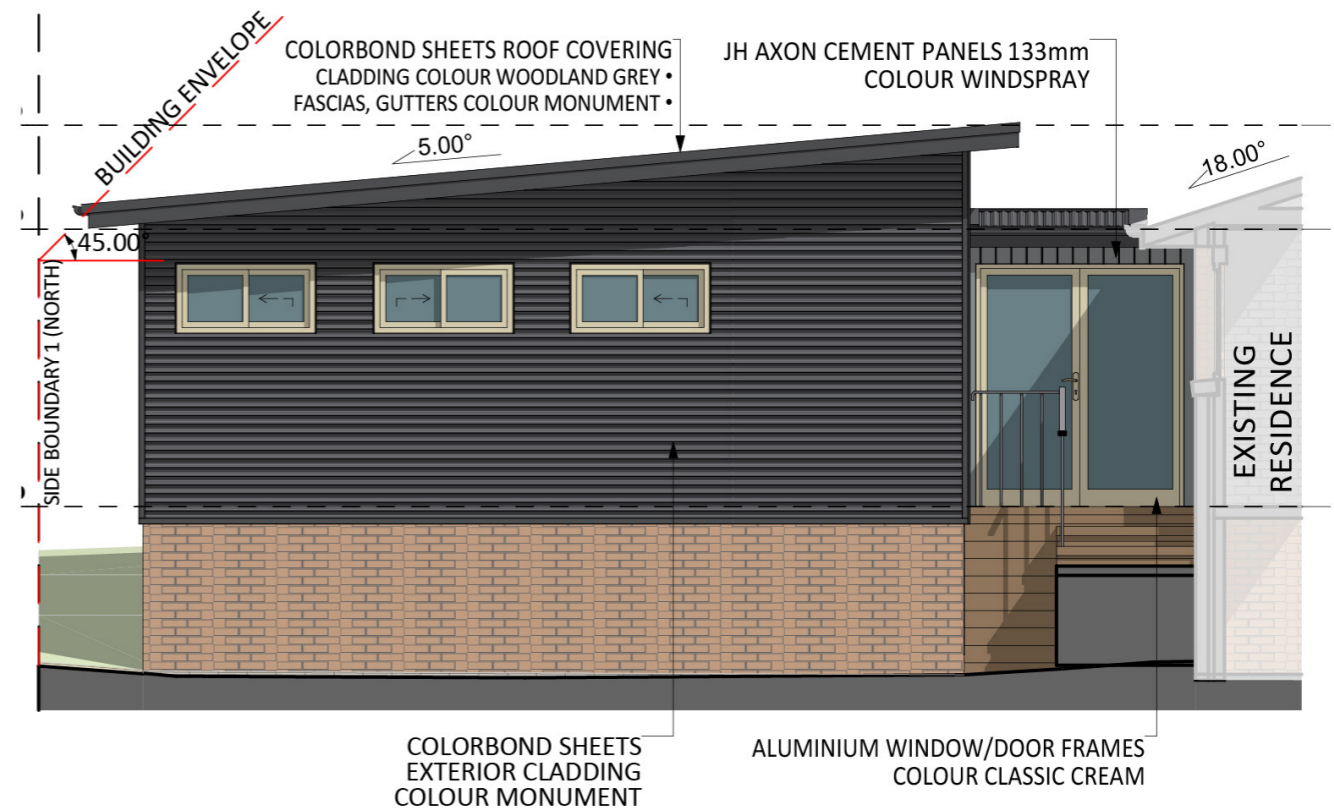

1135

ACT Building Lic: 2012767

FIXED
PRICE
EXTENSIONS

Design 1135 Exterior View 2

Design 1135 Exterior View 3

Design 1135 Exterior View 4 - Twilight

James Hardie Axon Cement Panels
Colour: Windspray

Colorbond Sheet Roof Covering
Colour: Woodland Grey

Fascias and Gutters
Colour: Monument

Timber Deck

Aluminium Window and Door Frames
Colour: Classic Cream

Colorbond Exterior Cladding
Colour: Monument

An elevation is the height of the structure from ground level to the height of the roof.

EAST ELEVATION

WEST ELEVATION

An elevation is the height of the structure from ground level to the height of the roof.

 **FIXED
PRICE
EXTENSIONS**

fixedpriceextensions.com.au
canberragrannyflatbuilders.com.au