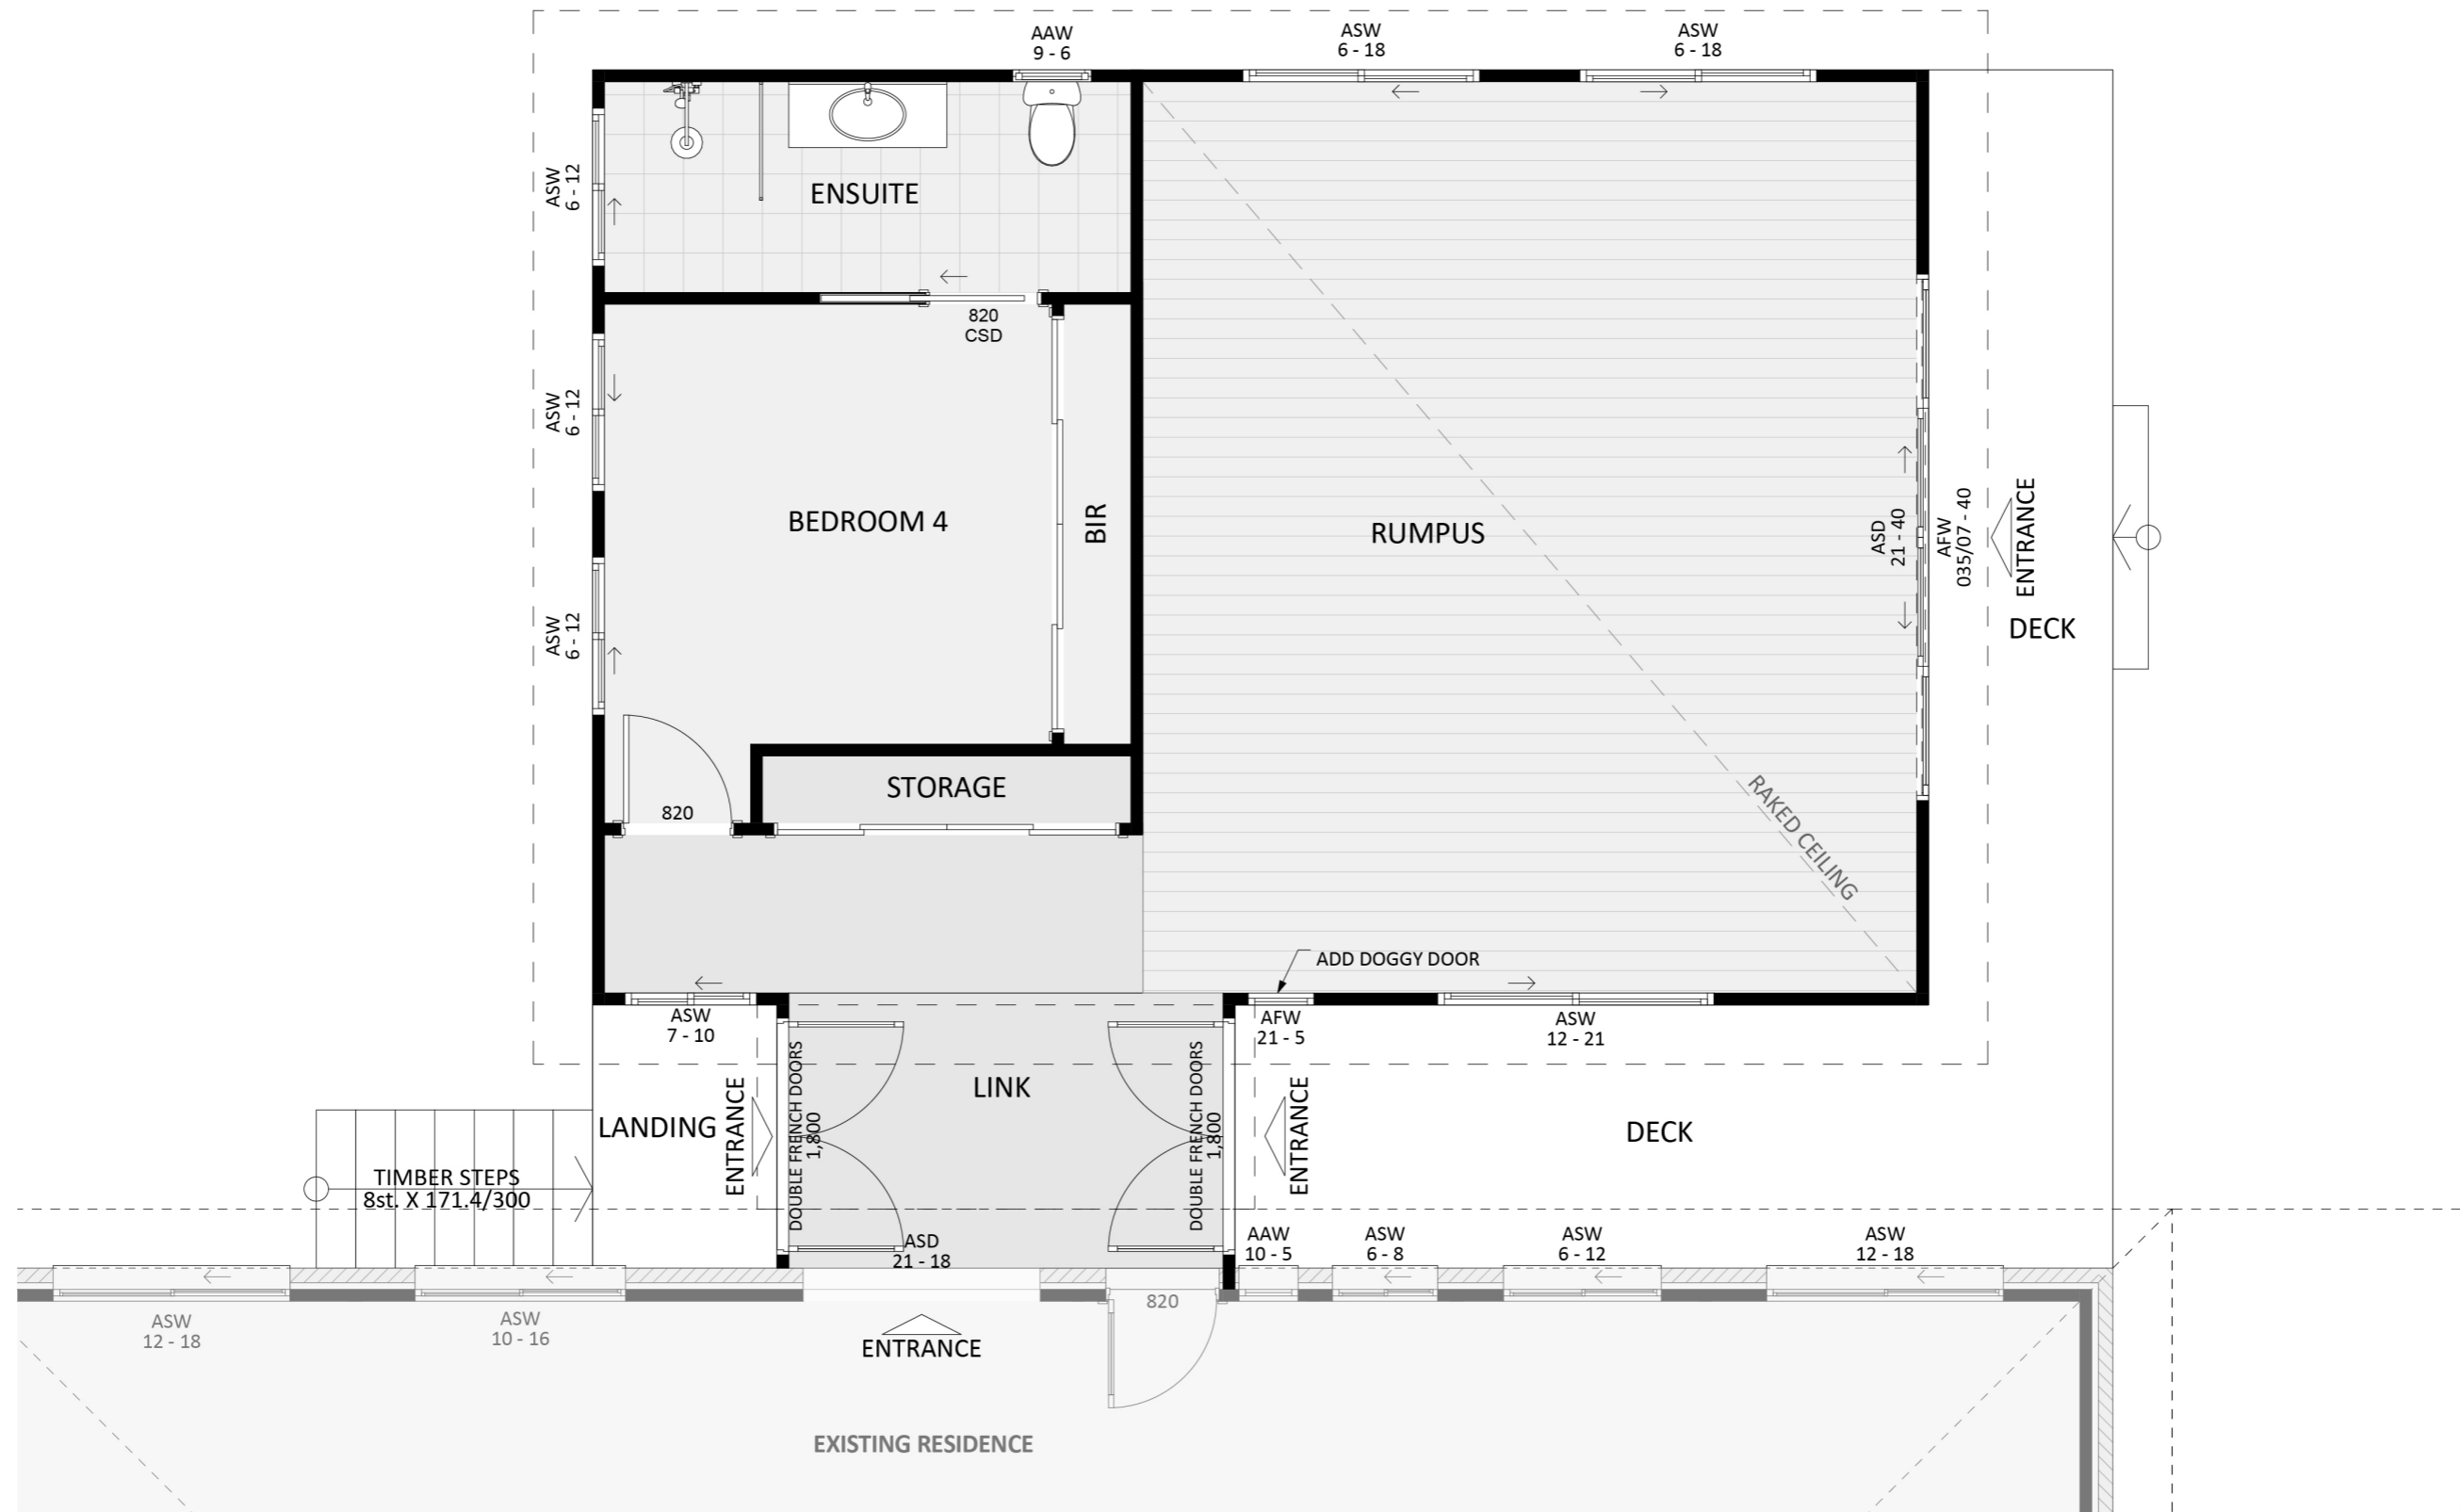

1135

ACT Building Lic: 2012767

FIXED
PRICE
EXTENSIONS

Design 1135 Exterior View 2

Design 1135 Exterior View 3

Design 1135 Exterior View 4 - Twilight

James Hardie Axon Cement Panels
Colour: Windspray

Colorbond Sheet Roof Covering
Colour: Woodland Grey

Fascias and Gutters
Colour: Monument

Timber Deck

Aluminium Window and Door Frames
Colour: Classic Cream

Colorbond Exterior Cladding
Colour: Monument

An elevation is the height of the structure from ground level to the height of the roof.

EAST ELEVATION

WEST ELEVATION

An elevation is the height of the structure from ground level to the height of the roof.

 **FIXED
PRICE
EXTENSIONS**

fixedpriceextensions.com.au
canberragrannyflatbuilders.com.au