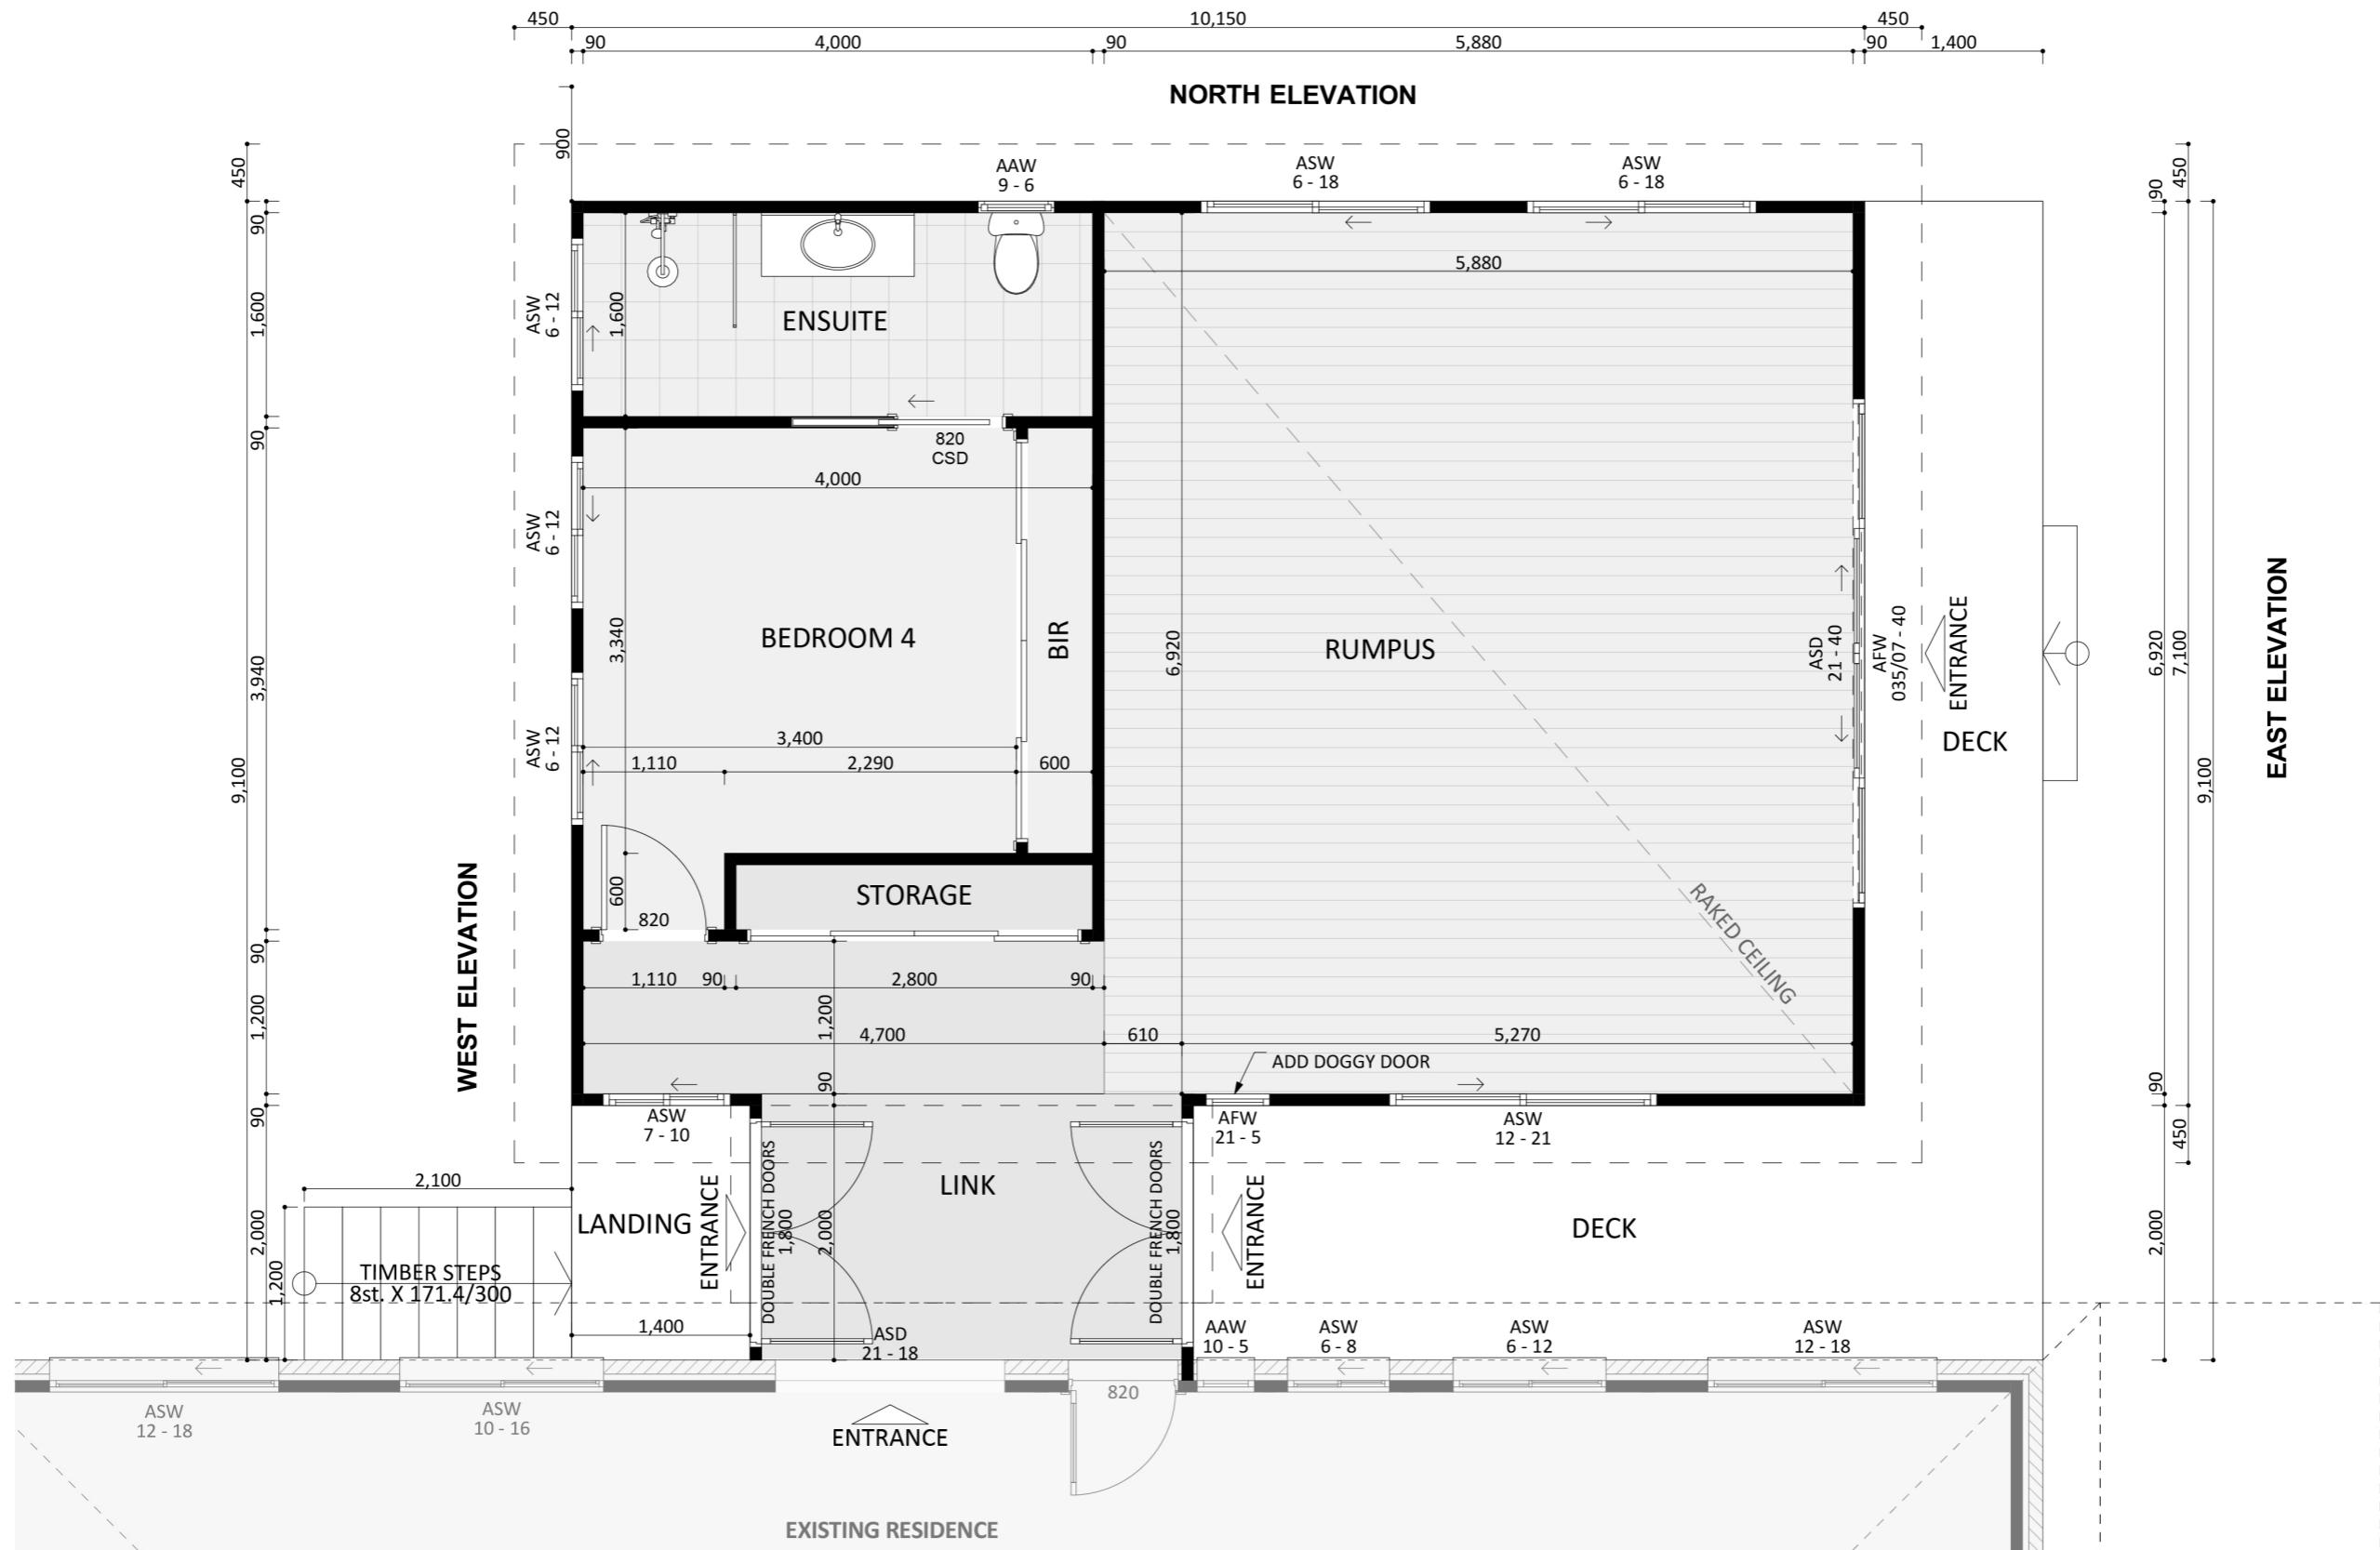

1135

ACT Building Lic: 2012767

FIXED
PRICE
EXTENSIONS

Design 1135 Exterior View 2

Design 1135 Exterior View 3

Design 1135 Exterior View 4 - Twilight

James Hardie Axon Cement Panels
Colour: Windspray

Colorbond Sheet Roof Covering
Colour: Woodland Grey

Fascias and Gutters
Colour: Monument

Timber Deck

Aluminium Window and Door Frames
Colour: Classic Cream

Colorbond Exterior Cladding
Colour: Monument

An elevation is the height of the structure from ground level to the height of the roof.

EAST ELEVATION

WEST ELEVATION

An elevation is the height of the structure from ground level to the height of the roof.

 **FIXED
PRICE
EXTENSIONS**

fixedpriceextensions.com.au
canberragrannyflatbuilders.com.au