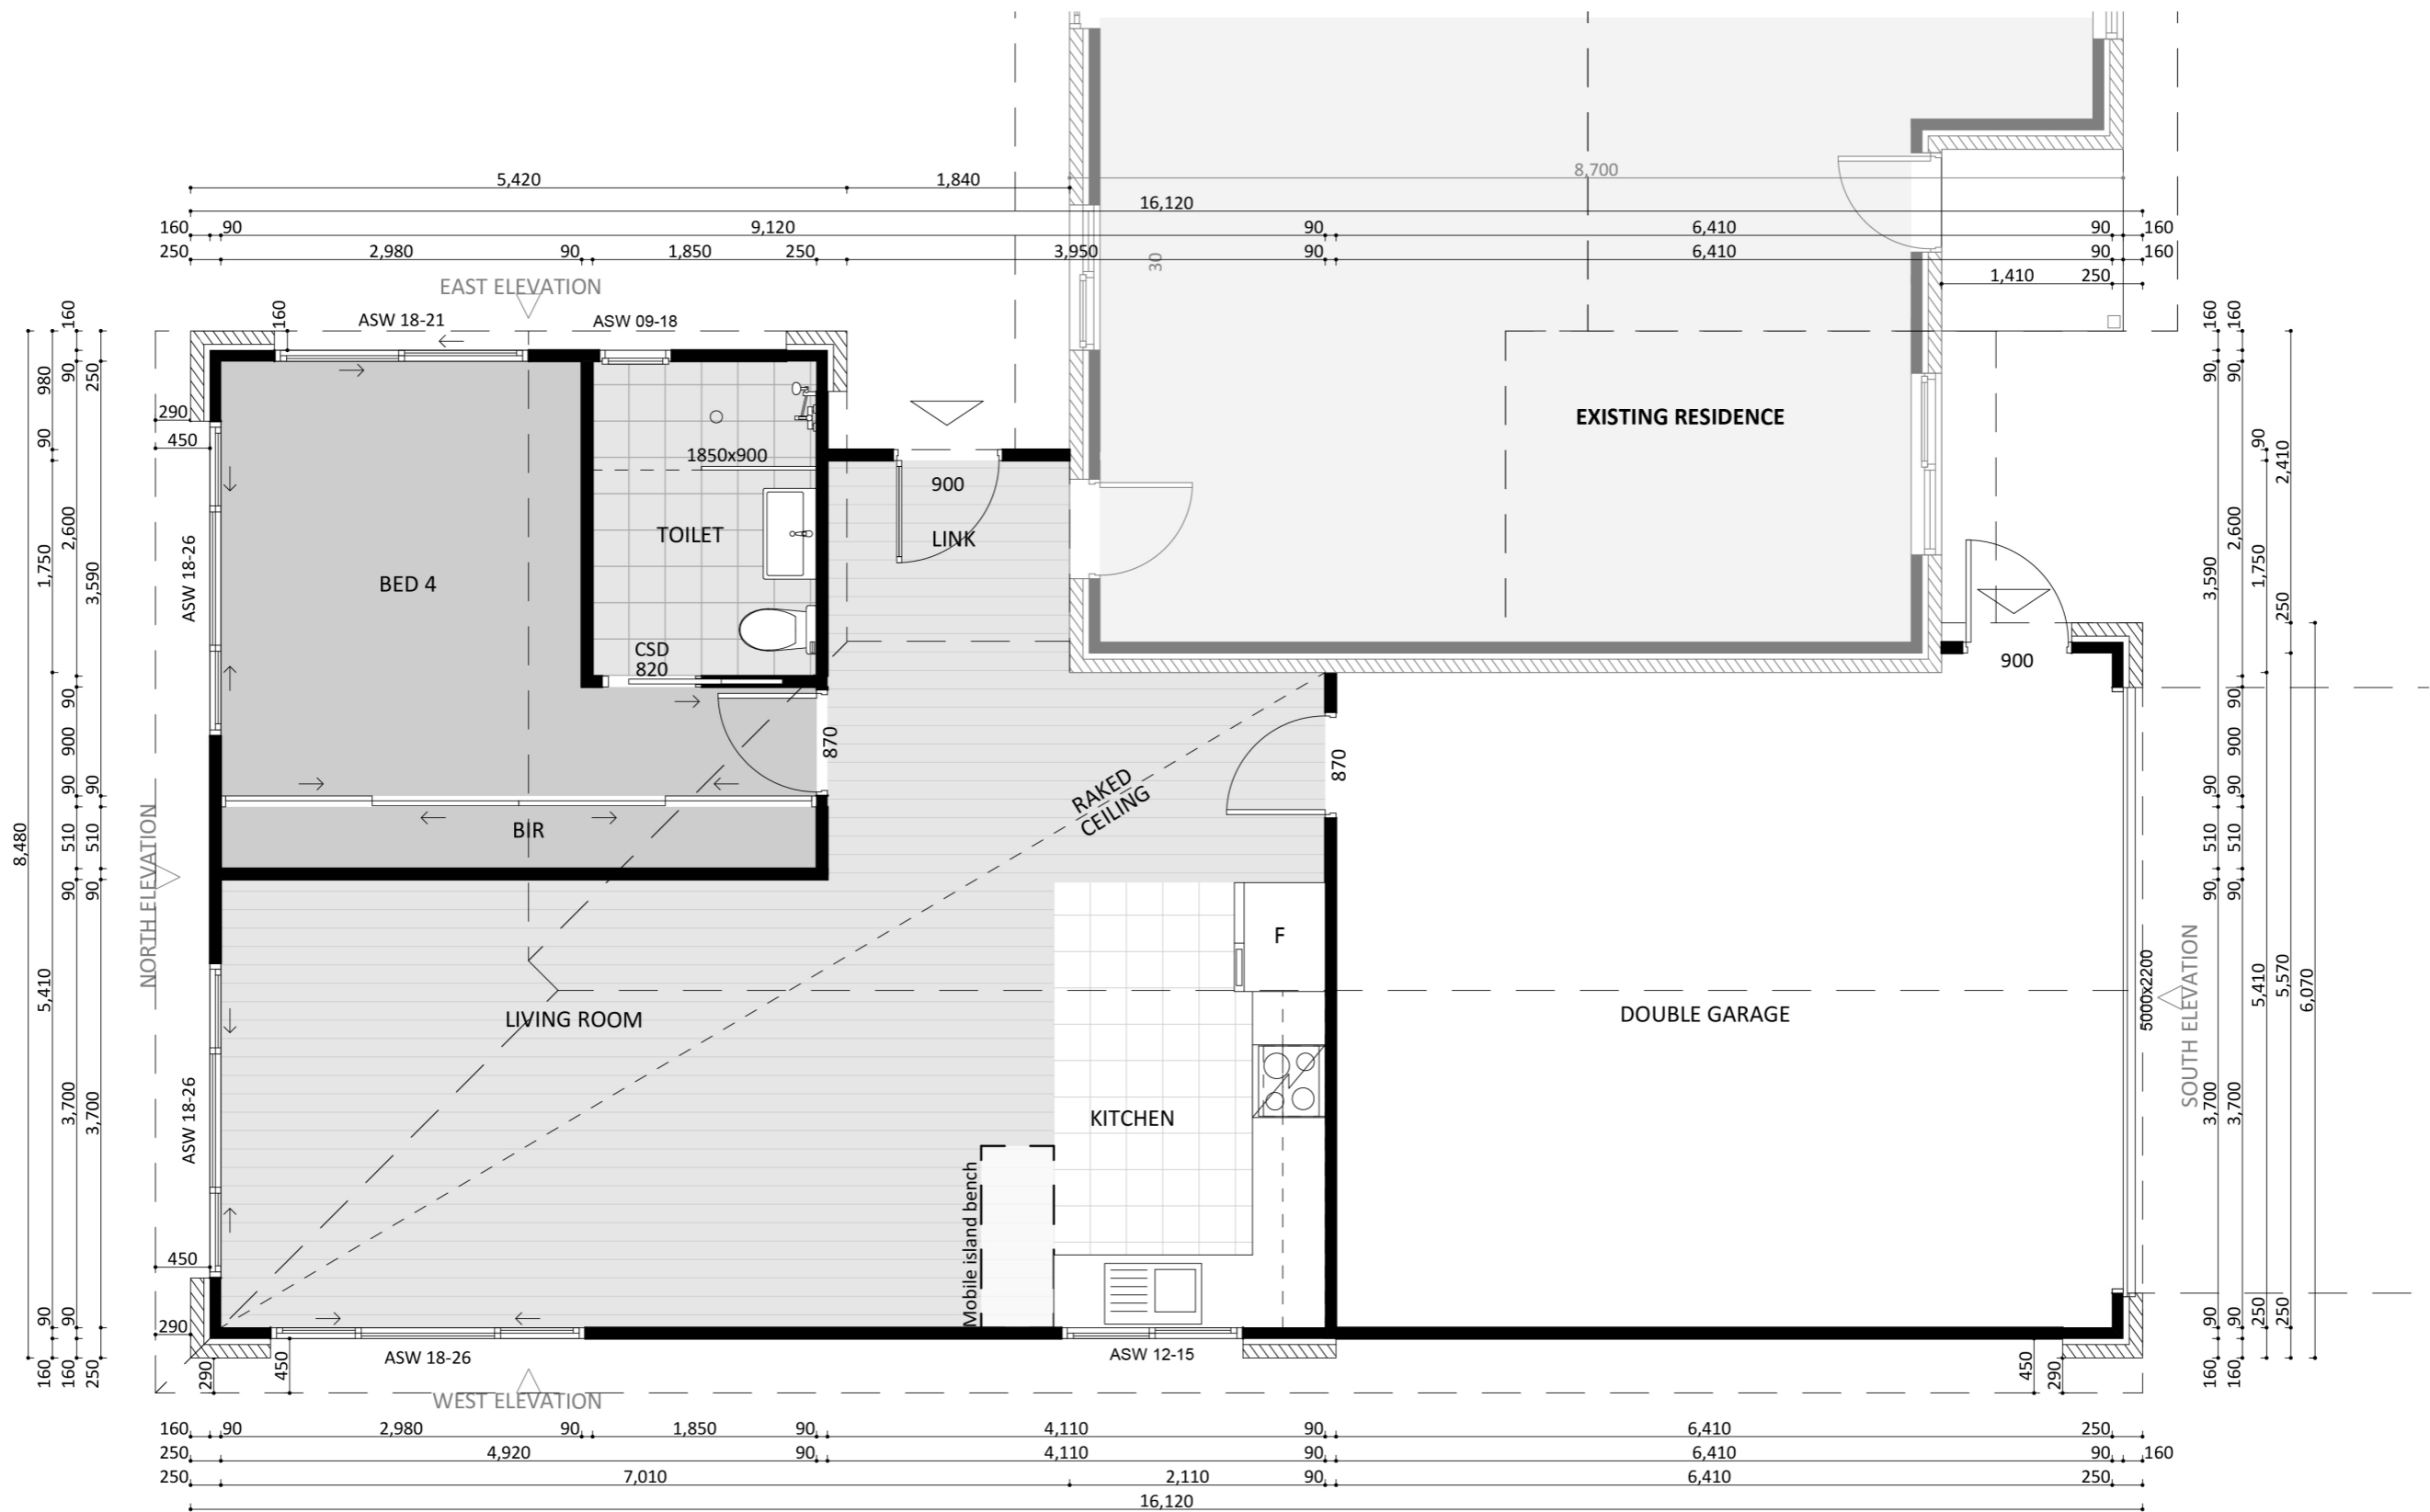

Weathertex Selflok Vertical
Colorbond Deep Ocean®

Aluminium Window and Door Frames
Colorbond Deep Ocean®

PGH Bricks
Range: Kent

An elevation is the height of the structure from ground level to the height of the roof.

NORTH ELEVATION

SOUTH ELEVATION

An elevation is the height of the structure from ground level to the height of the roof.

WEST ELEVATION

EAST ELEVATION

 **FIXED
PRICE
EXTENSIONS**

fixedpriceextensions.com.au
canberragrannyflatbuilders.com.au