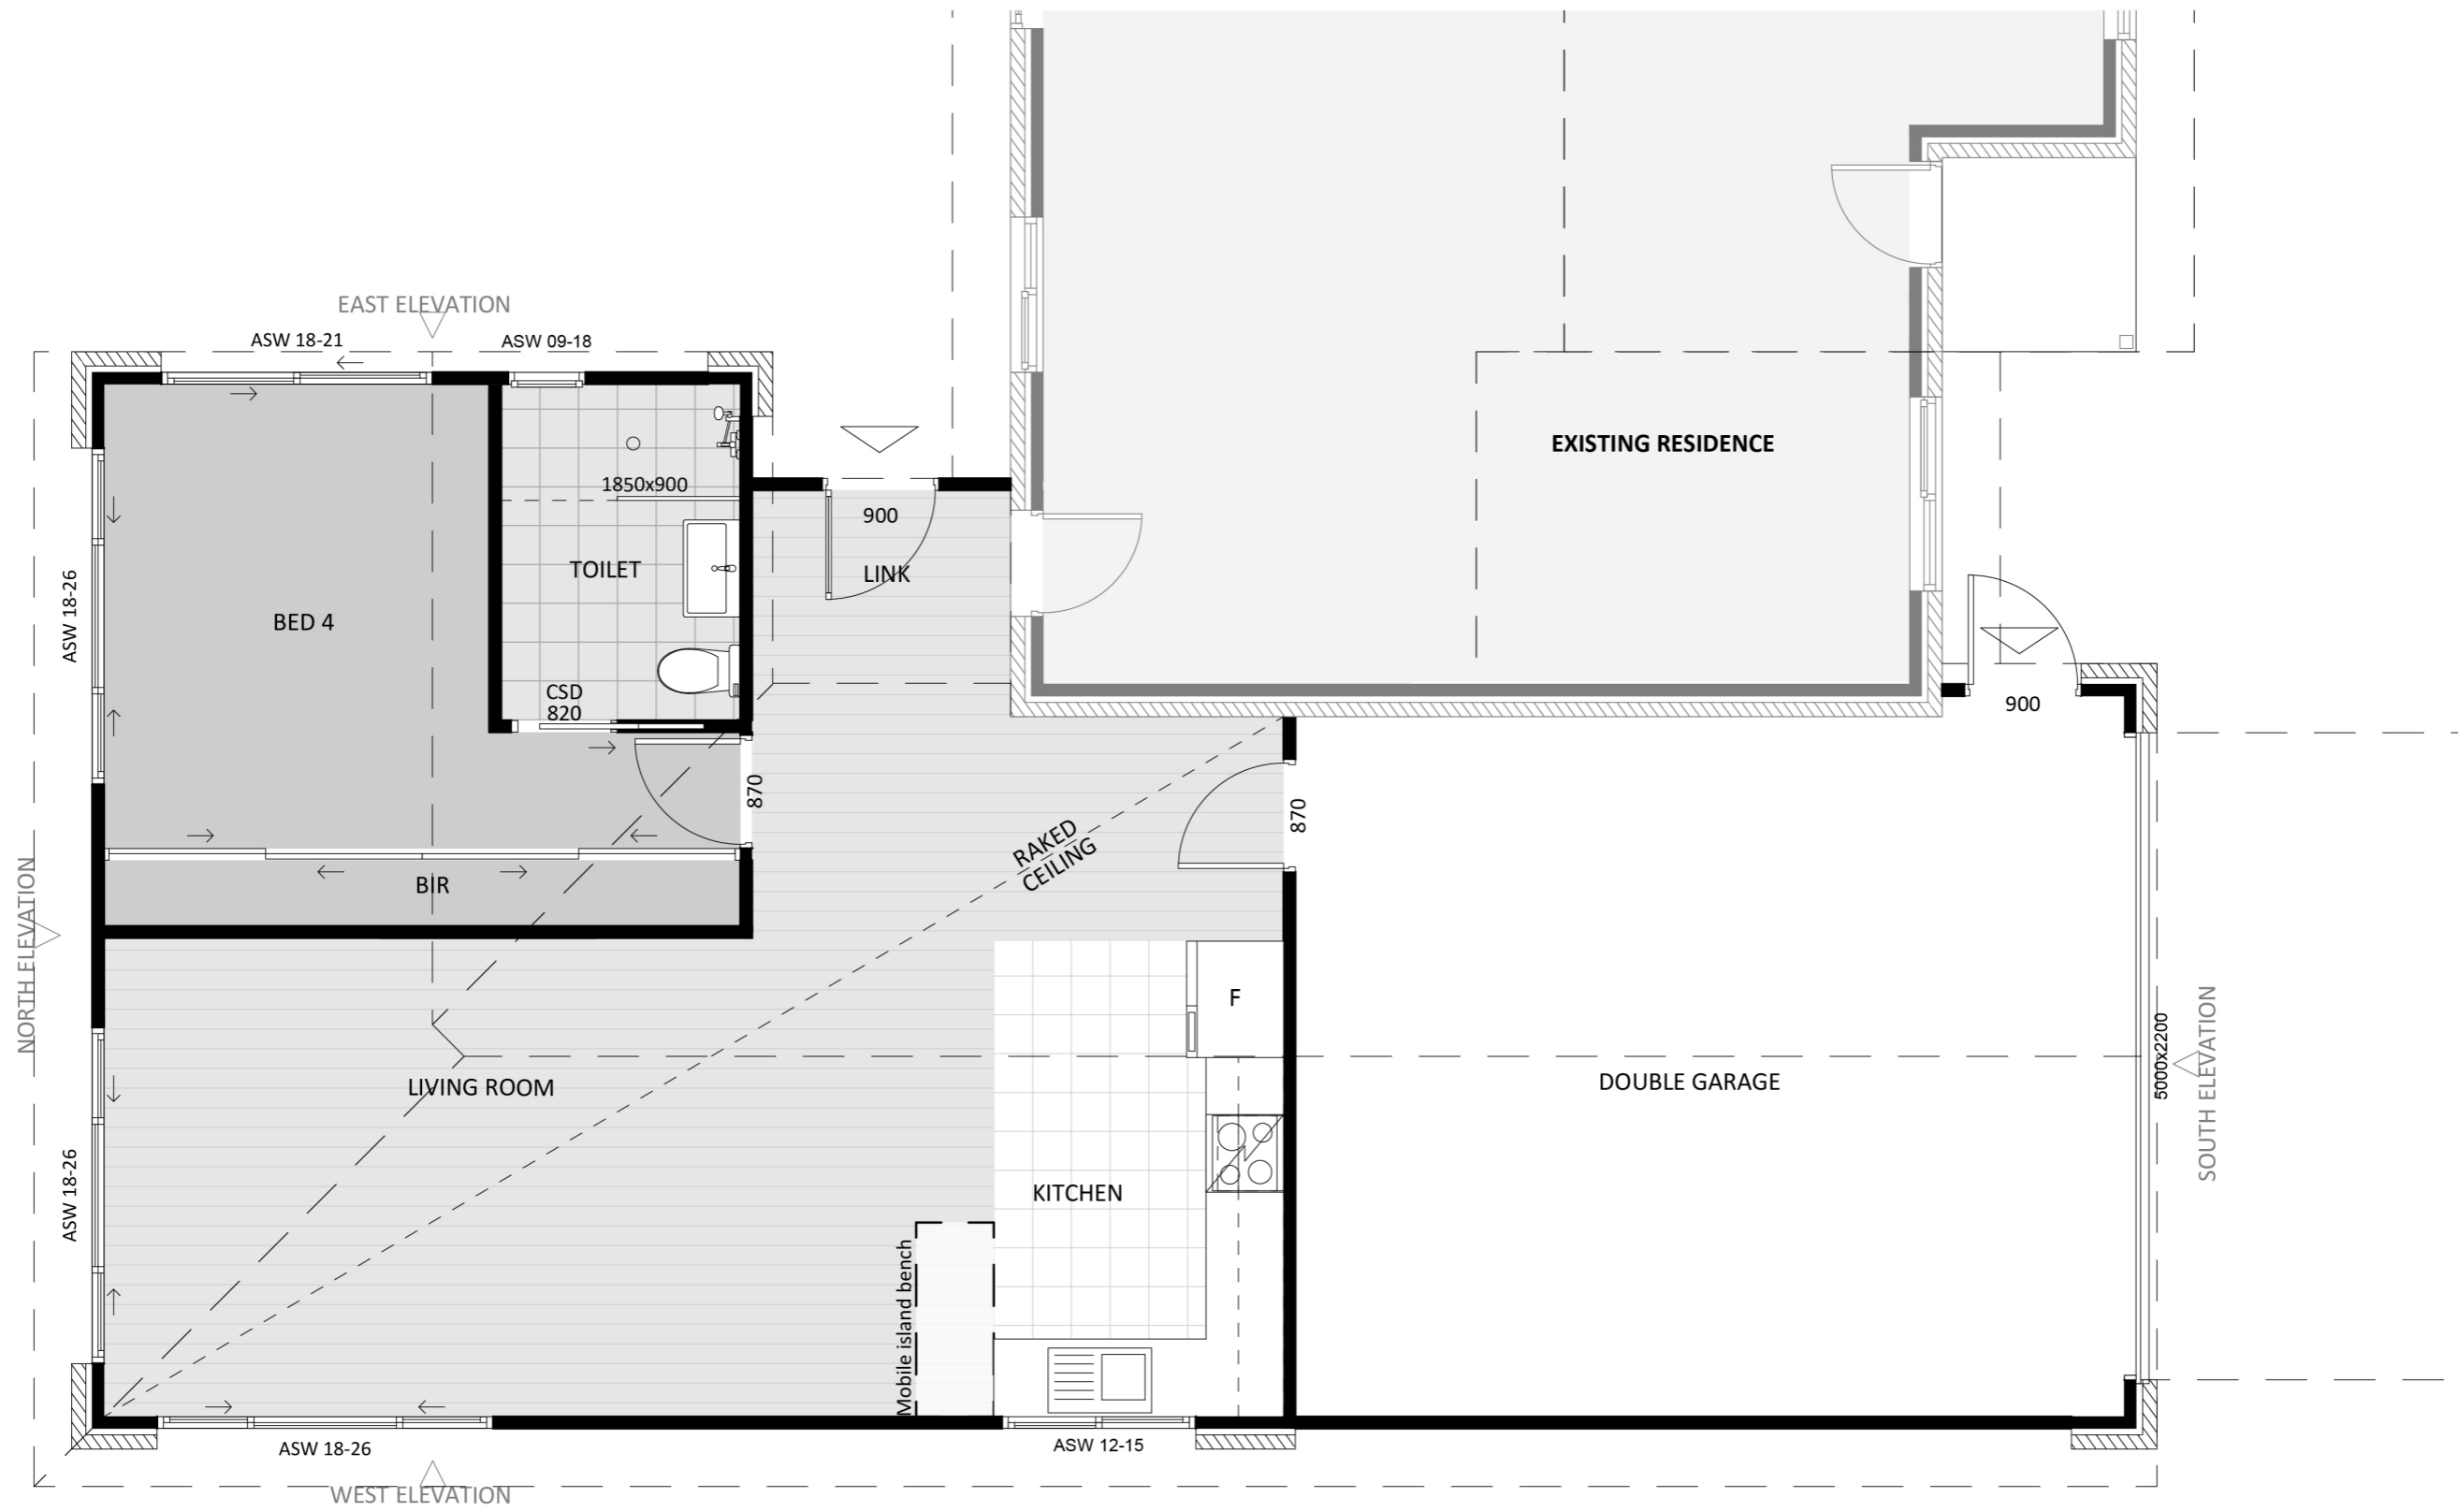

Weathertex Selflok Vertical
Colorbond Deep Ocean®

Aluminium Window and Door Frames
Colorbond Deep Ocean®

PGH Bricks
Range: Kent

An elevation is the height of the structure from ground level to the height of the roof.

NORTH ELEVATION

SOUTH ELEVATION

An elevation is the height of the structure from ground level to the height of the roof.

WEST ELEVATION

EAST ELEVATION

 **FIXED
PRICE
EXTENSIONS**

fixedpriceextensions.com.au
canberragrannyflatbuilders.com.au