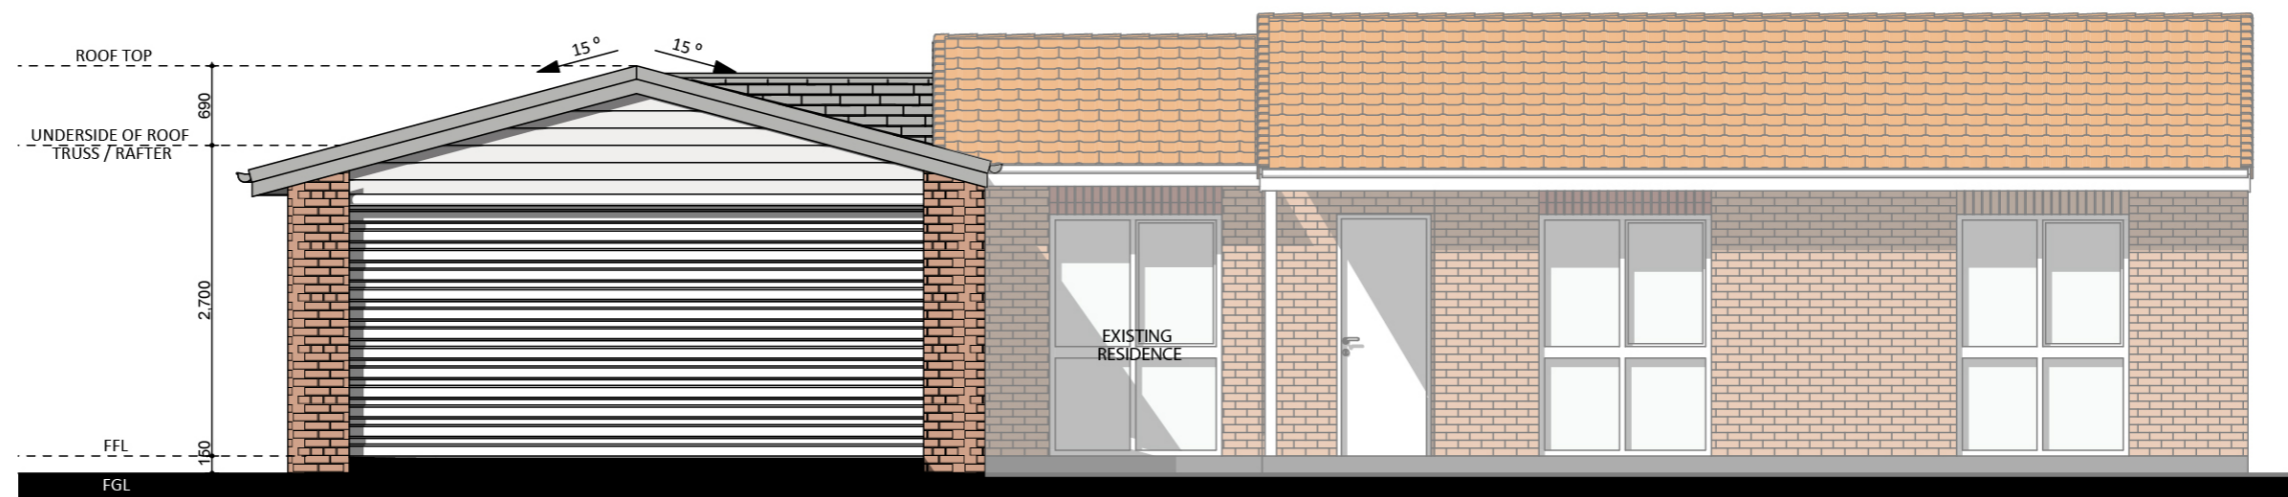

Weathertex Selflok Vertical
Colorbond Deep Ocean®

Aluminium Window and Door Frames
Colorbond Deep Ocean®

PGH Bricks
Range: Kent

An elevation is the height of the structure from ground level to the height of the roof.

NORTH ELEVATION

SOUTH ELEVATION

An elevation is the height of the structure from ground level to the height of the roof.

WEST ELEVATION

EAST ELEVATION

 **FIXED
PRICE
EXTENSIONS**

fixedpriceextensions.com.au
canberragrannyflatbuilders.com.au