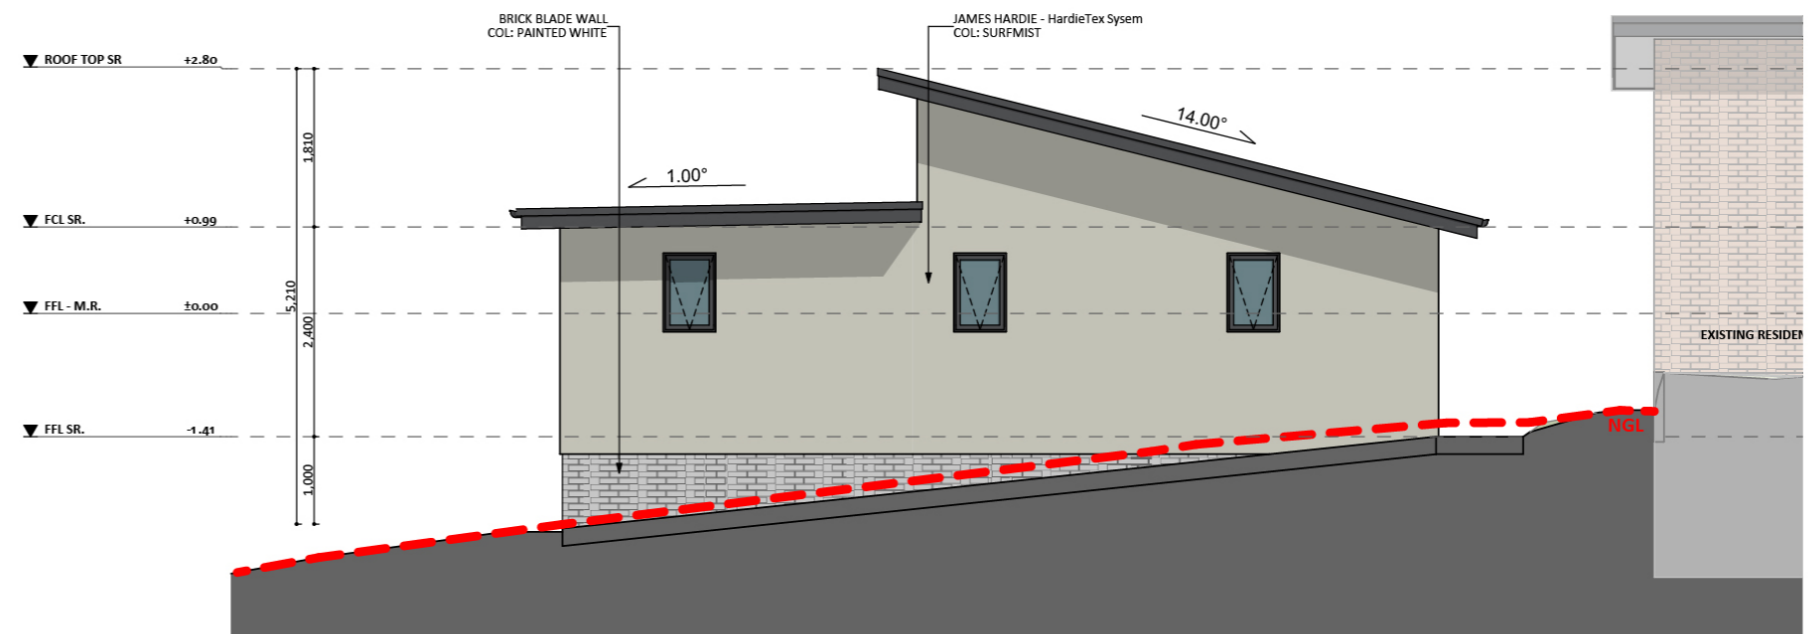

1131

ACT Building Lic: 2012767

FIXED
PRICE
EXTENSIONS

Roof
Colour: Monument

James Hardie Cladding
Colour: Surfmist

Stairs and Deck Wrapping
Colour: Natural Wood

Window and Door Frames
Colour: Match Existing

Blade Wall - Painted Brick
Colour: White

An elevation is the height of the structure from ground level to the height of the roof.

ELEVATION 01

ELEVATION 02

An elevation is the height of the structure from ground level to the height of the roof.