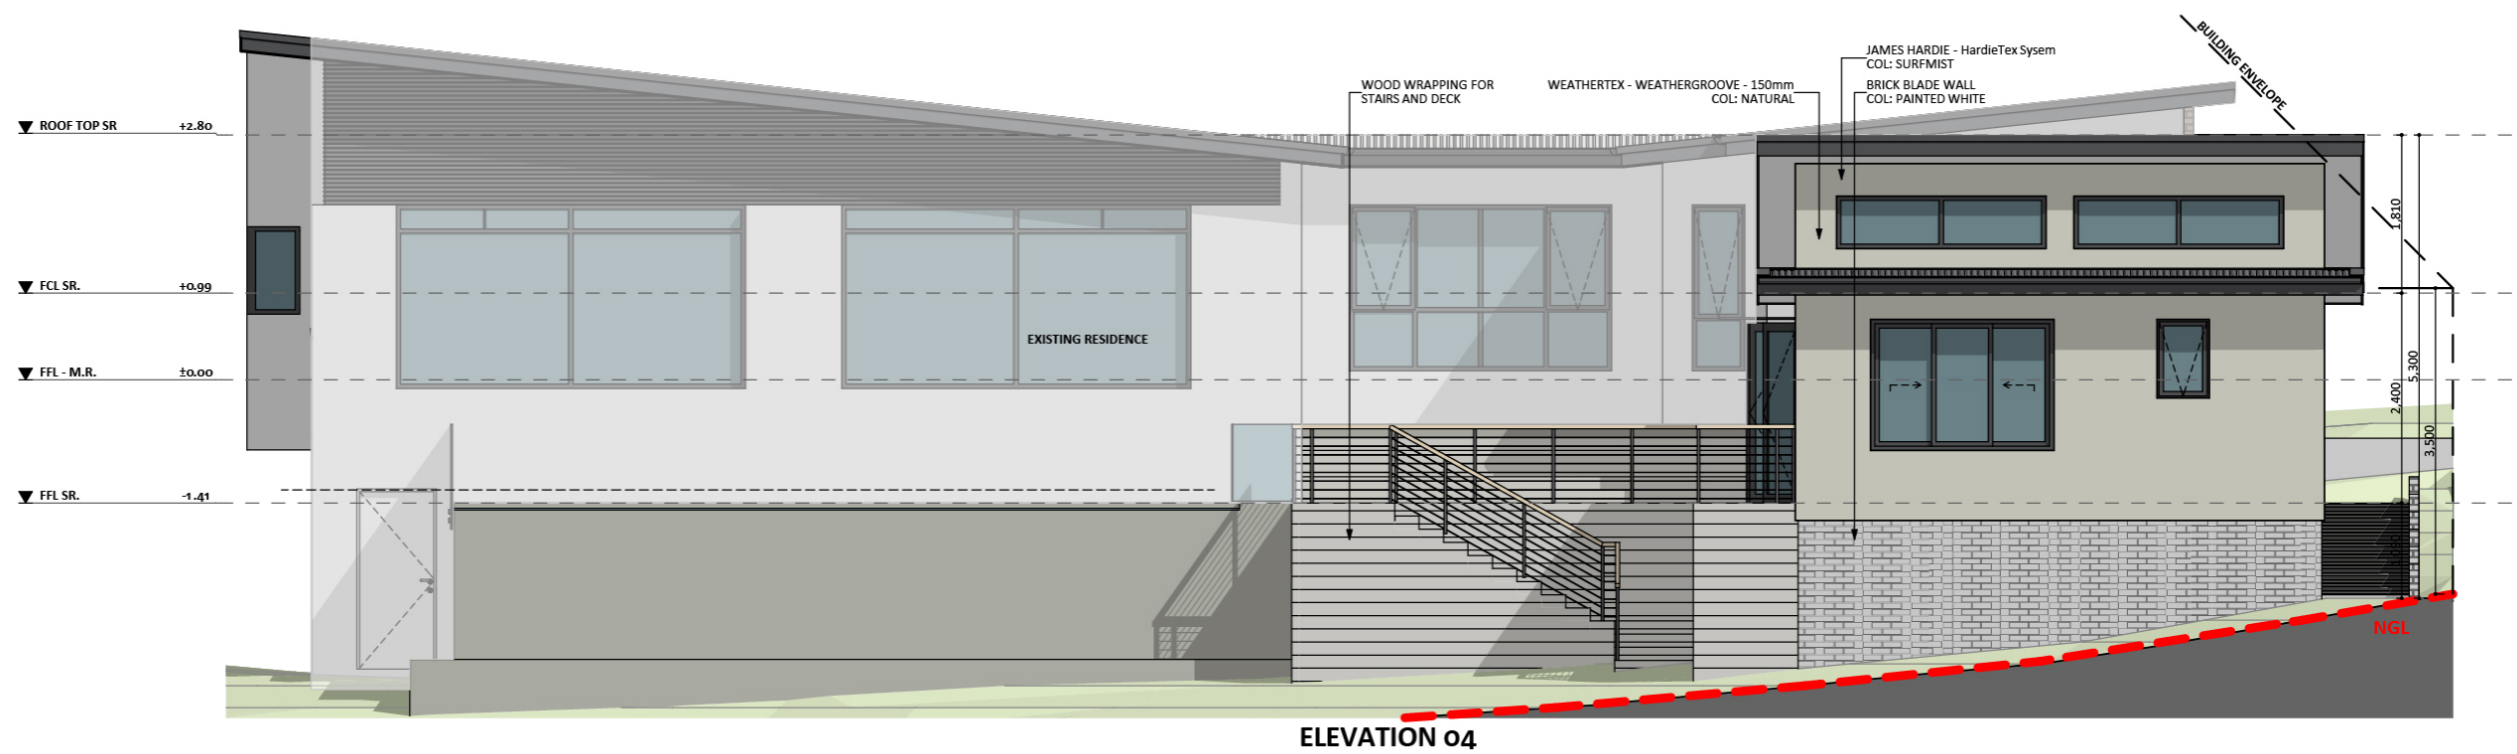

1131

ACT Building Lic: 2012767

FIXED
PRICE
EXTENSIONS

Roof
Colour: Monument

James Hardie Cladding
Colour: Surfmist

Stairs and Deck Wrapping
Colour: Natural Wood

Window and Door Frames
Colour: Match Existing

Blade Wall - Painted Brick
Colour: White

An elevation is the height of the structure from ground level to the height of the roof.

ELEVATION 01

ELEVATION 02

An elevation is the height of the structure from ground level to the height of the roof.