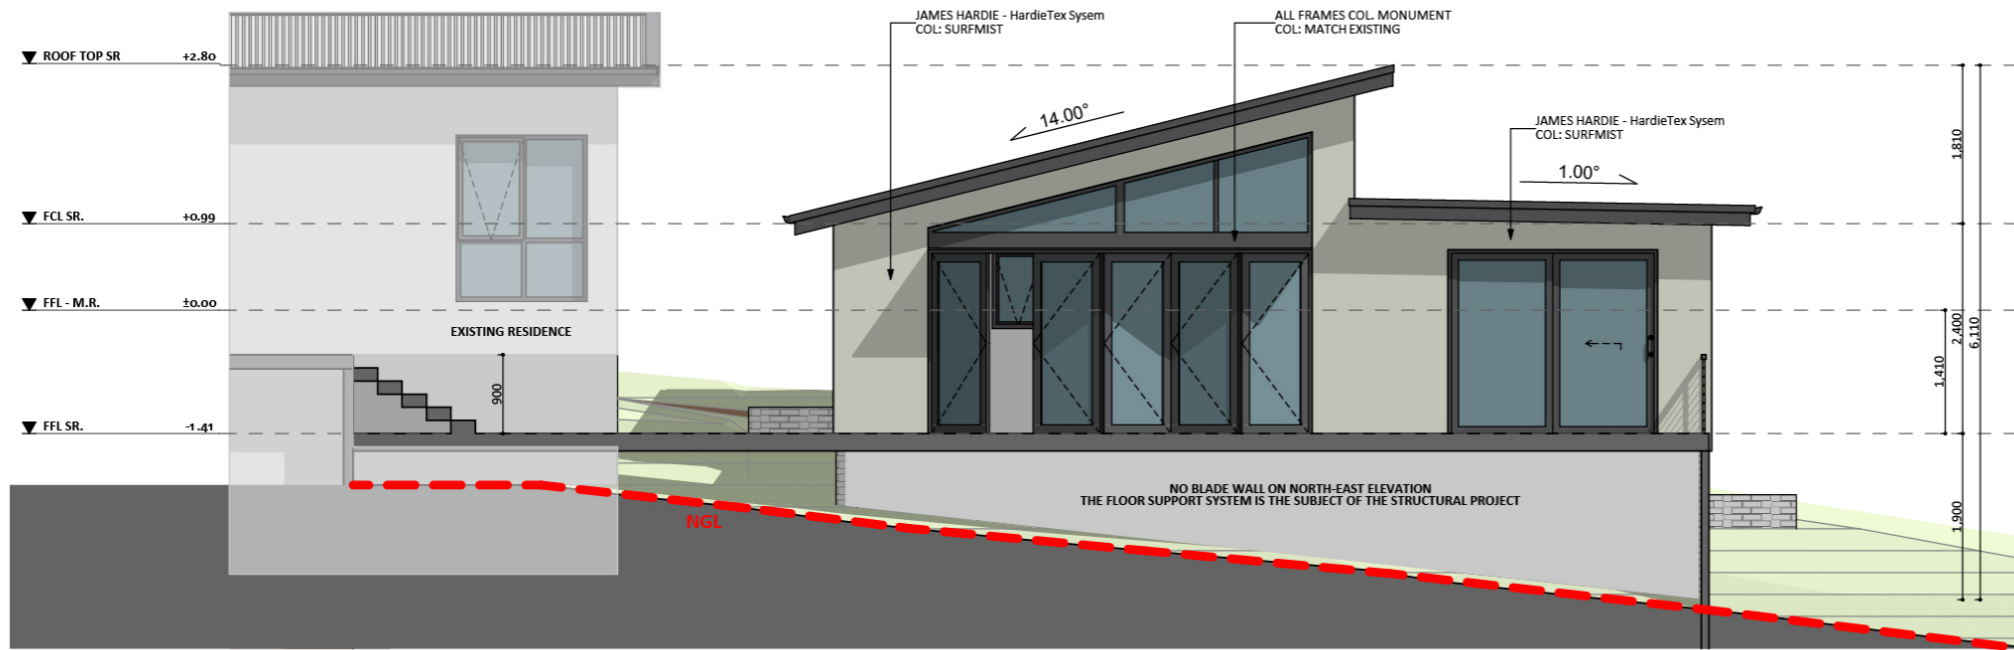

1131

ACT Building Lic: 2012767

FIXED
PRICE
EXTENSIONS

Roof
Colour: Monument

James Hardie Cladding
Colour: Surfmist

Stairs and Deck Wrapping
Colour: Natural Wood

Window and Door Frames
Colour: Match Existing

Blade Wall - Painted Brick
Colour: White

An elevation is the height of the structure from ground level to the height of the roof.

ELEVATION 01

ELEVATION 02

An elevation is the height of the structure from ground level to the height of the roof.