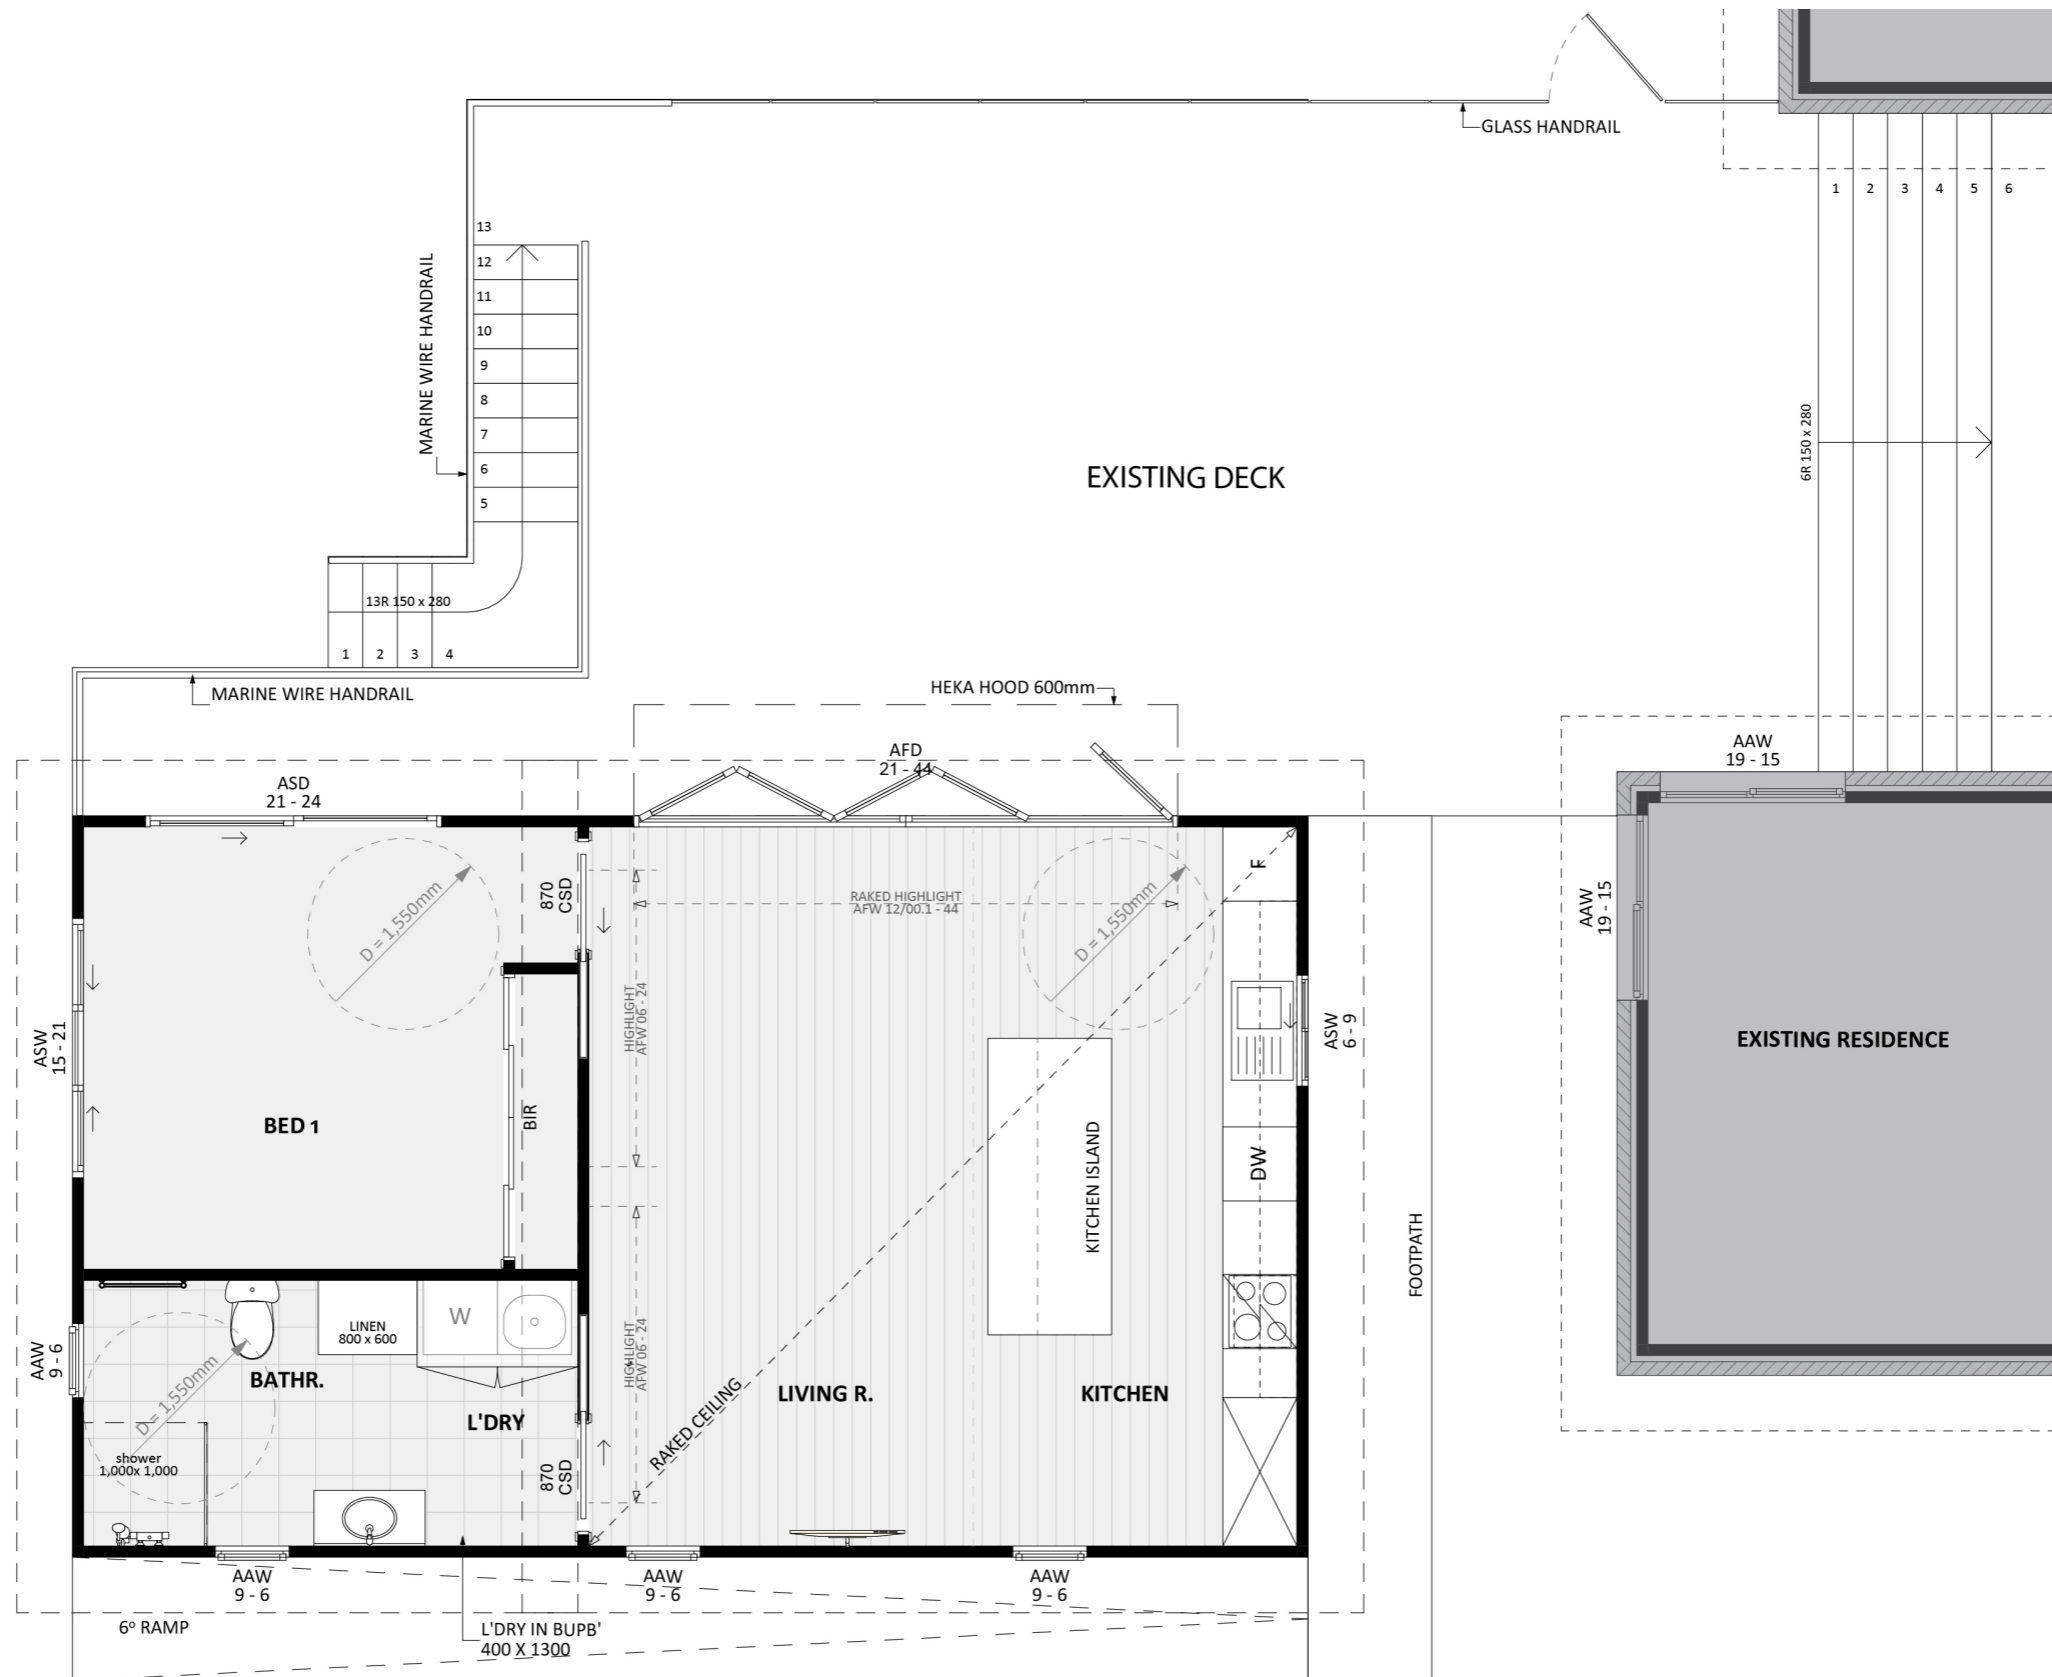

1131

ACT Building Lic: 2012767

FIXED
PRICE
EXTENSIONS

Roof
Colour: Monument

James Hardie Cladding
Colour: Surfmist

Stairs and Deck Wrapping
Colour: Natural Wood

Window and Door Frames
Colour: Match Existing

Blade Wall - Painted Brick
Colour: White

An elevation is the height of the structure from ground level to the height of the roof.

ELEVATION 01

ELEVATION 02

An elevation is the height of the structure from ground level to the height of the roof.