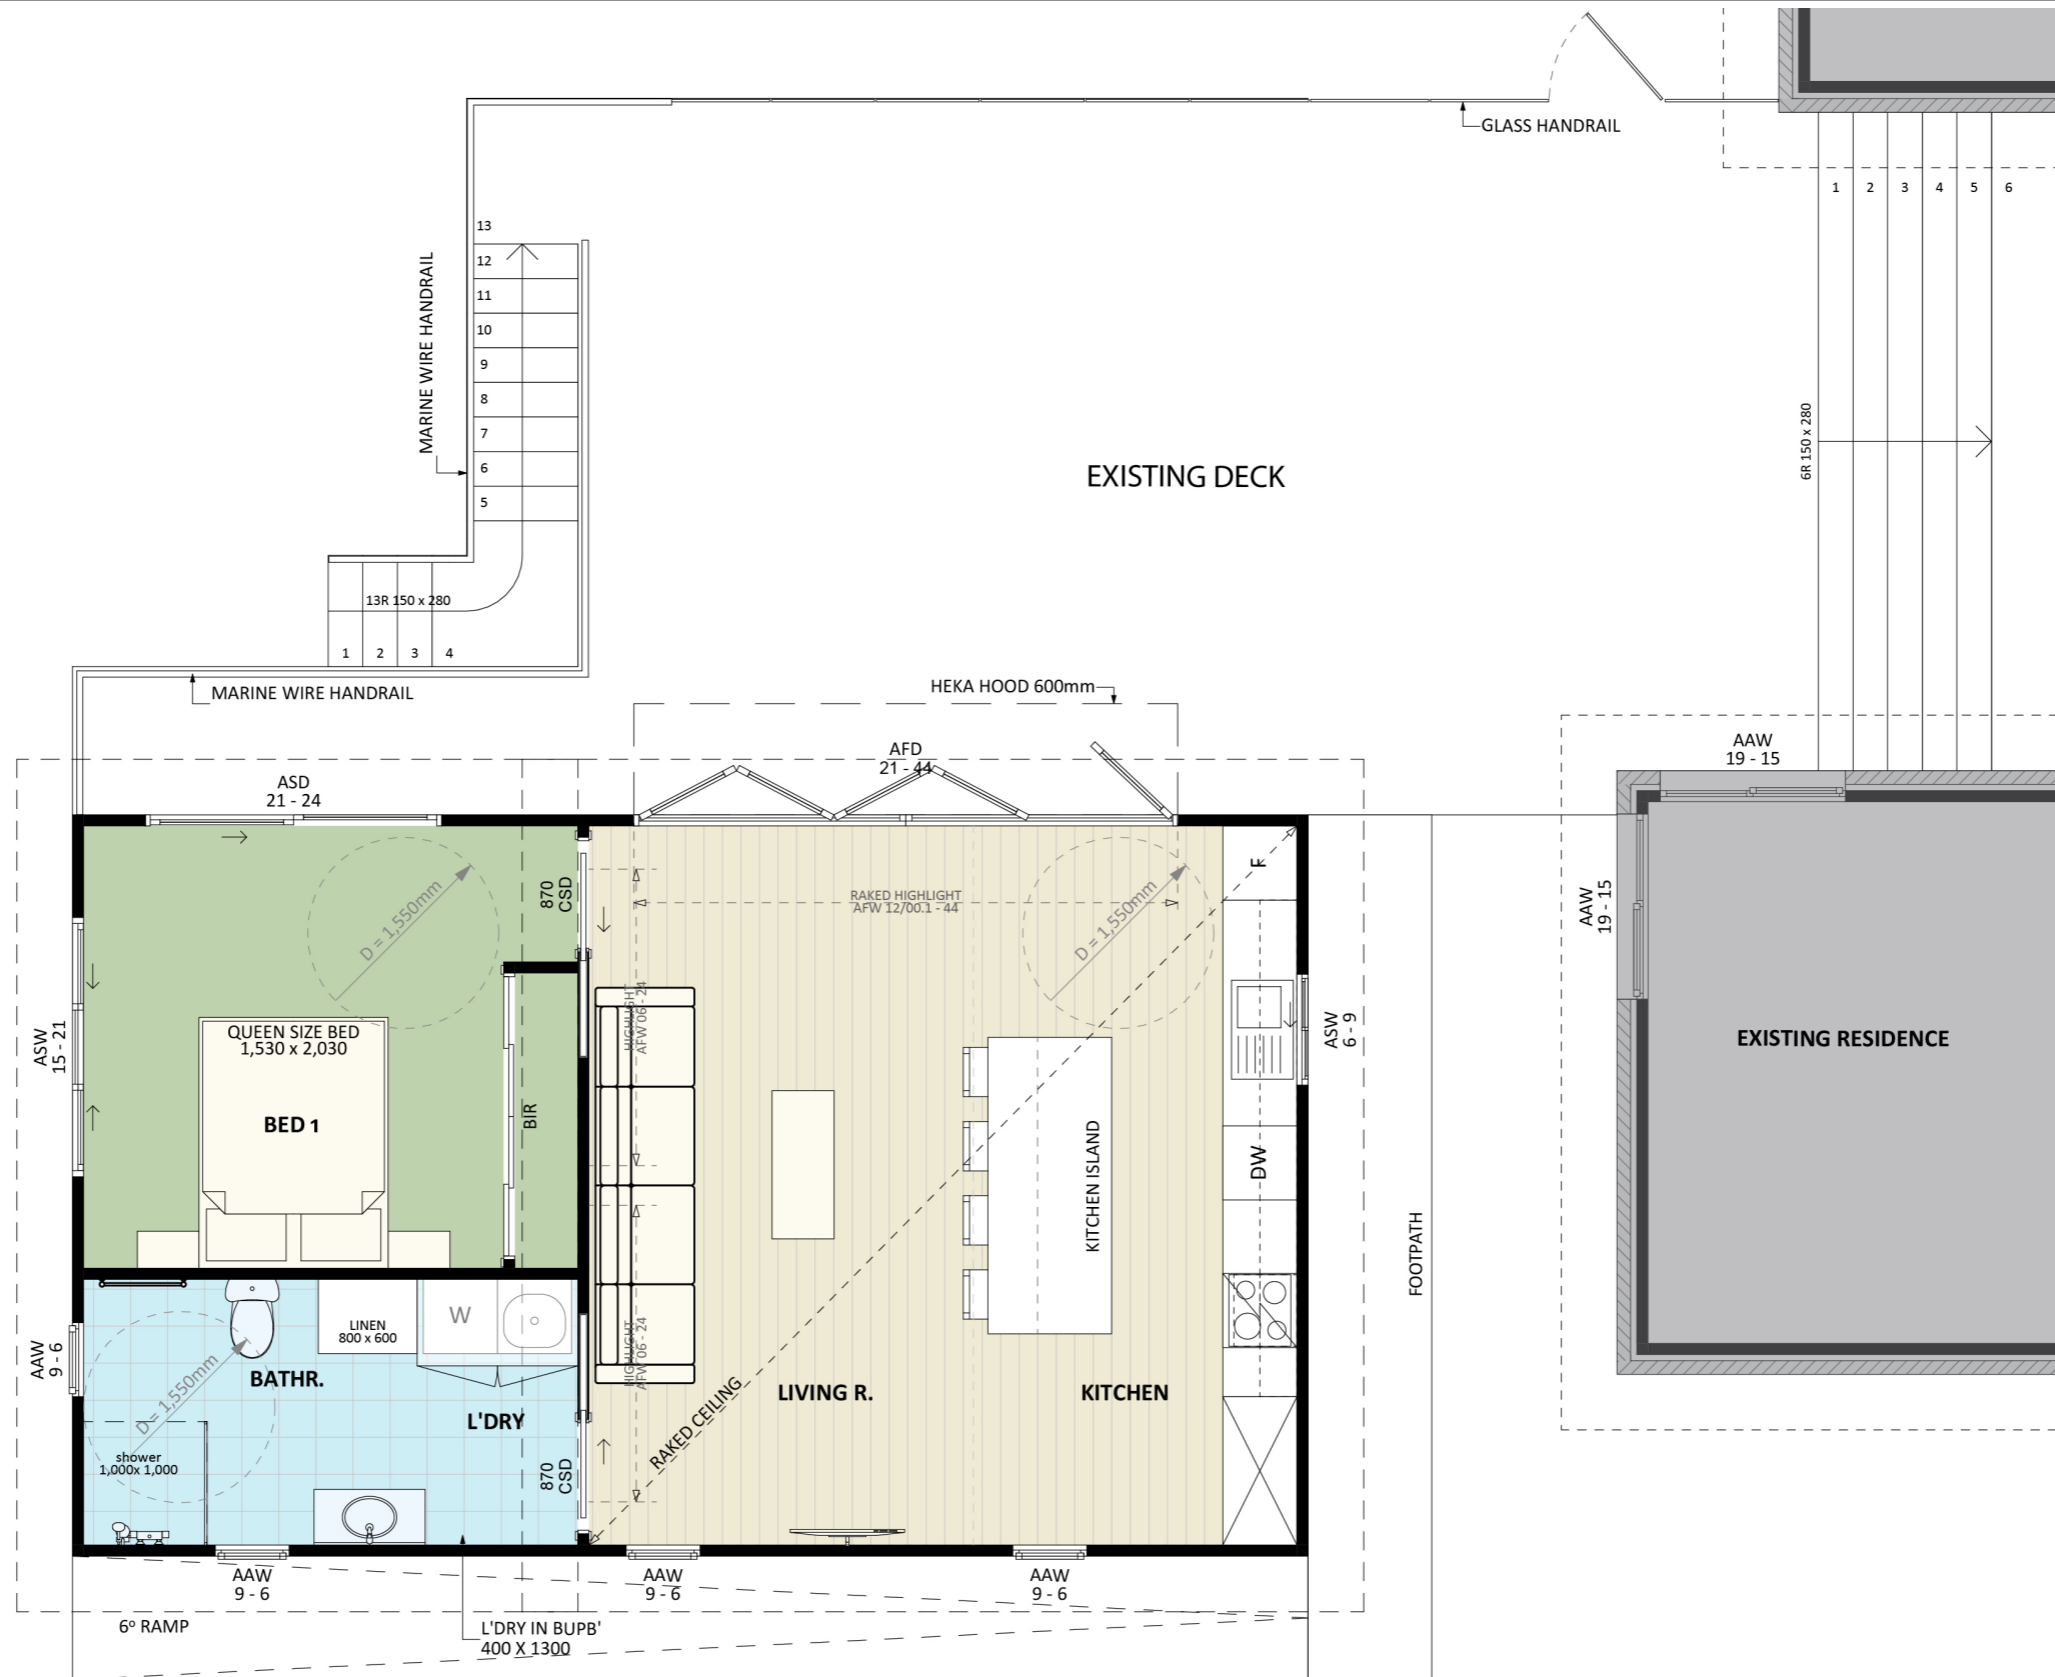

1131

ACT Building Lic: 2012767

FIXED
PRICE
EXTENSIONS

Roof
Colour: Monument

James Hardie Cladding
Colour: Surfmist

Stairs and Deck Wrapping
Colour: Natural Wood

Window and Door Frames
Colour: Match Existing

Blade Wall - Painted Brick
Colour: White

An elevation is the height of the structure from ground level to the height of the roof.

ELEVATION 01

ELEVATION 02

An elevation is the height of the structure from ground level to the height of the roof.