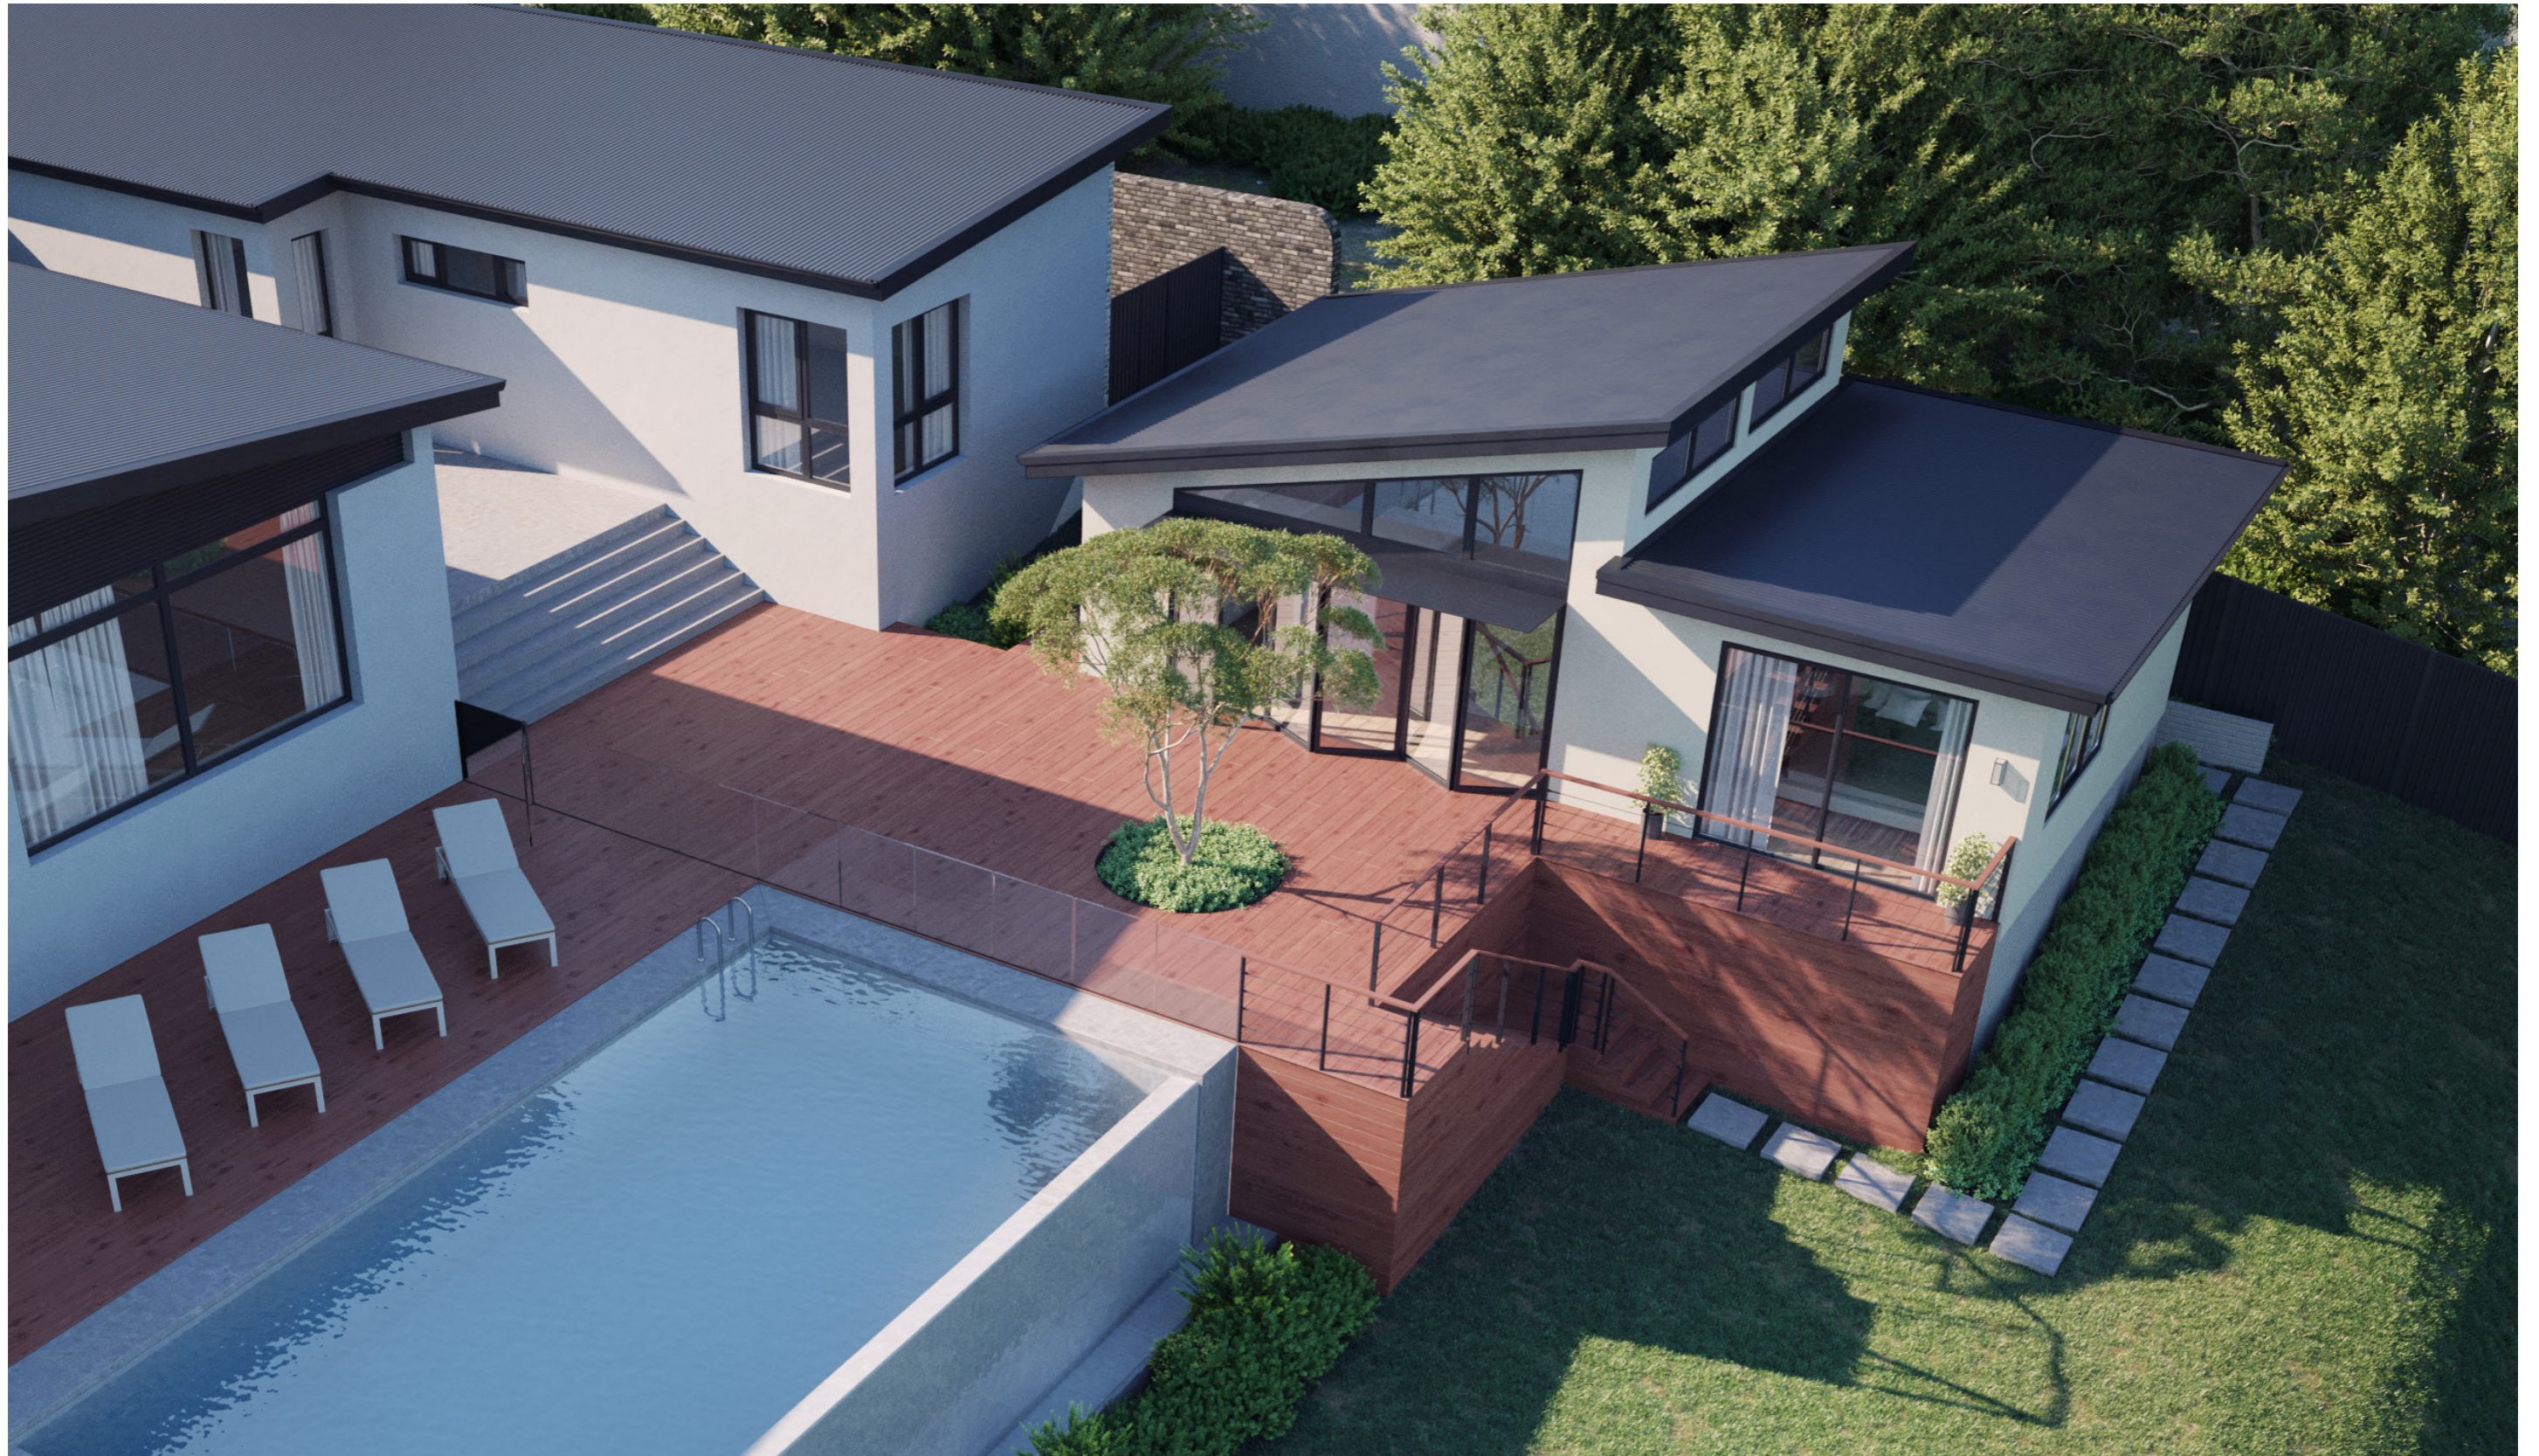

1131

ACT Building Lic: 2012767

FIXED
PRICE
EXTENSIONS

Roof
Colour: Monument

James Hardie Cladding
Colour: Surfmist

Stairs and Deck Wrapping
Colour: Natural Wood

Window and Door Frames
Colour: Match Existing

Blade Wall - Painted Brick
Colour: White

An elevation is the height of the structure from ground level to the height of the roof.

ELEVATION 01

ELEVATION 02

An elevation is the height of the structure from ground level to the height of the roof.