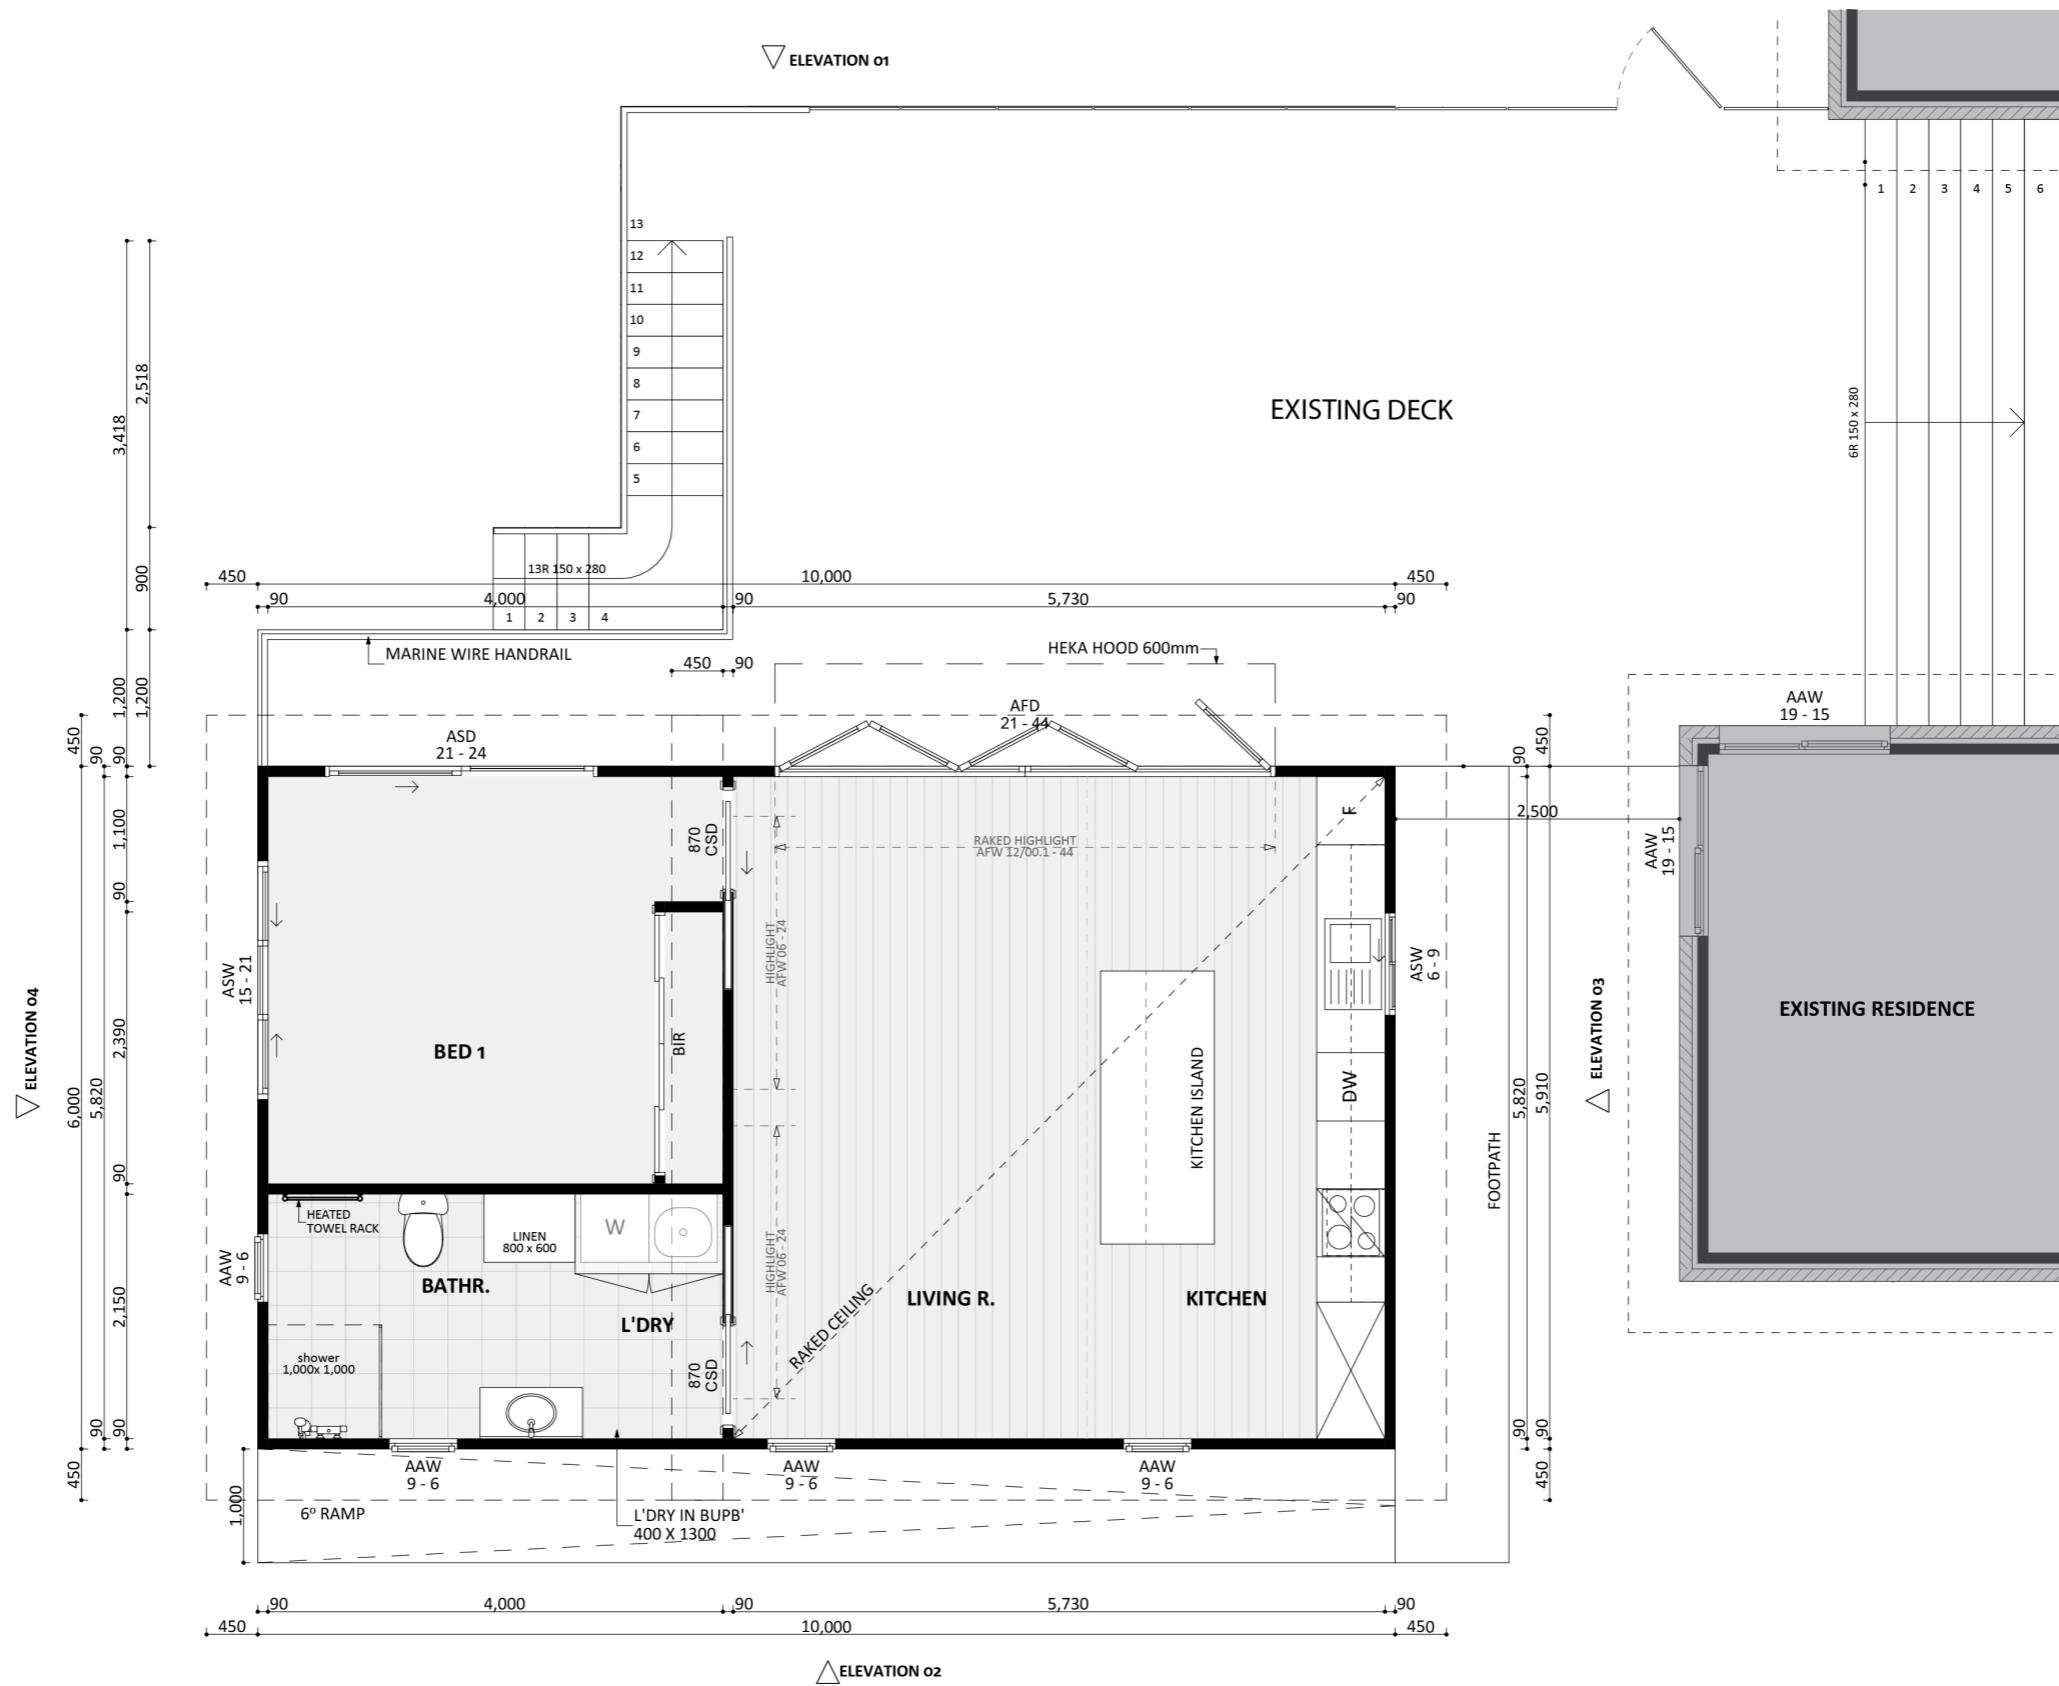

1131

ACT Building Lic: 2012767

FIXED
PRICE
EXTENSIONS

Roof
Colour: Monument

James Hardie Cladding
Colour: Surfmist

Stairs and Deck Wrapping
Colour: Natural Wood

Window and Door Frames
Colour: Match Existing

Blade Wall - Painted Brick
Colour: White

An elevation is the height of the structure from ground level to the height of the roof.

ELEVATION 01

ELEVATION 02

An elevation is the height of the structure from ground level to the height of the roof.