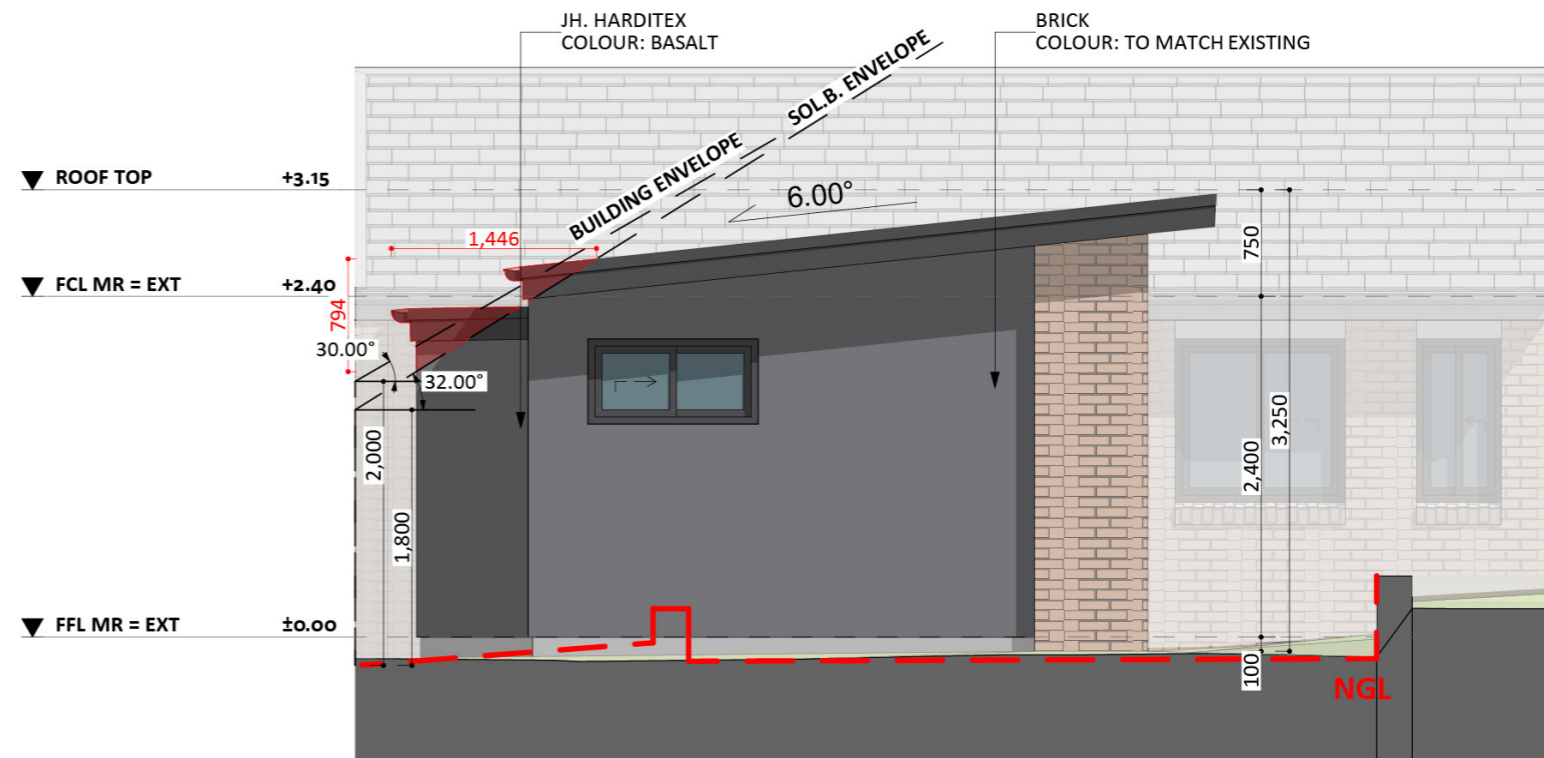

1127

ACT Building Lic: 2012767

FIXED
PRICE
EXTENSIONS

Gutters and Fascia
Colour: Monument

Aluminium Roofing
Colour: Monument

James Hardie HardieTex
Colour: Basalt

Brick
Colour: Match Existing

An elevation is the height of the structure from ground level to the height of the roof.

ELEVATION 01

ELEVATION 02

An elevation is the height of the structure from ground level to the height of the roof.

ELEVATION 03

ELEVATION 04

 **FIXED
PRICE
EXTENSIONS**

fixedpriceextensions.com.au
canberragrannyflatbuilders.com.au