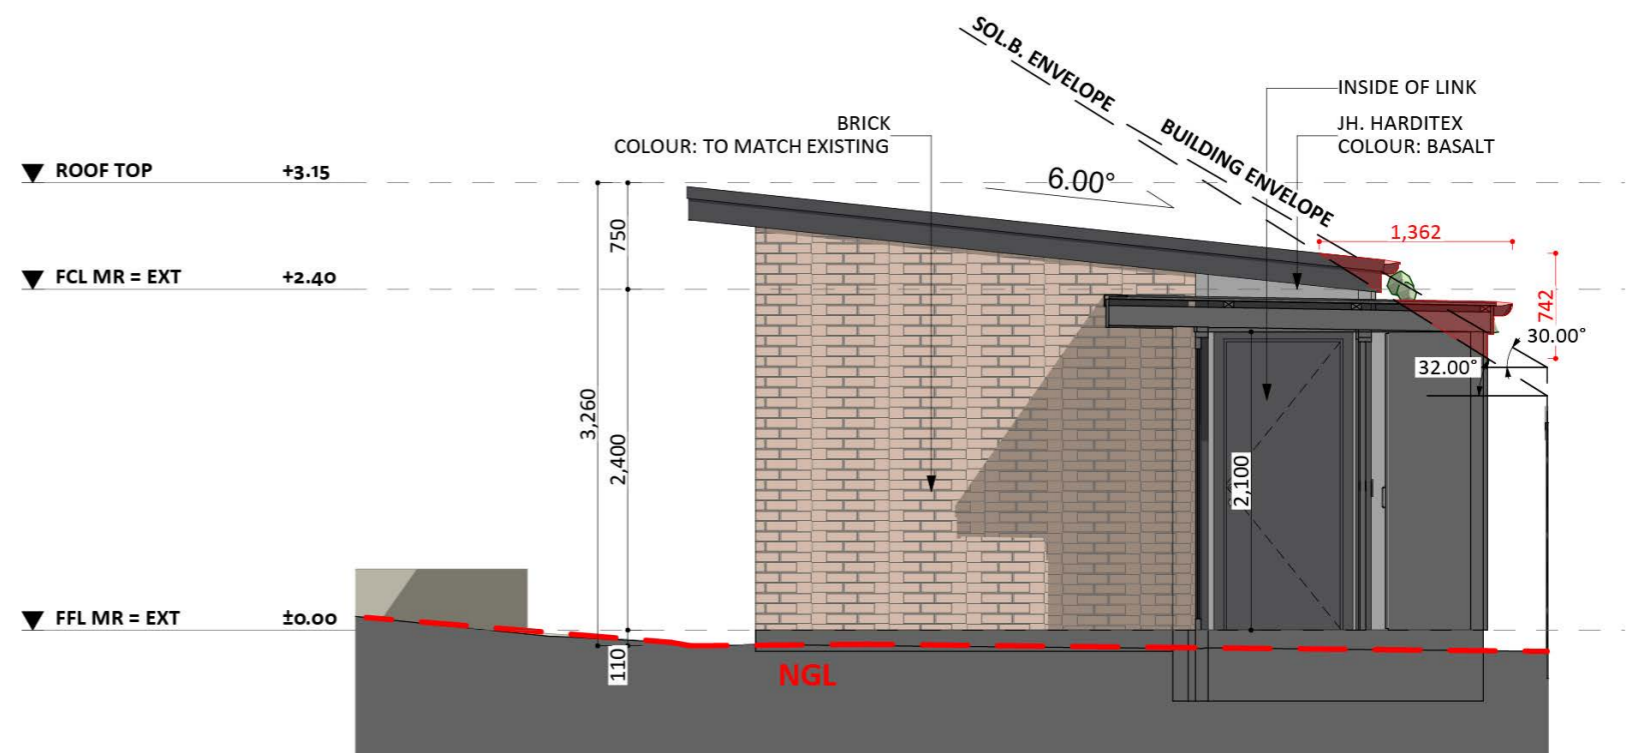

1127

ACT Building Lic: 2012767

FIXED
PRICE
EXTENSIONS

Gutters and Fascia
Colour: Monument

Aluminium Roofing
Colour: Monument

James Hardie HardieTex
Colour: Basalt

Brick
Colour: Match Existing

An elevation is the height of the structure from ground level to the height of the roof.

ELEVATION 01

ELEVATION 02

An elevation is the height of the structure from ground level to the height of the roof.

ELEVATION 03

ELEVATION 04

 **FIXED
PRICE
EXTENSIONS**

fixedpriceextensions.com.au
canberragrannyflatbuilders.com.au