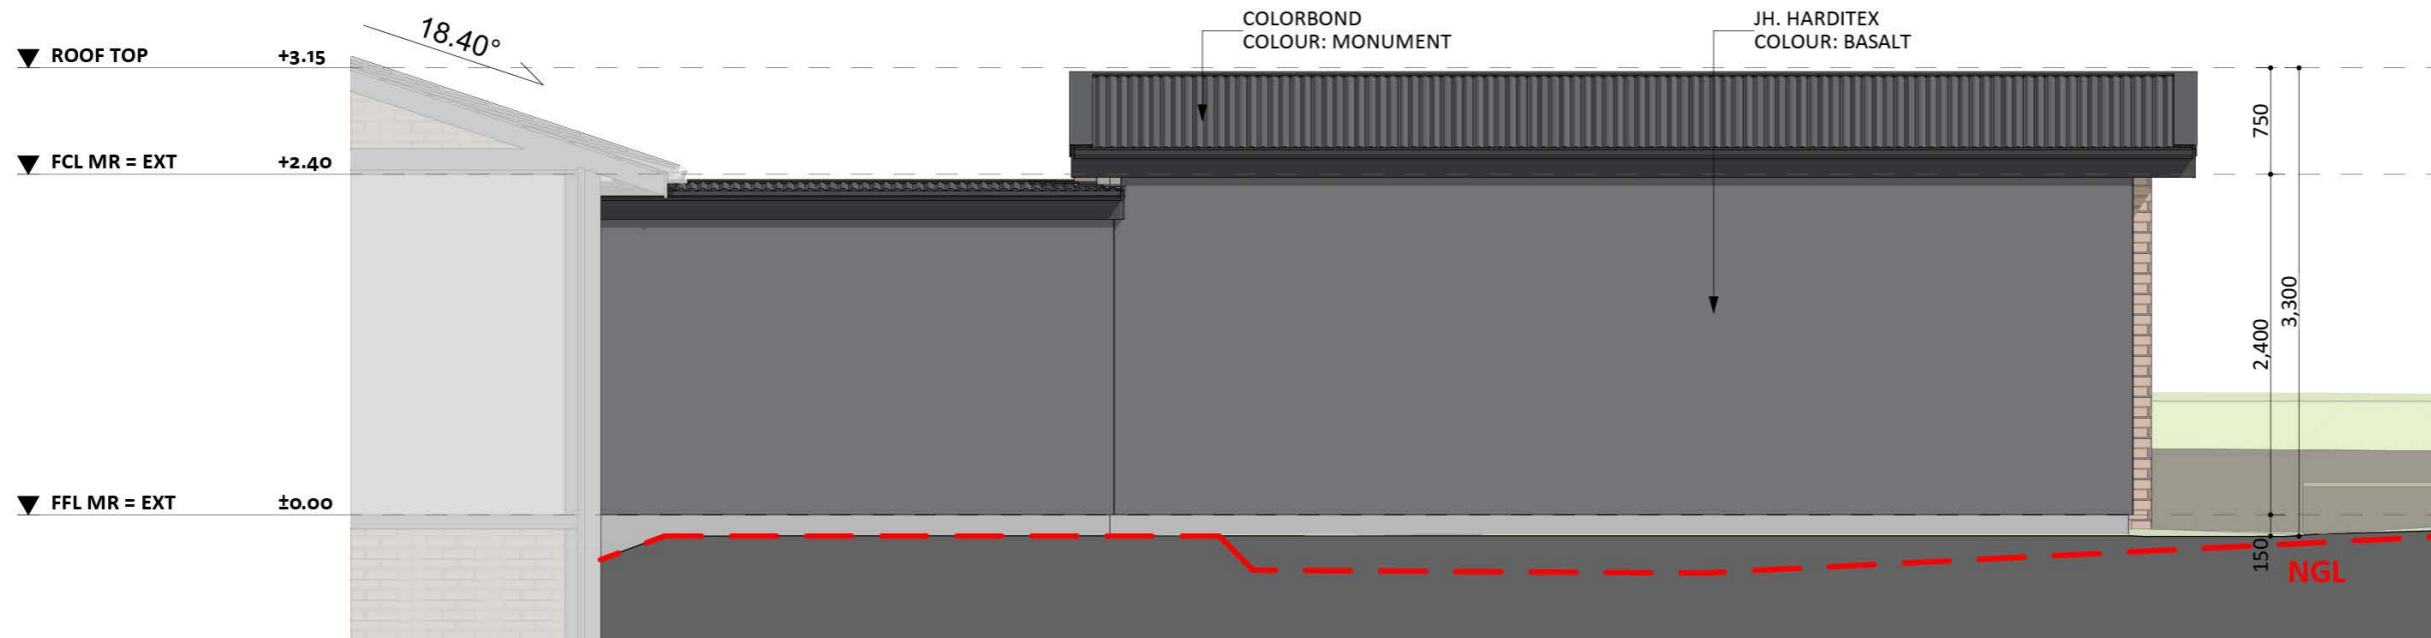

1127

ACT Building Lic: 2012767

FIXED
PRICE
EXTENSIONS

Gutters and Fascia
Colour: Monument

Aluminium Roofing
Colour: Monument

James Hardie HardieTex
Colour: Basalt

Brick
Colour: Match Existing

An elevation is the height of the structure from ground level to the height of the roof.

ELEVATION 01

ELEVATION 02

An elevation is the height of the structure from ground level to the height of the roof.

ELEVATION 03

ELEVATION 04

 **FIXED
PRICE
EXTENSIONS**

fixedpriceextensions.com.au
canberragrannyflatbuilders.com.au