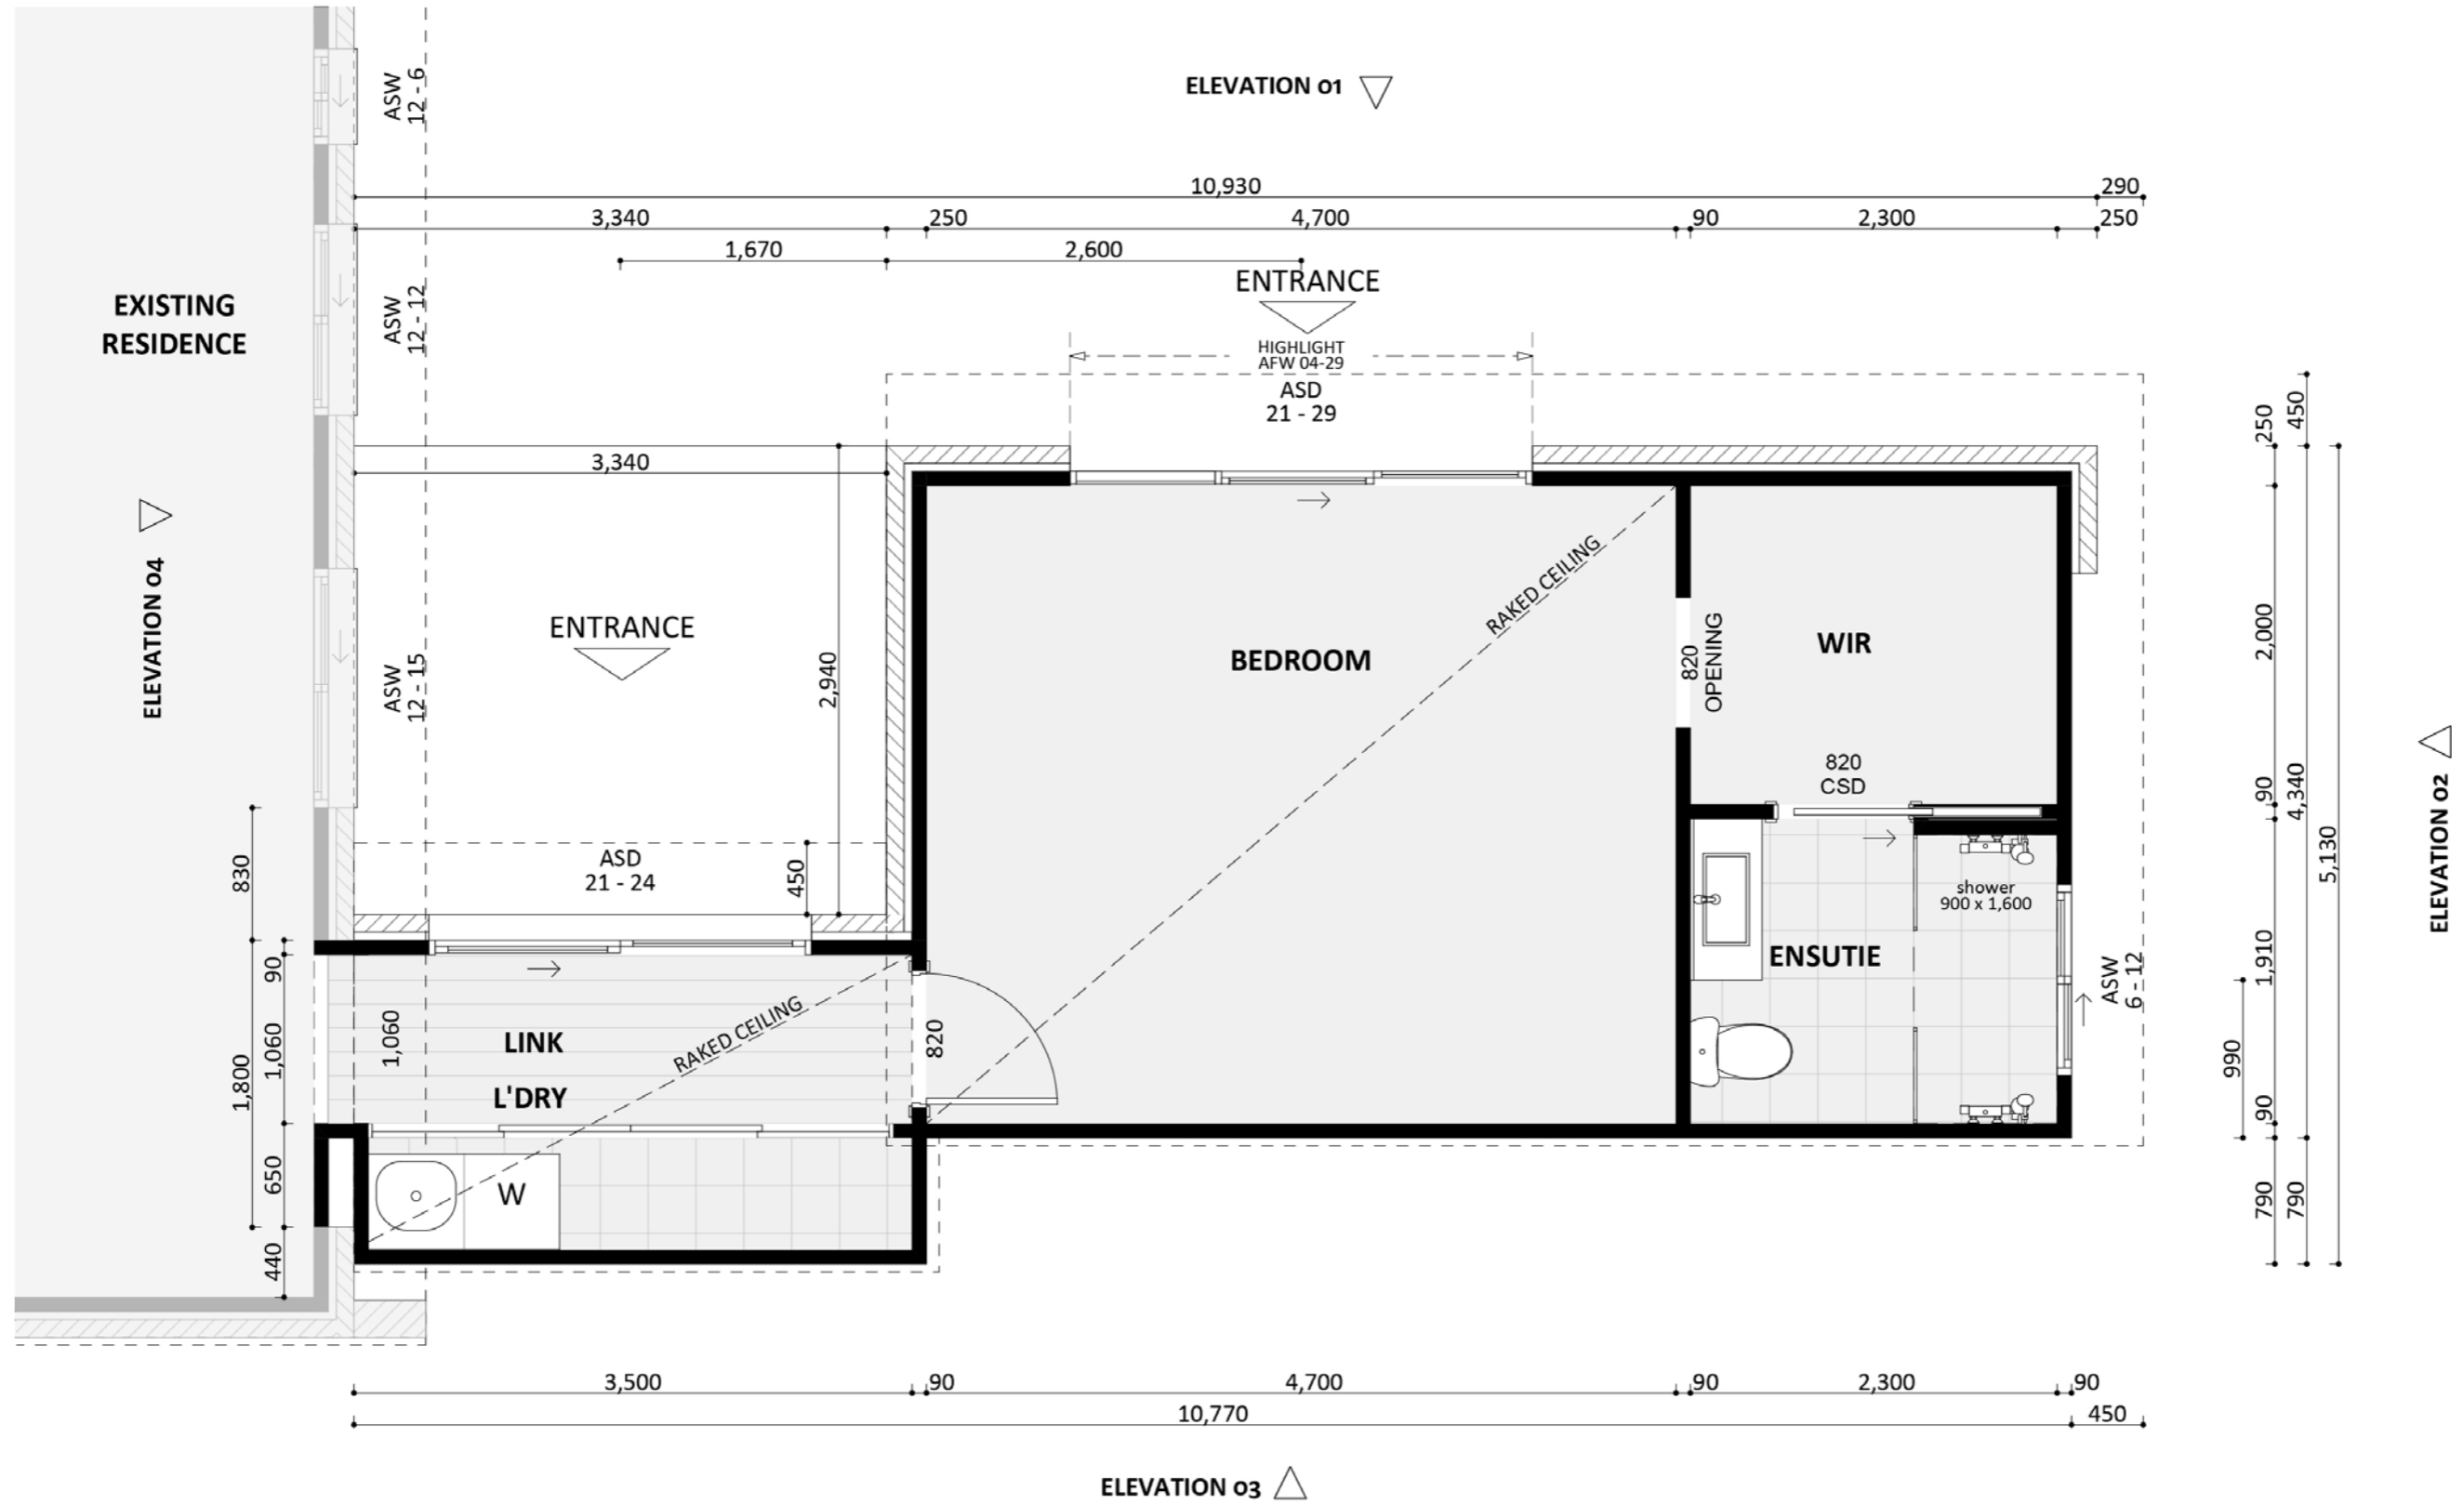

1127

ACT Building Lic: 2012767

FIXED
PRICE
EXTENSIONS

Gutters and Fascia
Colour: Monument

Aluminium Roofing
Colour: Monument

James Hardie HardieTex
Colour: Basalt

Brick
Colour: Match Existing

An elevation is the height of the structure from ground level to the height of the roof.

ELEVATION 01

ELEVATION 02

An elevation is the height of the structure from ground level to the height of the roof.

ELEVATION 03

ELEVATION 04

 **FIXED
PRICE
EXTENSIONS**

fixedpriceextensions.com.au
canberragrannyflatbuilders.com.au