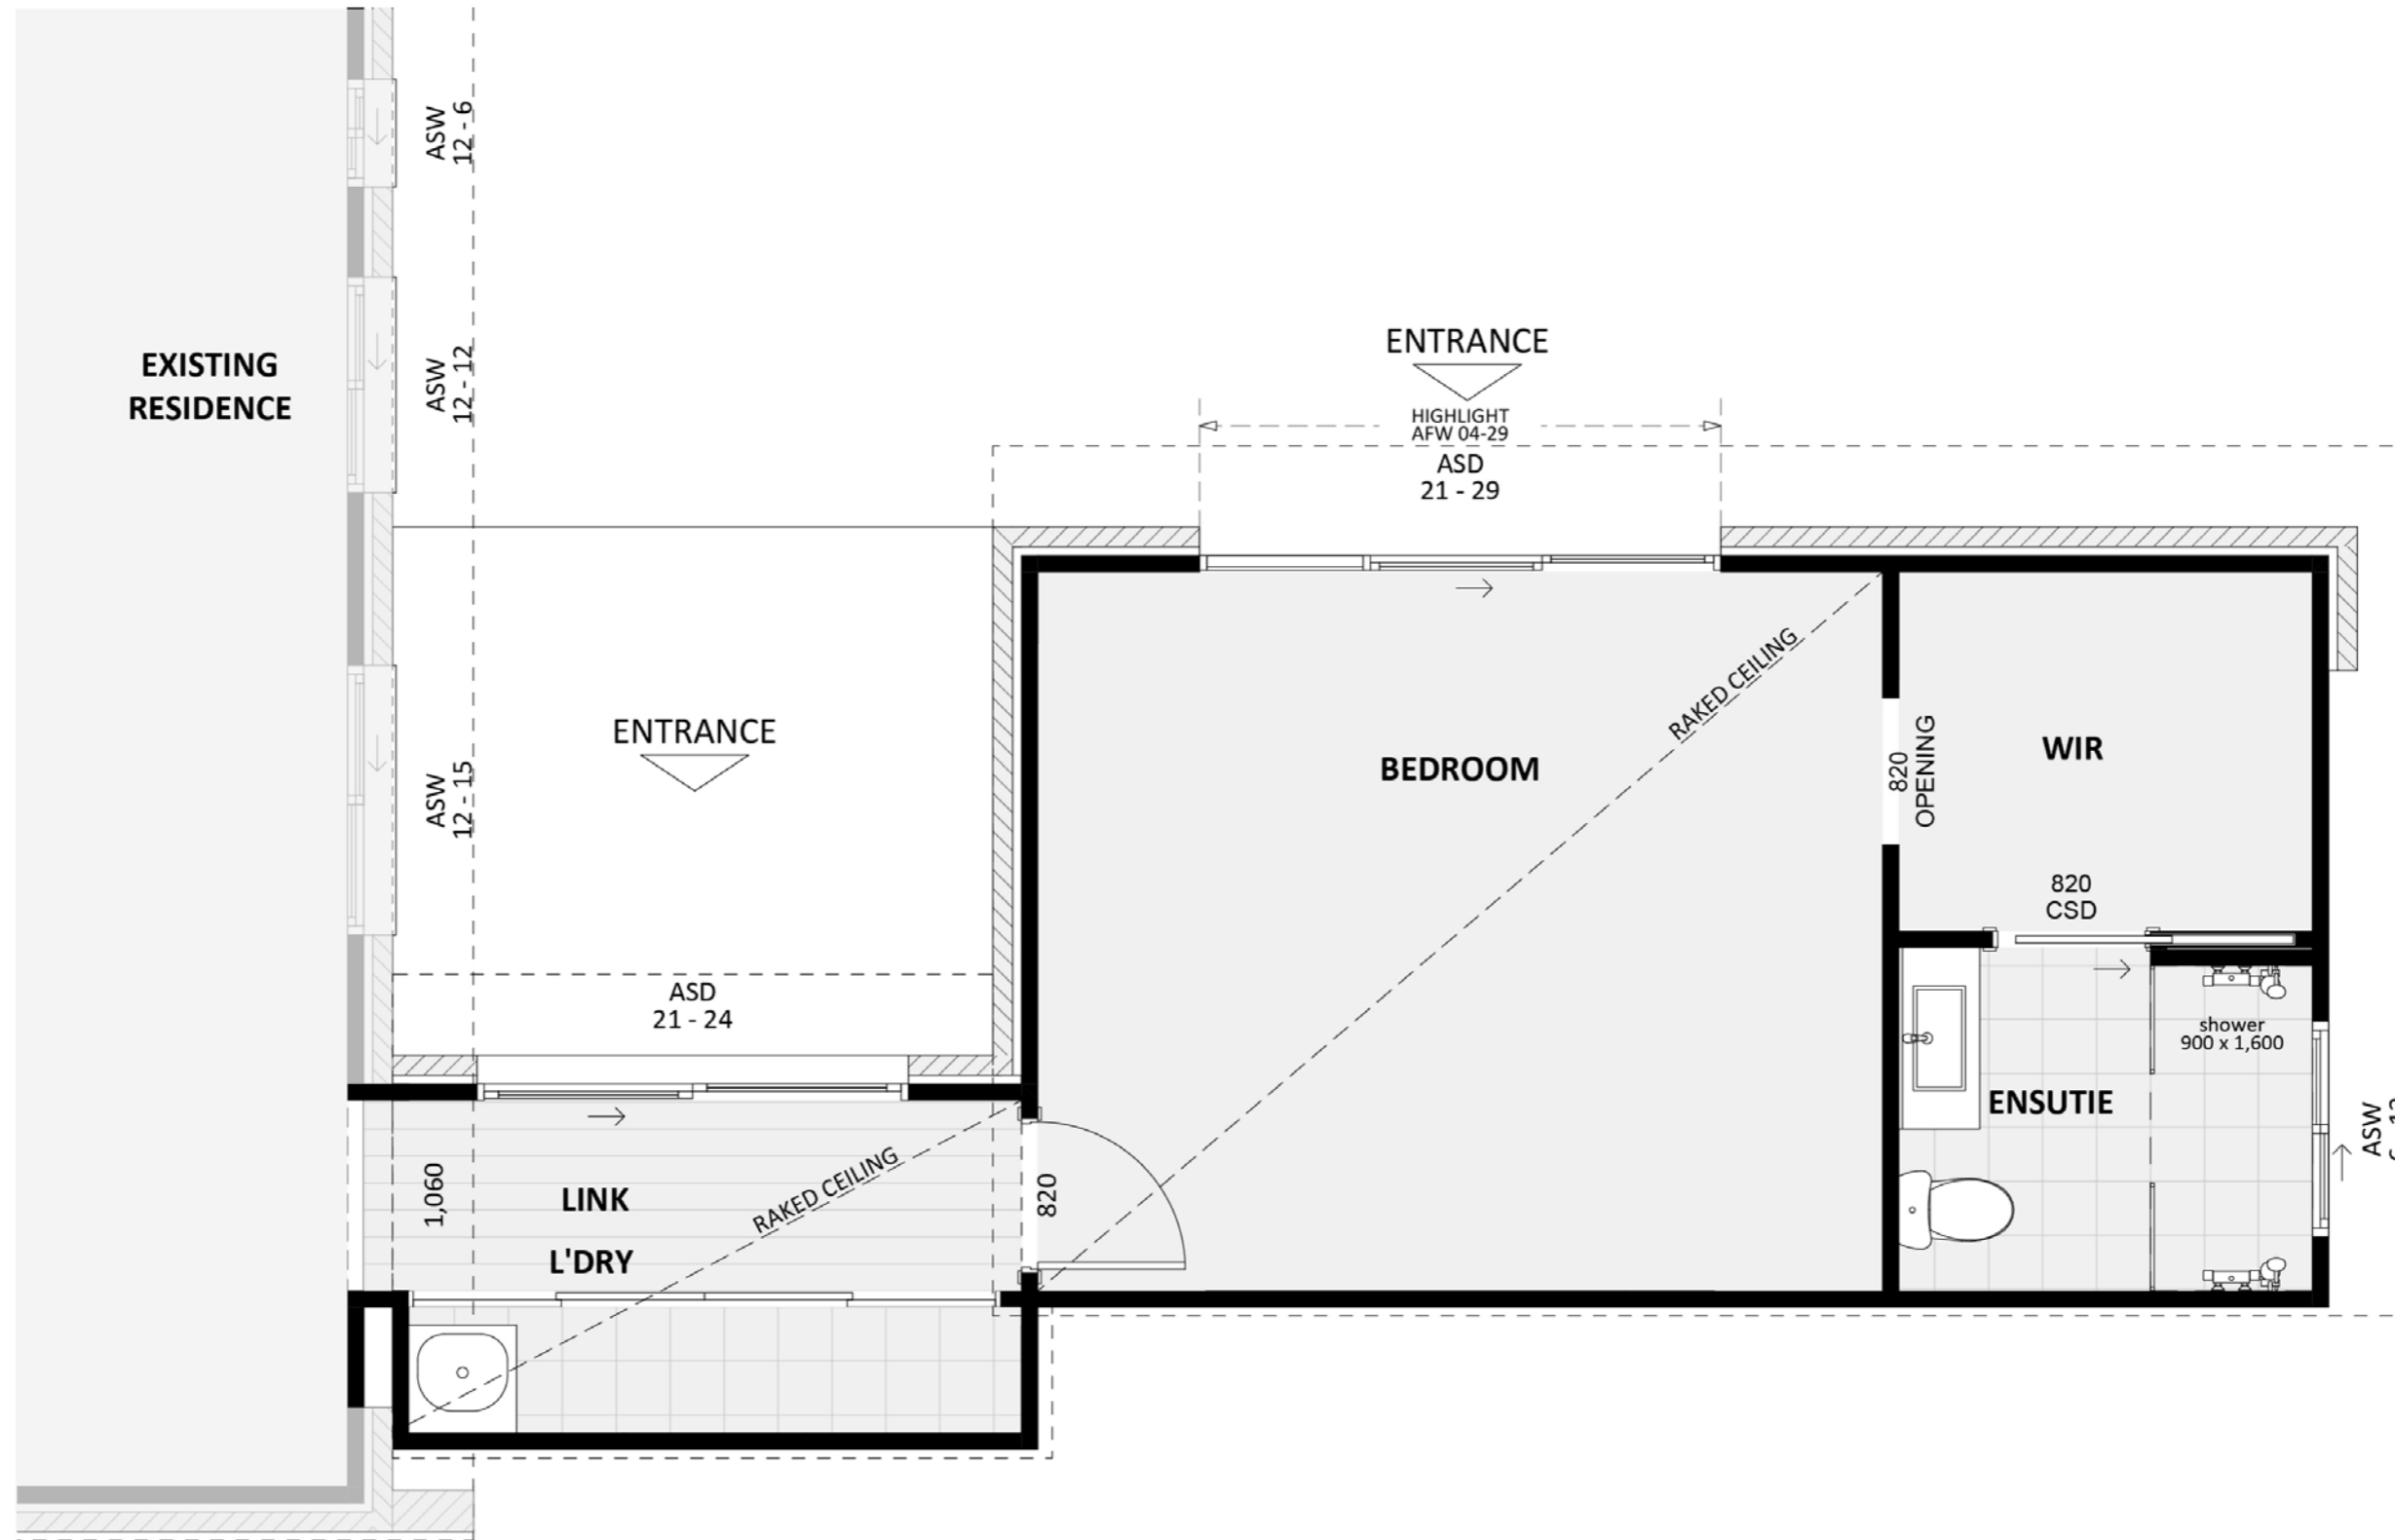

1127

ACT Building Lic: 2012767

FIXED
PRICE
EXTENSIONS

Gutters and Fascia
Colour: Monument

Aluminium Roofing
Colour: Monument

James Hardie HardieTex
Colour: Basalt

Brick
Colour: Match Existing

An elevation is the height of the structure from ground level to the height of the roof.

ELEVATION 01

ELEVATION 02

An elevation is the height of the structure from ground level to the height of the roof.

ELEVATION 03

ELEVATION 04

 **FIXED
PRICE
EXTENSIONS**

fixedpriceextensions.com.au
canberragrannyflatbuilders.com.au