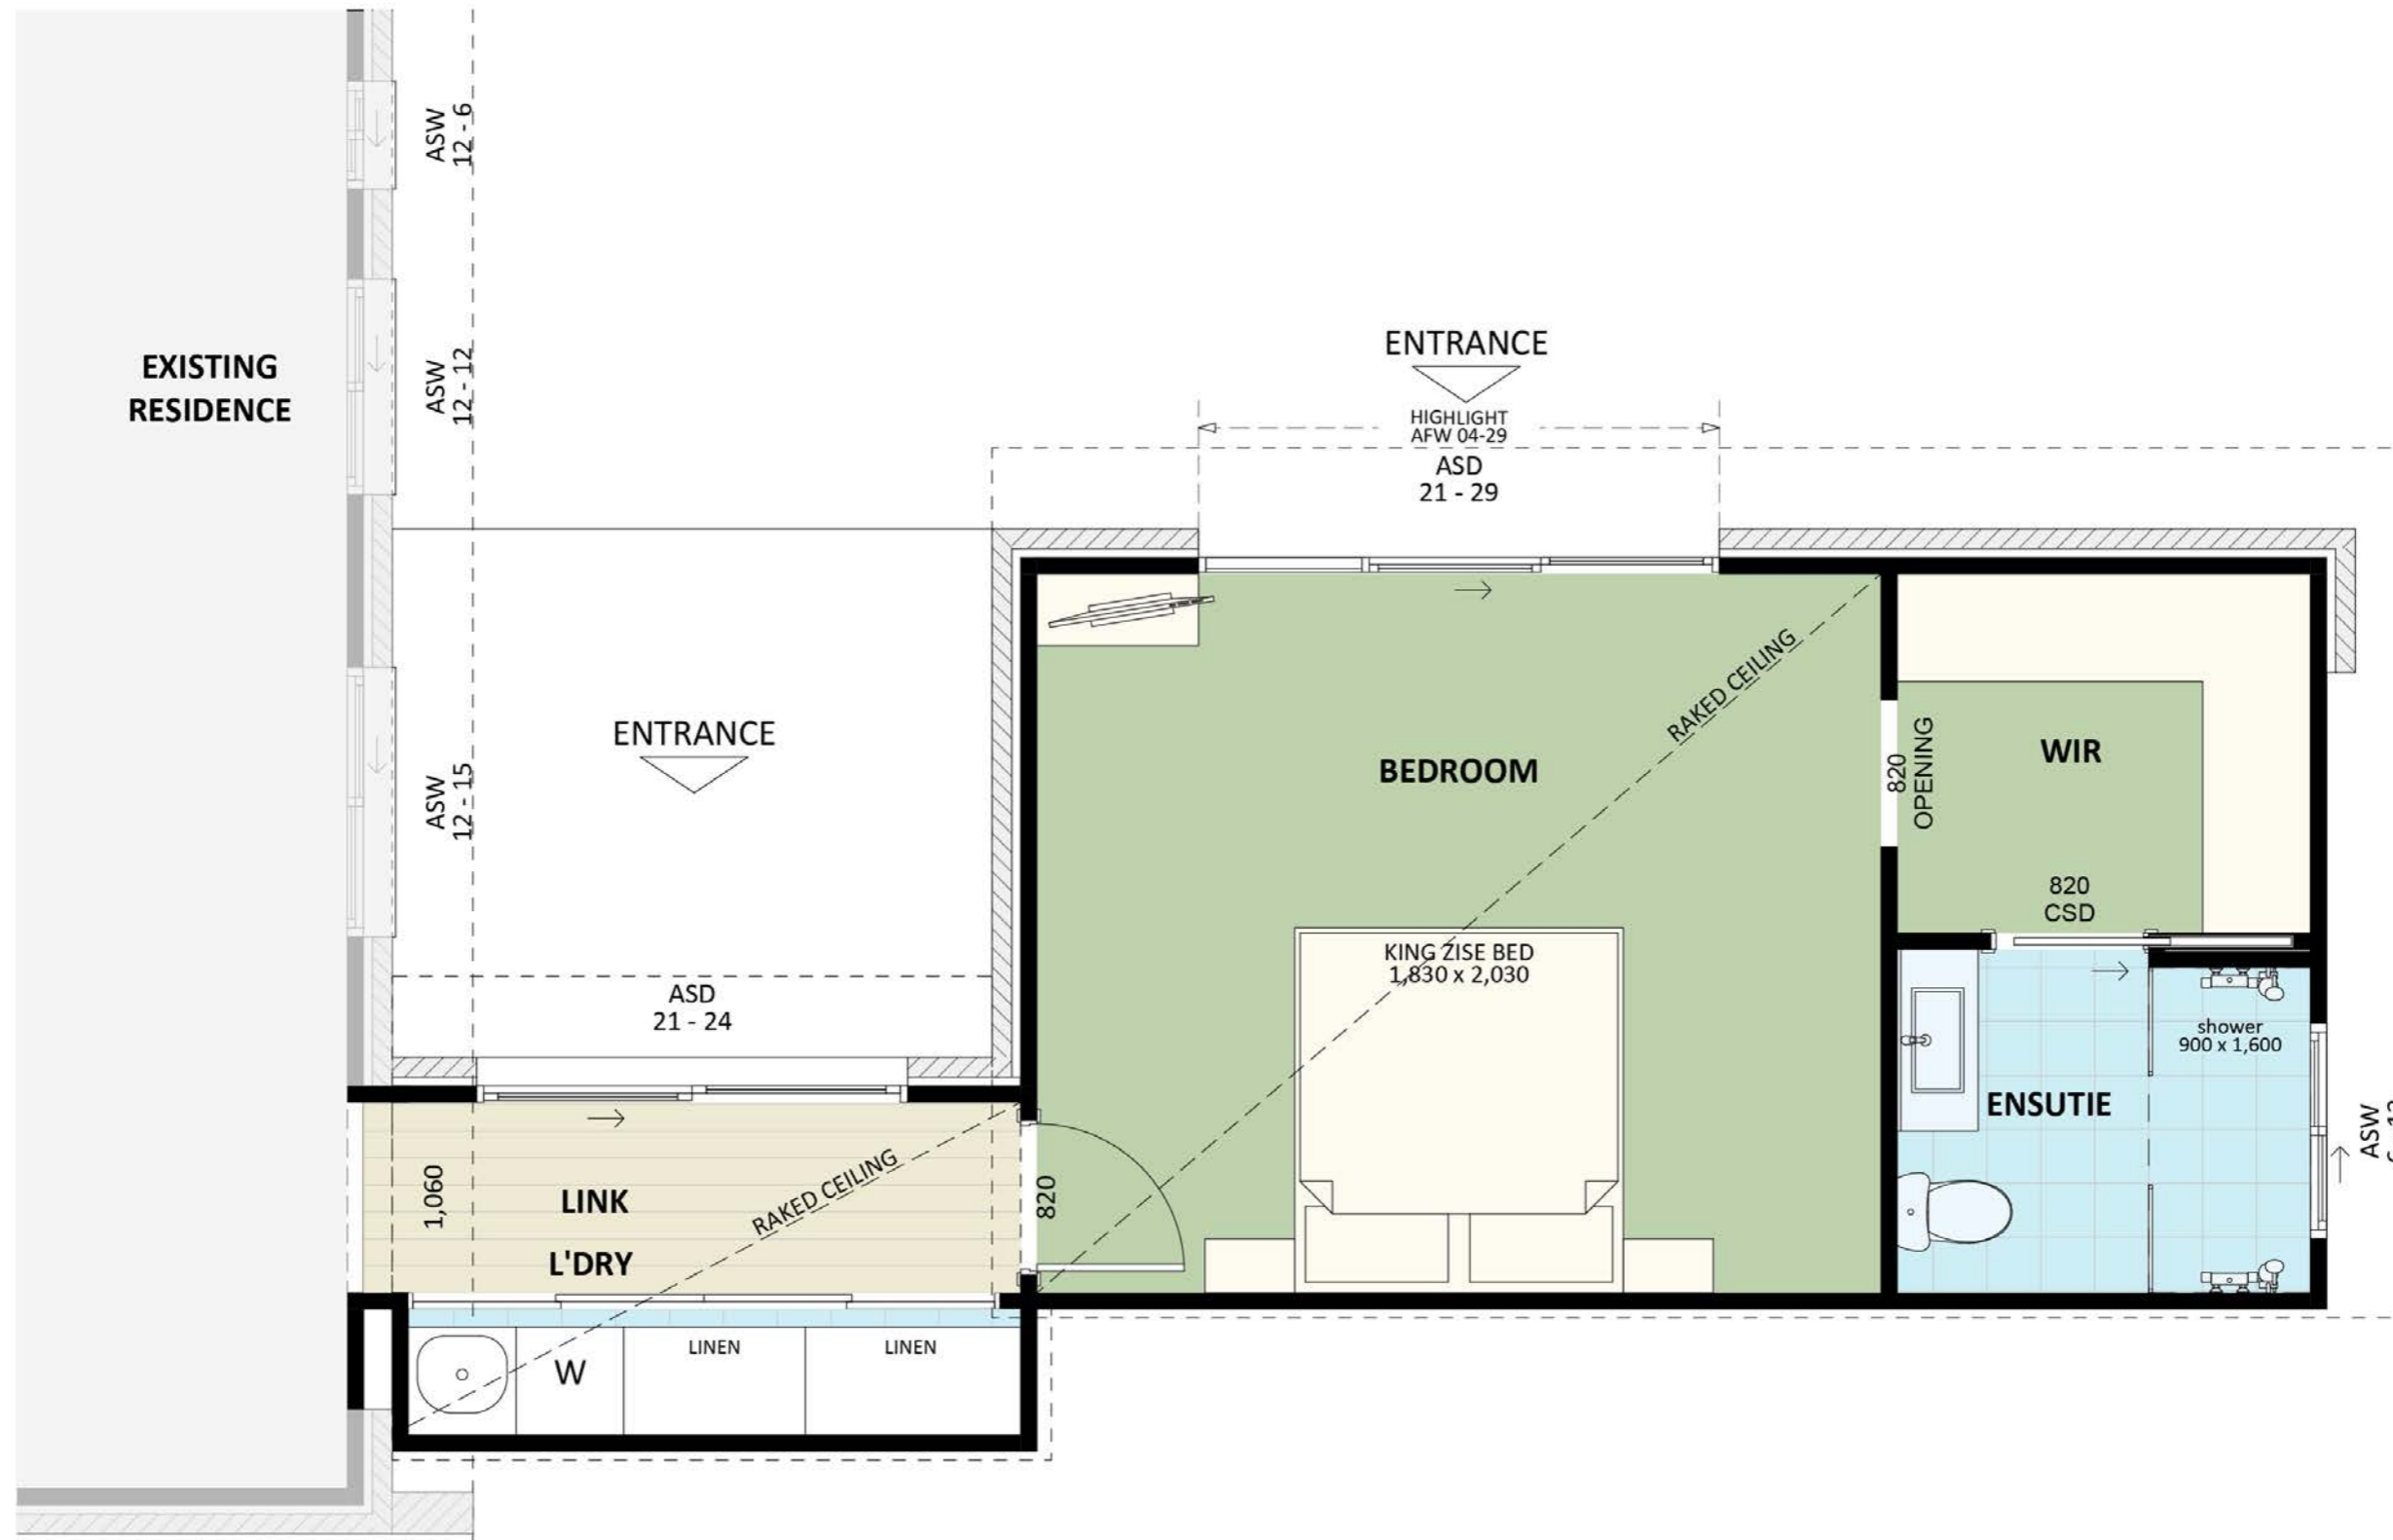

1127

ACT Building Lic: 2012767

FIXED
PRICE
EXTENSIONS

Gutters and Fascia
Colour: Monument

Aluminium Roofing
Colour: Monument

James Hardie HardieTex
Colour: Basalt

Brick
Colour: Match Existing

An elevation is the height of the structure from ground level to the height of the roof.

ELEVATION 01

ELEVATION 02

An elevation is the height of the structure from ground level to the height of the roof.

ELEVATION 03

ELEVATION 04

 **FIXED
PRICE
EXTENSIONS**

fixedpriceextensions.com.au
canberragrannyflatbuilders.com.au