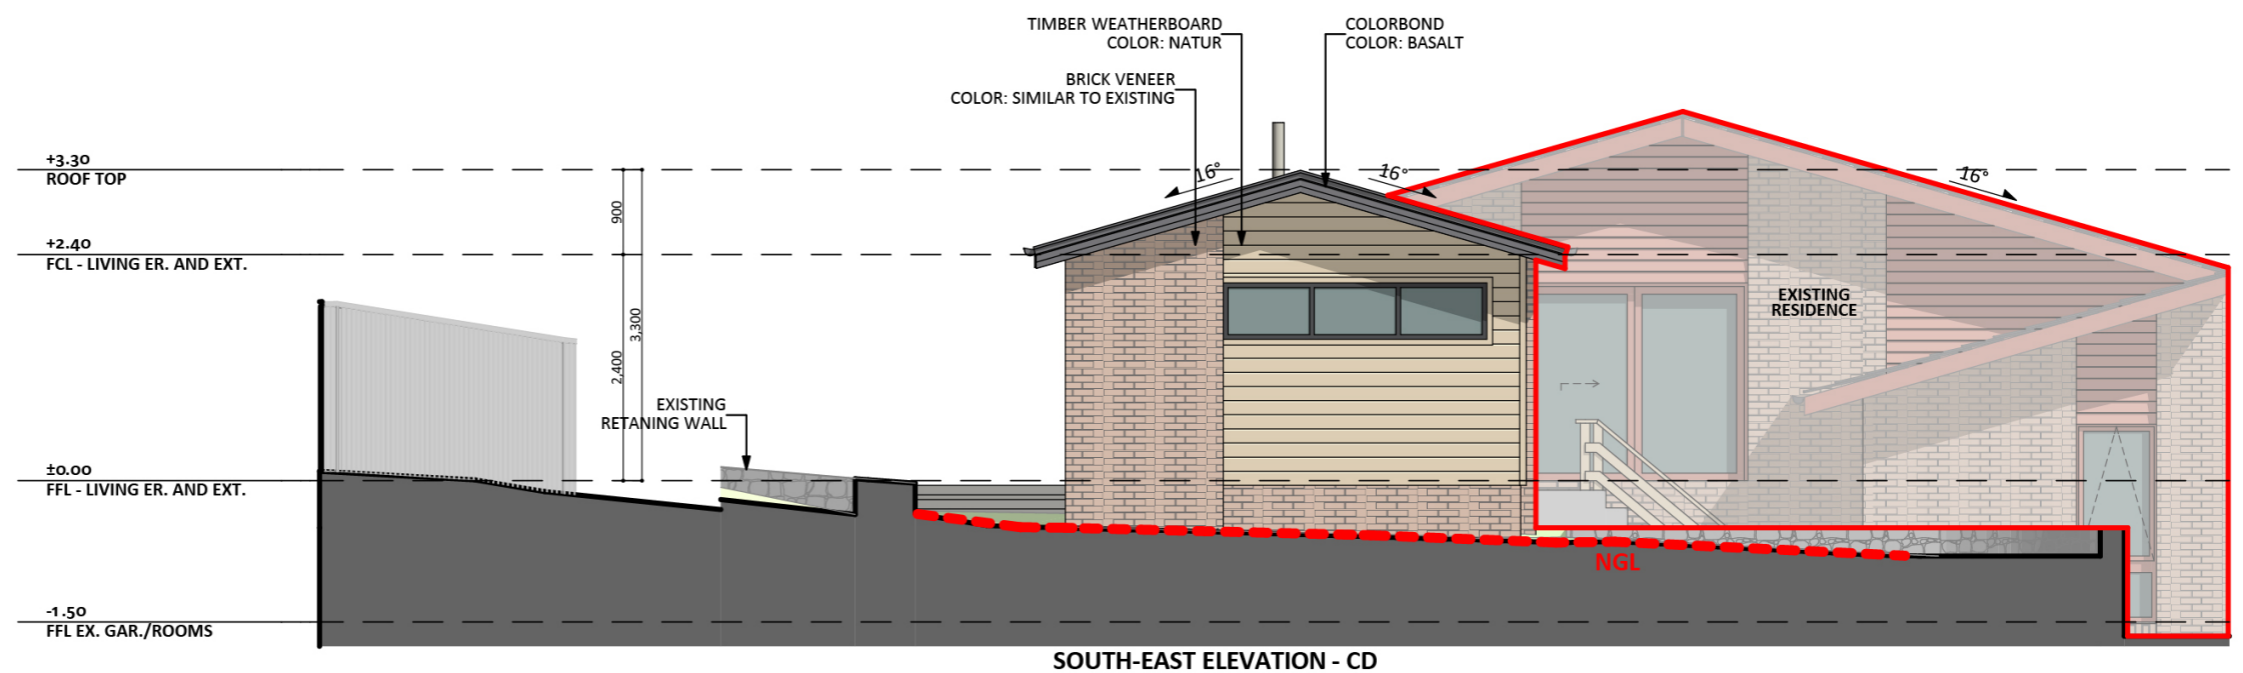

1125

ACT Building Lic: 2012767

FIXED
PRICE
EXTENSIONS

Brick Veneer
Colour: Similar to Existing

Aluminium Roof
Colour: Basalt

Timber Weatherboard
Colour: Natural

Brick Footing
Colour: Similar to Existing

An elevation is the height of the structure from ground level to the height of the roof.

An elevation is the height of the structure from ground level to the height of the roof.

 **FIXED
PRICE
EXTENSIONS**

fixedpriceextensions.com.au
canberragrannyflatbuilders.com.au

 info@cgfb.com.au

 1300 979 658