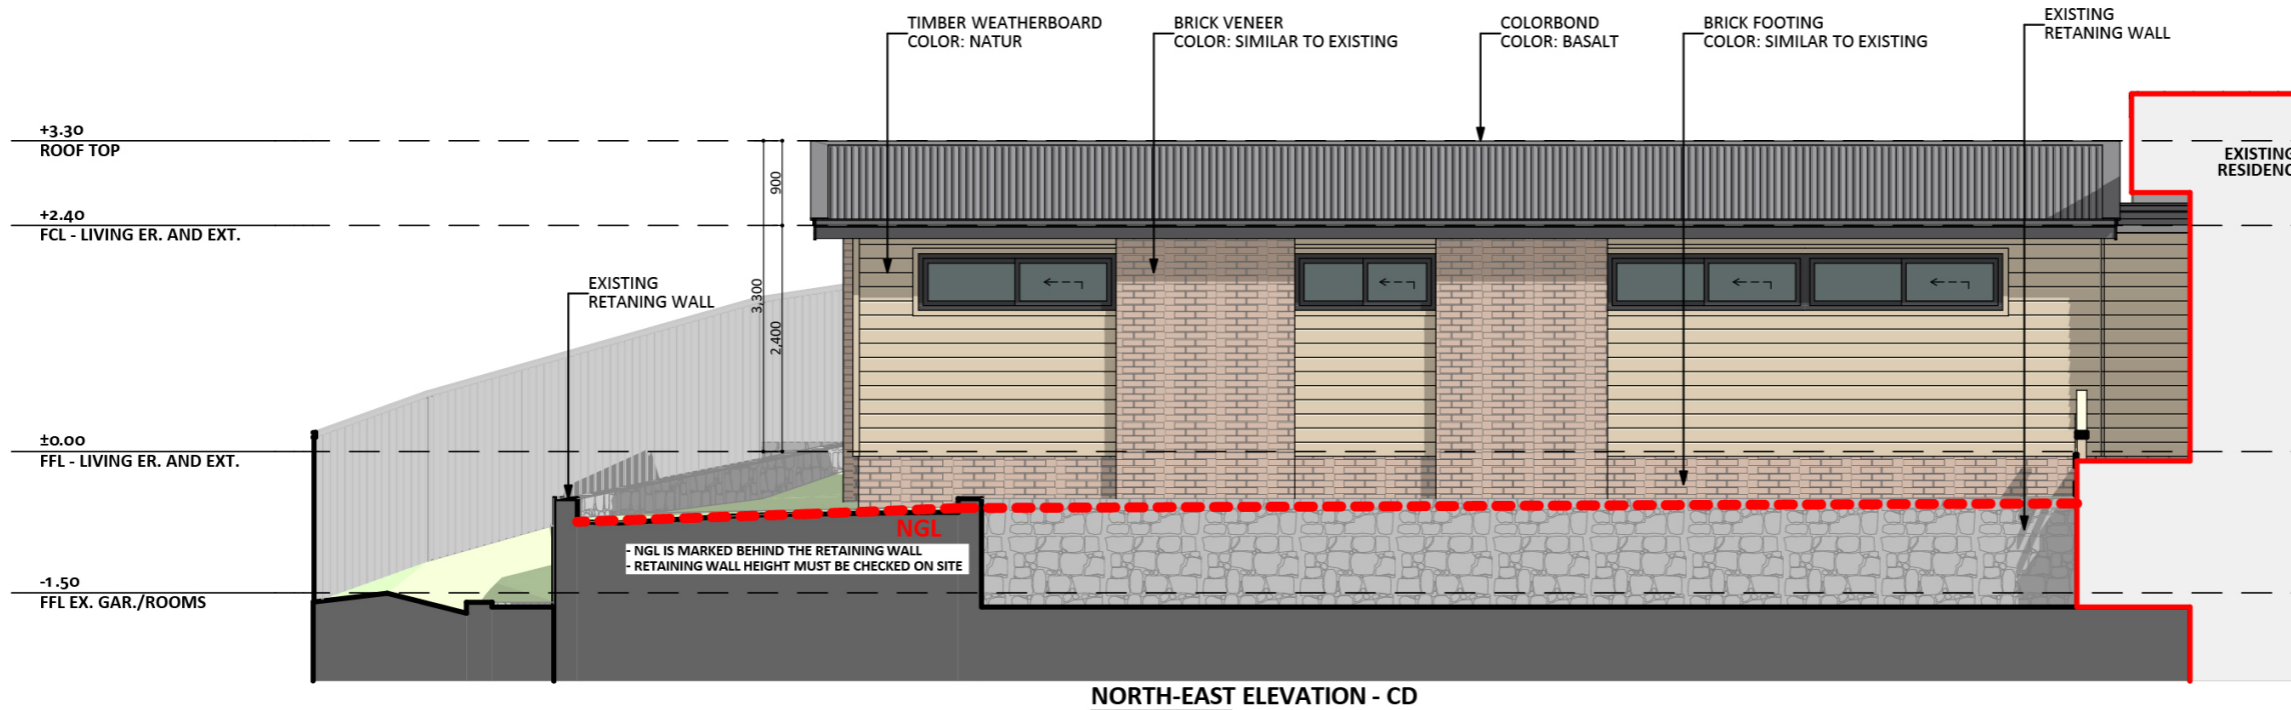

1125

ACT Building Lic: 2012767

FIXED
PRICE
EXTENSIONS

Brick Veneer
Colour: Similar to Existing

Aluminium Roof
Colour: Basalt

Timber Weatherboard
Colour: Natural

Brick Footing
Colour: Similar to Existing

An elevation is the height of the structure from ground level to the height of the roof.

An elevation is the height of the structure from ground level to the height of the roof.

 **FIXED
PRICE
EXTENSIONS**

fixedpriceextensions.com.au
canberragrannyflatbuilders.com.au

 info@cgfb.com.au

 1300 979 658