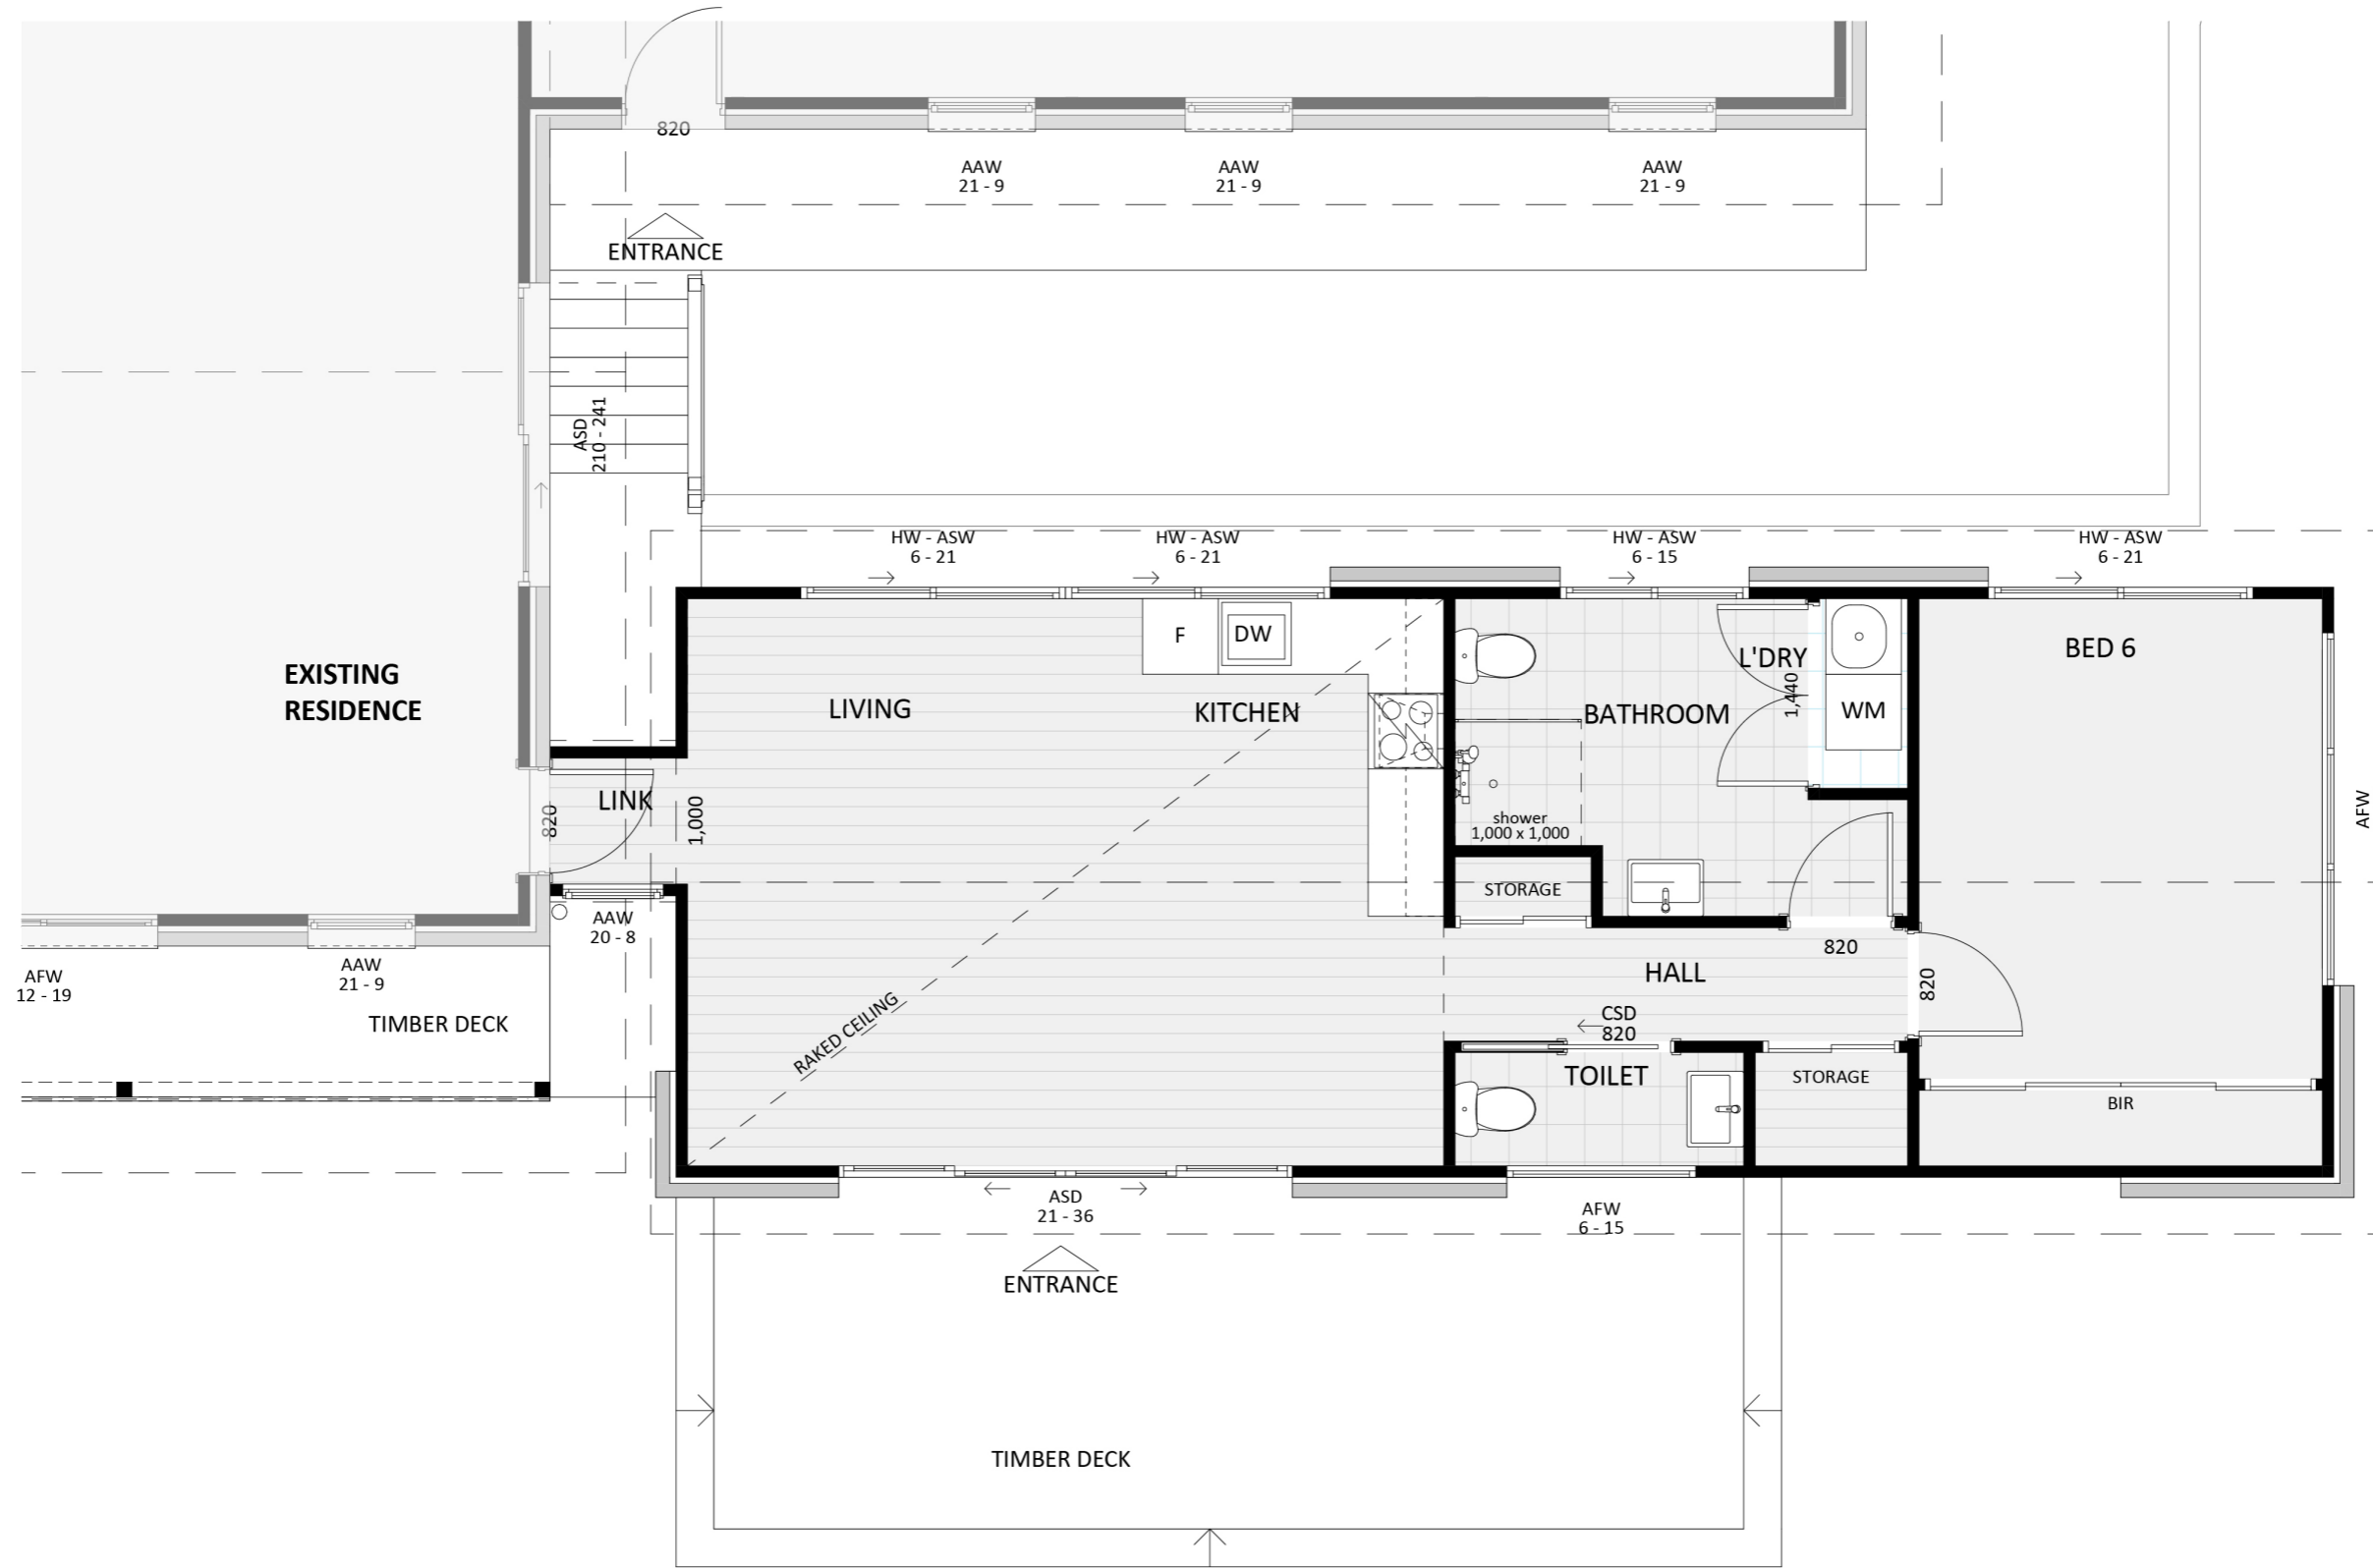

1125

ACT Building Lic: 2012767

FIXED
PRICE
EXTENSIONS

Brick Veneer
Colour: Similar to Existing

Aluminium Roof
Colour: Basalt

Timber Weatherboard
Colour: Natural

Brick Footing
Colour: Similar to Existing

An elevation is the height of the structure from ground level to the height of the roof.

An elevation is the height of the structure from ground level to the height of the roof.

 **FIXED
PRICE
EXTENSIONS**

fixedpriceextensions.com.au
canberragrannyflatbuilders.com.au

 info@cgfb.com.au

 1300 979 658