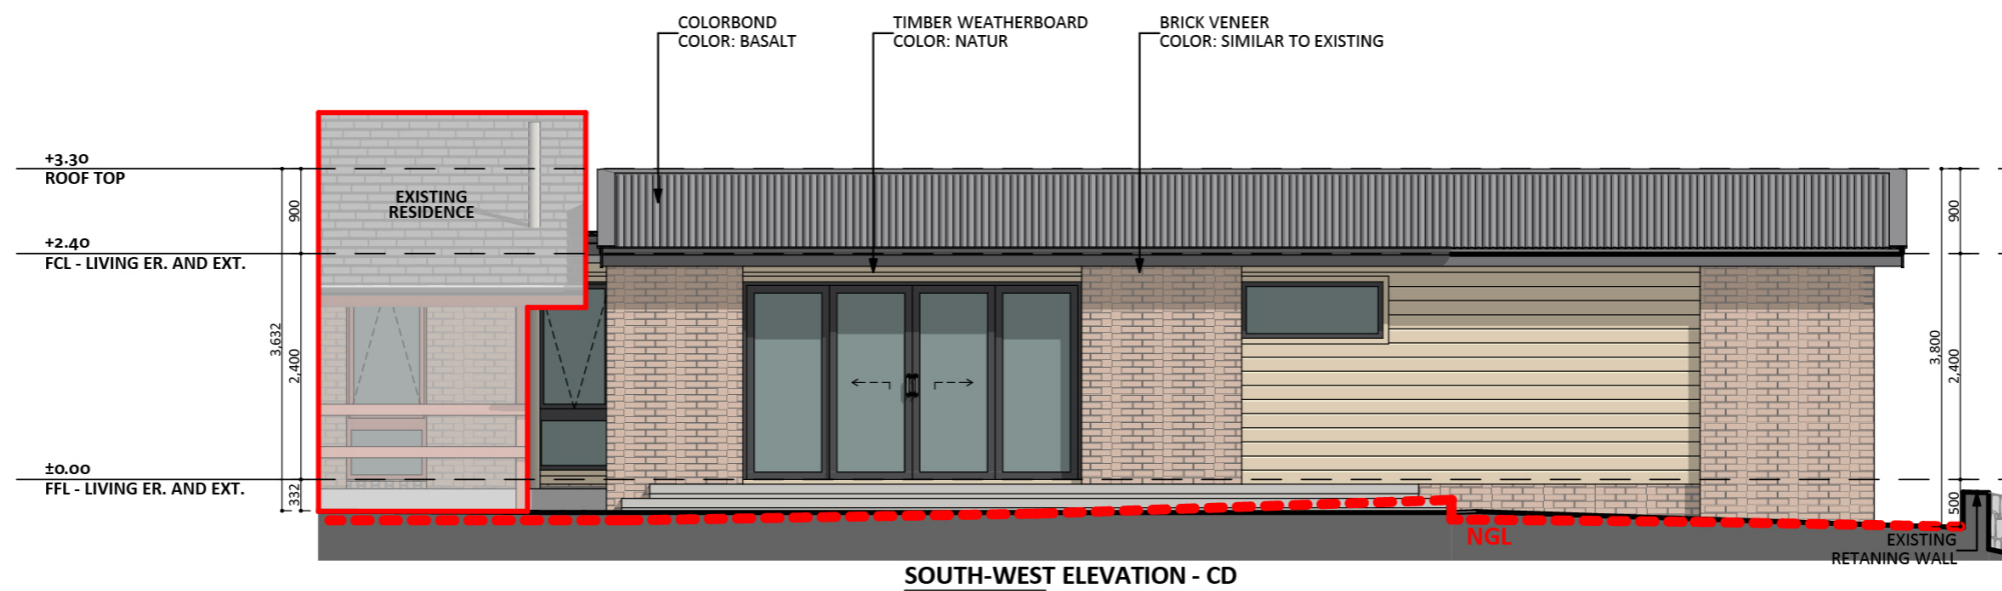

1125

ACT Building Lic: 2012767

FIXED
PRICE
EXTENSIONS

Brick Veneer
Colour: Similar to Existing

Aluminium Roof
Colour: Basalt

Timber Weatherboard
Colour: Natural

Brick Footing
Colour: Similar to Existing

An elevation is the height of the structure from ground level to the height of the roof.

An elevation is the height of the structure from ground level to the height of the roof.

 **FIXED
PRICE
EXTENSIONS**

fixedpriceextensions.com.au
canberragrannyflatbuilders.com.au

 info@cgfb.com.au

 1300 979 658