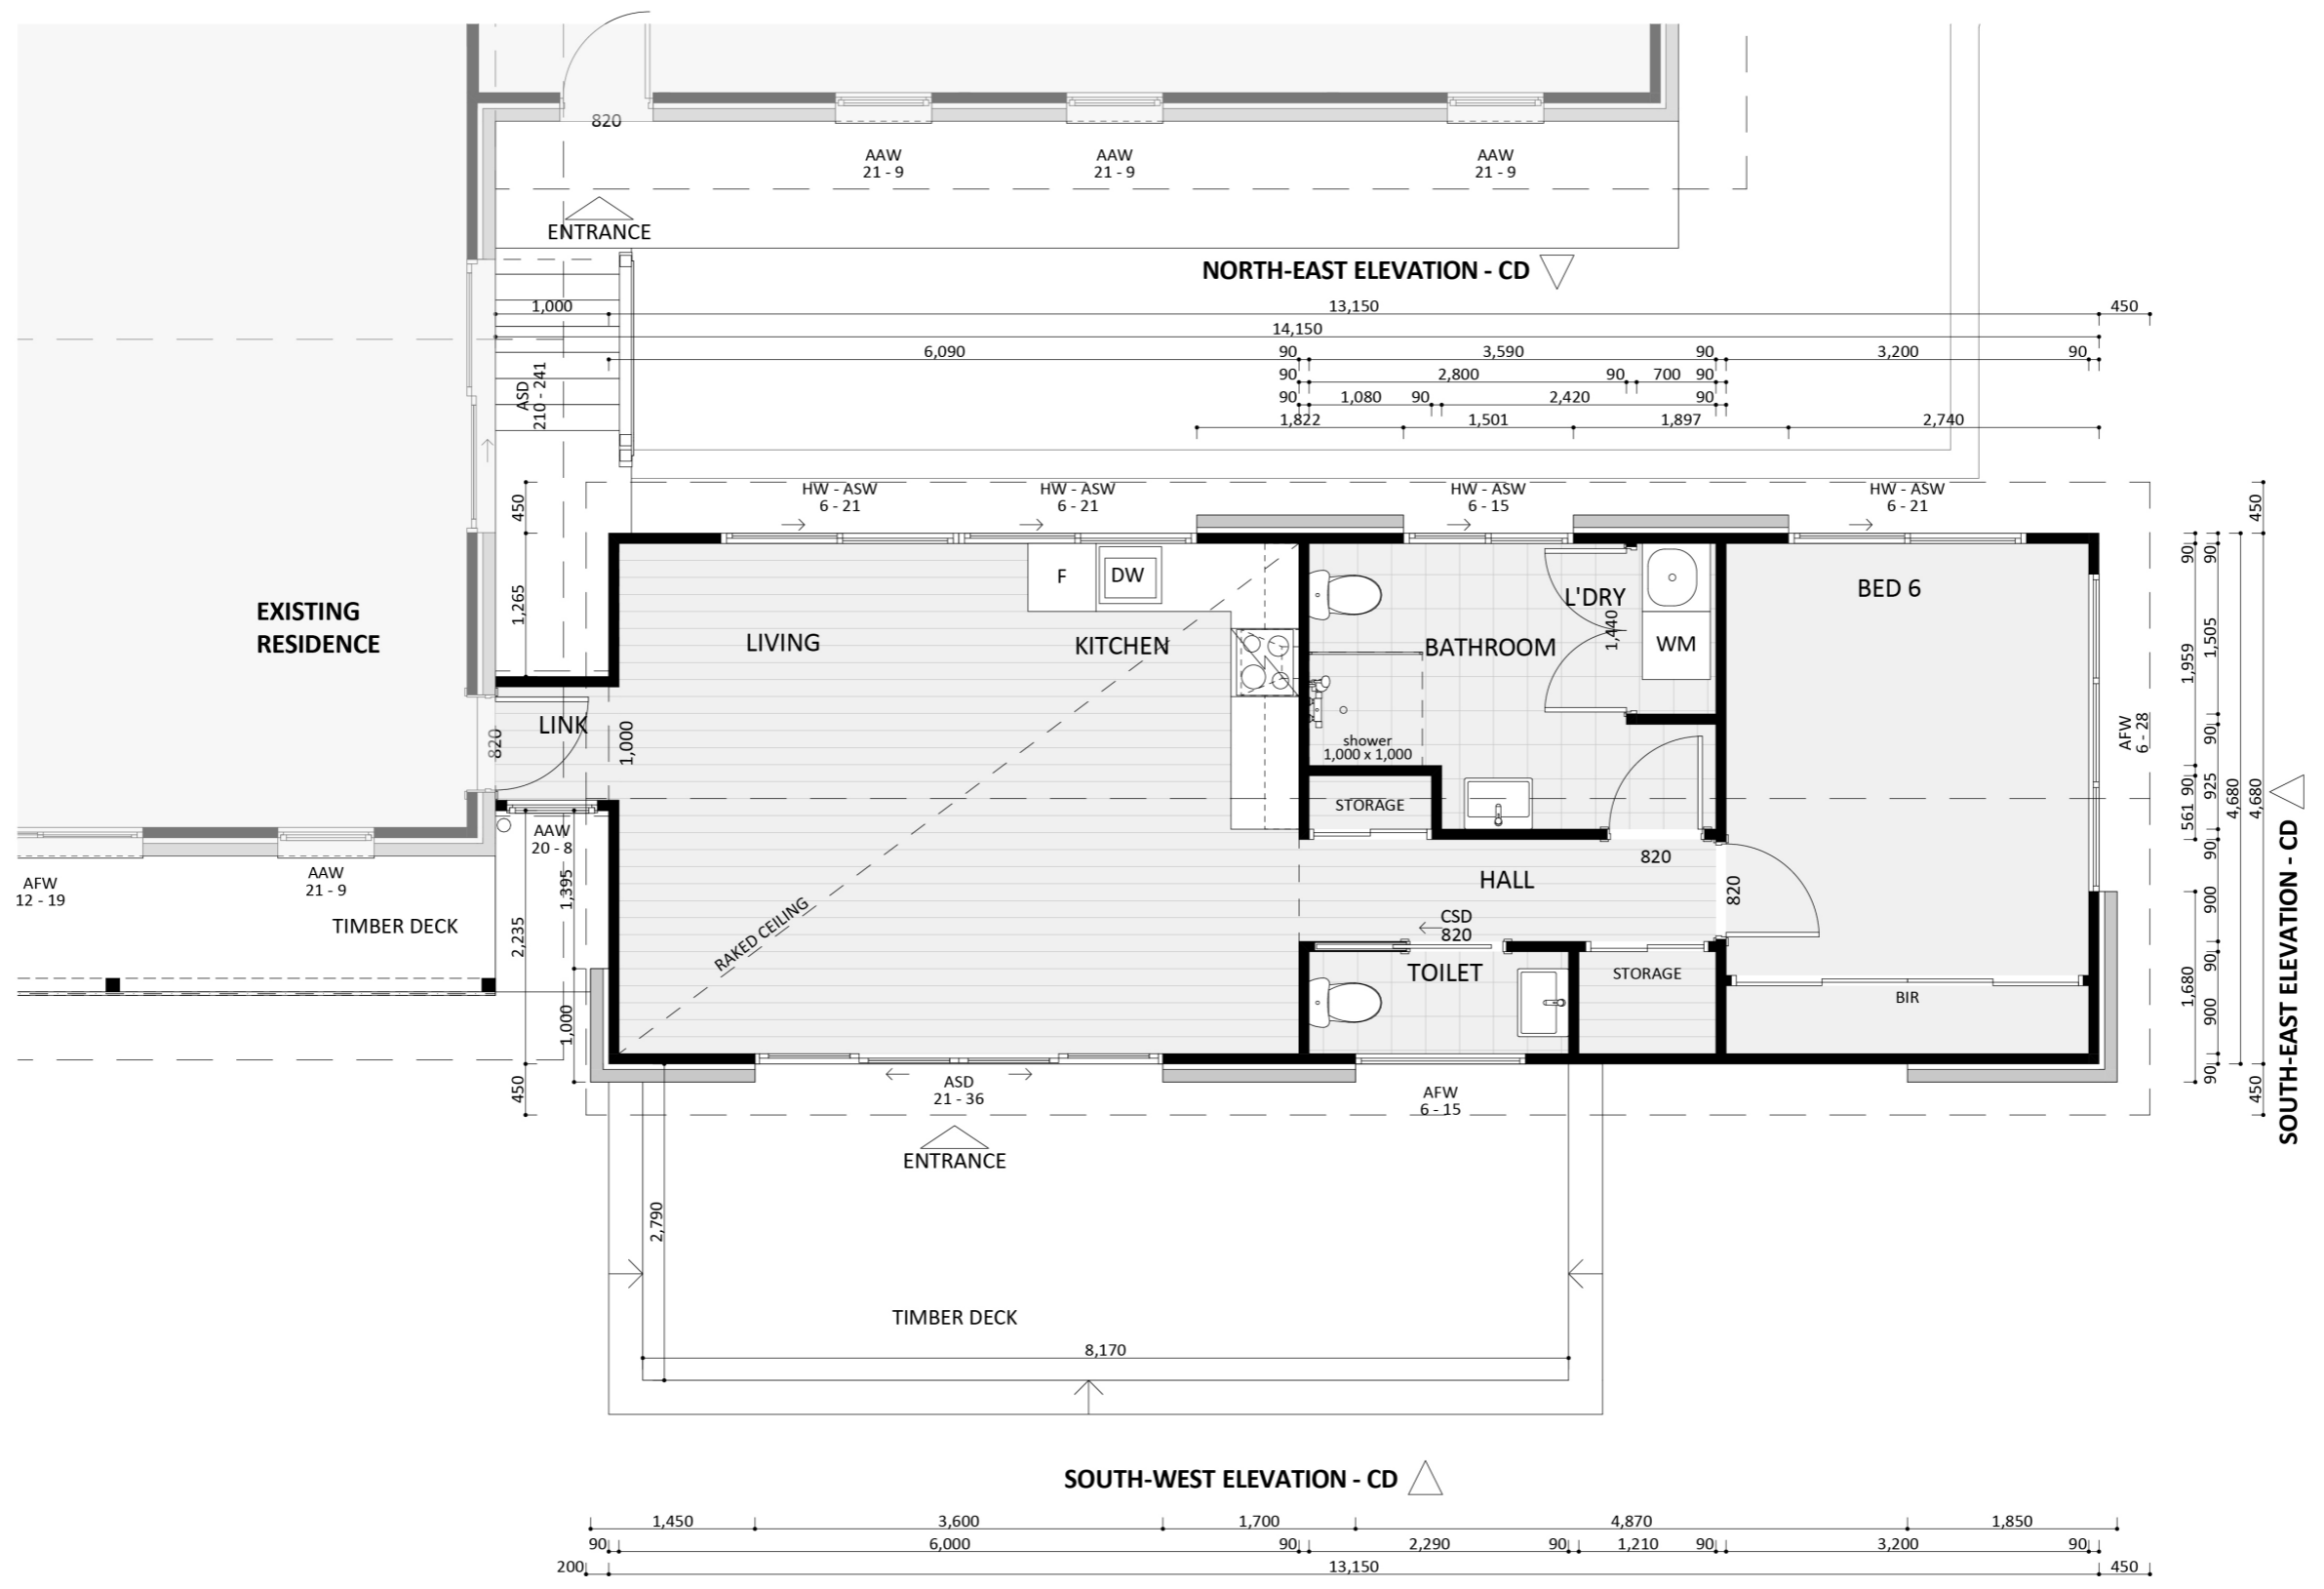

1125

ACT Building Lic: 2012767

FIXED
PRICE
EXTENSIONS

Brick Veneer
Colour: Similar to Existing

Aluminium Roof
Colour: Basalt

Timber Weatherboard
Colour: Natural

Brick Footing
Colour: Similar to Existing

An elevation is the height of the structure from ground level to the height of the roof.

An elevation is the height of the structure from ground level to the height of the roof.

 **FIXED
PRICE
EXTENSIONS**

fixedpriceextensions.com.au
canberragrannyflatbuilders.com.au

 info@cgfb.com.au

 1300 979 658