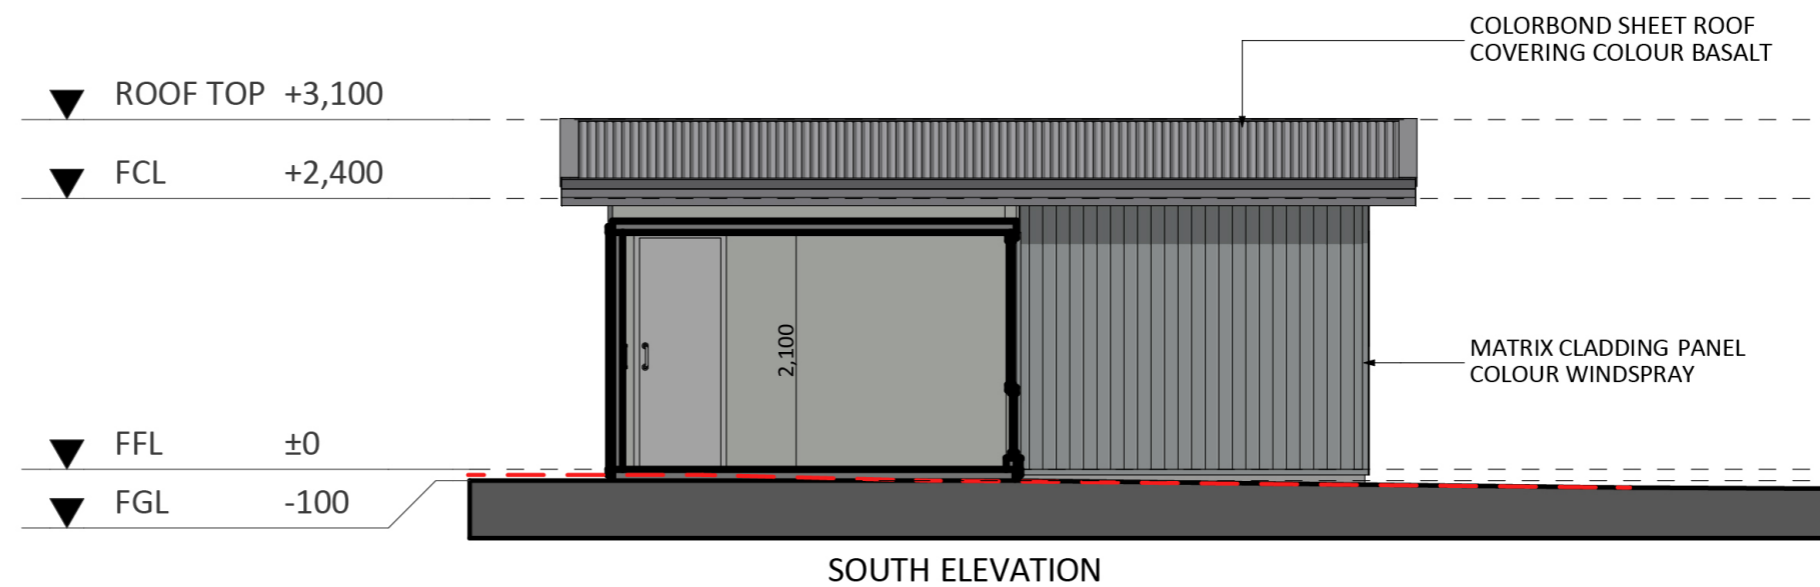

1121

ACT Building Lic: 2012767

**FIXED
PRICE
EXTENSIONS**

Axon Cladding
Colour: Windspray®

Colourbond® Sheet Roof
Colour: Basalt®

Windows and Door Frames
Colour: Monument

An elevation is the height of the structure from ground level to the height of the roof.

An elevation is the height of the structure from ground level to the height of the roof.

 **FIXED
PRICE
EXTENSIONS**

fixedpriceextensions.com.au
canberragrannyflatbuilders.com.au

 info@cgfb.com.au

 1300 979 658