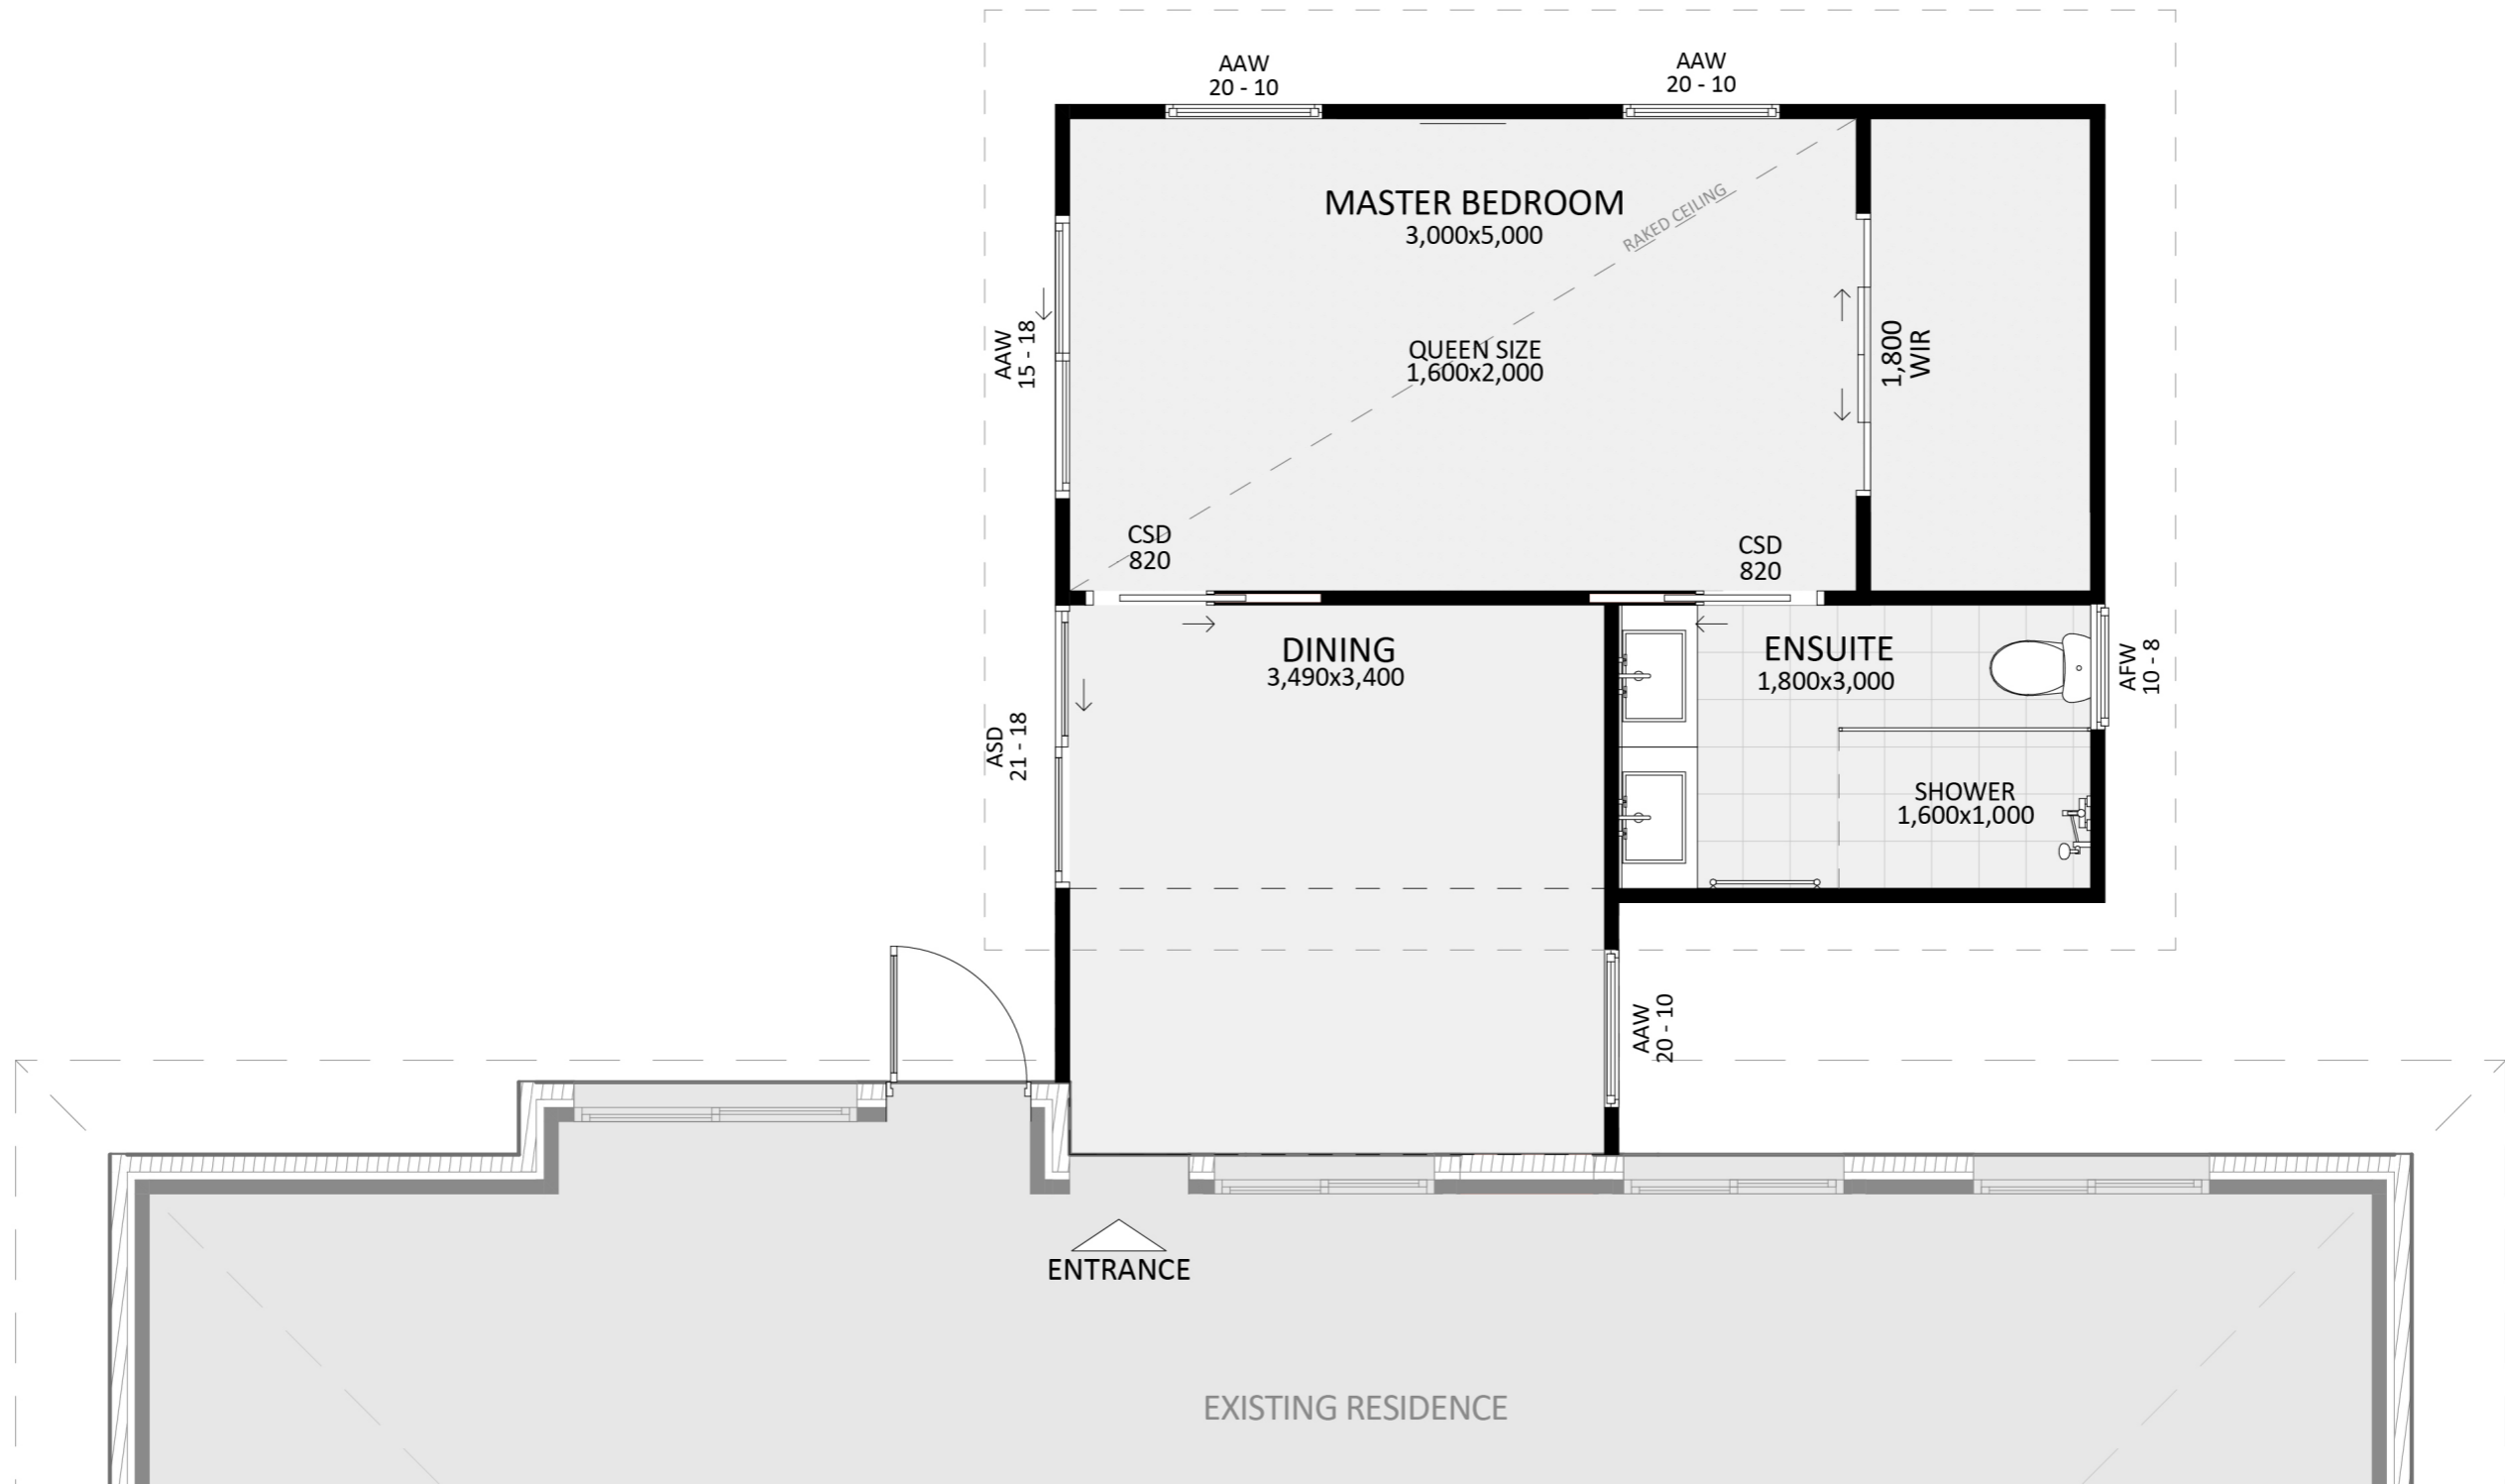

1121

ACT Building Lic: 2012767

**FIXED
PRICE
EXTENSIONS**

Axon Cladding
Colour: Windspray®

Colourbond® Sheet Roof
Colour: Basalt®

Windows and Door Frames
Colour: Monument

An elevation is the height of the structure from ground level to the height of the roof.

An elevation is the height of the structure from ground level to the height of the roof.

 **FIXED
PRICE
EXTENSIONS**

fixedpriceextensions.com.au
canberragrannyflatbuilders.com.au

 info@cgfb.com.au

 1300 979 658