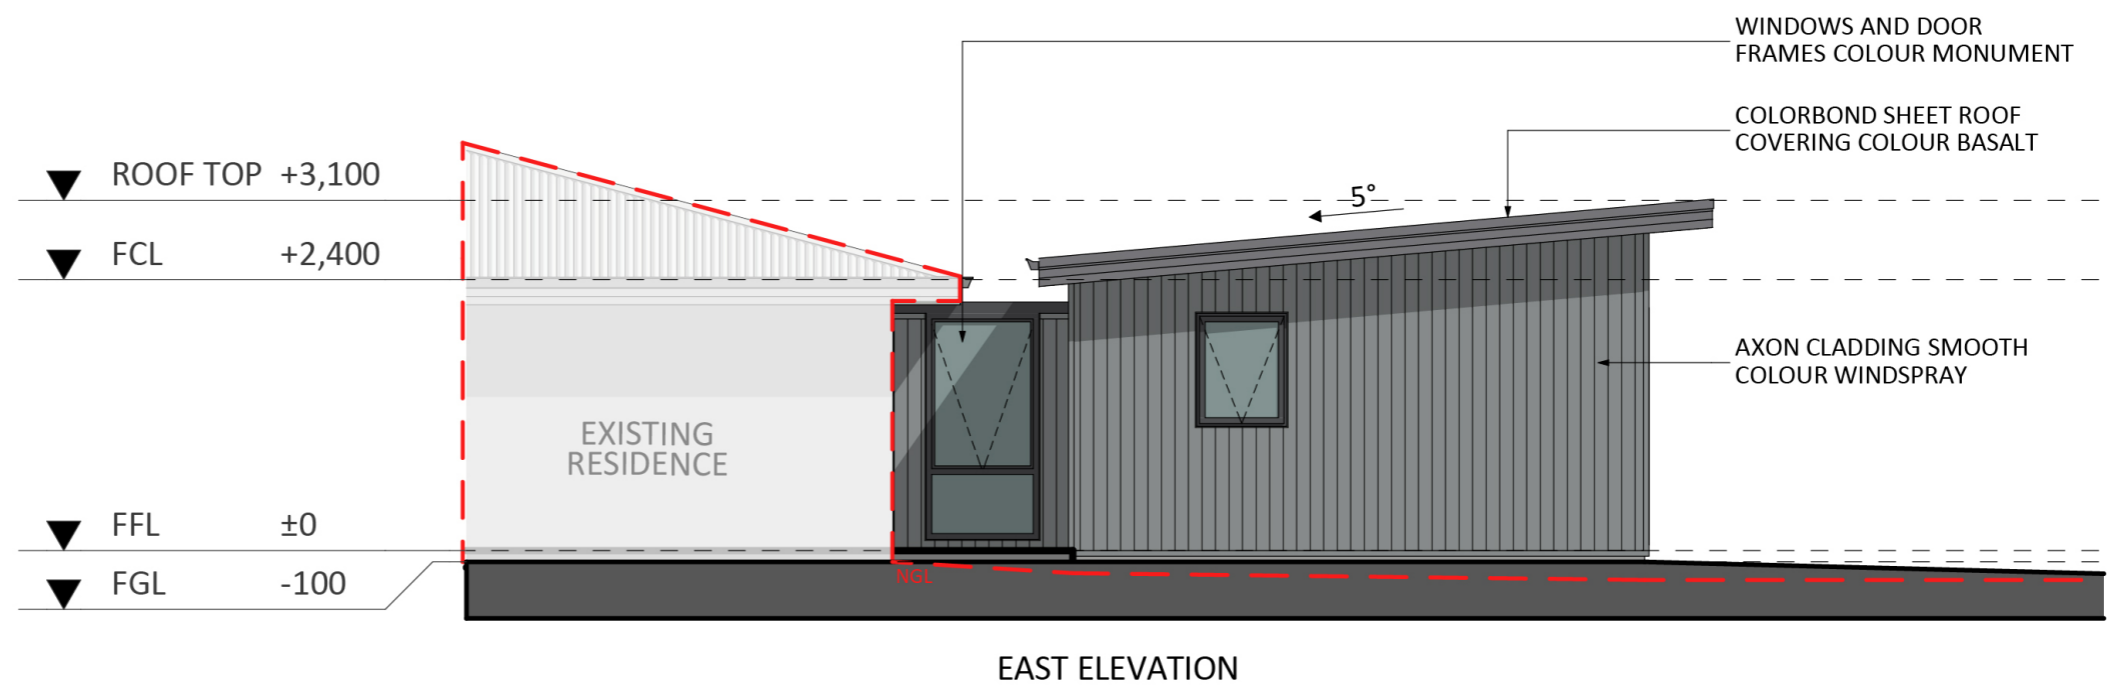

1121

ACT Building Lic: 2012767

**FIXED
PRICE
EXTENSIONS**

Axon Cladding
Colour: Windspray®

Colourbond® Sheet Roof
Colour: Basalt®

Windows and Door Frames
Colour: Monument

An elevation is the height of the structure from ground level to the height of the roof.

An elevation is the height of the structure from ground level to the height of the roof.

 **FIXED
PRICE
EXTENSIONS**

fixedpriceextensions.com.au
canberragrannyflatbuilders.com.au

 info@cgfb.com.au

 1300 979 658