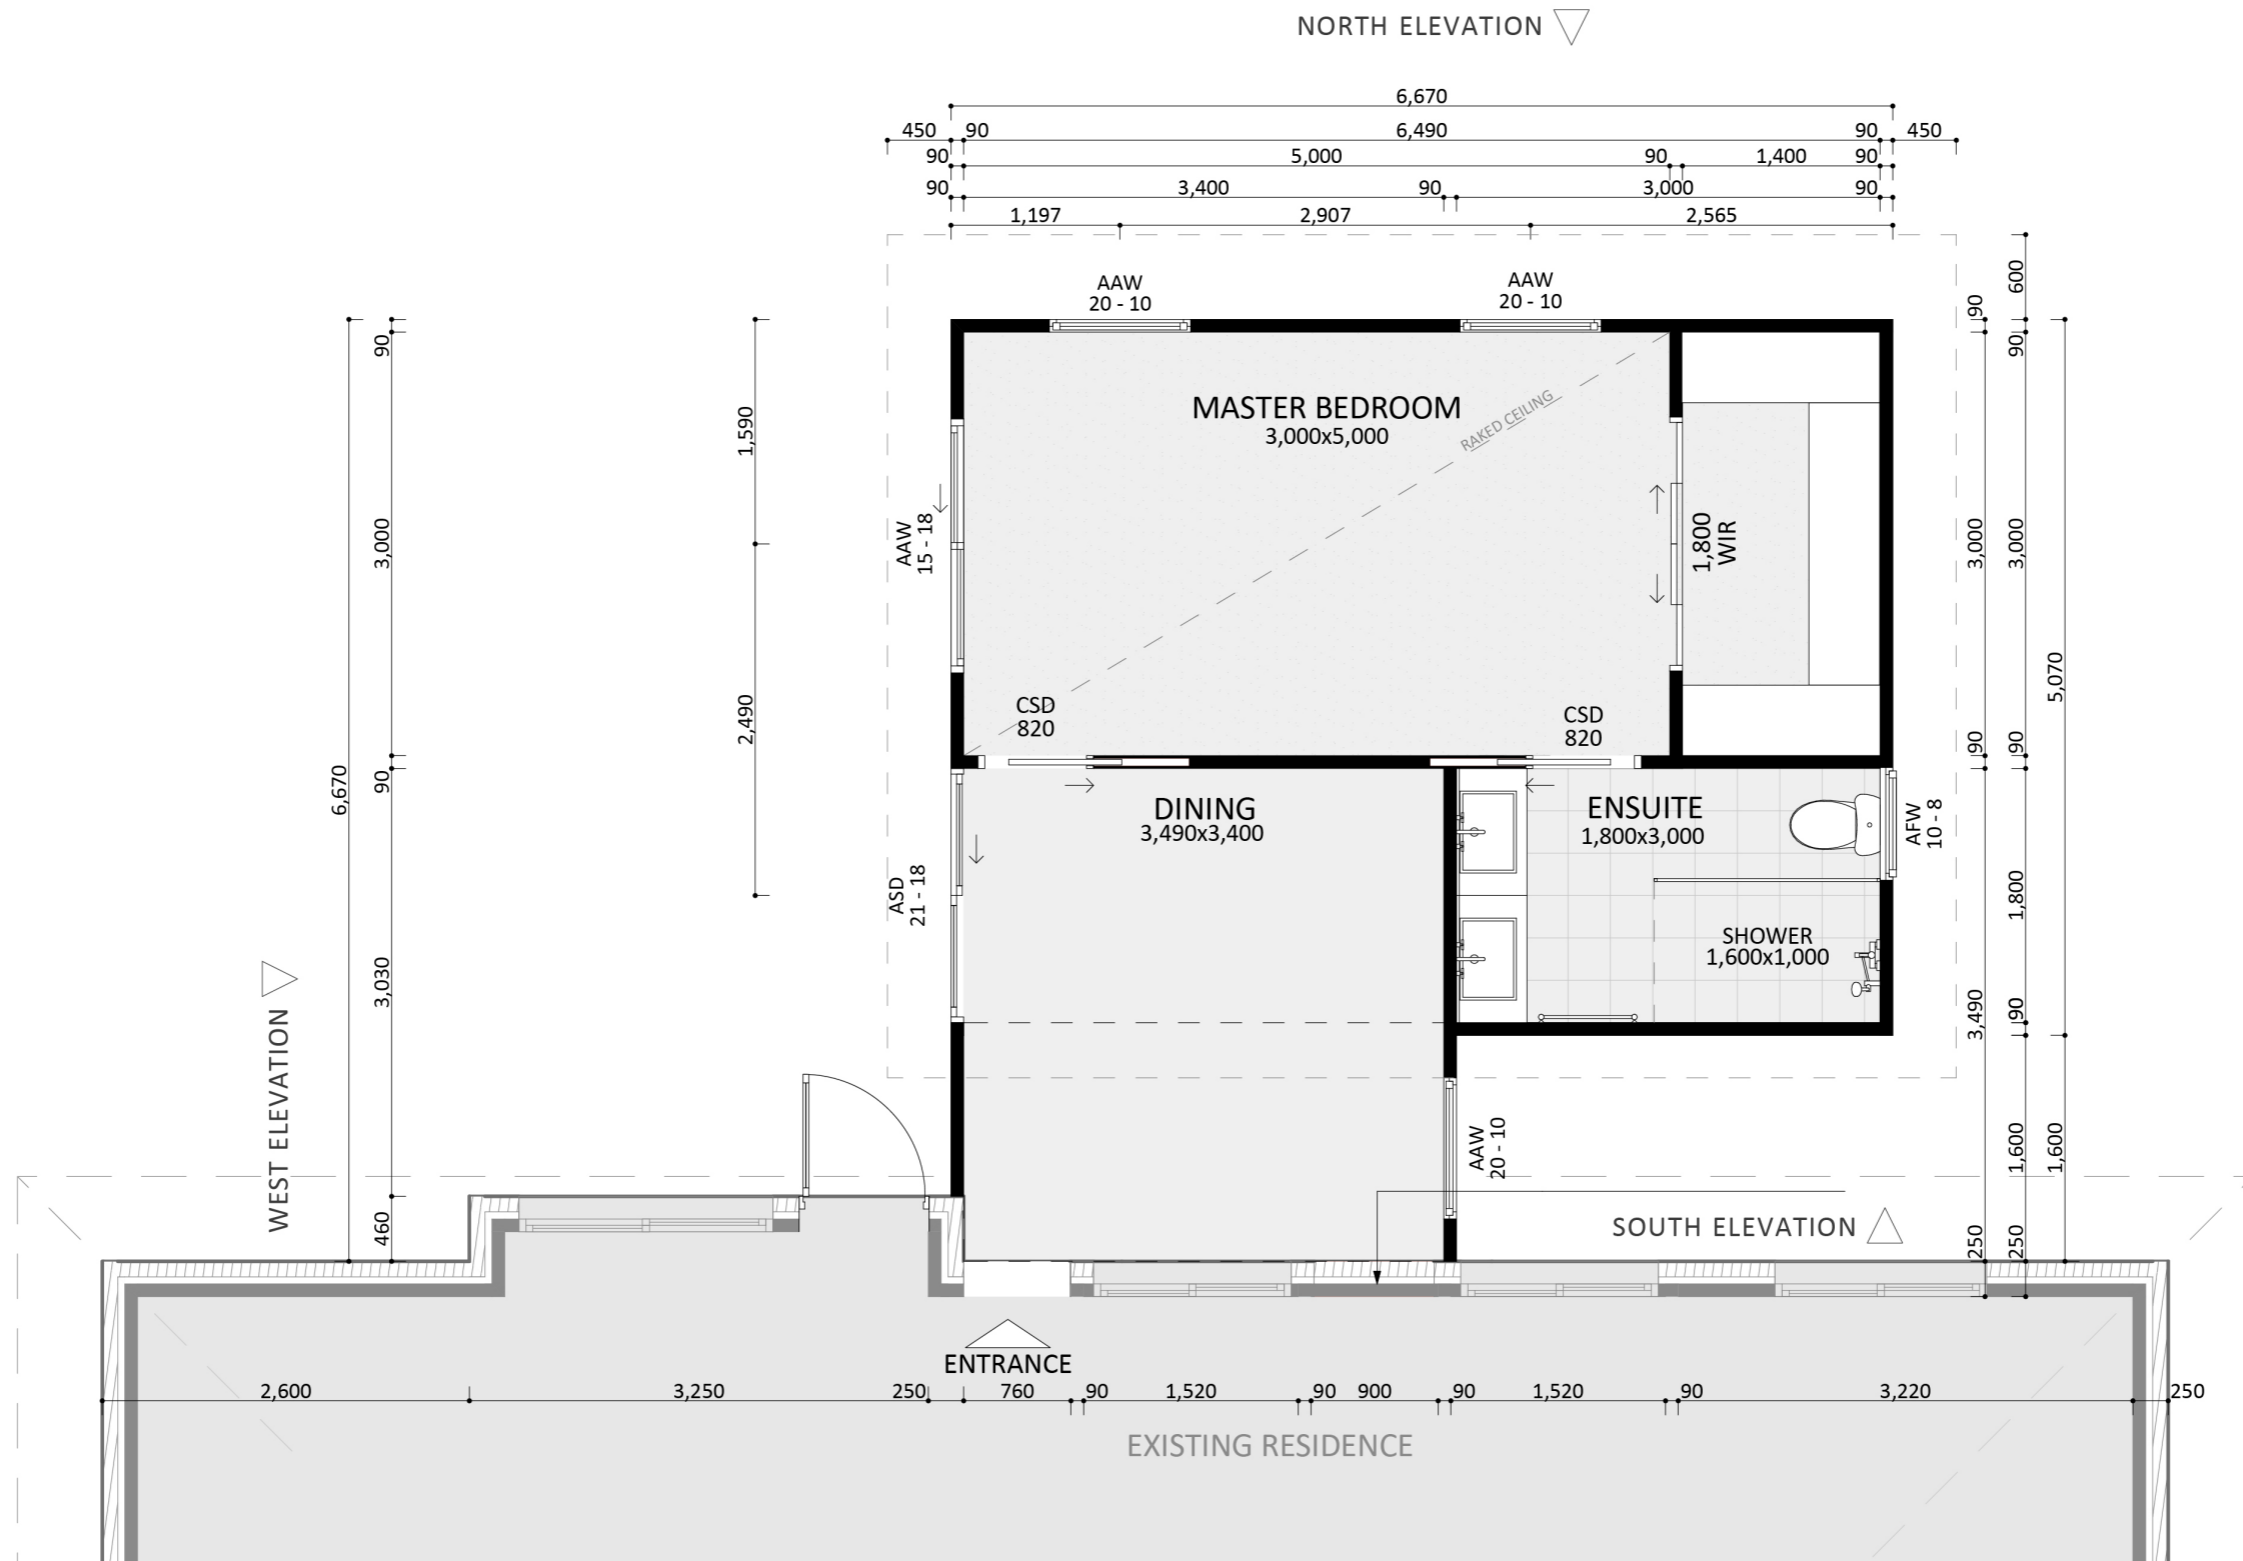

1121

ACT Building Lic: 2012767

**FIXED
PRICE
EXTENSIONS**

Axon Cladding
Colour: Windspray®

Colourbond® Sheet Roof
Colour: Basalt®

Windows and Door Frames
Colour: Monument

An elevation is the height of the structure from ground level to the height of the roof.

An elevation is the height of the structure from ground level to the height of the roof.

 **FIXED
PRICE
EXTENSIONS**

fixedpriceextensions.com.au
canberragrannyflatbuilders.com.au

 info@cgfb.com.au

 1300 979 658