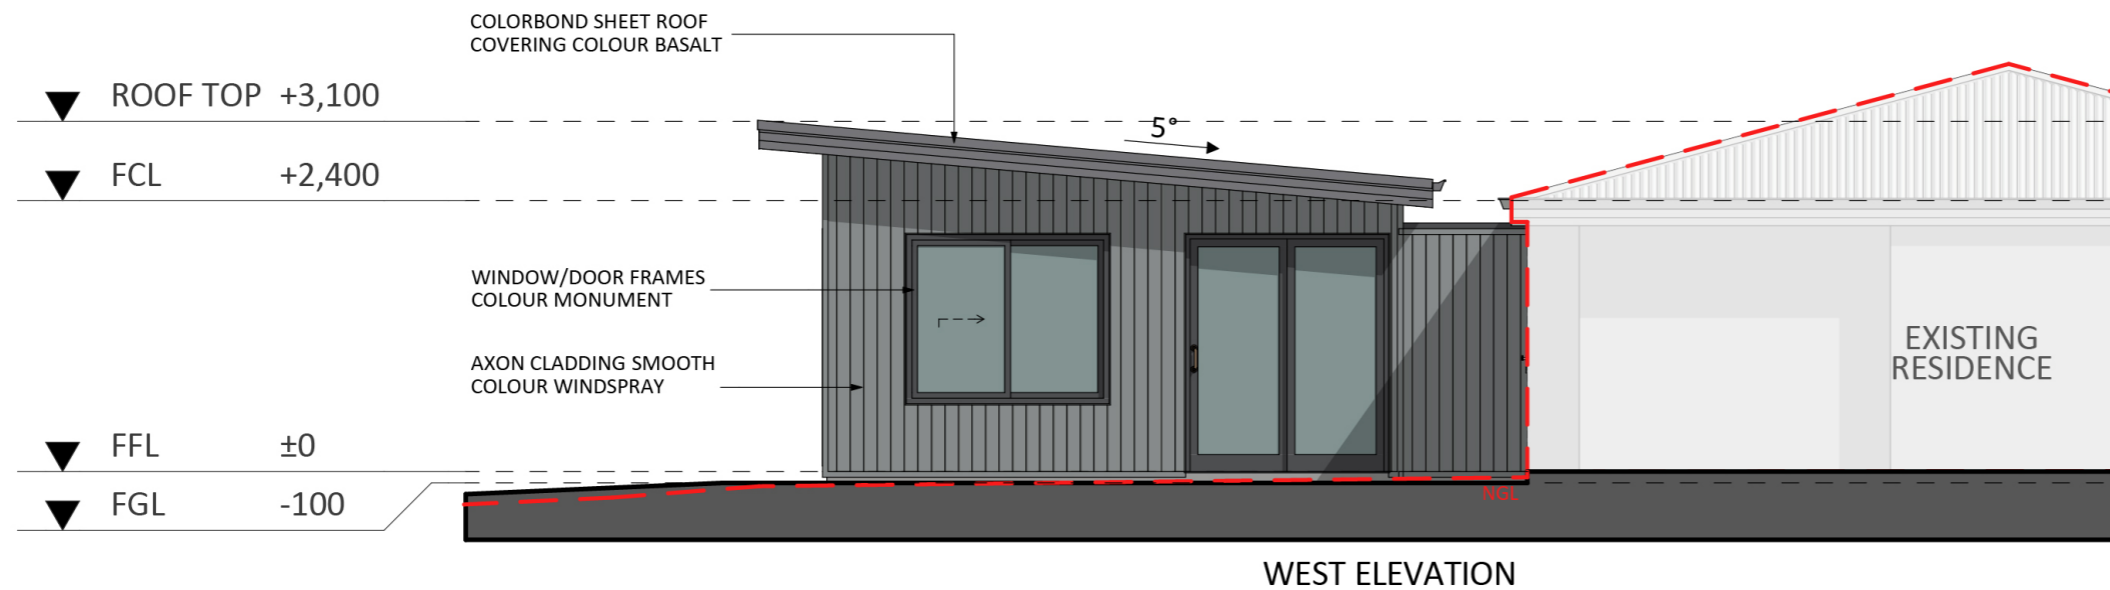

1121

ACT Building Lic: 2012767

**FIXED
PRICE
EXTENSIONS**

Axon Cladding
Colour: Windspray®

Colourbond® Sheet Roof
Colour: Basalt®

Windows and Door Frames
Colour: Monument

An elevation is the height of the structure from ground level to the height of the roof.

An elevation is the height of the structure from ground level to the height of the roof.

 **FIXED
PRICE
EXTENSIONS**

fixedpriceextensions.com.au
canberragrannyflatbuilders.com.au

 info@cgfb.com.au

 1300 979 658