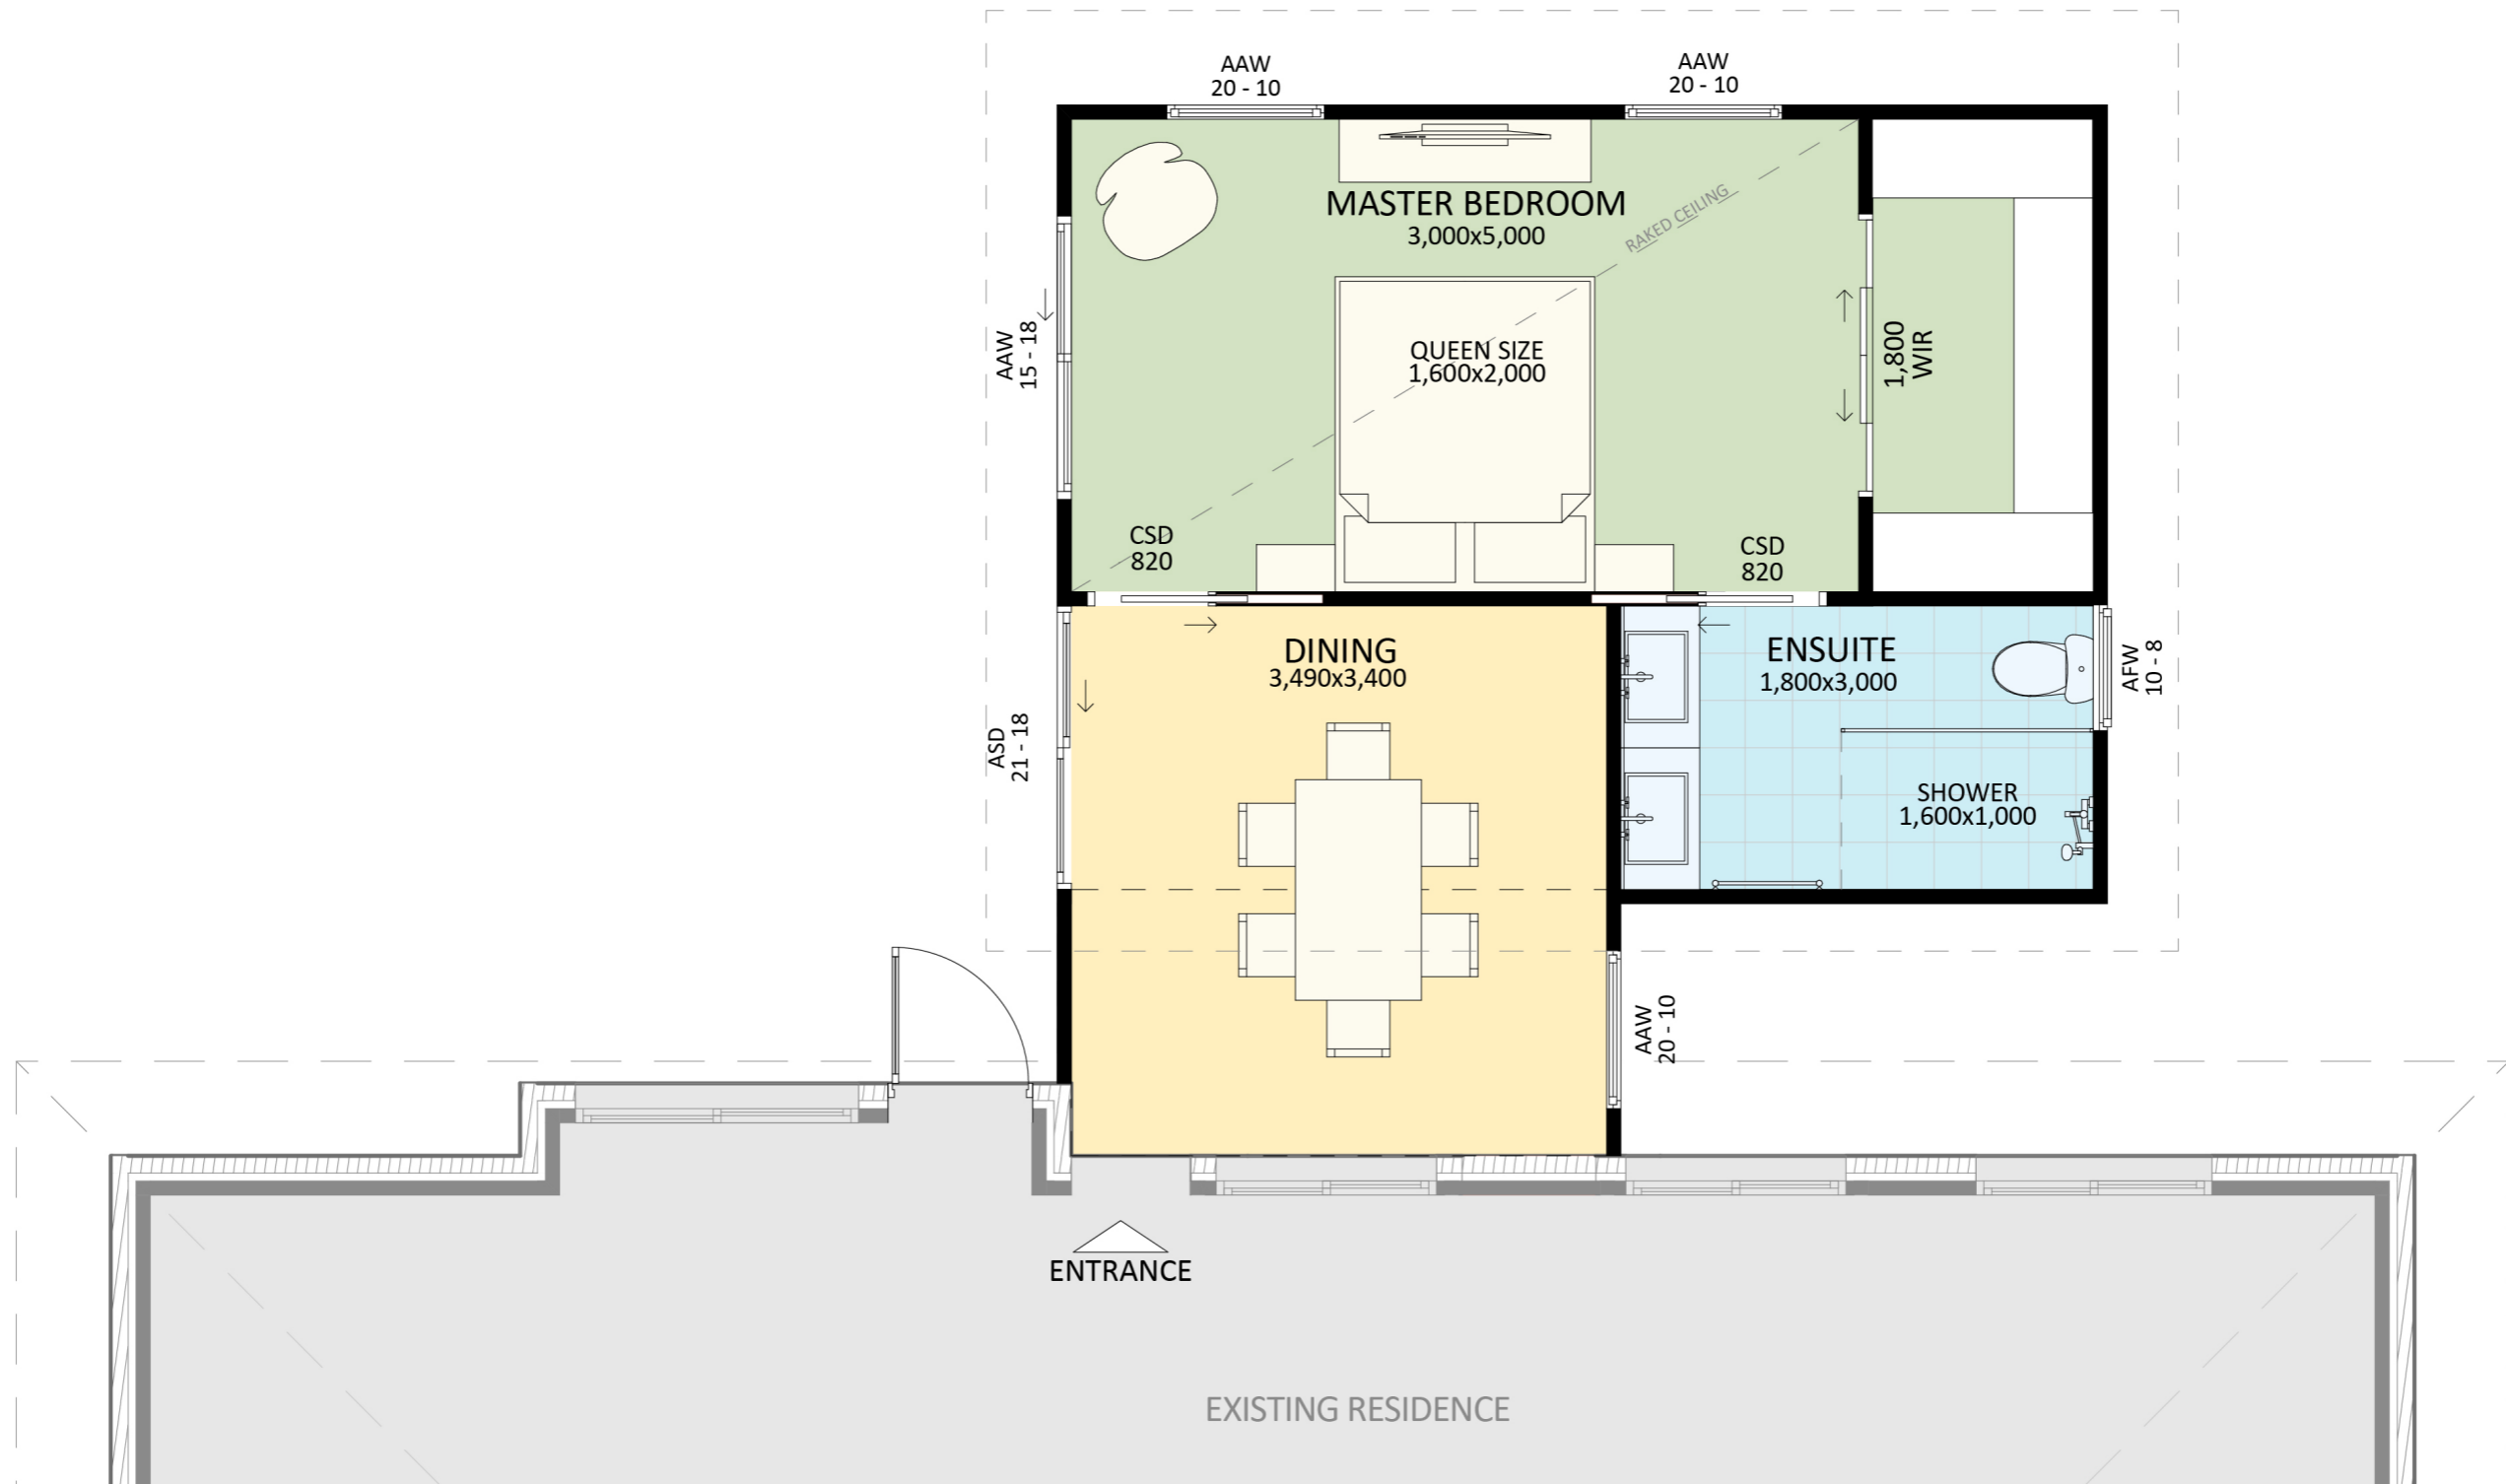

1121

ACT Building Lic: 2012767

**FIXED
PRICE
EXTENSIONS**

Axon Cladding
Colour: Windspray®

Colourbond® Sheet Roof
Colour: Basalt®

Windows and Door Frames
Colour: Monument

An elevation is the height of the structure from ground level to the height of the roof.

An elevation is the height of the structure from ground level to the height of the roof.

 **FIXED
PRICE
EXTENSIONS**

fixedpriceextensions.com.au
canberragrannyflatbuilders.com.au

 info@cgfb.com.au

 1300 979 658