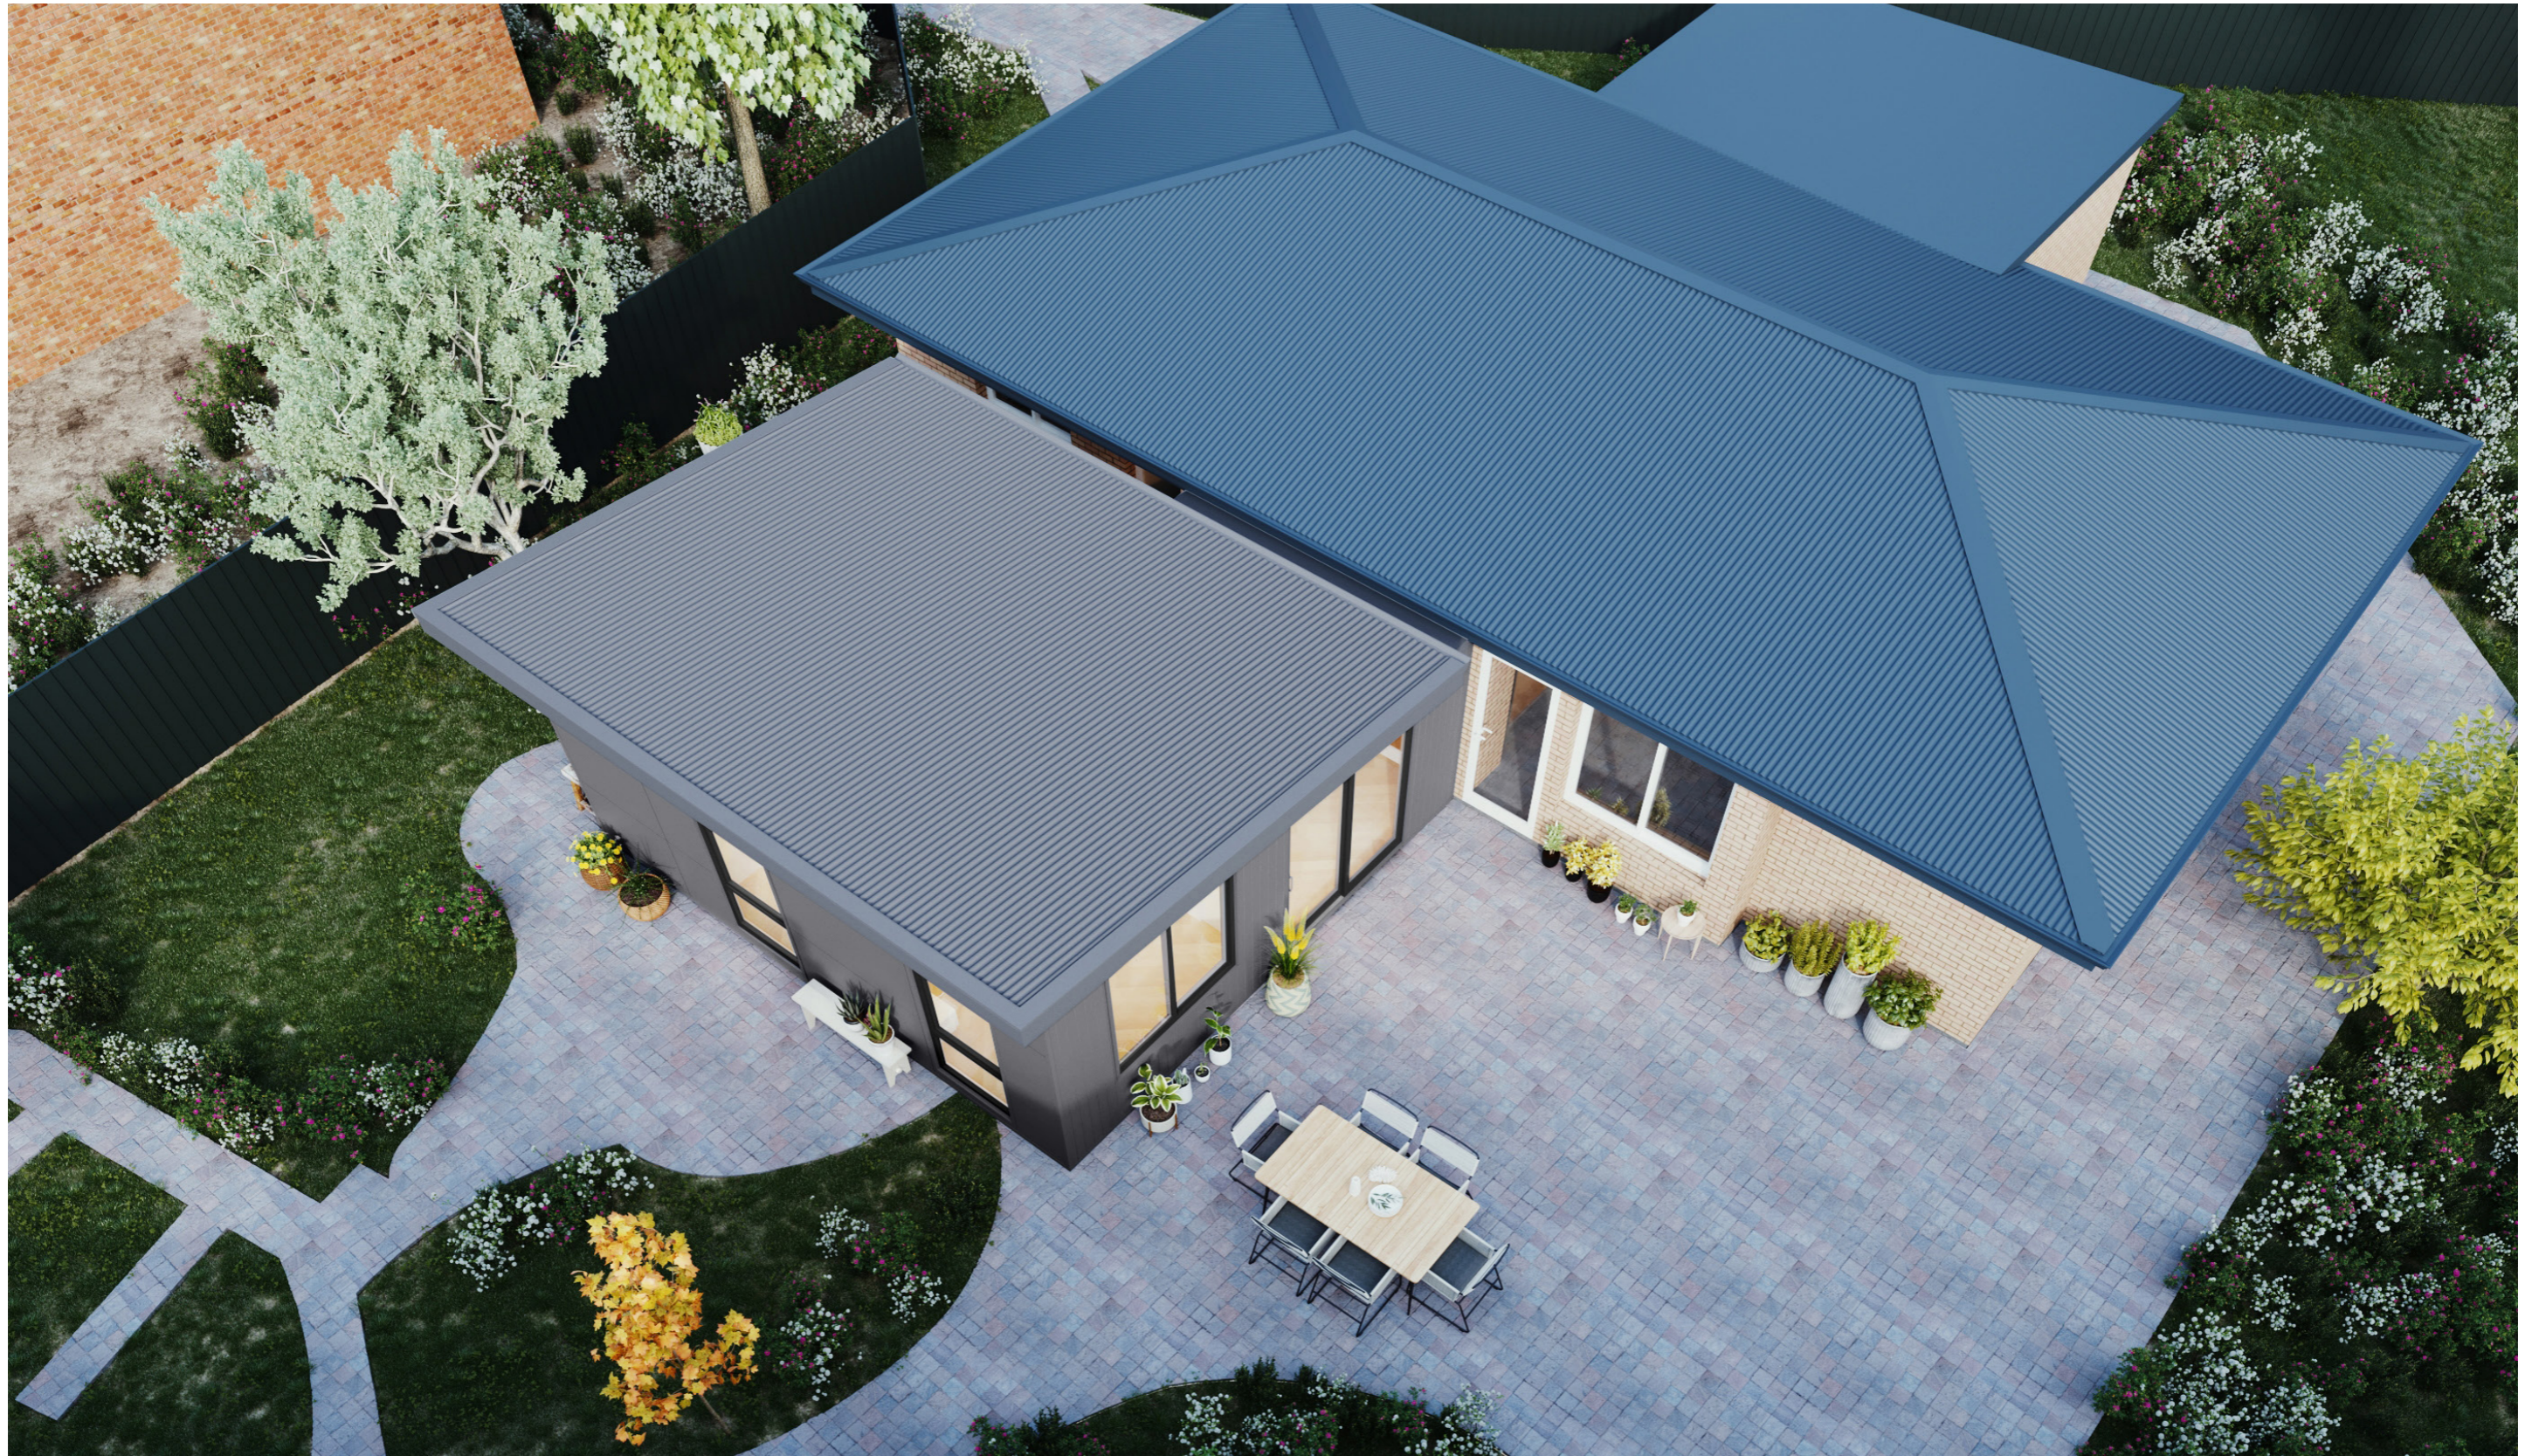

1121

ACT Building Lic: 2012767

**FIXED
PRICE
EXTENSIONS**

Axon Cladding
Colour: Windspray®

Colourbond® Sheet Roof
Colour: Basalt®

Windows and Door Frames
Colour: Monument

An elevation is the height of the structure from ground level to the height of the roof.

An elevation is the height of the structure from ground level to the height of the roof.

 **FIXED
PRICE
EXTENSIONS**

fixedpriceextensions.com.au
canberragrannyflatbuilders.com.au

 info@cgfb.com.au

 1300 979 658