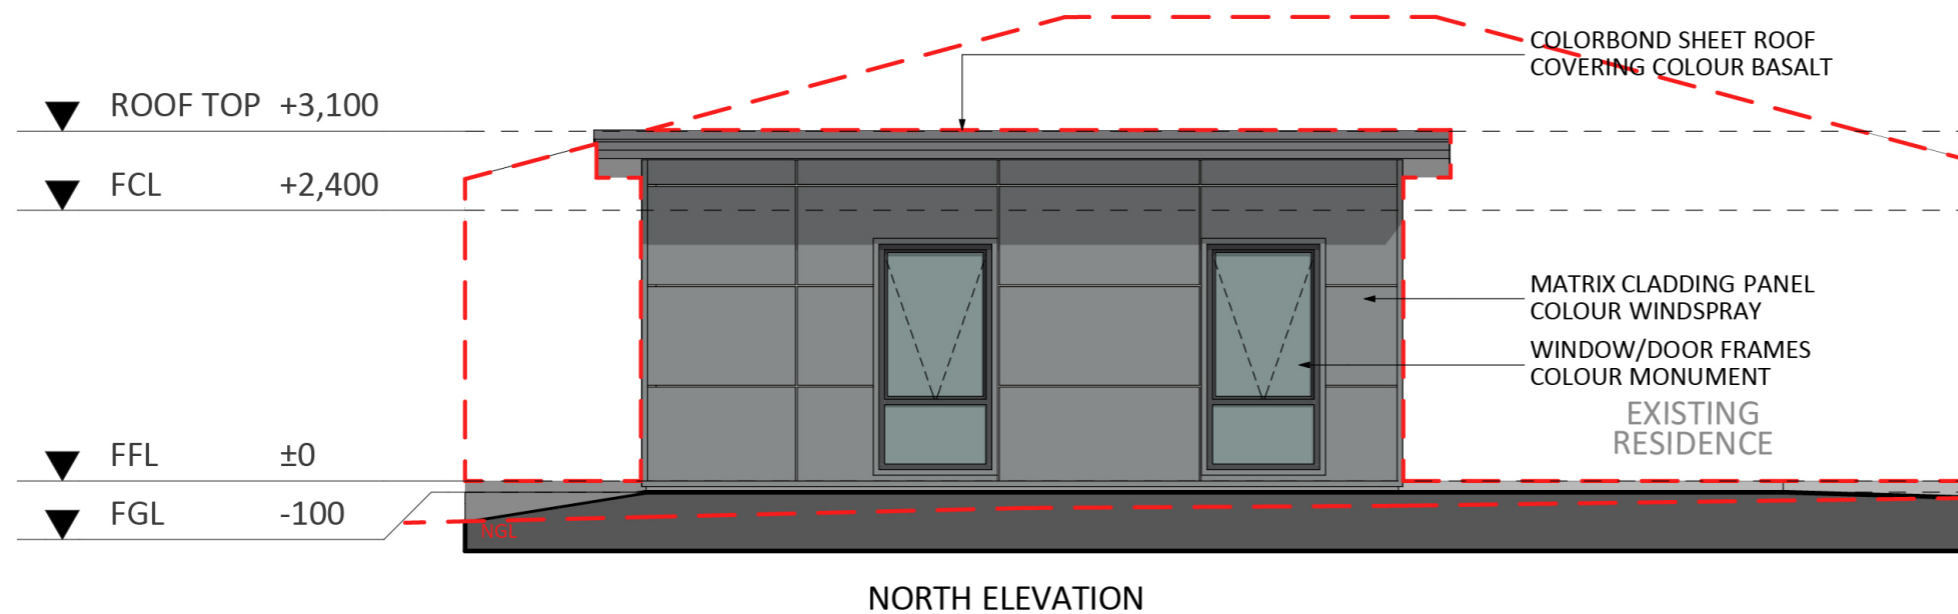

1121

ACT Building Lic: 2012767

**FIXED
PRICE
EXTENSIONS**

Axon Cladding
Colour: Windspray®

Colourbond® Sheet Roof
Colour: Basalt®

Windows and Door Frames
Colour: Monument

An elevation is the height of the structure from ground level to the height of the roof.

An elevation is the height of the structure from ground level to the height of the roof.

 **FIXED
PRICE
EXTENSIONS**

fixedpriceextensions.com.au
canberragrannyflatbuilders.com.au

 info@cgfb.com.au

 1300 979 658