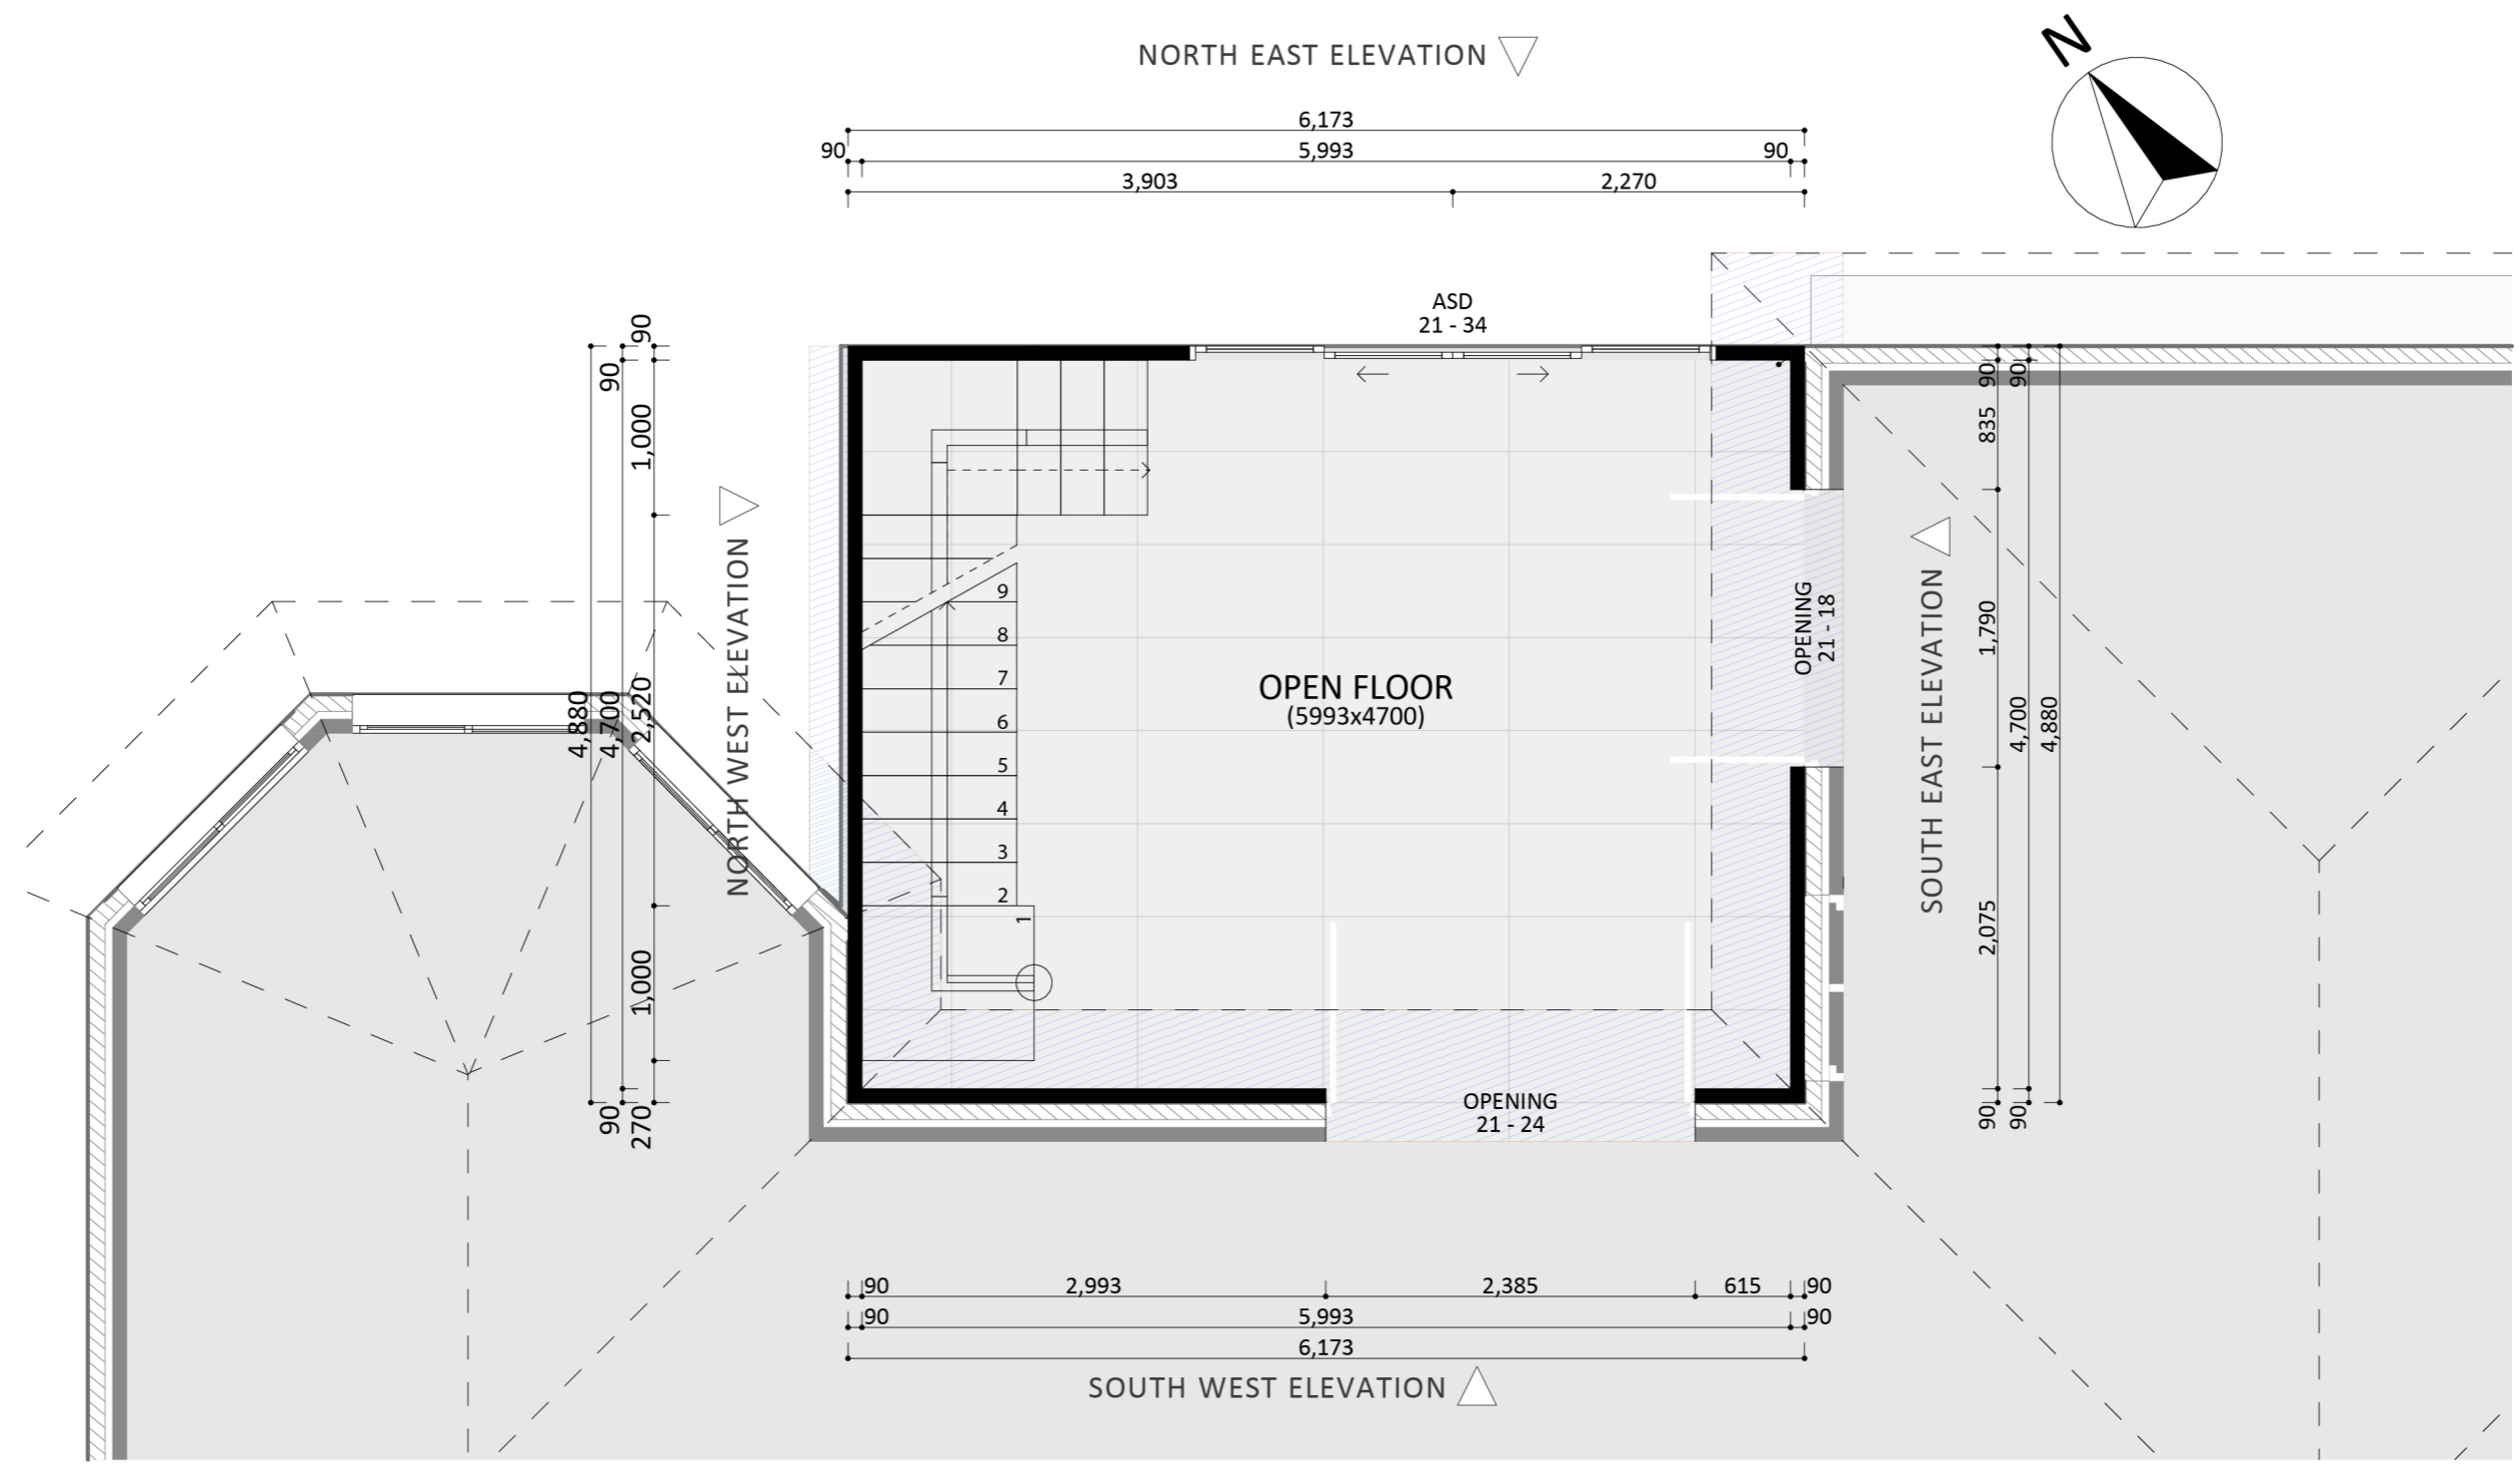

1116

ACT Building Lic: 2012767

**FIXED
PRICE
EXTENSIONS**

Gutters
Colour: Monument

Roof Tile
Colour: Peak

Door and Window Frames
Colour: Monument

James Hardie Tex
Colour: White

An elevation is the height of the structure from ground level to the height of the roof.

SOUTH EAST ELEVATION

NORTH EAST ELEVATION

An elevation is the height of the structure from ground level to the height of the roof.

NORTH WEST ELEVATION

SOUTH WEST ELEVATION

**FIXED
PRICE
EXTENSIONS**

fixedpriceextensions.com.au
canberragrannyflatbuilders.com.au