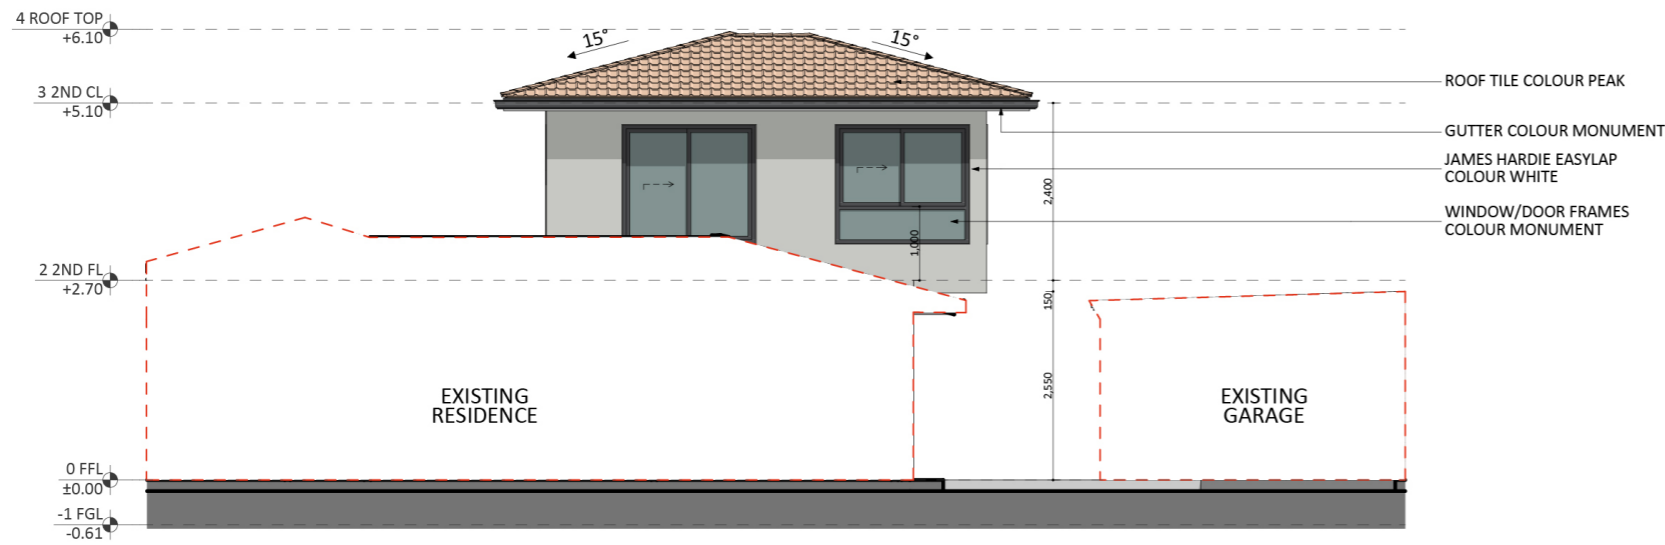

1116

ACT Building Lic: 2012767

**FIXED
PRICE
EXTENSIONS**

Gutters
Colour: Monument

Roof Tile
Colour: Peak

Door and Window Frames
Colour: Monument

James Hardie Tex
Colour: White

An elevation is the height of the structure from ground level to the height of the roof.

SOUTH EAST ELEVATION

NORTH EAST ELEVATION

An elevation is the height of the structure from ground level to the height of the roof.

NORTH WEST ELEVATION

SOUTH WEST ELEVATION

**FIXED
PRICE
EXTENSIONS**

fixedpriceextensions.com.au
canberragrannyflatbuilders.com.au