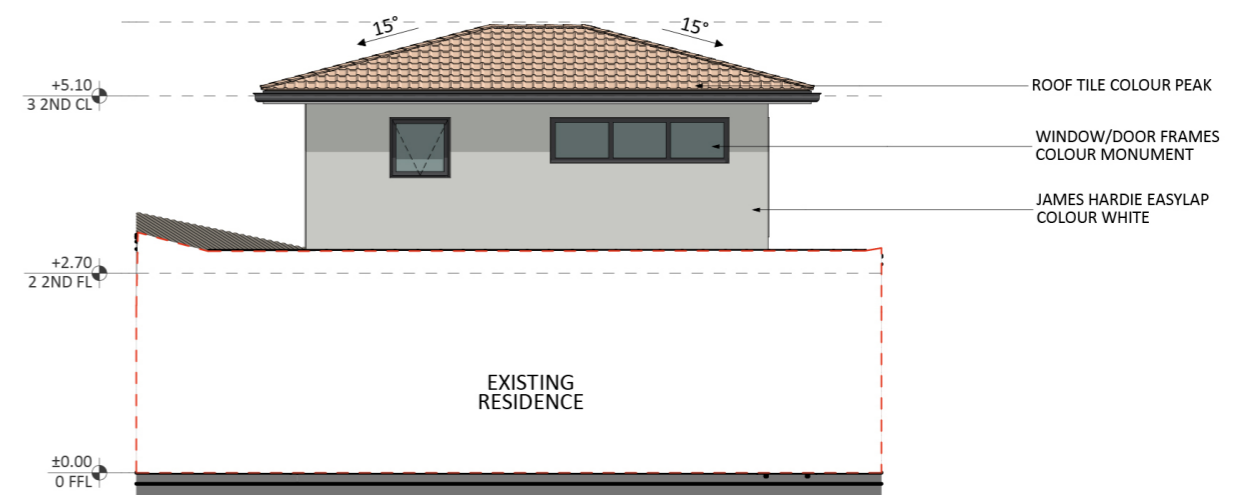

1116

ACT Building Lic: 2012767

**FIXED
PRICE
EXTENSIONS**

Gutters
Colour: Monument

Roof Tile
Colour: Peak

Door and Window Frames
Colour: Monument

James Hardie Tex
Colour: White

An elevation is the height of the structure from ground level to the height of the roof.

SOUTH EAST ELEVATION

NORTH EAST ELEVATION

An elevation is the height of the structure from ground level to the height of the roof.

NORTH WEST ELEVATION

SOUTH WEST ELEVATION

**FIXED
PRICE
EXTENSIONS**

fixedpriceextensions.com.au
canberragrannyflatbuilders.com.au