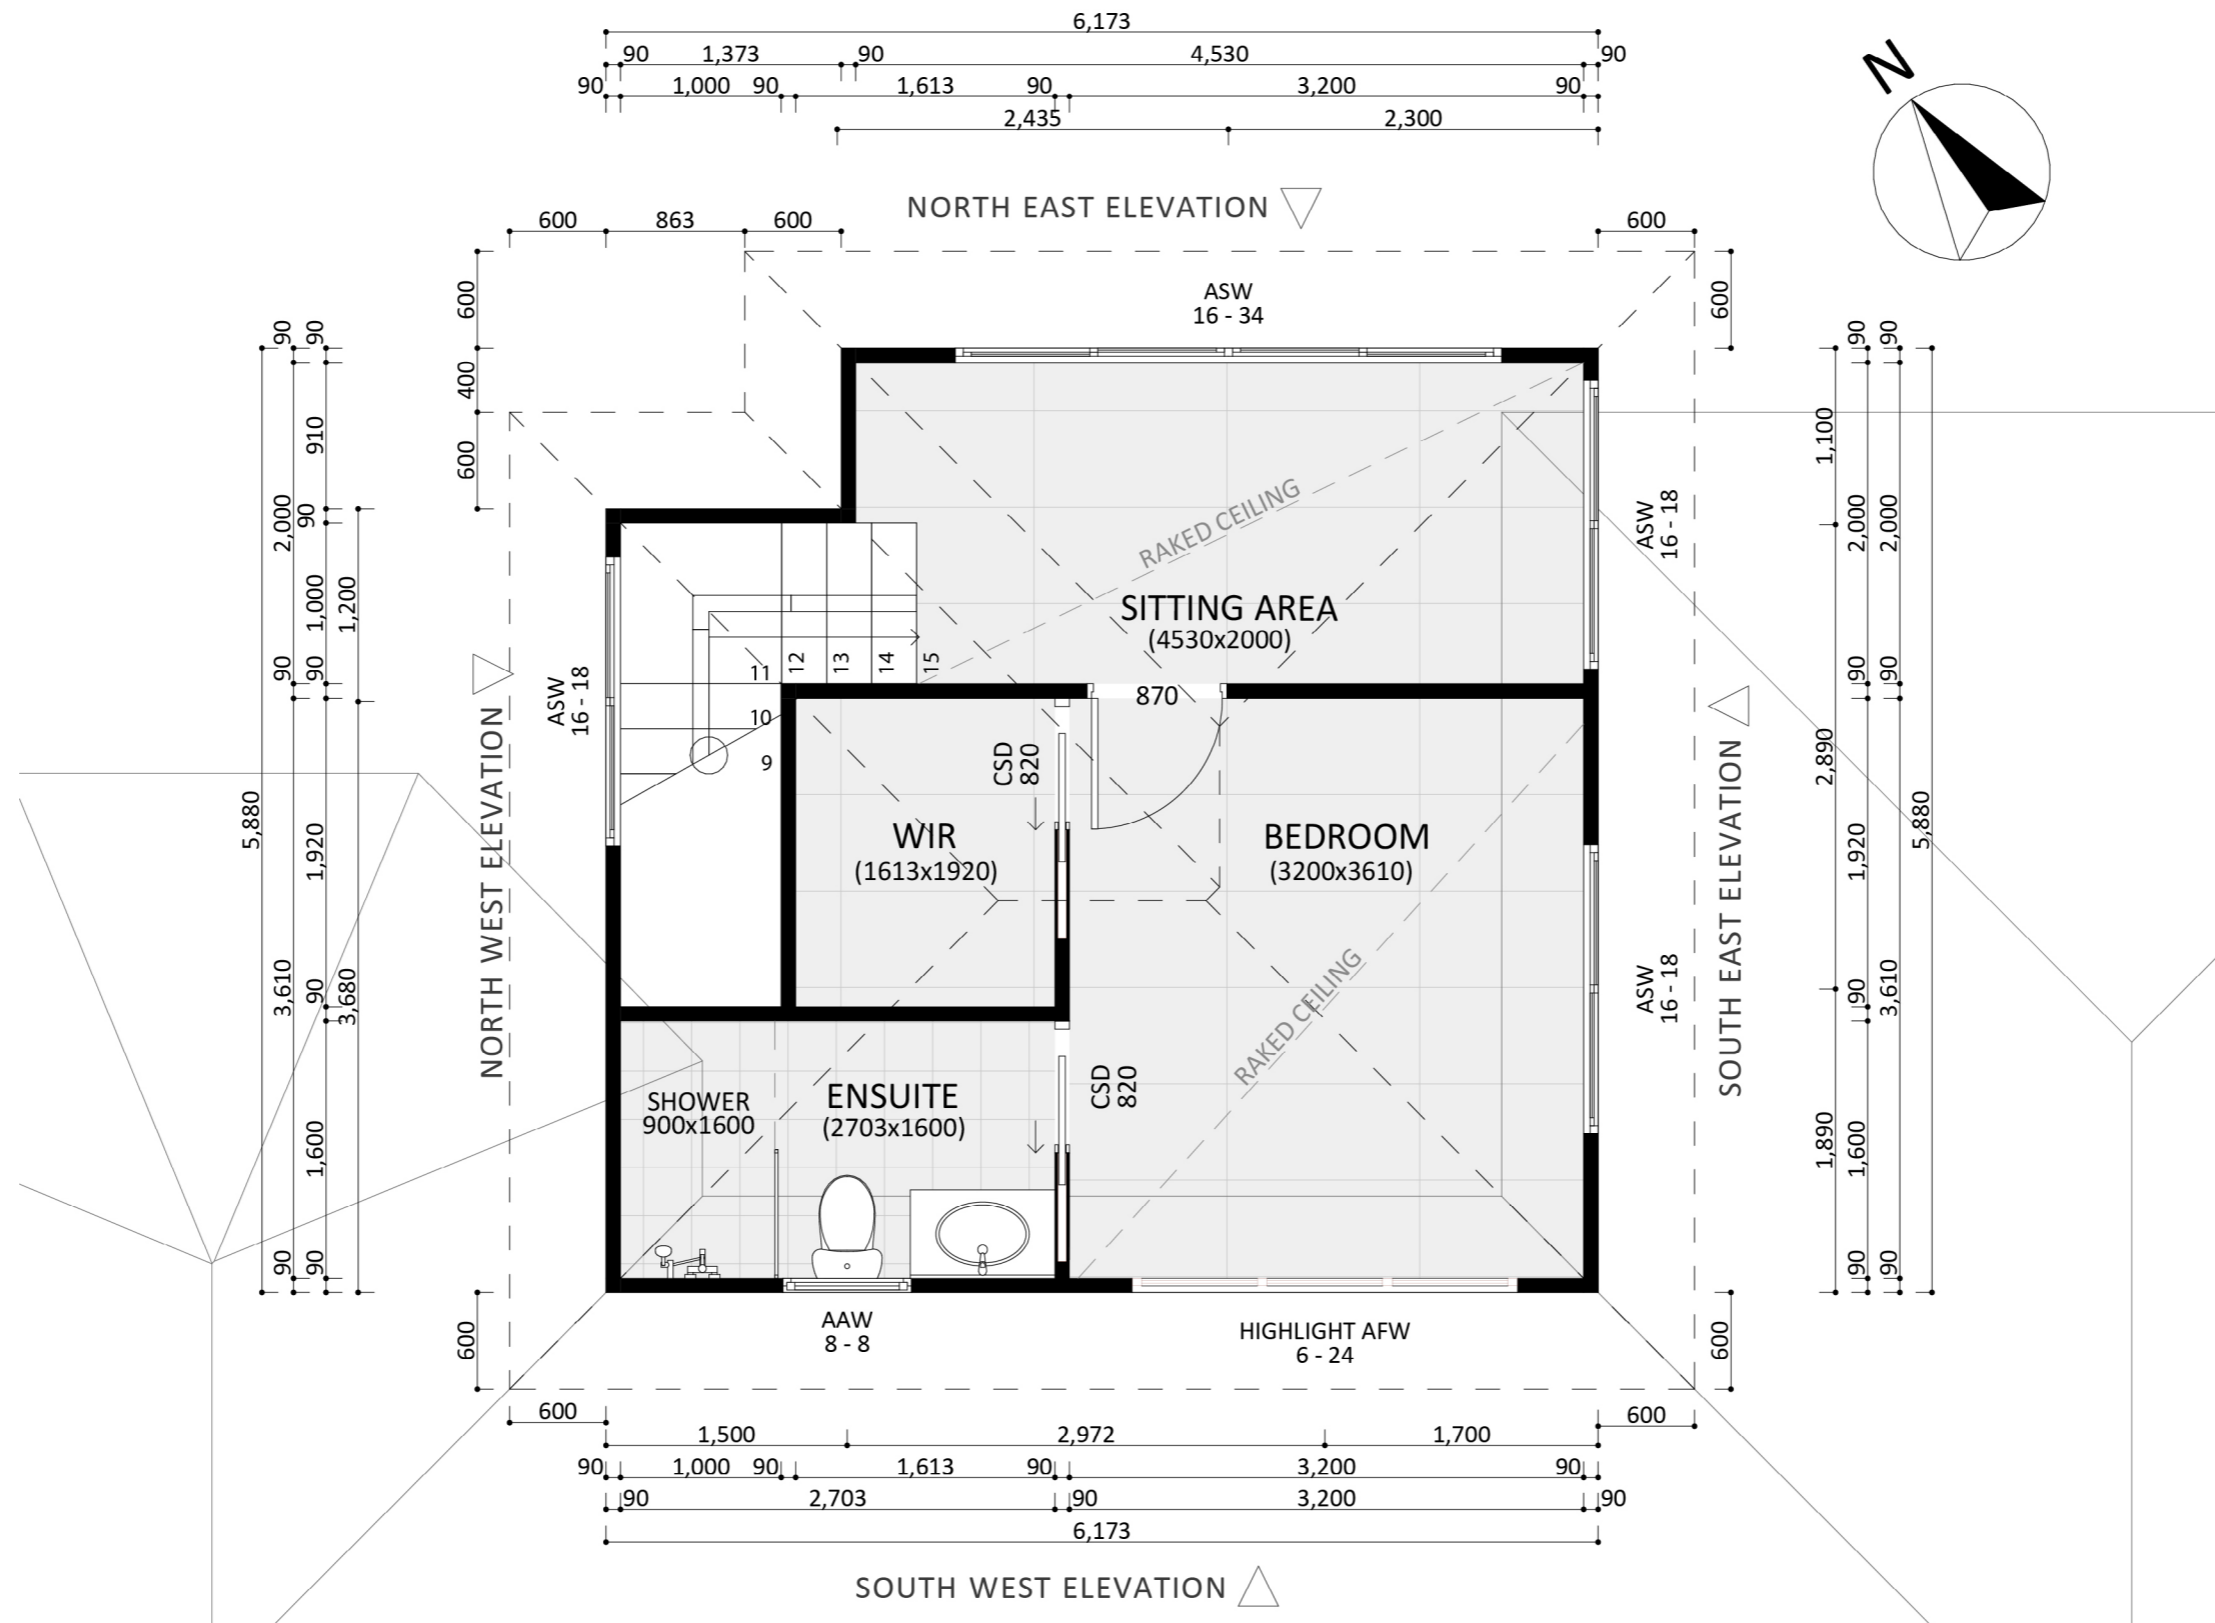

1116

ACT Building Lic: 2012767

**FIXED
PRICE
EXTENSIONS**

Gutters
Colour: Monument

Roof Tile
Colour: Peak

Door and Window Frames
Colour: Monument

James Hardie Tex
Colour: White

An elevation is the height of the structure from ground level to the height of the roof.

SOUTH EAST ELEVATION

NORTH EAST ELEVATION

An elevation is the height of the structure from ground level to the height of the roof.

NORTH WEST ELEVATION

SOUTH WEST ELEVATION

**FIXED
PRICE
EXTENSIONS**

fixedpriceextensions.com.au
canberragrannyflatbuilders.com.au