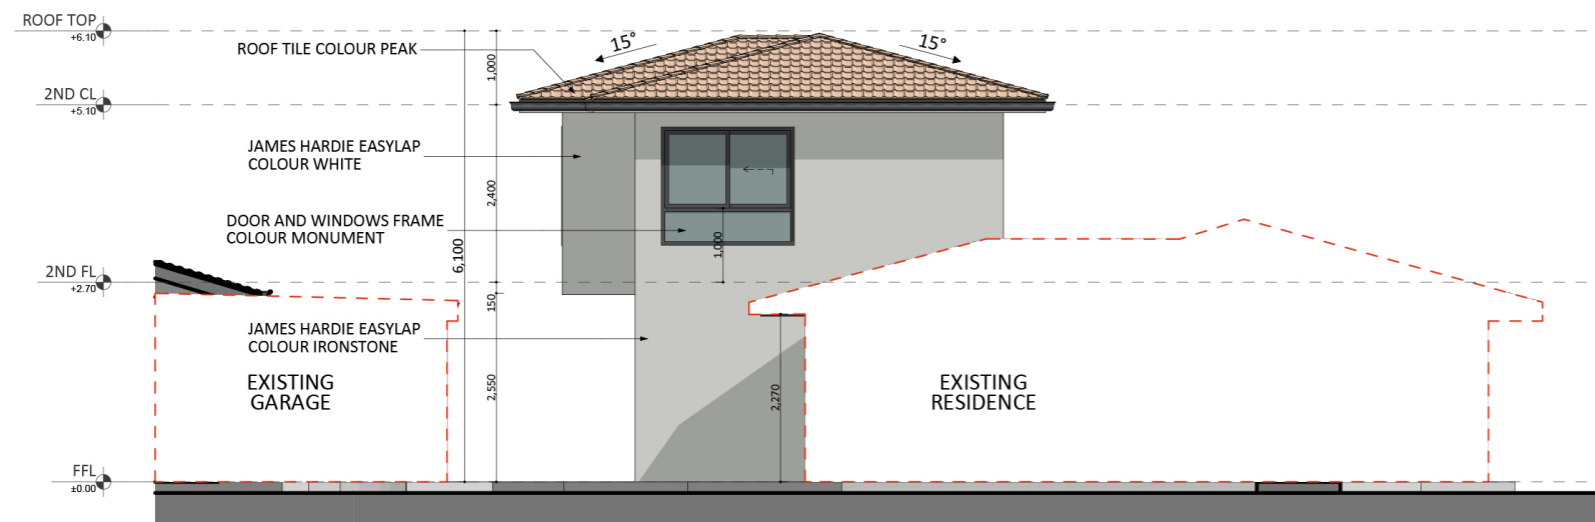

1116

ACT Building Lic: 2012767

**FIXED
PRICE
EXTENSIONS**

Gutters
Colour: Monument

Roof Tile
Colour: Peak

Door and Window Frames
Colour: Monument

James Hardie Tex
Colour: White

An elevation is the height of the structure from ground level to the height of the roof.

SOUTH EAST ELEVATION

NORTH EAST ELEVATION

An elevation is the height of the structure from ground level to the height of the roof.

NORTH WEST ELEVATION

SOUTH WEST ELEVATION

**FIXED
PRICE
EXTENSIONS**

fixedpriceextensions.com.au
canberragrannyflatbuilders.com.au