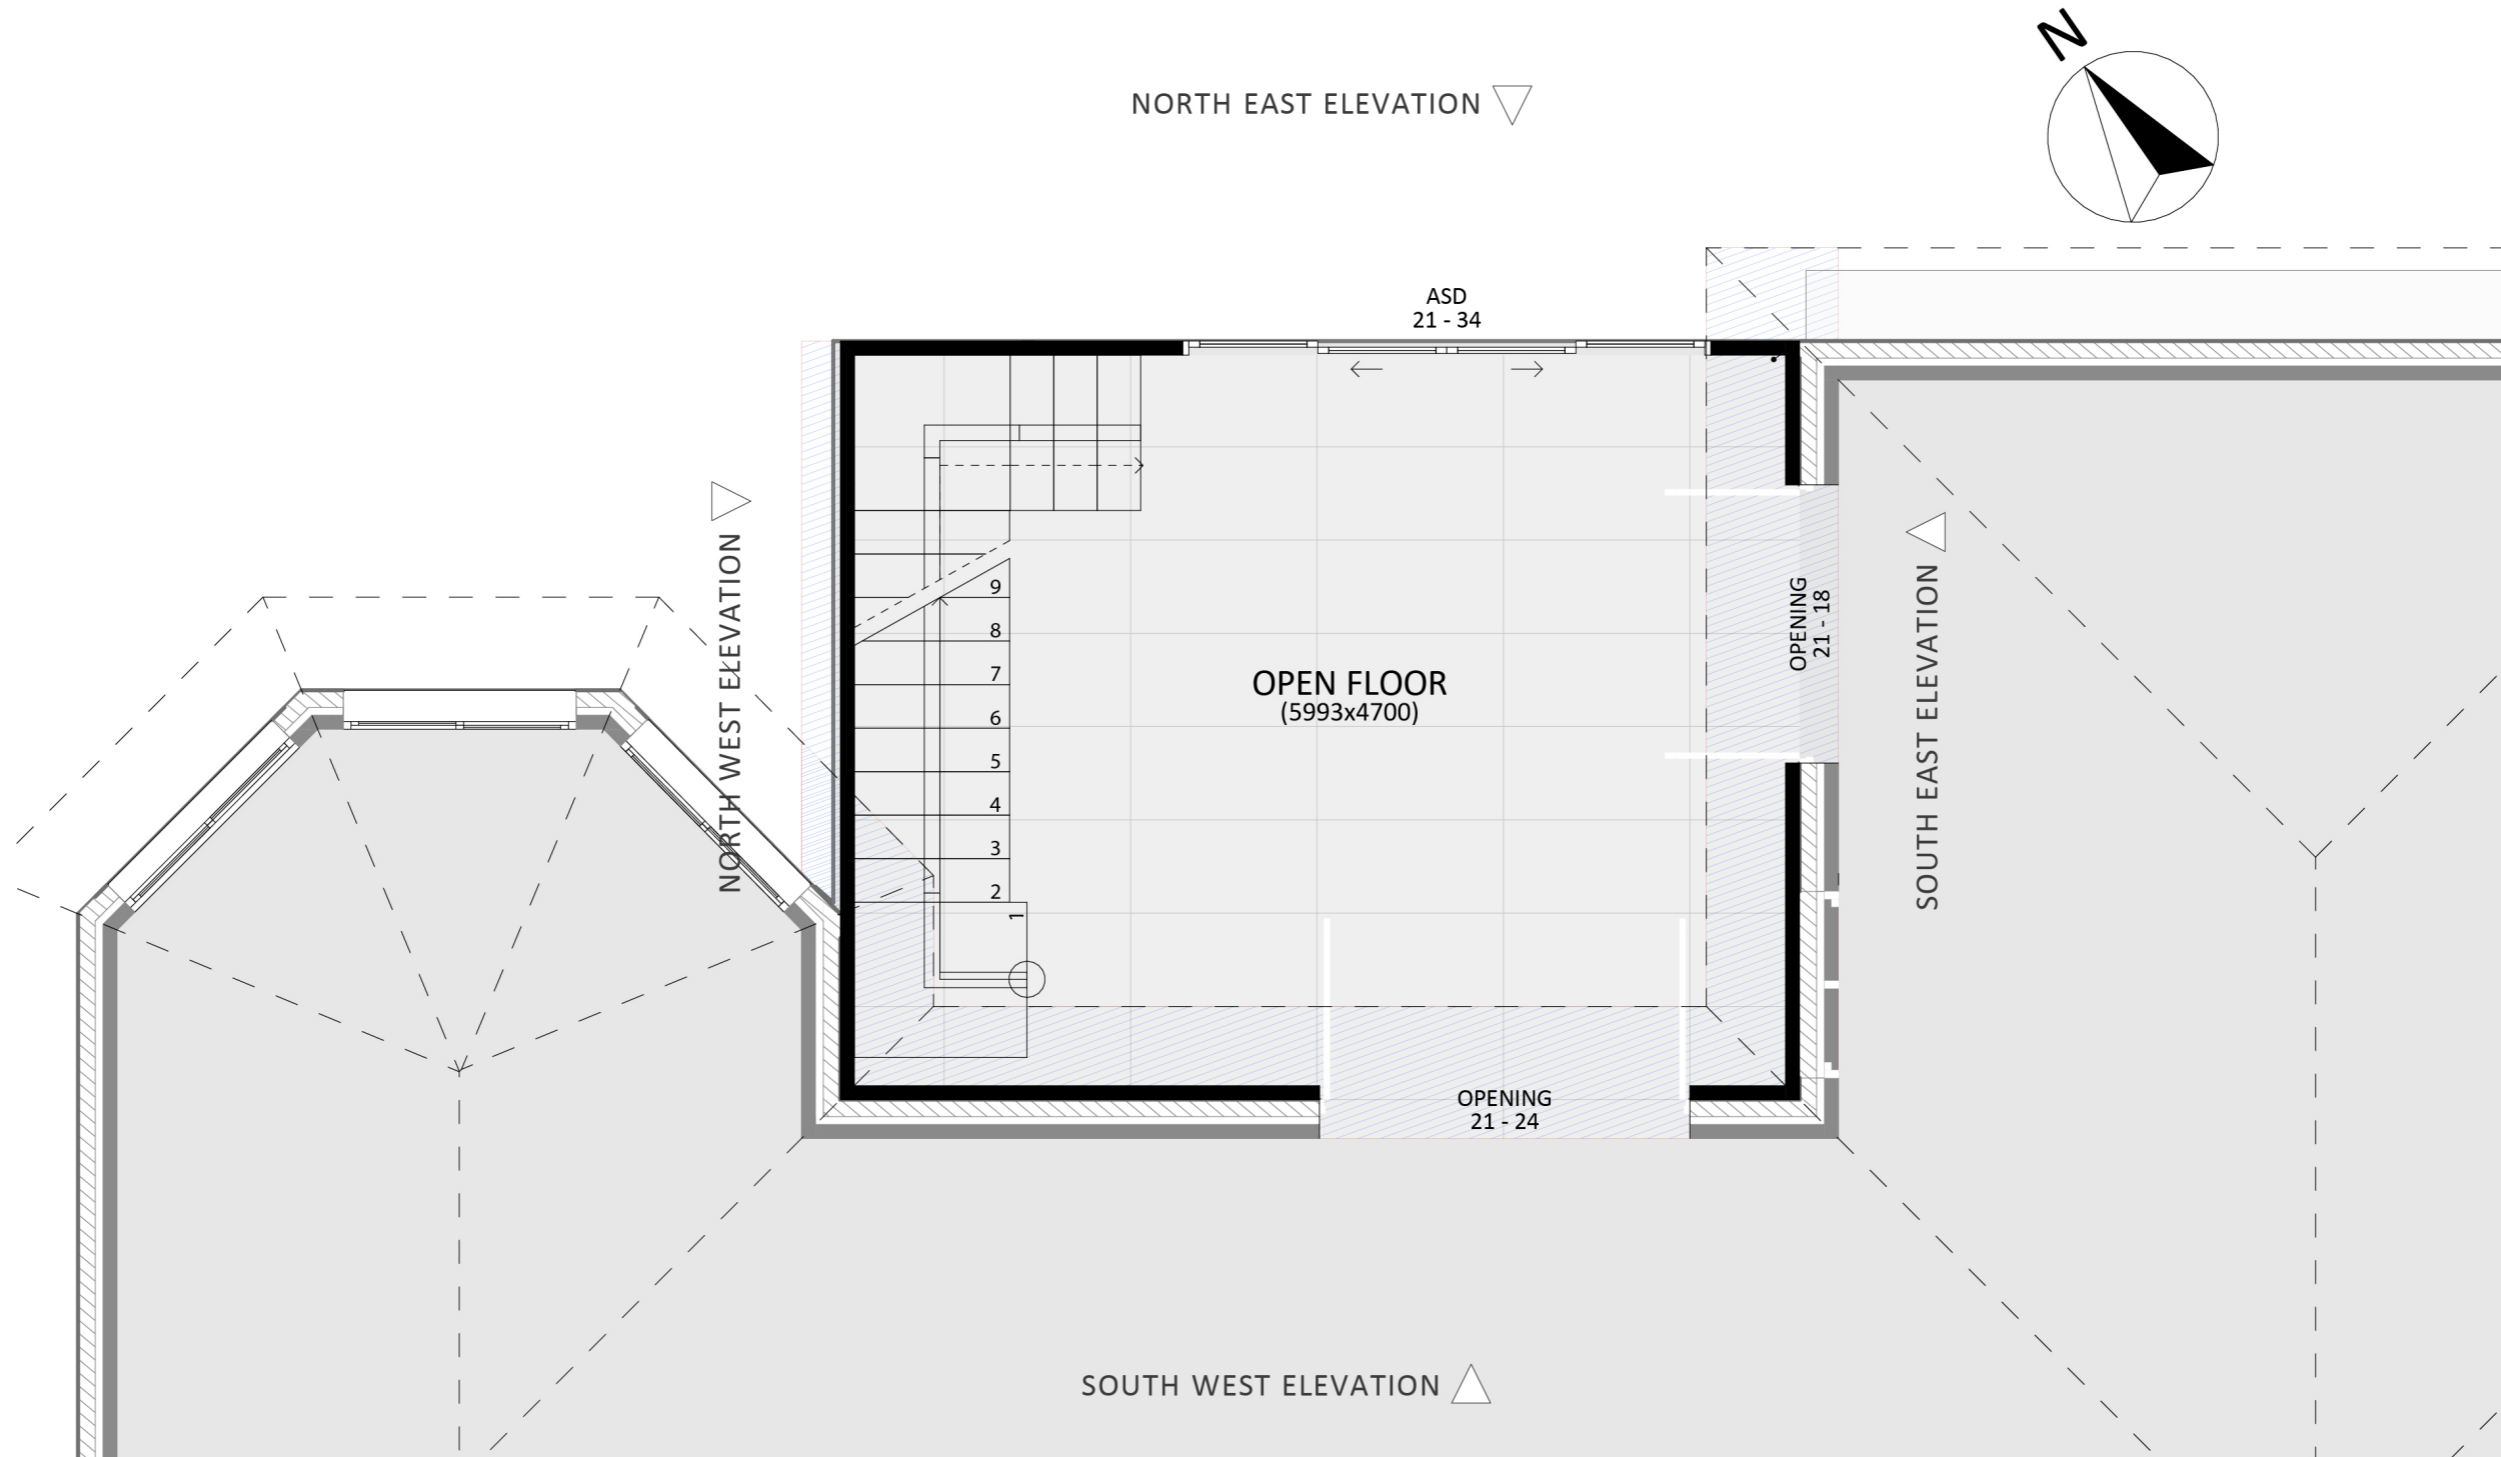

1116

ACT Building Lic: 2012767

**FIXED
PRICE
EXTENSIONS**

Gutters
Colour: Monument

Roof Tile
Colour: Peak

Door and Window Frames
Colour: Monument

James Hardie Tex
Colour: White

An elevation is the height of the structure from ground level to the height of the roof.

SOUTH EAST ELEVATION

NORTH EAST ELEVATION

An elevation is the height of the structure from ground level to the height of the roof.

NORTH WEST ELEVATION

SOUTH WEST ELEVATION

**FIXED
PRICE
EXTENSIONS**

fixedpriceextensions.com.au
canberragrannyflatbuilders.com.au