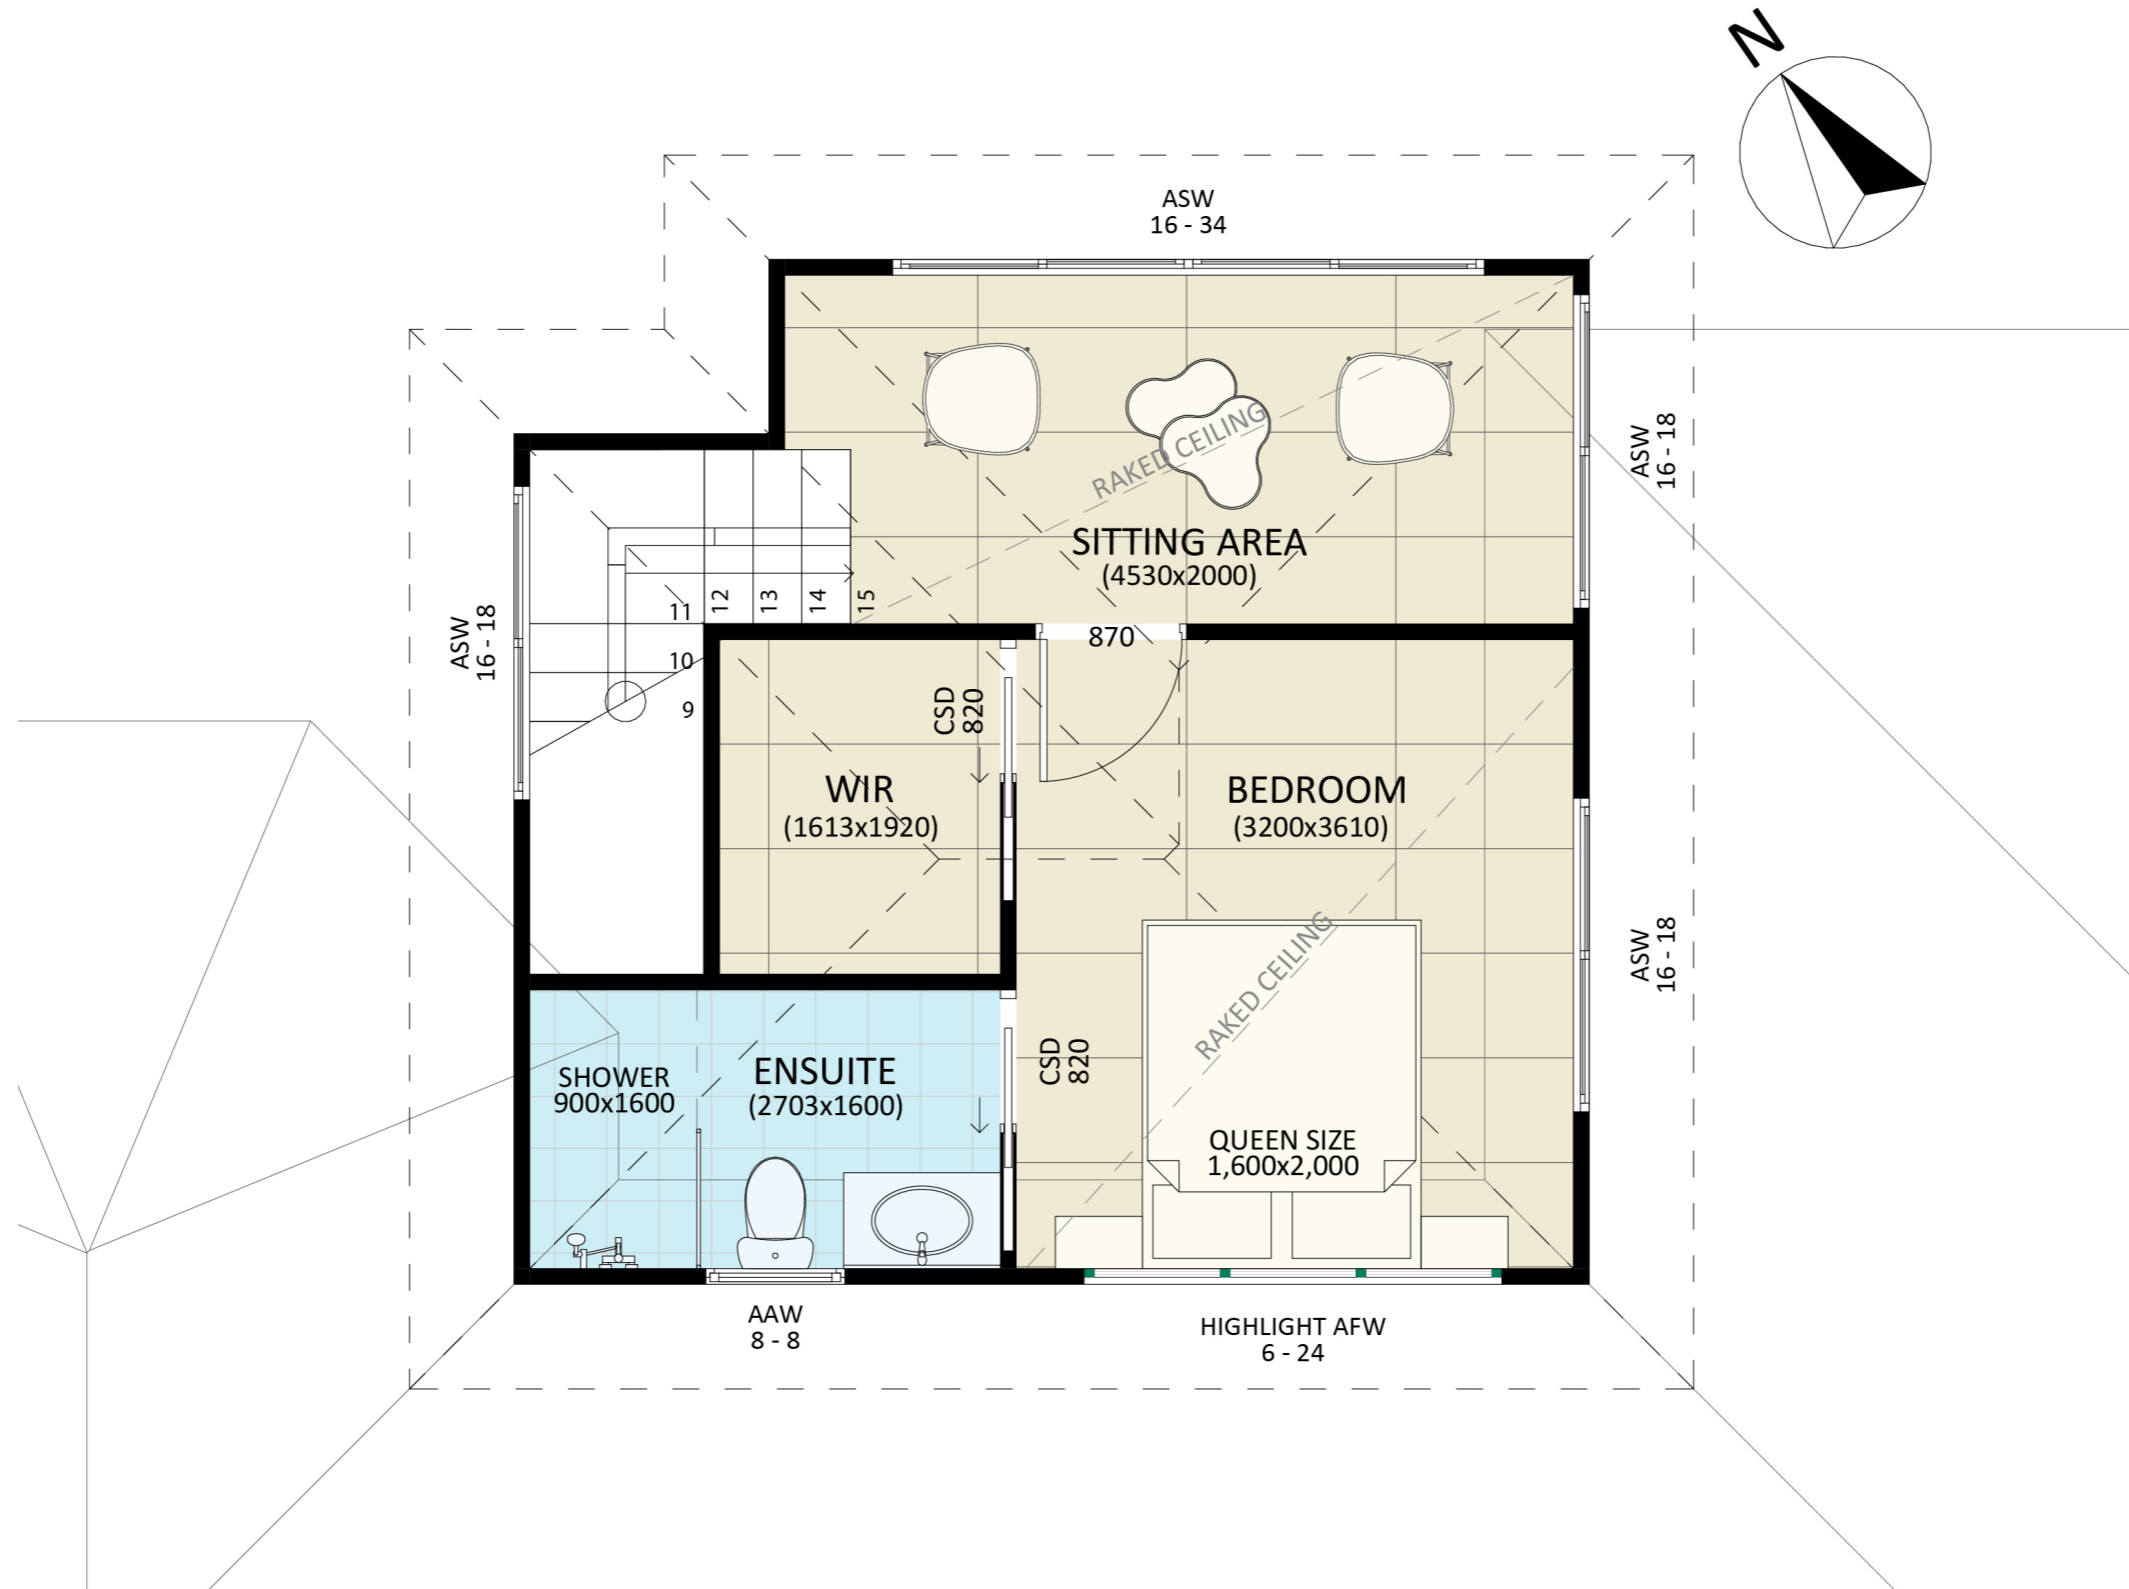

1116

ACT Building Lic: 2012767

**FIXED
PRICE
EXTENSIONS**

Gutters
Colour: Monument

Roof Tile
Colour: Peak

Door and Window Frames
Colour: Monument

James Hardie Tex
Colour: White

An elevation is the height of the structure from ground level to the height of the roof.

SOUTH EAST ELEVATION

NORTH EAST ELEVATION

An elevation is the height of the structure from ground level to the height of the roof.

NORTH WEST ELEVATION

SOUTH WEST ELEVATION

**FIXED
PRICE
EXTENSIONS**

fixedpriceextensions.com.au
canberragrannyflatbuilders.com.au