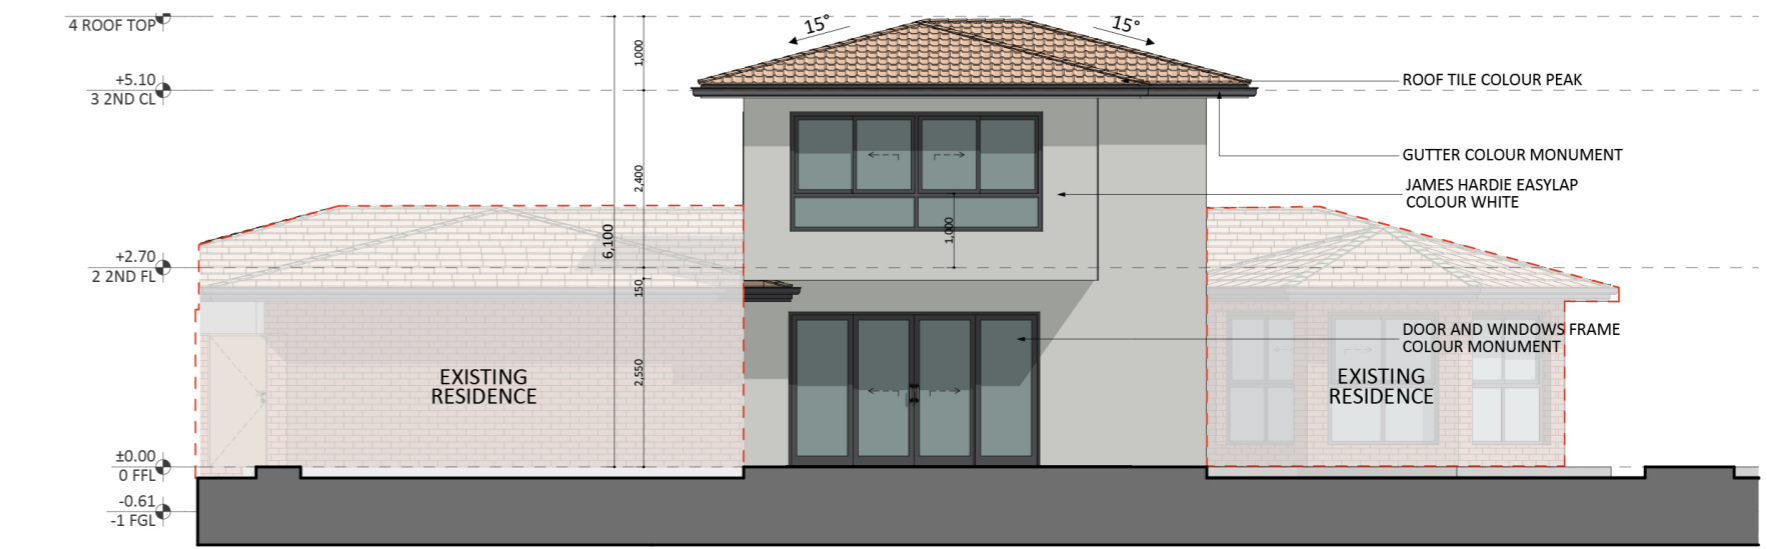

1116

ACT Building Lic: 2012767

**FIXED
PRICE
EXTENSIONS**

Gutters
Colour: Monument

Roof Tile
Colour: Peak

Door and Window Frames
Colour: Monument

James Hardie Tex
Colour: White

An elevation is the height of the structure from ground level to the height of the roof.

SOUTH EAST ELEVATION

NORTH EAST ELEVATION

An elevation is the height of the structure from ground level to the height of the roof.

NORTH WEST ELEVATION

SOUTH WEST ELEVATION

**FIXED
PRICE
EXTENSIONS**

fixedpriceextensions.com.au
canberragrannyflatbuilders.com.au