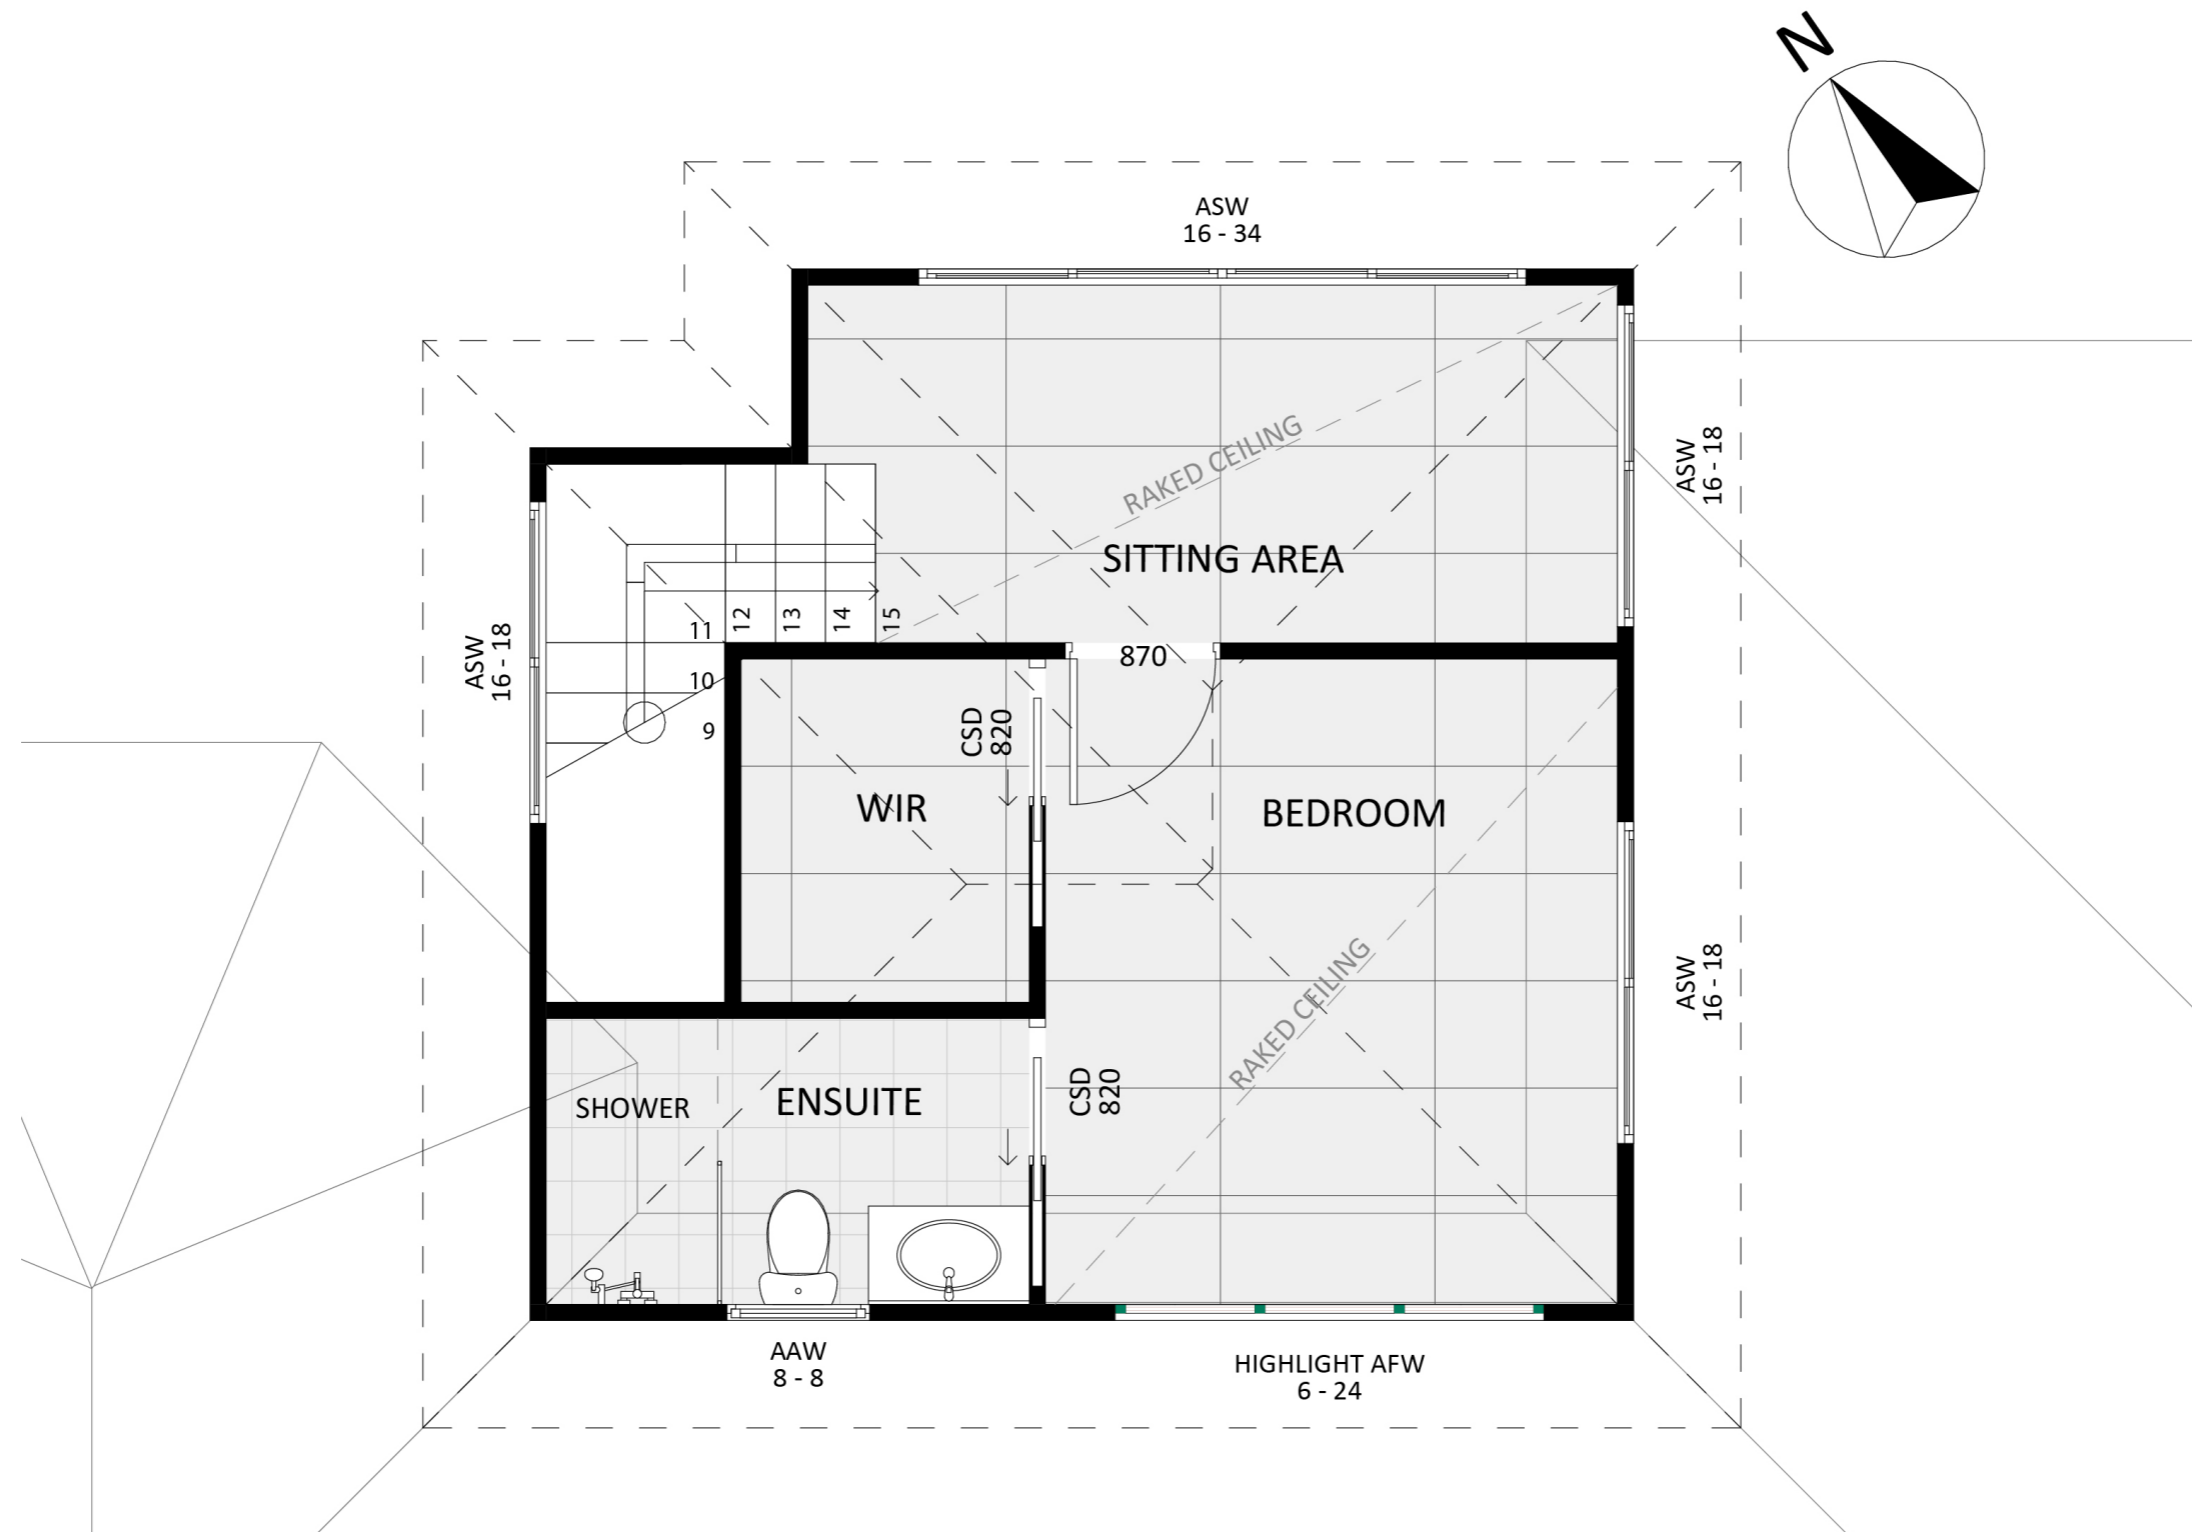

1116

ACT Building Lic: 2012767

**FIXED
PRICE
EXTENSIONS**

Gutters
Colour: Monument

Roof Tile
Colour: Peak

Door and Window Frames
Colour: Monument

James Hardie Tex
Colour: White

An elevation is the height of the structure from ground level to the height of the roof.

SOUTH EAST ELEVATION

NORTH EAST ELEVATION

An elevation is the height of the structure from ground level to the height of the roof.

NORTH WEST ELEVATION

SOUTH WEST ELEVATION

**FIXED
PRICE
EXTENSIONS**

fixedpriceextensions.com.au
canberragrannyflatbuilders.com.au