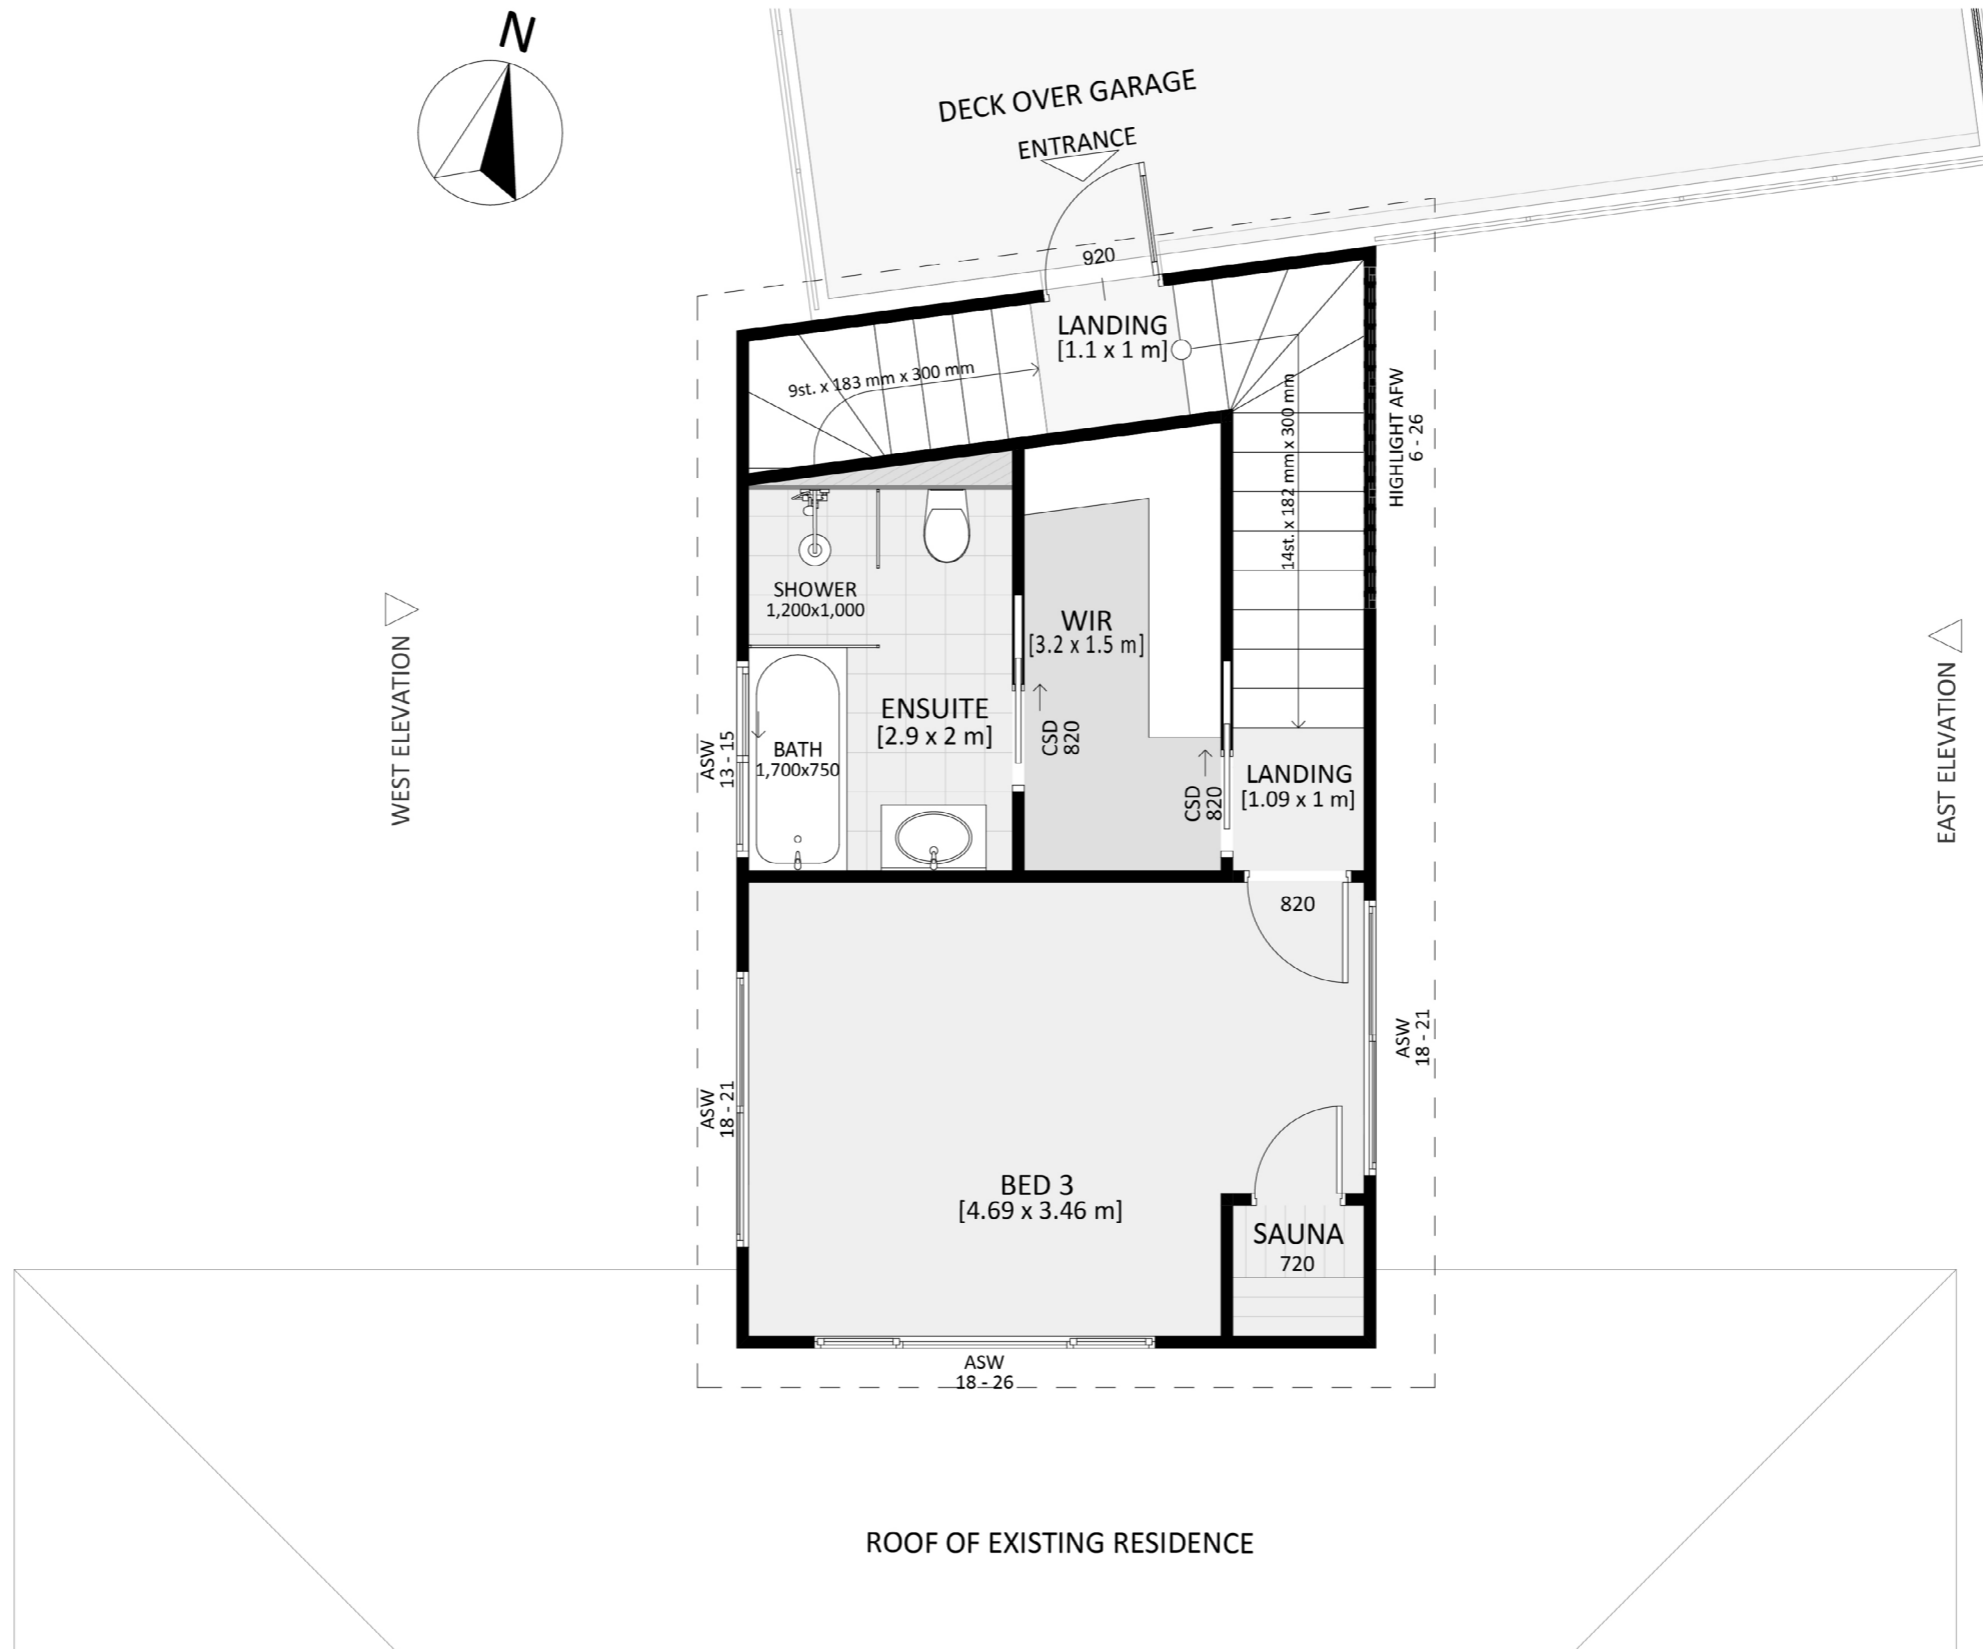

1111

ACT Building Lic: 2012767

**FIXED
PRICE
EXTENSIONS**

Colorbond Sheet Roof Tile
Colour: Monument

Composite Weatherboards
Colour: Cove

Aluminium Window/Door Frames
Colour: Monument

Design 1111 Elevations 1

An elevation is the height of the structure from ground level to the height of the roof.

EAST ELEVATION

WEST ELEVATION

Design 1111 Elevations 2

An elevation is the height of the structure from ground level to the height of the roof.