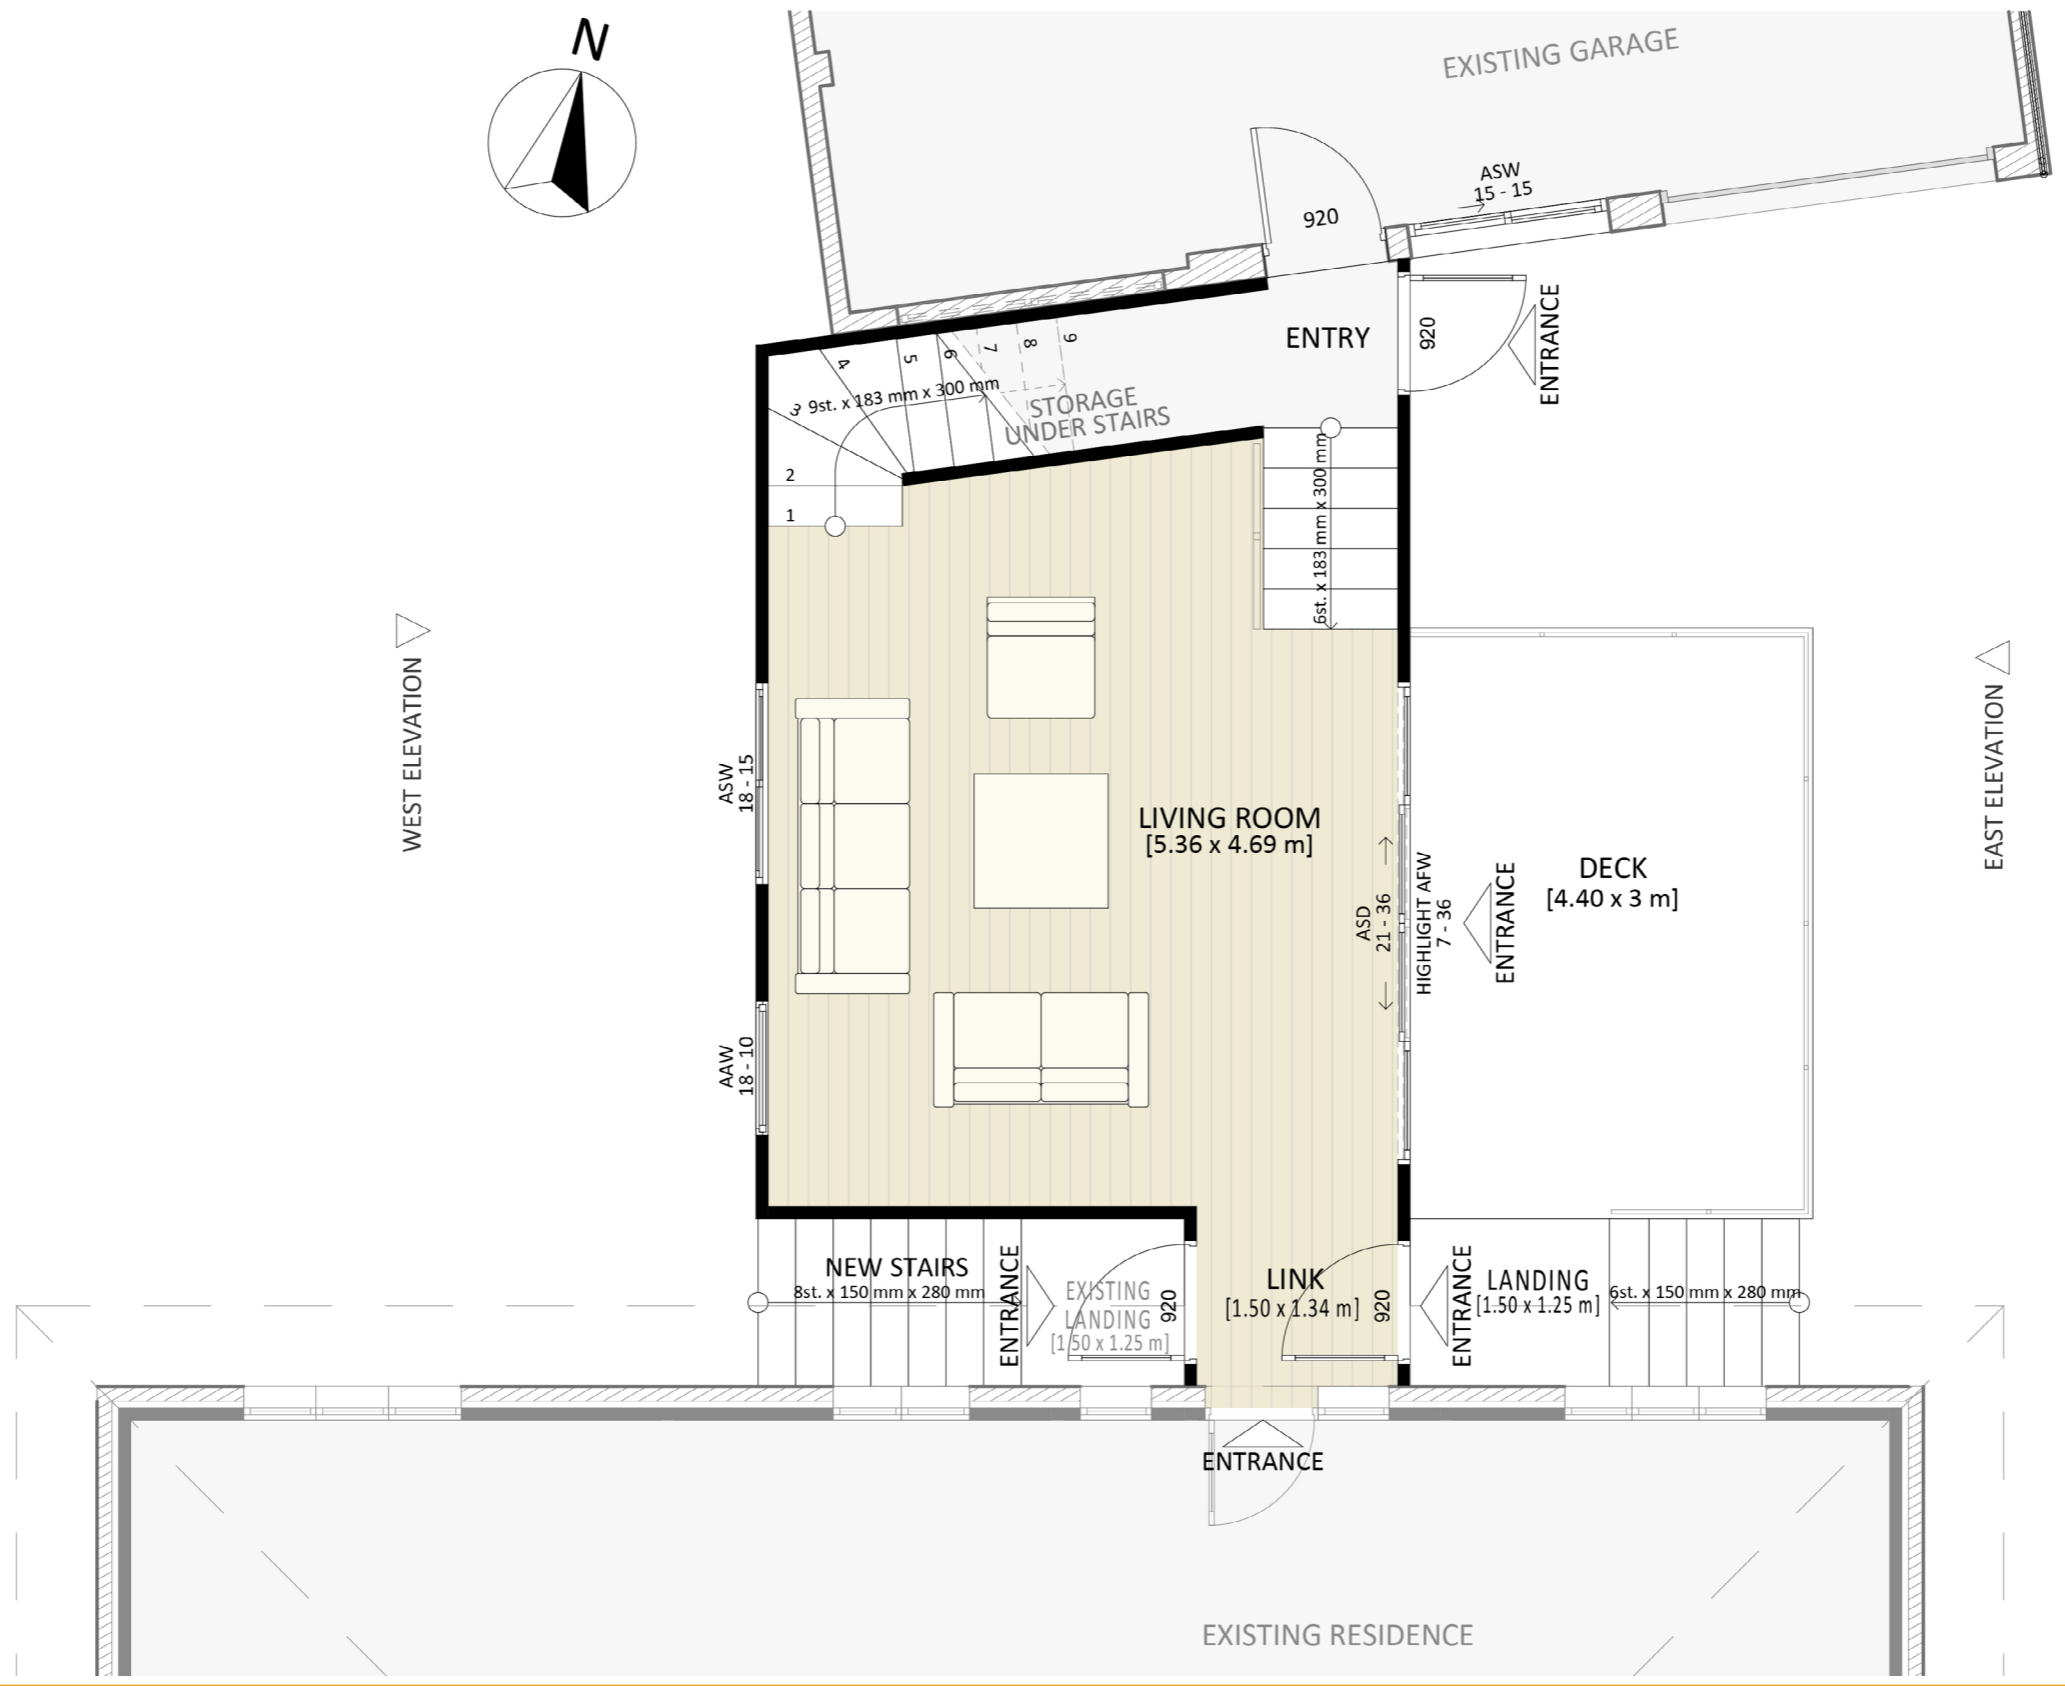

1111

ACT Building Lic: 2012767

**FIXED
PRICE
EXTENSIONS**

Colorbond Sheet Roof Tile
Colour: Monument

Composite Weatherboards
Colour: Cove

Aluminium Window/Door Frames
Colour: Monument

Design 1111 Elevations 1

An elevation is the height of the structure from ground level to the height of the roof.

EAST ELEVATION

WEST ELEVATION

Design 1111 Elevations 2

An elevation is the height of the structure from ground level to the height of the roof.