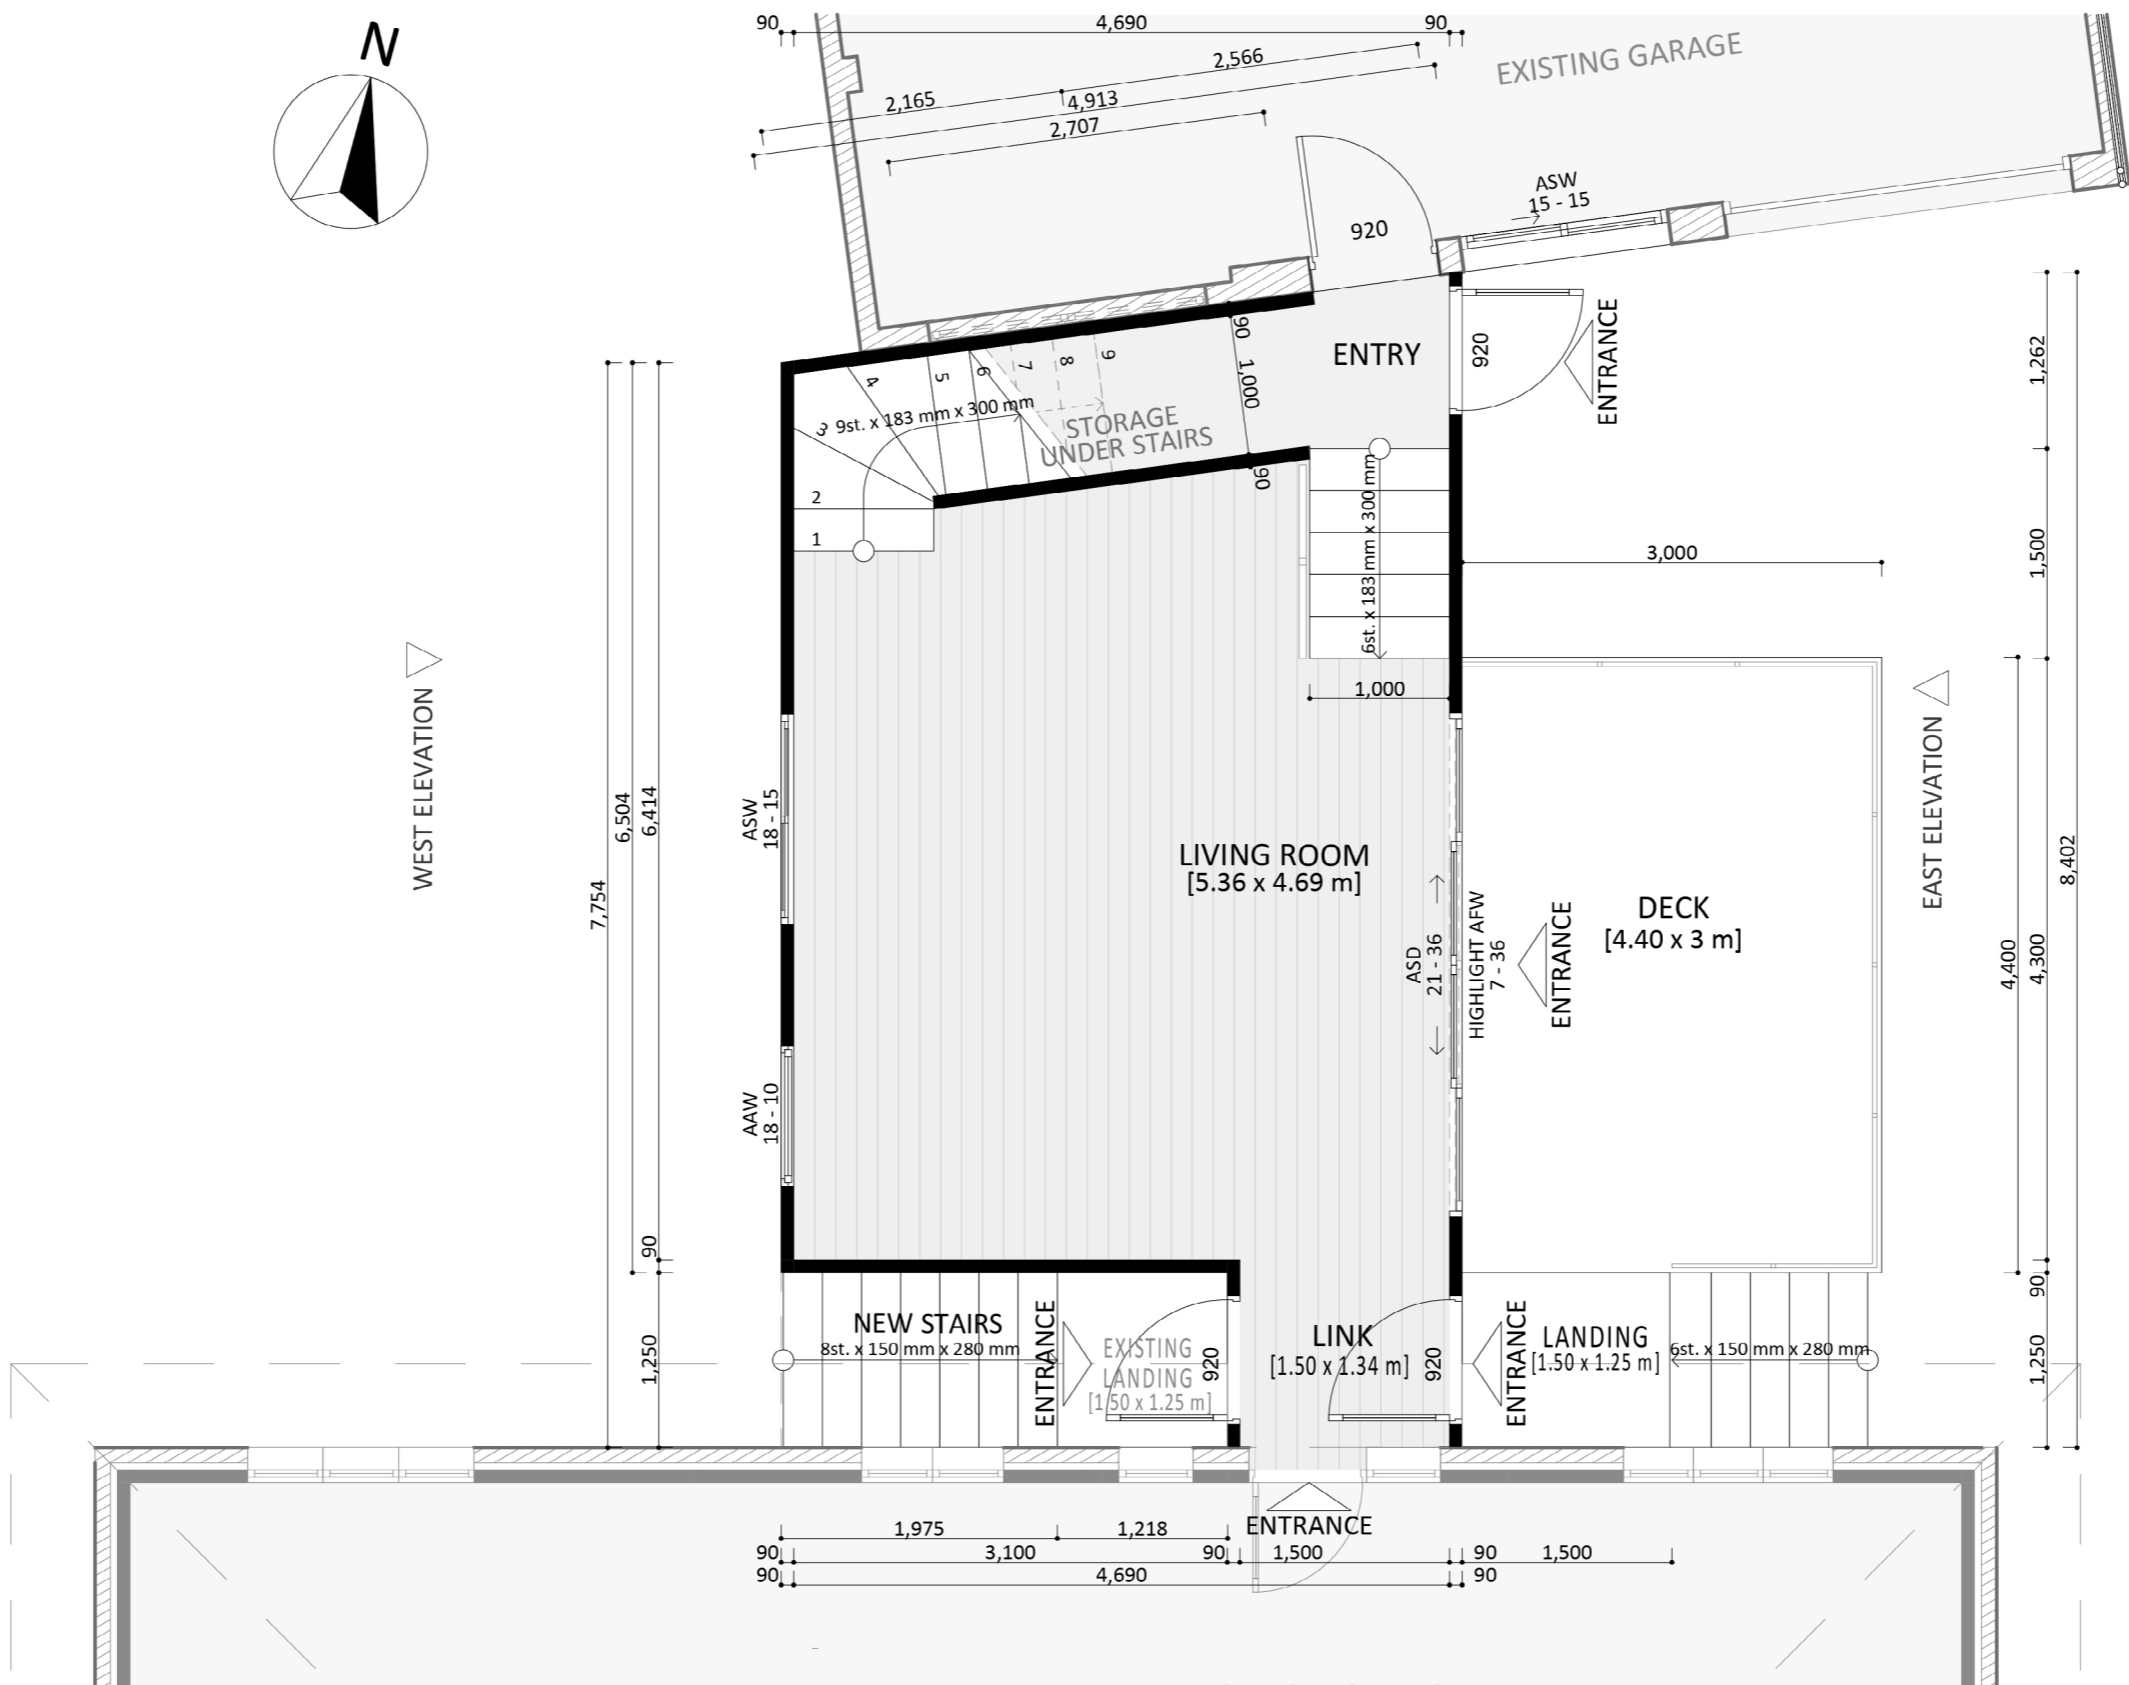

1111

ACT Building Lic: 2012767

**FIXED
PRICE
EXTENSIONS**

Colorbond Sheet Roof Tile
Colour: Monument

Composite Weatherboards
Colour: Cove

Aluminium Window/Door Frames
Colour: Monument

Design 1111 Elevations 1

An elevation is the height of the structure from ground level to the height of the roof.

EAST ELEVATION

WEST ELEVATION

Design 1111 Elevations 2

An elevation is the height of the structure from ground level to the height of the roof.