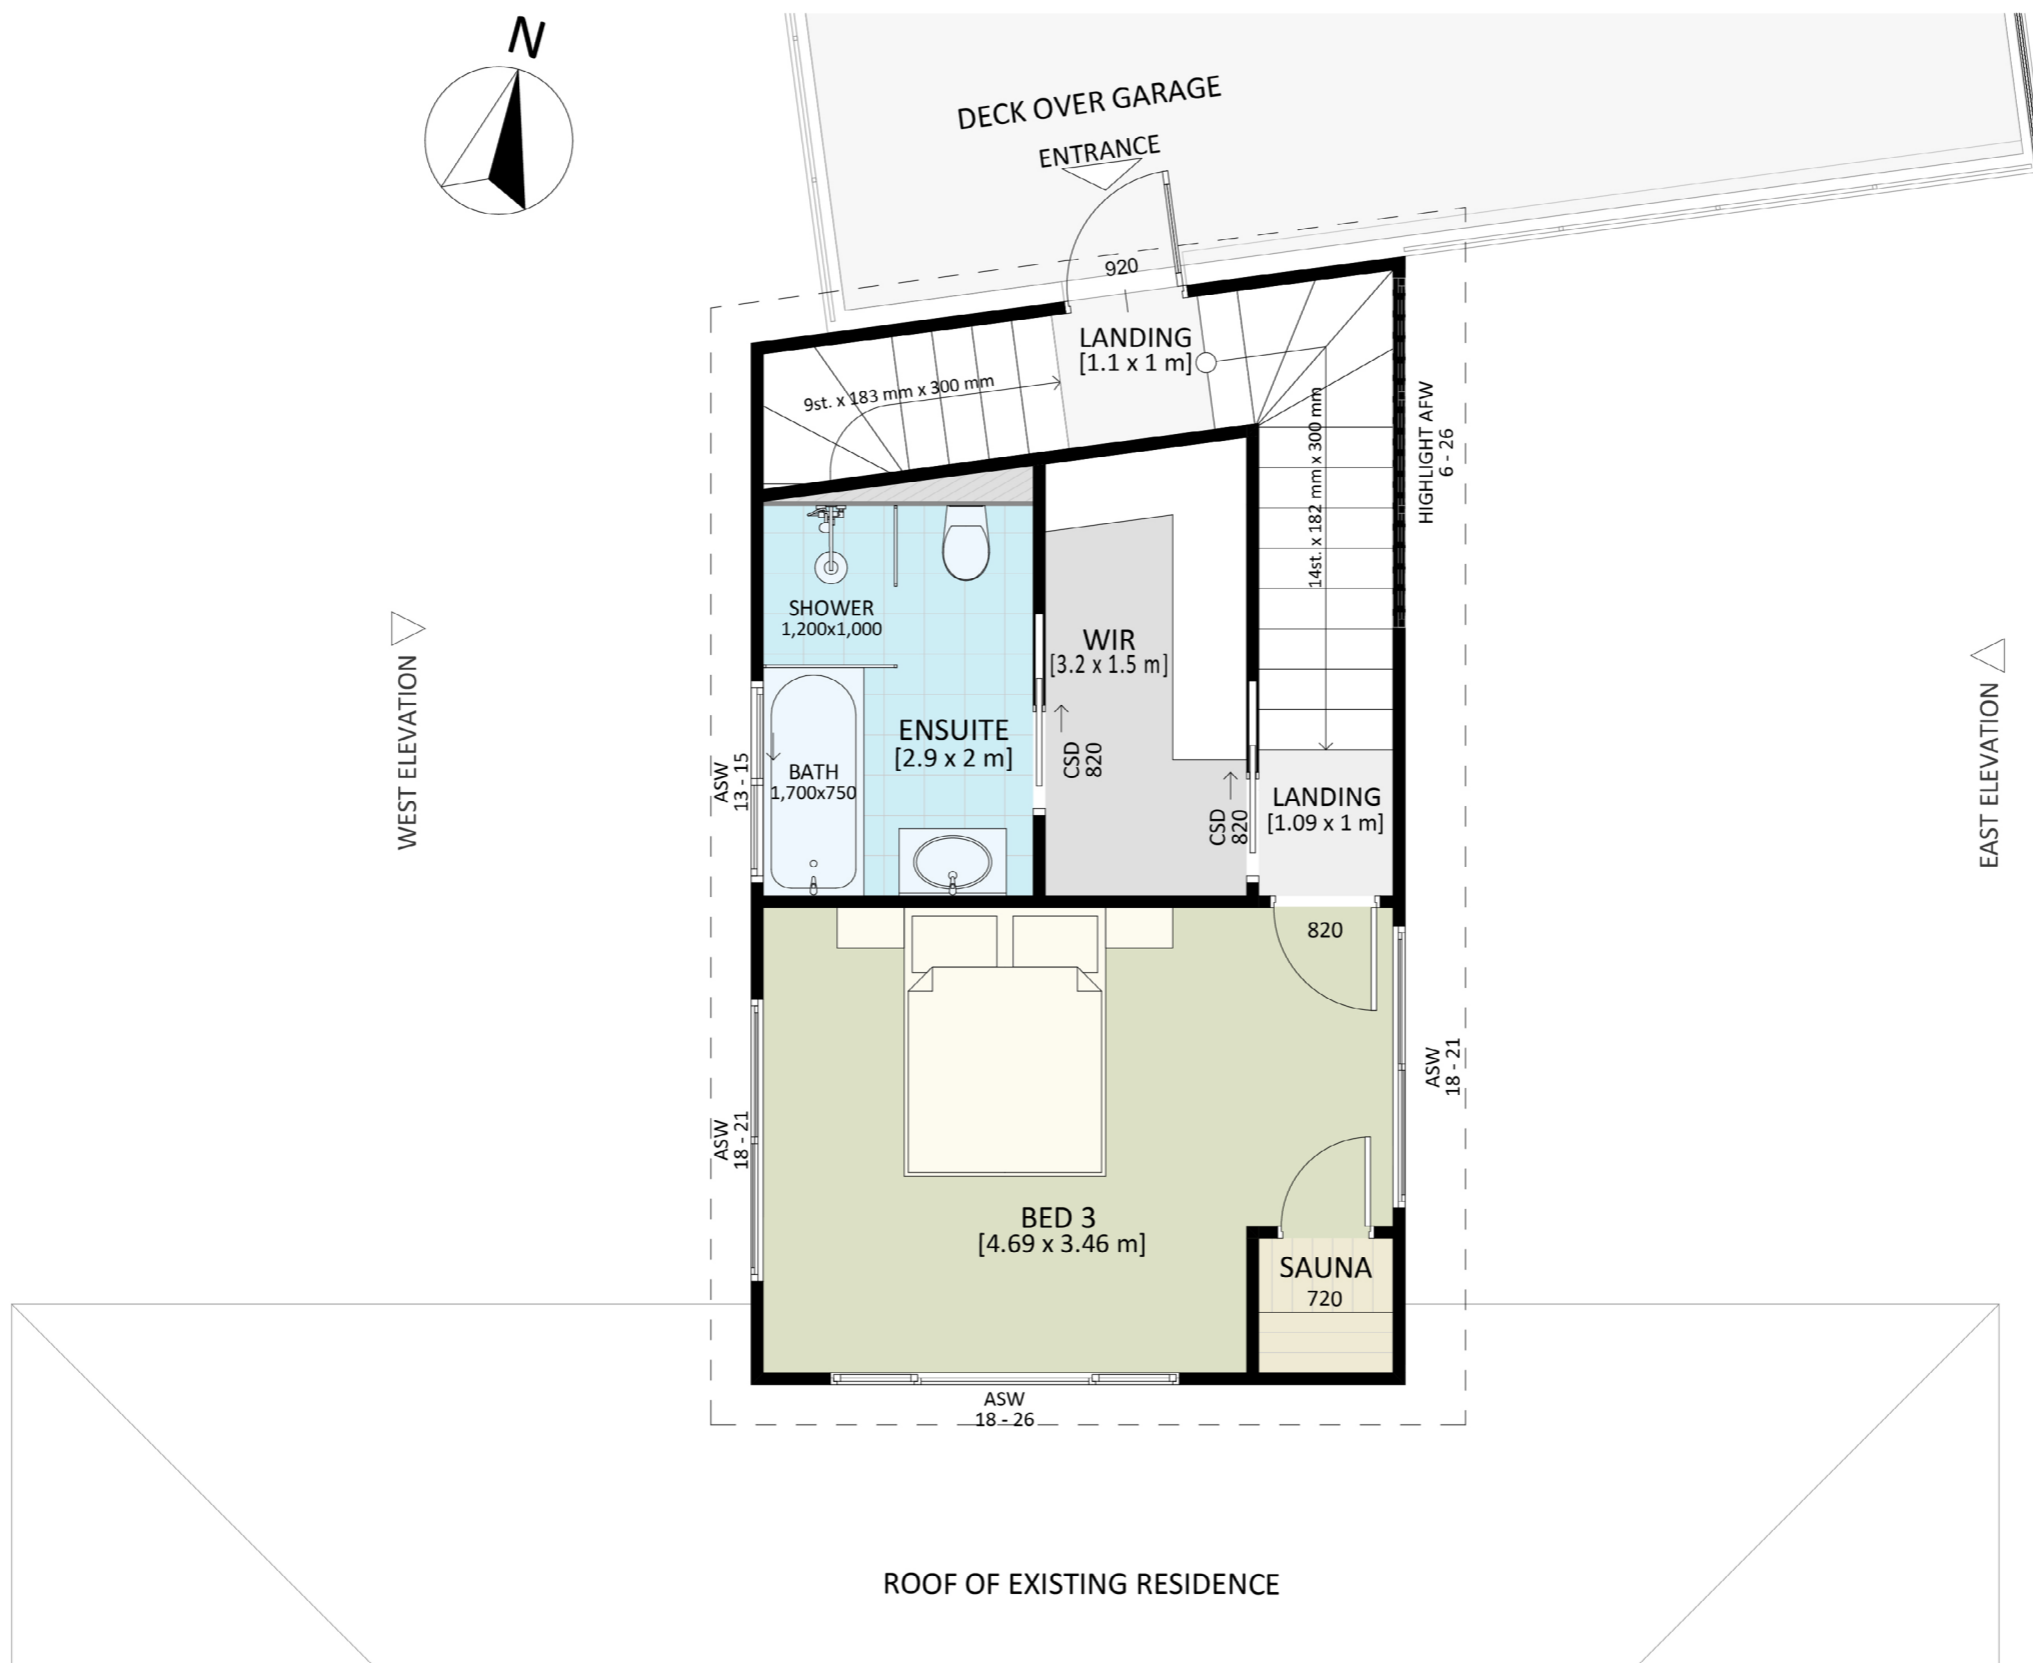

1111

ACT Building Lic: 2012767

**FIXED
PRICE
EXTENSIONS**

Colorbond Sheet Roof Tile
Colour: Monument

Composite Weatherboards
Colour: Cove

Aluminium Window/Door Frames
Colour: Monument

Design 1111 Elevations 1

An elevation is the height of the structure from ground level to the height of the roof.

EAST ELEVATION

WEST ELEVATION

Design 1111 Elevations 2

An elevation is the height of the structure from ground level to the height of the roof.