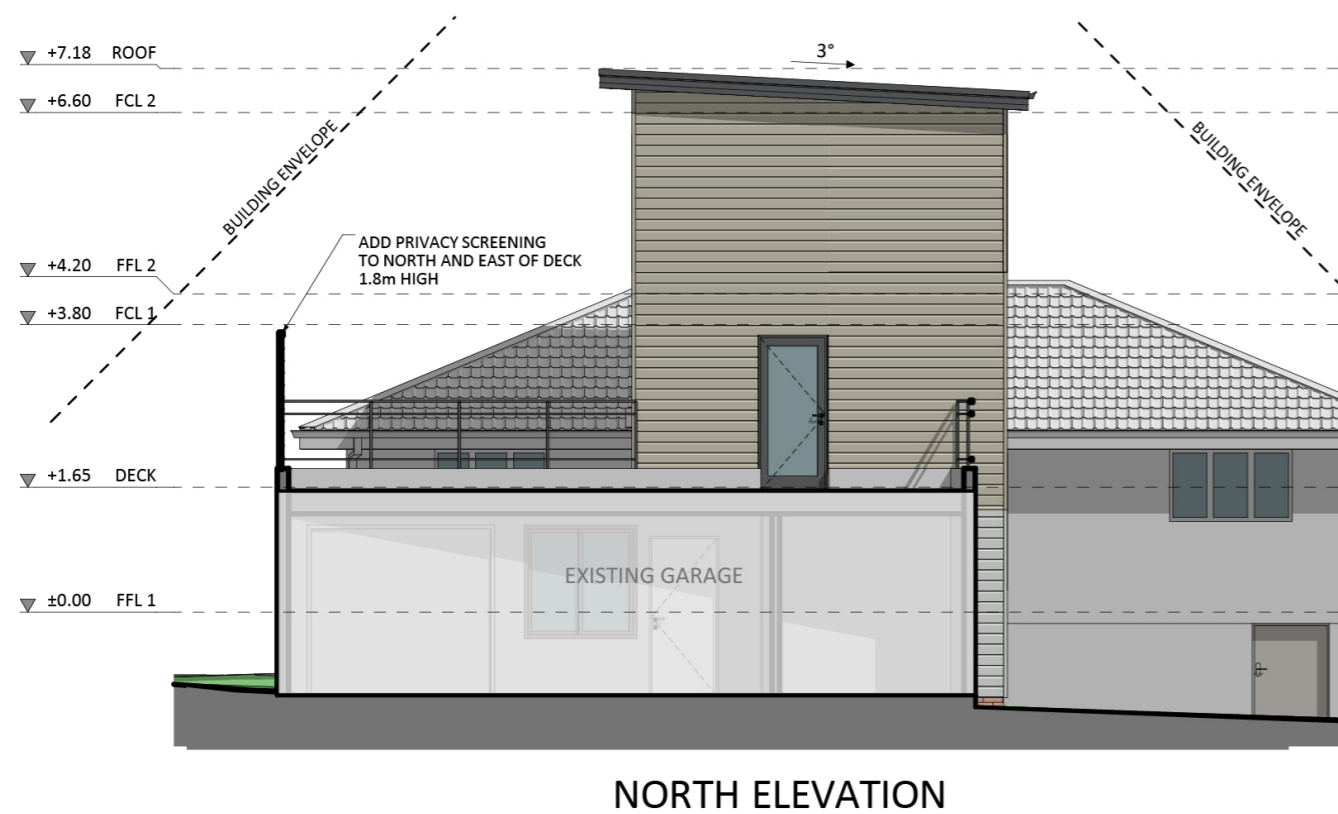

1111

ACT Building Lic: 2012767

**FIXED
PRICE
EXTENSIONS**

Colorbond Sheet Roof Tile
Colour: Monument

Composite Weatherboards
Colour: Cove

Aluminium Window/Door Frames
Colour: Monument

Design 1111 Elevations 1

An elevation is the height of the structure from ground level to the height of the roof.

EAST ELEVATION

WEST ELEVATION

Design 1111 Elevations 2

An elevation is the height of the structure from ground level to the height of the roof.