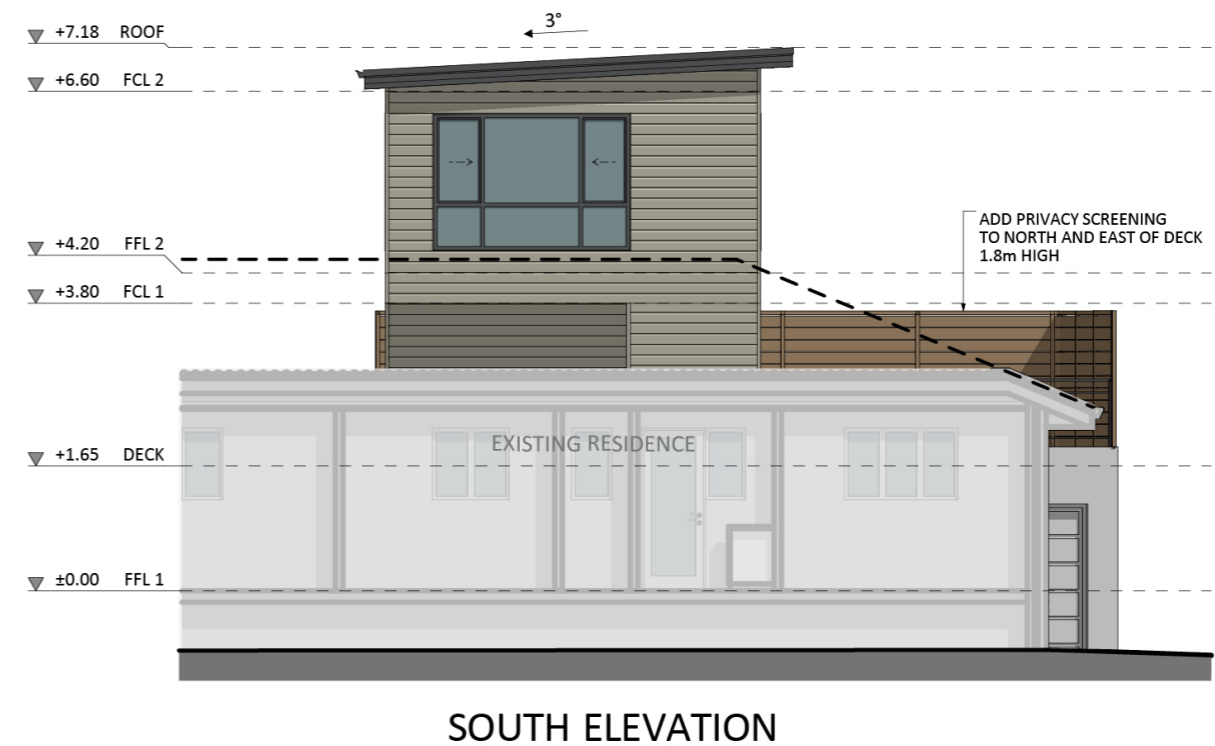

1111

ACT Building Lic: 2012767

**FIXED
PRICE
EXTENSIONS**

Colorbond Sheet Roof Tile
Colour: Monument

Composite Weatherboards
Colour: Cove

Aluminium Window/Door Frames
Colour: Monument

Design 1111 Elevations 1

An elevation is the height of the structure from ground level to the height of the roof.

EAST ELEVATION

WEST ELEVATION

Design 1111 Elevations 2

An elevation is the height of the structure from ground level to the height of the roof.