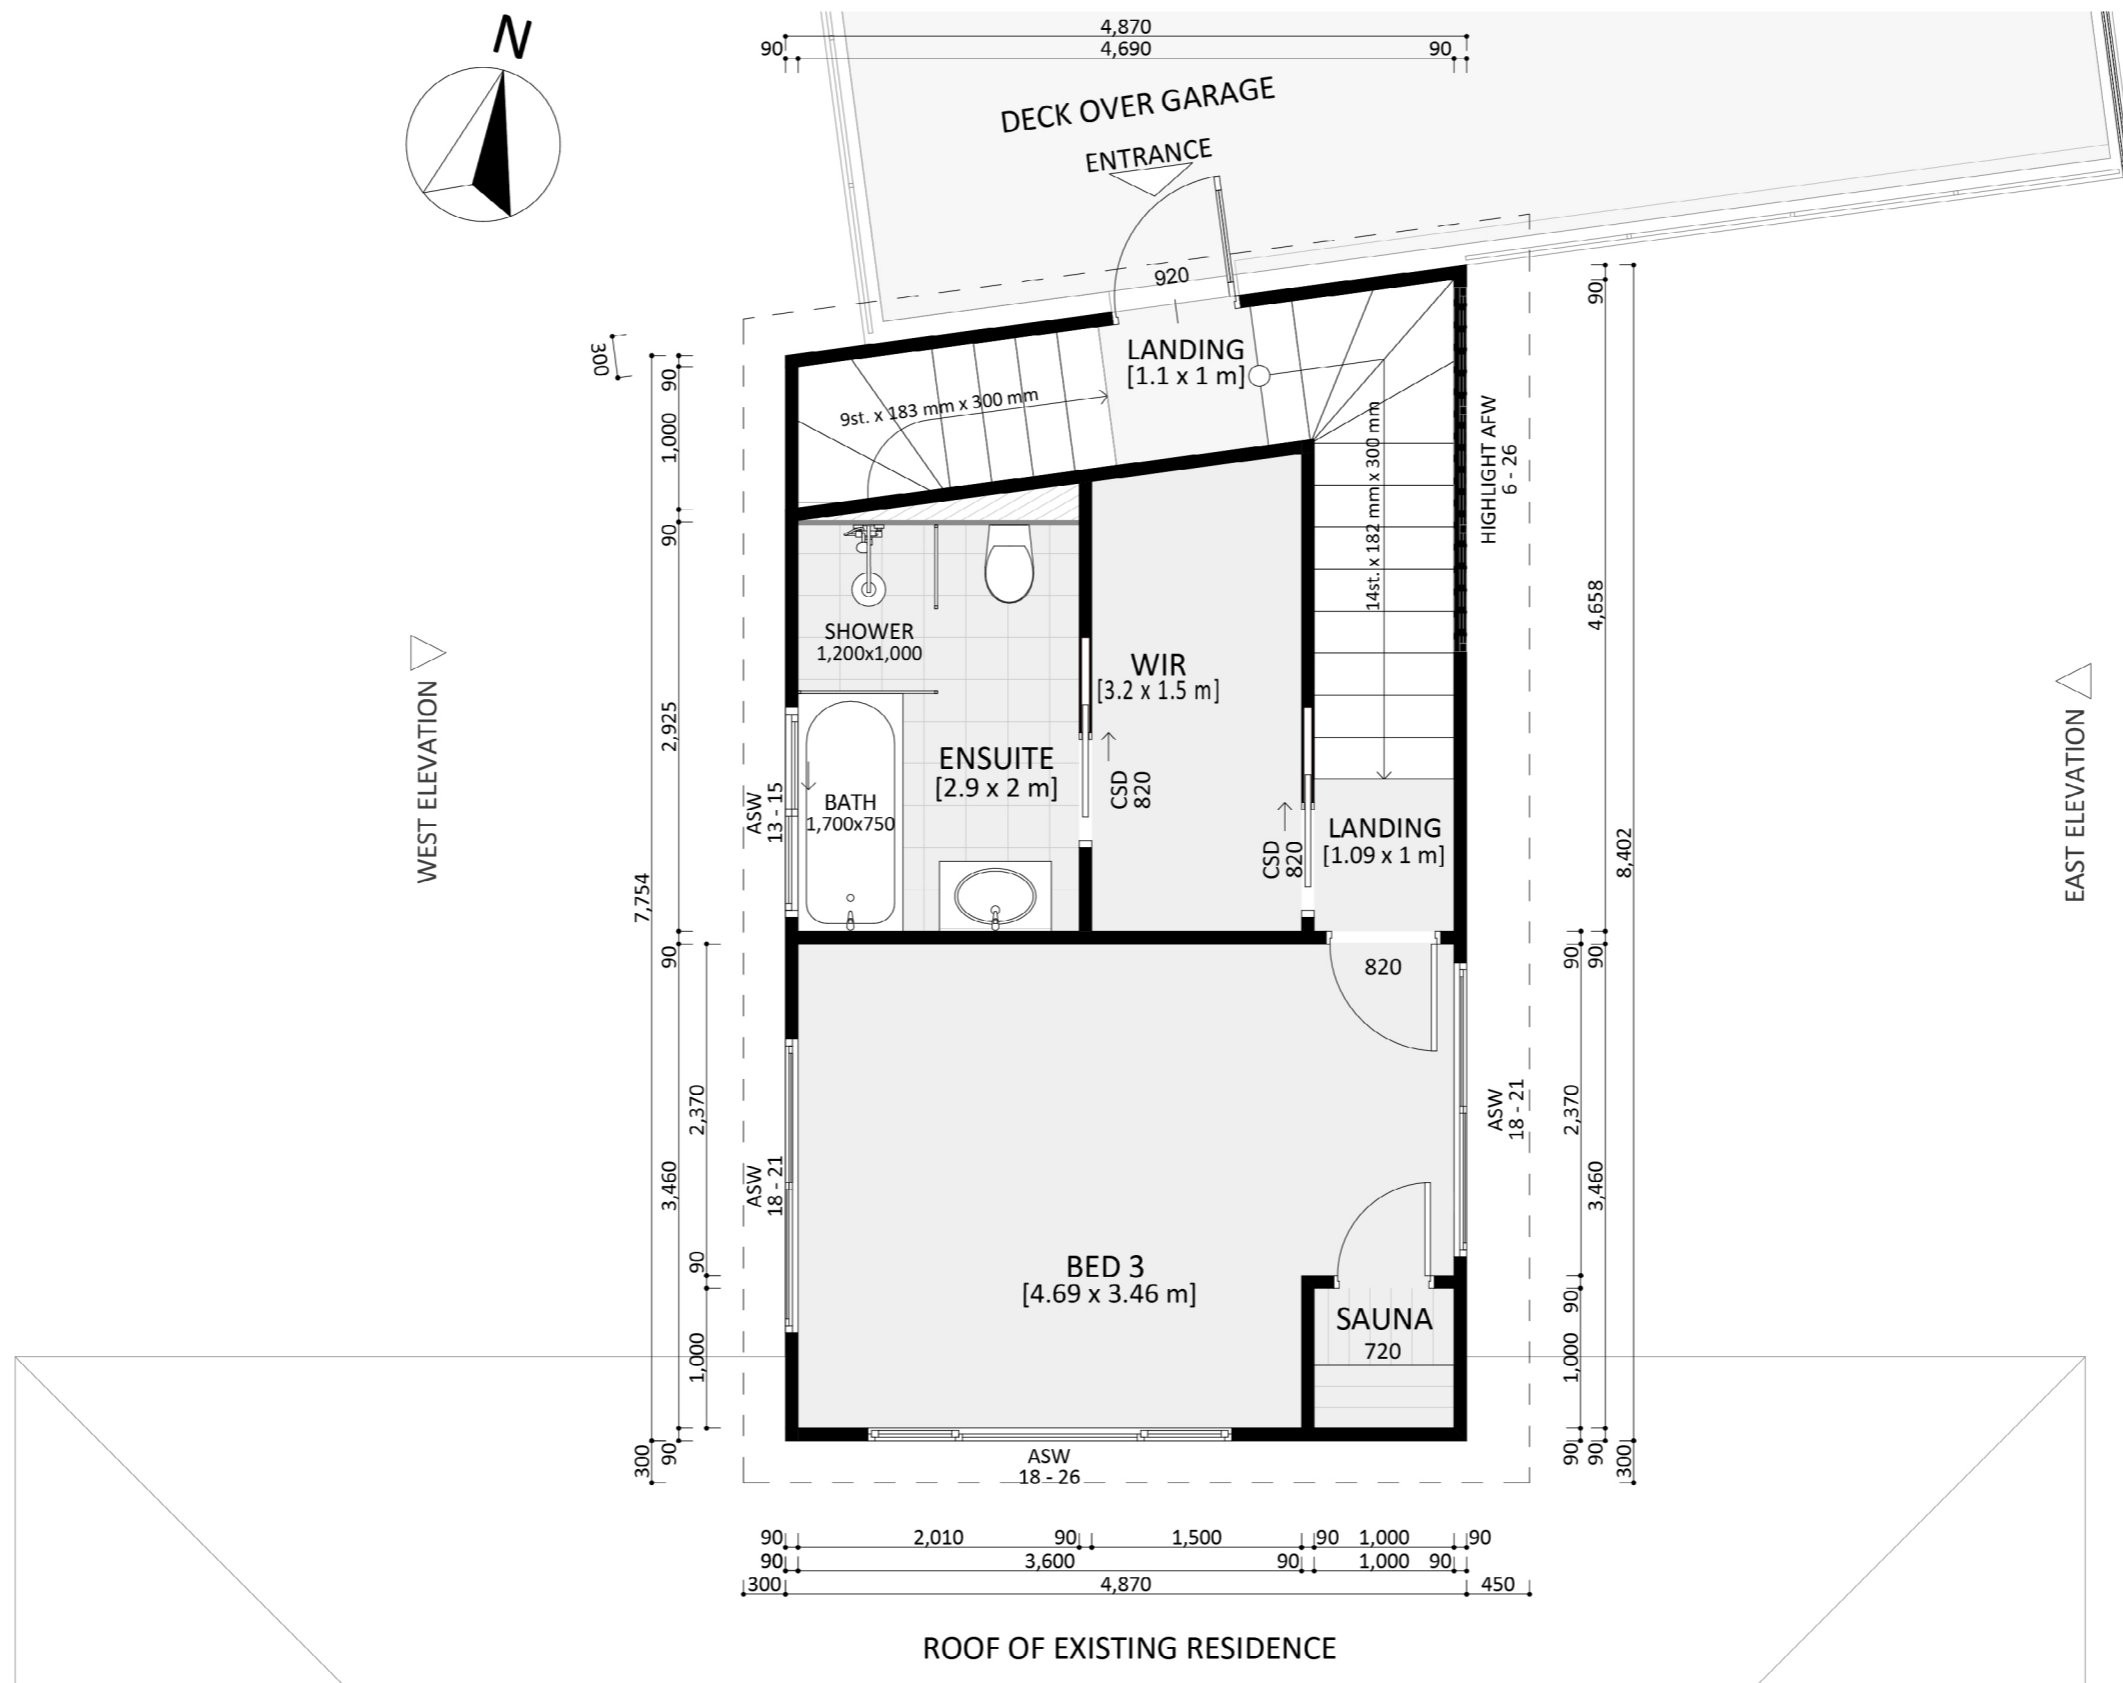

1111

ACT Building Lic: 2012767

**FIXED
PRICE
EXTENSIONS**

Colorbond Sheet Roof Tile
Colour: Monument

Composite Weatherboards
Colour: Cove

Aluminium Window/Door Frames
Colour: Monument

Design 1111 Elevations 1

An elevation is the height of the structure from ground level to the height of the roof.

EAST ELEVATION

WEST ELEVATION

Design 1111 Elevations 2

An elevation is the height of the structure from ground level to the height of the roof.