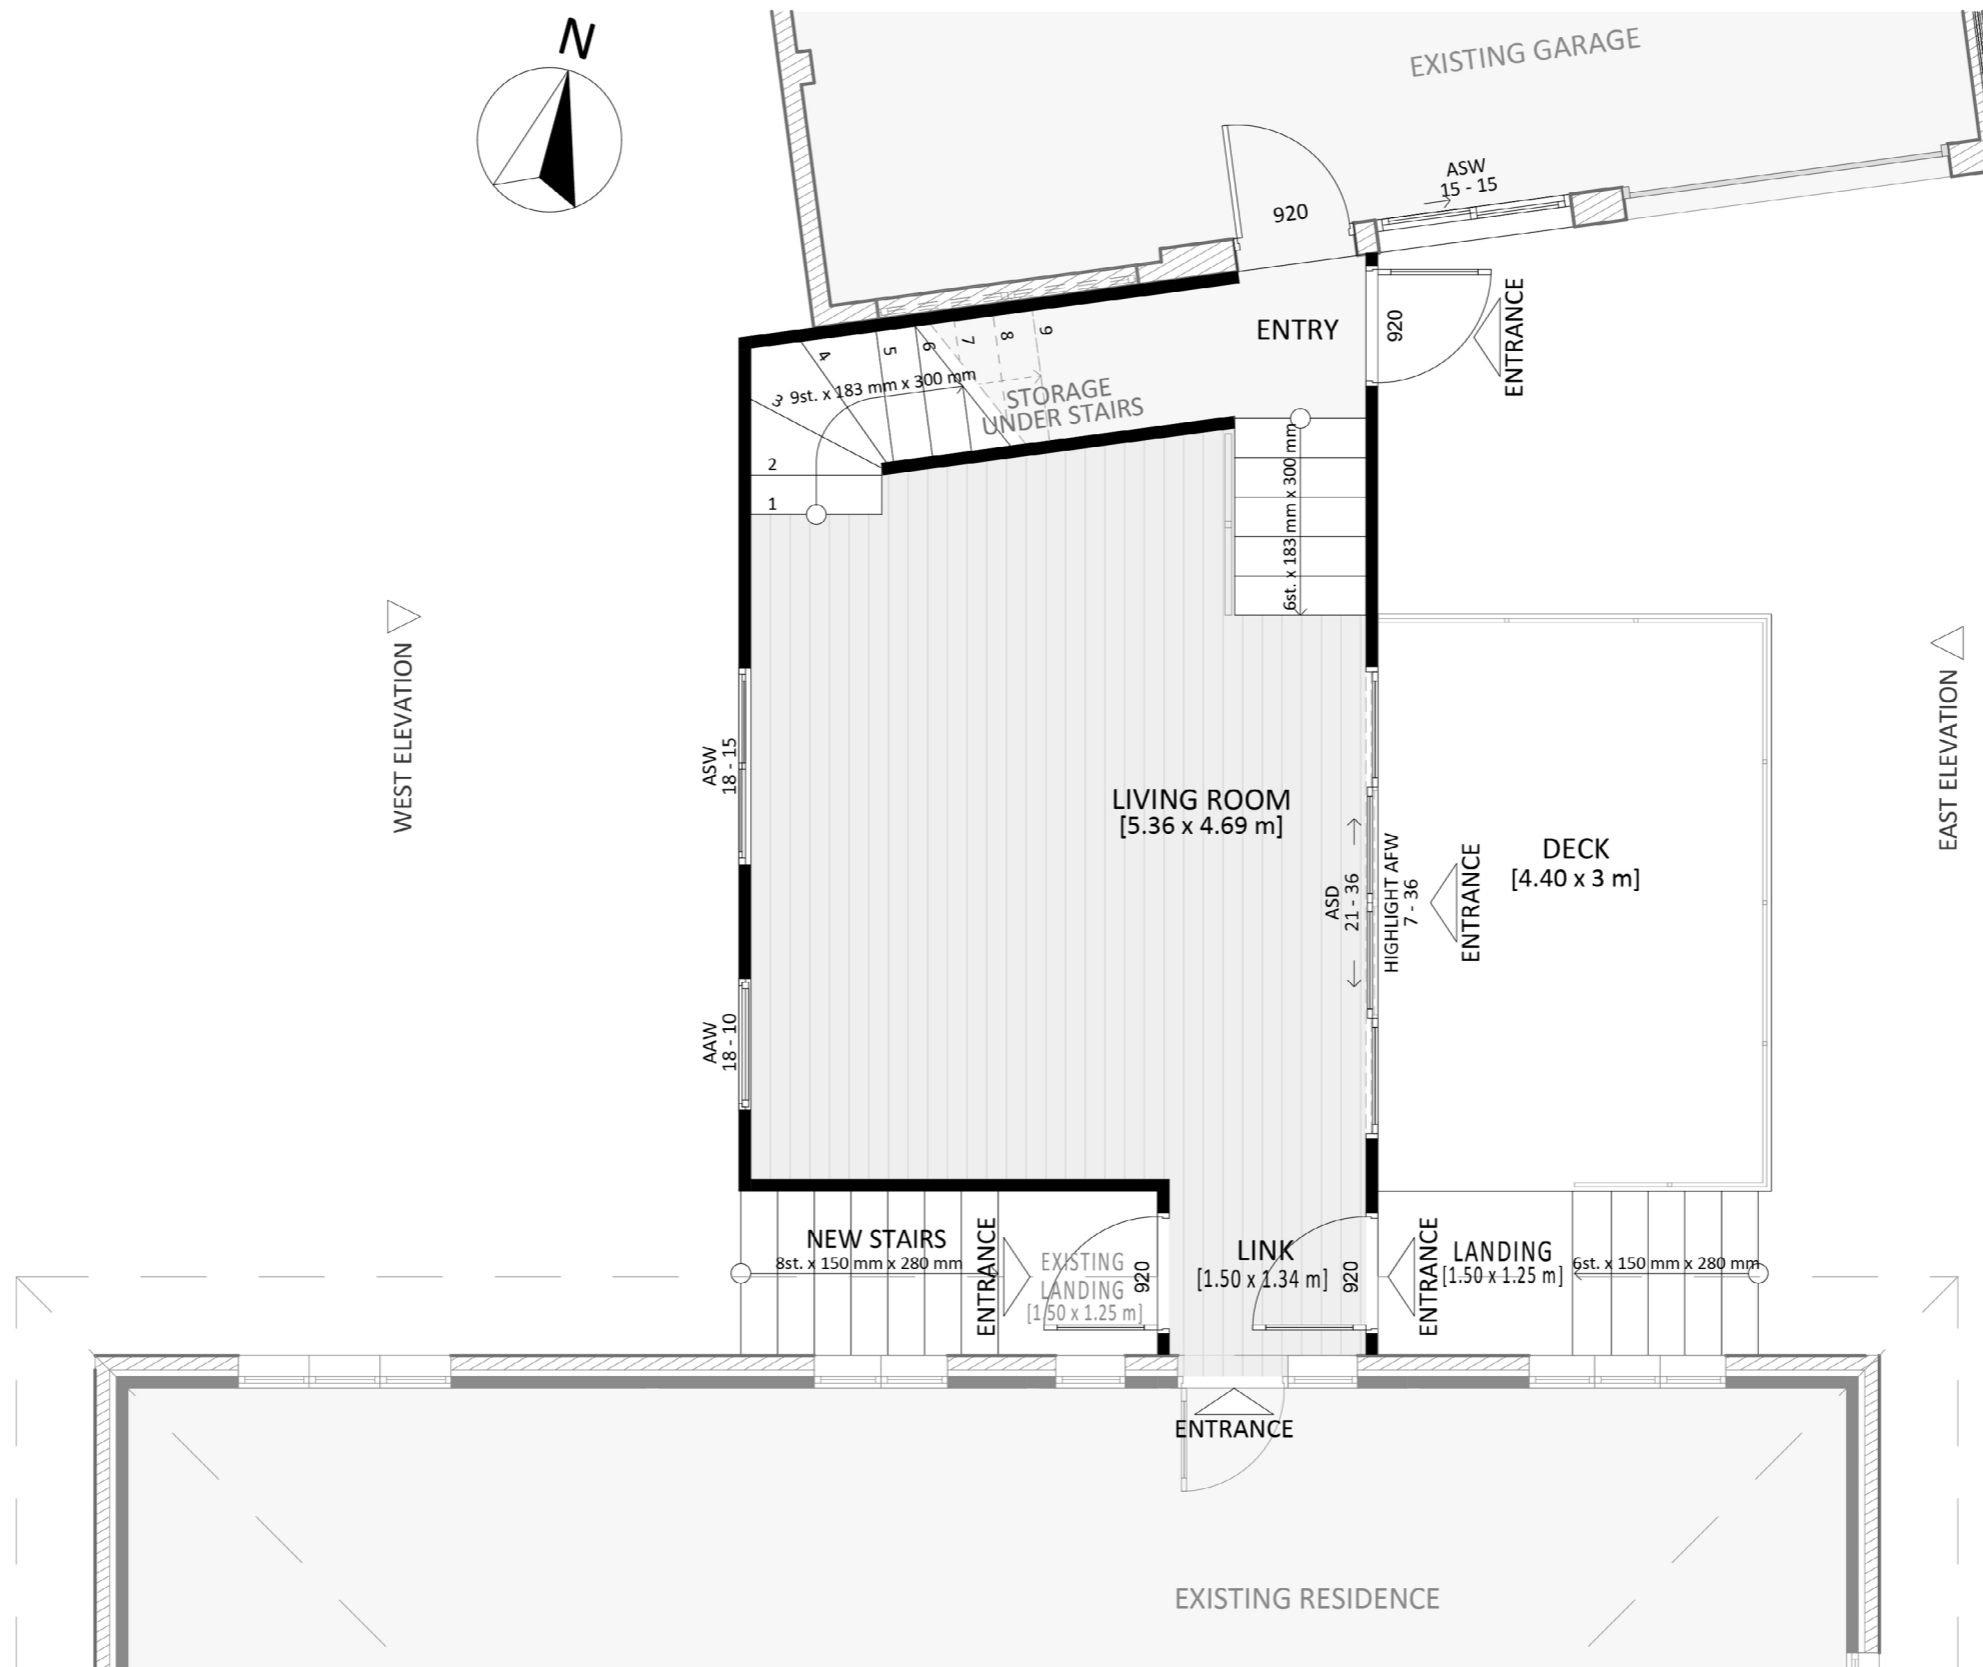

1111

ACT Building Lic: 2012767

**FIXED
PRICE
EXTENSIONS**

Colorbond Sheet Roof Tile
Colour: Monument

Composite Weatherboards
Colour: Cove

Aluminium Window/Door Frames
Colour: Monument

Design 1111 Elevations 1

An elevation is the height of the structure from ground level to the height of the roof.

EAST ELEVATION

WEST ELEVATION

Design 1111 Elevations 2

An elevation is the height of the structure from ground level to the height of the roof.