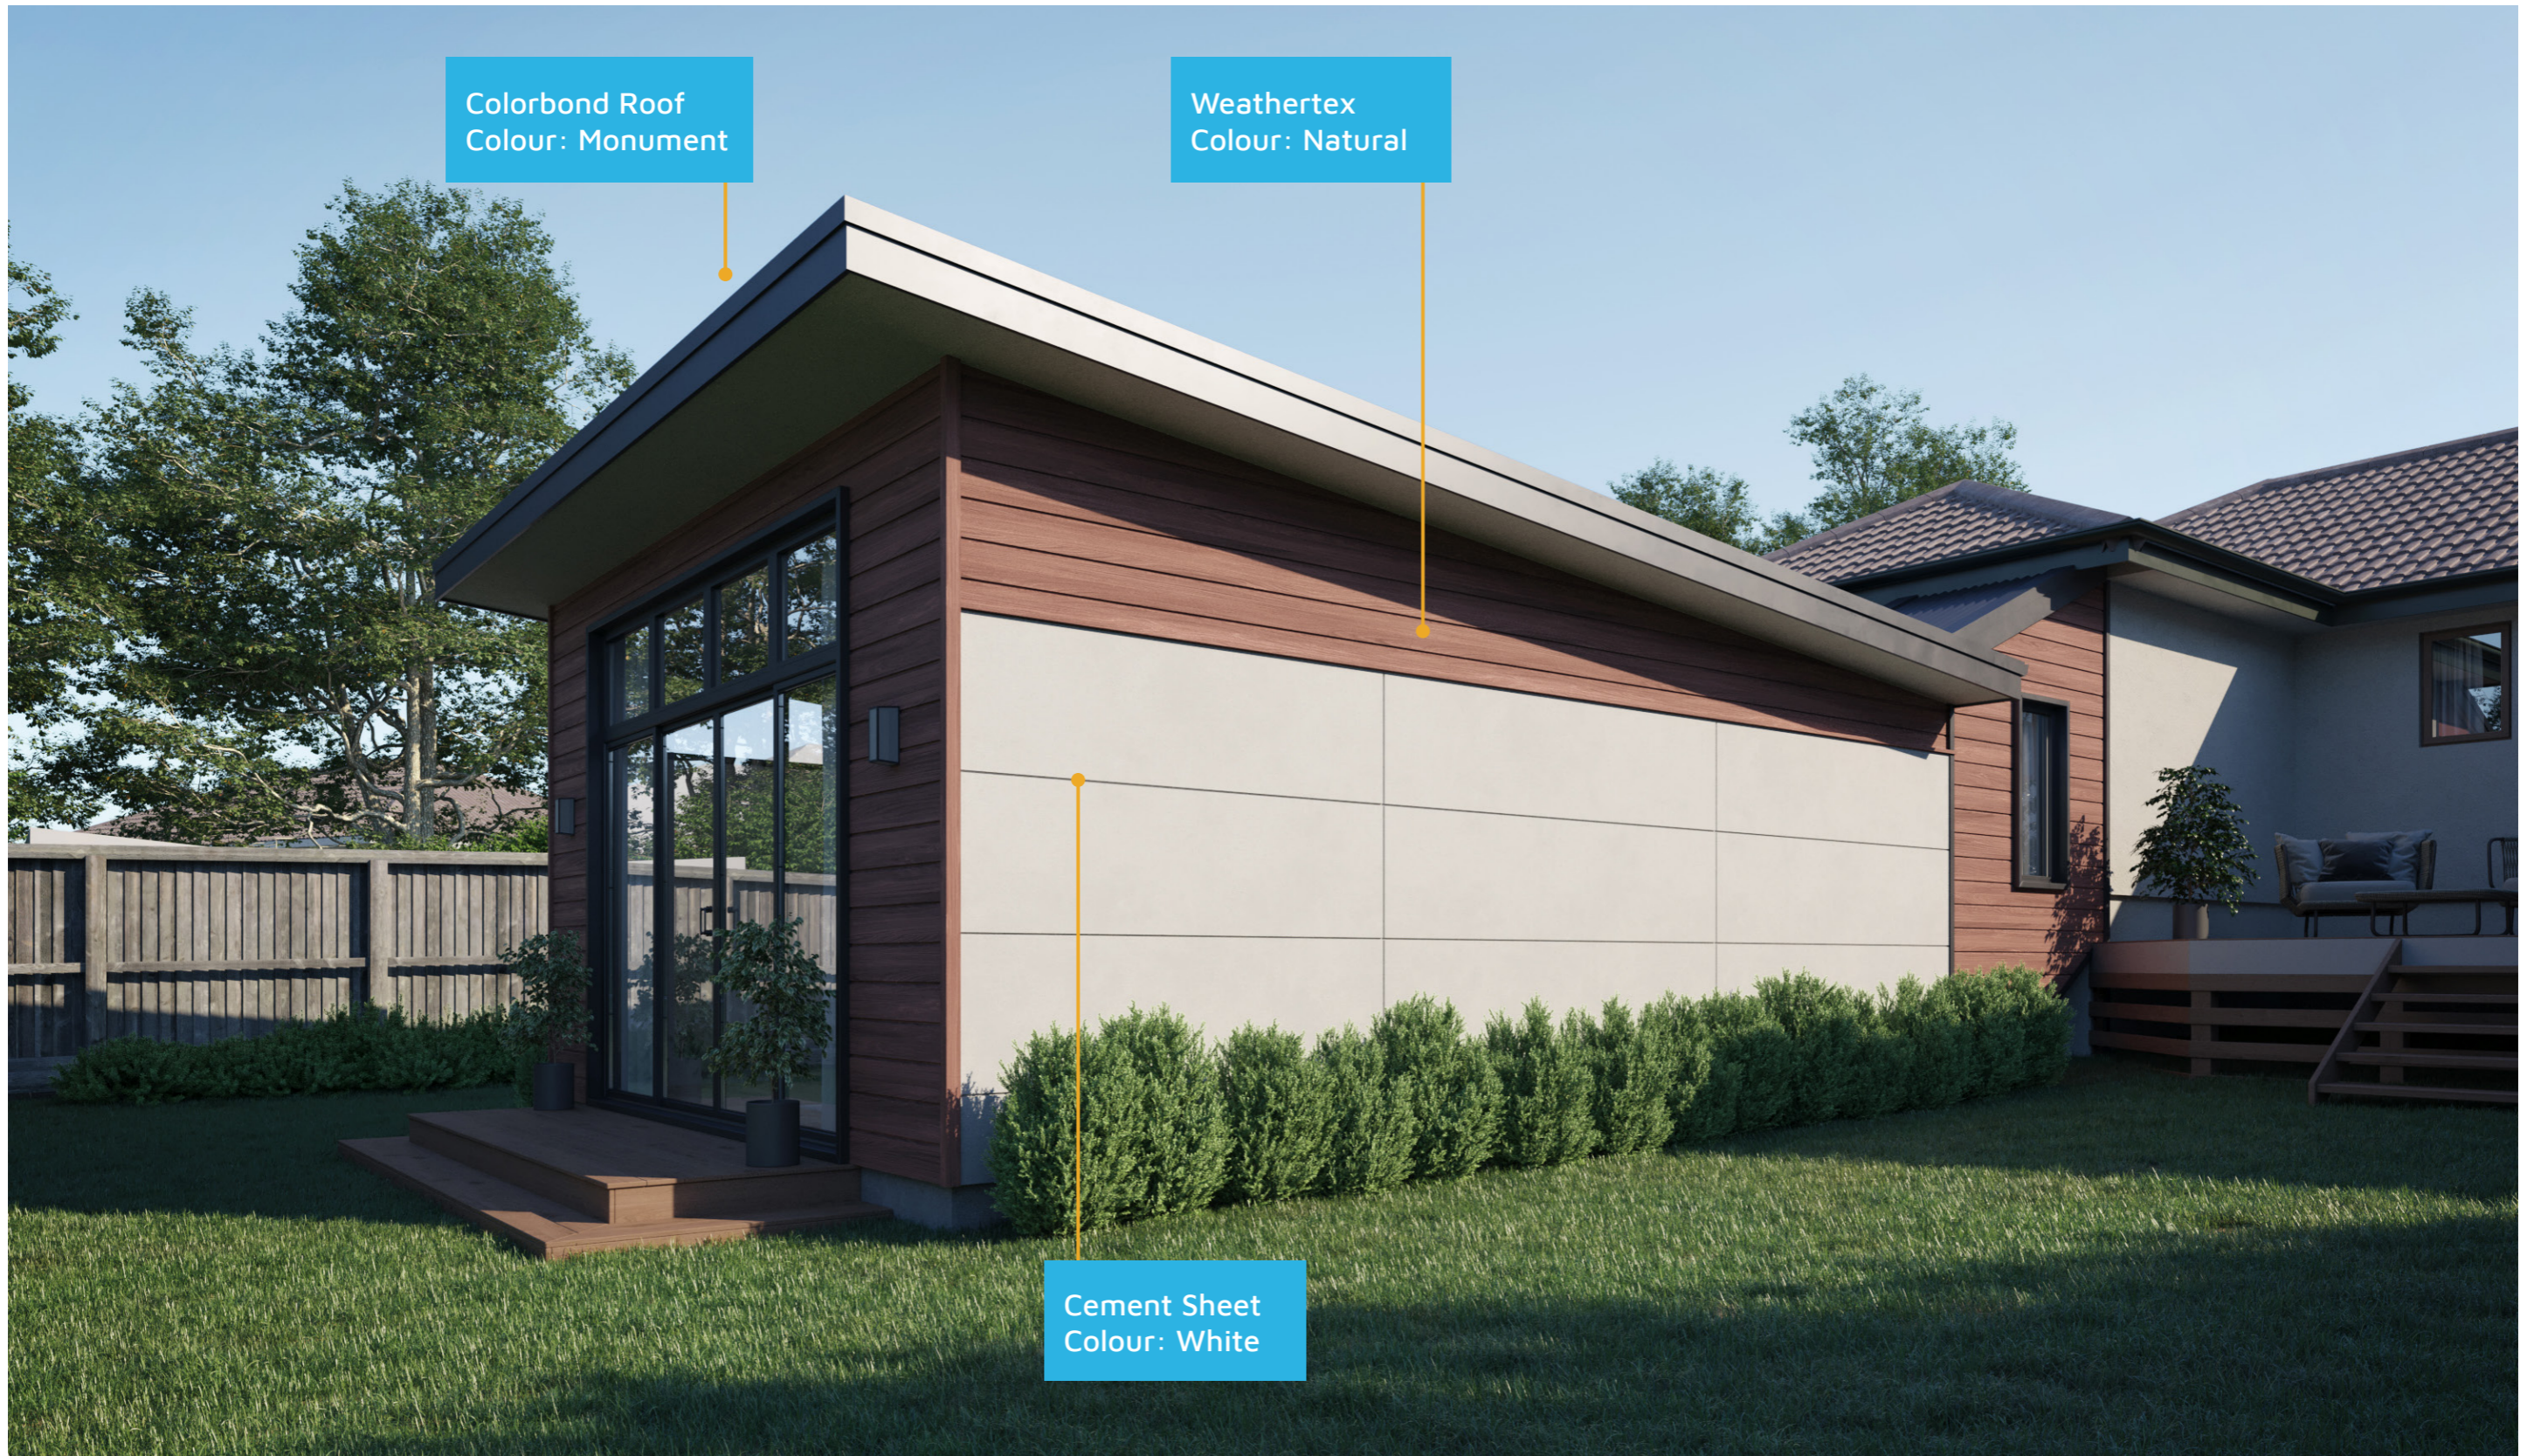

# 1108

ACT Building Lic: 2012767

**FIXED**  
**PRICE**  
**EXTENSIONS**

Colorbond Roof  
Colour: Monument

Weathertex  
Colour: Natural

Cement Sheet  
Colour: White

An elevation is the height of the structure from ground level to the height of the roof.

An elevation is the height of the structure from ground level to the height of the roof.

 **FIXED  
PRICE  
EXTENSIONS**

[fixedpriceextensions.com.au](http://fixedpriceextensions.com.au)  
[canberragrannyflatbuilders.com.au](http://canberragrannyflatbuilders.com.au)