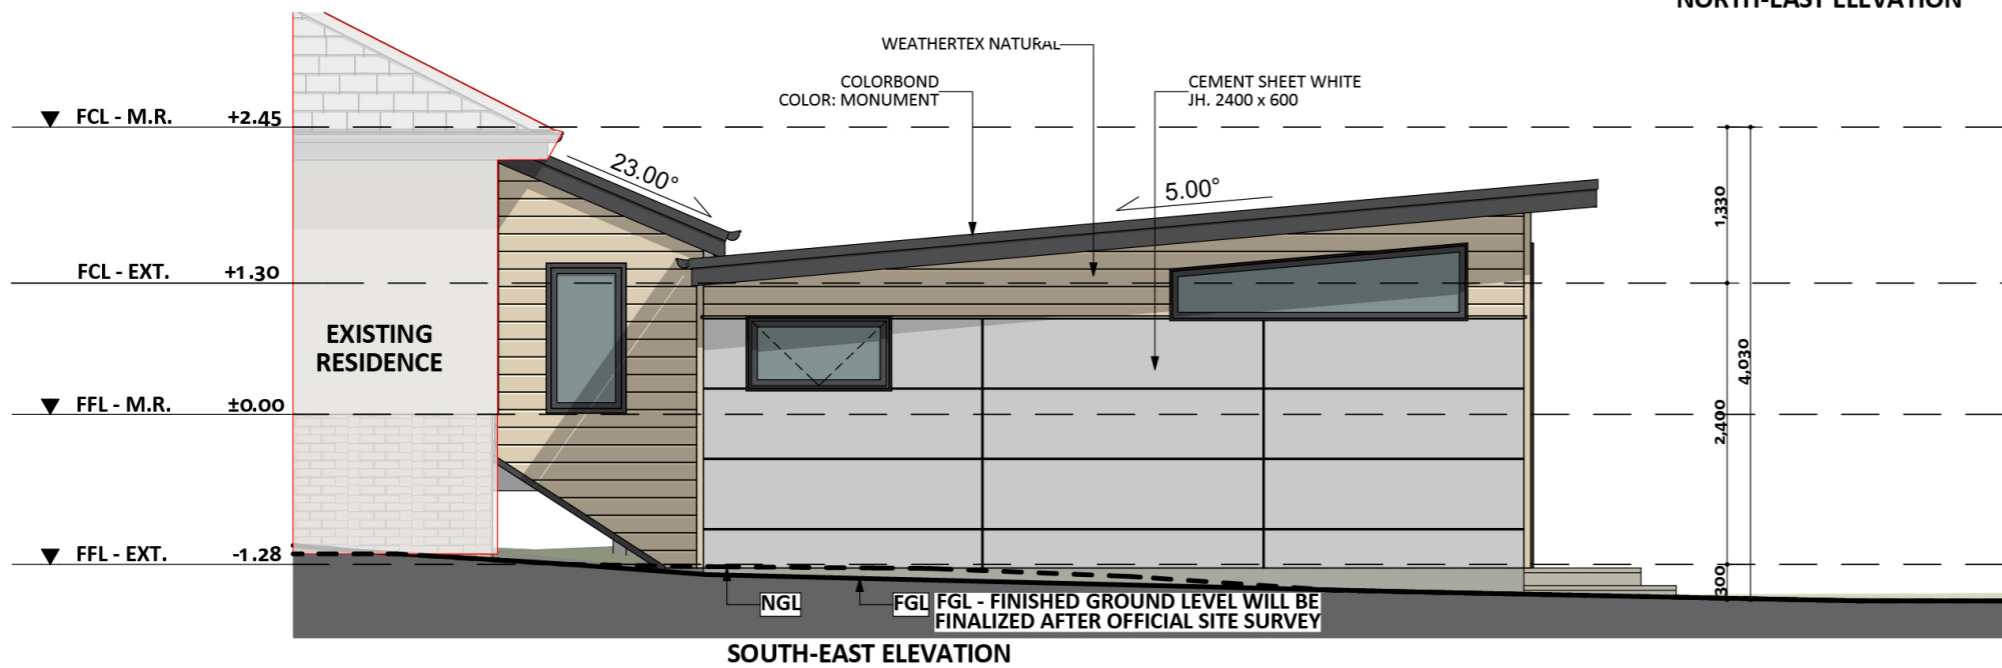

# 1108

ACT Building Lic: 2012767

**FIXED**  
**PRICE**  
**EXTENSIONS**

Colorbond Roof  
Colour: Monument

Weathertex  
Colour: Natural

Cement Sheet  
Colour: White

An elevation is the height of the structure from ground level to the height of the roof.

An elevation is the height of the structure from ground level to the height of the roof.

 **FIXED  
PRICE  
EXTENSIONS**

[fixedpriceextensions.com.au](http://fixedpriceextensions.com.au)  
[canberragrannyflatbuilders.com.au](http://canberragrannyflatbuilders.com.au)