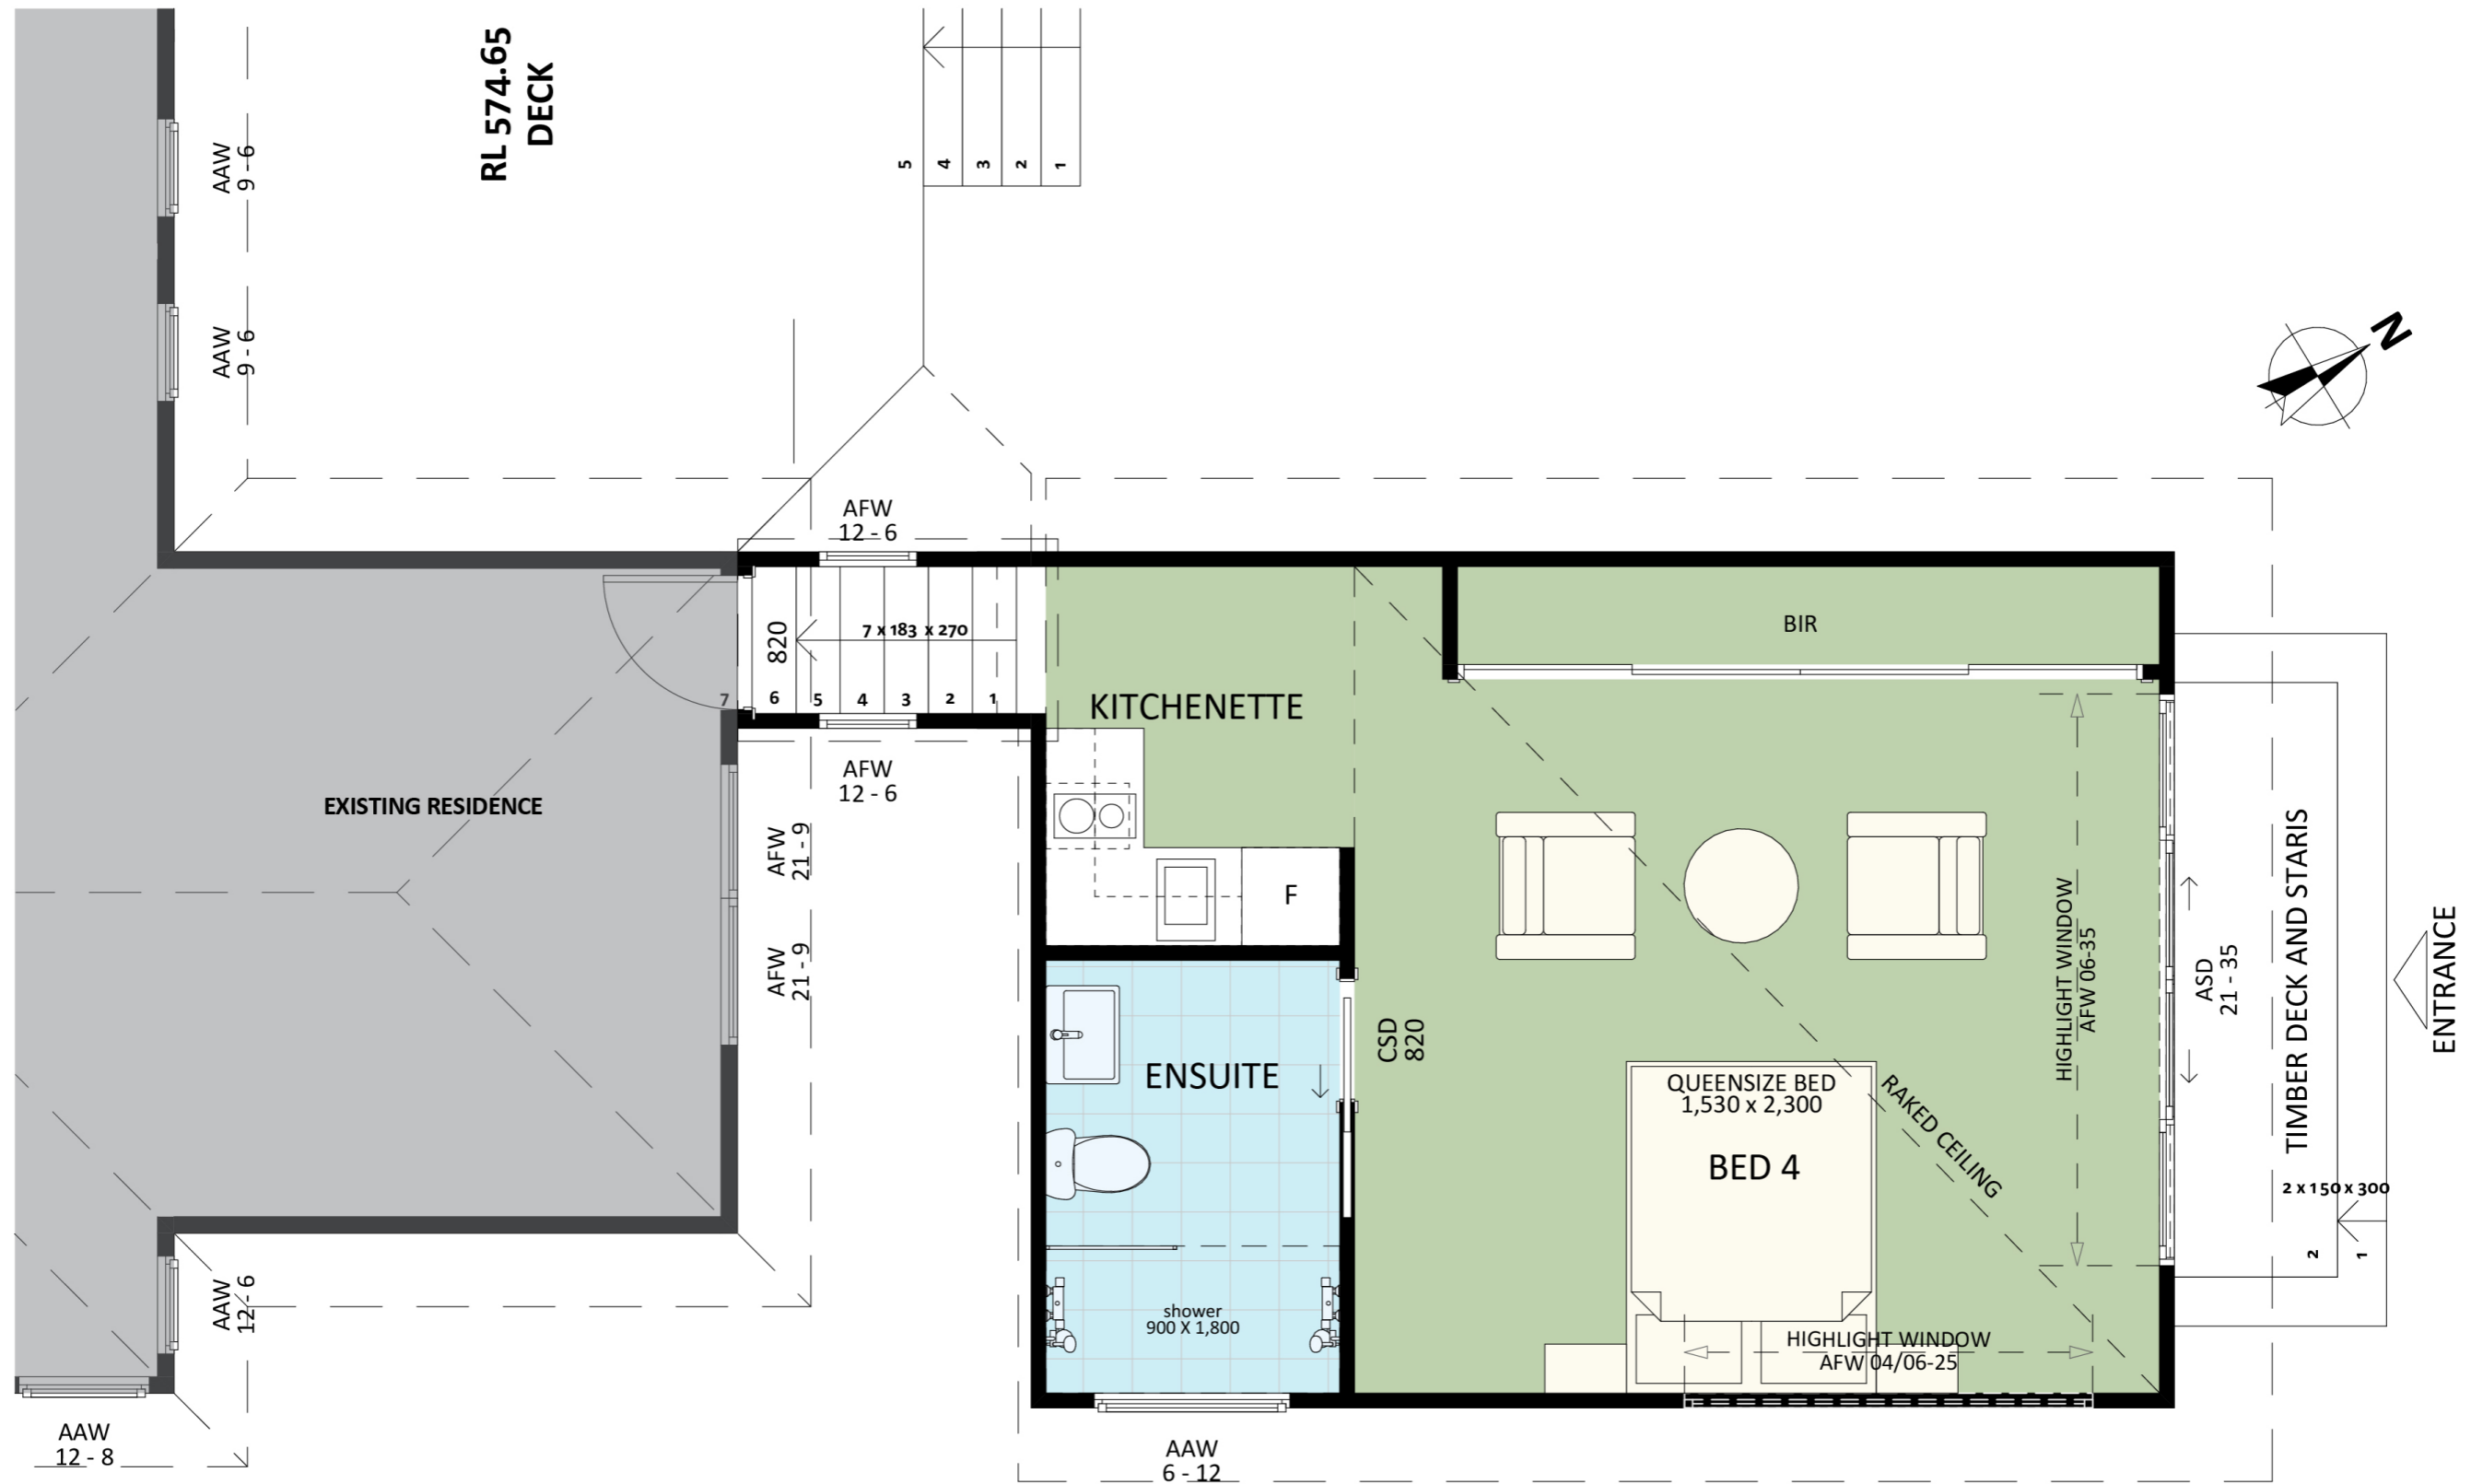

# 1108

ACT Building Lic: 2012767

**FIXED**  
**PRICE**  
**EXTENSIONS**

Colorbond Roof  
Colour: Monument

Weathertex  
Colour: Natural

Cement Sheet  
Colour: White

An elevation is the height of the structure from ground level to the height of the roof.

An elevation is the height of the structure from ground level to the height of the roof.

 **FIXED  
PRICE  
EXTENSIONS**

[fixedpriceextensions.com.au](http://fixedpriceextensions.com.au)  
[canberragrannyflatbuilders.com.au](http://canberragrannyflatbuilders.com.au)