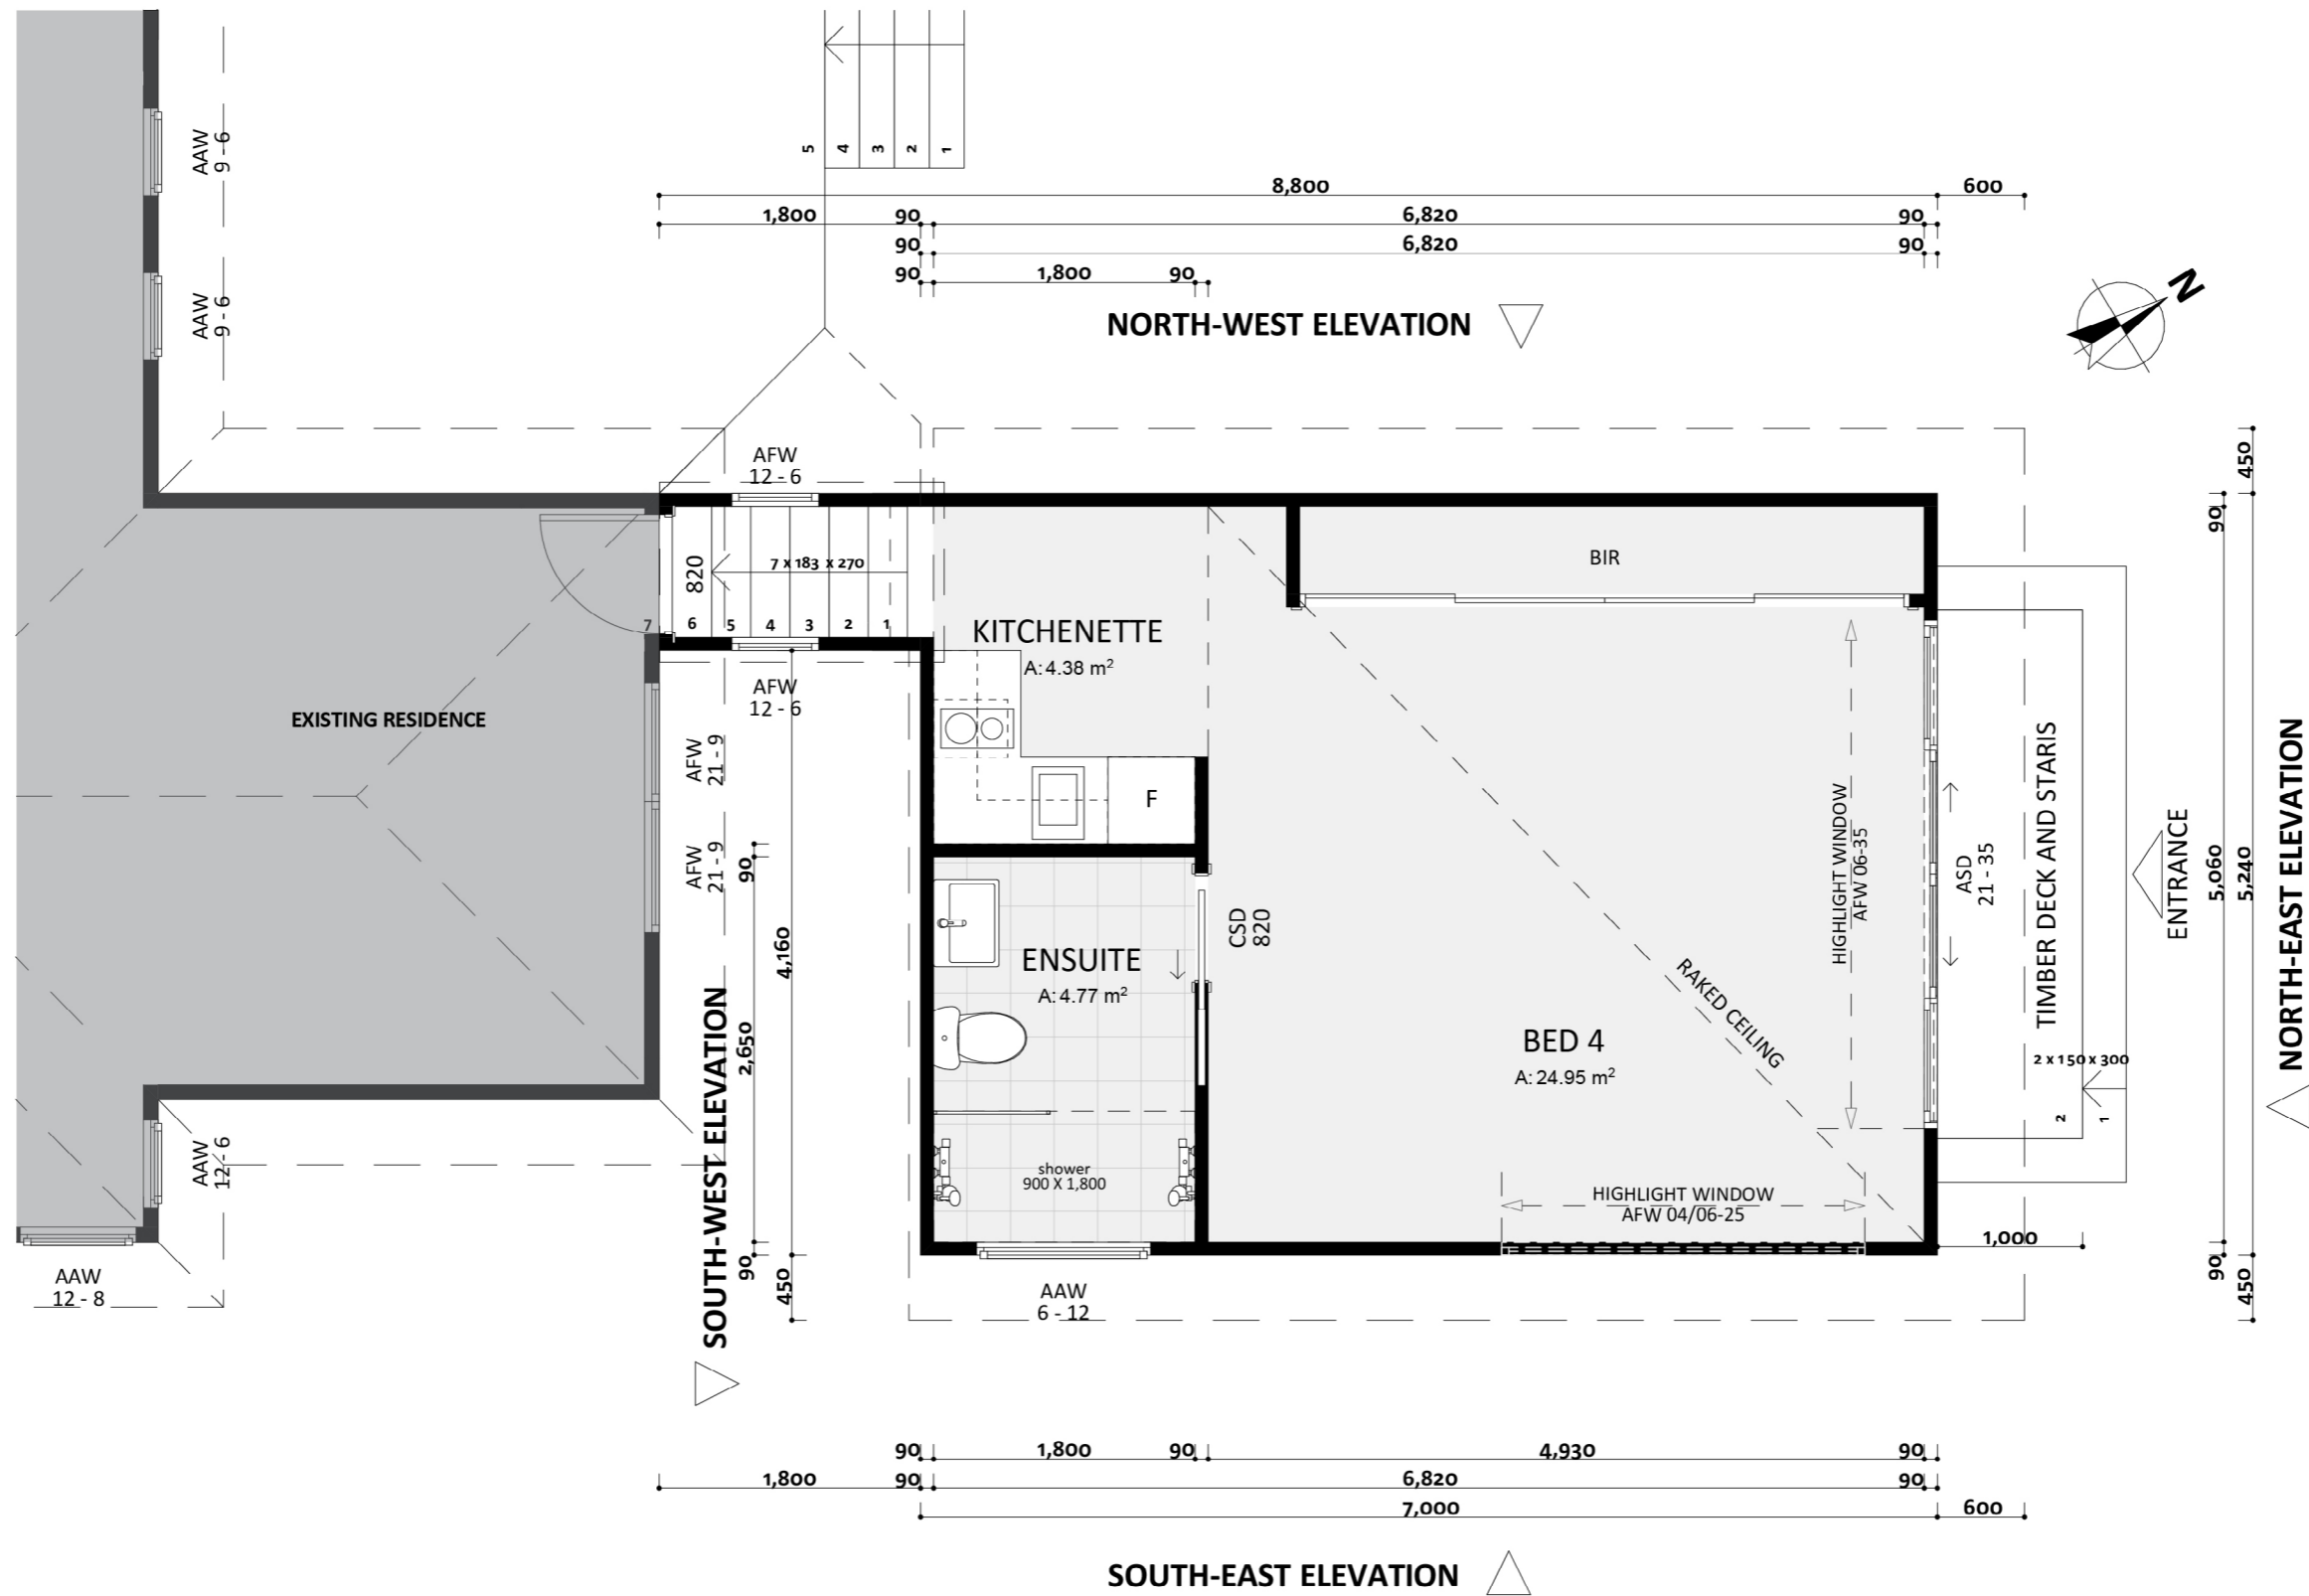

# 1108

ACT Building Lic: 2012767

**FIXED**  
**PRICE**  
**EXTENSIONS**

Colorbond Roof  
Colour: Monument

Weathertex  
Colour: Natural

Cement Sheet  
Colour: White

An elevation is the height of the structure from ground level to the height of the roof.

An elevation is the height of the structure from ground level to the height of the roof.

 **FIXED  
PRICE  
EXTENSIONS**

[fixedpriceextensions.com.au](http://fixedpriceextensions.com.au)  
[canberragrannyflatbuilders.com.au](http://canberragrannyflatbuilders.com.au)