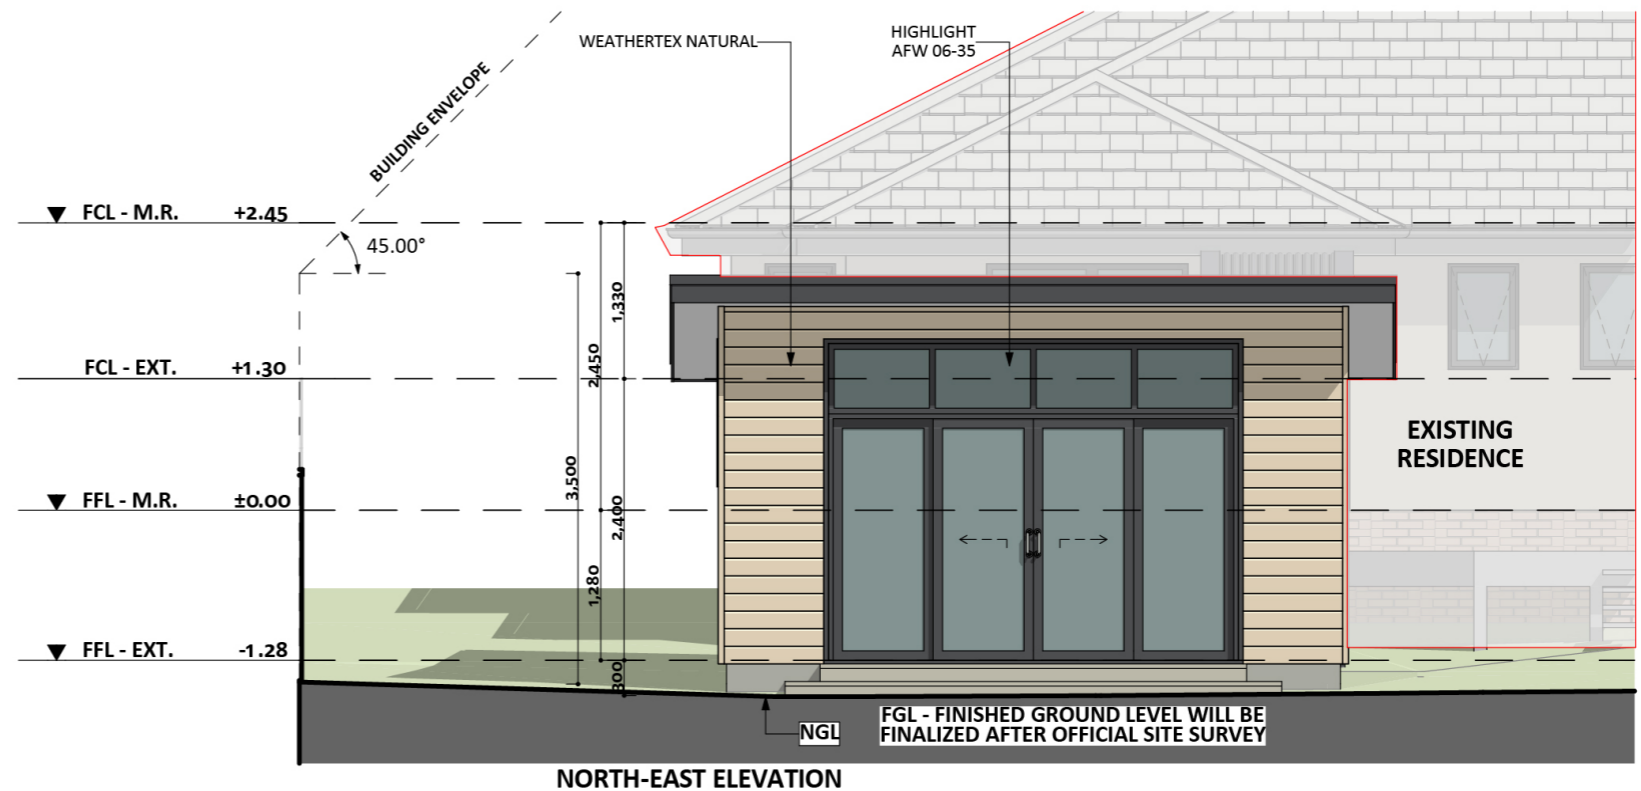

# 1108

ACT Building Lic: 2012767

**FIXED**  
**PRICE**  
**EXTENSIONS**

Colorbond Roof  
Colour: Monument

Weathertex  
Colour: Natural

Cement Sheet  
Colour: White

An elevation is the height of the structure from ground level to the height of the roof.

An elevation is the height of the structure from ground level to the height of the roof.

 **FIXED  
PRICE  
EXTENSIONS**

[fixedpriceextensions.com.au](http://fixedpriceextensions.com.au)  
[canberragrannyflatbuilders.com.au](http://canberragrannyflatbuilders.com.au)