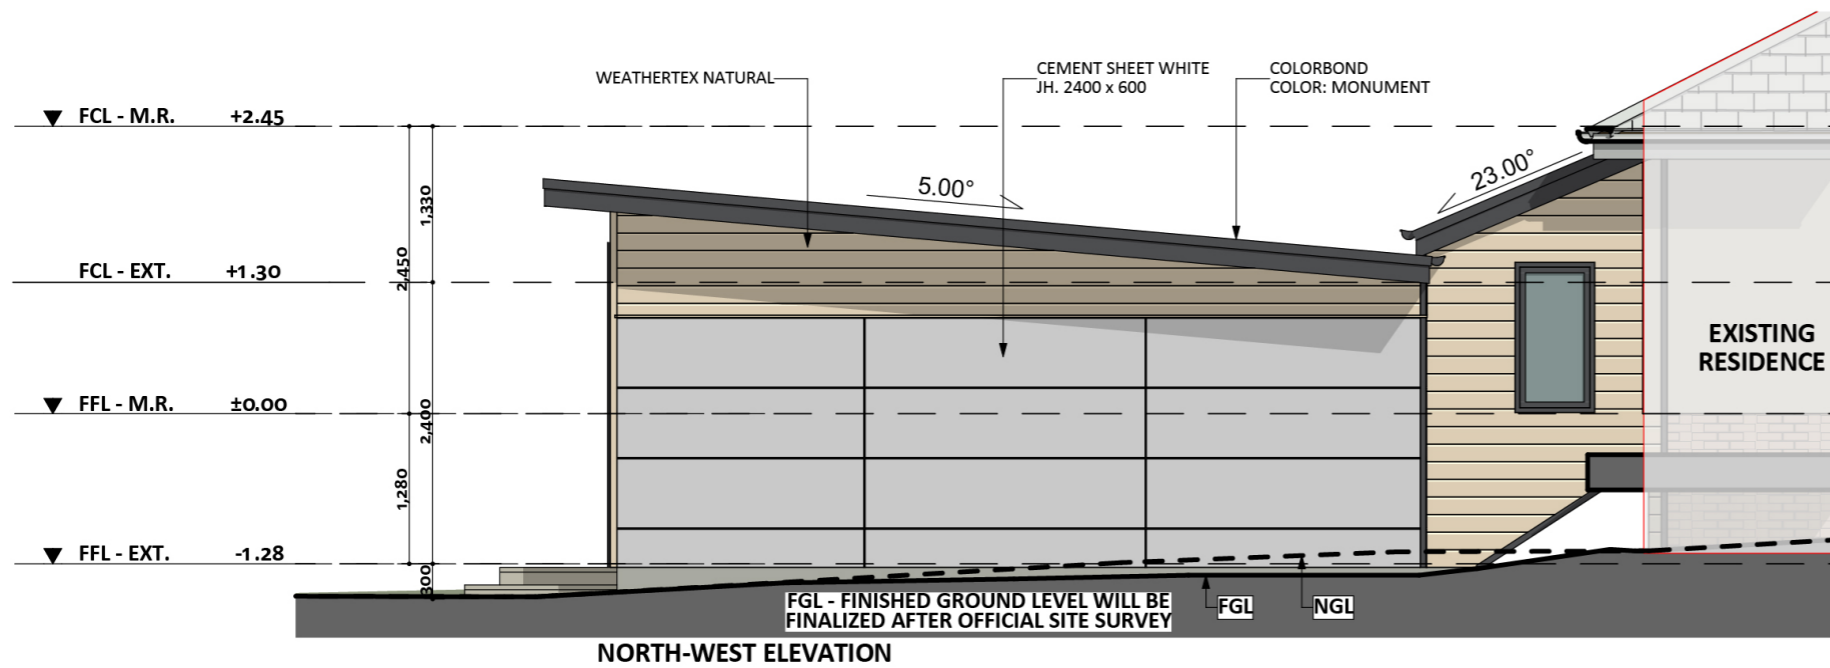

# 1108

ACT Building Lic: 2012767

**FIXED**  
**PRICE**  
**EXTENSIONS**

Colorbond Roof  
Colour: Monument

Weathertex  
Colour: Natural

Cement Sheet  
Colour: White

An elevation is the height of the structure from ground level to the height of the roof.

An elevation is the height of the structure from ground level to the height of the roof.

 **FIXED  
PRICE  
EXTENSIONS**

[fixedpriceextensions.com.au](http://fixedpriceextensions.com.au)  
[canberragrannyflatbuilders.com.au](http://canberragrannyflatbuilders.com.au)