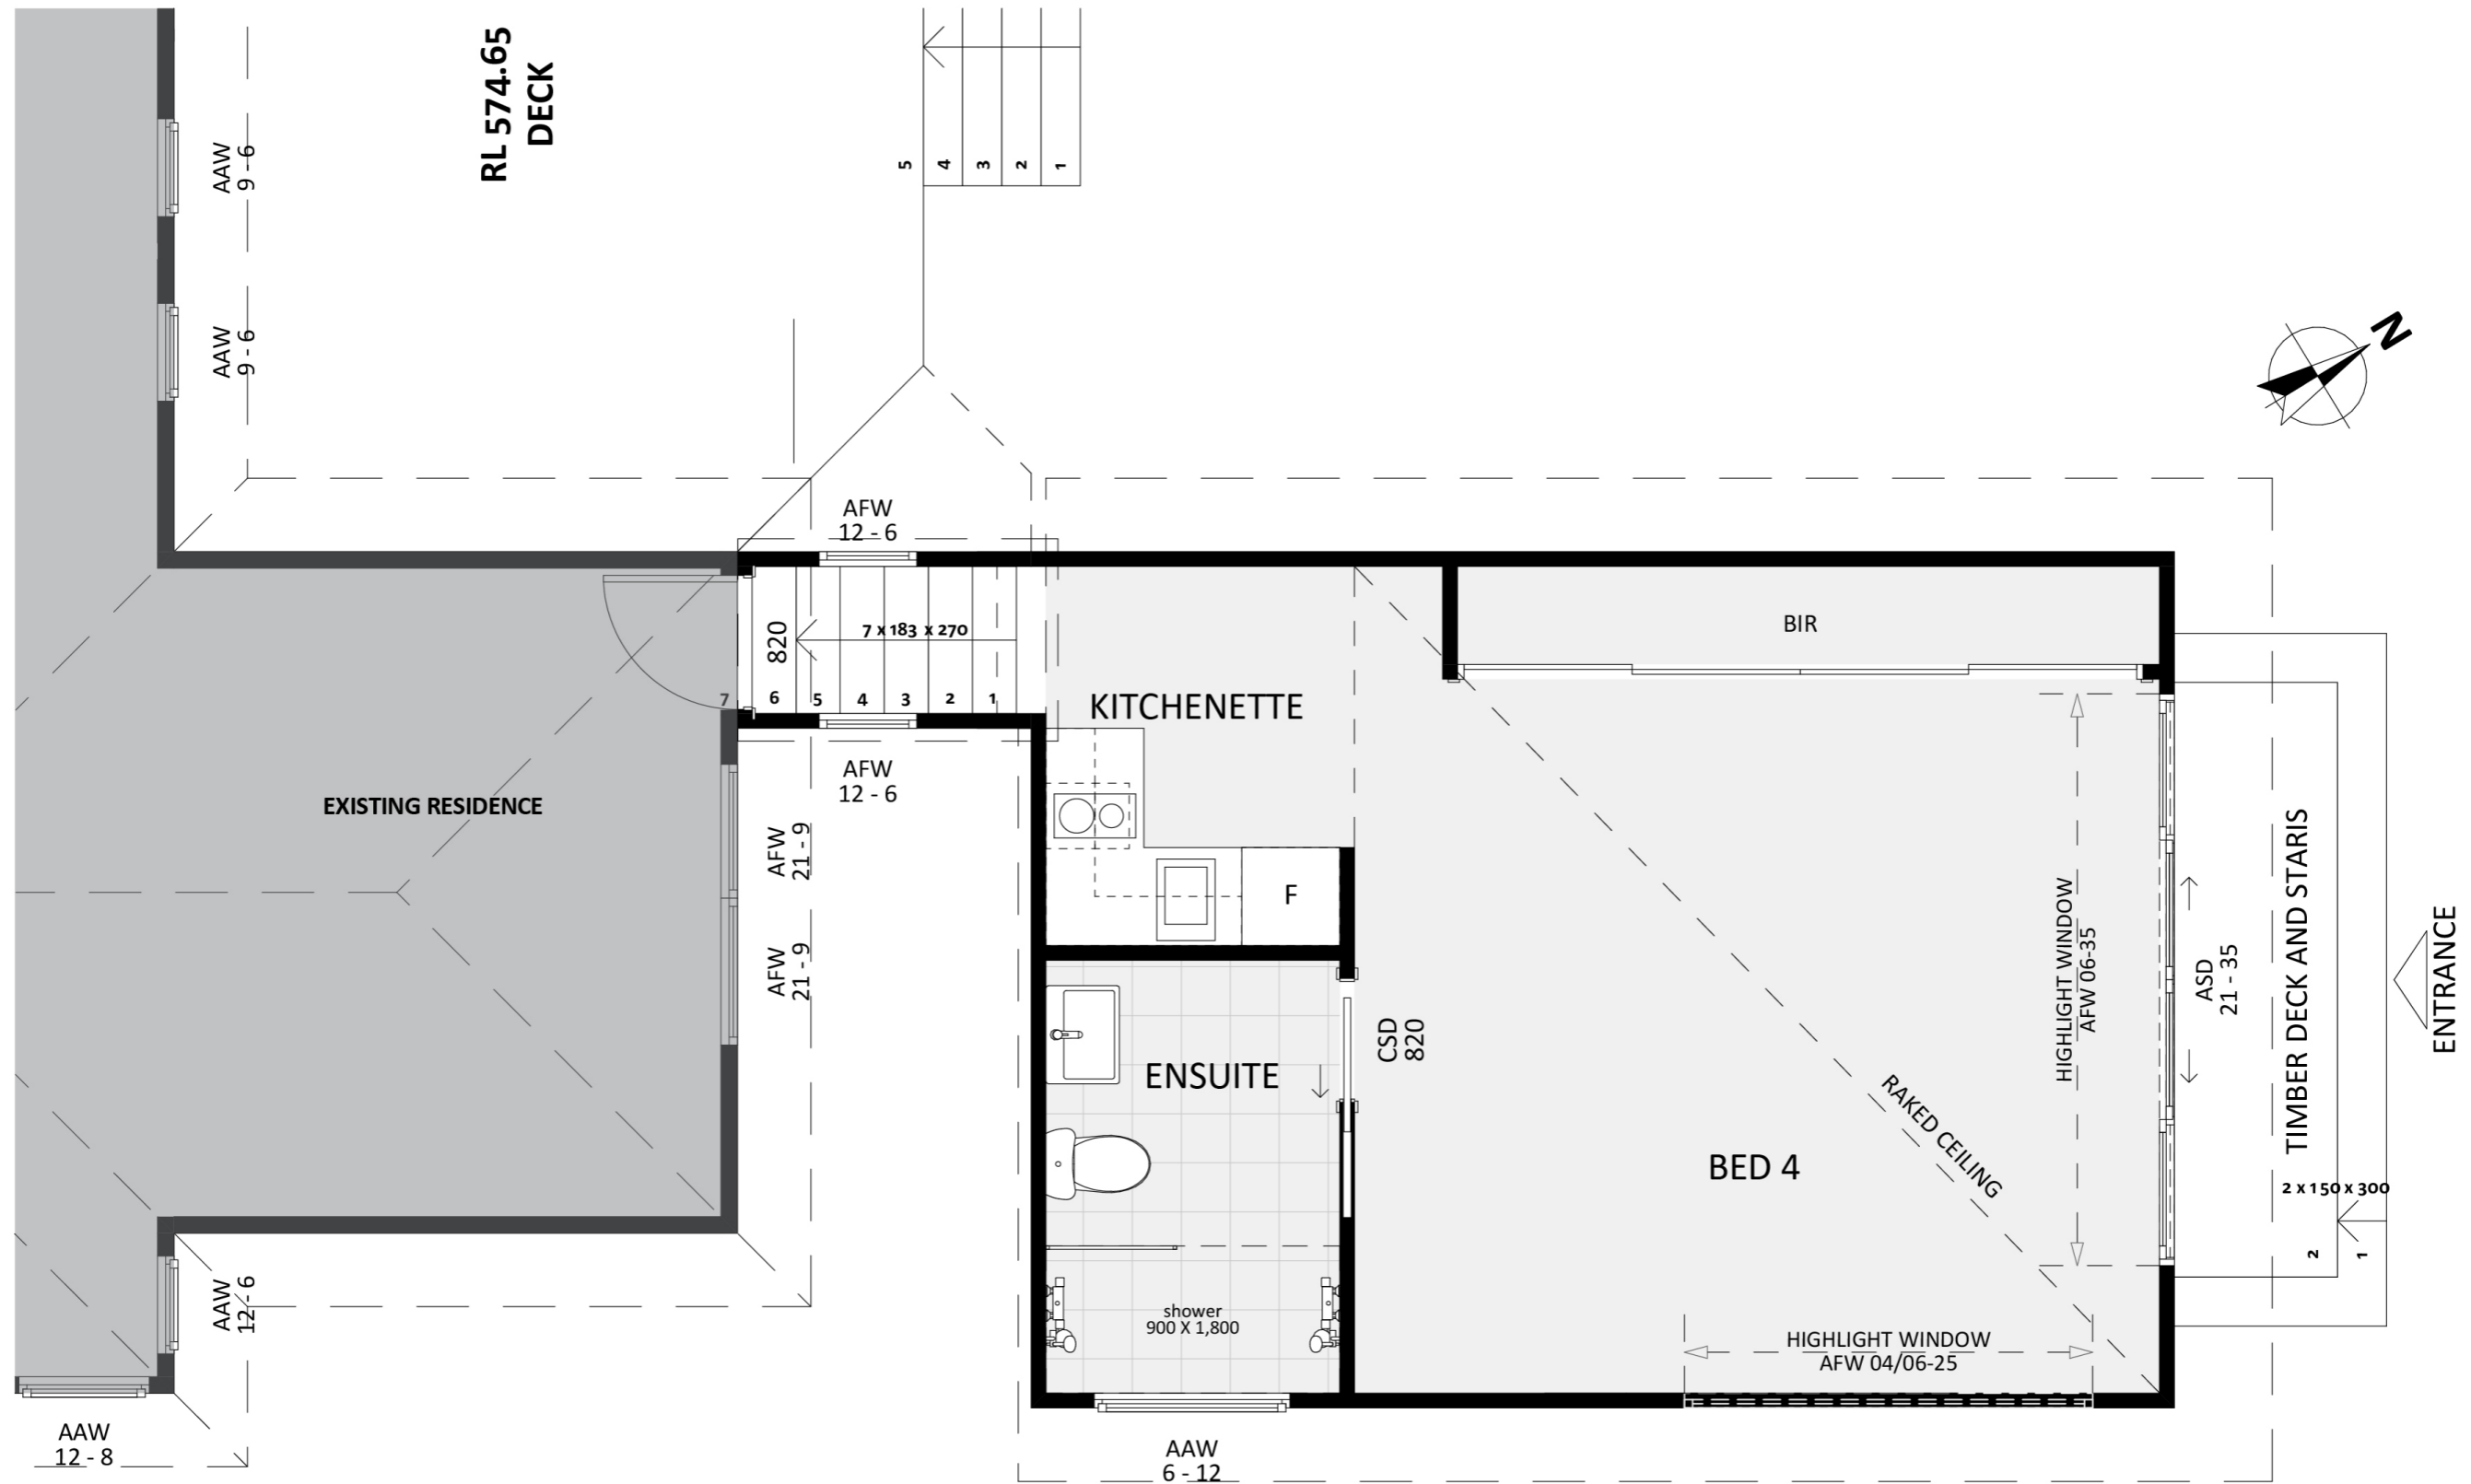

# 1108

ACT Building Lic: 2012767

**FIXED**  
**PRICE**  
**EXTENSIONS**

Colorbond Roof  
Colour: Monument

Weathertex  
Colour: Natural

Cement Sheet  
Colour: White

An elevation is the height of the structure from ground level to the height of the roof.

An elevation is the height of the structure from ground level to the height of the roof.

 **FIXED  
PRICE  
EXTENSIONS**

[fixedpriceextensions.com.au](http://fixedpriceextensions.com.au)  
[canberragrannyflatbuilders.com.au](http://canberragrannyflatbuilders.com.au)