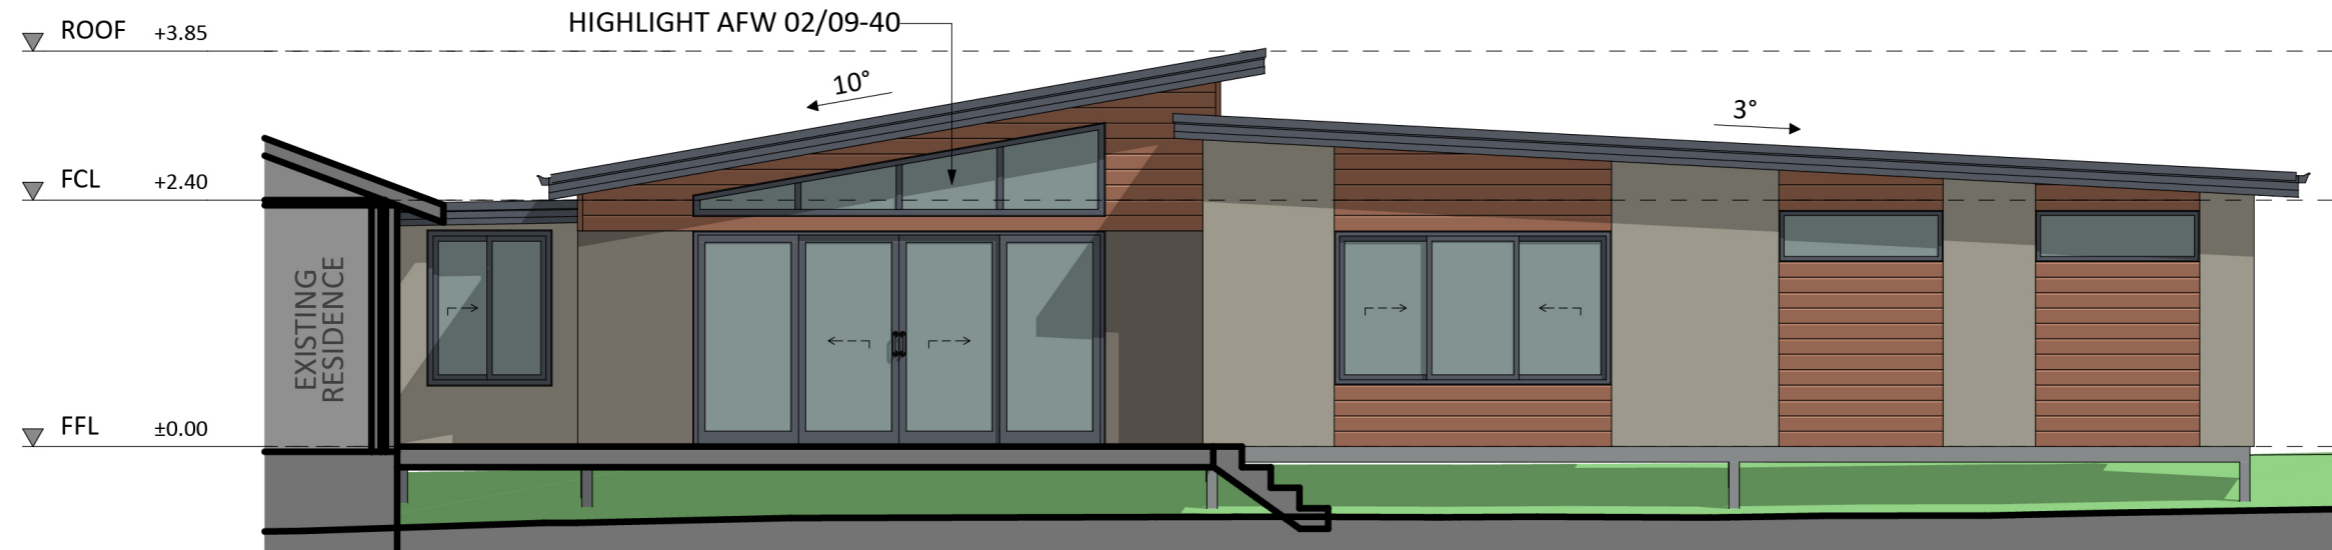

1102

ACT Building Lic: 2012767

FIXED
PRICE
EXTENSIONS

Design 1102 Interior Views - Bedroom & Bathroom

An elevation is the height of the structure from ground level to the height of the roof.

NORTH-EAST ELEVATION

SOUTH-EAST ELEVATION

NORTH-WEST ELEVATION

SOUTH-WEST ELEVATION

**FIXED
PRICE
EXTENSIONS**

fixedpriceextensions.com.au
canberragrannyflatbuilders.com.au

 info@cgfb.com.au

 1300 979 658

ACT Building Lic: 2012767