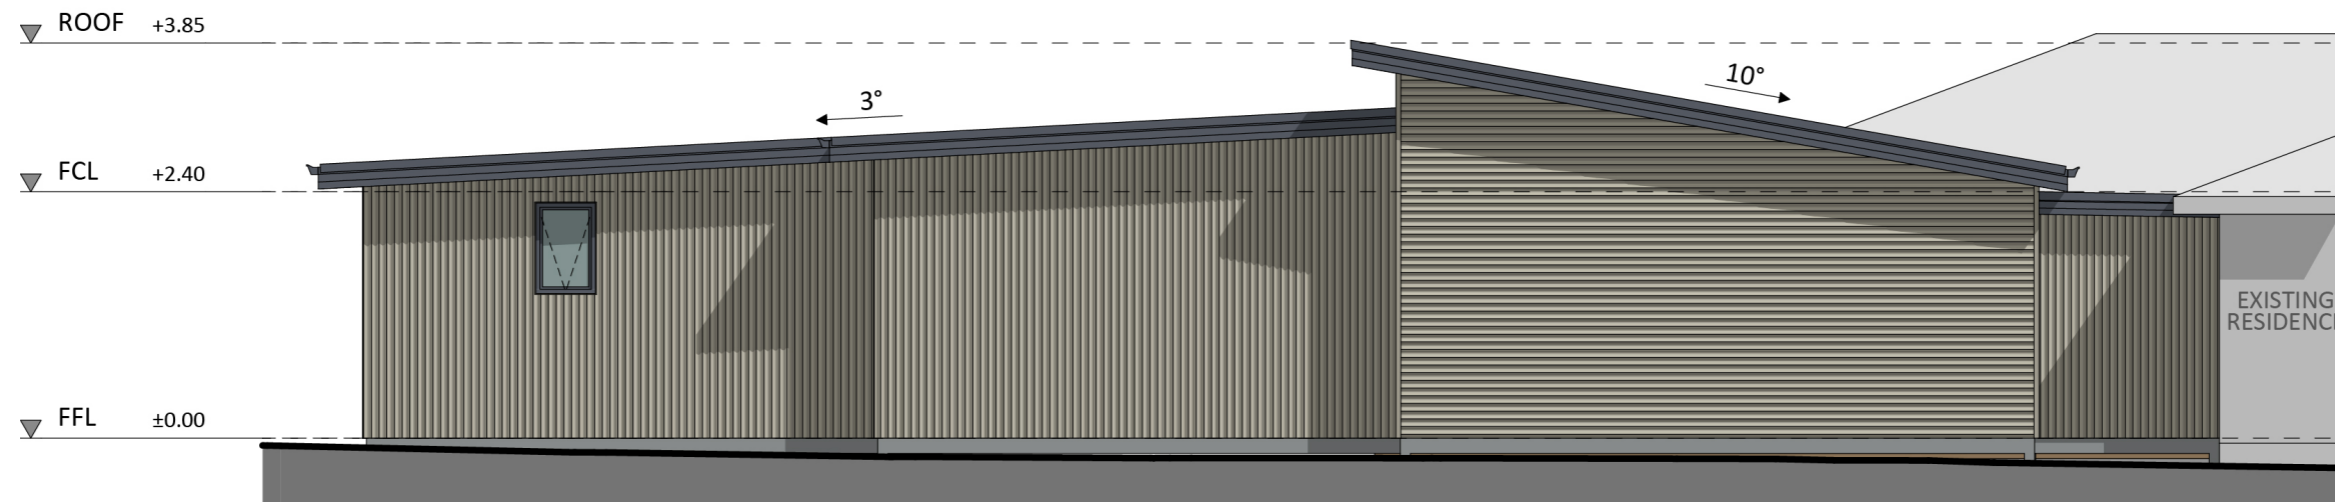

1102

ACT Building Lic: 2012767

FIXED
PRICE
EXTENSIONS

Design 1102 Interior Views - Bedroom & Bathroom

An elevation is the height of the structure from ground level to the height of the roof.

NORTH-EAST ELEVATION

SOUTH-EAST ELEVATION

NORTH-WEST ELEVATION

SOUTH-WEST ELEVATION

**FIXED
PRICE
EXTENSIONS**

fixedpriceextensions.com.au
canberragrannyflatbuilders.com.au

 info@cgfb.com.au

 1300 979 658

ACT Building Lic: 2012767