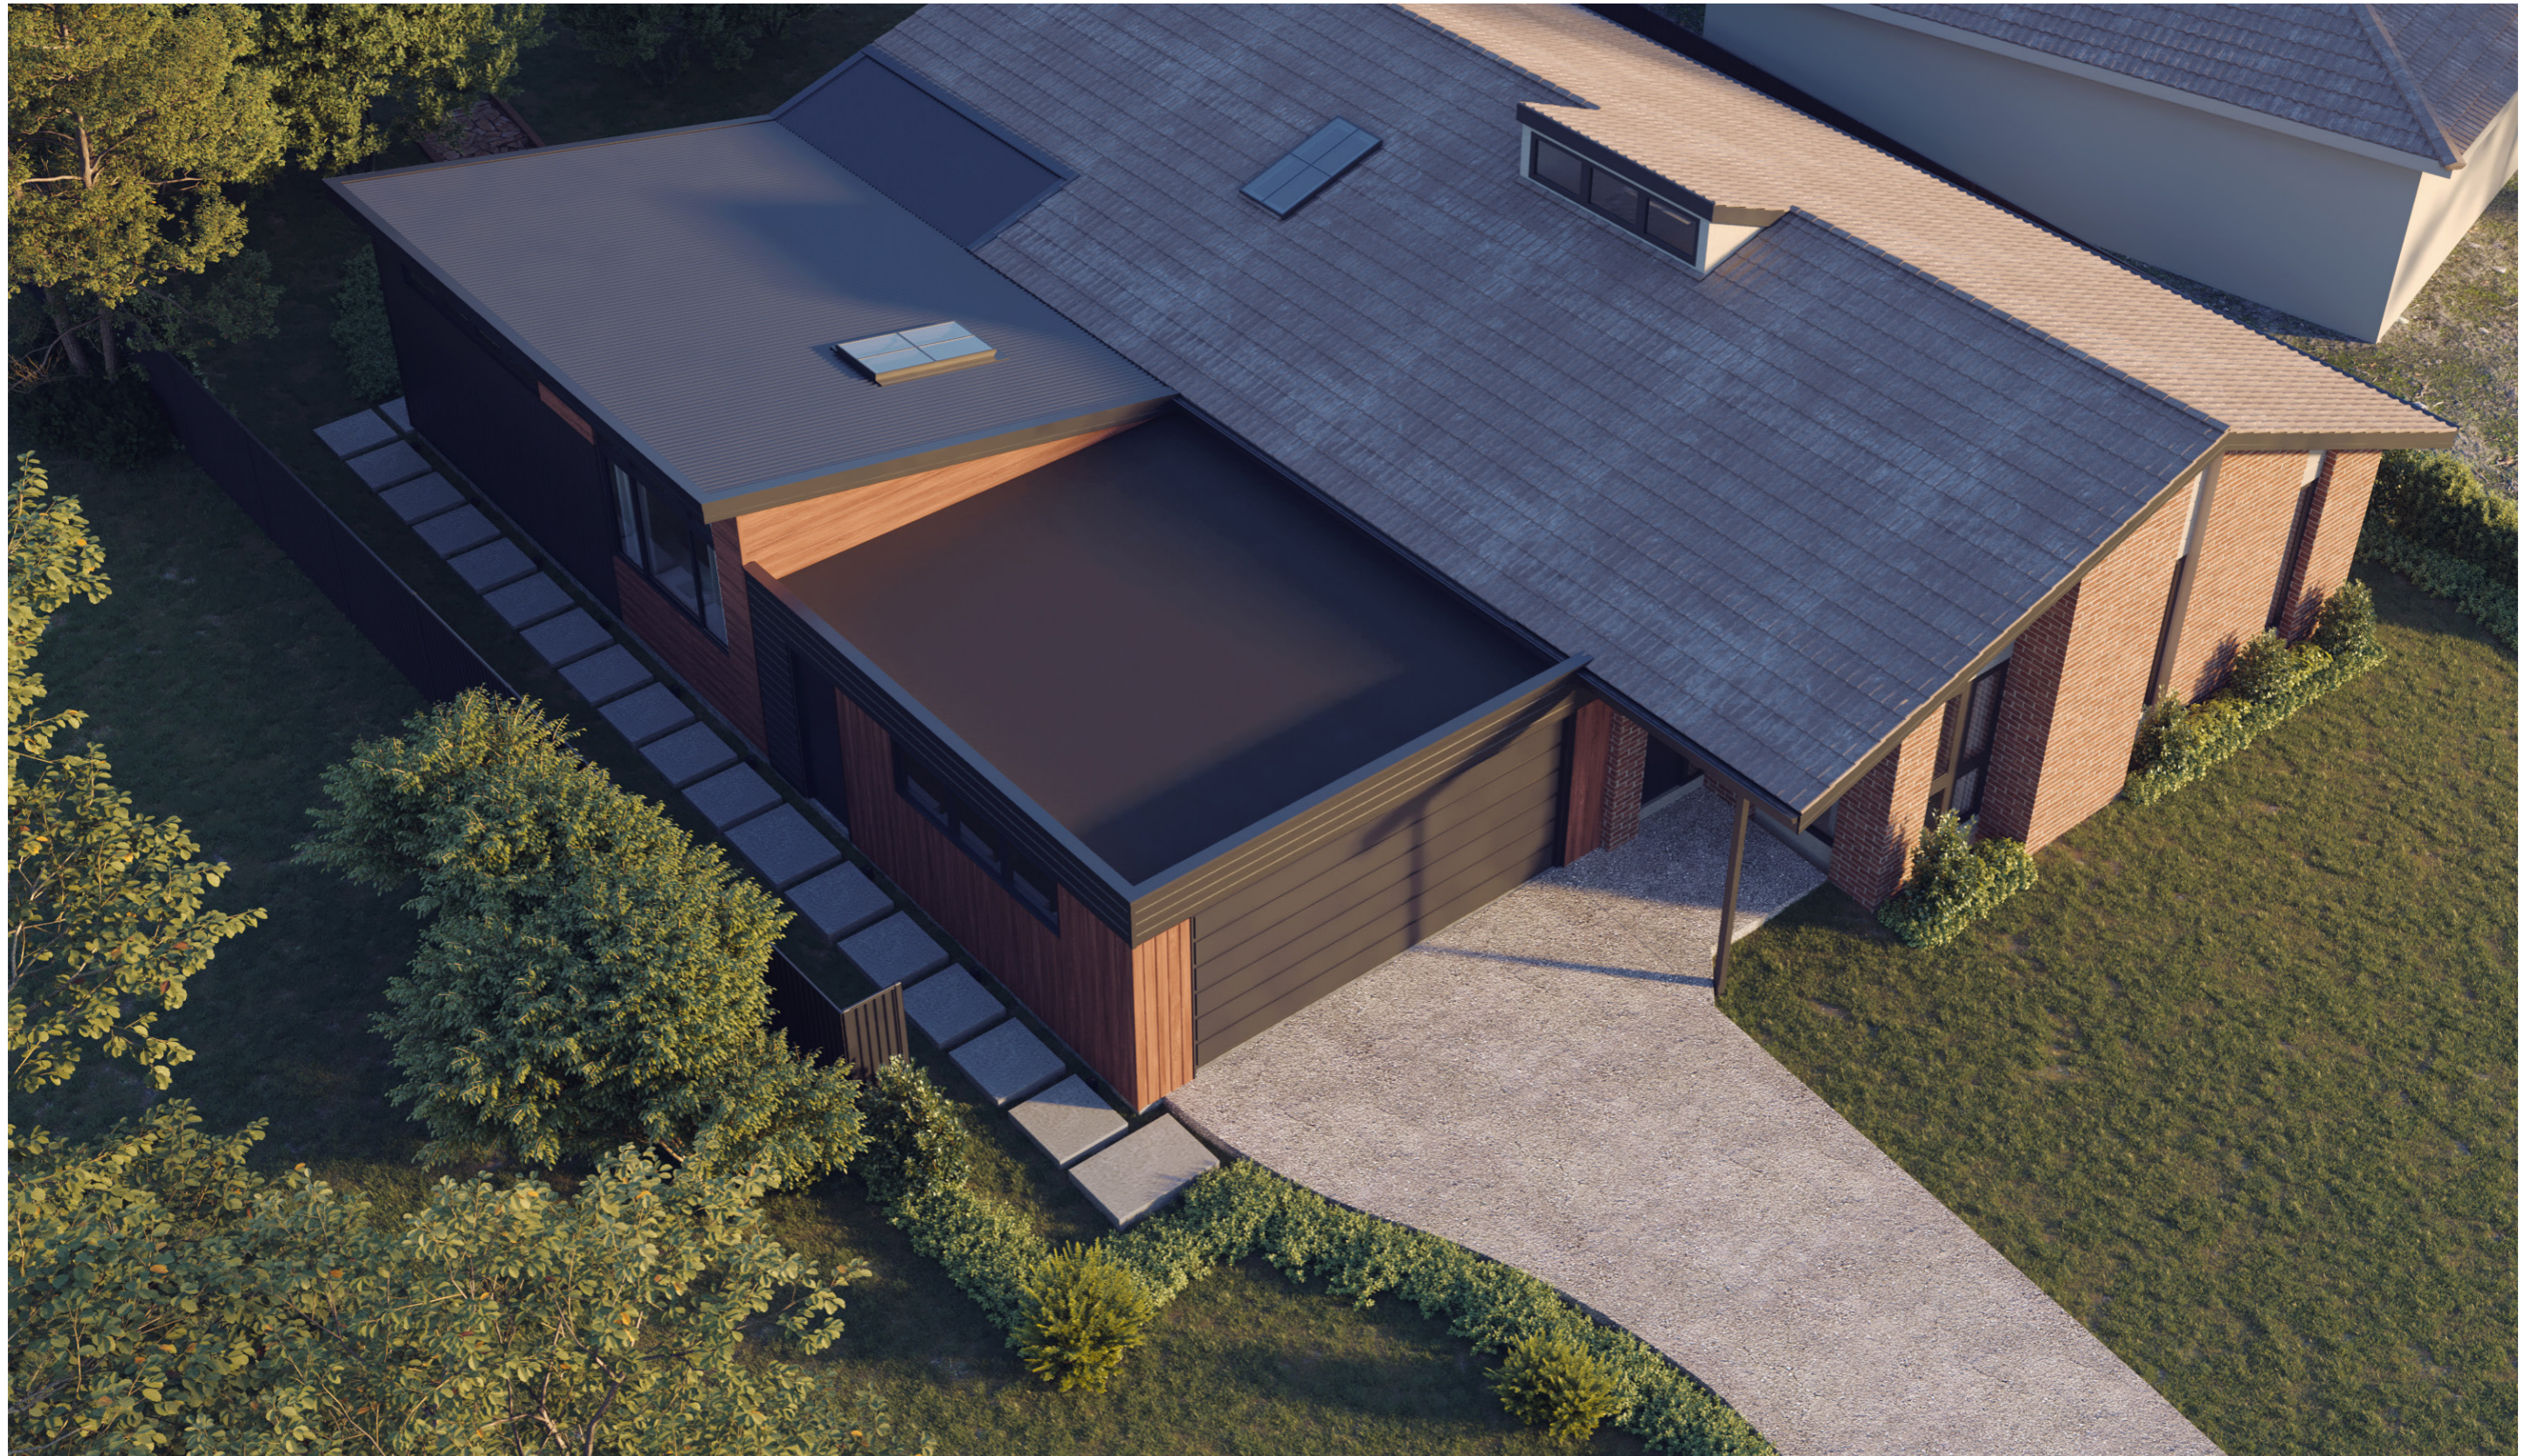

1090

ACT Building Lic: 2012767

**FIXED
PRICE
EXTENSIONS**

Fascias and Flashing
Colour: Monument

Corrugated Sheet Roof
Colour: Basalt

Composite Weatherboard Cladding
Colour: Natural Timber

Composite Weatherboard Cladding
Colour: Basalt

An elevation is the height of the structure from ground level to the height of the roof.

An elevation is the height of the structure from ground level to the height of the roof.

NORTH-WEST ELEVATION

SOUTH-EAST ELEVATION