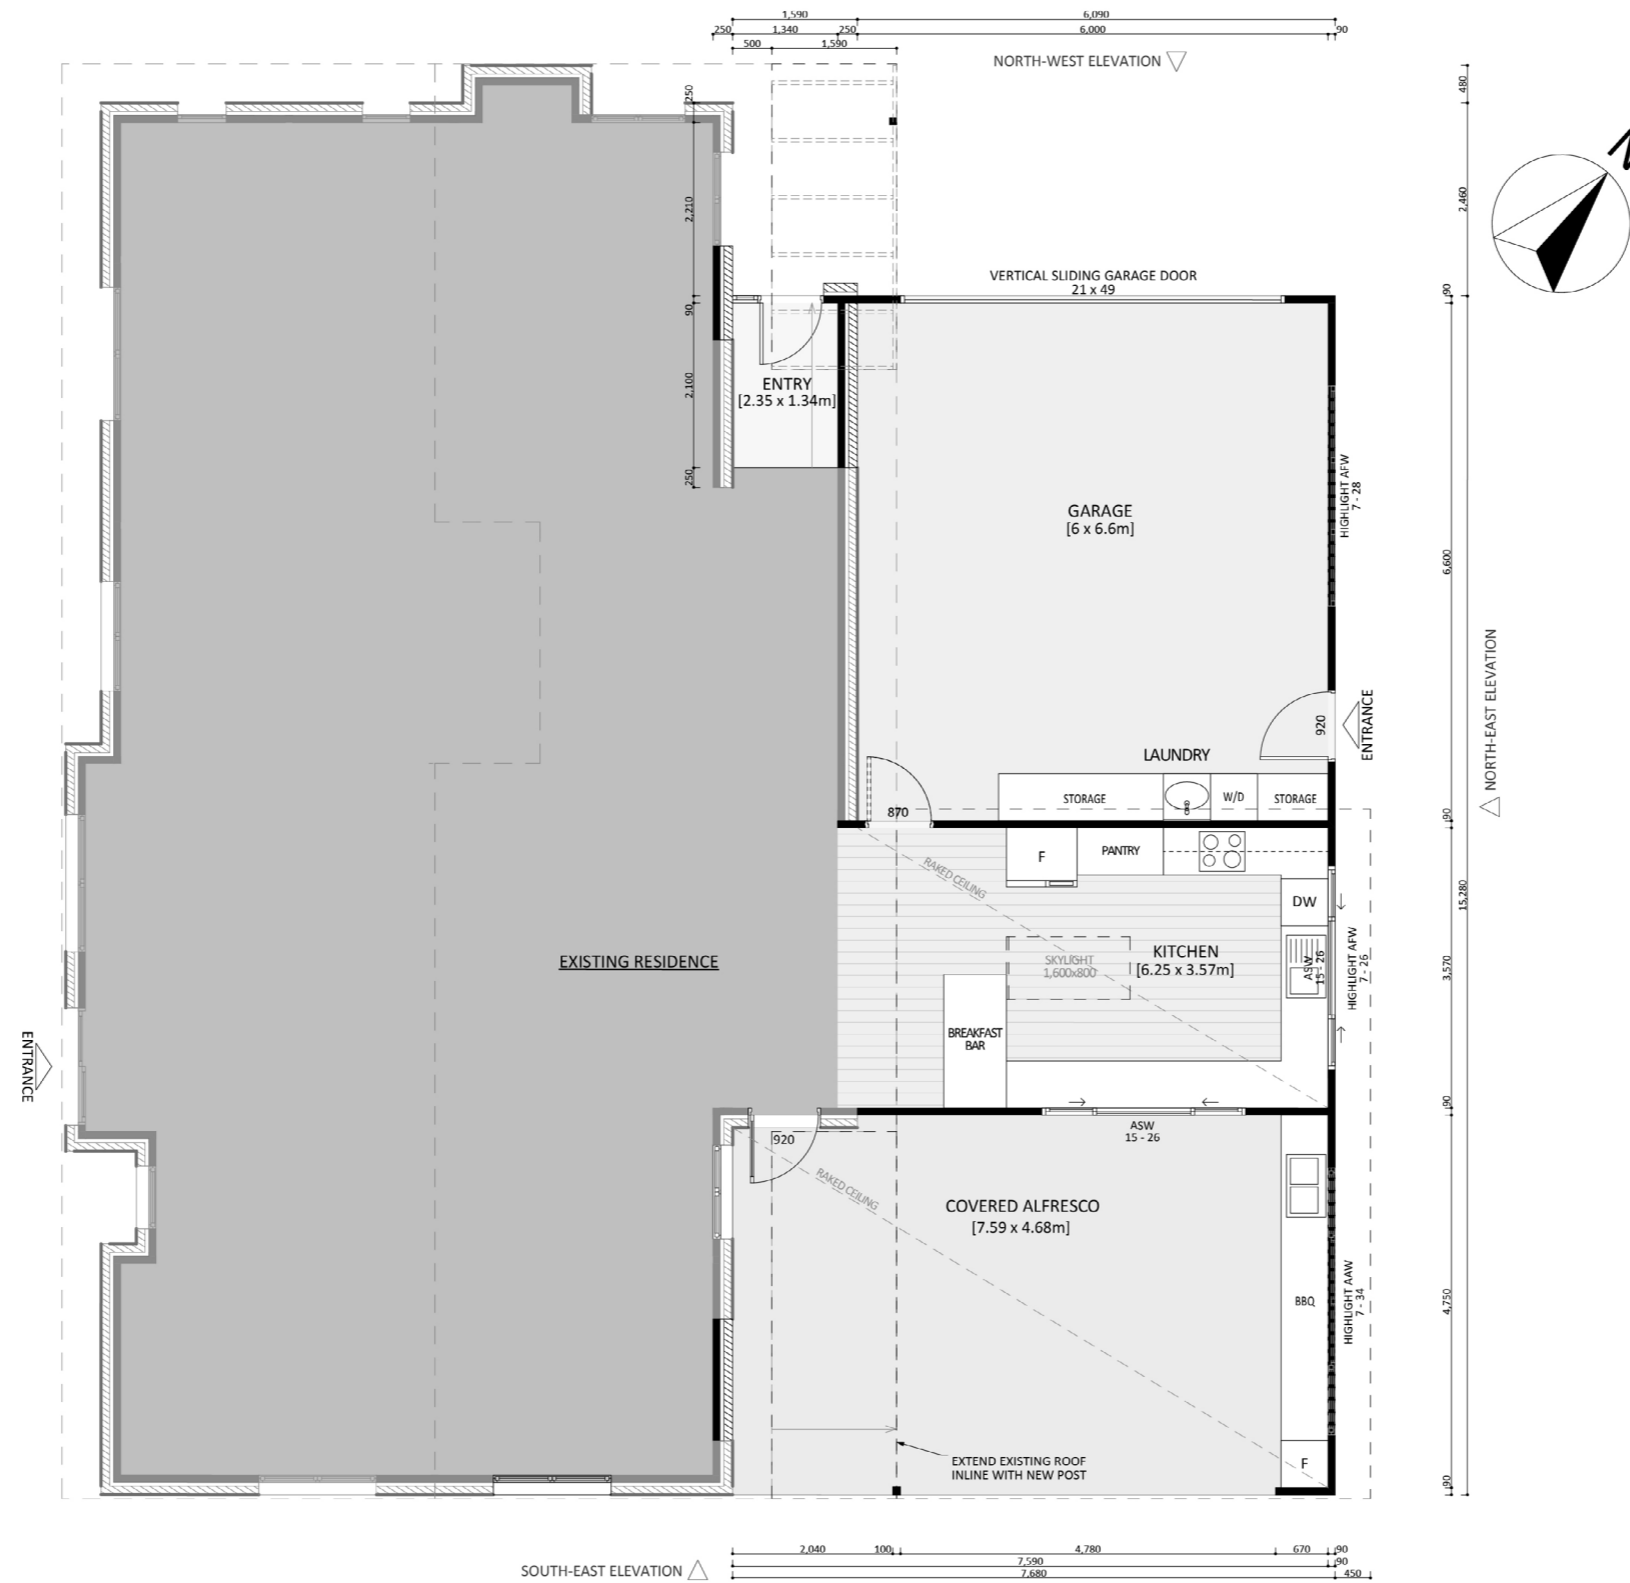

1090

ACT Building Lic: 2012767

**FIXED
PRICE
EXTENSIONS**

Fascias and Flashing
Colour: Monument

Corrugated Sheet Roof
Colour: Basalt

Composite Weatherboard Cladding
Colour: Natural Timber

Composite Weatherboard Cladding
Colour: Basalt

An elevation is the height of the structure from ground level to the height of the roof.

An elevation is the height of the structure from ground level to the height of the roof.

NORTH-WEST ELEVATION

SOUTH-EAST ELEVATION