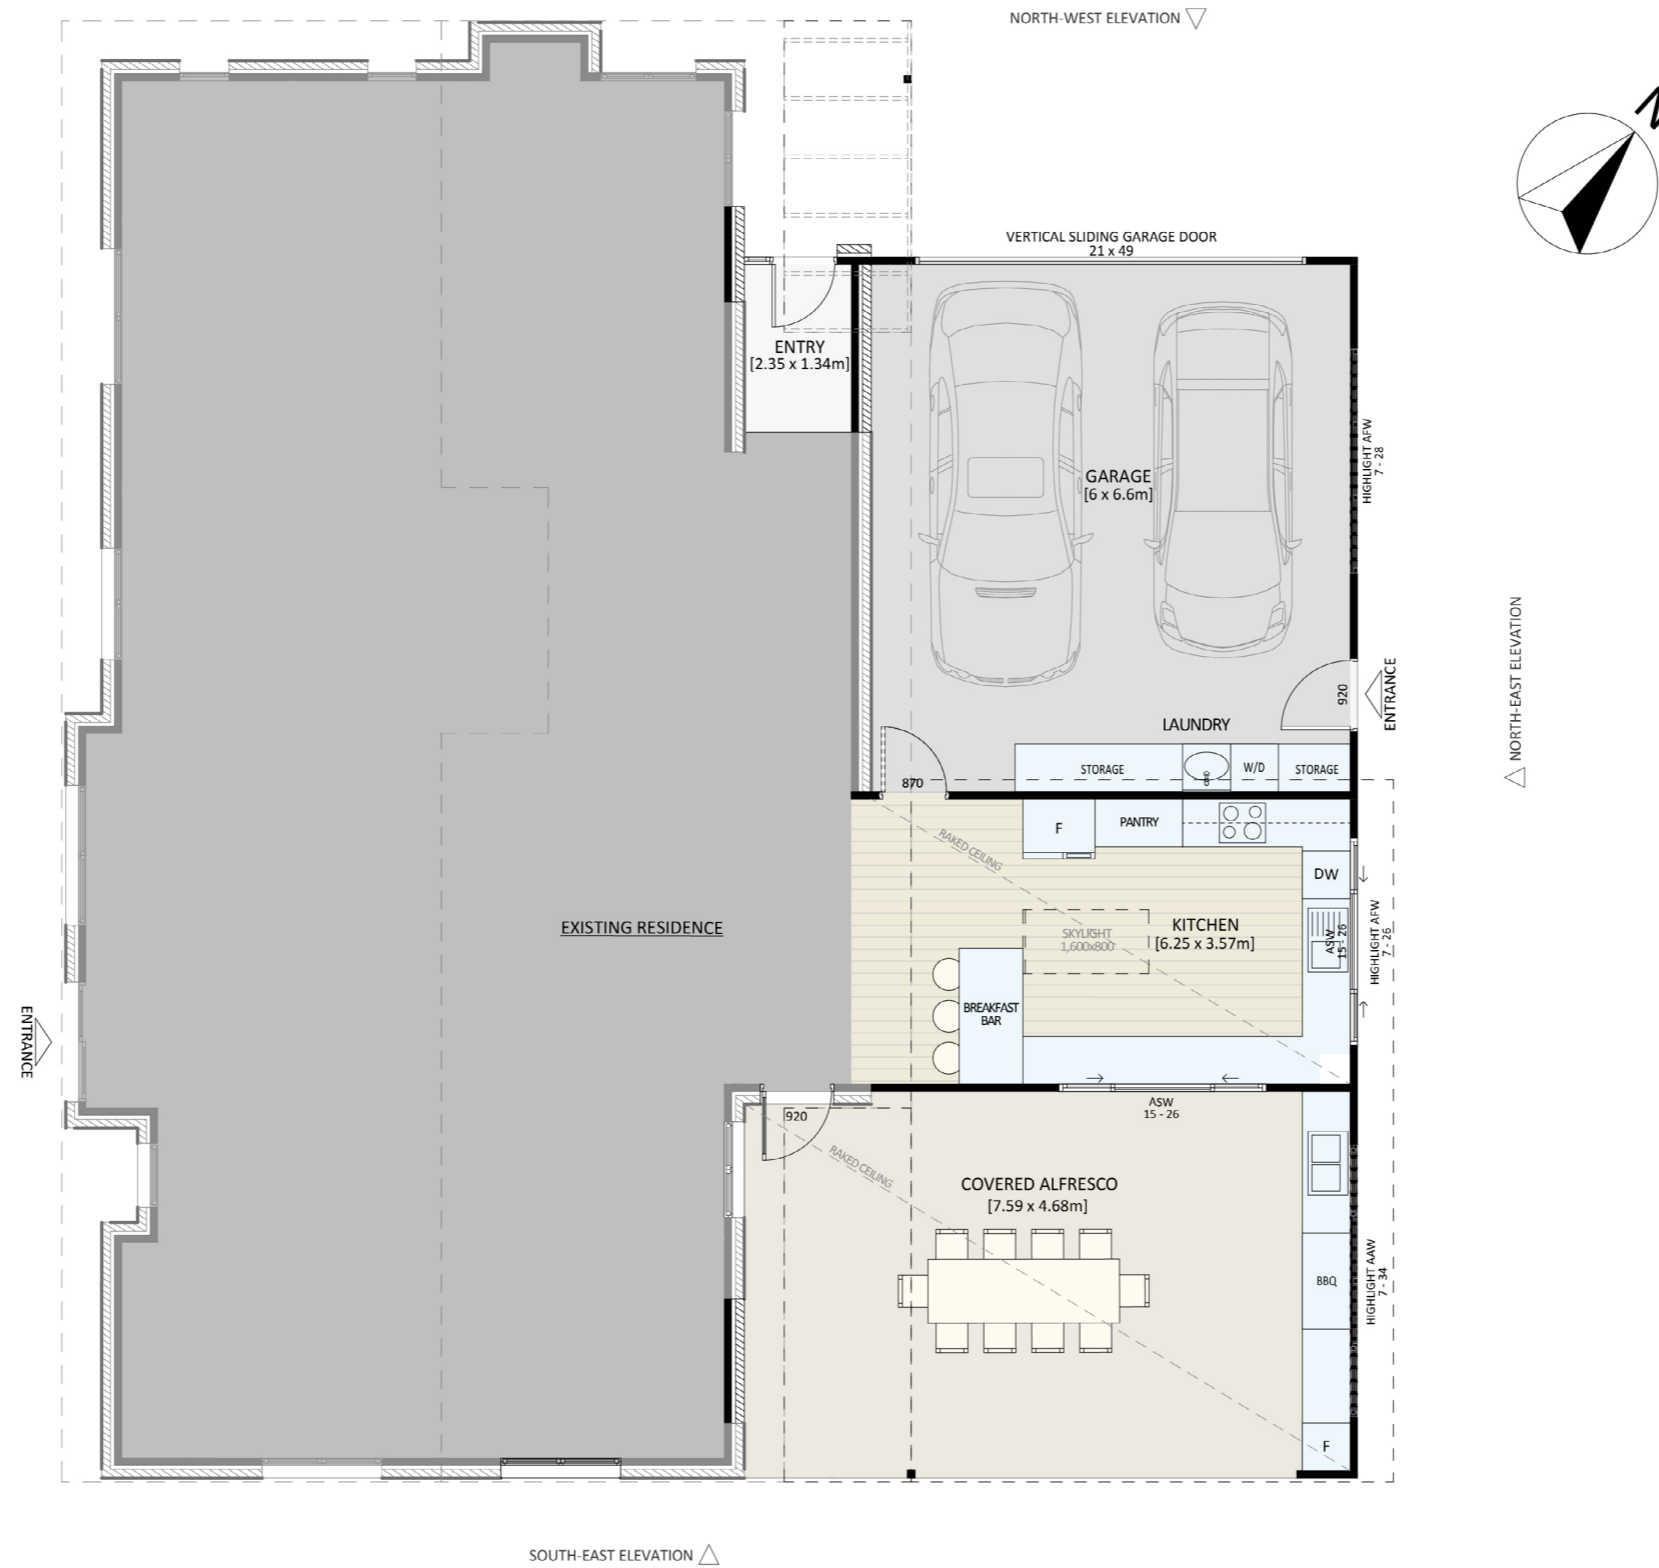

1090

ACT Building Lic: 2012767

**FIXED
PRICE
EXTENSIONS**

Fascias and Flashing
Colour: Monument

Corrugated Sheet Roof
Colour: Basalt

Composite Weatherboard Cladding
Colour: Natural Timber

Composite Weatherboard Cladding
Colour: Basalt

An elevation is the height of the structure from ground level to the height of the roof.

An elevation is the height of the structure from ground level to the height of the roof.

NORTH-WEST ELEVATION

SOUTH-EAST ELEVATION