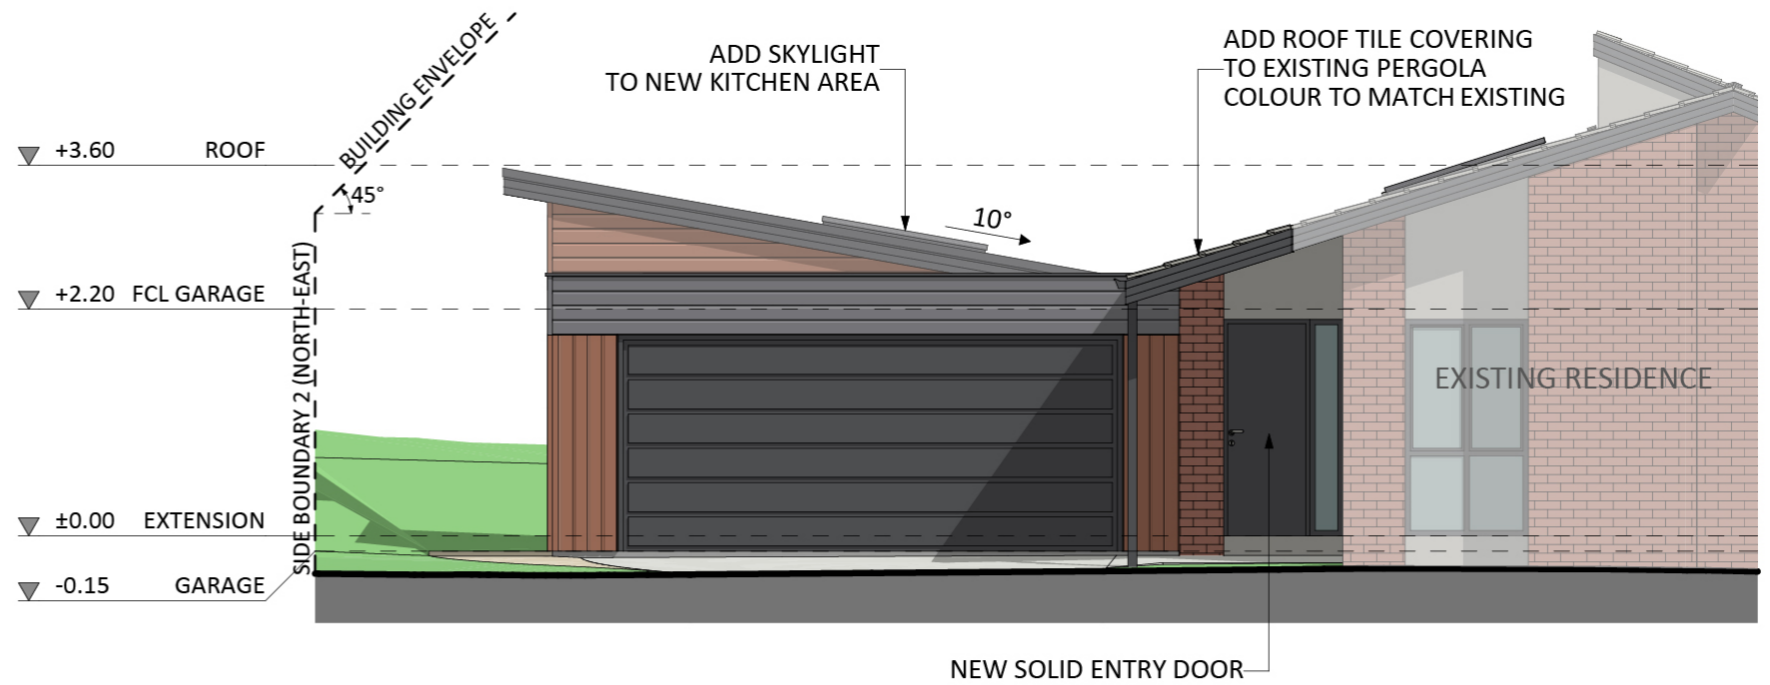

1090

ACT Building Lic: 2012767

**FIXED
PRICE
EXTENSIONS**

Fascias and Flashing
Colour: Monument

Corrugated Sheet Roof
Colour: Basalt

Composite Weatherboard Cladding
Colour: Natural Timber

Composite Weatherboard Cladding
Colour: Basalt

An elevation is the height of the structure from ground level to the height of the roof.

An elevation is the height of the structure from ground level to the height of the roof.

NORTH-WEST ELEVATION

SOUTH-EAST ELEVATION