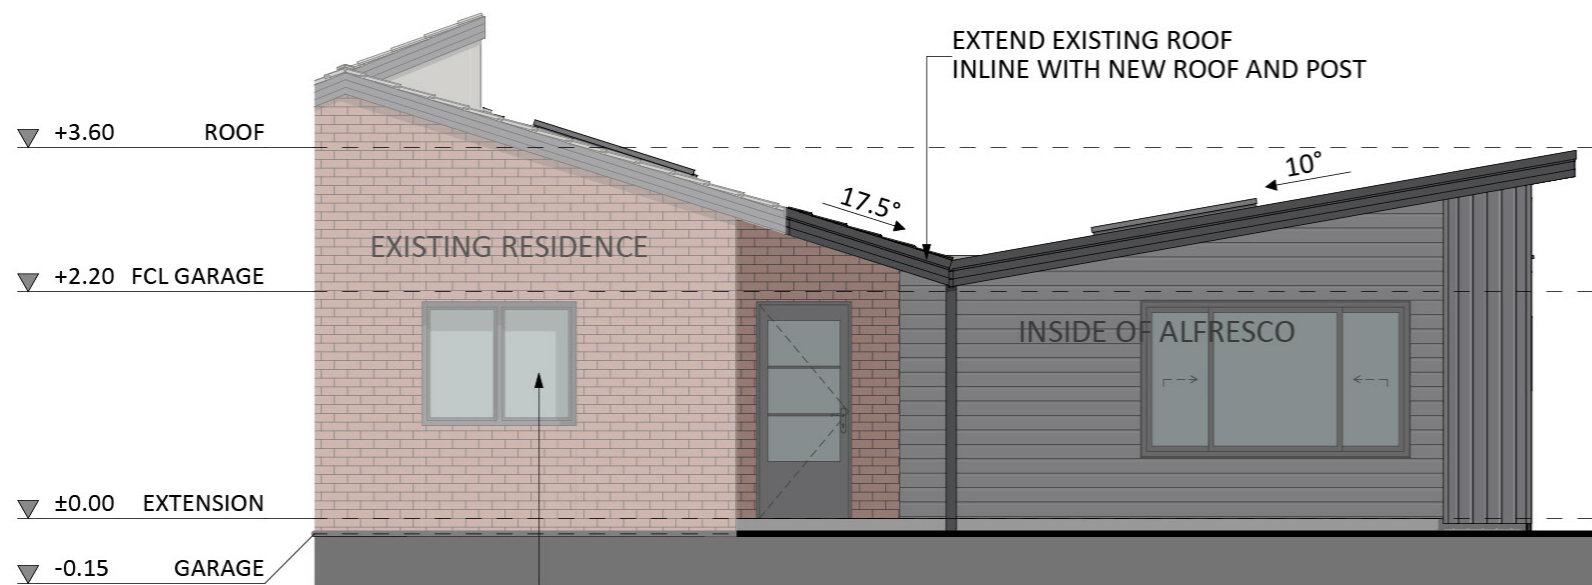

1090

ACT Building Lic: 2012767

**FIXED
PRICE
EXTENSIONS**

Fascias and Flashing
Colour: Monument

Corrugated Sheet Roof
Colour: Basalt

Composite Weatherboard Cladding
Colour: Natural Timber

Composite Weatherboard Cladding
Colour: Basalt

An elevation is the height of the structure from ground level to the height of the roof.

An elevation is the height of the structure from ground level to the height of the roof.

NORTH-WEST ELEVATION

SOUTH-EAST ELEVATION