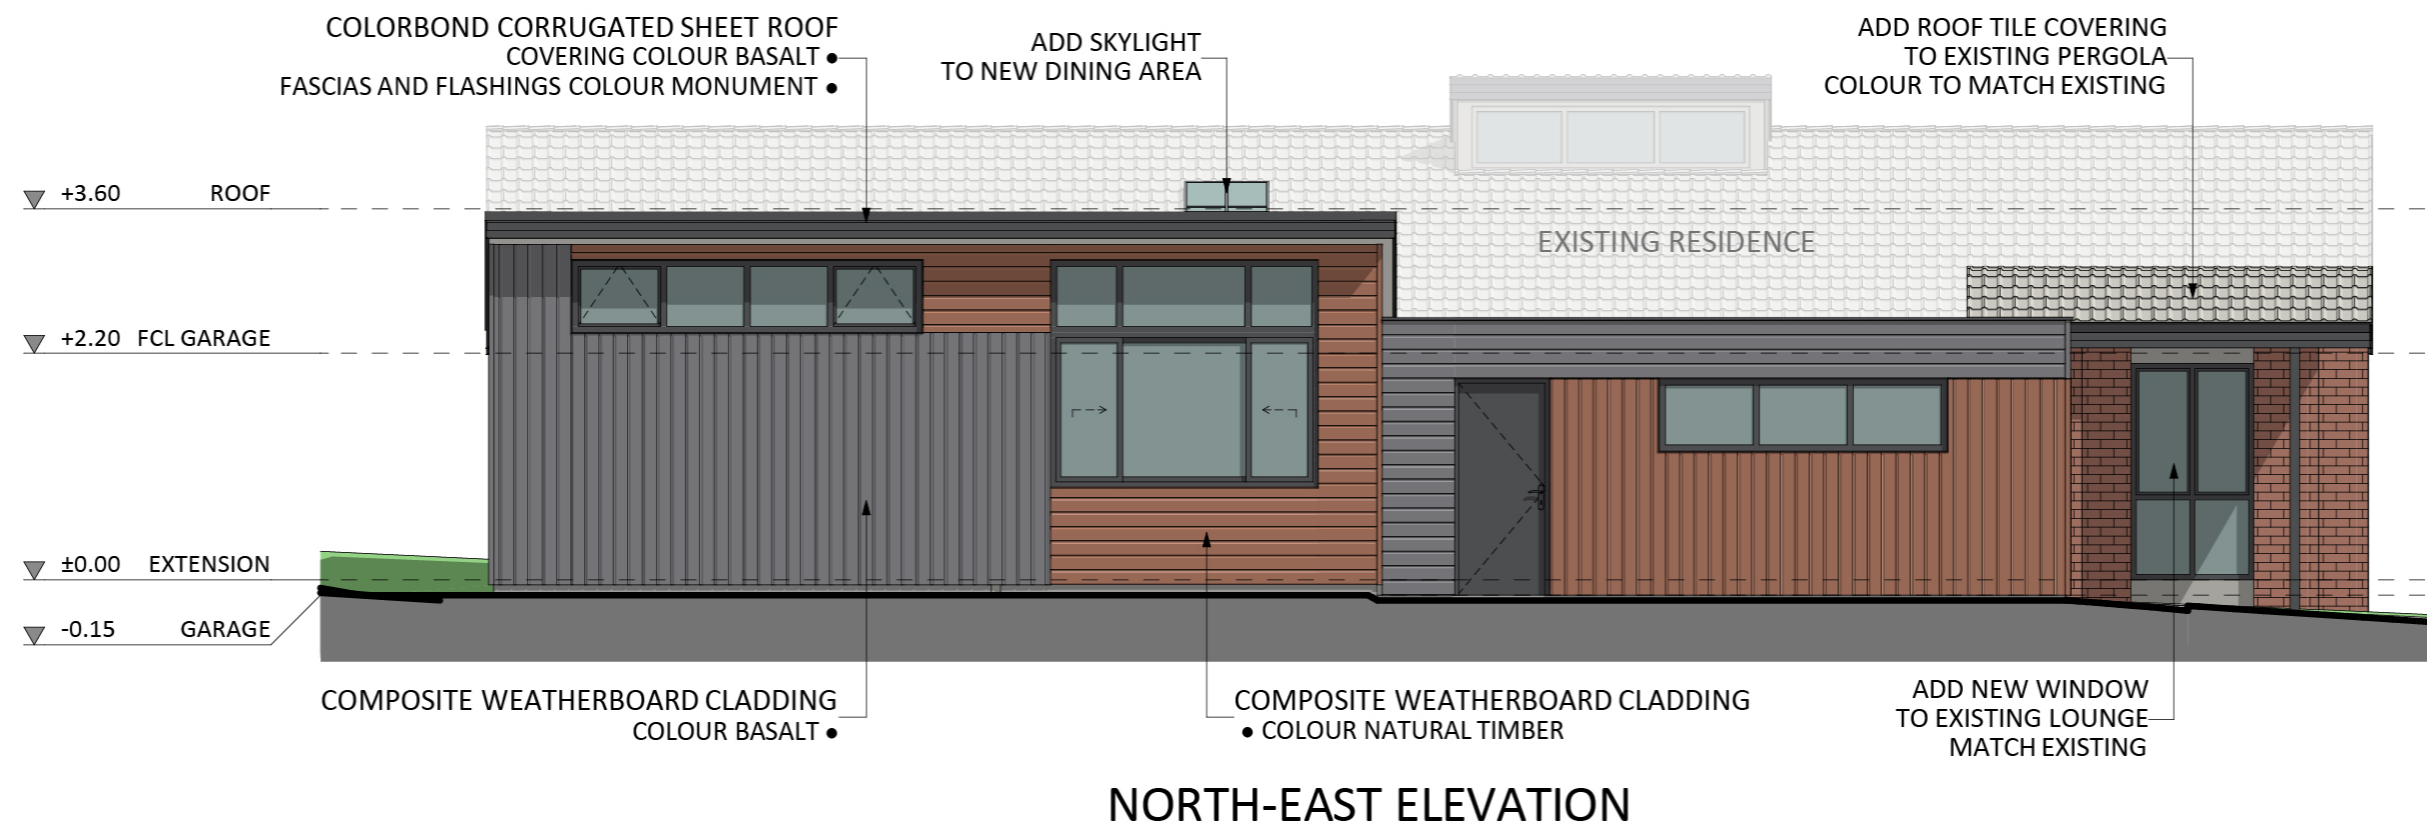

1090

ACT Building Lic: 2012767

**FIXED
PRICE
EXTENSIONS**

Fascias and Flashing
Colour: Monument

Corrugated Sheet Roof
Colour: Basalt

Composite Weatherboard Cladding
Colour: Natural Timber

Composite Weatherboard Cladding
Colour: Basalt

An elevation is the height of the structure from ground level to the height of the roof.

An elevation is the height of the structure from ground level to the height of the roof.

NORTH-WEST ELEVATION

SOUTH-EAST ELEVATION