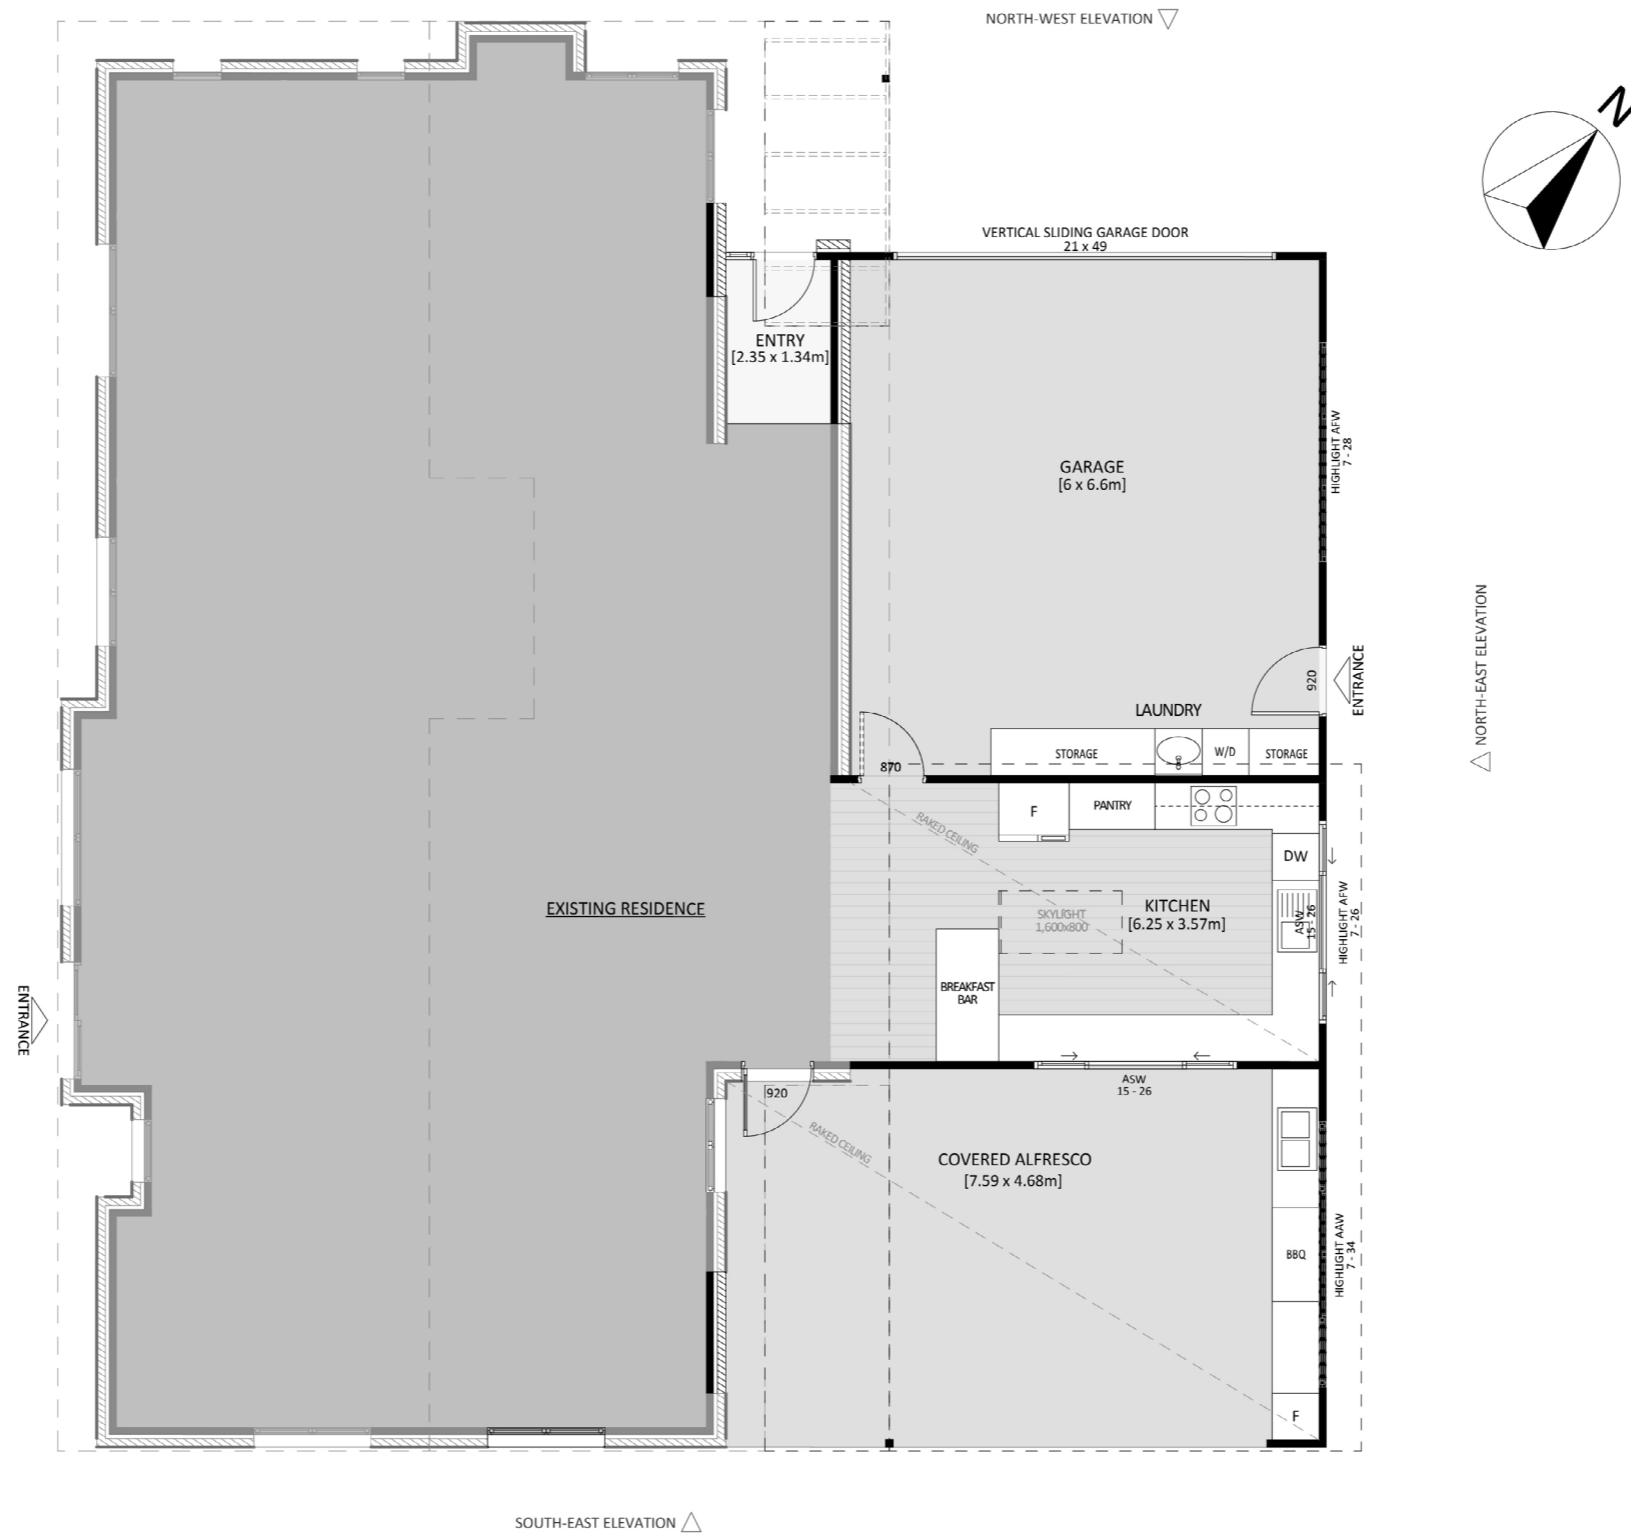

1090

ACT Building Lic: 2012767

**FIXED
PRICE
EXTENSIONS**

Fascias and Flashing
Colour: Monument

Corrugated Sheet Roof
Colour: Basalt

Composite Weatherboard Cladding
Colour: Natural Timber

Composite Weatherboard Cladding
Colour: Basalt

An elevation is the height of the structure from ground level to the height of the roof.

An elevation is the height of the structure from ground level to the height of the roof.

NORTH-WEST ELEVATION

SOUTH-EAST ELEVATION