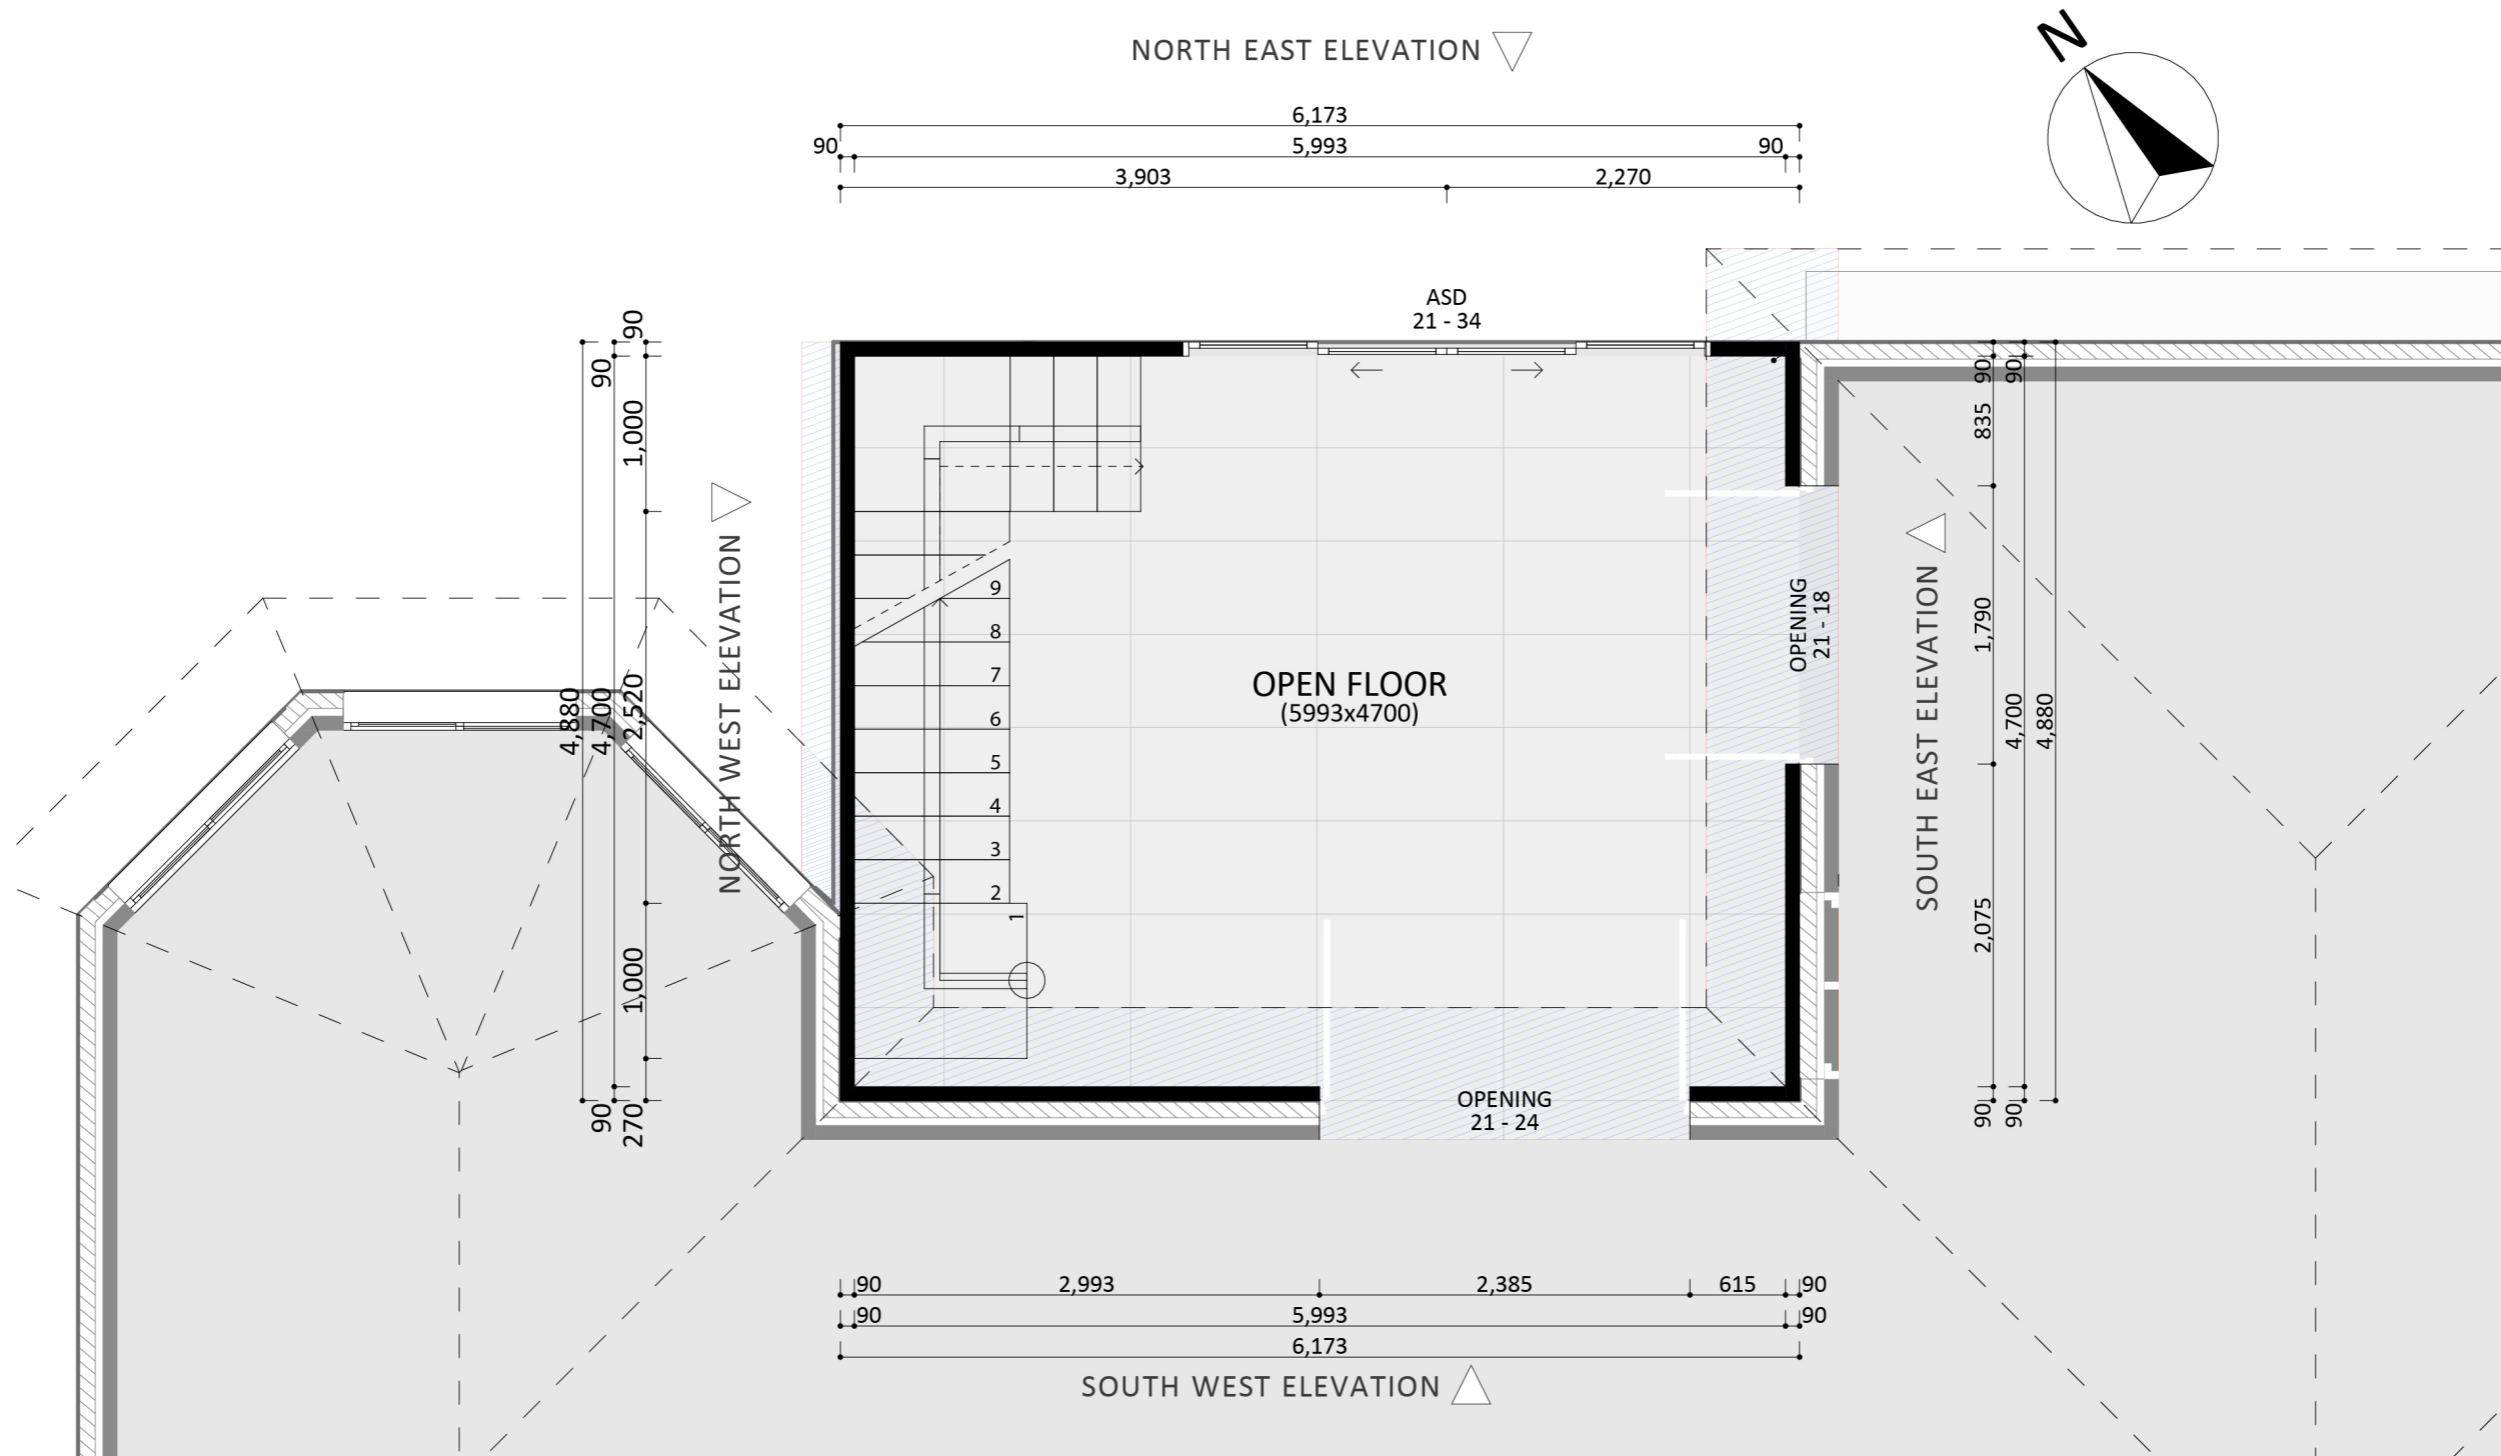

1080

ACT Building Lic: 2012767

**FIXED
PRICE
EXTENSIONS**

Gutters
Colour: Monument

Roof Tile
Colour: Peak

Door and Window Frames
Colour: Monument

James Hardie Tex
Colour: White

An elevation is the height of the structure from ground level to the height of the roof.

SOUTH EAST ELEVATION

NORTH EAST ELEVATION

An elevation is the height of the structure from ground level to the height of the roof.

NORTH WEST ELEVATION

SOUTH WEST ELEVATION

 **FIXED
PRICE
EXTENSIONS**

canberragrannyflatbuilders.com.au