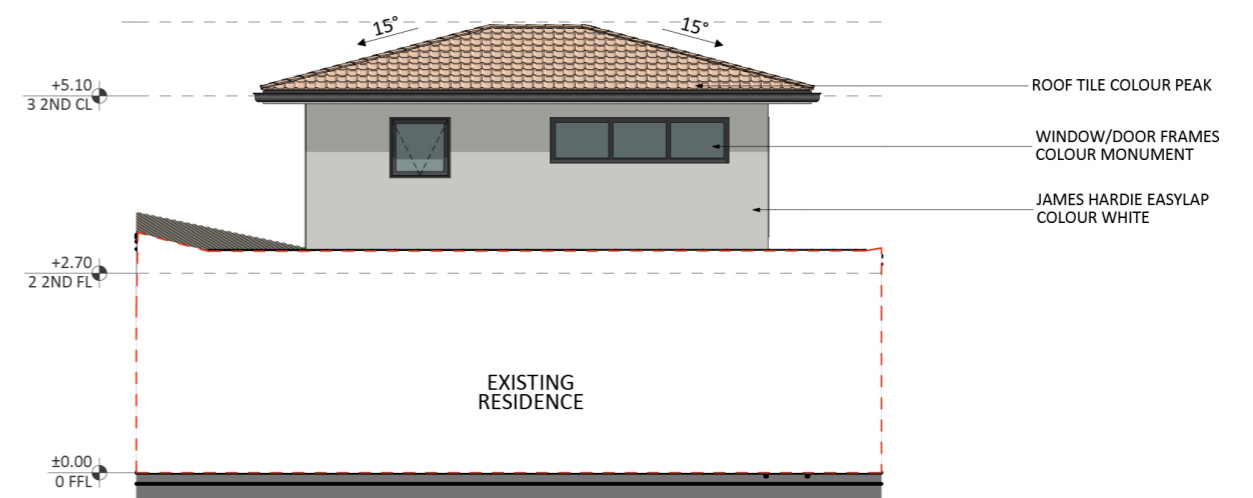

1080

ACT Building Lic: 2012767

**FIXED
PRICE
EXTENSIONS**

Gutters
Colour: Monument

Roof Tile
Colour: Peak

Door and Window Frames
Colour: Monument

James Hardie Tex
Colour: White

An elevation is the height of the structure from ground level to the height of the roof.

SOUTH EAST ELEVATION

NORTH EAST ELEVATION

An elevation is the height of the structure from ground level to the height of the roof.

NORTH WEST ELEVATION

SOUTH WEST ELEVATION

 **FIXED
PRICE
EXTENSIONS**

canberragrannyflatbuilders.com.au