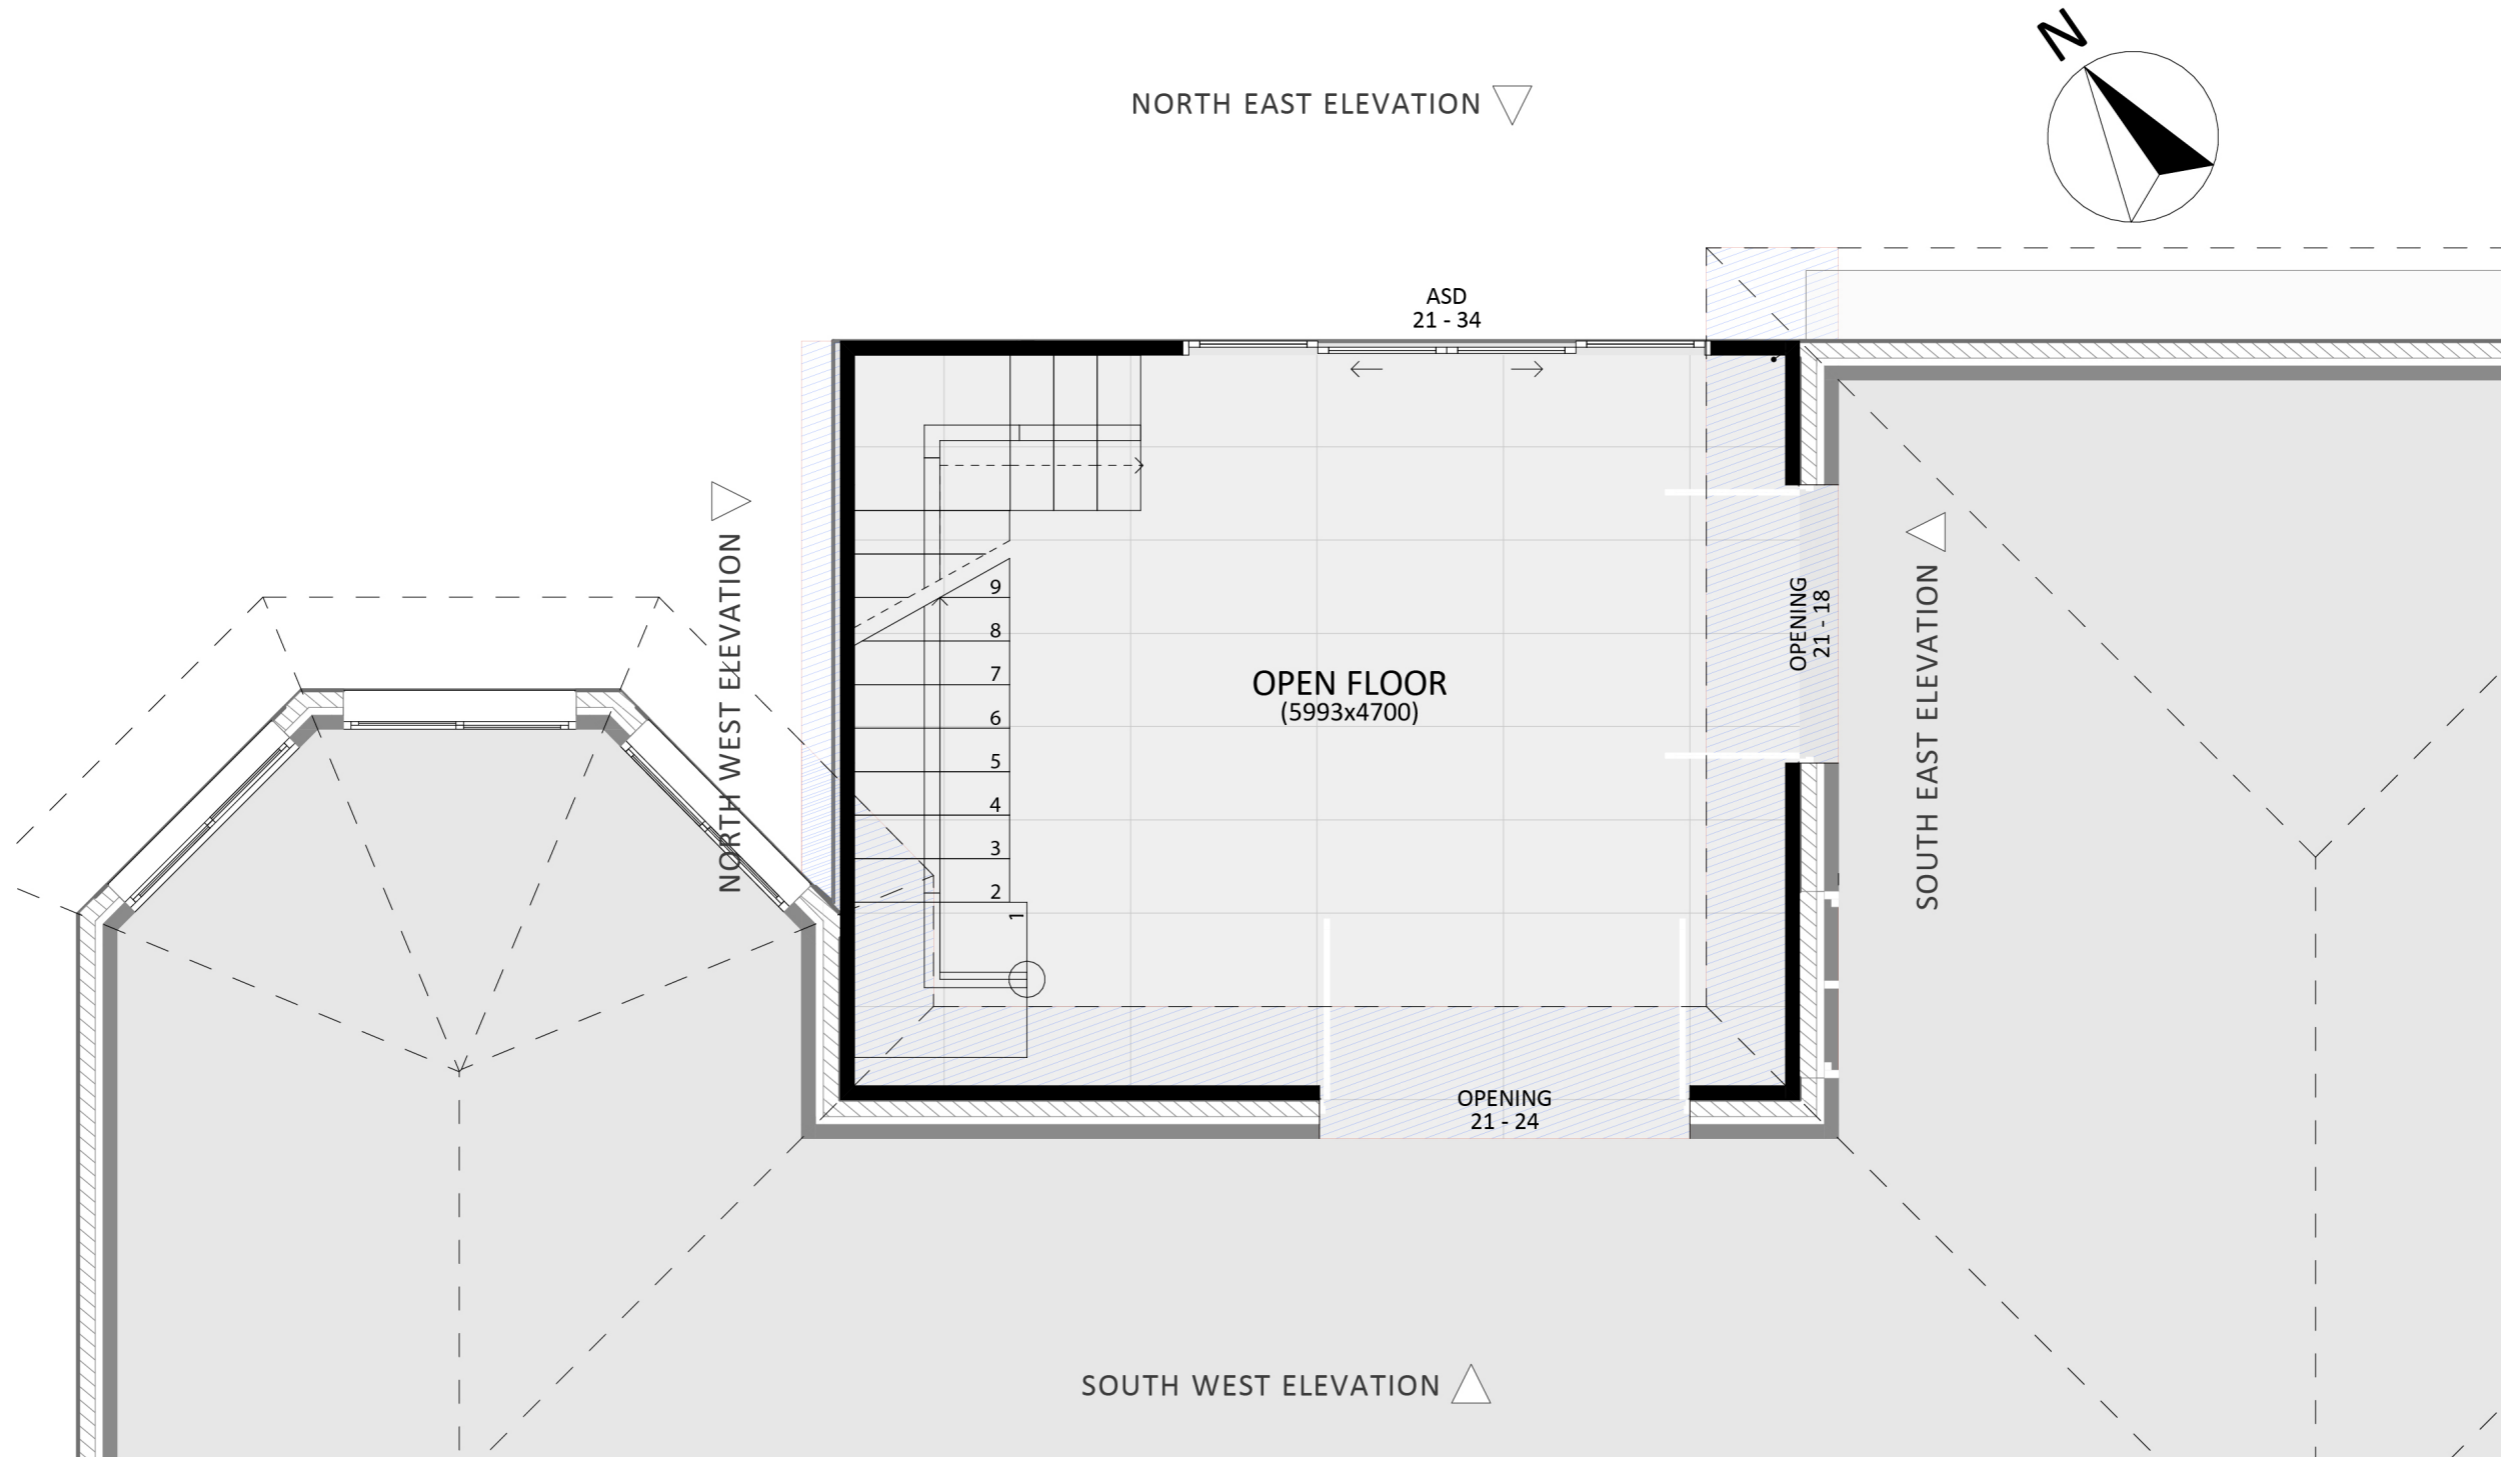

1080

ACT Building Lic: 2012767

**FIXED
PRICE
EXTENSIONS**

Gutters
Colour: Monument

Roof Tile
Colour: Peak

Door and Window Frames
Colour: Monument

James Hardie Tex
Colour: White

An elevation is the height of the structure from ground level to the height of the roof.

SOUTH EAST ELEVATION

NORTH EAST ELEVATION

An elevation is the height of the structure from ground level to the height of the roof.

NORTH WEST ELEVATION

SOUTH WEST ELEVATION

 **FIXED
PRICE
EXTENSIONS**

canberragrannyflatbuilders.com.au