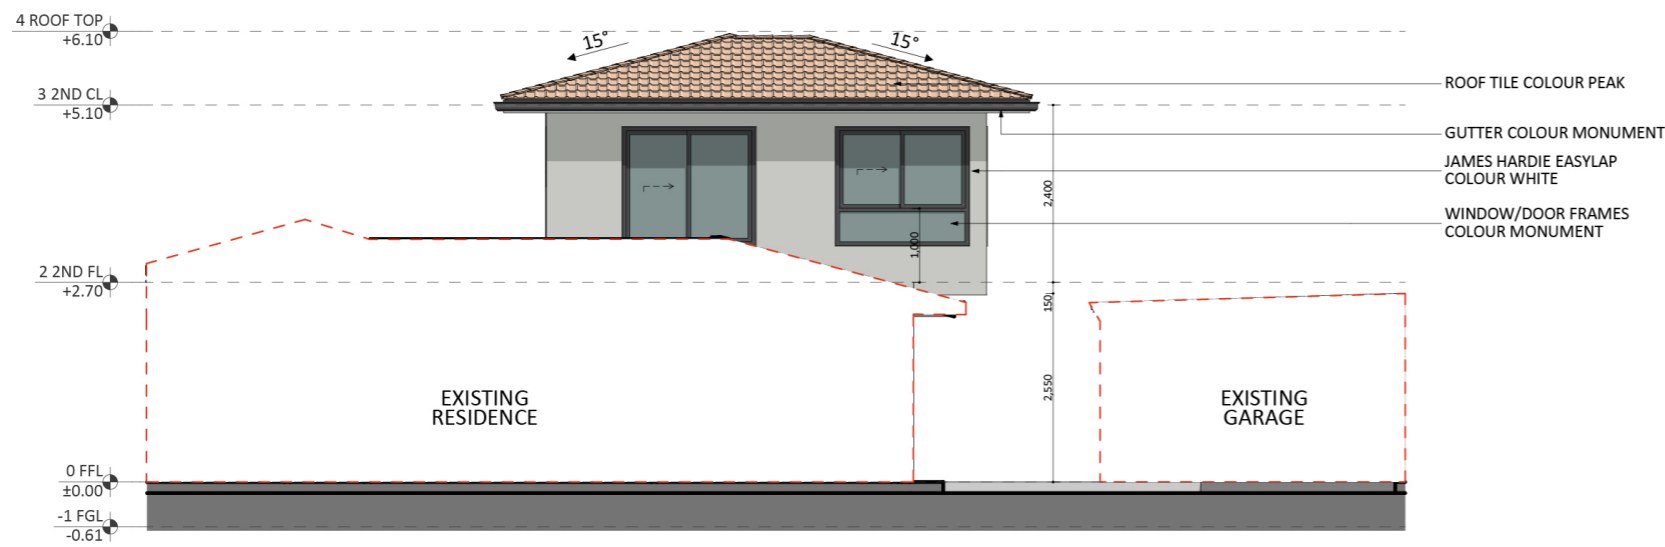

1080

ACT Building Lic: 2012767

**FIXED
PRICE
EXTENSIONS**

Gutters
Colour: Monument

Roof Tile
Colour: Peak

Door and Window Frames
Colour: Monument

James Hardie Tex
Colour: White

An elevation is the height of the structure from ground level to the height of the roof.

SOUTH EAST ELEVATION

NORTH EAST ELEVATION

An elevation is the height of the structure from ground level to the height of the roof.

NORTH WEST ELEVATION

SOUTH WEST ELEVATION

 **FIXED
PRICE
EXTENSIONS**

canberragrannyflatbuilders.com.au