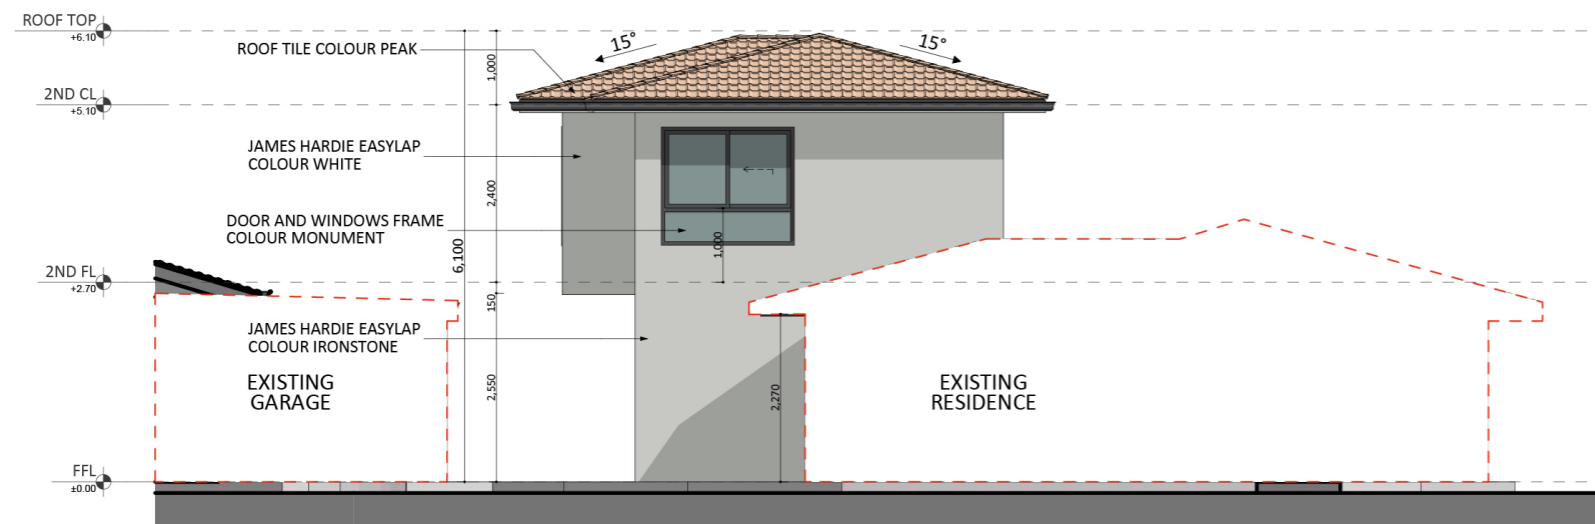

1080

ACT Building Lic: 2012767

**FIXED
PRICE
EXTENSIONS**

Gutters
Colour: Monument

Roof Tile
Colour: Peak

Door and Window Frames
Colour: Monument

James Hardie Tex
Colour: White

An elevation is the height of the structure from ground level to the height of the roof.

SOUTH EAST ELEVATION

NORTH EAST ELEVATION

An elevation is the height of the structure from ground level to the height of the roof.

NORTH WEST ELEVATION

SOUTH WEST ELEVATION

 **FIXED
PRICE
EXTENSIONS**

canberragrannyflatbuilders.com.au