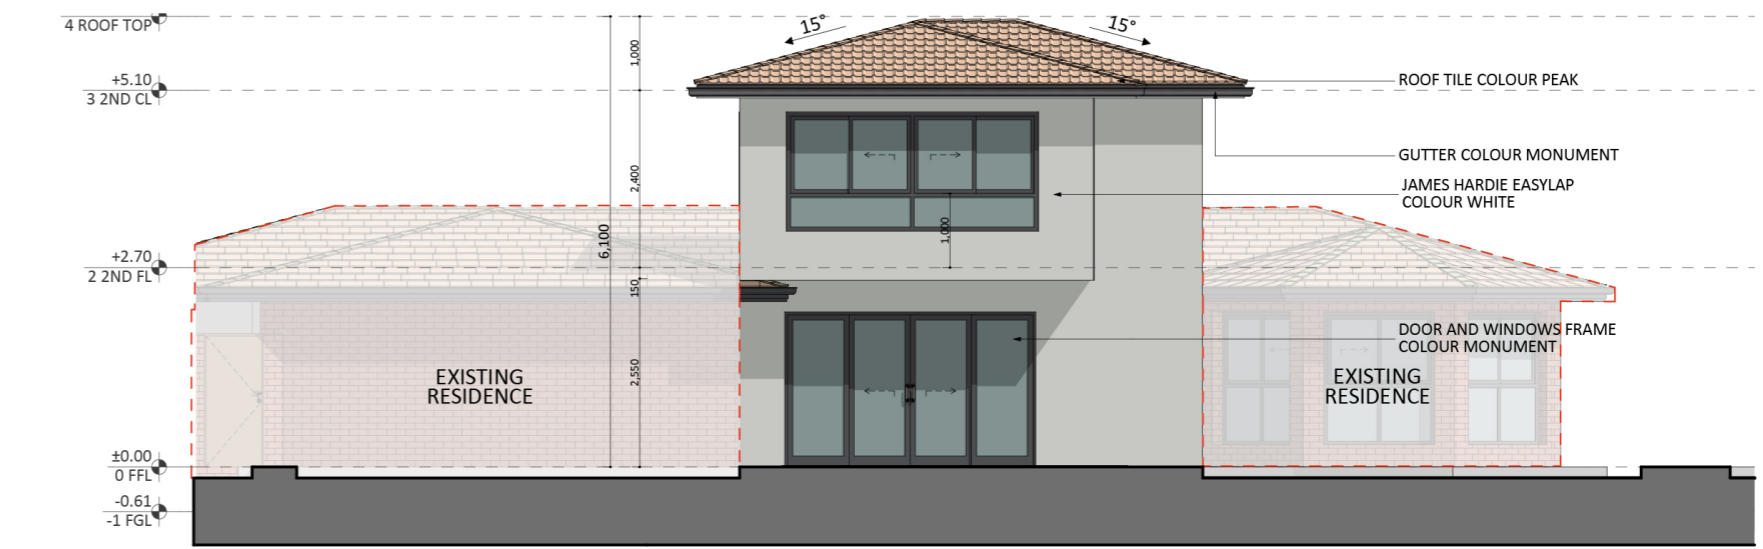

1080

ACT Building Lic: 2012767

**FIXED
PRICE
EXTENSIONS**

Gutters
Colour: Monument

Roof Tile
Colour: Peak

Door and Window Frames
Colour: Monument

James Hardie Tex
Colour: White

An elevation is the height of the structure from ground level to the height of the roof.

SOUTH EAST ELEVATION

NORTH EAST ELEVATION

An elevation is the height of the structure from ground level to the height of the roof.

NORTH WEST ELEVATION

SOUTH WEST ELEVATION

 **FIXED
PRICE
EXTENSIONS**

canberragrannyflatbuilders.com.au