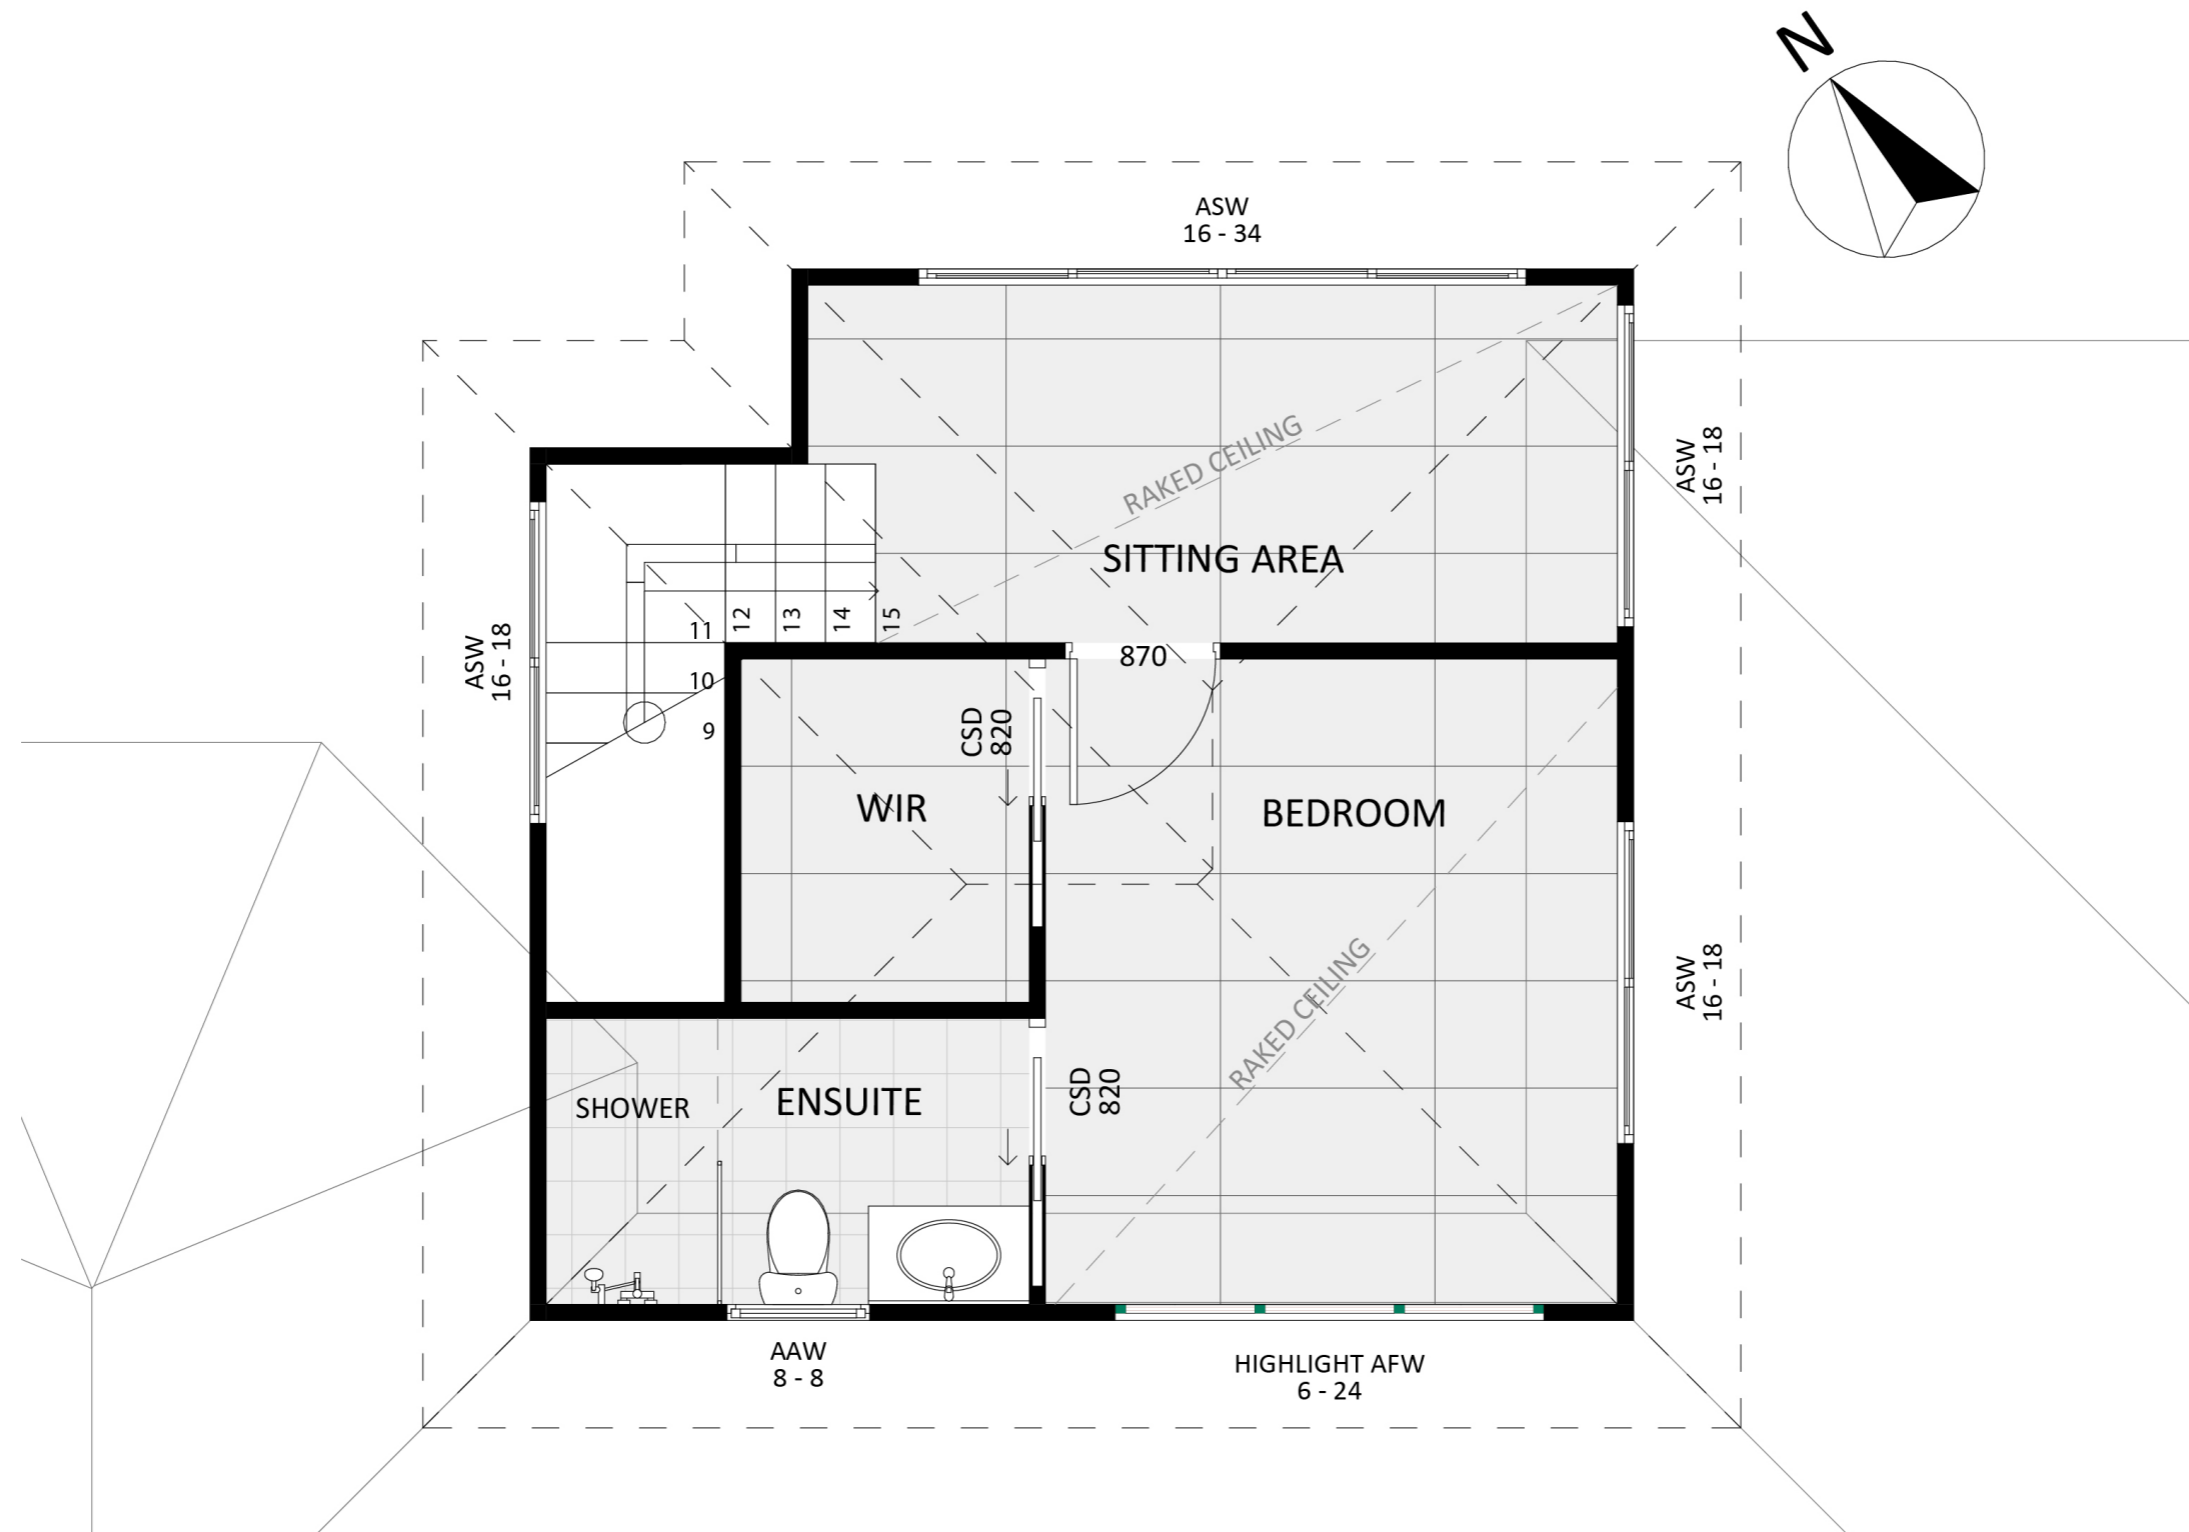

1080

ACT Building Lic: 2012767

**FIXED
PRICE
EXTENSIONS**

Gutters
Colour: Monument

Roof Tile
Colour: Peak

Door and Window Frames
Colour: Monument

James Hardie Tex
Colour: White

An elevation is the height of the structure from ground level to the height of the roof.

SOUTH EAST ELEVATION

NORTH EAST ELEVATION

An elevation is the height of the structure from ground level to the height of the roof.

NORTH WEST ELEVATION

SOUTH WEST ELEVATION

 **FIXED
PRICE
EXTENSIONS**

canberragrannyflatbuilders.com.au