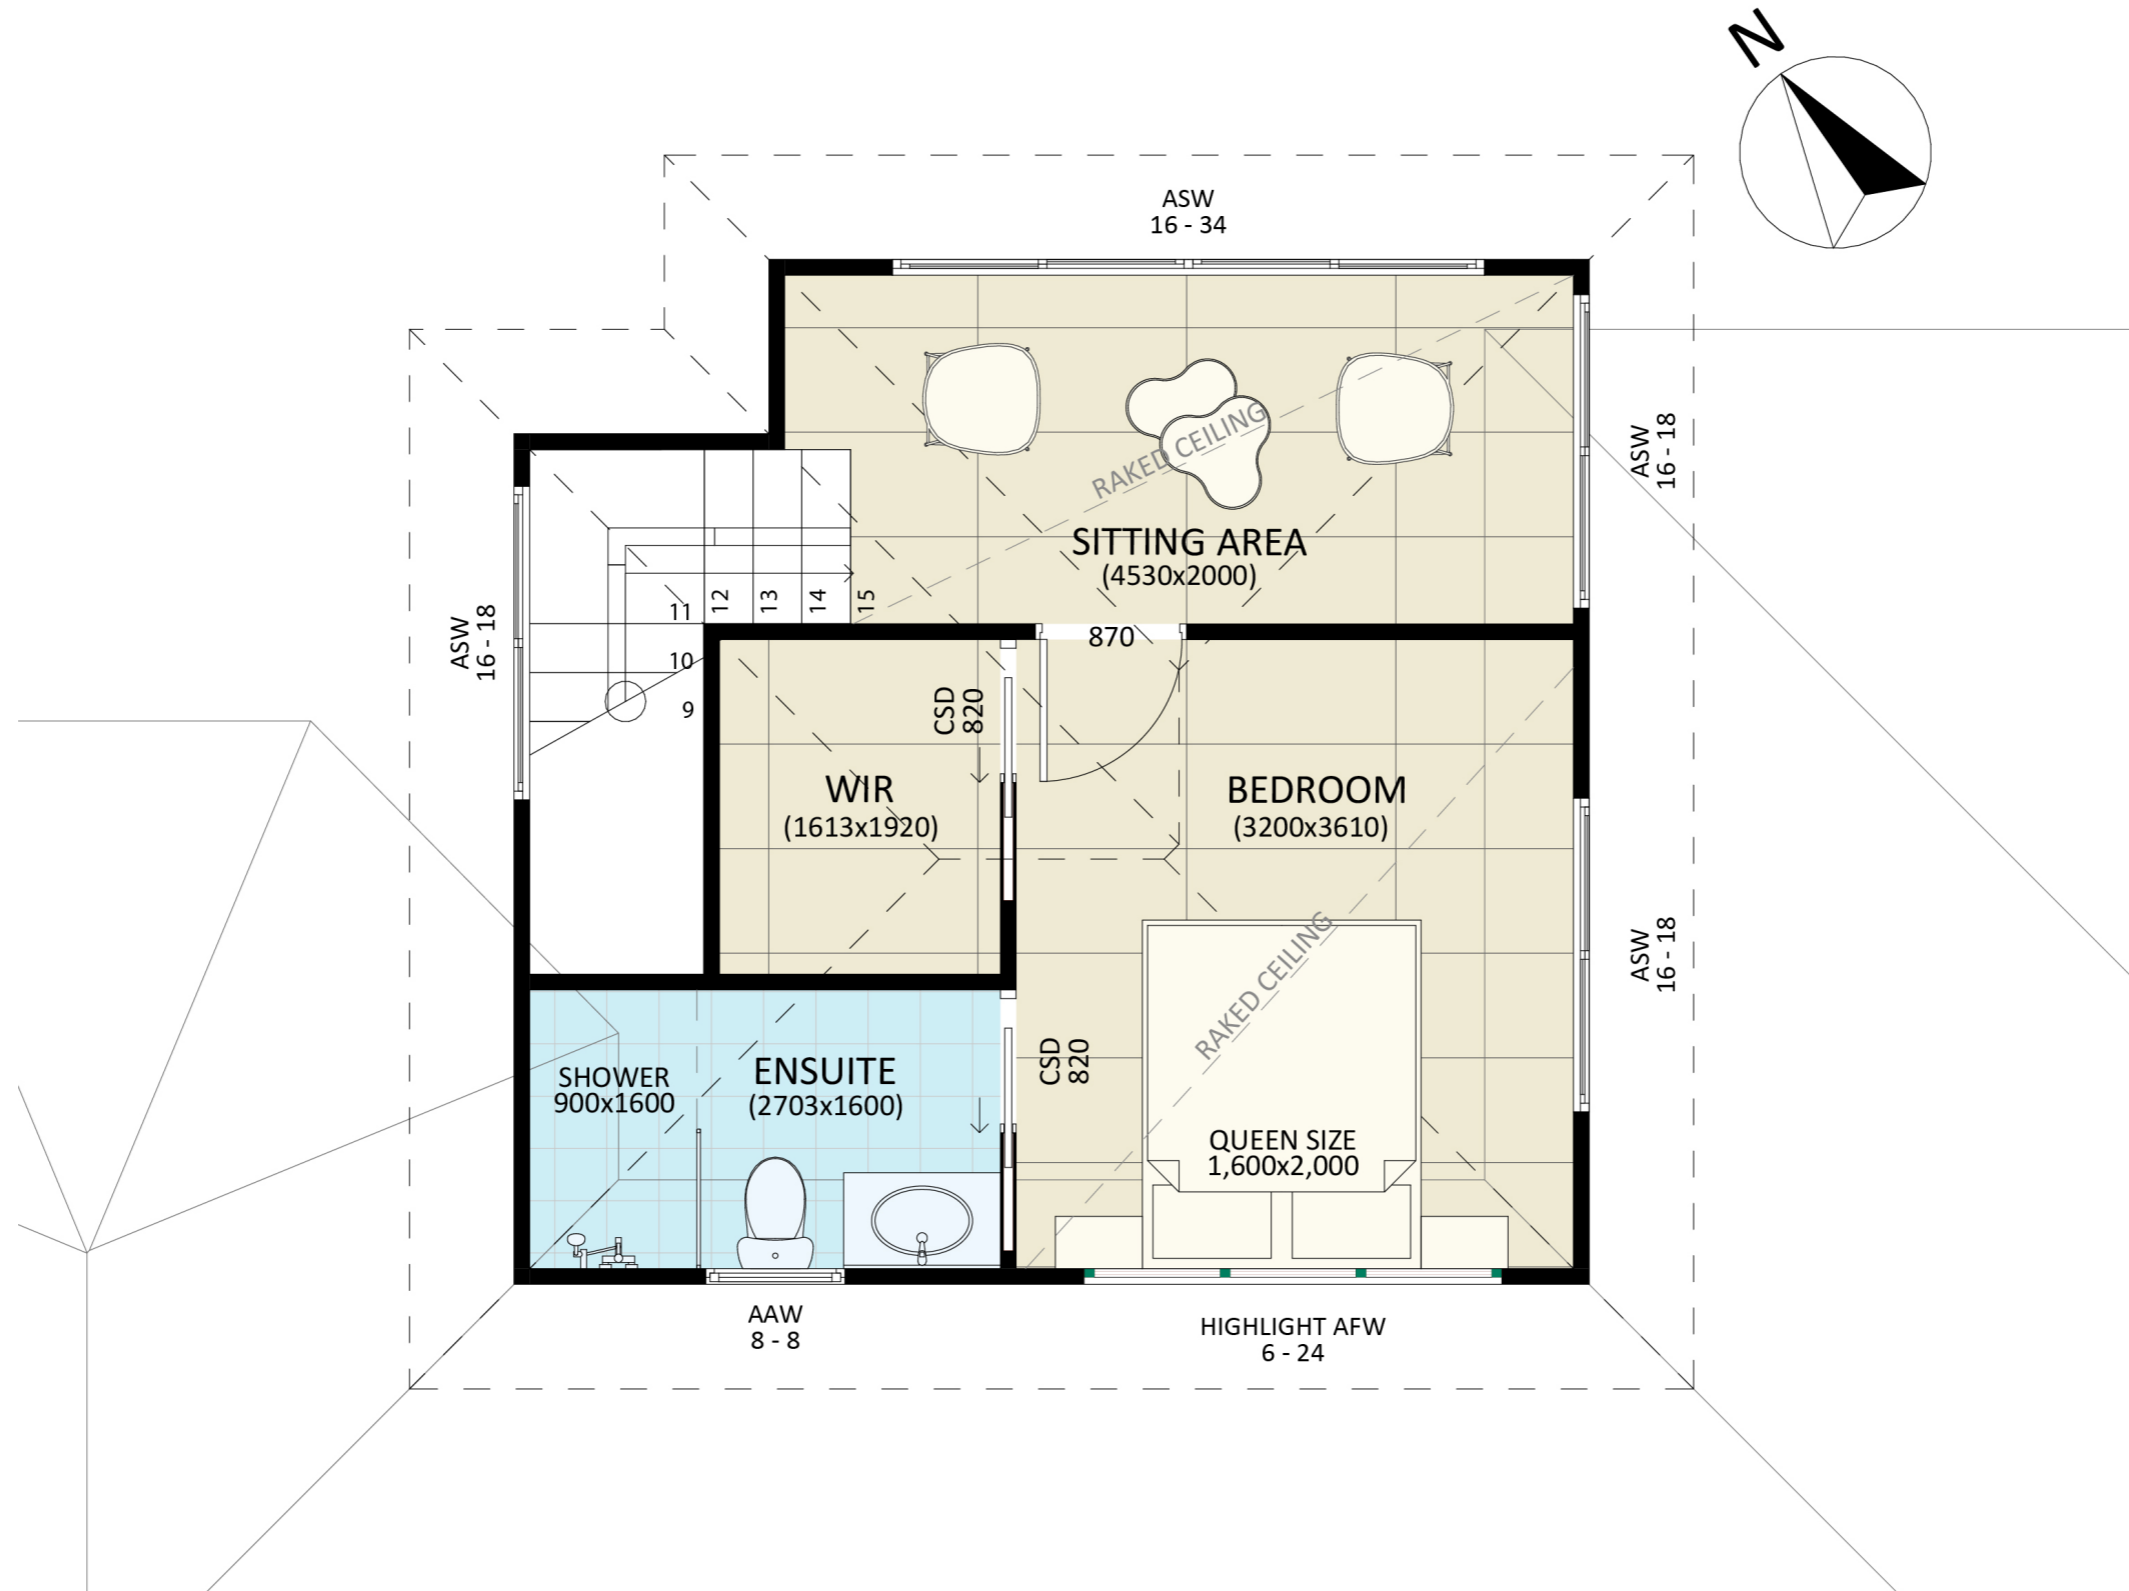

1080

ACT Building Lic: 2012767

**FIXED
PRICE
EXTENSIONS**

Gutters
Colour: Monument

Roof Tile
Colour: Peak

Door and Window Frames
Colour: Monument

James Hardie Tex
Colour: White

An elevation is the height of the structure from ground level to the height of the roof.

SOUTH EAST ELEVATION

NORTH EAST ELEVATION

An elevation is the height of the structure from ground level to the height of the roof.

NORTH WEST ELEVATION

SOUTH WEST ELEVATION

 **FIXED
PRICE
EXTENSIONS**

canberragrannyflatbuilders.com.au