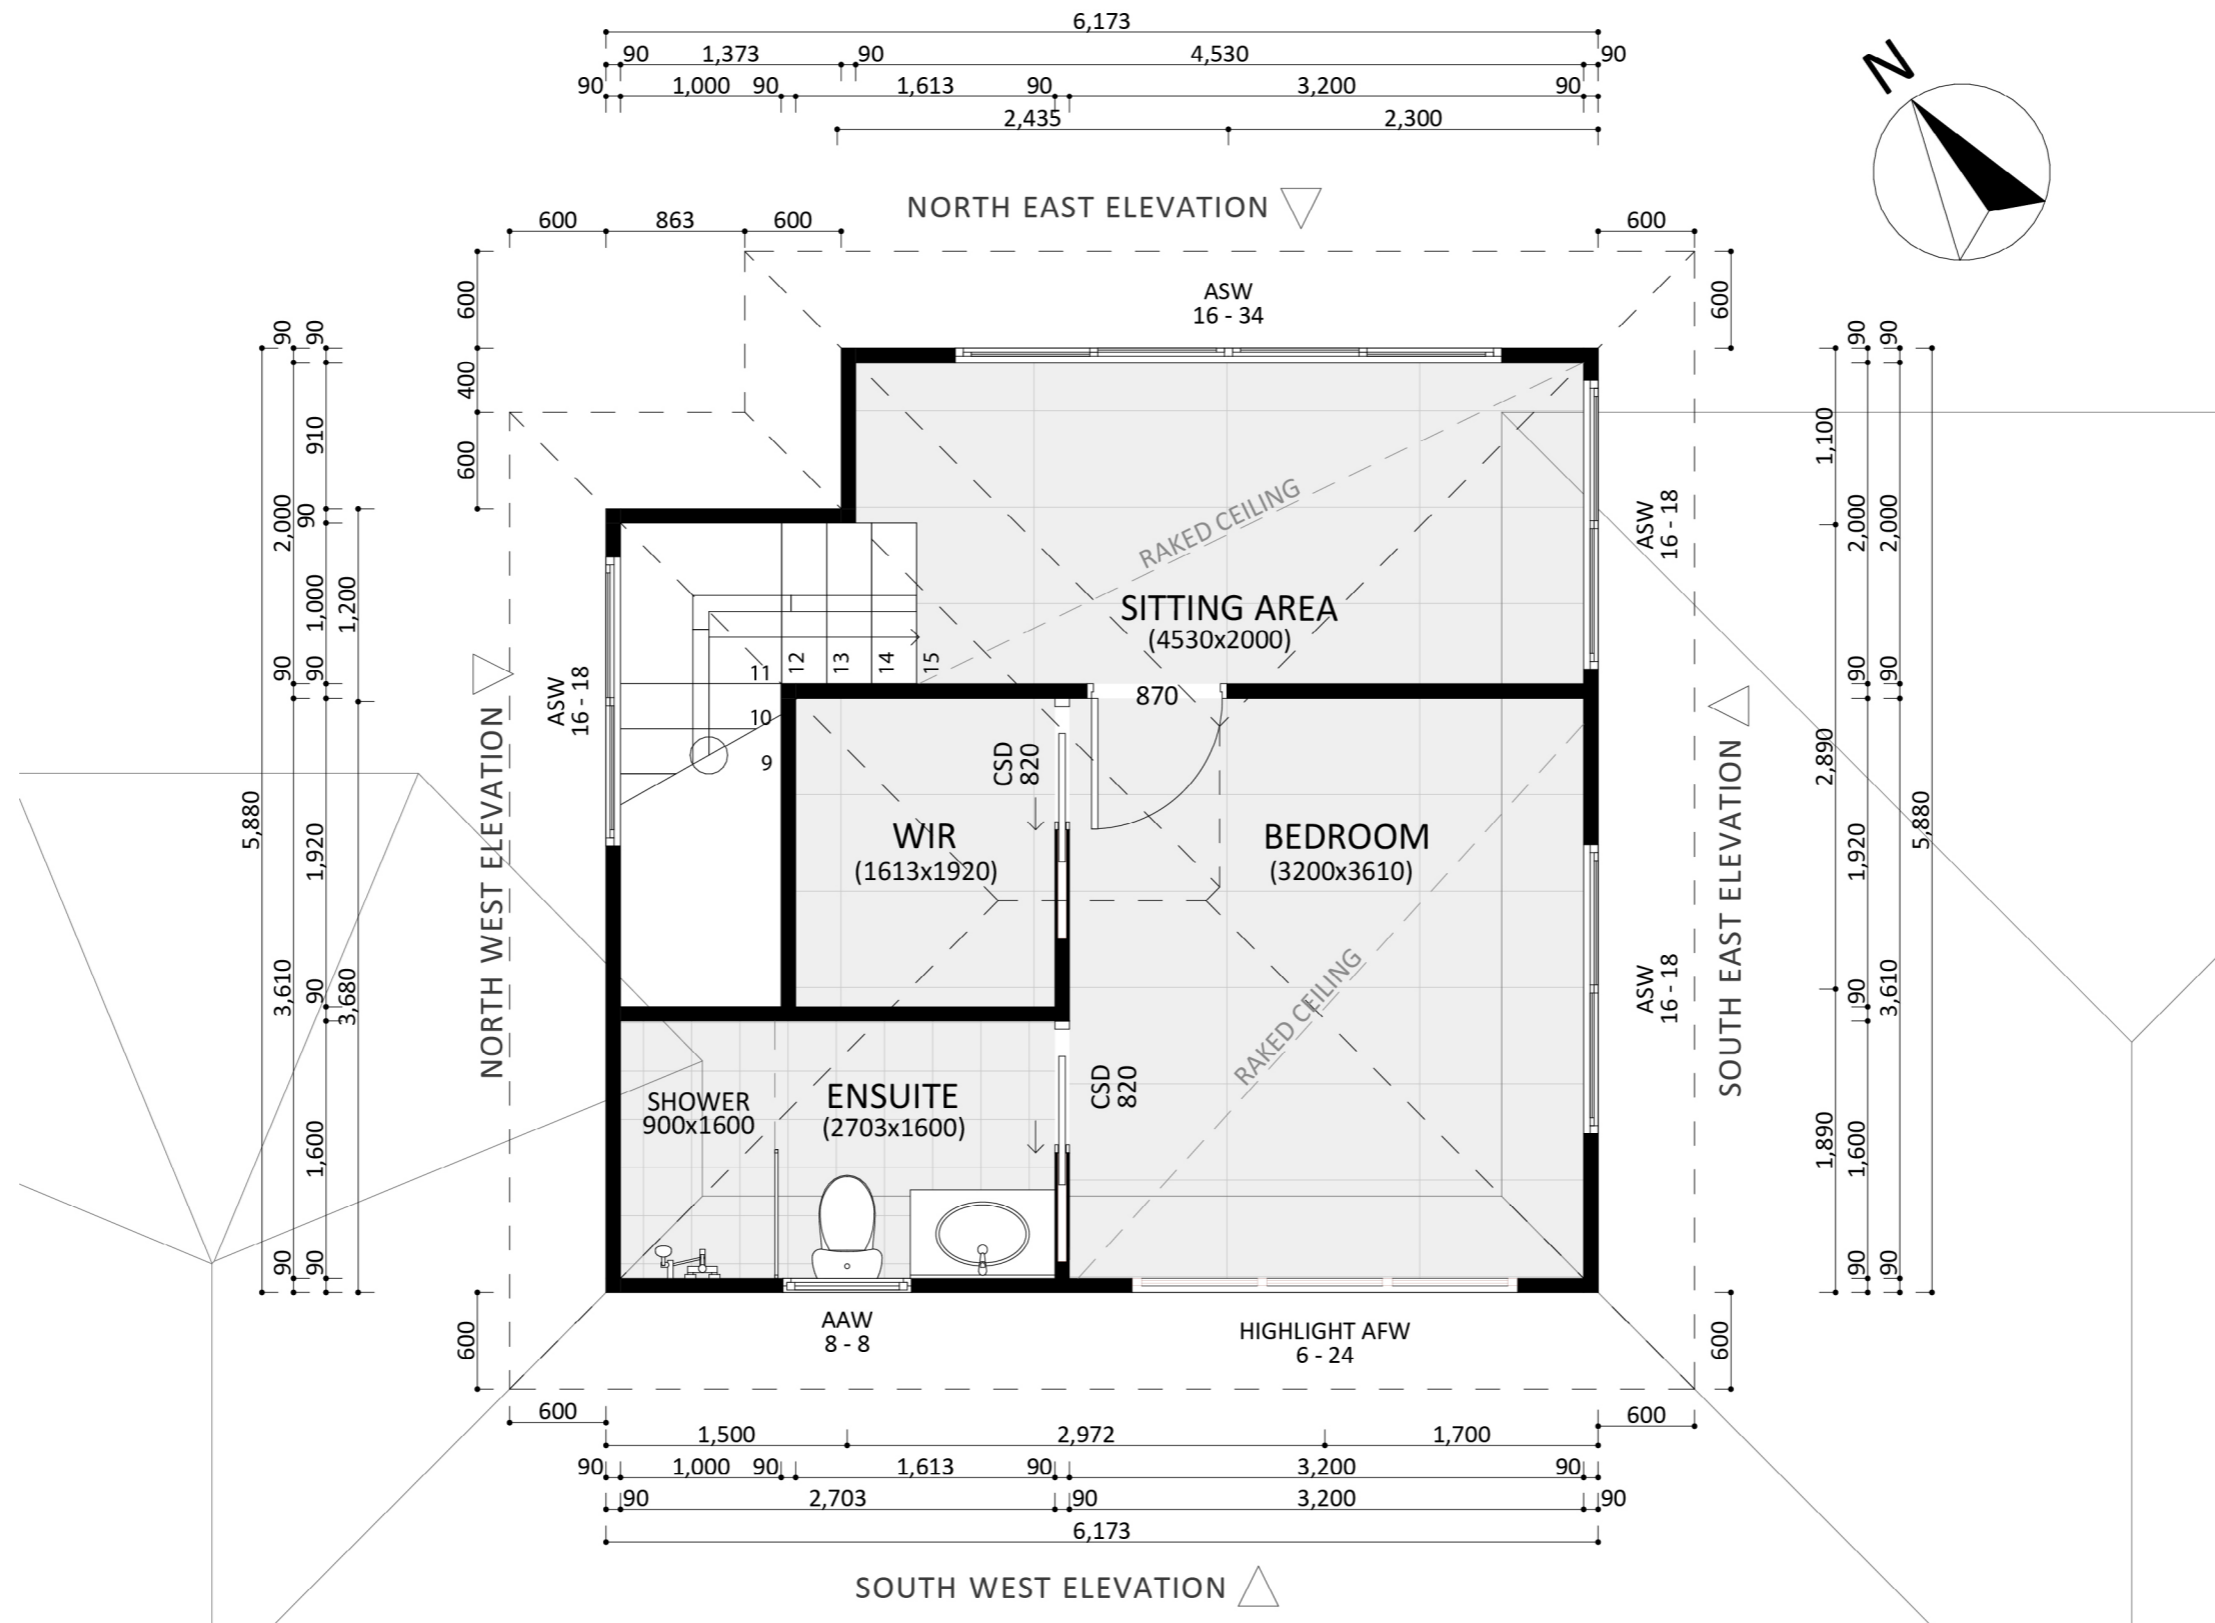

1080

ACT Building Lic: 2012767

**FIXED
PRICE
EXTENSIONS**

Gutters
Colour: Monument

Roof Tile
Colour: Peak

Door and Window Frames
Colour: Monument

James Hardie Tex
Colour: White

An elevation is the height of the structure from ground level to the height of the roof.

SOUTH EAST ELEVATION

NORTH EAST ELEVATION

An elevation is the height of the structure from ground level to the height of the roof.

NORTH WEST ELEVATION

SOUTH WEST ELEVATION

 **FIXED
PRICE
EXTENSIONS**

canberragrannyflatbuilders.com.au