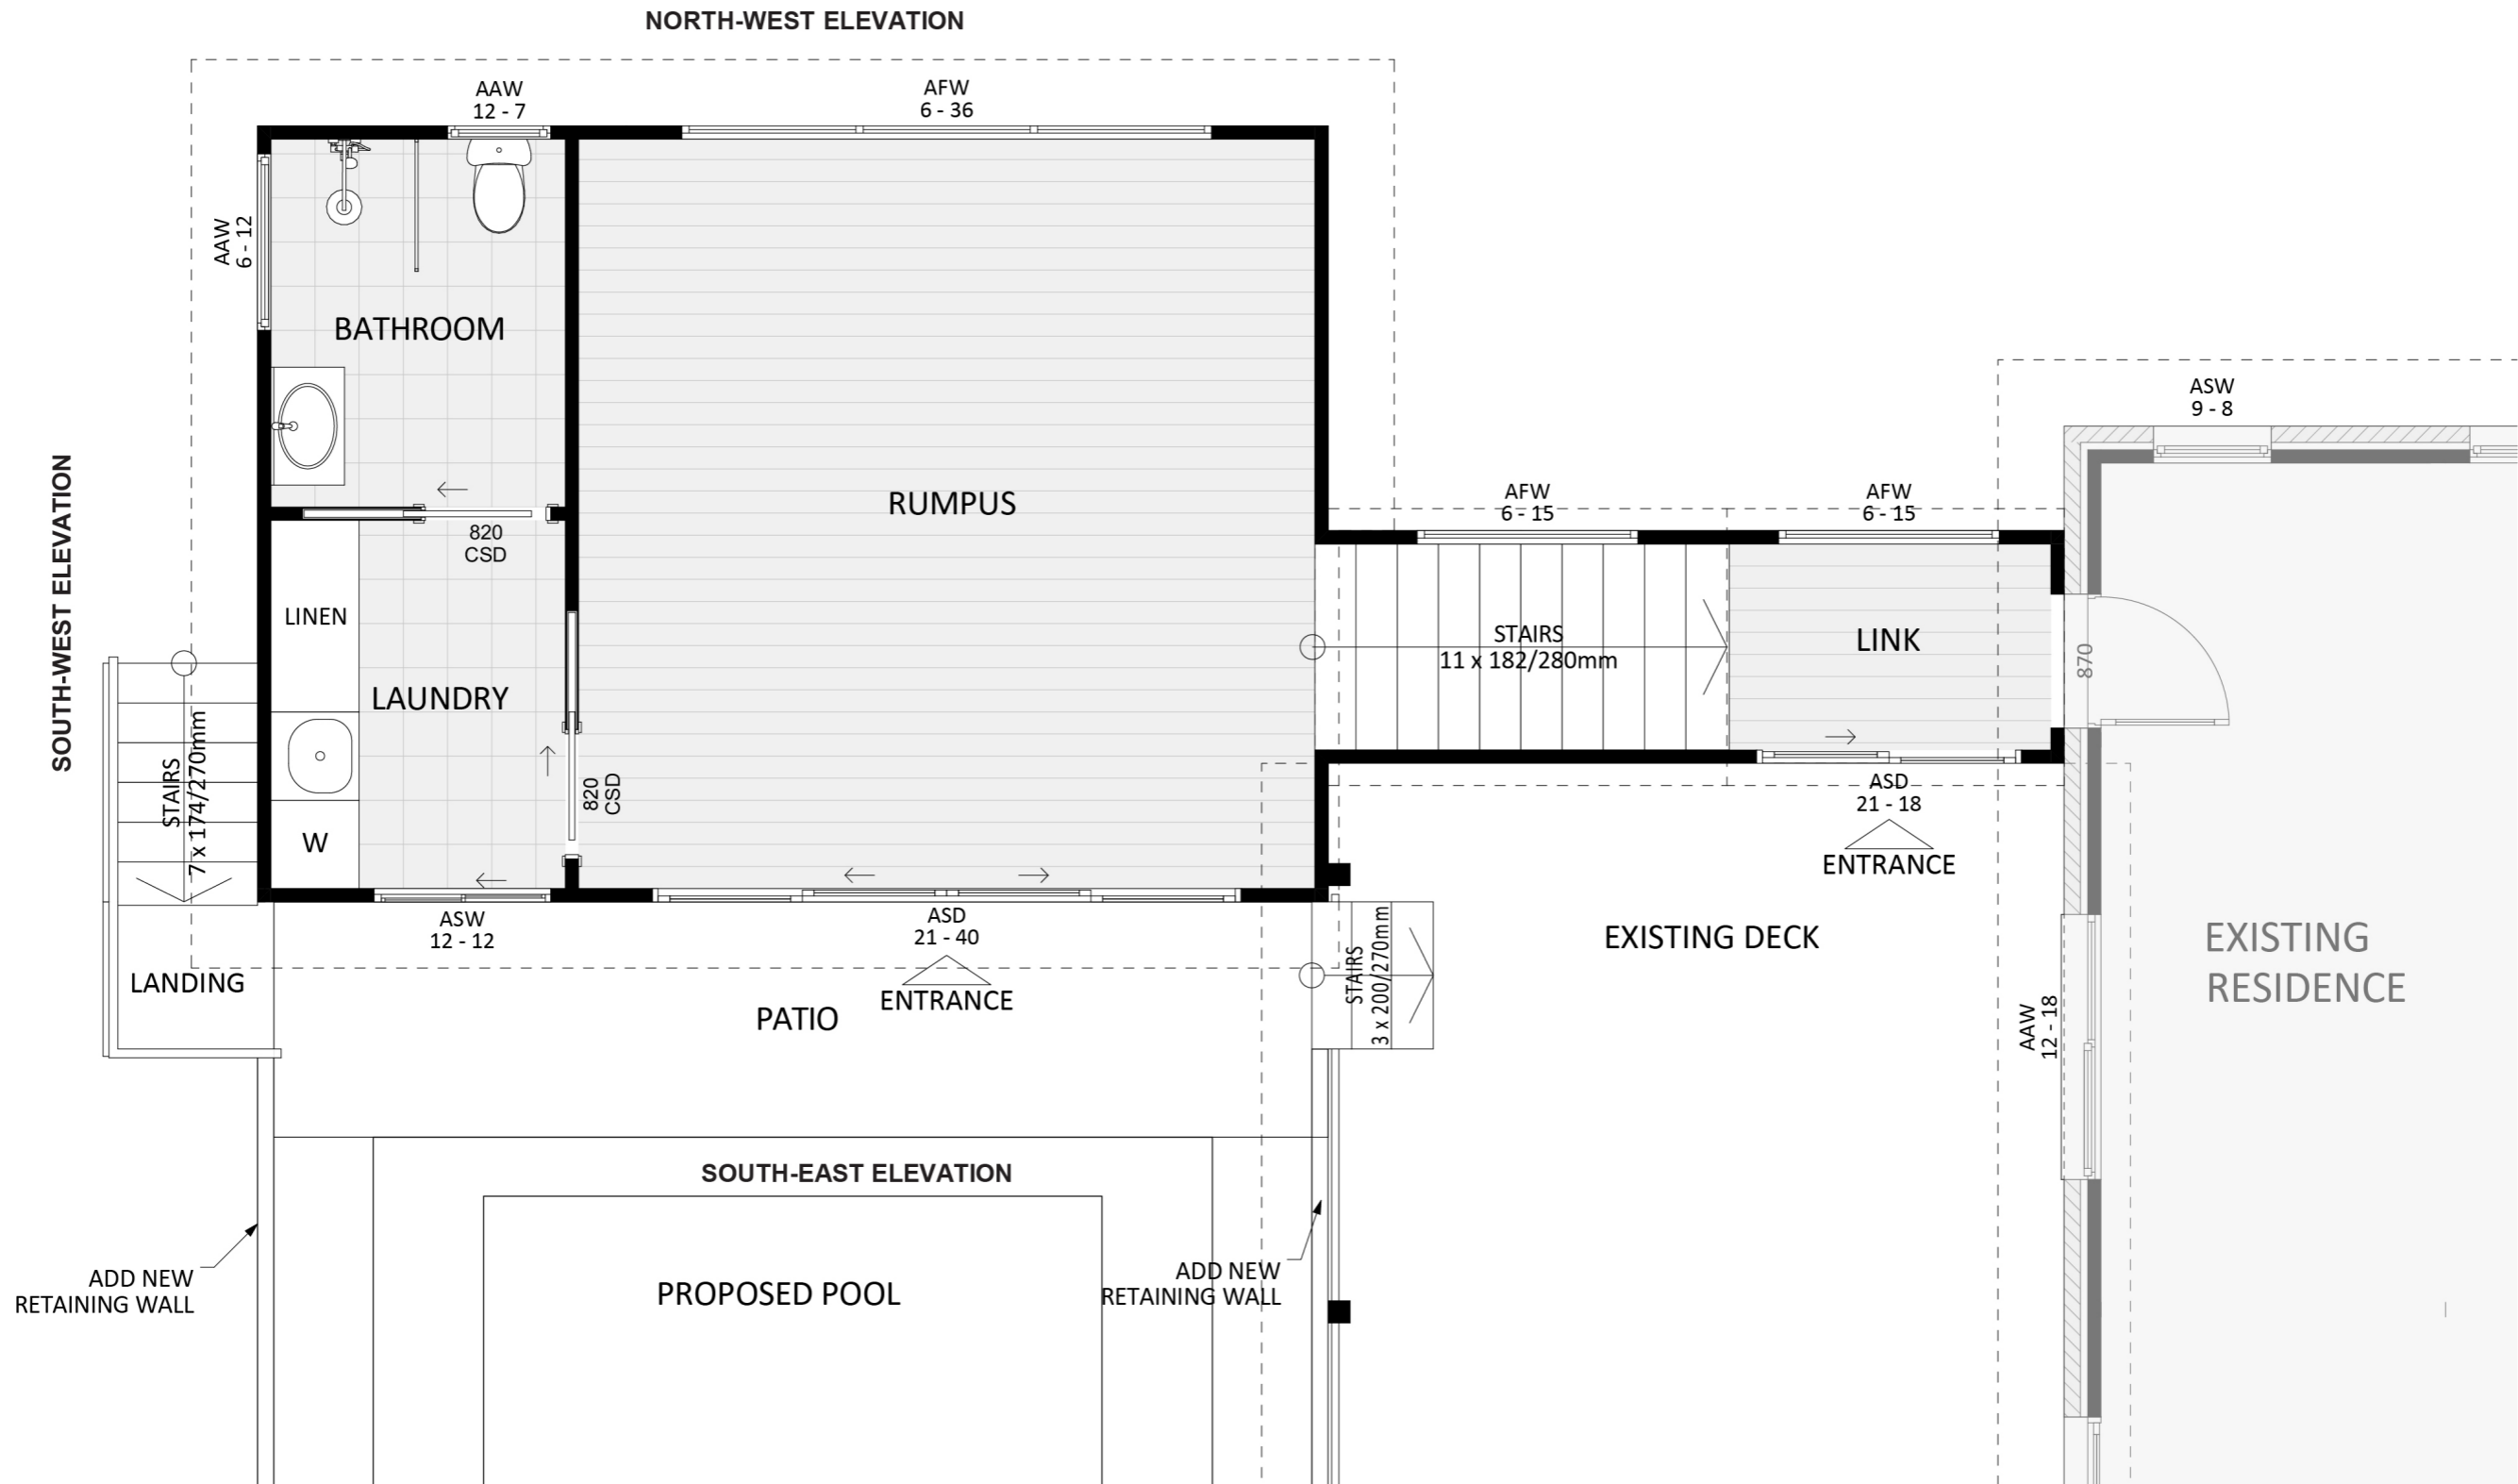

1075

ACT Building Lic: 2012767

FIXED
PRICE
EXTENSIONS

Colorbond Sheet Roof Covering
Colour: Monument

Composite Weatherboards
Colour: Natural Timber

Brick Base

Stairs and Landing
Colour: Natural Timber

An elevation is the height of the structure from ground level to the height of the roof.

An elevation is the height of the structure from ground level to the height of the roof.

 **FIXED
PRICE
EXTENSIONS**

fixedpriceextensions.com.au
canberragrannyflatbuilders.com.au

 info@cgfb.com.au

 1300 979 658