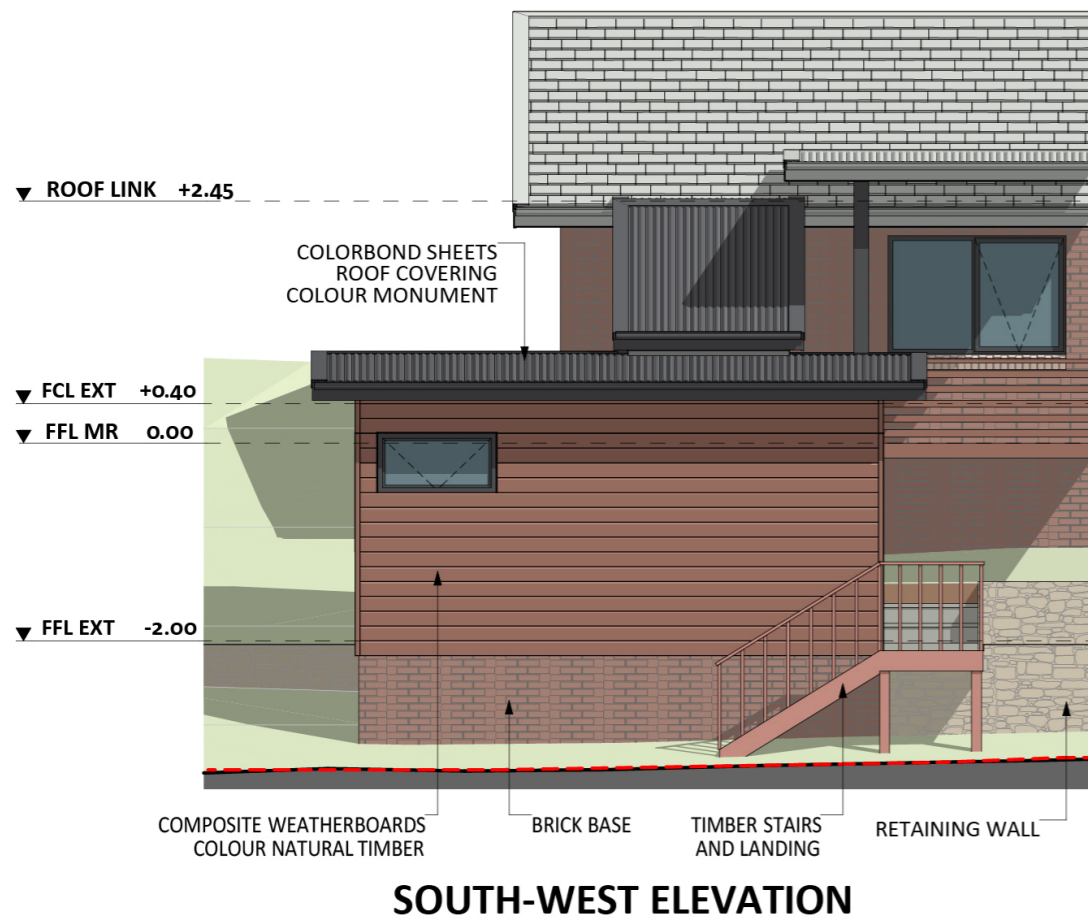

1075

ACT Building Lic: 2012767

FIXED
PRICE
EXTENSIONS

Colorbond Sheet Roof Covering
Colour: Monument

Composite Weatherboards
Colour: Natural Timber

Brick Base

Stairs and Landing
Colour: Natural Timber

An elevation is the height of the structure from ground level to the height of the roof.

An elevation is the height of the structure from ground level to the height of the roof.

 **FIXED
PRICE
EXTENSIONS**

fixedpriceextensions.com.au
canberragrannyflatbuilders.com.au

 info@cgfb.com.au

 1300 979 658