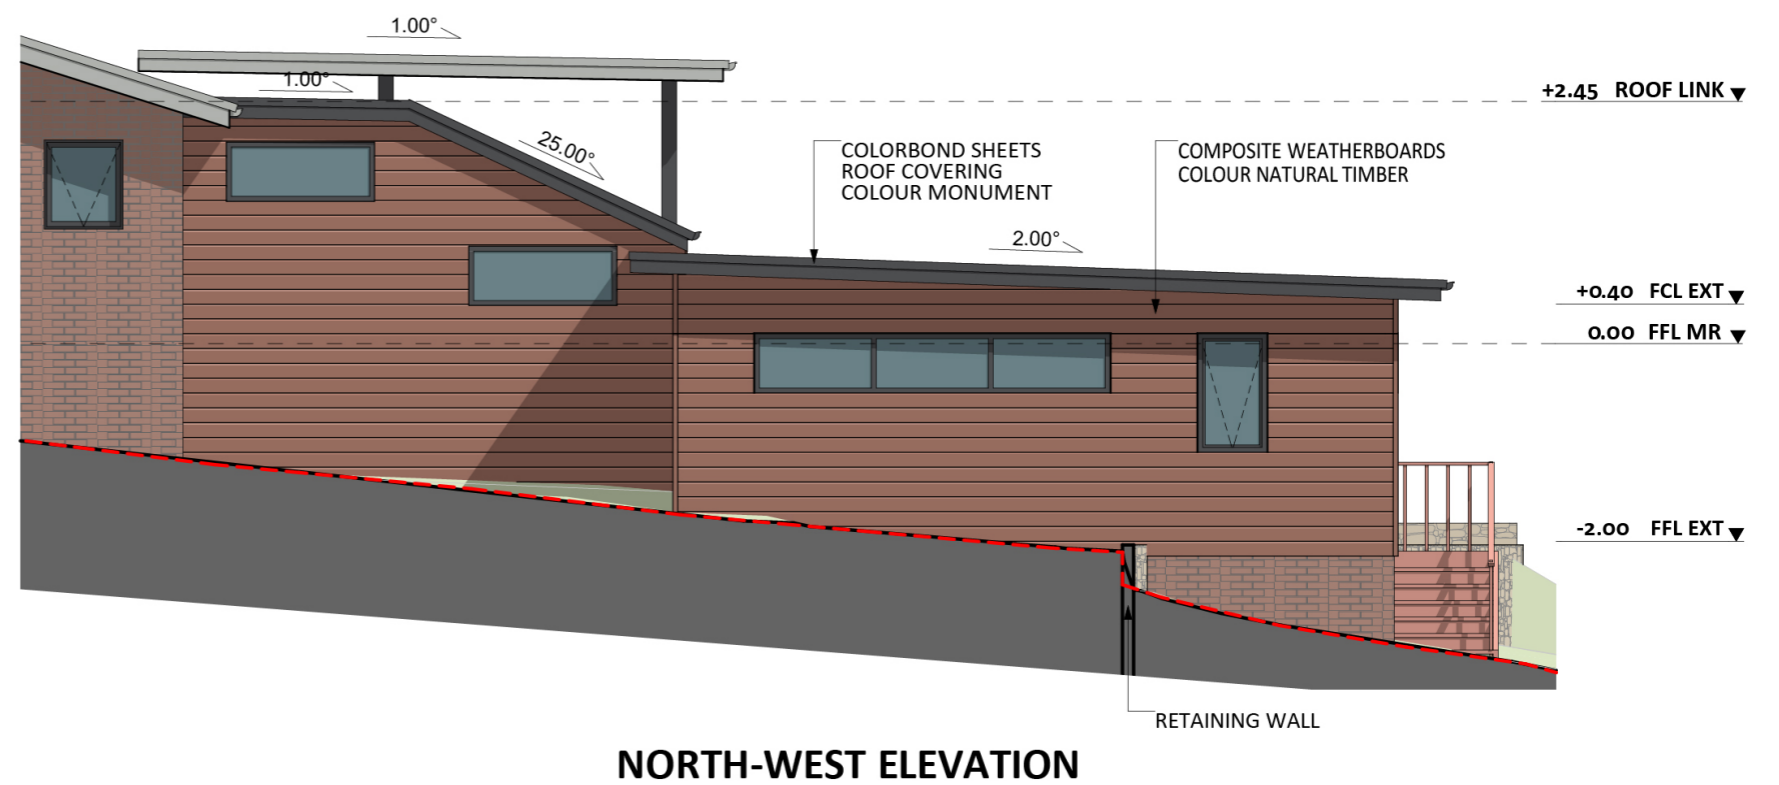

1075

ACT Building Lic: 2012767

FIXED
PRICE
EXTENSIONS

Colorbond Sheet Roof Covering
Colour: Monument

Composite Weatherboards
Colour: Natural Timber

Brick Base

Stairs and Landing
Colour: Natural Timber

An elevation is the height of the structure from ground level to the height of the roof.

An elevation is the height of the structure from ground level to the height of the roof.

 **FIXED
PRICE
EXTENSIONS**

fixedpriceextensions.com.au
canberragrannyflatbuilders.com.au

 info@cgfb.com.au

 1300 979 658