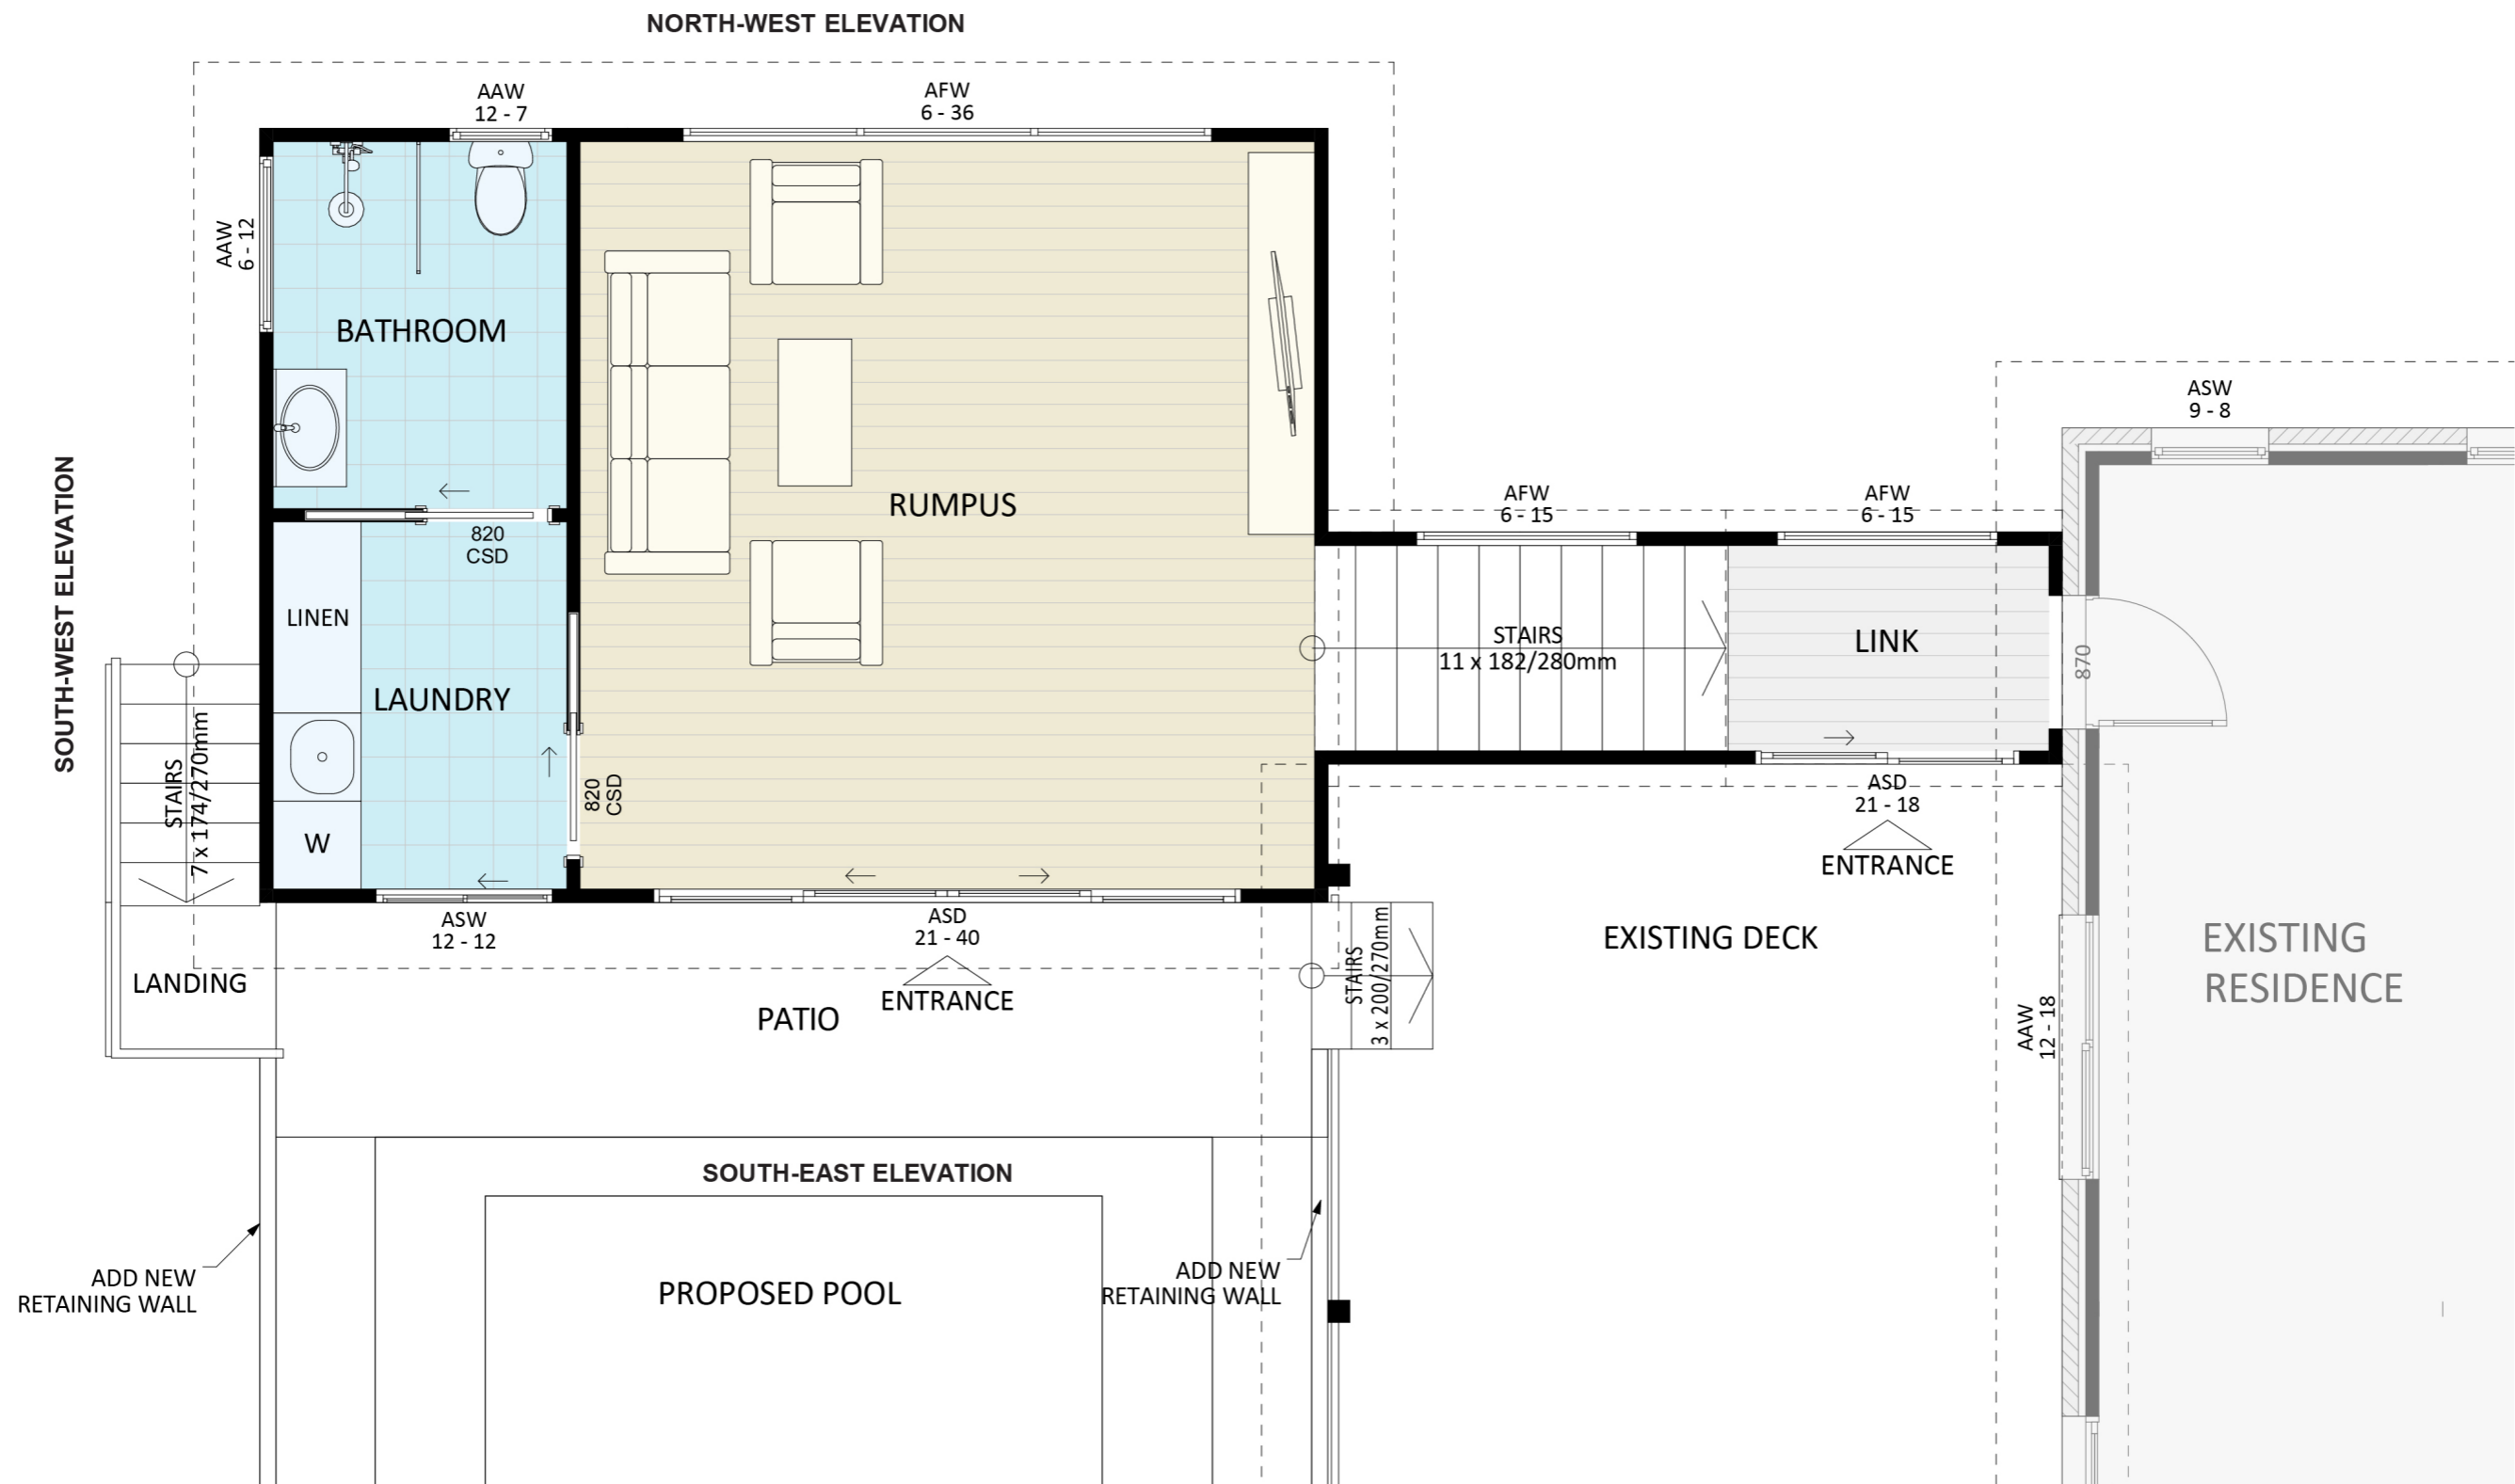

1075

ACT Building Lic: 2012767

FIXED
PRICE
EXTENSIONS

Colorbond Sheet Roof Covering
Colour: Monument

Composite Weatherboards
Colour: Natural Timber

Brick Base

Stairs and Landing
Colour: Natural Timber

An elevation is the height of the structure from ground level to the height of the roof.

An elevation is the height of the structure from ground level to the height of the roof.

 **FIXED
PRICE
EXTENSIONS**

fixedpriceextensions.com.au
canberragrannyflatbuilders.com.au

 info@cgfb.com.au

 1300 979 658