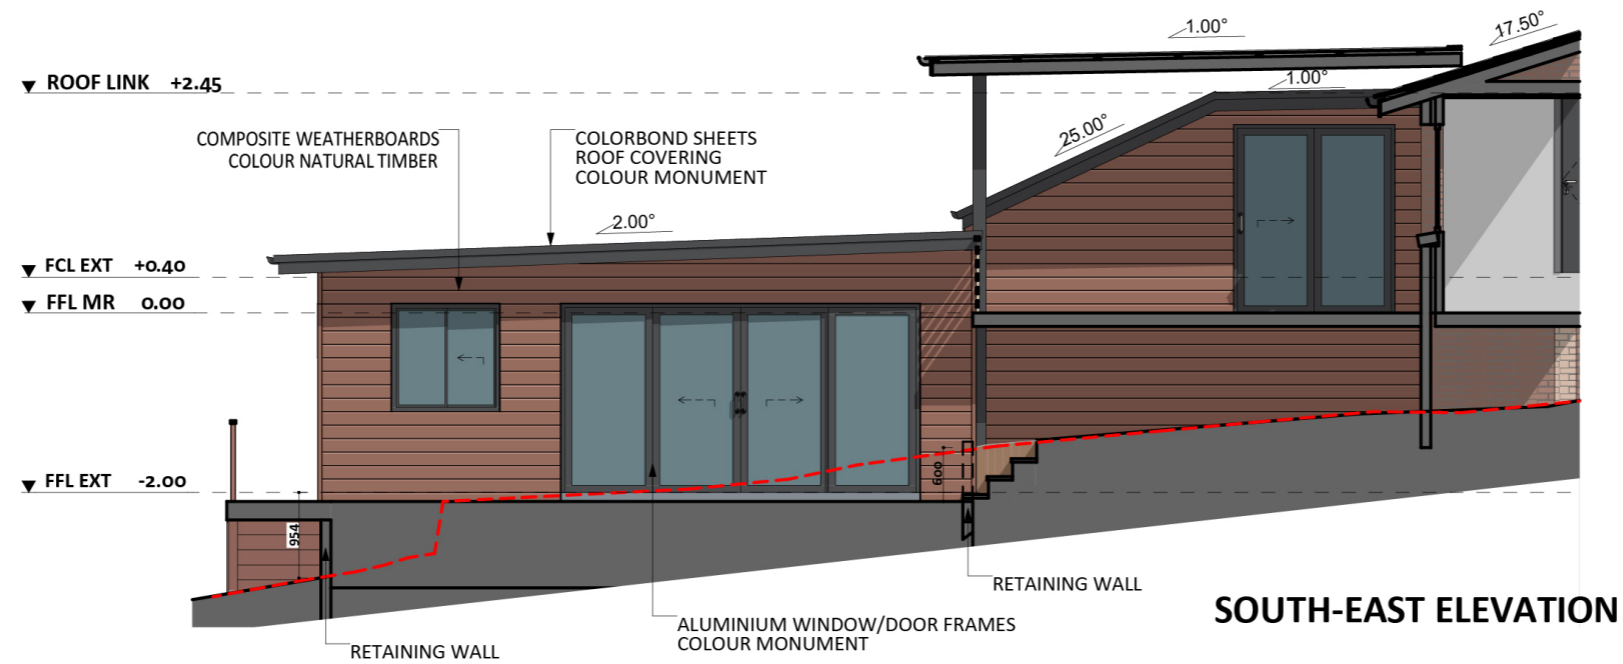

1075

ACT Building Lic: 2012767

FIXED
PRICE
EXTENSIONS

Colorbond Sheet Roof Covering
Colour: Monument

Composite Weatherboards
Colour: Natural Timber

Brick Base

Stairs and Landing
Colour: Natural Timber

An elevation is the height of the structure from ground level to the height of the roof.

An elevation is the height of the structure from ground level to the height of the roof.

 **FIXED
PRICE
EXTENSIONS**

fixedpriceextensions.com.au
canberragrannyflatbuilders.com.au

 info@cgfb.com.au

 1300 979 658