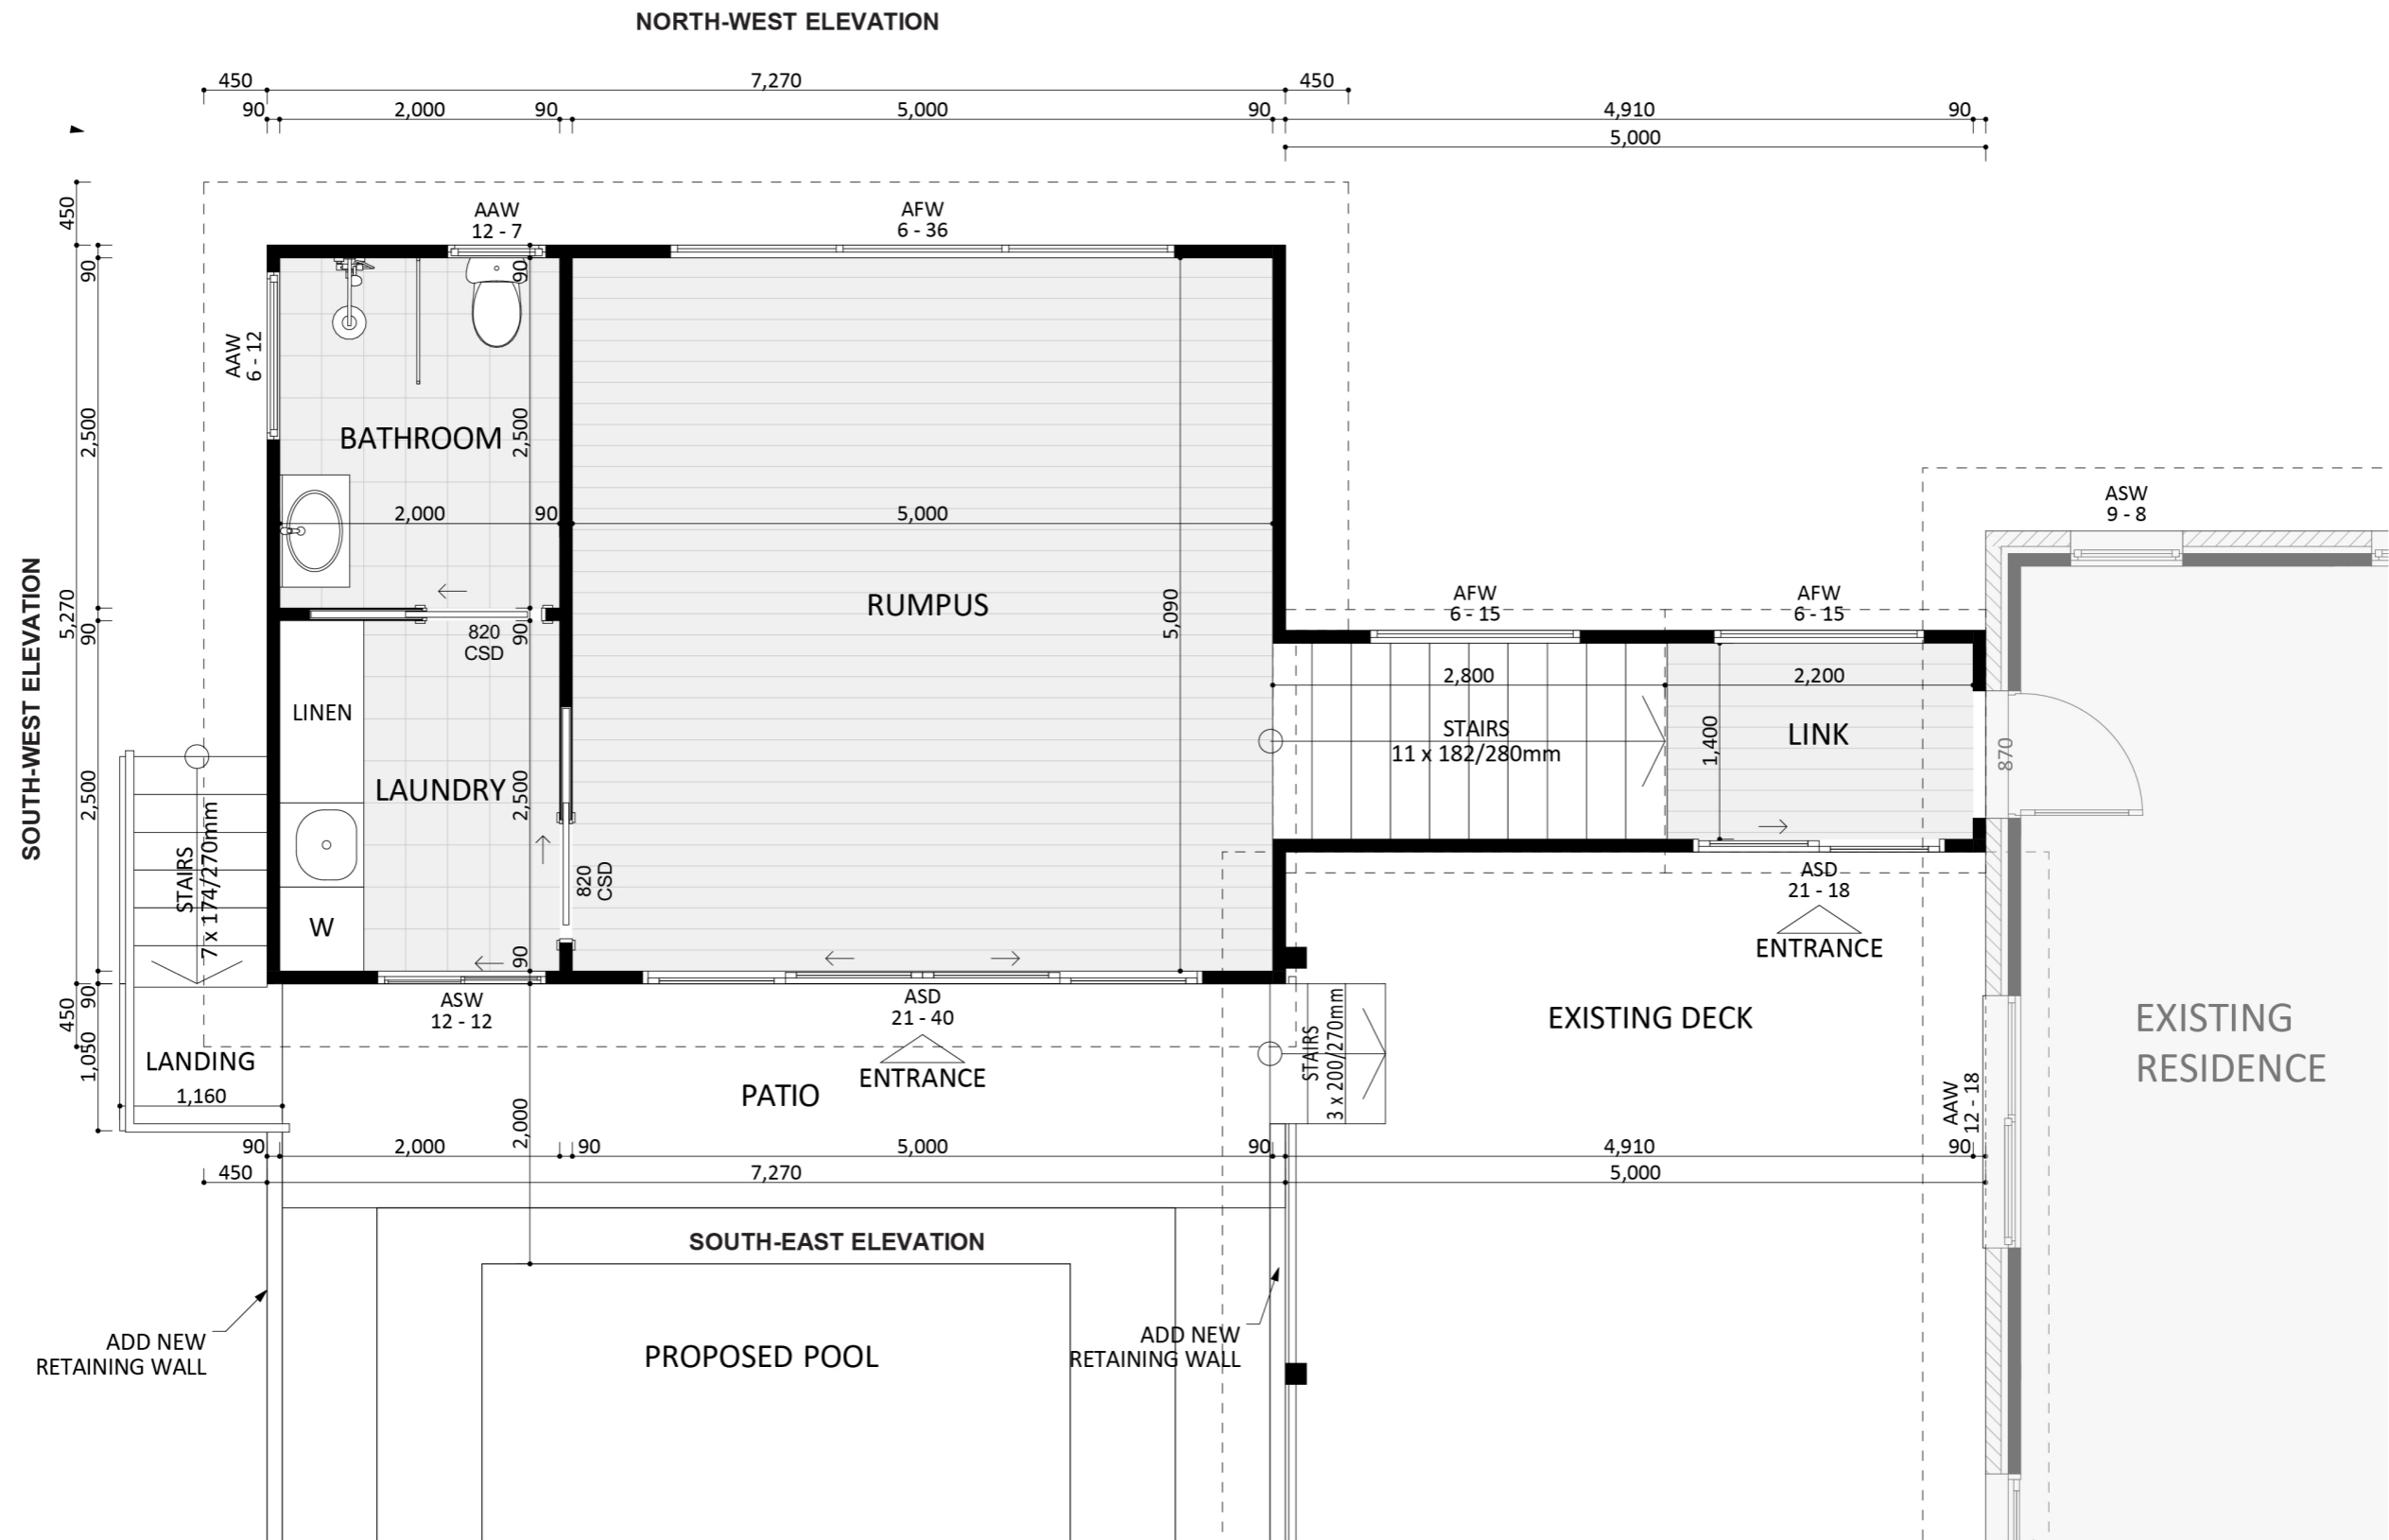

1075

ACT Building Lic: 2012767

FIXED
PRICE
EXTENSIONS

Colorbond Sheet Roof Covering
Colour: Monument

Composite Weatherboards
Colour: Natural Timber

Brick Base

Stairs and Landing
Colour: Natural Timber

An elevation is the height of the structure from ground level to the height of the roof.

An elevation is the height of the structure from ground level to the height of the roof.

 **FIXED
PRICE
EXTENSIONS**

fixedpriceextensions.com.au
canberragrannyflatbuilders.com.au

 info@cgfb.com.au

 1300 979 658