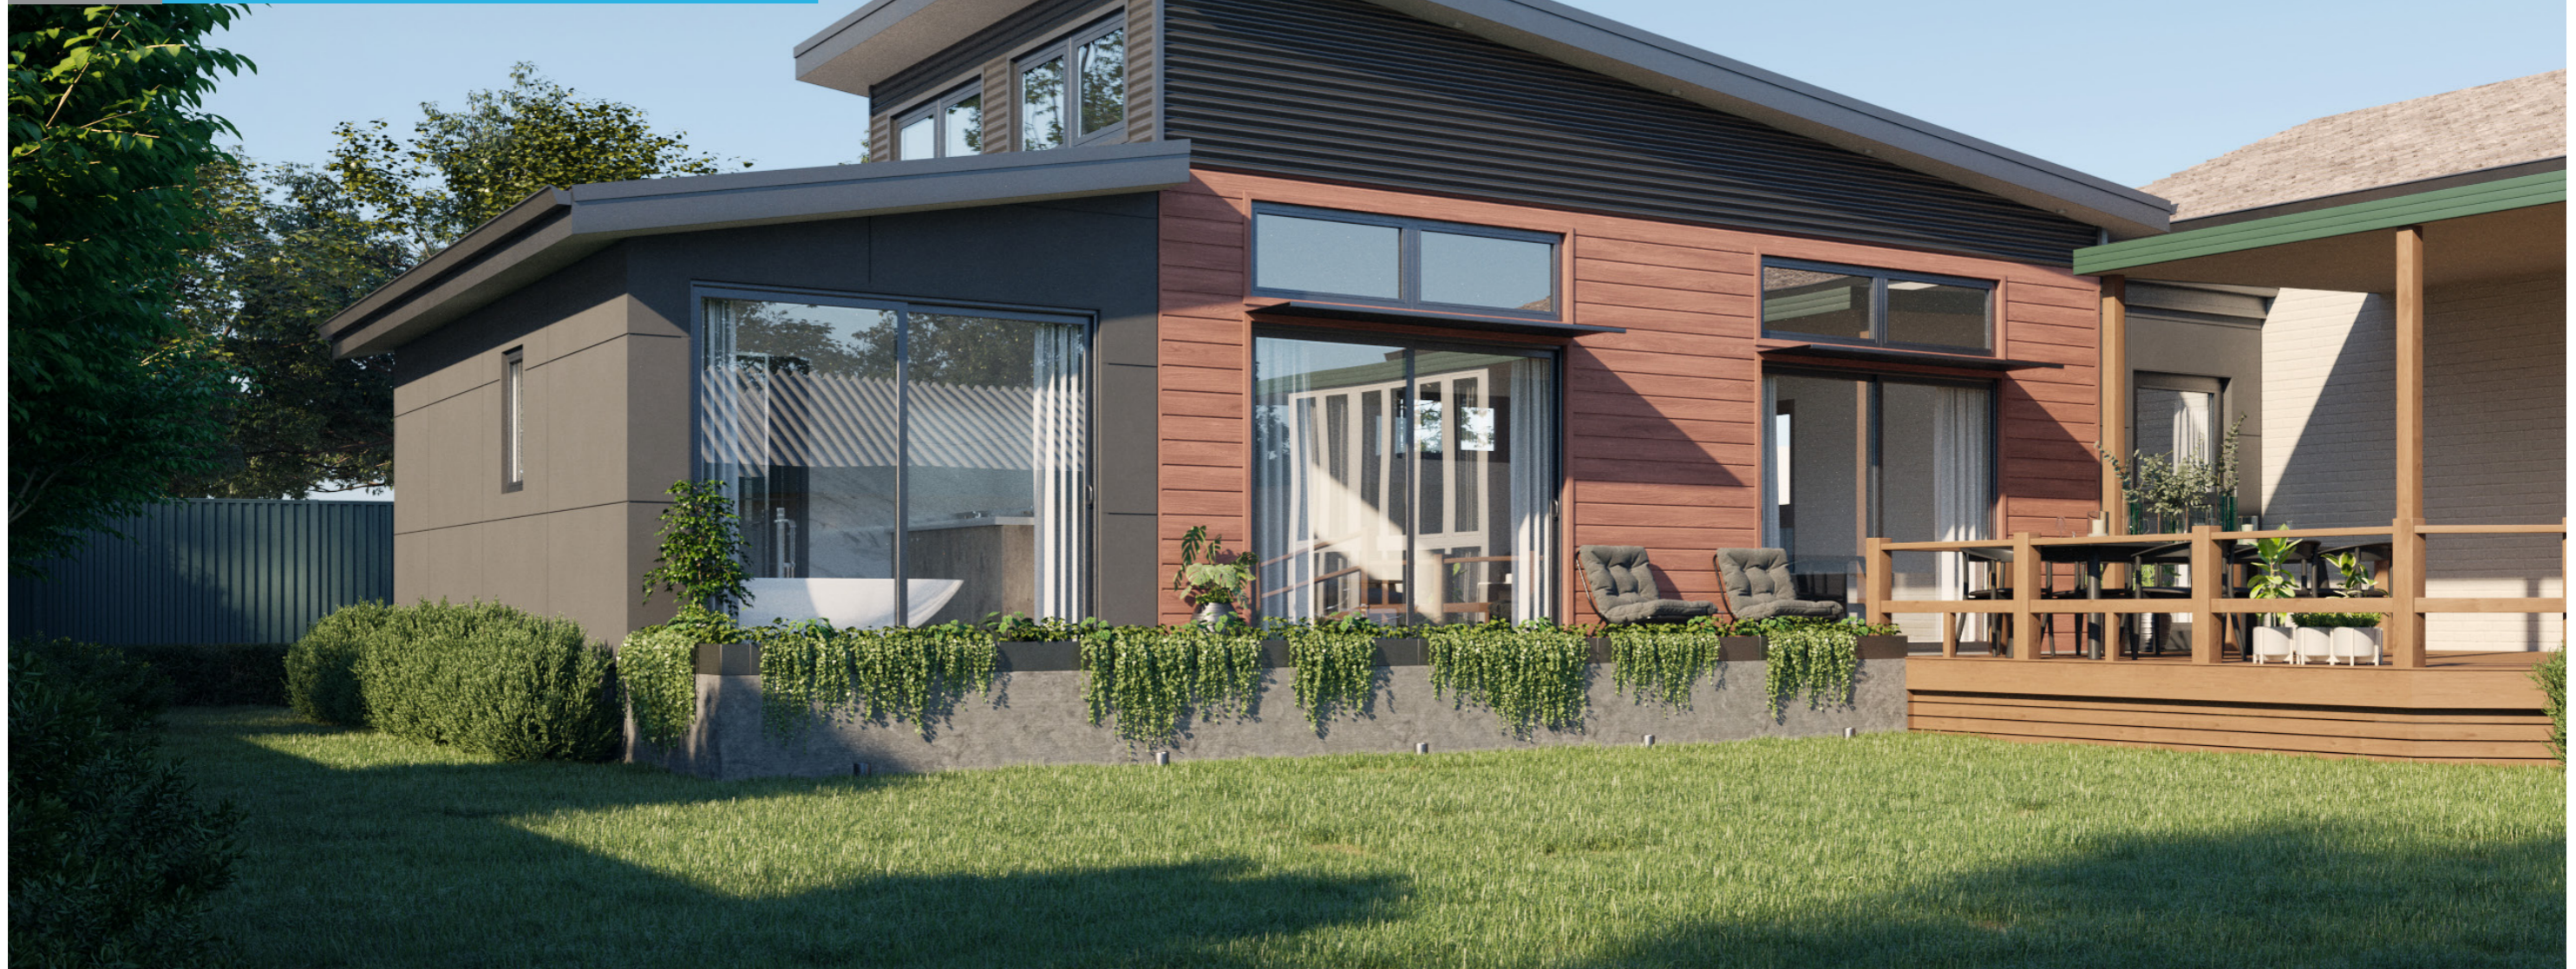

1070

ACT Building Lic: 2012767

FIXED
PRICE
EXTENSIONS

Sheet Roof
Colour: Colorbond Monument

Horizontal Corrugated Iron
Colour: Colorbond Basalt

JH Matrix Cladding
Colour: Basalt

Weathertex Selflock VGroove
Natural Weatherboards

Window and Door Frames
Colour: Monument

An elevation is the height of the structure from ground level to the height of the roof.

An elevation is the height of the structure from ground level to the height of the roof.