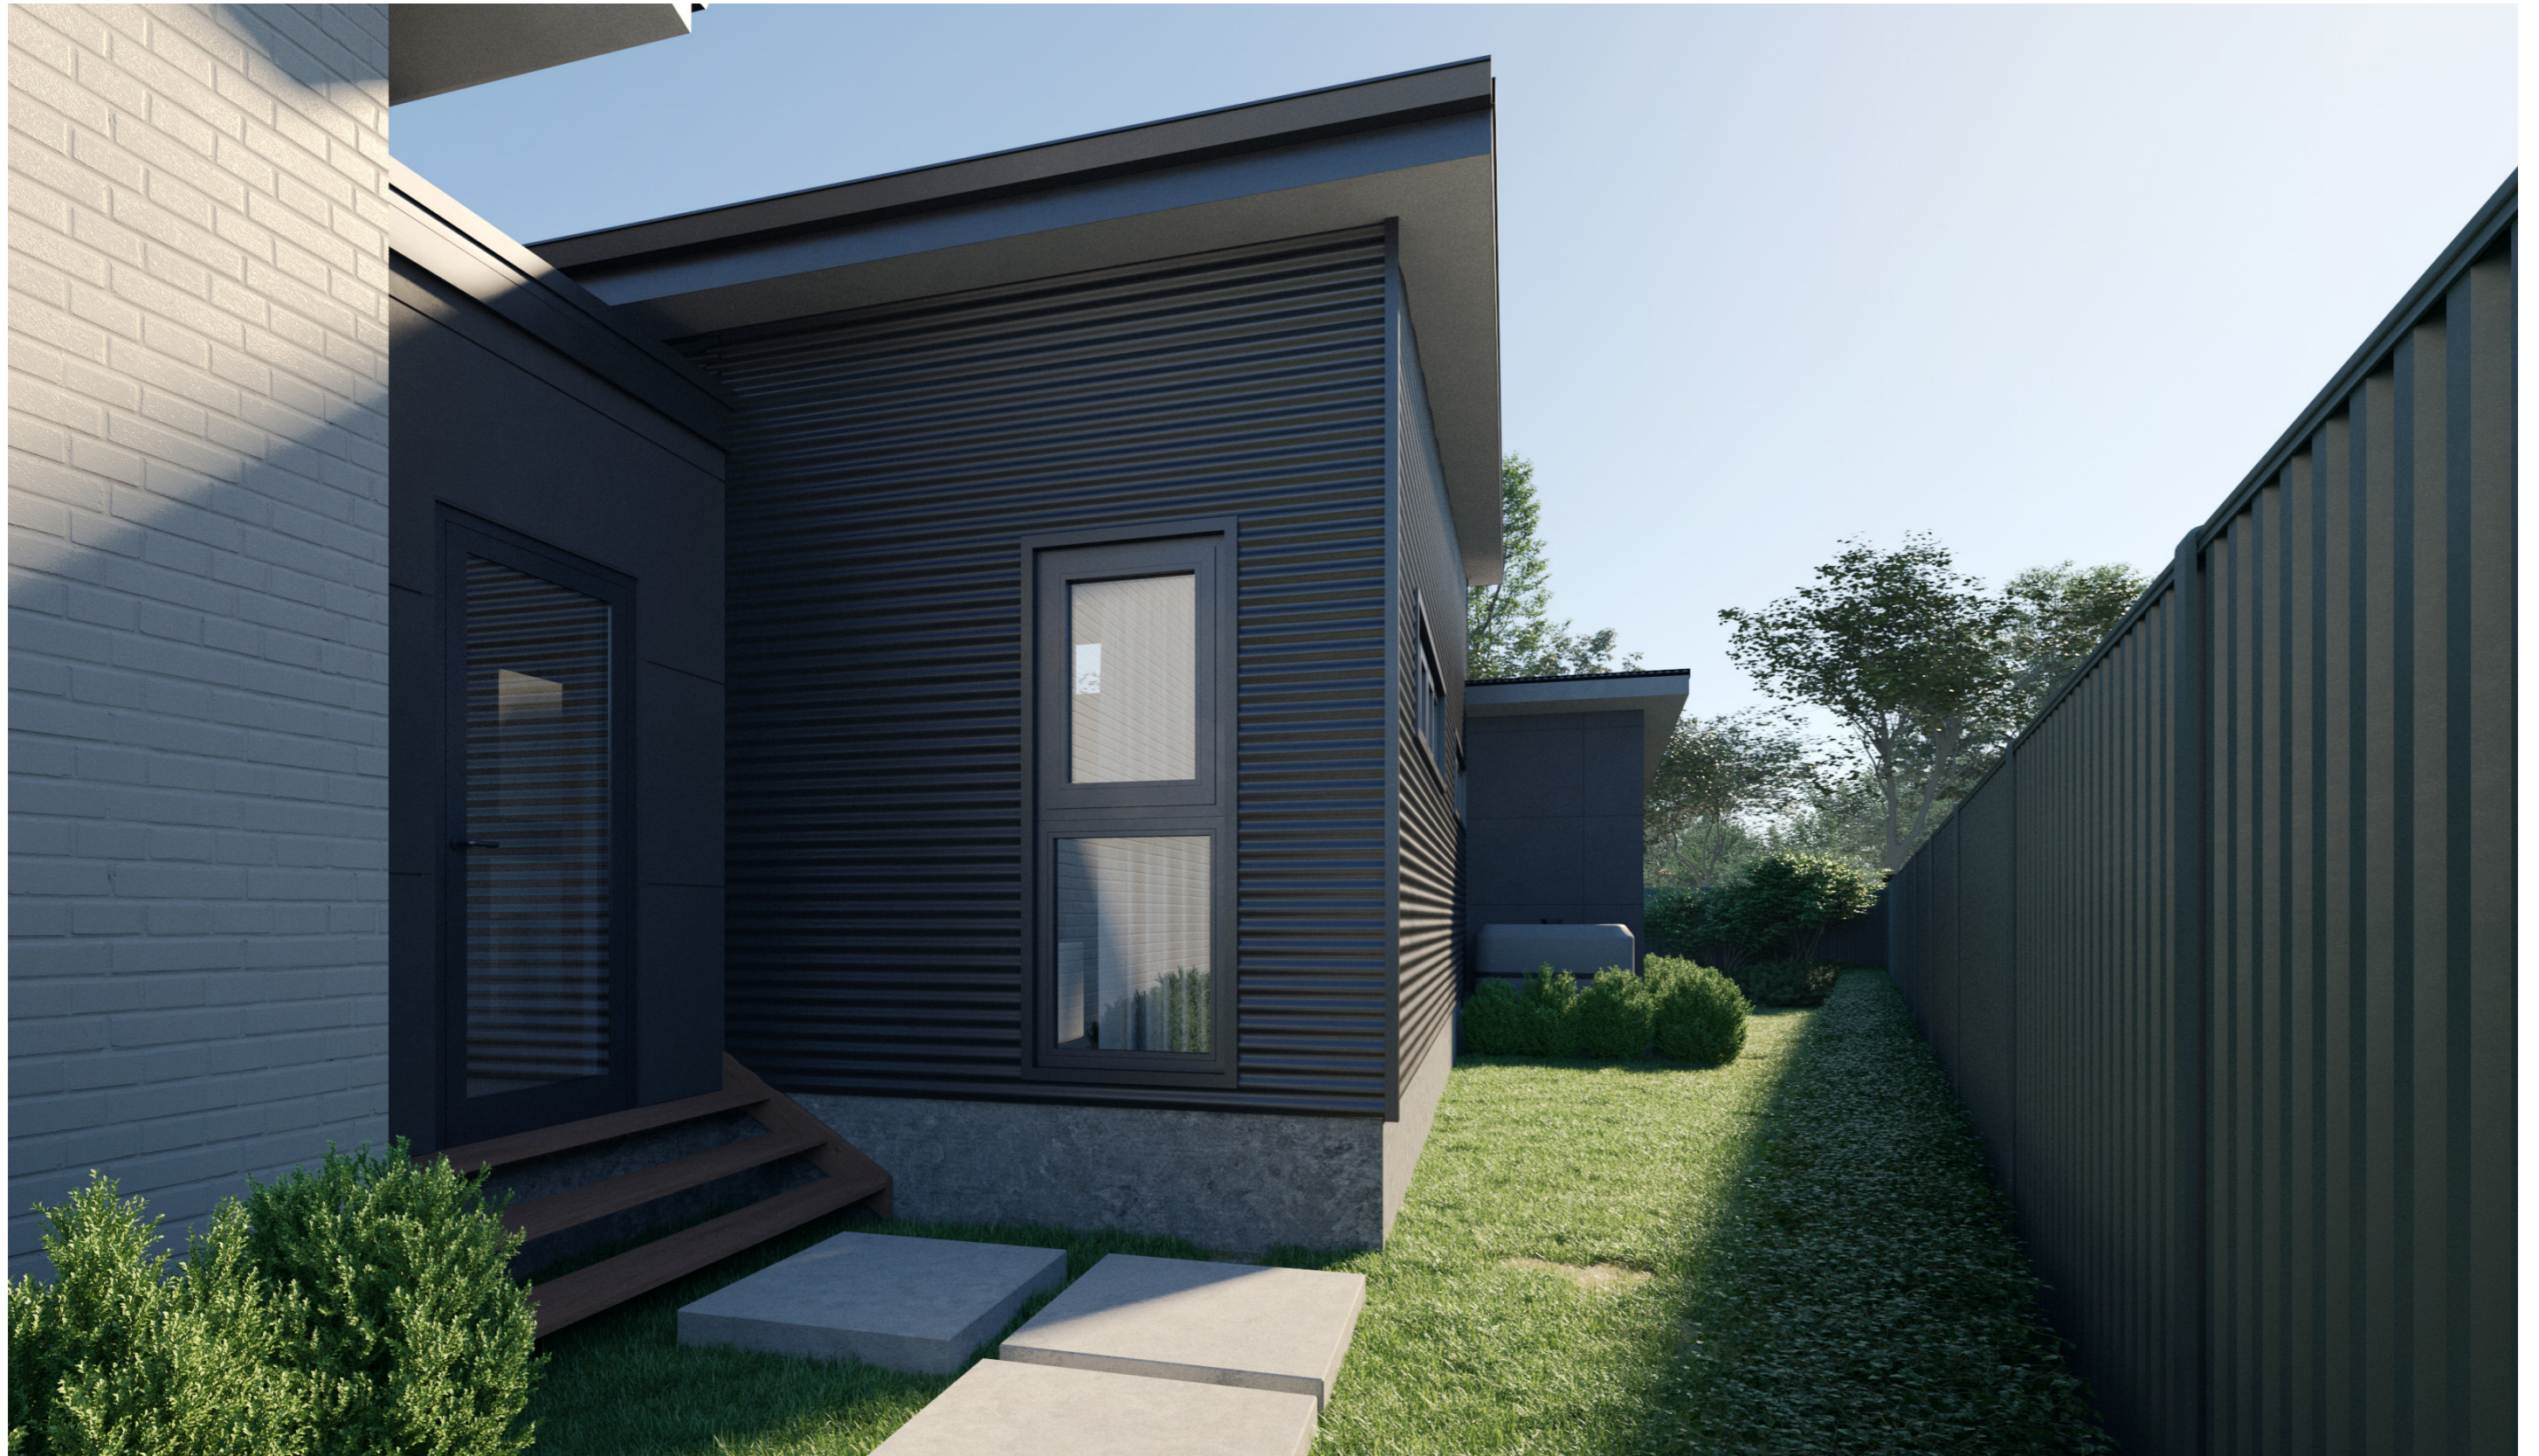

1070

ACT Building Lic: 2012767

FIXED
PRICE
EXTENSIONS

Sheet Roof
Colour: Colorbond Monument

Horizontal Corrugated Iron
Colour: Colorbond Basalt

JH Matrix Cladding
Colour: Basalt

Weathertex Selflock VGroove
Natural Weatherboards

Window and Door Frames
Colour: Monument

An elevation is the height of the structure from ground level to the height of the roof.

An elevation is the height of the structure from ground level to the height of the roof.