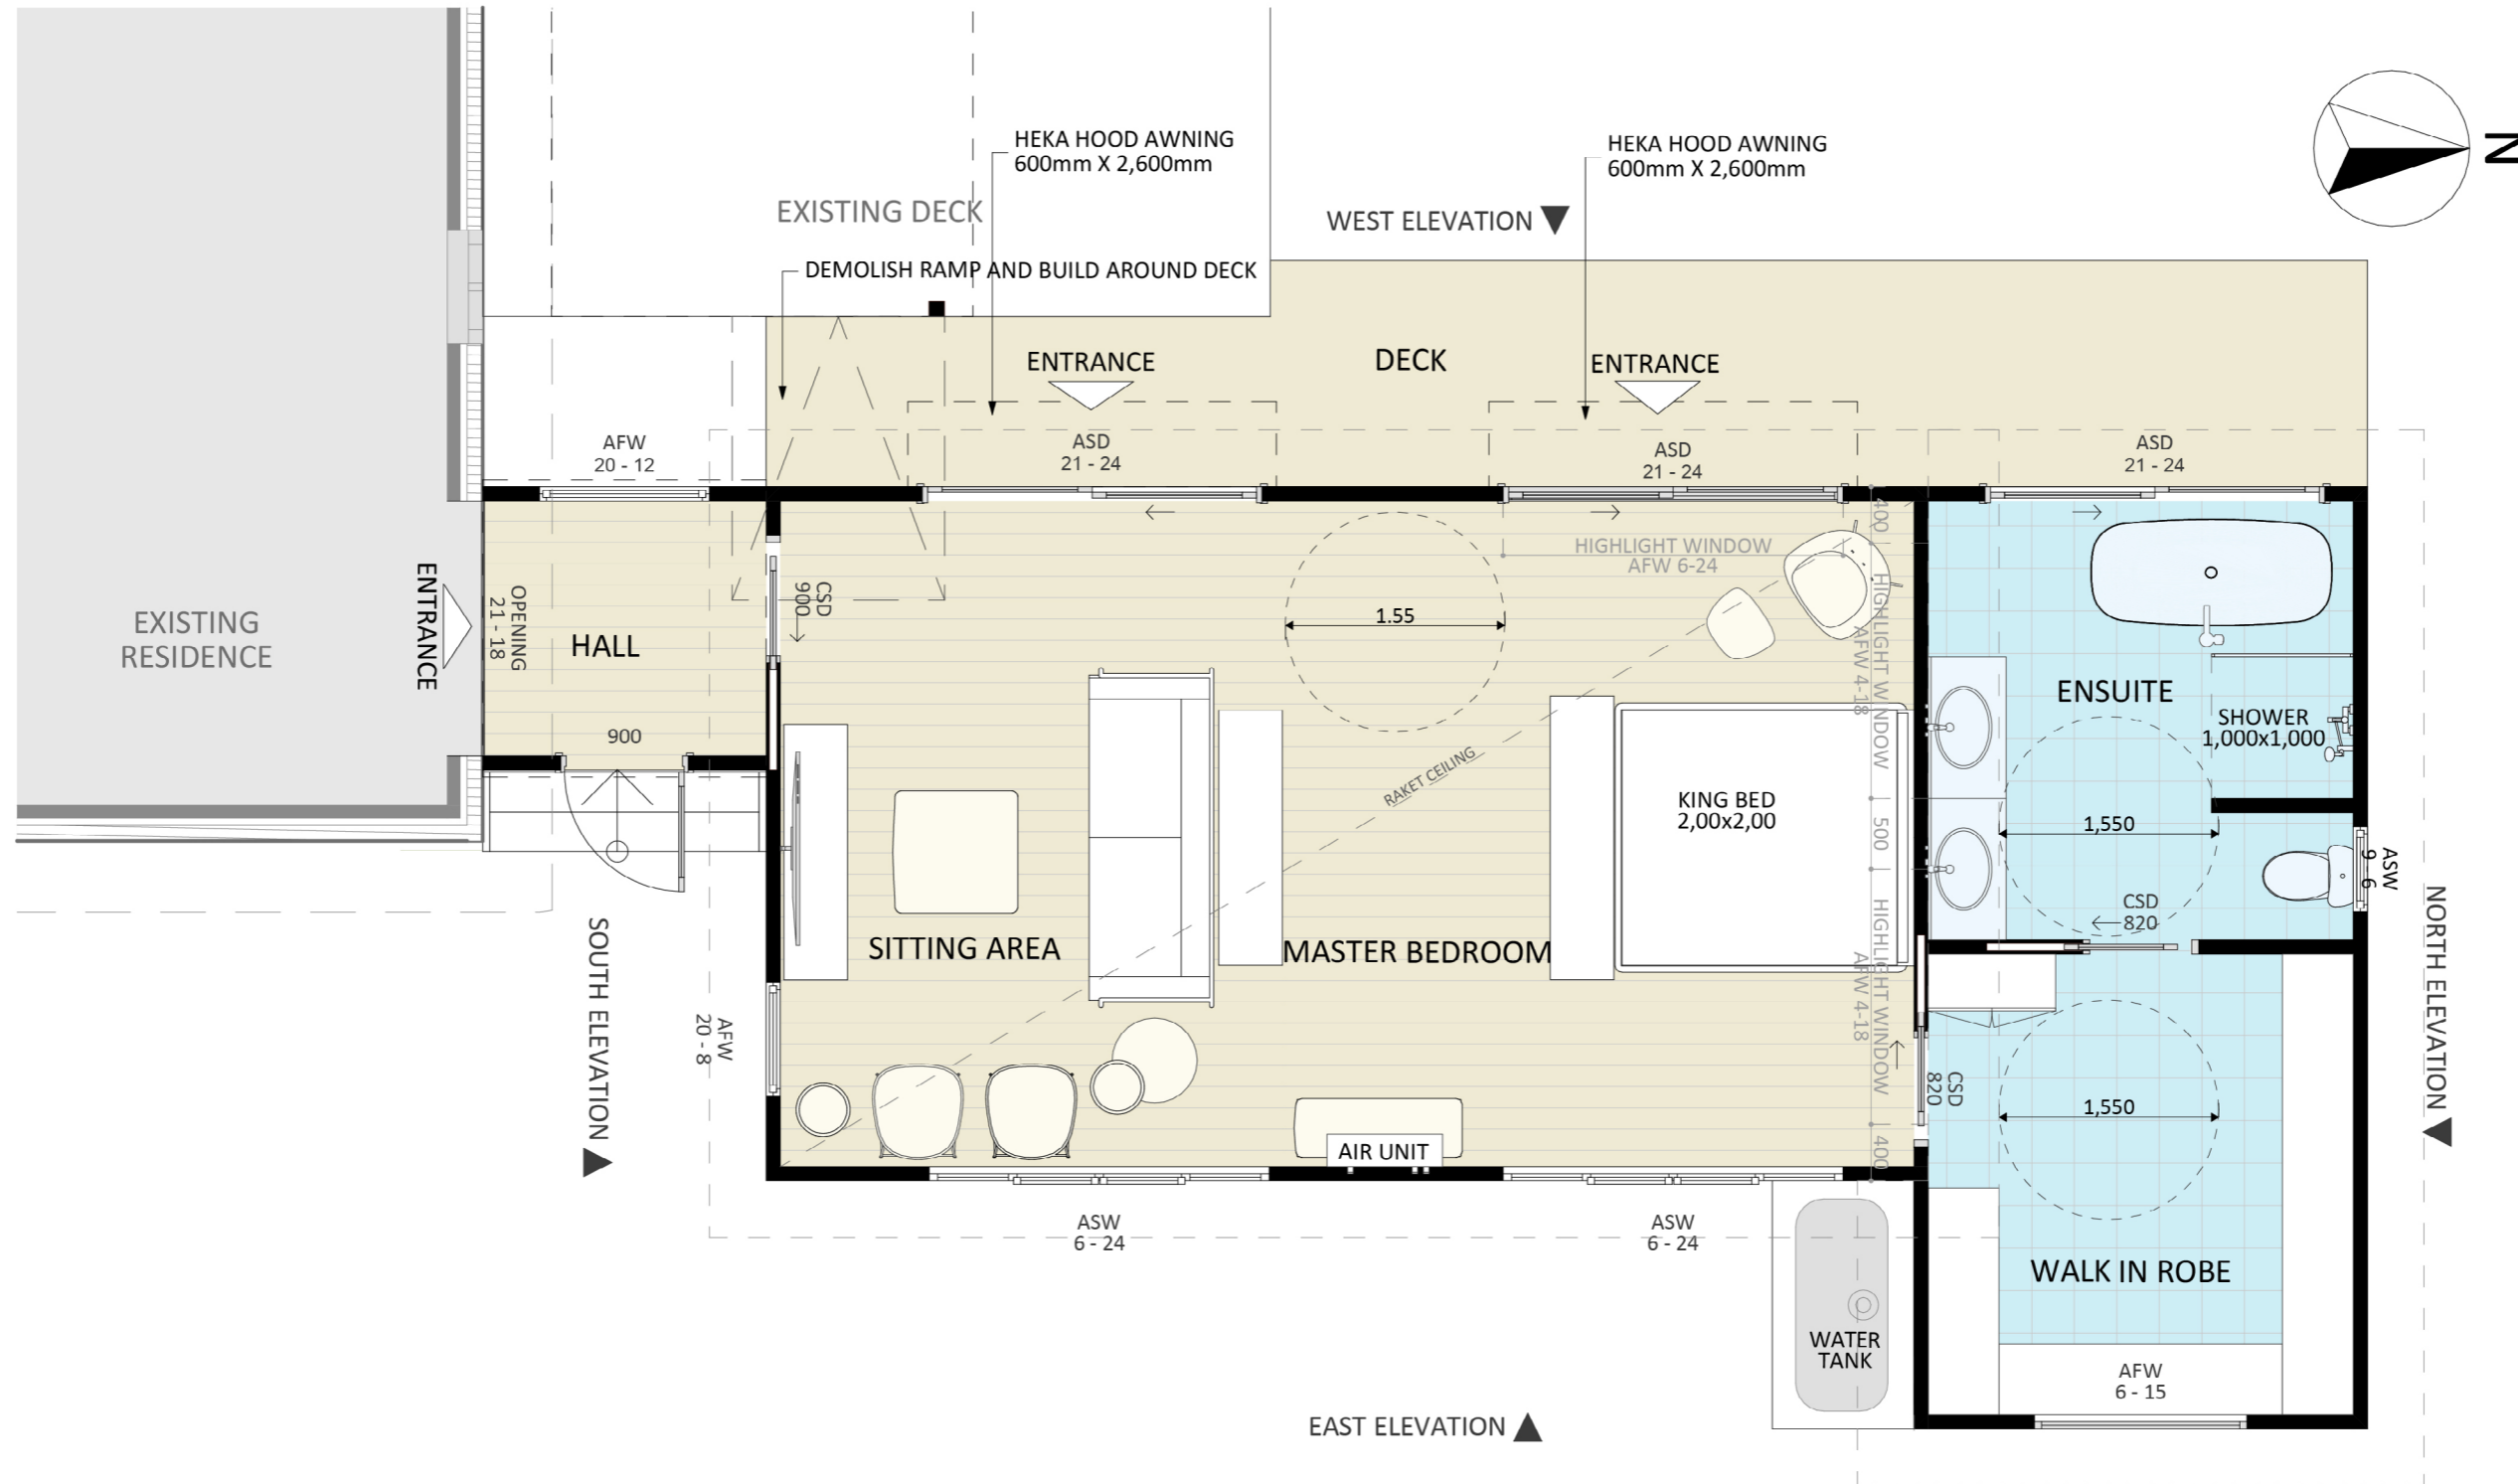

1070

ACT Building Lic: 2012767

FIXED
PRICE
EXTENSIONS

Sheet Roof
Colour: Colorbond Monument

Horizontal Corrugated Iron
Colour: Colorbond Basalt

JH Matrix Cladding
Colour: Basalt

Weathertex Selflock VGroove
Natural Weatherboards

Window and Door Frames
Colour: Monument

An elevation is the height of the structure from ground level to the height of the roof.

An elevation is the height of the structure from ground level to the height of the roof.