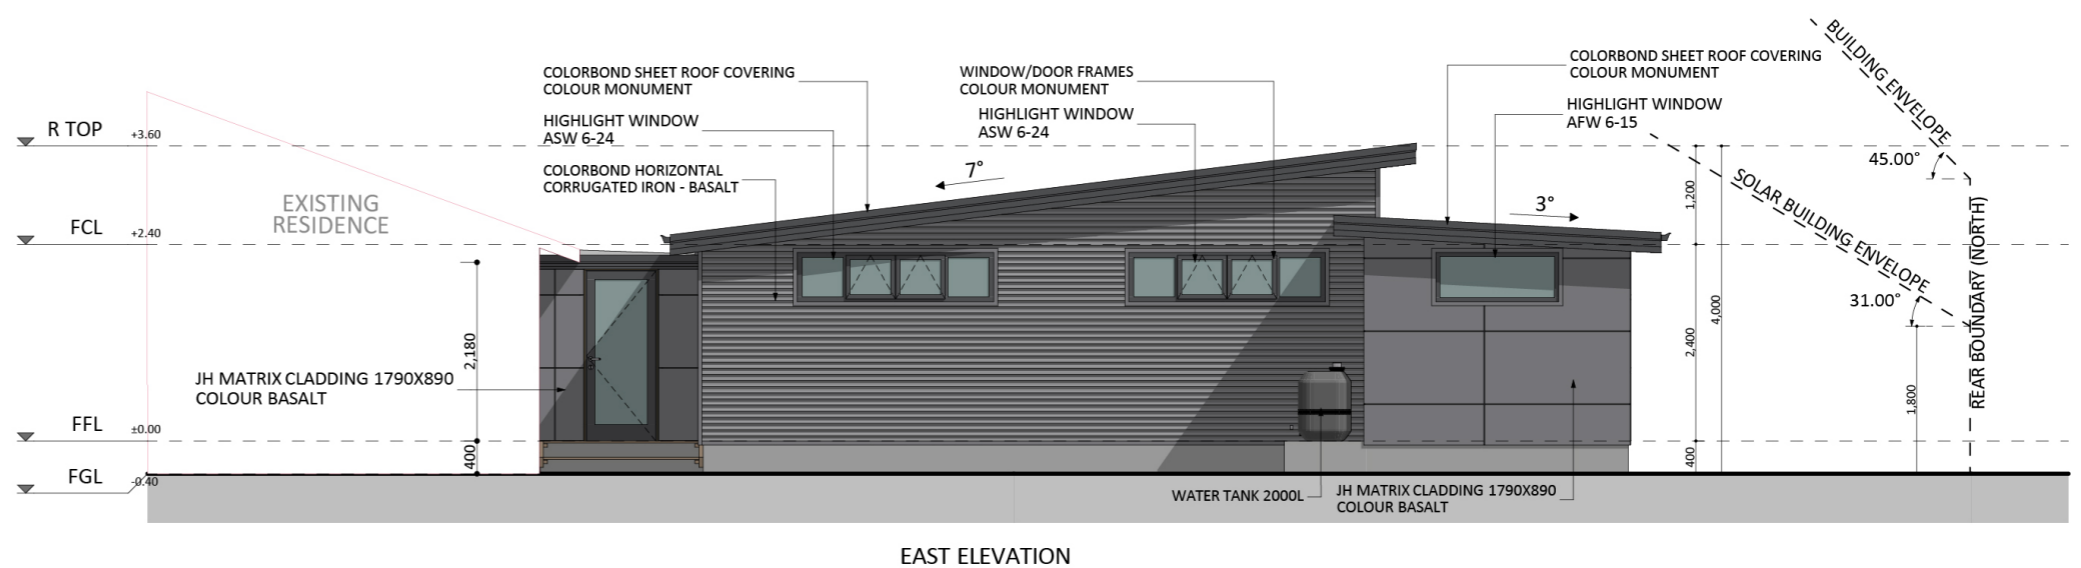

1070

ACT Building Lic: 2012767

FIXED
PRICE
EXTENSIONS

Sheet Roof
Colour: Colorbond Monument

Horizontal Corrugated Iron
Colour: Colorbond Basalt

JH Matrix Cladding
Colour: Basalt

Weathertex Selflock VGroove
Natural Weatherboards

Window and Door Frames
Colour: Monument

An elevation is the height of the structure from ground level to the height of the roof.

An elevation is the height of the structure from ground level to the height of the roof.