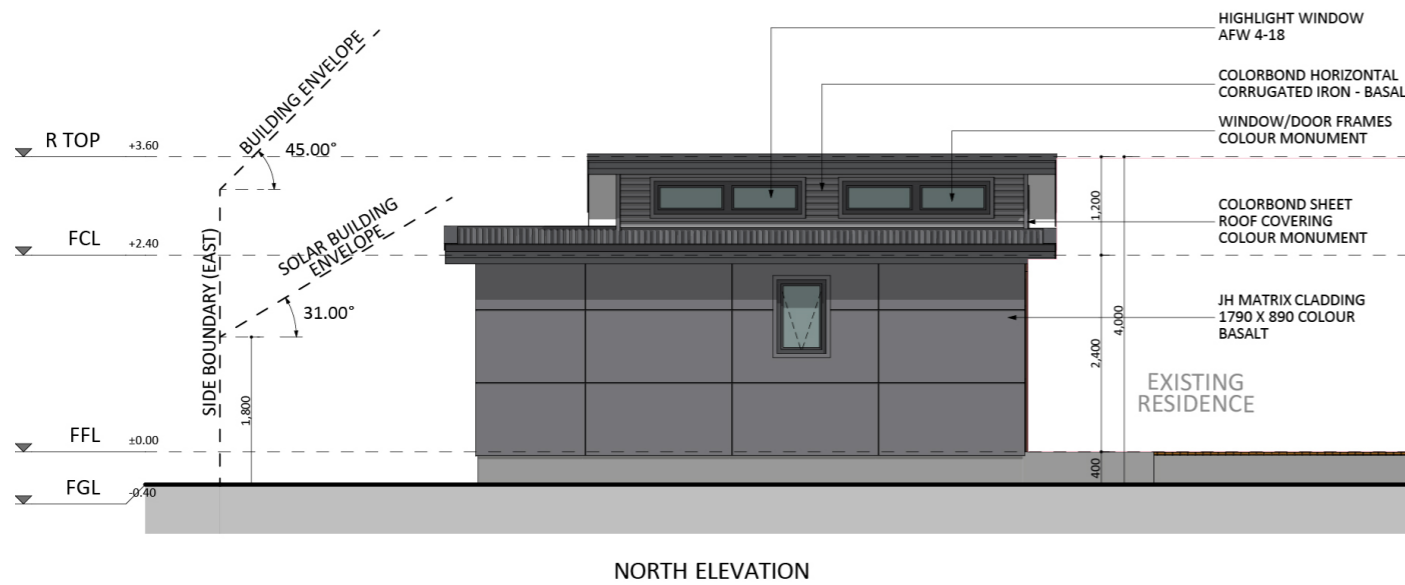

1070

ACT Building Lic: 2012767

FIXED
PRICE
EXTENSIONS

Sheet Roof
Colour: Colorbond Monument

Horizontal Corrugated Iron
Colour: Colorbond Basalt

JH Matrix Cladding
Colour: Basalt

Weathertex Selflock VGroove
Natural Weatherboards

Window and Door Frames
Colour: Monument

An elevation is the height of the structure from ground level to the height of the roof.

An elevation is the height of the structure from ground level to the height of the roof.