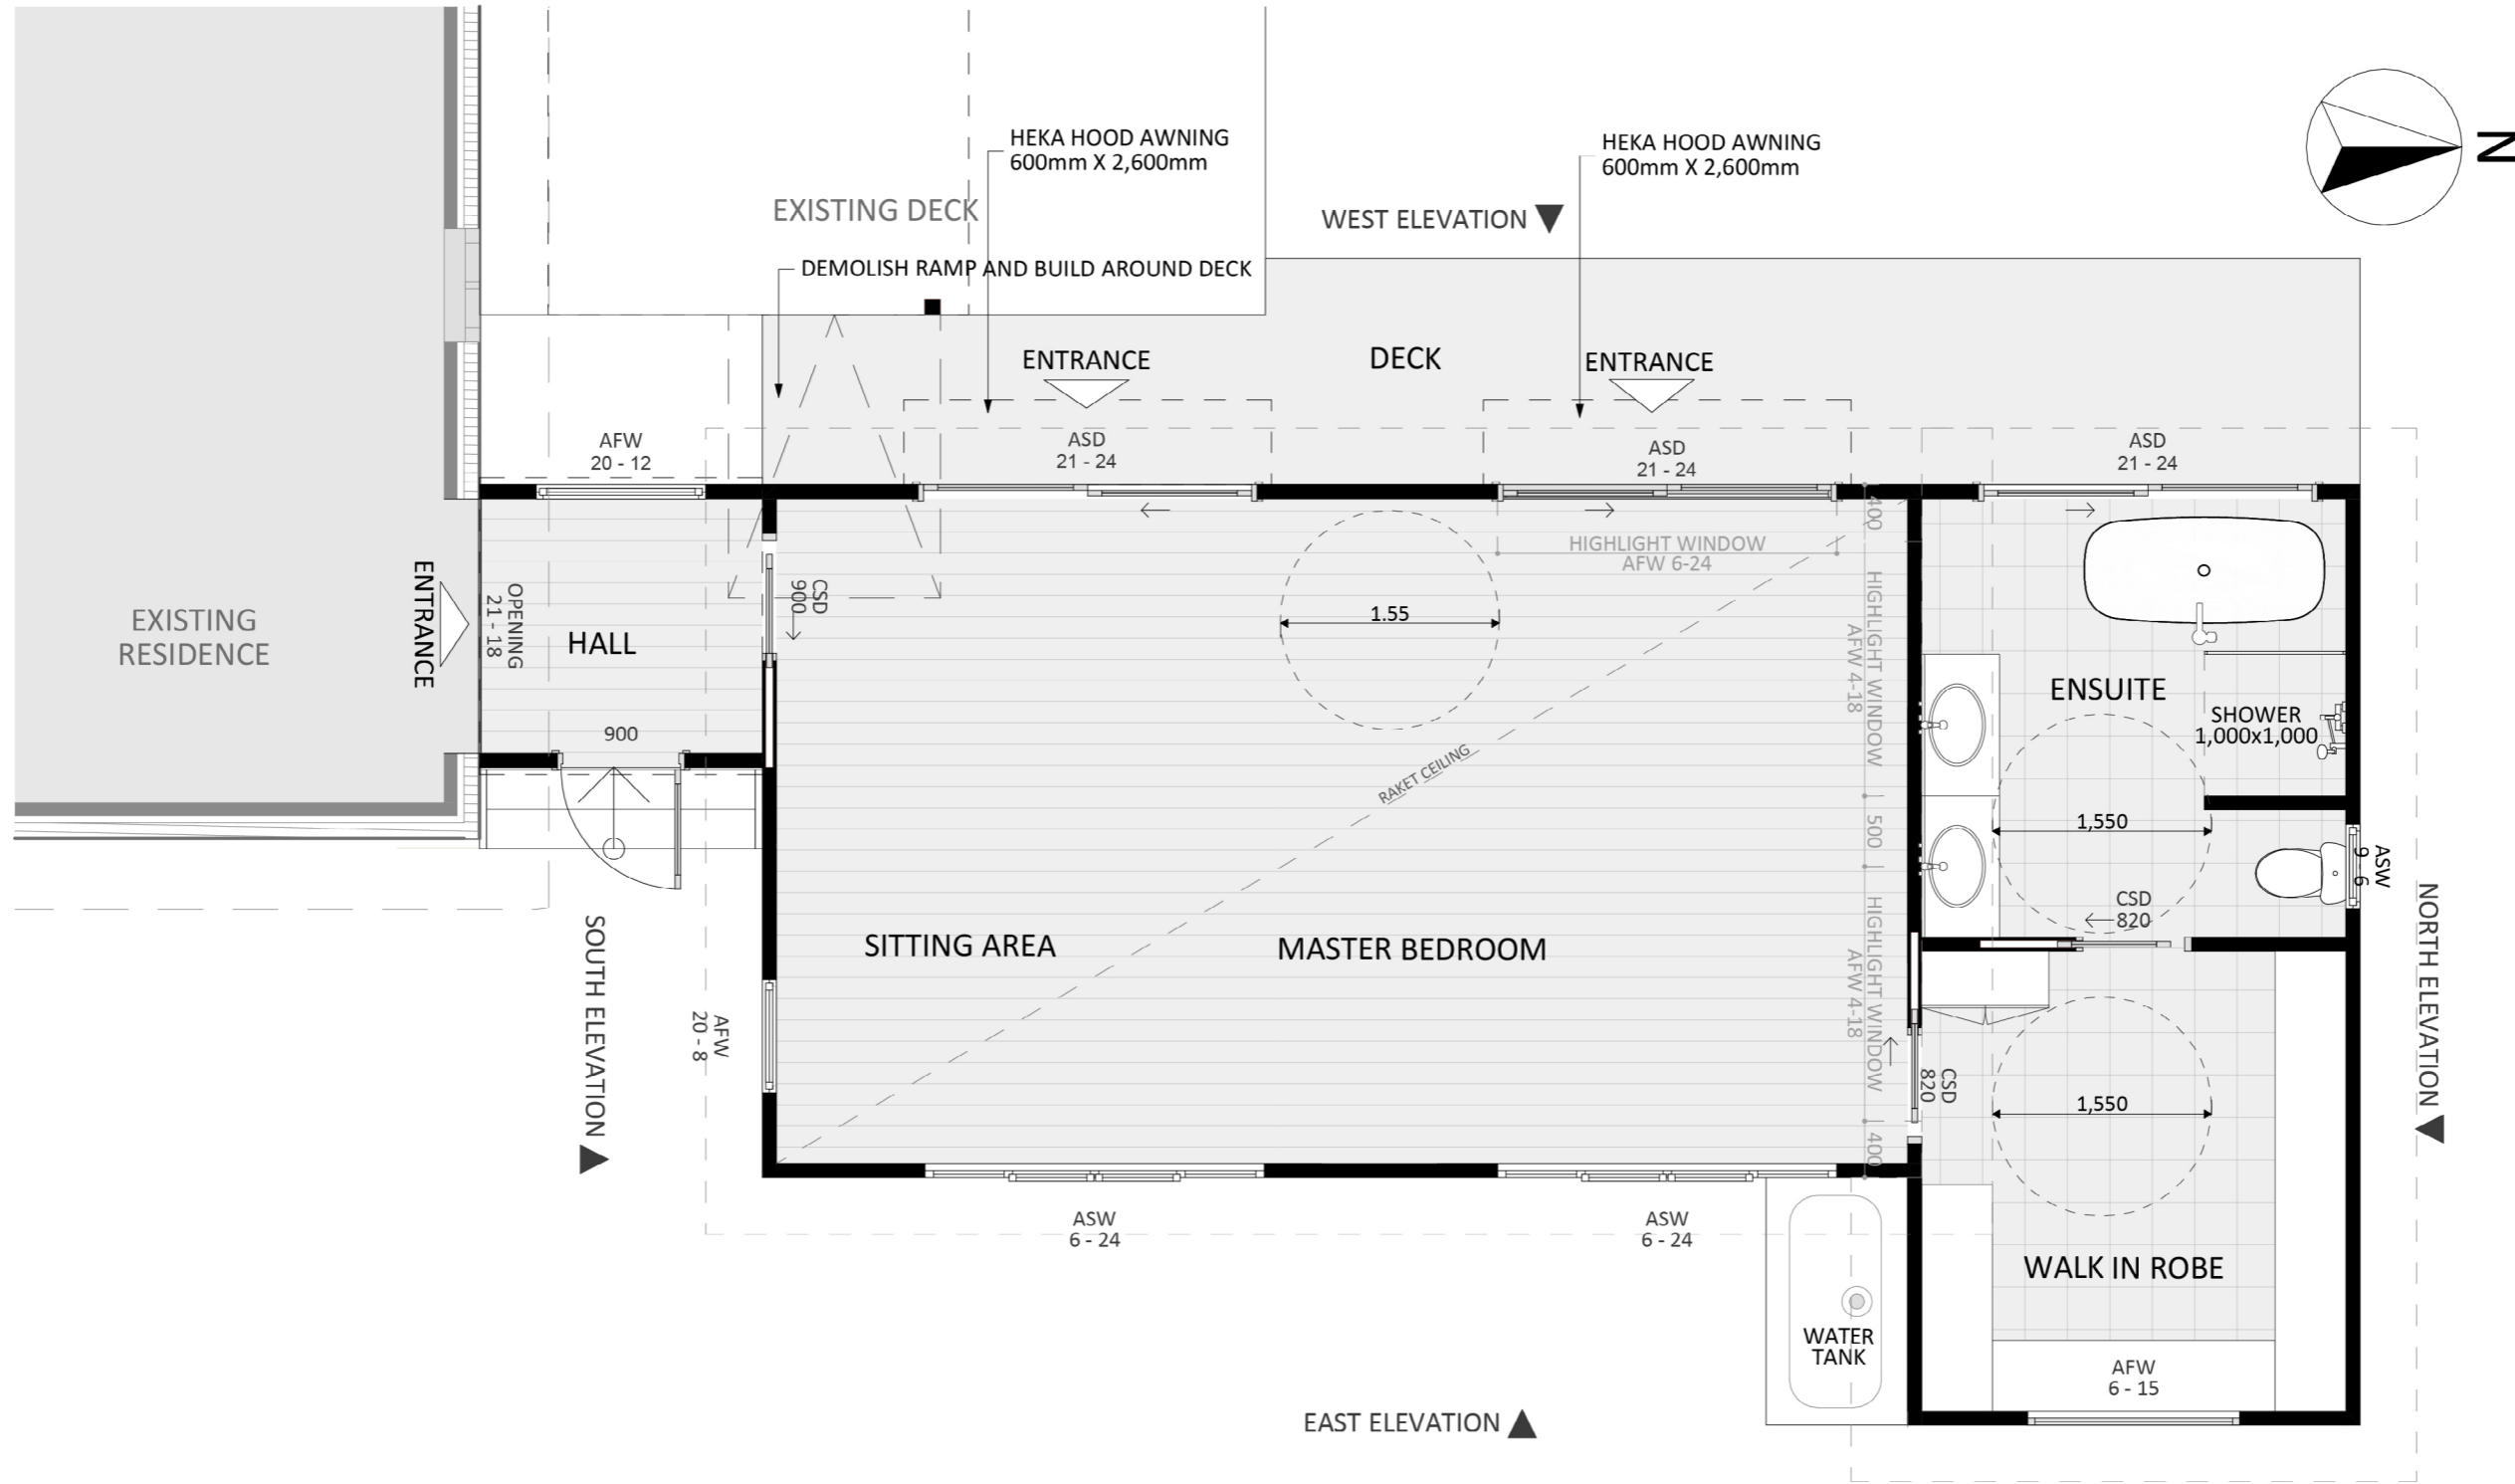

1070

ACT Building Lic: 2012767

FIXED
PRICE
EXTENSIONS

Sheet Roof
Colour: Colorbond Monument

Horizontal Corrugated Iron
Colour: Colorbond Basalt

JH Matrix Cladding
Colour: Basalt

Weathertex Selflock VGroove
Natural Weatherboards

Window and Door Frames
Colour: Monument

An elevation is the height of the structure from ground level to the height of the roof.

An elevation is the height of the structure from ground level to the height of the roof.