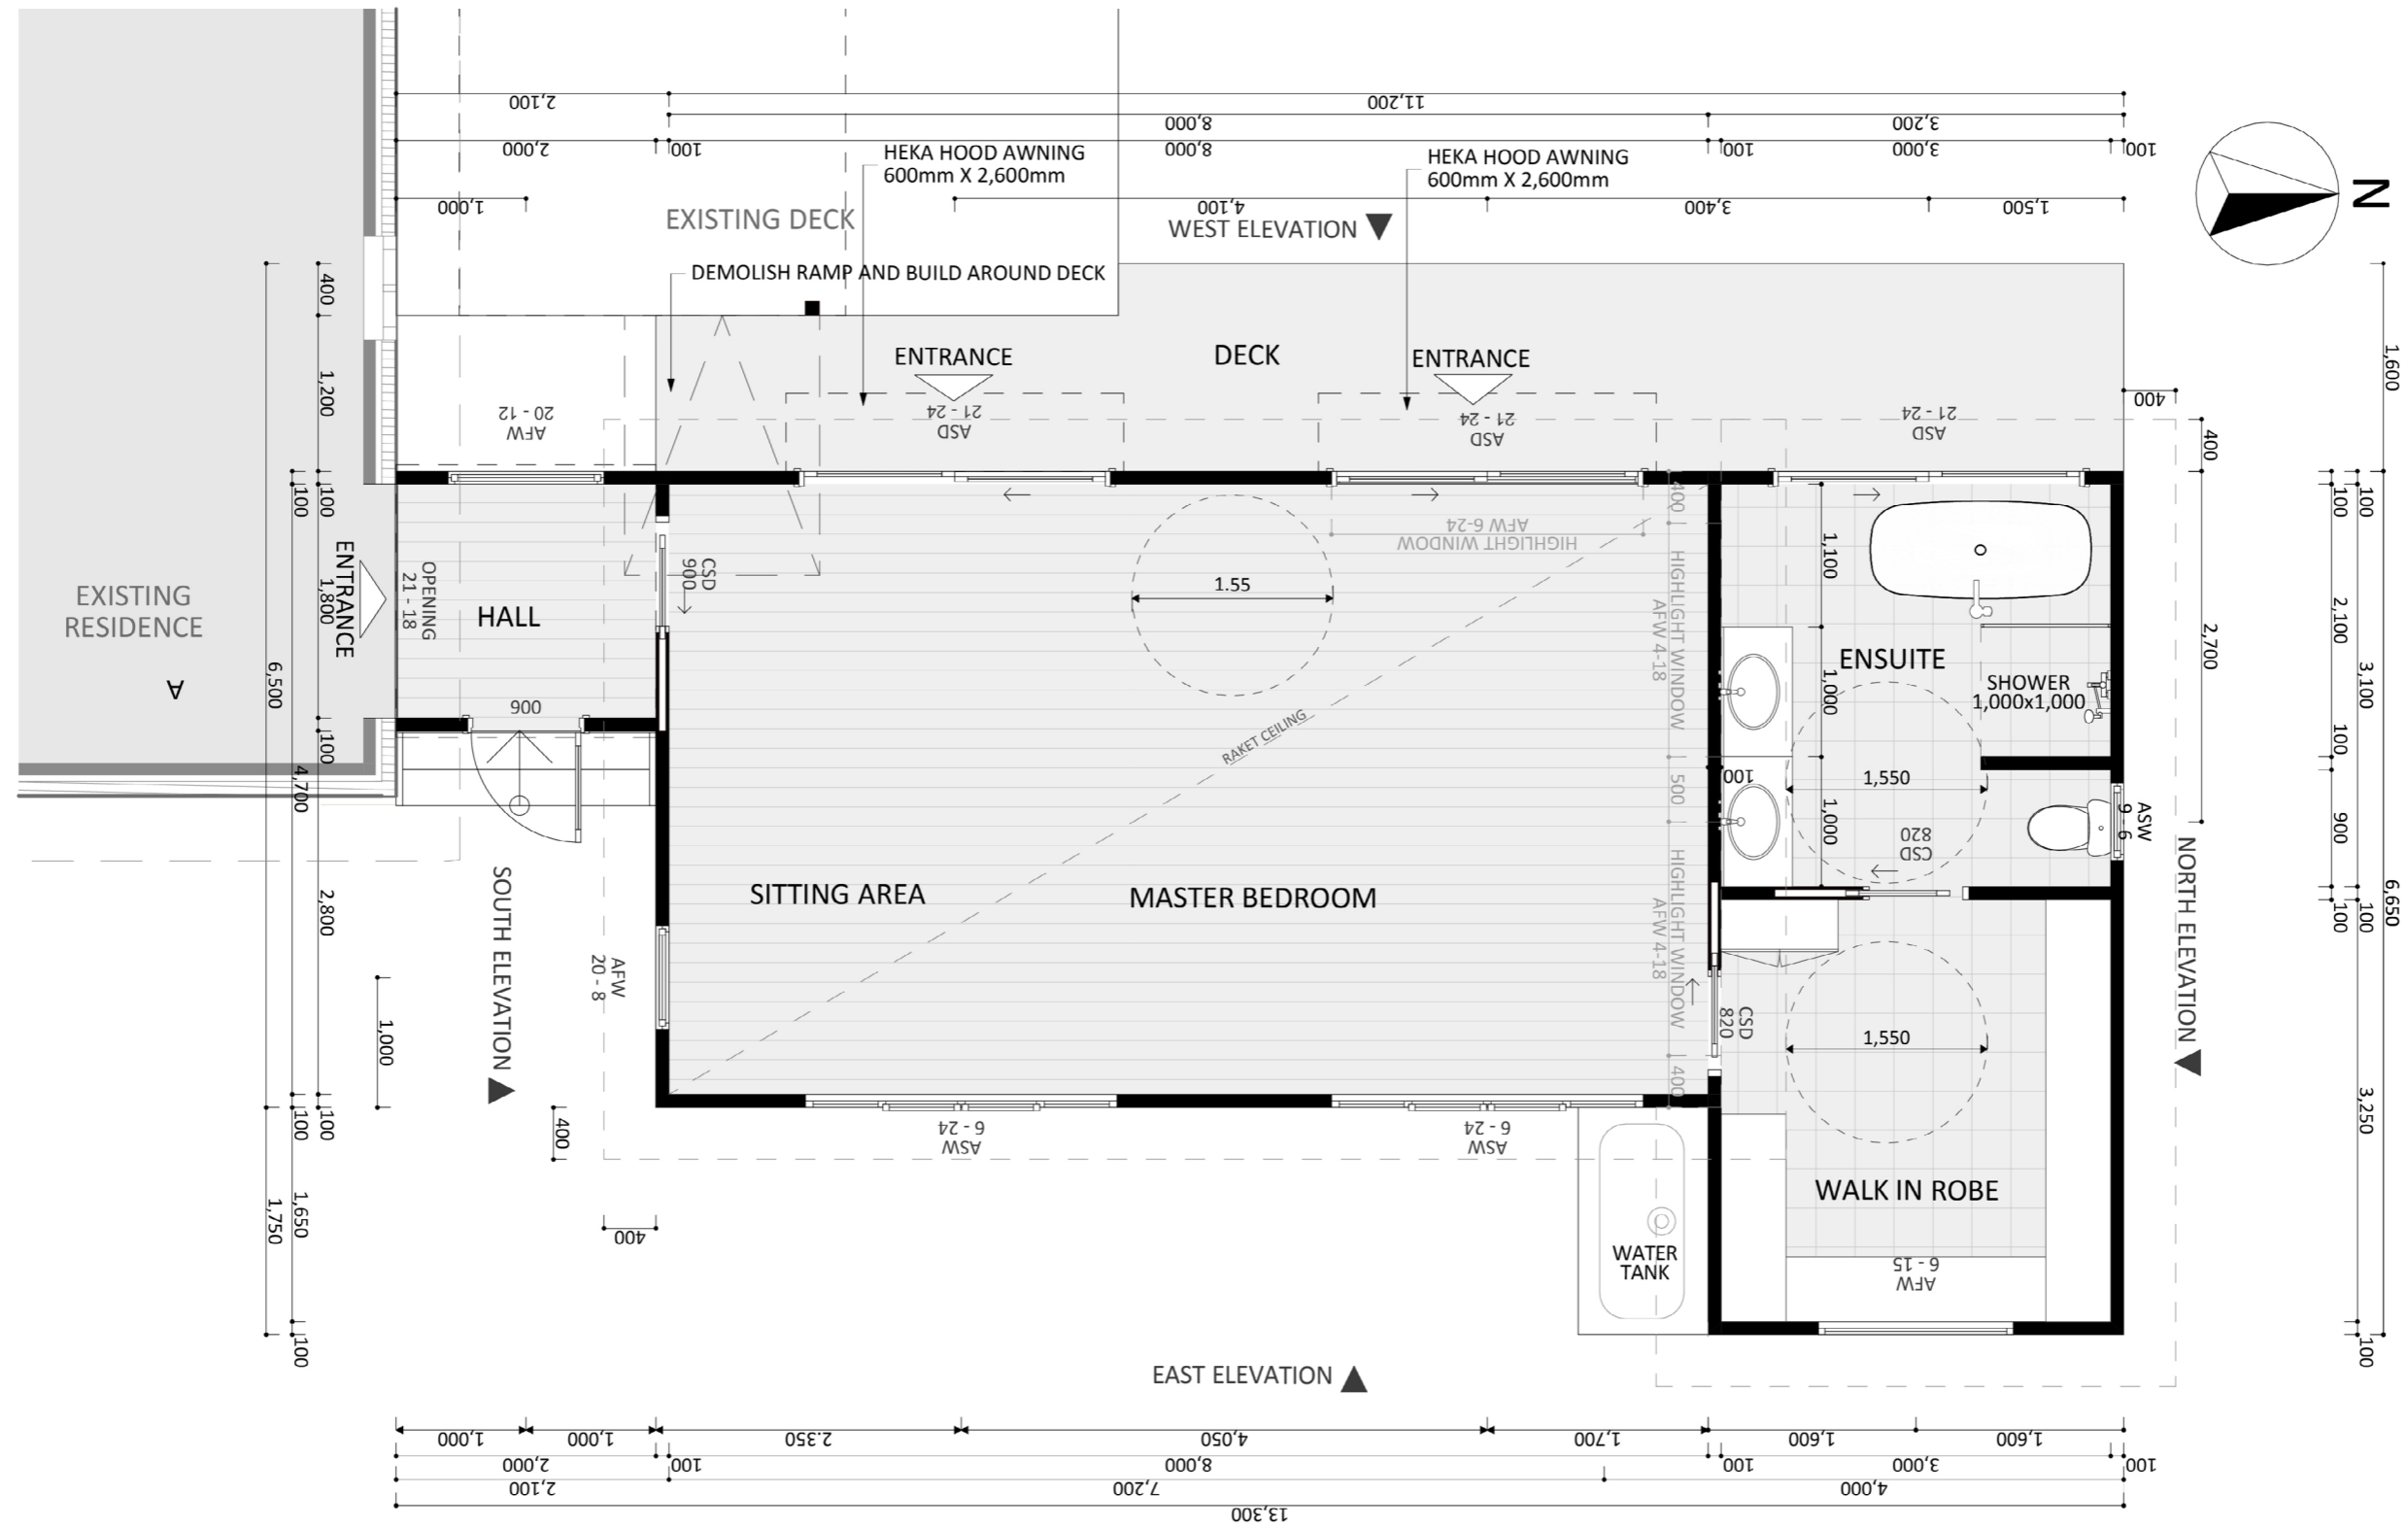

1070

ACT Building Lic: 2012767

FIXED
PRICE
EXTENSIONS

Sheet Roof
Colour: Colorbond Monument

Horizontal Corrugated Iron
Colour: Colorbond Basalt

JH Matrix Cladding
Colour: Basalt

Weathertex Selflock VGroove
Natural Weatherboards

Window and Door Frames
Colour: Monument

An elevation is the height of the structure from ground level to the height of the roof.

An elevation is the height of the structure from ground level to the height of the roof.