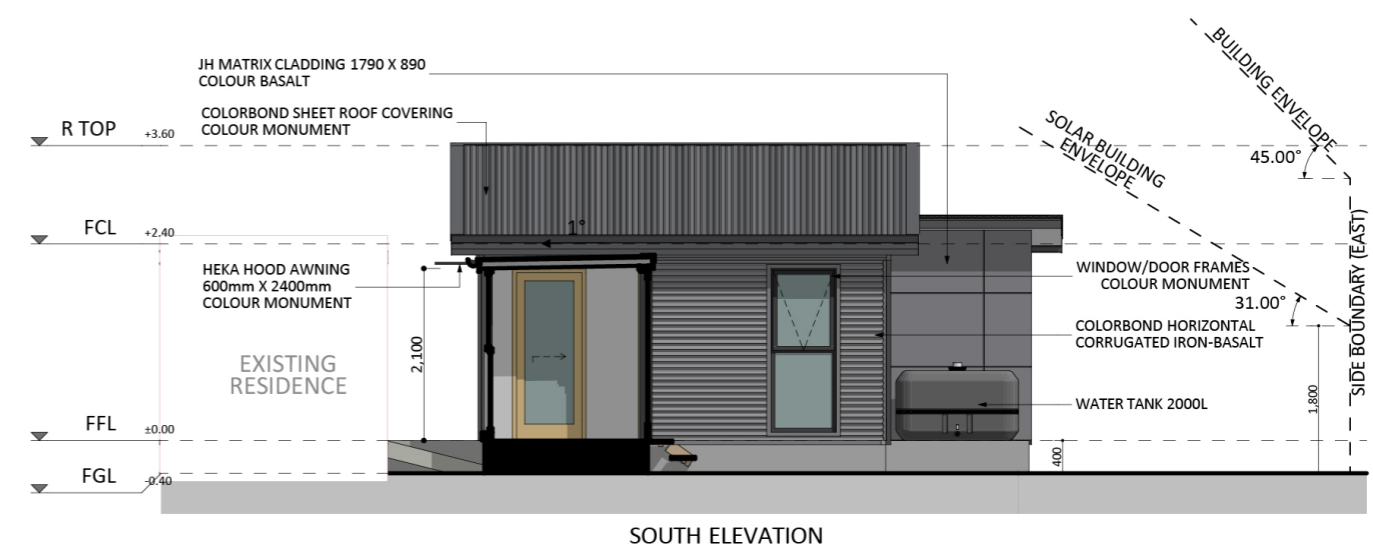

1070

ACT Building Lic: 2012767

FIXED
PRICE
EXTENSIONS

Sheet Roof
Colour: Colorbond Monument

Horizontal Corrugated Iron
Colour: Colorbond Basalt

JH Matrix Cladding
Colour: Basalt

Weathertex Selflock VGroove
Natural Weatherboards

Window and Door Frames
Colour: Monument

An elevation is the height of the structure from ground level to the height of the roof.

An elevation is the height of the structure from ground level to the height of the roof.