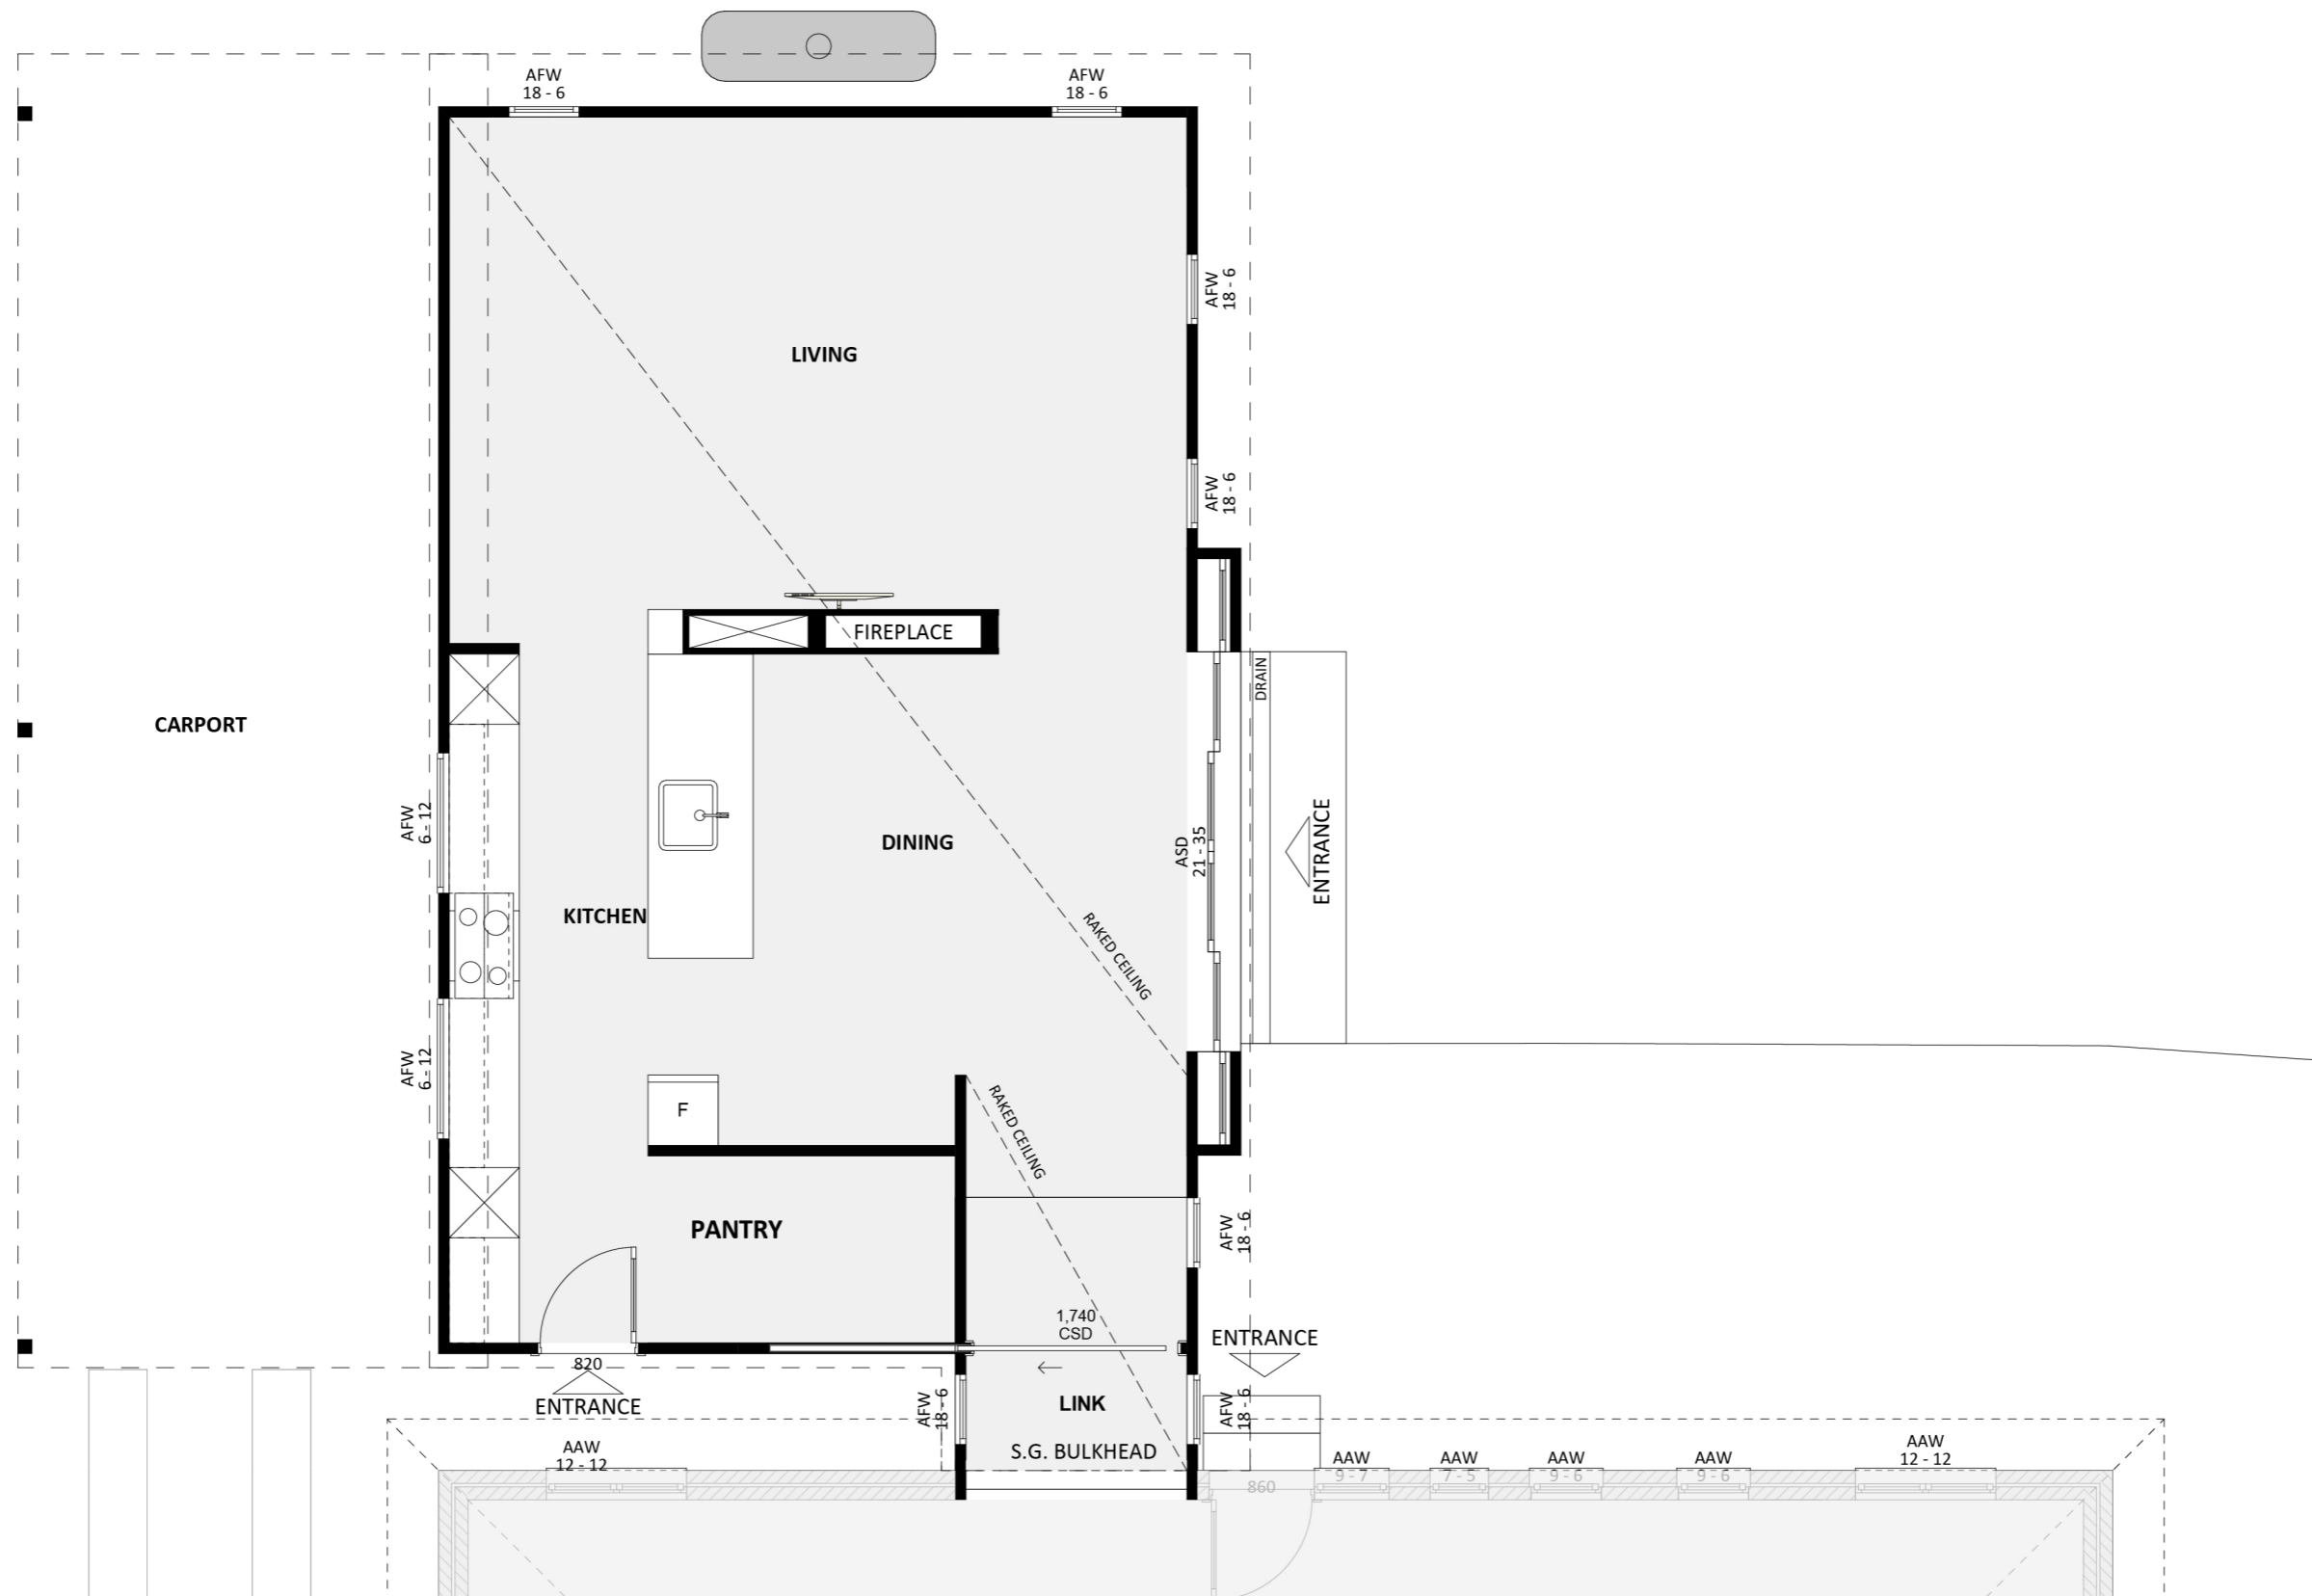

1065

ACT Building Lic: 2012767

FIXED
PRICE
EXTENSIONS

Colorbond Roof
Colour: Monument

James Hardie Axon Cladding
Colour: Monument

Aluminium Windows and Doors
Colour: Monument

An elevation is the height of the structure from ground level to the height of the roof.

An elevation is the height of the structure from ground level to the height of the roof.

SOUTH-WEST ELEVATION 02

NORTH-WEST ELEVATION 03

 **FIXED
PRICE
EXTENSIONS**

fixedpriceextensions.com.au
canberragrannyflatbuilders.com.au