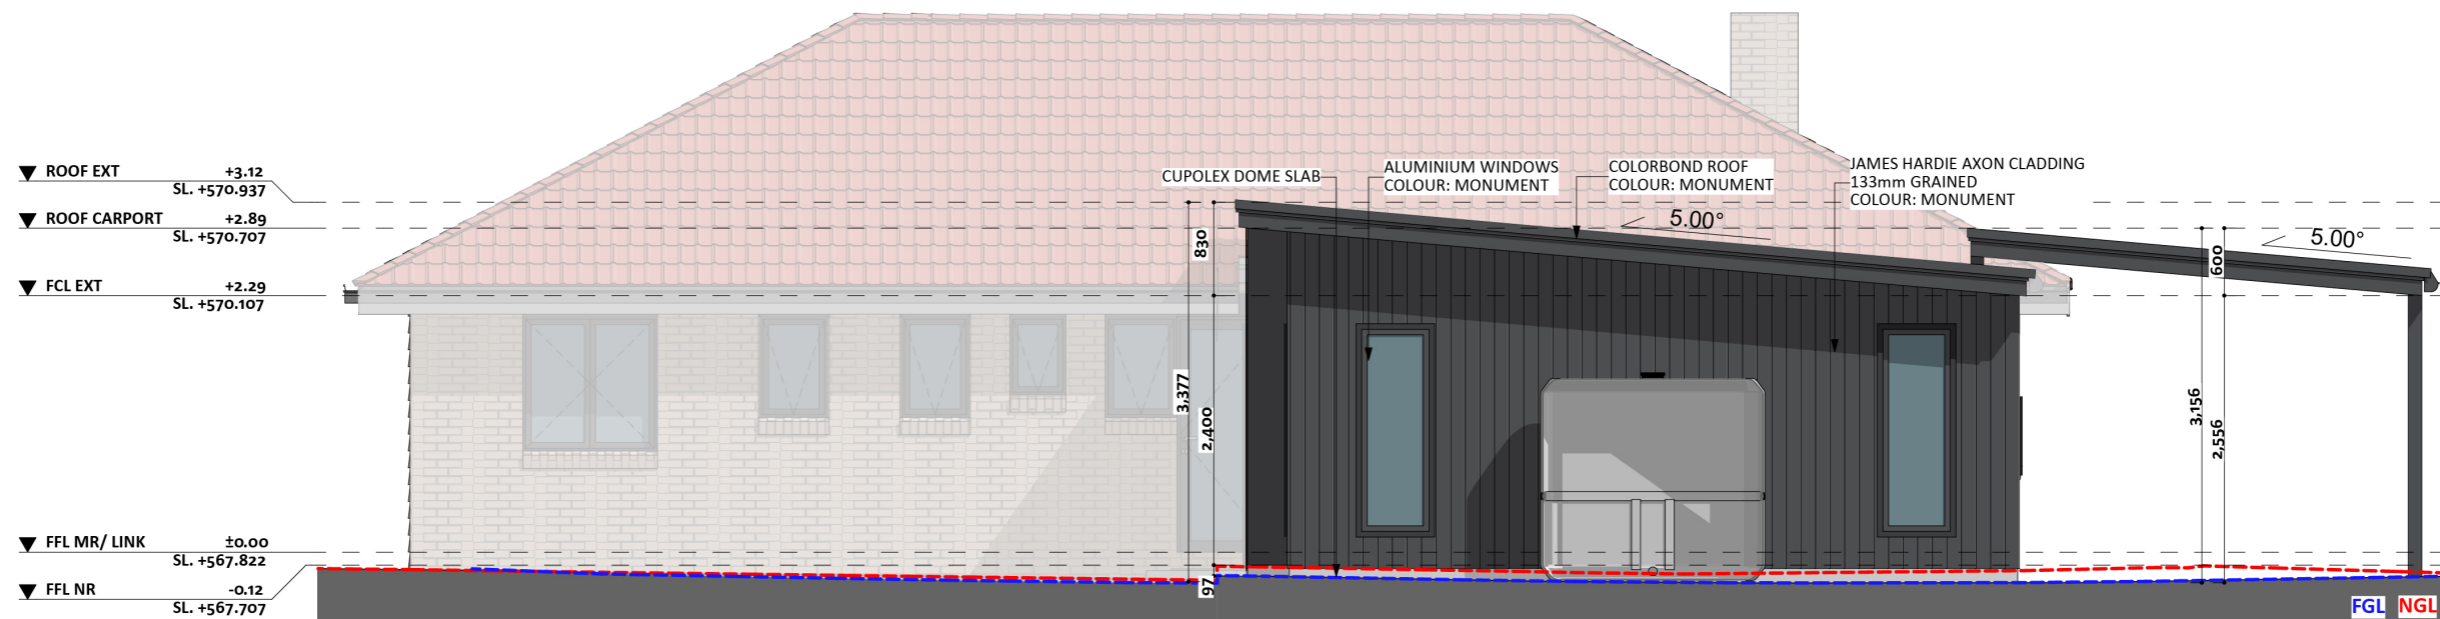

1065

ACT Building Lic: 2012767

FIXED
PRICE
EXTENSIONS

Colorbond Roof
Colour: Monument

James Hardie Axon Cladding
Colour: Monument

Aluminium Windows and Doors
Colour: Monument

An elevation is the height of the structure from ground level to the height of the roof.

An elevation is the height of the structure from ground level to the height of the roof.

SOUTH-WEST ELEVATION 02

NORTH-WEST ELEVATION 03

 **FIXED
PRICE
EXTENSIONS**

fixedpriceextensions.com.au
canberragrannyflatbuilders.com.au