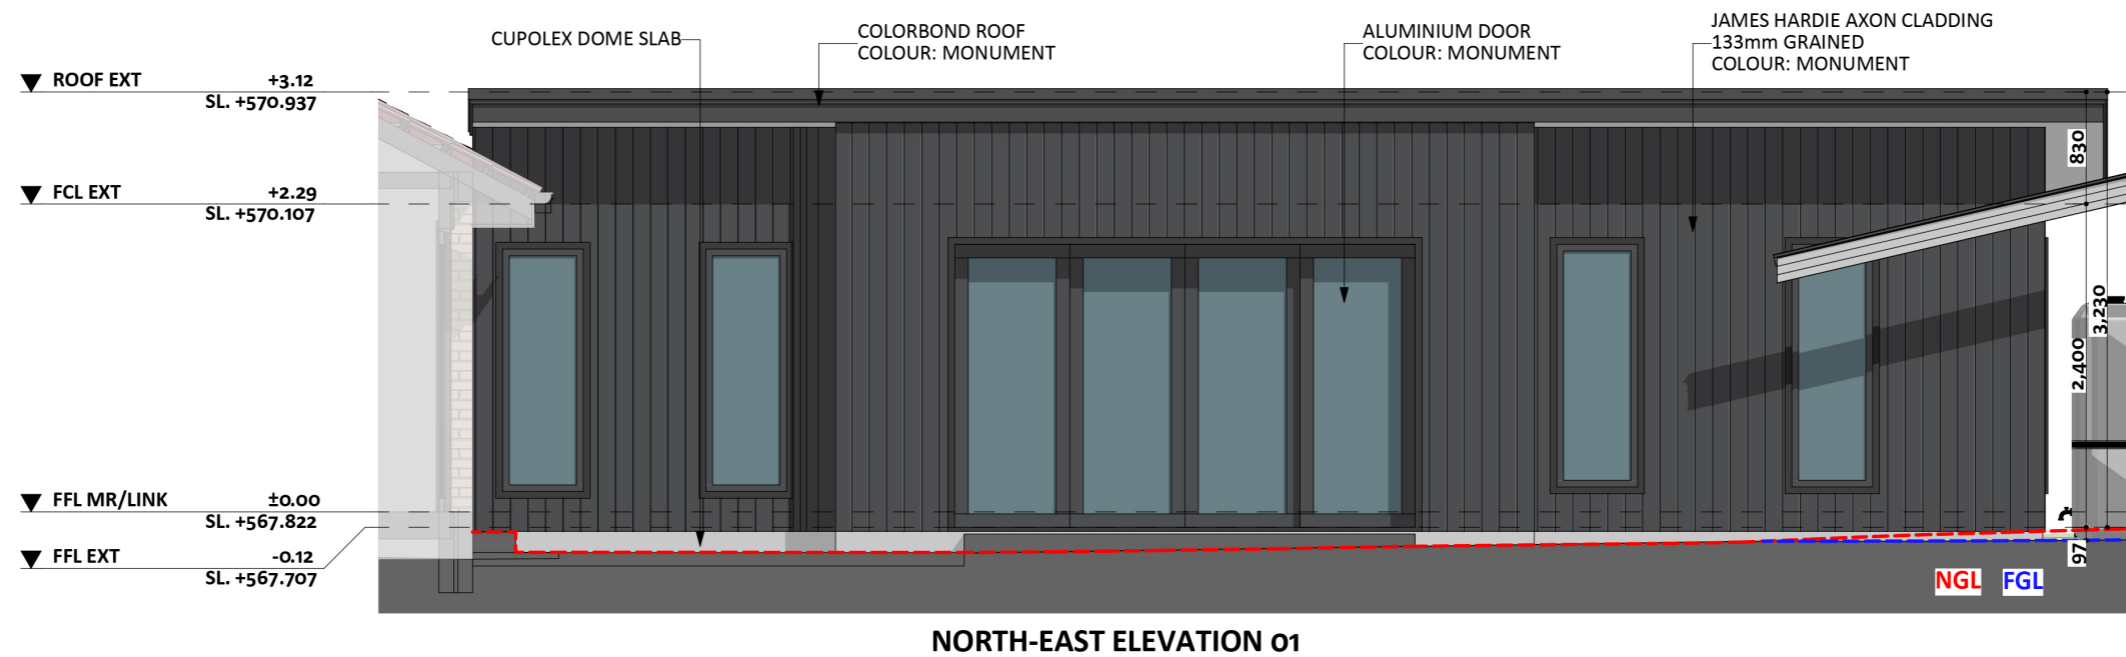

1065

ACT Building Lic: 2012767

FIXED
PRICE
EXTENSIONS

Colorbond Roof
Colour: Monument

James Hardie Axon Cladding
Colour: Monument

Aluminium Windows and Doors
Colour: Monument

An elevation is the height of the structure from ground level to the height of the roof.

An elevation is the height of the structure from ground level to the height of the roof.

SOUTH-WEST ELEVATION 02

NORTH-WEST ELEVATION 03

 **FIXED
PRICE
EXTENSIONS**

fixedpriceextensions.com.au
canberragrannyflatbuilders.com.au