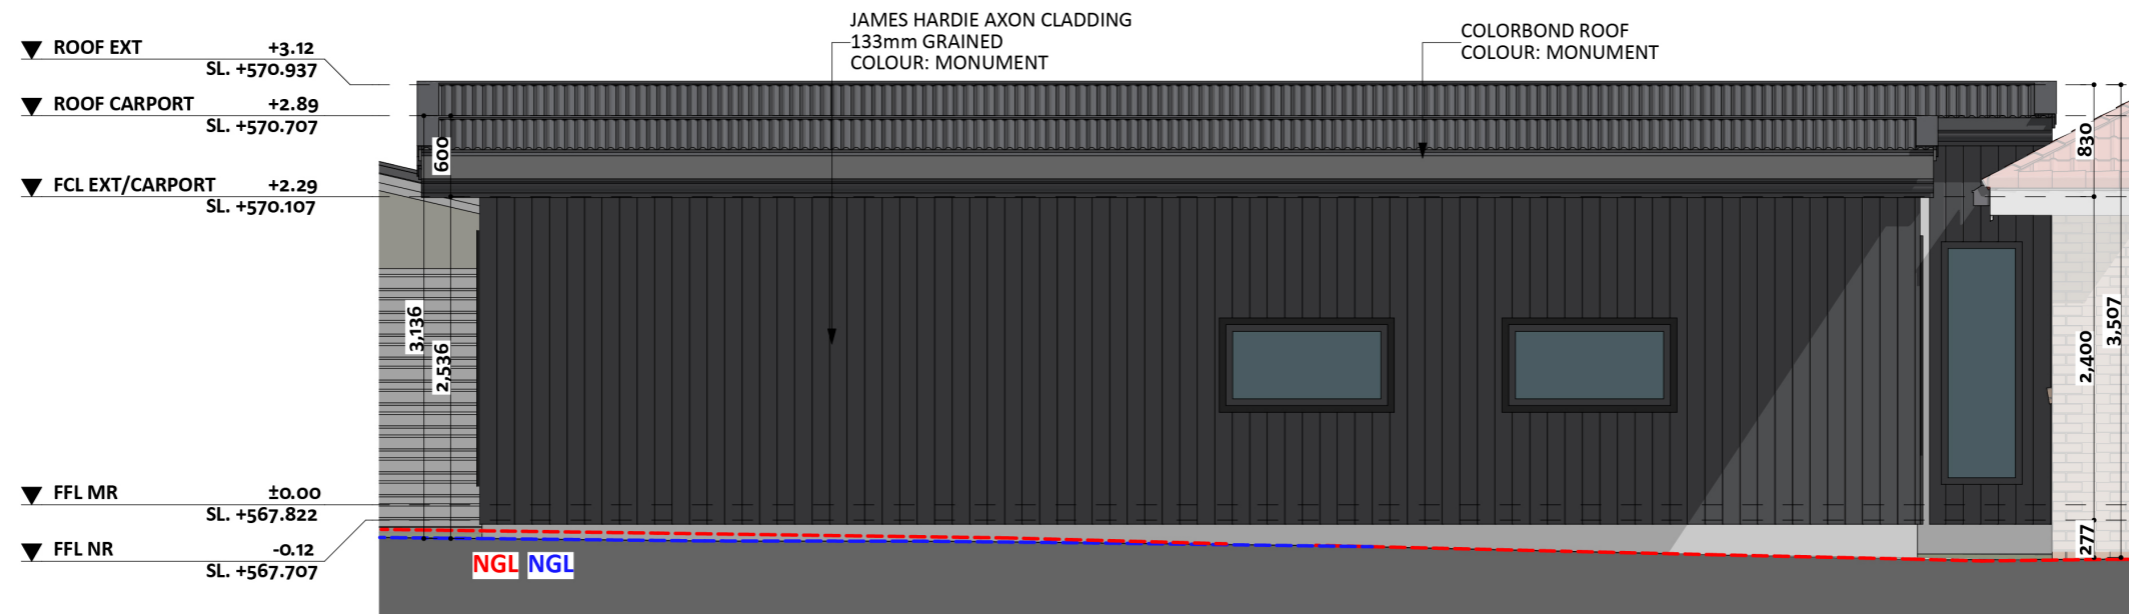

1065

ACT Building Lic: 2012767

FIXED
PRICE
EXTENSIONS

Colorbond Roof
Colour: Monument

James Hardie Axon Cladding
Colour: Monument

Aluminium Windows and Doors
Colour: Monument

An elevation is the height of the structure from ground level to the height of the roof.

An elevation is the height of the structure from ground level to the height of the roof.

SOUTH-WEST ELEVATION 02

NORTH-WEST ELEVATION 03

 **FIXED
PRICE
EXTENSIONS**

fixedpriceextensions.com.au
canberragrannyflatbuilders.com.au