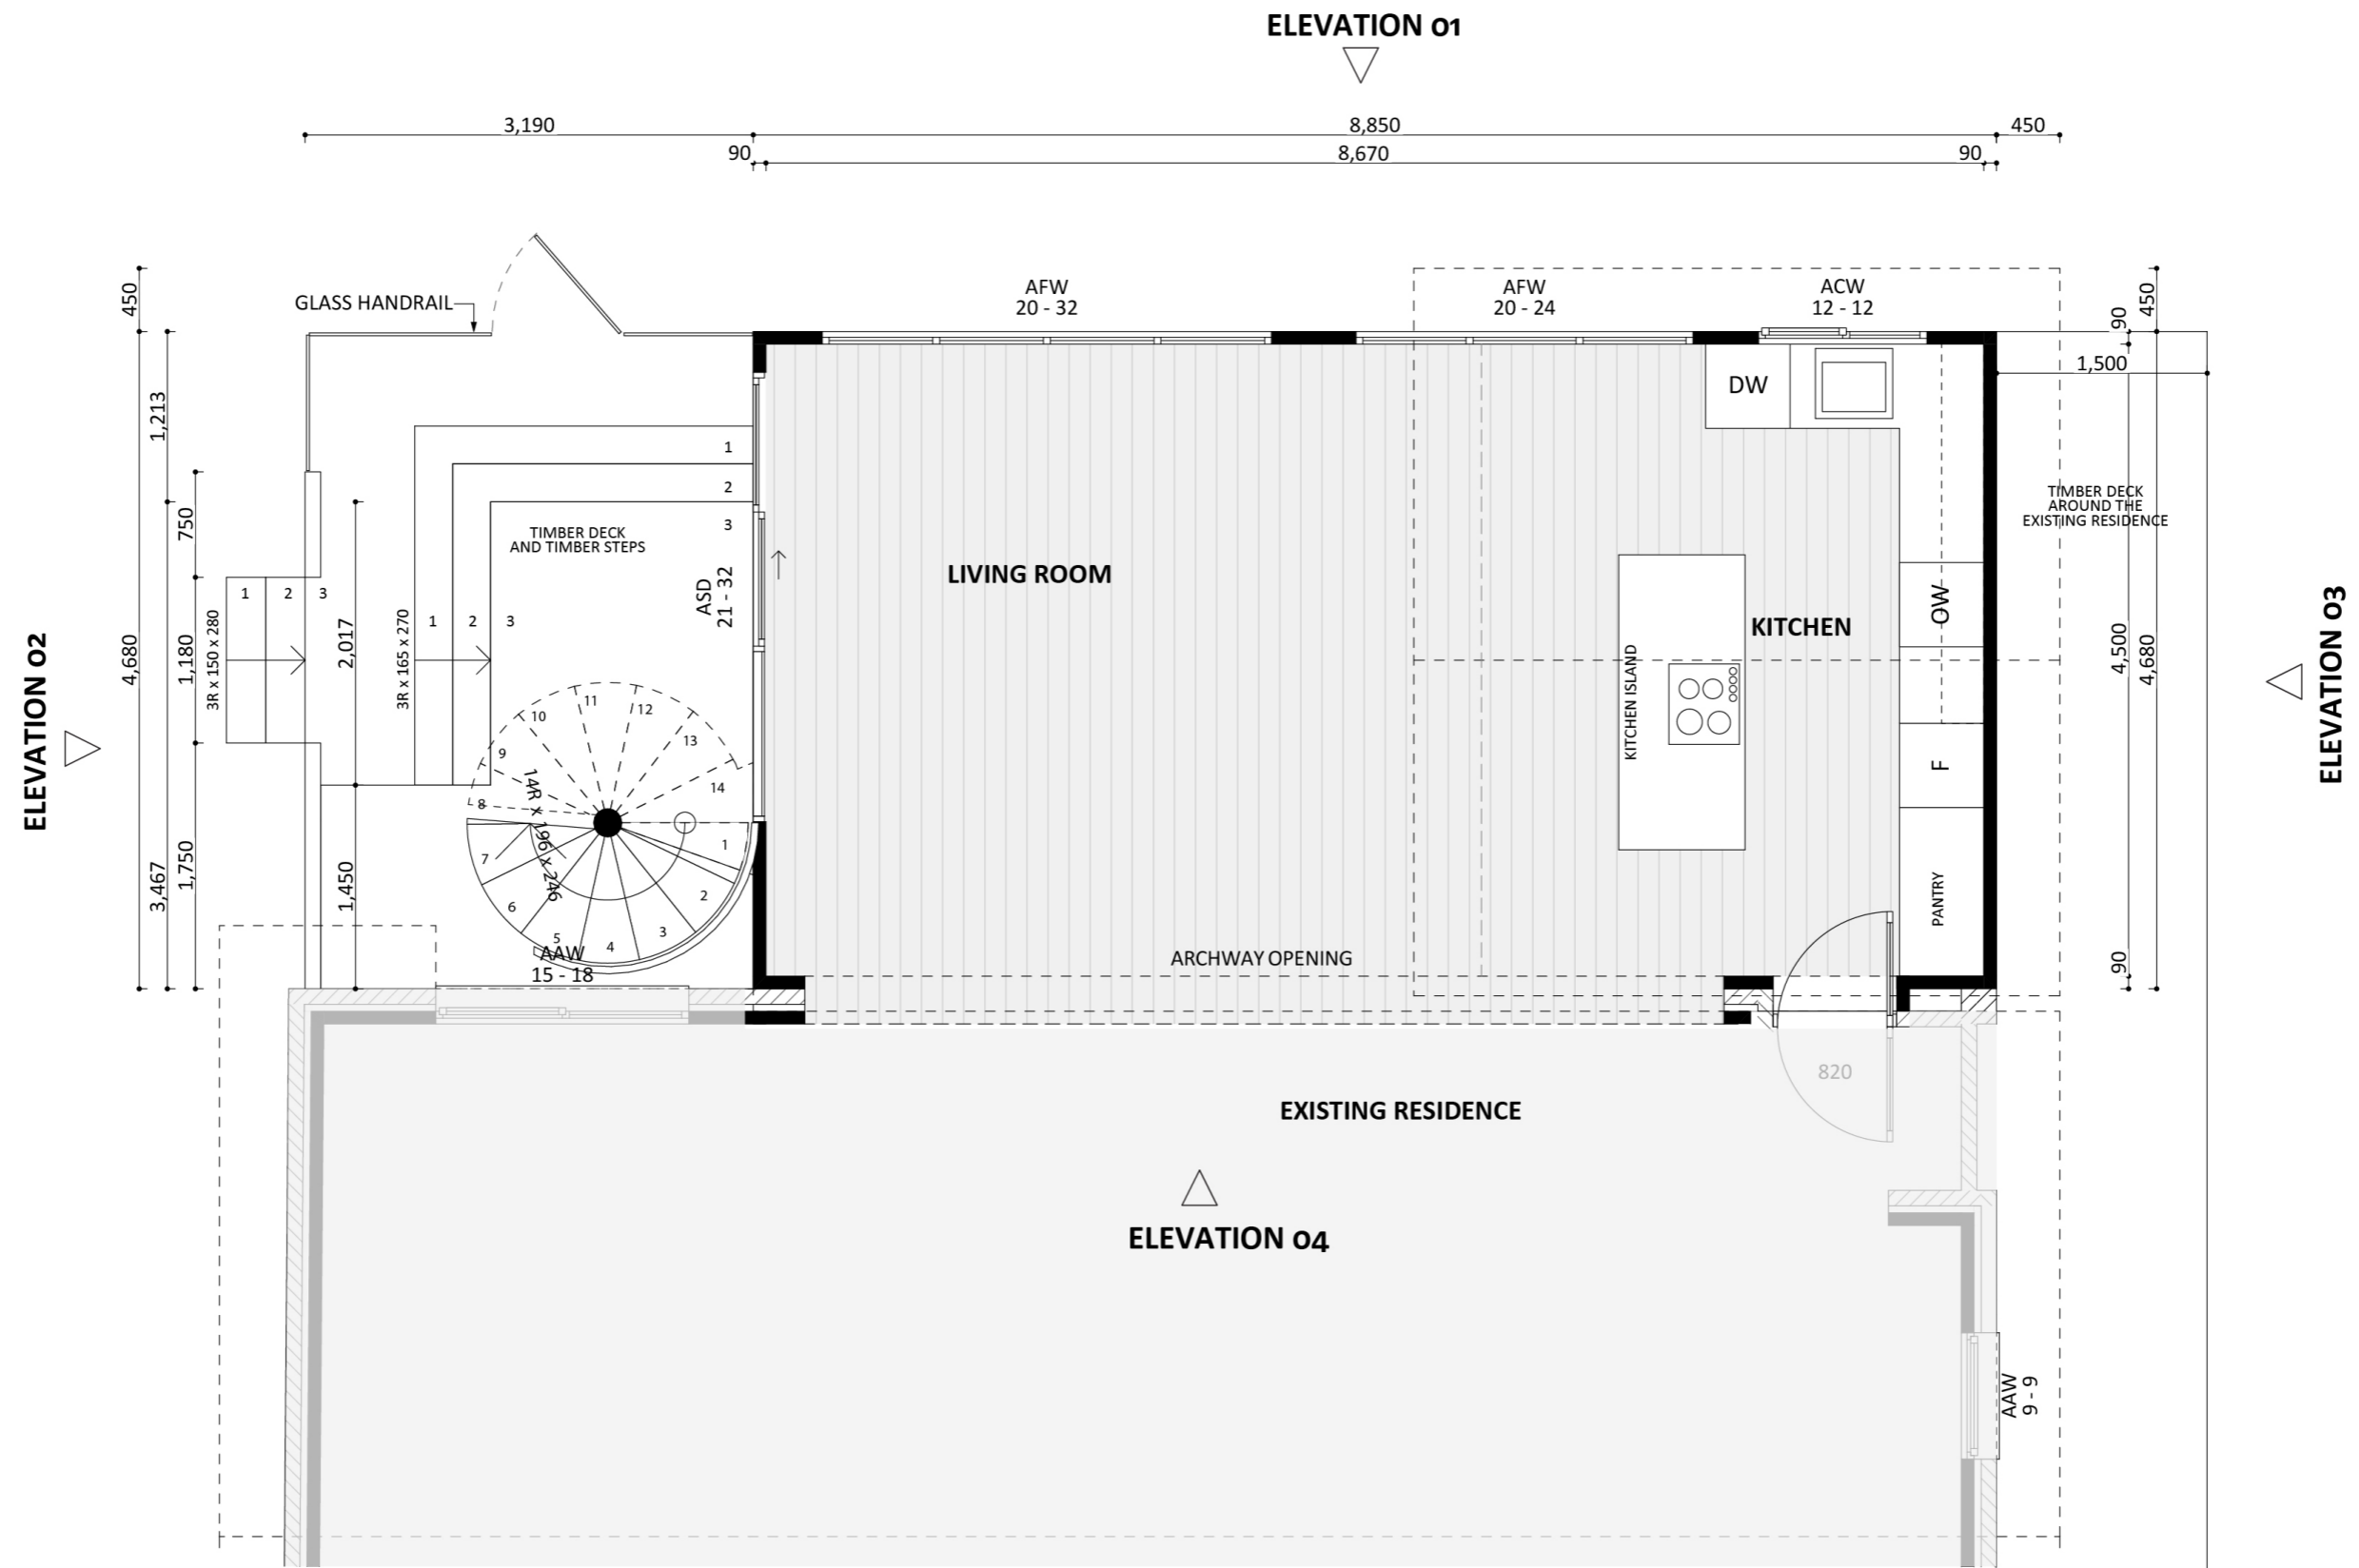

1061

ACT Building Lic: 2012767

FIXED
PRICE
EXTENSIONS

Trims and Gutters
Colour: White

Concrete Roof Tiles
Colour: Match Existing

Aluminium Window and Door Frames
Colour: White

James Hardie Painted Plank Weatherboard
Colour: Pale Blue Grey

An elevation is the height of the structure from ground level to the height of the roof.

ELEVATION 01

ELEVATION 02

An elevation is the height of the structure from ground level to the height of the roof.