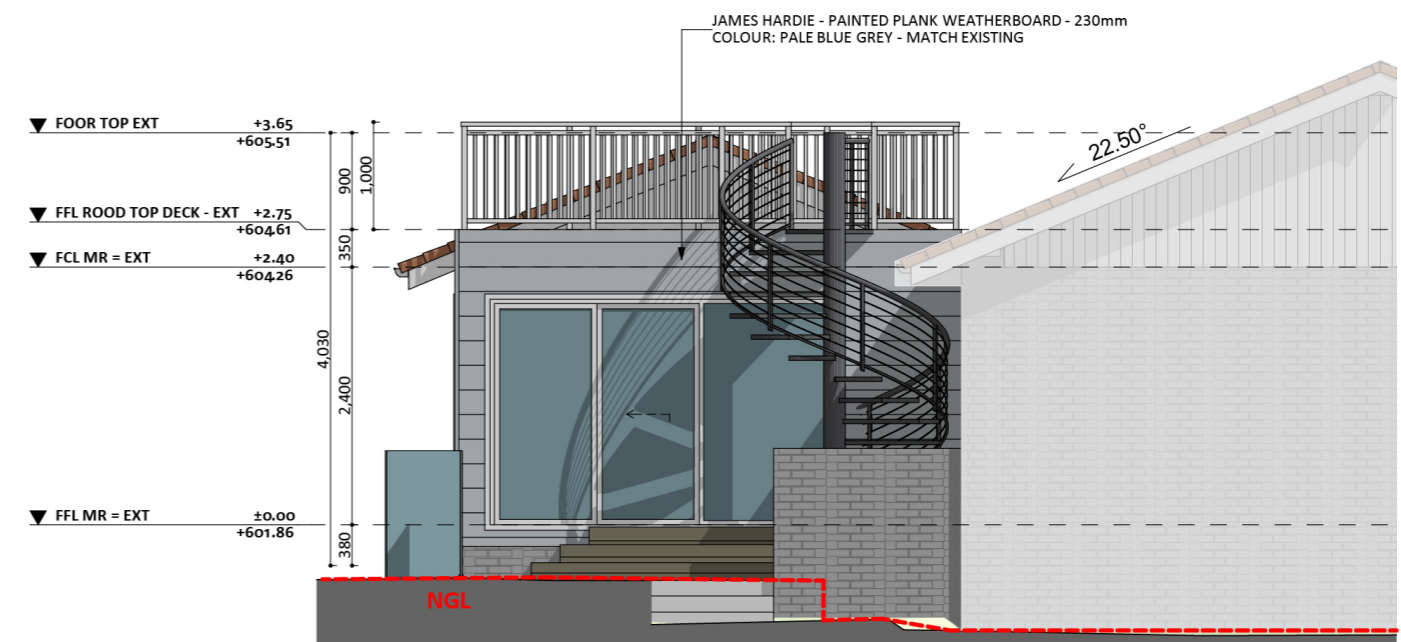

1061

ACT Building Lic: 2012767

FIXED
PRICE
EXTENSIONS

Trims and Gutters
Colour: White

Concrete Roof Tiles
Colour: Match Existing

Aluminium Window and Door Frames
Colour: White

James Hardie Painted Plank Weatherboard
Colour: Pale Blue Grey

An elevation is the height of the structure from ground level to the height of the roof.

ELEVATION 01

ELEVATION 02

An elevation is the height of the structure from ground level to the height of the roof.