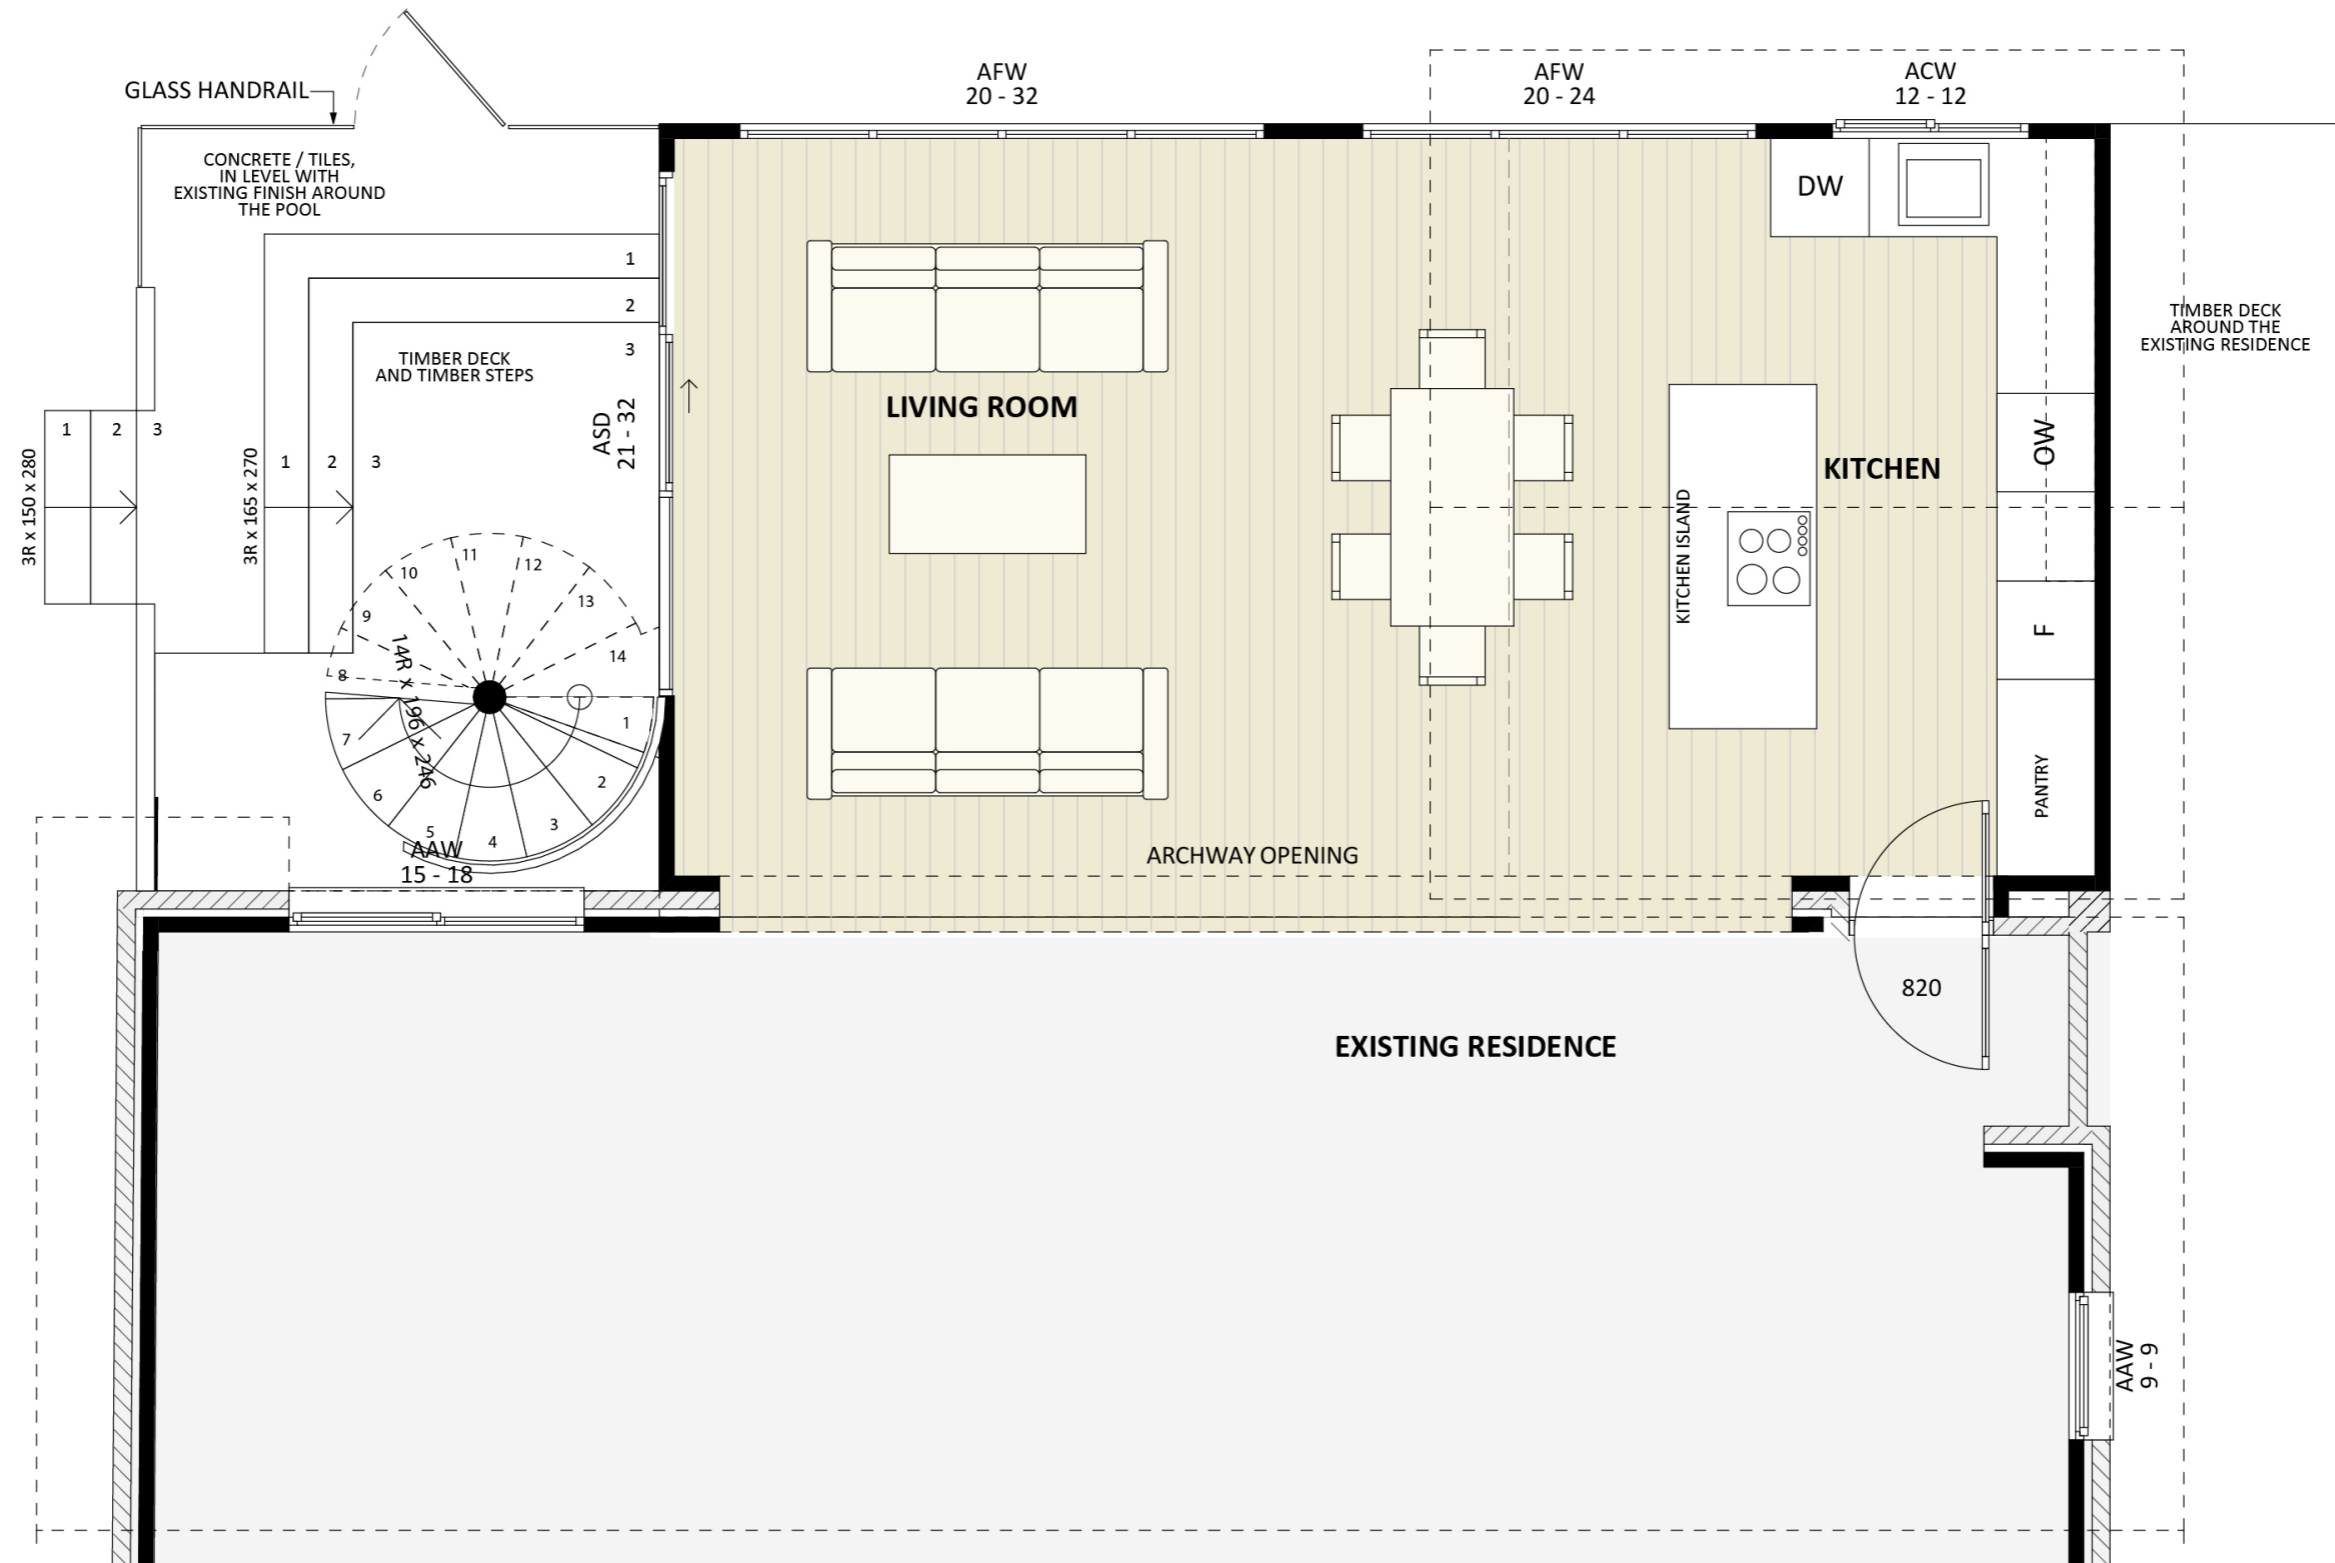

1061

ACT Building Lic: 2012767

FIXED
PRICE
EXTENSIONS

Trims and Gutters
Colour: White

Concrete Roof Tiles
Colour: Match Existing

Aluminium Window and Door Frames
Colour: White

James Hardie Painted Plank Weatherboard
Colour: Pale Blue Grey

An elevation is the height of the structure from ground level to the height of the roof.

ELEVATION 01

ELEVATION 02

An elevation is the height of the structure from ground level to the height of the roof.