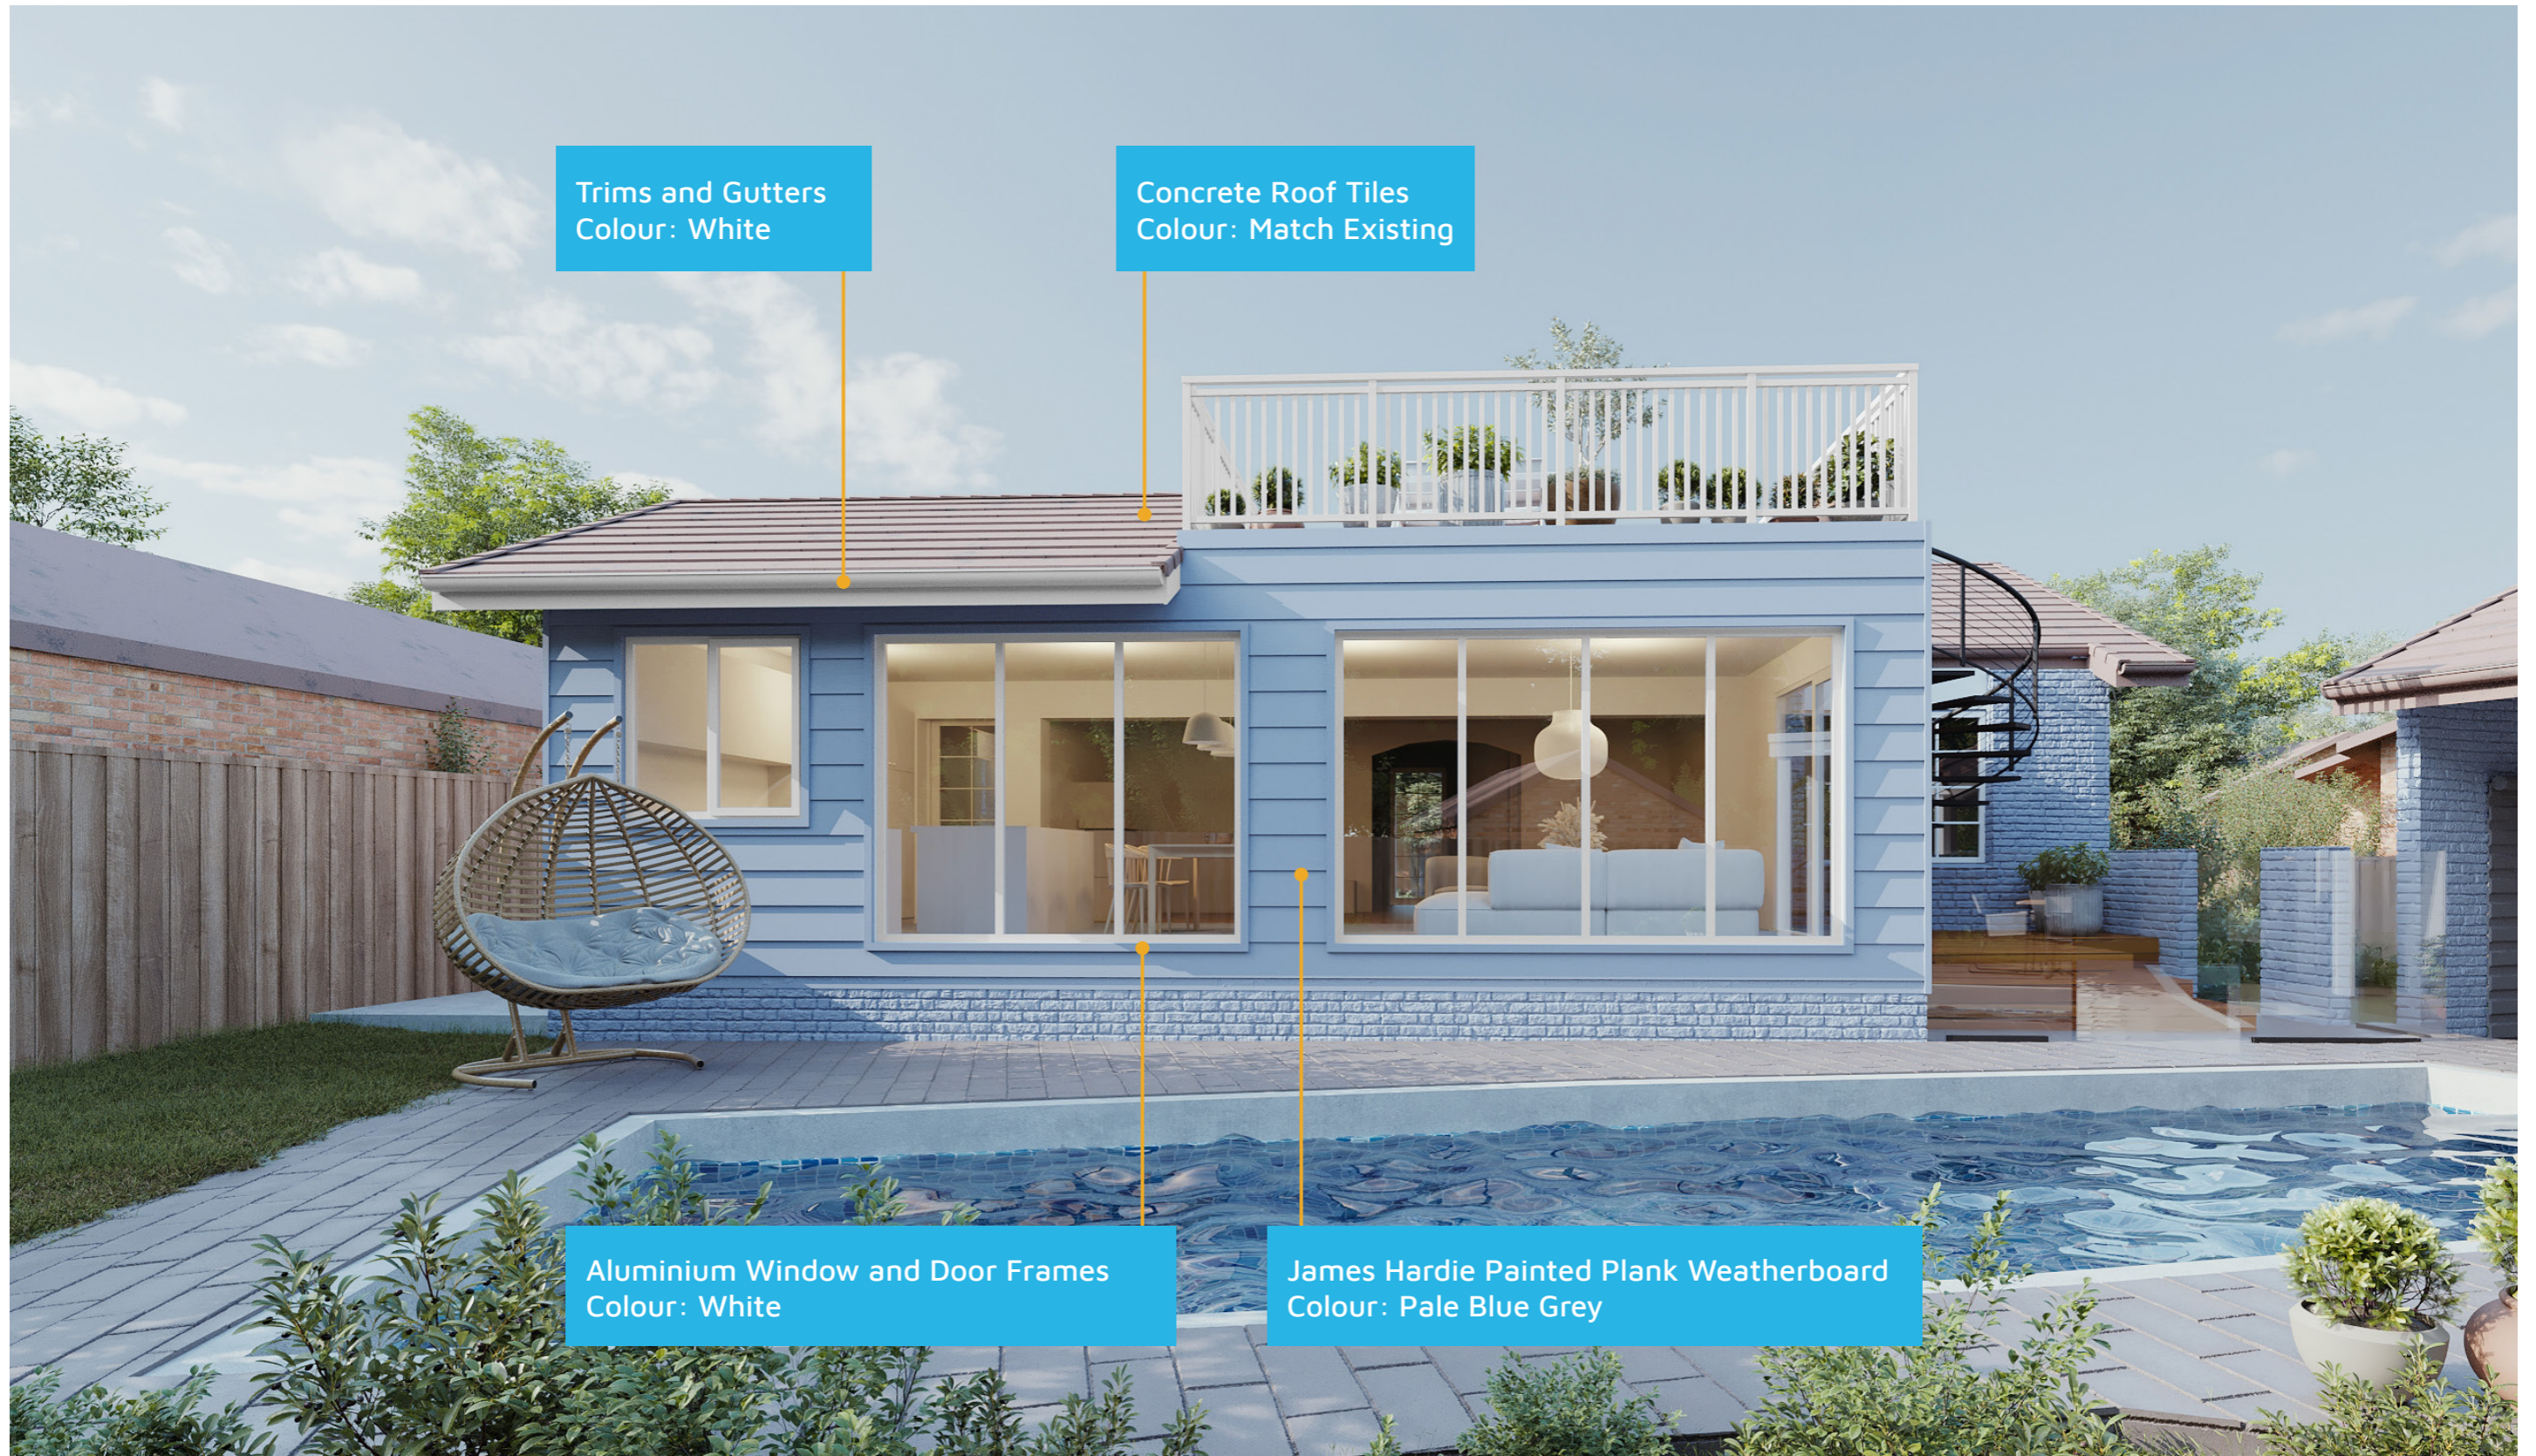

1061

ACT Building Lic: 2012767

FIXED
PRICE
EXTENSIONS

Trims and Gutters
Colour: White

Concrete Roof Tiles
Colour: Match Existing

Aluminium Window and Door Frames
Colour: White

James Hardie Painted Plank Weatherboard
Colour: Pale Blue Grey

An elevation is the height of the structure from ground level to the height of the roof.

ELEVATION 01

ELEVATION 02

An elevation is the height of the structure from ground level to the height of the roof.