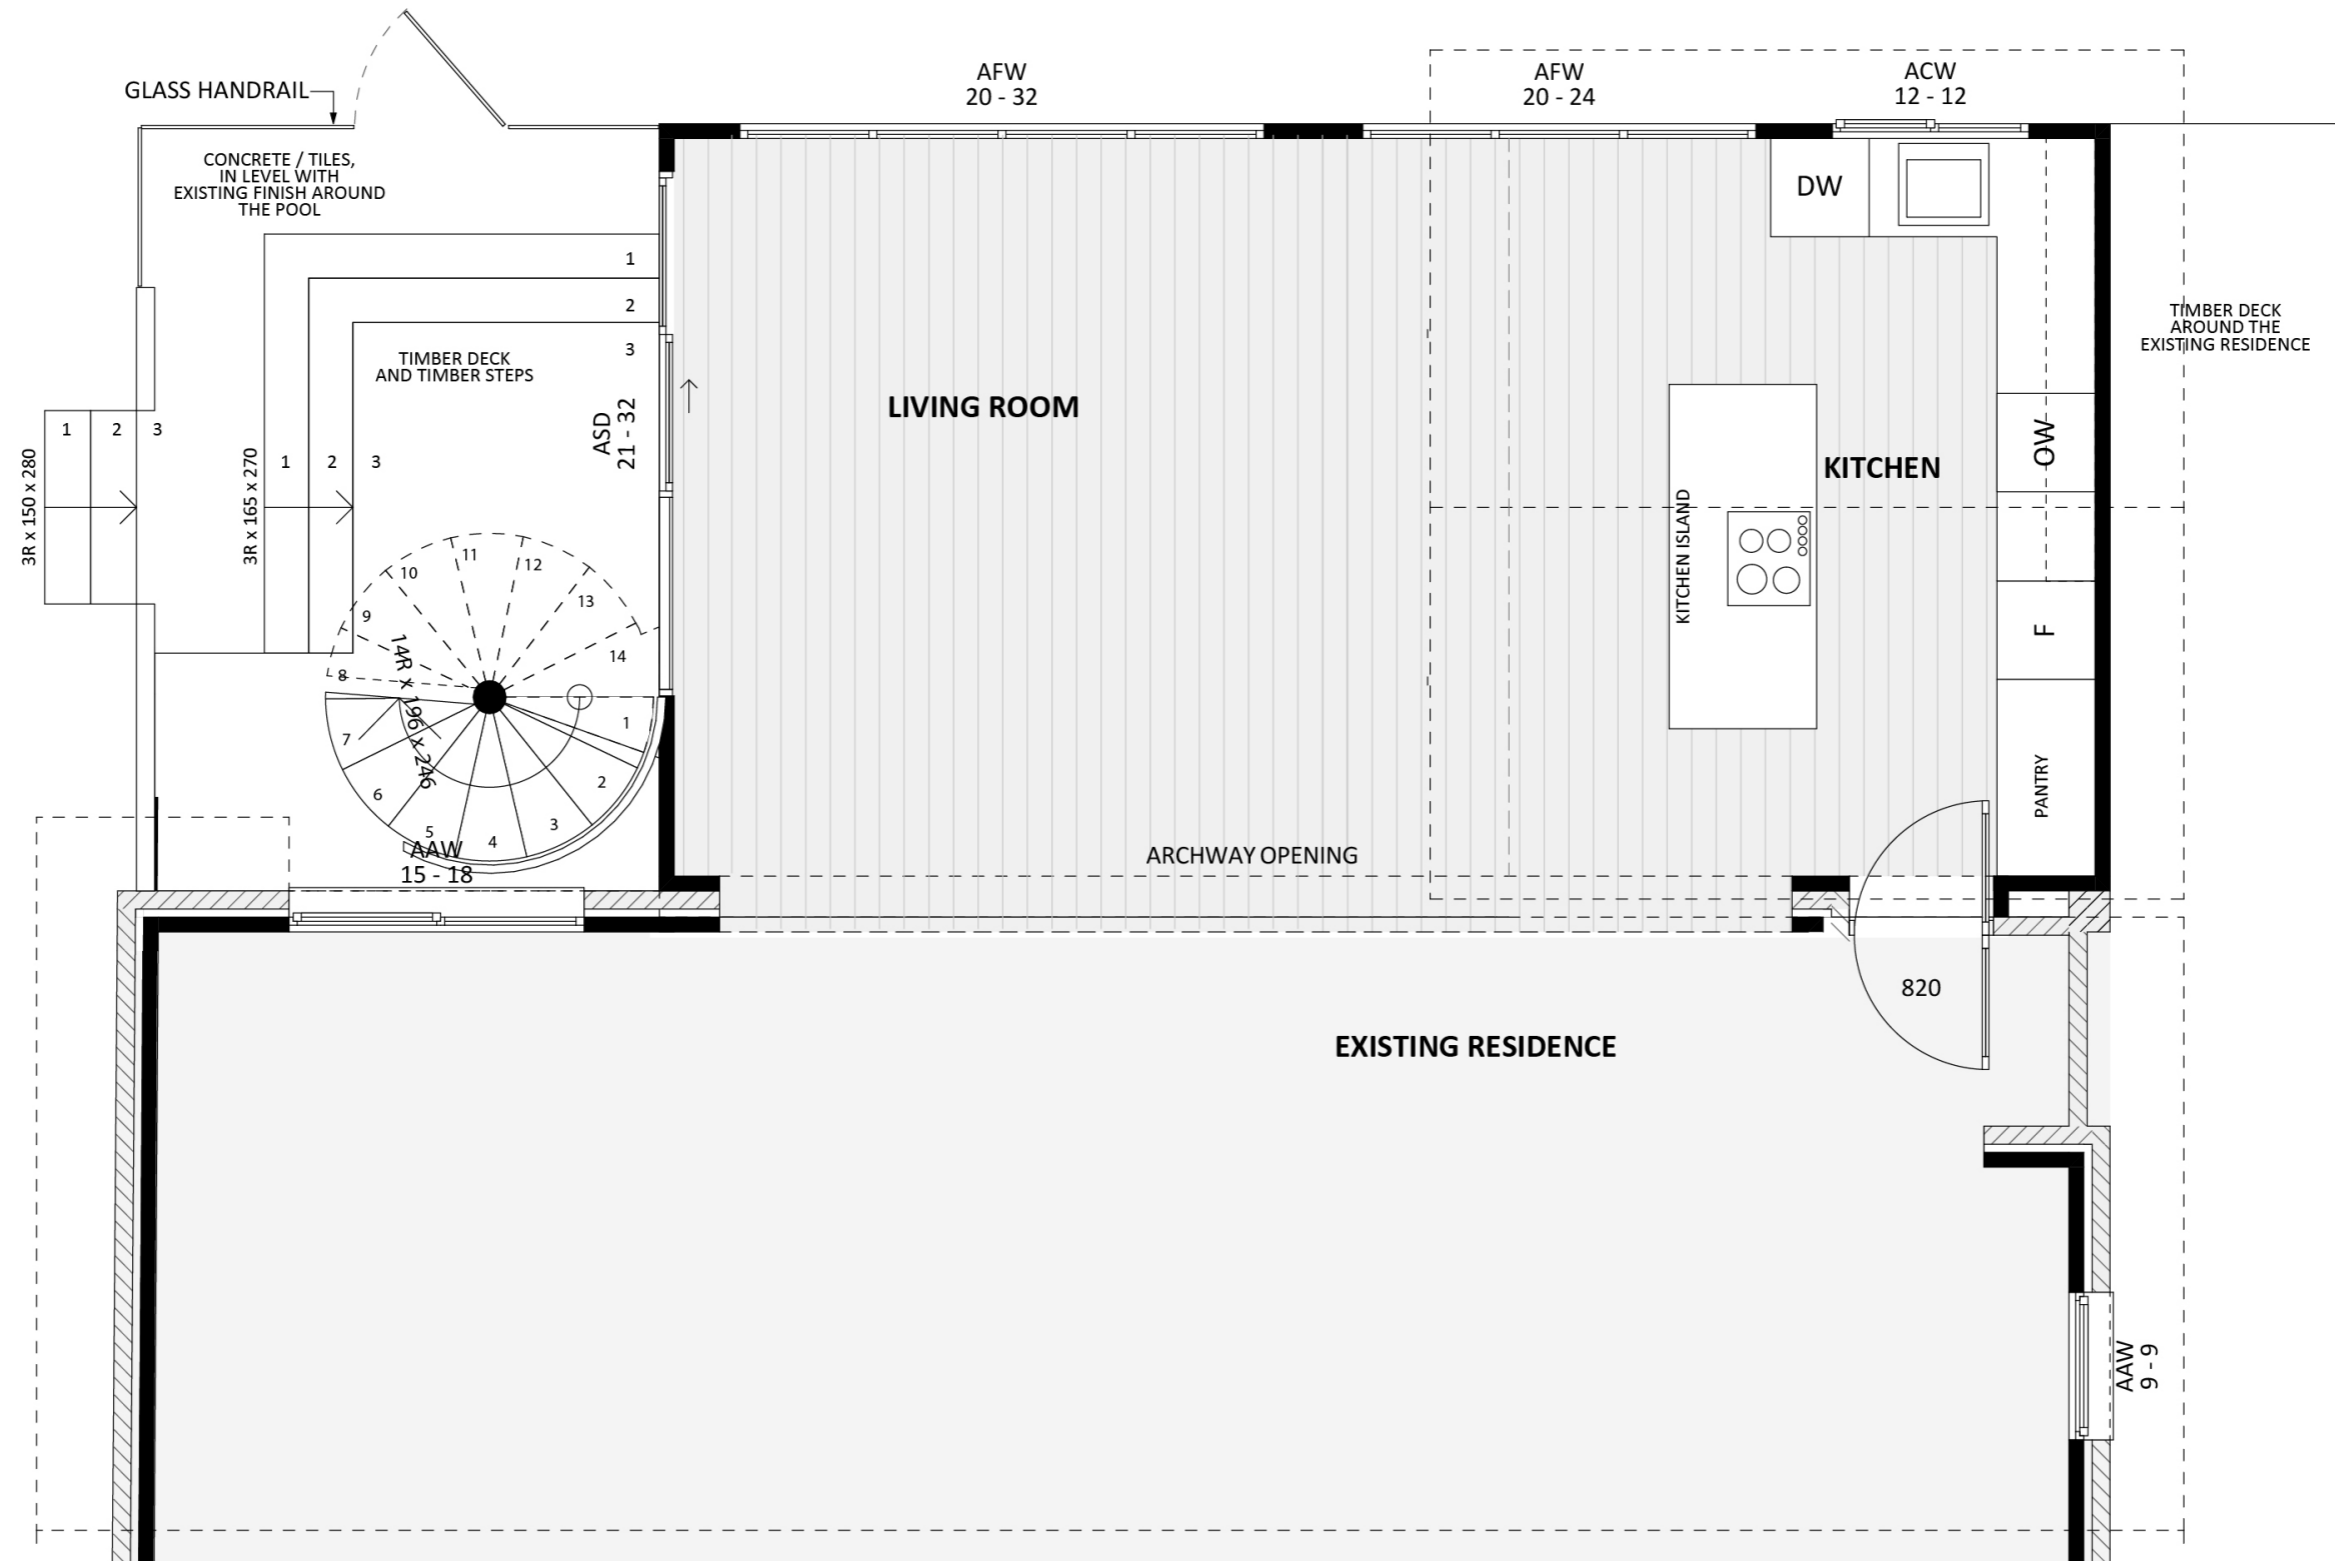

1061

ACT Building Lic: 2012767

FIXED
PRICE
EXTENSIONS

Trims and Gutters
Colour: White

Concrete Roof Tiles
Colour: Match Existing

Aluminium Window and Door Frames
Colour: White

James Hardie Painted Plank Weatherboard
Colour: Pale Blue Grey

An elevation is the height of the structure from ground level to the height of the roof.

ELEVATION 01

ELEVATION 02

An elevation is the height of the structure from ground level to the height of the roof.