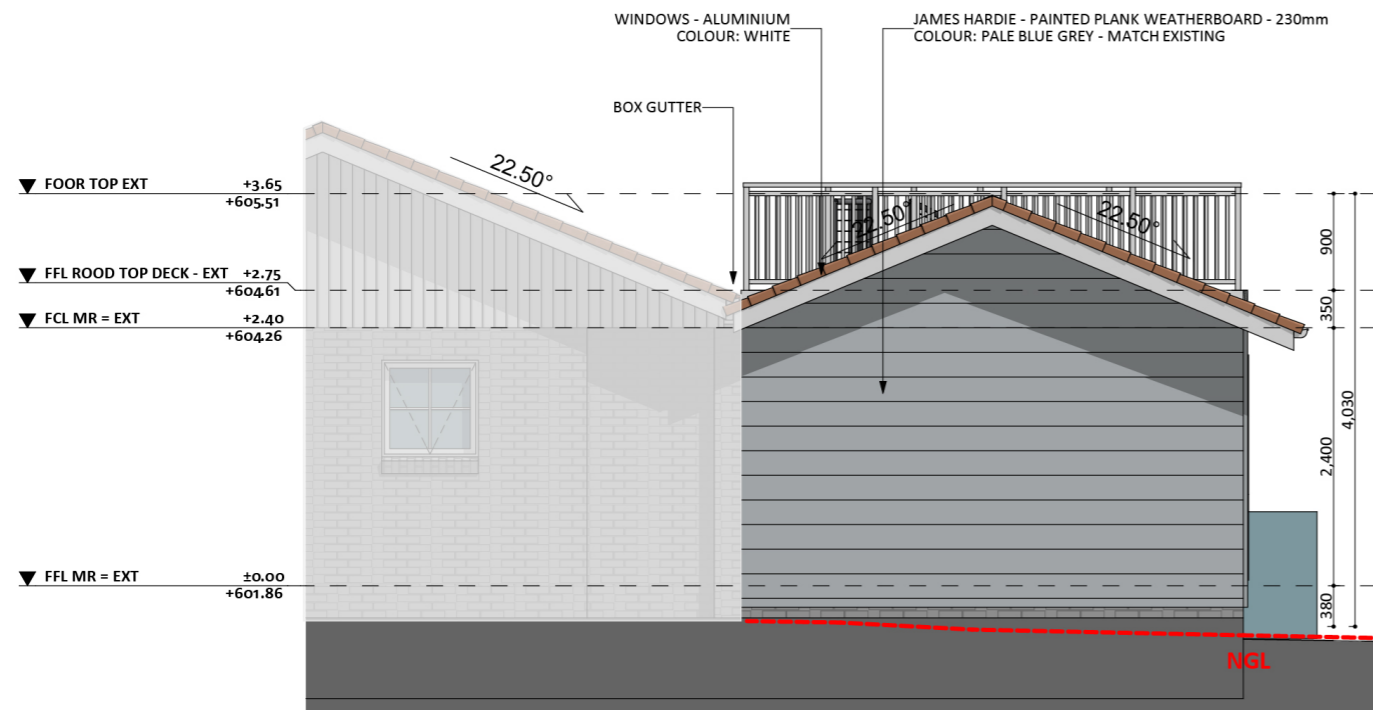

1061

ACT Building Lic: 2012767

FIXED
PRICE
EXTENSIONS

Trims and Gutters
Colour: White

Concrete Roof Tiles
Colour: Match Existing

Aluminium Window and Door Frames
Colour: White

James Hardie Painted Plank Weatherboard
Colour: Pale Blue Grey

An elevation is the height of the structure from ground level to the height of the roof.

ELEVATION 01

ELEVATION 02

An elevation is the height of the structure from ground level to the height of the roof.