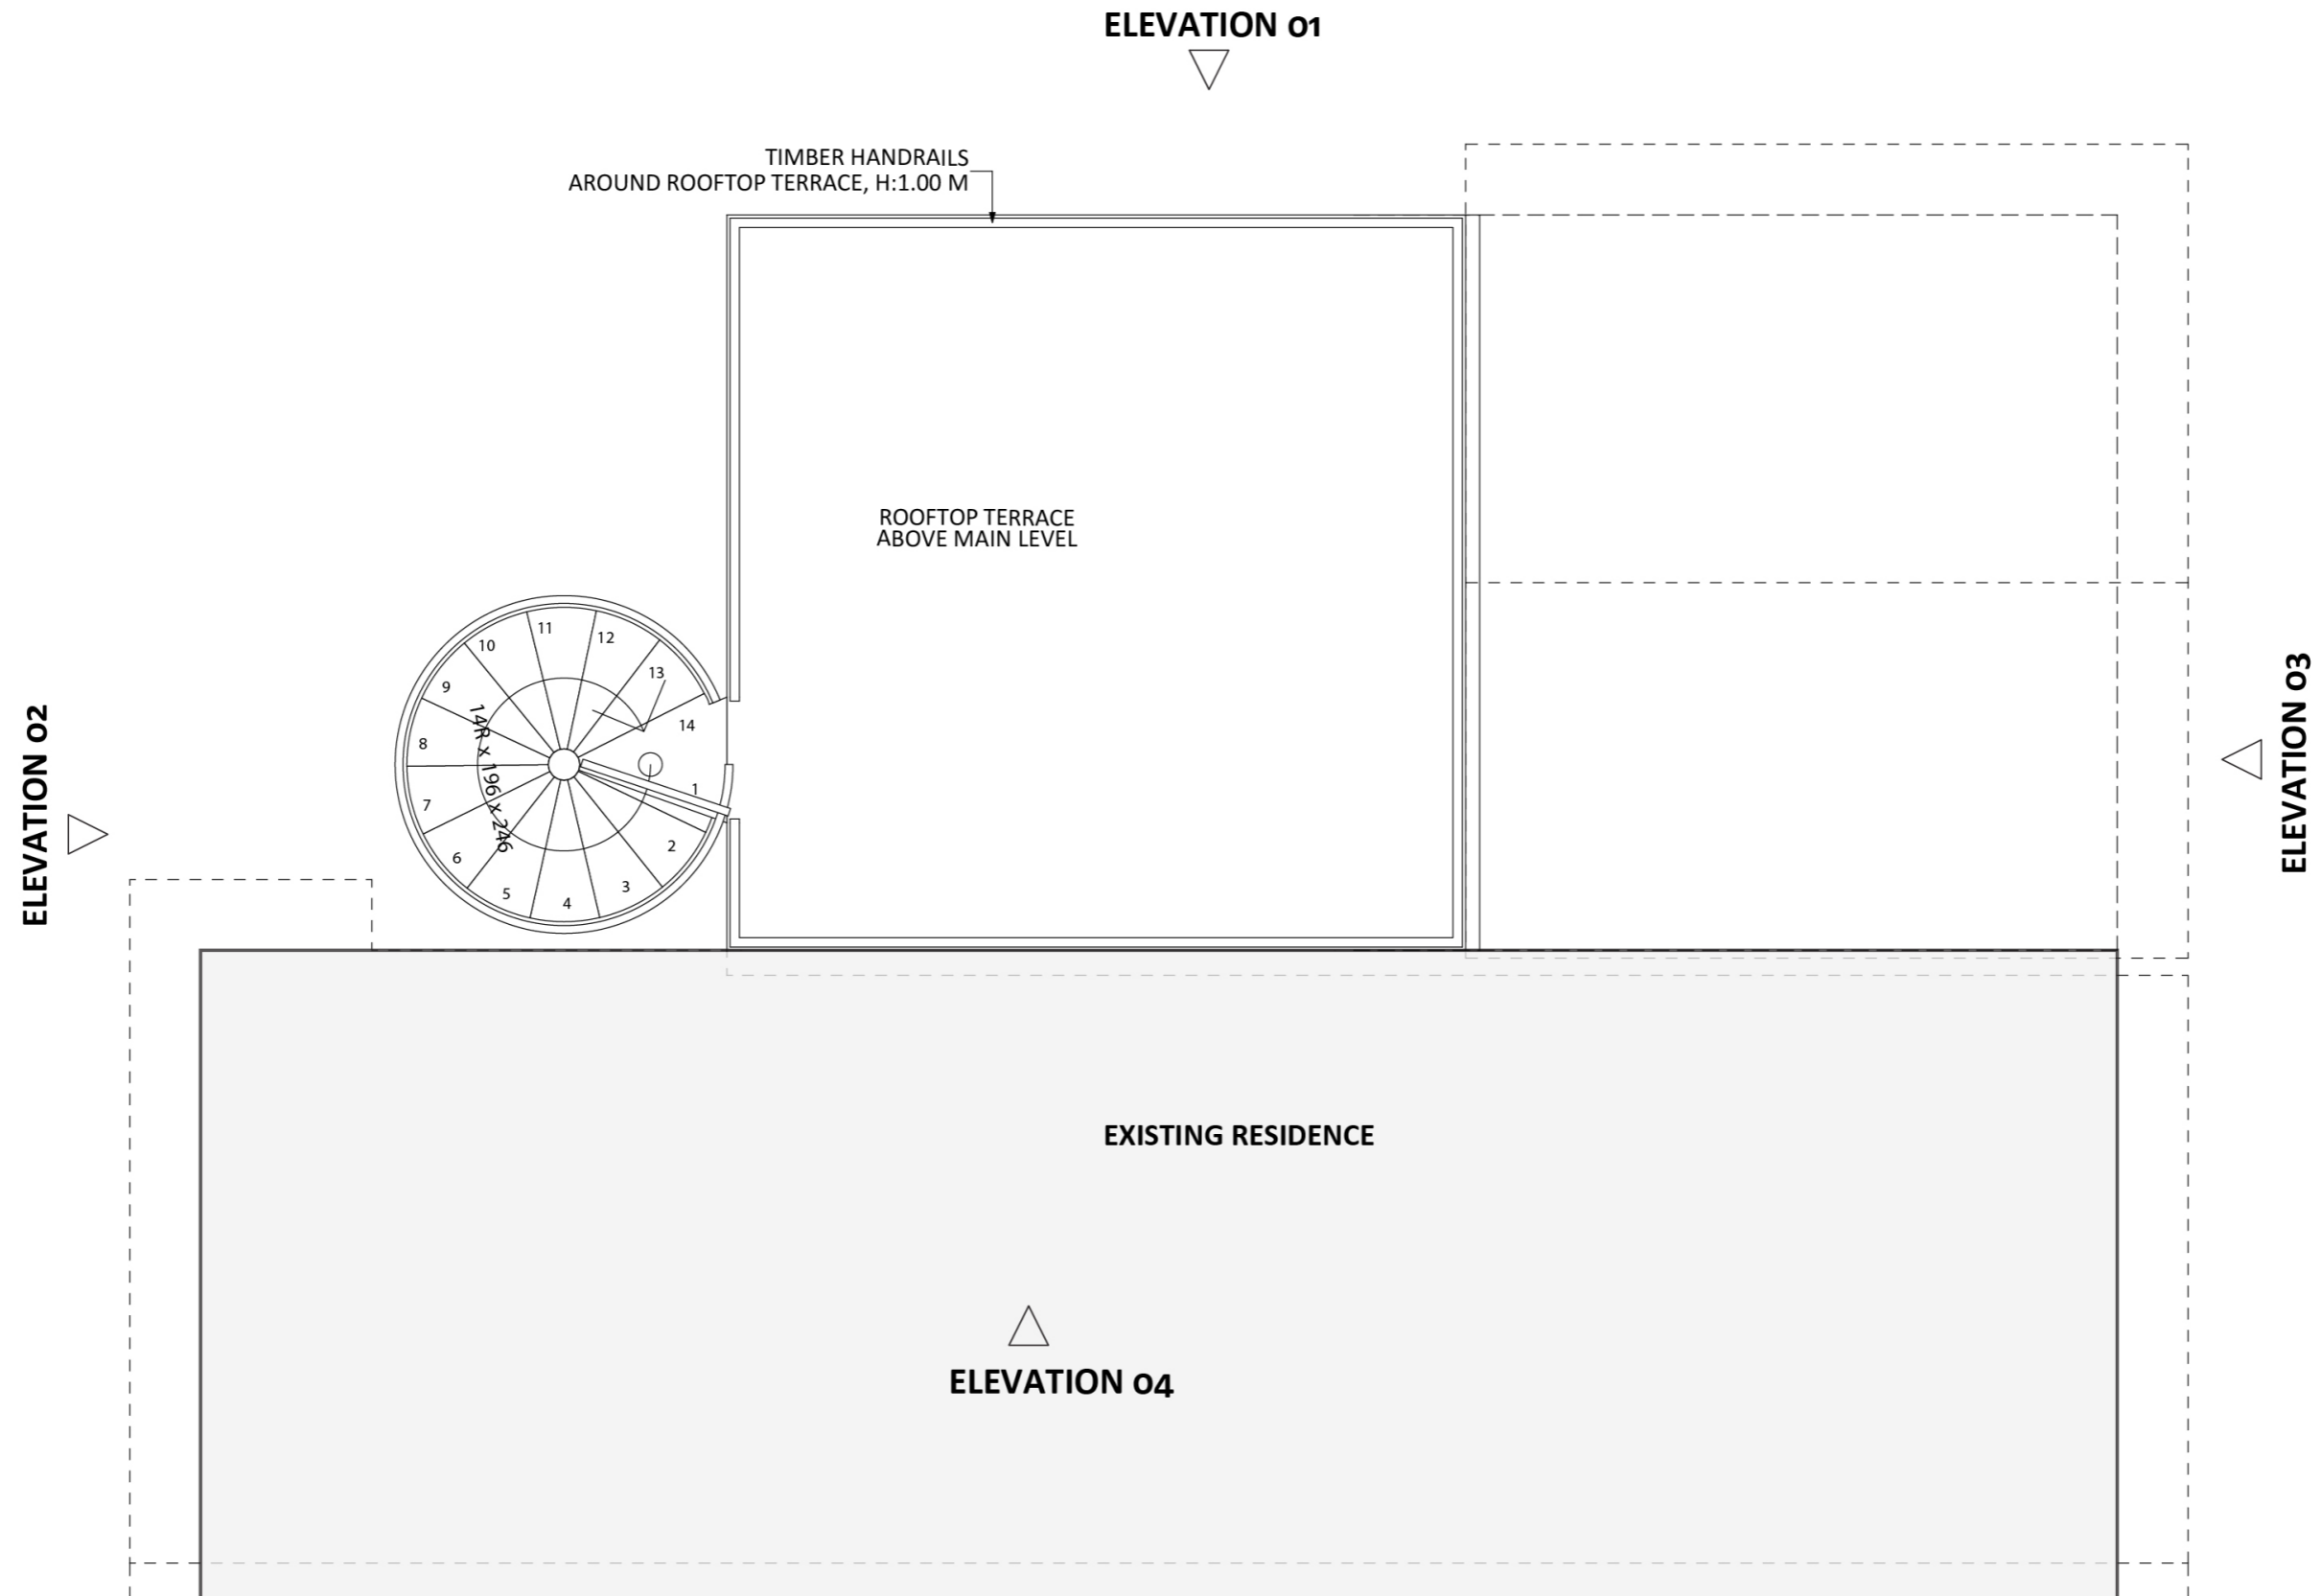

1061

ACT Building Lic: 2012767

FIXED
PRICE
EXTENSIONS

Trims and Gutters
Colour: White

Concrete Roof Tiles
Colour: Match Existing

Aluminium Window and Door Frames
Colour: White

James Hardie Painted Plank Weatherboard
Colour: Pale Blue Grey

An elevation is the height of the structure from ground level to the height of the roof.

ELEVATION 01

ELEVATION 02

An elevation is the height of the structure from ground level to the height of the roof.