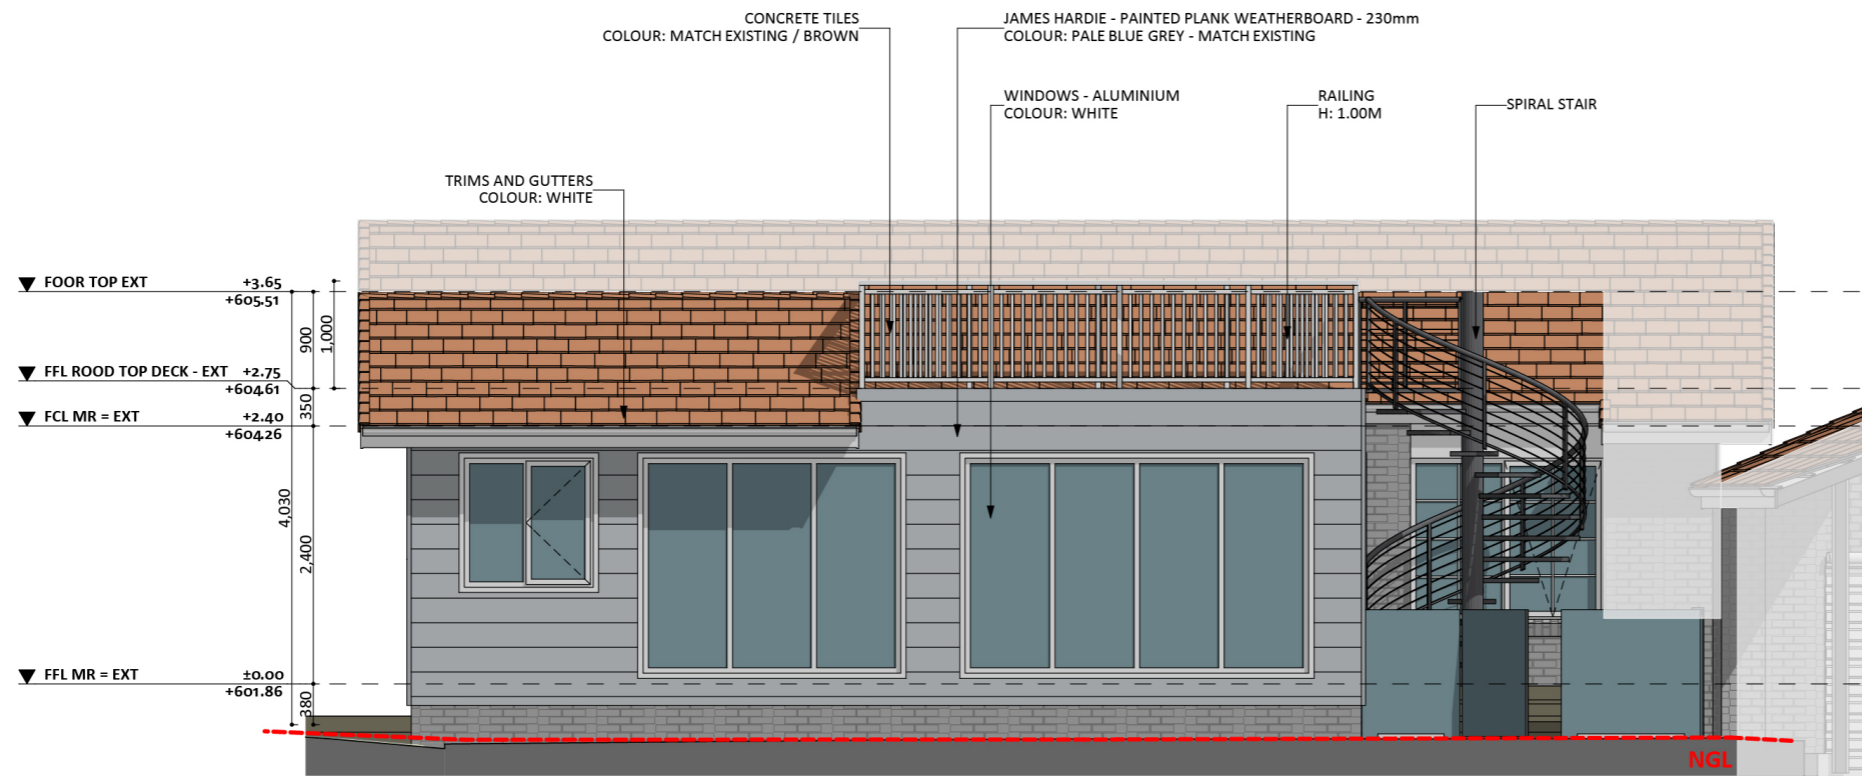

1061

ACT Building Lic: 2012767

FIXED
PRICE
EXTENSIONS

Trims and Gutters
Colour: White

Concrete Roof Tiles
Colour: Match Existing

Aluminium Window and Door Frames
Colour: White

James Hardie Painted Plank Weatherboard
Colour: Pale Blue Grey

An elevation is the height of the structure from ground level to the height of the roof.

ELEVATION 01

ELEVATION 02

An elevation is the height of the structure from ground level to the height of the roof.