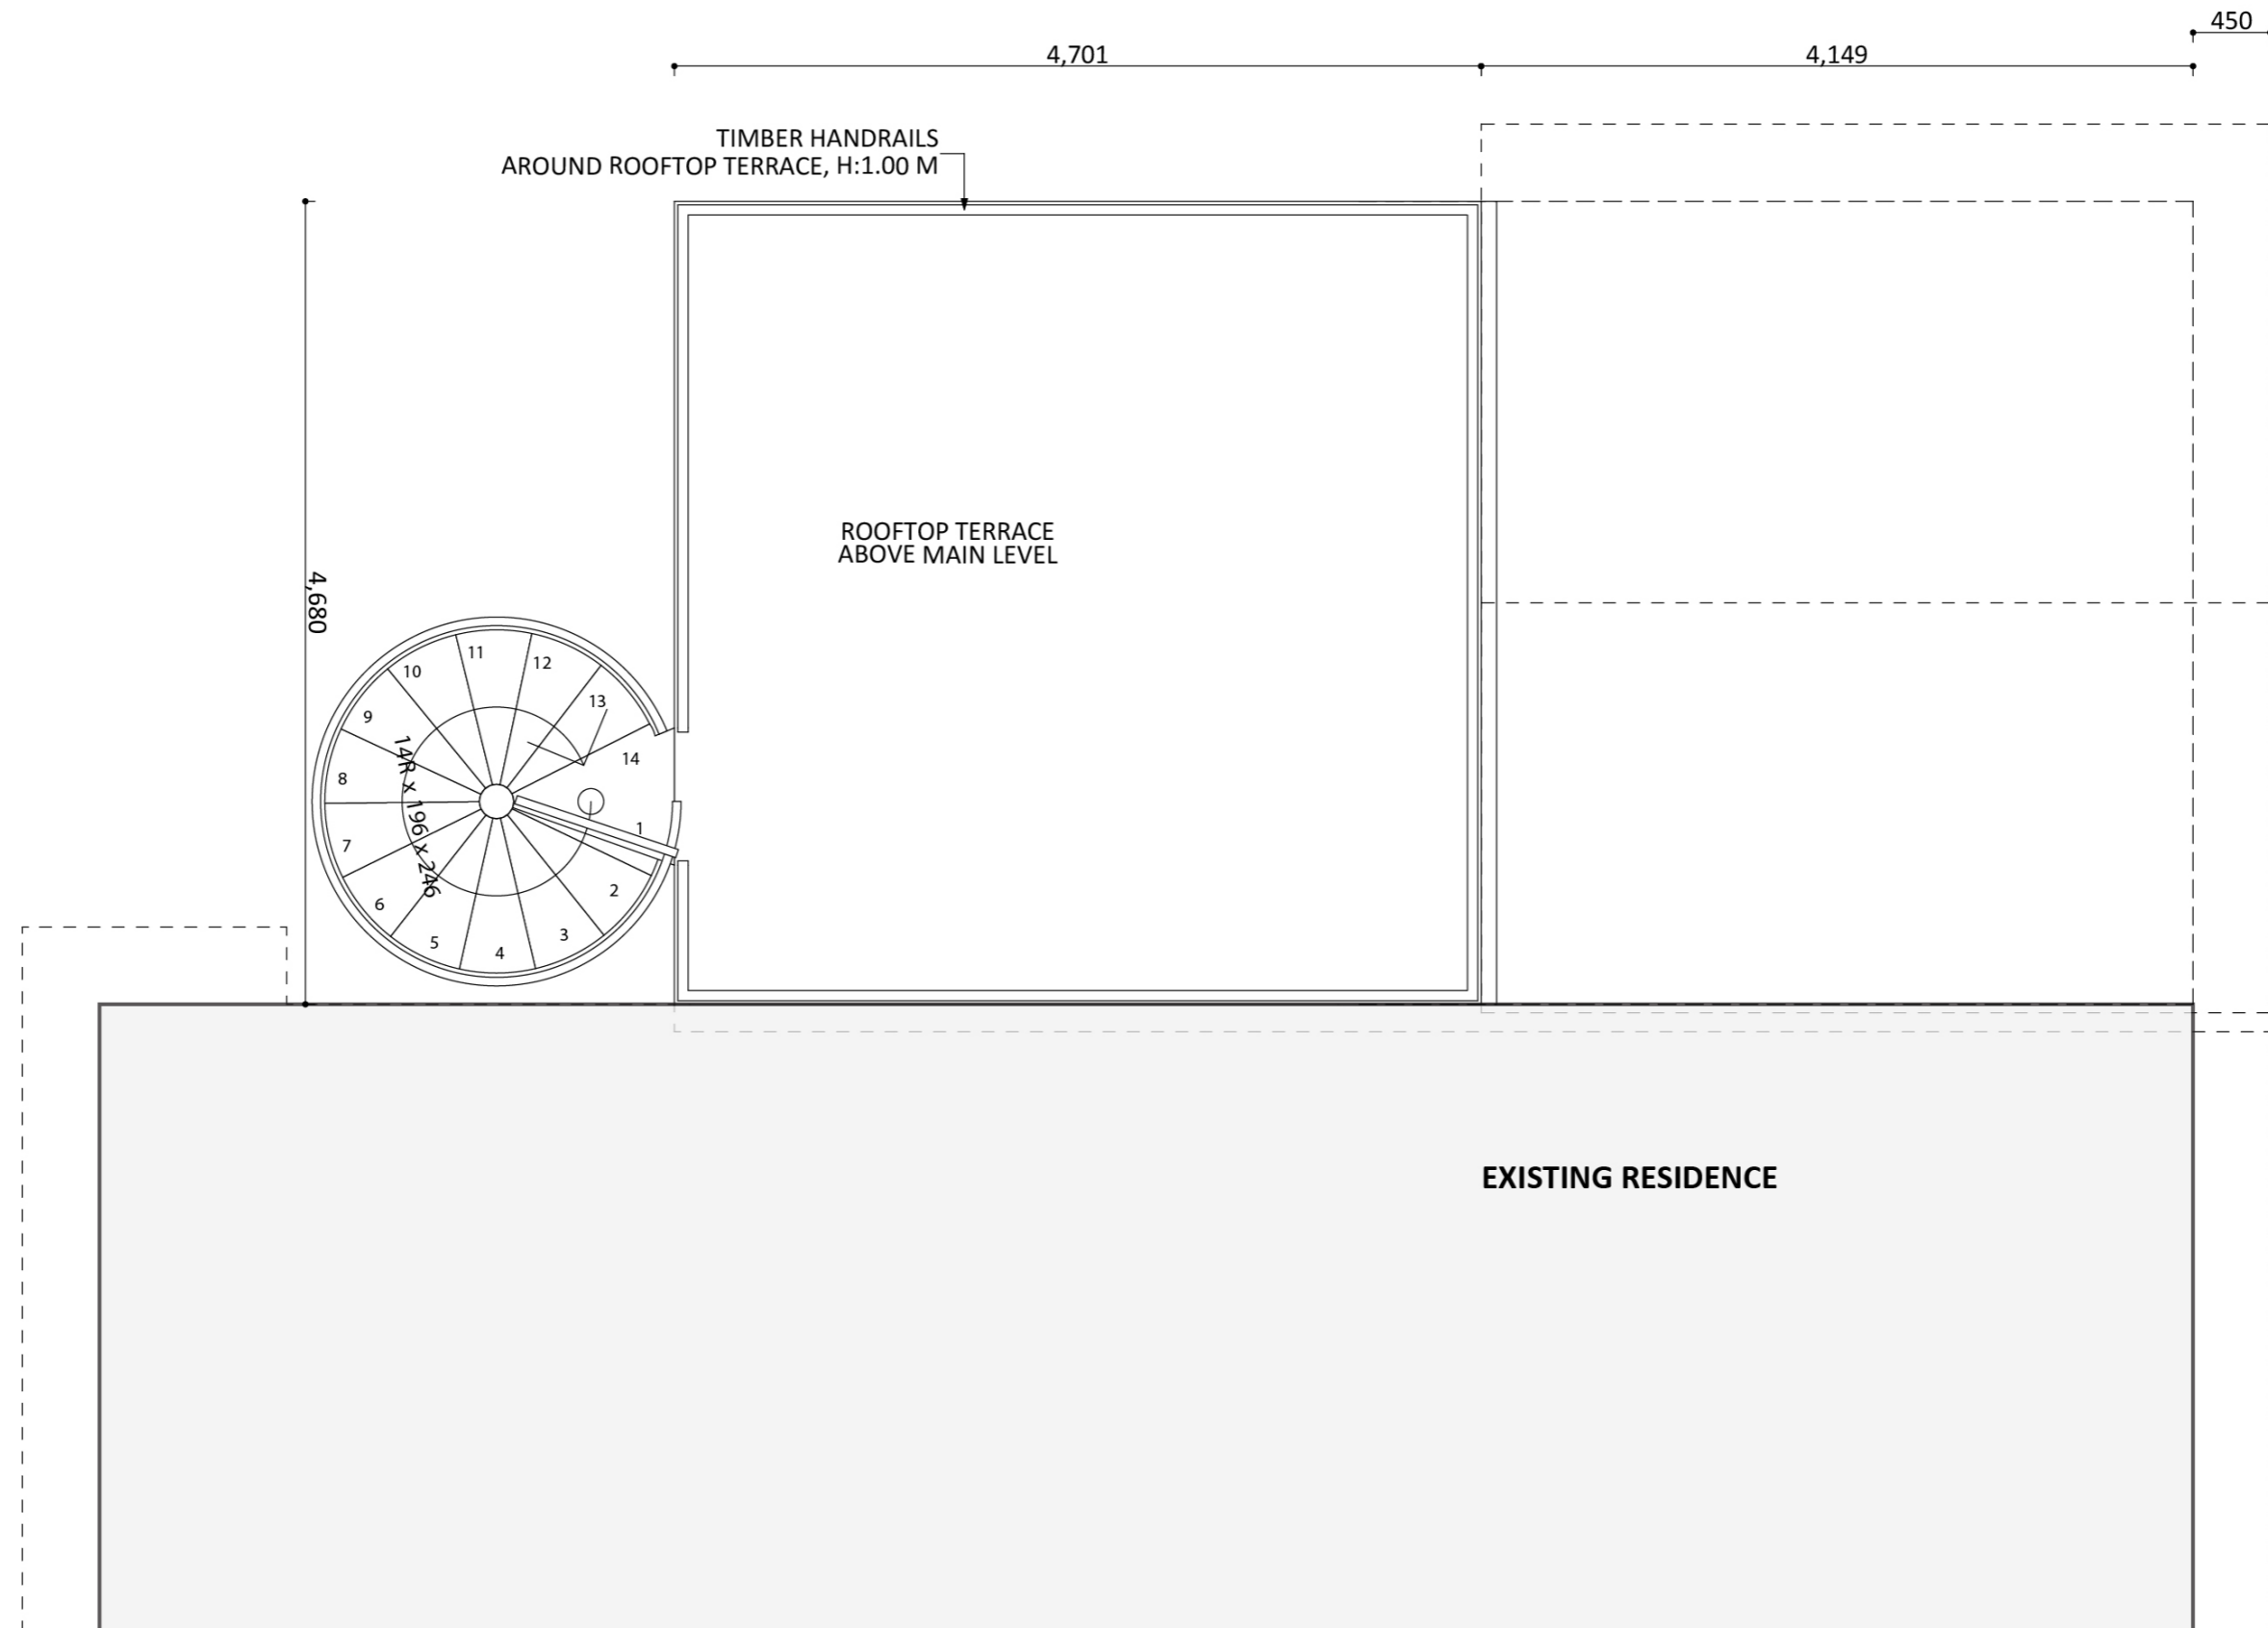

1061

ACT Building Lic: 2012767

FIXED
PRICE
EXTENSIONS

Trims and Gutters
Colour: White

Concrete Roof Tiles
Colour: Match Existing

Aluminium Window and Door Frames
Colour: White

James Hardie Painted Plank Weatherboard
Colour: Pale Blue Grey

An elevation is the height of the structure from ground level to the height of the roof.

ELEVATION 01

ELEVATION 02

An elevation is the height of the structure from ground level to the height of the roof.