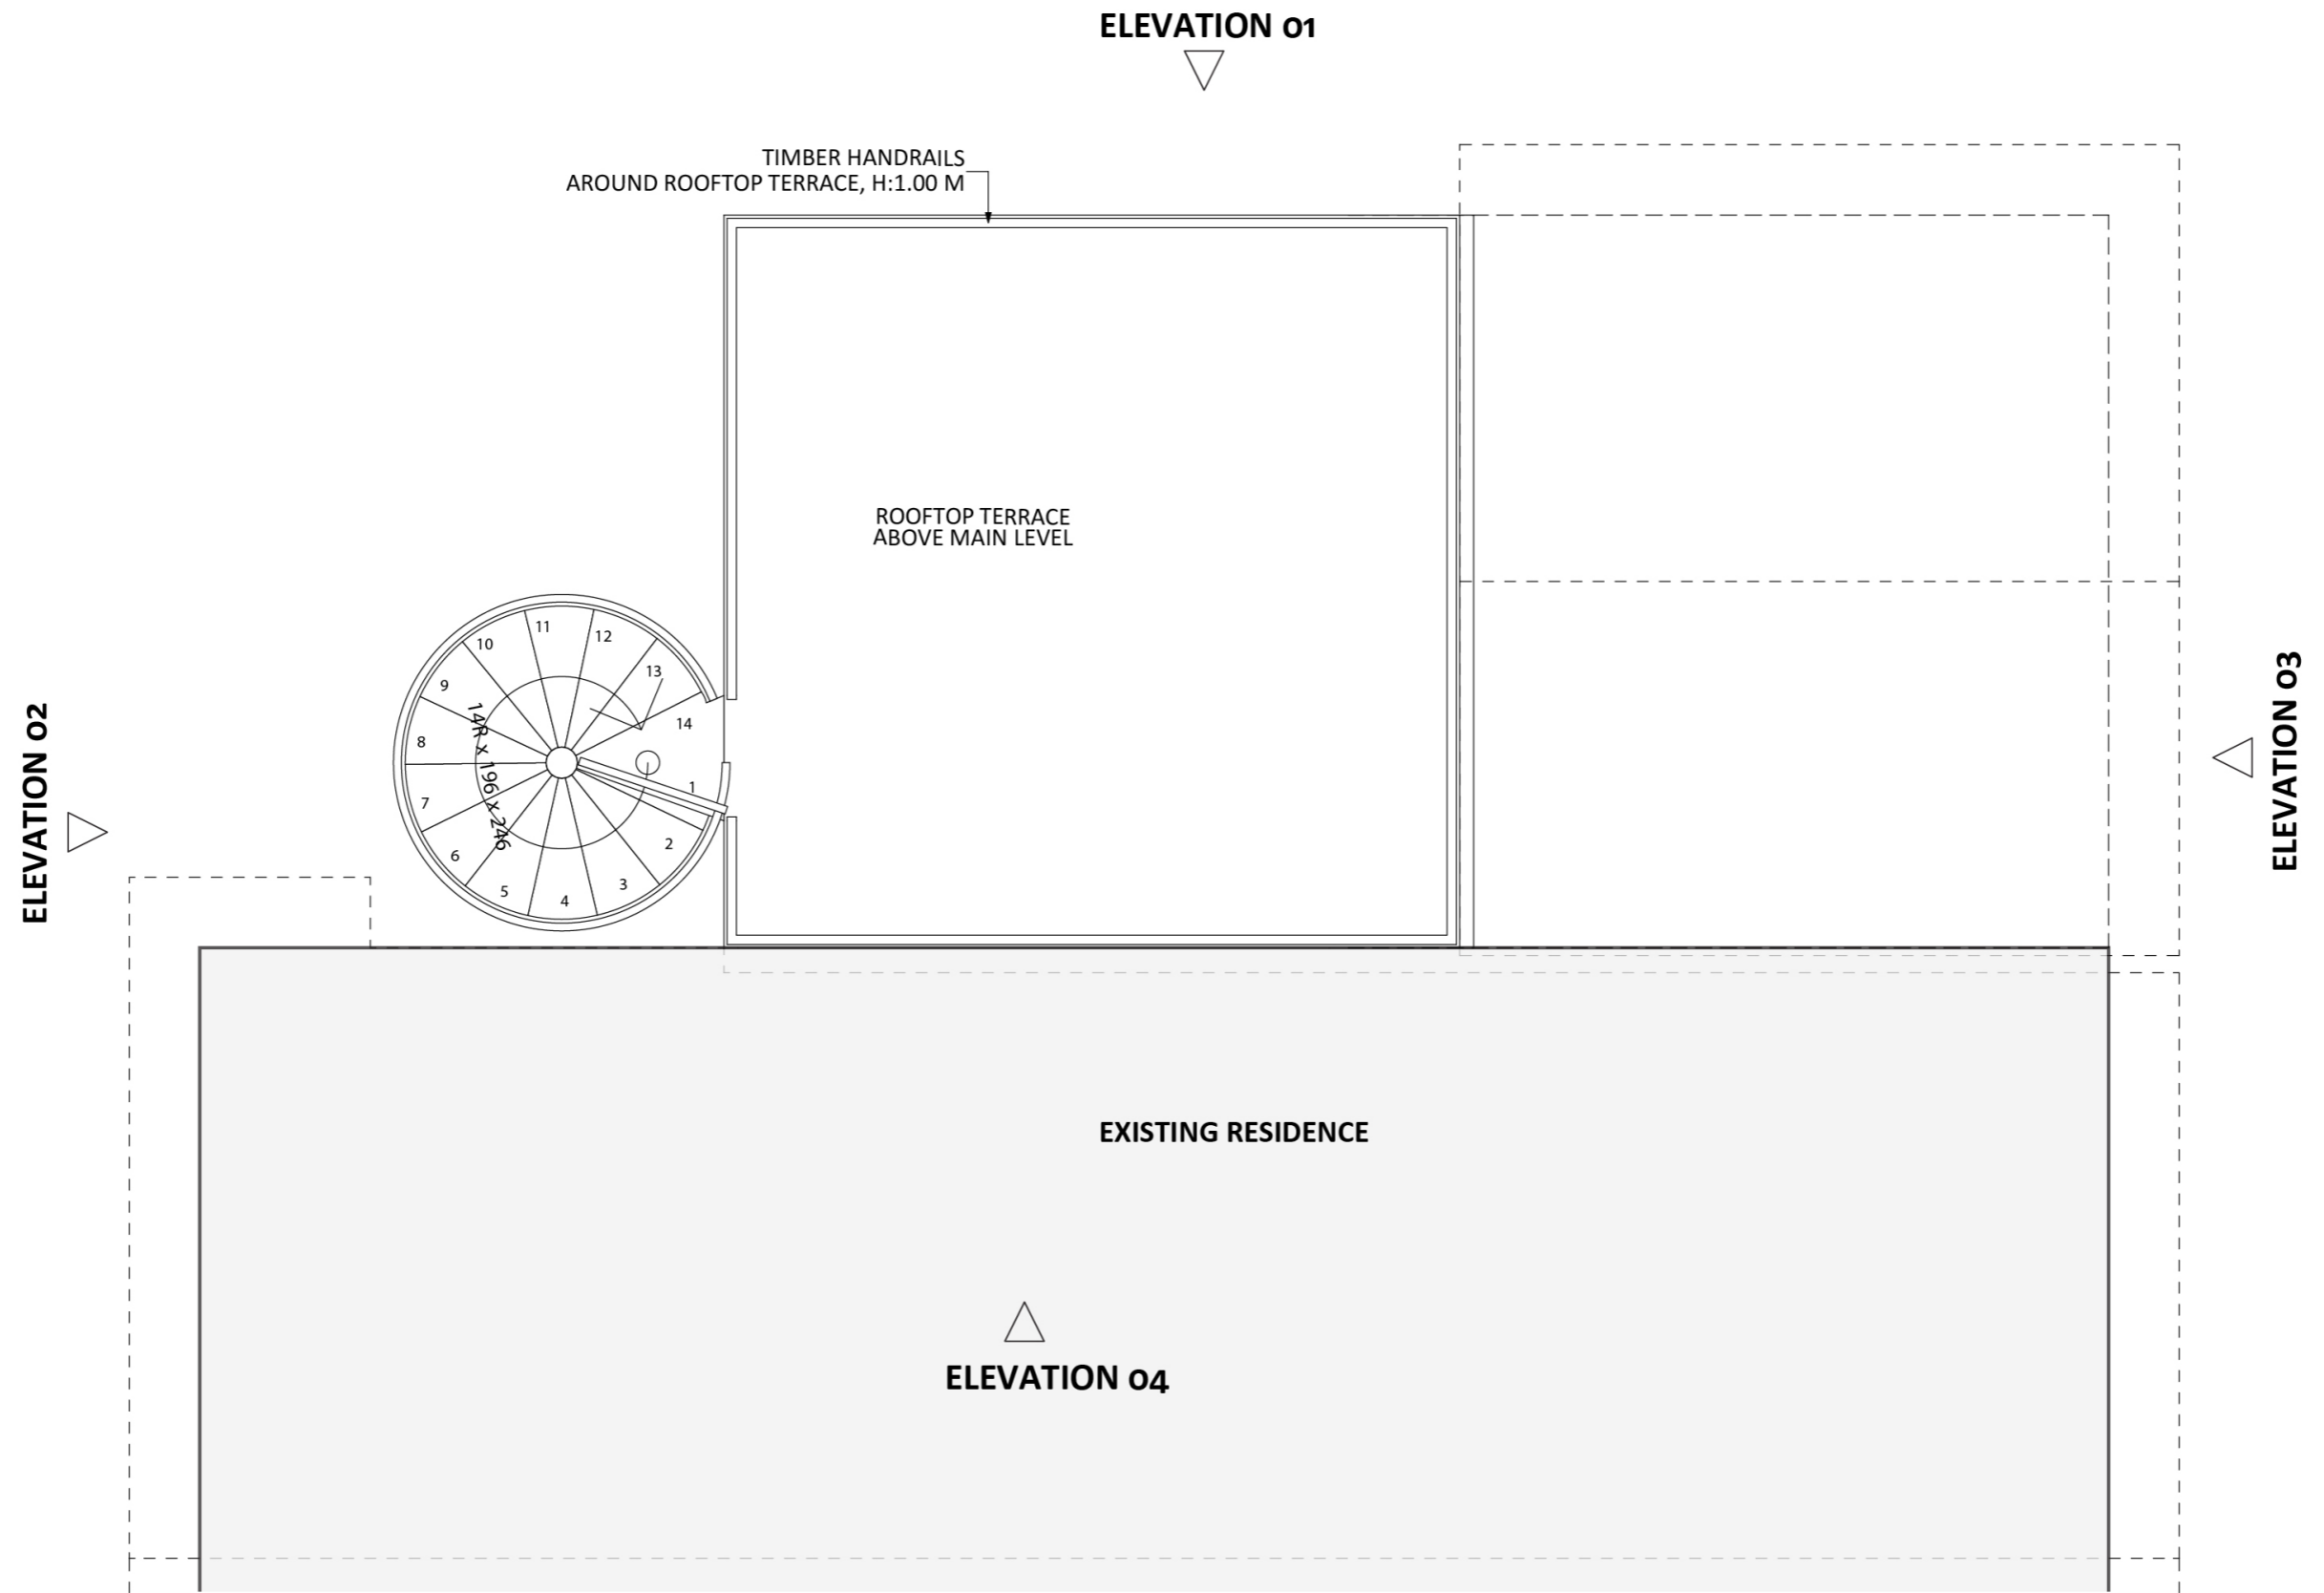

1061

ACT Building Lic: 2012767

FIXED
PRICE
EXTENSIONS

Trims and Gutters
Colour: White

Concrete Roof Tiles
Colour: Match Existing

Aluminium Window and Door Frames
Colour: White

James Hardie Painted Plank Weatherboard
Colour: Pale Blue Grey

An elevation is the height of the structure from ground level to the height of the roof.

ELEVATION 01

ELEVATION 02

An elevation is the height of the structure from ground level to the height of the roof.