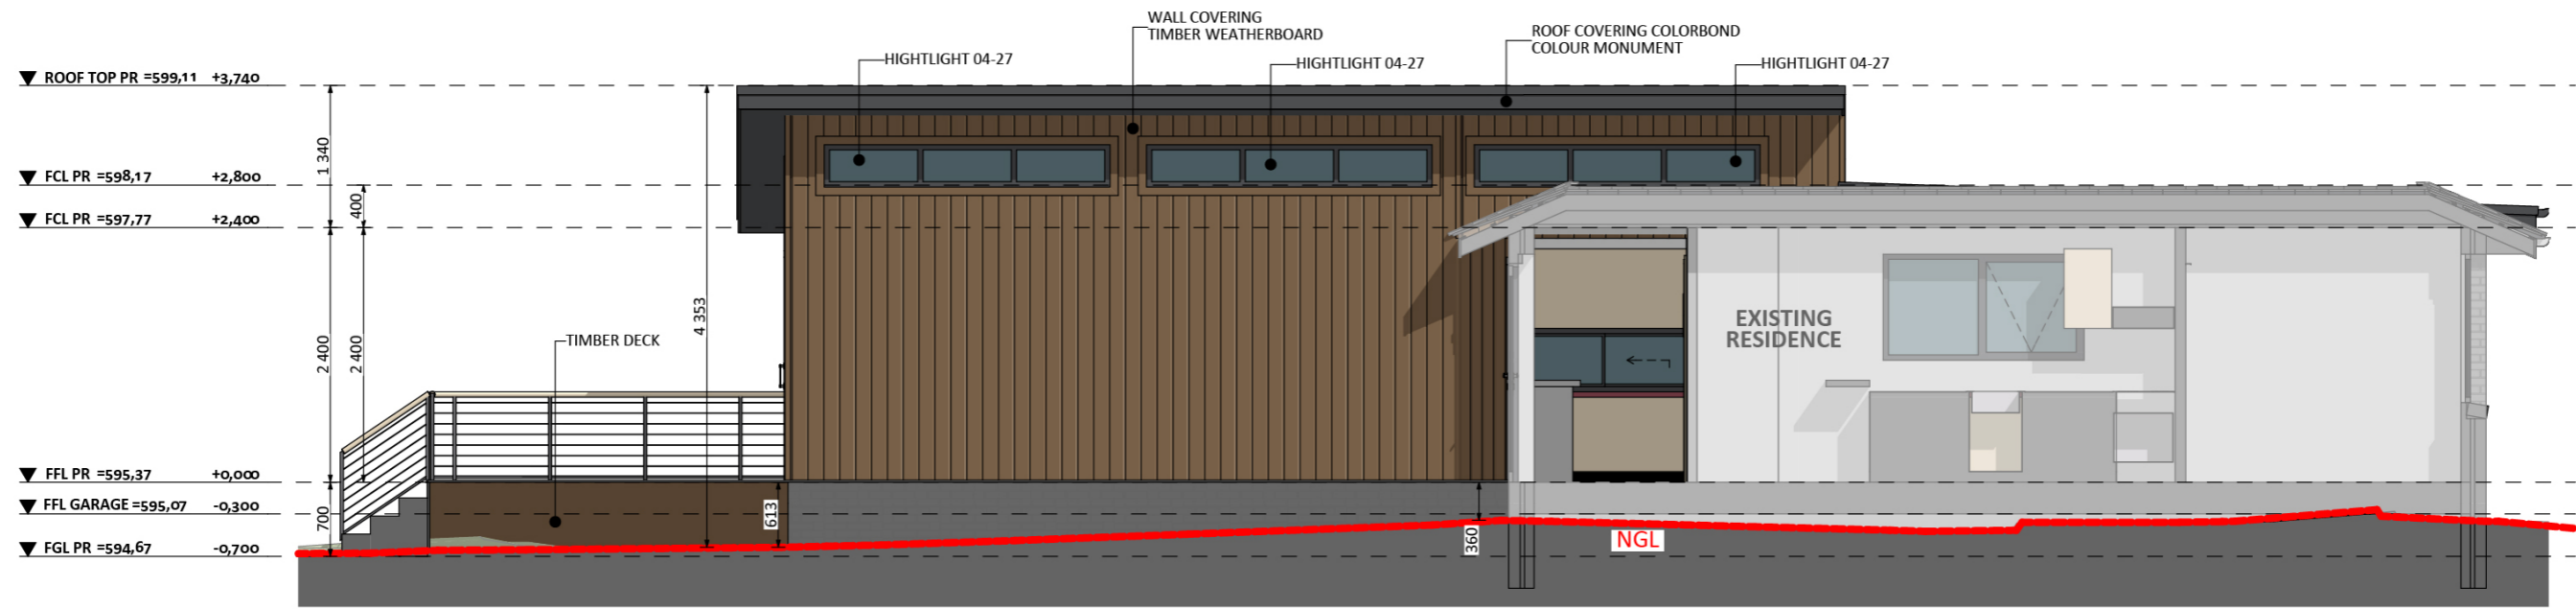

1059

ACT Building Lic: 2012767

FIXED
PRICE
EXTENSIONS

Cement Sheeting
Colour: Surfmist

Colorbond Roof
Colour: Monument

Weatherboard Wall Coverings
Colour: Natural Timber

Deck
Colour: Natural Timber

Aluminium Window and Door Frames
Colour: Monument

An elevation is the height of the structure from ground level to the height of the roof.

An elevation is the height of the structure from ground level to the height of the roof.

NORTH-EAST ELEVATION

NORTH-WEST ELEVATION