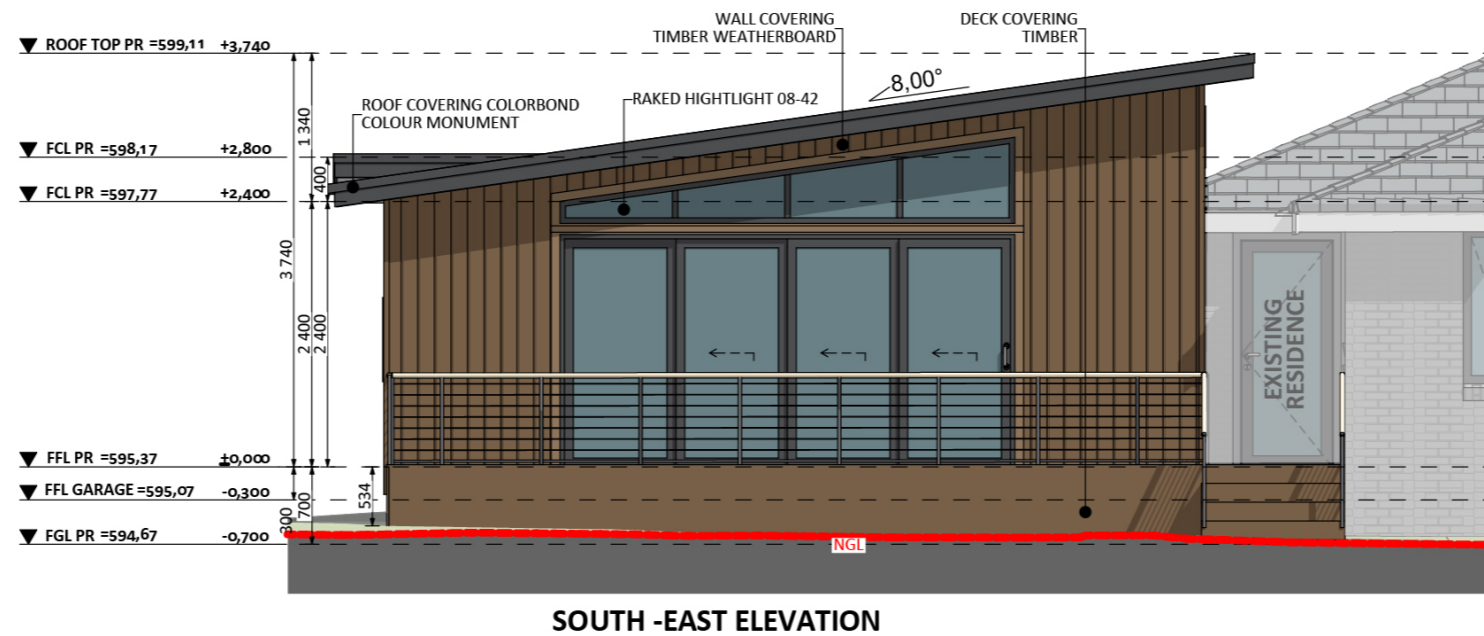

1059

ACT Building Lic: 2012767

FIXED
PRICE
EXTENSIONS

Cement Sheeting
Colour: Surfmist

Colorbond Roof
Colour: Monument

Weatherboard Wall Coverings
Colour: Natural Timber

Deck
Colour: Natural Timber

Aluminium Window and Door Frames
Colour: Monument

An elevation is the height of the structure from ground level to the height of the roof.

An elevation is the height of the structure from ground level to the height of the roof.

NORTH-EAST ELEVATION

NORTH-WEST ELEVATION