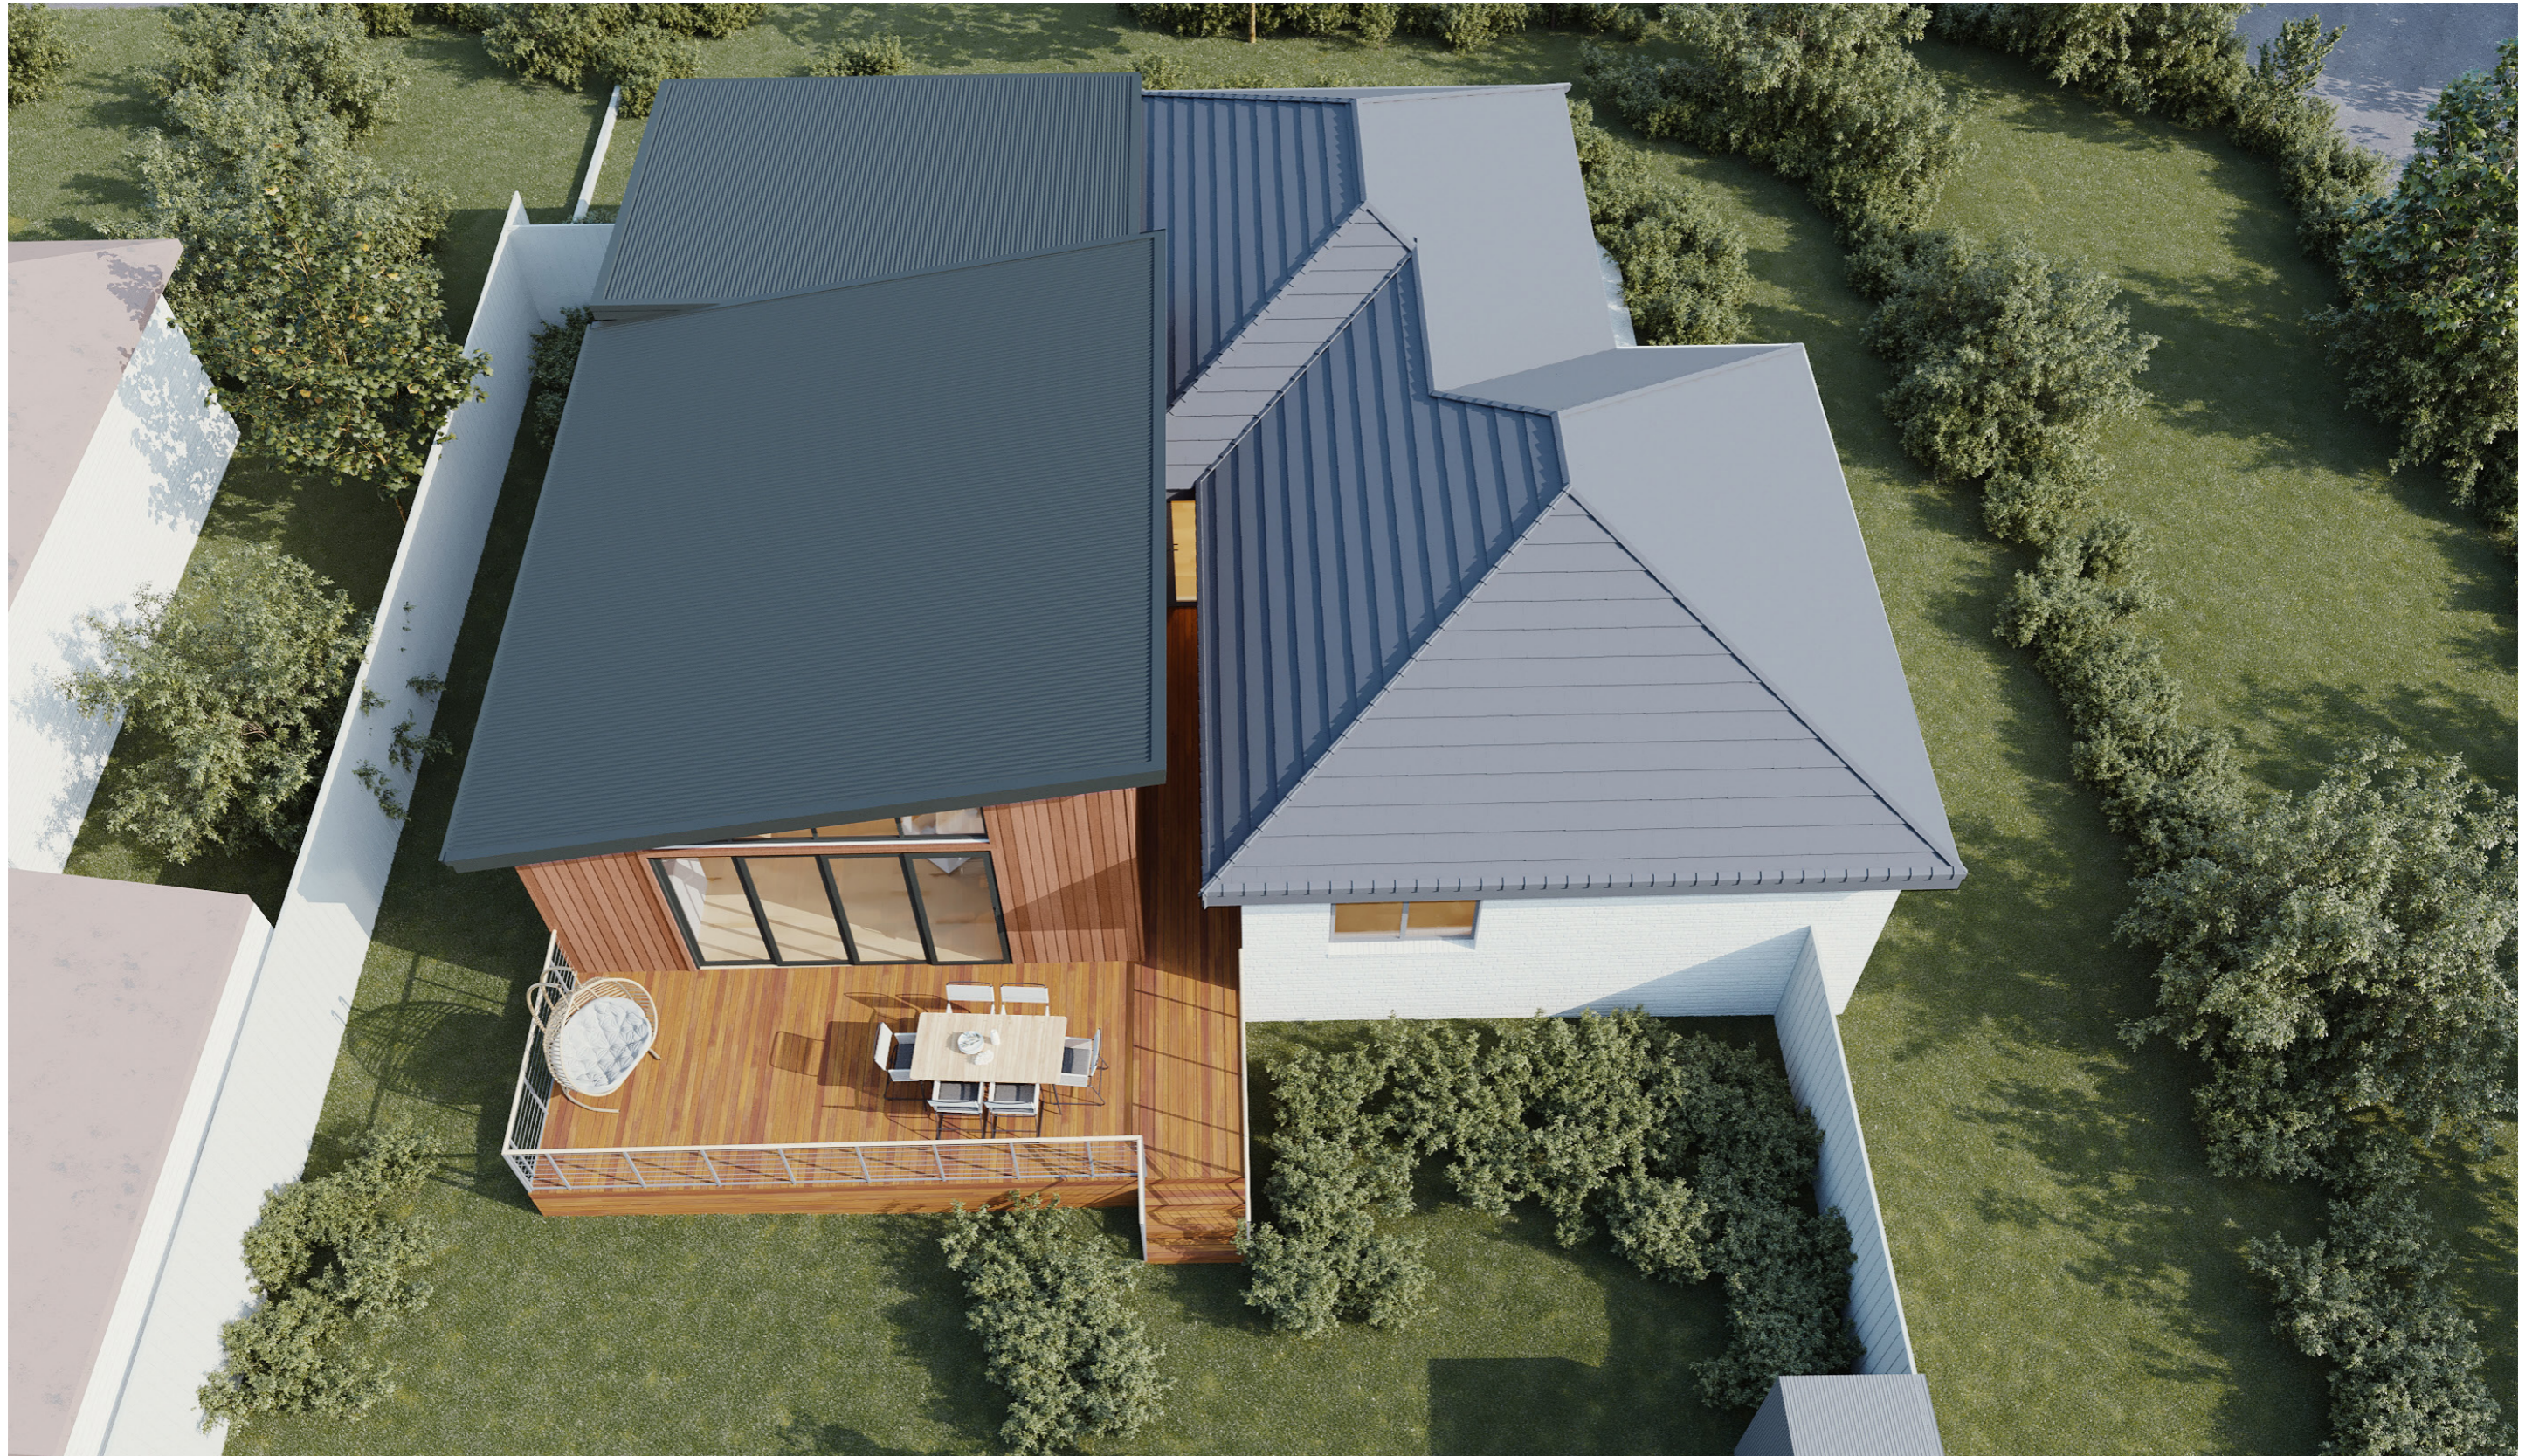

1059

ACT Building Lic: 2012767

FIXED
PRICE
EXTENSIONS

Cement Sheeting
Colour: Surfmist

Colorbond Roof
Colour: Monument

Weatherboard Wall Coverings
Colour: Natural Timber

Deck
Colour: Natural Timber

Aluminium Window and Door Frames
Colour: Monument

An elevation is the height of the structure from ground level to the height of the roof.

An elevation is the height of the structure from ground level to the height of the roof.

NORTH-EAST ELEVATION

NORTH-WEST ELEVATION