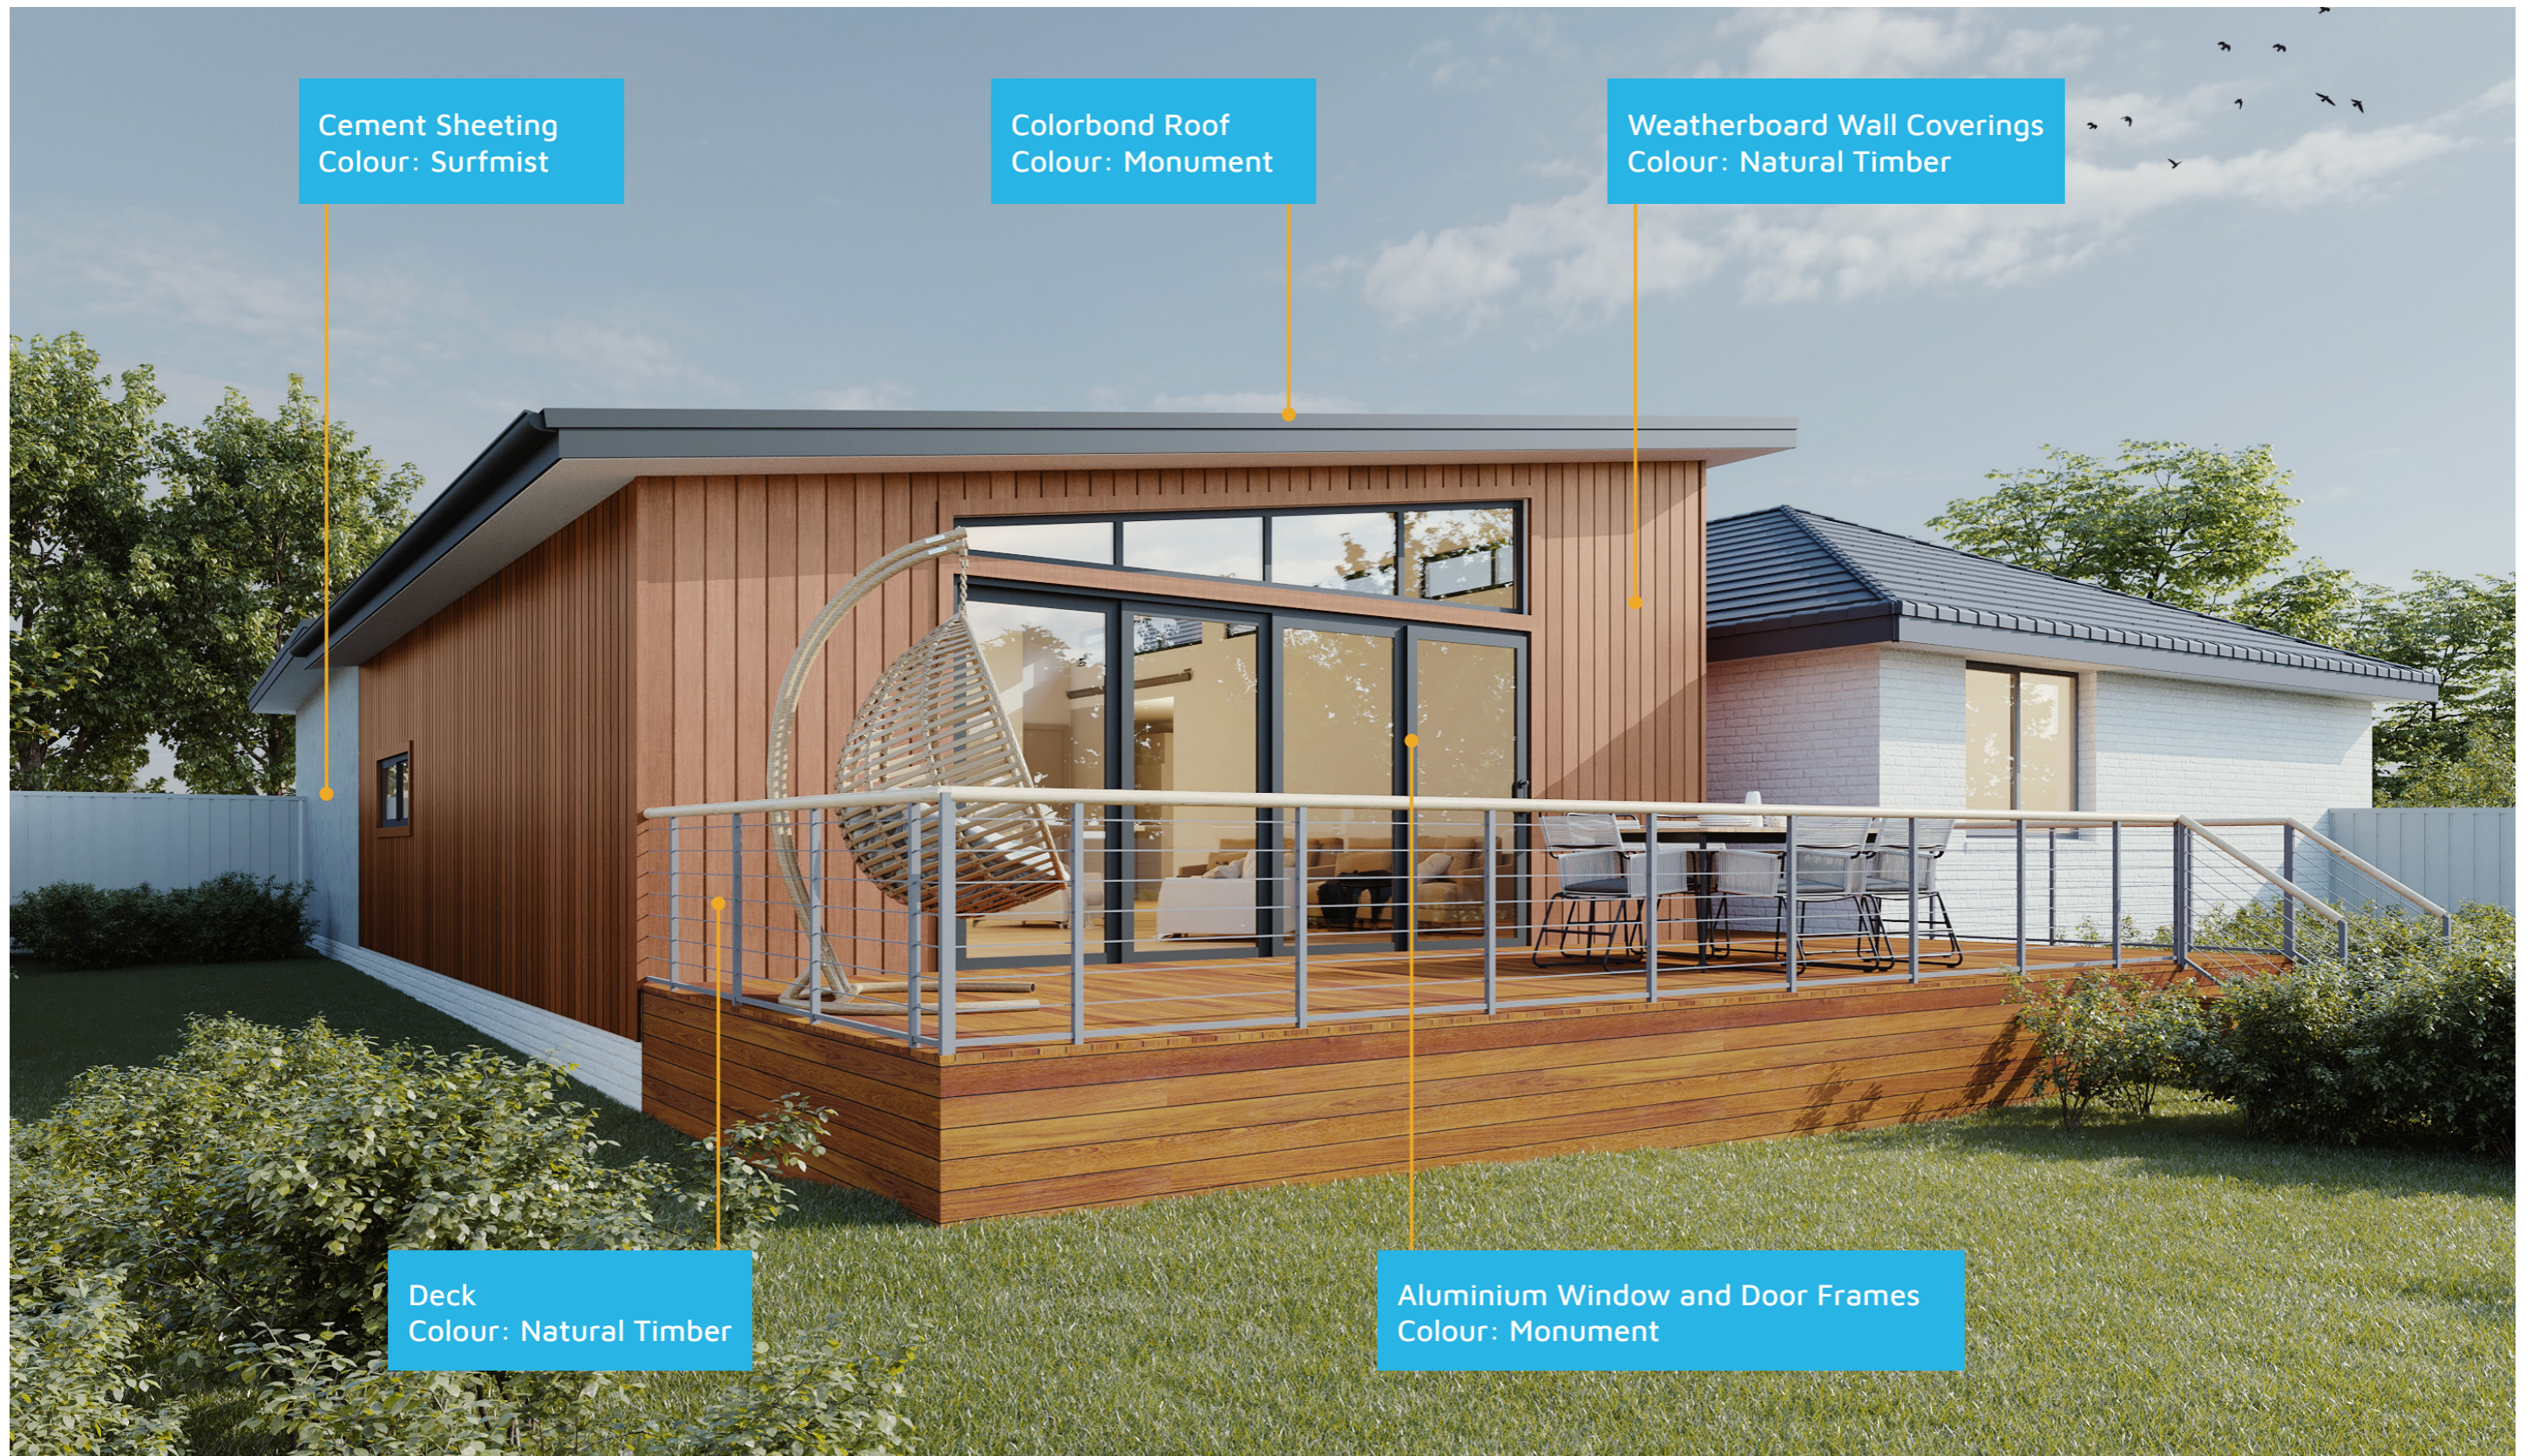

1059

ACT Building Lic: 2012767

FIXED
PRICE
EXTENSIONS

Cement Sheeting
Colour: Surfmist

Colorbond Roof
Colour: Monument

Weatherboard Wall Coverings
Colour: Natural Timber

Deck
Colour: Natural Timber

Aluminium Window and Door Frames
Colour: Monument

An elevation is the height of the structure from ground level to the height of the roof.

An elevation is the height of the structure from ground level to the height of the roof.

NORTH-EAST ELEVATION

NORTH-WEST ELEVATION