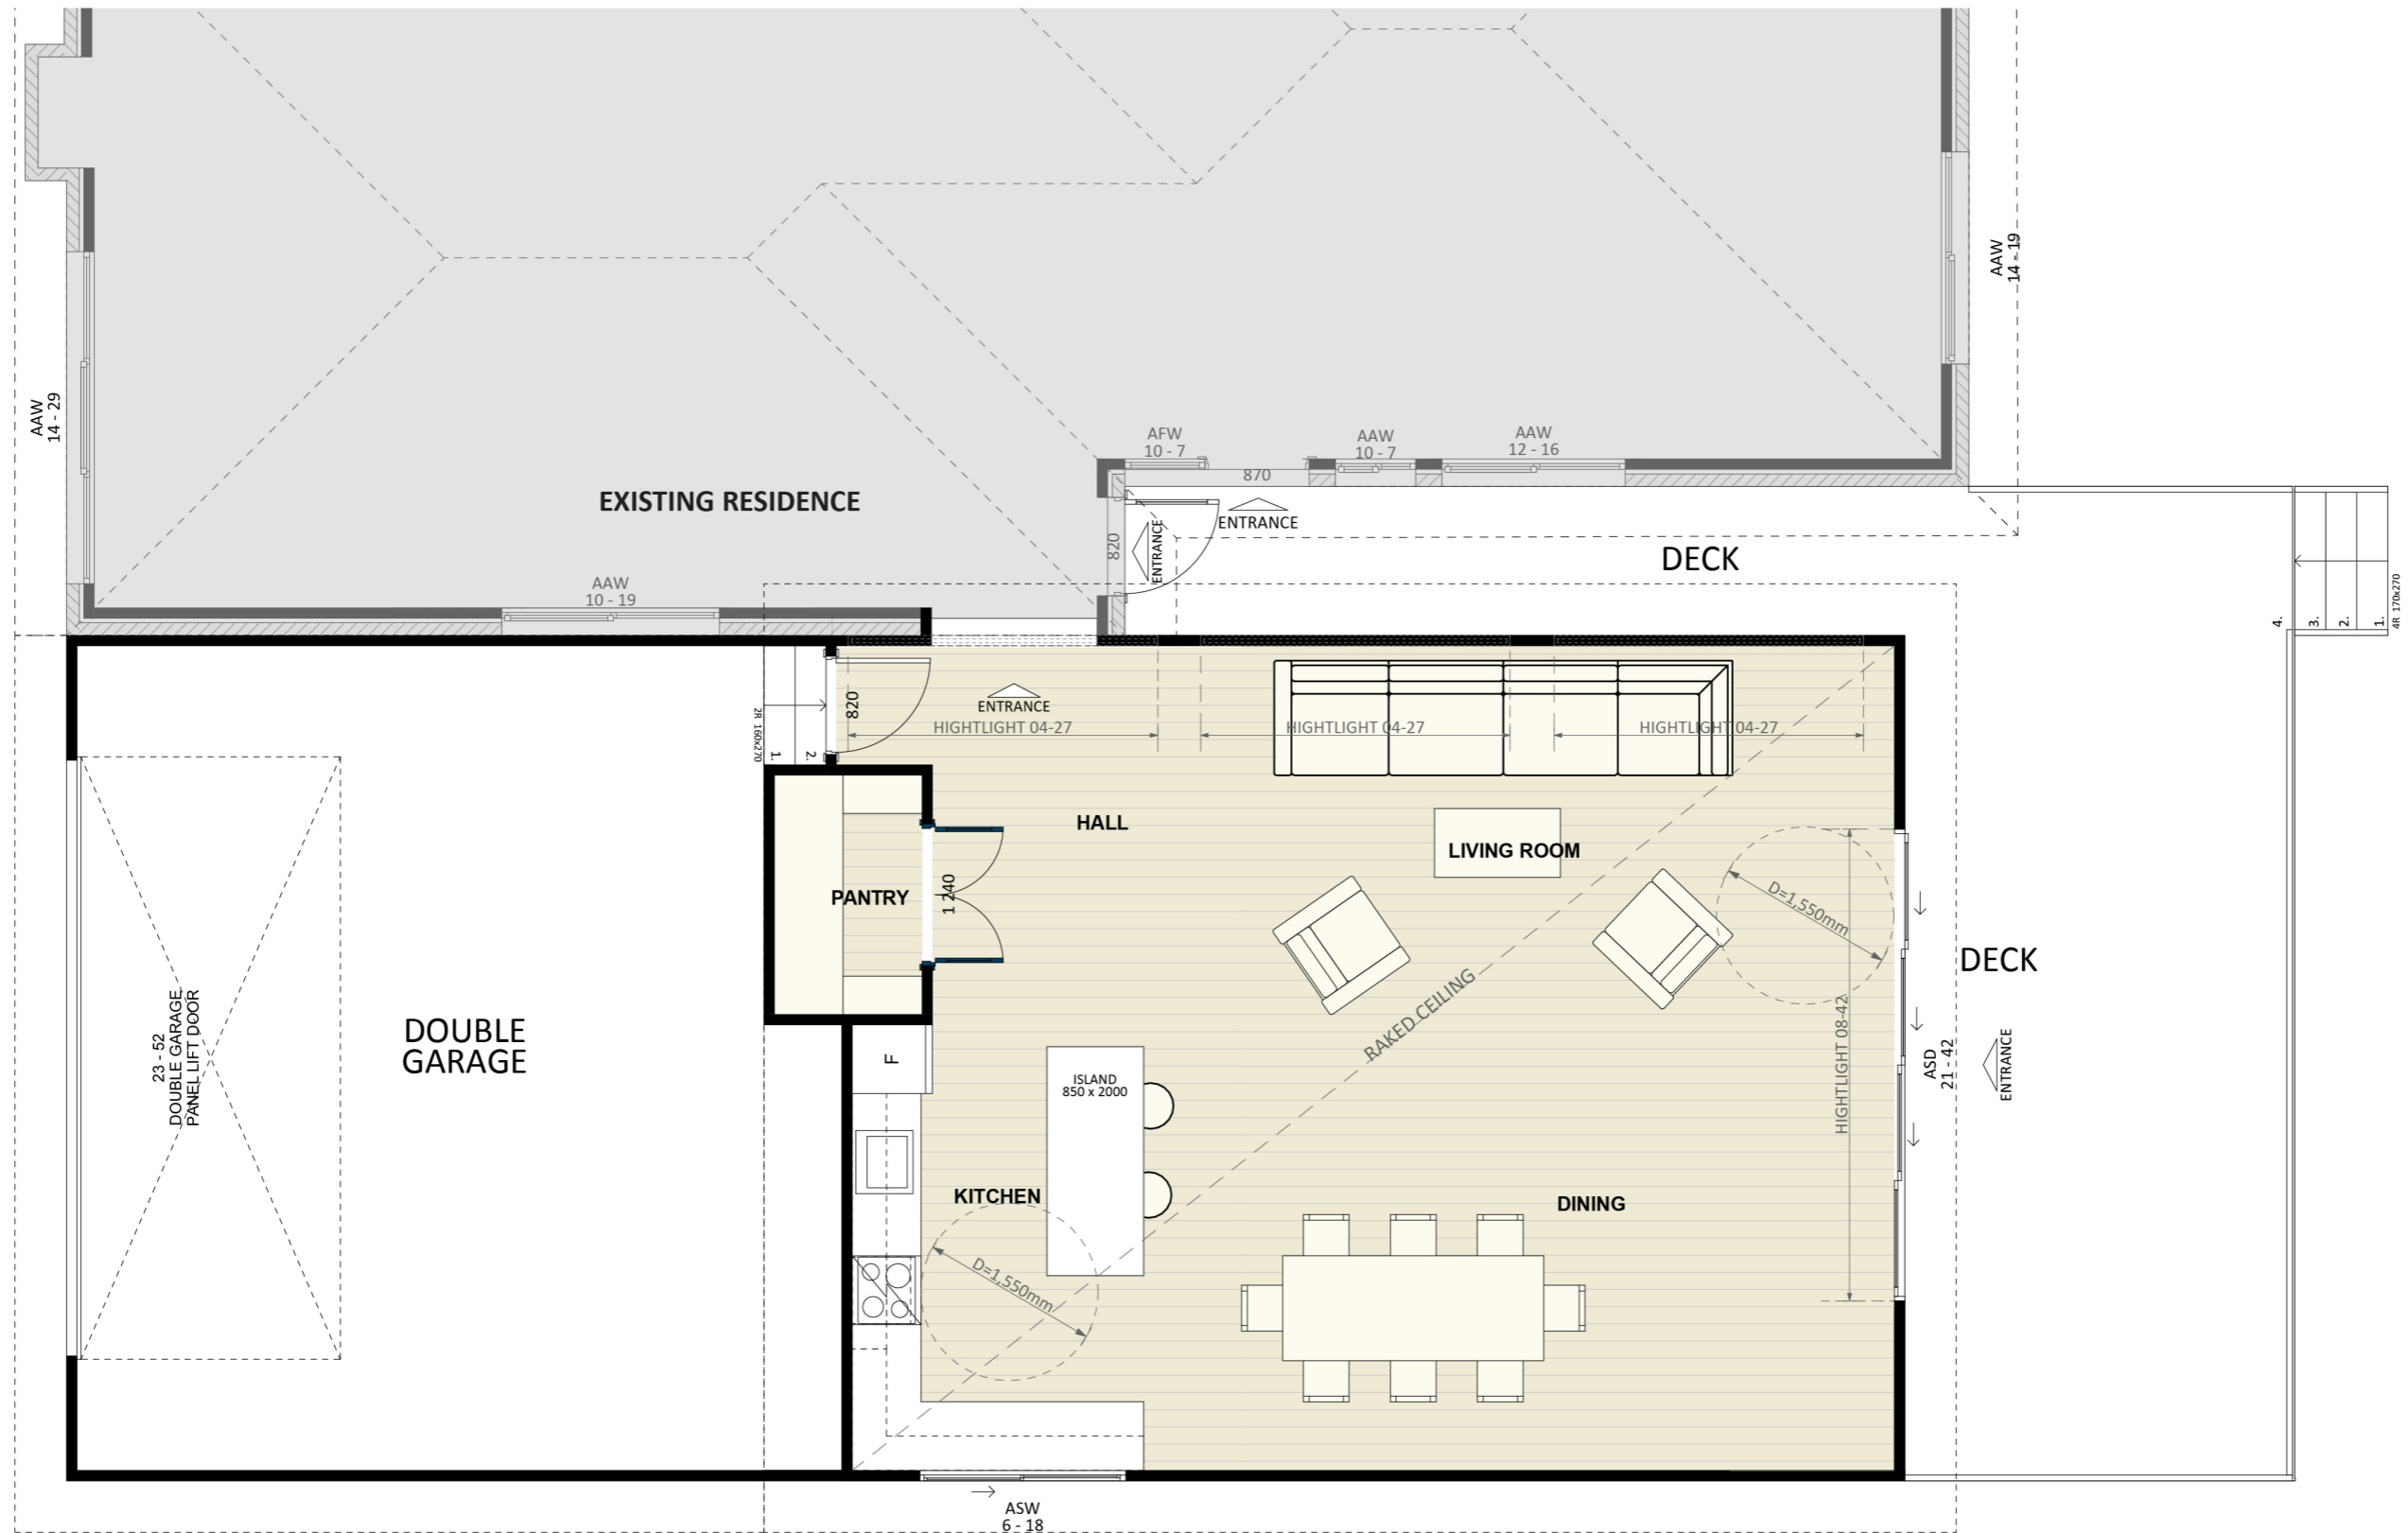

1059

ACT Building Lic: 2012767

FIXED
PRICE
EXTENSIONS

Cement Sheeting
Colour: Surfmist

Colorbond Roof
Colour: Monument

Weatherboard Wall Coverings
Colour: Natural Timber

Deck
Colour: Natural Timber

Aluminium Window and Door Frames
Colour: Monument

An elevation is the height of the structure from ground level to the height of the roof.

An elevation is the height of the structure from ground level to the height of the roof.

NORTH-EAST ELEVATION

NORTH-WEST ELEVATION