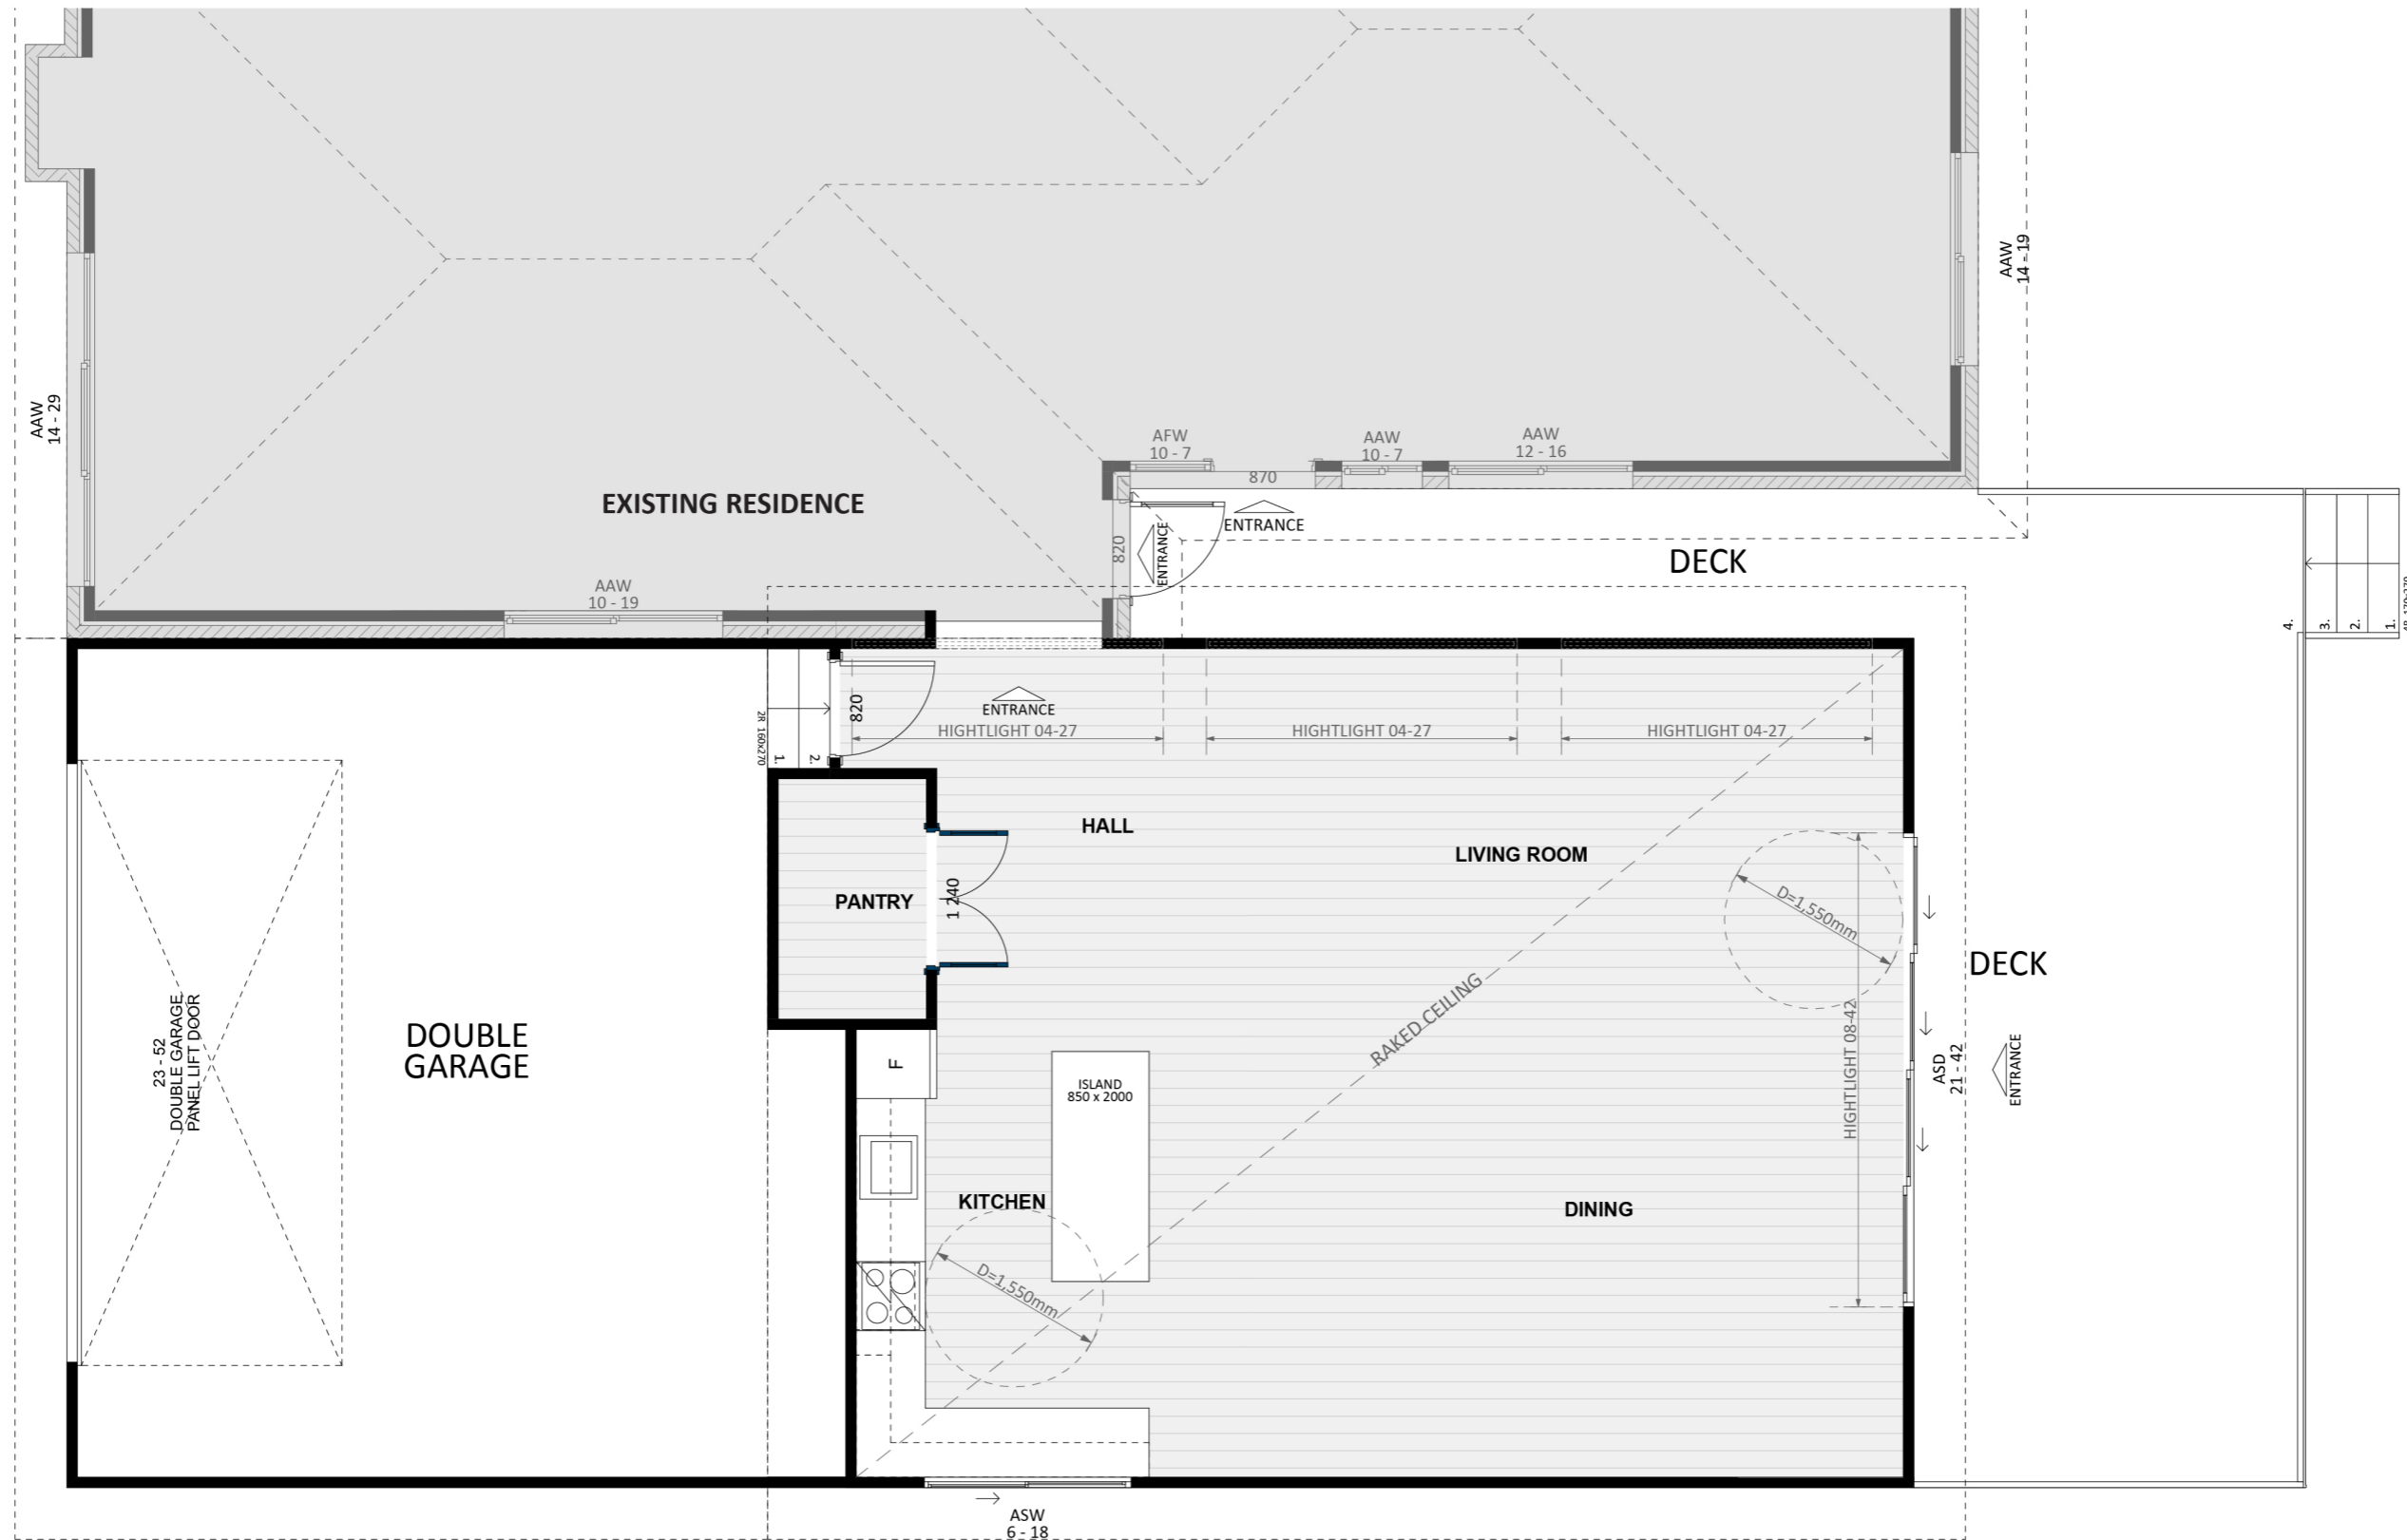

1059

ACT Building Lic: 2012767

FIXED
PRICE
EXTENSIONS

Cement Sheeting
Colour: Surfmist

Colorbond Roof
Colour: Monument

Weatherboard Wall Coverings
Colour: Natural Timber

Deck
Colour: Natural Timber

Aluminium Window and Door Frames
Colour: Monument

An elevation is the height of the structure from ground level to the height of the roof.

An elevation is the height of the structure from ground level to the height of the roof.

NORTH-EAST ELEVATION

NORTH-WEST ELEVATION