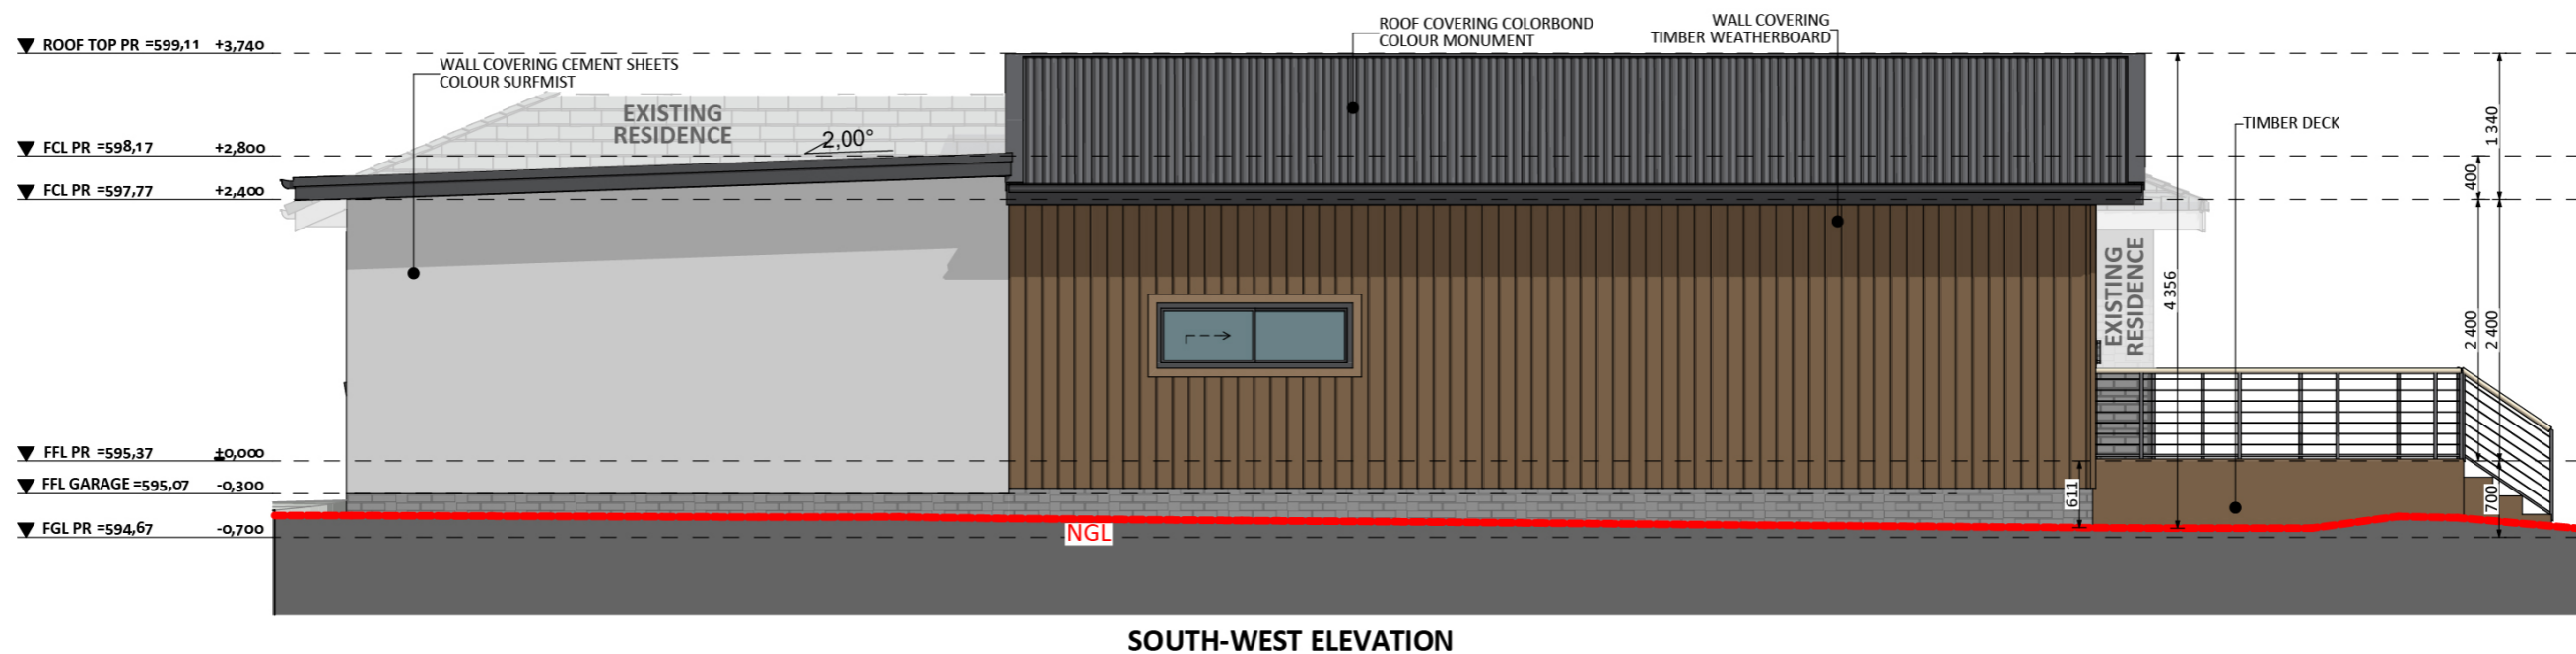

1059

ACT Building Lic: 2012767

FIXED
PRICE
EXTENSIONS

Cement Sheeting
Colour: Surfmist

Colorbond Roof
Colour: Monument

Weatherboard Wall Coverings
Colour: Natural Timber

Deck
Colour: Natural Timber

Aluminium Window and Door Frames
Colour: Monument

An elevation is the height of the structure from ground level to the height of the roof.

An elevation is the height of the structure from ground level to the height of the roof.

NORTH-EAST ELEVATION

NORTH-WEST ELEVATION