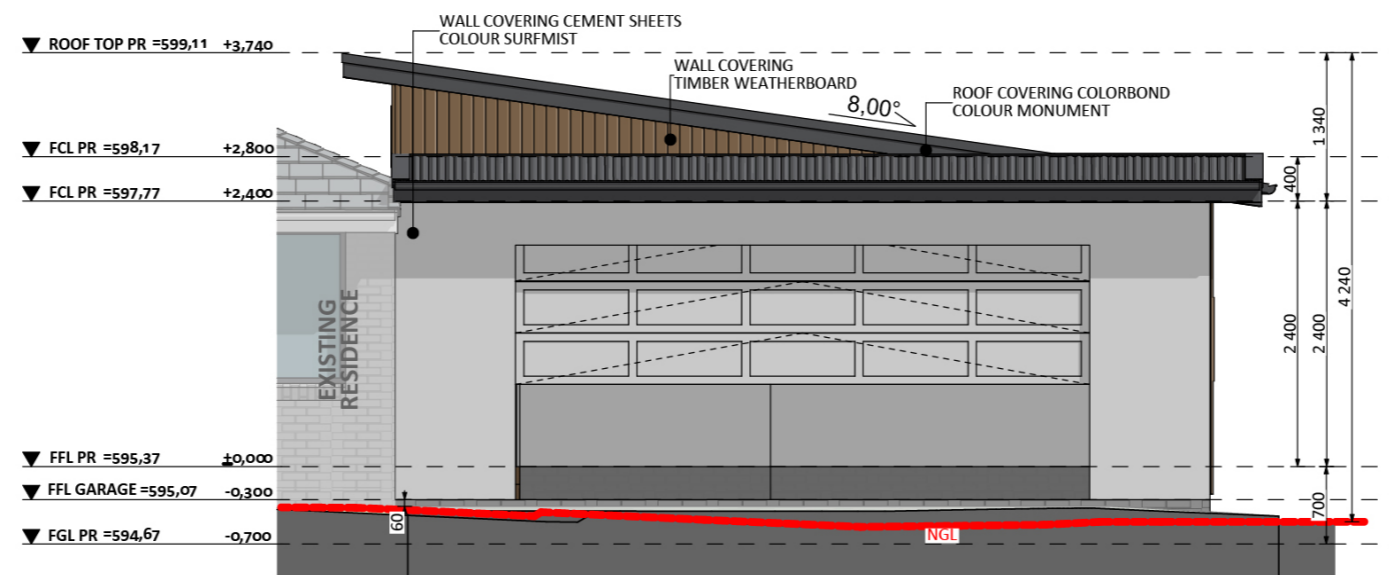

1059

ACT Building Lic: 2012767

FIXED
PRICE
EXTENSIONS

Cement Sheeting
Colour: Surfmist

Colorbond Roof
Colour: Monument

Weatherboard Wall Coverings
Colour: Natural Timber

Deck
Colour: Natural Timber

Aluminium Window and Door Frames
Colour: Monument

An elevation is the height of the structure from ground level to the height of the roof.

An elevation is the height of the structure from ground level to the height of the roof.

NORTH-EAST ELEVATION

NORTH-WEST ELEVATION