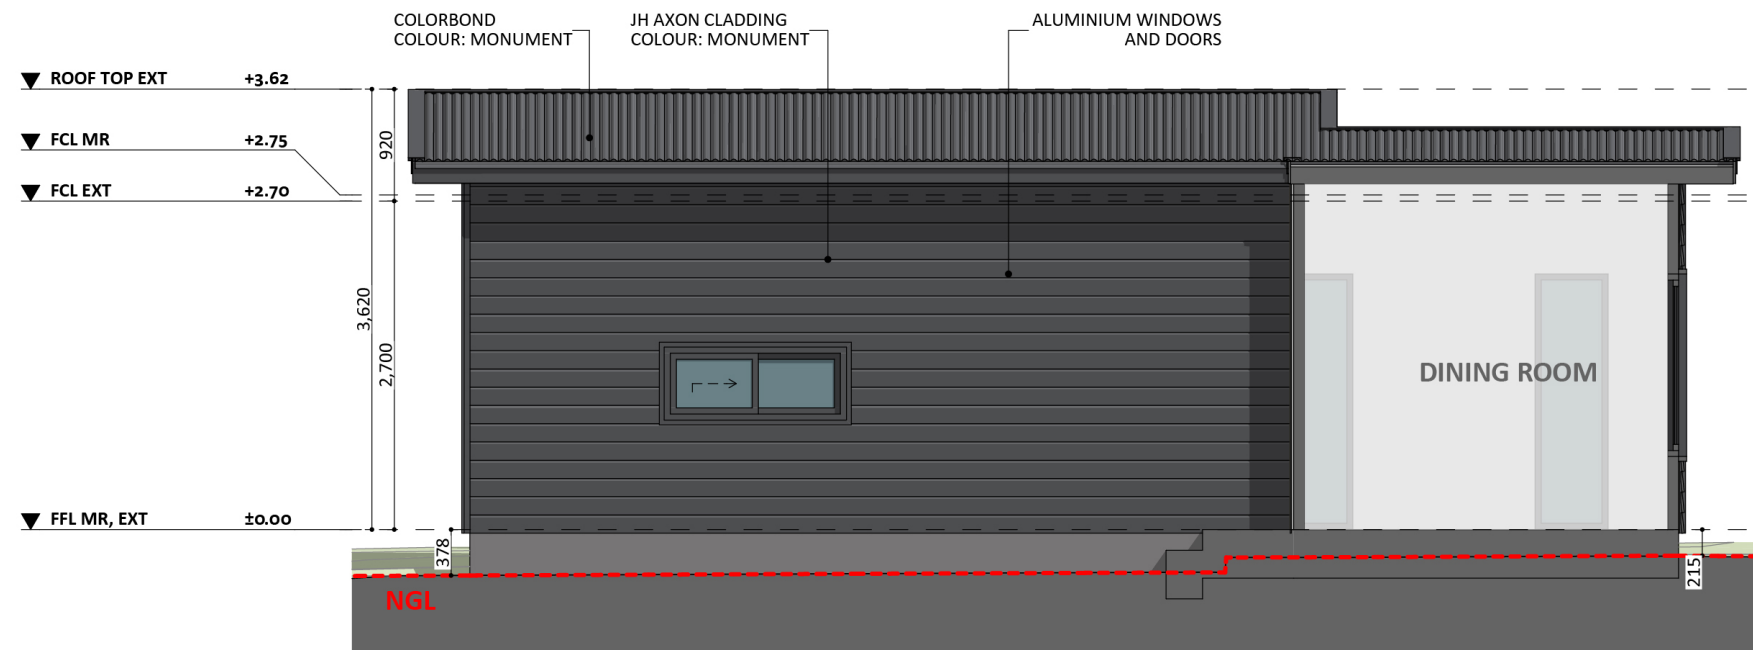

1036

ACT Building Lic: 2012767

FIXED
PRICE
EXTENSIONS

James Hardie Axon Cladding
Colour: Jasper

Colorbond Roof Covering
Colour: Monument

Aluminium Windows and Doors
Colour: Monument

Horizontal Cladding
Colour: Monument

An elevation is the height of the structure from ground level to the height of the roof.

An elevation is the height of the structure from ground level to the height of the roof.

ELEVATION 03

ELEVATION 04