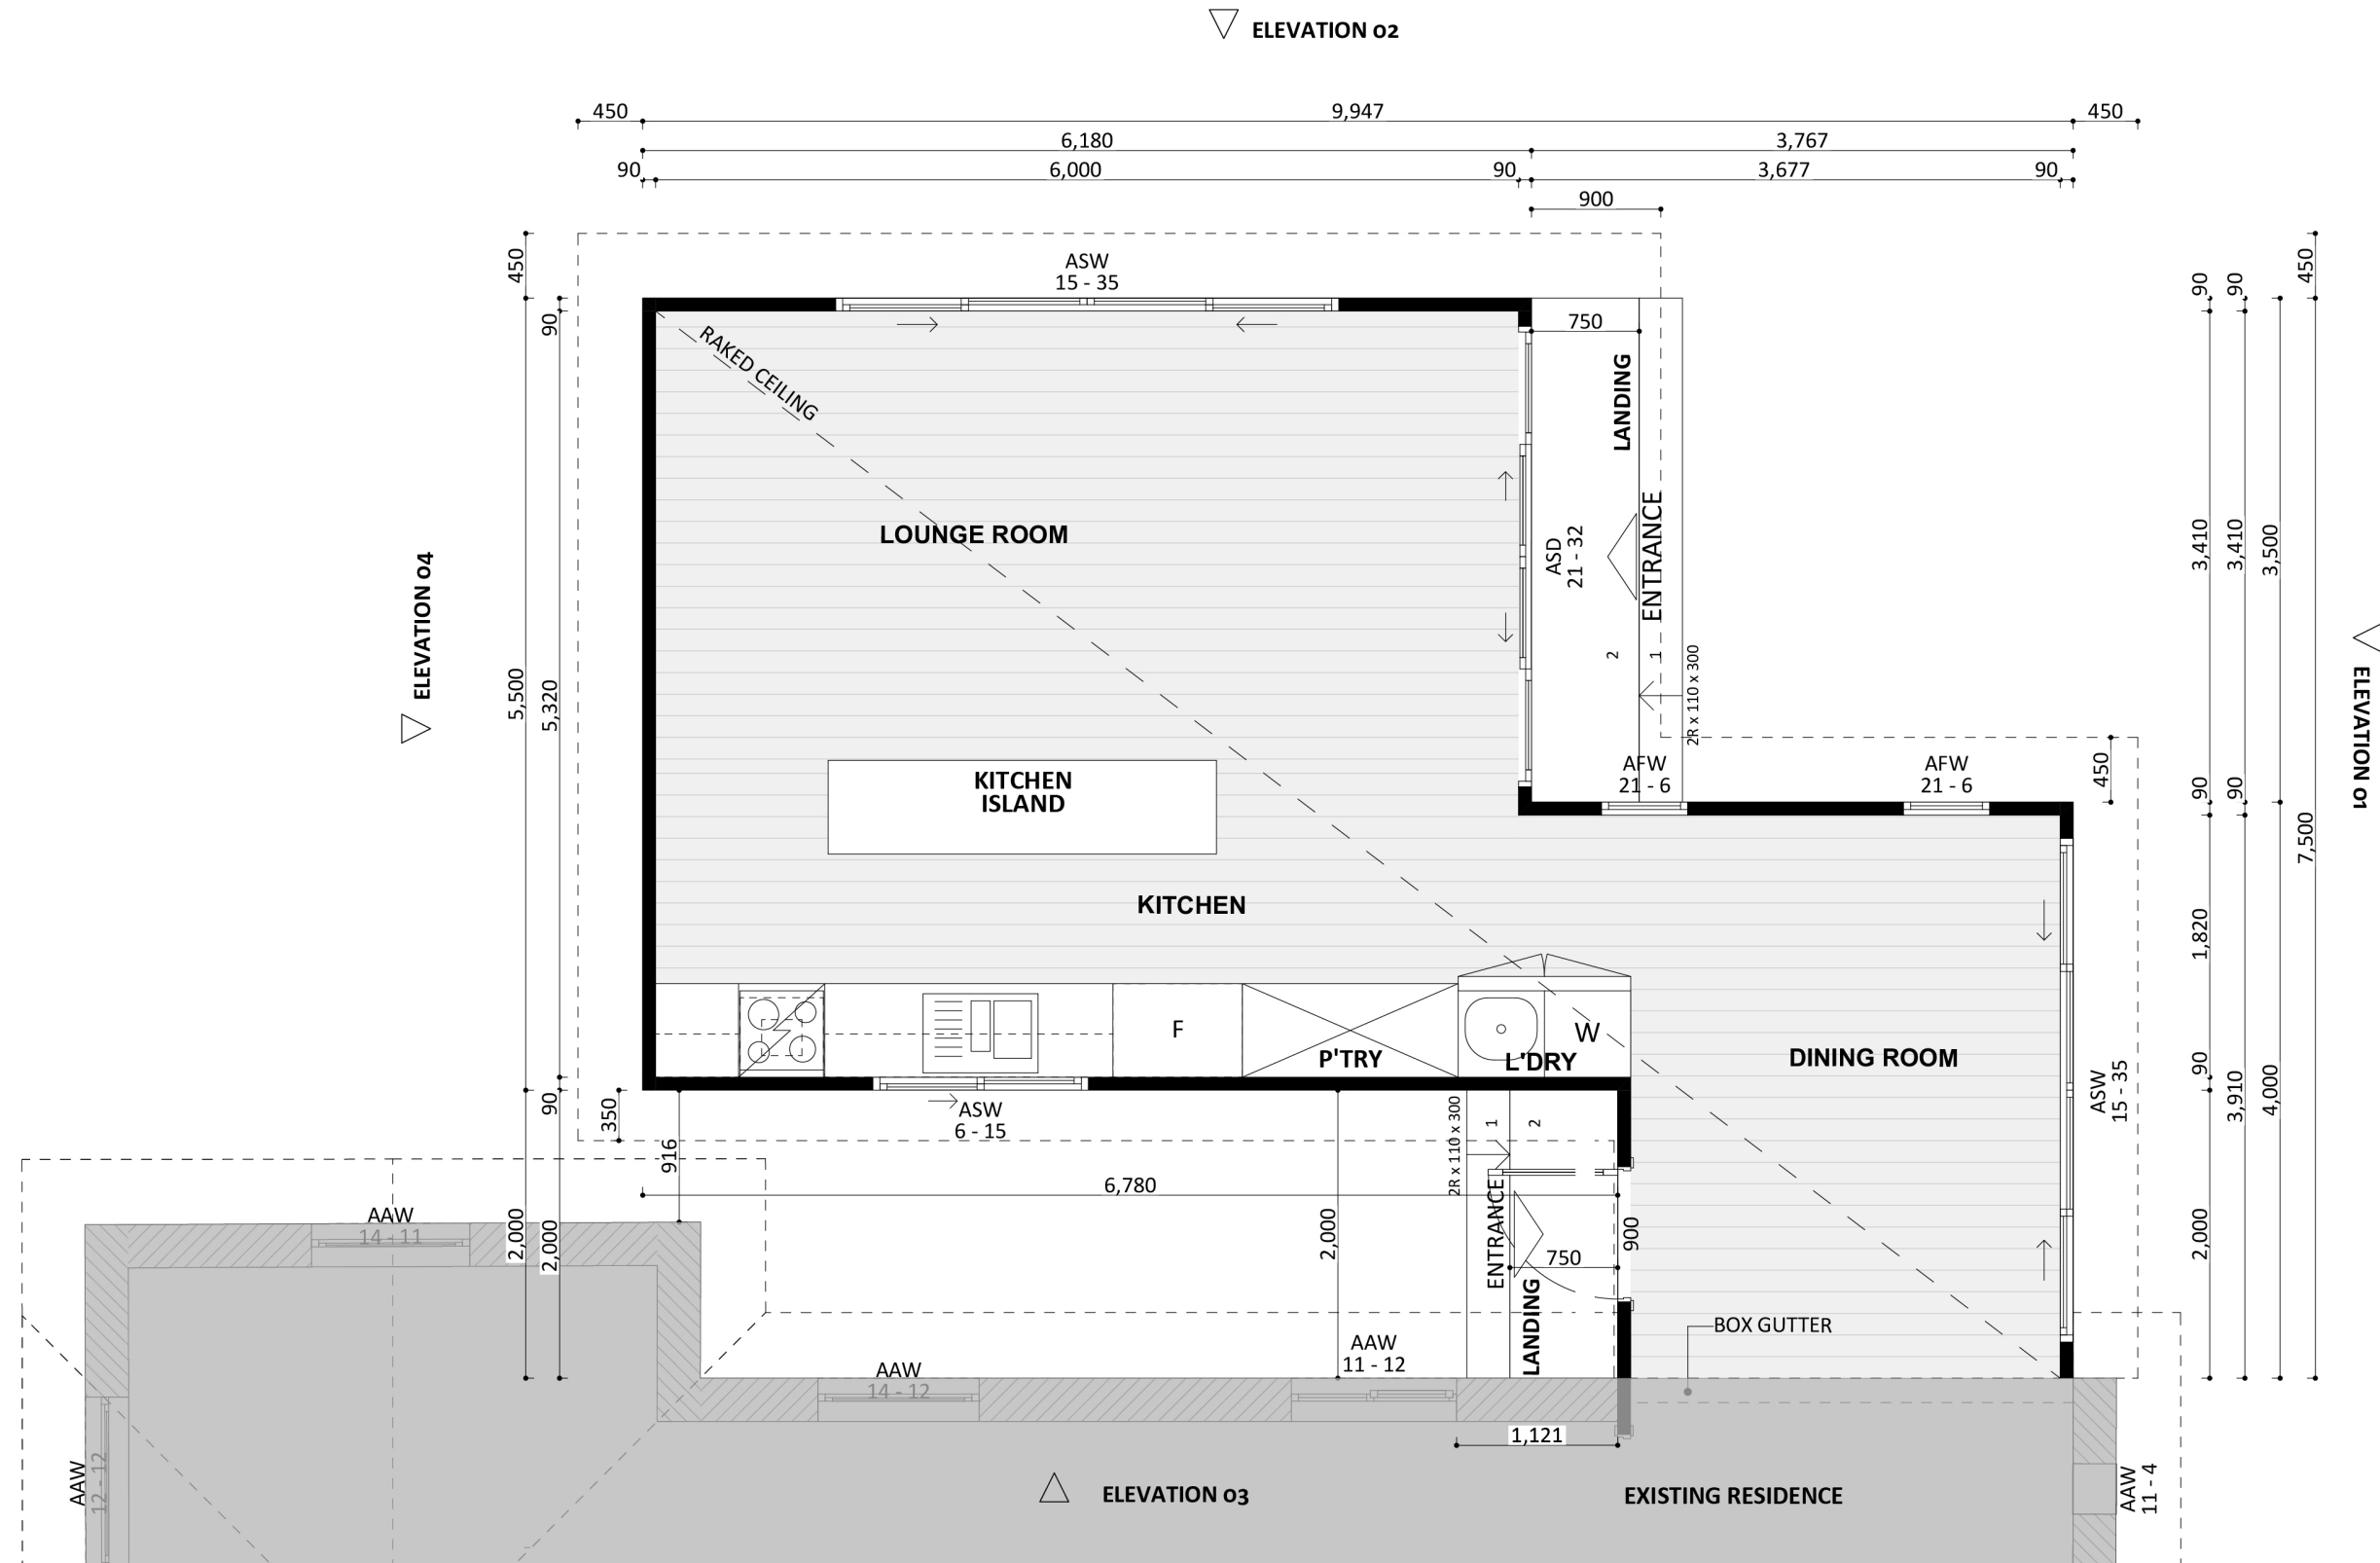

1036

ACT Building Lic: 2012767

FIXED
PRICE
EXTENSIONS

James Hardie Axon Cladding
Colour: Jasper

Colorbond Roof Covering
Colour: Monument

Aluminium Windows and Doors
Colour: Monument

Horizontal Cladding
Colour: Monument

An elevation is the height of the structure from ground level to the height of the roof.

An elevation is the height of the structure from ground level to the height of the roof.

ELEVATION 03

ELEVATION 04