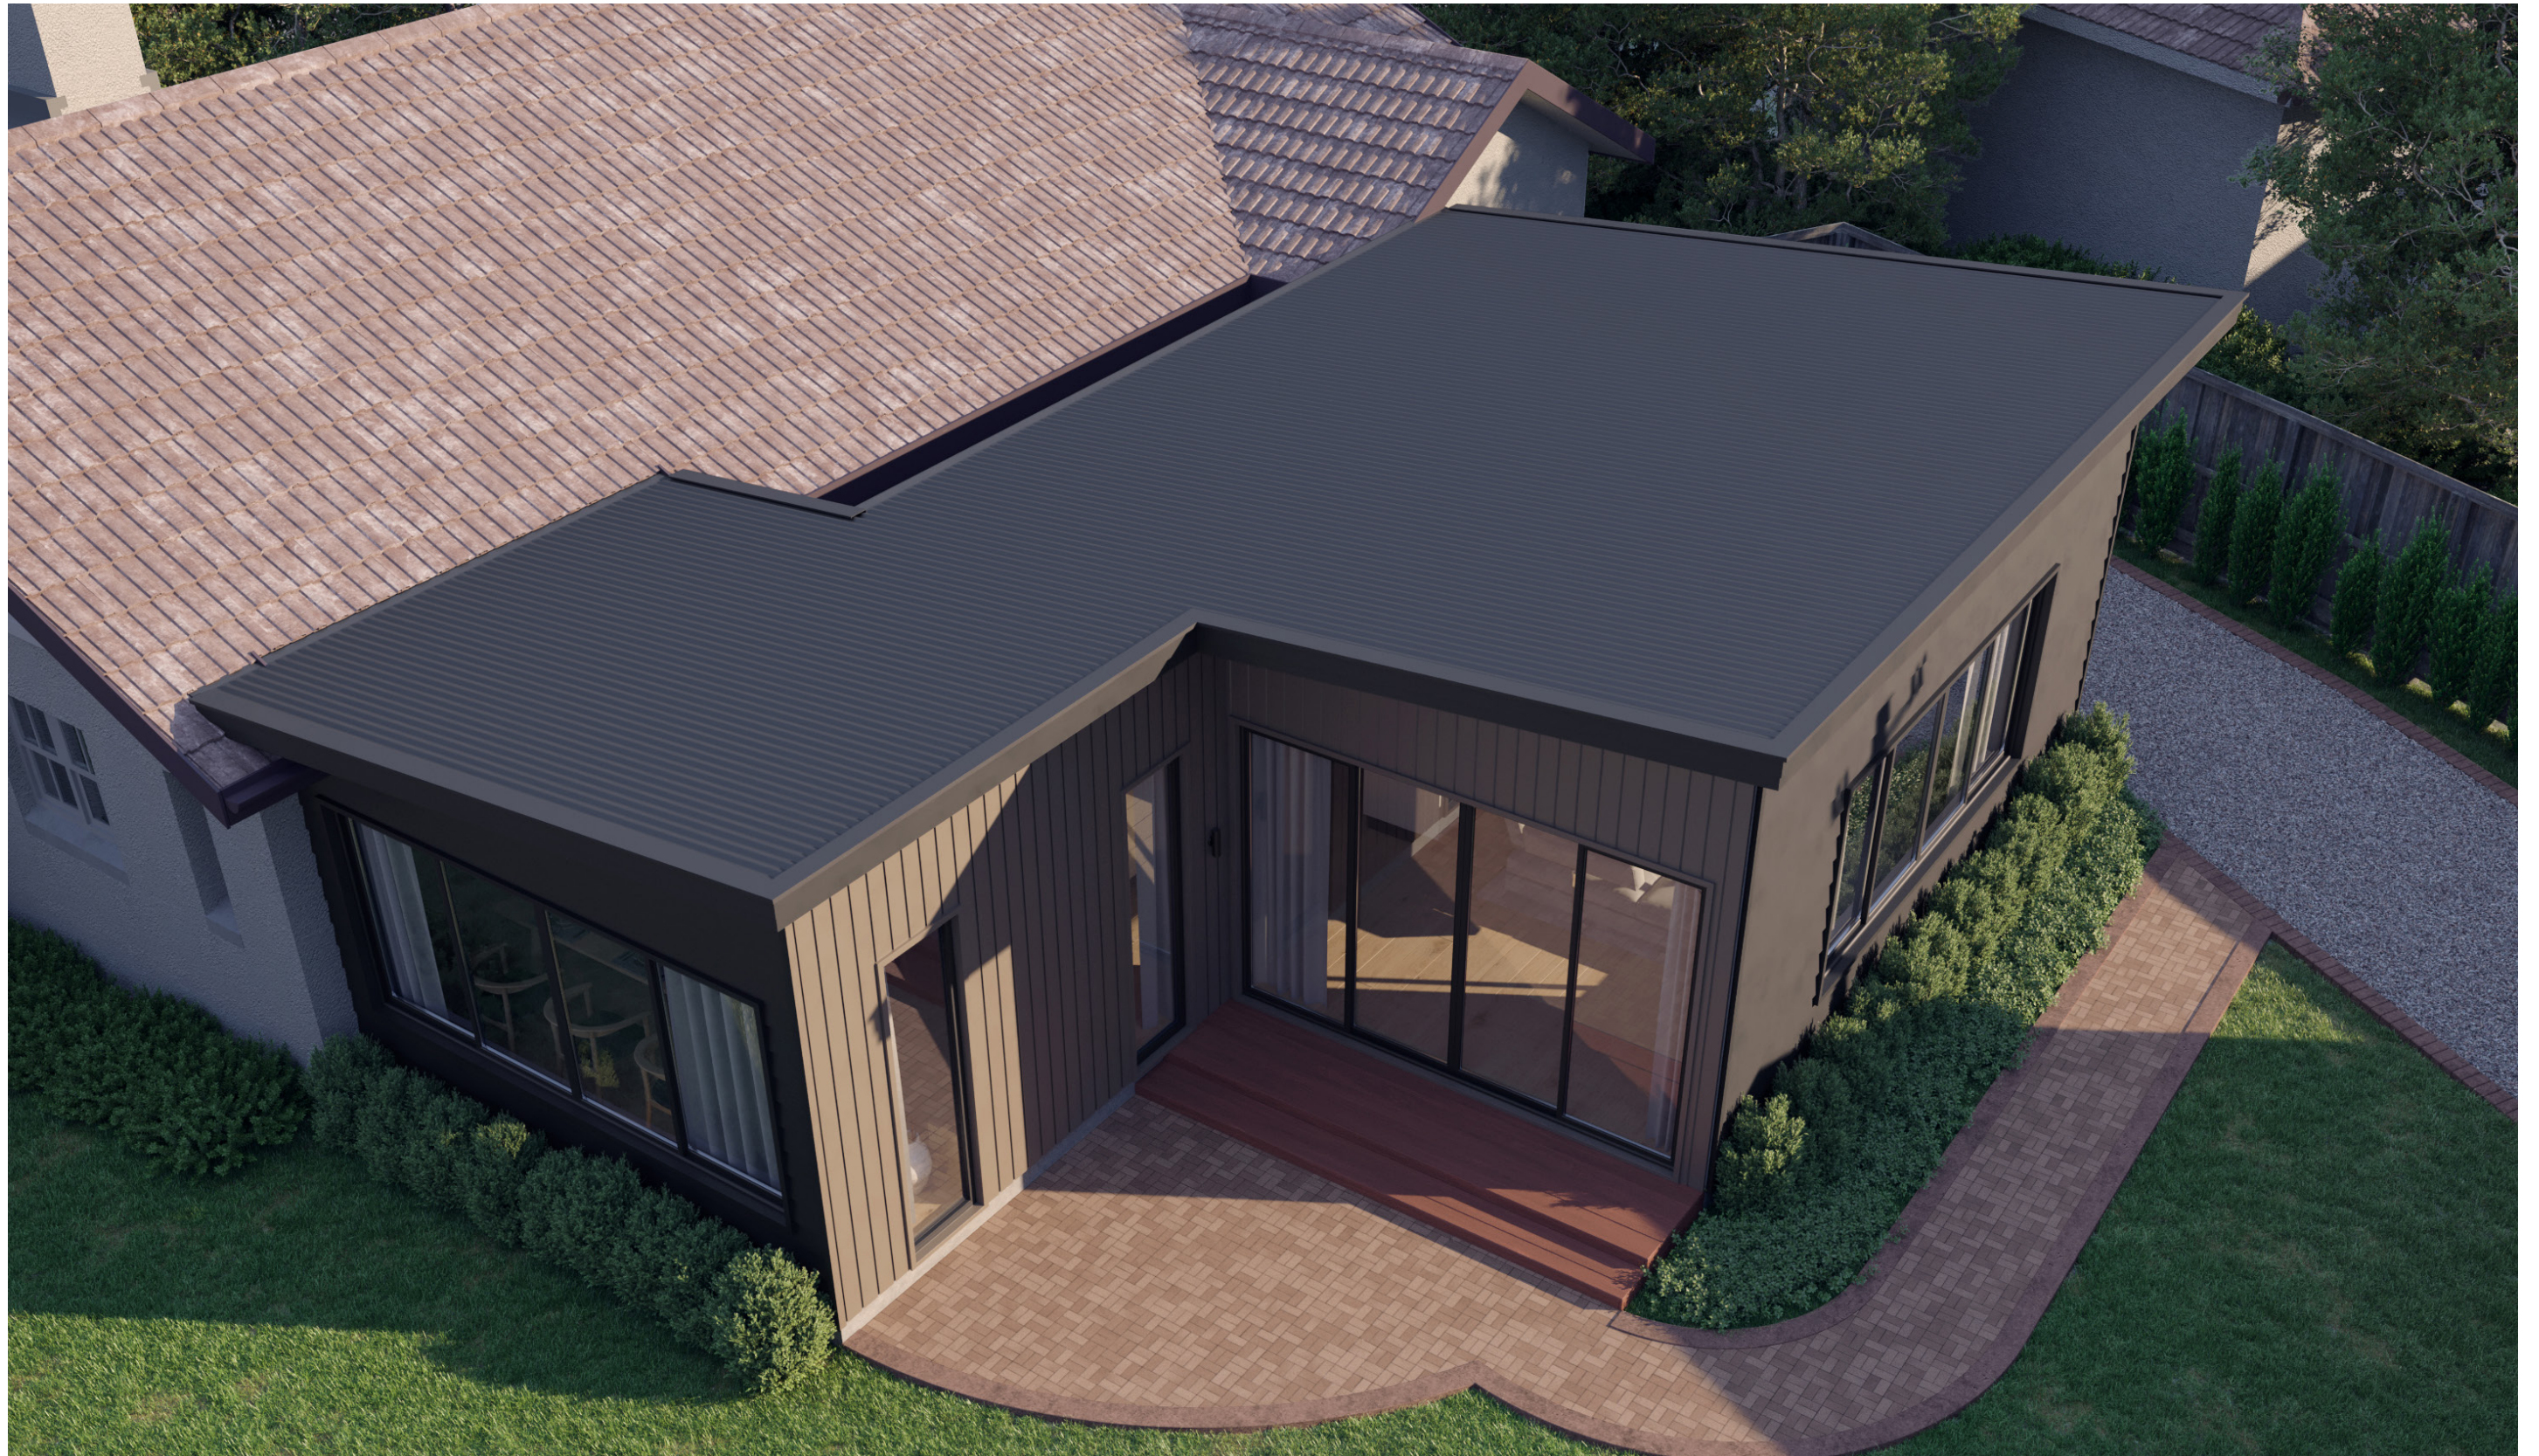

1036

ACT Building Lic: 2012767

FIXED
PRICE
EXTENSIONS

James Hardie Axon Cladding
Colour: Jasper

Colorbond Roof Covering
Colour: Monument

Aluminium Windows and Doors
Colour: Monument

Horizontal Cladding
Colour: Monument

An elevation is the height of the structure from ground level to the height of the roof.

An elevation is the height of the structure from ground level to the height of the roof.

ELEVATION 03

ELEVATION 04