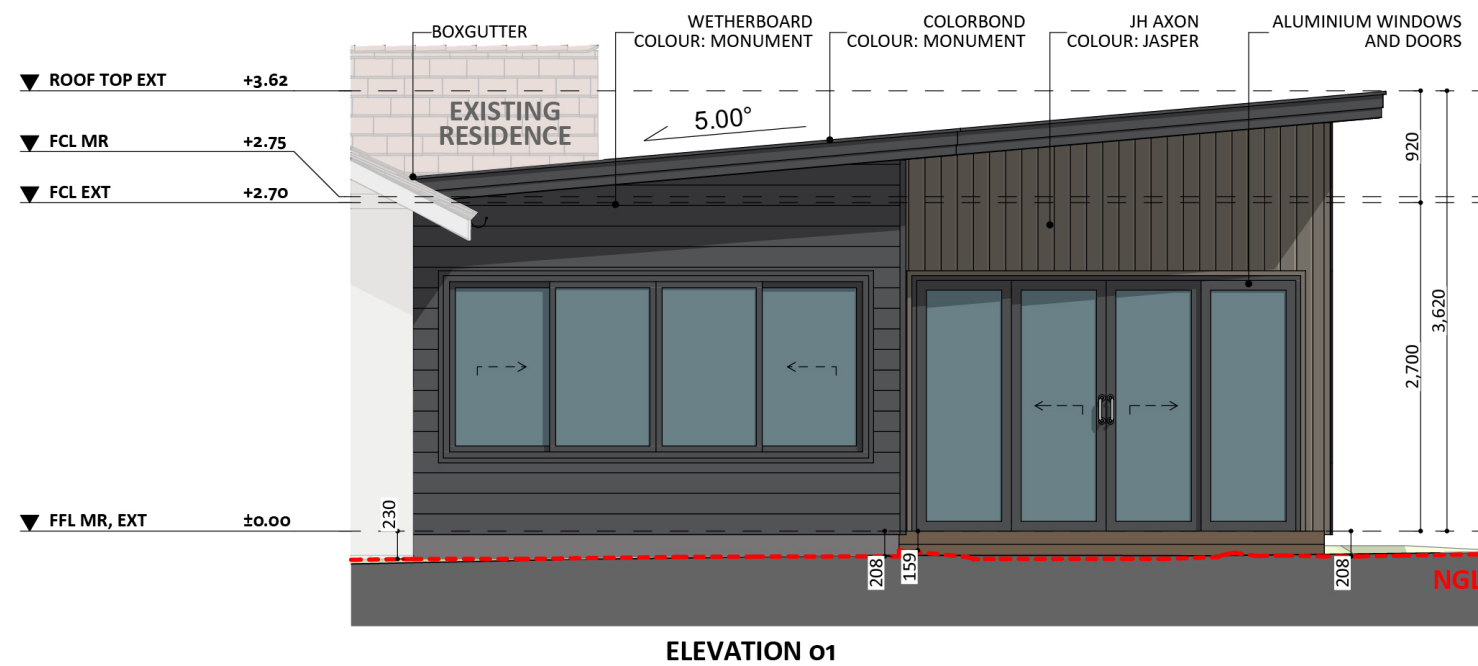

1036

ACT Building Lic: 2012767

FIXED
PRICE
EXTENSIONS

James Hardie Axon Cladding
Colour: Jasper

Colorbond Roof Covering
Colour: Monument

Aluminium Windows and Doors
Colour: Monument

Horizontal Cladding
Colour: Monument

An elevation is the height of the structure from ground level to the height of the roof.

An elevation is the height of the structure from ground level to the height of the roof.

ELEVATION 03

ELEVATION 04