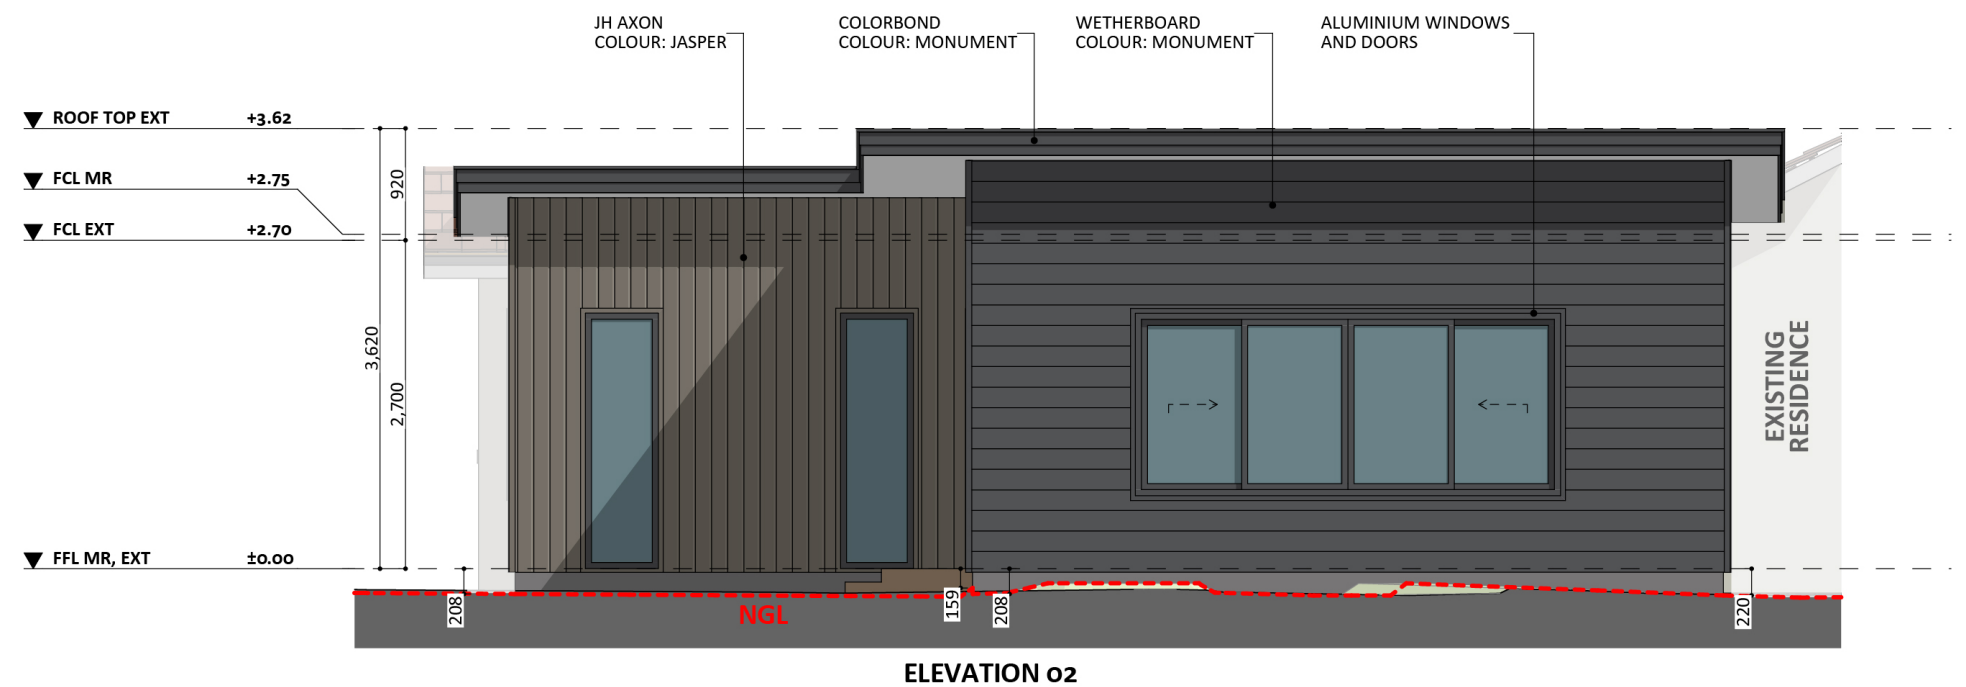

1036

ACT Building Lic: 2012767

FIXED
PRICE
EXTENSIONS

James Hardie Axon Cladding
Colour: Jasper

Colorbond Roof Covering
Colour: Monument

Aluminium Windows and Doors
Colour: Monument

Horizontal Cladding
Colour: Monument

An elevation is the height of the structure from ground level to the height of the roof.

An elevation is the height of the structure from ground level to the height of the roof.

ELEVATION 03

ELEVATION 04