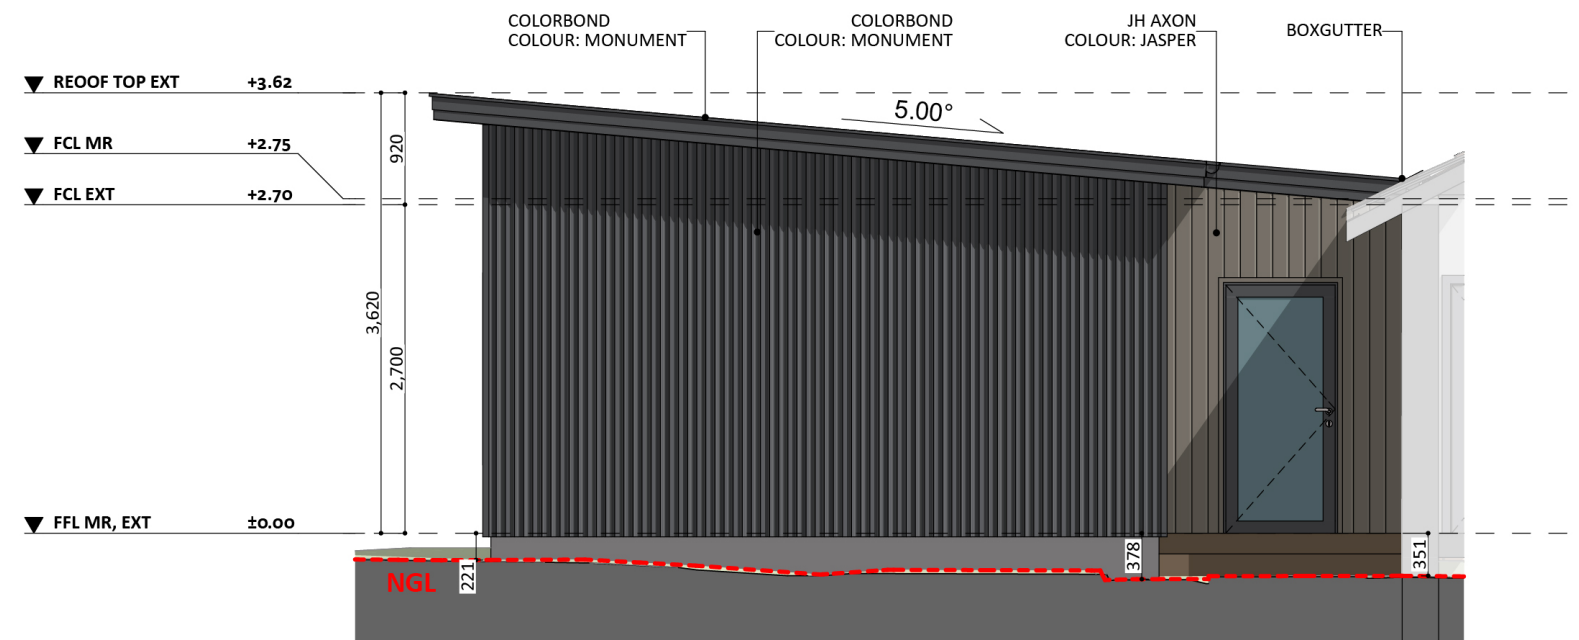

1036

ACT Building Lic: 2012767

FIXED
PRICE
EXTENSIONS

James Hardie Axon Cladding
Colour: Jasper

Colorbond Roof Covering
Colour: Monument

Aluminium Windows and Doors
Colour: Monument

Horizontal Cladding
Colour: Monument

An elevation is the height of the structure from ground level to the height of the roof.

An elevation is the height of the structure from ground level to the height of the roof.

ELEVATION 03

ELEVATION 04