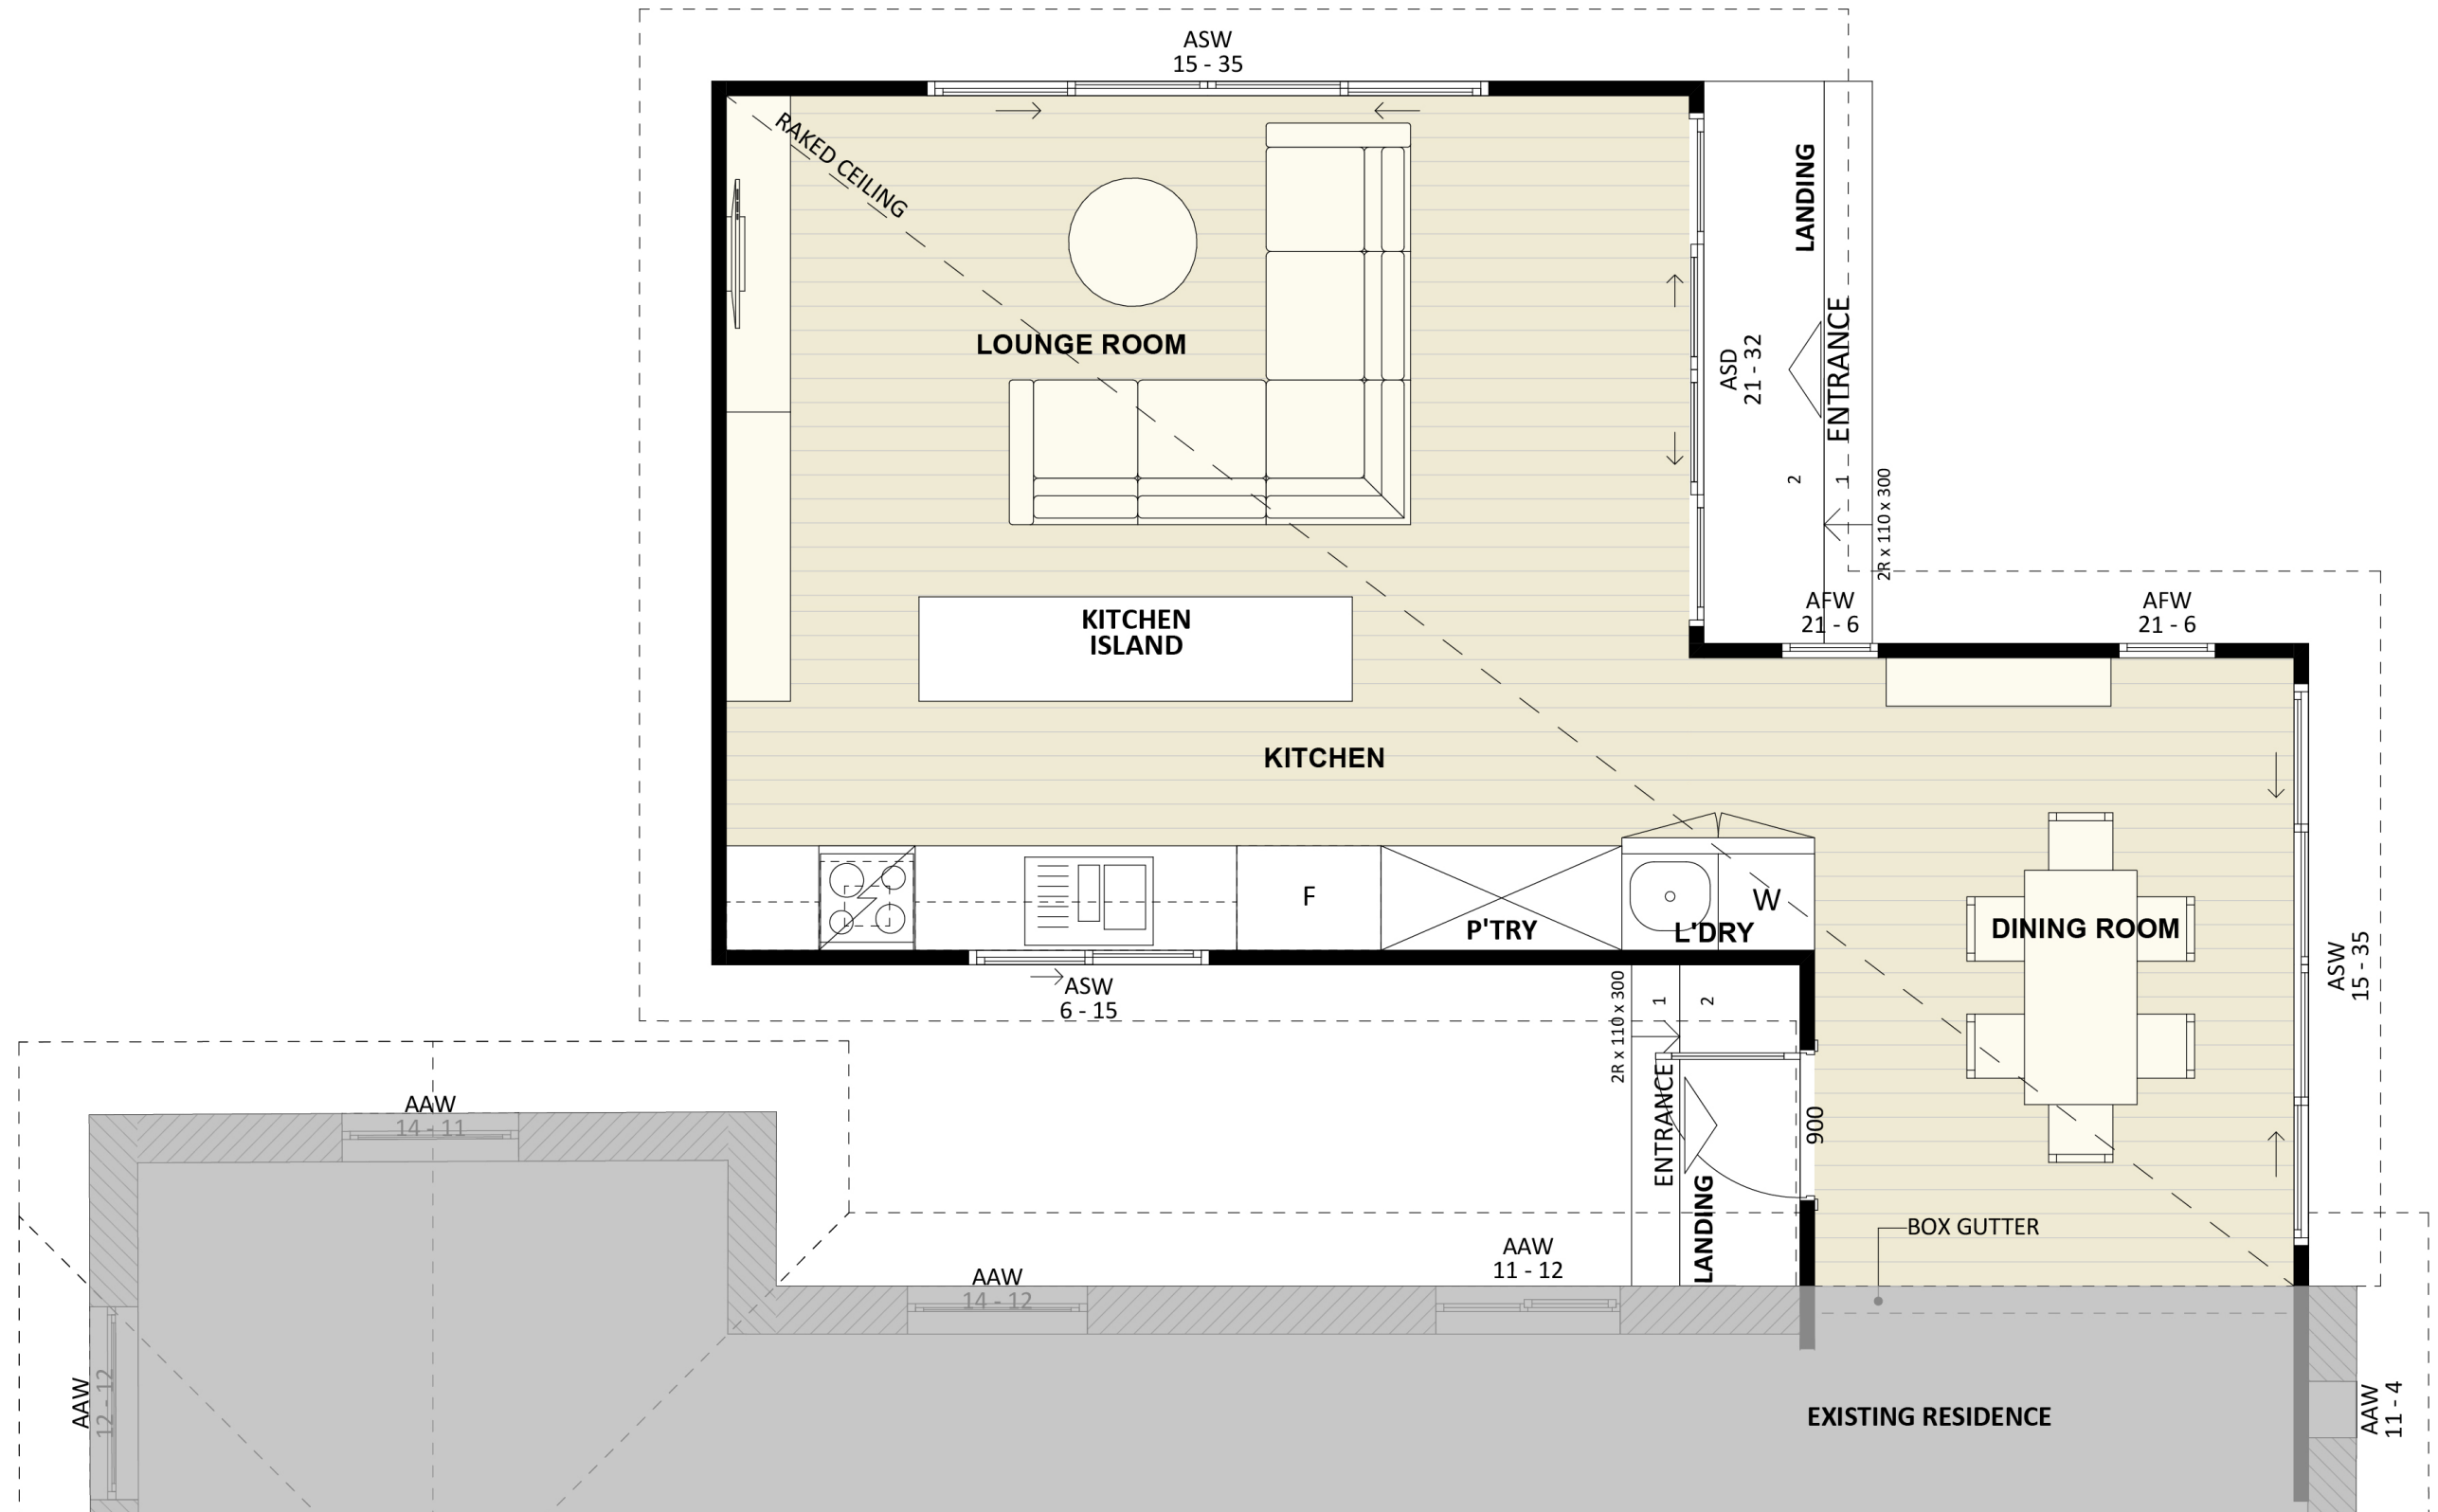

1036

ACT Building Lic: 2012767

FIXED
PRICE
EXTENSIONS

James Hardie Axon Cladding
Colour: Jasper

Colorbond Roof Covering
Colour: Monument

Aluminium Windows and Doors
Colour: Monument

Horizontal Cladding
Colour: Monument

An elevation is the height of the structure from ground level to the height of the roof.

An elevation is the height of the structure from ground level to the height of the roof.

ELEVATION 03

ELEVATION 04