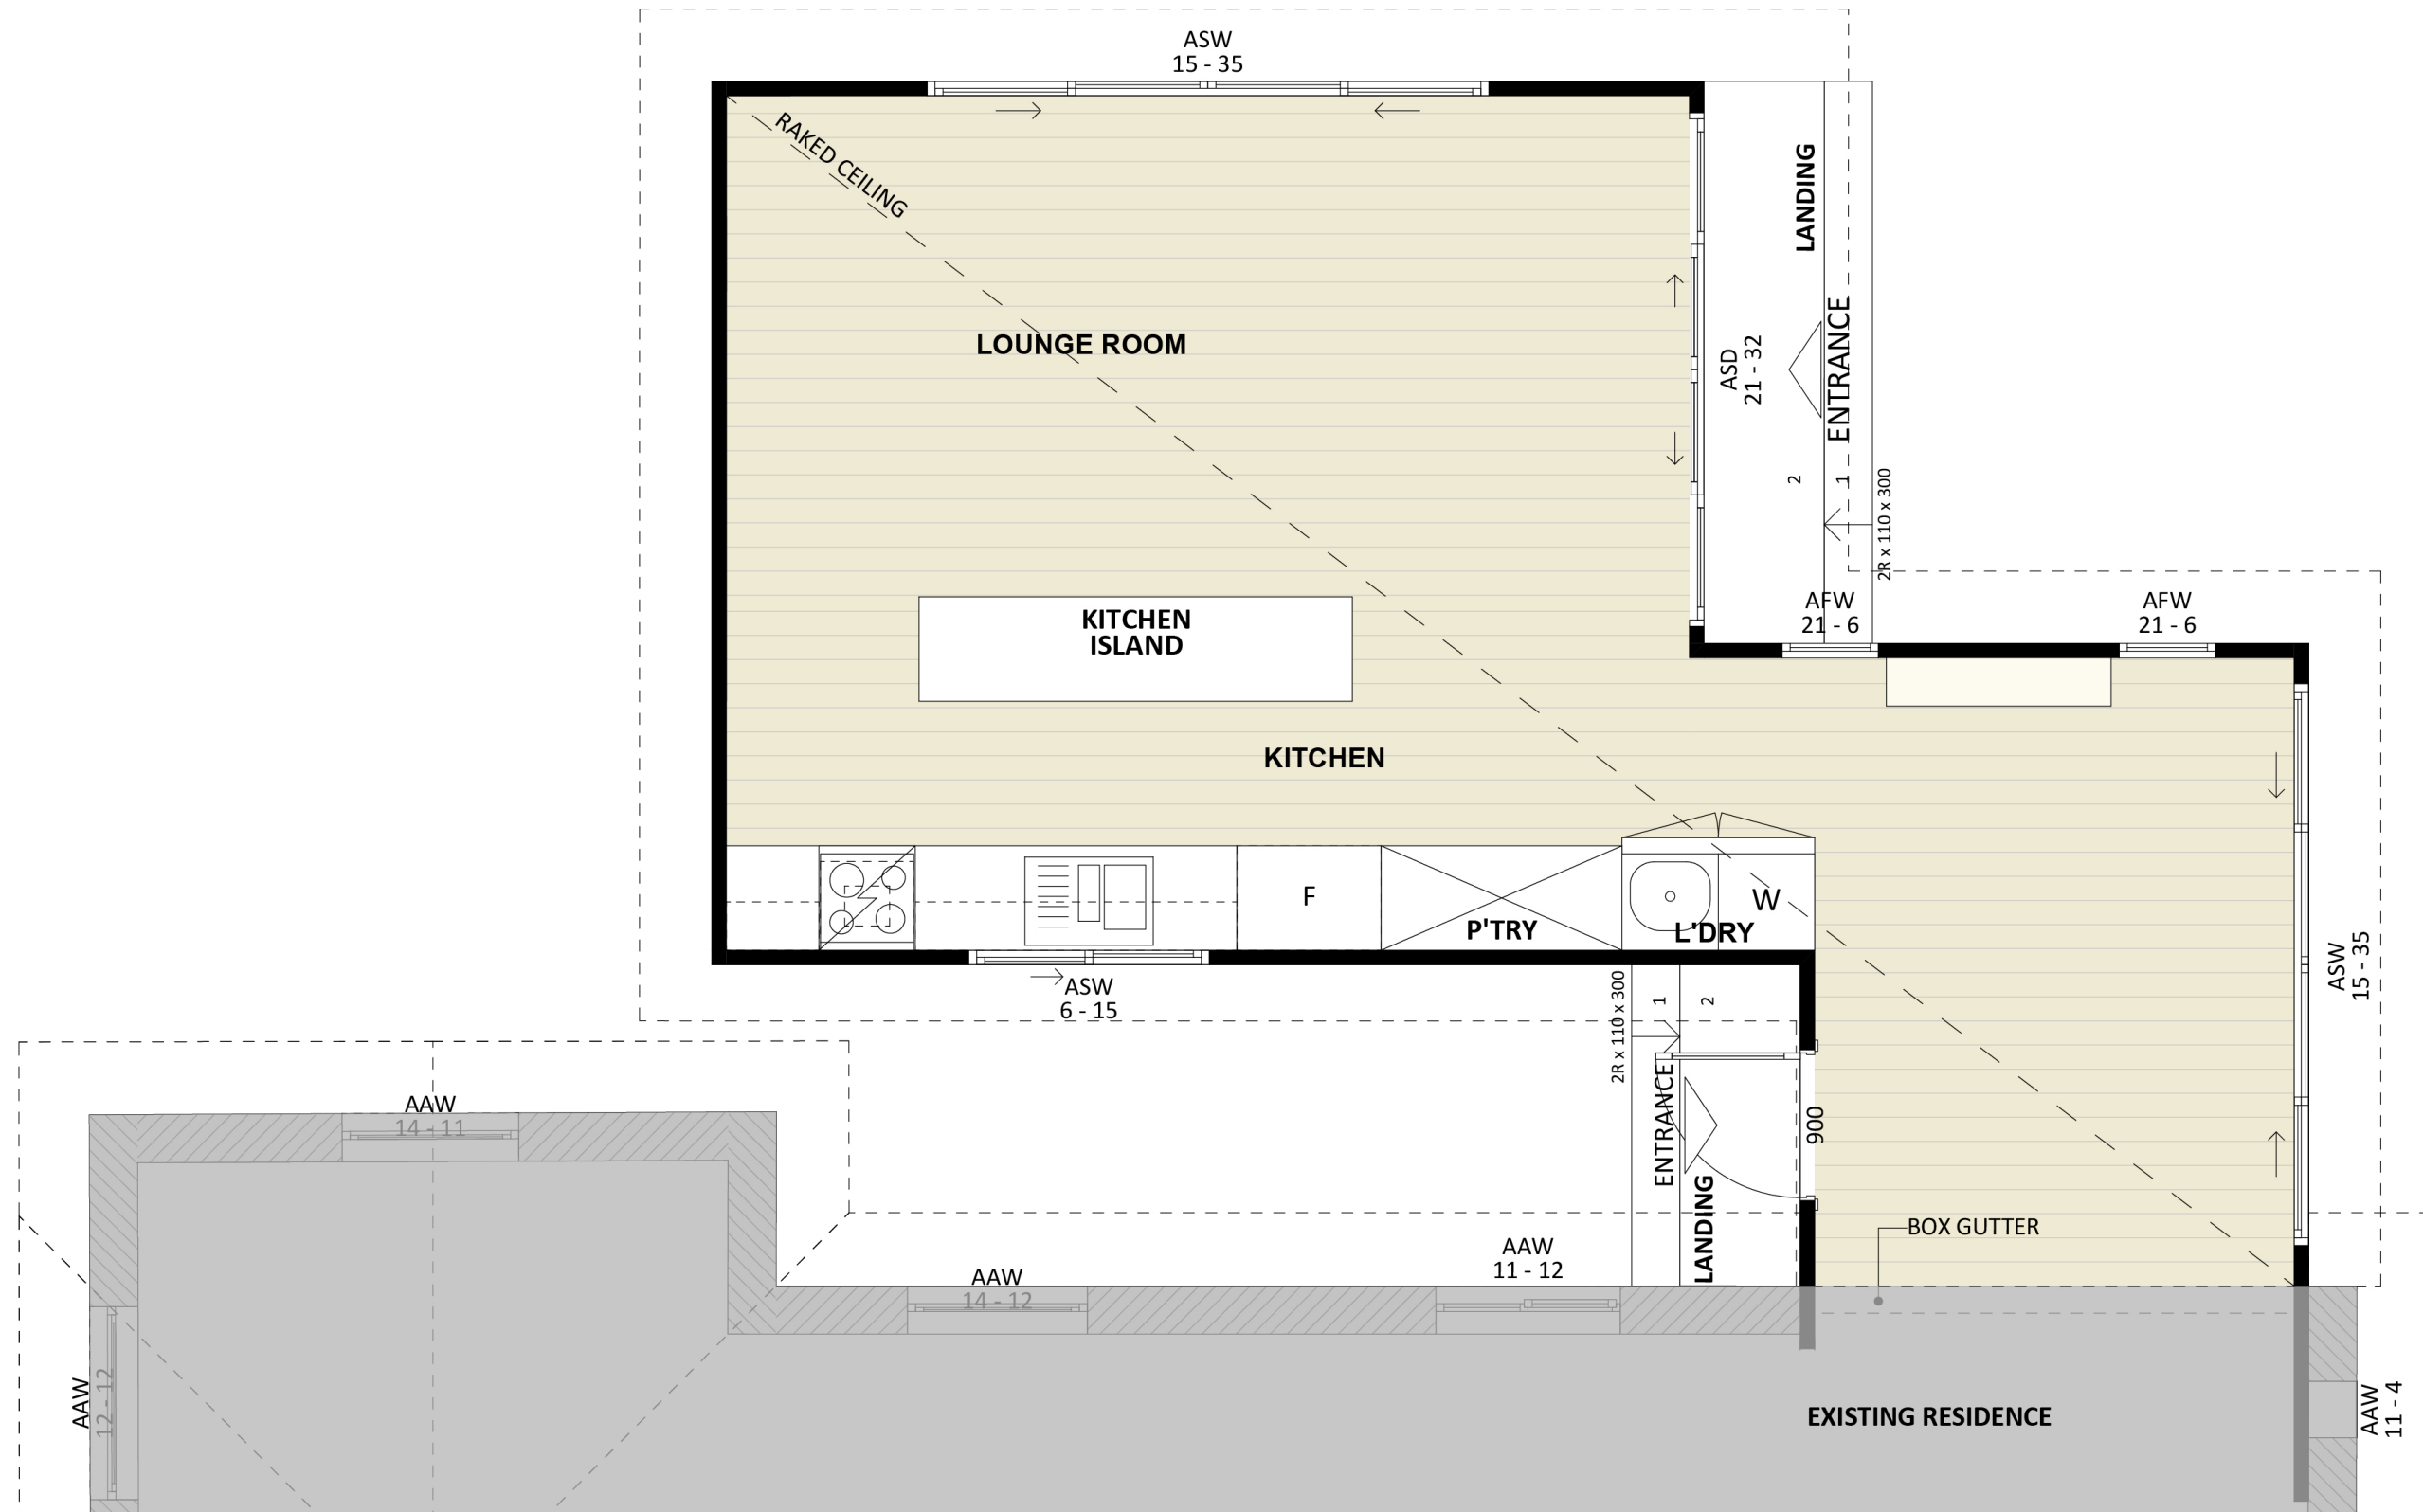

1036

ACT Building Lic: 2012767

FIXED
PRICE
EXTENSIONS

James Hardie Axon Cladding
Colour: Jasper

Colorbond Roof Covering
Colour: Monument

Aluminium Windows and Doors
Colour: Monument

Horizontal Cladding
Colour: Monument

An elevation is the height of the structure from ground level to the height of the roof.

An elevation is the height of the structure from ground level to the height of the roof.

ELEVATION 03

ELEVATION 04