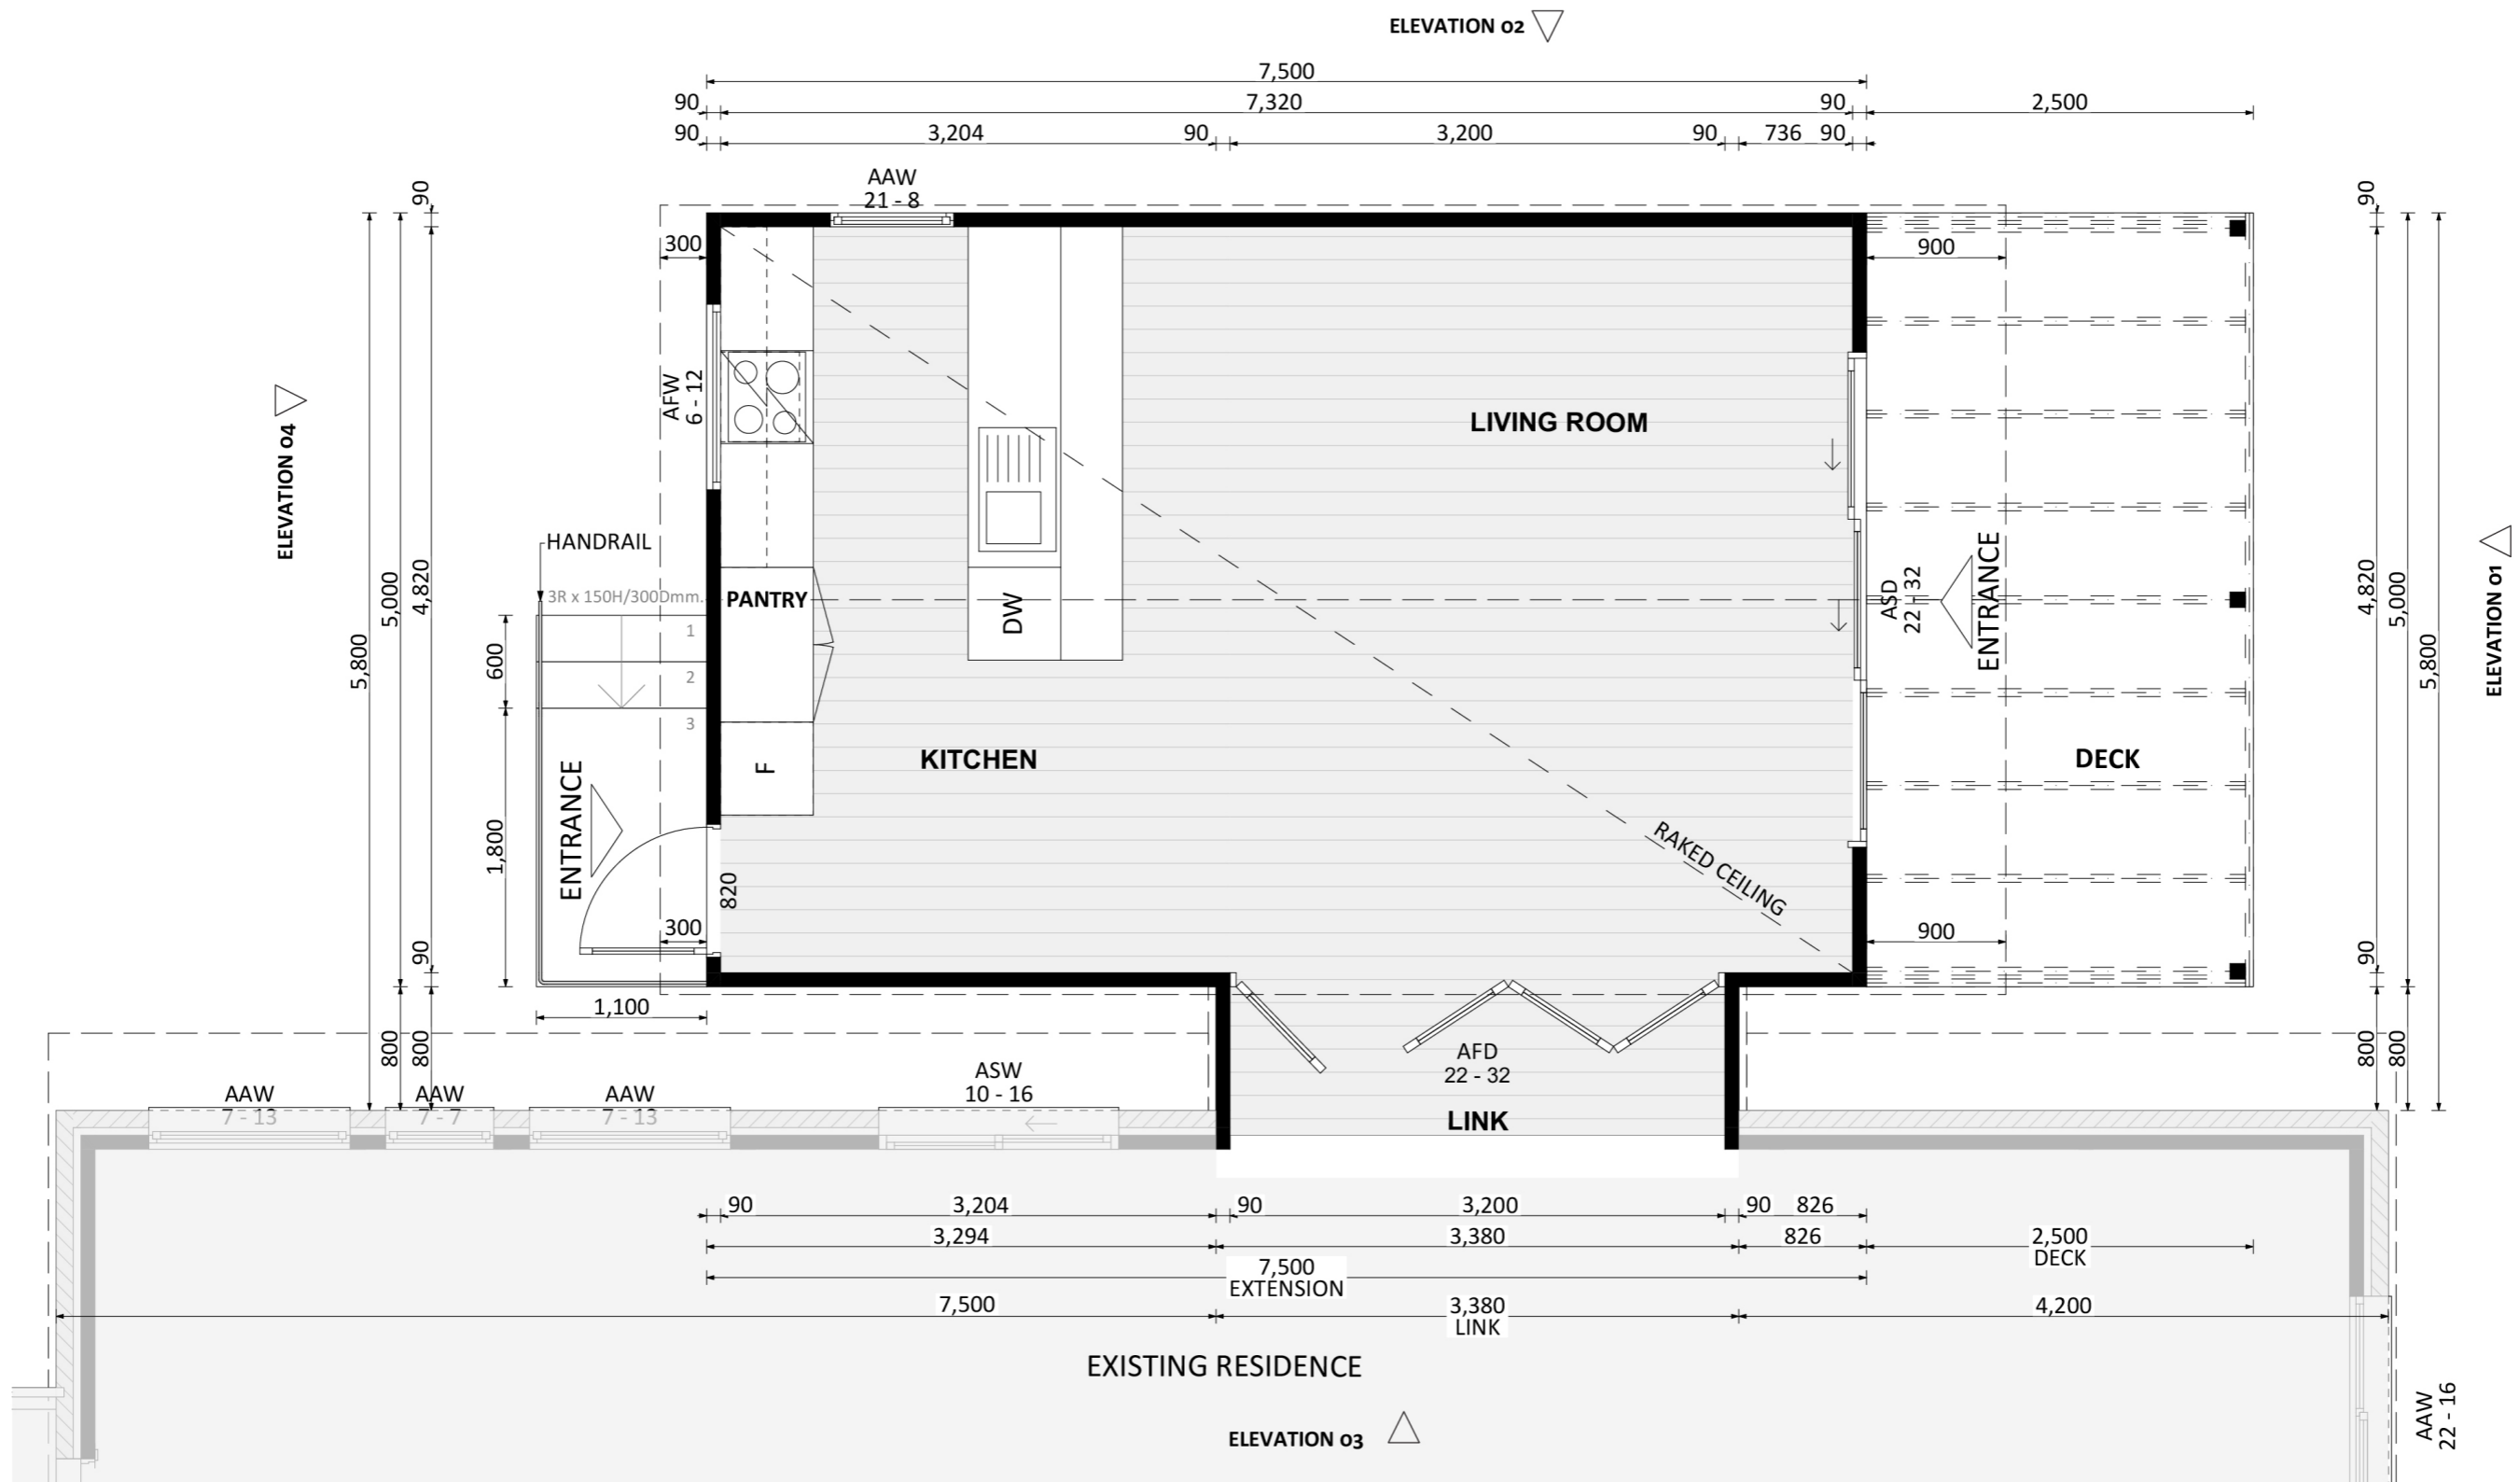

1030

ACT Building Lic: 2012767

FIXED
PRICE
EXTENSIONS

Painted Timber Pergola
Colour: Dover White

Colorbond Roof
Colour: Surfmist

Aluminium Windows and Doors
Colour: Dover White

Axon Cladding
Colour: Woodland Grey

An elevation is the height of the structure from ground level to the height of the roof.

An elevation is the height of the structure from ground level to the height of the roof.

ELEVATION 03

ELEVATION 04