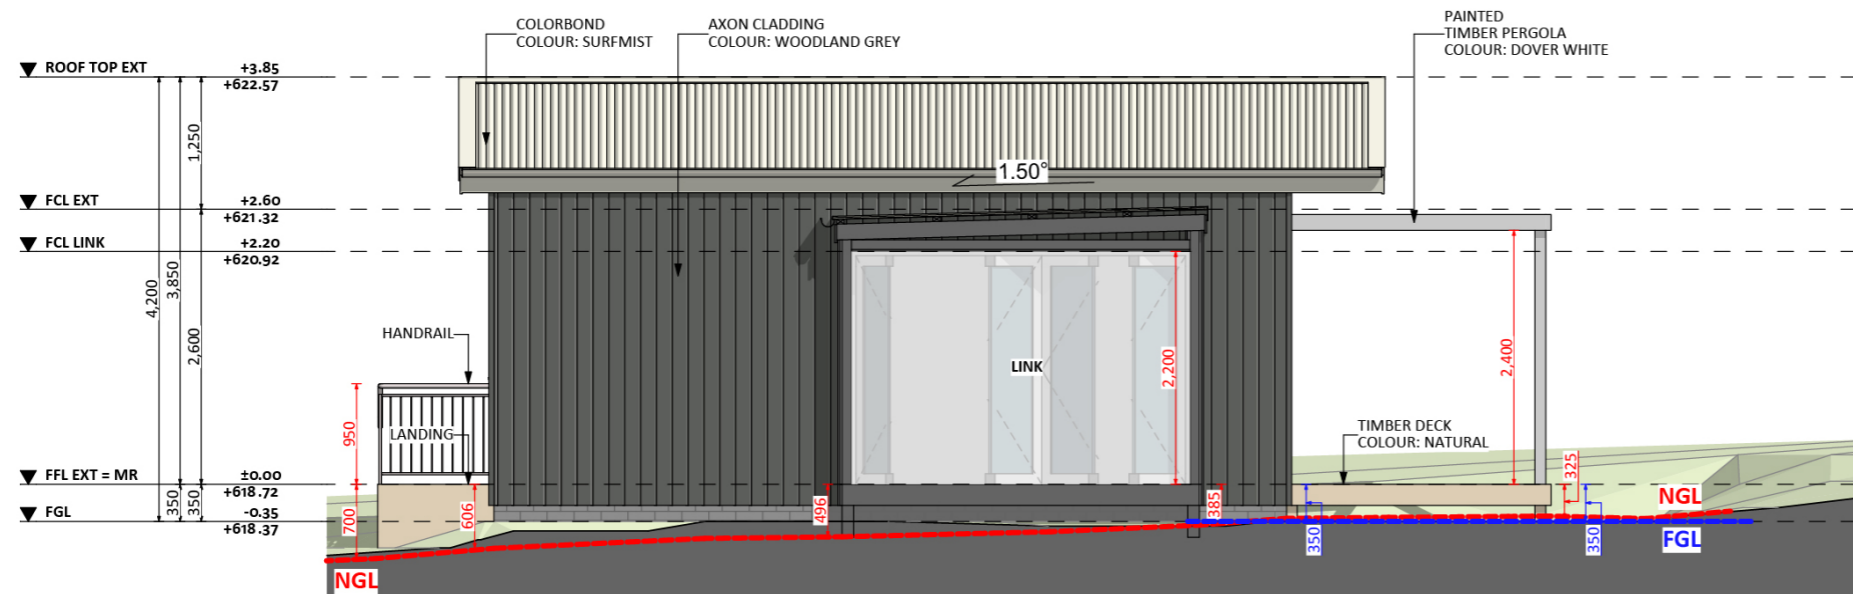

1030

ACT Building Lic: 2012767

FIXED
PRICE
EXTENSIONS

Painted Timber Pergola
Colour: Dover White

Colorbond Roof
Colour: Surfmist

Aluminium Windows and Doors
Colour: Dover White

Axon Cladding
Colour: Woodland Grey

An elevation is the height of the structure from ground level to the height of the roof.

An elevation is the height of the structure from ground level to the height of the roof.

ELEVATION 03

ELEVATION 04