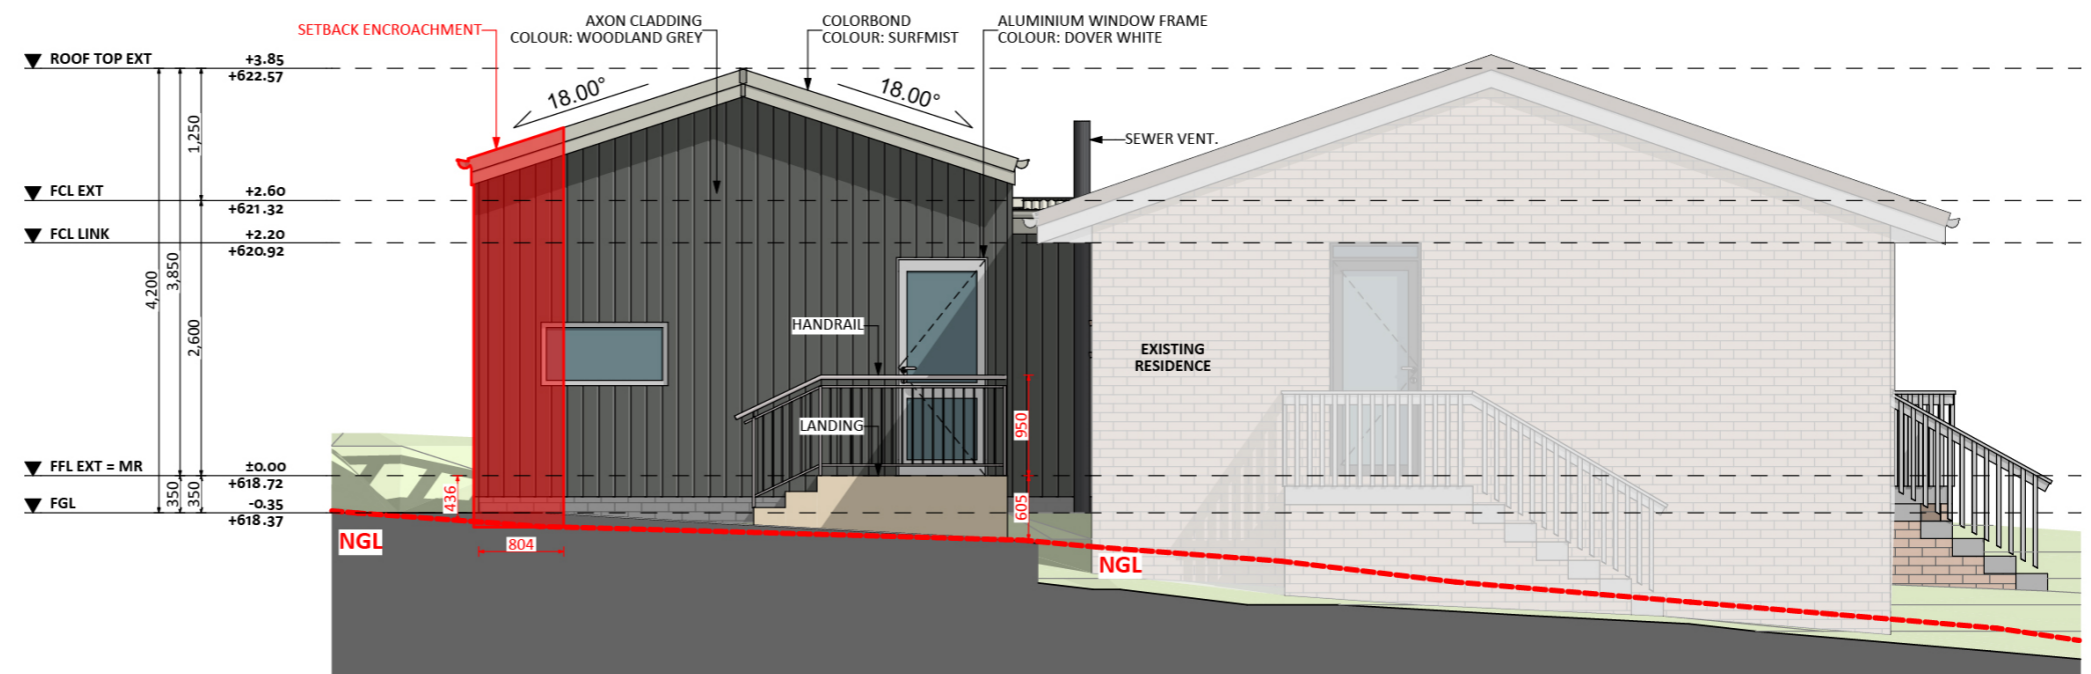

1030

ACT Building Lic: 2012767

FIXED
PRICE
EXTENSIONS

Painted Timber Pergola
Colour: Dover White

Colorbond Roof
Colour: Surfmist

Aluminium Windows and Doors
Colour: Dover White

Axon Cladding
Colour: Woodland Grey

An elevation is the height of the structure from ground level to the height of the roof.

An elevation is the height of the structure from ground level to the height of the roof.

ELEVATION 03

ELEVATION 04