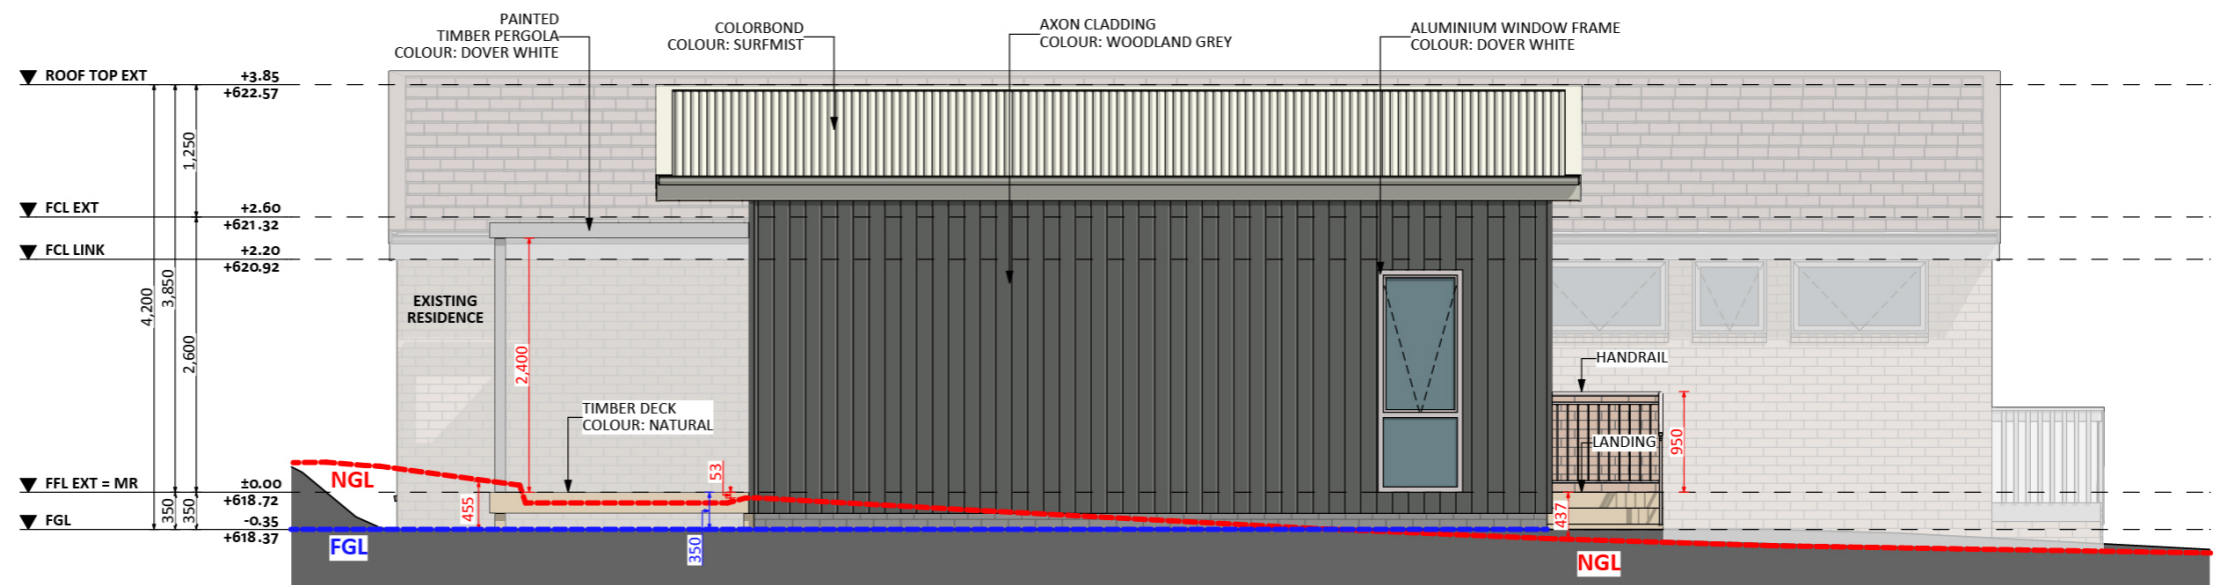

1030

ACT Building Lic: 2012767

FIXED
PRICE
EXTENSIONS

Painted Timber Pergola
Colour: Dover White

Colorbond Roof
Colour: Surfmist

Aluminium Windows and Doors
Colour: Dover White

Axon Cladding
Colour: Woodland Grey

An elevation is the height of the structure from ground level to the height of the roof.

An elevation is the height of the structure from ground level to the height of the roof.

ELEVATION 03

ELEVATION 04