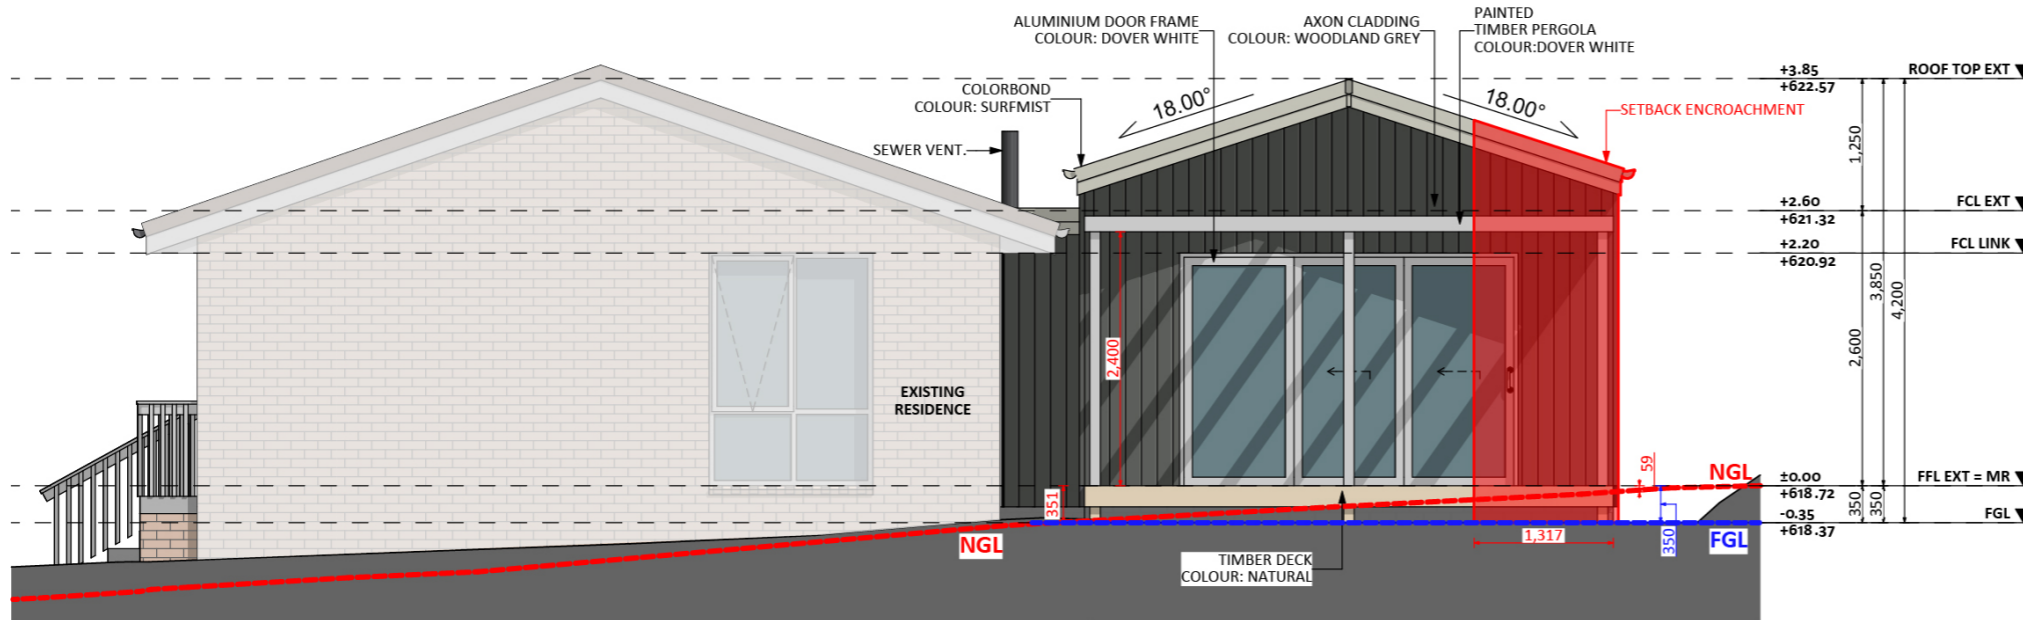

1030

ACT Building Lic: 2012767

FIXED
PRICE
EXTENSIONS

Painted Timber Pergola
Colour: Dover White

Colorbond Roof
Colour: Surfmist

Aluminium Windows and Doors
Colour: Dover White

Axon Cladding
Colour: Woodland Grey

An elevation is the height of the structure from ground level to the height of the roof.

An elevation is the height of the structure from ground level to the height of the roof.

ELEVATION 03

ELEVATION 04