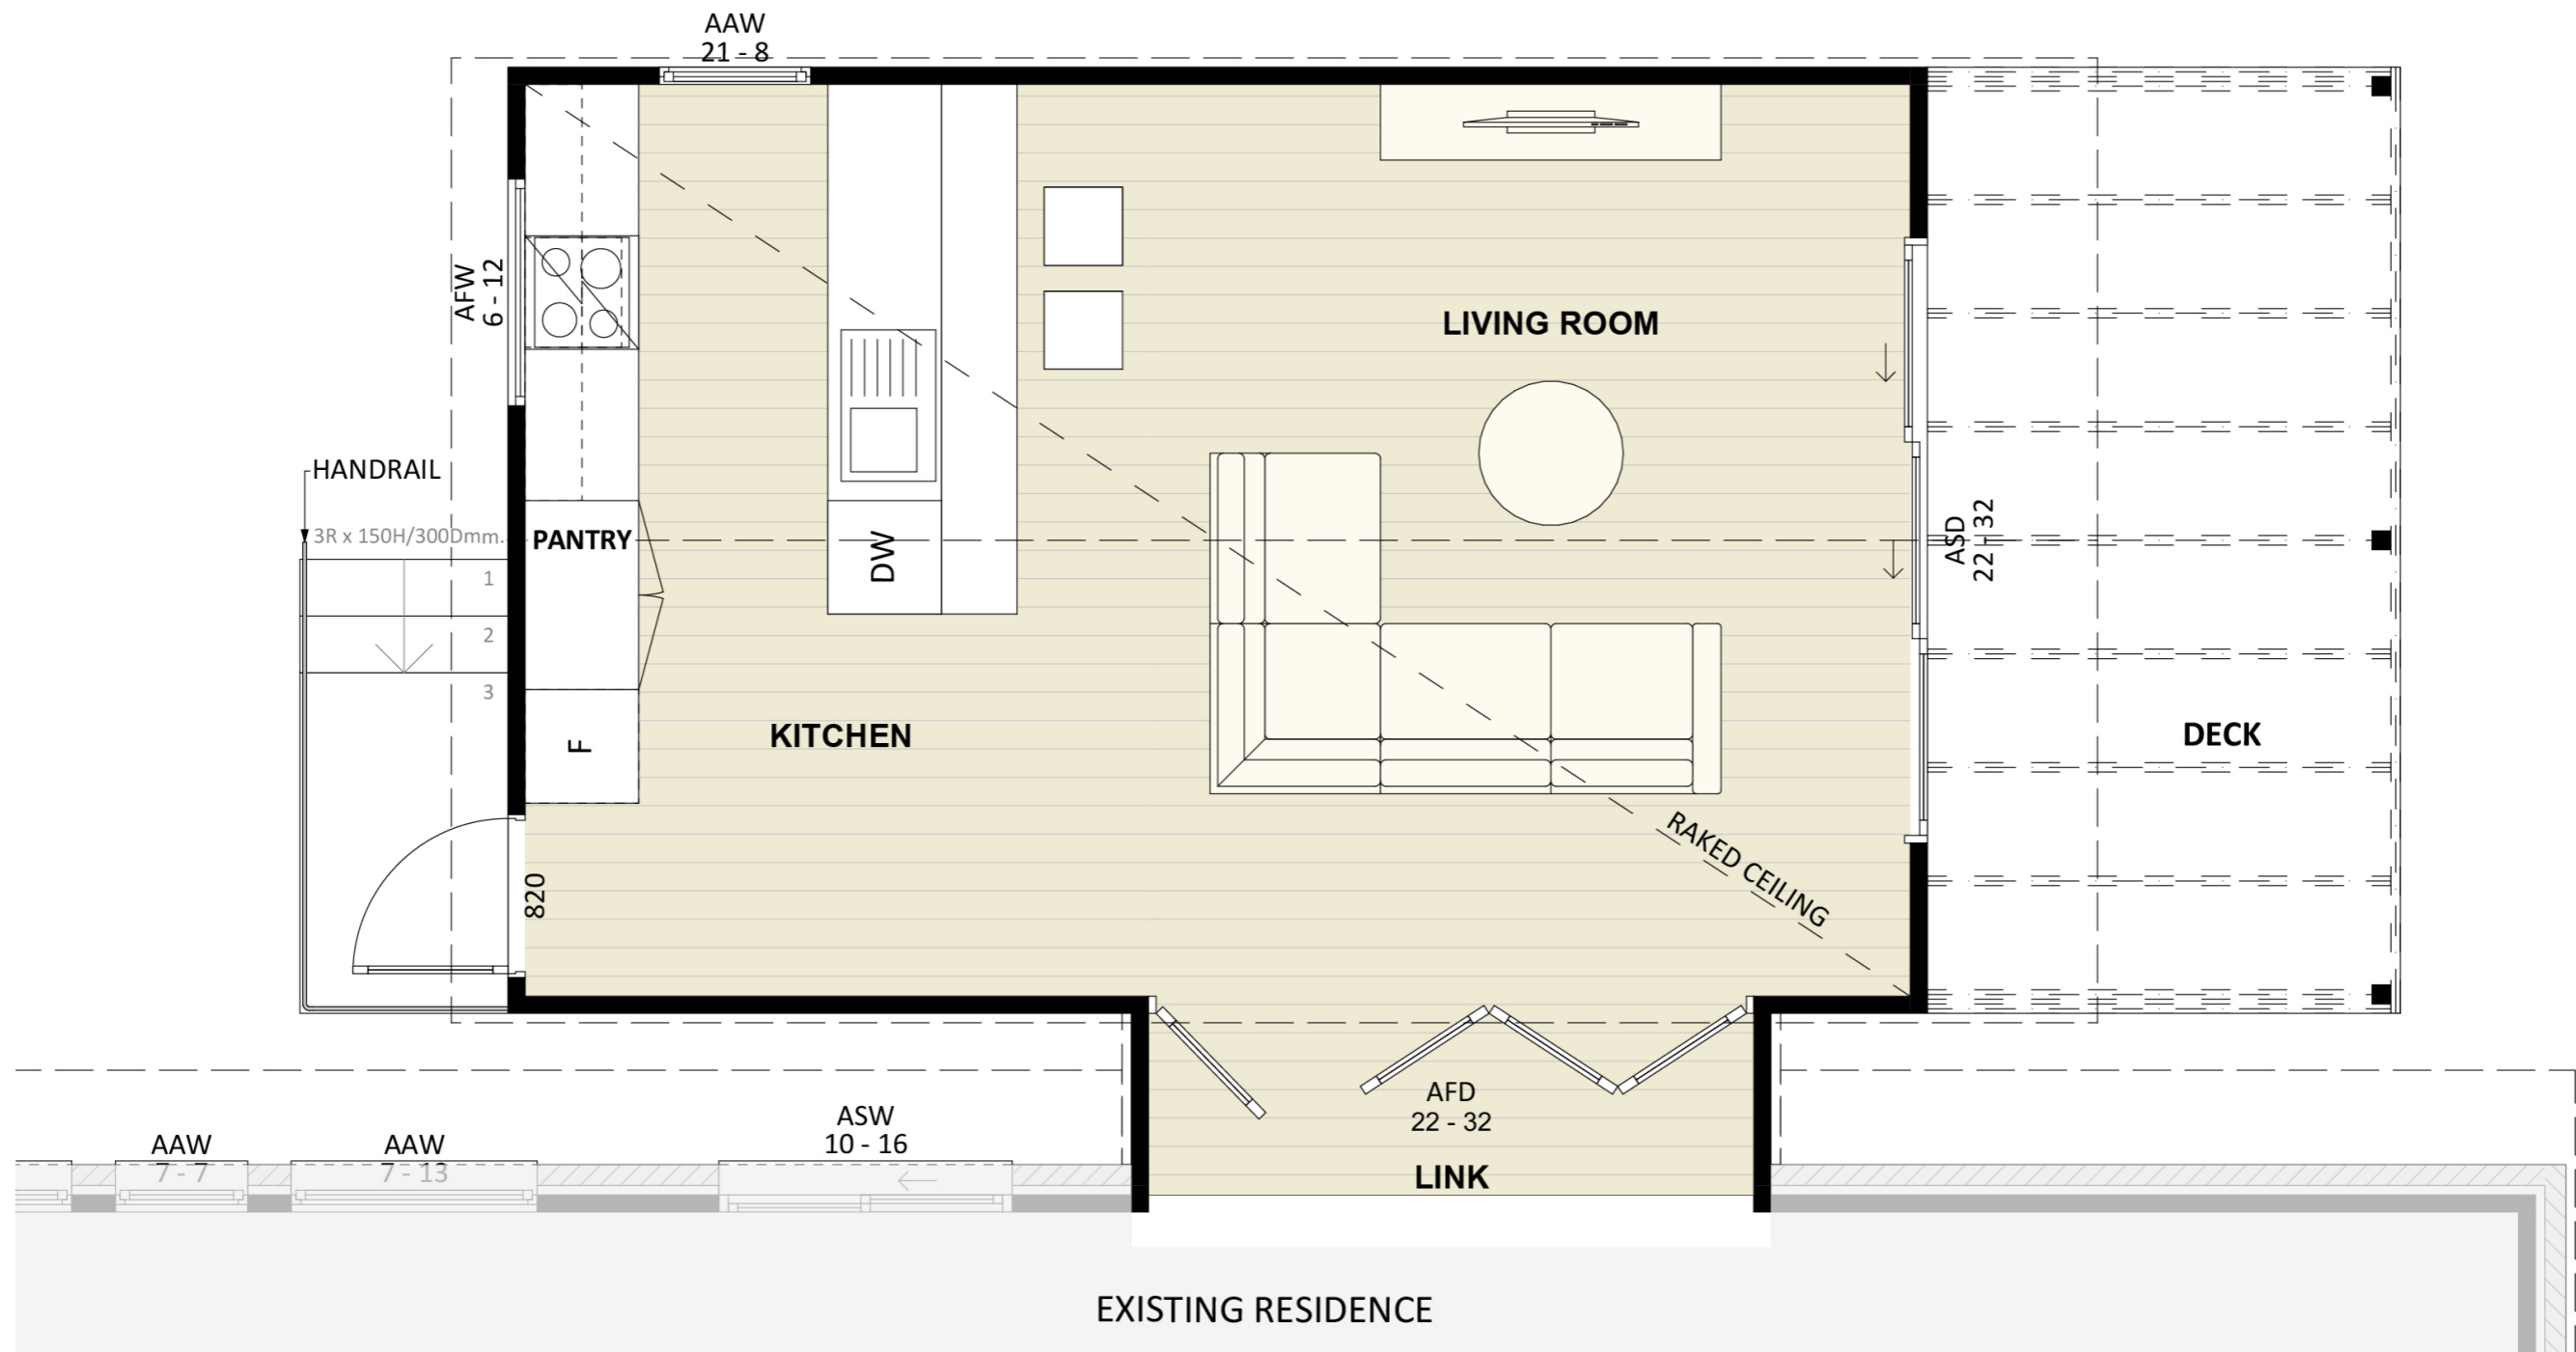

1030

ACT Building Lic: 2012767

FIXED
PRICE
EXTENSIONS

Painted Timber Pergola
Colour: Dover White

Colorbond Roof
Colour: Surfmist

Aluminium Windows and Doors
Colour: Dover White

Axon Cladding
Colour: Woodland Grey

An elevation is the height of the structure from ground level to the height of the roof.

An elevation is the height of the structure from ground level to the height of the roof.

ELEVATION 03

ELEVATION 04