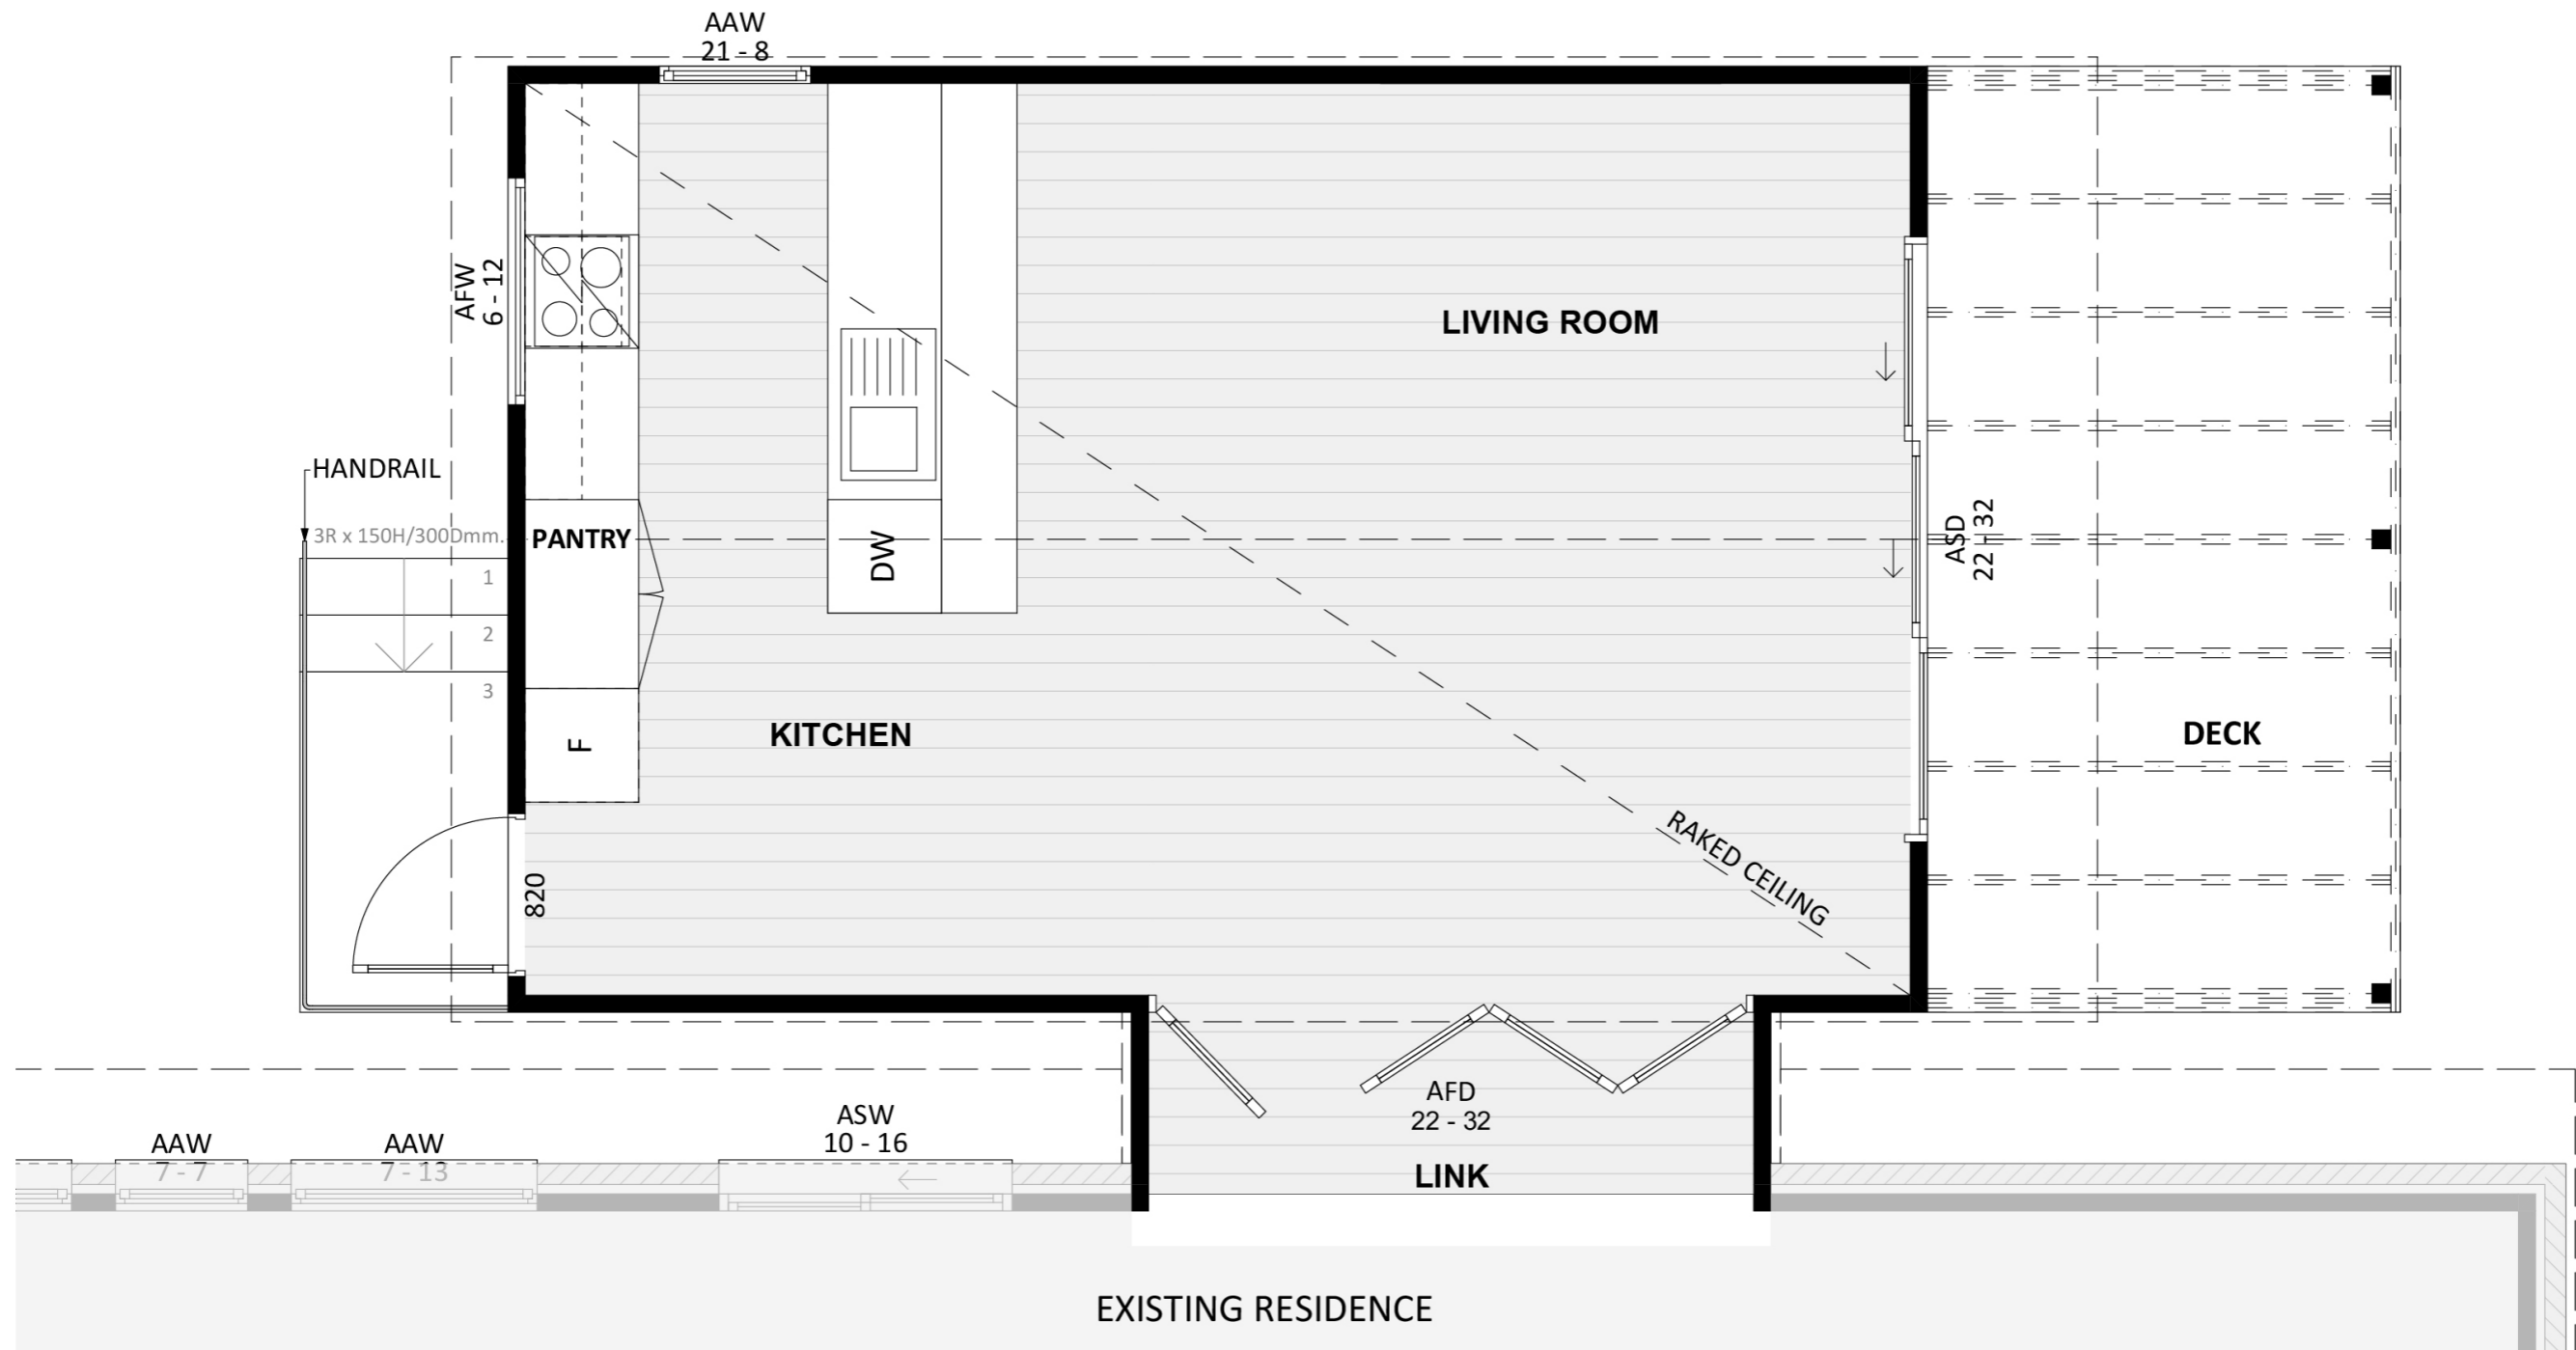

1030

ACT Building Lic: 2012767

FIXED
PRICE
EXTENSIONS

Painted Timber Pergola
Colour: Dover White

Colorbond Roof
Colour: Surfmist

Aluminium Windows and Doors
Colour: Dover White

Axon Cladding
Colour: Woodland Grey

An elevation is the height of the structure from ground level to the height of the roof.

An elevation is the height of the structure from ground level to the height of the roof.

ELEVATION 03

ELEVATION 04