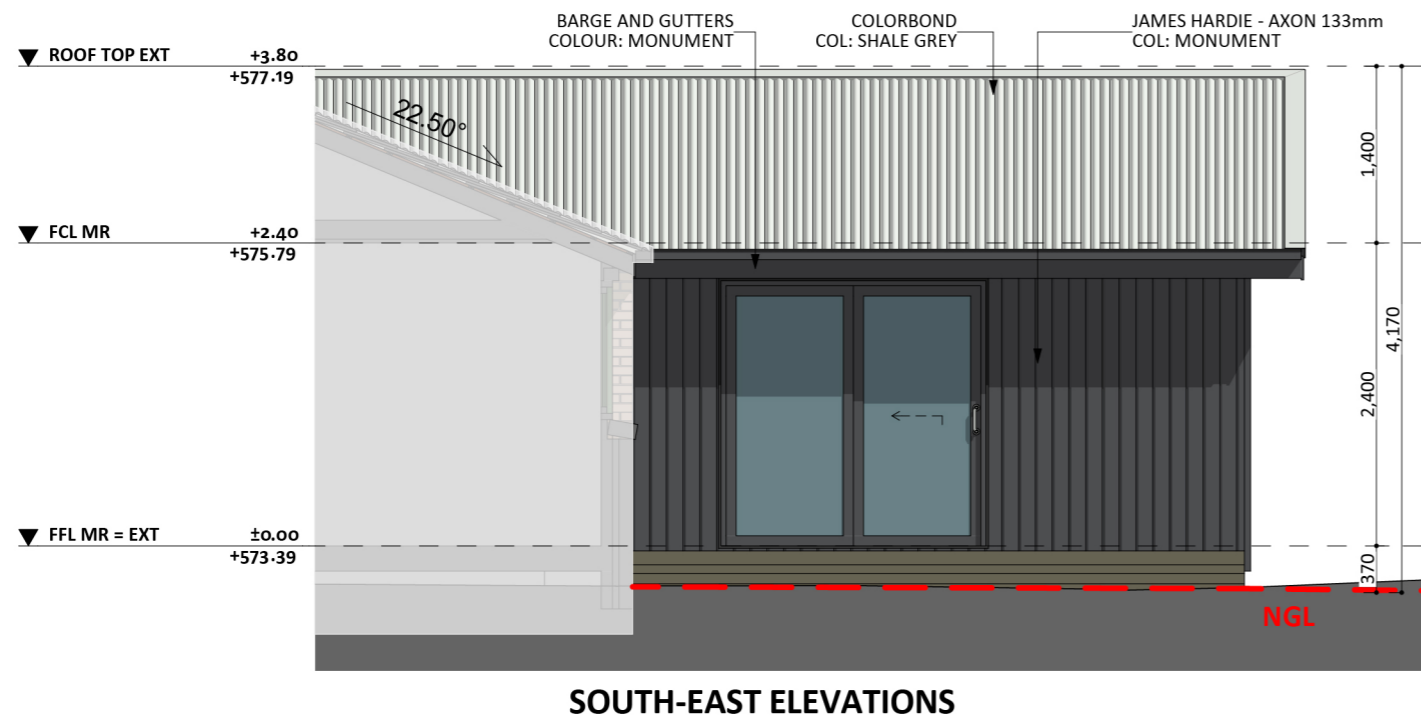

1027

ACT Building Lic: 2012767

**FIXED**  
**PRICE**  
**EXTENSIONS**

Barge and Gutters  
Colour: Monument

Colorbond Roof and Flashing  
Colour: Shale Grey

James Hardie Axon Cladding  
Colour: Monument

PGH Brick  
Colour: Doorset

An elevation is the height of the structure from ground level to the height of the roof.

An elevation is the height of the structure from ground level to the height of the roof.

 **FIXED  
PRICE  
EXTENSIONS**