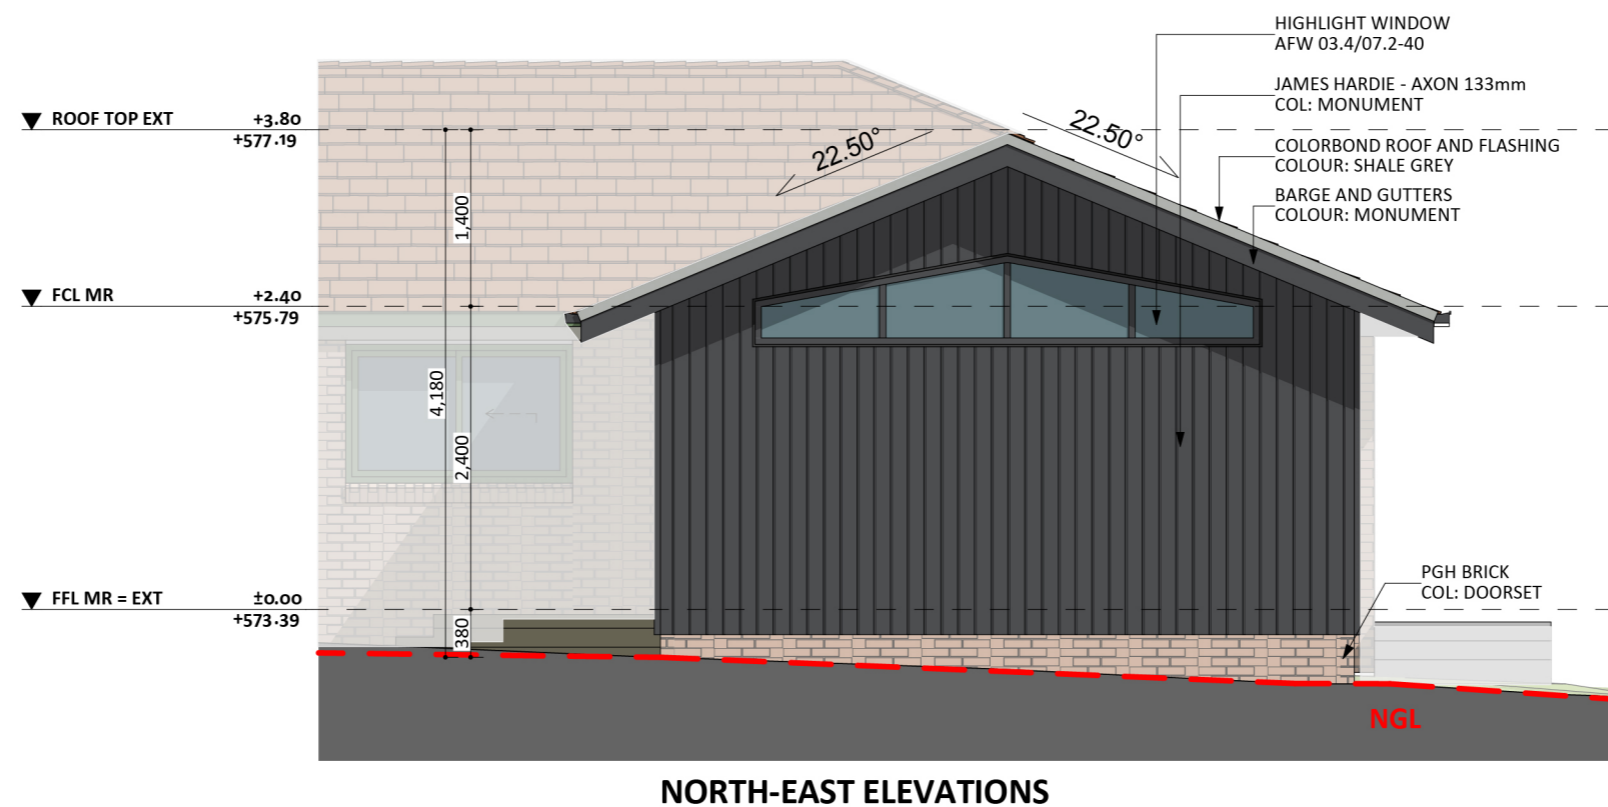

1027

ACT Building Lic: 2012767

**FIXED**  
**PRICE**  
**EXTENSIONS**

Barge and Gutters  
Colour: Monument

Colorbond Roof and Flashing  
Colour: Shale Grey

James Hardie Axon Cladding  
Colour: Monument

PGH Brick  
Colour: Doorset

An elevation is the height of the structure from ground level to the height of the roof.

An elevation is the height of the structure from ground level to the height of the roof.

 **FIXED  
PRICE  
EXTENSIONS**