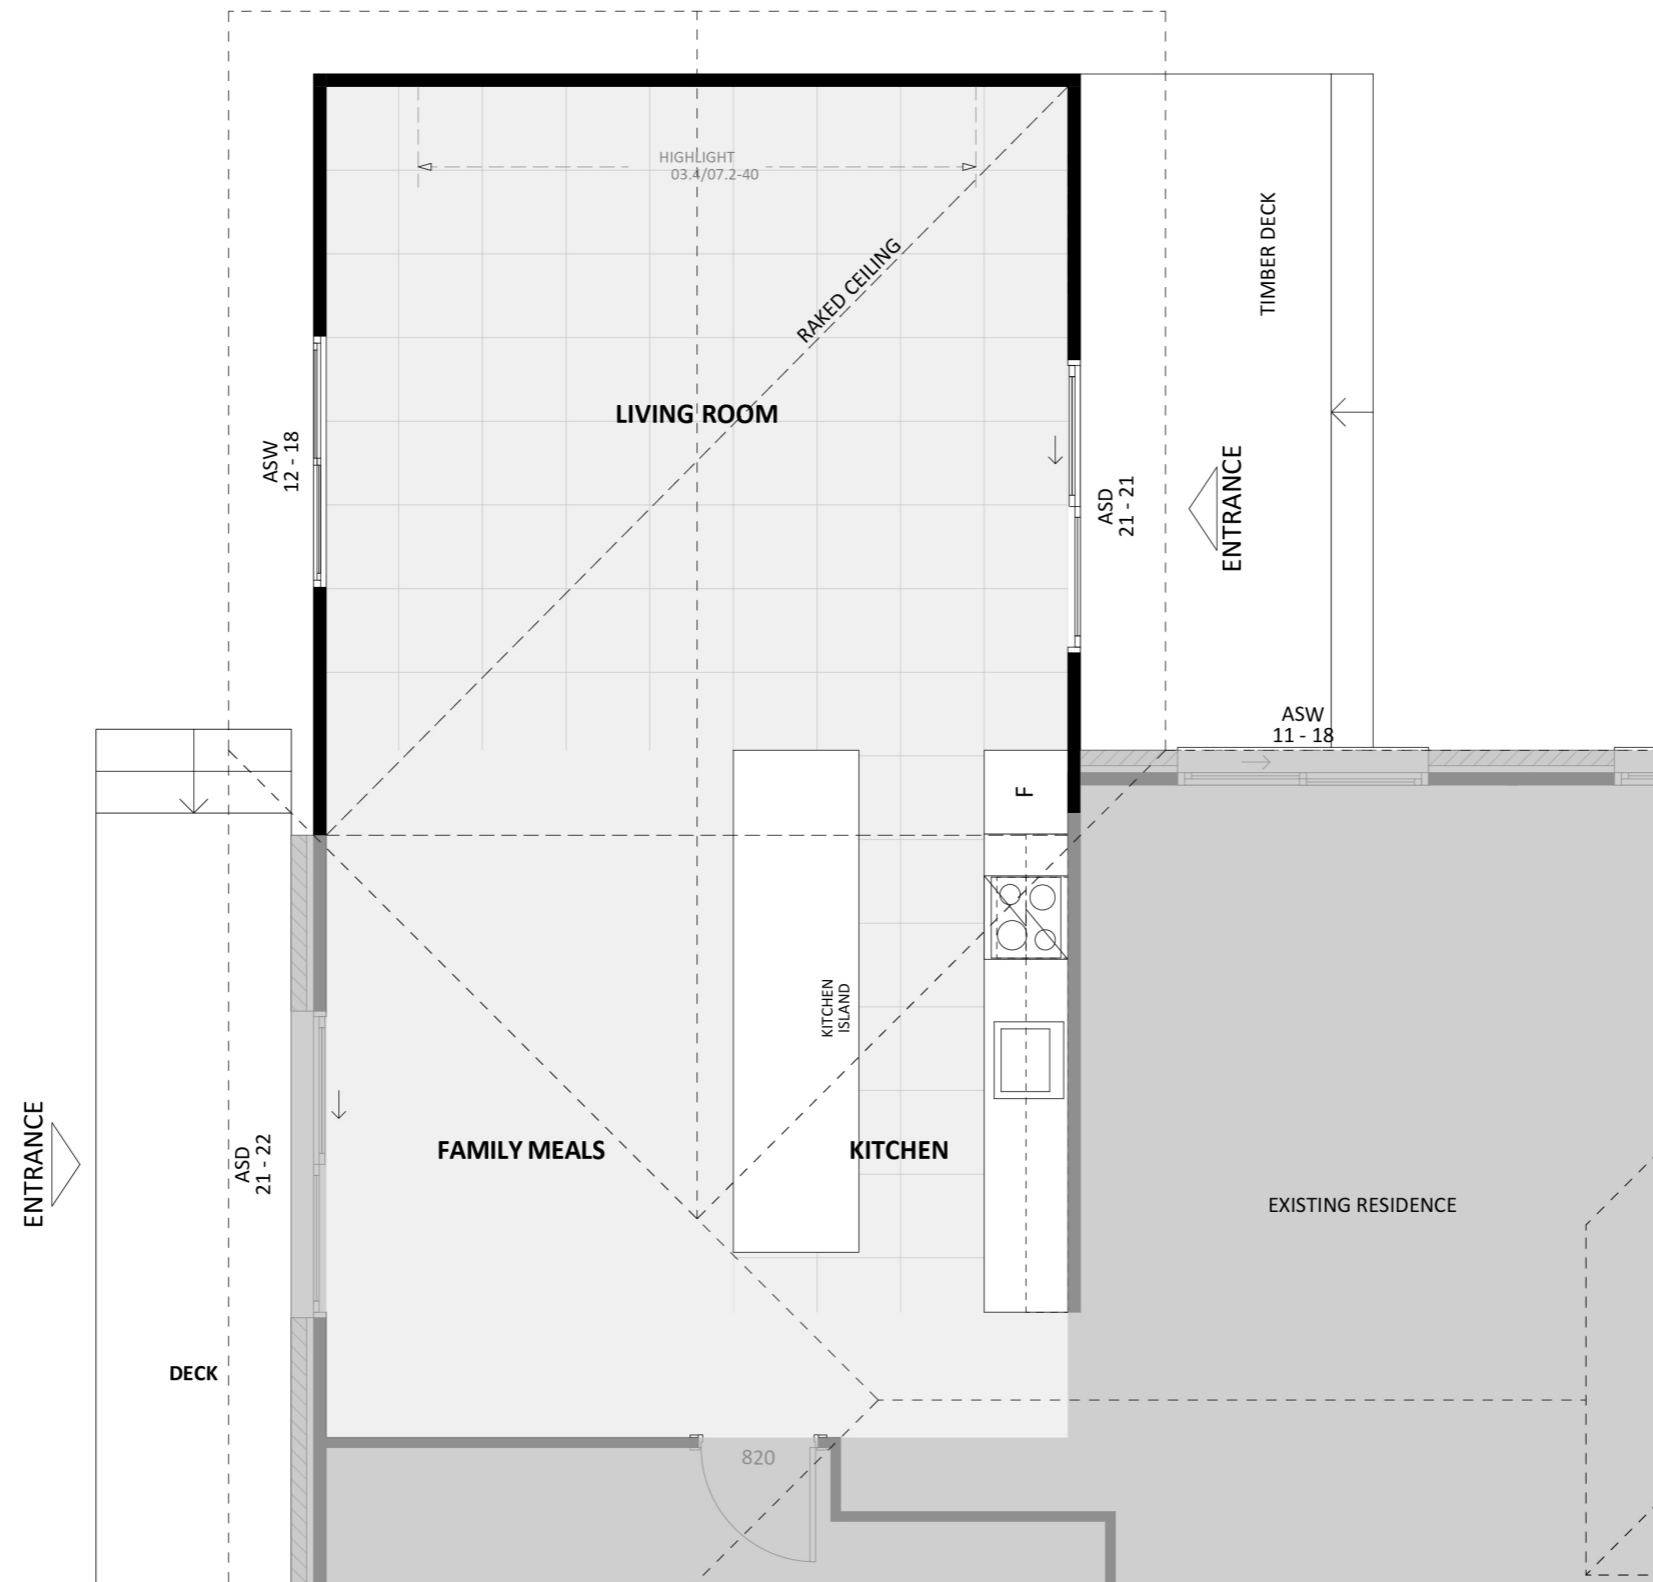

1027

ACT Building Lic: 2012767

**FIXED**  
**PRICE**  
**EXTENSIONS**

Barge and Gutters  
Colour: Monument

Colorbond Roof and Flashing  
Colour: Shale Grey

James Hardie Axon Cladding  
Colour: Monument

PGH Brick  
Colour: Doorset

An elevation is the height of the structure from ground level to the height of the roof.

An elevation is the height of the structure from ground level to the height of the roof.

 **FIXED  
PRICE  
EXTENSIONS**