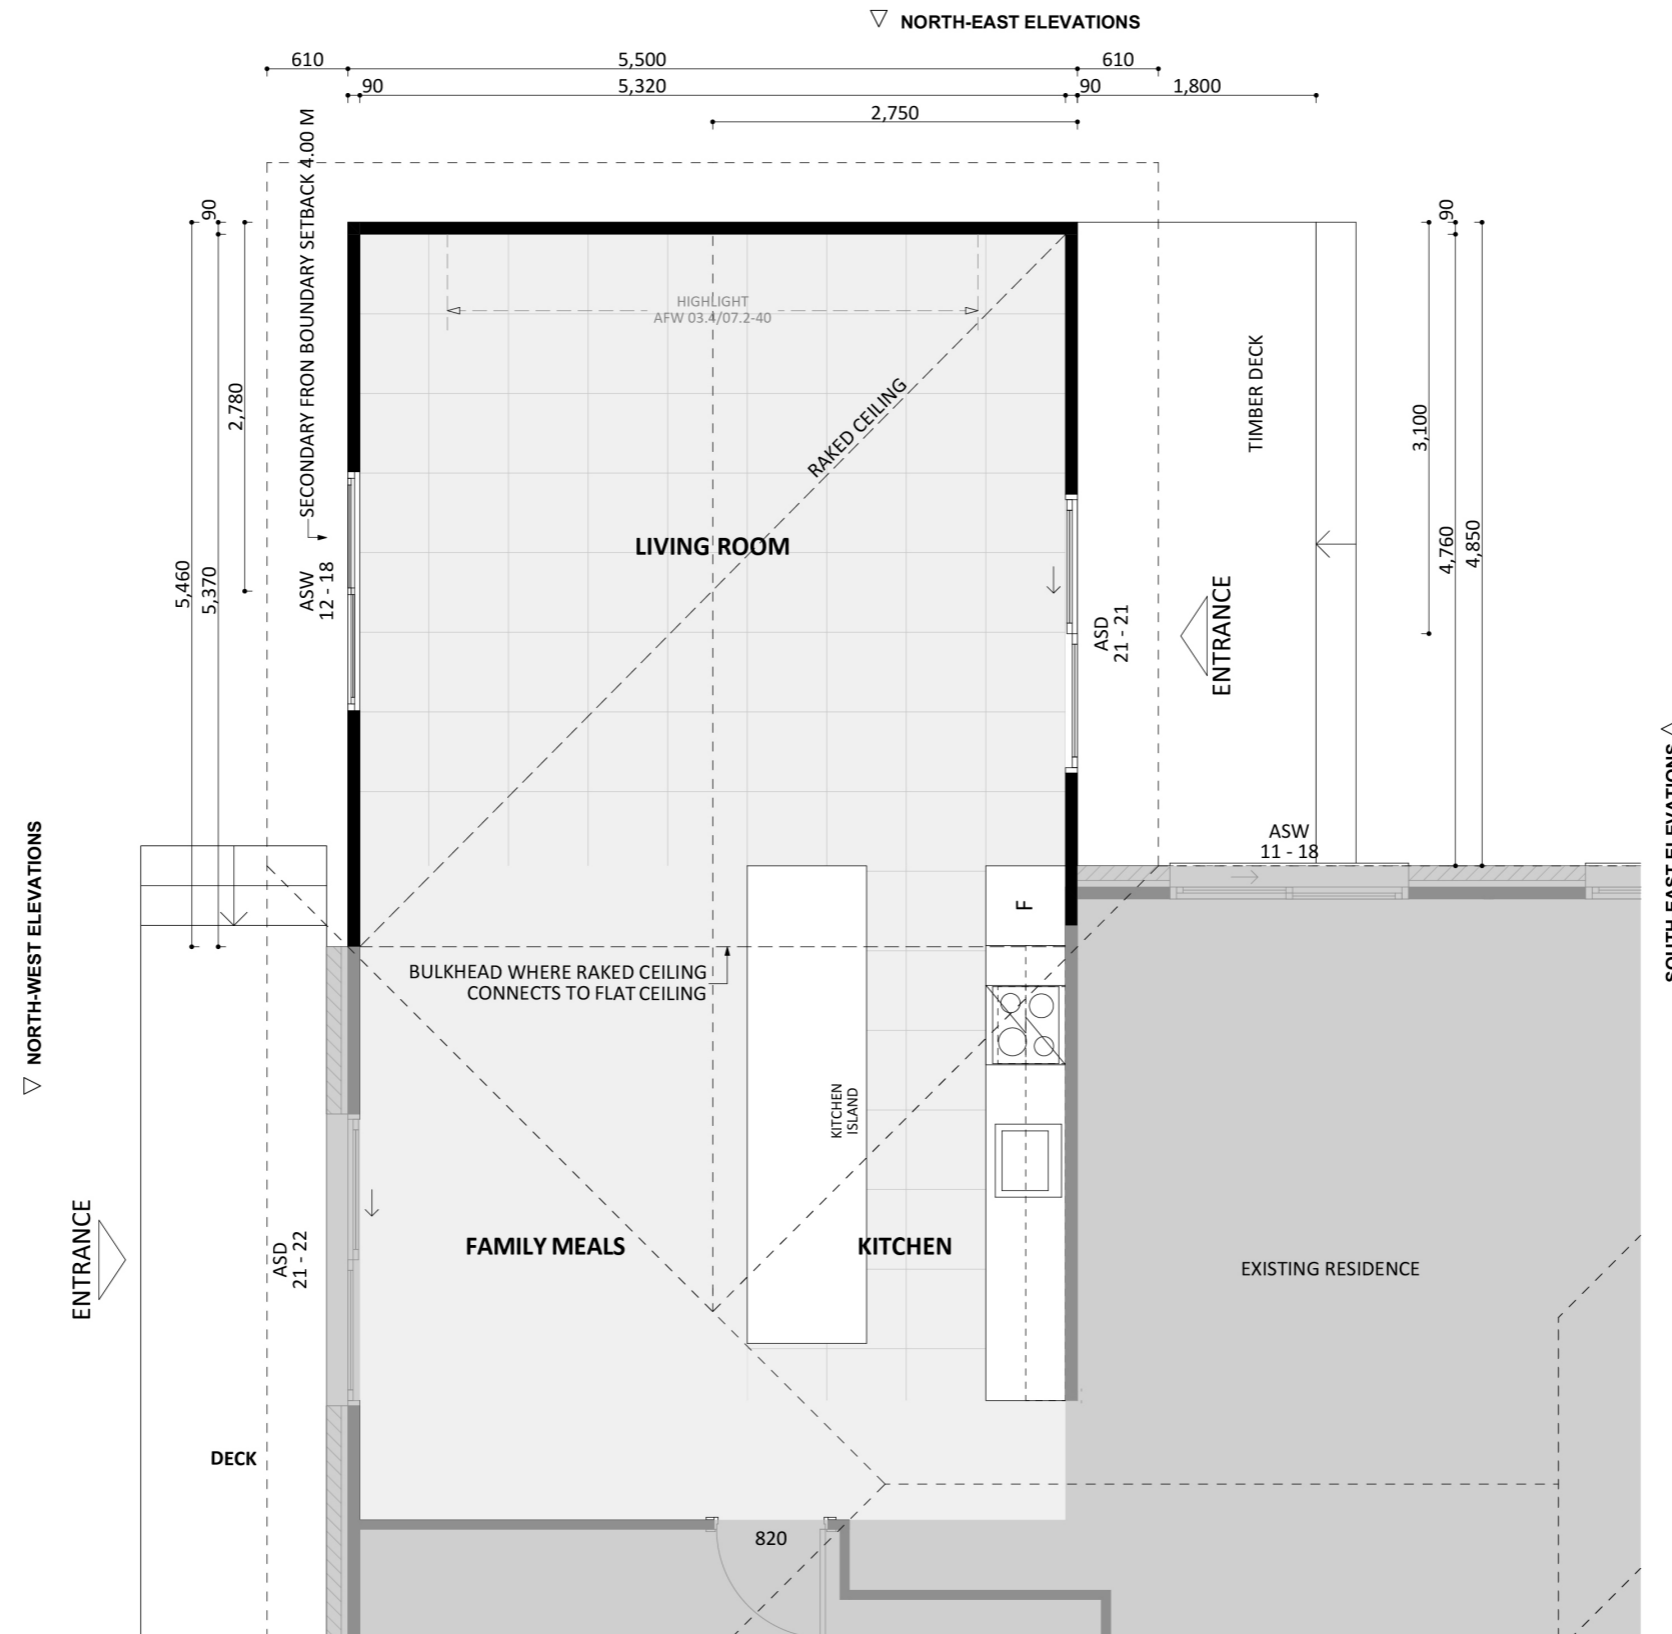

1027

ACT Building Lic: 2012767

**FIXED**  
**PRICE**  
**EXTENSIONS**

Barge and Gutters  
Colour: Monument

Colorbond Roof and Flashing  
Colour: Shale Grey

James Hardie Axon Cladding  
Colour: Monument

PGH Brick  
Colour: Doorset

An elevation is the height of the structure from ground level to the height of the roof.

An elevation is the height of the structure from ground level to the height of the roof.

 **FIXED  
PRICE  
EXTENSIONS**