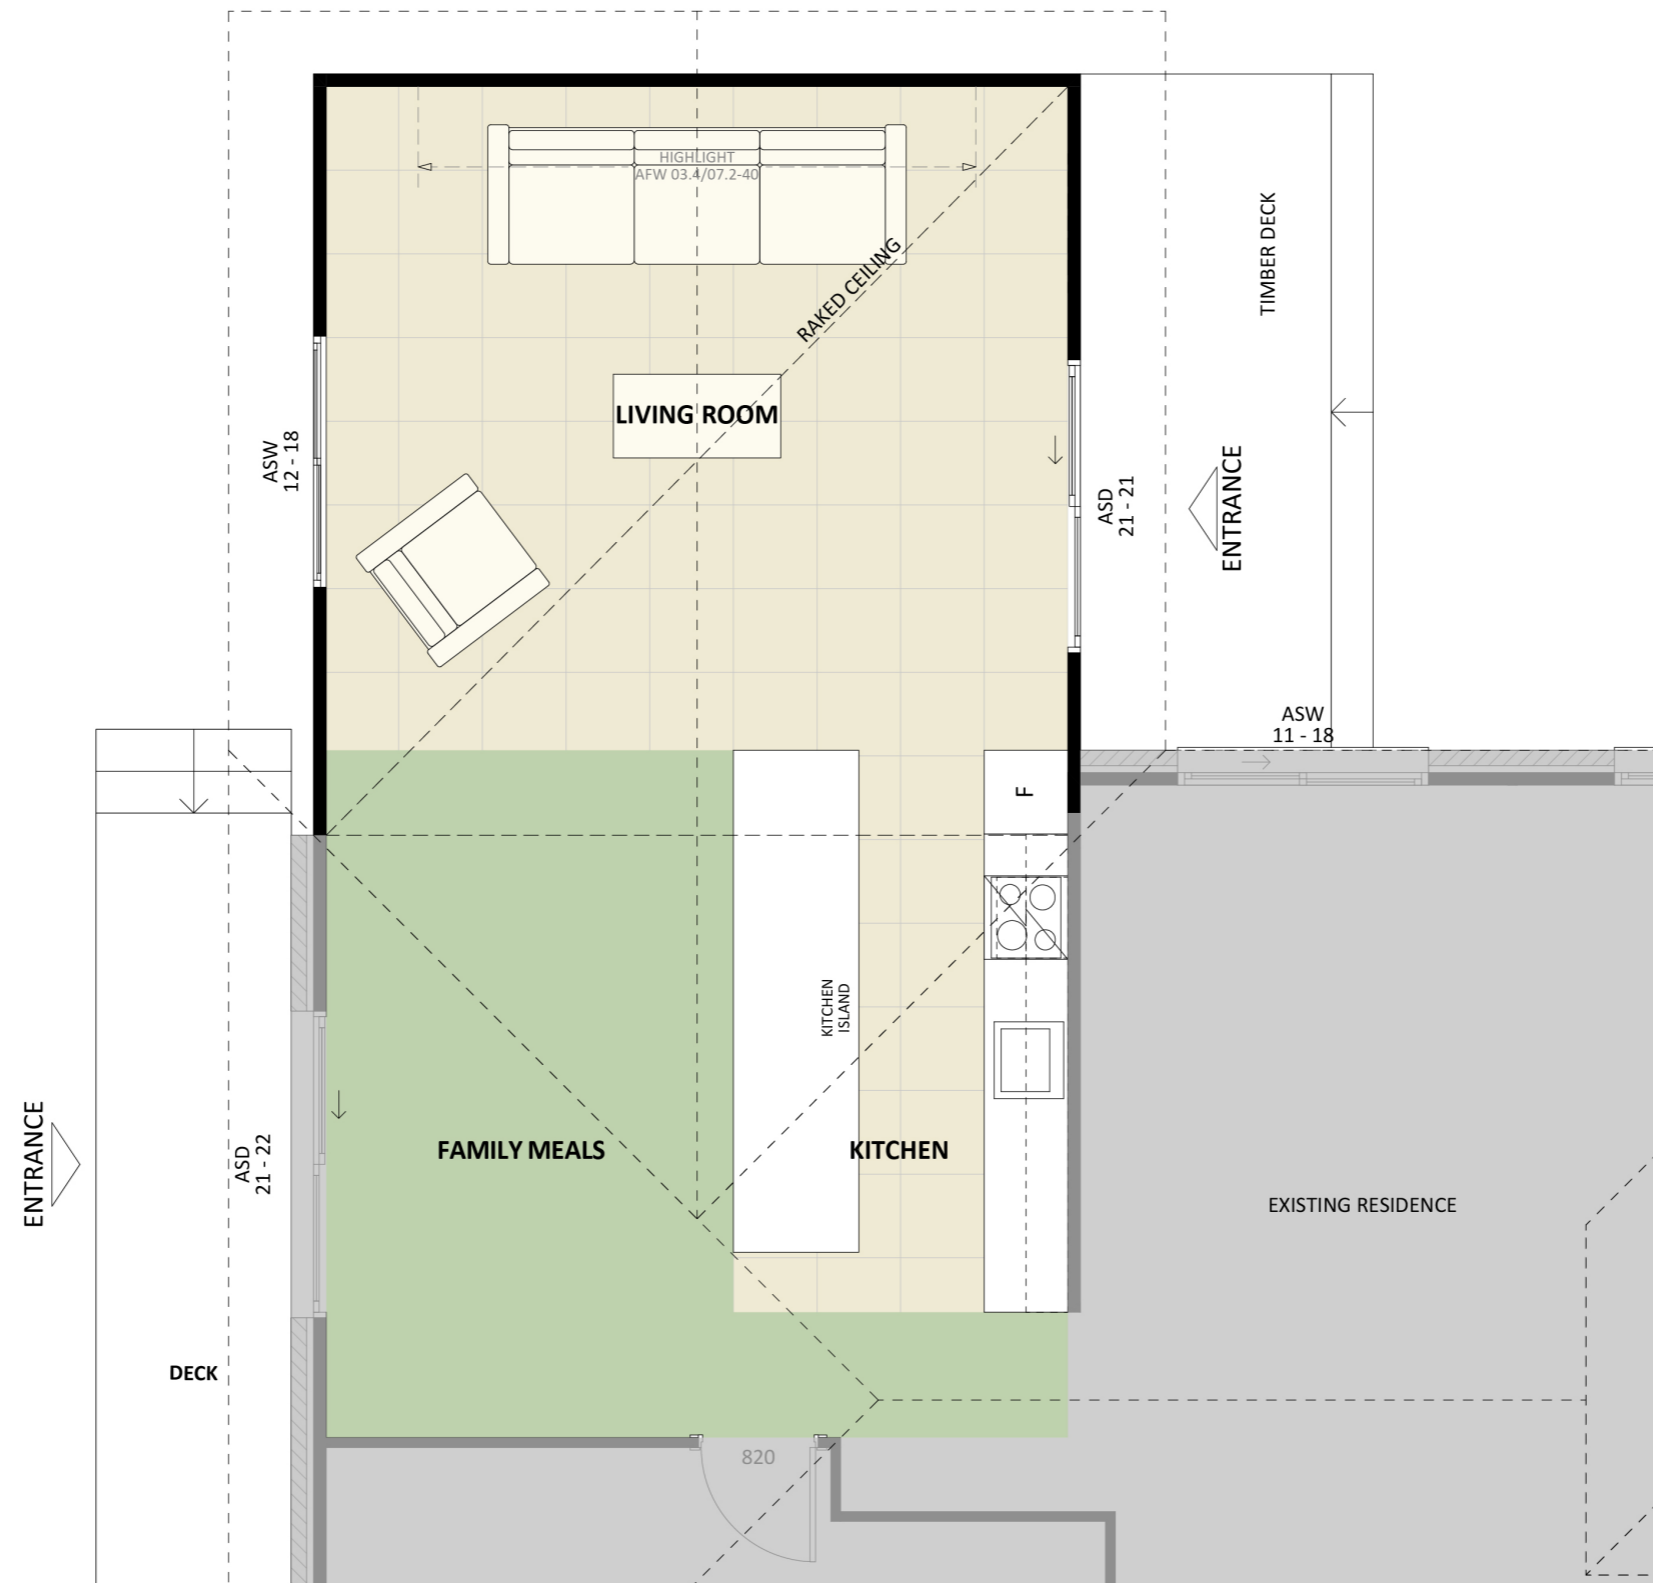

1027

ACT Building Lic: 2012767

**FIXED**  
**PRICE**  
**EXTENSIONS**

Barge and Gutters  
Colour: Monument

Colorbond Roof and Flashing  
Colour: Shale Grey

James Hardie Axon Cladding  
Colour: Monument

PGH Brick  
Colour: Doorset

An elevation is the height of the structure from ground level to the height of the roof.

An elevation is the height of the structure from ground level to the height of the roof.

 **FIXED  
PRICE  
EXTENSIONS**