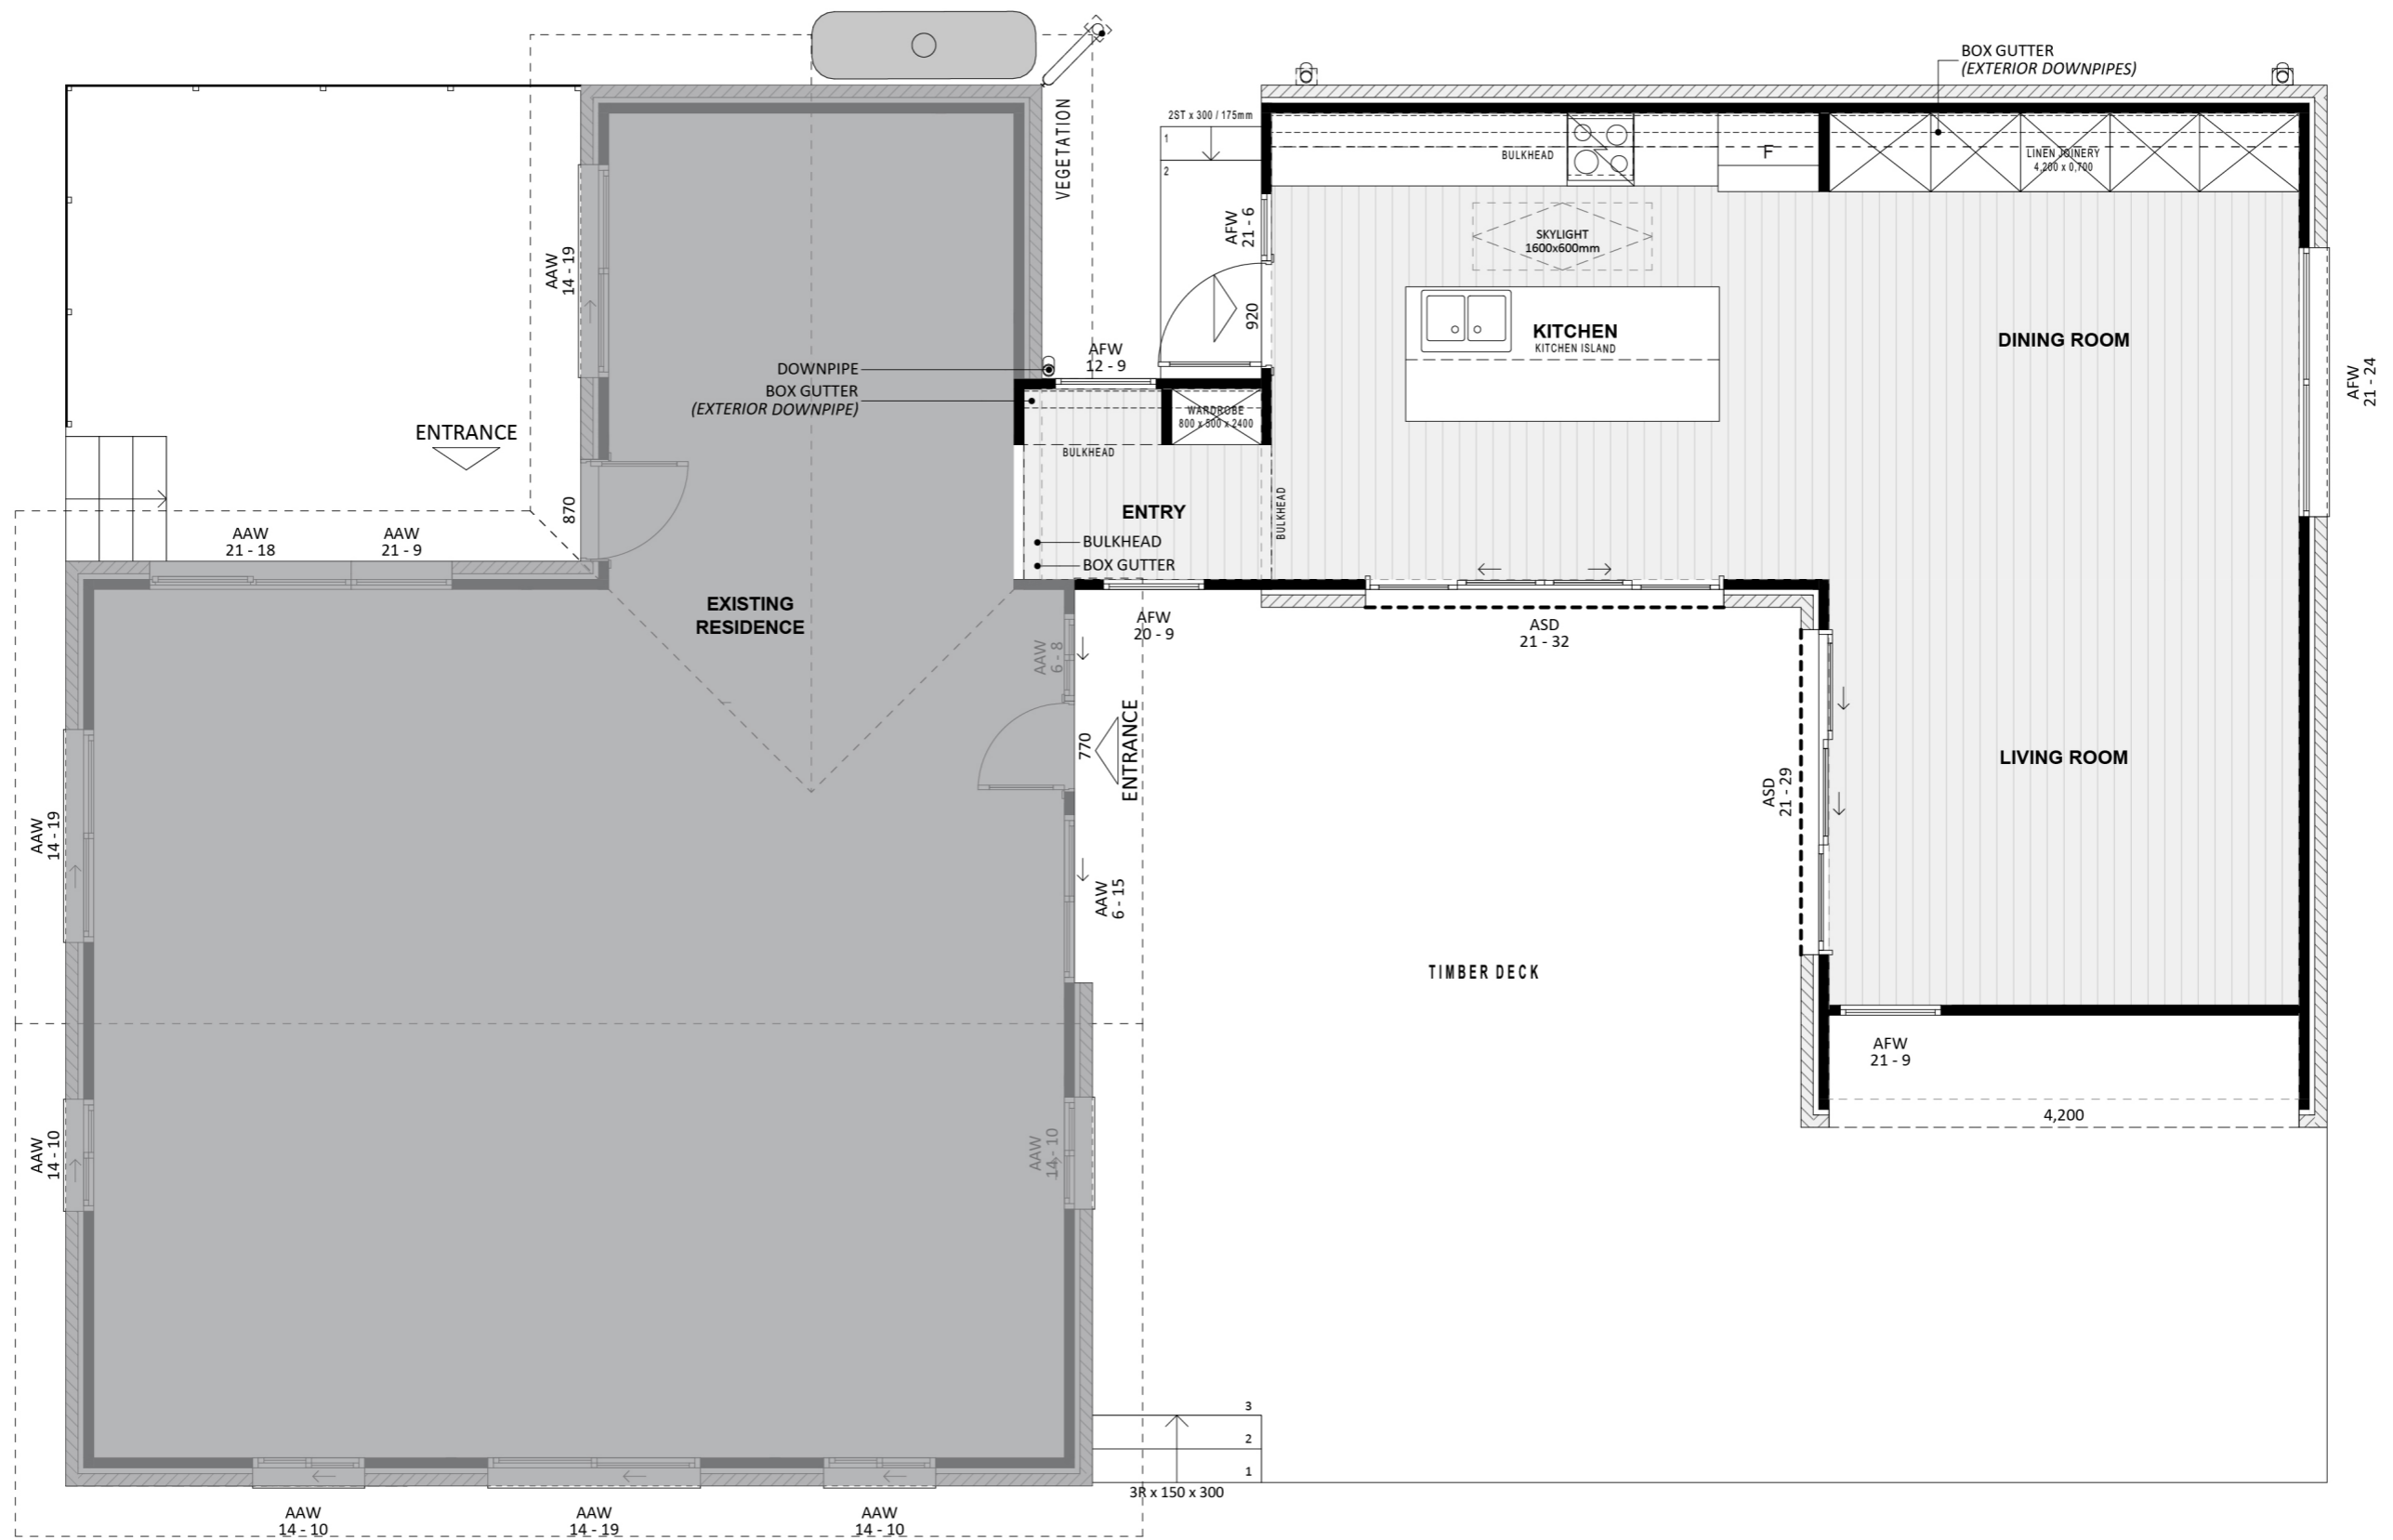

1023

ACT Building Lic: 2012767

FIXED
PRICE
EXTENSIONS

Rendered Brick Wall
Colour: Dover White

Roof Flashing
Colour: Shale Grey

Aluminium Window and Door Frames
Colour: Monument

Weathertex Panels
Colour: Natural

An elevation is the height of the structure from ground level to the height of the roof.

ELEVATION 01

ELEVATION 02

An elevation is the height of the structure from ground level to the height of the roof.