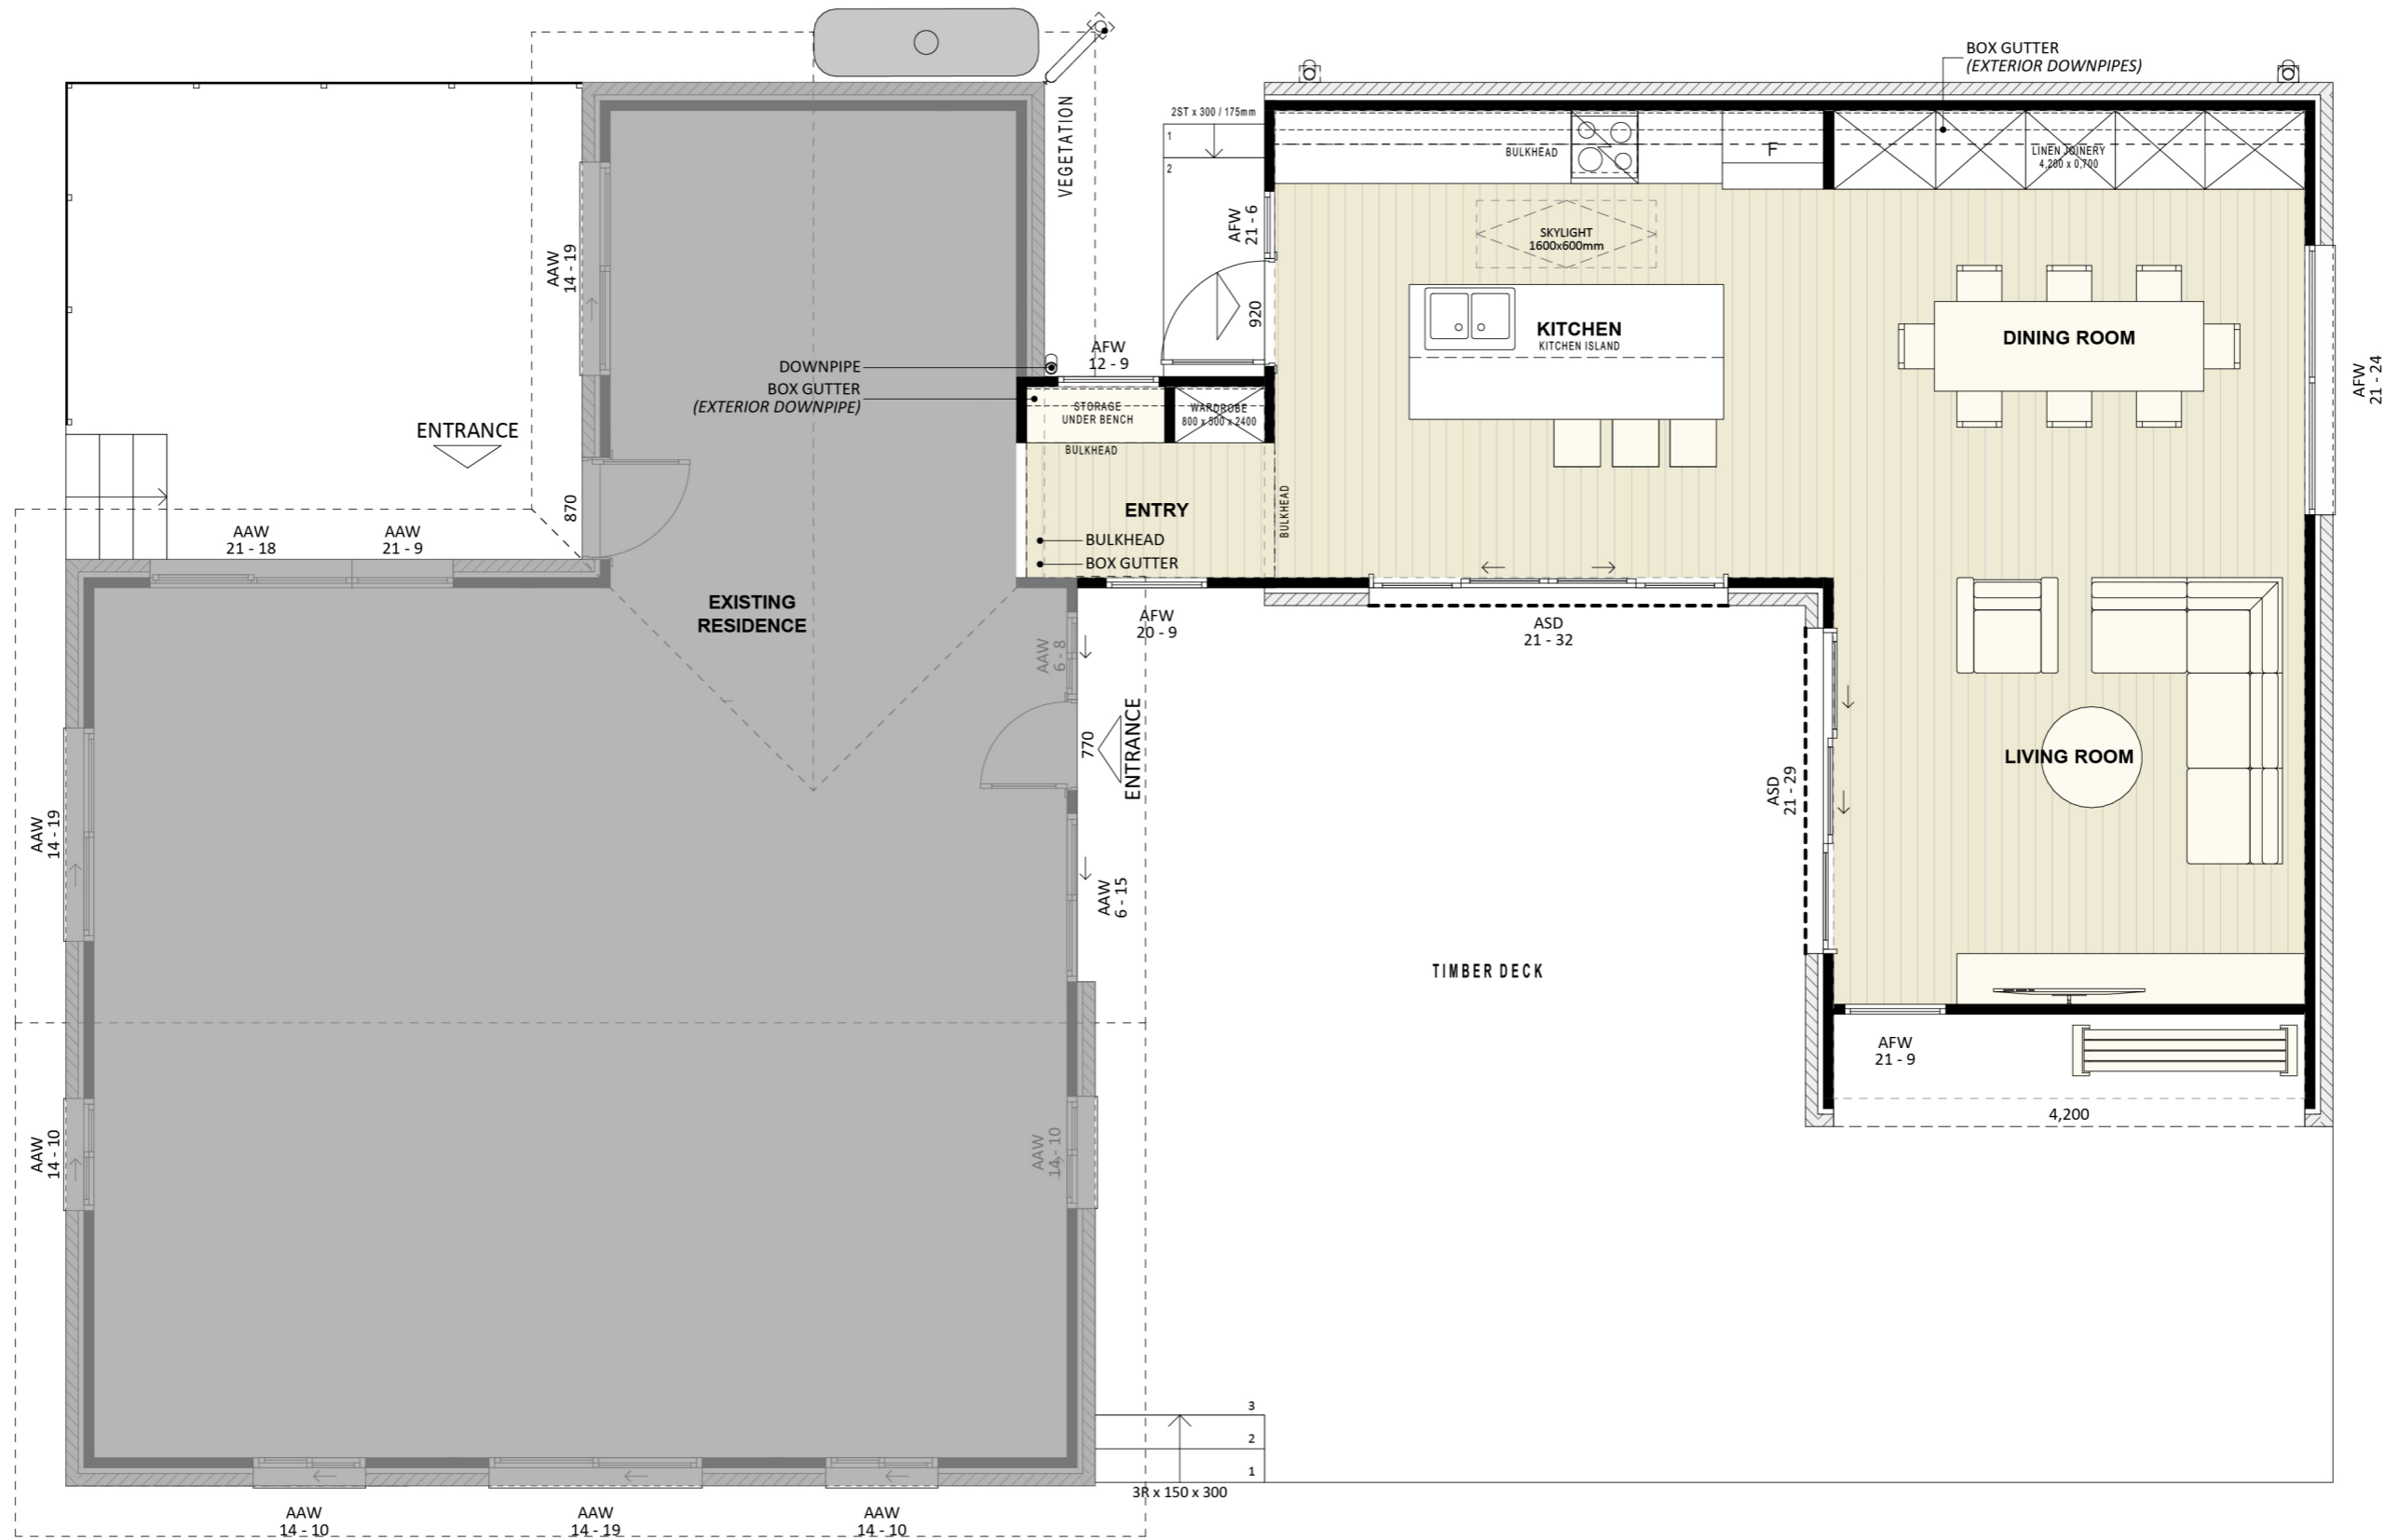

1023

ACT Building Lic: 2012767

FIXED
PRICE
EXTENSIONS

Rendered Brick Wall
Colour: Dover White

Roof Flashing
Colour: Shale Grey

Aluminium Window and Door Frames
Colour: Monument

Weathertex Panels
Colour: Natural

An elevation is the height of the structure from ground level to the height of the roof.

ELEVATION 01

ELEVATION 02

An elevation is the height of the structure from ground level to the height of the roof.