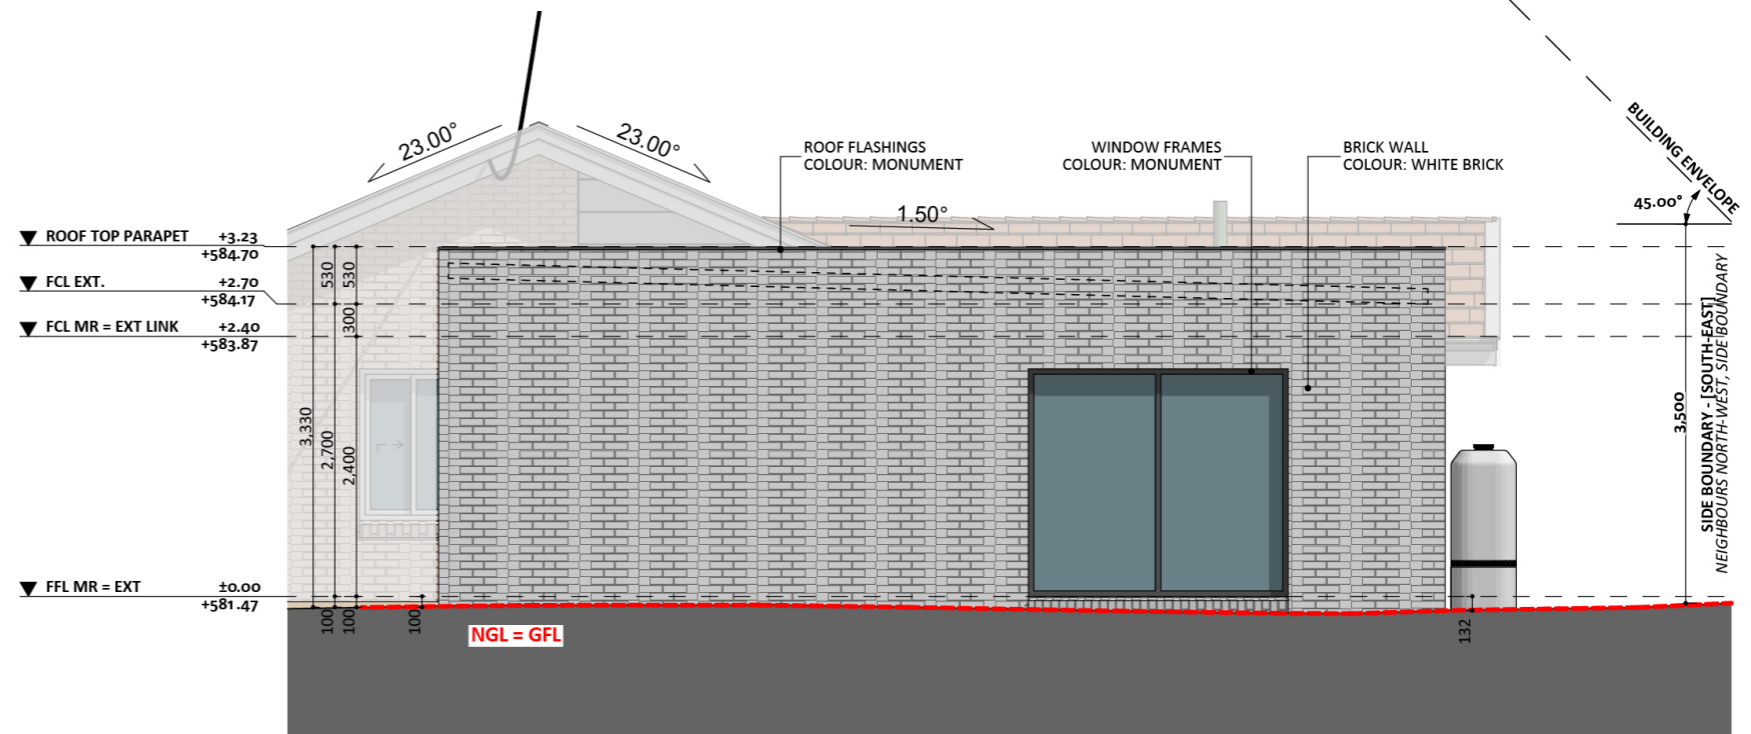

1023

ACT Building Lic: 2012767

FIXED
PRICE
EXTENSIONS

Rendered Brick Wall
Colour: Dover White

Roof Flashing
Colour: Shale Grey

Aluminium Window and Door Frames
Colour: Monument

Weathertex Panels
Colour: Natural

An elevation is the height of the structure from ground level to the height of the roof.

ELEVATION 01

ELEVATION 02

An elevation is the height of the structure from ground level to the height of the roof.