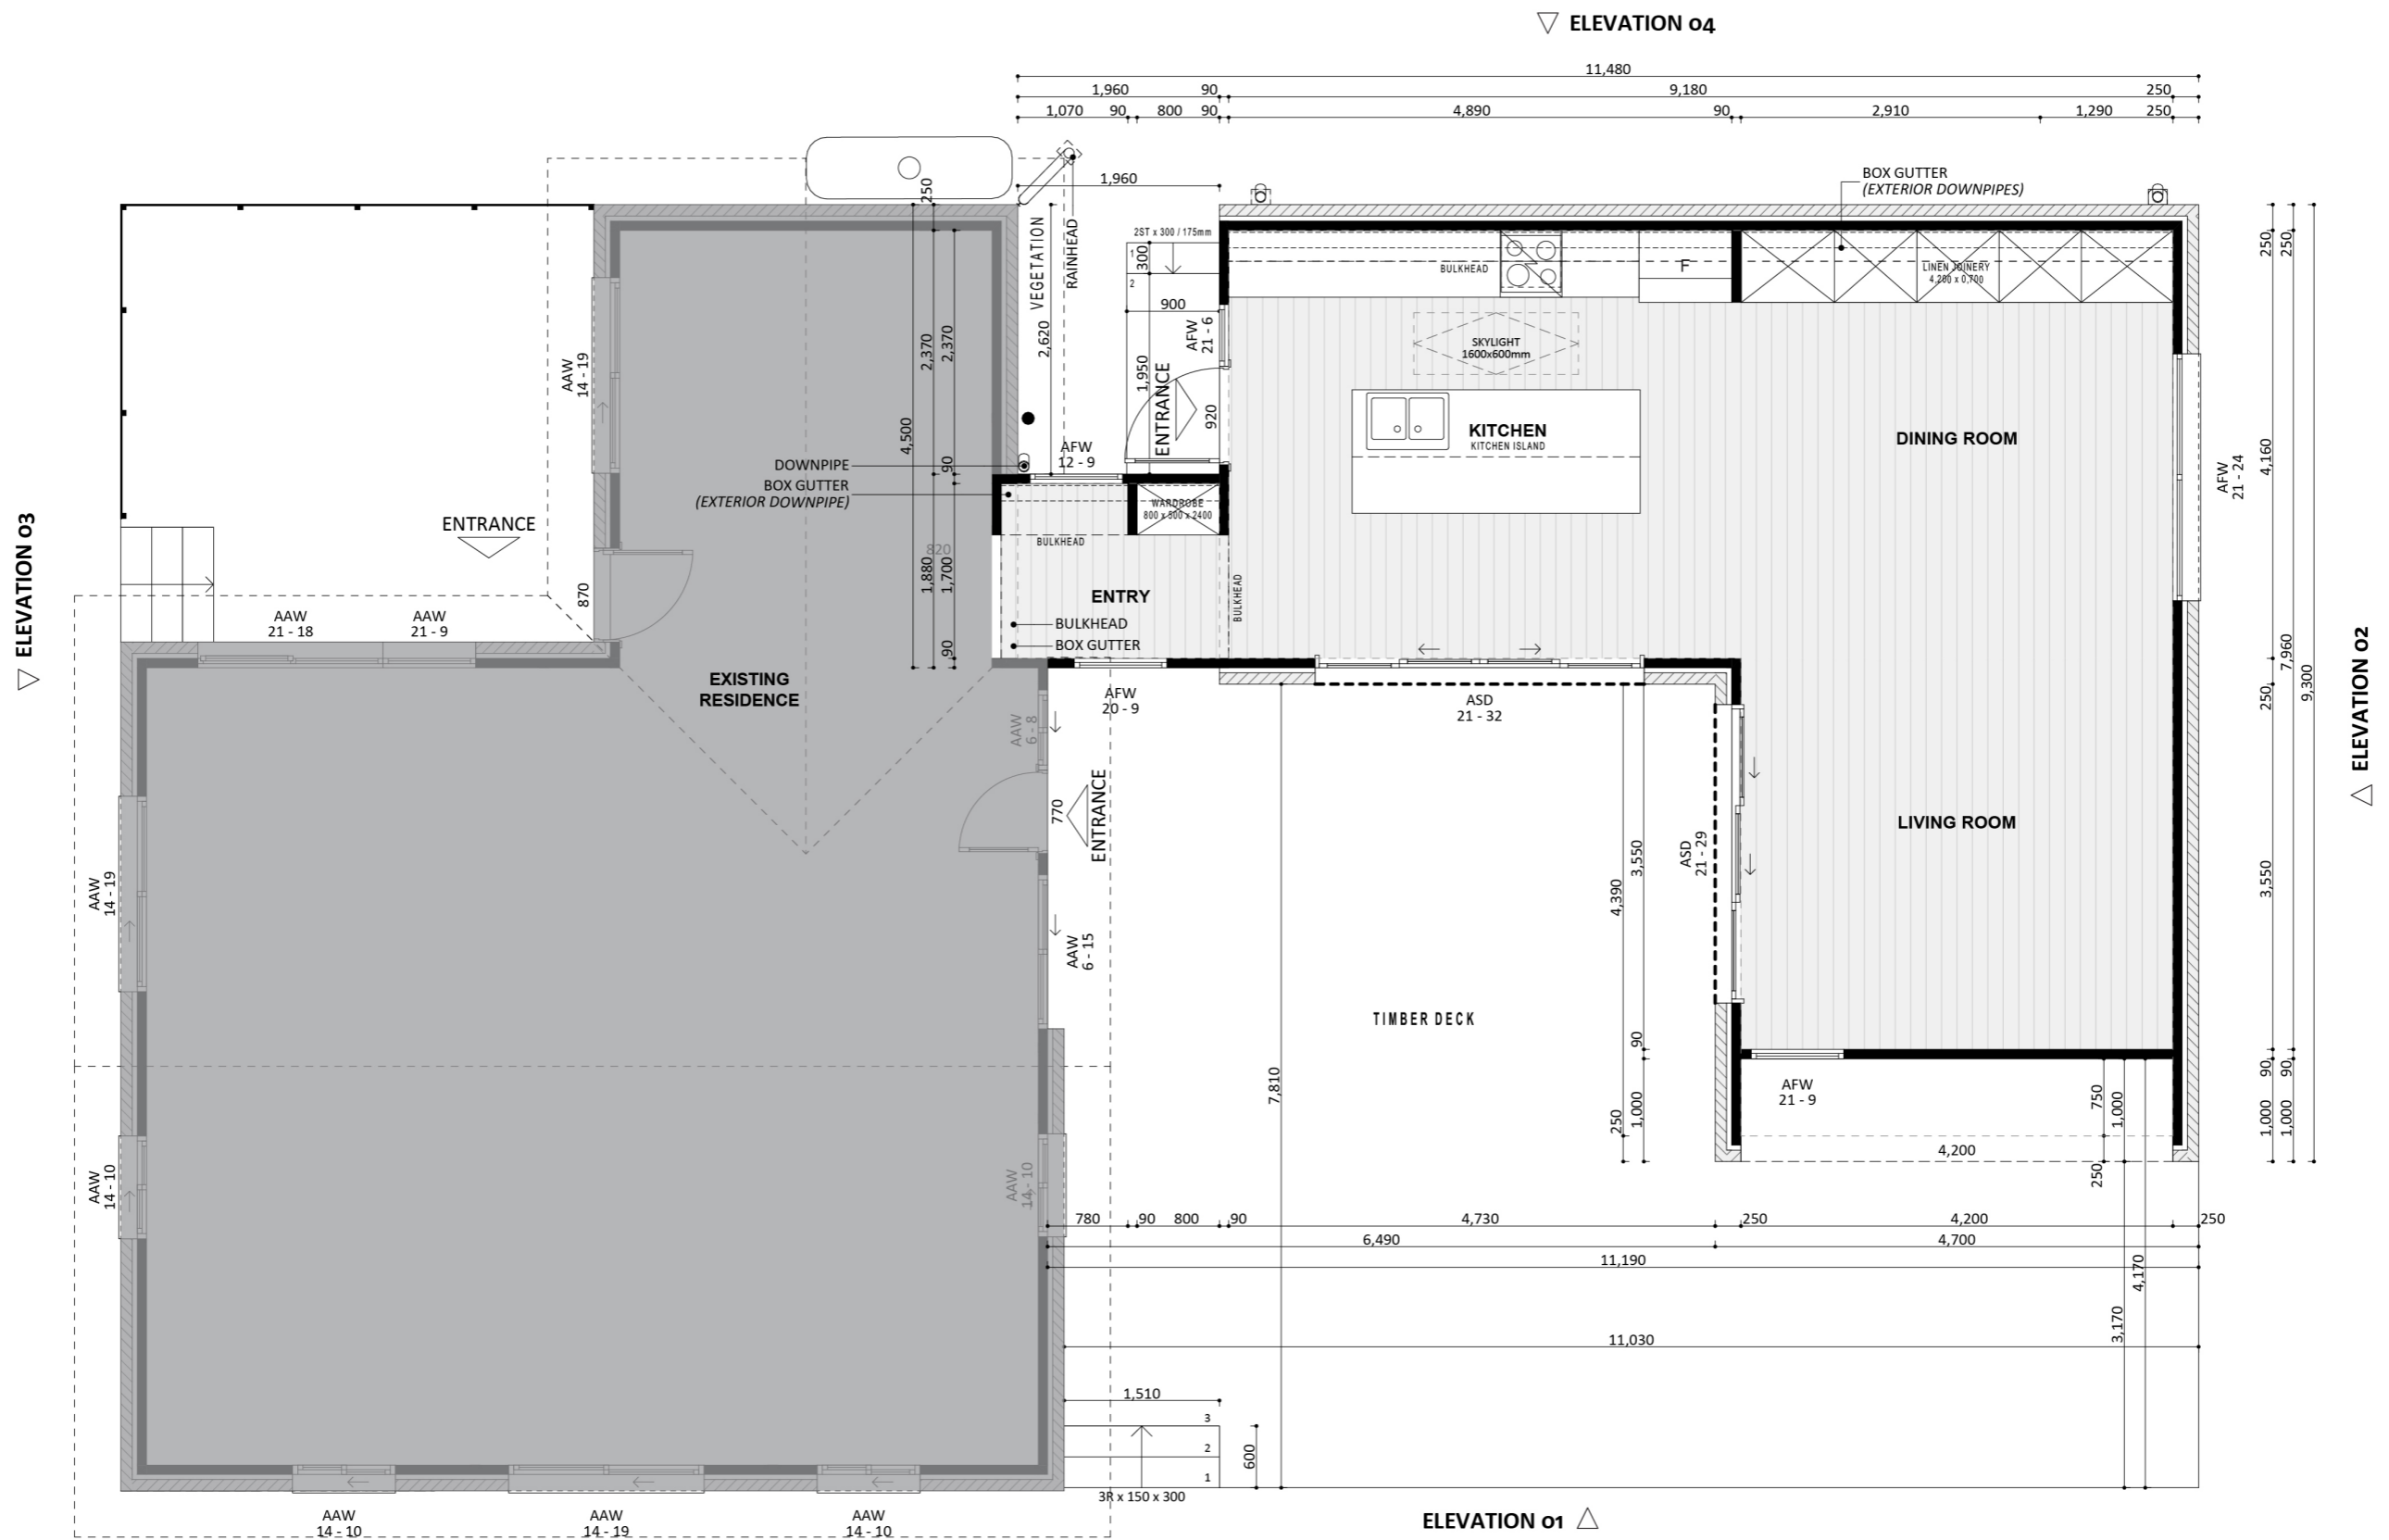

1023

ACT Building Lic: 2012767

FIXED
PRICE
EXTENSIONS

Rendered Brick Wall
Colour: Dover White

Roof Flashing
Colour: Shale Grey

Aluminium Window and Door Frames
Colour: Monument

Weathertex Panels
Colour: Natural

An elevation is the height of the structure from ground level to the height of the roof.

ELEVATION 01

ELEVATION 02

An elevation is the height of the structure from ground level to the height of the roof.