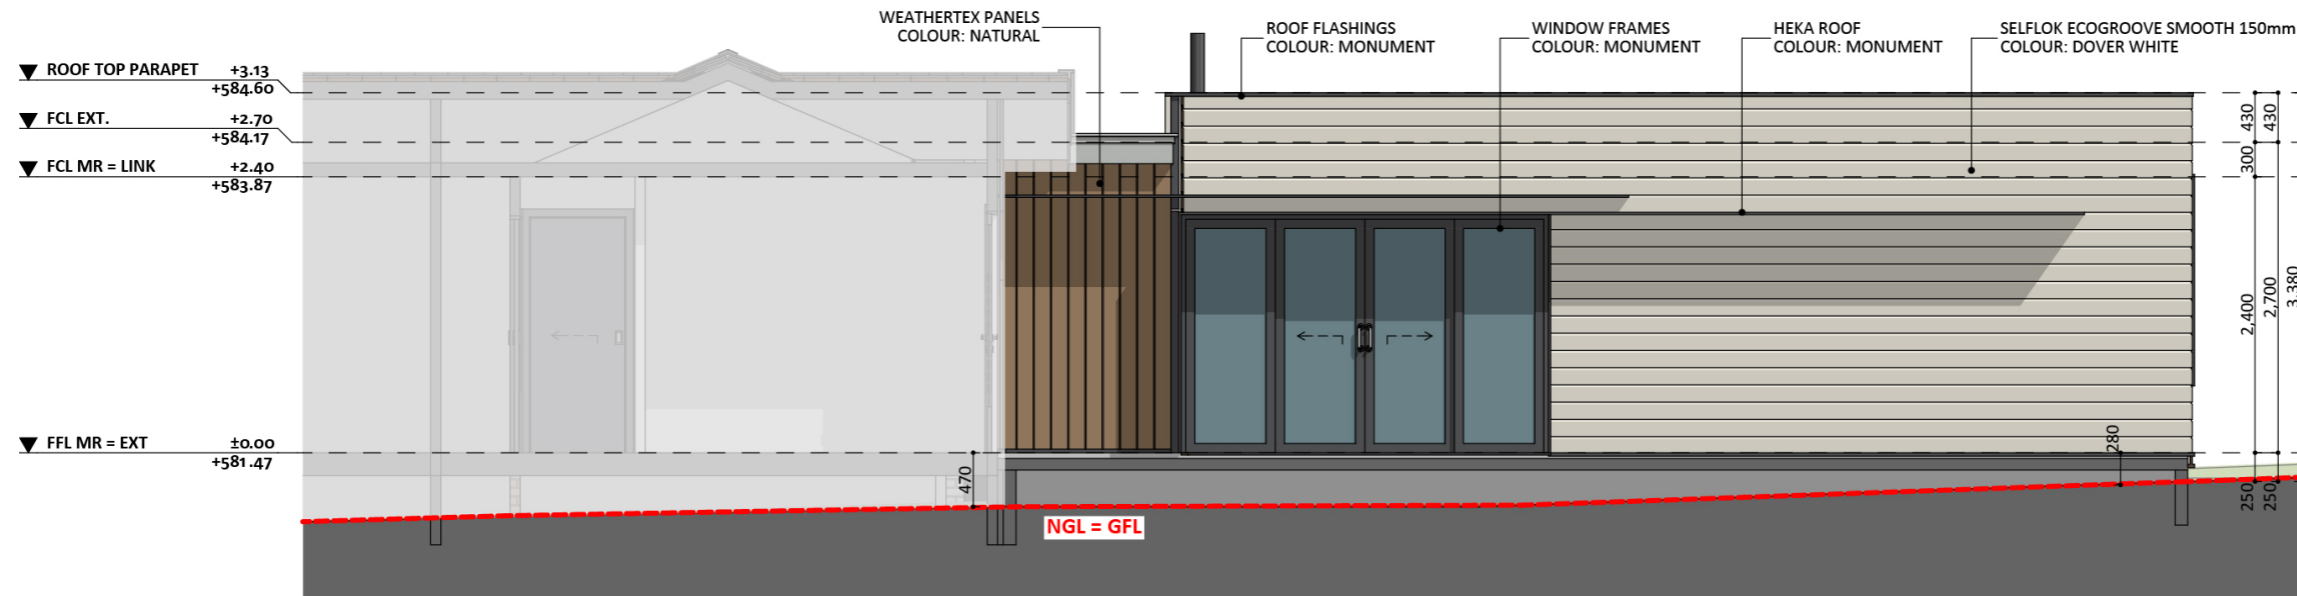

Selflok Ecogroove Smooth  
Colour: Dover White

An elevation is the height of the structure from ground level to the height of the roof.

**ELEVATION 01**

**ELEVATION 02**

An elevation is the height of the structure from ground level to the height of the roof.

ELEVATION 03

ELEVATION 04

 **FIXED  
PRICE  
EXTENSIONS**

[fixedpriceextensions.com.au](http://fixedpriceextensions.com.au)  
[canberragrannyflatbuilders.com.au](http://canberragrannyflatbuilders.com.au)