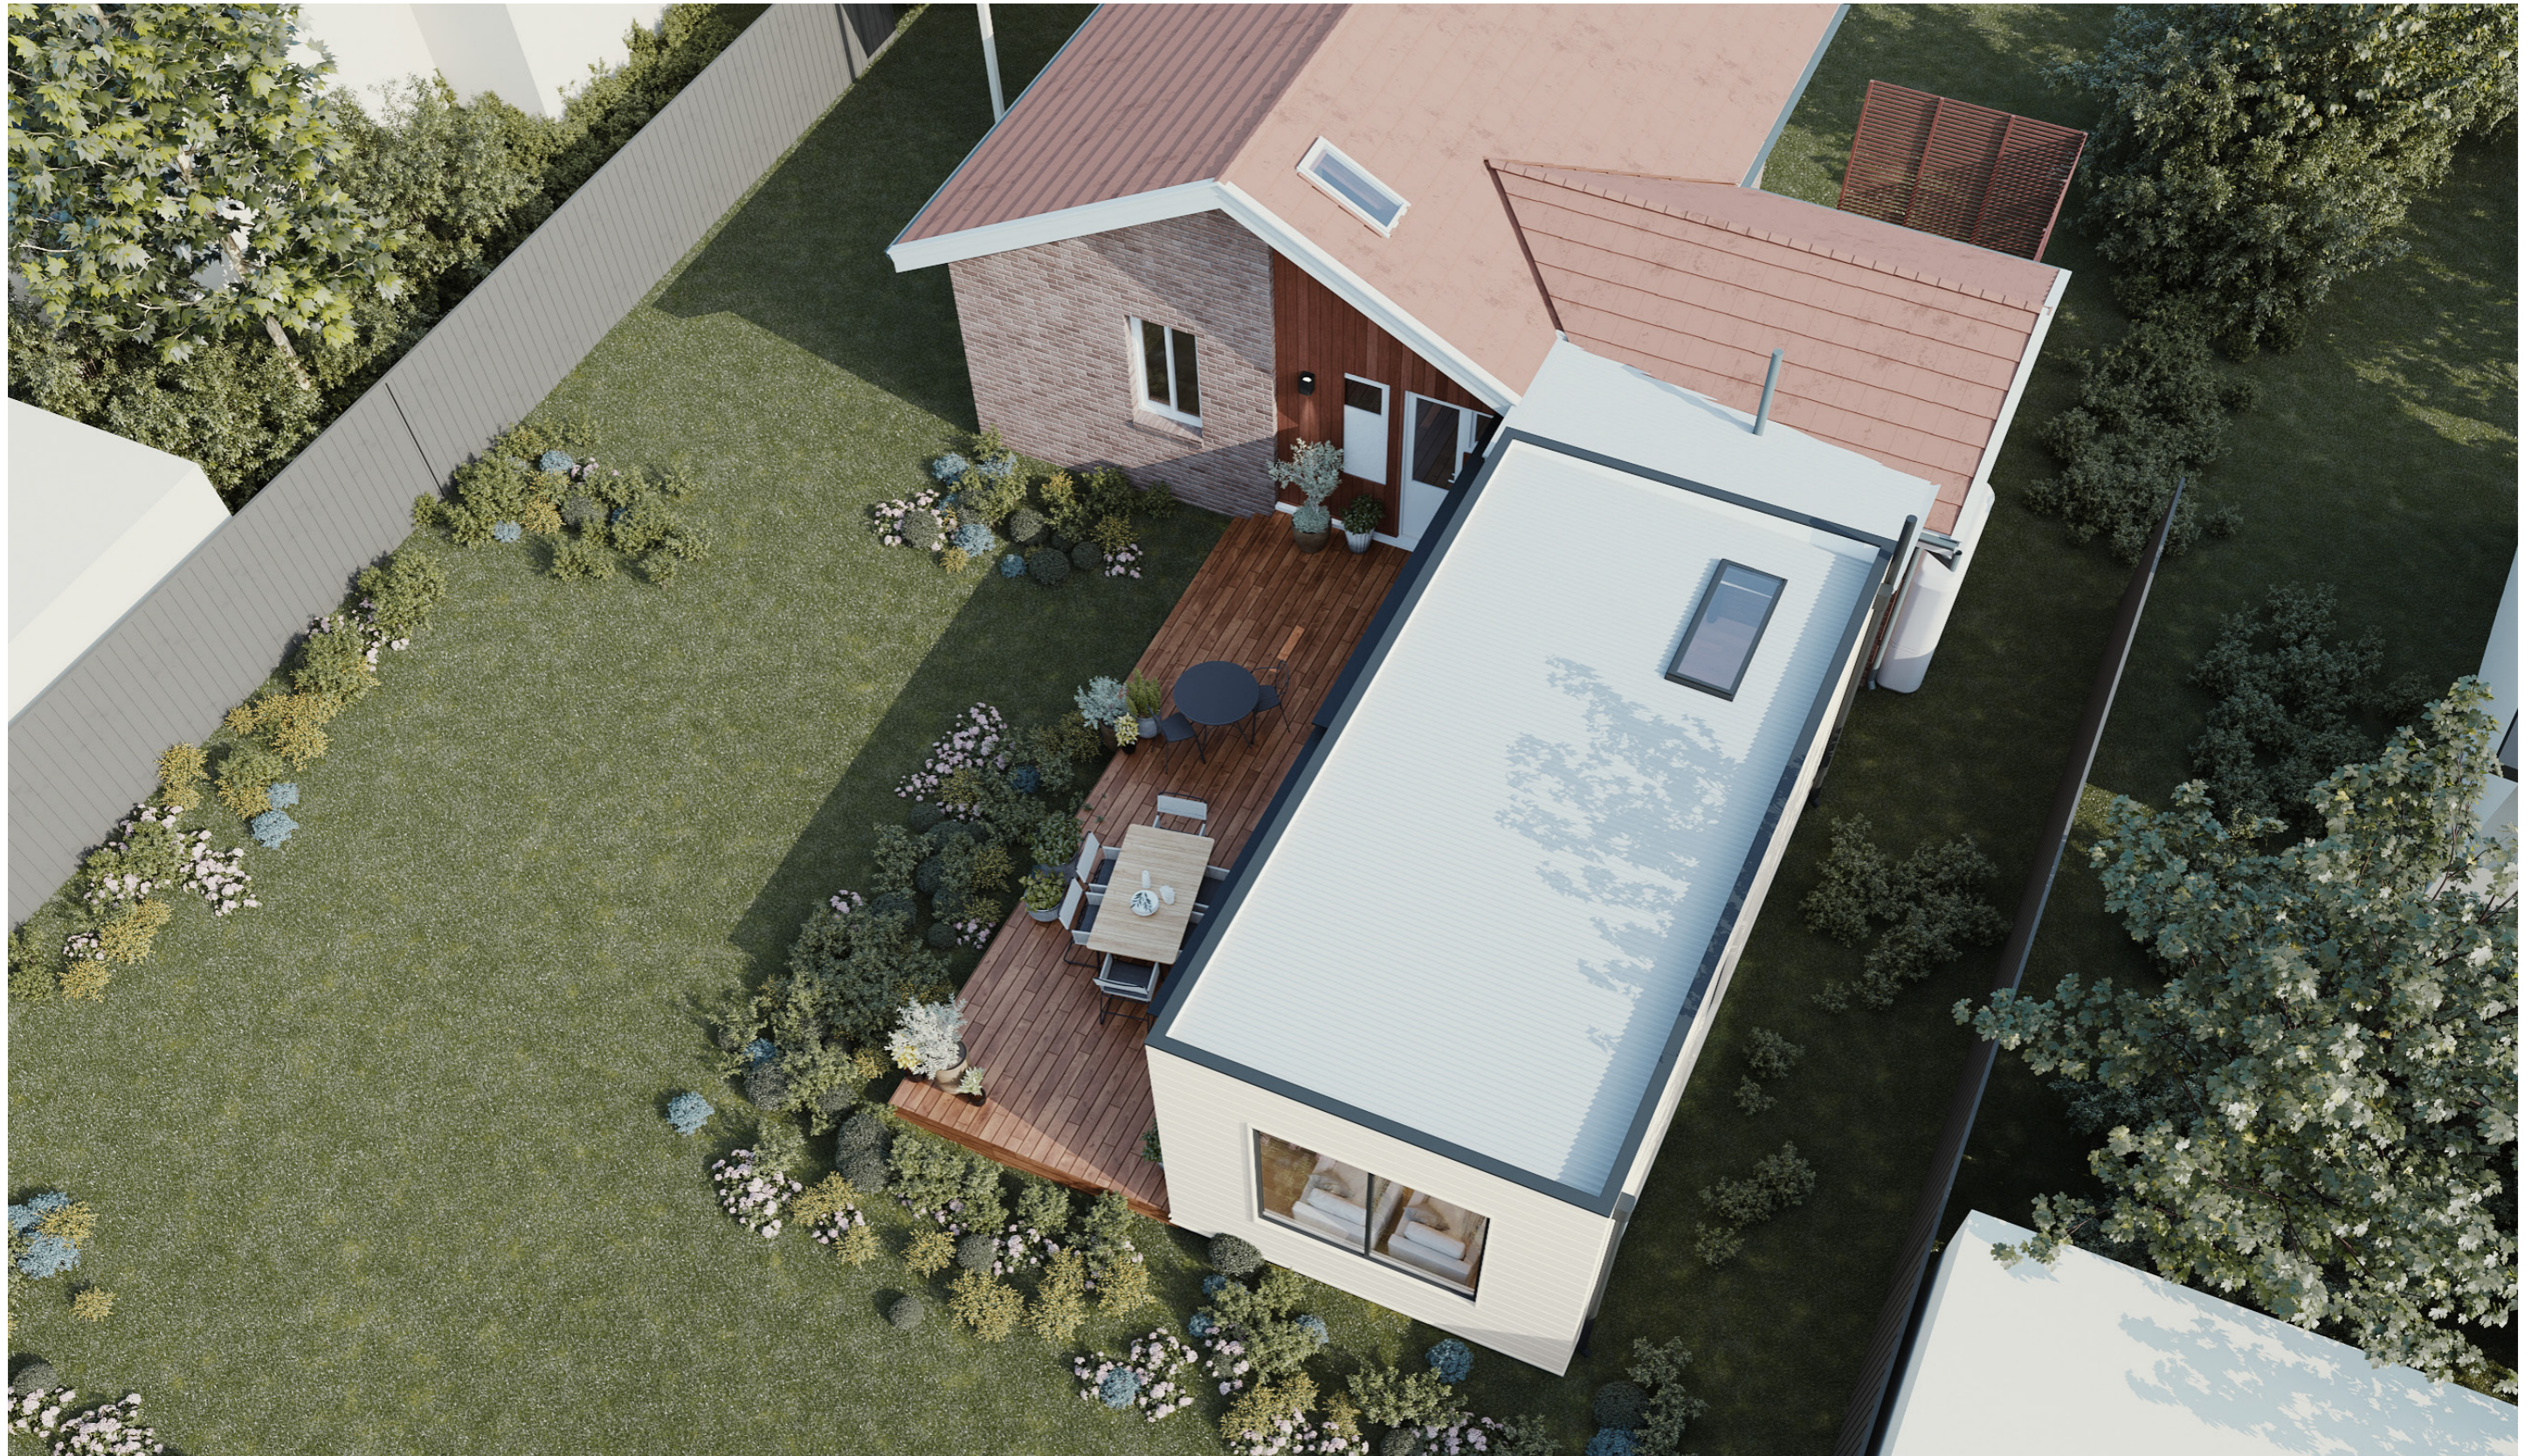

# 1022

ACT Building Lic: 2012767

**FIXED**  
**PRICE**  
**EXTENSIONS**

Weathertex Panels  
Colour: Natural

Roof Flashing  
Colour: Monument

Heka Roof  
Colour: Monument

Aluminium Windows and Doors  
Colour: Monument

Selflok Ecogroove Smooth  
Colour: Dover White

An elevation is the height of the structure from ground level to the height of the roof.

**ELEVATION 01**

**ELEVATION 02**

An elevation is the height of the structure from ground level to the height of the roof.