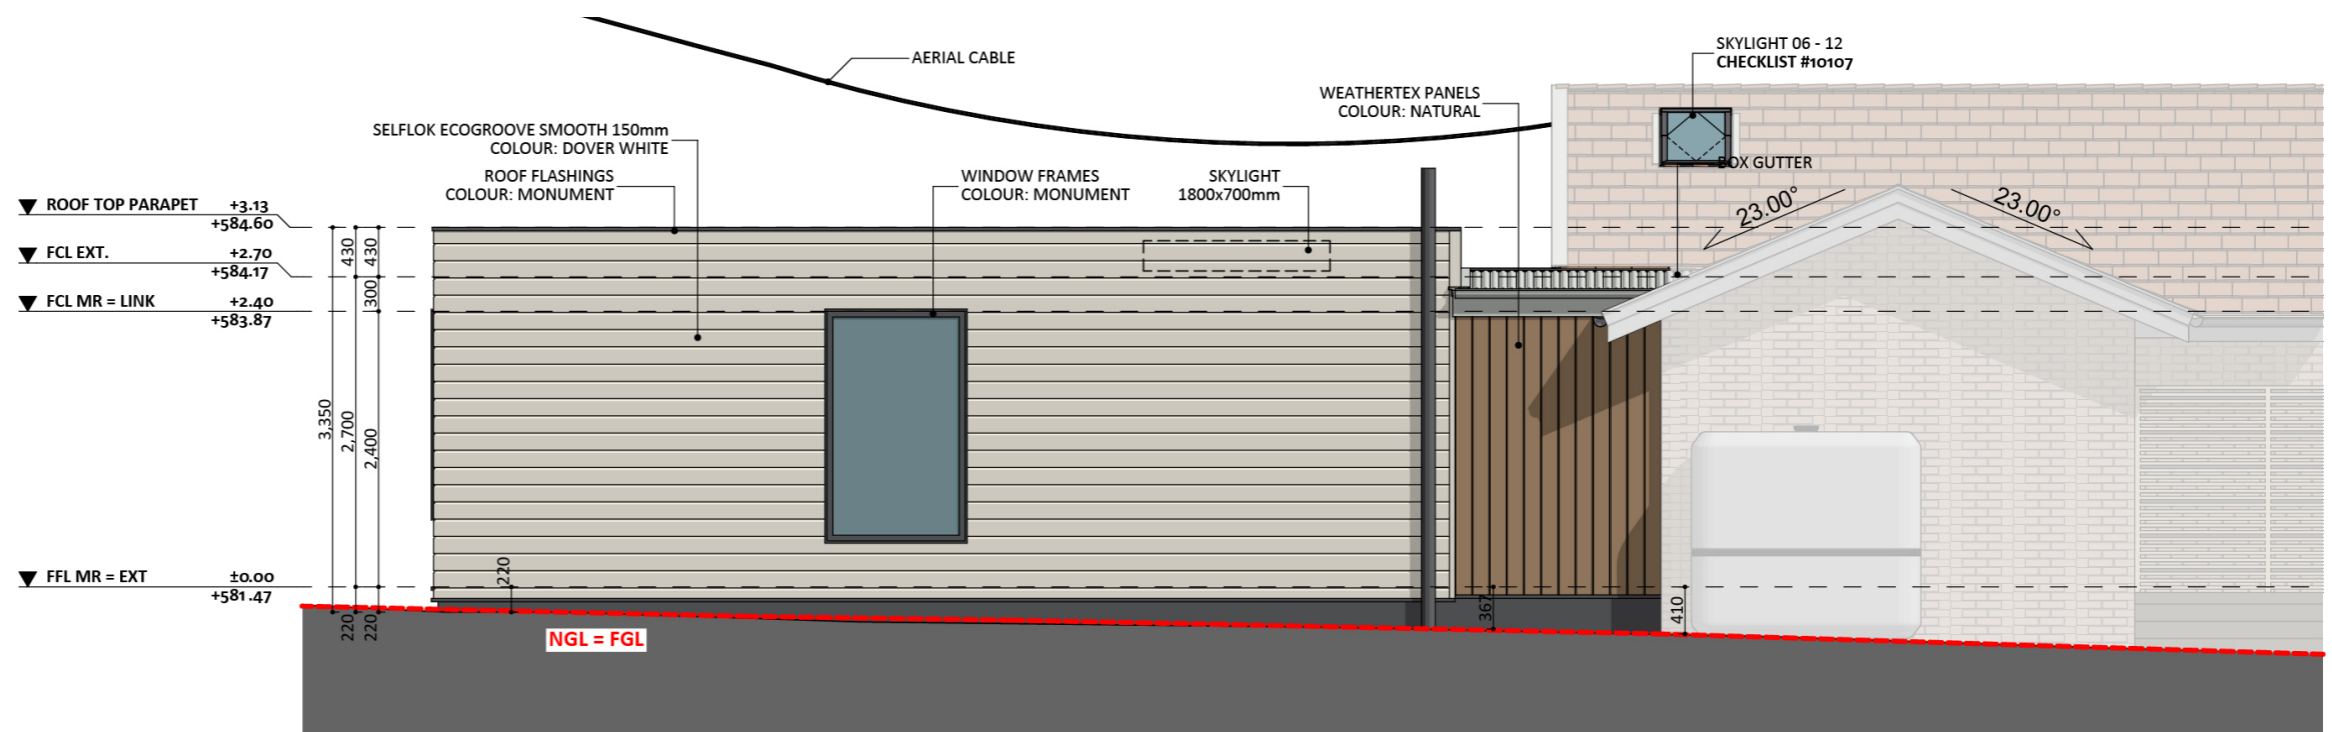

ELEVATION 04