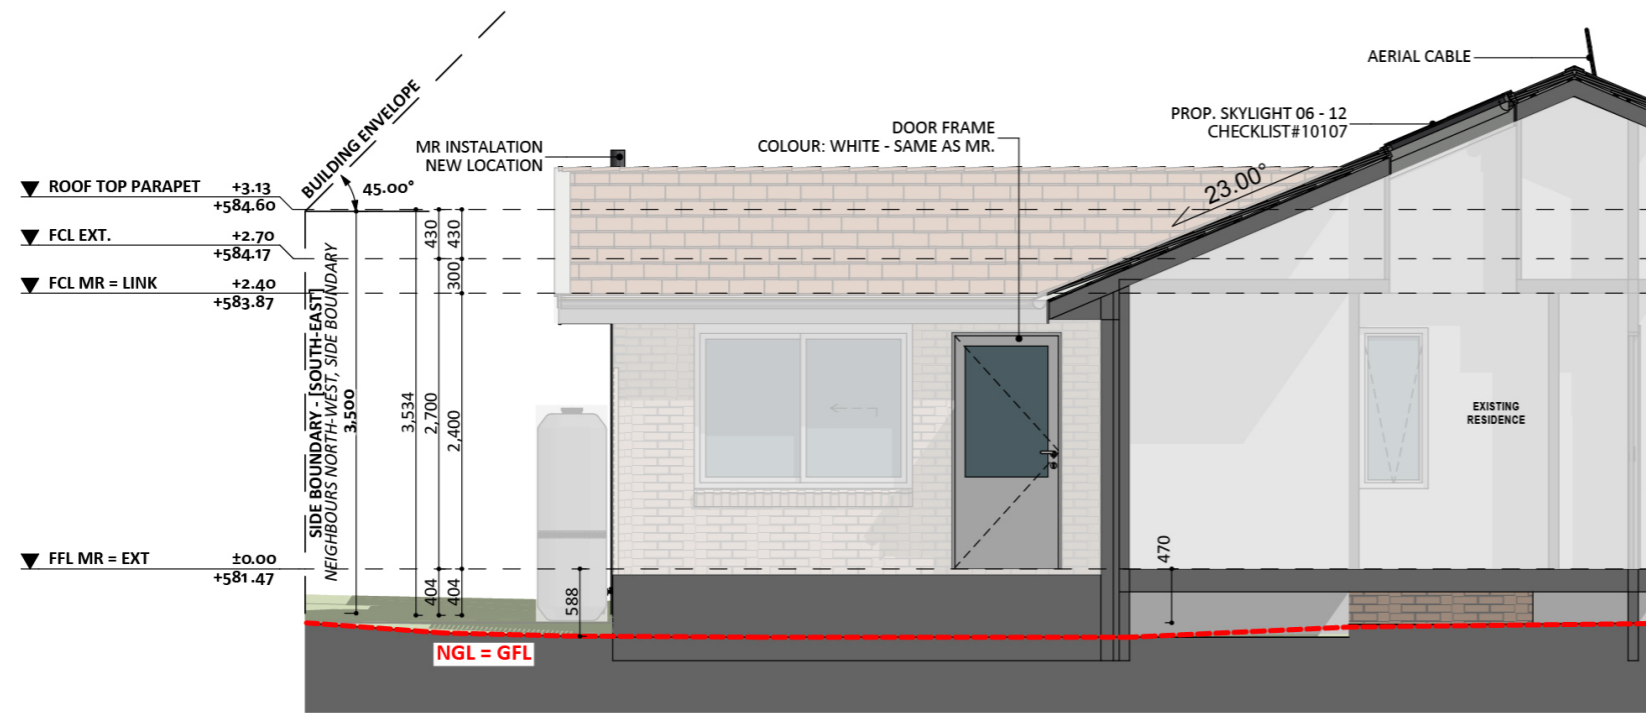

Selflok Ecogroove Smooth  
Colour: Dover White

An elevation is the height of the structure from ground level to the height of the roof.

**ELEVATION 01**

**ELEVATION 02**

An elevation is the height of the structure from ground level to the height of the roof.

ELEVATION 03

ELEVATION 04

 **FIXED  
PRICE  
EXTENSIONS**

[fixedpriceextensions.com.au](http://fixedpriceextensions.com.au)  
[canberragrannyflatbuilders.com.au](http://canberragrannyflatbuilders.com.au)