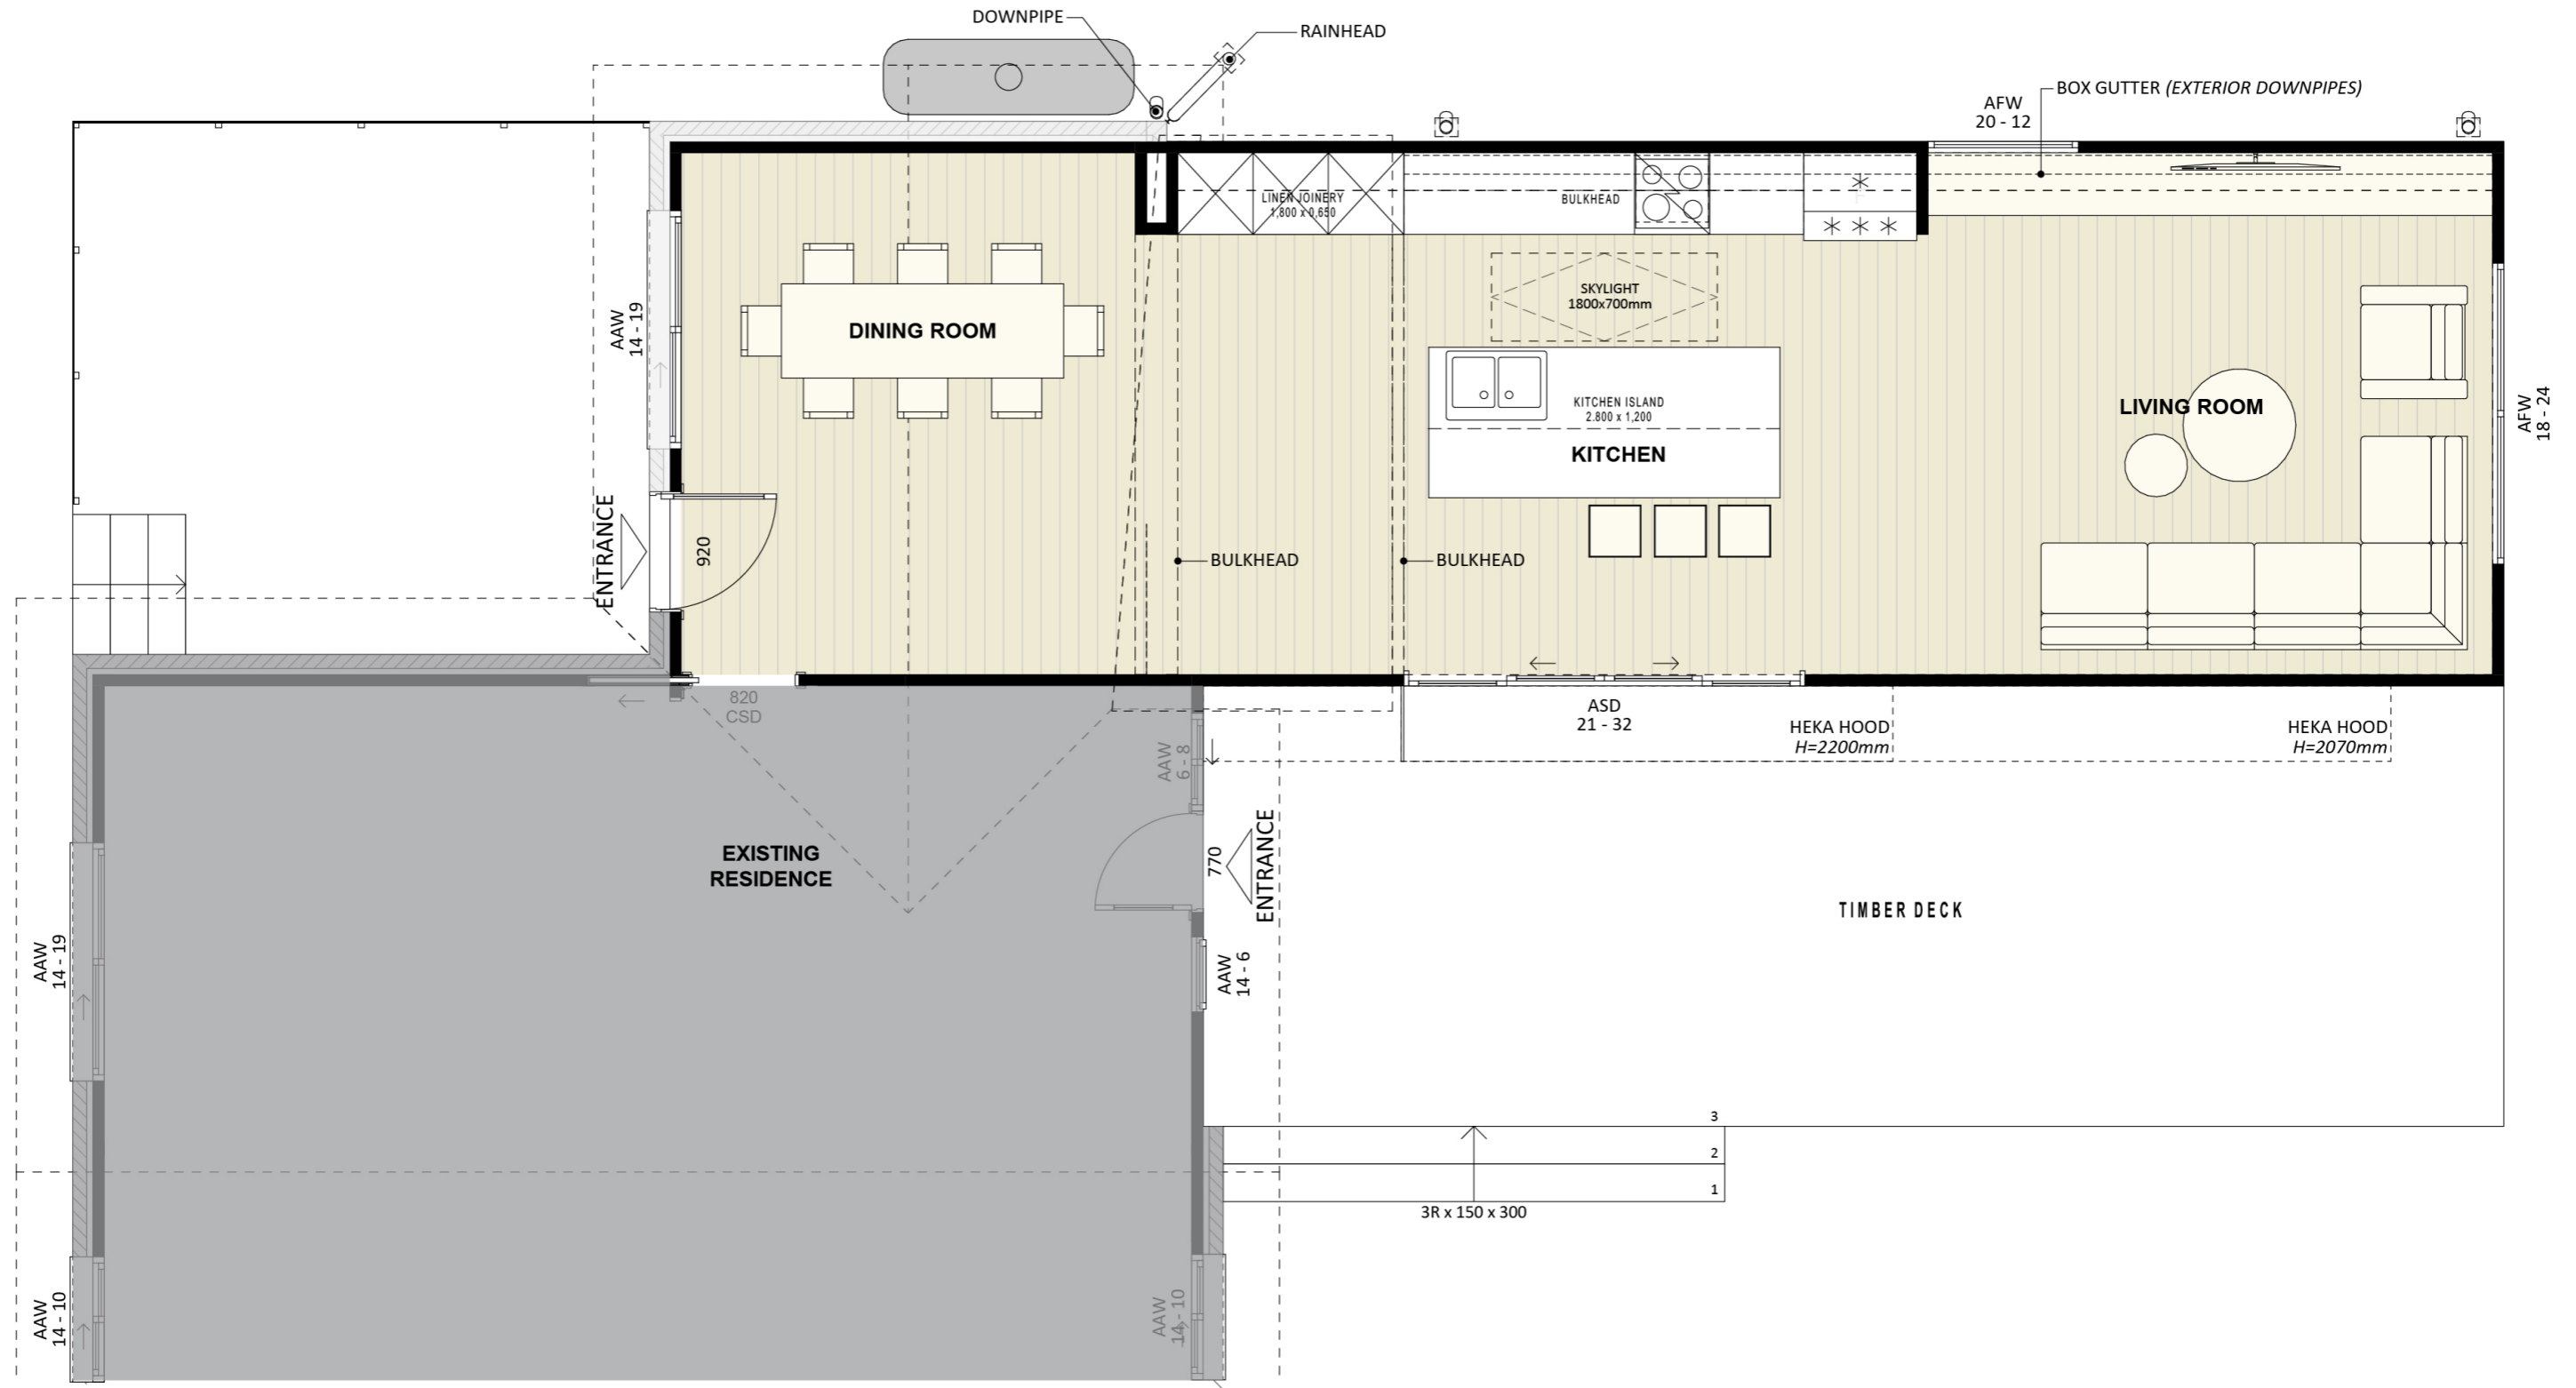

# 1022

ACT Building Lic: 2012767

**FIXED**  
**PRICE**  
**EXTENSIONS**

Weathertex Panels  
Colour: Natural

Roof Flashing  
Colour: Monument

Heka Roof  
Colour: Monument

Aluminium Windows and Doors  
Colour: Monument

Selflok Ecogroove Smooth  
Colour: Dover White

An elevation is the height of the structure from ground level to the height of the roof.

**ELEVATION 01**

**ELEVATION 02**

An elevation is the height of the structure from ground level to the height of the roof.