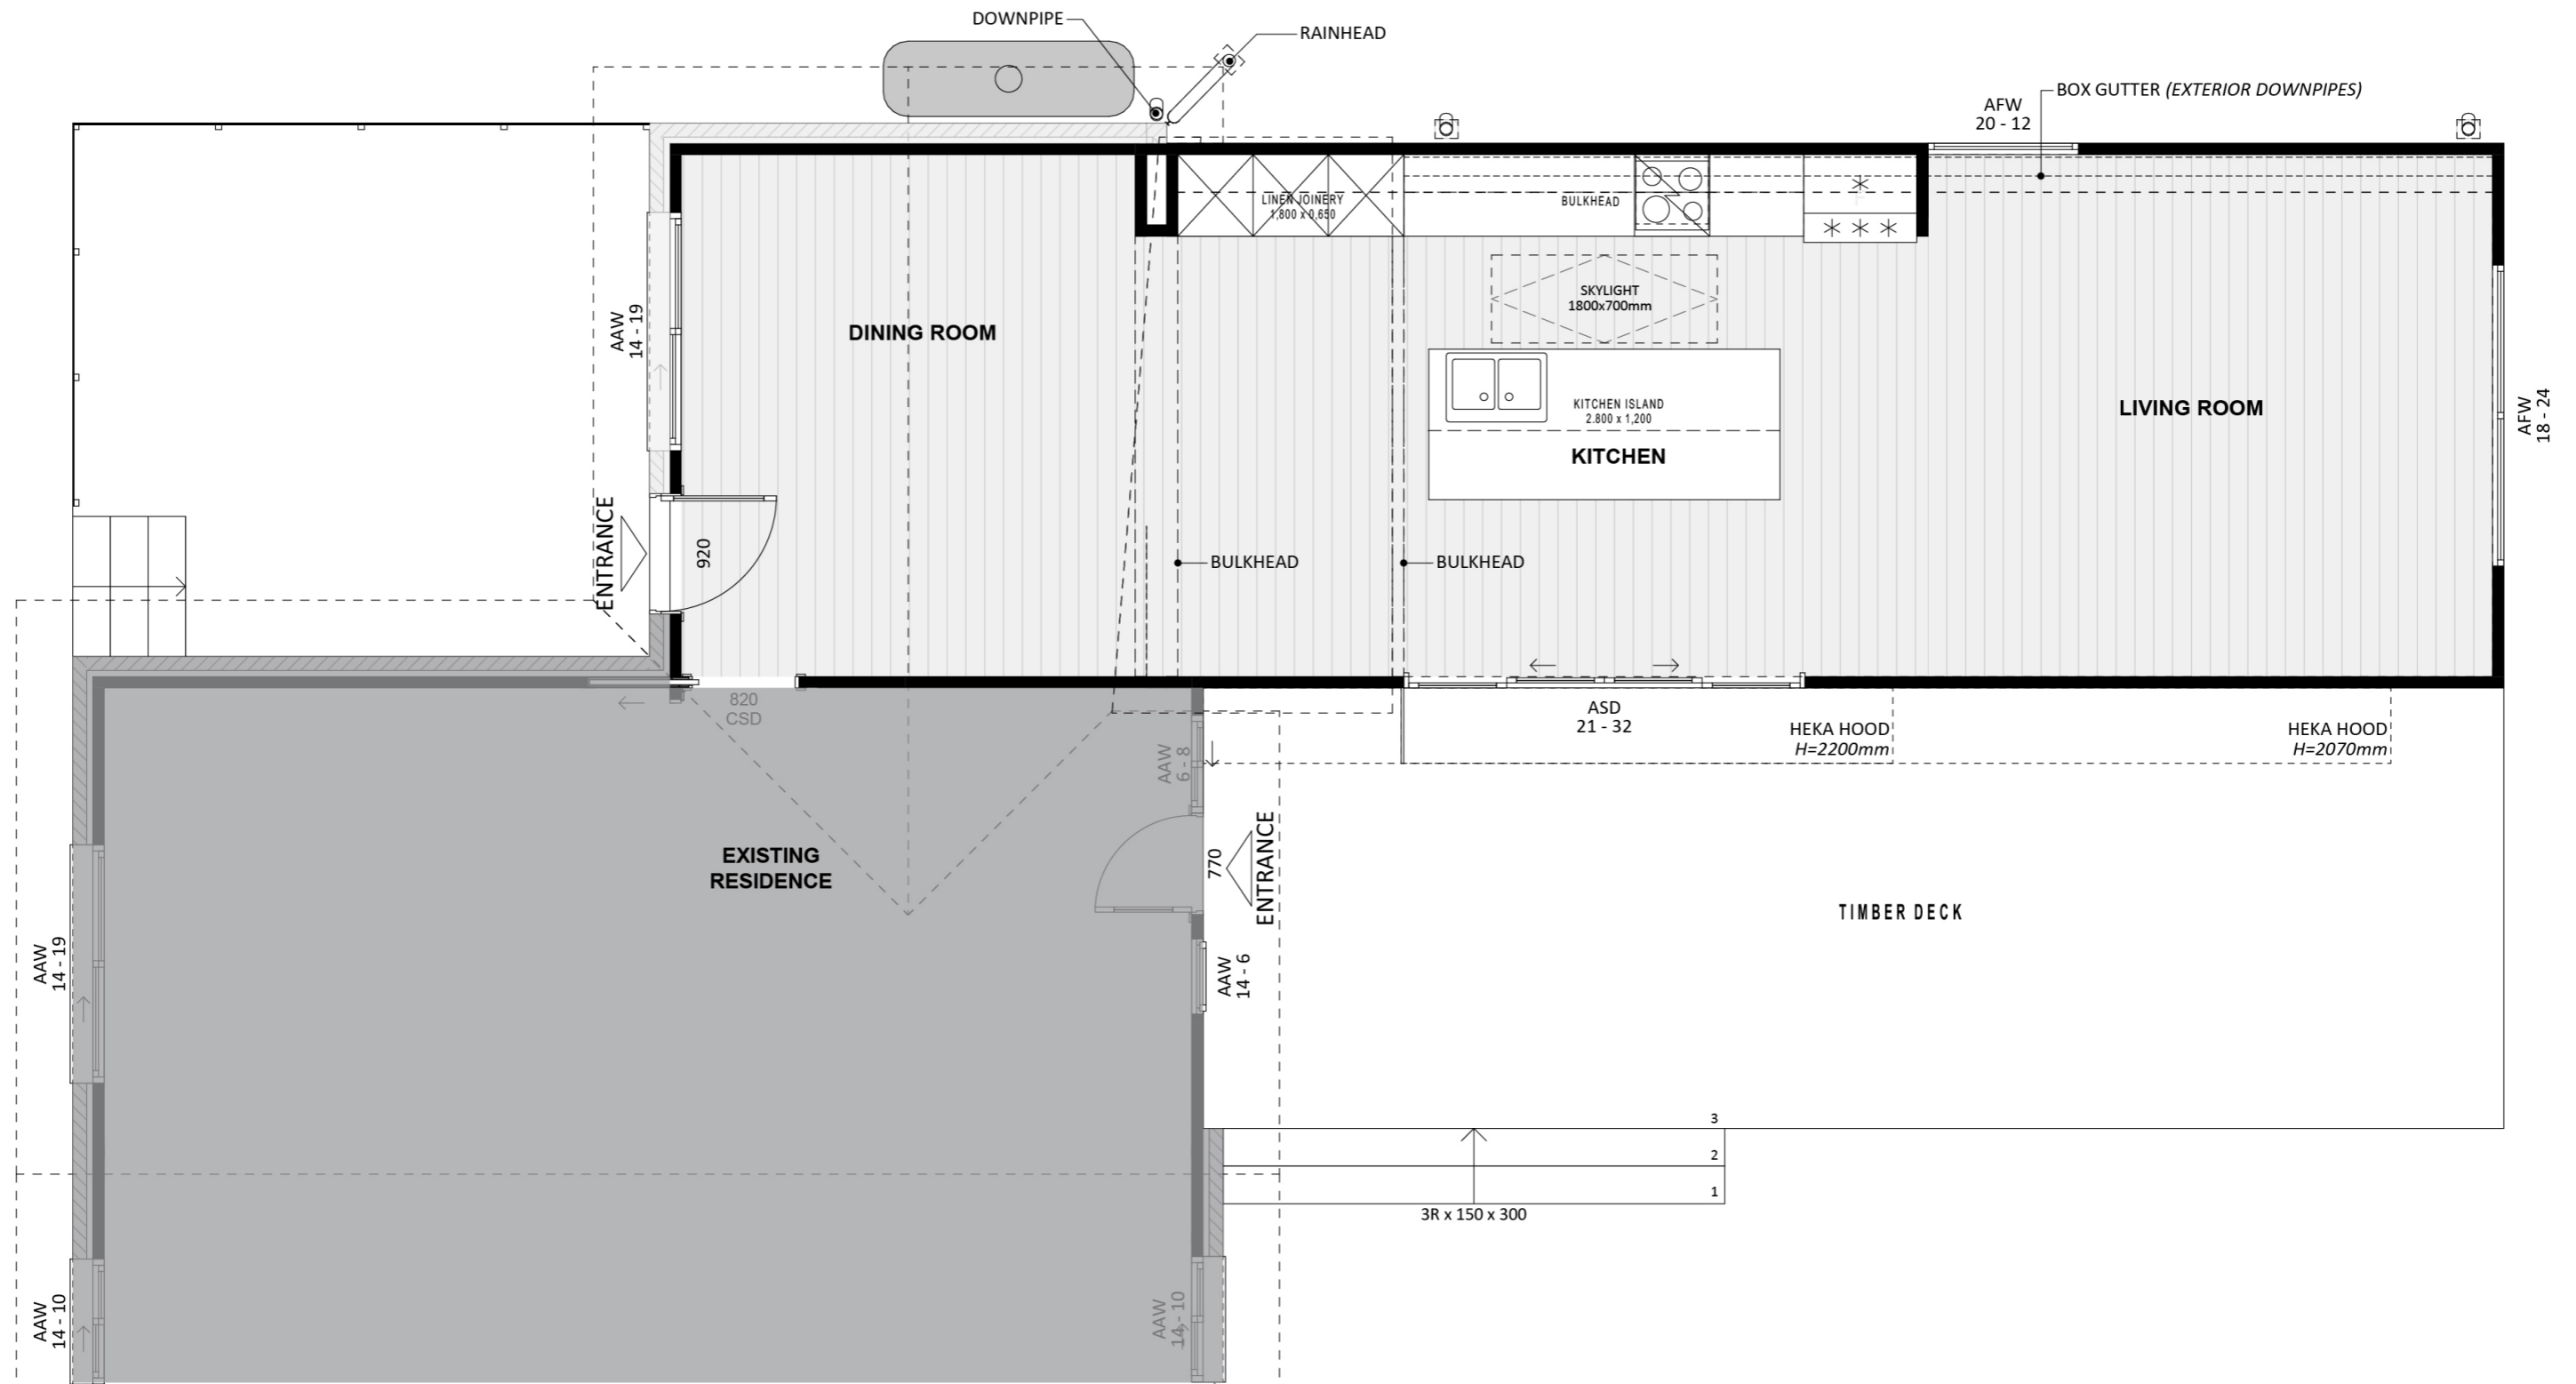

# 1022

ACT Building Lic: 2012767

**FIXED**  
**PRICE**  
**EXTENSIONS**

Weathertex Panels  
Colour: Natural

Roof Flashing  
Colour: Monument

Heka Roof  
Colour: Monument

Aluminium Windows and Doors  
Colour: Monument

Selflok Ecogroove Smooth  
Colour: Dover White

An elevation is the height of the structure from ground level to the height of the roof.

**ELEVATION 01**

**ELEVATION 02**

An elevation is the height of the structure from ground level to the height of the roof.