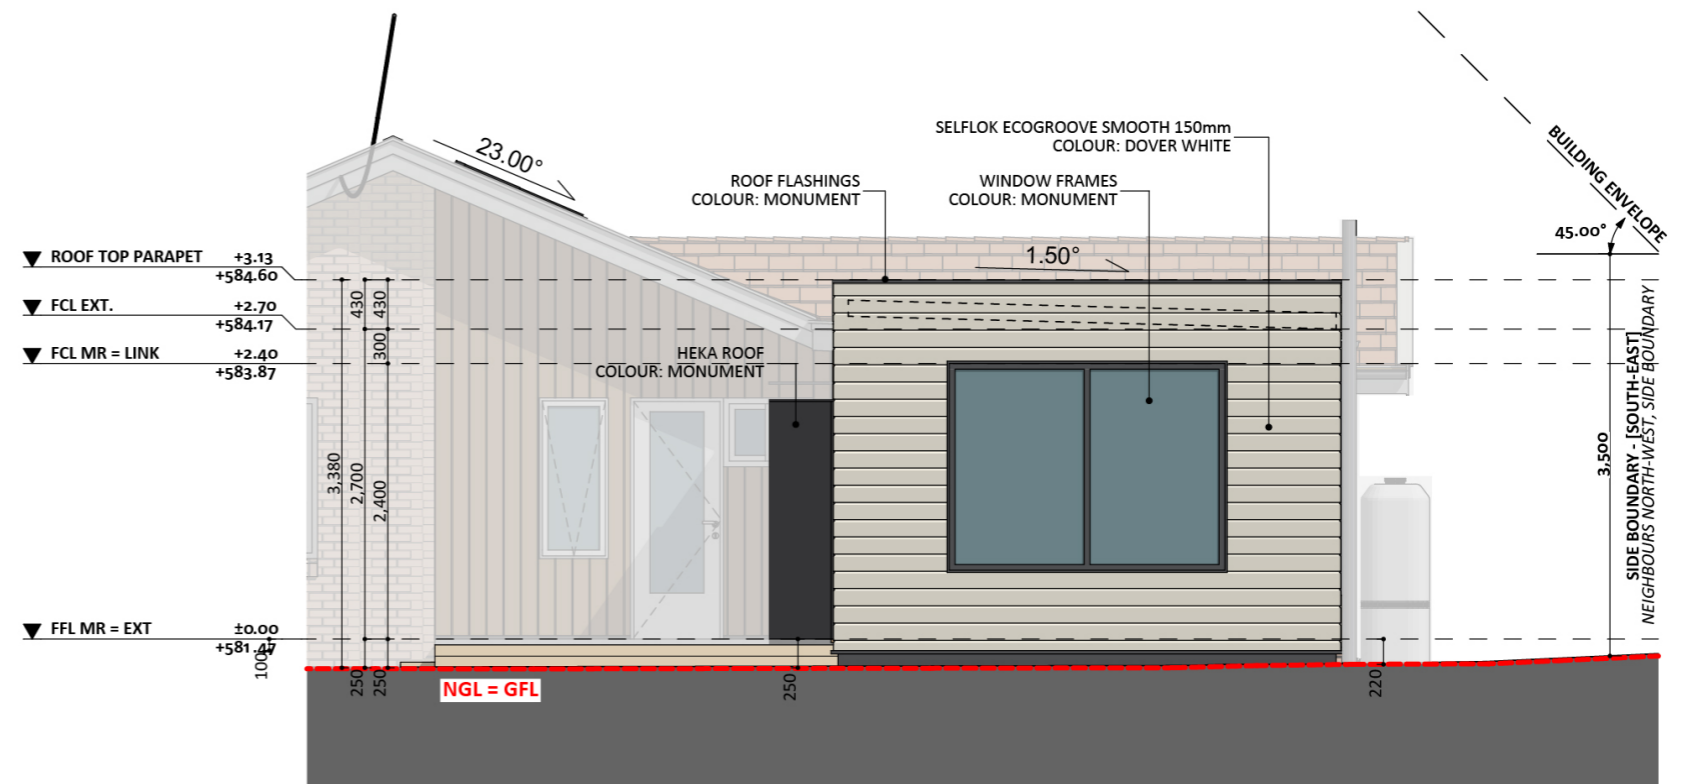

# 1022

ACT Building Lic: 2012767

**FIXED**  
**PRICE**  
**EXTENSIONS**

Weathertex Panels  
Colour: Natural

Roof Flashing  
Colour: Monument

Heka Roof  
Colour: Monument

Aluminium Windows and Doors  
Colour: Monument

Selflok Ecogroove Smooth  
Colour: Dover White

An elevation is the height of the structure from ground level to the height of the roof.

**ELEVATION 01**

**ELEVATION 02**

An elevation is the height of the structure from ground level to the height of the roof.