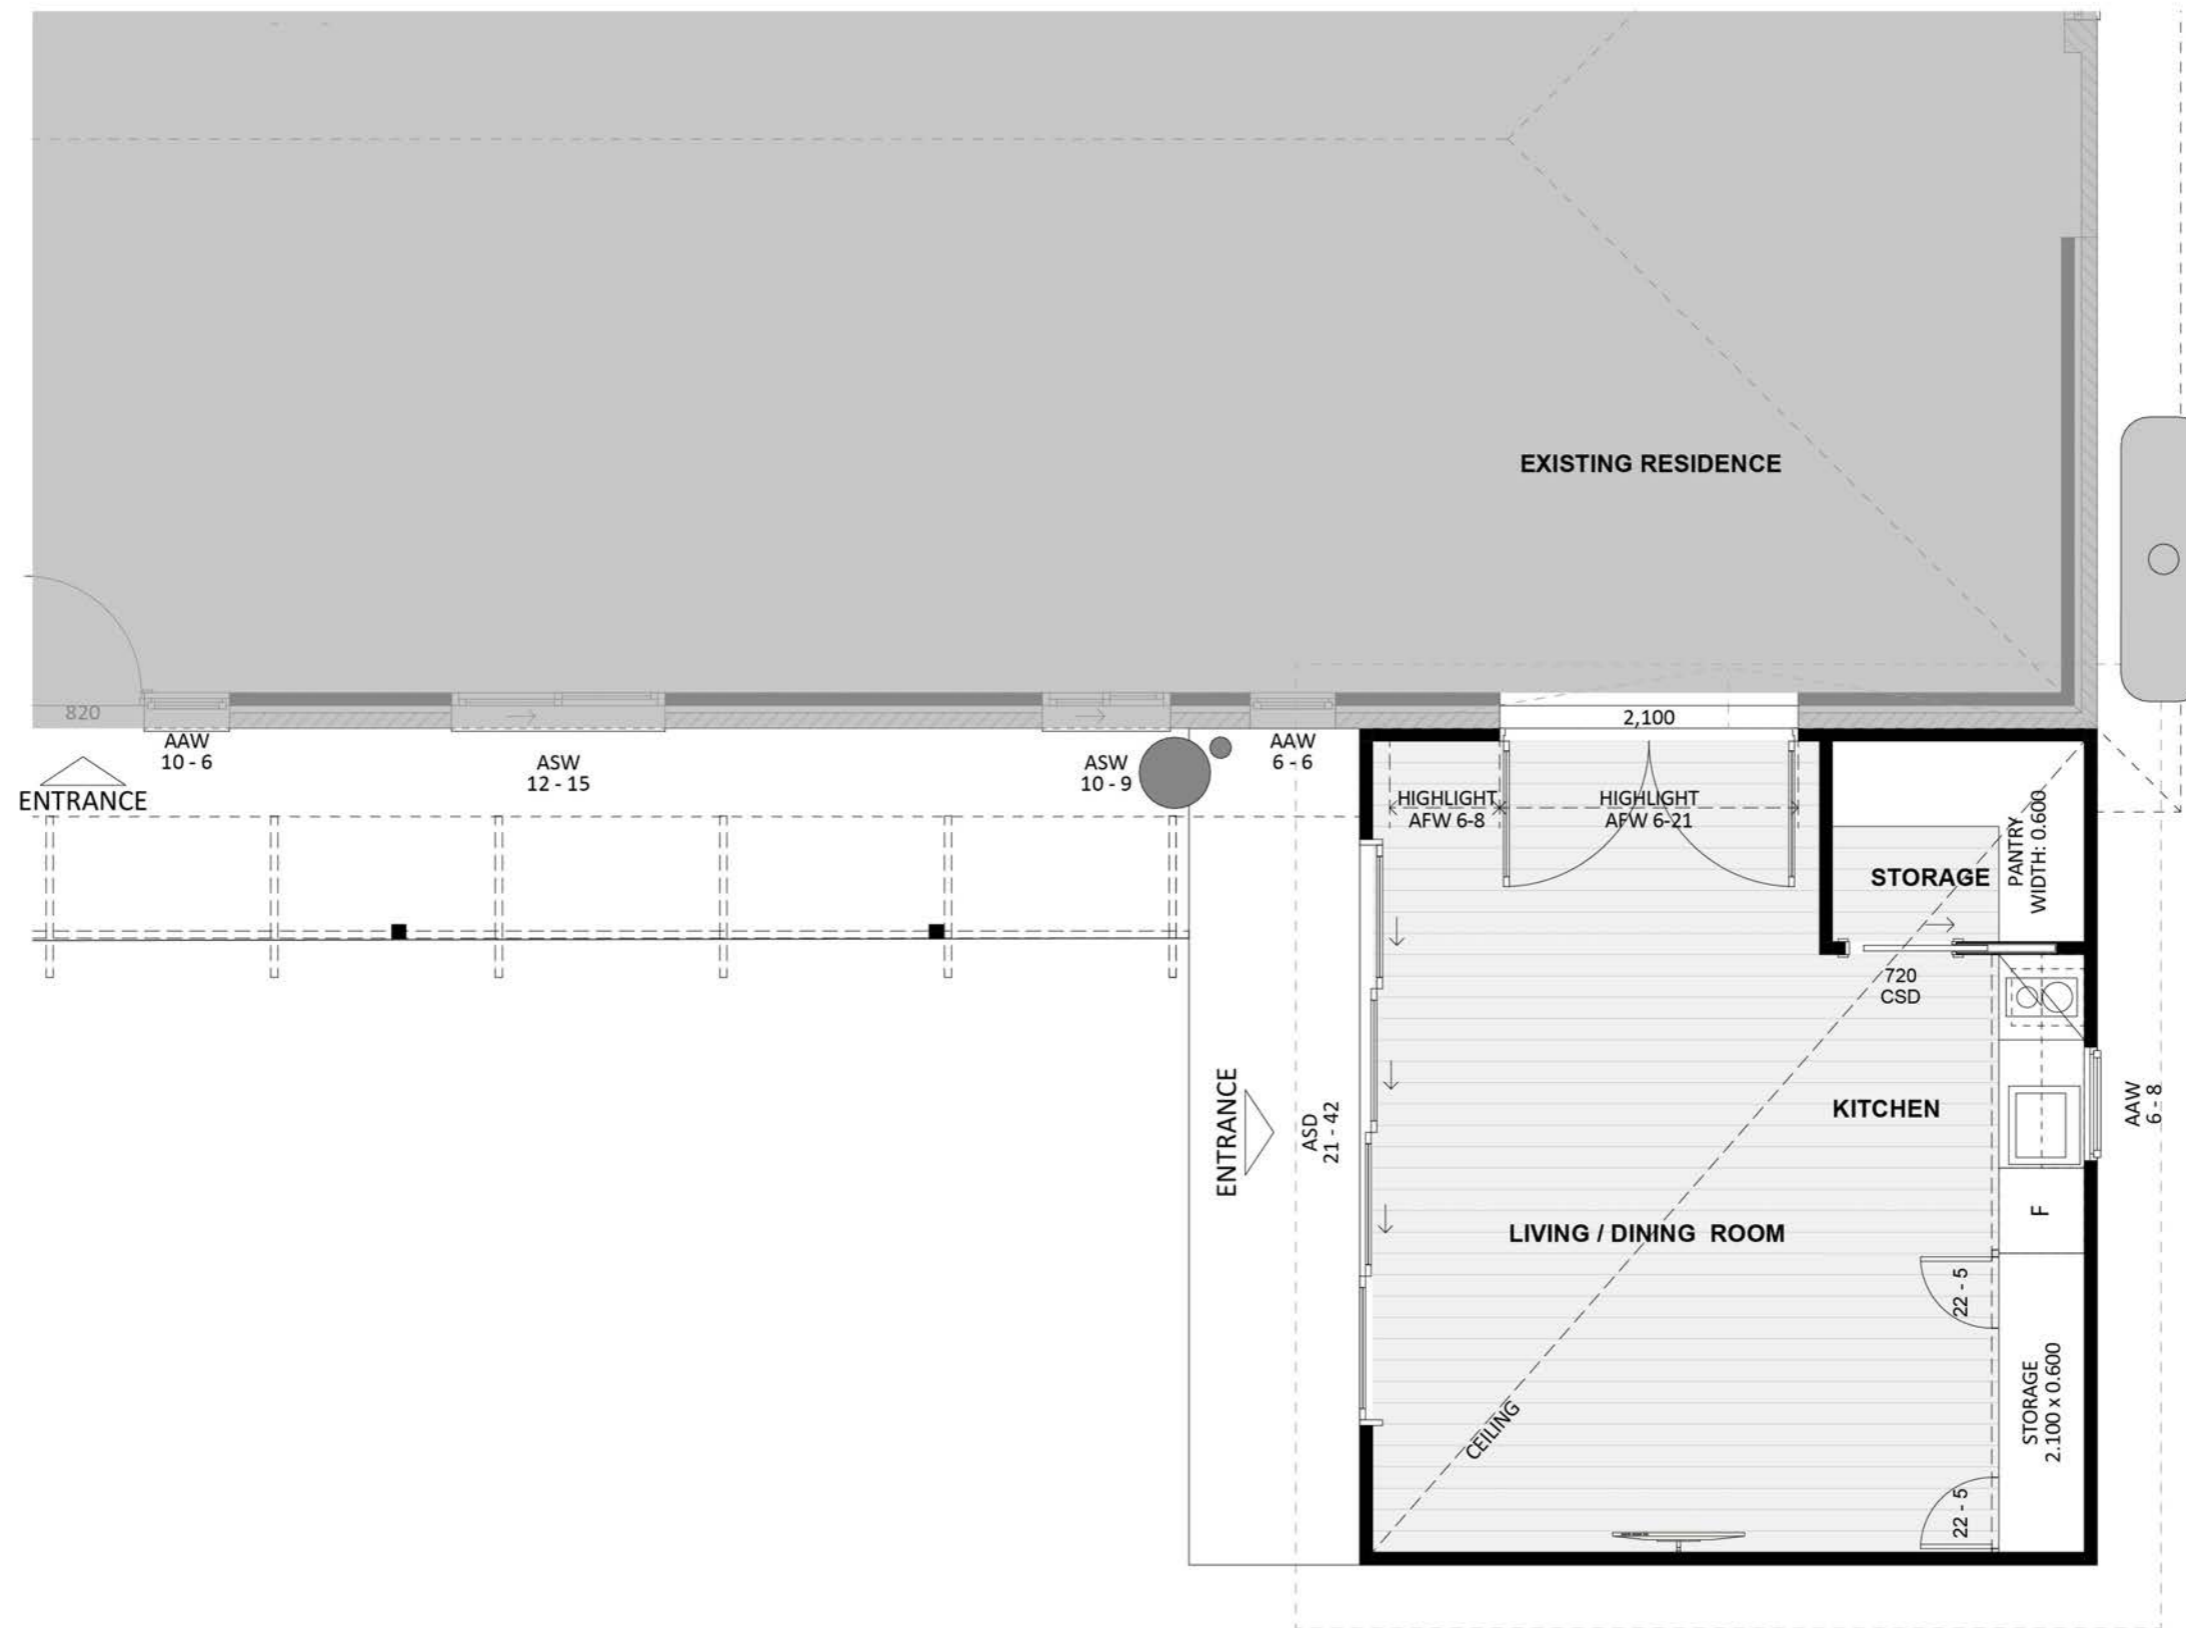

1013

ACT Building Lic: 2012767

FIXED
PRICE
EXTENSIONS

Colorbond Roof
Colour: Monument

Vertical Colorbond Cladding
Colour: Wodland Grey

Window and Door Frames
Colour: Monument

Weathertex Horizontal Cladding
Colour: Natural Wood

An elevation is the height of the structure from ground level to the height of the roof.

An elevation is the height of the structure from ground level to the height of the roof.

 **FIXED
PRICE
EXTENSIONS**