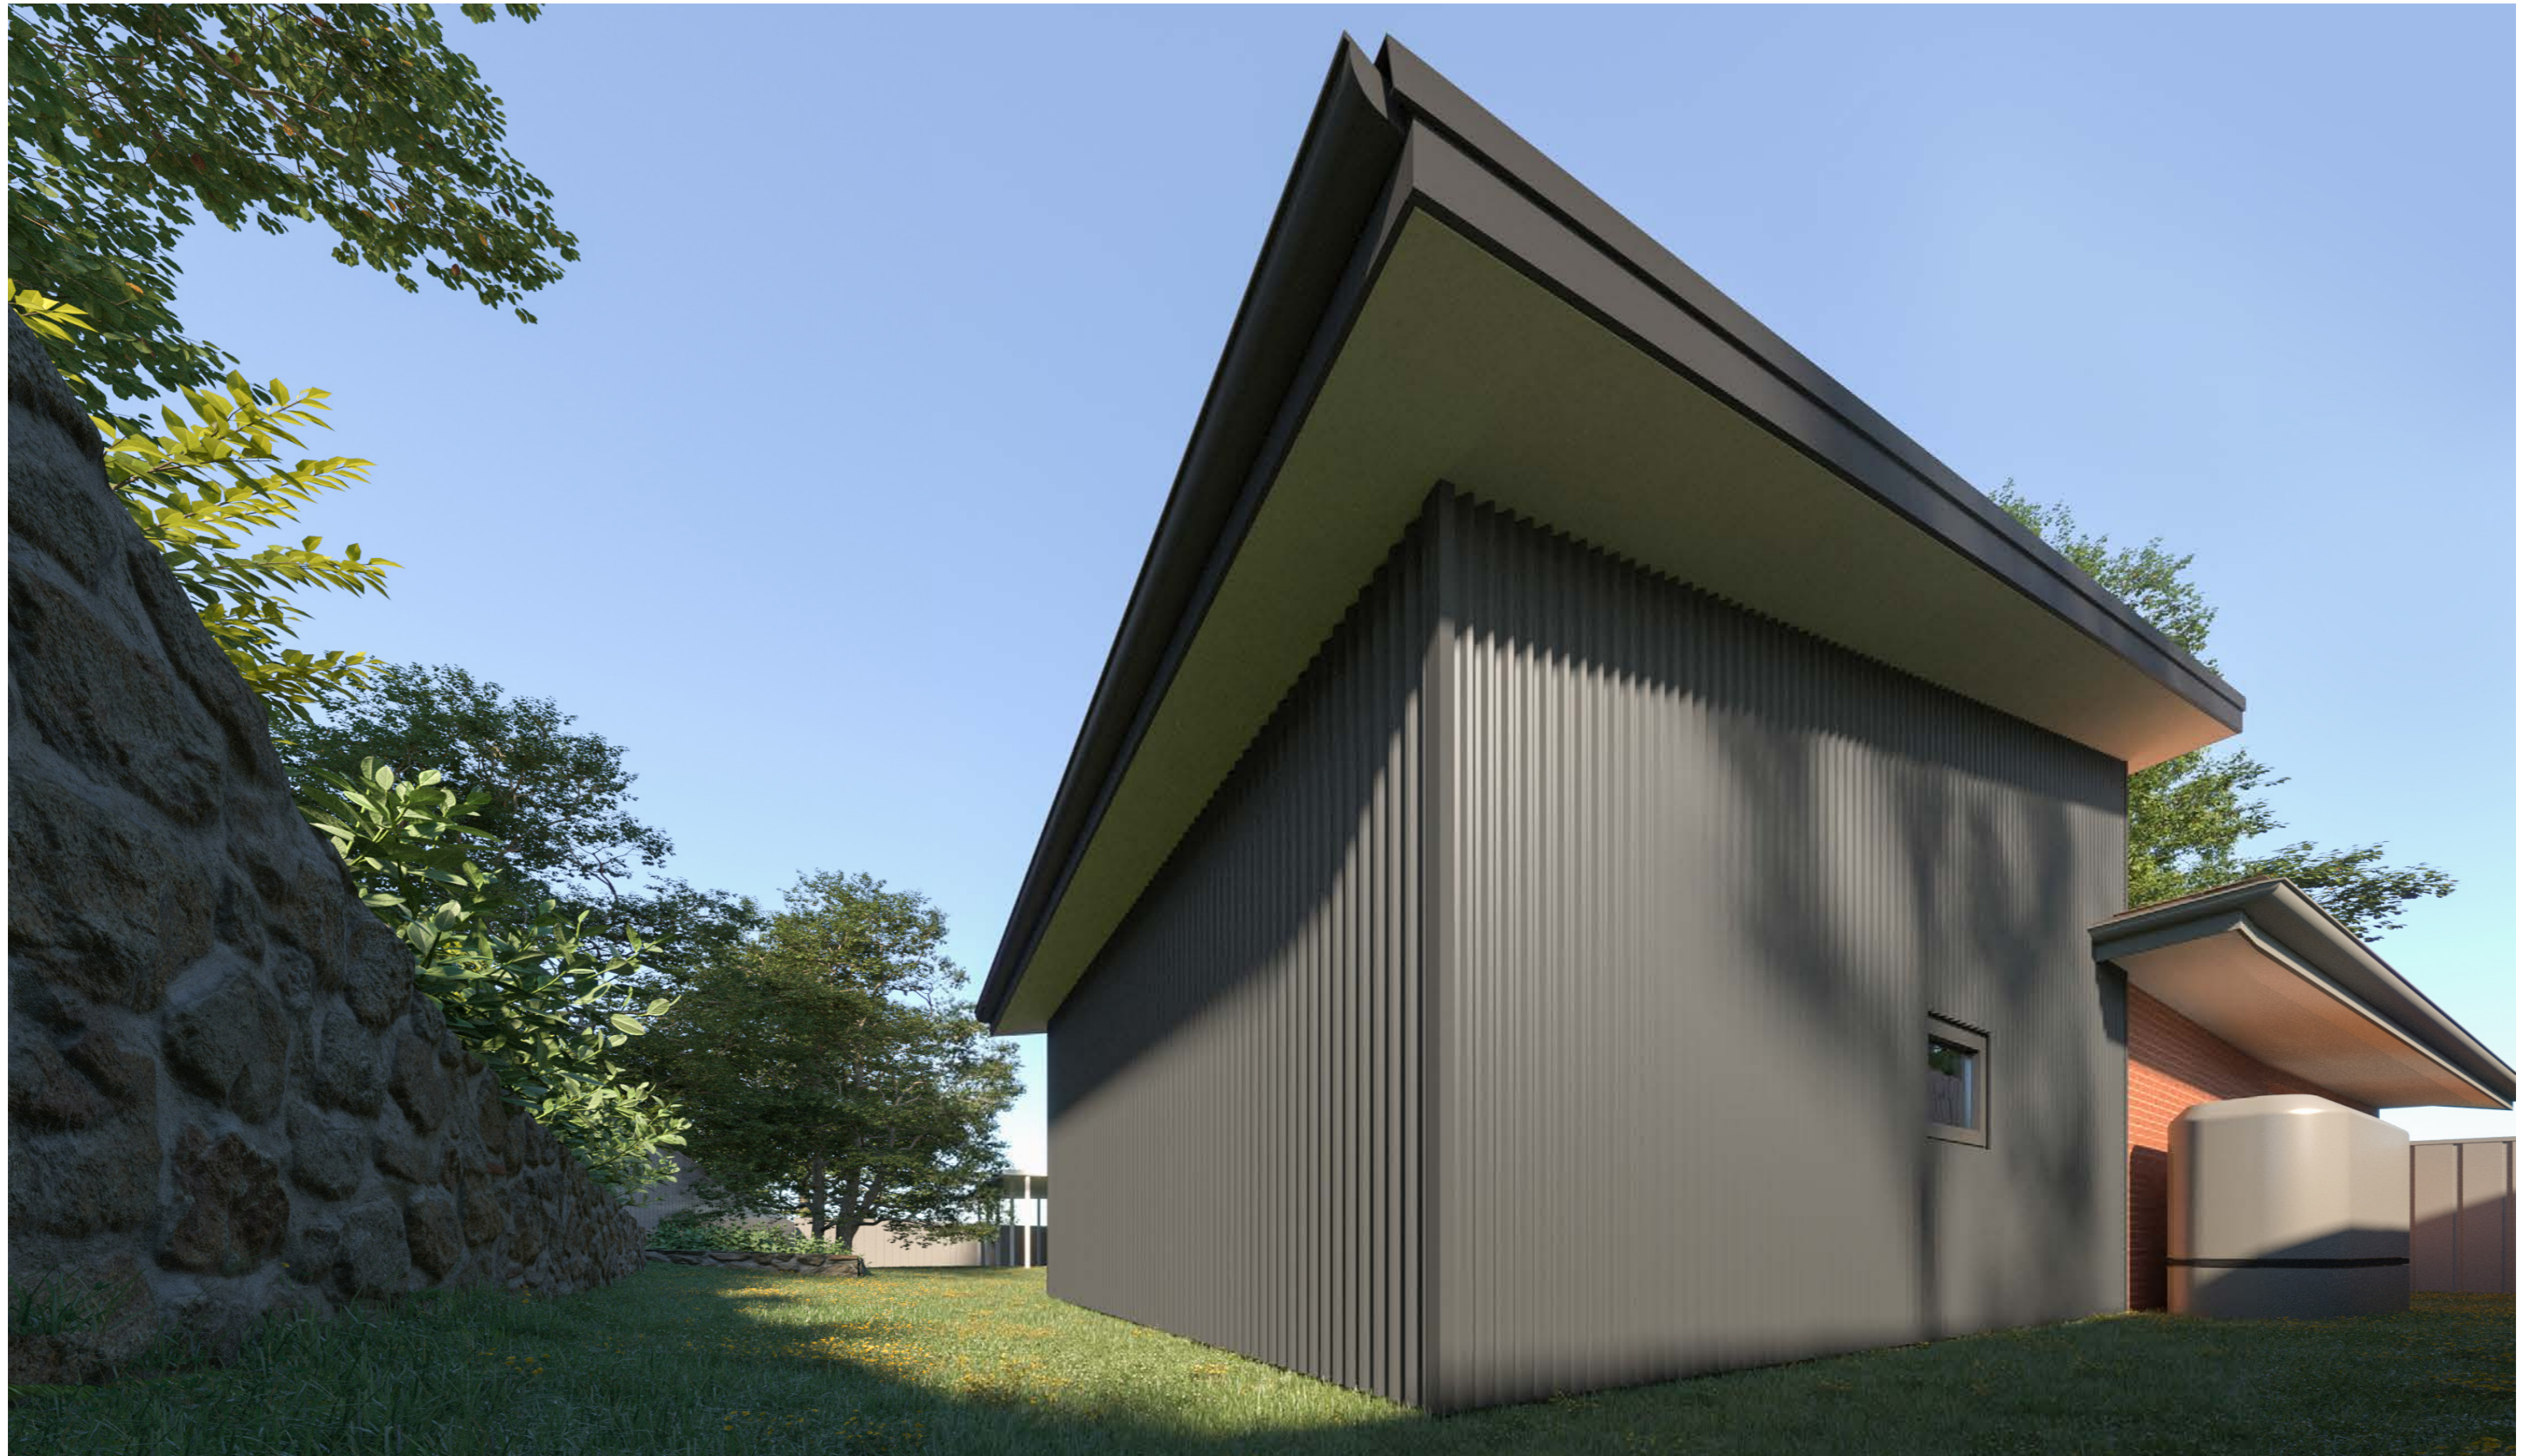

1013

ACT Building Lic: 2012767

FIXED
PRICE
EXTENSIONS

Colorbond Roof
Colour: Monument

Vertical Colorbond Cladding
Colour: Wodland Grey

Window and Door Frames
Colour: Monument

Weathertex Horizontal Cladding
Colour: Natural Wood

An elevation is the height of the structure from ground level to the height of the roof.

An elevation is the height of the structure from ground level to the height of the roof.

 **FIXED
PRICE
EXTENSIONS**