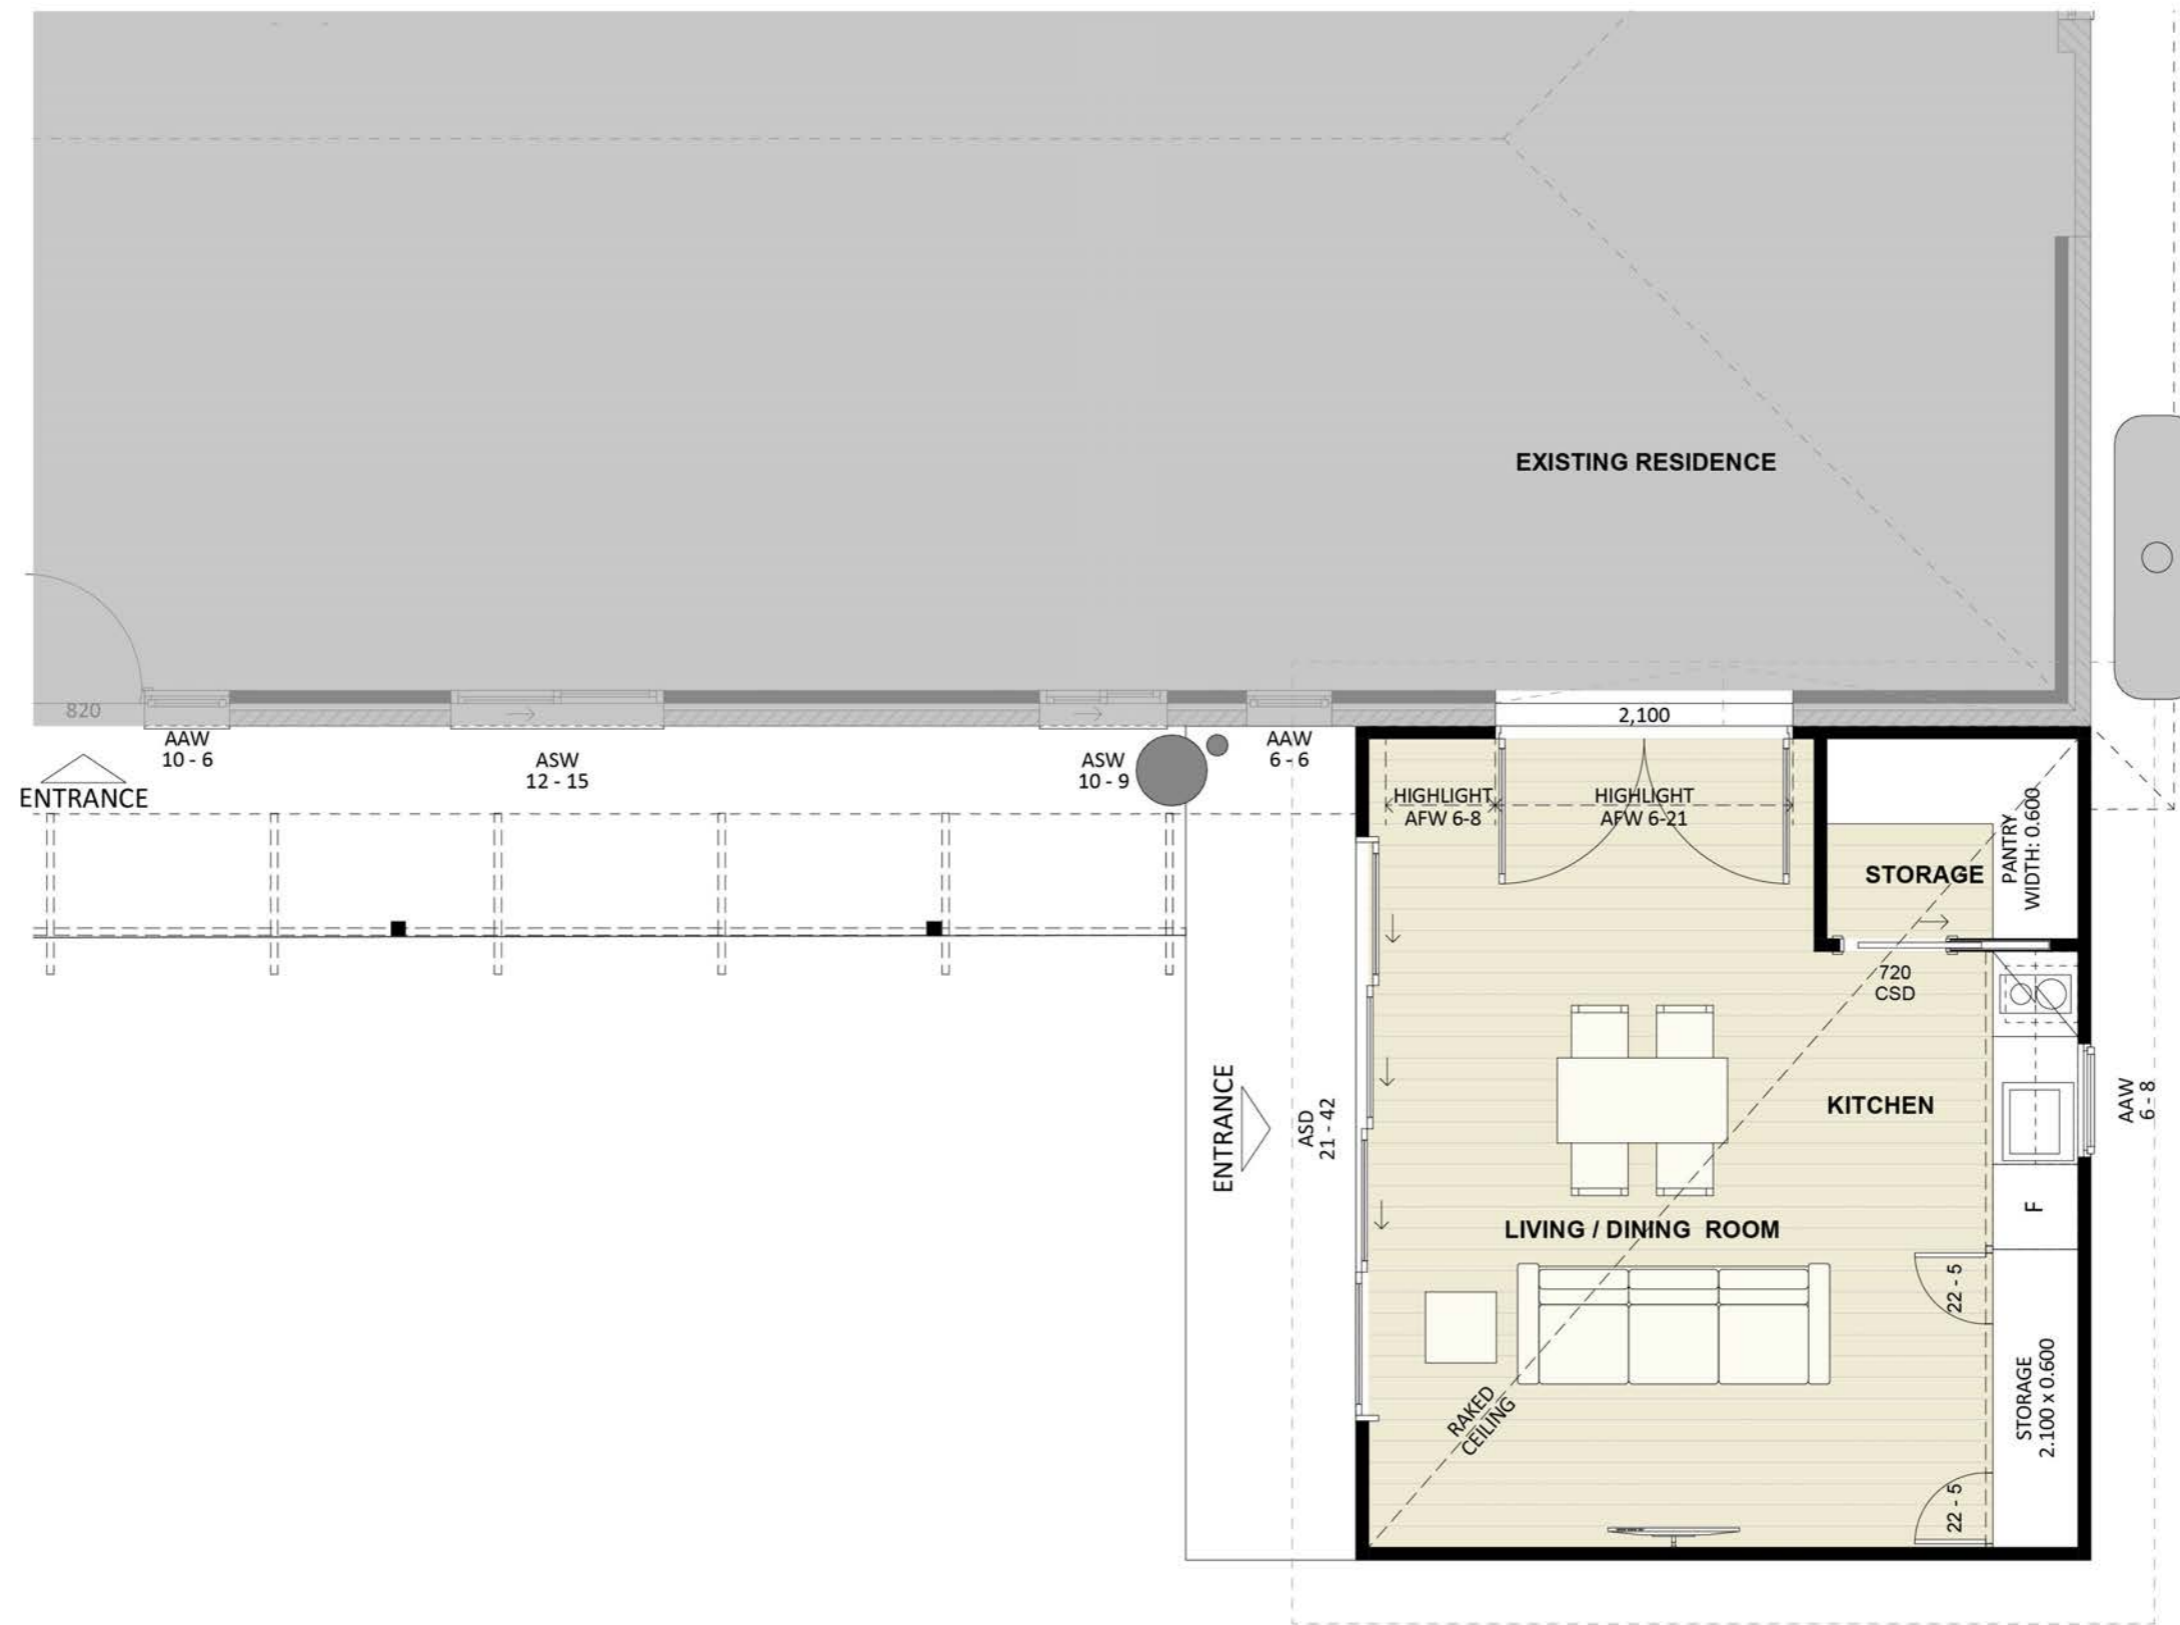

1013

ACT Building Lic: 2012767

FIXED
PRICE
EXTENSIONS

Colorbond Roof
Colour: Monument

Vertical Colorbond Cladding
Colour: Wodland Grey

Window and Door Frames
Colour: Monument

Weathertex Horizontal Cladding
Colour: Natural Wood

An elevation is the height of the structure from ground level to the height of the roof.

An elevation is the height of the structure from ground level to the height of the roof.

 **FIXED
PRICE
EXTENSIONS**