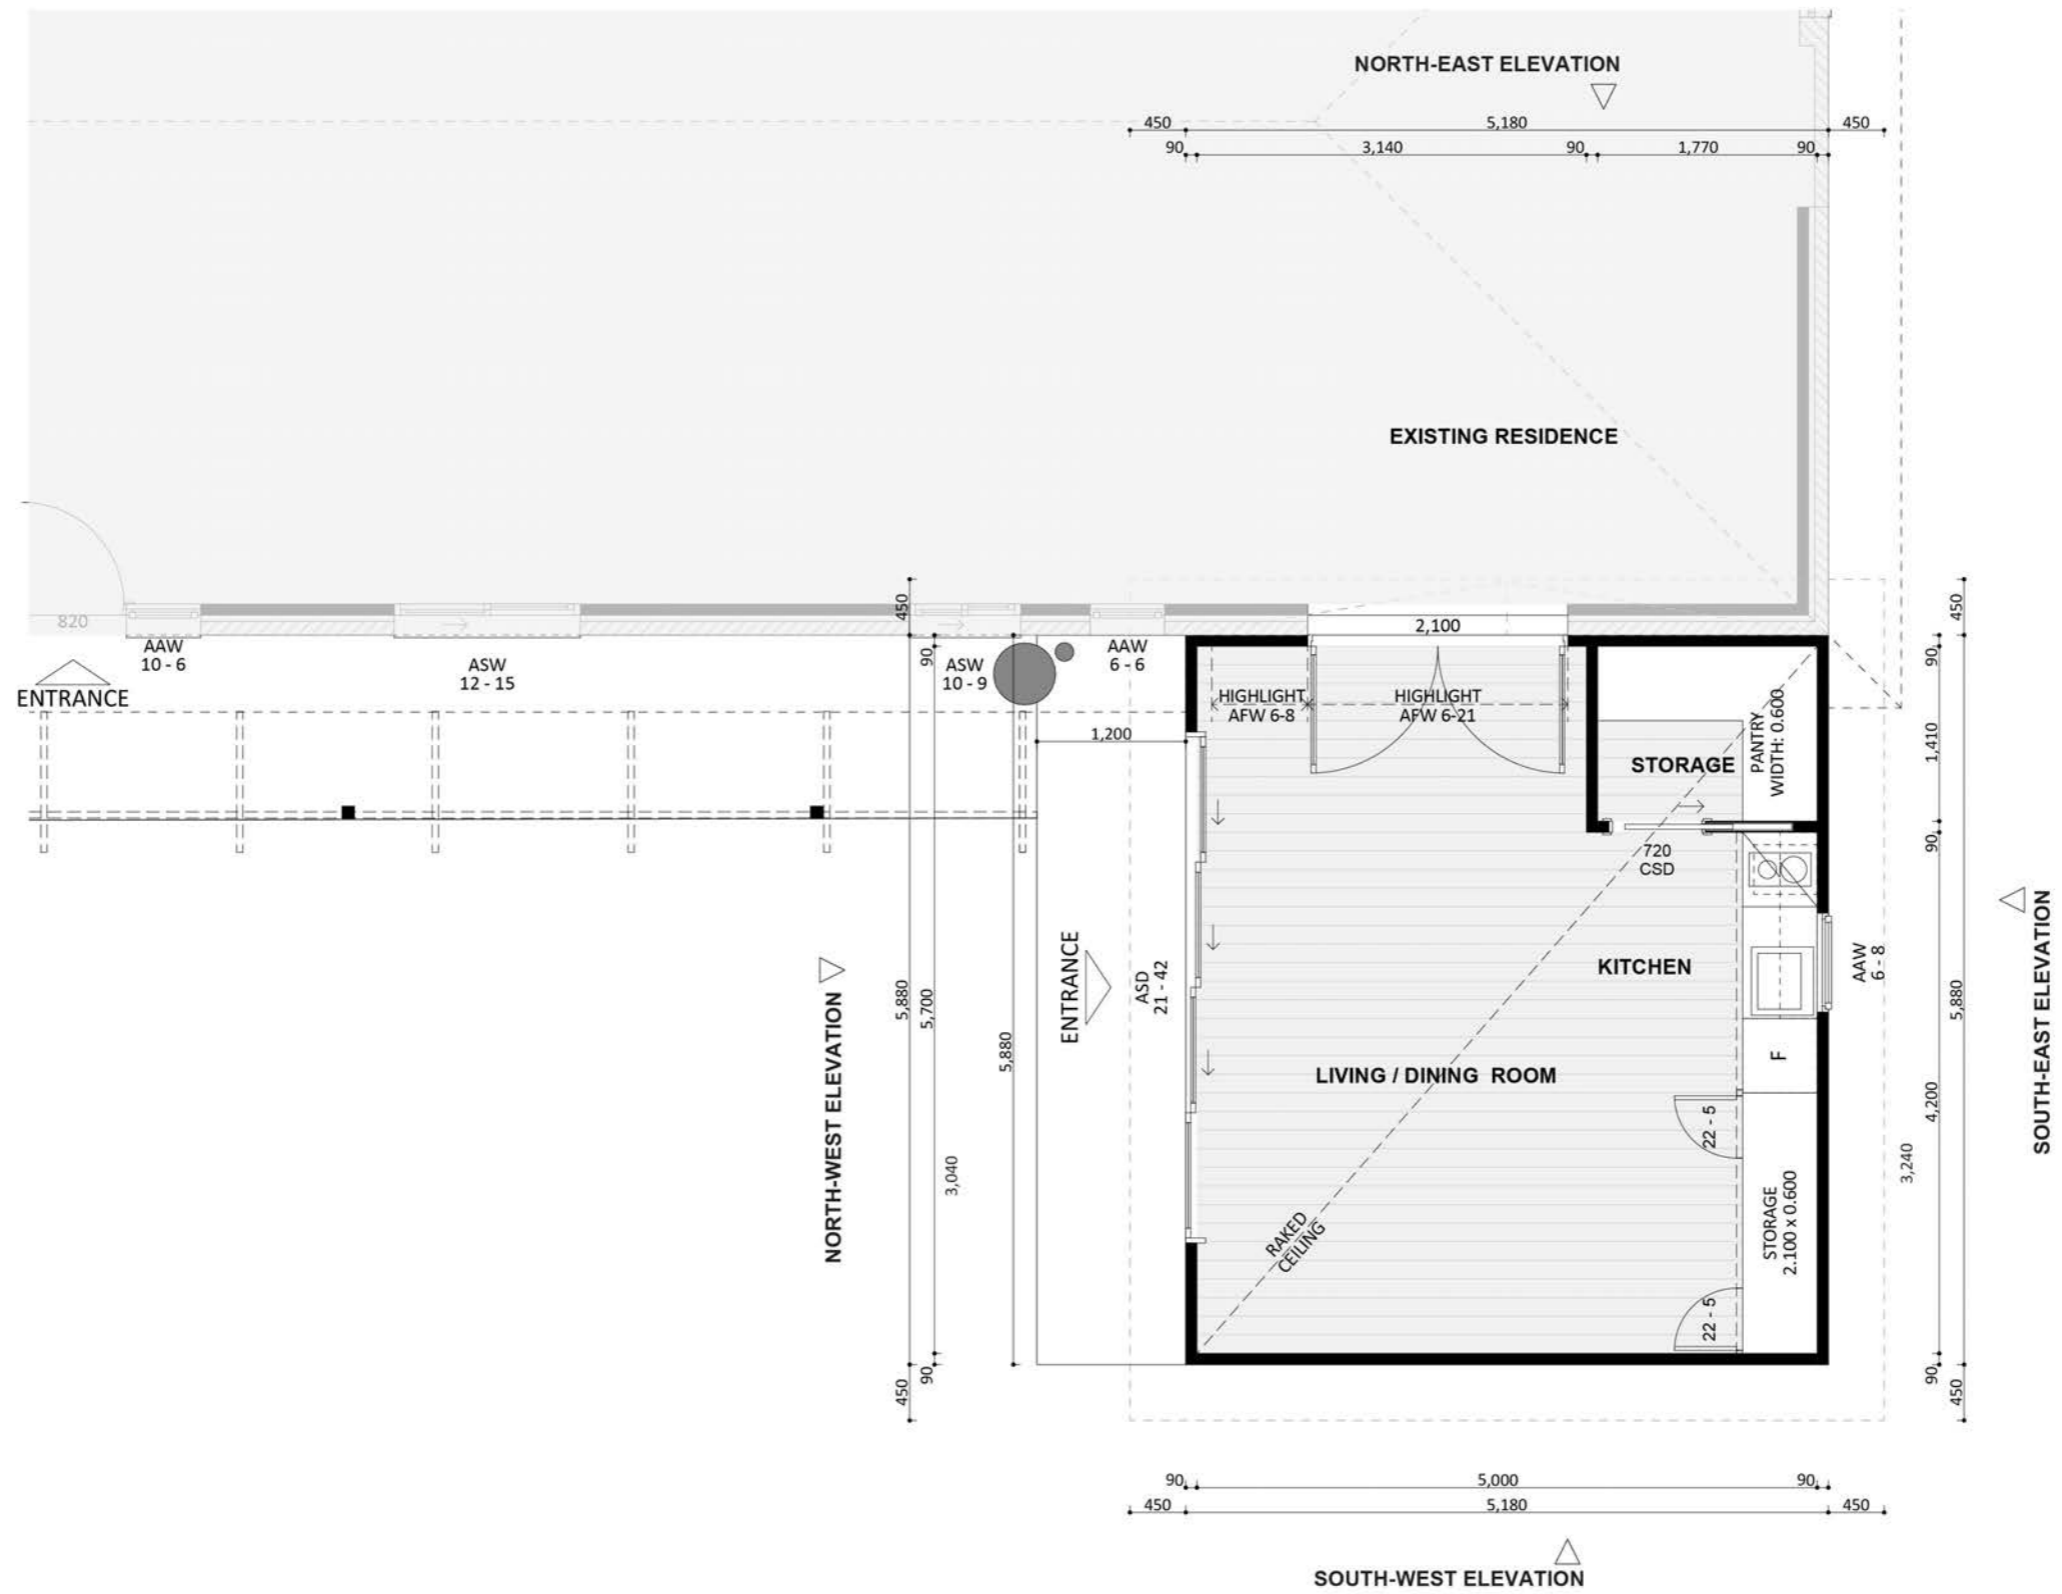

1013

ACT Building Lic: 2012767

FIXED
PRICE
EXTENSIONS

Colorbond Roof
Colour: Monument

Vertical Colorbond Cladding
Colour: Wodland Grey

Window and Door Frames
Colour: Monument

Weathertex Horizontal Cladding
Colour: Natural Wood

An elevation is the height of the structure from ground level to the height of the roof.

An elevation is the height of the structure from ground level to the height of the roof.

 **FIXED
PRICE
EXTENSIONS**