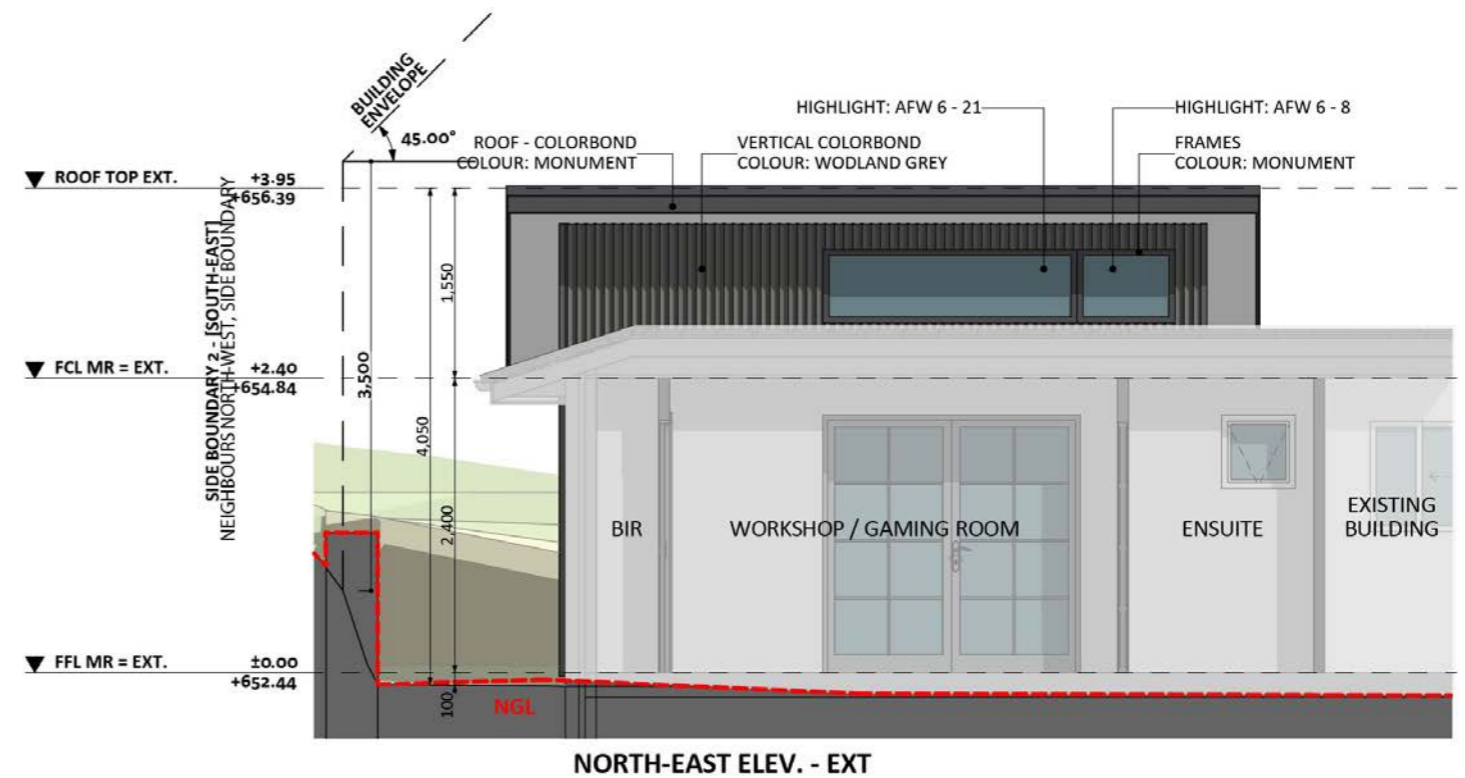

1013

ACT Building Lic: 2012767

FIXED
PRICE
EXTENSIONS

Colorbond Roof
Colour: Monument

Vertical Colorbond Cladding
Colour: Wodland Grey

Window and Door Frames
Colour: Monument

Weathertex Horizontal Cladding
Colour: Natural Wood

An elevation is the height of the structure from ground level to the height of the roof.

An elevation is the height of the structure from ground level to the height of the roof.

 **FIXED
PRICE
EXTENSIONS**