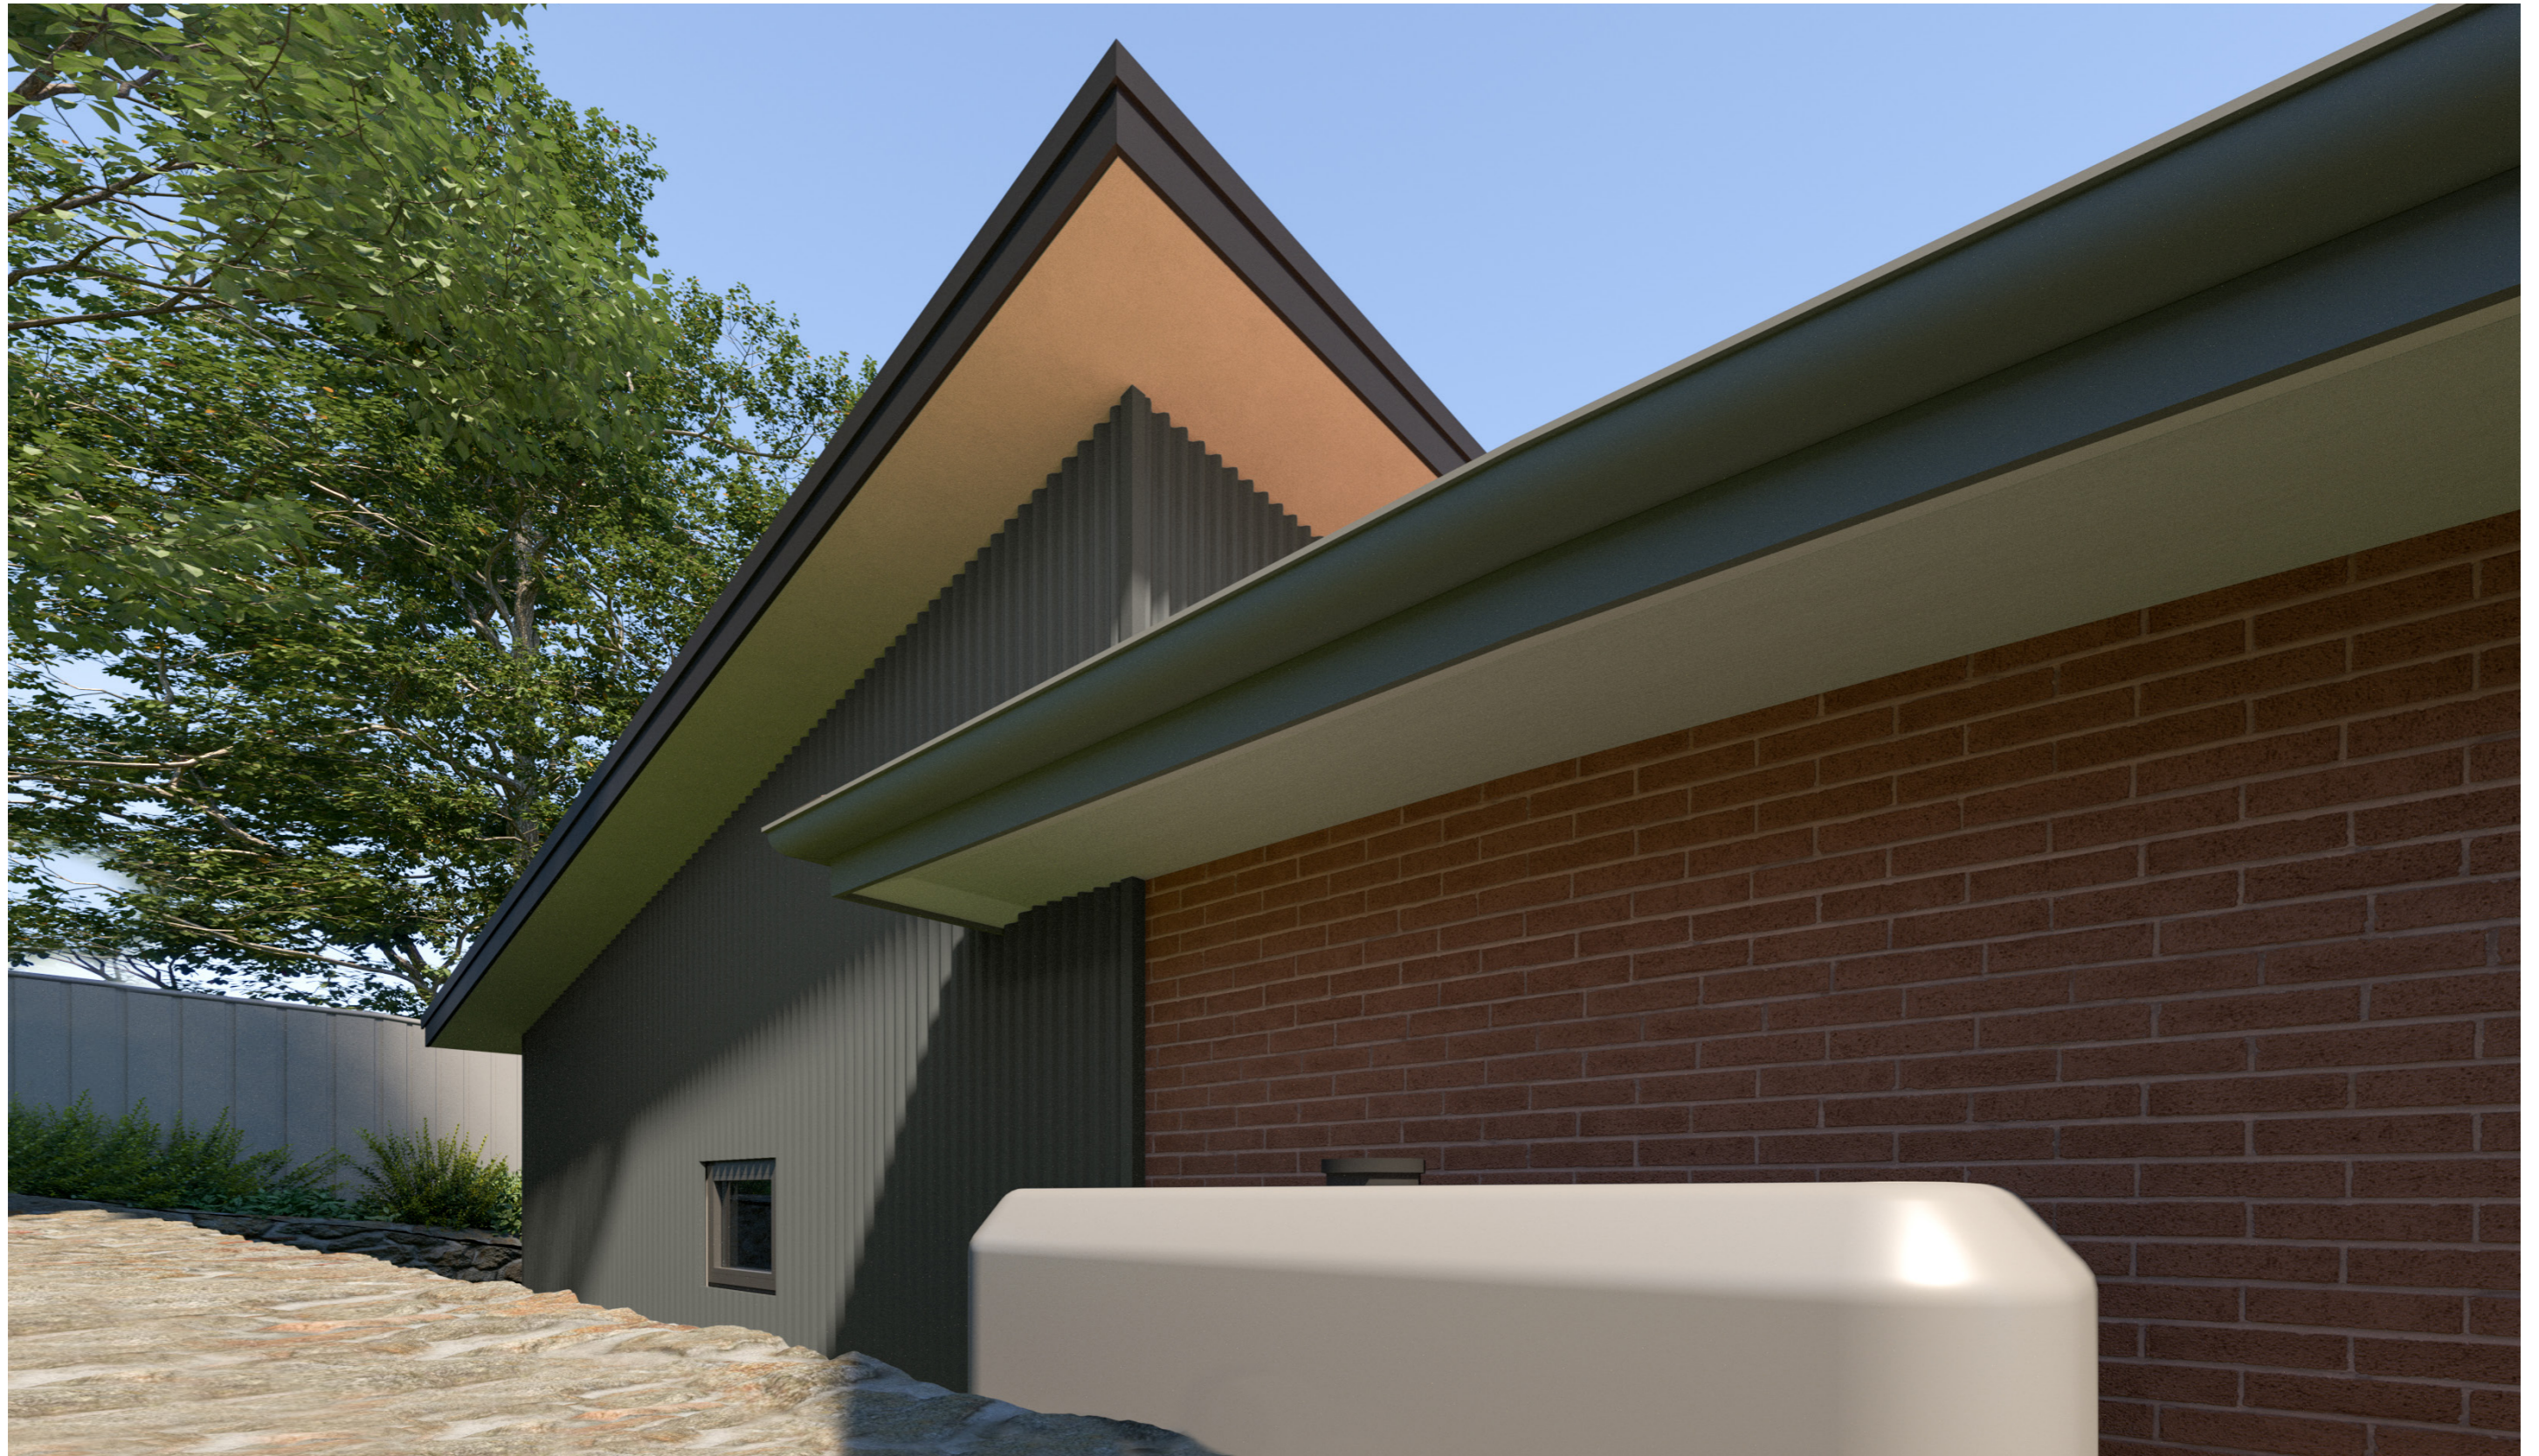

1013

ACT Building Lic: 2012767

FIXED
PRICE
EXTENSIONS

Colorbond Roof
Colour: Monument

Vertical Colorbond Cladding
Colour: Wodland Grey

Window and Door Frames
Colour: Monument

Weathertex Horizontal Cladding
Colour: Natural Wood

An elevation is the height of the structure from ground level to the height of the roof.

An elevation is the height of the structure from ground level to the height of the roof.

 **FIXED
PRICE
EXTENSIONS**