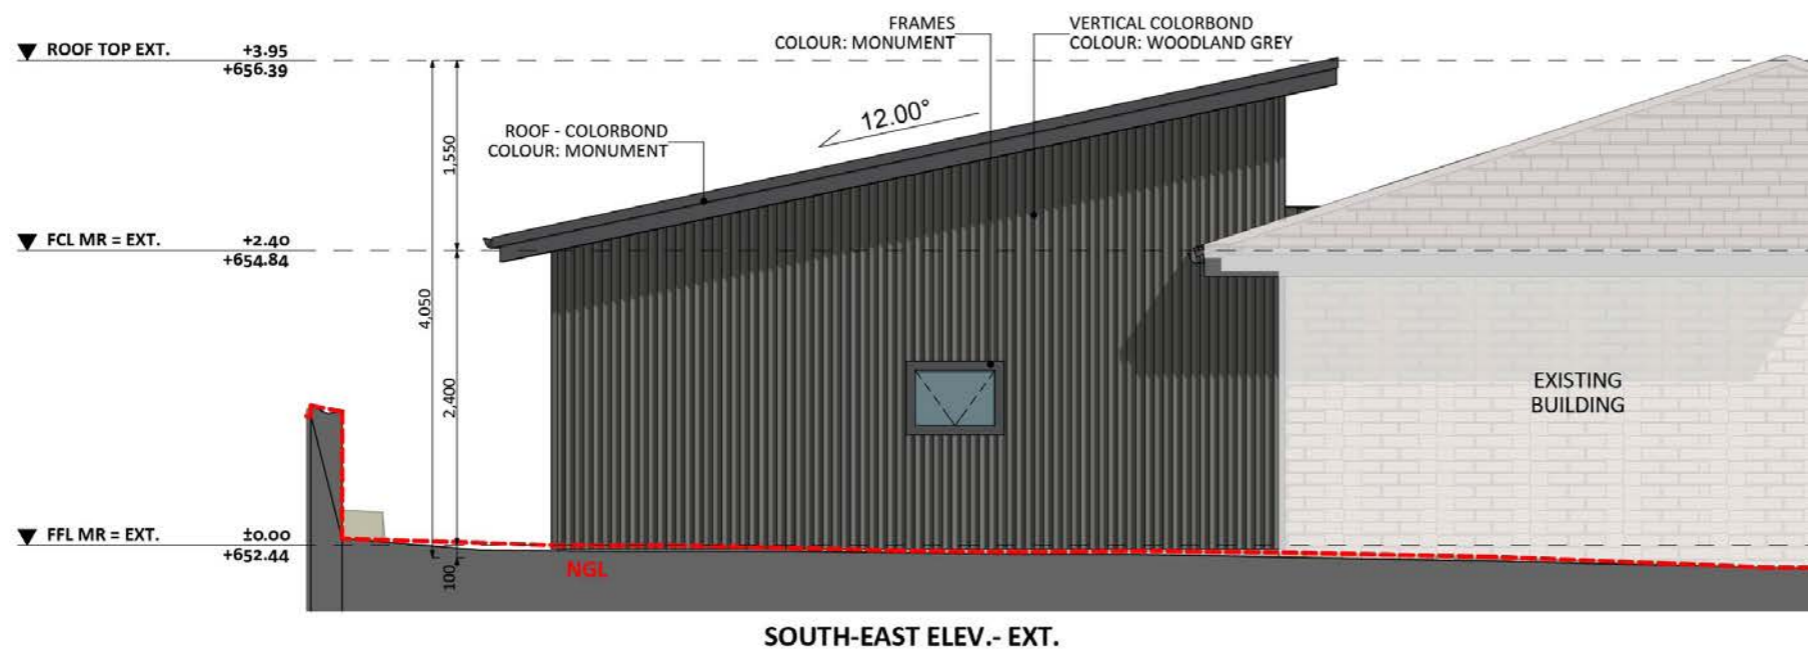

1013

ACT Building Lic: 2012767

FIXED
PRICE
EXTENSIONS

Colorbond Roof
Colour: Monument

Vertical Colorbond Cladding
Colour: Wodland Grey

Window and Door Frames
Colour: Monument

Weathertex Horizontal Cladding
Colour: Natural Wood

An elevation is the height of the structure from ground level to the height of the roof.

An elevation is the height of the structure from ground level to the height of the roof.

 **FIXED
PRICE
EXTENSIONS**