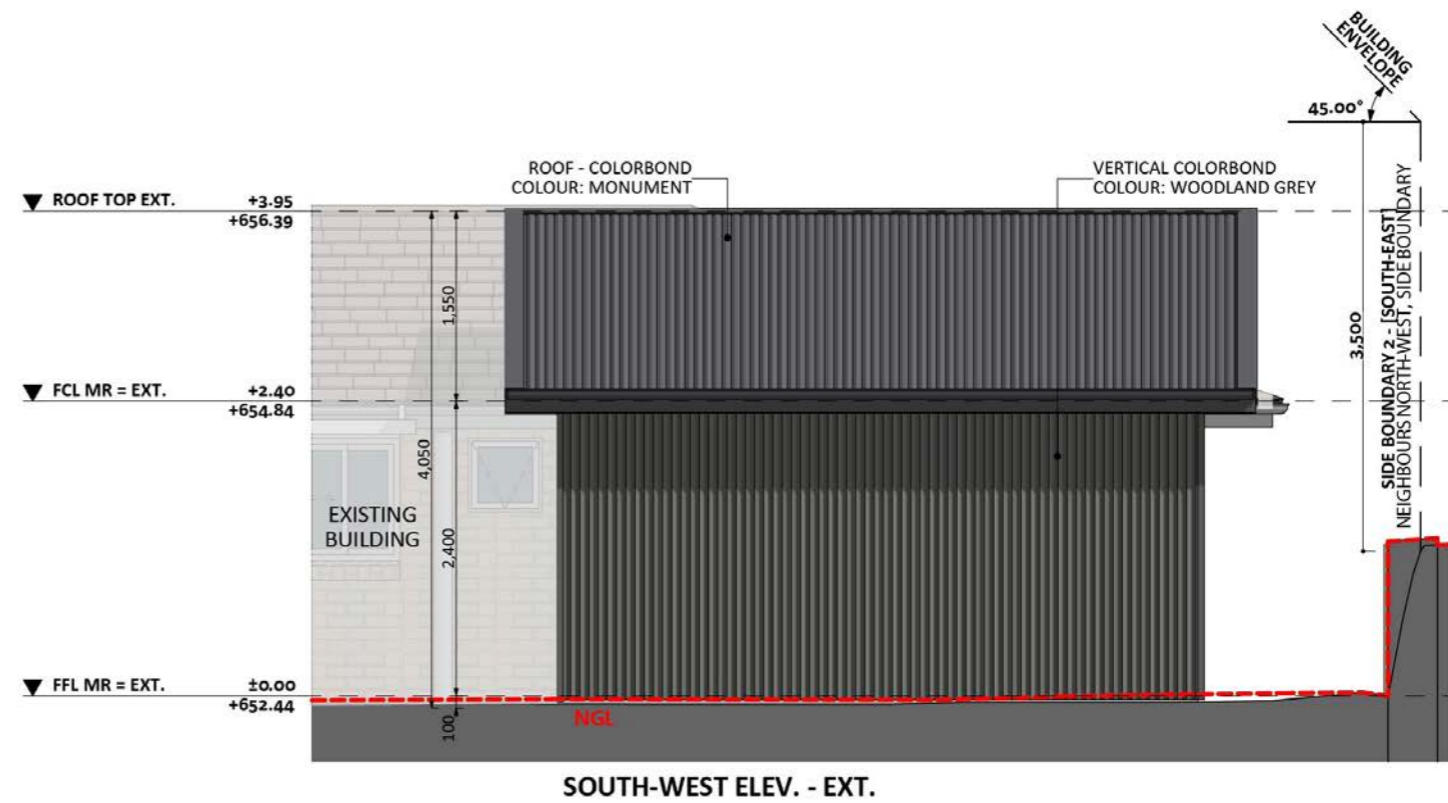

1013

ACT Building Lic: 2012767

FIXED
PRICE
EXTENSIONS

Colorbond Roof
Colour: Monument

Vertical Colorbond Cladding
Colour: Wodland Grey

Window and Door Frames
Colour: Monument

Weathertex Horizontal Cladding
Colour: Natural Wood

An elevation is the height of the structure from ground level to the height of the roof.

An elevation is the height of the structure from ground level to the height of the roof.

 **FIXED
PRICE
EXTENSIONS**