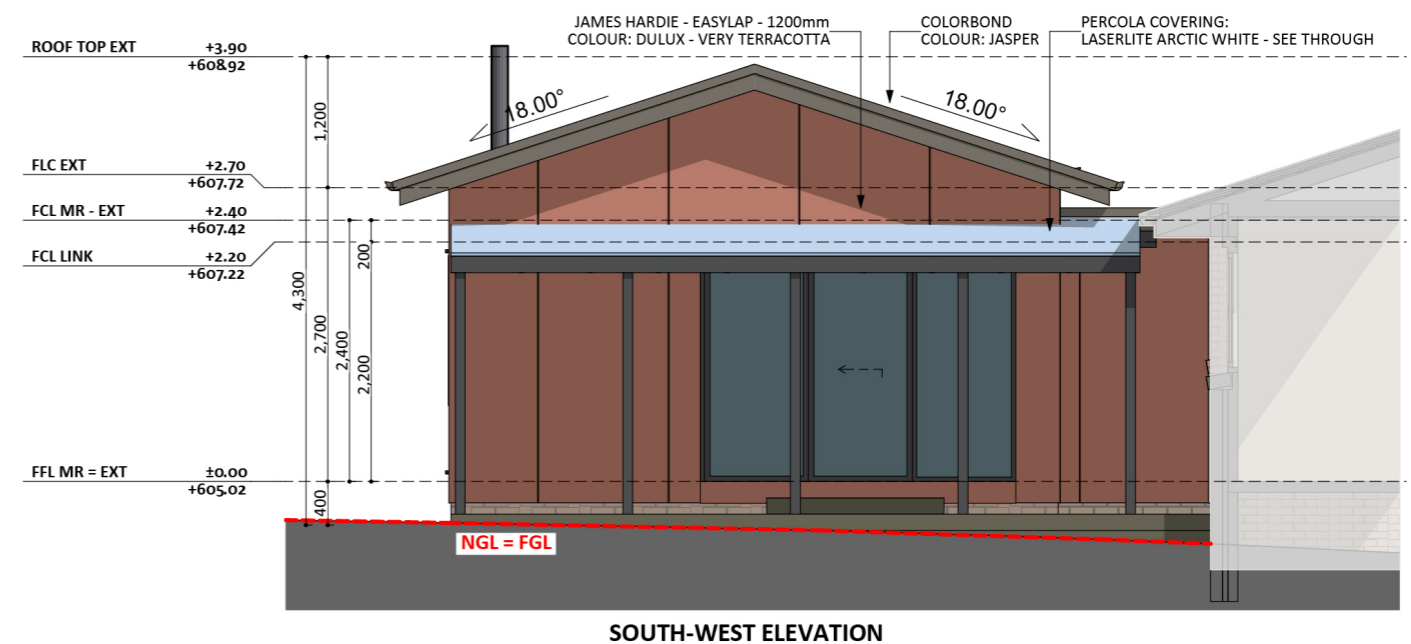

# 1012

ACT Building Lic: 2012767

**FIXED**  
**PRICE**  
**EXTENSIONS**

Colorbond Roof  
Colour: Jasper

Pergola Covering  
Laserlite Arctic White

James Hardie Easylap  
Colour: Very Terracotta

Windows and Door Frames  
Colour: Monument

An elevation is the height of the structure from ground level to the height of the roof.

An elevation is the height of the structure from ground level to the height of the roof.

 **FIXED  
PRICE  
EXTENSIONS**