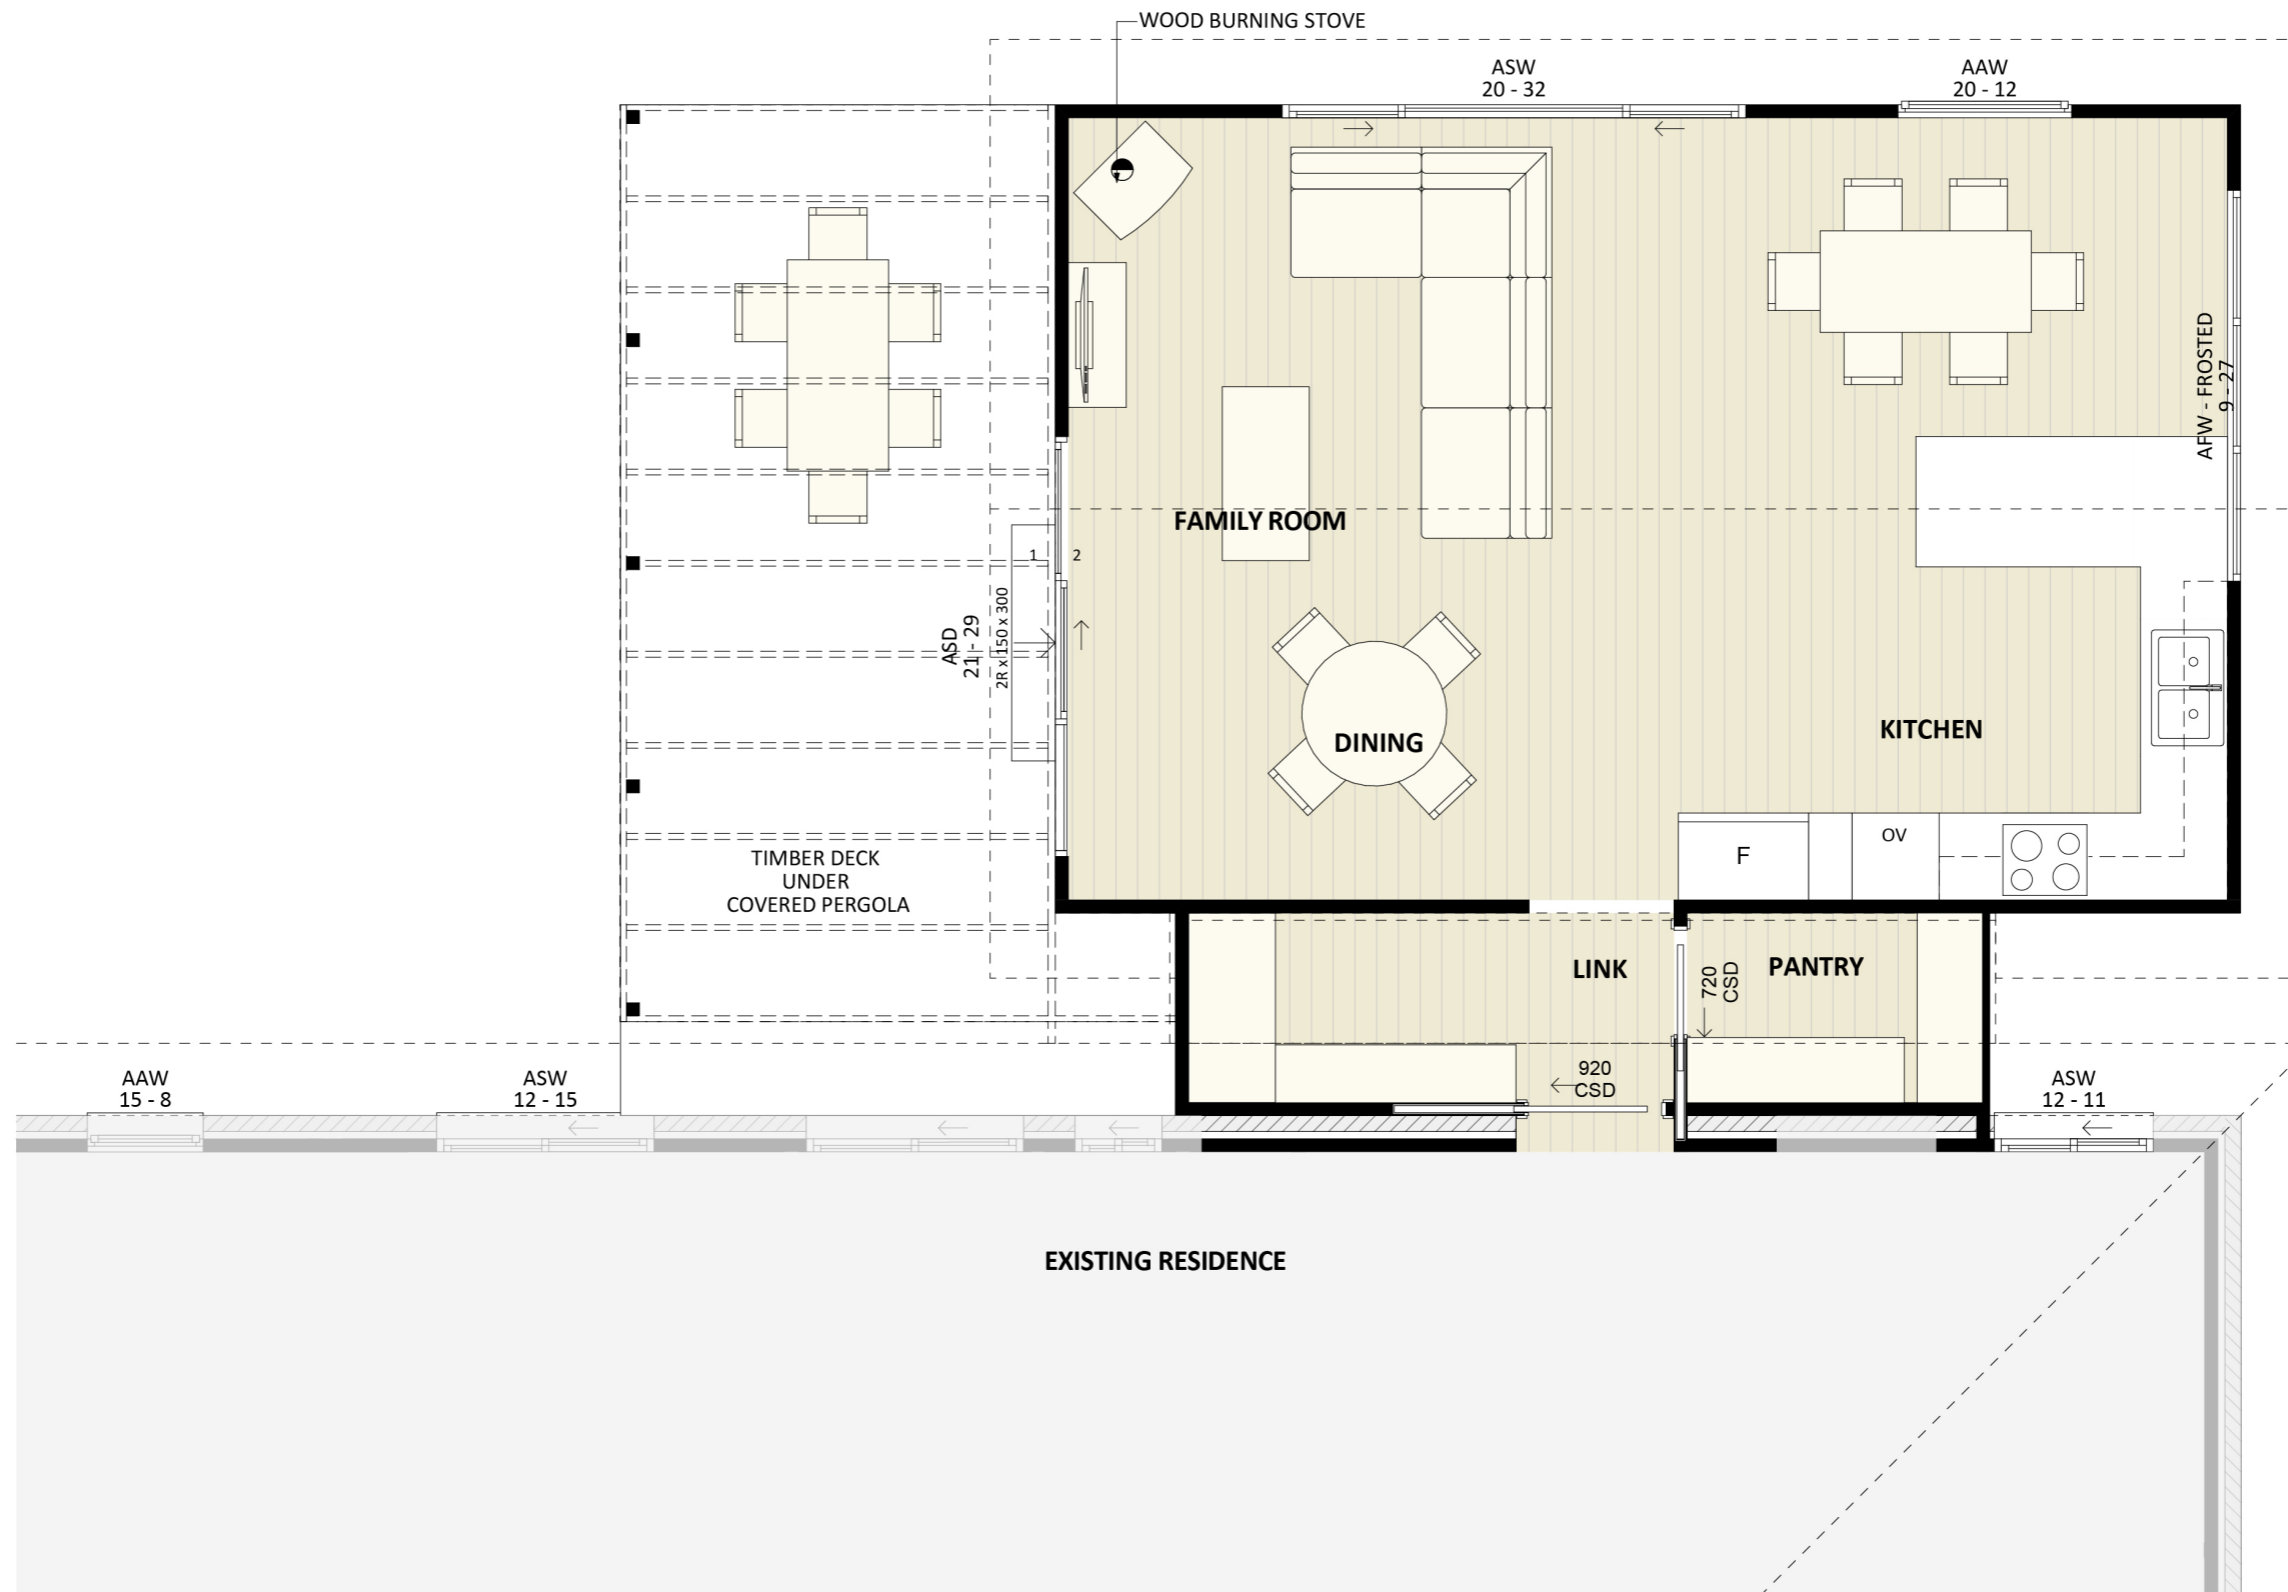

# 1012

ACT Building Lic: 2012767

**FIXED**  
**PRICE**  
**EXTENSIONS**

Colorbond Roof  
Colour: Jasper

Pergola Covering  
Laserlite Arctic White

James Hardie Easylap  
Colour: Very Terracotta

Windows and Door Frames  
Colour: Monument

An elevation is the height of the structure from ground level to the height of the roof.

An elevation is the height of the structure from ground level to the height of the roof.

 **FIXED  
PRICE  
EXTENSIONS**