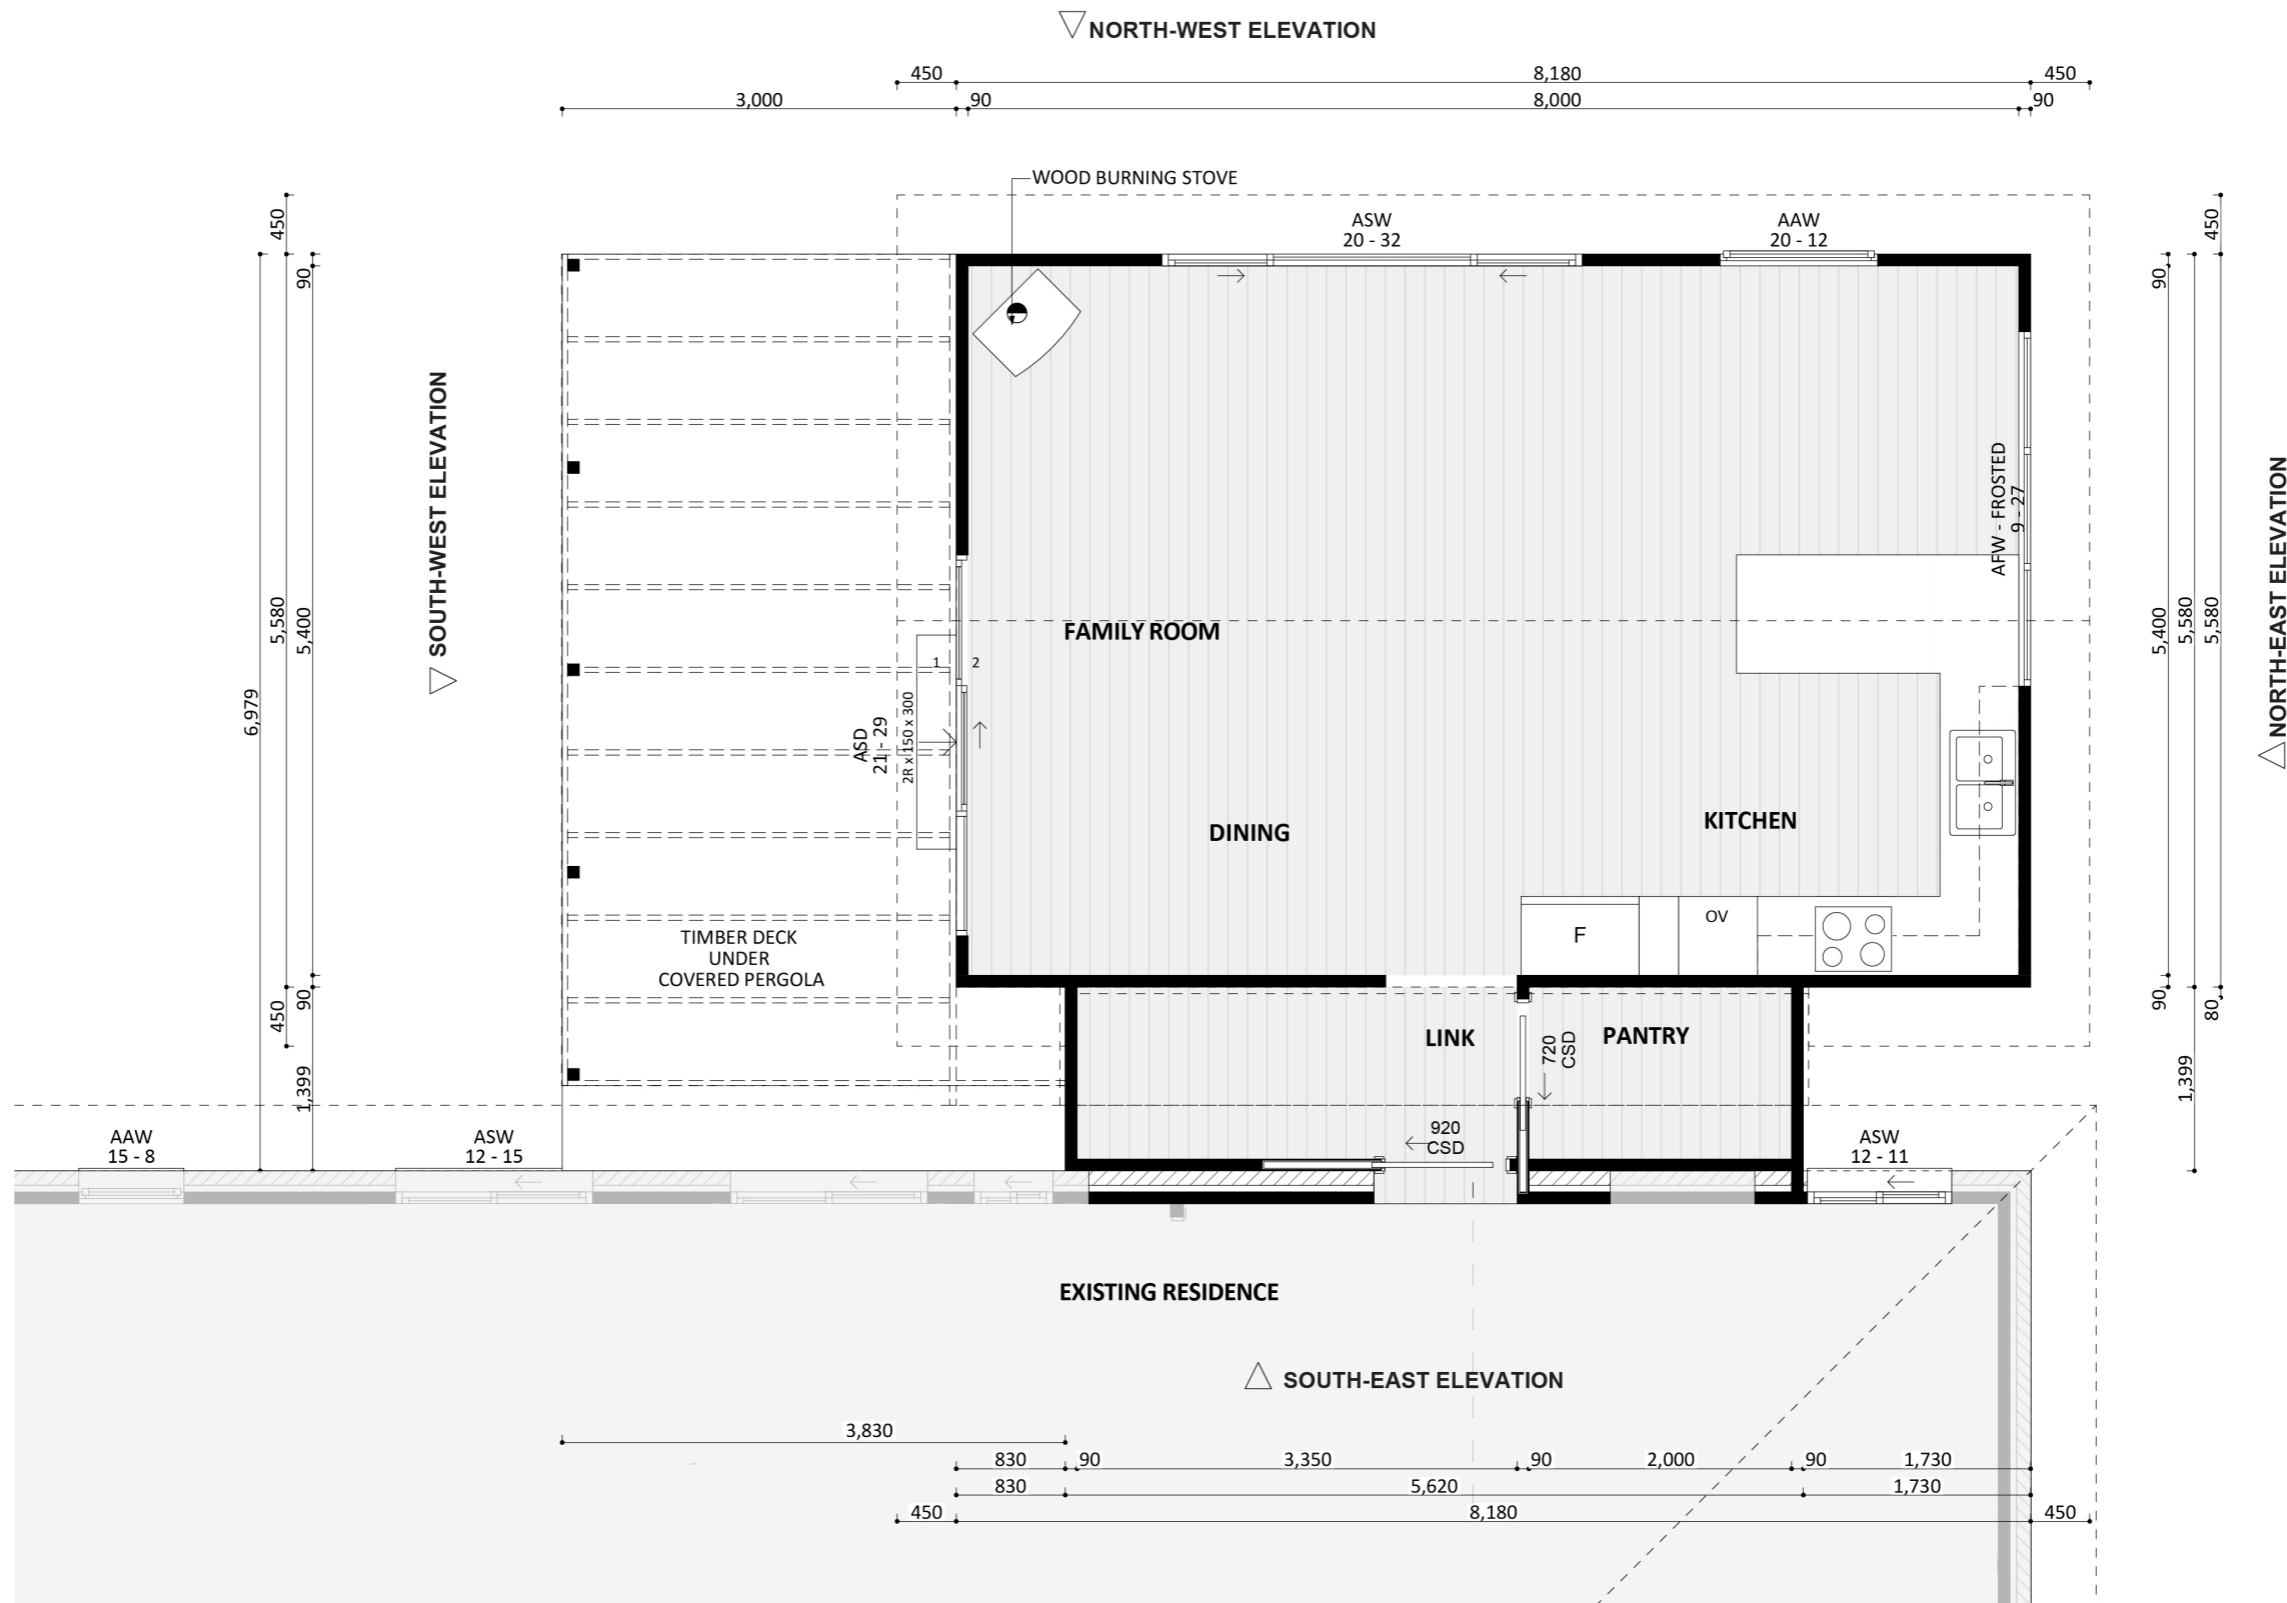

# 1012

ACT Building Lic: 2012767

**FIXED**  
**PRICE**  
**EXTENSIONS**

Colorbond Roof  
Colour: Jasper

Pergola Covering  
Laserlite Arctic White

James Hardie Easylap  
Colour: Very Terracotta

Windows and Door Frames  
Colour: Monument

An elevation is the height of the structure from ground level to the height of the roof.

An elevation is the height of the structure from ground level to the height of the roof.

 **FIXED  
PRICE  
EXTENSIONS**