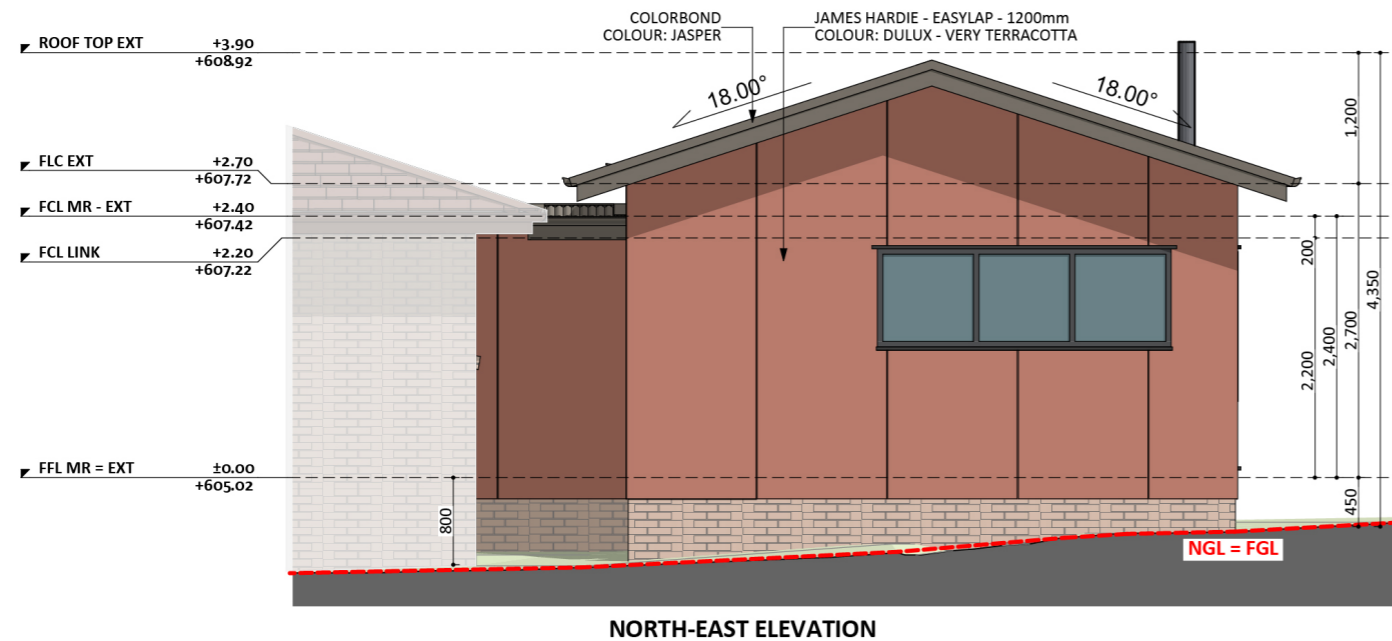

# 1012

ACT Building Lic: 2012767

**FIXED**  
**PRICE**  
**EXTENSIONS**

Colorbond Roof  
Colour: Jasper

Pergola Covering  
Laserlite Arctic White

James Hardie Easylap  
Colour: Very Terracotta

Windows and Door Frames  
Colour: Monument

An elevation is the height of the structure from ground level to the height of the roof.

An elevation is the height of the structure from ground level to the height of the roof.

 **FIXED  
PRICE  
EXTENSIONS**