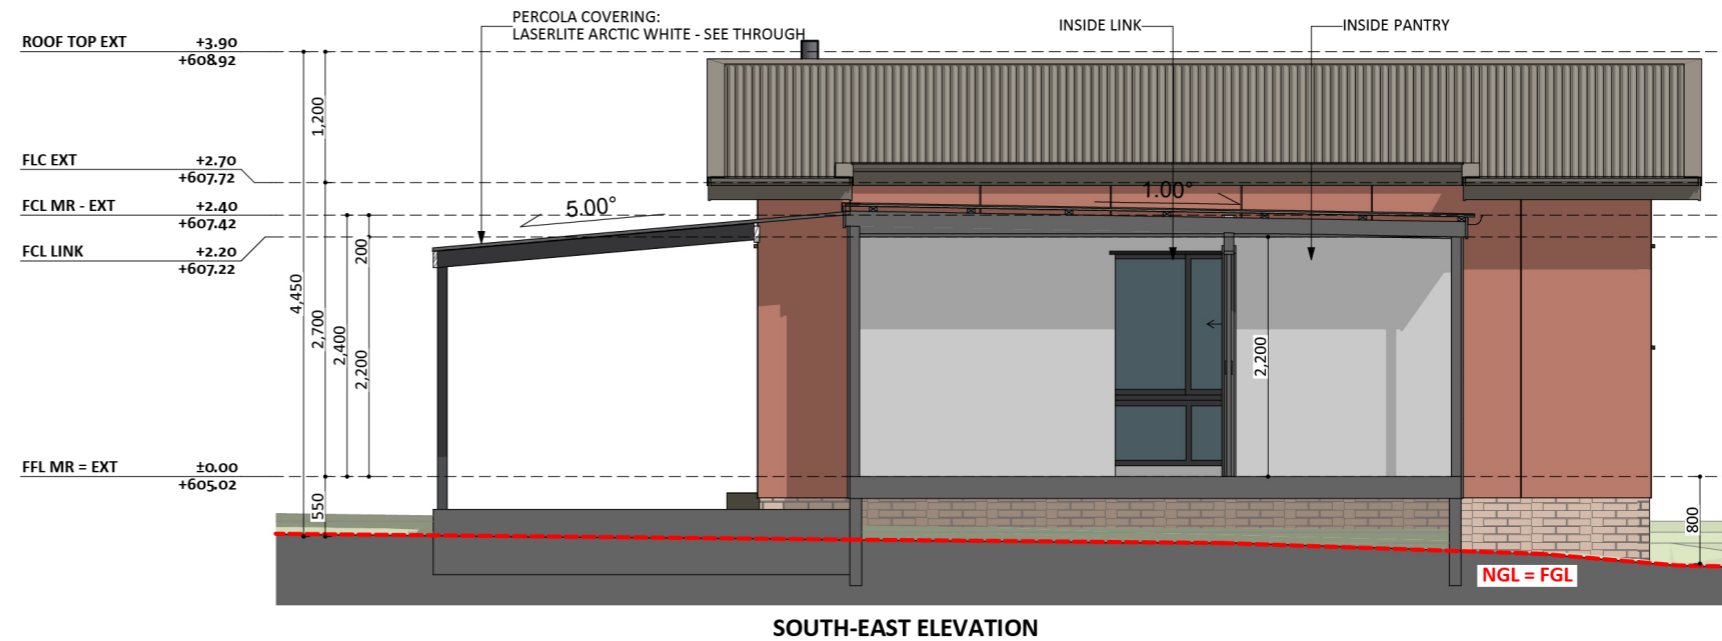

# 1012

ACT Building Lic: 2012767

**FIXED**  
**PRICE**  
**EXTENSIONS**

Colorbond Roof  
Colour: Jasper

Pergola Covering  
Laserlite Arctic White

James Hardie Easylap  
Colour: Very Terracotta

Windows and Door Frames  
Colour: Monument

An elevation is the height of the structure from ground level to the height of the roof.

An elevation is the height of the structure from ground level to the height of the roof.

 **FIXED  
PRICE  
EXTENSIONS**