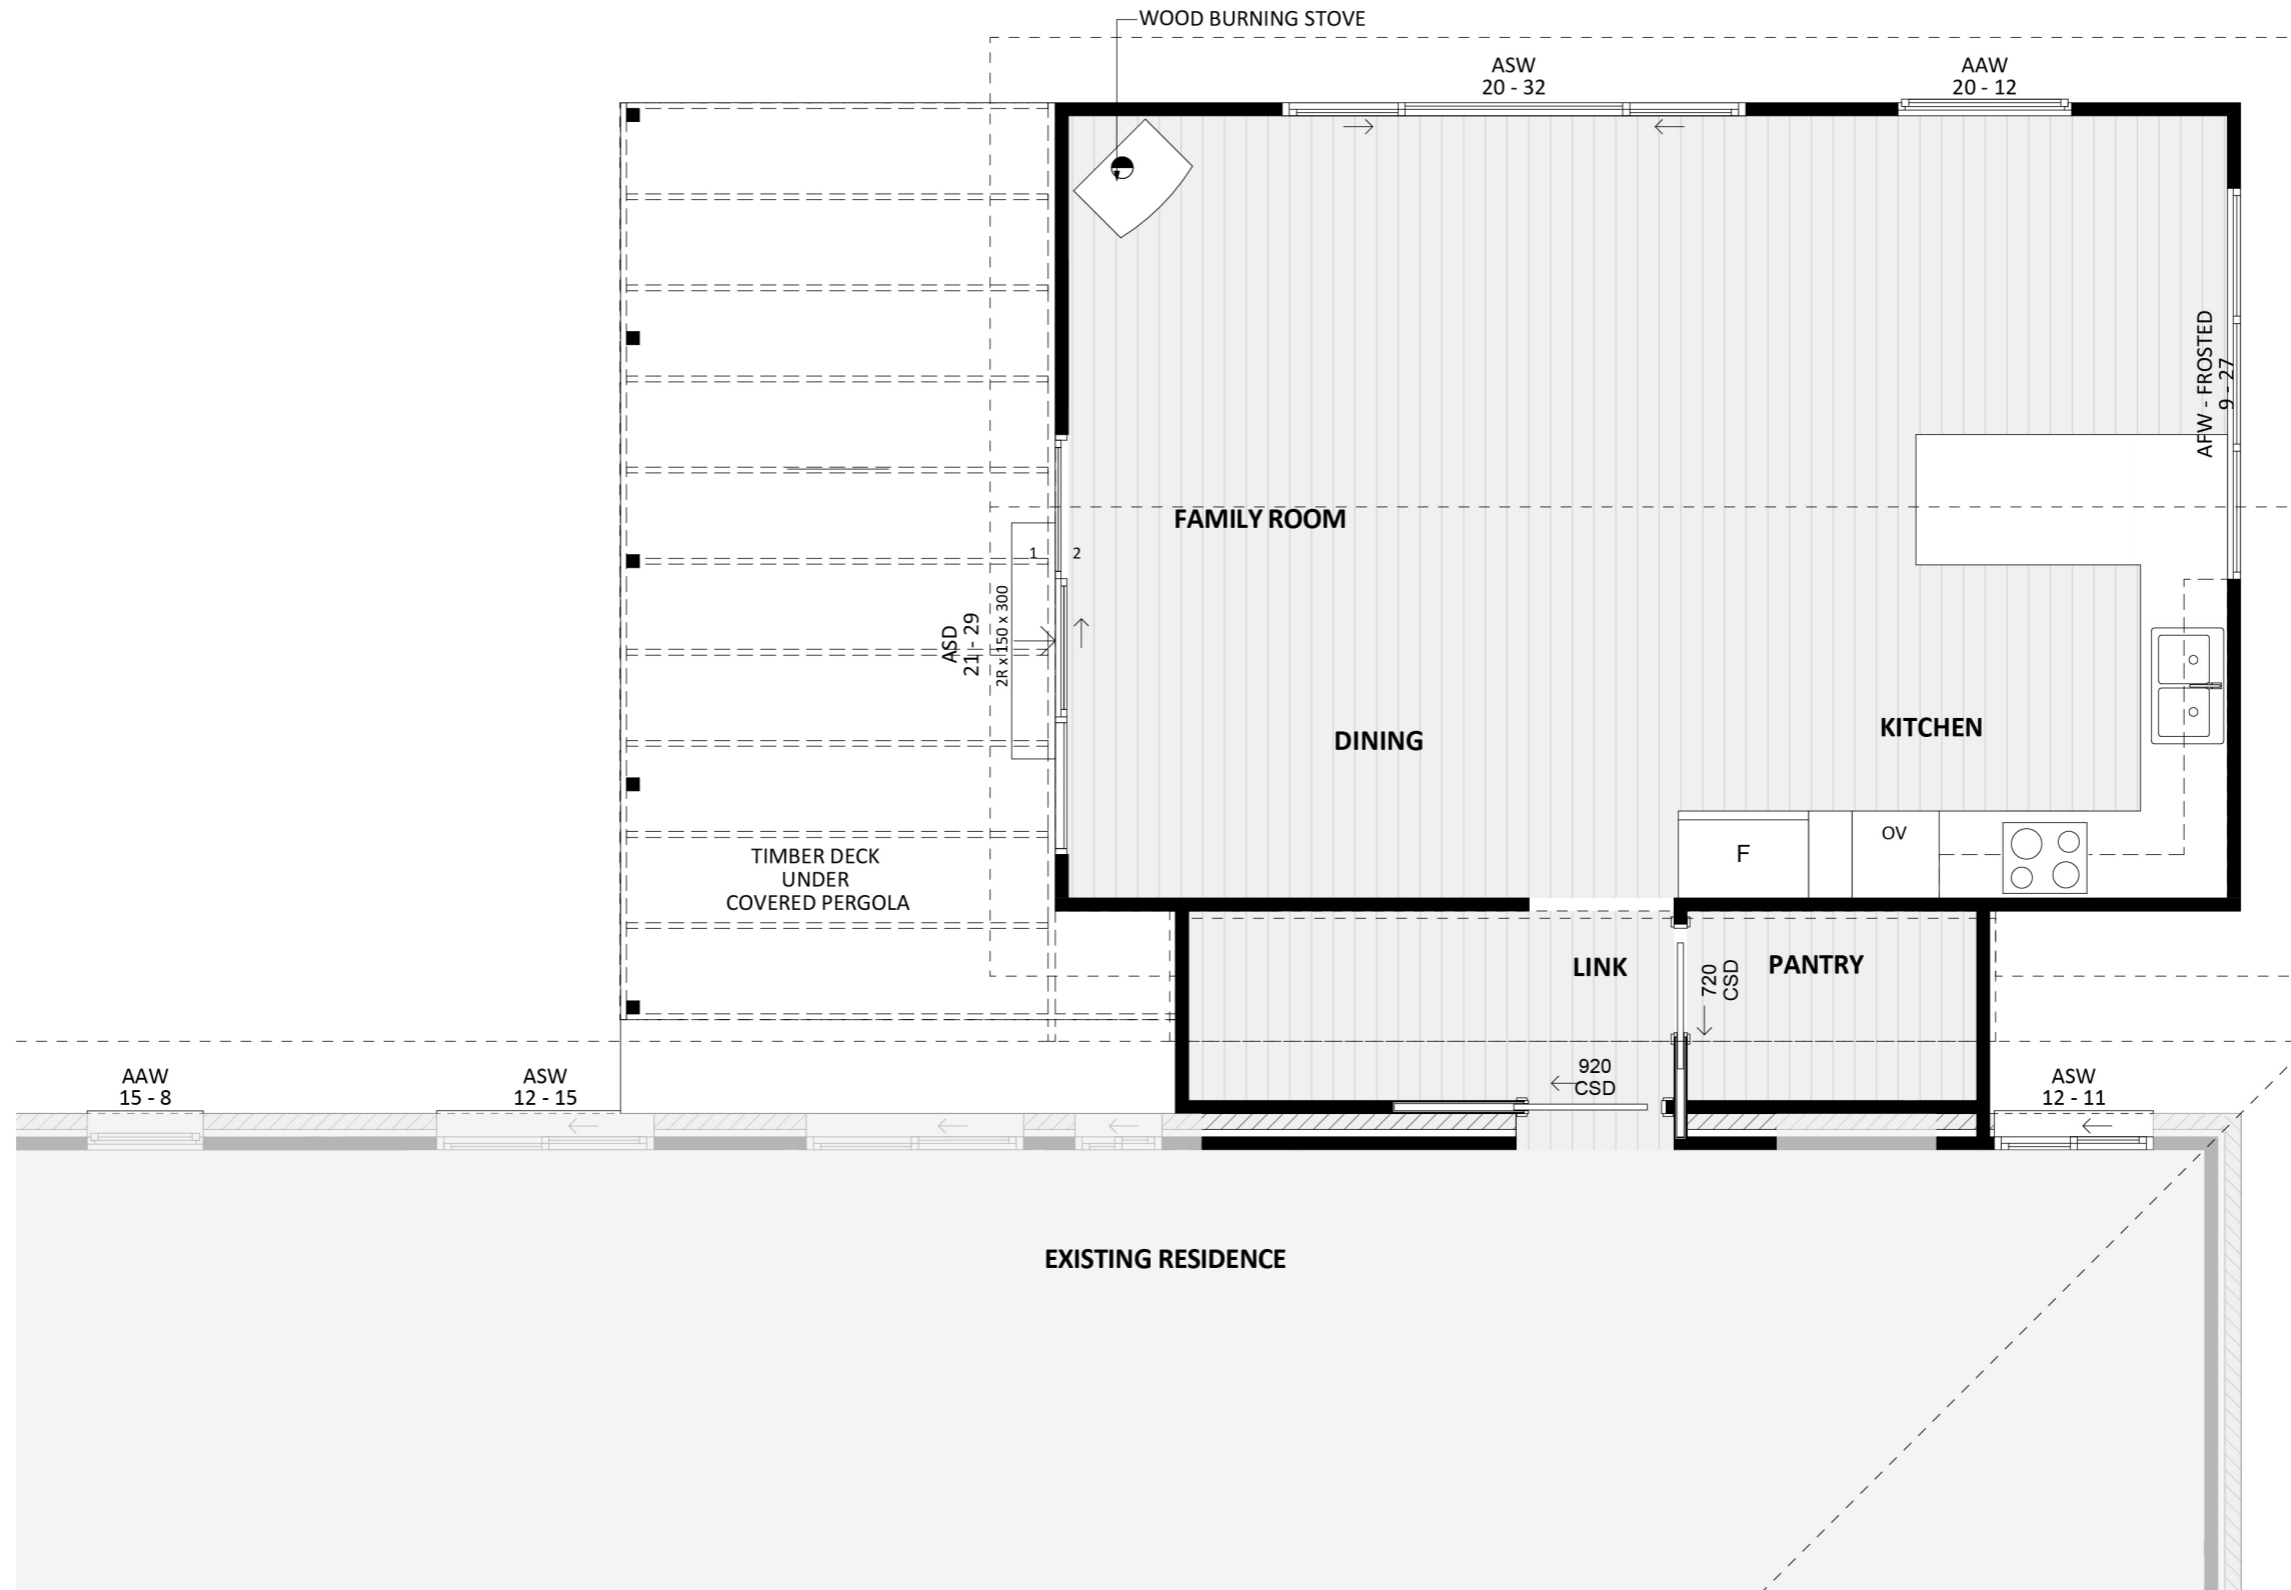

# 1012

ACT Building Lic: 2012767

**FIXED**  
**PRICE**  
**EXTENSIONS**

Colorbond Roof  
Colour: Jasper

Pergola Covering  
Laserlite Arctic White

James Hardie Easylap  
Colour: Very Terracotta

Windows and Door Frames  
Colour: Monument

An elevation is the height of the structure from ground level to the height of the roof.

An elevation is the height of the structure from ground level to the height of the roof.

 **FIXED  
PRICE  
EXTENSIONS**