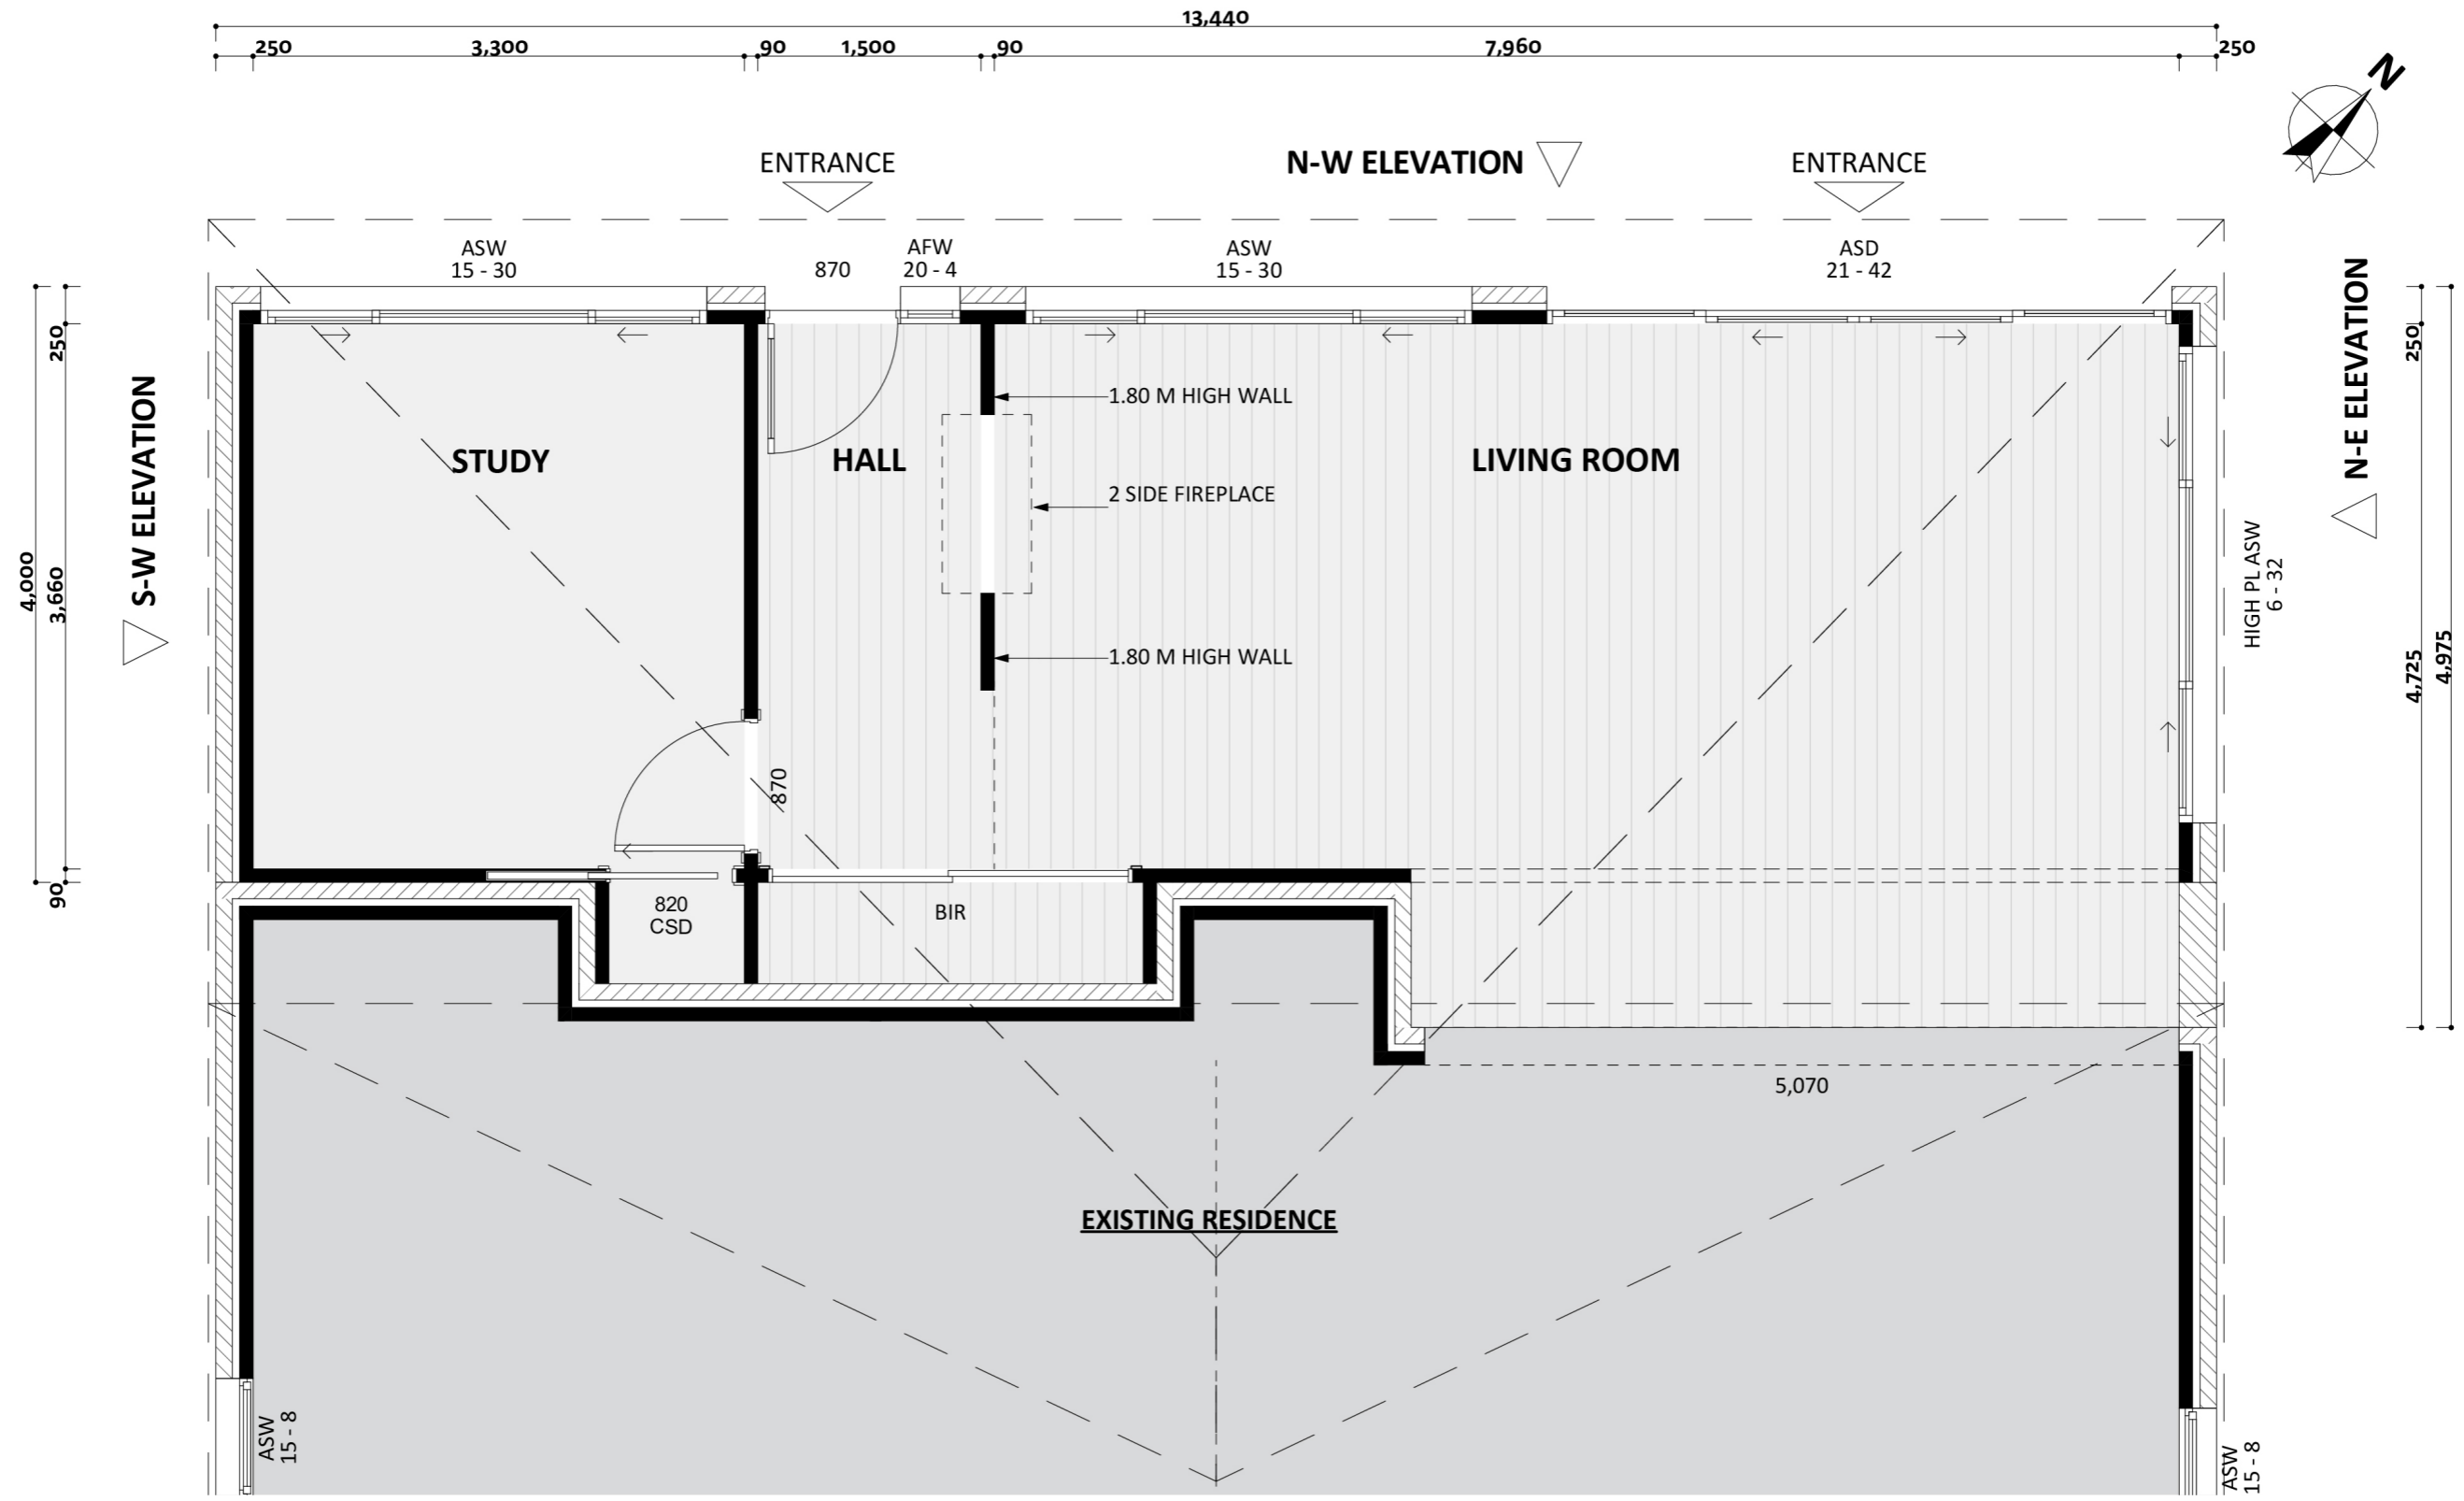

1003

ACT Building Lic: 2012767

FIXED
PRICE
EXTENSIONS

Colorbond Roof
Colour: Shale Grey

Rendered Brick Wall
Colour: Surfmist

An elevation is the height of the structure from ground level to the height of the roof.

An elevation is the height of the structure from ground level to the height of the roof.

 **FIXED
PRICE
EXTENSIONS**

fixedpriceextensions.com.au
canberragrannyflatbuilders.com.au

 info@cgfb.com.au

 1300 979 658