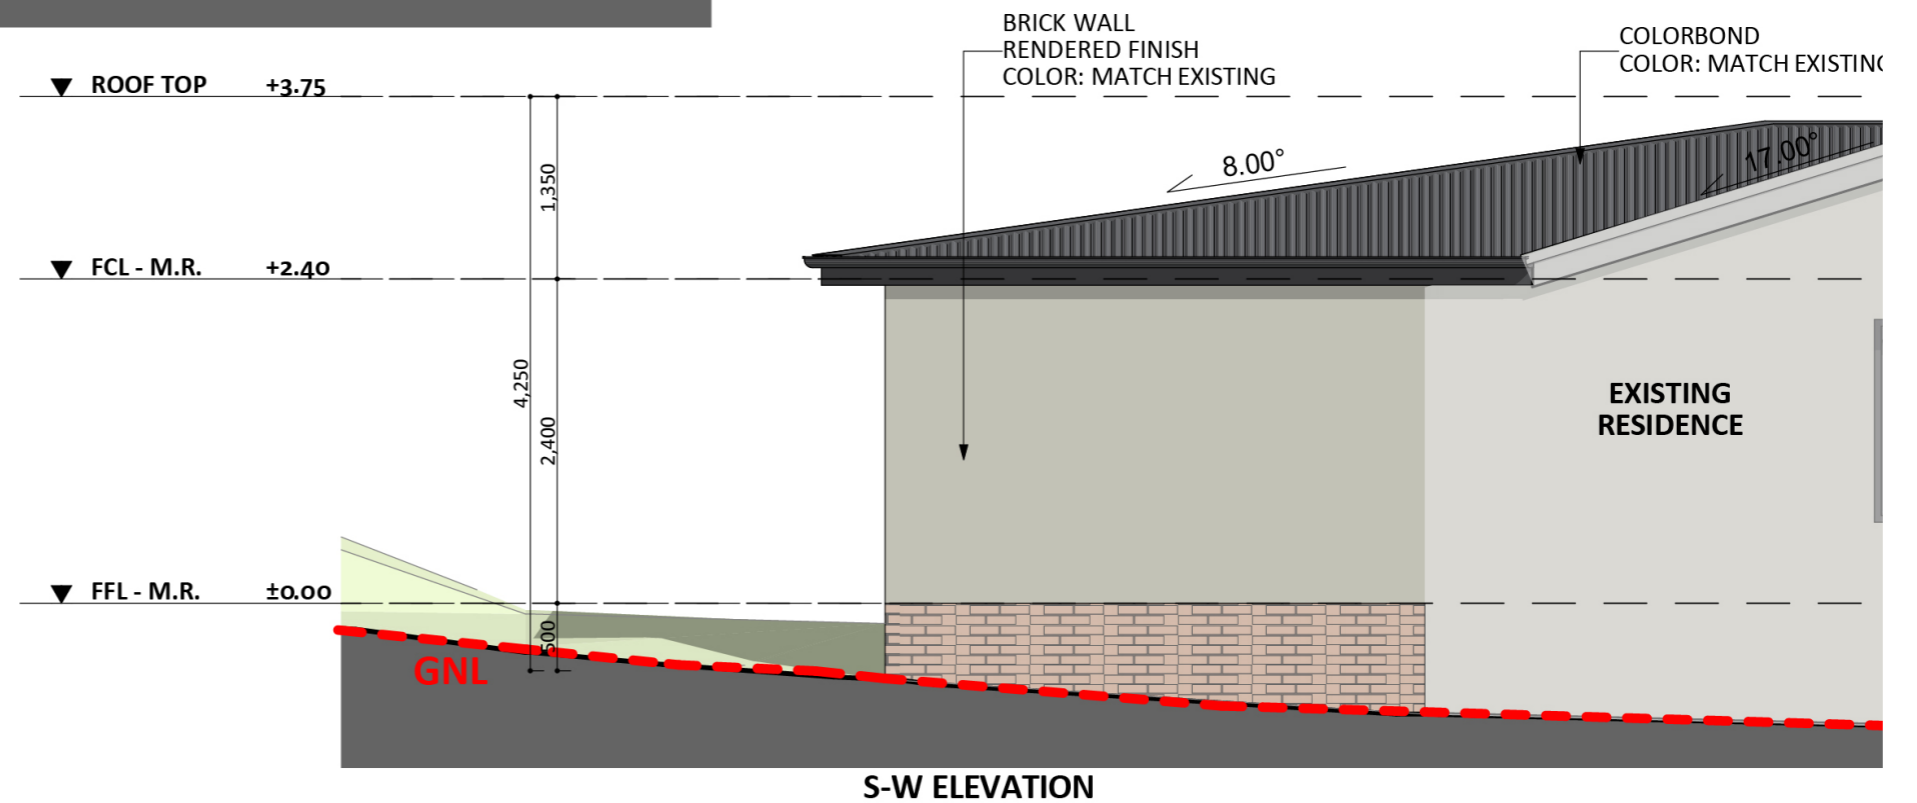

1003

ACT Building Lic: 2012767

FIXED
PRICE
EXTENSIONS

Colorbond Roof
Colour: Shale Grey

Rendered Brick Wall
Colour: Surfmist

An elevation is the height of the structure from ground level to the height of the roof.

An elevation is the height of the structure from ground level to the height of the roof.

 **FIXED
PRICE
EXTENSIONS**

fixedpriceextensions.com.au
canberragrannyflatbuilders.com.au

 info@cgfb.com.au

 1300 979 658