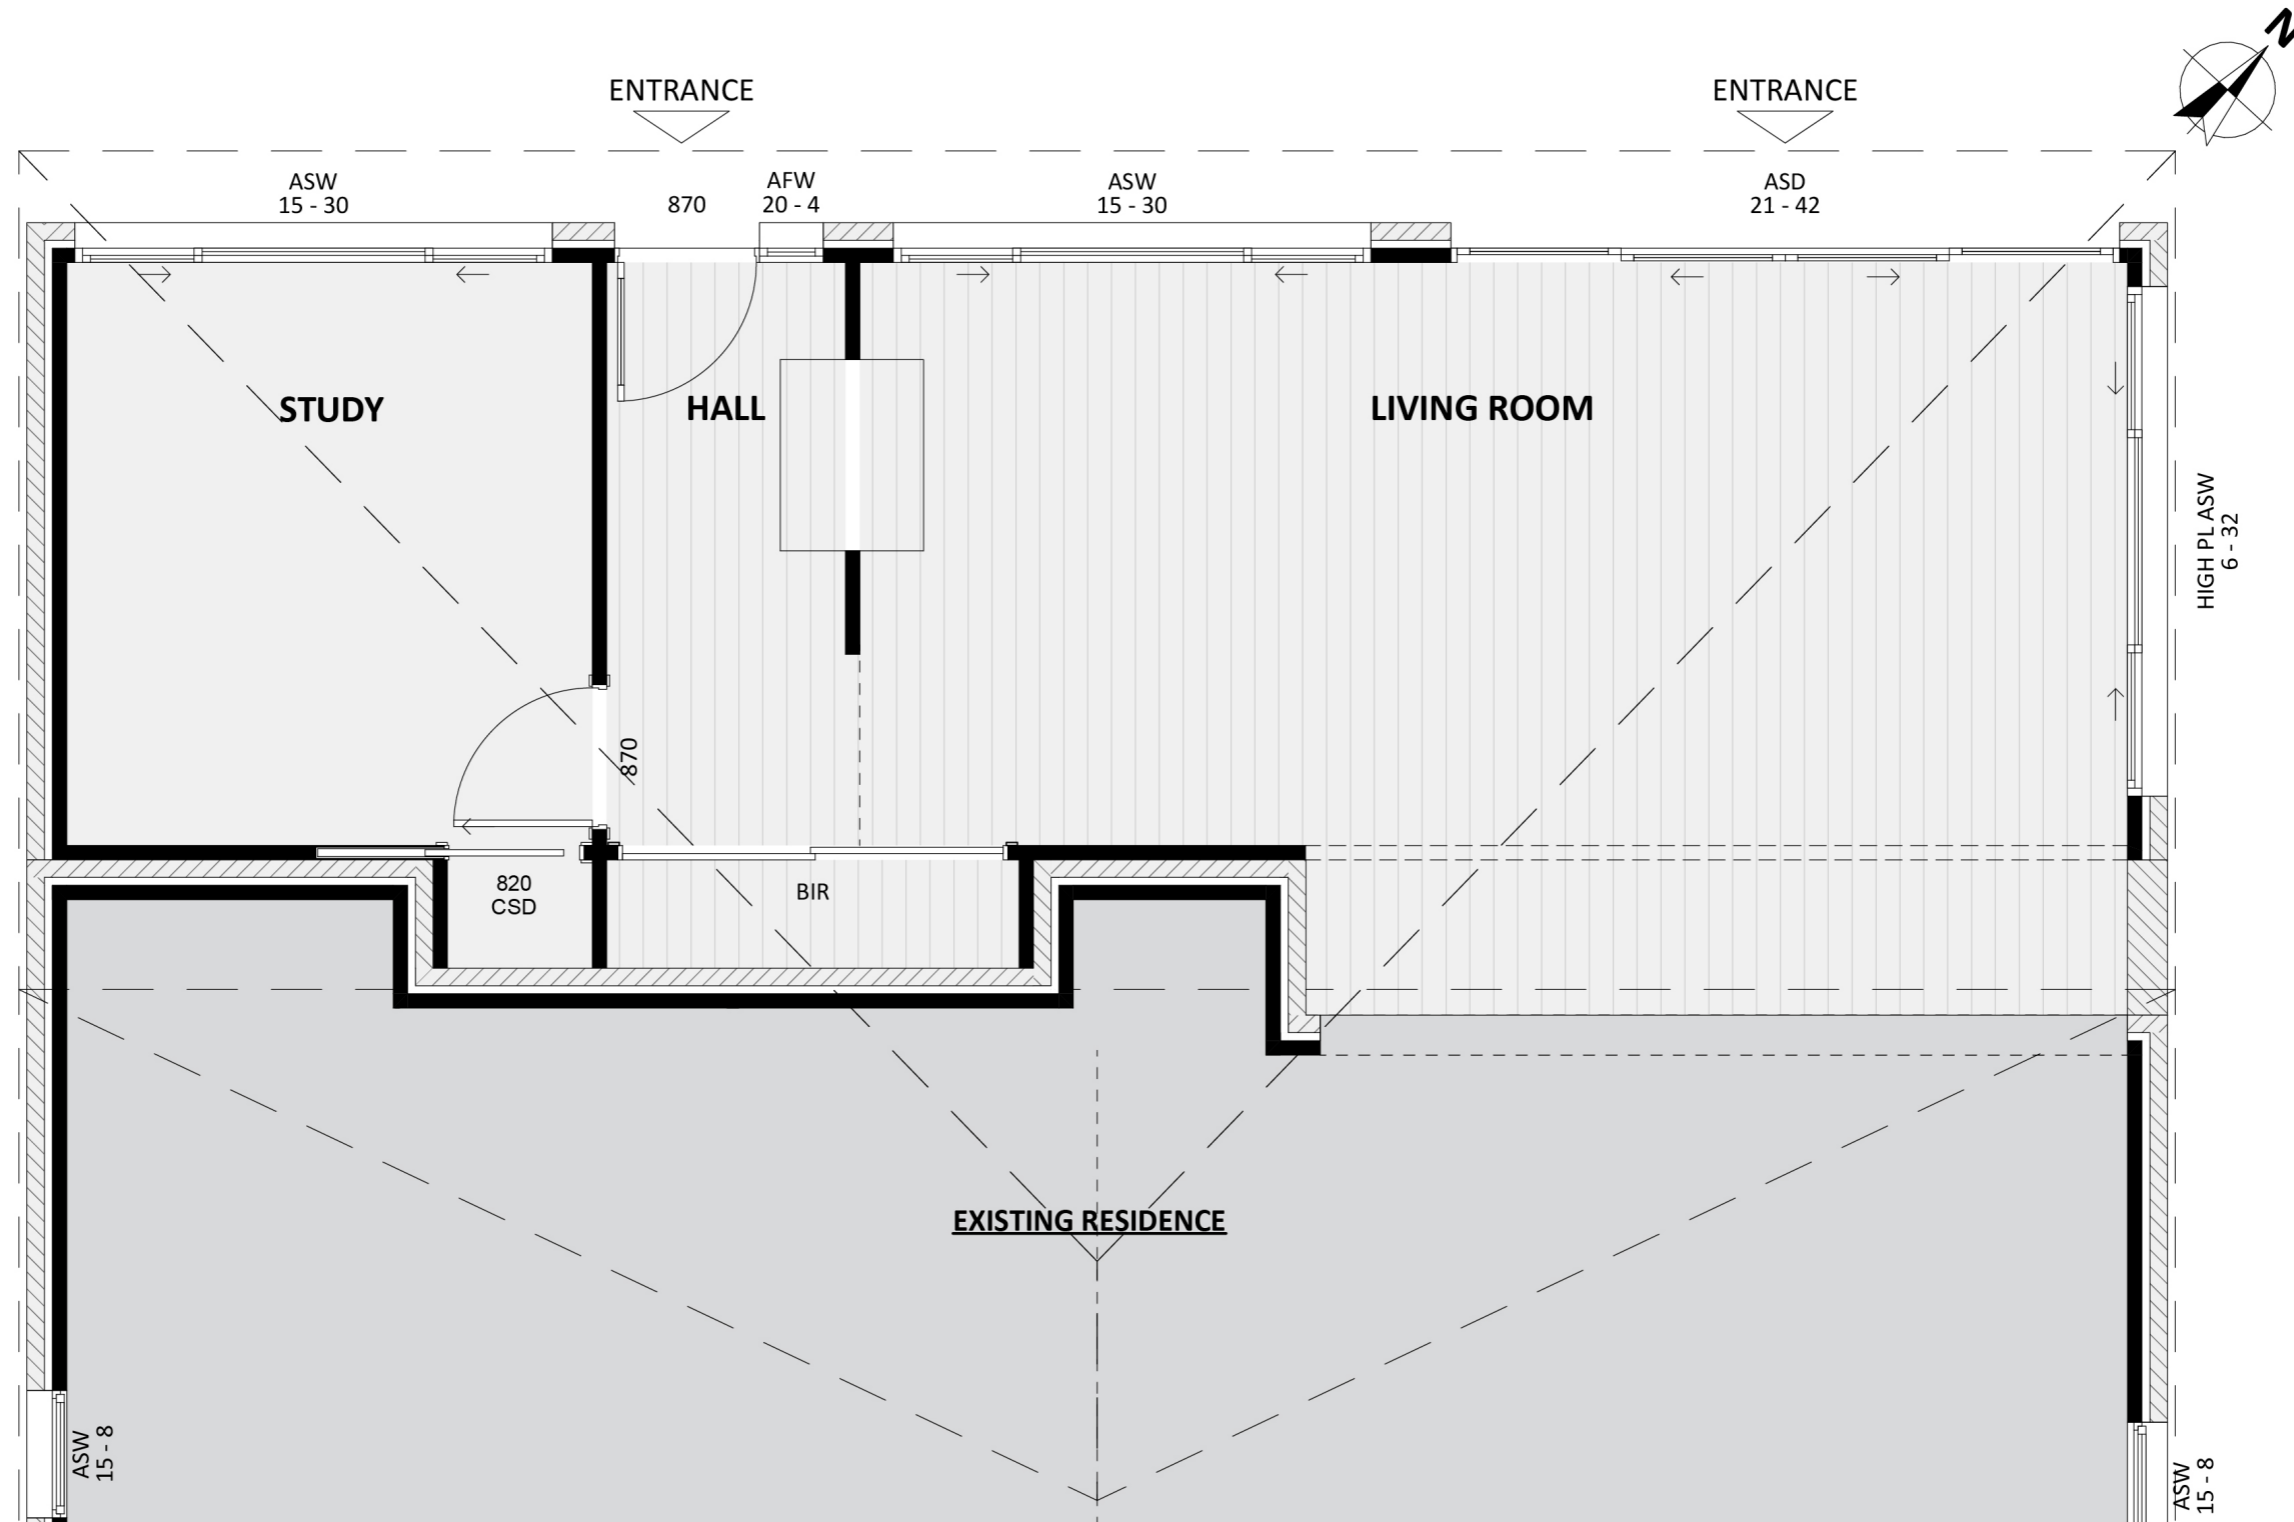

1003

ACT Building Lic: 2012767

FIXED
PRICE
EXTENSIONS

Colorbond Roof
Colour: Shale Grey

Rendered Brick Wall
Colour: Surfmist

An elevation is the height of the structure from ground level to the height of the roof.

An elevation is the height of the structure from ground level to the height of the roof.

 **FIXED
PRICE
EXTENSIONS**

fixedpriceextensions.com.au
canberragrannyflatbuilders.com.au

 info@cgfb.com.au

 1300 979 658