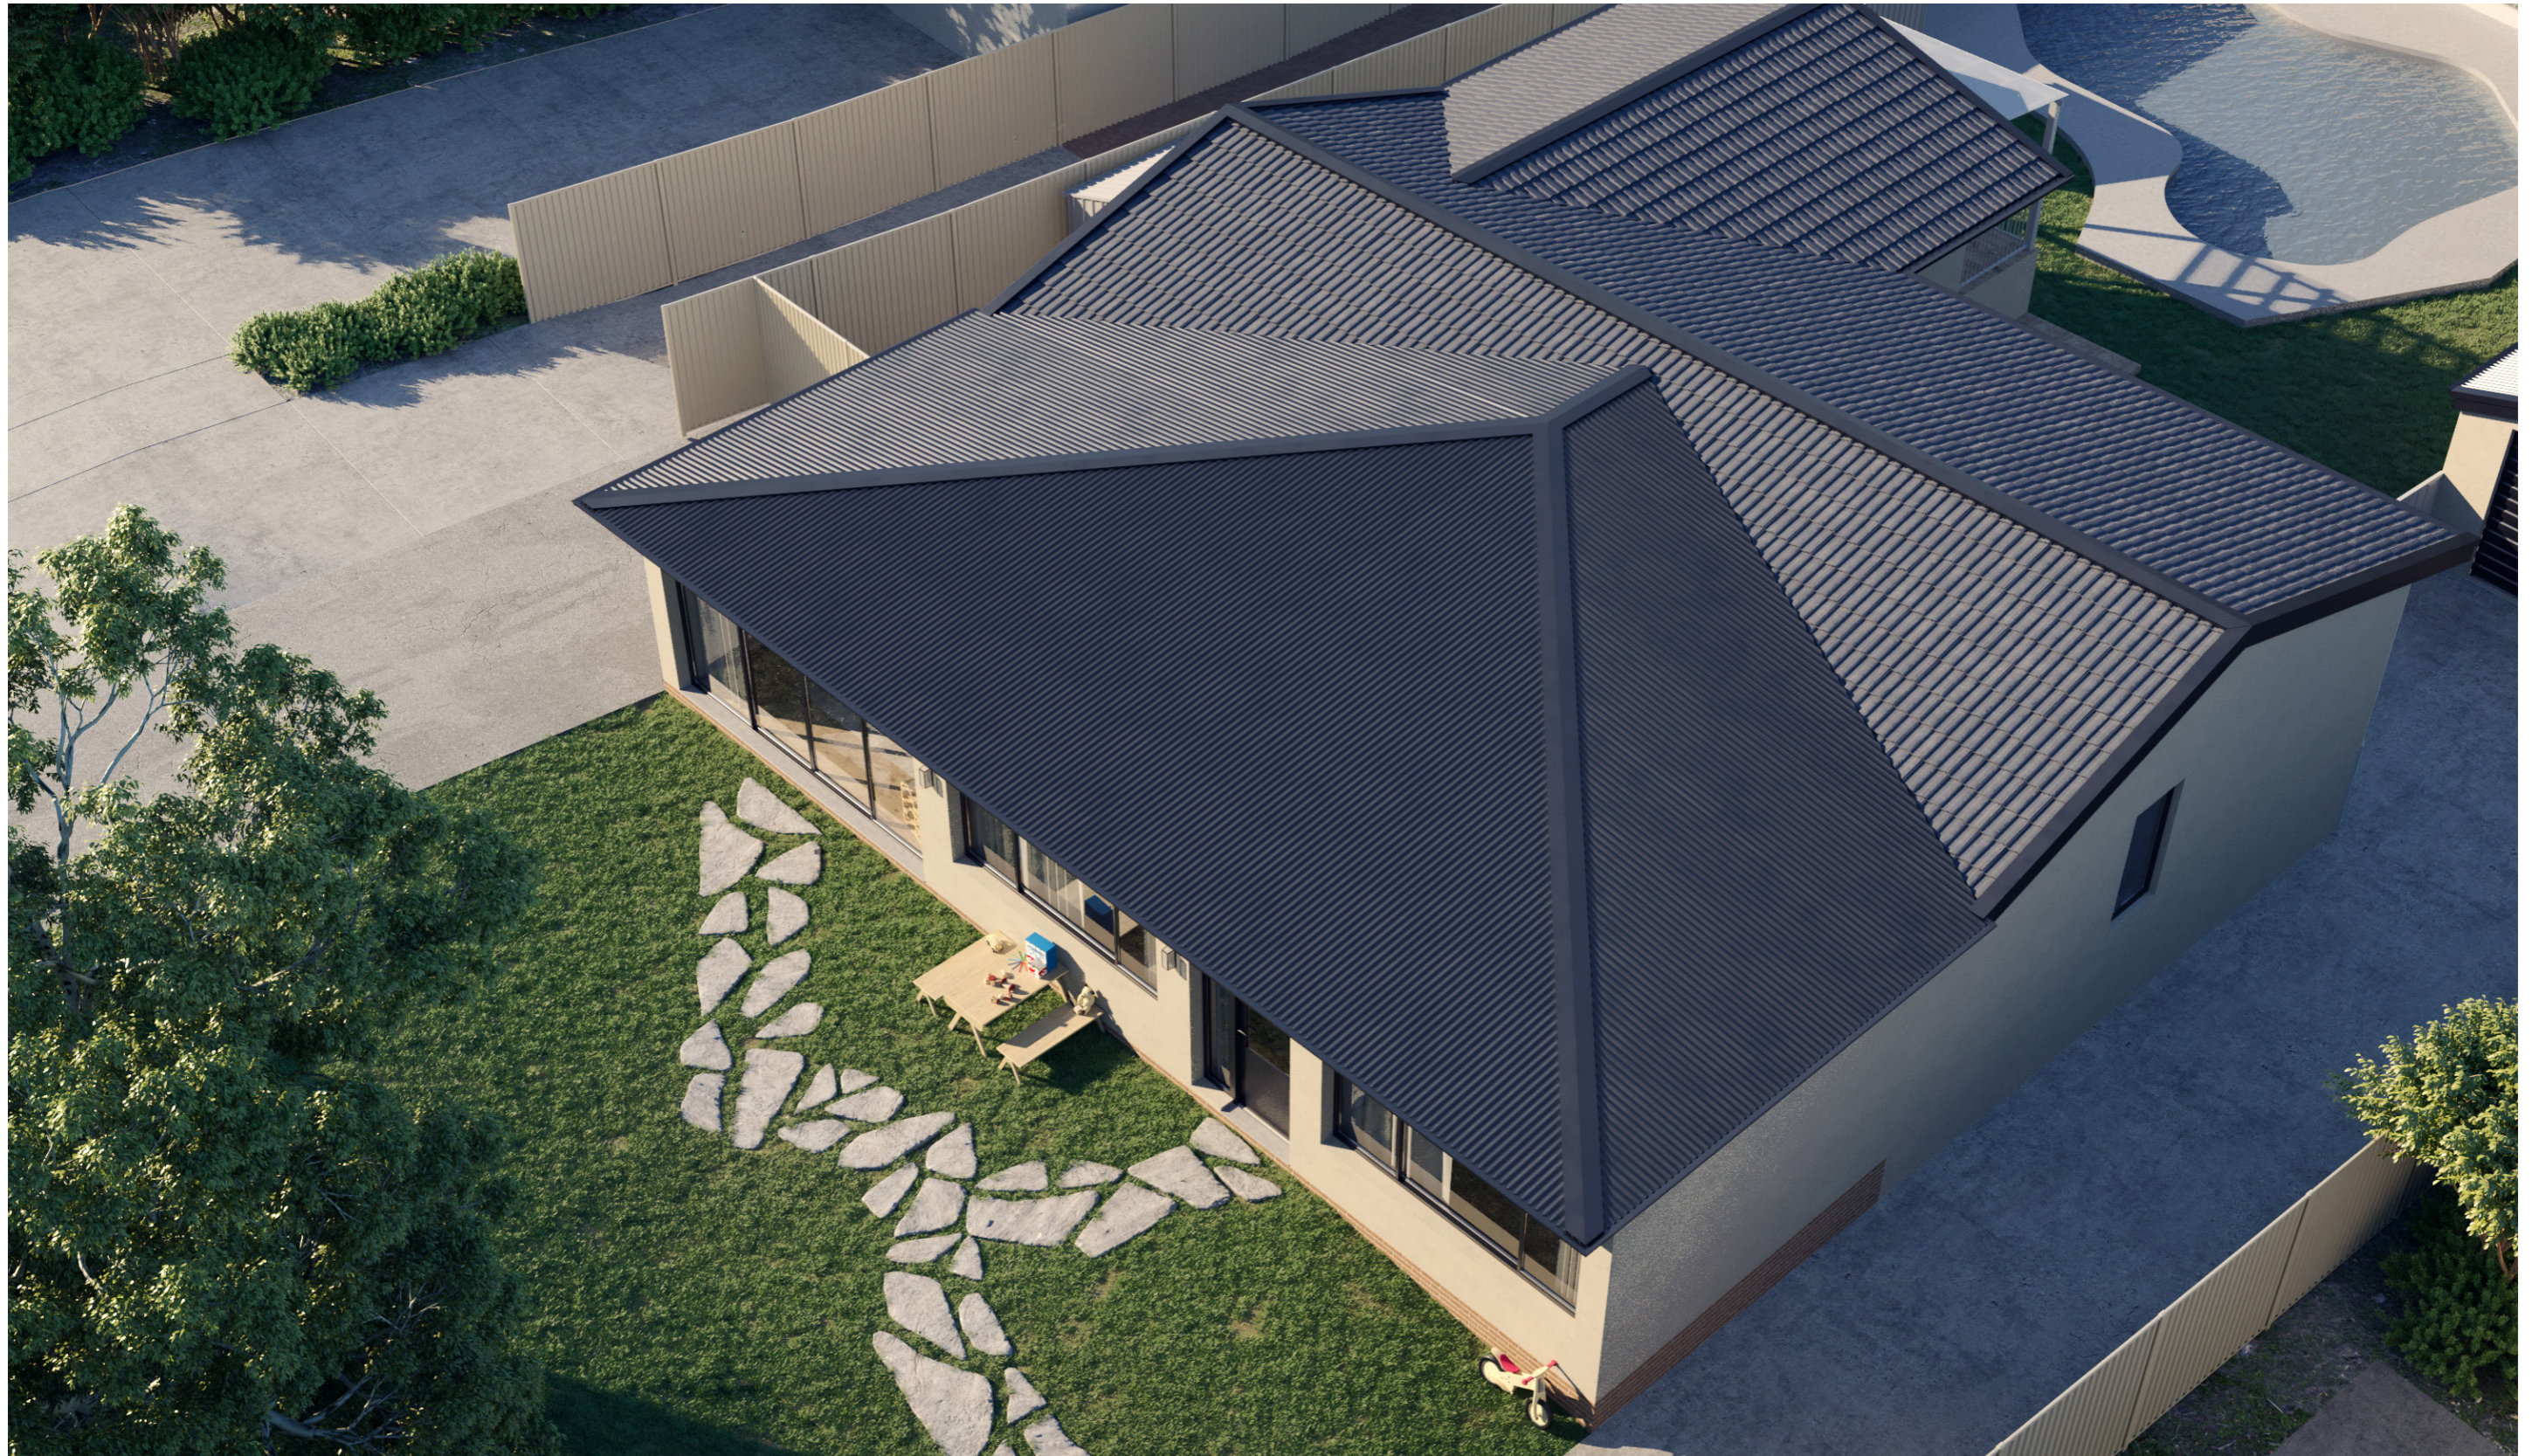

1003

ACT Building Lic: 2012767

FIXED
PRICE
EXTENSIONS

Colorbond Roof
Colour: Shale Grey

Rendered Brick Wall
Colour: Surfmist

An elevation is the height of the structure from ground level to the height of the roof.

An elevation is the height of the structure from ground level to the height of the roof.

 **FIXED
PRICE
EXTENSIONS**

fixedpriceextensions.com.au
canberragrannyflatbuilders.com.au

 info@cgfb.com.au

 1300 979 658