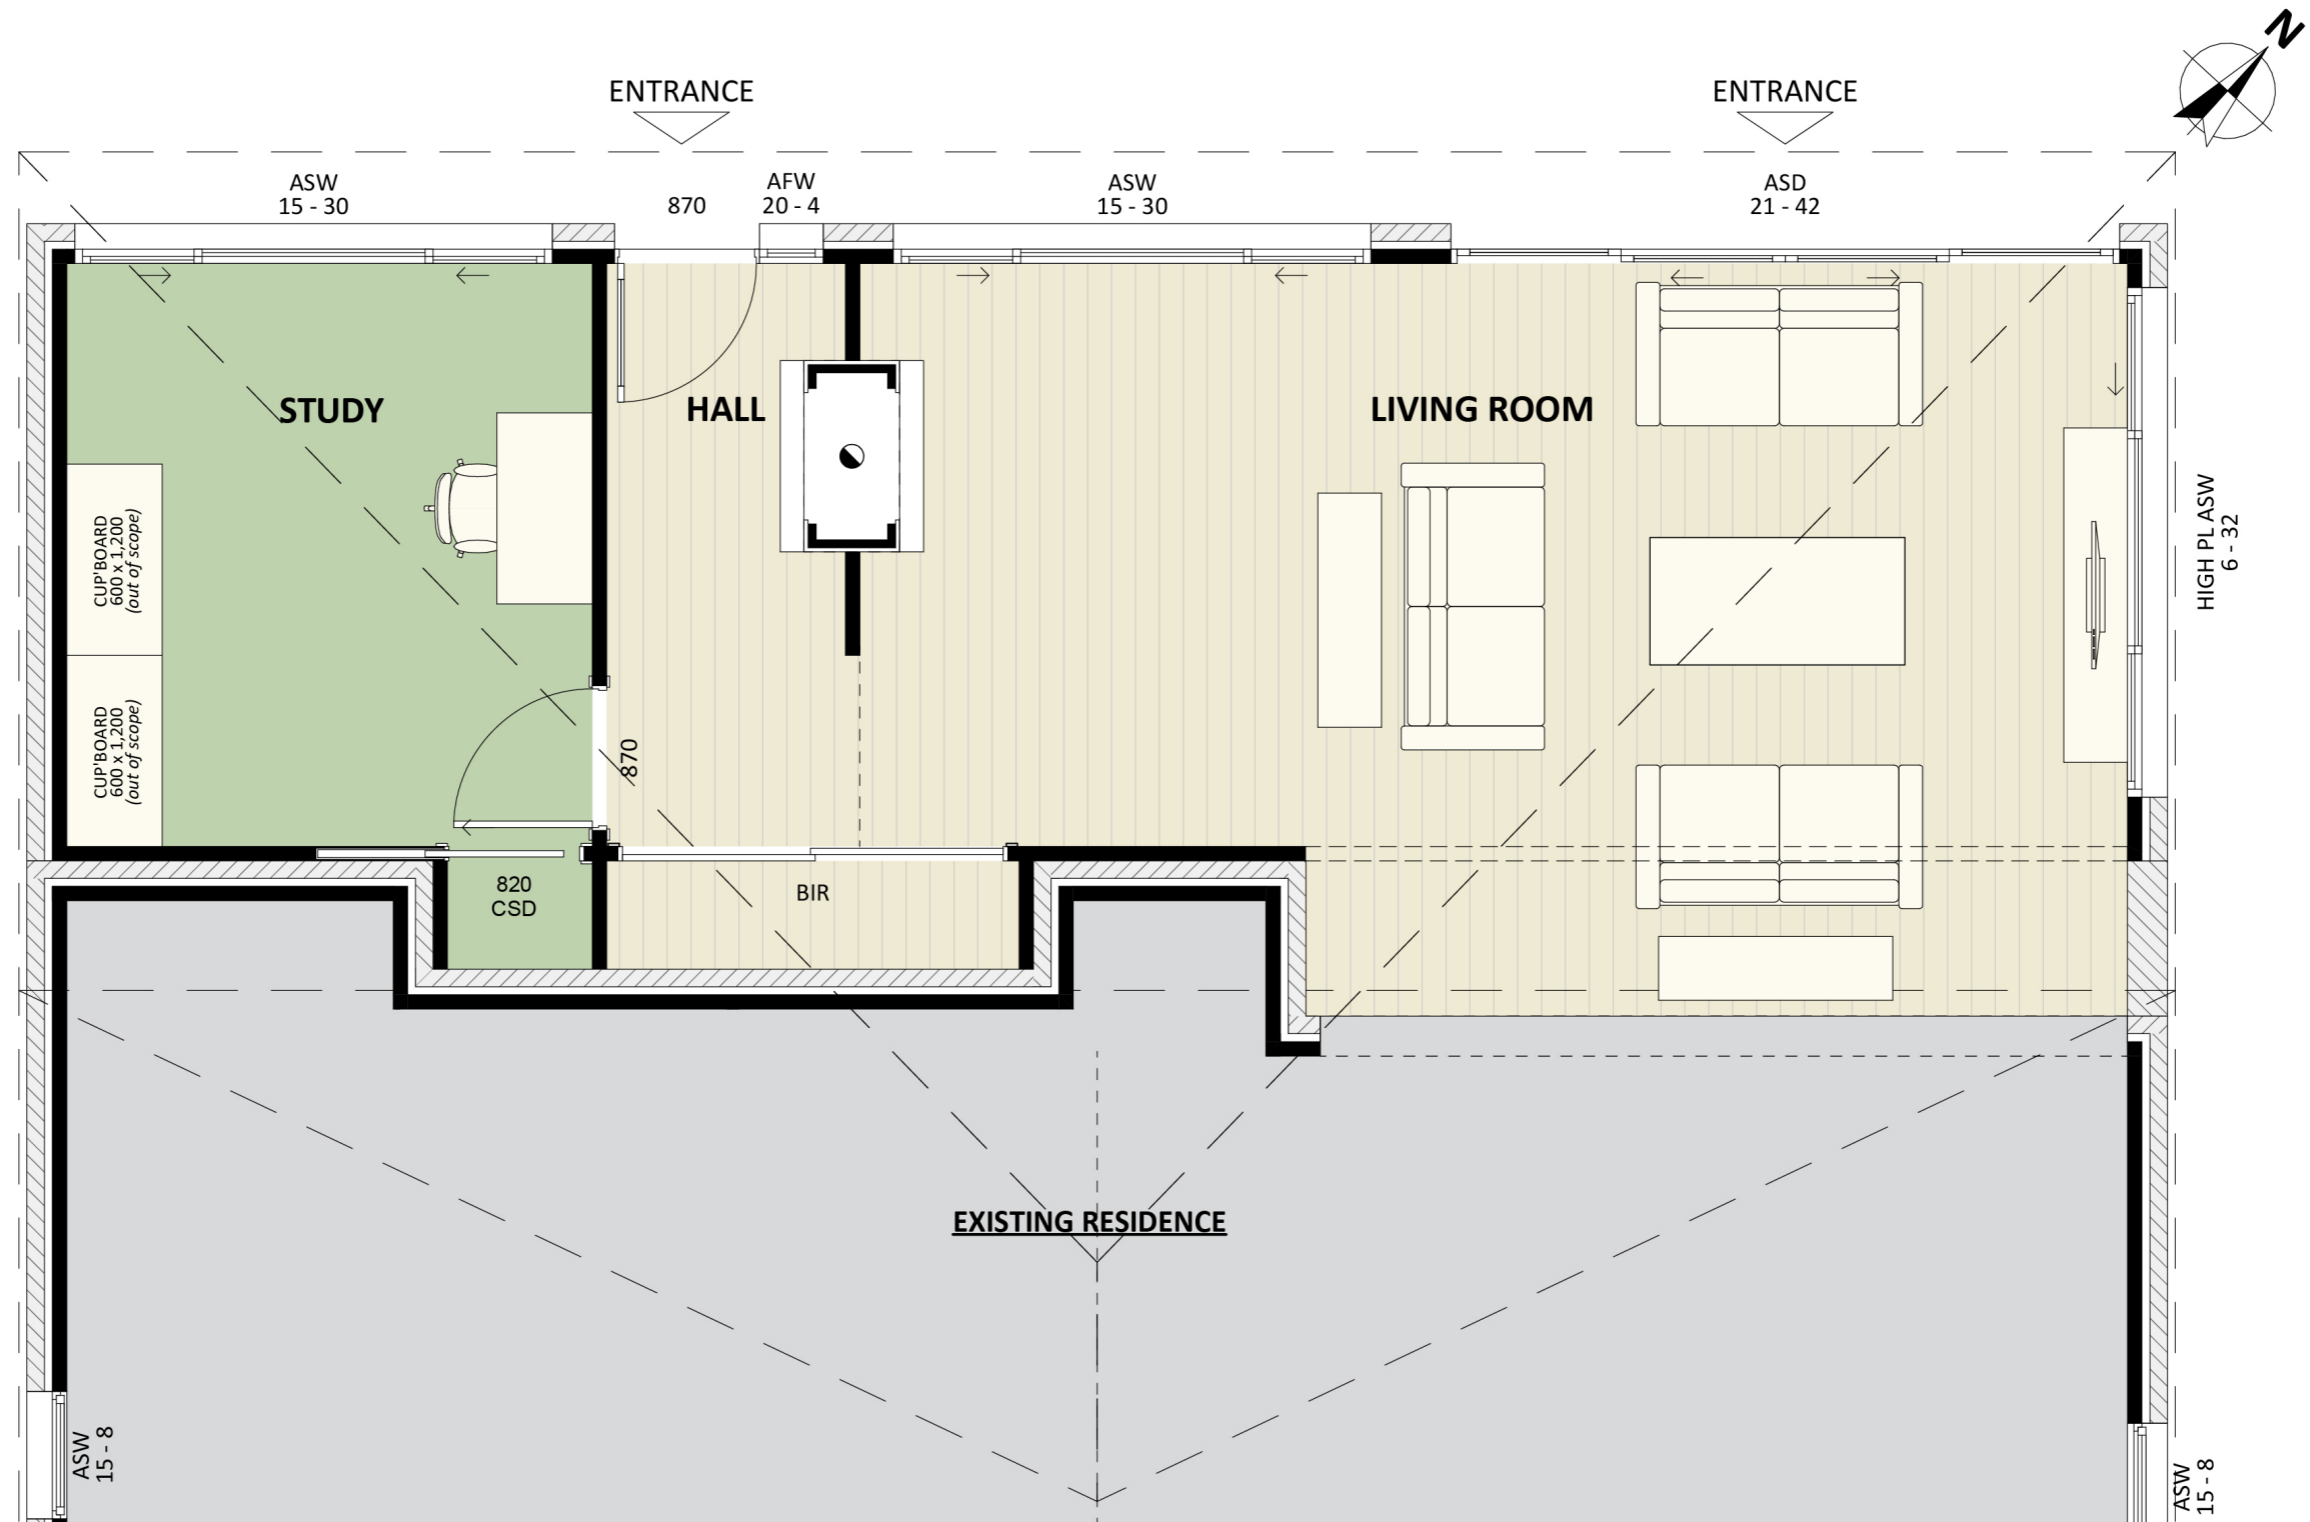

1003

ACT Building Lic: 2012767

FIXED
PRICE
EXTENSIONS

Colorbond Roof
Colour: Shale Grey

Rendered Brick Wall
Colour: Surfmist

An elevation is the height of the structure from ground level to the height of the roof.

An elevation is the height of the structure from ground level to the height of the roof.

 **FIXED
PRICE
EXTENSIONS**

fixedpriceextensions.com.au
canberragrannyflatbuilders.com.au

 info@cgfb.com.au

 1300 979 658