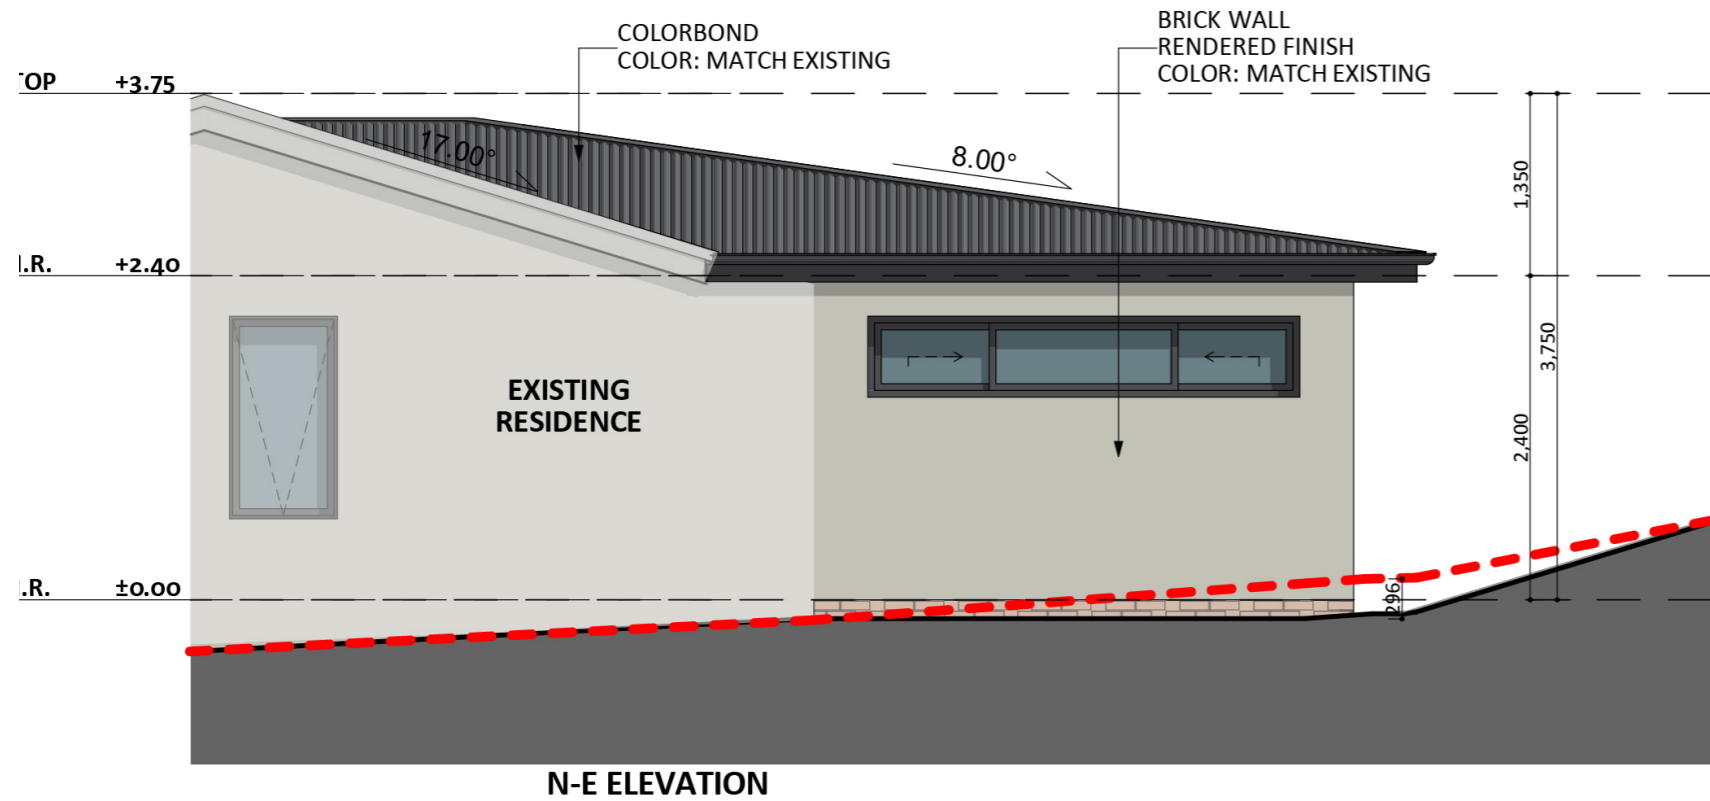

1003

ACT Building Lic: 2012767

FIXED
PRICE
EXTENSIONS

Colorbond Roof
Colour: Shale Grey

Rendered Brick Wall
Colour: Surfmist

An elevation is the height of the structure from ground level to the height of the roof.

An elevation is the height of the structure from ground level to the height of the roof.

 **FIXED
PRICE
EXTENSIONS**

fixedpriceextensions.com.au
canberragrannyflatbuilders.com.au

 info@cgfb.com.au

 1300 979 658