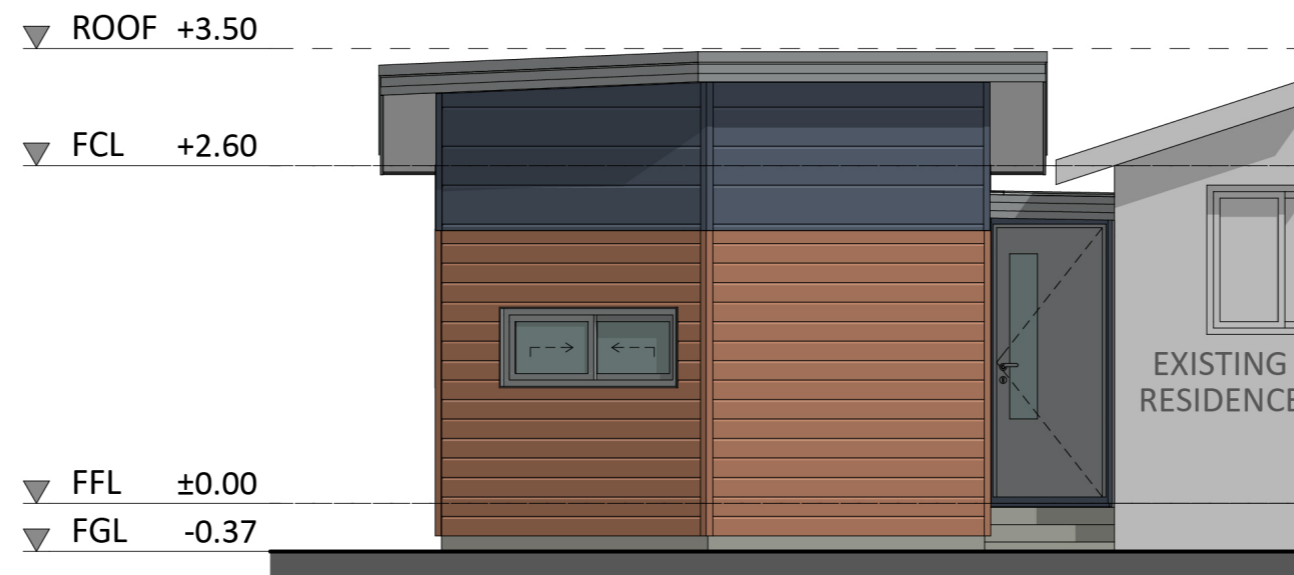

WeatherTex horizontal panels WeatherGroove
Natural

WEST ELEVATION Opt.2

An elevation is the height of the structure from ground level to the height of the roof.

NORTH ELEVATION Opt.2

EAST ELEVATION Opt.2

WEST ELEVATION Opt.2

SOUTH ELEVATION Opt.2

**FIXED
PRICE
EXTENSIONS**

fixedpriceextensions.com.au
canberragrannyflatbuilders.com.au

 info@cgfb.com.au

 1300 979 658

ACT Building Lic: 2012767