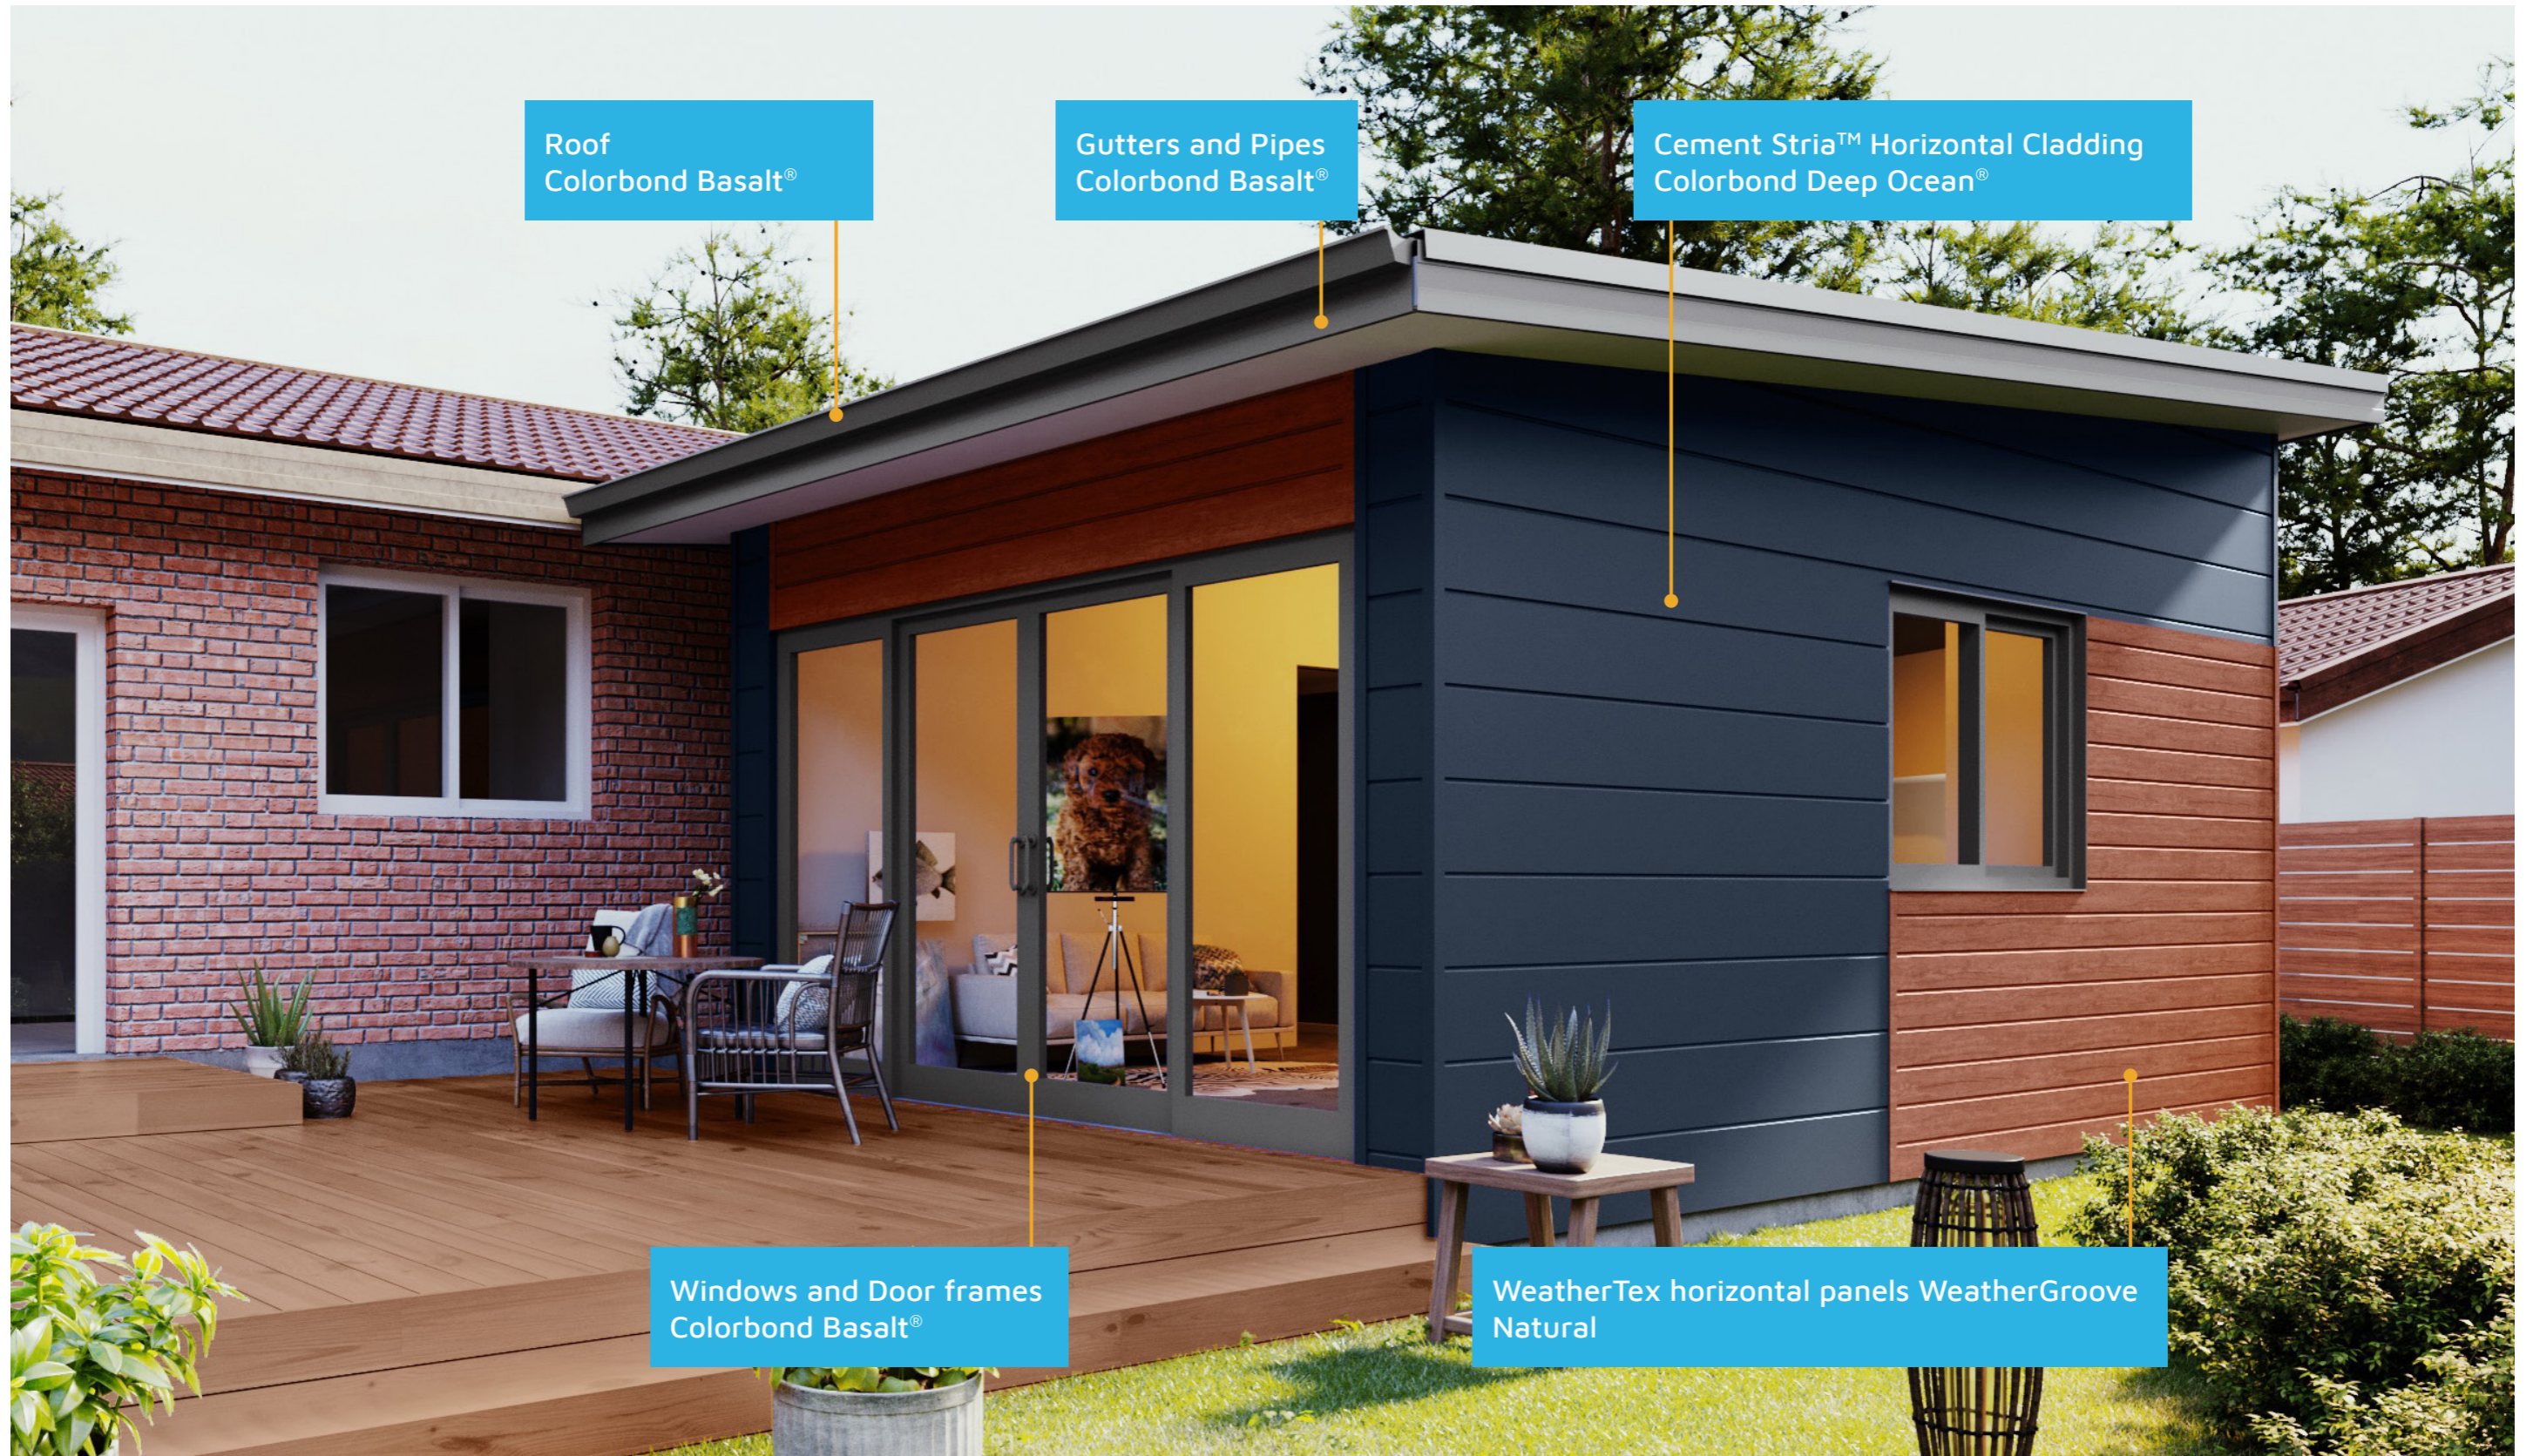

1002

ACT Building Lic: 2012767

**FIXED
PRICE
EXTENSIONS**

Roof
Colorbond Basalt®

Gutters and Pipes
Colorbond Basalt®

Cement Stria™ Horizontal Cladding
Colorbond Deep Ocean®

Windows and Door frames
Colorbond Basalt®

WeatherTex horizontal panels WeatherGroove
Natural

WEST ELEVATION Opt.2

An elevation is the height of the structure from ground level to the height of the roof.

NORTH ELEVATION Opt.2

EAST ELEVATION Opt.2

WEST ELEVATION Opt.2