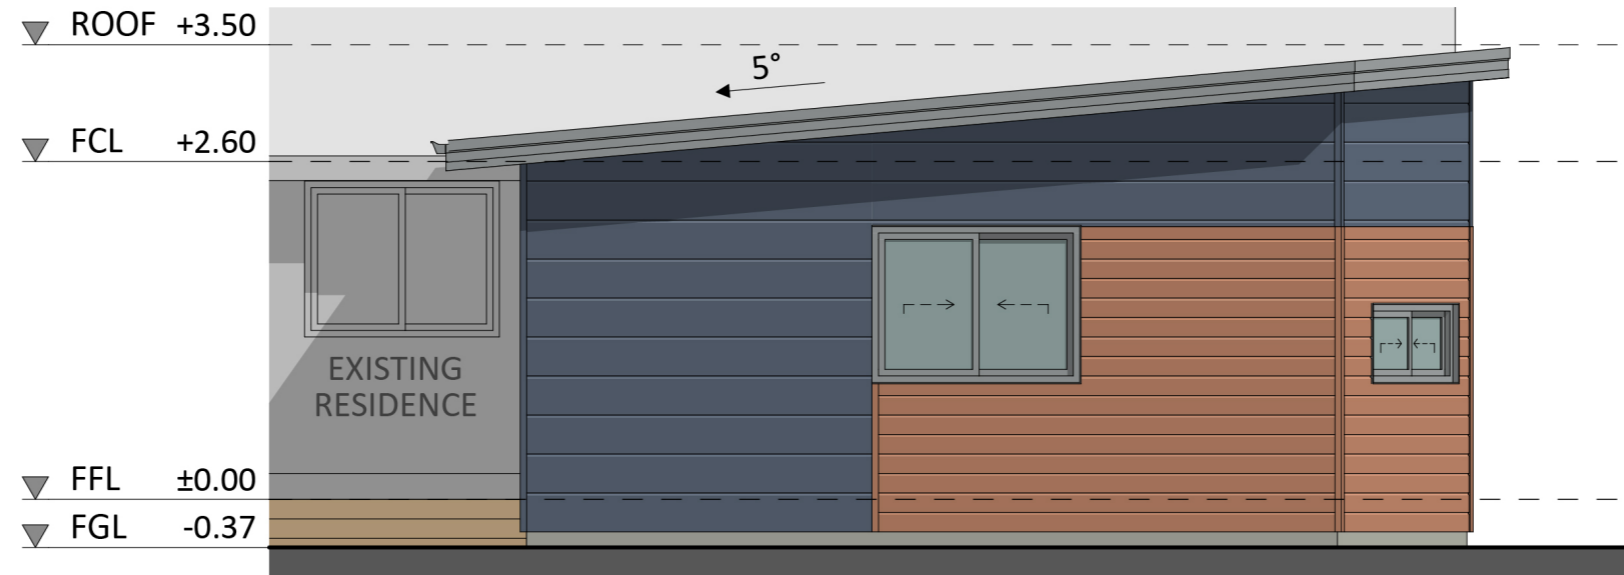

WeatherTex horizontal panels WeatherGroove
Natural

WEST ELEVATION Opt.2

An elevation is the height of the structure from ground level to the height of the roof.

NORTH ELEVATION Opt.2

EAST ELEVATION Opt.2

WEST ELEVATION Opt.2

SOUTH ELEVATION Opt.2

**FIXED
PRICE
EXTENSIONS**

fixedpriceextensions.com.au
canberragrannyflatbuilders.com.au

 info@cgfb.com.au

 1300 979 658

ACT Building Lic: 2012767