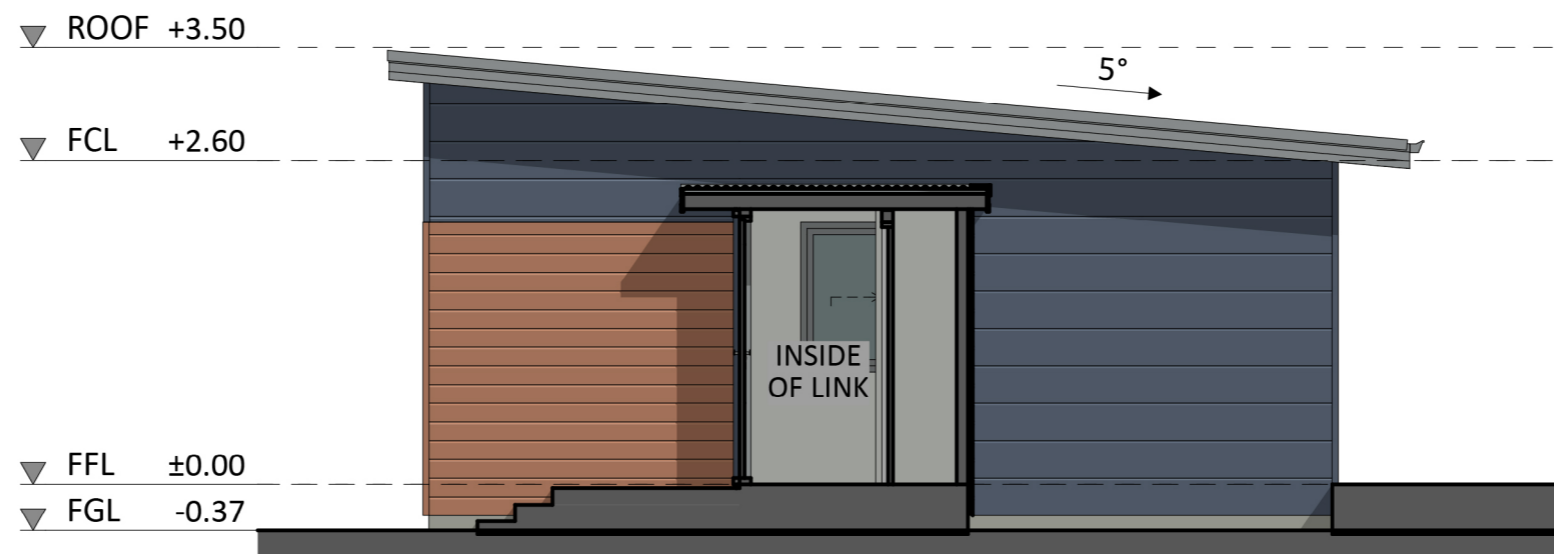

WeatherTex horizontal panels WeatherGroove
Natural

WEST ELEVATION Opt.2

An elevation is the height of the structure from ground level to the height of the roof.

NORTH ELEVATION Opt.2

EAST ELEVATION Opt.2

WEST ELEVATION Opt.2