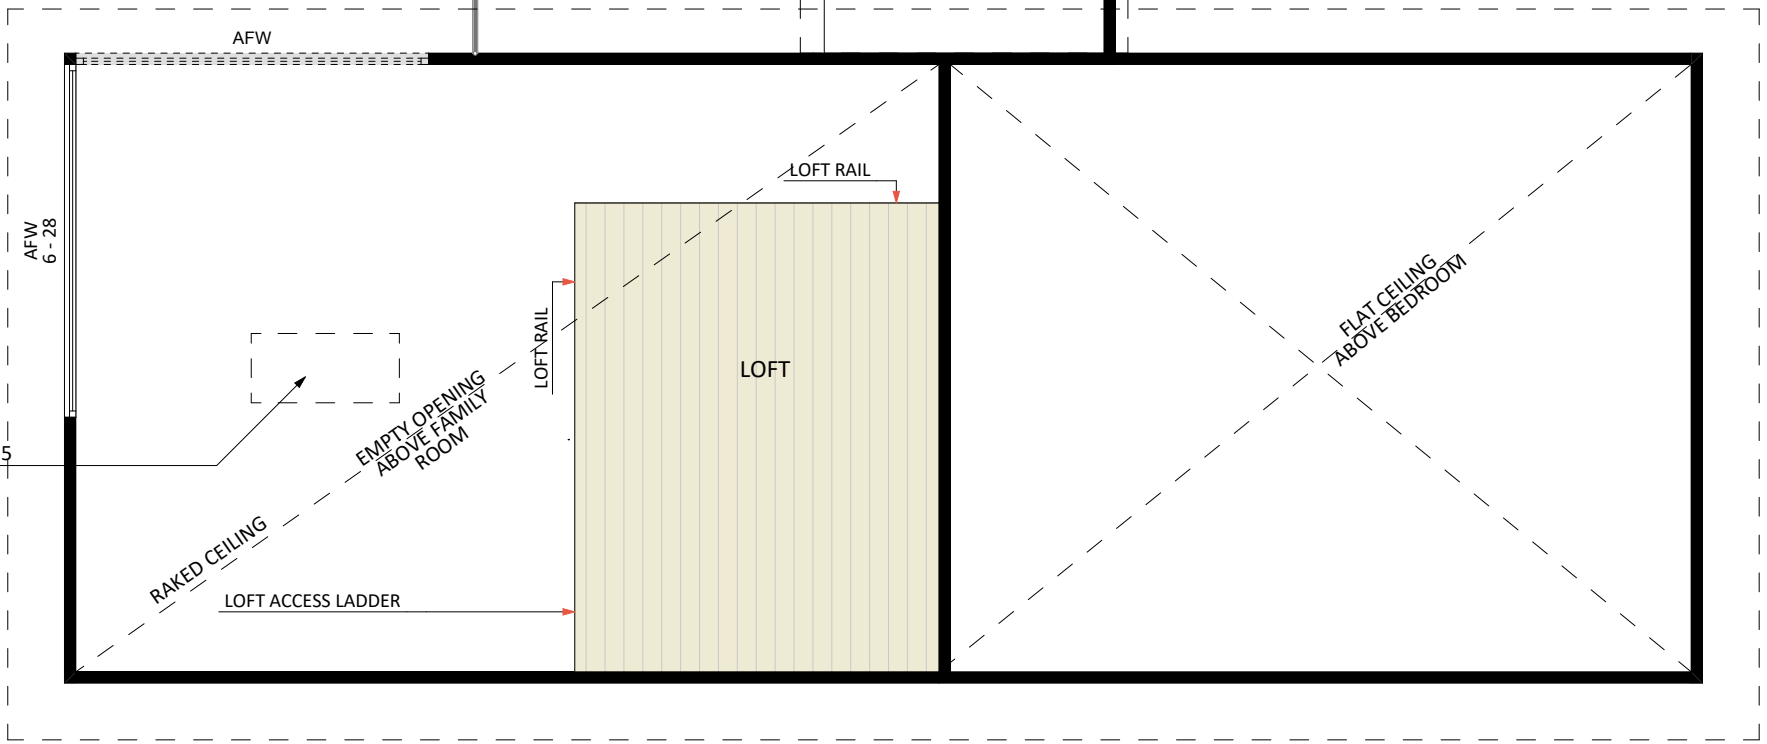

FIXED
PRICE
EXTENSIONS

EXISTING RESIDENCE

AFW

AFW
6 - 28

SKYLIGHT 11.8-05.5

RAKED CEILING

LOFT ACCESS LADDER

EMPTY OPENING
ABOVE FAMILY
ROOM

LOFT RAIL

LOFT

LOFT RAIL

FLAT CEILING
ABOVE BEDROOM

FIXED
PRICE
EXTENSIONS