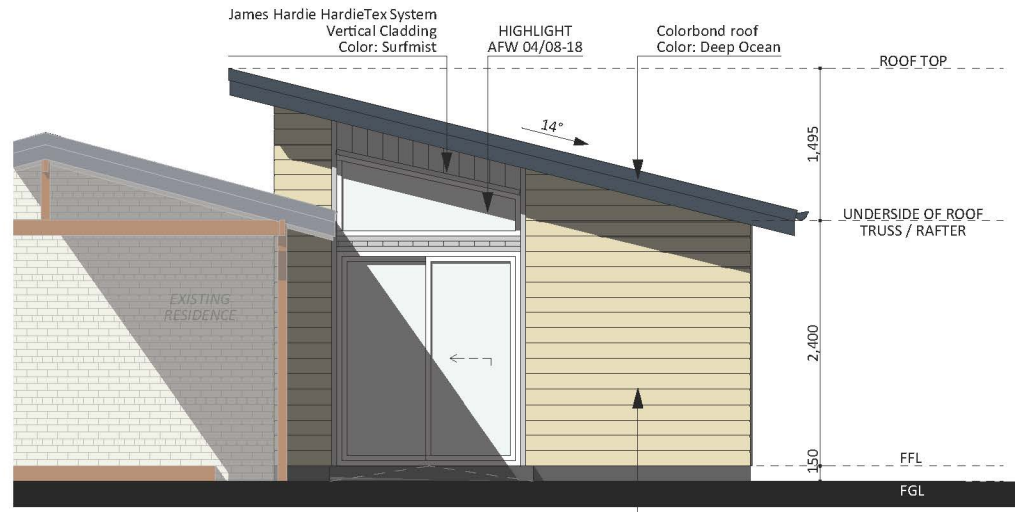

James Hardie HardieTex System
Horizontal Cladding
Color: Classic cream

NORTH-EAST ELEVATION

James Hardie HardieTex System
Horizontal Cladding
Color: Classic cream

NORTH-WEST ELEVATION

James Hardie HardieTex System
Horizontal Cladding
Color: Classic cream

James Hardie HardieTex System
Vertical Cladding
Color: Classic cream

SOUTH-EAST ELEVATION