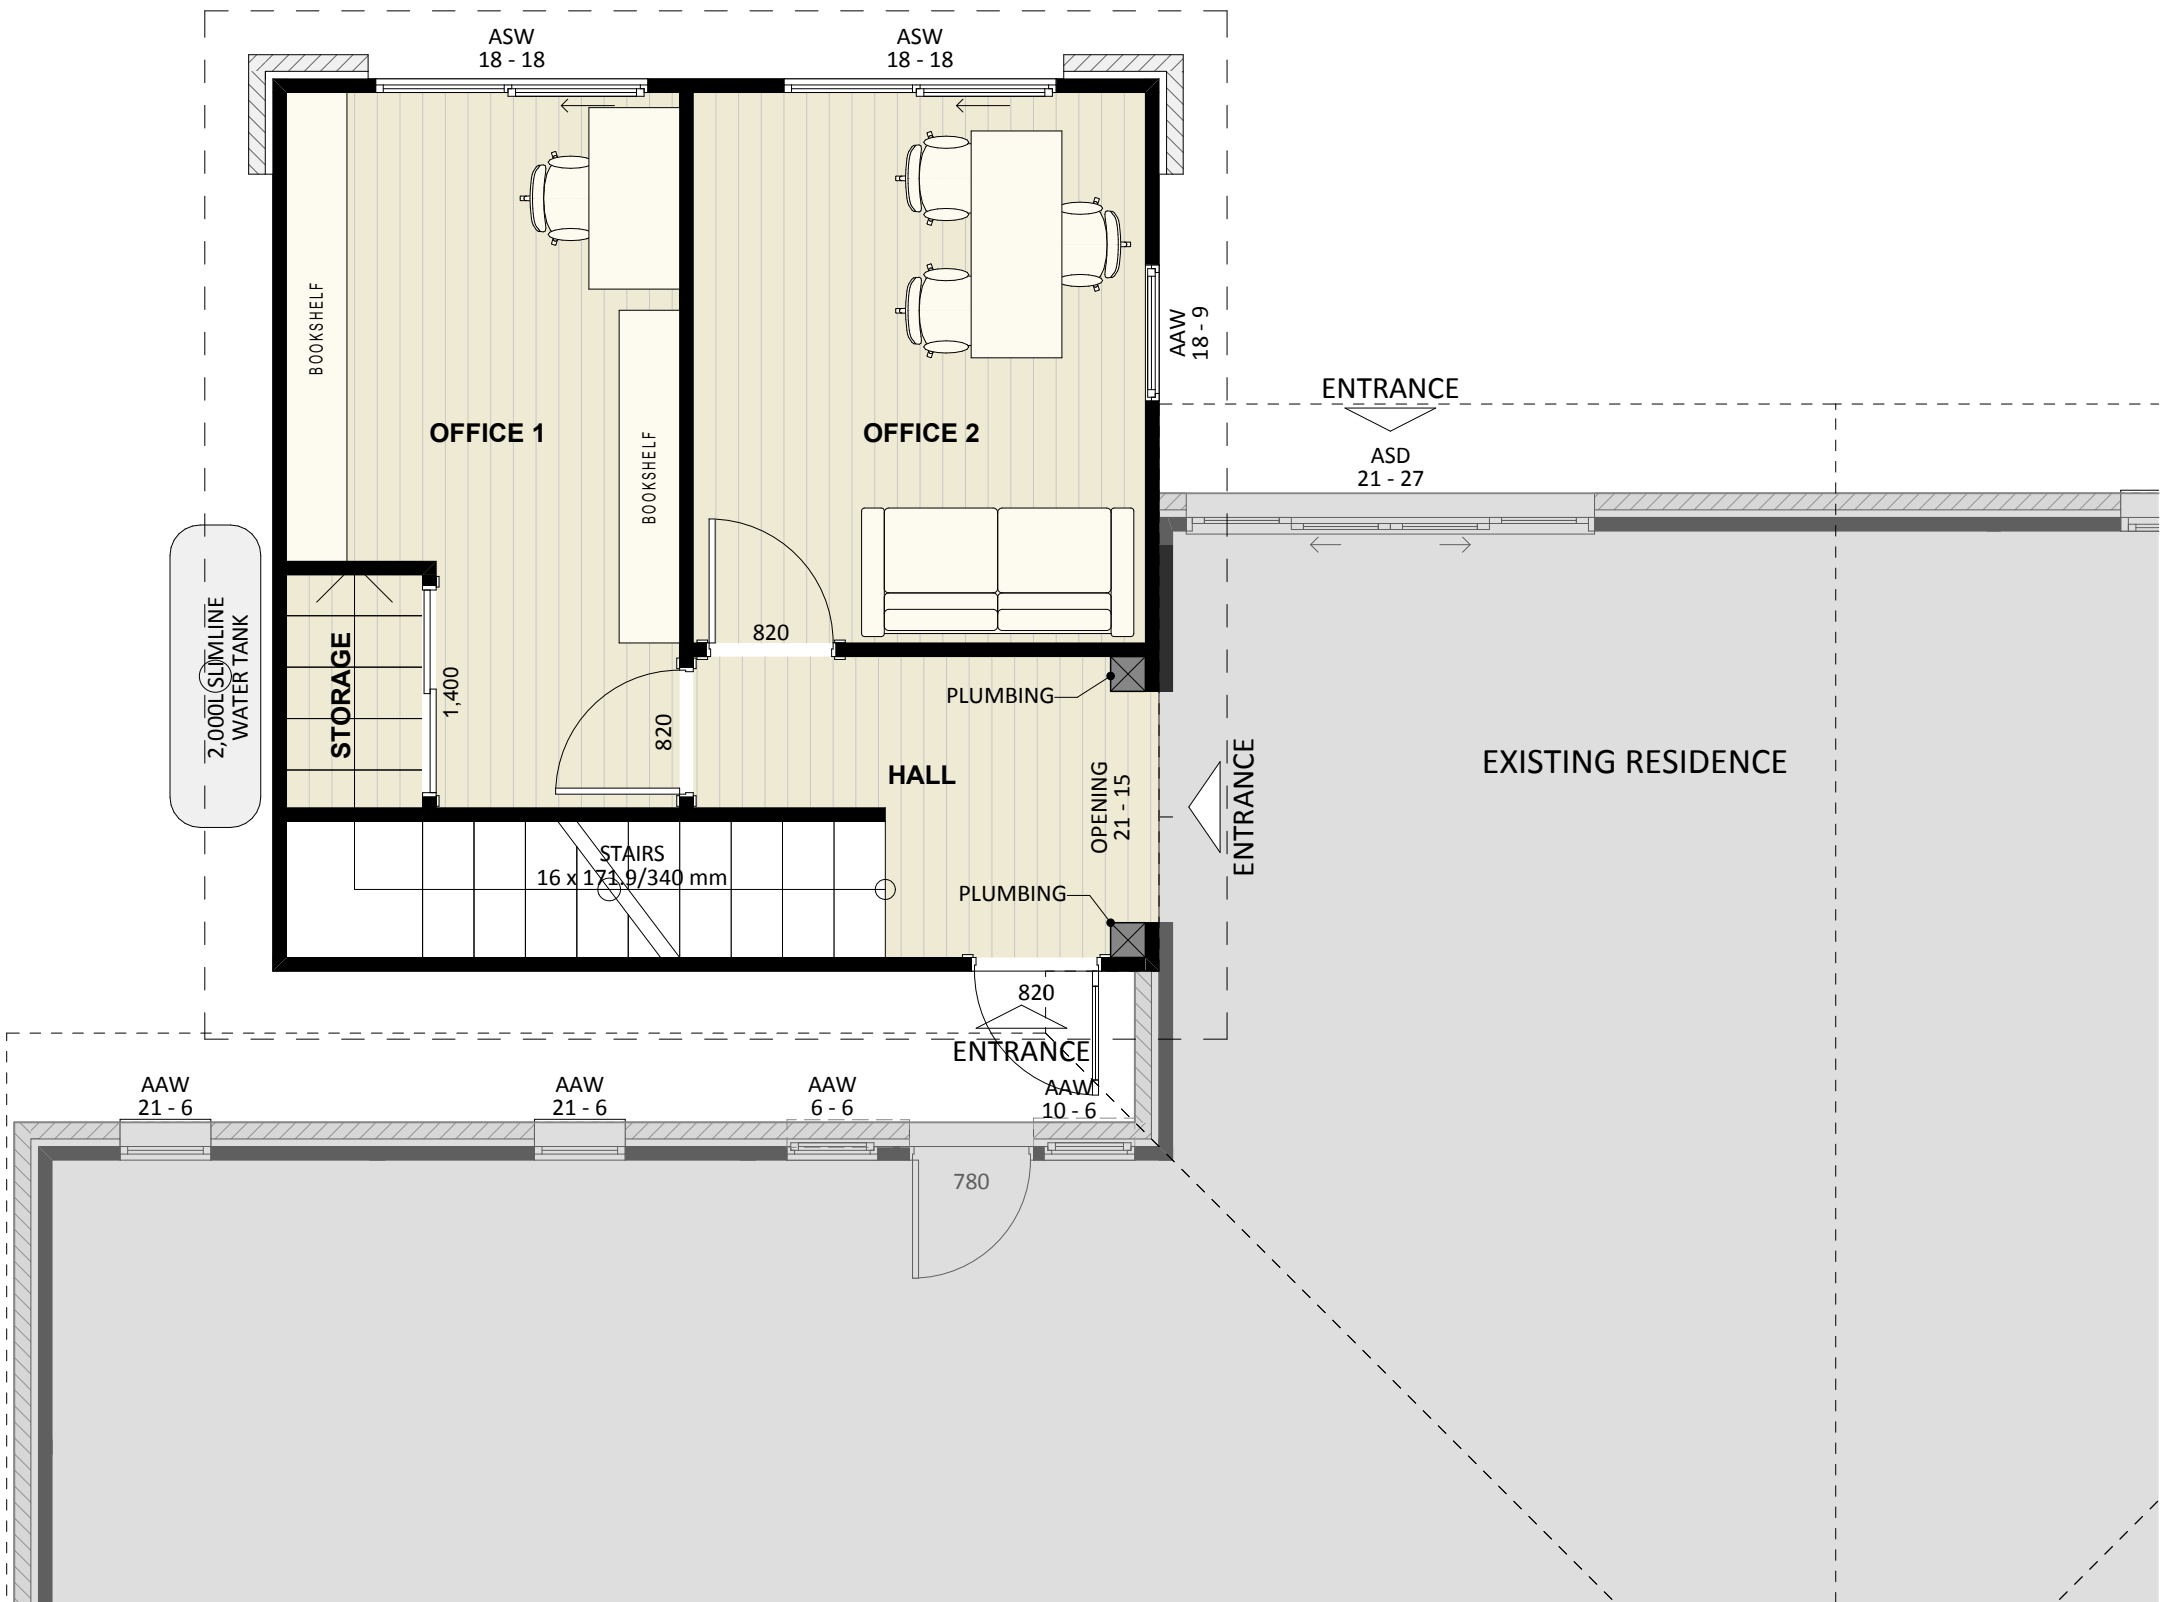

LOUVRE PRIVACY SCREENING

LOUVRE SUNHOOD

ASW
18 - 45

BEDROOM

BLANKET BOX
1,500x600

KING SIZE BED
2 X 2 m

820
CSD

WIR

ENSUITE

AAW
6 - 9

STAIRS
16 x 171.9/340 mm

AAW
21 - 6

ROOF OF EXISTING RESIDENCE

ROOF OF EXISTING RESIDENCE

FIXED
PRICE
EXTENSIONS

FIXED
 PRICE
 EXTENSIONS